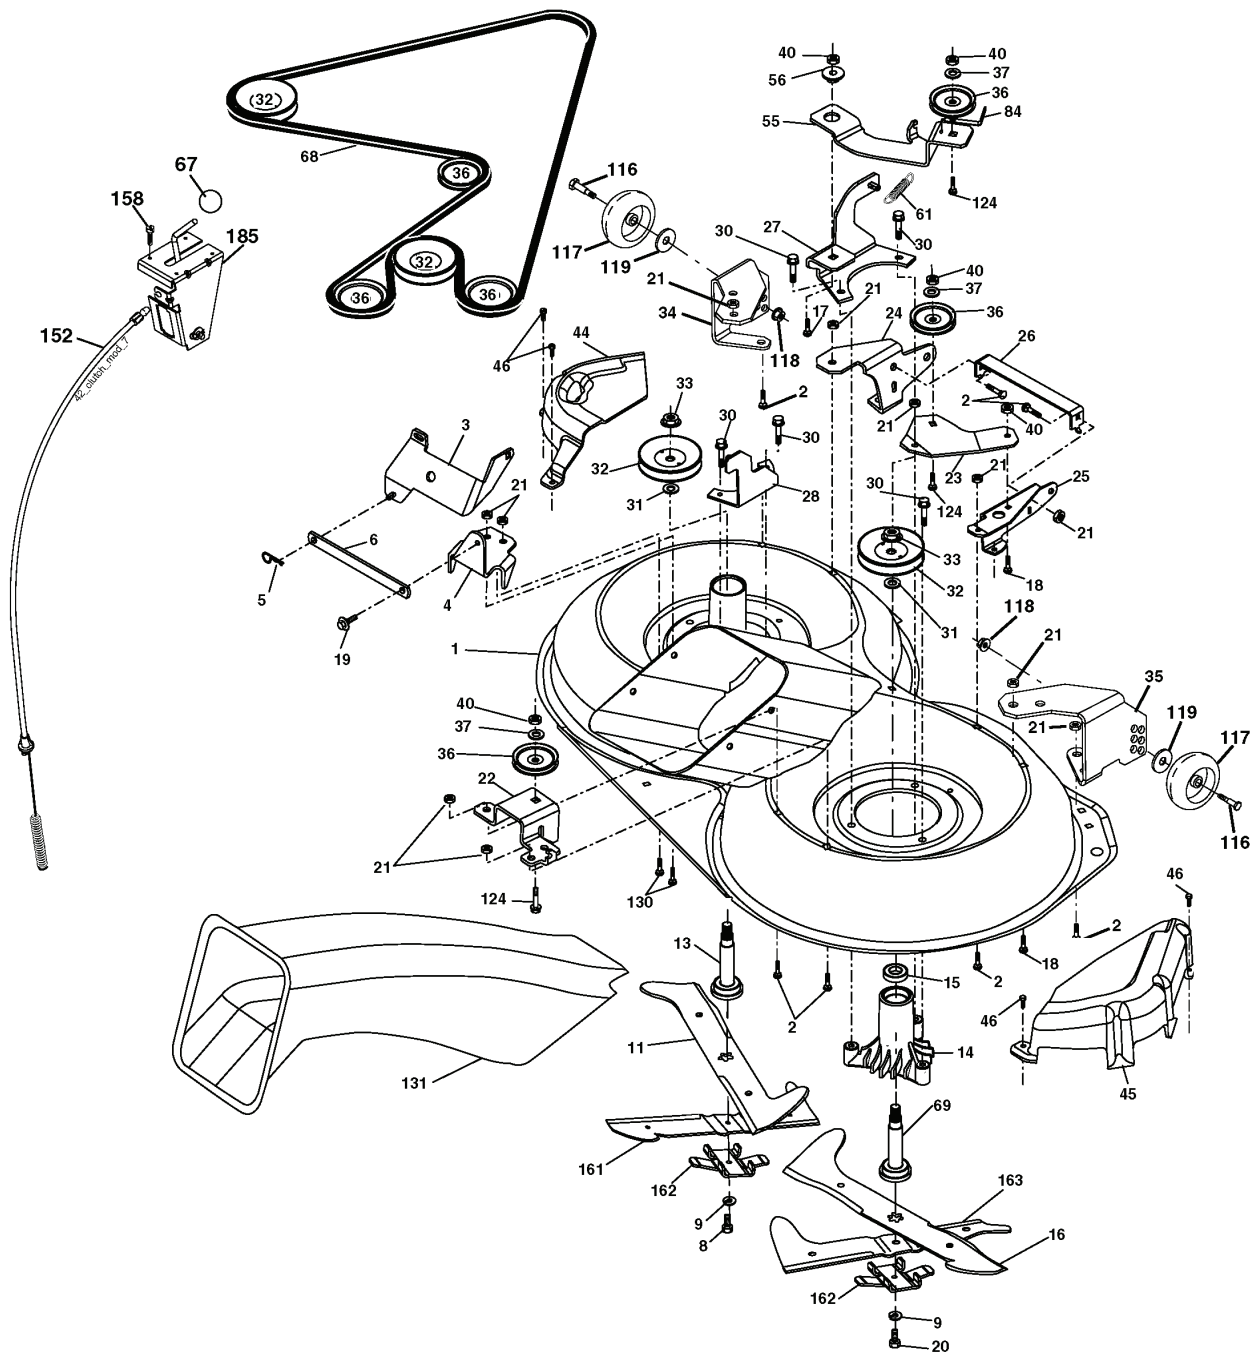

REPAIR PARTS

TRACTOR- -MODEL NO. CTH171 (HECTH171A), PRODUCT NO. 954 17 02-09
MOWER

REF.	PART NO.	DESCRIPTION	REMARK	QTY.	KIT
1	532165552	HOUSING		1	
2	872140506	BOLT		1	
3	532165569	BRACKET		1	
4	532165558	BRACKET		1	
5	532124670	RETAINER RING		1	
6	532165557	ROD		1	
8	532181712	BOLT		1	
9	810030600	WASHER		1	
11	532186385	BLADE		1	
13	532137645	SHAFT		1	
14	532128774	BEARING HOUSING		1	
15	532110485	BEARING		1	
16	532186386	BLADE		1	
17	872140610	BOLT		1	
18	872110606	BOLT		1	
19	532132827	SPEC. BOLT		1	
20	532181713	BOLT		1	
21	873680500	NUT		1	
22	532165243	BRACKET		1	
23	532165446	PLATE		1	
24	532165242	BRACKET		1	
25	532165244	BRACKET		1	
26	532165237	ROD		1	
27	532165568	BRACKET		1	
28	532165567	BRACKET		1	
30	532173984	SCREW		1	
31	532187690	WASHER		1	
32	532153531	PULLEY		1	
33	532178342	NUT		1	
34	532165239	BRACKET		1	
35	532165238	BRACKET		1	
36	532146763	PULLEY		1	
37	819131316	WASHER		1	
40	873680600	NUT		1	
44	532175538	COVER		1	
45	532175539	COVER		1	
46	532137729	SCREW		1	
55	532165445	LEVER		1	
56	532165723	SPACER		1	
61	532165945	SPRING		1	
67	532106932	KNOB		1	
68	532180217	BELT		1	
69	532165482	SHAFT		1	
84	532156085	BELT GUIDE		1	
116	532184219	BOLT		1	
117	532133957	WHEEL		1	
118	873930600	NUT		1	
119	819121414	WASHER		1	
124	872110612	BOLT		1	
130	872110506	BOLT		1	
131	532165661	PIPE		1	
151	532188234	CABLE		1	
152	532176074	WIRE		1	
158	817720408	SCREW		1	
161	532186387	BLADE		1	
162	532180878	ADAPTER		1	
163	532186388	BLADE		1	
--	532181857	BEARING HOUSING		1	
--	532181858	BEARING HOUSING		1	
--	532188523	HOUSING		1