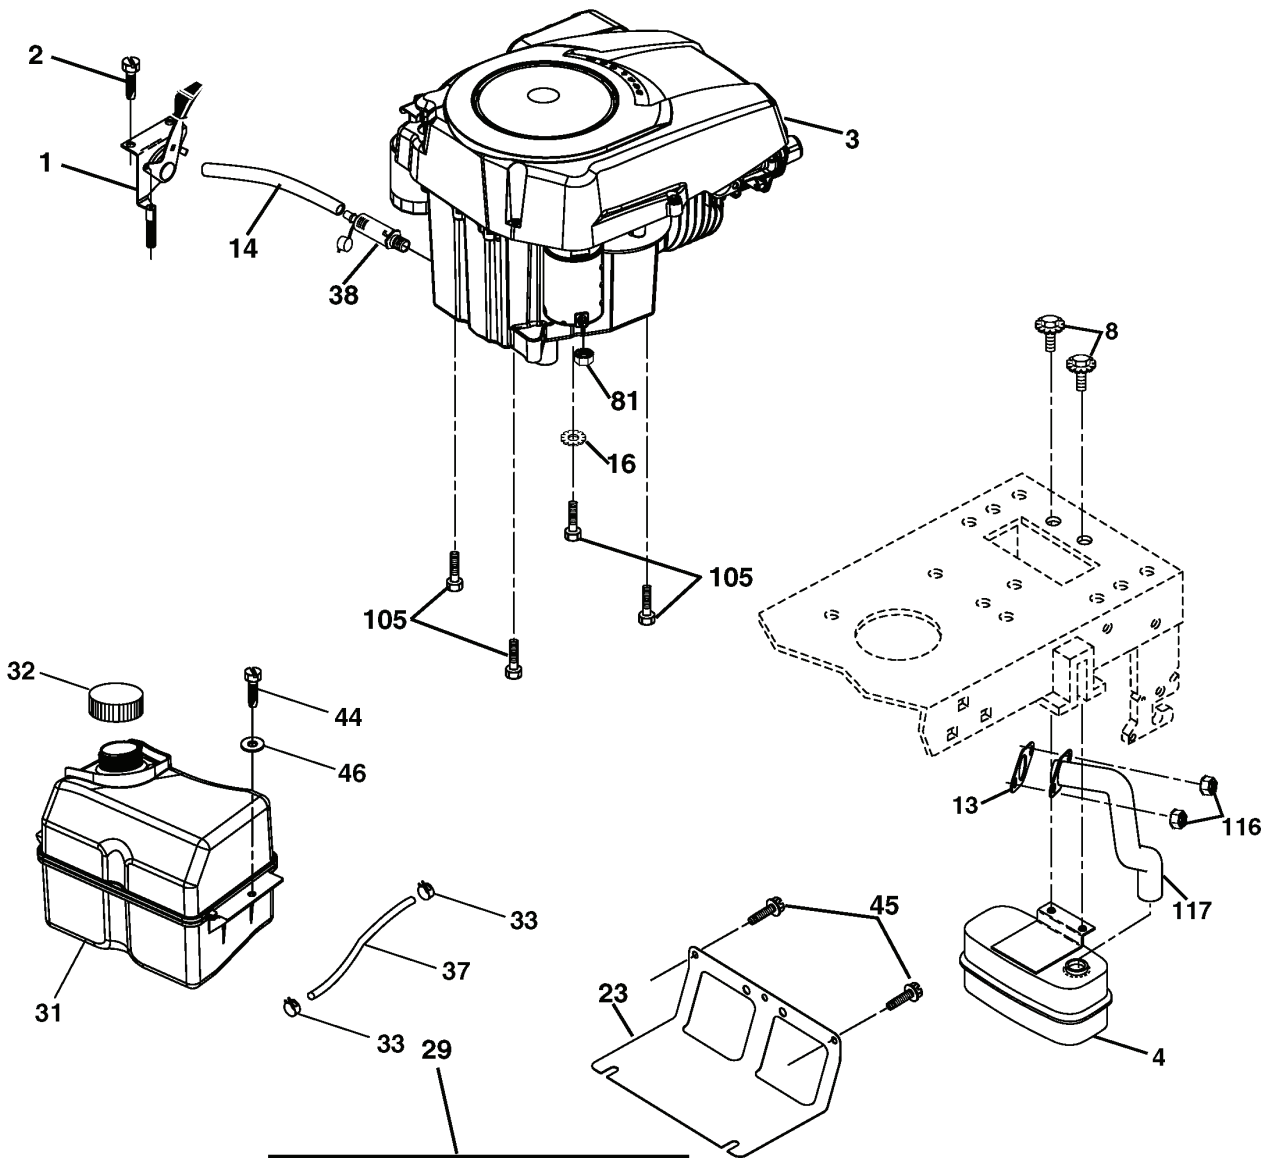

REPAIR PARTS

TRACTOR- -MODEL NO. CTH171 (HECTH171A), PRODUCT NO. 954 17 02-09
ENGINE

OPTIONAL EQUIPMENT
Spark Arrester

REF.	PART NO.	DESCRIPTION	REMARK	QTY.	KIT
1	532170805	CONTROL THROT /CH FLAG		1	
2	817720408	SCREW		1	
4	532188655	MUFFLER		1	
8	532171877	BOLT		1	
13	532185909	GASKET		1	
14	532148456	TUBE		1	
16	811050600	WASHER		1	
23	532169837	HEAT SHIELD		1	
29	532137180	SPARK ARRESTER KIT		1	
31	532185534	TANK UNIT		1	
32	532140527	FUEL CAP		1	
33	532123487	HOSE CLAMP		1	
37	532137040	HOSE		1	
38	532181654	PLUG		1	
44	817670412	SCREW		1	
45	817000612	SCREW		1	
46	819091416	WASHER		1	
81	873510400	NUT		1	
105	817120616	SCREW		1	
116	532184362	NUT		1	
117	532188654	TUBE EXHAUST		1