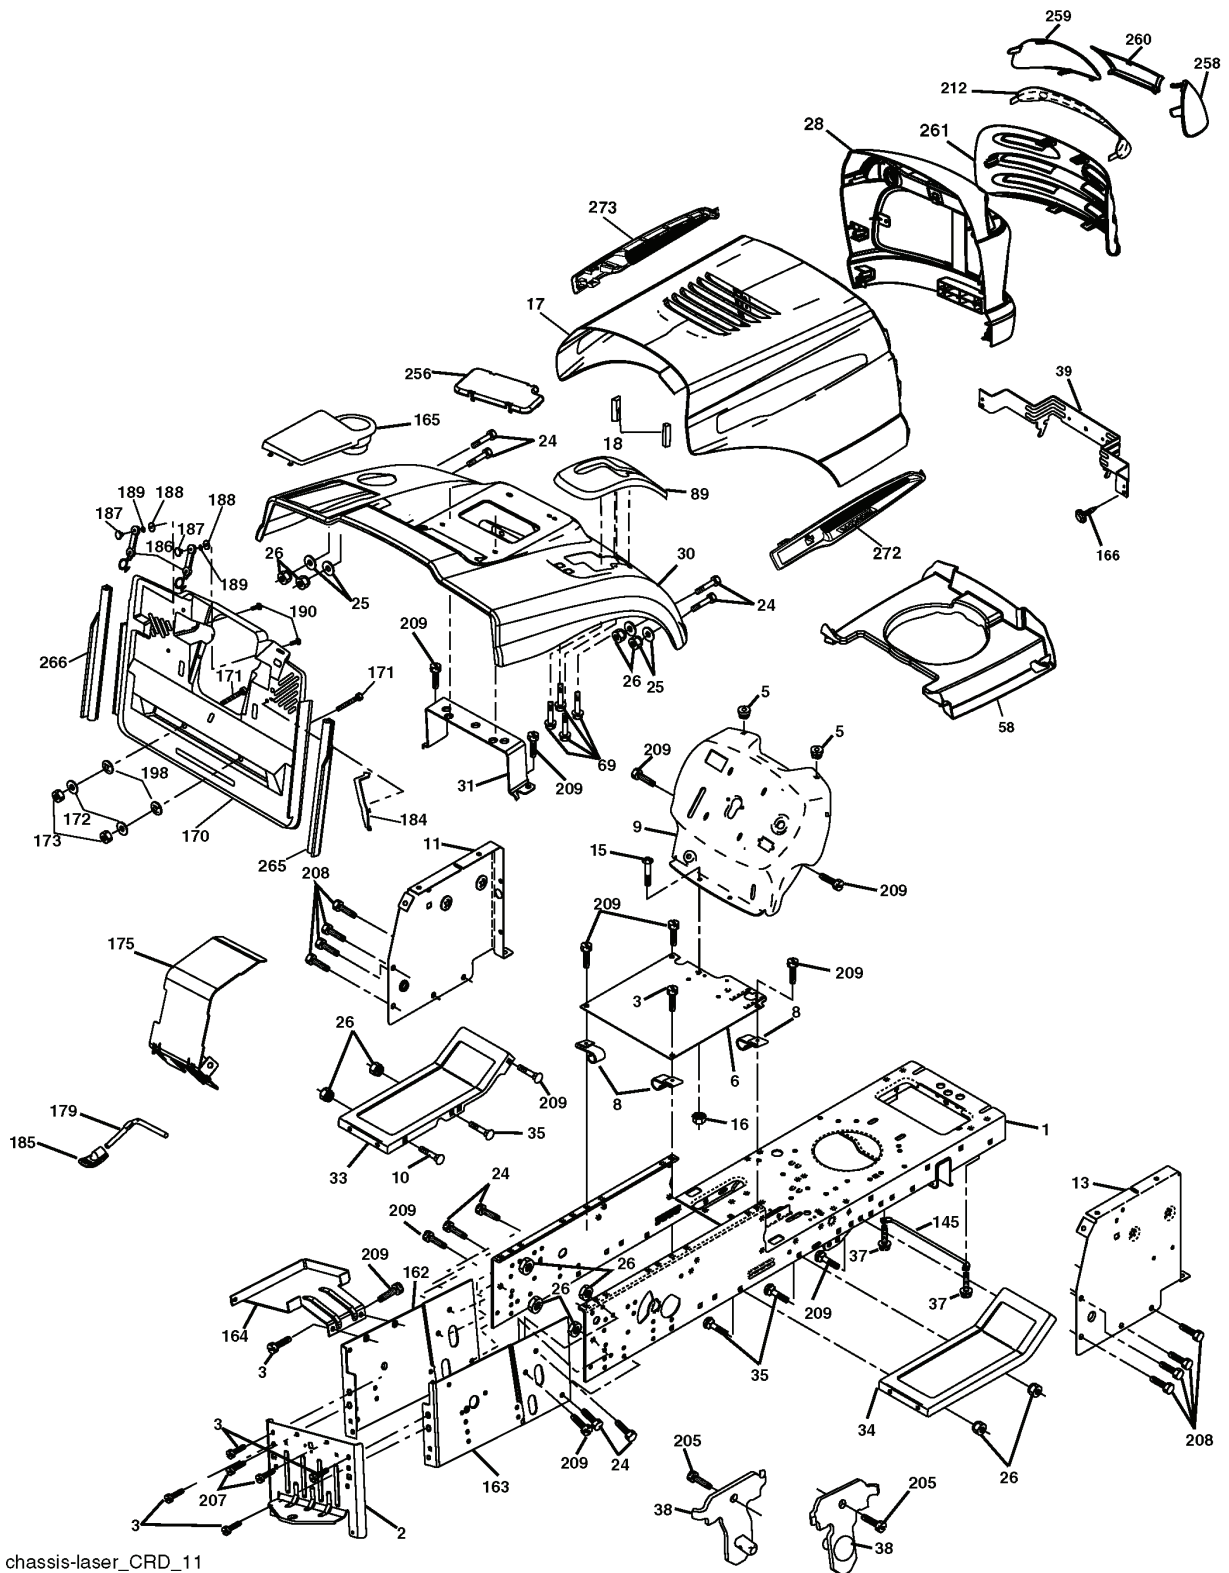

REPAIR PARTS

TRACTOR- -MODEL NO. CTH171 (HECTH171A), PRODUCT NO. 954 17 02-09
CHASSIS AND ENCLOSURES

chassis-laser_CRD_11

REF.	PART NO.	DESCRIPTION	REMARK	QTY.	KIT
1	532174620	CHASSIS		1	
2	532180384	DRAWBAR		1	
3	817060612	SCREW		1	
5	532155272	DAMPER		1	
6	532184419	PLATE		1	
8	532126471	CLIP		1	
9	532185210	PANEL		1	
10	872140608	BOLT		1	
11	532174996	DASHBOARD		1	
13	532172106	DASH		1	
15	874180512	SCREW		1	
16	873510500	NUT		1	
17	532188893	HOOD		1	
18	532184921	BUMPER		1	
24	874780616	BOLT		1	
25	819131312	WASHER		1	
26	873800600	NUT		1	
28	532183538	GRILL		1	
30	532179645	FENDER		1	
31	532165156	BRACKET		1	
33	532181057	FOOTREST		1	
34	532181058	FOOTREST		1	
35	872110606	BOLT		1	
37	817490508	SCREW		1	
38	532181748	BRACKET		1	
39	532174714	BRACKET PIVOT LASER LT		1	
58	532187154	DUCT		1	
69	532142432	SCREW		1	
89	532181099	CONSOLE		1	
145	532156524	SHAFT		1	
162	532180382	BRACKET		1	
163	532180383	BRACKET		1	
164	532165605	SUPPORT		1	
165	532181100	COVER		1	
166	532171875	SCREW		1	
170	532178862	PLATE		1	
171	872140620	BOLT		1	
172	819132016	WASHER		1	
173	873510600	NUT		1	
175	532188203	DOOR TRAP		1	
179	532180379	SWITCH FBI		1	
184	532174662	BRACKET		1	
185	532181101	KNOB		1	
186	532160793	LATCH		1	
187	532125004	NUT		1	
188	819061216	WASHER		1	
189	810071000	WASHER		1	
190	871081010	SCREW		1	
198	532168937	WASHER		1	
205	817490608	SCREW		1	
207	817670508	SCREW		1	
208	817670608	SCREW		1	
209	817000612	SCREW		1	
256	532181361	COVER		1	
258	532185213	LENS		1	
259	532185214	LENS		1	
260	532185216	INSERT		1	
261	532185212	INSERT		1	
265	532185704	SEALING		1	
266	532185703	SEALING		1	
272	532188896	VENT HOOD RH		1	
273	532188895	VENT HOOD LH		1	
--	532005479	PLUG		1