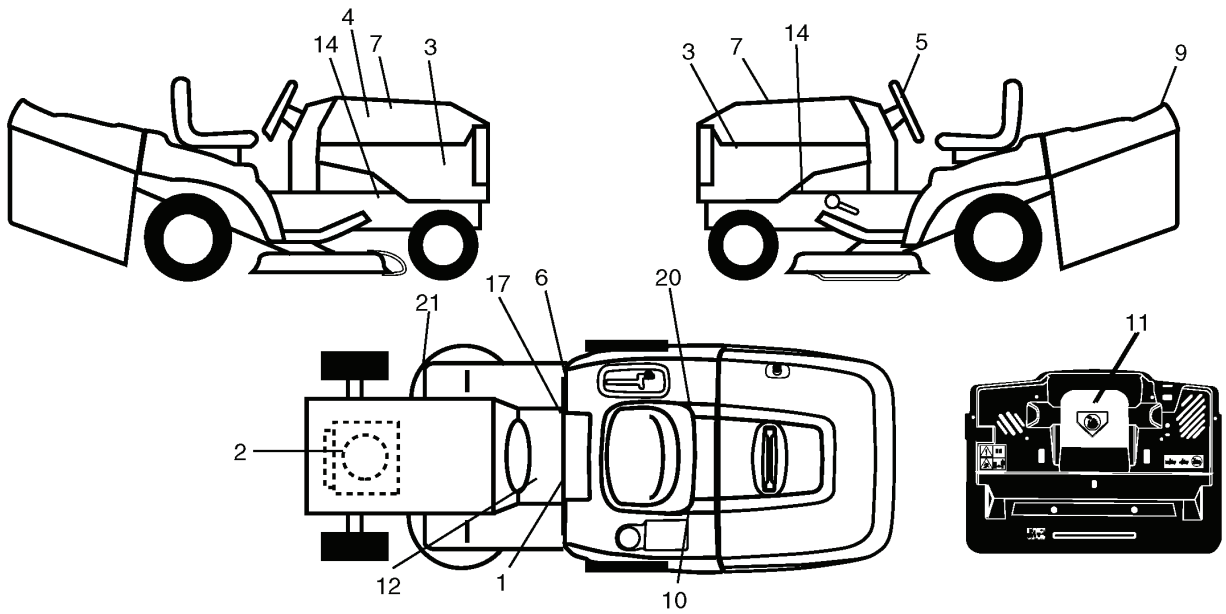

REPAIR PARTS

TRACTOR- -MODEL NO. CTH171 (HECTH171A), PRODUCT NO. 954 17 02-09
DECALS

REF.	PART NO.	DESCRIPTION	REMARK	QTY.	KIT
1	532145498	DECAL		1	
2	532180431	DECALC.VOLUTE MOTEUR		1	
3	532188921	DECAL		1	
4	532189148	DECALC.CAPOT		1	
5	532188925	DECAL		1	
6	532180432	DECAL		1	
7	532188923	DECAL		1	
9	532188927	DECAL		1	
10	532145005	DECAL		1	
11	532182166	DECAL		1	
12	532159737	DECAL		1	
14	532159736	DECAL		1	
17	532140837	DECAL		1	
20	532166960	DECAL		1	
21	532166286	DECAL		1	
--	532138311	DECAL		1	
--	532180435	DECAL		1	
--	532182621	DECAL		1	
--	532181090	PLATE		1	
--	532181091	PLATE		1	
--	532188337			1	
--	532188338	OPERATORS MANUAL		1