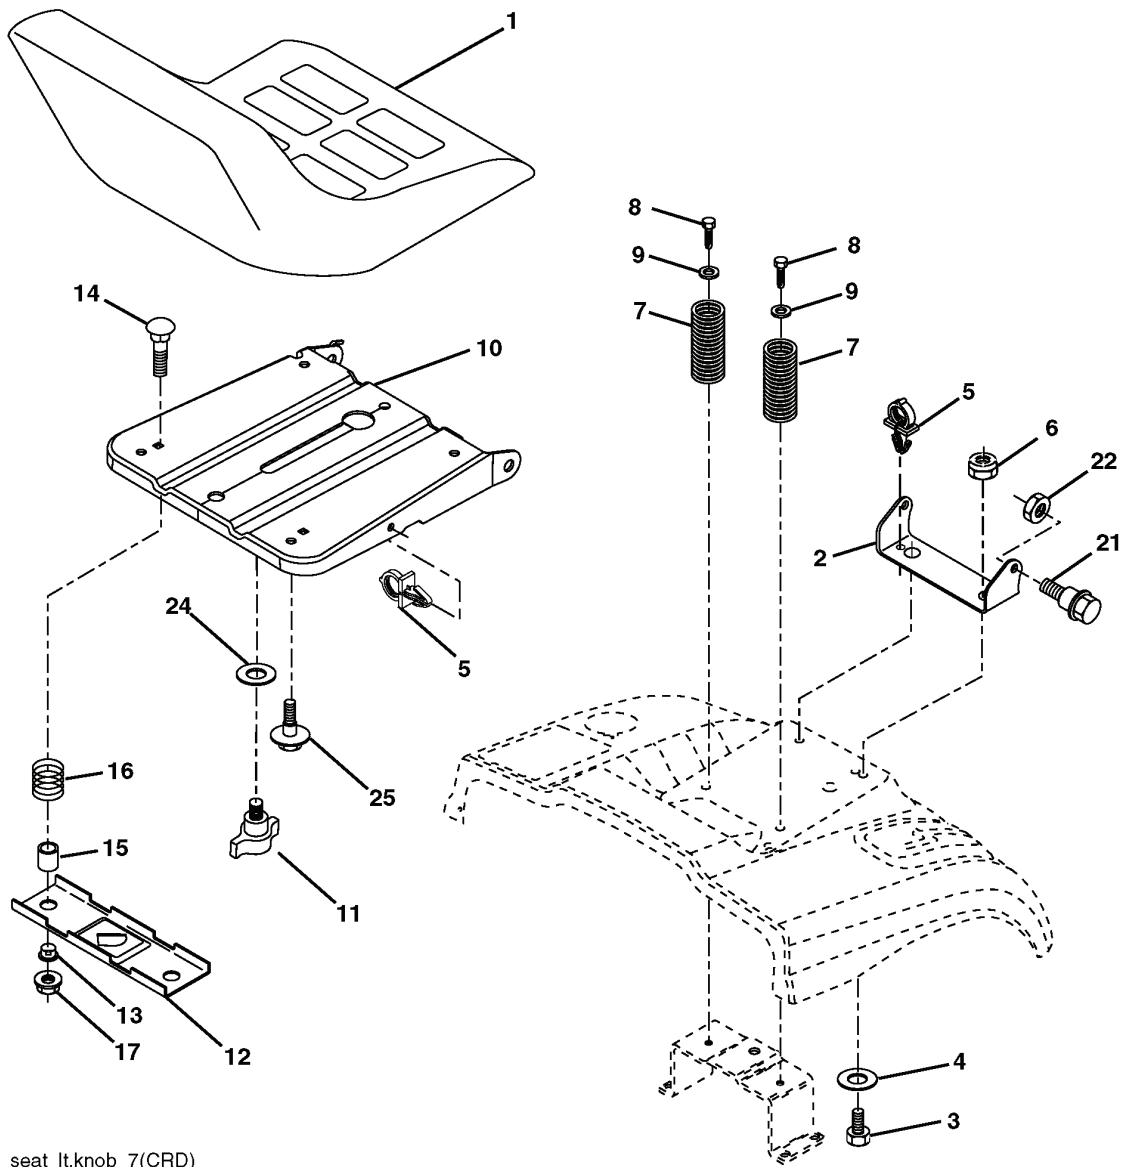

REPAIR PARTS

TRACTOR- -MODEL NO. CTH171 (HECTH171A), PRODUCT NO. 954 17 02-09
SEAT ASSEMBLY

seat_lt.knob_7(CRD)

REF.	PART NO.	DESCRIPTION	REMARK	QTY.	KIT
1	532184995	SEAT		1	
2	532140551	BRACKET		1	
3	871110616	SCREW		1	
4	819131610	WASHER		1	
5	532145006	CLIP		1	
6	873800600	NUT		1	
7	532124181	SPRING		1	
8	817000616	SCREW		1	
9	819131614	WASHER		1	
10	532182493	BRACKET		1	
11	532166369	WING NUT		1	
12	532121246	BRACKET		1	
13	532121248	BUSHING		1	
14	872050412	BOLT		1	
15	532121249	SPACER		1	
16	532123740	SPRING		1	
17	532123976	LOCKNUT		1	
21	532171852	BOLT		1	
22	873800500	LOCK NUT		1	
24	819171912	WASHER		1	
25	532127018	BOLT		1