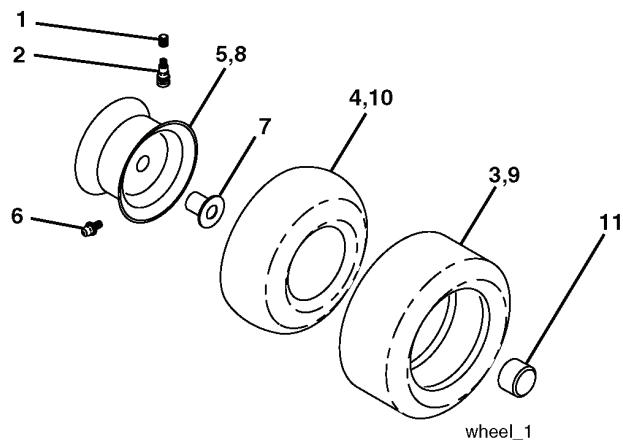

REPAIR PARTS

TRACTOR- -MODEL NO. CTH171 (HECTH171A), PRODUCT NO. 954 17 02-09
STEERING ASSEMBLY

steering_pl.lt_29

REF.	PART NO.	DESCRIPTION	REMARK	QTY.	KIT
1	532166627	STEERING WHEEL		1	
2	532184706	SHAFT		1	
3	532169840	SPINDLE		1	
4	532169839	SPINDLE		1	
5	532124931	WASHER		1	
6	532121748	WASHER		1	
8	812000029	RETAINER RING		1	
10	532175121	ROD		1	
11	810040600	WASHER		1	
12	873940800	NUT		1	
13	532136518	PIPE		1	
15	532145212	NUT		1	
17	532180641	SHAFT		1	
29	817000612	SCREW		1	
32	532170162	ROD		1	
33	819111216	WASHER		1	
34	810040500	WASHER		1	
35	873540500	NUT		1	
36	532155099	BUSHING		1	
37	532152927	SCREW		1	
38	532166626	INSERT		1	
39	819182411	WASHER		1	
40	873540600	NUT		1	
41	532159945	ADAPTER		1	
42	532169634	SLEEVE		1	
43	532121749	WASHER		1	
44	532180640	SHAFT		1	
46	532121232	HUB CAP		1	
51	873540400	NUT		1	
54	871130420	BOLT		1	
65	532160367	SPACER		1	
67	872140618	BOLT		1	
68	532169827	SHAFT		1	
71	532175146	STEERING GEAR		1	
82	532169835	BRACKET		1	
87	532173966	WASHER		1	
88	532175118	BOLT		1	
91	532175553	SPRING		1	
95	532188967	WASHER		1	

REPAIR PARTS

TRACTOR- -MODEL NO. CTH171 (HECTH171A), PRODUCT NO. 954 17 02-09

WHEELS & TIRES

REF.	PART NO.	DESCRIPTION	REMARK	QTY.	KIT
1	532059192	CAP VALVE		1	
2	532065139	NIPPLE		1	
3	532106222	TIRE		1	
4	532059904	HOSE		1	
5	532138336	RIM		1	
6	532124957	FITTING		1	
7	532124959	BEARING		1	
8	532138337	RIM SPROCKET		1	
9	532122082	TIRE		1	
10	532124926	HOSE		1	
11	532175039	HUB CAP		1	
--	532144334	SEALING FOAM		1	