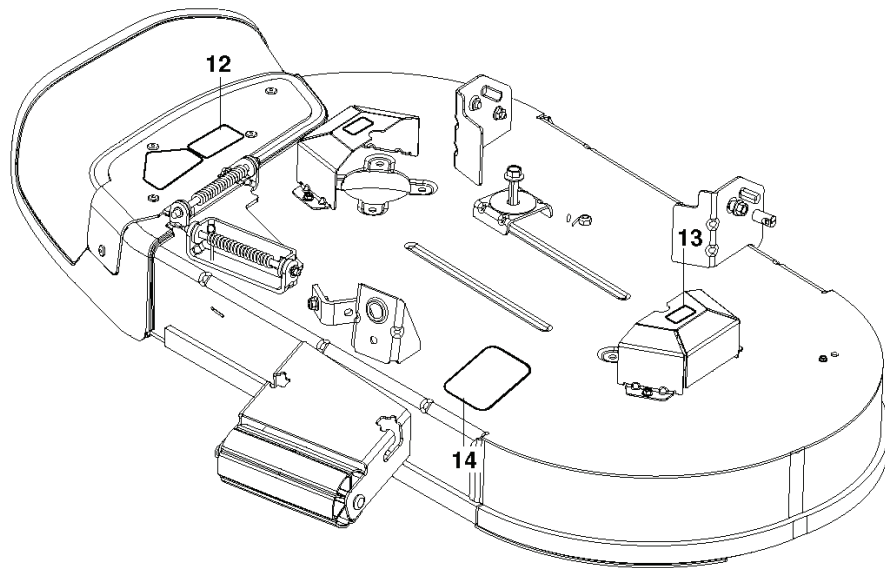

REF.	PART NO.	DESCRIPTION	REMARK	QTY.	KIT
1	587595601	DECAL	STEER / BRAKE LT	1	
2	587595501	DECAL	STEER / BRAKE RT	1	
3	587769201	DECAL	Z 242F	2	
4	539105745	DECAL	BATTERY WARNING	1	
5	532428677	DECAL	CROWN	1	
6	539108385	DECAL	DO NOT TOW	1	
7	539108386	DECAL	EXIT MOWER	1	
8	539109897	DECAL	SERVICE	1	
9	583934001	DECAL	WARNING	1	
10	539110522	DECAL	RESPONSIBILITY	1	
11	588035101	DECAL	START	1	
12	586978801	DECAL	DEFLECTOR	1	
13	581724301	DECAL	NO STEP	1	
14	581580001	DECAL	BELT ROUTING	1	
15	577469001	DECAL	HUSQVARNA	2	
16	501082601	DECAL	ECM AUST	1	
17	581724102	DECAL	80 DBA	1	
18	587000701	PAD		1