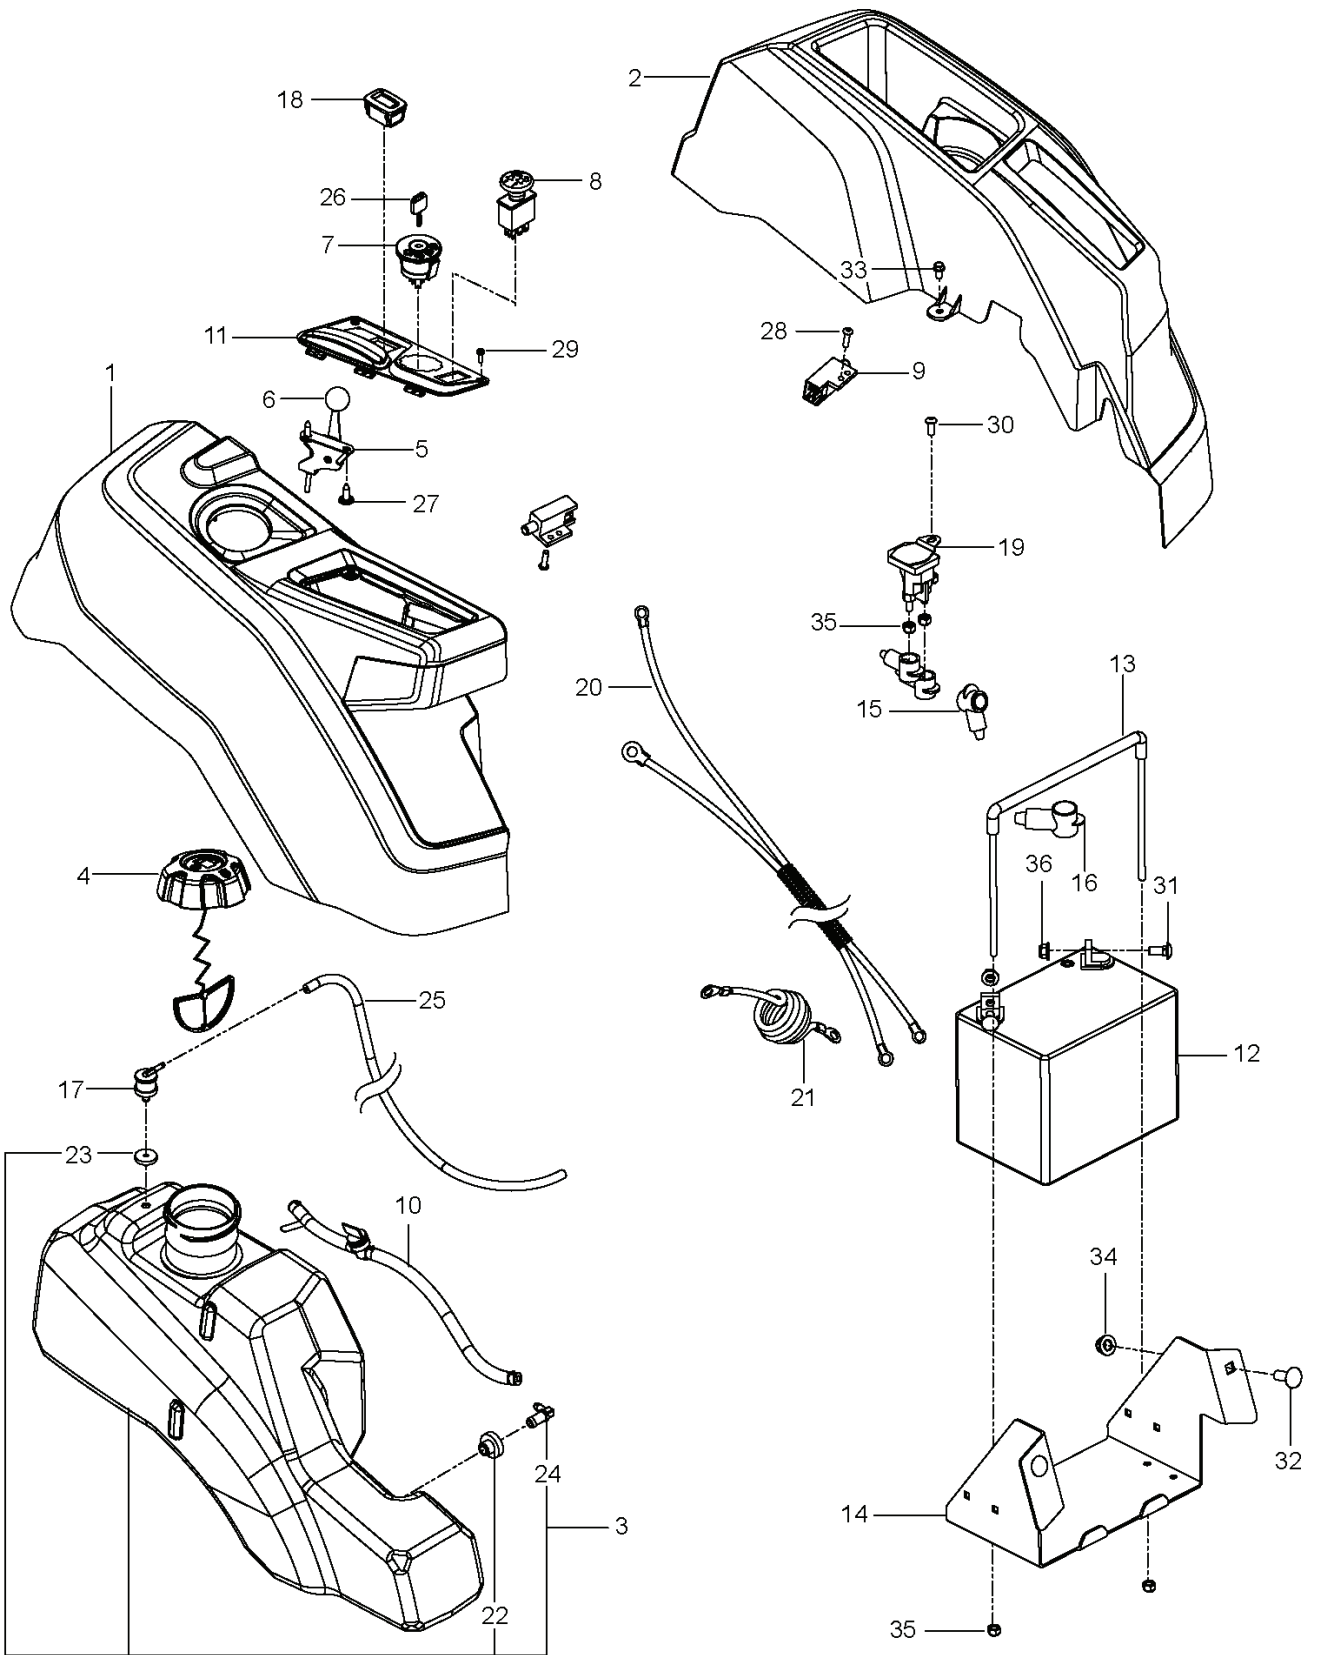

REF.	PART NO.	DESCRIPTION	REMARK	QTY.	KIT
1	585522801	CONSOLE ASSY		1	
2	586621201	CONSOLE ASSY		1	
3	578180602	FUEL TANK ASSY	Fits 2.75" filler neck	1	
4	585124801	FUEL CAP ASSY	Fits 2.75" filler neck	1	
4	529989702	CAP	Fits 2.00" filler neck	1	
5	539112438	THROTTLE CABLE		1	
6	539133049	KNOB ROUND BALL		1	
7	539107541	IGNITION SWITCH		1	
8	532174652	BRAKER		1	
9	587601501	SWITCH		2	
10	586123904	FUEL HOSE		1	
11	585522703	CONTROL PANEL		1	
12	539102436	BATTERY		1	
13	539131209	BATTERY TIE DOWN ASSEMBLY		1	
14	585048702	BOX		1	
15	532131563	COVER		3	
16	539102759	INSULATOR		1	
17	576618101	TANK VENT		1	
18	586161801	HOUR METER		1	
19	532192507	SOLENOID		1	
20	587198601	HARNESS		1	
21	539103306	CABLE		1	
22	532003645	BUSHING		1	
23	532437492	GROMMET		1	
24	532139277	NIPPLE		1	
25	587044523	HOSE		1	
26	532140401	KEY		1	
27	532141841	SCREW		2	
28	574822701	SCREW		2	
29	545227101	SCREW		2	
30	539111229	SCR 1/4-20 X 5/8 BTN SKT HD ZD		1	
31	872140506	BOLT		2	
32	872140608	BOLT		2	
33	817490408	SCREW		2	
34	521996501	NUT		2	
35	873800400	NUT		5	
36	539112899	NUT, 5/16-18, NYLOC		2	
	586337301	HARNESS	NOT SHOWN	1	
	532109748	RELAY		1