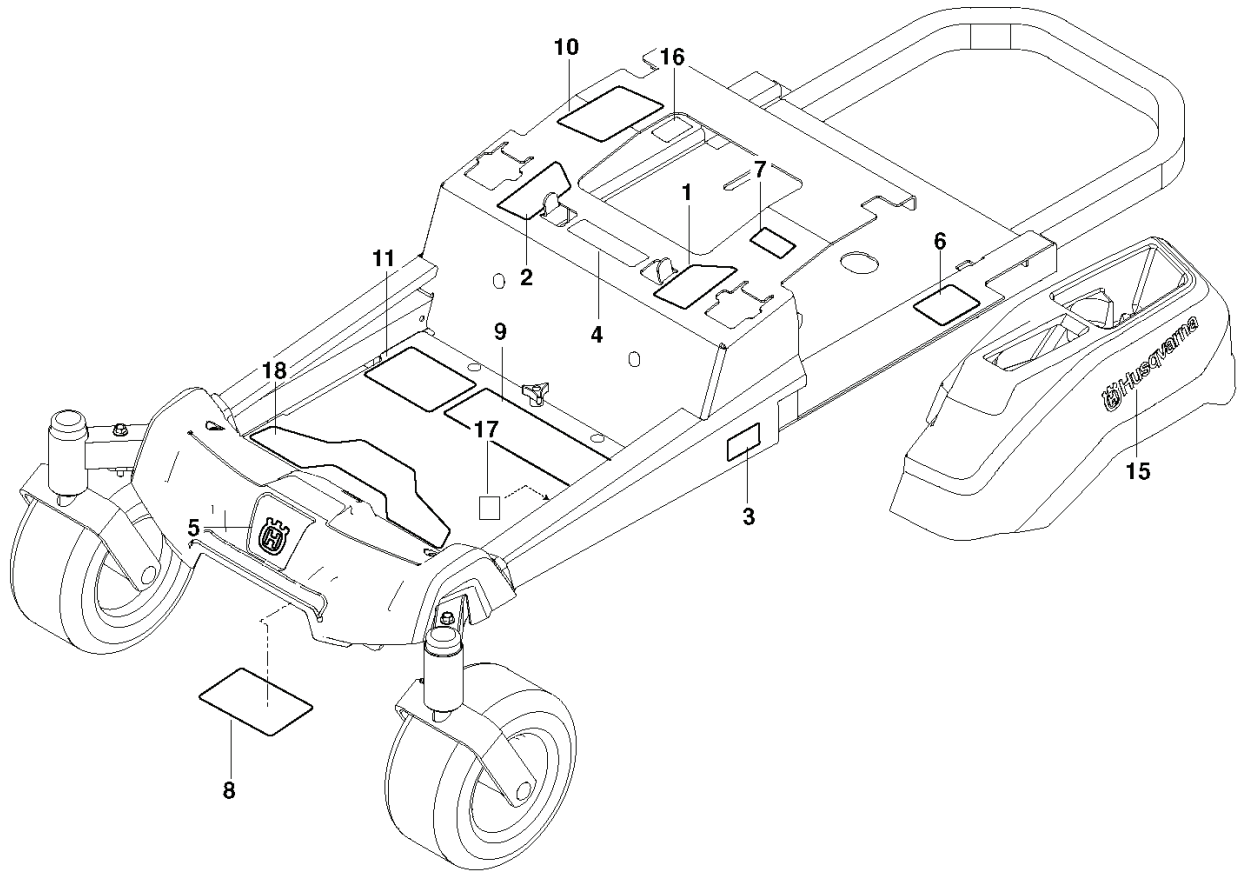

REF.	PART NO.	DESCRIPTION	REMARK	QTY.	KIT
1	587595601	DECAL	STEER / BRAKE LT	1	
2	587595501	DECAL	STEER / BRAKE RT	1	
3	587769201	DECAL	Z 242F	2	
4	539105745	DECAL	BATTERY WARNING	1	
5	532428677	DECAL	CROWN	1	
6	539108385	DECAL	DO NOT TOW	1	
7	539108386	DECAL	EXIT MOWER	1	
8	539109897	DECAL	SERVICE	1	
9	583934001	DECAL	WARNING	1	
10	539110522	DECAL	RESPONSIBILITY	1	
11	588035101	DECAL	START	1	
12	586978801	DECAL	DEFLECTOR	1	
13	581724301	DECAL	NO STEP	1	
14	581580001	DECAL	BELT ROUTING	1	
15	577469001	DECAL	HUSQVARNA	2	
16	501082601	DECAL	ECM AUST	1	
17	581724102	DECAL	80 DBA	1	
18	587000701	PAD		1