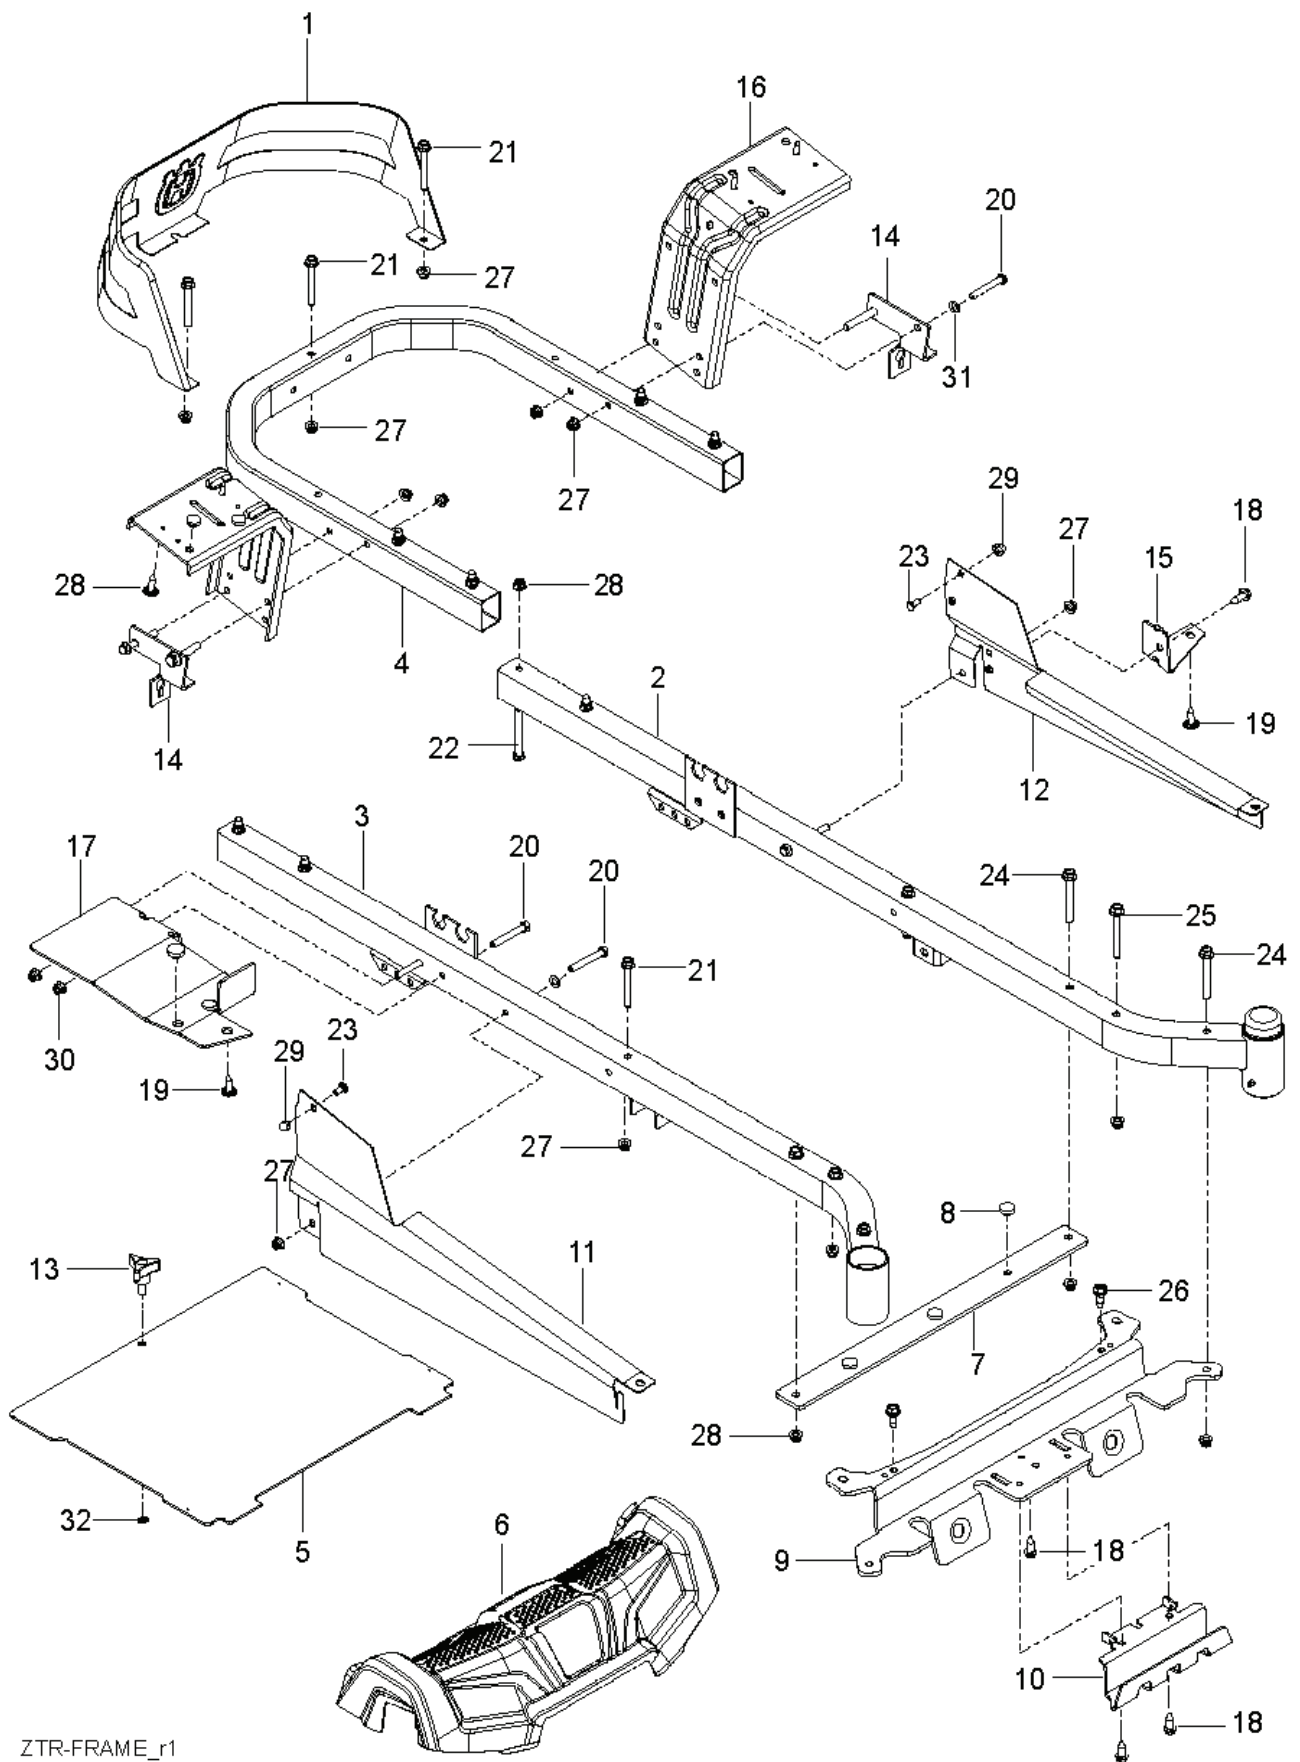

REF.	PART NO.	DESCRIPTION	REMARK	QTY.	KIT
1	585039802	GUARD		1	
2	589283302	FRAME TUBE		1	
3	589283402	FRAME TUBE		1	
4	584991002	TUBE		1	
5	522842902	PLATE	W/ SFTY DECALS	1	
6	585522401	FRONT COVER		1	
7	585523004	SUPPORT		1	
8	585989301	BUMPER		7	
9	585523104	CROSS MEMBER		1	
10	585523204	SKID PLATE		1	
11	585331602	COVER		1	
12	585331502	COVER		1	
13	539104411	KNOB		1	
14	585474302	BRACKET		2	
15	585523604	SUPPORT		1	
16	580501302	BRACKET		2	
17	585523404	SUPPORT		1	
18	817000510	BOLT		4	
19	532416358	SCREW		6	
20	874780536	BOLT		8	
21	874780544	BOLT		5	
22	874780648	BOLT		8	
23	585940001	BOLT		2	
24	577117701	SCREW		4	
25	586654301	BOLT		2	
26	586881101	BOLT		2	
27	539112899	NUT, 5/16-18, NYLOC		9	
28	521996501	NUT		14	
29	585938101	NUT		2	
30	873900500	NUT		2	
31	819111116	WASHER		6	
32	532423063	WASHER		1