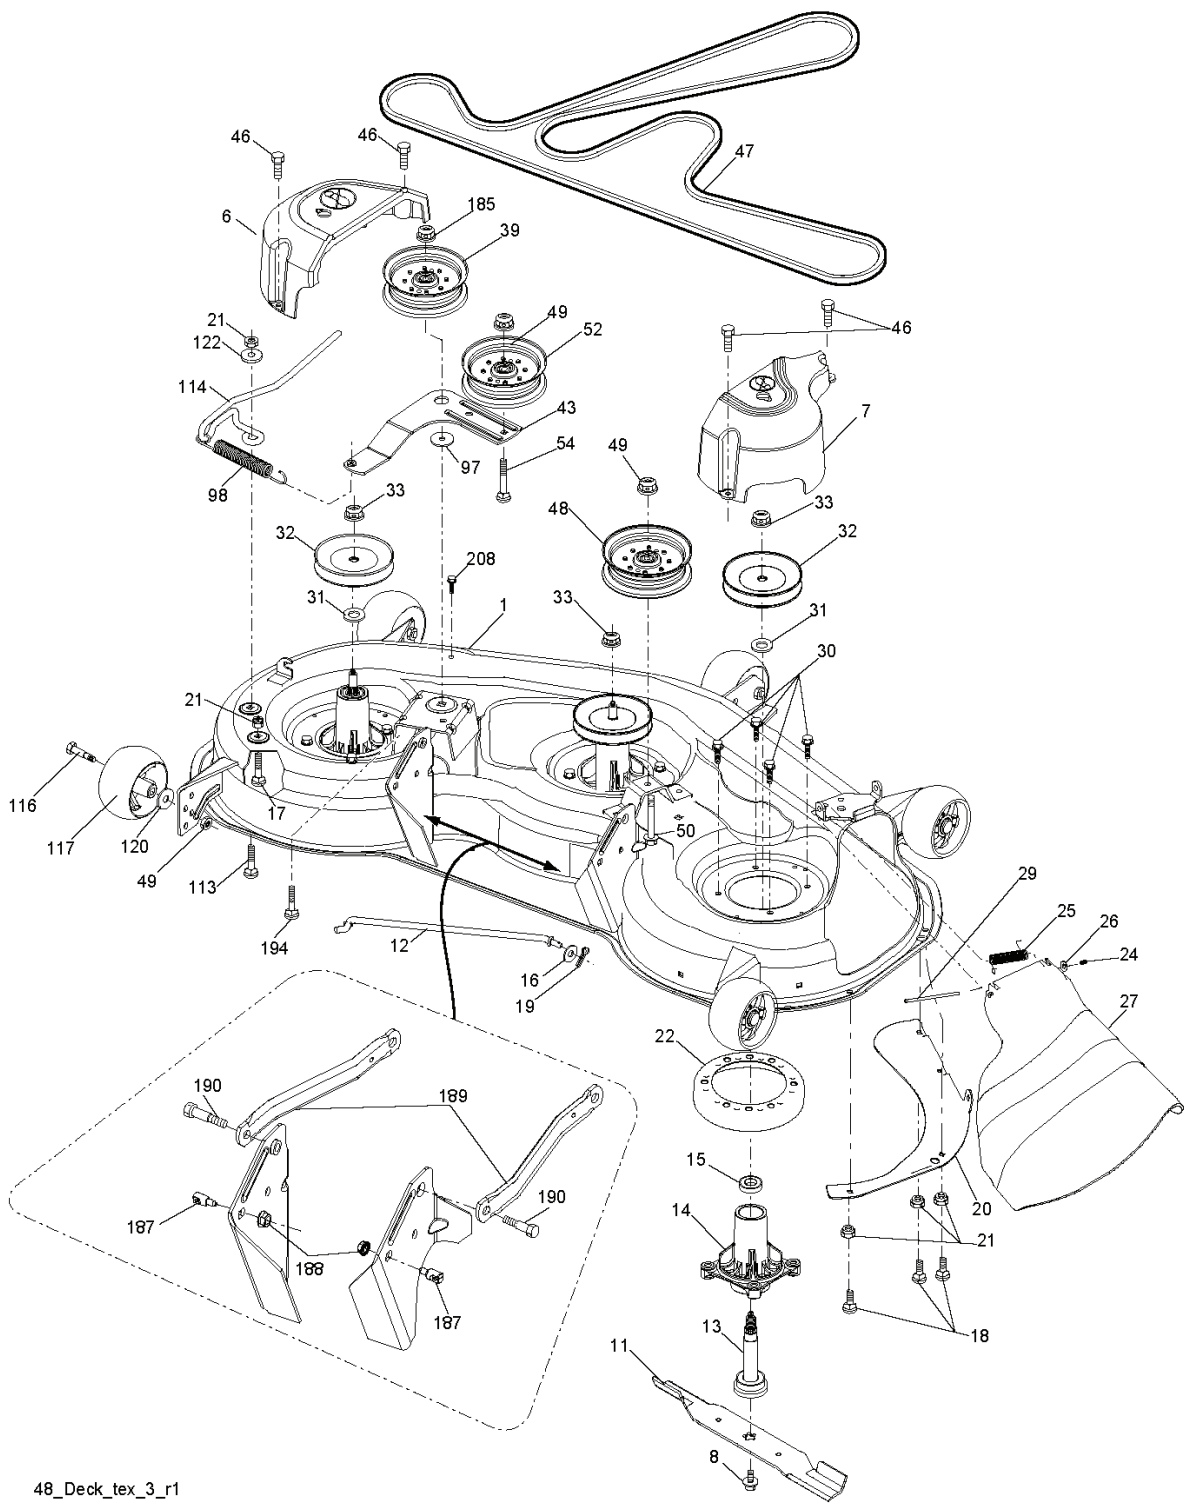

REF.	PART NO.	DESCRIPTION	REMARK	QTY.	KIT
1				1	
2	532149723	MUFFLER		1	
9	532194320	BELT GUIDE		1	
11	532179335	CLUTCH		1	
12	532194343	PULLEY		1	
15	532193499	FUEL TANK		1	
18	532194267	FUEL CAP		1	
20	532182937	THROTTLE CONTROL		1	
21	532191611	SCREW		1	
22	532191596	COMMA*RPLPAR 532187767428		1	
28	532142158	FULE LINE		1	
29	532137180	SPARK ARRESTER KIT		1	
31	532145006	CLIP		1	
37	532123487	HOSE CLAMP		1	
41	532126197	WASHER		1	
42	810040700	WASHER		1	
45	873510400	NUT		1	
62	532146629	HEAT SHIELD		1	
69	532186054	GASKET MUFFLER		1	
70	532146699	PIPE		1	
71	532146700	PIPE		1	
81	532148456	TUBE		1	
82	532181654	PLUG		1	
84	817120616	SCREW		1	
85	532179953	BOLT		1	
87	532171877	BOLT		1	
90	817000616	SCREW		1	
91	532187495	BUSHING		1	
95	532192334	SCREW		1	

48_Deck_tex_3_r1