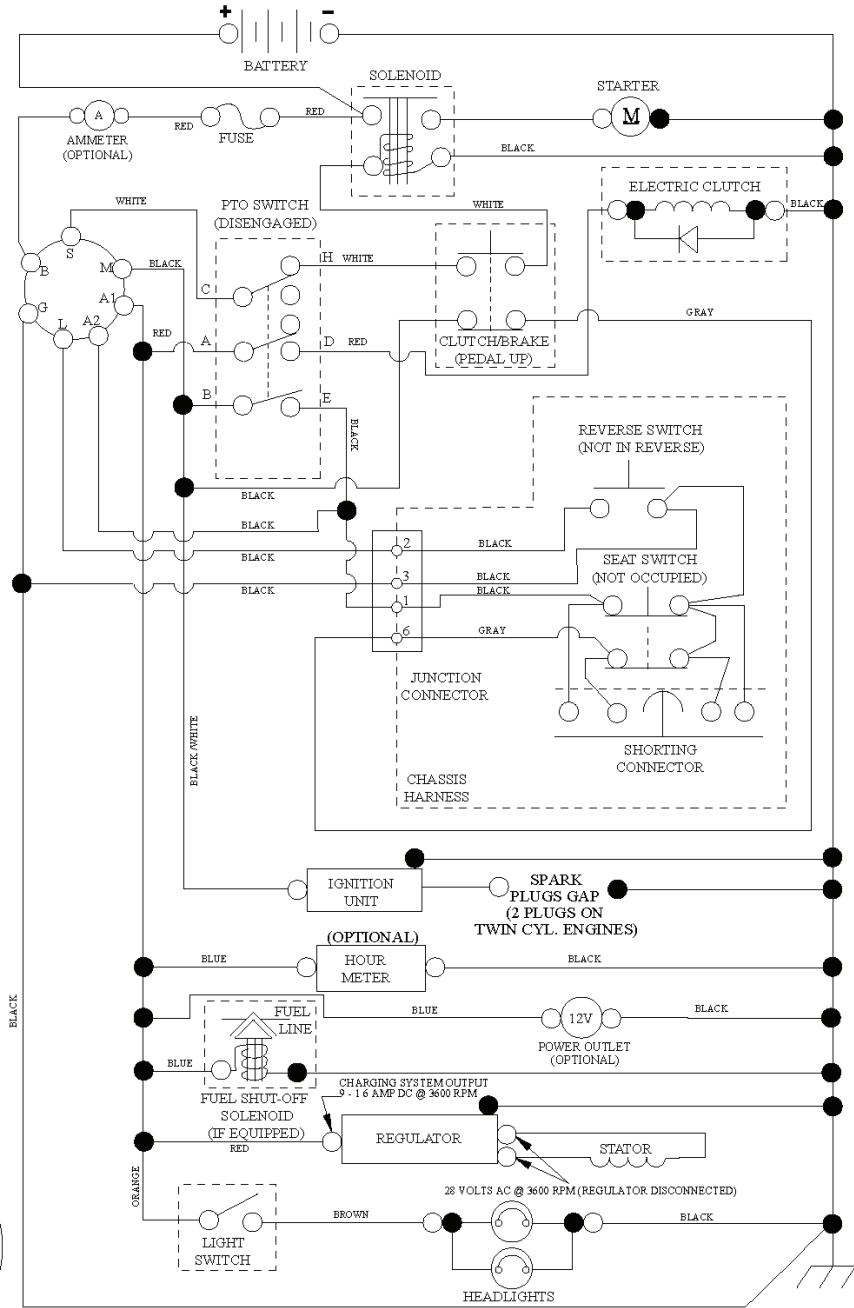

POSITION	CIRCUIT	"MAKE"
OFF	M+G+A1	
RUN/OVERRIDE	B+A1	
RUN	B+A1	L+A2
START	B+S+A1	

WIRING INSULATED CLIPS
NOTE: IF WIRING INSULATED CLIPS WERE REMOVED FOR SERVICING OF UNIT, THEY SHOULD BE RE-INSTALLED TO PROPERLY SECURE YOUR WIRING.