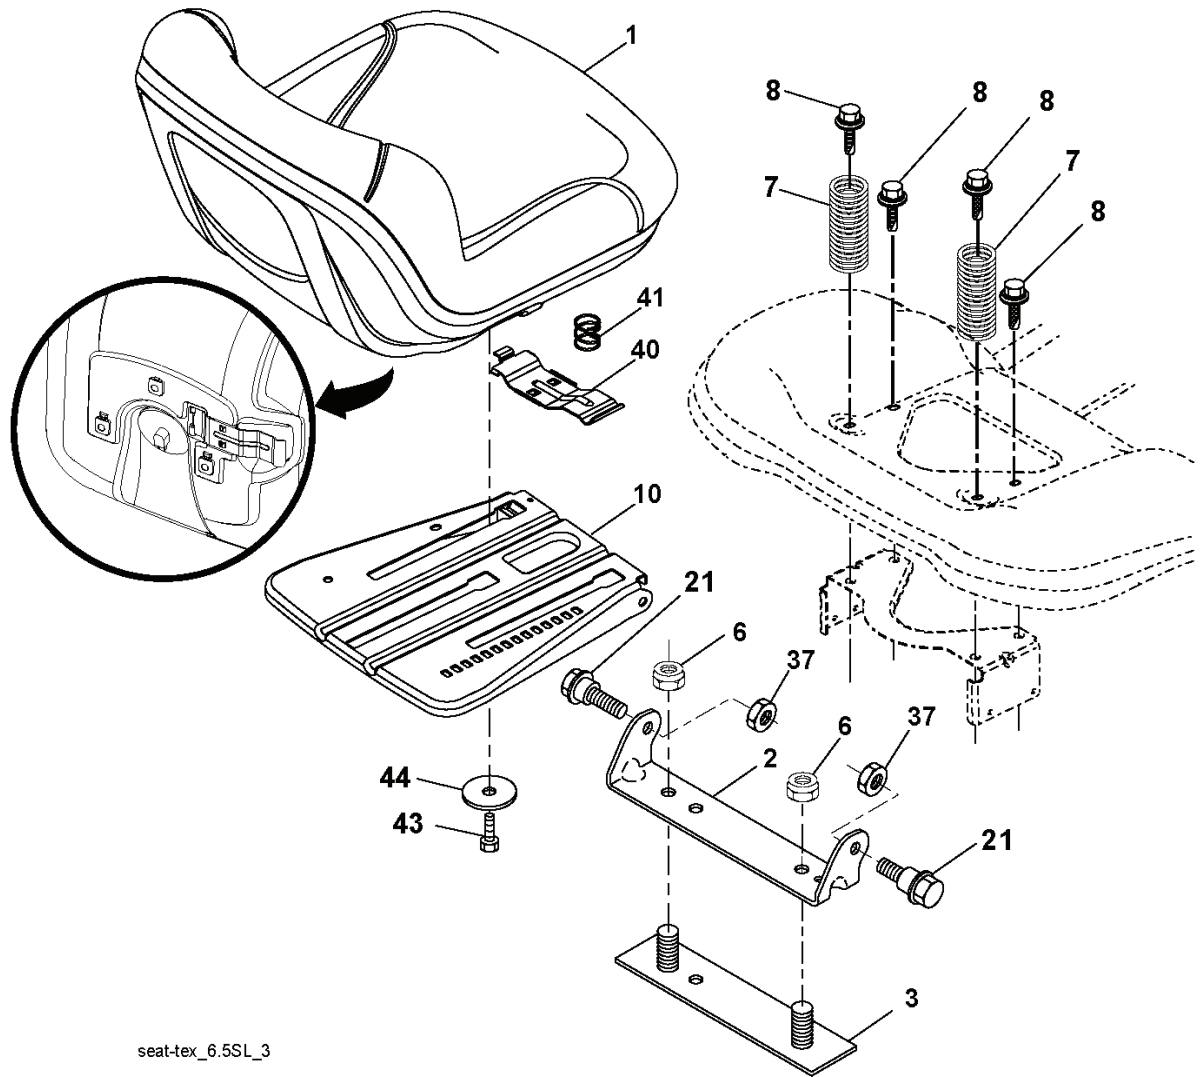

---

REF.	PART NO.	DESCRIPTION	REMARK	QTY.	KIT
2	532195223	SHAFT		1	
3	532195230	LEVER		1	
7	532411555	GRIP		1	
10	532196314	SPRING		1	
87	532194209	SPRING		1	
88	532410710	SPRING		1	
89	819191912	WASHER		1	
90	532194208	PIN		1	
91	532197984	LINK		1	
97	817000612	SCREW		1	
98	532195264	LINK		1	

PTO SWITCH (MATING SIDE)

IGNITION SWITCH

POSITION	CIRCUIT	"MAKE"
OFF	M+G+A1	
RUN/OVERRIDE	B+A1	
RUN	B+A1	L+A2
START	B+S+A1	

CHASSIS HARNESS CONNECTOR (MATING SIDE)

DASH HARNESS CONNECTOR

WIRING INSULATED CLIPS  
 NOTE: IF WIRING INSULATED CLIPS WERE REMOVED FOR SERVICING OF UNIT, THEY SHOULD BE RE-INSTALLED TO PROPERLY SECURE YOUR WIRING.

seat-tex\_6.5SL\_3

---

REF.	PART NO.	DESCRIPTION	REMARK	QTY.	KIT
1	532406621	SEAT		1	
2	532180166	BRACKET		1	
3	532140675	STRAP		1	
6	873800600	NUT		1	
7	532124181	SPRING		1	
8	532171877	BOLT		1	
10	532196977	PLATE		1	
21	532171852	BOLT		1	
37	873800500	LOCK NUT		1	
40	532197661	HANDLE		1	
41	532198200	SPRING		1	
43	874760612	BOLT		1	
44	819133812	WASHER		1	