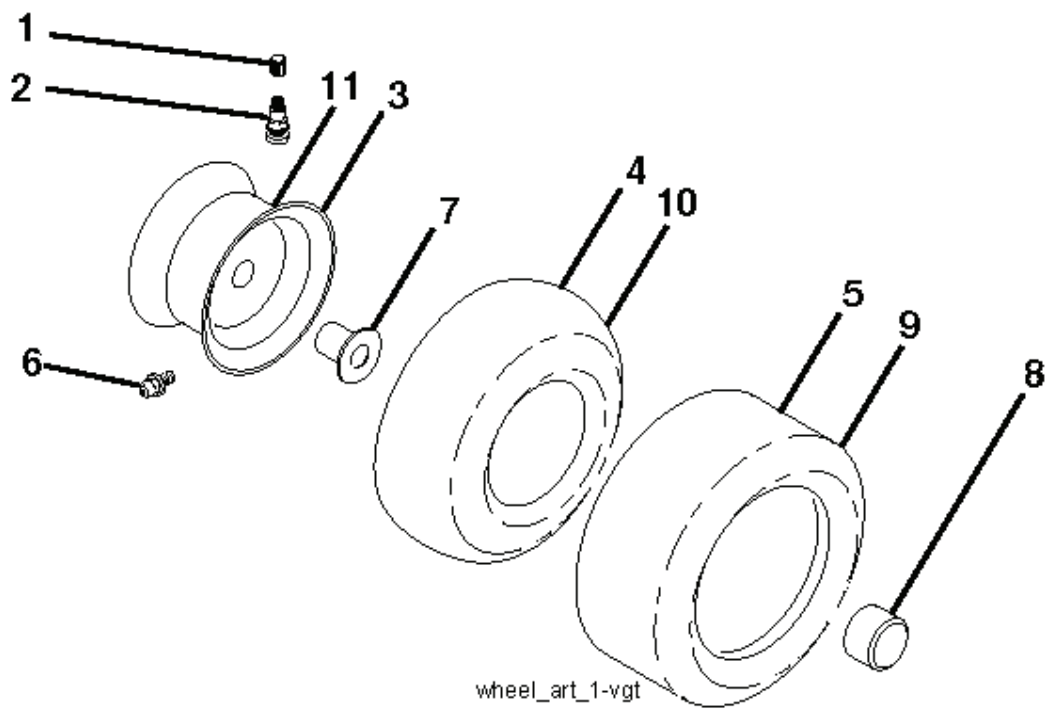

---

REF.	PART NO.	DESCRIPTION	REMARK	QTY.	KIT
2	532195223	SHAFT		1	
3	532195230	LEVER		1	
7	532411555	GRIP		1	
10	532196314	SPRING		1	
87	532194209	SPRING		1	
88	532410710	SPRING		1	
89	819191912	WASHER		1	
90	532194208	PIN		1	
91	532197984	LINK		1	
97	817000612	SCREW		1	
98	532195264	LINK		1	

PTO SWITCH (MATING SIDE)

IGNITION SWITCH

POSITION	CIRCUIT	"MAKE"
OFF	M+G+A1	
RUN/OVERRIDE	B+A1	
RUN	B+A1	L+A2
START	B+S+A1	

CHASSIS HARNESS CONNECTOR (MATING SIDE)

DASH HARNESS CONNECTOR

WIRING INSULATED CLIPS  
 NOTE: IF WIRING INSULATED CLIPS WERE REMOVED FOR SERVICING OF UNIT, THEY SHOULD BE RE-INSTALLED TO PROPERLY SECURE YOUR WIRING.

seat-tex\_6.5SL\_3

---

REF.	PART NO.	DESCRIPTION	REMARK	QTY.	KIT
1	532406621	SEAT		1	
2	532180166	BRACKET		1	
3	532140675	STRAP		1	
6	873800600	NUT		1	
7	532124181	SPRING		1	
8	532171877	BOLT		1	
10	532196977	PLATE		1	
21	532171852	BOLT		1	
37	873800500	LOCK NUT		1	
40	532197661	HANDLE		1	
41	532198200	SPRING		1	
43	874760612	BOLT		1	
44	819133812	WASHER		1	

REF.	PART NO.	DESCRIPTION	REMARK	QTY.	KIT
1	532416480	STEERING WHEEL		1	
--	532193651	STEERING WHEEL		1	
2	532195968	SHAFT		1	
4	532403089	SPINDLE SHAFT		1	
5	532403090	SPINDLE SHAFT		1	
6	532124931	WASHER		1	
7	532121748	WASHER		1	
8	812000029	RETAINER RING		1	
9	532121232	HUB CAP		1	
13	532121749	WASHER		1	
14	810040600	WASHER		1	
15	873540600	NUT		1	
16	532194746	SHAFT		1	
19	532194729	PLATE		1	
21	532186737	ADAPTER		1	
22	532194845	BUSHING		1	
26	532415987	KNOB		1	
--	532193652	HUB		1	
28	817000612	SCREW		1	
35	532194732	PLATE		1	
45	819183812	WASHER		1	
51	873940800	NUT		1	
53	532188967	WASHER		1	
57	532197246	BRACKET		1	
58	532194747	BOLT		1	
59	532194748	WASHER		1	
60	873971000	NUT		1	
61	532194740	LINK		1	
62	532194741	LINK		1	
63	817000512	SCREW		1	
64	532199849	SPRING RETAINER		1	
66	871020748	BOLT		1	
67	532194737	BUSHING		1	
68	873900700	NUT		1	
69	532199162	WASHER		1	
70	532196197	BRACKET		1	
118	532406013	BEARING		1	
228	532404484	LABEL		1	