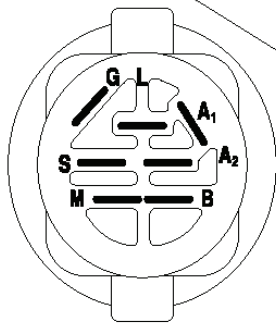

IGNITION SWITCH

POSITION	CIRCUIT "MAKE"
OFF	M+G+A1
RUN/OVERRIDE	B+A1
RUN	B+A1 L+A2
START	B + S + A1

NOTE

YOUR TRACTOR IS EQUIPPED WITH A SPECIAL ALTERNATOR SYSTEM. THE LIGHTS ARE NOT CONNECTED TO THE BATTERY, BUT HAVE THEIR OWN ELECTRICAL SOURCE. BECAUSE OF THIS, THE BRIGHTNESS OF THE LIGHTS WILL CHANGE WITH ENGINE SPEED. AT IDLE THE LIGHTS WILL DIM. AS THE ENGINE IS SPEEDED UP, THE LIGHTS WILL BECOME THEIR BRIGHTEST.

● NON-REMOVABLE CONNECTIONS

○ REMOVABLE CONNECTIONS

WIRING INSULATED CLIPS
NOTE: IF WIRING INSULATED CLIPS WERE REMOVED FOR SERVICING OF UNIT, THEY SHOULD BE RE-INSTALLED TO PROPERLY SECURE YOUR WIRING.