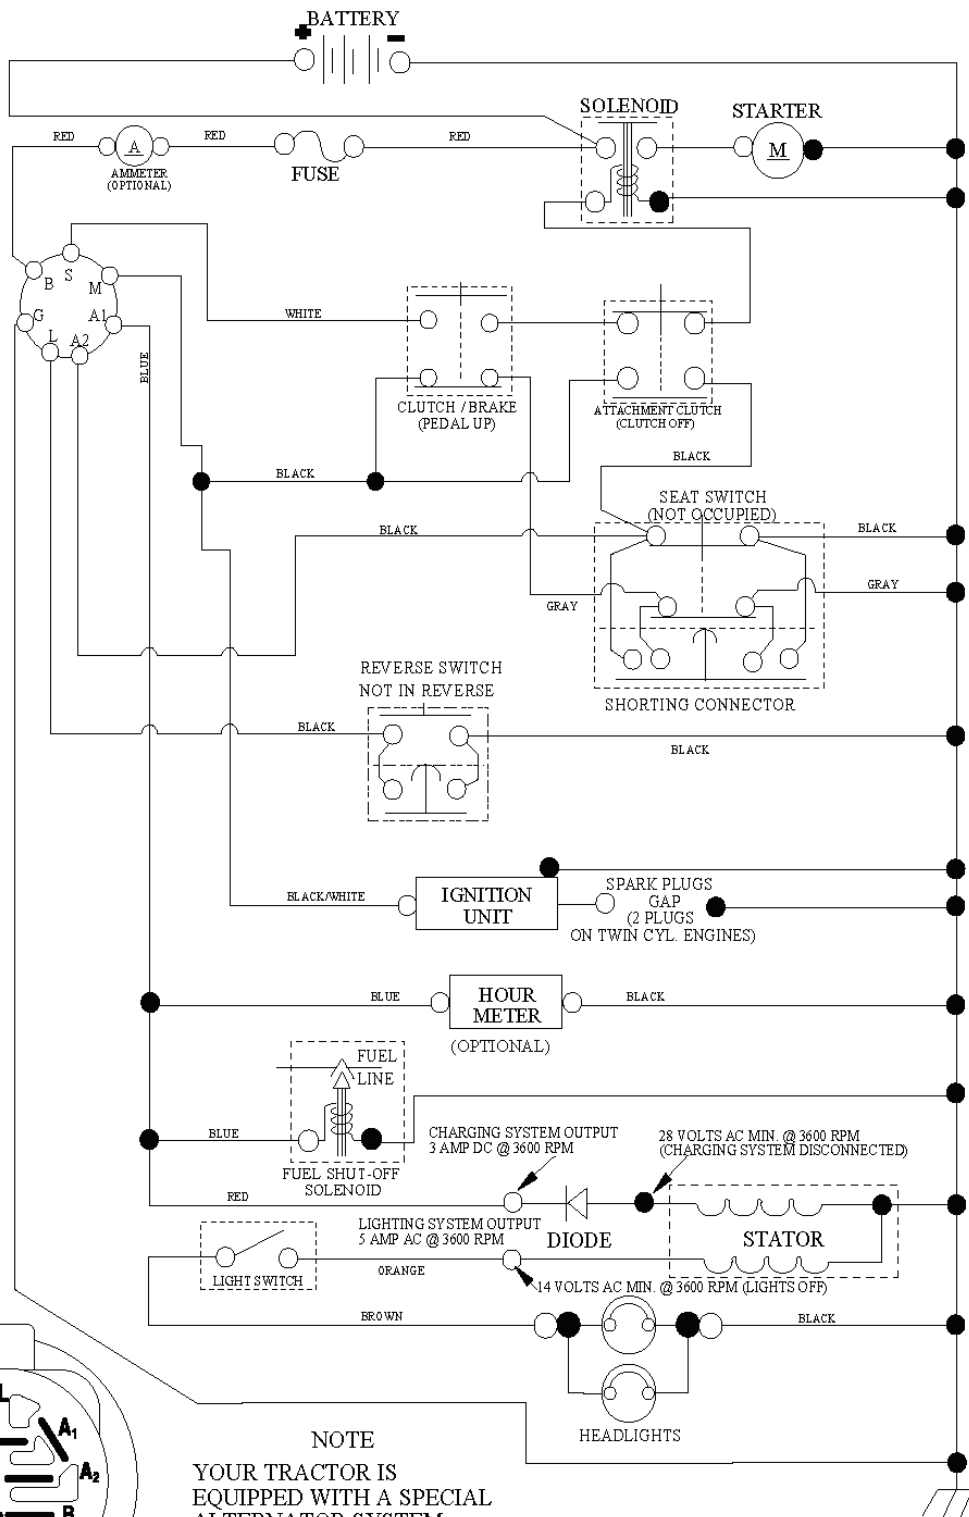

IGNITION SWITCH

POSITION	CIRCUIT "MAKE"
OFF	M+G+A1
RUN/OVERRIDE	B+A1
RUN	B+A1 L+A2
START	B + S + A1

NOTE

YOUR TRACTOR IS EQUIPPED WITH A SPECIAL ALTERNATOR SYSTEM. THE LIGHTS ARE NOT CONNECTED TO THE BATTERY, BUT HAVE THEIR OWN ELECTRICAL SOURCE. BECAUSE OF THIS, THE BRIGHTNESS OF THE LIGHTS WILL CHANGE WITH ENGINE SPEED. AT IDLE THE LIGHTS WILL DIM. AS THE ENGINE IS SPEEDED UP, THE LIGHTS WILL BECOME THEIR BRIGHTEST.

● NON-REMOVABLE CONNECTIONS

○ REMOVABLE CONNECTIONS

WIRING INSULATED CLIPS
NOTE: IF WIRING INSULATED CLIPS WERE REMOVED FOR SERVICING OF UNIT, THEY SHOULD BE RE-INSTALLED TO PROPERLY SECURE YOUR WIRING.