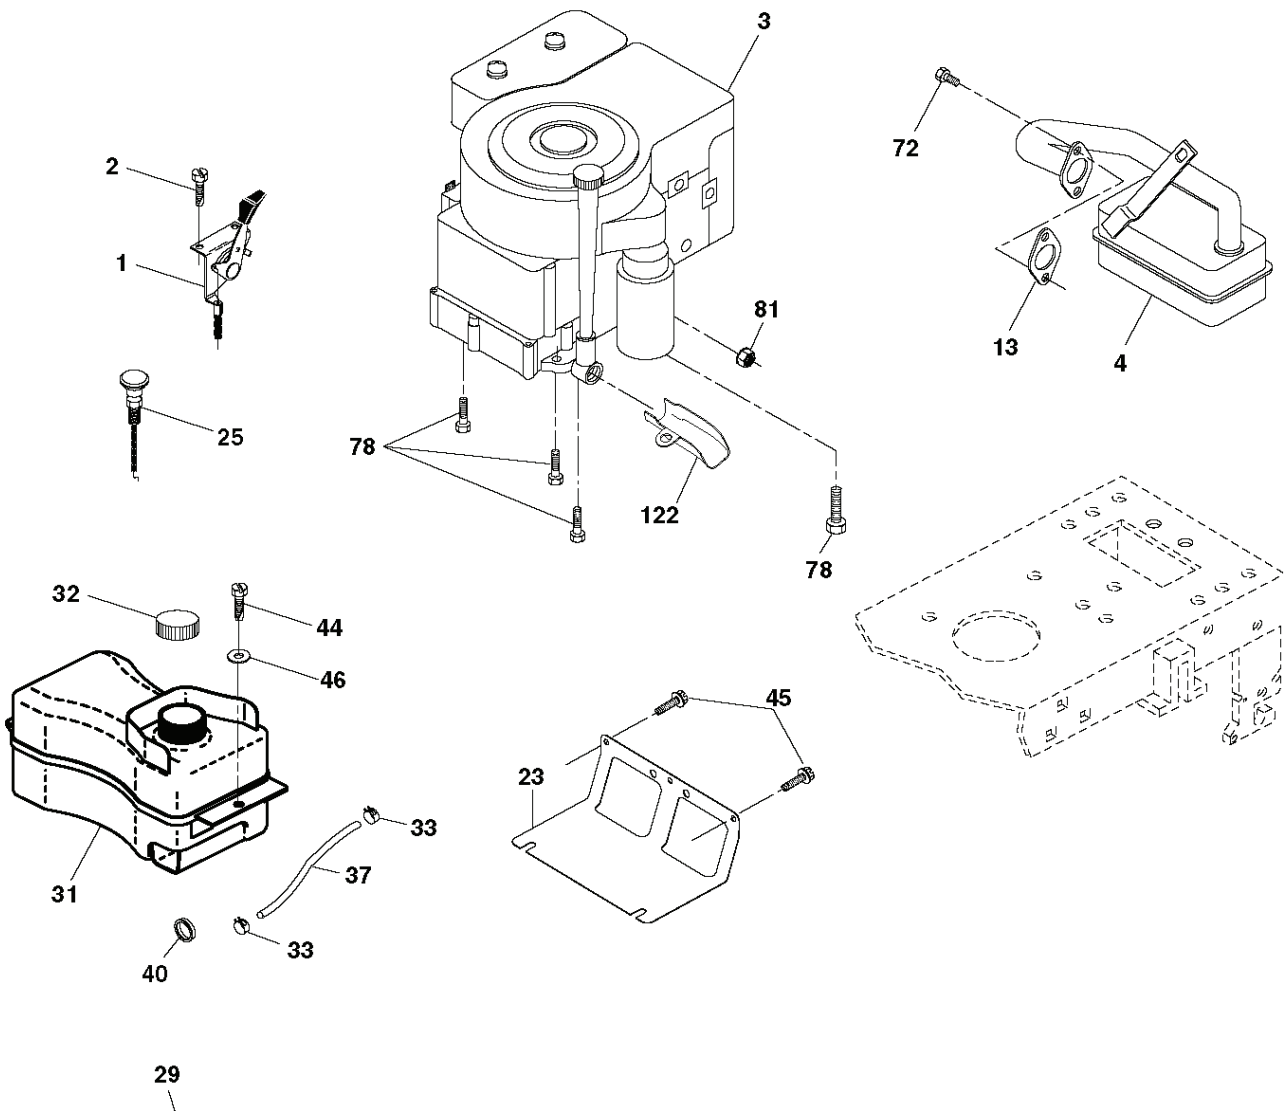

OPTIONAL EQUIPMENT
Spark Arrester

REF.	PART NO.	DESCRIPTION	REMARK	QTY.	KIT
1	532170551	THROTTLE CONTROL		0	
2	817720408	SCREW		0	
3	000000000	W/O DESCRIPTION	Engine B&S Model 219807-3402-B1	0	
4	532179758	MUFFLER		0	
13	532165291	GASKET		0	
23	532169837	HEAT SHIELD		0	
25	532190695	CONTROL CHOKE		0	
29	532137180	SPARK ARRESTER KIT		0	
31	532407516	FUEL TANK		0	
32	532430220	FUEL CAP		0	
33	532123487	HOSE CLAMP		0	
37	532137040	HOSE		0	
40	532124028	BUSHING		0	
44	817670412	SCREW		0	
45	817000612	SCREW		0	
46	819091416	WASHER		0	
72	532192334	SCREW		0	
78	817060620	SCREW		0	
81	873510400	NUT		0	
122	532421922	EXTENSION PIPE		0