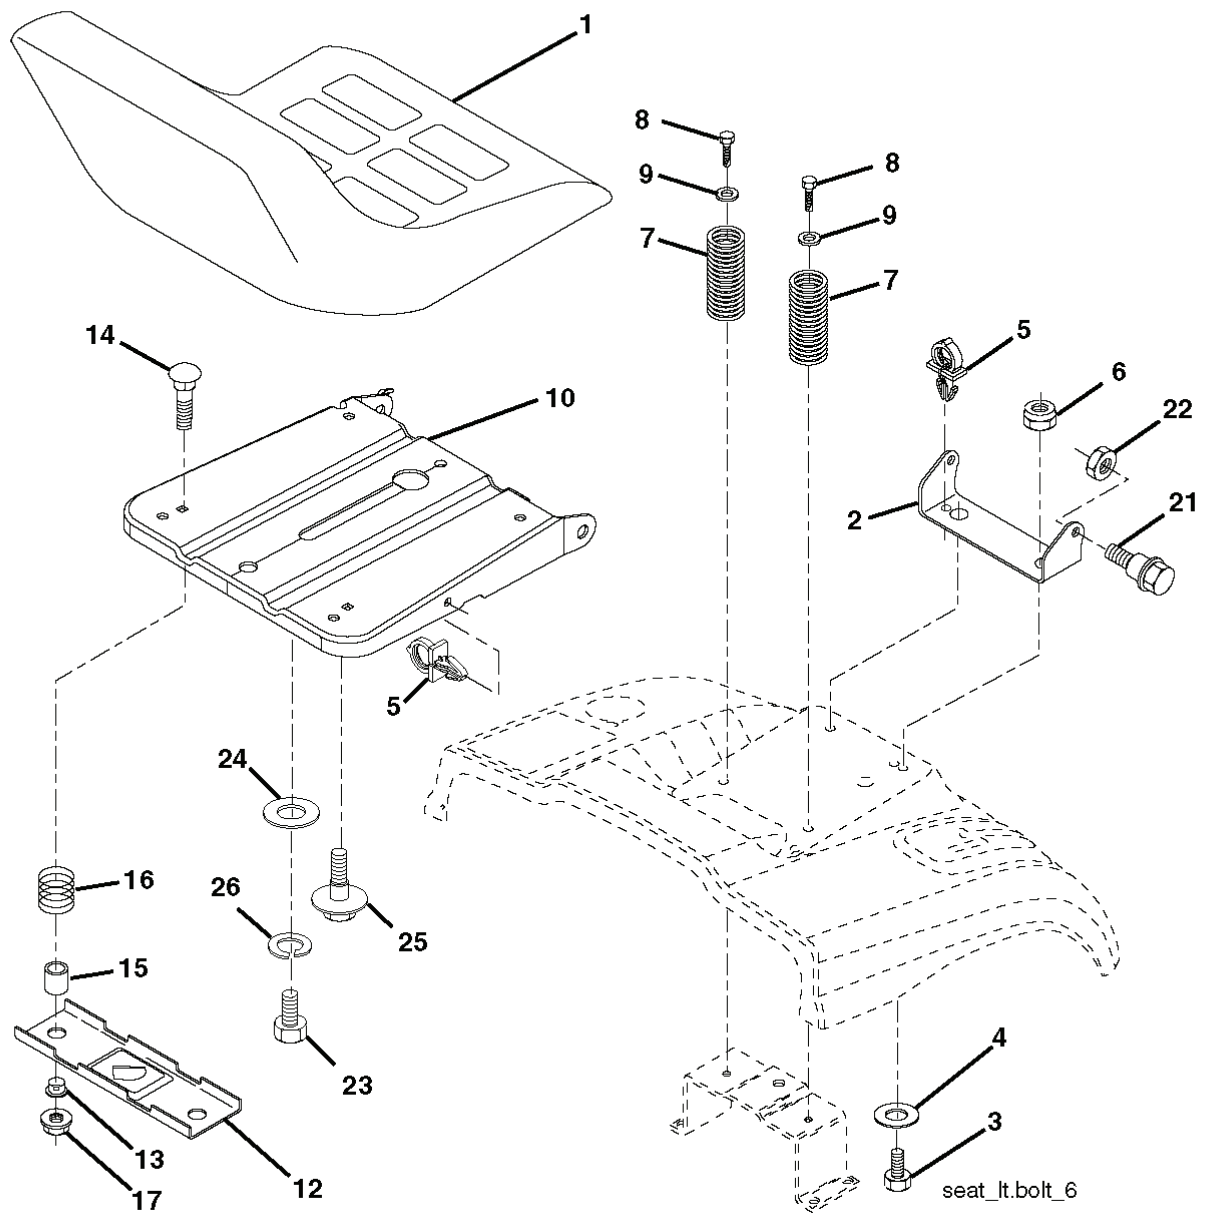

lift-rh.1piece_27

REF.	PART NO.	DESCRIPTION	REMARK	QTY.	KIT
1	532404981	PLUNGE		0	
2	532159471	LEVER		0	
3	532105767	PIN RETAINING SCREW		0	
4	812000002	RETAINER RING		0	
5	819211621	WASHER		0	
6	532120183	BEARING		0	
7	532109413	GRIP		0	
8	532124526	KNOB		0	
11	532139865	LINK		0	
12	532139866	LINK		0	
13	532124670	RETAINER RING		0	
15	532173288	LINK		0	
16	873350800	NUT		0	
17	532175689	BRACKET		0	
18	873800800	NUT		0	
19	532139868	LEVER		0	
20	532194209	SPRING		0	
31	532169865	BEARING		0	
32	873540600	NUT		0	
55	532194208	PIN		0	

IGNITION SWITCH

POSITION	CIRCUIT "MAKE"
OFF	M+G+A1
RUN/OVERRIDE	B+A1
RUN	B+A1 L+A2
START	B + S + A1

NOTE

YOUR TRACTOR IS EQUIPPED WITH A SPECIAL ALTERNATOR SYSTEM. THE LIGHTS ARE NOT CONNECTED TO THE BATTERY, BUT HAVE THEIR OWN ELECTRICAL SOURCE. BECAUSE OF THIS, THE BRIGHTNESS OF THE LIGHTS WILL CHANGE WITH ENGINE SPEED. AT IDLE THE LIGHTS WILL DIM. AS THE ENGINE IS SPEEDED UP, THE LIGHTS WILL BECOME THEIR BRIGHTEST.

● NON-REMOVABLE CONNECTIONS

○ REMOVABLE CONNECTIONS

WIRING INSULATED CLIPS
NOTE: IF WIRING INSULATED CLIPS WERE REMOVED FOR SERVICING OF UNIT, THEY SHOULD BE RE-INSTALLED TO PROPERLY SECURE YOUR WIRING.