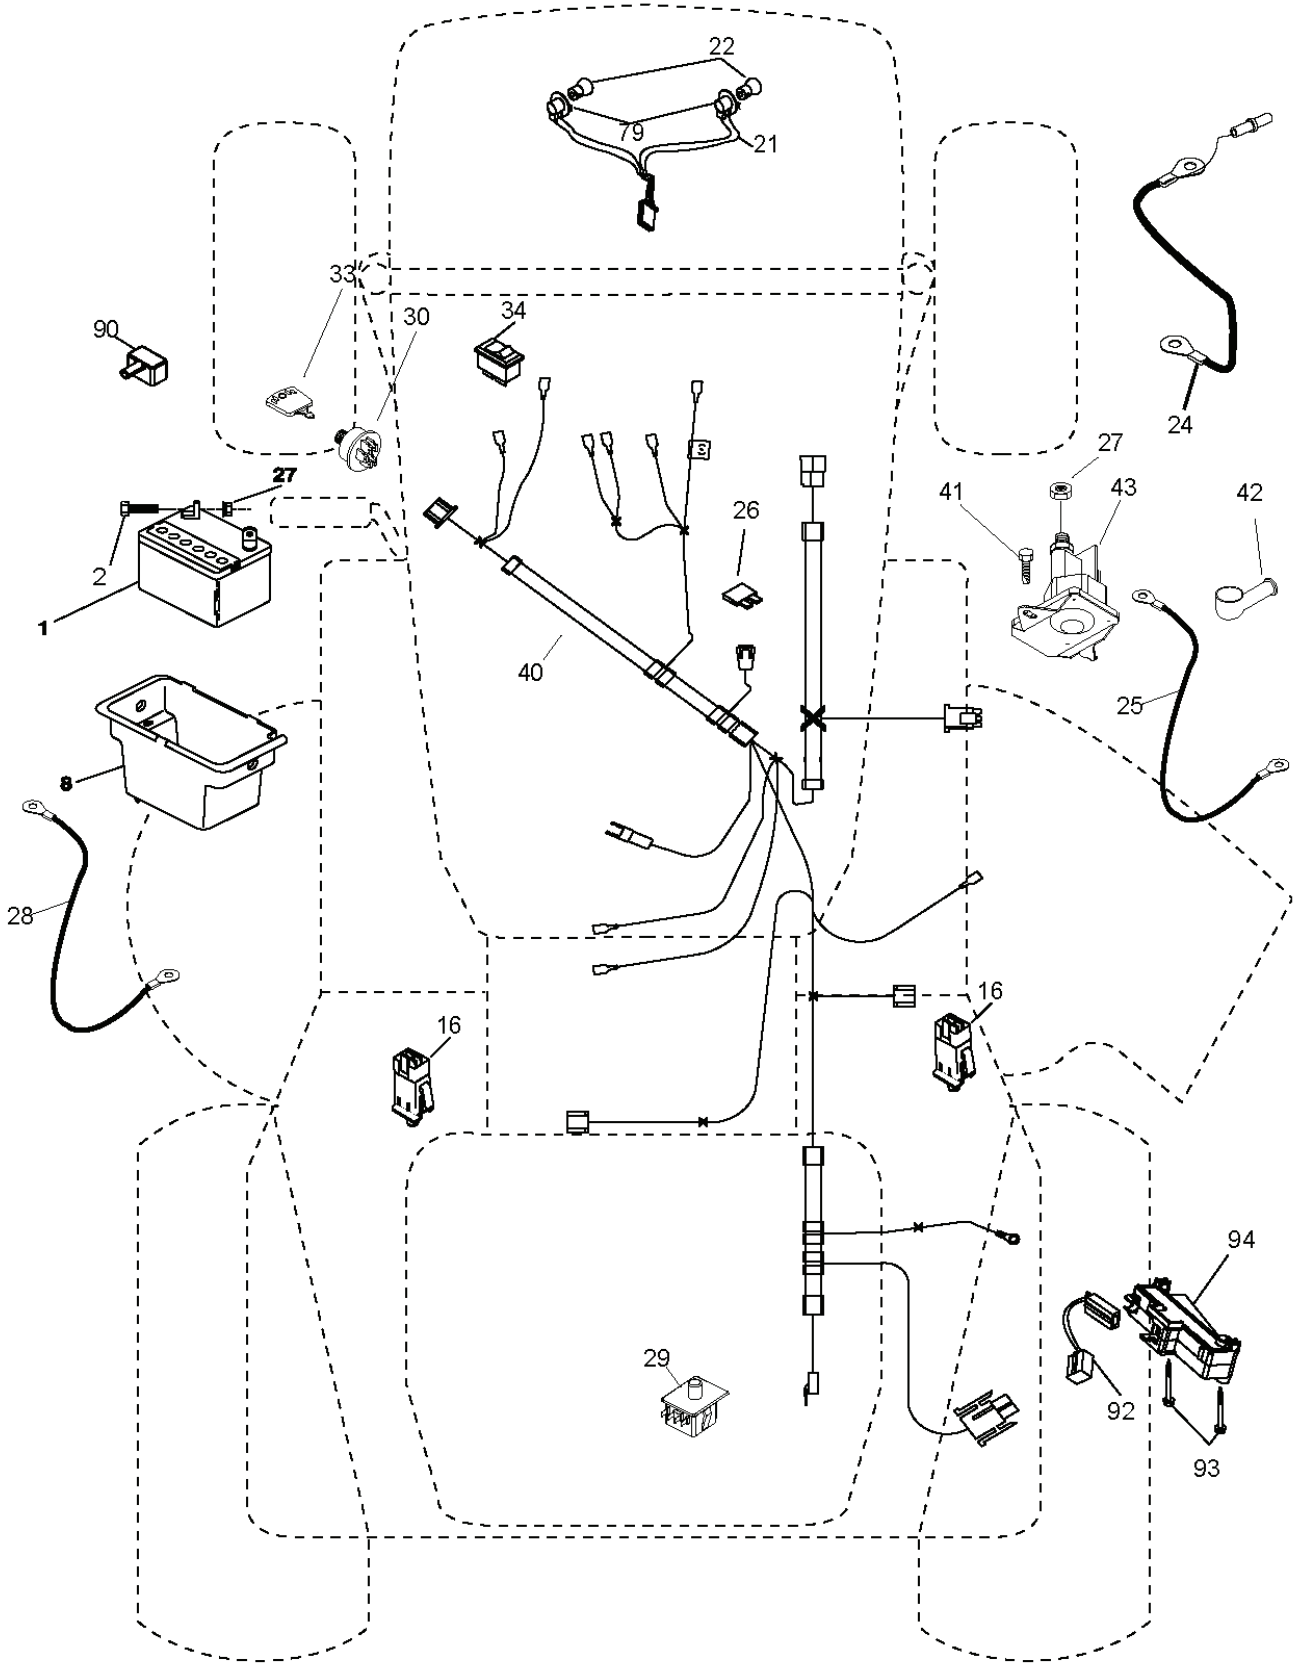

L02

REF.	PART NO.	DESCRIPTION	REMARK	QTY.	KIT
1	532163465	BATTERY		0	
2	874760412	BOLT		0	
8	532176689	BATTERY BOX		0	
16	532176138	MICRO SWITCH		0	
21	532175688	HARNESS		0	
22	532004152	BULB		0	
24	532421297	CABLE		0	
25	532421299	CABLE		0	
26	532175158	FUSE		0	
27	873510400	NUT		0	
28	532421298	CABLE		0	
29	532192749	SWITCH,SEAT,DP W/RAMPS		0	
30	532193350	IGNITION MODULE		0	
33	532411935	KEY		0	
34	532110712	SWITCH		0	
40	532197428	CABLE ASSY		0	
41	871110408	BOLT		0	
42	532131563	COVER		0	
43	532192507	SOLENOID		0	
79	532175242	HOLDER		0	
90	532435395	TERMINAL COVER		0	
92	532196615	CABLE ASSY		0	
93	532192540	SCREW		0	
94	532191834	MODULE,REVERSE,ROS		0