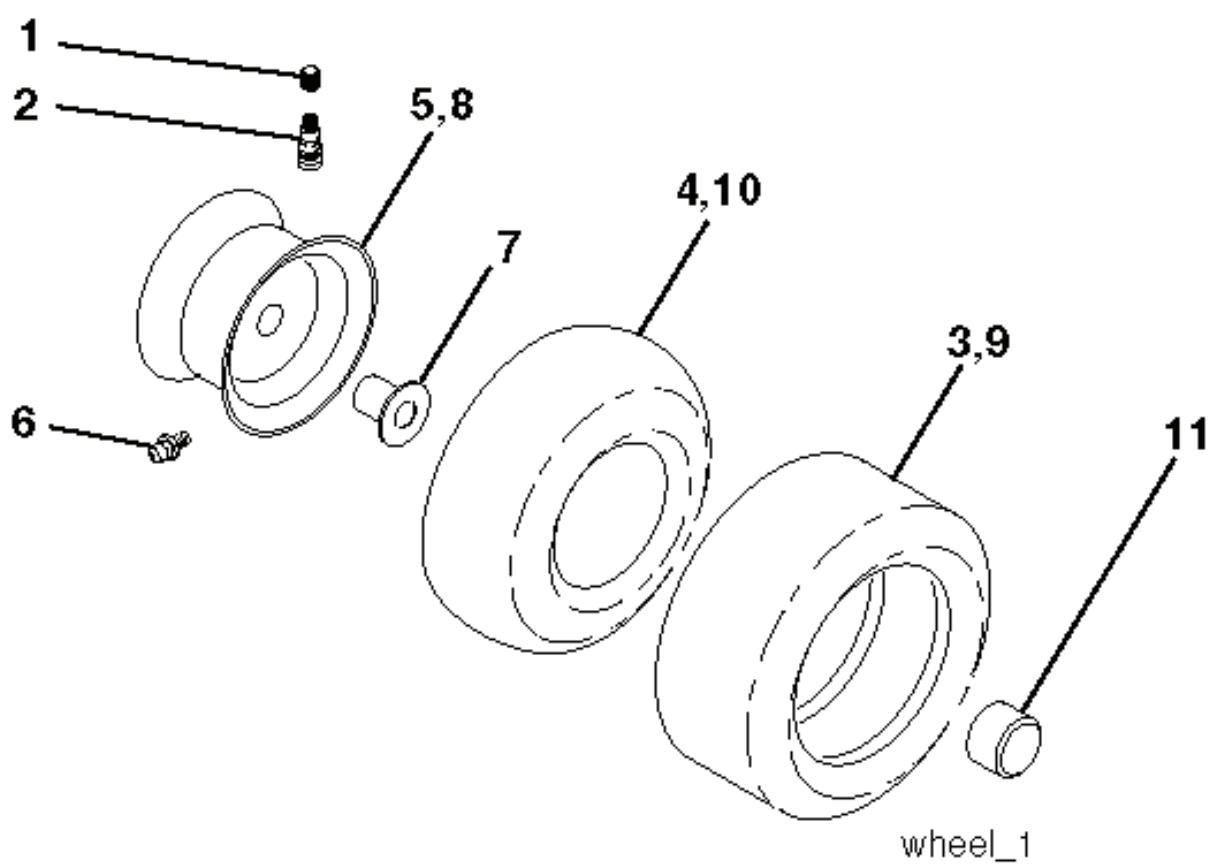

● NON-REMOVABLE CONNECTIONS

○ REMOVABLE CONNECTIONS

WIRING INSULATED CLIPS
NOTE: IF WIRING INSULATED CLIPS WERE REMOVED FOR SERVICING OF UNIT, THEY SHOULD BE RE-INSTALLED TO PROPERLY SECURE YOUR WIRING.

REF.	PART NO.	DESCRIPTION	REMARK	QTY.	KIT
1	532059192	CAP VALVE		0	
2	532065139	NIPPLE		0	
3	532124157	TIRE	Front 15 x 6.0-6	1	
4	532059904	HOSE	Front (Service Item Only)	1	
5	532138336	RIM	Front 6"	1	
6	532124957	FITTING	(Front Wheel Only)	1	
7	532124959	BEARING	(Front Wheel Only)	1	
8	532138337	RIM SPROCKET	Rear 8"	1	
9	532123969	TIRE	Rear 18 x 9.5-8 C	1	
10	532124926	HOSE	Rear (Service Item Only)	1	
11	532175039	HUB CAP		0	
--	532144334	SEALING FOAM		0	