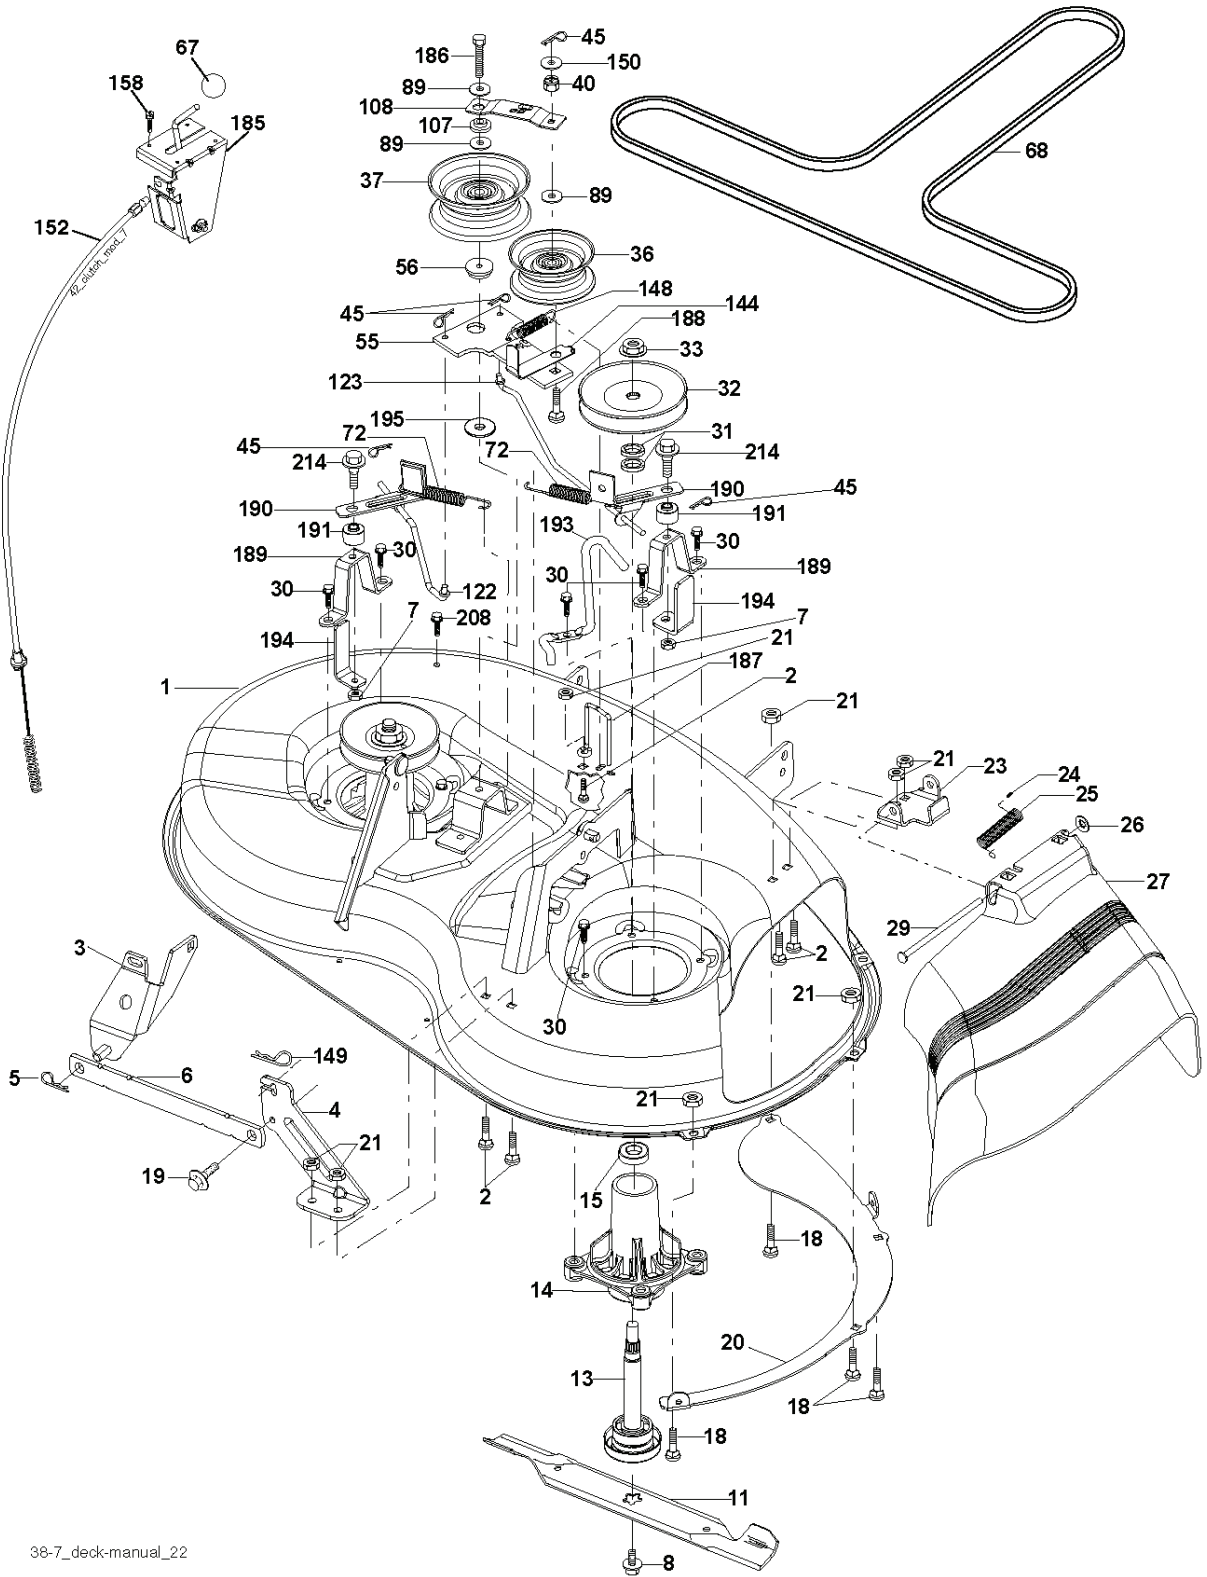

REF.	PART NO.	DESCRIPTION	REMARK	QTY.	KIT
168	532165492	BOLT		0	
169	532165580	RETAINER		0	
170	532187414	KEEPER		0	
197	532169613	SLEEVE		0	
198	532169593	WASHER		0	
202	872110614	BOLT		0	
263	817000612	SCREW		0	
268	532182402	PROTECTOR		0	
275	819131614	WASHER		0