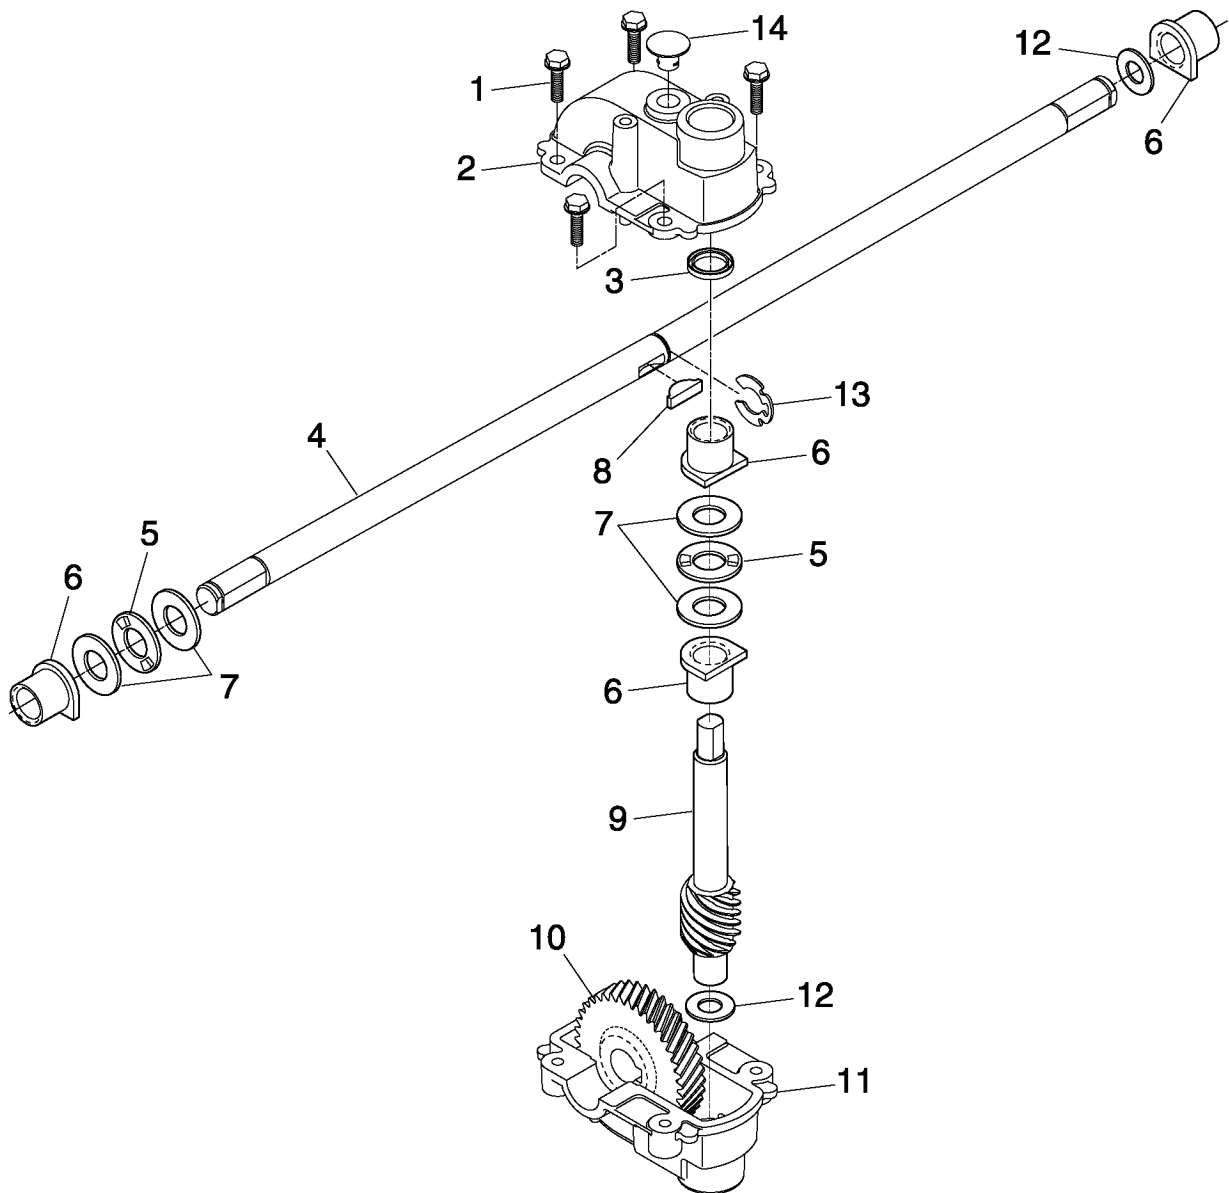

**ROTARY LAWN MOWER - - CUSTOMER MODEL NO. R152SVSW  
(95417024400) PRODUCT NO. 954 17 02-44  
GEARCASE ASSEMBLY - PART NUMBER 532 18 36-99**

---

REF.	PART NO.	DESCRIPTION	REMARK	QTY.	KIT
1	817541011	SCREW		1	
2	532160672	GEAR CASE, UPPER		1	
3	532057072	SEALING		1	
4	532183908	SHAFT		1	
5	532160818	BEARING		1	
6	532077881	BEARING		1	
7	532160817	WASHER		1	
8	532850848	KEY		1	
9	532184134	SHAFT		1	
10	532160679	GEAR		1	
11	532160673	GEAR CASE, LOWER		1	
12	532057079	WASHER		1	
13	812000039	RETAINER RING		1	
14	532086447	PLUG		1	
--	532750369	GREASE		1	
--	532184208	GEARBOX		1	