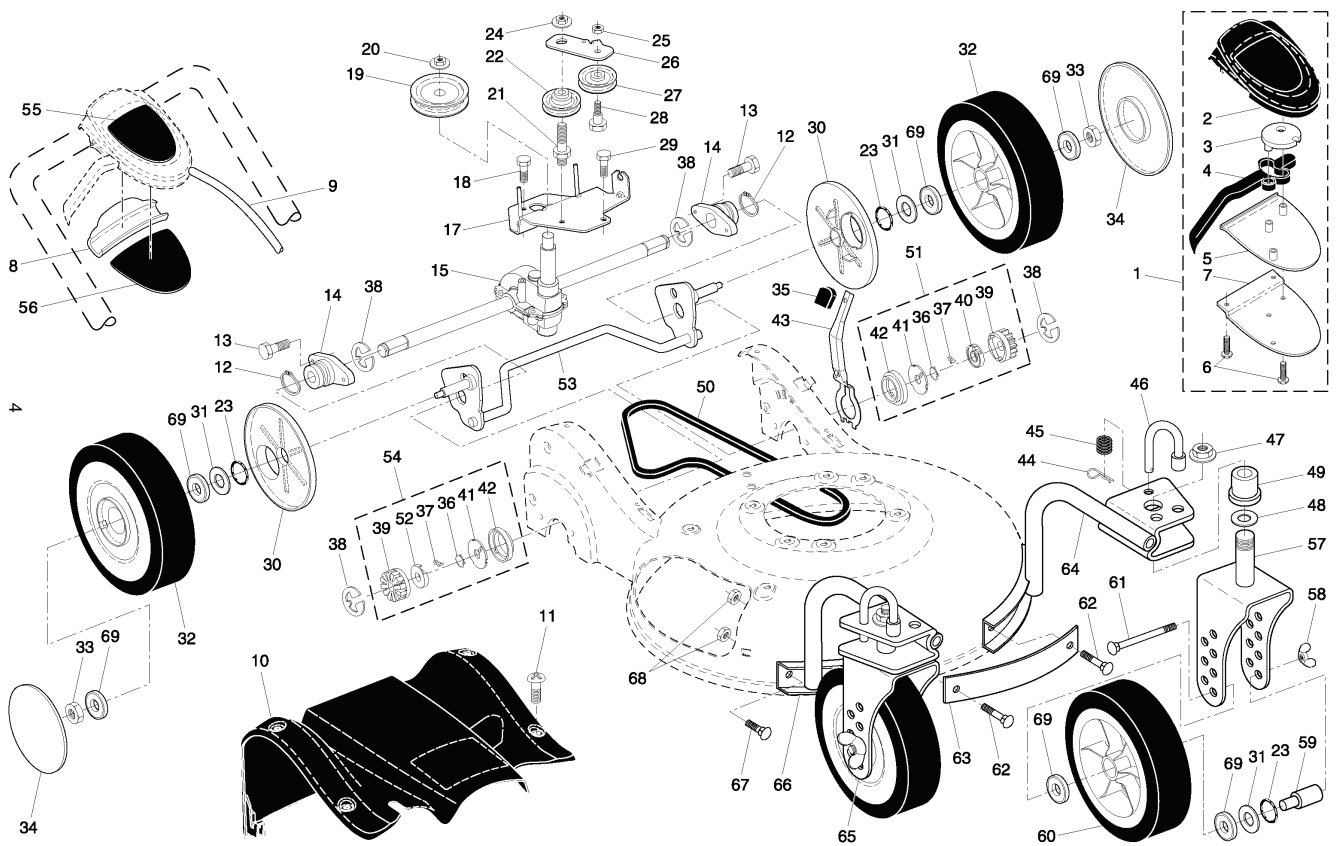

ROTARY LAWN MOWER - - CUSTOMER MODEL NO. **R152SVSW** (95417024400) PRODUCT NO. 954 17 02-44

REF.	PART NO.	DESCRIPTION	REMARK	QTY.	KIT
1	532185312	CONTROL		1	
2	532188279	COVER		1	
3	532187353	DISC		1	
4	532190037	ARM		1	
5	532188278	PROTECTOR		1	
6	532181698	SCREW		1	
7	532187097	BRACKET		1	
8	532186297	HUB CAP		1	
9	532195752	CABLE		1	
10	532190565	COVER		1	
11	532184571	SCREW		1	
12	812000012	RETAINER RING		1	
13	532183450	SCREW		1	
14	532187120	BEARING		1	
15	532183699	GEAR HOUSING		1	
16	532751068	BEARING		1	
17	532187093	BRACKET		1	
18	817541011	SCREW		1	
19	532189408	POULIE BOITE DE VITESSE		1	
20	532132010	NUT		1	
21	532188611	BOLT		1	
22	532184543	PULLEY		1	
23	532188152	O-RING		1	
24	532145212	NUT		1	
25	873930500	NUT		1	
26	532187098	LEVER		1	
27	532166043	PULLEY		1	
28	532160829	BOLT		1	
29	817060410	SCREW		1	
30	532183457	SHIELD		1	
31	532088348	WASHER		1	
32	532192619	WHEEL		1	
33	532083923	NUT		1	
34	532183695	HUB CAP		1	
35	532185994	KNOB		1	
36	532188291	SPRING		1	
37	532175098	PAWL		1	
38	812000058	E-CLIP		1	
39	532175103	GEAR		1	
40	532175105	SPACER		1	
41	532175104	DISC		1	
42	532184172	SEALING		1	
43	532190520	LEVER		1	
44	532065332	CLIP		1	
45	532185051	SPRING		1	
46	532185054	ROD		1	
47	532187247	NUT		1	
48	532188906	VALVE DE VIDANGE MOTEUR		1	
49	532195996	BUSHER		1	
50	532183688	BELT		1	
51	532188331	PINION		1	
52	532175102	SPACER		1	
53	532195995	SHAFT		1	
54	532188330	PINION		1	
55	532189378	DECAL		1	
56	532189379	DECAL		1	
57	532187682	BRACKET		1	
58	532187248	WING NUT		1	
59	532185111	SPACER		1	
60	532192231	WHEEL		1	
61	872270528	BOLT		1	
62	532187474	BOLT		1	
63	532187467	STRAP		1	
64	532187683	SUPPORT TUBE ASSY. LH		1	
65	532187684	BRACKET CASTER WHEEL. RH		1	
66	532187685	SUPPORT TUBE ASSY. RH		1	
67	532187555	BOLT		1	
68	532187263	NUT		1