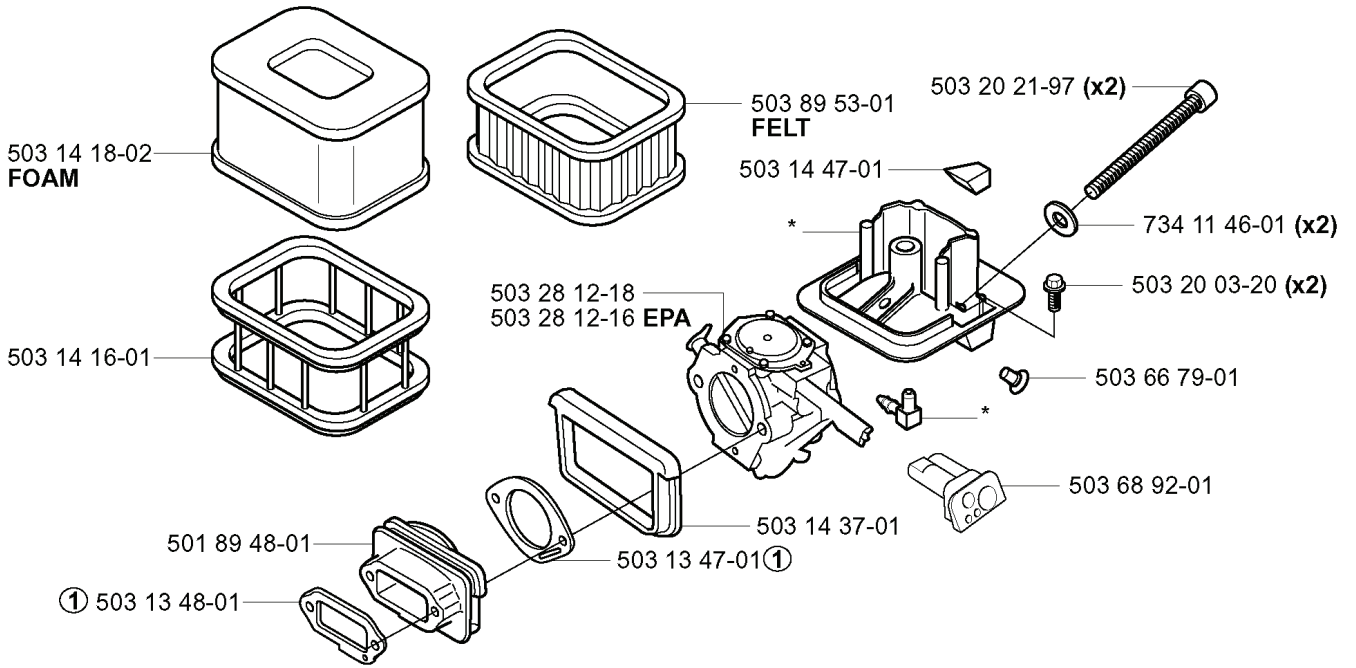

D *compl 501 89 90-02