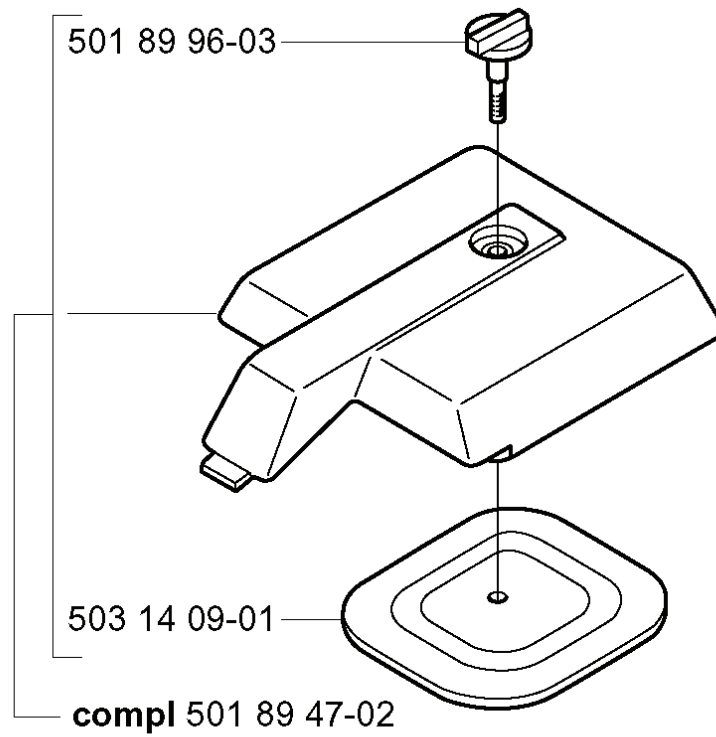

---

REF.	PART NO.	DESCRIPTION	REMARK	QTY.	KIT
5035260-01	503526001	PIN THROTTLE STOP		1	

**R** \*compl 503 13 86-02

---

REF.	PART NO.	DESCRIPTION	REMARK	QTY.	KIT
503 13 86-02	503138602	HANDLE WRAP AROUND ASSY		1	
503 20 02-10	503200210	SCREW IHSCFM		1	
503 21 05-25	503210525	SCREW IH SCT		2	
725 53 74-55	725537455	SCREW IHSCM		2	
503 13 87-01	503138701	SPACER		1	

# B \*compl 501 89 44-02

\*503 98 74-01

---

REF.	PART NO.	DESCRIPTION	REMARK	QTY.	KIT
501 89 44-02	501894402	CYLINDER COVER ASSY		1	
501 89 96-03	501899603	KNOB		1	
503 14 09-01	503140901	FILTER COVER		1	
501 89 47-02	501894702	FILTER COVER ASSY		1	
503 20 32-28	503203228	SCREW		1	
503 98 74-01	503987401	LABEL		1	

REF.	PART NO.	DESCRIPTION	REMARK	QTY.	KIT
5018950-01	501895001	FLYWHEEL ASSY		1	
5018950-02	501895002	FLYWHEEL ASSY	EPA	1	
5014854-02	501485402	SPARK PLUG CAP		1	
5015274-06	501527406	RUBBER HOSE		1	
5039017-01	503901701	ELECTRONIC MODULE	EPA	1	
5031385-01	503138501	ELECTRONIC MODULE		1	
5032300-01	503230001	WASHER		1	
5032025-20	503202520	SCREW IHSCM		2	
5016735-01	501673501	SPRING		2	
5032300-42	503230042	WASHER		2	
5016732-01	501673201	PAWL		2	
5018199-01	501819901	SCREW		2	
5032210-03	503221003	HEXAGON NUT		1	
7351173-50	735117350	SPRING WASHER		1	
5018398-03	501839803	CABLE		1	
5031324-01	503132401	CABLE GROMMET		1	
5037179-01	503717901	STOP SWITCH		1	
5032190-08	503219008	SCREW CCRPANM		1	