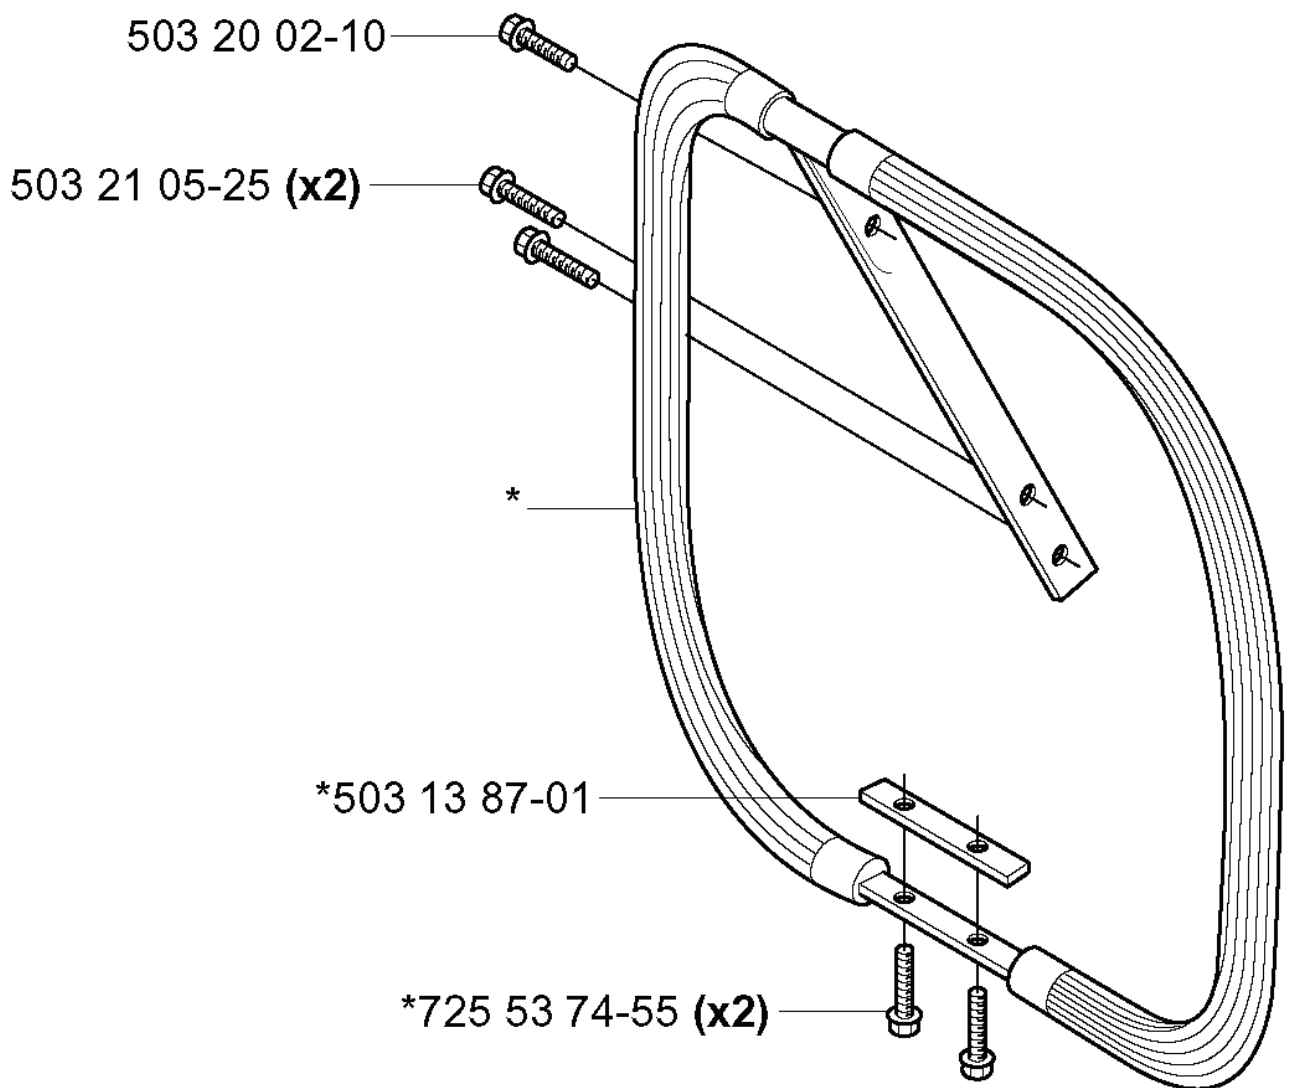

# **SPARE PARTS LIST**

REF.	PART NO.	DESCRIPTION	REMARK	QTY.	KIT
506 29 42-71	506294271	CYLINDER ASSY		1	
501 51 54-01	501515401	SUPPORT		1	
503 21 60-25	503216025	SCREW		4	
503 23 00-05	503230005	WASHER		4	
503 66 56-01	503665601	DECOMPRESSION VALVE		1	
503 13 13-01	503131301	GASKET		1	
503 13 46-01	503134601	GASKET		1	
503 28 90-26	503289026	PISTON RING		1	
501 89 41-03	501894103	PISTON ASSY		1	
737 44 13-00	737441300	CIRCLIP		2	
503 13 29-01	503132901	NEEDLE HOLDER		1	
503 23 51-08	503235108	SPARK PLUG	RCJ 7Y	1	

---

REF.	PART NO.	DESCRIPTION	REMARK	QTY.	KIT
5035260-01	503526001	PIN THROTTLE STOP		1	

**R** \*compl 503 13 86-02

---

REF.	PART NO.	DESCRIPTION	REMARK	QTY.	KIT
503 13 86-02	503138602	HANDLE WRAP AROUND ASSY		1	
503 20 02-10	503200210	SCREW IHSCFM		1	
503 21 05-25	503210525	SCREW IH SCT		2	
725 53 74-55	725537455	SCREW IHSCM		2	
503 13 87-01	503138701	SPACER		1	