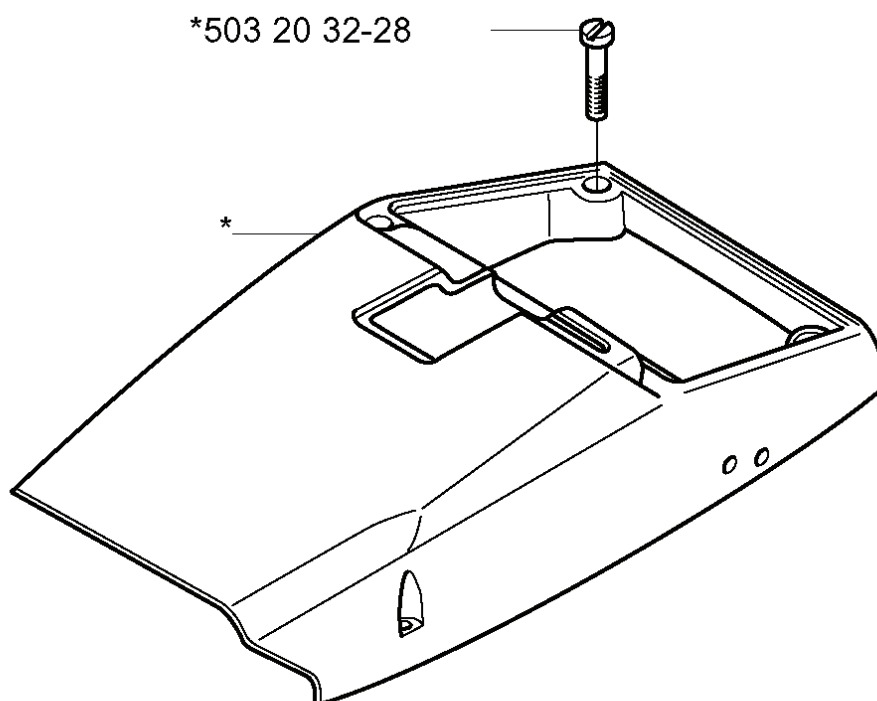

B *compl 501 89 44-02

*503 98 74-01