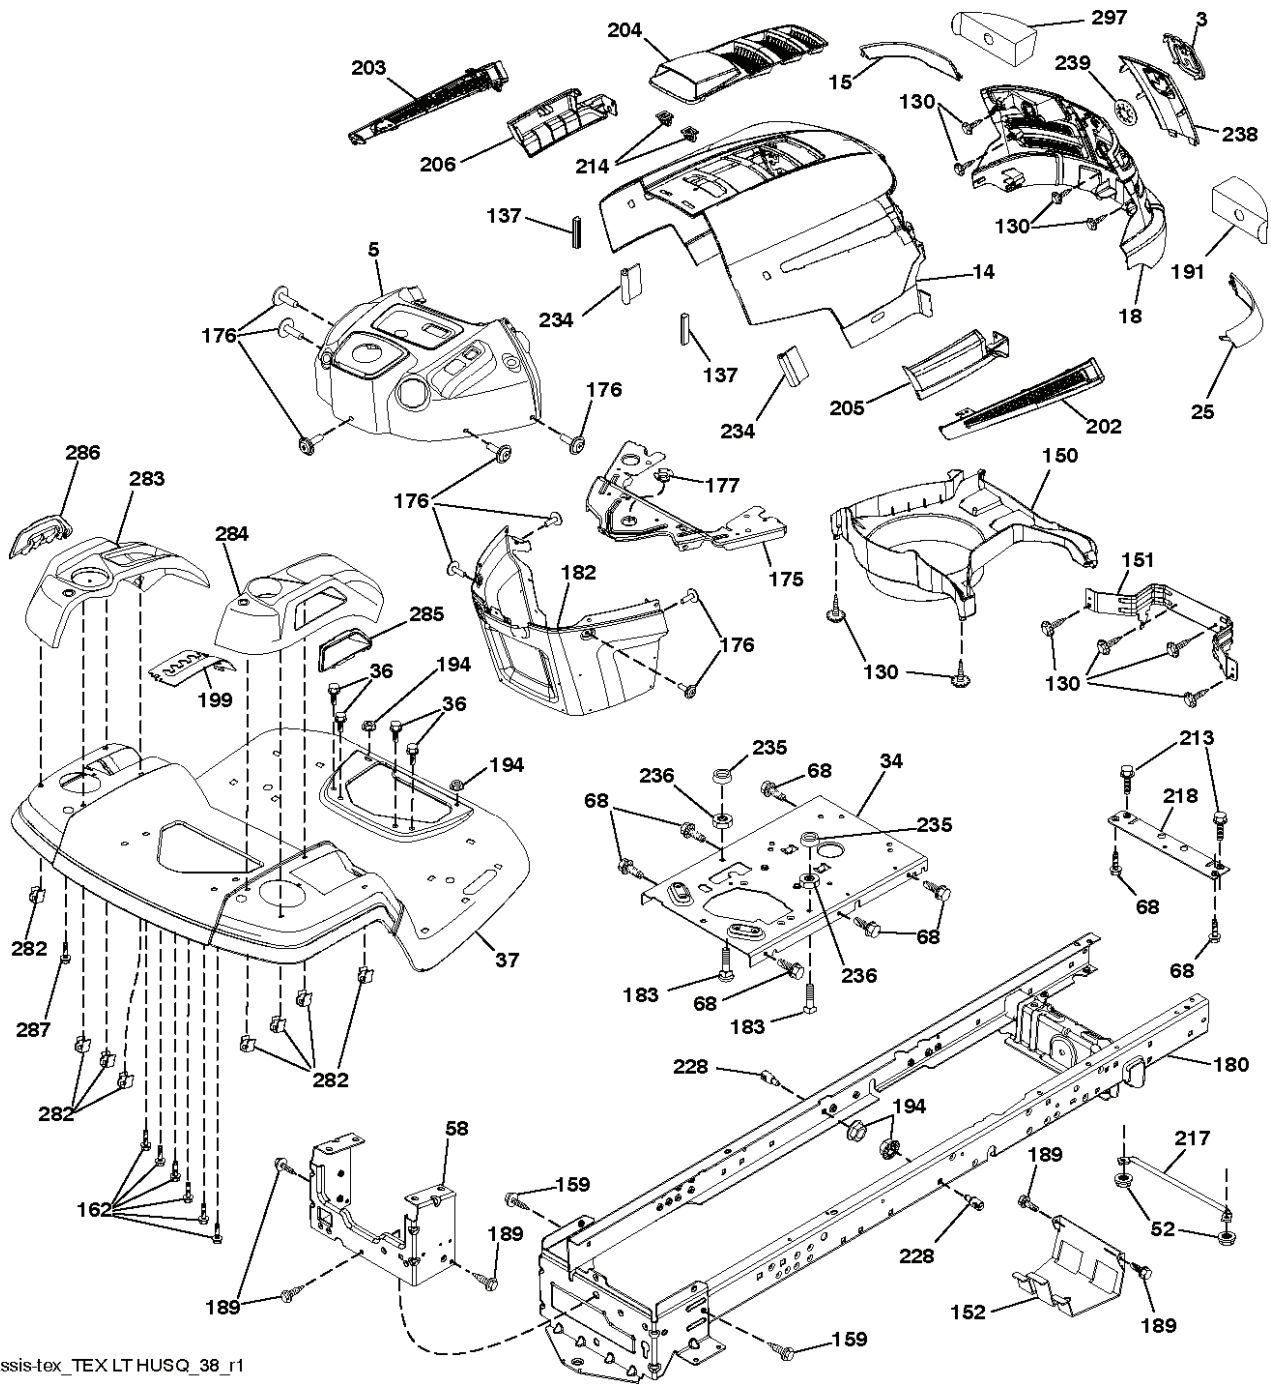

LTH151, 96041001907, 2010-01

SPARE PARTS LIST

T02S

REF.	PART NO.	DESCRIPTION	REMARK	QTY.	KIT
1	532163465	BATTERY		1	
2	874760412	BOLT		1	
8	532193228	BOX		1	
16	532176138	MICRO SWITCH		1	
21	532400252	HARNESS		1	
22	532004152	BULB		1	
25	532412894	CABLE.STARTER.GGA.BL/R*SUBS/2*		1	
26	532175158	FUSE		1	
27	873510400	NUT		1	
28	532198885	CABLE		1	
29	532401545	SWITCH		1	
30	532193350	IGNITION MODULE		1	
33	532411935	KEY		1	
34	532110712	SWITCH		1	
40	532401098	CABLE		1	
41	817720408	SCREW		1	
42	532131563	COVER		1	
43	532192507	SOLENOID		1	
55	817060512	SCREW		1	
71	532400449	CABLE		1	
79	532175242	HOLDER		1	
87	532197802	SWITCH		1	
90	532400725	COVER		1	
92	532196615	CABLE ASSY		1	
93	532192540	SCREW		1	
94	532191834	MODULE.REVERSE.ROS		1	

●
 NON-REMOVABLE CONNECTIONS

○
 REMOVABLE CONNECTIONS

seat-lex_7A-vgt

REF.	PART NO.	DESCRIPTION	REMARK	QTY.	KIT
1	532424067	SEAT		1	
2	532180166	BRACKET		1	
3	532140675	STRAP		1	
6	873800600	NUT		1	
7	532124181	SPRING		1	
8	532171877	BOLT		1	
10	532196977	PLATE		1	
21	532171852	BOLT		1	
37	873800500	LOCK NUT		1	
40	532197661	HANDLE		1	
41	532198200	SPRING		1	
43	874760612	BOLT		1	
44	819133812	WASHER		1	

REF.	PART NO.	DESCRIPTION	REMARK	QTY.	KIT
1	532059192	CAP VALVE		1	
2	532065139	NIPPLE		1	
3	532138336	RIM	Front 6"	1	
4	532059904	HOSE	Front (Service Item Only)	1	
5	532106222	TIRE	Front 15 x 6.0-6	1	
6	532124957	FITTING	(Front Wheel Only)	1	
7	532124959	BEARING	(Front Wheel Only)	1	
8	532175039	HUB CAP		1	
9	532420531	TIRE	Rear 18 x 9.5-8	1	
10	532124926	HOSE	Rear (Service Item Only)	1	
11	532138337	RIM SPROCKET	Rear 8"	1	
--	532144334	SEALING FOAM		1	