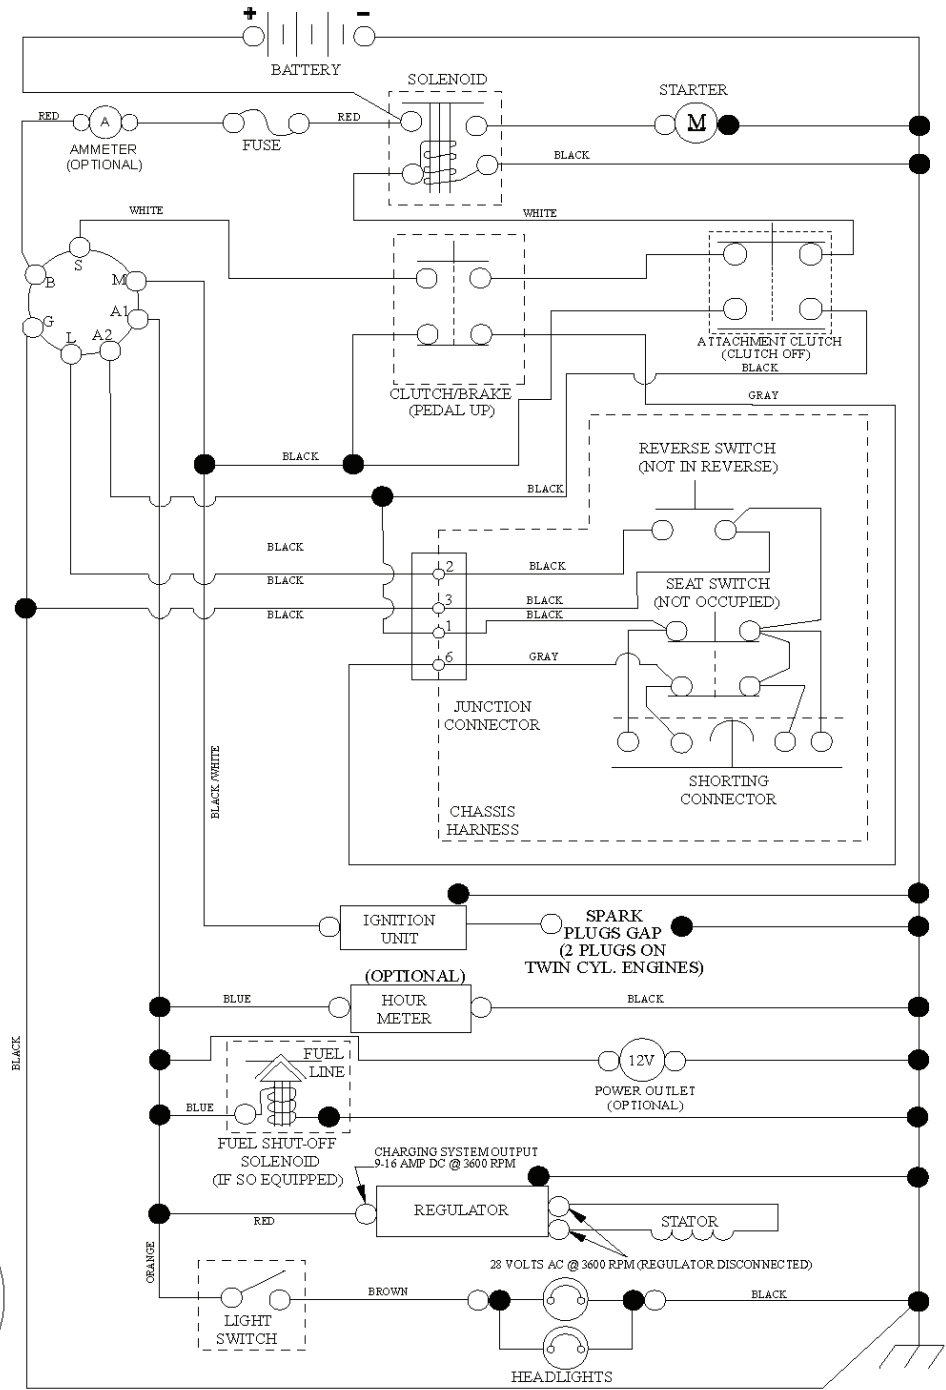

IGNITION SWITCH

POSITION	CIRCUIT	"MAKE"
OFF	M+G+A1	
RUN/OVERRIDE	B+A1	
RUN	B+A1	L+A2
START	B + S + A1	

03107

WIRING INSULATED CLIPS
NOTE: IF WIRING INSULATED CLIPS WERE REMOVED FOR SERVICING OF UNIT, THEY SHOULD BE RE-INSTALLED TO PROPERLY SECURE YOUR WIRING.

●
NON-REMOVABLE CONNECTIONS

○
REMOVABLE CONNECTIONS