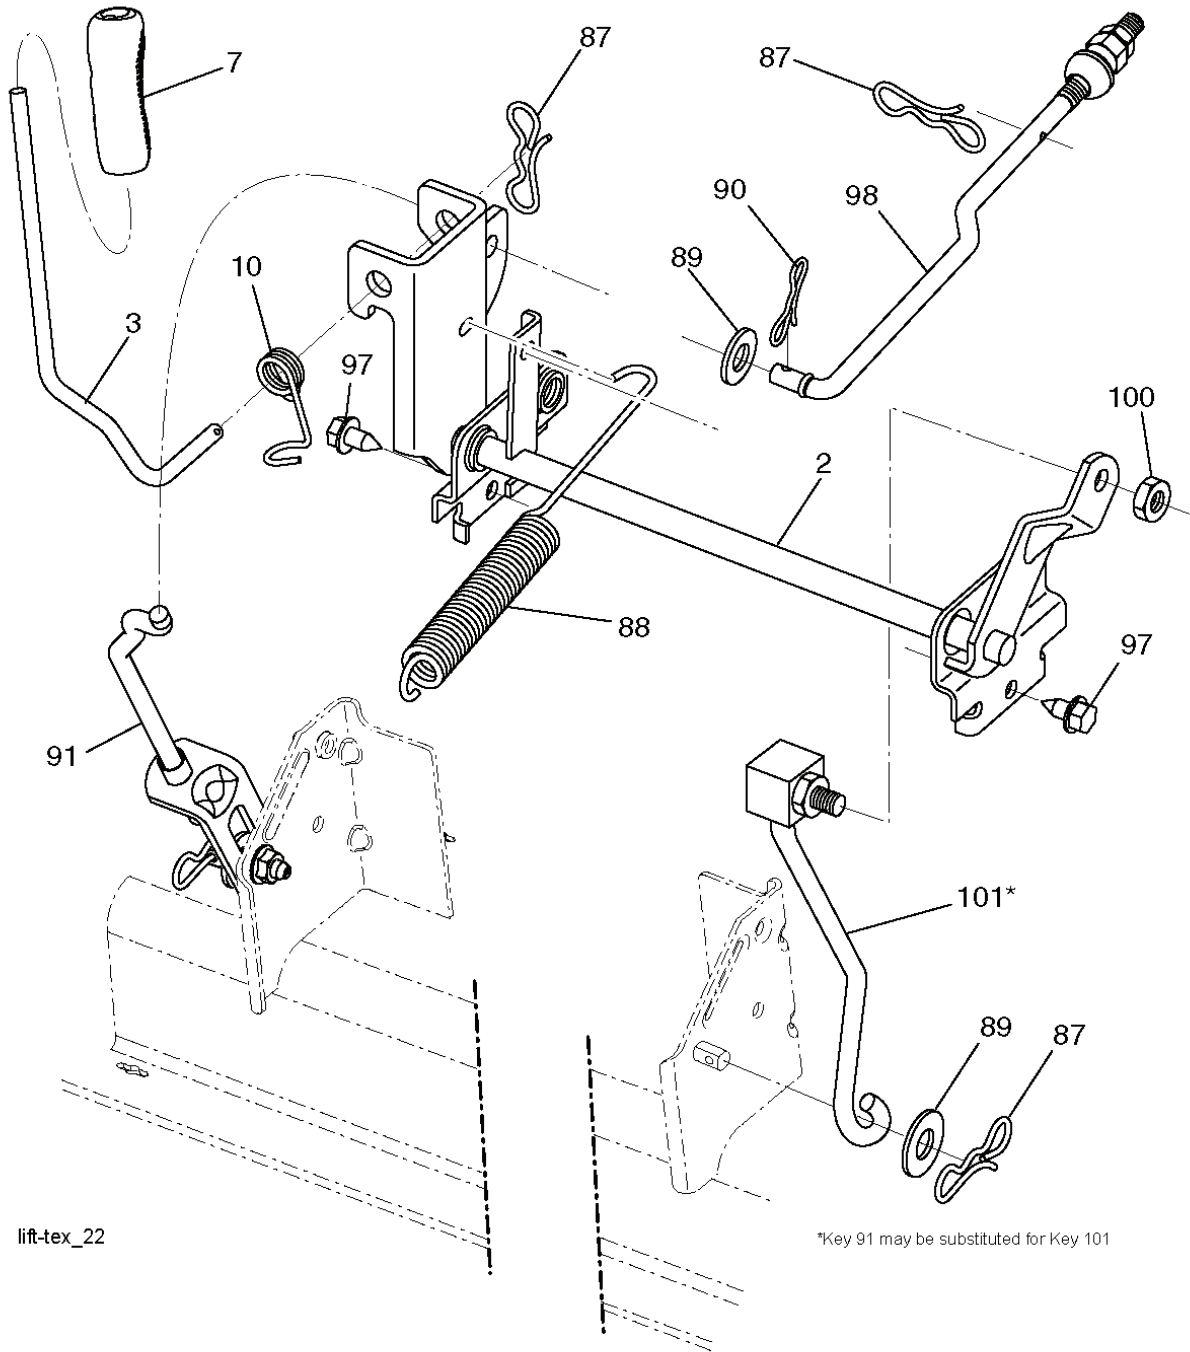

lift-tex_22

*Key 91 may be substituted for Key 101

REF.	PART NO.	DESCRIPTION	REMARK	QTY.	KIT
2	532422027	SHAFT		1	
3	532195231	LEVER		1	
7	532411555	GRIP		1	
10	532196314	SPRING		1	
87	532194209	SPRING		1	
88	532410710	SPRING		1	
89	819191912	WASHER		1	
90	532194208	PIN		1	
91	532195181	LINK		1	
97	817000612	SCREW		1	
98	532195270	LINK		1	
100	873930600	NUT		1	
101	532407003	LINK		1	
	PART NO.		REMARK		KIT