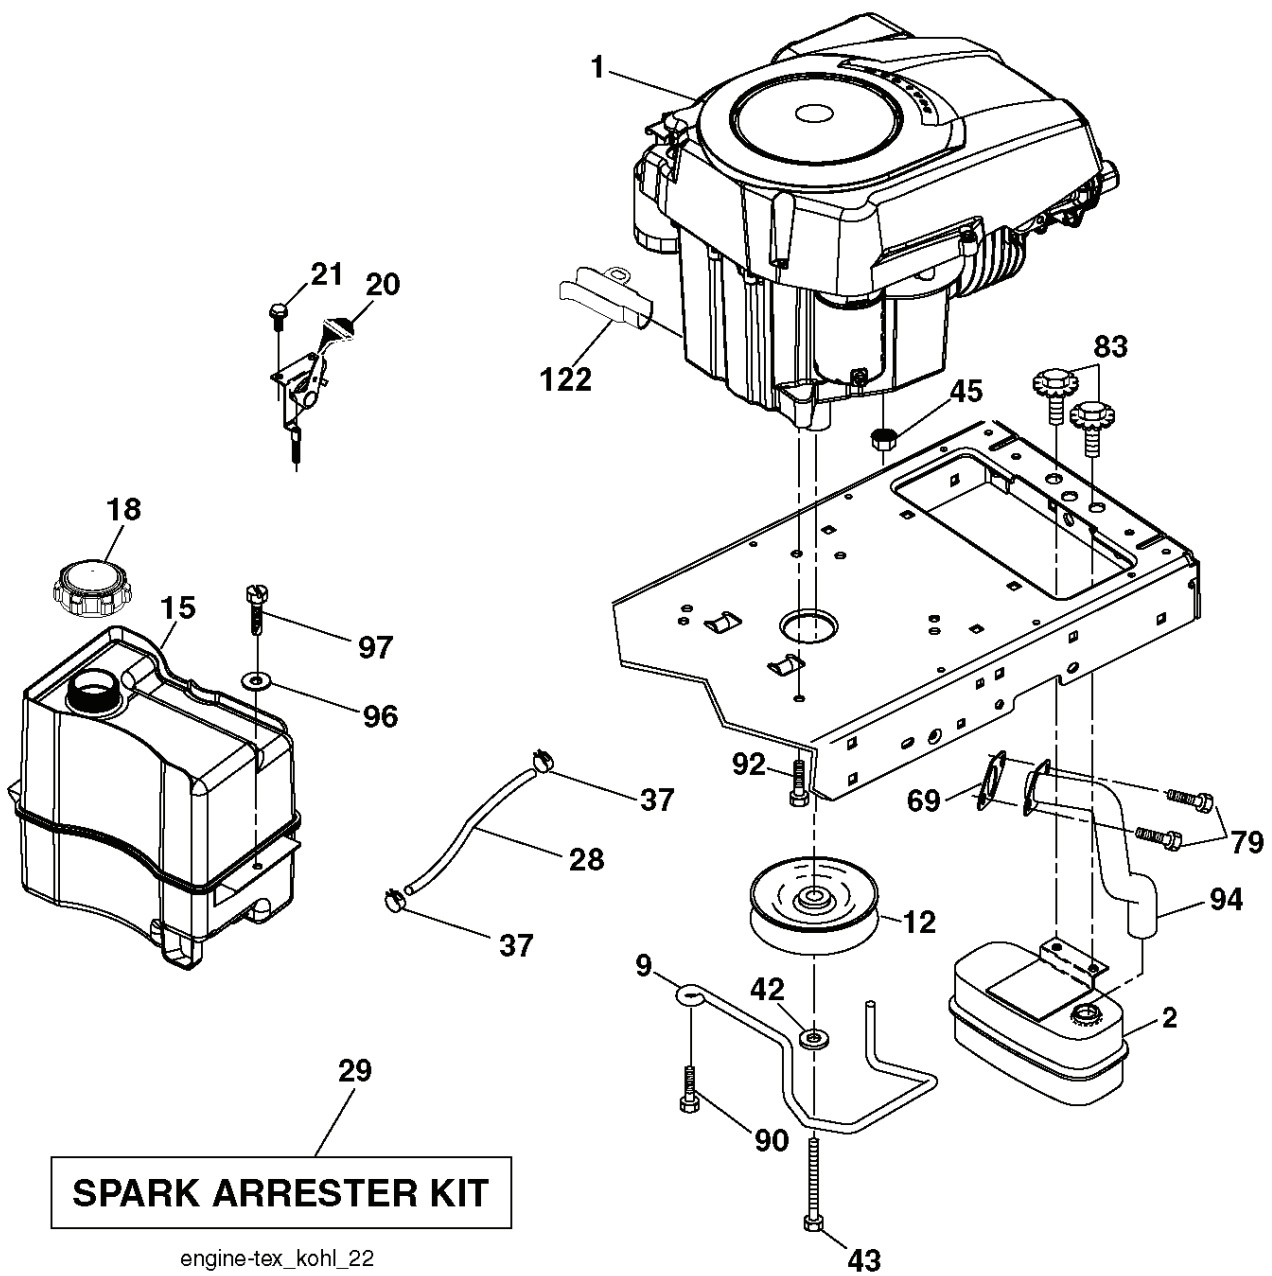

REF.	PART NO.	DESCRIPTION	REMARK	QTY.	KIT
1	000000000	W/O DESCRIPTION	KOHLER	1	
2	532188655	MUFFLER		1	
9	532194320	BELT GUIDE		1	
12	532405471	PULLEY		1	
15	532407545	FUEL TANK		1	
18	532425162	LID		1	
20	532183897	CONTROL		1	
21	532416358	SCREW		1	
28	532137040	HOSE		1	
29	532137180	SPARK ARRESTER KIT		1	
37	532123487	HOSE CLAMP		1	
42	810040700	WASHER		1	
43	532173937	BOLT		1	
45	873510400	NUT		1	
69	532185909	GASKET		1	
79	532192334	SCREW		1	
83	532171877	BOLT		1	
90	817000616	SCREW		1	
92	817120616	SCREW		1	
94	532188654	TUBE EXHAUST		1	
96	819091416	WASHER		1	
97	817670412	SCREW		1	
122	532421922	EXTENSION PIPE		1