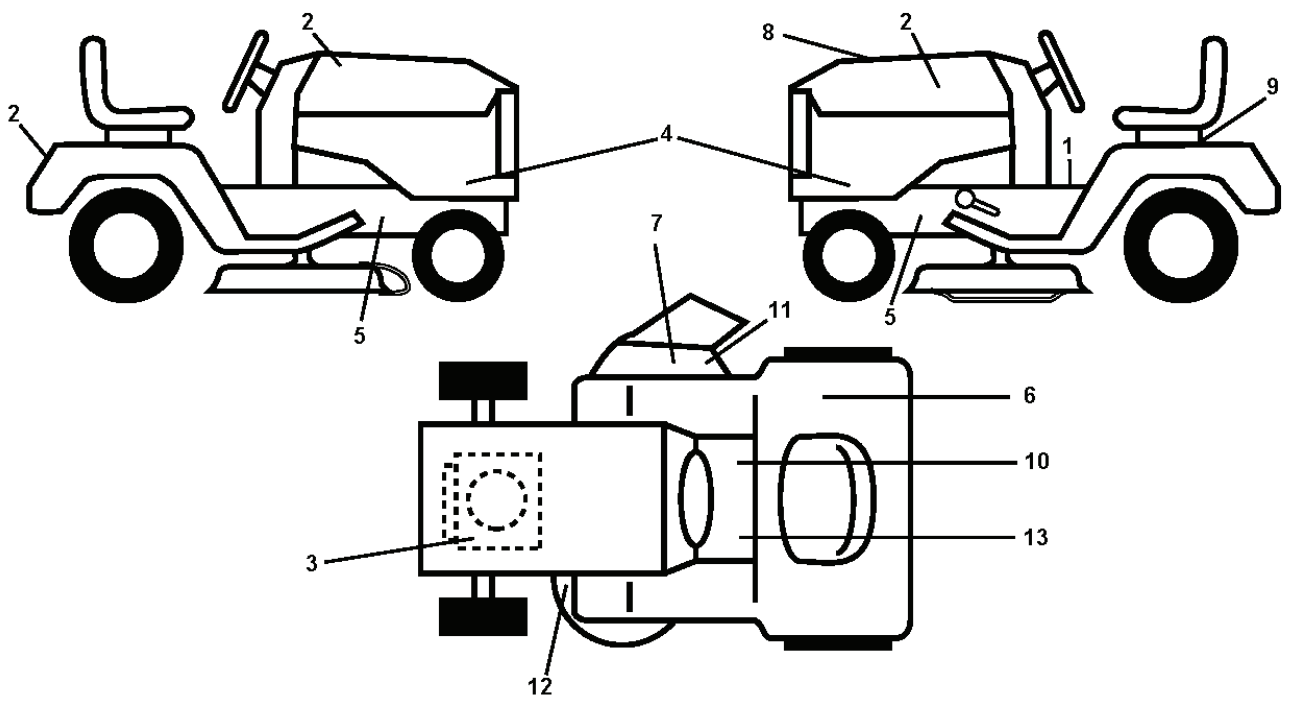

REF.	PART NO.	DESCRIPTION	REMARK	QTY.	KIT
1	532400389	LABEL		1	
2	532429196	DECAL		1	
3	532196841	DECAL		1	
4	532408597	DECAL		1	
5	532159736	DECAL		1	
6	532180432	DECAL		1	
7	532182166	DECAL		1	
8	532432042	DECAL		1	
9	532145005	DECAL		1	
10	532140837	DECAL		1	
11	532196357	DECALC."DANGER DEFLECTEUR"		1	
12	532194302	DECALC.SCHEMA MONTAGE		1	
13	532159737	DECAL		1	
--	532166960	DECAL		1	
--	532162598	DECAL		1	
--	532410805	PAD		1	
--	532411056	PAD		1