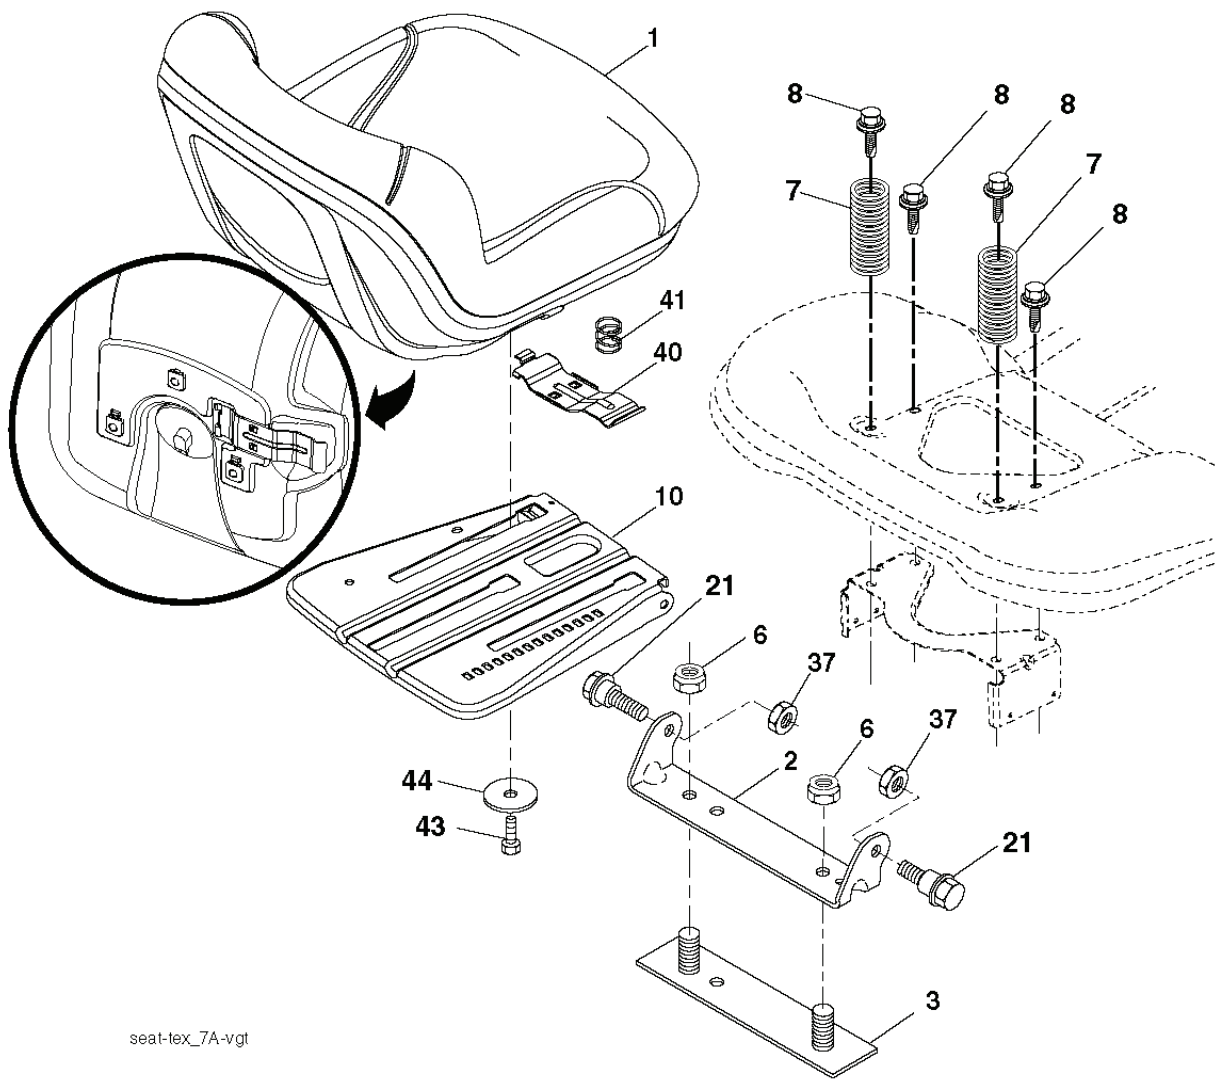

IGNITION SWITCH

POSITION	CIRCUIT	"MAKE"
OFF	M+G+A1	
RUN/OVERRIDE	B+A1	
RUN	B+A1	L+A2
START	B + S + A1	

03107

CHASSIS HARNESS CONNECTOR (MATING SIDE)

DASH HARNESS CONNECTOR (MATING SIDE)

WIRING INSULATED CLIPS
 NOTE: IF WIRING INSULATED CLIPS WERE REMOVED FOR SERVICING OF UNIT, THEY SHOULD BE RE-INSTALLED TO PROPERLY SECURE YOUR WIRING.

●
 NON-REMOVABLE CONNECTIONS

○
 REMOVABLE CONNECTIONS

seat-lex_7A-vgt

REF.	PART NO.	DESCRIPTION	REMARK	QTY.	KIT
1	532424067	SEAT		1	
2	532180166	BRACKET		1	
3	532140675	STRAP		1	
6	873800600	NUT		1	
7	532124181	SPRING		1	
8	532171877	BOLT		1	
10	532196977	PLATE		1	
21	532171852	BOLT		1	
37	873800500	LOCK NUT		1	
40	532197661	HANDLE		1	
41	532198200	SPRING		1	
43	874760612	BOLT		1	
44	819133812	WASHER		1	