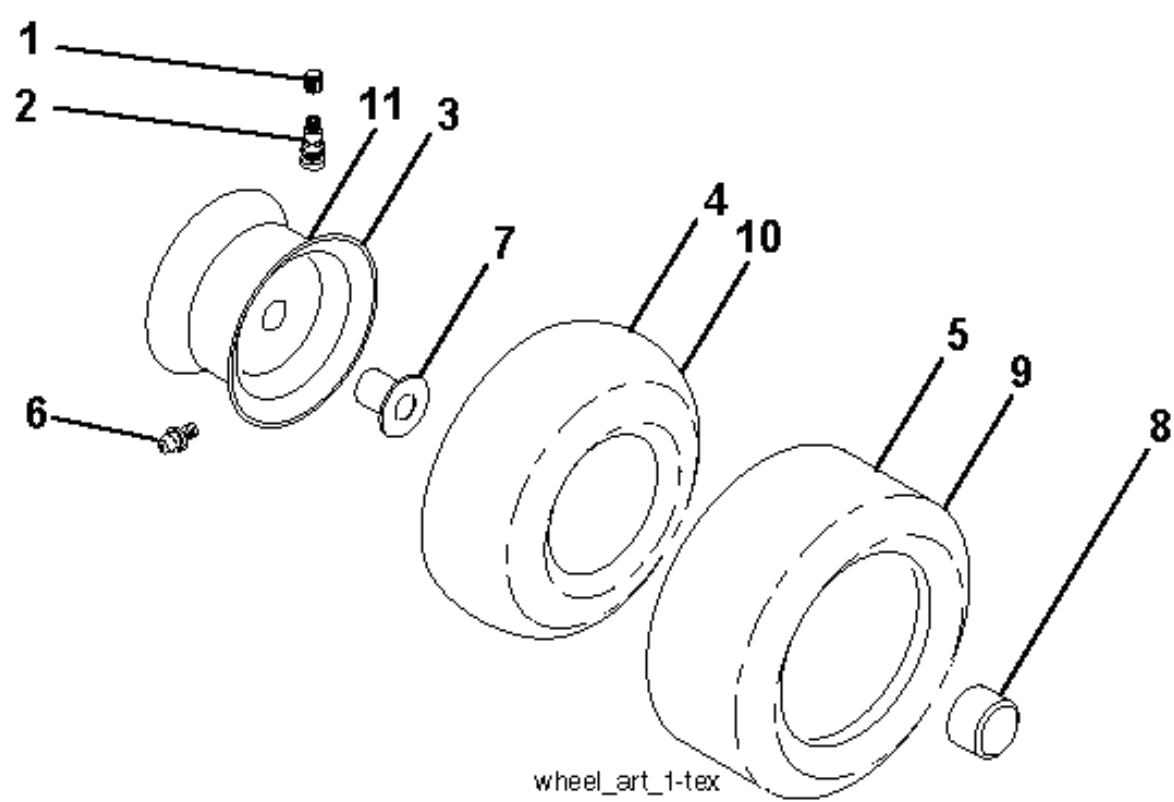

●
 NON-REMOVABLE CONNECTIONS

○
 REMOVABLE CONNECTIONS

seat-lex_7A-vgt

REF.	PART NO.	DESCRIPTION	REMARK	QTY.	KIT
1	532424067	SEAT		1	
2	532180166	BRACKET		1	
3	532140675	STRAP		1	
6	873800600	NUT		1	
7	532124181	SPRING		1	
8	532171877	BOLT		1	
10	532196977	PLATE		1	
21	532171852	BOLT		1	
37	873800500	LOCK NUT		1	
40	532197661	HANDLE		1	
41	532198200	SPRING		1	
43	874760612	BOLT		1	
44	819133812	WASHER		1	

steering-tex_HUSQSR_10_r1

REF.	PART NO.	DESCRIPTION	REMARK	QTY.	KIT
1	532416480	STEERING WHEEL		1	
2	532418168	AXLE		1	
4	532403087	SPINDLE		1	
5	532403088	SPINDLE		1	
6	532124931	WASHER		1	
7	532121748	WASHER		1	
8	812000029	RETAINER RING		1	
9	532121232	HUB CAP		1	
13	532121749	WASHER		1	
14	810040600	WASHER		1	
15	873540600	NUT		1	
16	532429373	SHAFT		1	
19	532194729	PLATE		1	
20	532411139	STEERING COLUMN TUBE		1	
21	532186737	ADAPTER		1	
22	532420537	SUPPORT		1	
26	532415987	KNOB		1	
28	817000612	SCREW		1	
33	810040500	WASHER		1	
35	532194732	PLATE		1	
45	819113812	WASHER		1	
53	532188967	WASHER		1	
57	532407465	BRACKET		1	
58	532194747	BOLT		1	
59	532194748	WASHER		1	
60	873971000	NUT		1	
61	532194740	LINK		1	
62	532194741	LINK		1	
63	817000512	SCREW		1	
64	532199849	SPRING RETAINER		1	
66	871020748	BOLT		1	
67	532194737	BUSHING		1	
68	873900700	NUT		1	
69	532199162	WASHER		1	
70	532196197	BRACKET		1	
71	532190752	SHAFT		1	
72	532428982	BOLT		1	
74	532124937	BEARING COL. STRG.		1	

REF.	PART NO.	DESCRIPTION	REMARK	QTY.	KIT
1	532059192	CAP VALVE		1	
2	532065139	NIPPLE		1	
3	532138336	RIM	Front 6"	1	
4	532059904	HOSE	Front (Service Item Only)	1	
5	532106222	TIRE	Front 15 x 6.0-6	1	
6	532124957	FITTING	(Front Wheel Only)	1	
7	532124959	BEARING	(Front Wheel Only)	1	
8	532175039	HUB CAP		1	
9	532420531	TIRE	Rear 18 x 9.5-8	1	
10	532124926	HOSE	Rear (Service Item Only)	1	
11	532138337	RIM SPROCKET	Rear 8"	1	
--	532144334	SEALING FOAM		1	