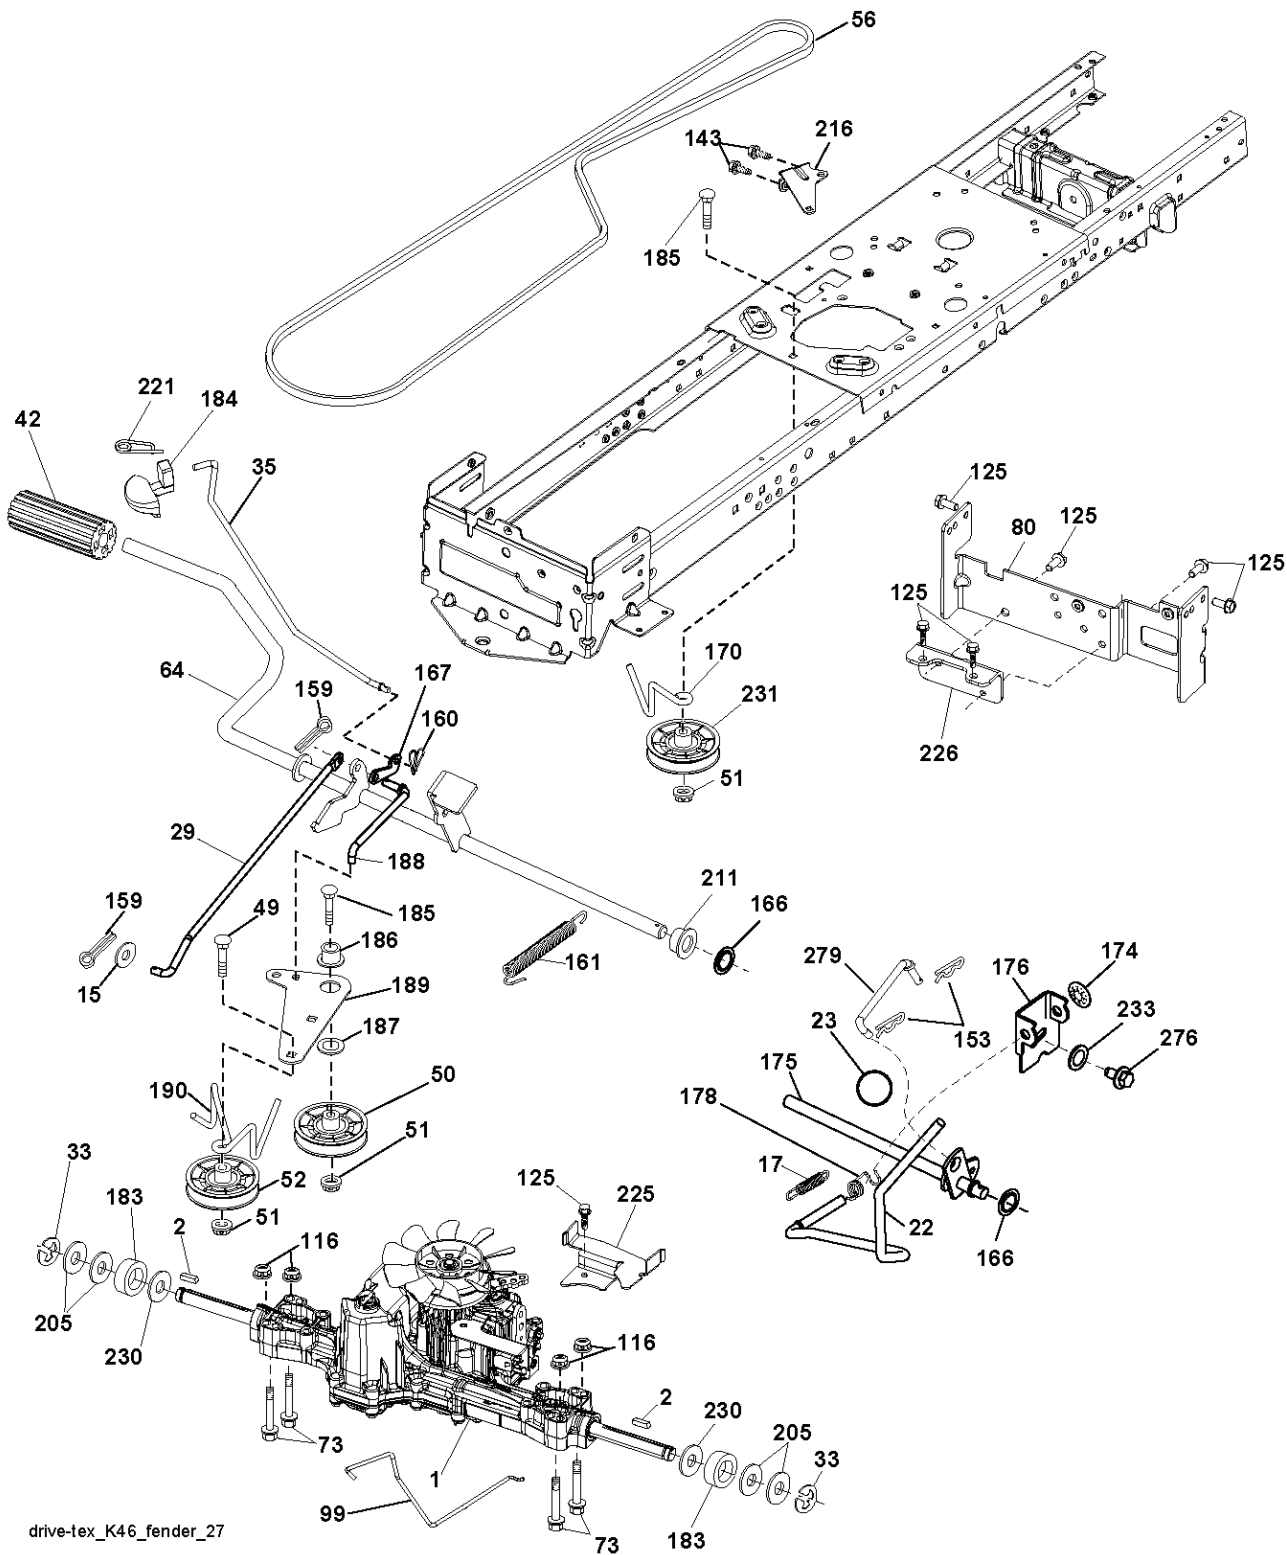

steering-tex_HUSQSR_10_r1

REF.	PART NO.	DESCRIPTION	REMARK	QTY.	KIT
1	532416480	STEERING WHEEL		1	
2	532418168	AXLE		1	
4	532403087	SPINDLE		1	
5	532403088	SPINDLE		1	
6	532124931	WASHER		1	
7	532121748	WASHER		1	
8	812000029	RETAINER RING		1	
9	532121232	HUB CAP		1	
13	532121749	WASHER		1	
14	810040600	WASHER		1	
15	873540600	NUT		1	
16	532429373	SHAFT		1	
19	532194729	PLATE		1	
20	532411139	STEERING COLUMN TUBE		1	
21	532186737	ADAPTER		1	
22	532420537	SUPPORT		1	
26	532415987	KNOB		1	
28	817000612	SCREW		1	
33	810040500	WASHER		1	
35	532194732	PLATE		1	
45	819113812	WASHER		1	
53	532188967	WASHER		1	
57	532407465	BRACKET		1	
58	532194747	BOLT		1	
59	532194748	WASHER		1	
60	873971000	NUT		1	
61	532194740	LINK		1	
62	532194741	LINK		1	
63	817000512	SCREW		1	
64	532199849	SPRING RETAINER		1	
66	871020748	BOLT		1	
67	532194737	BUSHING		1	
68	873900700	NUT		1	
69	532199162	WASHER		1	
70	532196197	BRACKET		1	
71	532190752	SHAFT		1	
72	532428982	BOLT		1	
74	532124937	BEARING COL. STRG.		1	

REF.	PART NO.	DESCRIPTION	REMARK	QTY.	KIT
1	532059192	CAP VALVE		1	
2	532065139	NIPPLE		1	
3	532138336	RIM	Front 6"	1	
4	532059904	HOSE	Front (Service Item Only)	1	
5	532106222	TIRE	Front 15 x 6.0-6	1	
6	532124957	FITTING	(Front Wheel Only)	1	
7	532124959	BEARING	(Front Wheel Only)	1	
8	532175039	HUB CAP		1	
9	532420531	TIRE	Rear 18 x 9.5-8	1	
10	532124926	HOSE	Rear (Service Item Only)	1	
11	532138337	RIM SPROCKET	Rear 8"	1	
--	532144334	SEALING FOAM		1	

REF.	PART NO.	DESCRIPTION	REMARK	QTY.	KIT
1	532400389	LABEL		1	
2	532429196	DECAL		1	
3	532196841	DECAL		1	
4	532408597	DECAL		1	
5	532159736	DECAL		1	
6	532180432	DECAL		1	
7	532182166	DECAL		1	
8	532432042	DECAL		1	
9	532145005	DECAL		1	
10	532140837	DECAL		1	
11	532196357	DECALC."DANGER DEFLECTEUR"		1	
12	532194302	DECALC.SCHEMA MONTAGE		1	
13	532159737	DECAL		1	
--	532166960	DECAL		1	
--	532162598	DECAL		1	
--	532410805	PAD		1	
--	532411056	PAD		1	