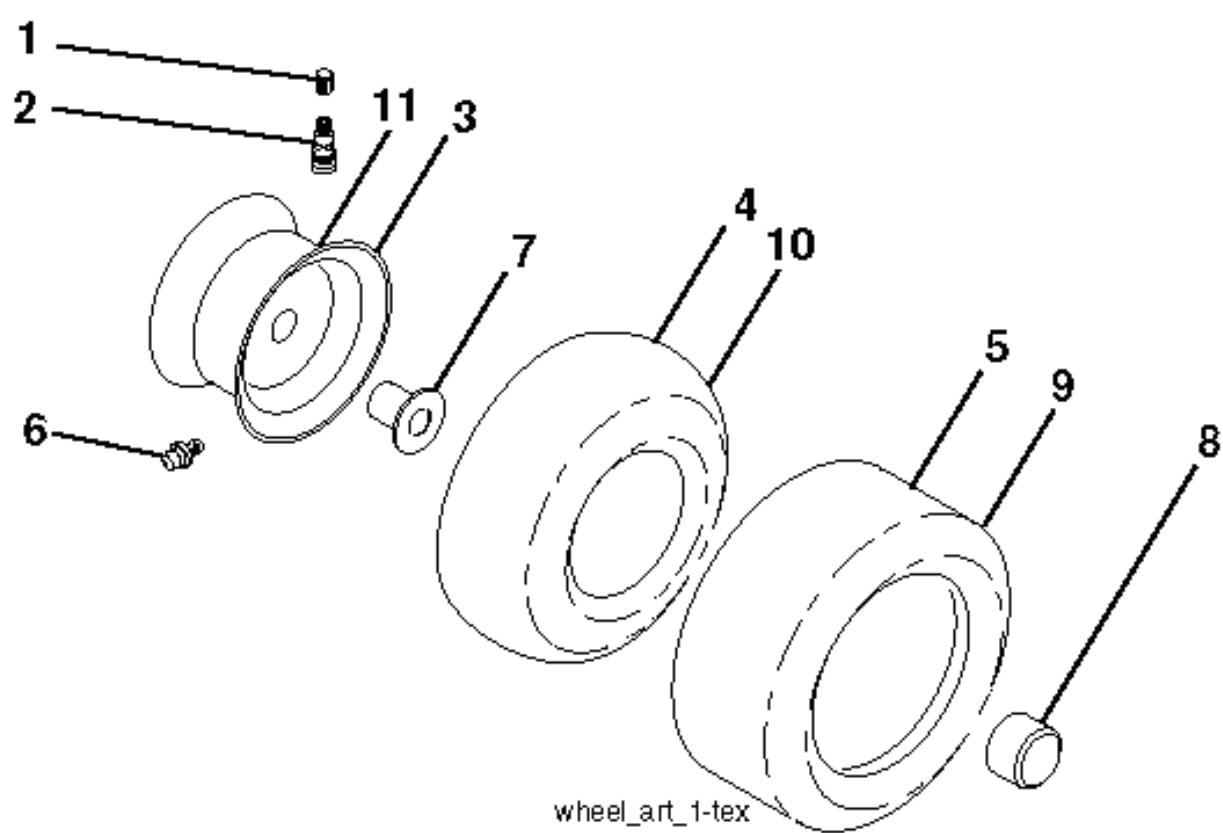

wheel_art_1-tex

REF.	PART NO.	DESCRIPTION	REMARK	QTY.	KIT
1	532059192	CAP VALVE		1	
2	532065139	NIPPLE		1	
3	532425261	RIM	Front 6" x 3.25"	1	
4	532421652	TUBE	(Service Item Only)	1	
5	532123410	TIRE	Front 13" x 5.0"-6"	1	
6	532124957	FITTING	(Front Wheel Only)	1	
7	532124959	BEARING	(Front Wheel Only)	1	
8	532175039	HUB CAP		1	
9	532106230	TIRE	Rear 16" x 6.5"-8"	1	
10	532007154	HOSE	(Service Item Only)	1	
11	532425262	RIM	Rear 8" x 5.375"	1	
--	532144334	SEALING FOAM		1	
	PART NO.		REMARK		KIT