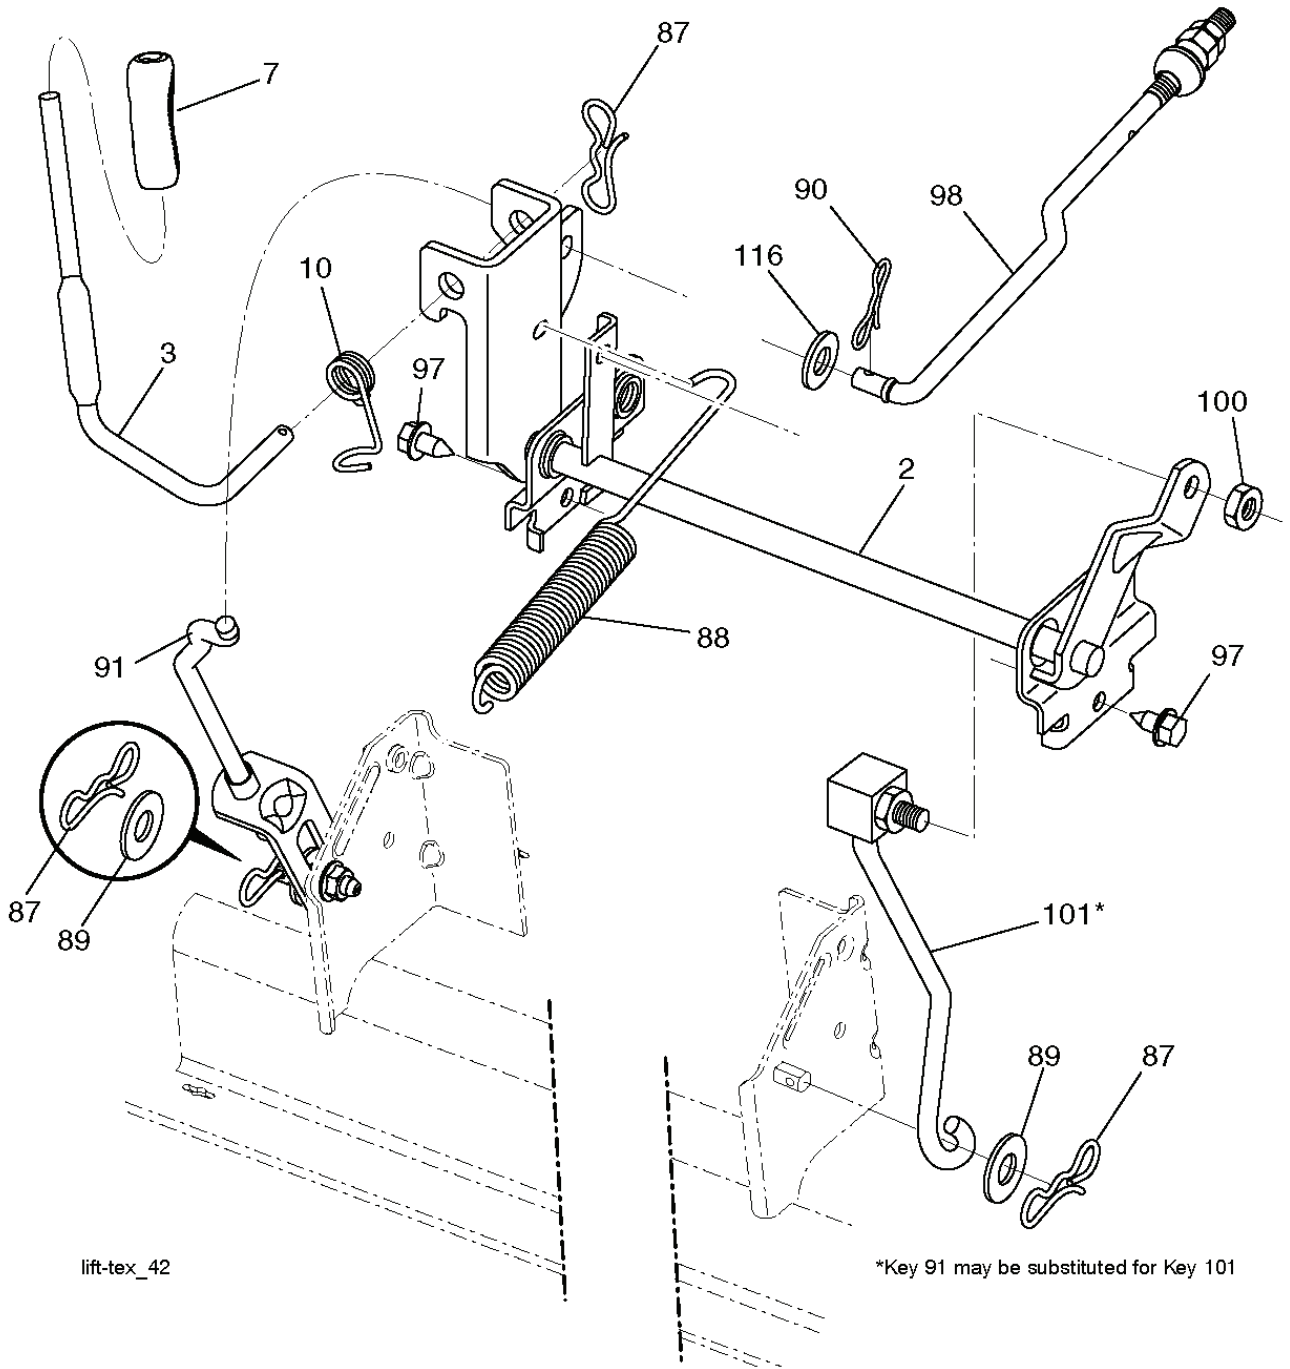

REF.	PART NO.	DESCRIPTION	REMARK	QTY.	KIT
1	532442048	CUTTING DECK		1	
2	532195161	STUD		1	
3	873900500	NUT		1	
4	532417645	BRACKET		1	
5	817000510	BOLT		1	
6	532418863	ARM		1	
7	532416358	SCREW		1	
8	532420252	ARM		1	
9	532199092	SPACER		1	
10	817000616	SCREW		1	
11	532137729	SCREW		1	
12	532199470	ARM		1	
13	872110612	BOLT		1	
14	532156085	BELT GUIDE		1	
15	532146763	PULLEY		1	
16	873900600	NUT		1	
17	532400234	NUT		1	
19	585323901	BEARING		1	
21	532416910	BELT GUARD		1	
22	532175820	PULLEY		1	
23	817490628	SCREW		1	
24	819132012	WASHER		1	
25	532420253	BELT GUARD		1	
26	532420255	COVER		1	
27	532419271	BELT		1	
29	532420895	HINGE PIN		1	
32	532401872	SPRING		1	
33	532187281	BEARING HOUSING		1	
34	587256501	SHAFT		1	
35	532419274	RIDE ON BLADE		1	
37	819131316	WASHER		1	
38	532196539	BOLT		1	
39	584309301	SCREW		1	
40	532419270	BELT GUARD		1	
41	532419265	BELT GUARD		1	
42	817000612	SCREW		1	
43	532416877	PULLEY		1	
67	532403012	HANDLE		1	
68	584953901	BOLT		1	
70	532401246	CLUTCH		1	
72	532417236	CHUTE		1	
73	532425274	CHUTE		1	
74	532124670	RETAINER RING		1	
76	532415598	HOSE COUPLING		1	
80	532423062	NUT		1	
152	532435111	CABLE		1	
--	587253301	MANDREL	Mandrel Assembly (Includes Housing, Shaft Assembly, And Bearing Only - Pulley/ Nut/Washer And Blade Bolt/ Washers Not Included)	1	
--	532440800	CUTTING DECK		1	

lift-tex_42