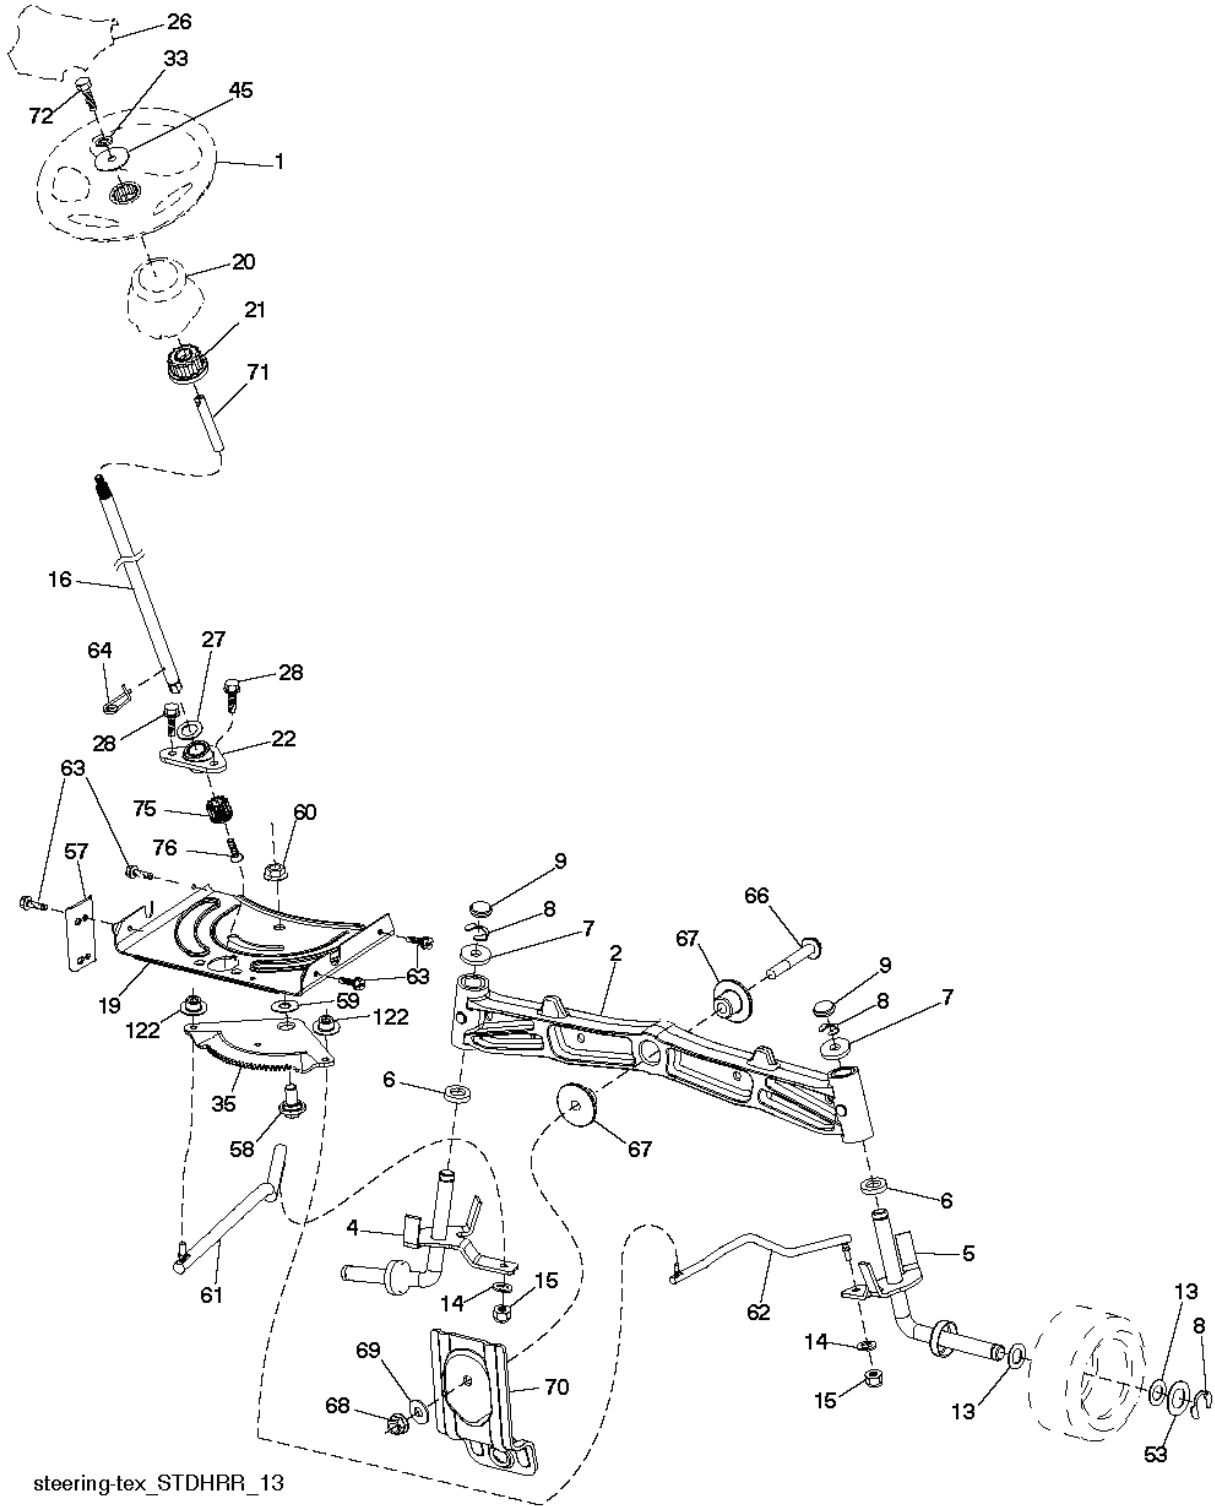

IGNITION SWITCH

POSITION	CIRCUIT	"MAKE"
OFF	M+G+A1	
RUN/OVERRIDE	B+A1	
RUN	B+A1	L+A2
START	B+S+A1	

CHASSIS HARNESS CONNECTOR (C1) (MATING SIDE)

DASH HARNESS CONNECTOR (C1) (MATING SIDE)

WIRING INSULATED CLIPS  
 NOTE: IF WIRING INSULATED CLIPS WERE REMOVED FOR SERVICING OF UNIT, THEY SHOULD BE RE-INSTALLED TO PROPERLY SECURE YOUR WIRING.

NON-REMOVABLE CONNECTIONS

REMOVABLE CONNECTIONS

seat-lex\_6.5SL\_11

---

REF.	PART NO.	DESCRIPTION	REMARK	QTY.	KIT
1	532439819	SEAT		1	
2	532180166	BRACKET		1	
6	873800600	NUT		1	
7	587613301	SPRING		1	
8	532171877	BOLT		1	
10	532196977	PLATE		1	
21	587907801	BOLT		1	
37	873800500	LOCK NUT		1	
40	532439871	HANDLE		1	
41	532198200	SPRING		1	
43	874760612	BOLT		1	
44	819133812	WASHER		1	
46	588090401	BOLT		1	

---

REF.	PART NO.	DESCRIPTION	REMARK	QTY.	KIT
1	532428610	TUBE		1	
2	532441358	BAGGER		1	
3	532413808	NUT		1	
4	579785401	HANDLE ASSY		1	
5	532417632	FRAME		1	
6	532126875	RIVET		1	
7	532441261	COVER		1	
8	532425318	COVER		1	
9	532417629	INSERT		1	
10	532417190	FRAME		1	
11	532417188	SUPPORT		1	
12	532421793	NUT SQUARE		1	
13	532421780	SCREW		1	
15	532421801	SCREW		1	
16	532421566	DEFLECTOR		1	
17	532421749	LEVER		1	
18	532421750	BRACKET		1	
21	532429981	GRASSBAG		1	
22	532142432	SCREW		1	
23	872040410	BOLT		1	
25	532421614	SPRING		1	
26	817490412	SCREW		1	
27	532421262	GROMMET		1	
28	532165787	HANDLE		1	
29	532194208	PIN		1	
46	501406601	SCREW		1	
97	590105701	SCREW		1	