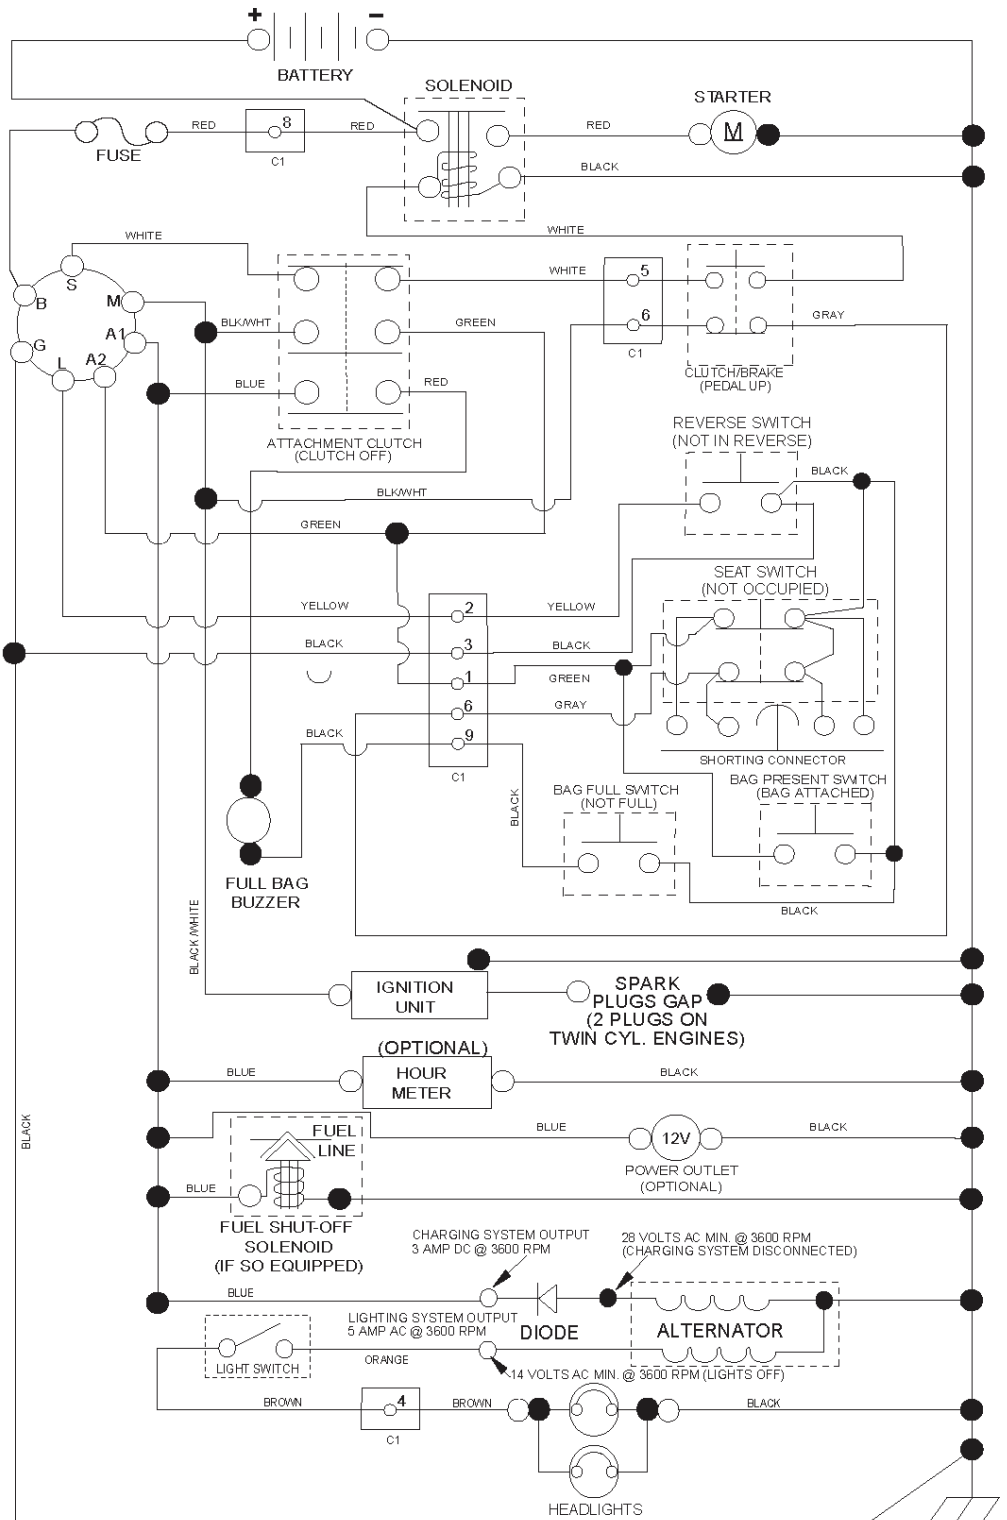

NOTE
YOUR TRACTOR IS EQUIPPED WITH A SPECIAL ALTERNATOR SYSTEM. BECAUSE OF THIS, THE BRIGHTNESS OF THE LIGHTS WILL CHANGE WITH ENGINE SPEED. AT IDLE THE LIGHTS WILL DIM. AS THE ENGINE SPEED IS INCREASED, THE LIGHTS WILL BECOME THEIR BRIGHTEST.