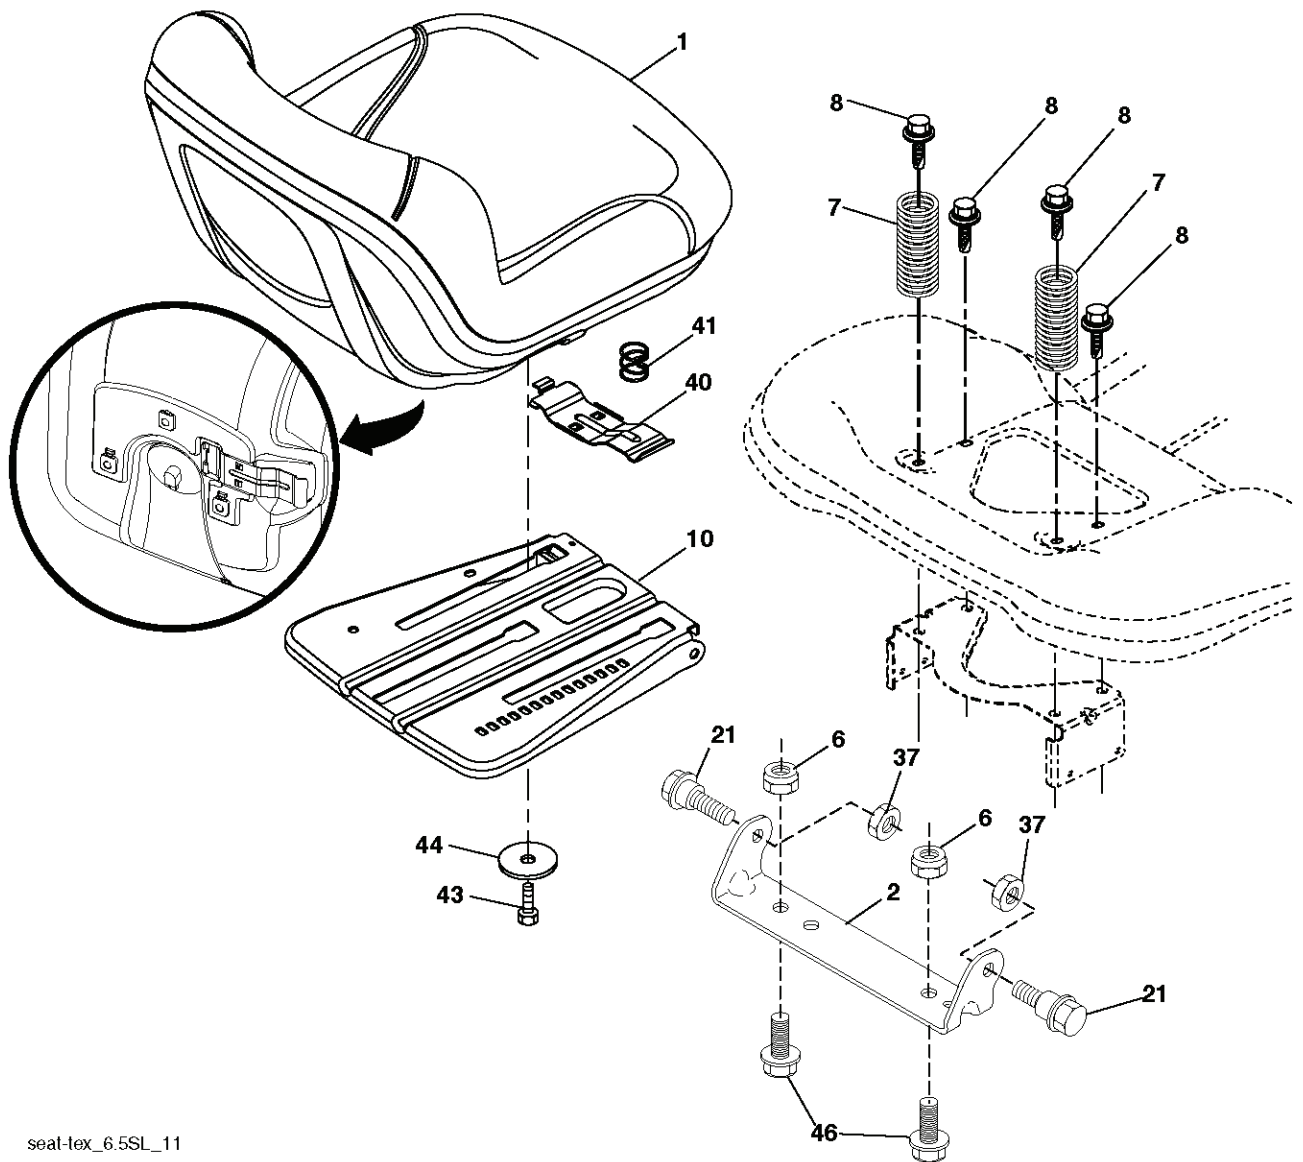

IGNITION SWITCH

POSITION	CIRCUIT	"MAKE"
OFF	M+G+A1	
RUN/OVERRIDE	B+A1	
RUN	B+A1	L+A2
START	B+S+A1	

CHASSIS HARNESS CONNECTOR (C1) (MATING SIDE)

DASH HARNESS CONNECTOR (C1) (MATING SIDE)

WIRING INSULATED CLIPS  
 NOTE: IF WIRING INSULATED CLIPS WERE REMOVED FOR SERVICING OF UNIT, THEY SHOULD BE RE-INSTALLED TO PROPERLY SECURE YOUR WIRING.

NON-REMOVABLE CONNECTIONS

REMOVABLE CONNECTIONS

seat-lex\_6.5SL\_11

---

REF.	PART NO.	DESCRIPTION	REMARK	QTY.	KIT
1	532439819	SEAT		1	
2	532180166	BRACKET		1	
6	873800600	NUT		1	
7	587613301	SPRING		1	
8	532171877	BOLT		1	
10	532196977	PLATE		1	
21	587907801	BOLT		1	
37	873800500	LOCK NUT		1	
40	532439871	HANDLE		1	
41	532198200	SPRING		1	
43	874760612	BOLT		1	
44	819133812	WASHER		1	
46	588090401	BOLT		1	