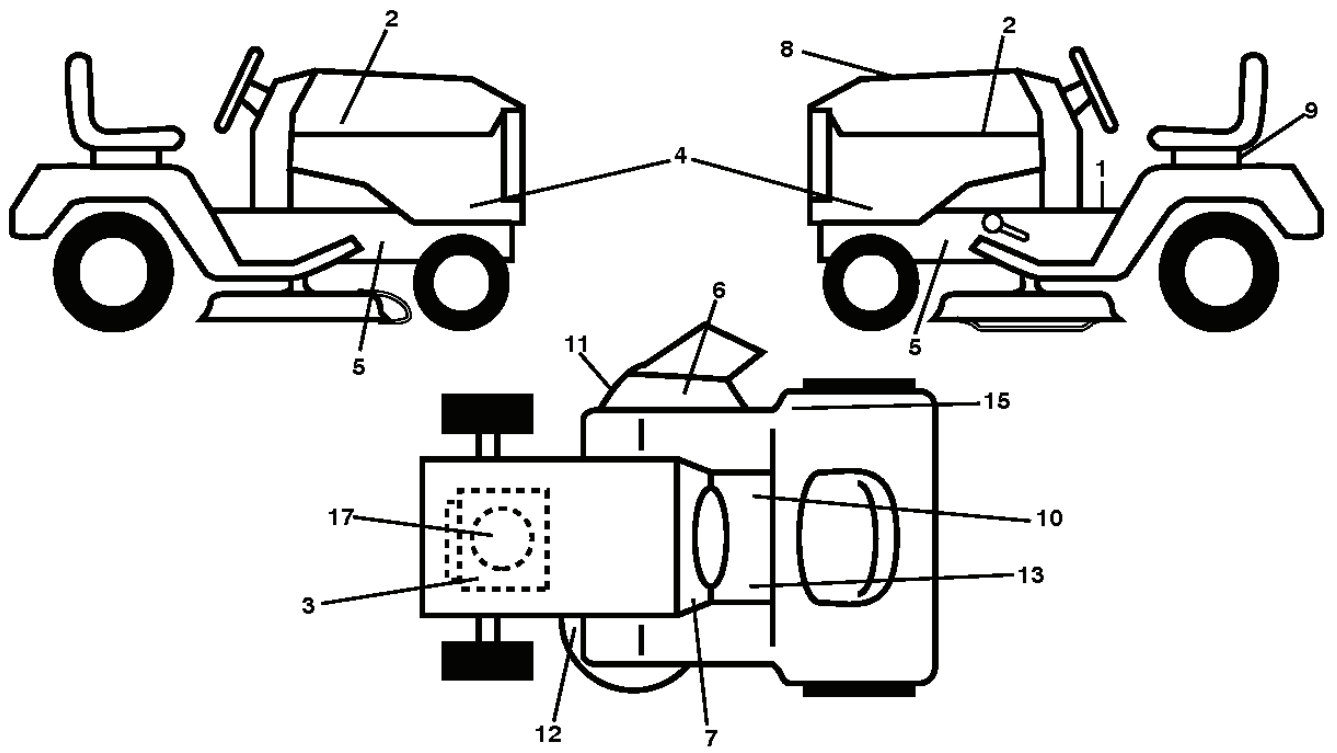

REF.	PART NO.	DESCRIPTION	REMARK	QTY.	KIT
1	581578101	DECAL		1	
2	581627301	DECAL		1	
3	581579701	DECAL		1	
4	587396401	DECAL		1	
5	581579601	DECAL		1	
6	584904601	DECAL		1	
7	586066201	DECAL		1	
8	588710001	DECAL		1	
9	532145005	DECAL		1	
10	581578001	DECAL		1	
11	581579401	DECAL		1	
12	581580004	DECAL		1	
13	581724001	DECAL		1	
15	581724102	DECAL		1	
17	501686301	DECAL		1	
--	581724801	DECAL		1	
--	532441409	PAD		1	
--	532441410	PAD		1