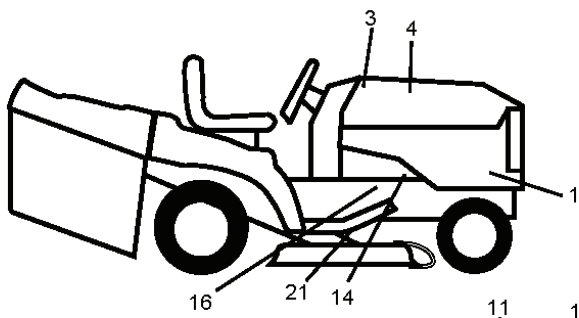

REF.	PART NO.	DESCRIPTION	REMARK	QTY.	KIT
1	532412241	DECAL		1	
2	532400389	LABEL		1	
3	532429196	DECAL		1	
4	532431135	DECAL		1	
5	532180435	DECAL		1	
6	532196841	DECAL		1	
8	532159737	DECAL		1	
10	532145005	DECAL		1	
11	532182166	DECAL		1	
12	532180432	DECAL		1	
14	532159736	DECAL		1	
16	532401146	DECAL		1	
17	532140837	DECAL		1	
21	532166286	DECAL		1	
--	532138311	DECAL		1	
--	532181916	PROTEGE*RPL.PAR 532179768418		1	
--	532181917	PROTEGE*RPL.PAR 532179769418		1