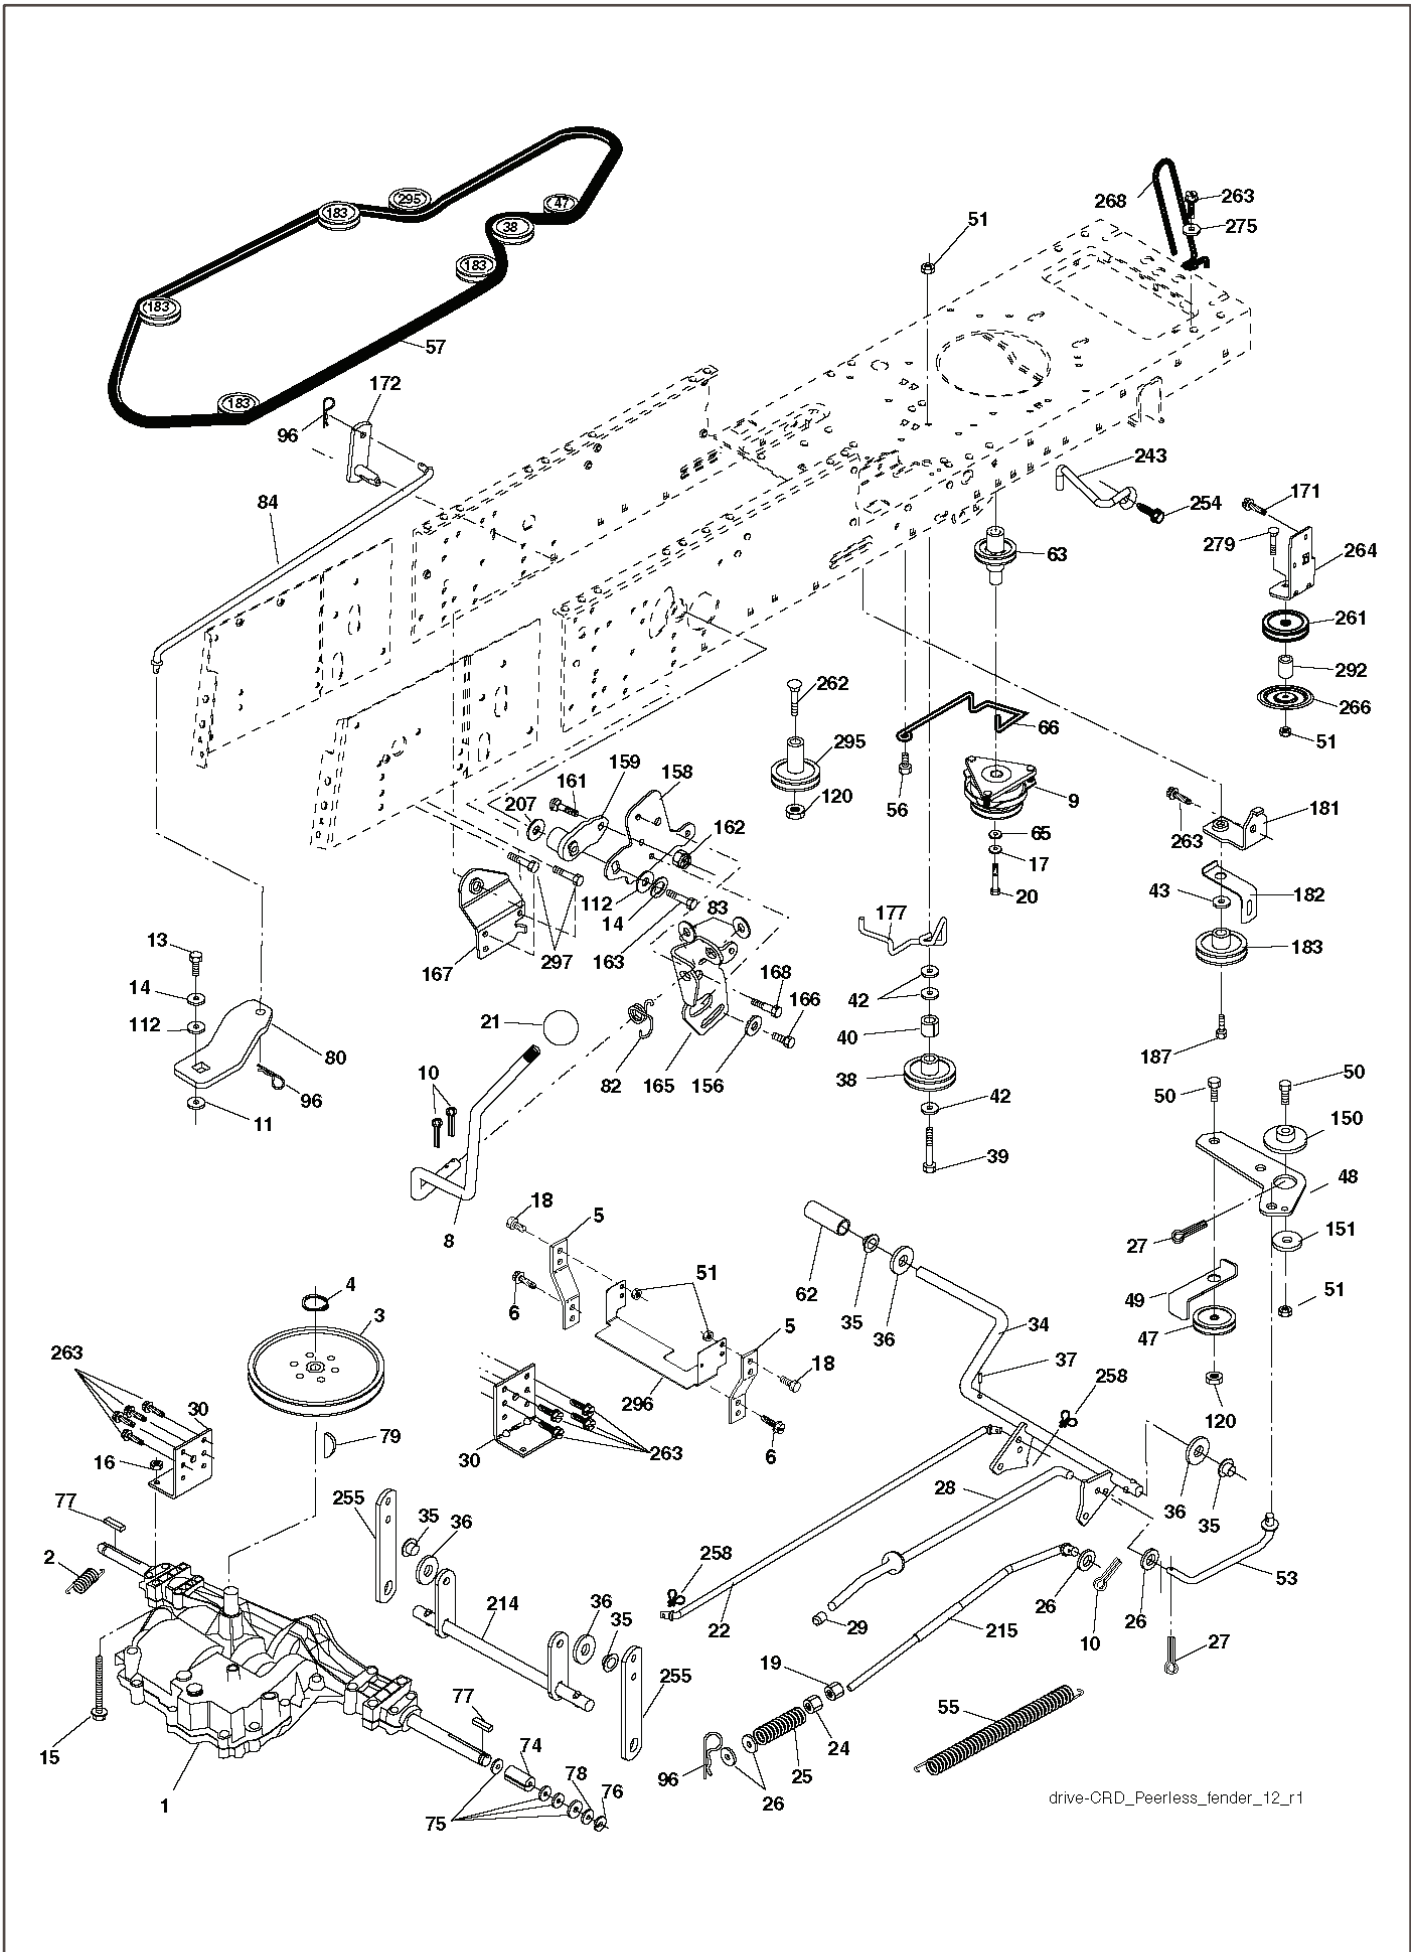

drive-CRD_Peerless_fender_12_r1

REF.	PART NO.	DESCRIPTION	REMARK	QTY.	KIT
1	583016801	TRANSAXLE.6SPCRD	Transaxle Peerless 206-546	1	
2	532146682	SPRING		1	
3	532165999	PULLEY		1	
4	812000028	CLIP		1	
5	532121520	BRACKET		1	
6	817060512	SCREW		1	
8	532192706	LEVER		1	
9	532198143	CLUTCH		1	
10	876020416	SPLIT PIN		1	
11	532105701	WASHER		1	
13	874550412	BOLT		1	
14	810040400	WASHER		1	
15	874490544	SCREW		1	
16	873800500	LOCK NUT		1	
17	532126197	WASHER		1	
18	874780616	BOLT		1	
19	873800600	NUT		1	
20	532173937	BOLT		1	
21	532121274	KNOB		1	
22	532175607	ROD		1	
24	873350600	NUT		1	
25	532106888	SPRING		1	
26	819131316	WASHER		1	
27	876020412	SPLIT PIN		1	
28	532175765	SHAFT		1	
29	532124236	PLUNGER		1	
30	532174973	BRACKET		1	
34	532175578	SHAFT		1	
35	532120183	BEARING		1	
36	819211616	WASHER		1	
37	532124963	PIN RETAINING SCREW		1	
38	532165936	PULLEY		1	
39	874760644	BOLT		1	
40	532124965	SPACER		1	
42	819131312	WASHER		1	
43	819111012	WASHER		1	
47	532127783	PULLEY		1	
48	532154407	GUIDE		1	
49	532123205	BELT GUIDE		1	
50	872110612	BOLT		1	
51	873680600	NUT		1	
53	532199652	TIGE DE TENSION POULIE		1	
55	532105709	SPRING		1	
56	817060620	SCREW		1	
57	532165631	BELT		1	
62	532124872	PEDAL RUBBER		1	
63	532180397	PULLEY		1	
65	810040700	WASHER		1	
66	532154778	TENSIONER		1	
74	532137057	SPACER		1	
75	532121749	WASHER		1	
76	812000001	RETAINER RING		1	
77	532123583	KEY		1	
78	532121748	WASHER		1	
79	532125096	WOODRUFF KEY		1	
80	532145090	LEVER		1	
82	532165711	SPRING		1	
83	819171216	WASHER		1	
84	532165621	LINK		1	
96	532124788	RETAINER RING		1	
112	819091210	WASHER		1	
120	873900600	NUT		1	
150	532165850	BUSHING		1	
151	819133210	WASHER		1	
156	532166002	WASHER		1	
158	532165589	BRACKET		1	
159	532183900	LEVER		1	
161	872140406	BOLT		1	
162	873680400	NUT		1	
163	874780416	BOLT		1	
165	532165623	BRACKET		1	
166	817490510	SCREW		1	
167	532165588	BRACKET		1	
168	532165492	BOLT		1	
171	817490608	SCREW		1	
172	532165635	SHAFT		1	
177	532165932	HOLDER		1