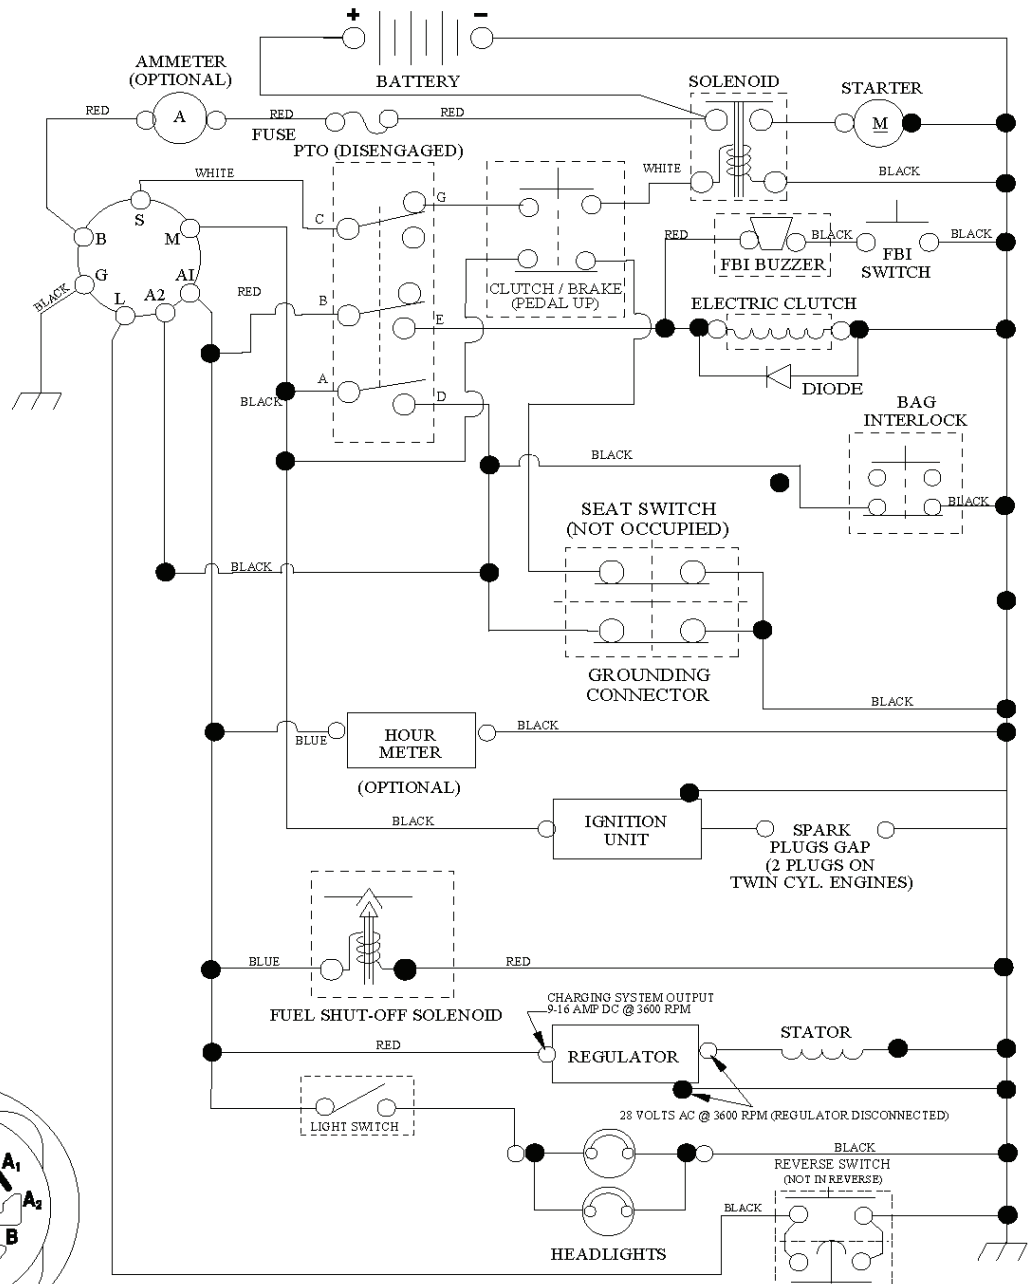

IGNITION SWITCH

POSITION	CIRCUIT	"MAKE"
OFF	M+G+A1	
RUN/OVERRIDE	B+A1	
RUN	B+A1	L+A2
START	B + S + A1	

WIRING INSULATED CLIPS
NOTE: IF WIRING INSULATED CLIPS WERE REMOVED FOR SERVICING OF UNIT, THEY SHOULD BE RE-INSTALLED TO PROPERLY SECURE YOUR WIRING.

03048

PTO SWITCH

POSITION	CIRCUIT
OFF	C + G, B + H
ON	C + F, B + E, A + D

● NON-REMOVABLE CONNECTIONS

○ REMOVABLE CONNECTIONS