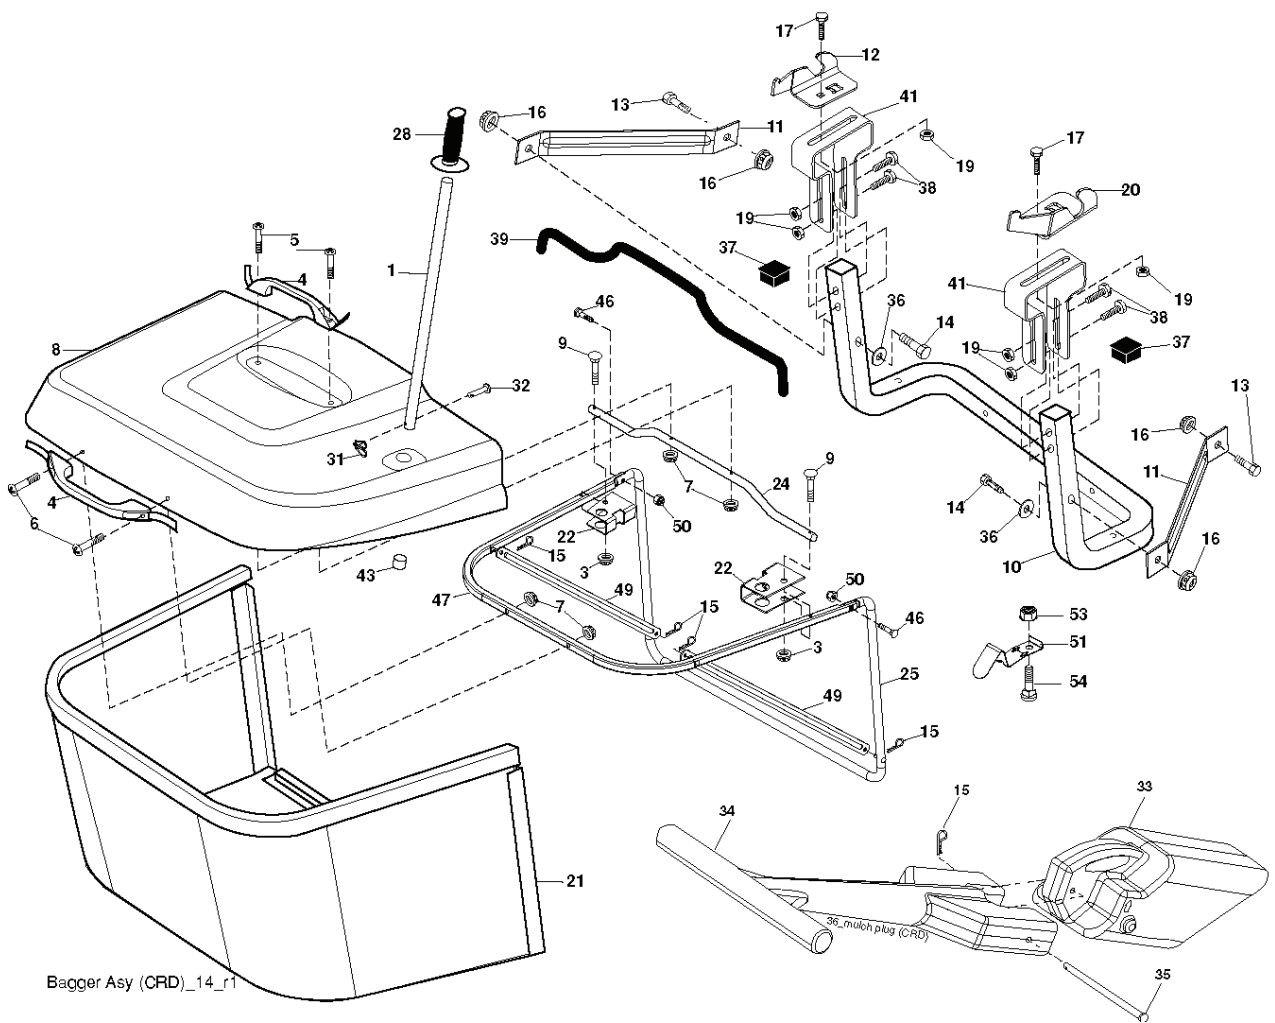

Bagger Asy (CRD)_14_r1

REF.	PART NO.	DESCRIPTION	REMARK	QTY.	KIT
1	532428610	TUBE		1	
3	532123976	LOCKNUT		1	
4	532169916	HANDLE		1	
5	874981024	SCREW		1	
6	874981032	SCREW		1	
7	873401000	NUT		1	
8	532181095	COVER		1	
9	872140418	BOLT		1	
10	532181282	TUBE		1	
11	532165719	ROD		1	
12	532188848	BRACKET		1	
13	874760612	BOLT		1	
14	874520636	BOLT		1	
16	873900600	NUT		1	
15	532124670	RETAINER RING		1	
17	872140506	BOLT		1	
19	873900500	NUT		1	
20	532188847	BRACKET		1	
21	532406180	COLLECTION BAG		1	
22	532165781	CLAMP		1	
24	532165783	FRAME		1	
25	532193705	PIPE		1	
28	532165787	HANDLE		1	
31	532169484	PIN		1	
32	532126875	RIVET		1	
33	532428683	MULCH PLUG		1	
34	532165570	HANDLE		1	
35	532165572	PIN RETAINING SCREW		1	
36	819132012	WASHER		1	
37	532175401	PLUG		1	
38	872010520	BOLT		1	
39	532416257	SEALING		1	
41	532169683	BRACKET		1	
43	532174083	PLUG		1	
46	872110510	BOLT		1	
47	532193704	PIPE		1	
49	532193305	ROD		1	
50	873800500	LOCK NUT		1	
51	532199903	LATCH		1	
53	873510400	NUT		1	
54	872140406	BOLT		1