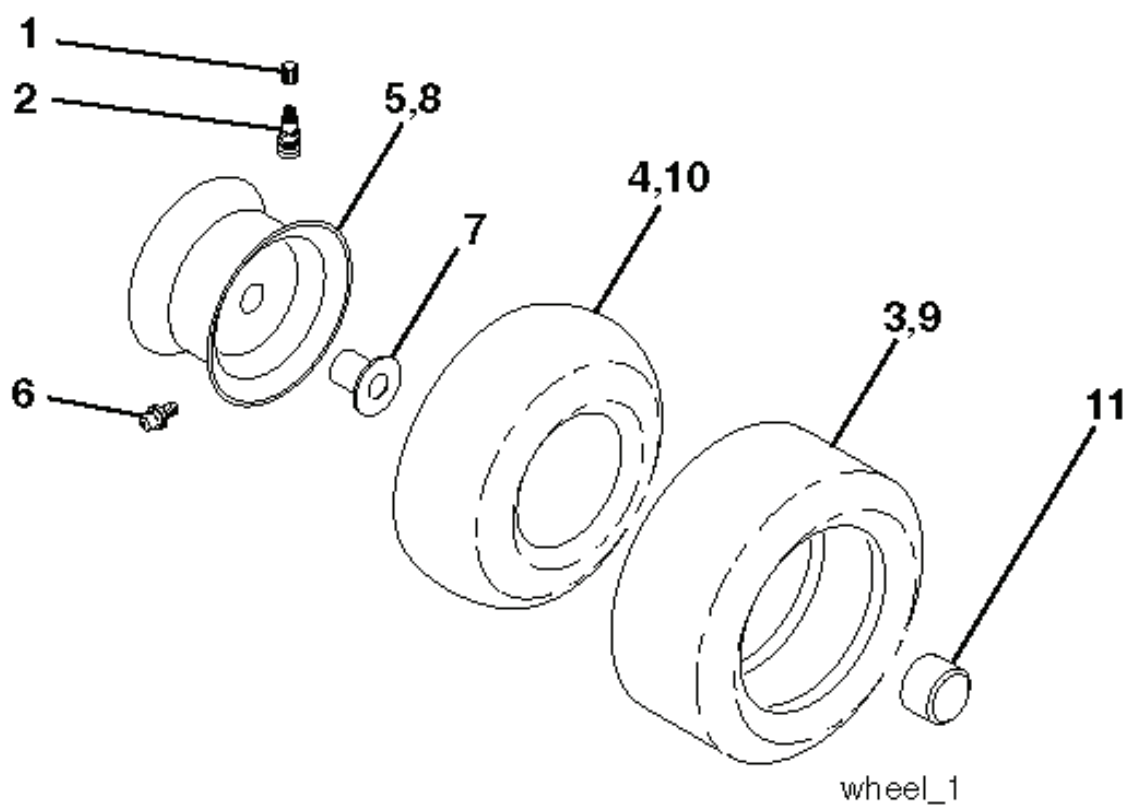

CT151, 96061027500, 2010-01

SPARE PARTS LIST

OPTIONAL EQUIPMENT
Spark Arrester

REF.	PART NO.	DESCRIPTION	REMARK	QTY.	KIT
1	532183897	CONTROL		1	
2	532416358	SCREW		1	
3	000000000	W/O DESCRIPTION	Engine Kohler SV470-0212	1	
4	532188655	MUFFLER		1	
8	532171877	BOLT		1	
13	532185909	GASKET		1	
23	532169837	HEAT SHIELD		1	
29	532137180	SPARK ARRESTER KIT		1	
31	532407545	FUEL TANK		1	
32	532430220	FUEL CAP		1	
33	532123487	HOSE CLAMP		1	
37	532137040	HOSE		1	
44	817670412	SCREW		1	
45	817000612	SCREW		1	
46	819091416	WASHER		1	
72	532192334	SCREW		1	
81	873510400	NUT		1	
91	532187495	BUSHING		1	
105	817120616	SCREW		1	
117	532188654	TUBE EXHAUST		1	
119	532199768	* LENKRAD		1	
120	532199767	GUARD		1	
121	532196688	NUT		1	
122	532421922	EXTENSION PIPE		1	
123	817670508	SCREW		1	
136	532137729	SCREW		1	

03048

PTO SWITCH

POSITION	CIRCUIT
OFF	C + G, B + H
ON	C + F, B + E, A + D

● NON-REMOVABLE CONNECTIONS

○ REMOVABLE CONNECTIONS

seat_lt.knob_7(CRD)

REF.	PART NO.	DESCRIPTION	REMARK	QTY.	KIT
1	532190120	SIEGE CONDUCTEUR		1	
2	532140551	BRACKET		1	
3	871110616	SCREW		1	
4	819131610	WASHER		1	
5	532145006	CLIP		1	
6	873800600	NUT		1	
7	532124181	SPRING		1	
8	817000616	SCREW		1	
9	819131614	WASHER		1	
10	532195530	BERCEAU DE SIEGE CONDUCTEUR		1	
11	532166369	WING NUT		1	
12	532174648	BRACKET		1	
13	532121248	BUSHING		1	
14	872050412	BOLT		1	
15	532134300	SPACER		1	
16	532121250	SPRING		1	
17	532123976	LOCKNUT		1	
21	532171852	BOLT		1	
22	873800500	LOCK NUT		1	
24	819171912	WASHER		1	
25	532127018	BOLT		1	

REF.	PART NO.	DESCRIPTION	REMARK	QTY.	KIT
1	532059192	CAP VALVE		1	
2	532065139	NIPPLE		1	
3	532106222	TIRE	Front 15 x 6.0 - 6	1	
4	532059904	HOSE	Front	1	
5	532138336	RIM	Front 6"	1	
6	532124957	FITTING	(Front Wheel Only)	1	
7	532124959	BEARING	(Front Wheel Only)	1	
8	532138337	RIM SPROCKET	Rear 8"	1	
9	532420531	TIRE	Rear 18 x 9.5-8	1	
10	532124926	HOSE	Rear 9.5 x 8	1	
11	532175039	HUB CAP		1	
--	532144334	SEALING FOAM		1	