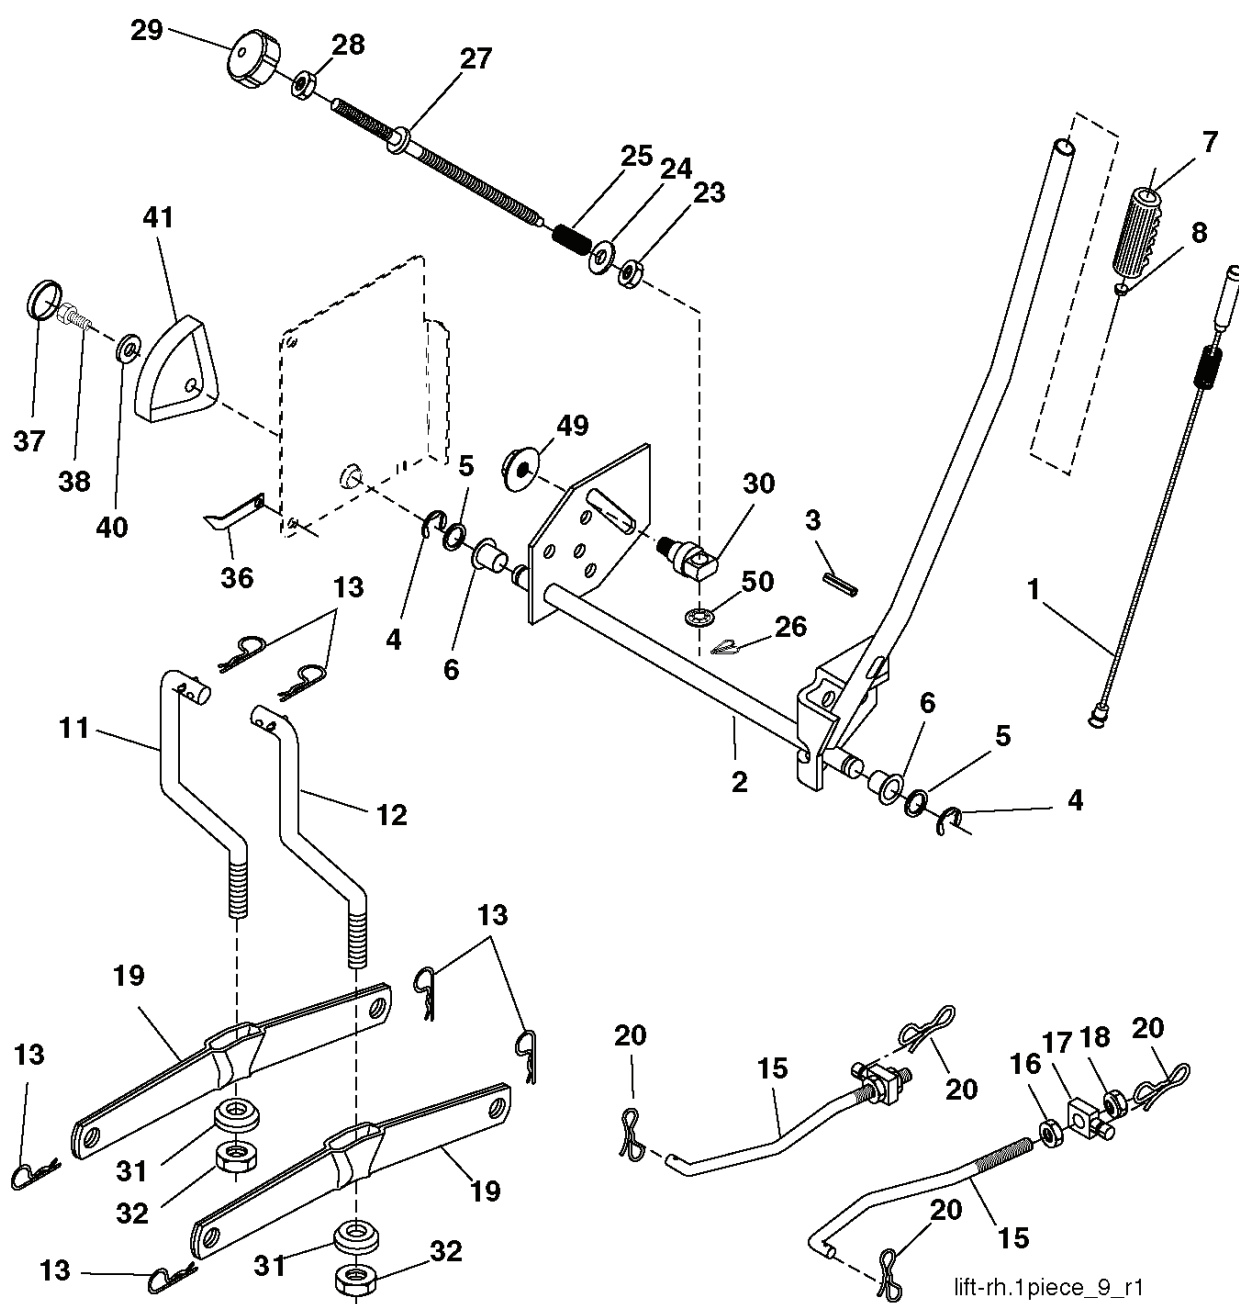

lift-rh.1piece_9_r1

REF.	PART NO.	DESCRIPTION	REMARK	QTY.	KIT
1	532404981	PLUNGE		1	
2	532159471	LEVER		1	
3	532105767	PIN RETAINING SCREW		1	
4	812000002	RETAINER RING		1	
5	819211621	WASHER		1	
6	532120183	BEARING		1	
7	532125631	HANDLE		1	
8	532122365	PLUG		1	
11	532165829	ROD		1	
12	532165831	ROD		1	
13	532124670	RETAINER RING		1	
15	532173288	LINK		1	
16	873350800	NUT		1	
17	532175689	BRACKET		1	
18	873800800	NUT		1	
19	532139868	LEVER		1	
20	532194209	SPRING		1	
23	532110807	NUT		1	
24	819131016	WASHER		1	
25	532164024	SPRING		1	
26	532169484	PIN		1	
27	532164543	ROD		1	
28	873350600	NUT		1	
29	532138057	KNOB		1	
30	532150233	TRUNNION		1	
31	532169865	BEARING		1	
32	873540600	NUT		1	
36	532155097	INDICATOR		1	
37	532123935	PLUG		1	
38	817060516	SCREW		1	
40	819112410	WASHER		1	
41	532123934	INDICATOR		1	
49	532145212	NUT		1	
50	532110452	NUT		1