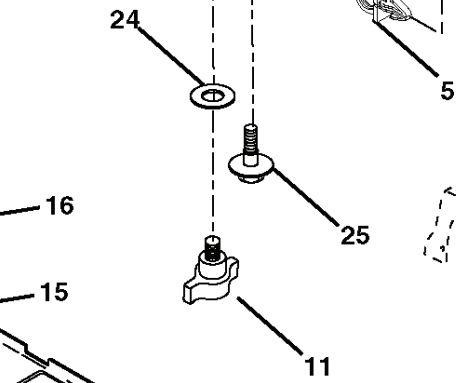

IGNITION SWITCH

POSITION	CIRCUIT	"MAKE"
OFF	M+G+A1	
RUN/OVERRIDE	B+A1	
RUN	B+A1	L+A2
START	B + S + A1	

WIRING INSULATED CLIPS
 NOTE: IF WIRING INSULATED CLIPS WERE REMOVED FOR SERVICING OF UNIT, THEY SHOULD BE RE-INSTALLED TO PROPERLY SECURE YOUR WIRING.

03048

PTO SWITCH

POSITION	CIRCUIT
OFF	C + G, B + H
ON	C + F, B + E, A + D

● NON-REMOVABLE CONNECTIONS

○ REMOVABLE CONNECTIONS

seat_lt.knob_7(CRD)

REF.	PART NO.	DESCRIPTION	REMARK	QTY.	KIT
1	532190120	SIEGE CONDUCTEUR		1	
2	532140551	BRACKET		1	
3	871110616	SCREW		1	
4	819131610	WASHER		1	
5	532145006	CLIP		1	
6	873800600	NUT		1	
7	532124181	SPRING		1	
8	817000616	SCREW		1	
9	819131614	WASHER		1	
10	532195530	BERCEAU DE SIEGE CONDUCTEUR		1	
11	532166369	WING NUT		1	
12	532174648	BRACKET		1	
13	532121248	BUSHING		1	
14	872050412	BOLT		1	
15	532134300	SPACER		1	
16	532121250	SPRING		1	
17	532123976	LOCKNUT		1	
21	532171852	BOLT		1	
22	873800500	LOCK NUT		1	
24	819171912	WASHER		1	
25	532127018	BOLT		1	

REF.	PART NO.	DESCRIPTION	REMARK	QTY.	KIT
1	532059192	CAP VALVE		1	
2	532065139	NIPPLE		1	
3	532106222	TIRE	Front 15 x 6.0 - 6	1	
4	532059904	HOSE	Front	1	
5	532138336	RIM	Front 6"	1	
6	532124957	FITTING	(Front Wheel Only)	1	
7	532124959	BEARING	(Front Wheel Only)	1	
8	532138337	RIM SPROCKET	Rear 8"	1	
9	532420531	TIRE	Rear 18 x 9.5-8	1	
10	532124926	HOSE	Rear 9.5 x 8	1	
11	532175039	HUB CAP		1	
--	532144334	SEALING FOAM		1	