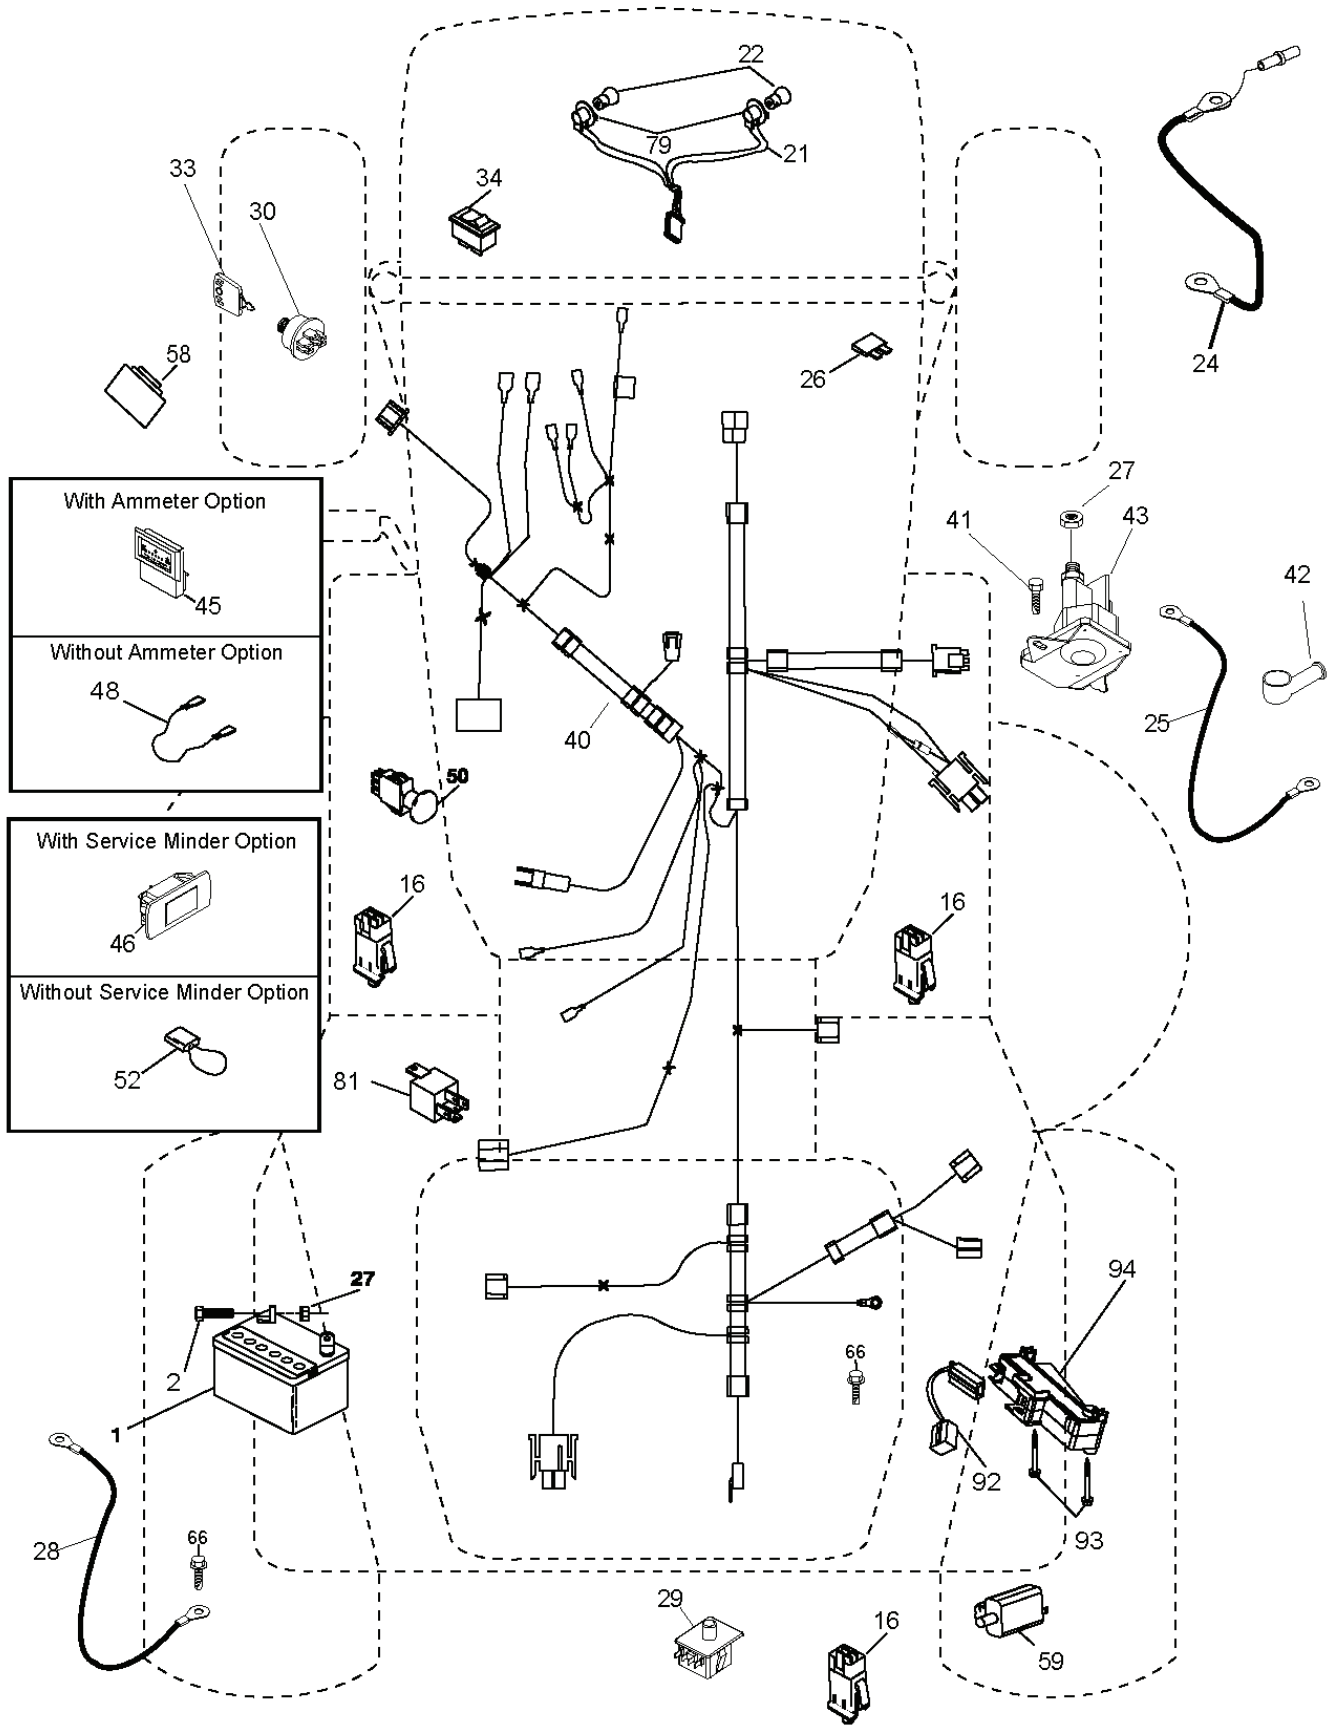

C03

REF.	PART NO.	DESCRIPTION	REMARK	QTY.	KIT
1	532163465	BATTERY		1	
2	874760412	BOLT		1	
16	532176138	MICRO SWITCH		1	
21	532400252	HARNESS		1	
22	532004152	BULB		1	
24	532165987	CABLE		1	
25	532421299	CABLE		1	
26	532175158	FUSE		1	
27	873510400	NUT		1	
28	532127725	CABLE		1	
29	532192749	SWITCH.SEAT.DP W/RAMPS		1	
30	532193350	IGNITION MODULE		1	
33	532411935	KEY		1	
34	532110712	SWITCH		1	
40	532197434	CABLE ASSY		1	
41	871110408	BOLT		1	
42	532131563	COVER		1	
43	532192507	SOLENOID		1	
48	532140844	ADAPTER		1	
50	532174651	SWITCH		1	
52	532141940	WIRE		1	
58	532169419	BUZZER		1	
59	532180379	SWITCH FBI		1	
66	817490608	SCREW		1	
79	532175242	HOLDER		1	
81	532109748	RELAY		1	
92	532196615	CABLE ASSY		1	
93	532192540	SCREW		1	
94	532191834	MODULE.REVERSE.ROS		1