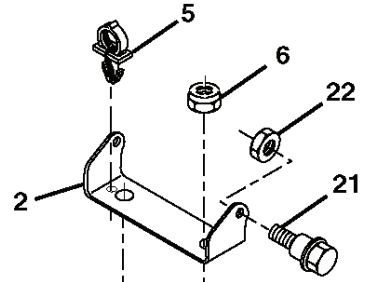

IGNITION SWITCH

POSITION	CIRCUIT	"MAKE"
OFF	M+G+A1	
RUN/OVERRIDE	B+A1	
RUN	B+A1	L+A2
START	B + S + A1	

WIRING INSULATED CLIPS
 NOTE: IF WIRING INSULATED CLIPS WERE REMOVED FOR SERVICING OF UNIT, THEY SHOULD BE RE-INSTALLED TO PROPERLY SECURE YOUR WIRING.

03048

PTO SWITCH

POSITION	CIRCUIT
OFF	C + G, B + H
ON	C + F, B + E, A + D

● NON-REMOVABLE CONNECTIONS

○ REMOVABLE CONNECTIONS

seat_lt.knob_7(CRD)

REF.	PART NO.	DESCRIPTION	REMARK	QTY.	KIT
1	532190120	SIEGE CONDUCTEUR		1	
2	532140551	BRACKET		1	
3	871110616	SCREW		1	
4	819131610	WASHER		1	
5	532145006	CLIP		1	
6	873800600	NUT		1	
7	532124181	SPRING		1	
8	817000616	SCREW		1	
9	819131614	WASHER		1	
10	532195530	BERCEAU DE SIEGE CONDUCTEUR		1	
11	532166369	WING NUT		1	
12	532174648	BRACKET		1	
13	532121248	BUSHING		1	
14	872050412	BOLT		1	
15	532134300	SPACER		1	
16	532121250	SPRING		1	
17	532123976	LOCKNUT		1	
21	532171852	BOLT		1	
22	873800500	LOCK NUT		1	
24	819171912	WASHER		1	
25	532127018	BOLT		1	

REF.	PART NO.	DESCRIPTION	REMARK	QTY.	KIT
1	532059192	CAP VALVE		1	
2	532065139	NIPPLE		1	
3	532106222	TIRE	Front 15 x 6.0 - 6	1	
4	532059904	HOSE	Front	1	
5	532138336	RIM	Front 6"	1	
6	532124957	FITTING	(Front Wheel Only)	1	
7	532124959	BEARING	(Front Wheel Only)	1	
8	532138337	RIM SPROCKET	Rear 8"	1	
9	532420531	TIRE	Rear 18 x 9.5-8	1	
10	532124926	HOSE	Rear 9.5 x 8	1	
11	532175039	HUB CAP		1	
--	532144334	SEALING FOAM		1	