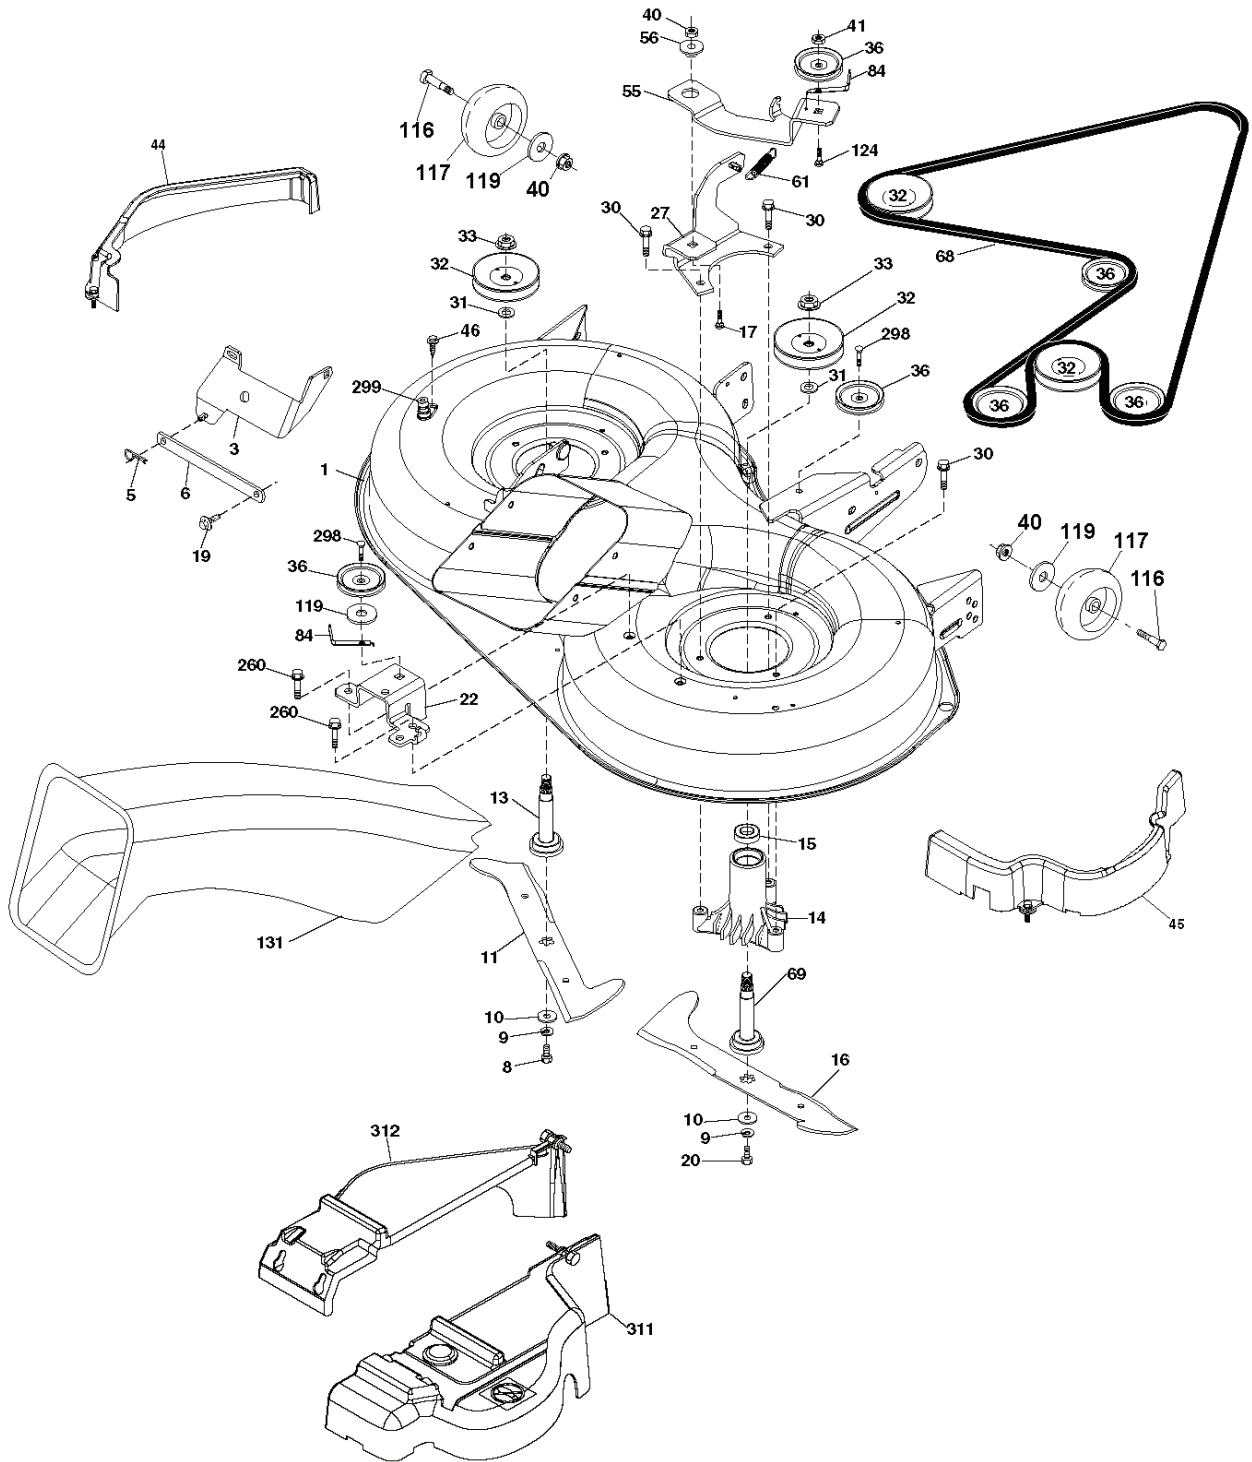

CT151, 96061027500, 2010-01

SPARE PARTS LIST

OPTIONAL EQUIPMENT
Spark Arrester

REF.	PART NO.	DESCRIPTION	REMARK	QTY.	KIT
1	532183897	CONTROL		1	
2	532416358	SCREW		1	
3	000000000	W/O DESCRIPTION	Engine Kohler SV470-0212	1	
4	532188655	MUFFLER		1	
8	532171877	BOLT		1	
13	532185909	GASKET		1	
23	532169837	HEAT SHIELD		1	
29	532137180	SPARK ARRESTER KIT		1	
31	532407545	FUEL TANK		1	
32	532430220	FUEL CAP		1	
33	532123487	HOSE CLAMP		1	
37	532137040	HOSE		1	
44	817670412	SCREW		1	
45	817000612	SCREW		1	
46	819091416	WASHER		1	
72	532192334	SCREW		1	
81	873510400	NUT		1	
91	532187495	BUSHING		1	
105	817120616	SCREW		1	
117	532188654	TUBE EXHAUST		1	
119	532199768	* LENKRAD		1	
120	532199767	GUARD		1	
121	532196688	NUT		1	
122	532421922	EXTENSION PIPE		1	
123	817670508	SCREW		1	
136	532137729	SCREW		1	