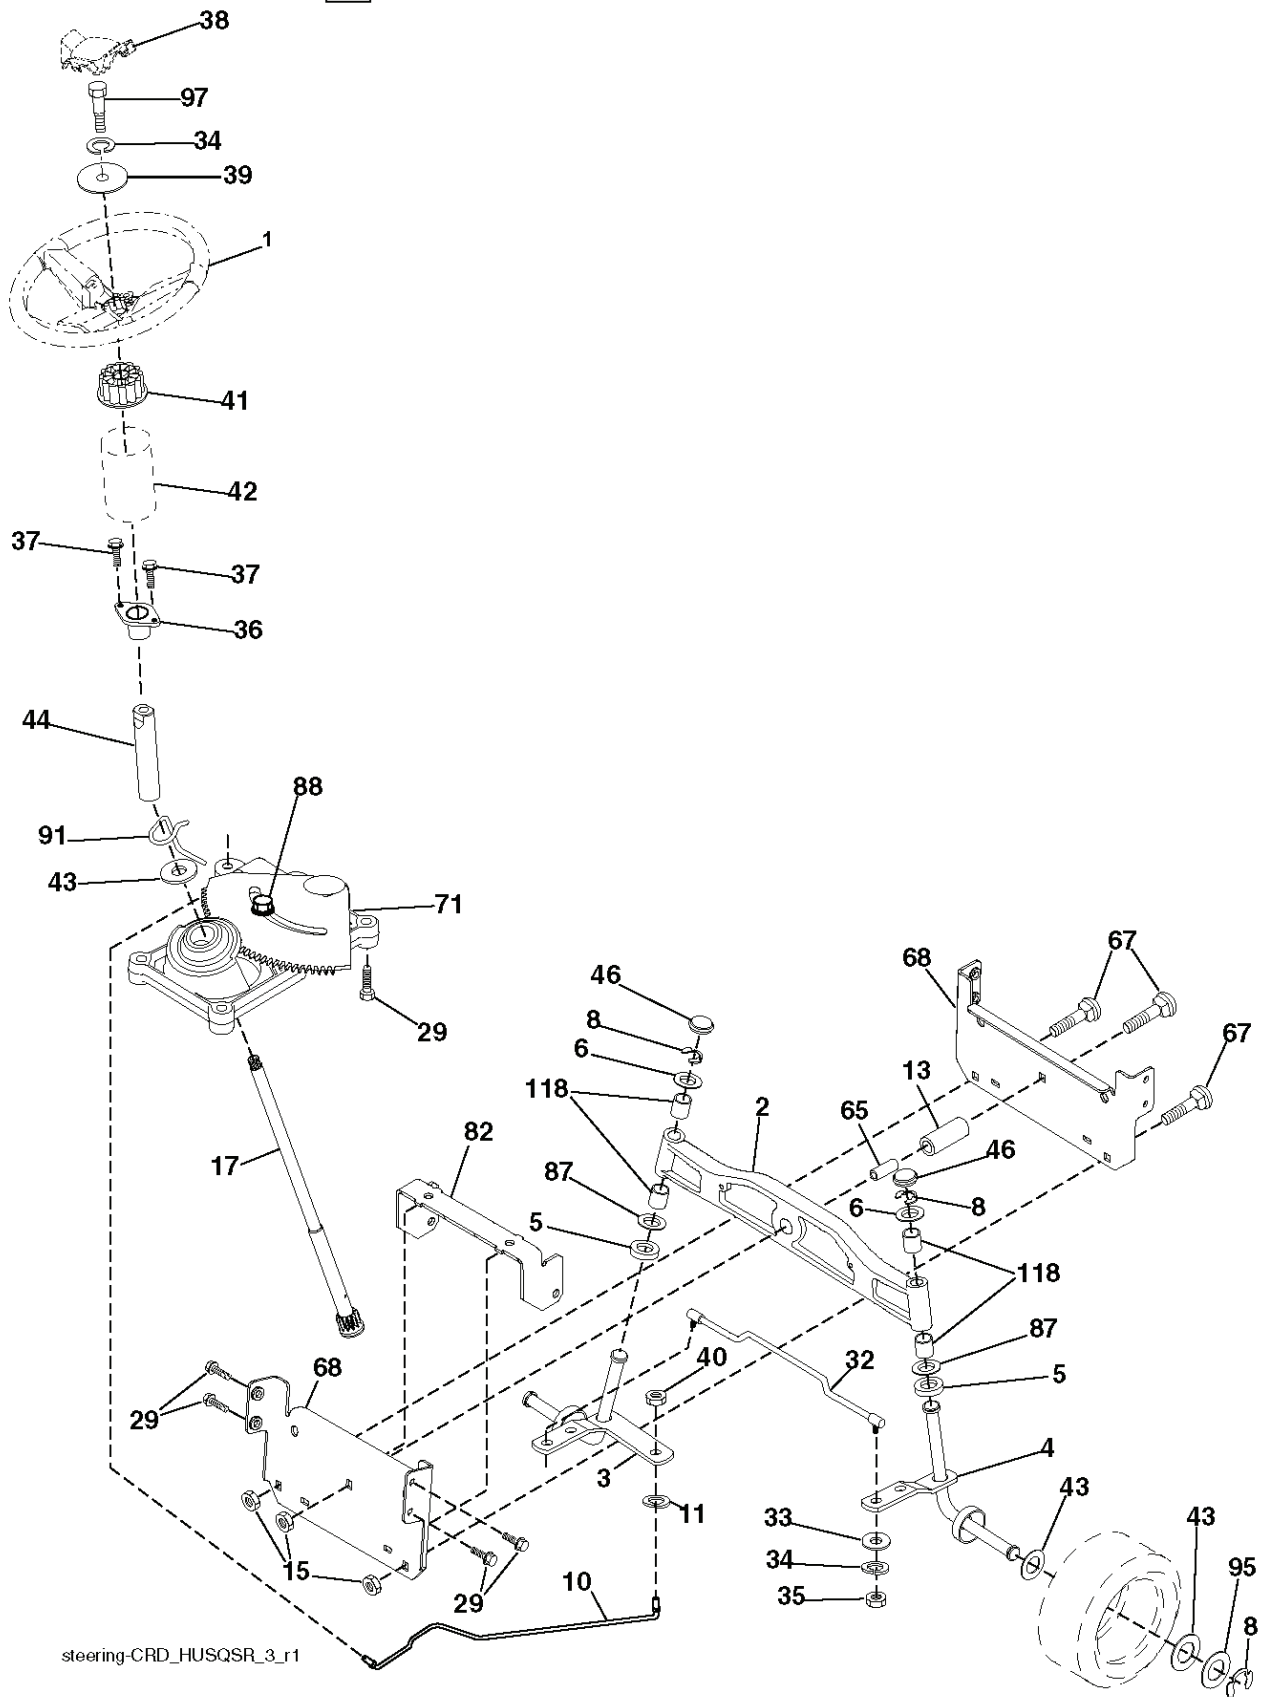

CT151, 96061027500, 2010-01

SPARE PARTS LIST

OPTIONAL EQUIPMENT
Spark Arrester

REF.	PART NO.	DESCRIPTION	REMARK	QTY.	KIT
1	532183897	CONTROL		1	
2	532416358	SCREW		1	
3	000000000	W/O DESCRIPTION	Engine Kohler SV470-0212	1	
4	532188655	MUFFLER		1	
8	532171877	BOLT		1	
13	532185909	GASKET		1	
23	532169837	HEAT SHIELD		1	
29	532137180	SPARK ARRESTER KIT		1	
31	532407545	FUEL TANK		1	
32	532430220	FUEL CAP		1	
33	532123487	HOSE CLAMP		1	
37	532137040	HOSE		1	
44	817670412	SCREW		1	
45	817000612	SCREW		1	
46	819091416	WASHER		1	
72	532192334	SCREW		1	
81	873510400	NUT		1	
91	532187495	BUSHING		1	
105	817120616	SCREW		1	
117	532188654	TUBE EXHAUST		1	
119	532199768	* LENKRAD		1	
120	532199767	GUARD		1	
121	532196688	NUT		1	
122	532421922	EXTENSION PIPE		1	
123	817670508	SCREW		1	
136	532137729	SCREW		1	

03048

PTO SWITCH

POSITION	CIRCUIT
OFF	C + G, B + H
ON	C + F, B + E, A + D

● NON-REMOVABLE CONNECTIONS

○ REMOVABLE CONNECTIONS

seat_lt.knob_7(CRD)

REF.	PART NO.	DESCRIPTION	REMARK	QTY.	KIT
1	532190120	SIEGE CONDUCTEUR		1	
2	532140551	BRACKET		1	
3	871110616	SCREW		1	
4	819131610	WASHER		1	
5	532145006	CLIP		1	
6	873800600	NUT		1	
7	532124181	SPRING		1	
8	817000616	SCREW		1	
9	819131614	WASHER		1	
10	532195530	BERCEAU DE SIEGE CONDUCTEUR		1	
11	532166369	WING NUT		1	
12	532174648	BRACKET		1	
13	532121248	BUSHING		1	
14	872050412	BOLT		1	
15	532134300	SPACER		1	
16	532121250	SPRING		1	
17	532123976	LOCKNUT		1	
21	532171852	BOLT		1	
22	873800500	LOCK NUT		1	
24	819171912	WASHER		1	
25	532127018	BOLT		1	

REF.	PART NO.	DESCRIPTION	REMARK	QTY.	KIT
1	532059192	CAP VALVE		1	
2	532065139	NIPPLE		1	
3	532106222	TIRE	Front 15 x 6.0 - 6	1	
4	532059904	HOSE	Front	1	
5	532138336	RIM	Front 6"	1	
6	532124957	FITTING	(Front Wheel Only)	1	
7	532124959	BEARING	(Front Wheel Only)	1	
8	532138337	RIM SPROCKET	Rear 8"	1	
9	532420531	TIRE	Rear 18 x 9.5-8	1	
10	532124926	HOSE	Rear 9.5 x 8	1	
11	532175039	HUB CAP		1	
--	532144334	SEALING FOAM		1	