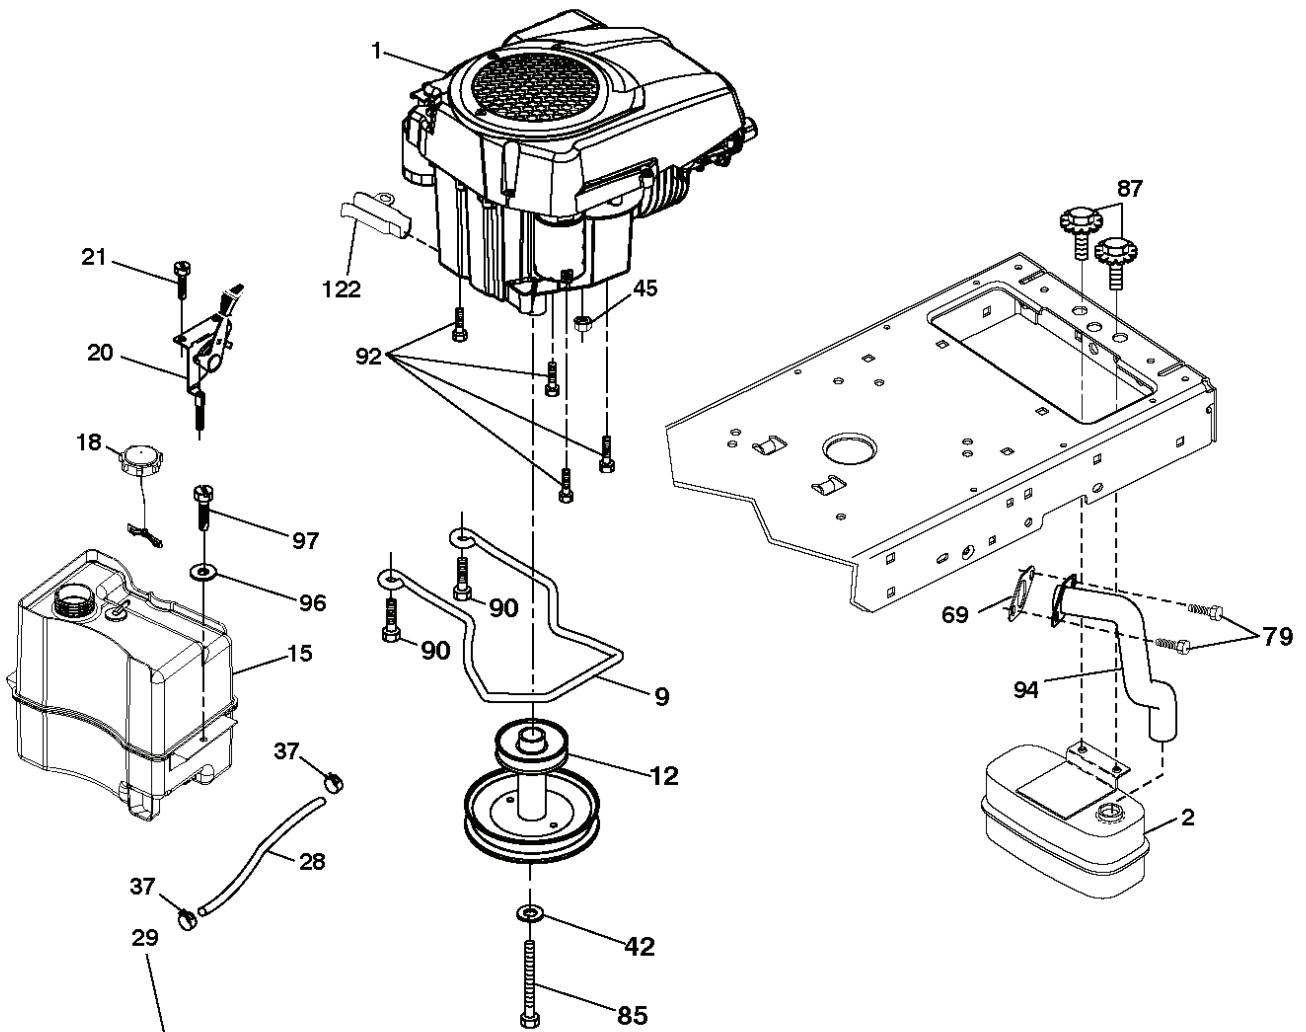

OPTIONAL EQUIPMENT
SPARK ARRESTER

engine-tex_loncin_21

REF.	PART NO.	DESCRIPTION	REMARK	QTY.	KIT
1	593230401	ENGINE	Husqvarna Model No. HS452cc. Engine IPL available separately.	1	
2	590645301	MUFFLER		1	
9	582540302	KEEPER		1	
12	532140186	PULLEY		1	
15	581289901	TANK		1	
18	532430220	FUEL CAP		1	
20	532183897	CONTROL		1	
21	596321701	SCREW		1	
28	532137040	HOSE		1	
29	532137180	SPARK ARRESTER KIT		1	
37	532123487	HOSE CLAMP		1	
42	596238901	WASHER		1	
45	593356401	NUT		1	
69	590863501	GASKET		1	
79	596134202	SCREW		1	
85	501606501	BOLT		1	
87	532171877	BOLT		1	
90	817000616	SCREW		1	
92	817120616	SCREW		1	
94	590864701	TUBE		1	
96	596135301	WASHER		1	
97	817670412	SCREW		1	
122	532421922	EXTENSION PIPE		1