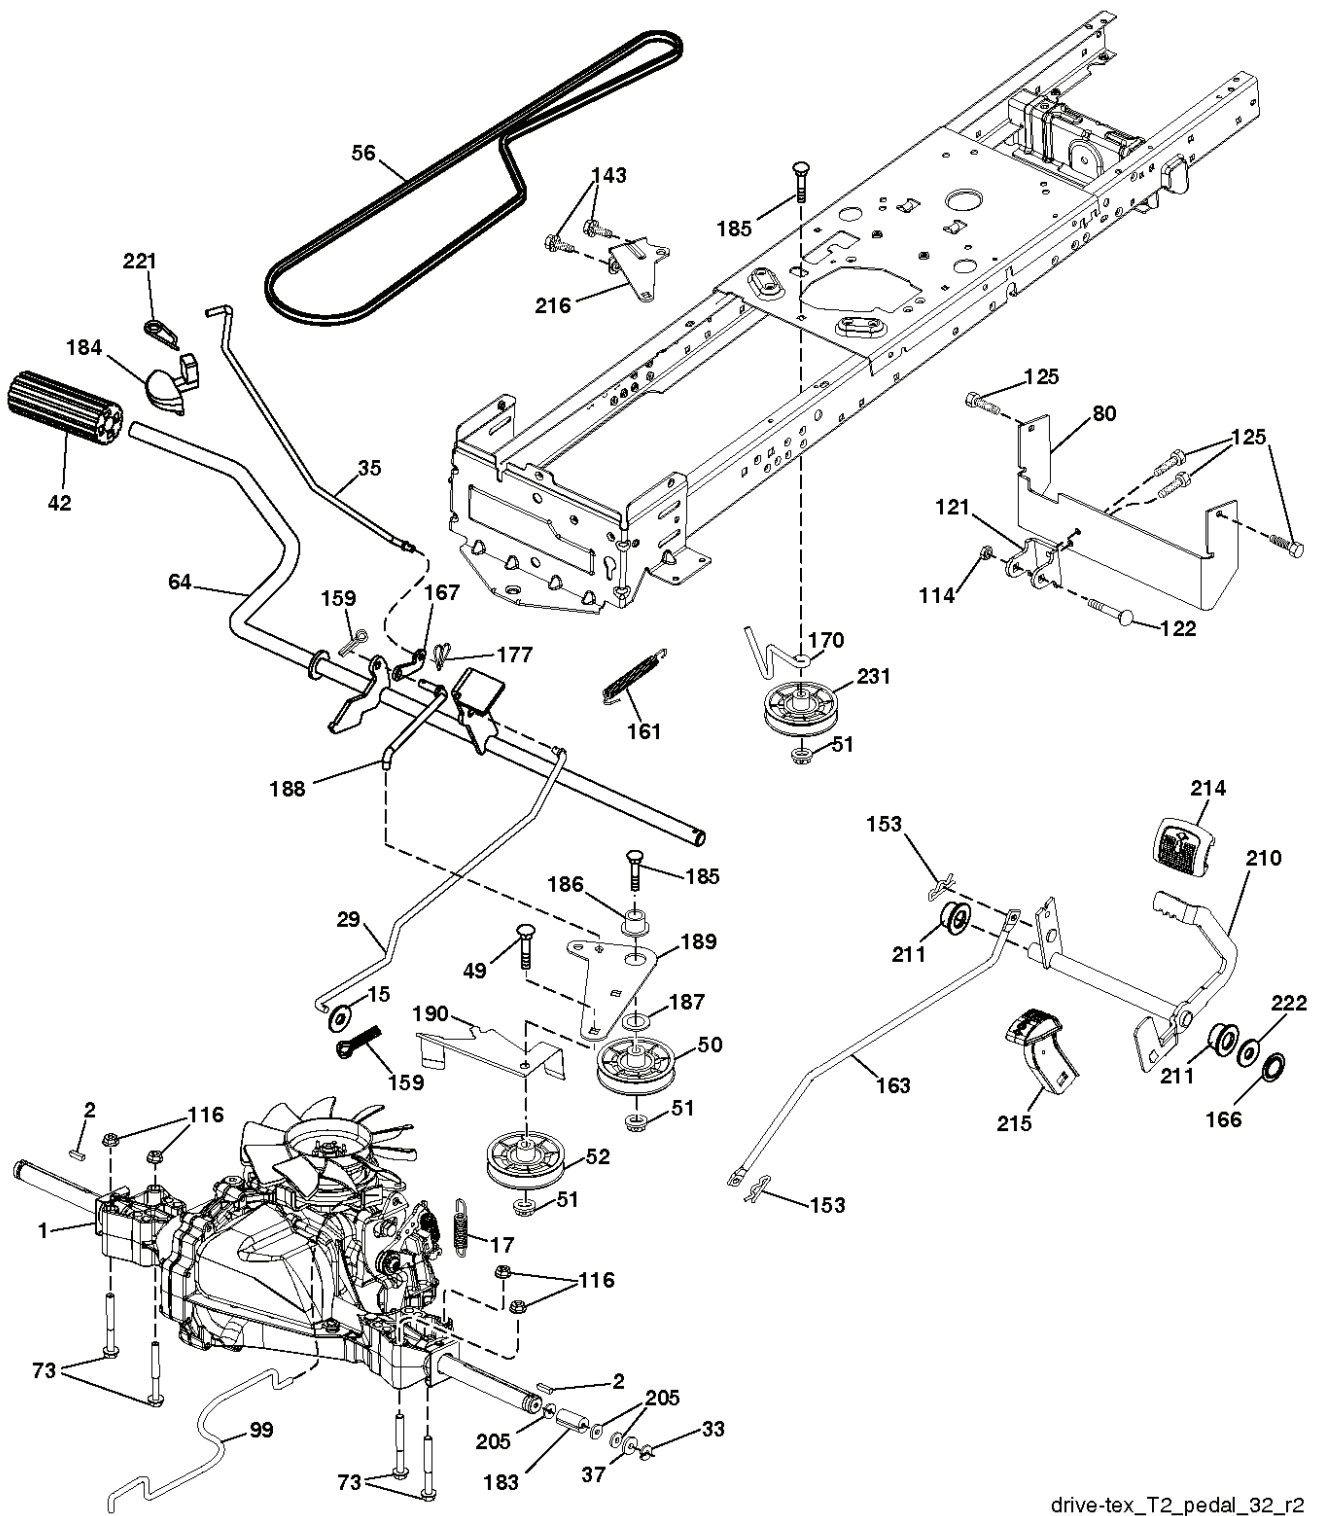

tex-deck_SPD_36_r5

REF.	PART NO.	DESCRIPTION	REMARK	QTY.	KIT
--	532440800	CUTTING DECK		1	
1	532434487	DECK		1	
2	593824001	STUD		1	
3	596135701	LOCK NUT		1	
4	532417645	BRACKET		1	
5	817000510	BOLT		1	
6	532418863	ARM		1	
7	596321701	SCREW		1	
8	532420252	ARM		1	
9	532199092	SPACER		1	
10	817000616	SCREW		1	
11	532137729	SCREW		1	
12	532199470	ARM		1	
13	596136101	BOLT		1	
14	532156085	BELT GUIDE		1	
15	532146763	PULLEY		1	
16	873900600	NUT		1	
17	596134801	HEXAGON NUT		1	
21	532416910	BELT GUARD		1	
22	596481401	PULLEY		1	
23	596564003	BOLT		1	
24	596134901	WASHER		1	
25	532420253	BELT GUARD		1	
26	532420255	COVER		1	
27	532419271	BELT		1	
29	593885101	ROD		1	
32	532401872	SPRING		1	
33	587819701	MANDREL		1	
35	532419274	RIDE ON BLADE		1	
37	596565301	WASHER		1	
38	532196539	BOLT		1	
39	584309301	SCREW		1	
40	532419270	BELT GUARD		1	
41	532419265	BELT GUARD		1	
42	817000612	SCREW		1	
43	532416877	PULLEY		1	
67	532403012	HANDLE		1	
68	584953901	BOLT		1	
70	532401246	CLUTCH		1	
72	532417236	CHUTE		1	
73	532425274	CHUTE		1	
74	596919601	PIN		1	
76	532415598	HOSE COUPLING		1	
152	532435111	CABLE		1	

IGNITION SWITCH

POSITION	CIRCUIT	"MAKE"
OFF	M+G+A1	
RUN/OVERRIDE	B+A1	
RUN	B+A1	L+A2
START	B+S+A1	

CHASSIS HARNESS CONNECTOR (C1) (MATING SIDE)

DASH HARNESS CONNECTOR (C1) (MATING SIDE)

WIRING INSULATED CLIPS
 NOTE: IF WIRING INSULATED CLIPS WERE REMOVED FOR SERVICING OF UNIT, THEY SHOULD BE RE-INSTALLED TO PROPERLY SECURE YOUR WIRING.

● NON-REMOVABLE CONNECTIONS

○ REMOVABLE CONNECTIONS

seal-tex_6.5SL_11

REF.	PART NO.	DESCRIPTION	REMARK	QTY.	KIT
1	532439709	SEAT		1	
2	532180166	BRACKET		1	
6	873800600	NUT		1	
7	589483501	SPRING		1	
8	532171877	BOLT		1	
10	596657402	PLATE		1	
21	587907801	BOLT		1	
37	596583702	NUT		1	
40	595088102	HANDLE		1	
41	532198200	SPRING		1	
43	874760612	BOLT		1	
44	501051801	WASHER		1	
46	588090401	BOLT		1	