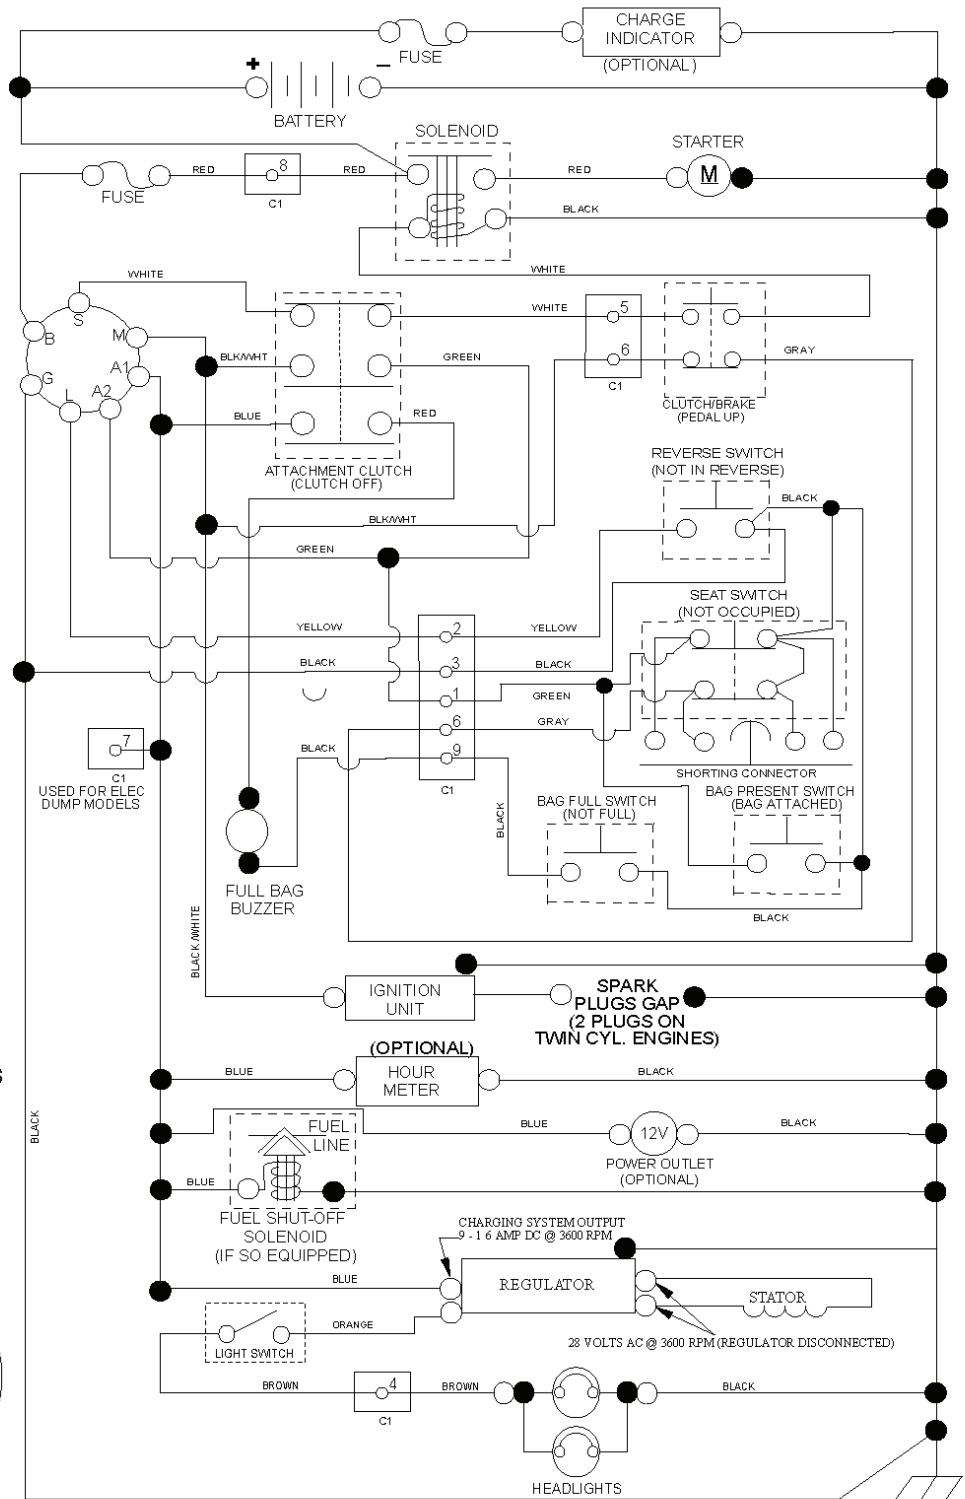

SCH17R

NOTE
YOUR TRACTOR IS EQUIPPED WITH A SPECIAL ALTERNATOR SYSTEM. THE LIGHTS ARE NOT CONNECTED TO THE BATTERY, BUT HAVE THEIR OWN ELECTRICAL SOURCE. BECAUSE OF THIS, THE BRIGHTNESS OF THE LIGHTS WILL CHANGE WITH ENGINE SPEED. AT IDLE THE LIGHTS WILL DIM. AS THE ENGINE SPEED IS INCREASED, THE LIGHTS WILL BECOME THEIR BRIGHTEST.