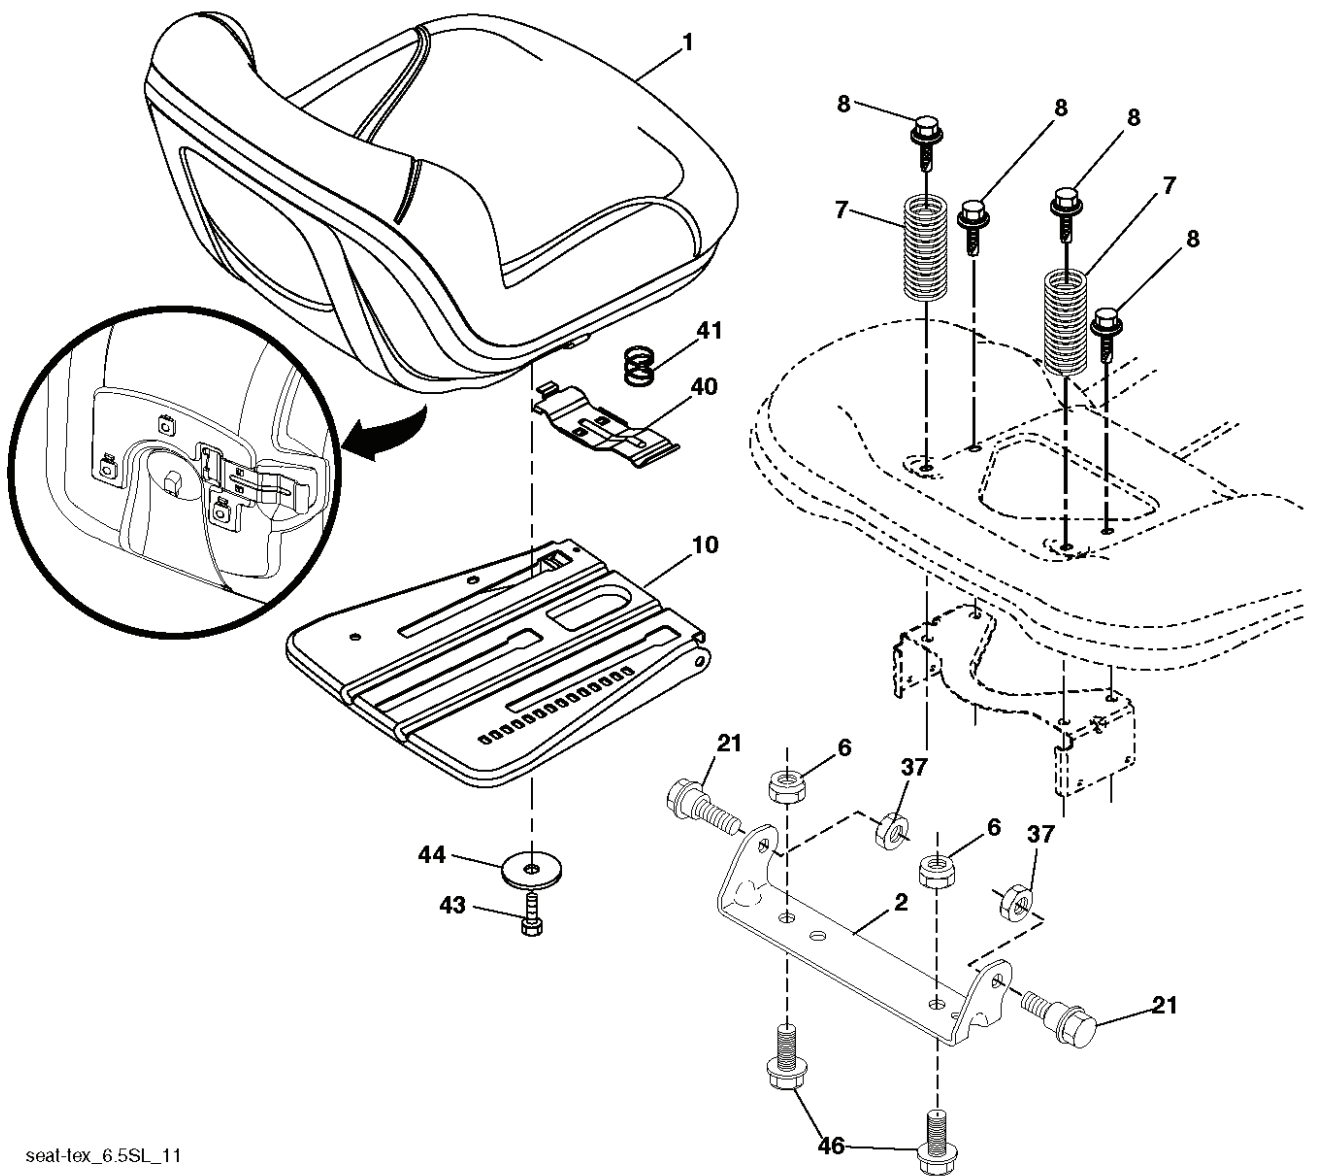

IGNITION SWITCH

POSITION	CIRCUIT	"MAKE"
OFF	M+G+A1	
RUN/OVERRIDE	B+A1	
RUN	B+A1	L+A2
START	B+S+A1	

CHASSIS HARNESS CONNECTOR (C1) (MATING SIDE)

DASH HARNESS CONNECTOR (C1) (MATING SIDE)

WIRING INSULATED CLIPS
 NOTE: IF WIRING INSULATED CLIPS WERE REMOVED FOR SERVICING OF UNIT, THEY SHOULD BE RE-INSTALLED TO PROPERLY SECURE YOUR WIRING.

● NON-REMOVABLE CONNECTIONS

○ REMOVABLE CONNECTIONS

seal-tex_6.5SL_11

REF.	PART NO.	DESCRIPTION	REMARK	QTY.	KIT
1	532439709	SEAT		1	
2	532180166	BRACKET		1	
6	873800600	NUT		1	
7	589483501	SPRING		1	
8	532171877	BOLT		1	
10	596657402	PLATE		1	
21	587907801	BOLT		1	
37	596583702	NUT		1	
40	595088102	HANDLE		1	
41	532198200	SPRING		1	
43	874760612	BOLT		1	
44	501051801	WASHER		1	
46	588090401	BOLT		1	