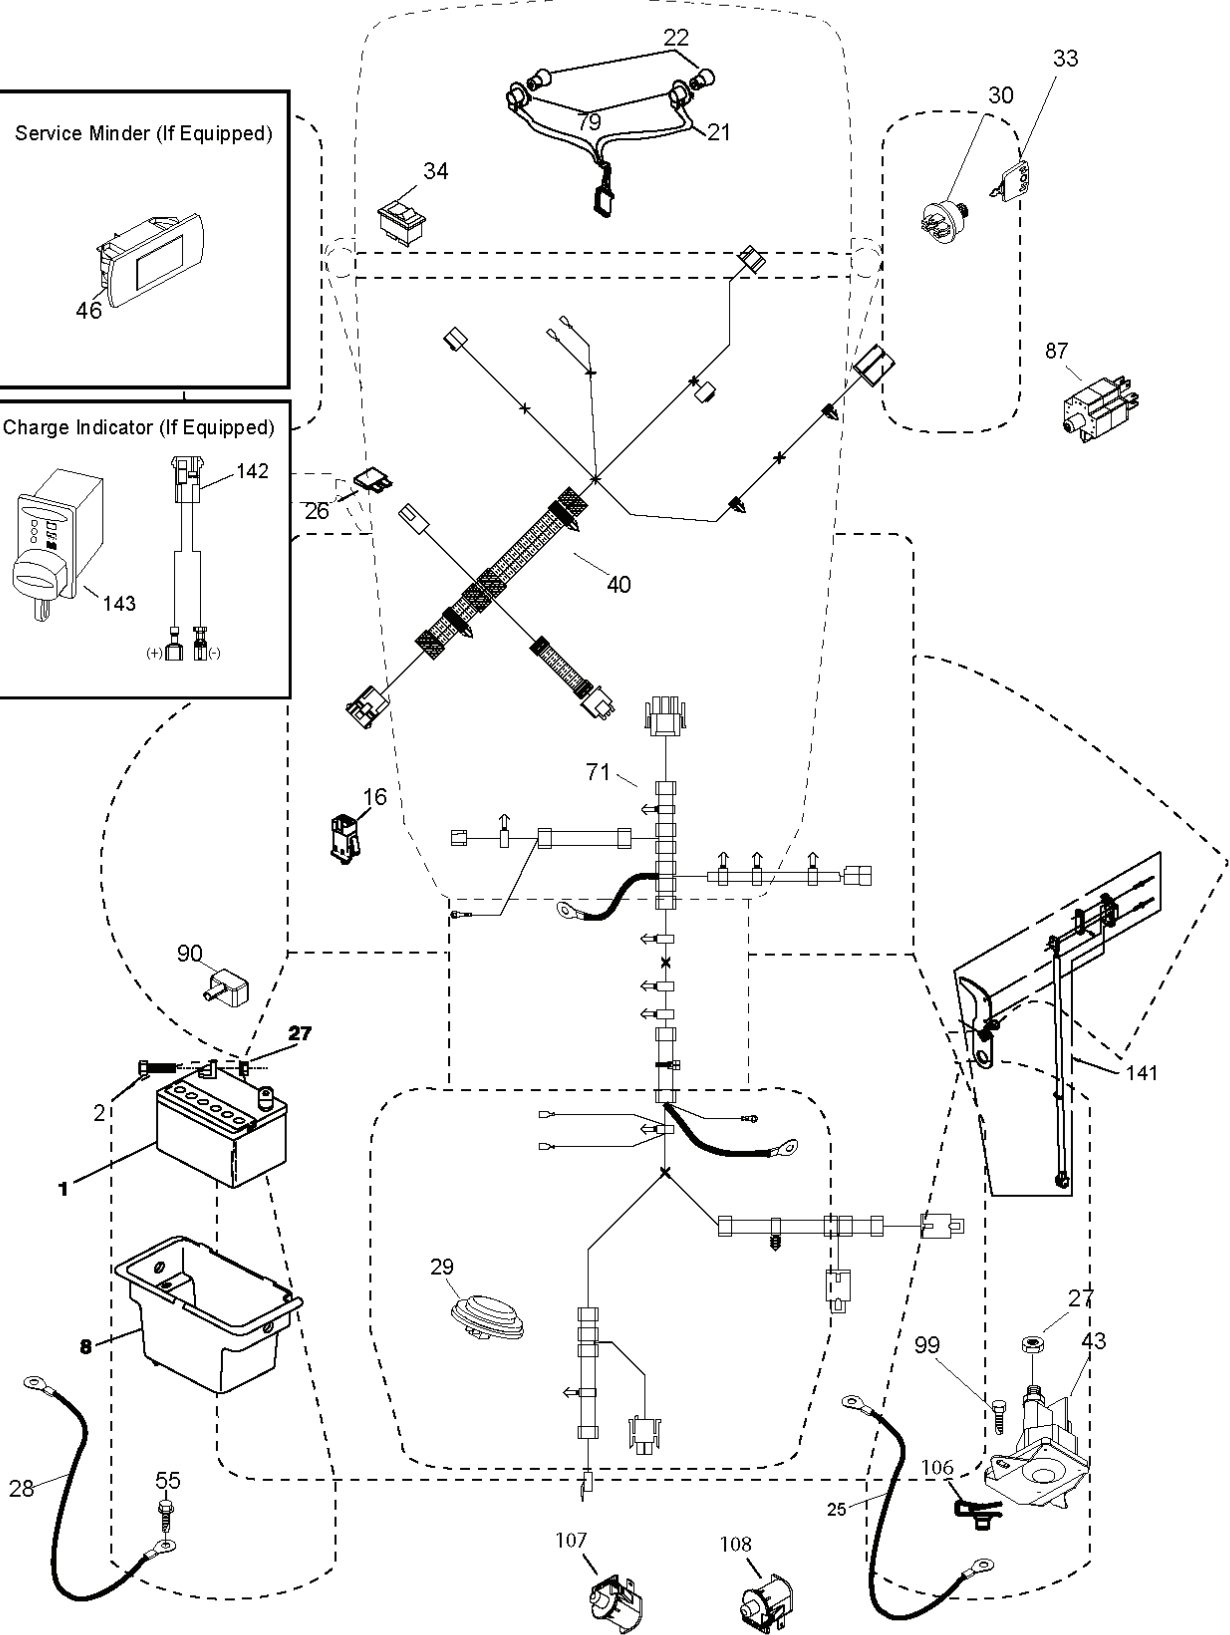

S02S

REF.	PART NO.	DESCRIPTION	REMARK	QTY.	KIT
1	532163465	BATTERY		1	
2	874760412	BOLT		1	
8	532419791	BATTERY BOX		1	
16	532176138	MICRO SWITCH		1	
21	532400252	HARNESS		1	
22	532004152	BULB		1	
25	532416694	CABLE		1	
26	532175158	FUSE		1	
27	596133601	LOCK NUT		1	
28	532421686	CABLE		1	
29	532401545	SWITCH		1	
30	532193350	IGNITION MODULE		1	
33	532411933	KEY		1	
34	532110712	SWITCH		1	
40	532421002	HARNESS		1	
43	582042802	SOLENOID		1	
46	594919101	HOUR METER		1	
55	817060512	SCREW		1	
71	501133401	HARNESS		1	
79	532175242	HOLDER		1	
87	532421060	SWITCH		1	
90	532435395	TERMINAL COVER		1	
99	817670412	SCREW		1	
106	532174814	NUT		1	
107	532421061	SWITCH		1	
108	532421062	SWITCH		1	
141	532416977	KIT		1