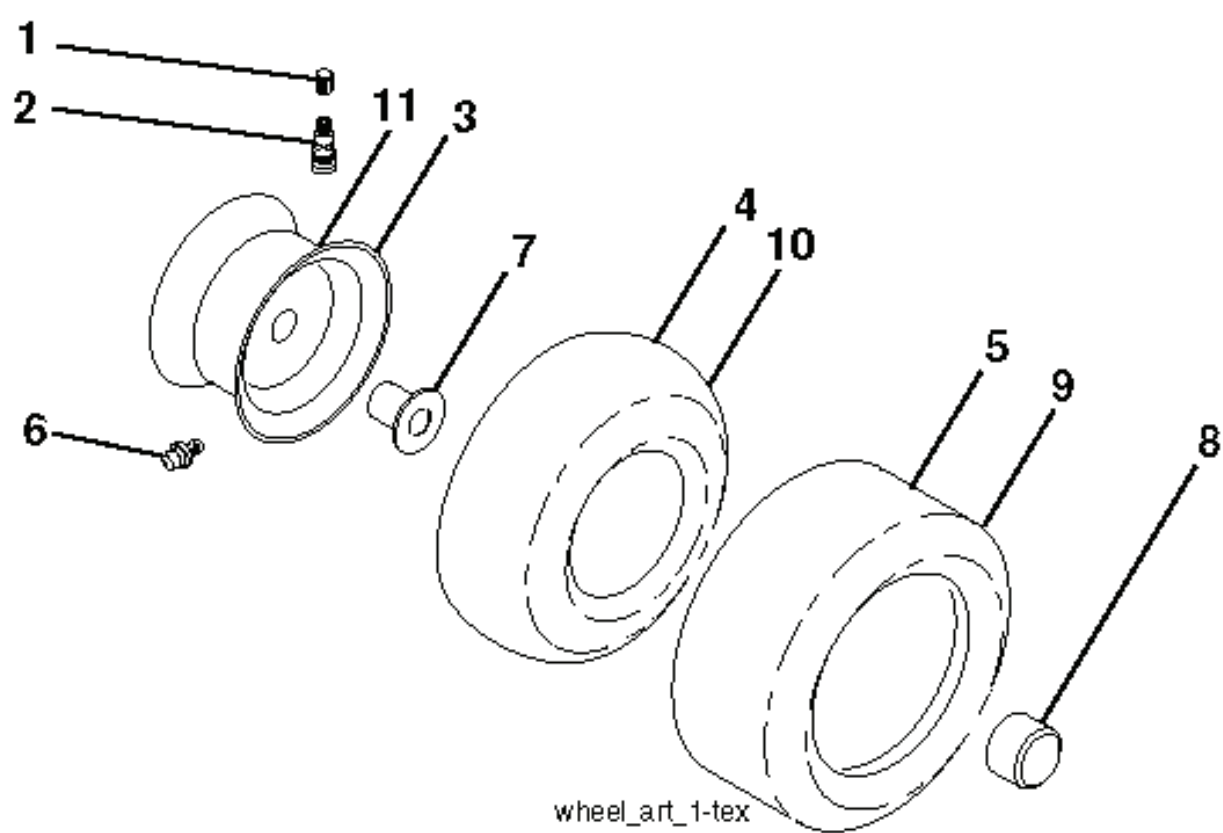

wheel_art_1-tex

REF.	PART NO.	DESCRIPTION	REMARK	QTY.	KIT
1	532059192	CAP VALVE		1	
2	532065139	NIPPLE		1	
3	532425261	RIM	Front 6" x 3.25"	1	
4	532421652	TUBE	(Service Item Only)	1	
5	532123410	TIRE	Front 13" x 5.0"-6"	1	
6	532000278	NIPPLE	(Front Wheel Only)	1	
7	532009040	BEARING	(Front Wheel Only)	1	
8	532175039	HUB CAP		1	
9	532106230	TIRE	Rear 16" x 6.5"-8"	1	
10	532007154	HOSE	(Service Item Only)	1	
11	532425262	RIM	Rear 8" x 5.375"	1	
--	532144334	SEALING FOAM		1