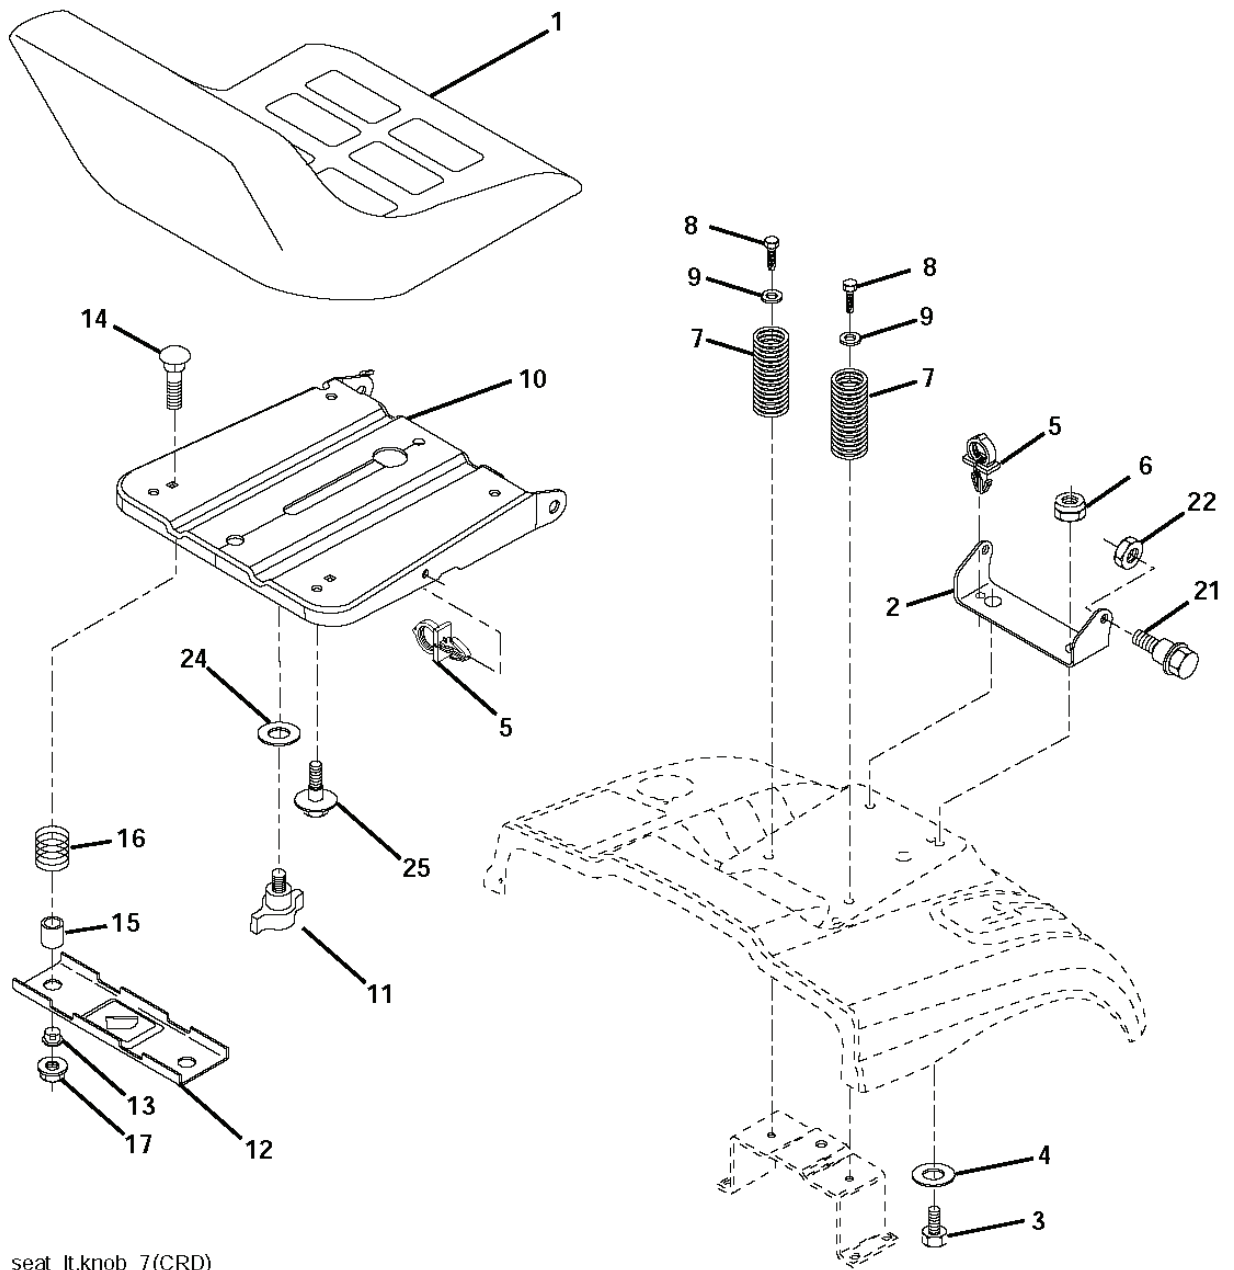

SCH05

IGNITION SWITCH

POSITION	CIRCUIT	"MAKE"
OFF	M+G+A1	
RUN/OVERRIDE	B+A1	
RUN	B+A1	L+A2
START	B + S + A1	

WIRING INSULATED CLIPS  
NOTE: IF WIRING INSULATED CLIPS WERE REMOVED FOR SERVICING OF UNIT, THEY SHOULD BE RE-INSTALLED TO PROPERLY SECURE YOUR WIRING.

03048

PTO SWITCH

POSITION	CIRCUIT
OFF	C + G, B + H
ON	C + F, B + E, A + D

RELAY

NON-REMOVABLE CONNECTIONS

REMOVABLE CONNECTIONS

seat\_lt.knob\_7(CRD)

---

REF.	PART NO.	DESCRIPTION	REMARK	QTY.	KIT
1	532188715	SIEGE CONDUCTEUR		1	
2	532140551	BRACKET		1	
3	871110616	SCREW		1	
4	819131610	WASHER		1	
5	532145006	CLIP		1	
6	873800600	NUT		1	
7	532124181	SPRING		1	
8	817000616	SCREW		1	
9	819131614	WASHER		1	
10	532195530	BERCEAU DE SIEGE CONDUCTEUR		1	
11	532166369	WING NUT		1	
12	532174648	BRACKET		1	
13	532121248	BUSHING		1	
14	872050412	BOLT		1	
15	532121249	SPACER		1	
16	532123740	SPRING		1	
17	532123976	LOCKNUT		1	
21	532171852	BOLT		1	
22	873800500	LOCK NUT		1	
24	819171912	WASHER		1	
25	532127018	BOLT		1	