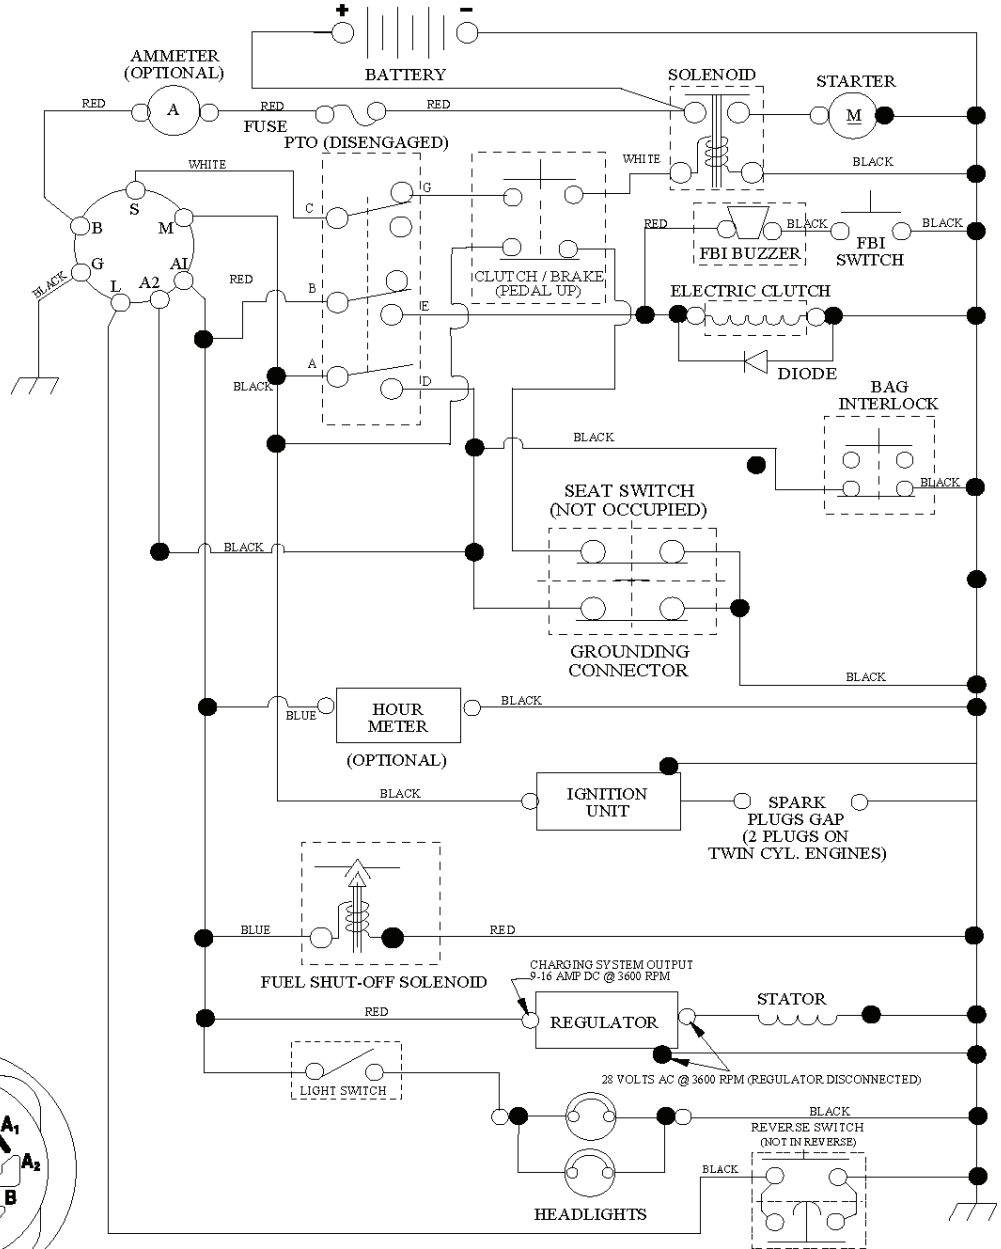

SCH05

IGNITION SWITCH

POSITION	CIRCUIT	"MAKE"
OFF	M+G+A1	
RUN/OVERRIDE	B+A1	
RUN	B+A1	L+A2
START	B + S + A1	

WIRING INSULATED CLIPS
NOTE: IF WIRING INSULATED CLIPS WERE REMOVED FOR SERVICING OF UNIT, THEY SHOULD BE RE-INSTALLED TO PROPERLY SECURE YOUR WIRING.

03048

PTO SWITCH

POSITION	CIRCUIT
OFF	C + G, B + H
ON	C + F, B + E, A + D

NON-REMOVABLE CONNECTIONS

REMOVABLE CONNECTIONS