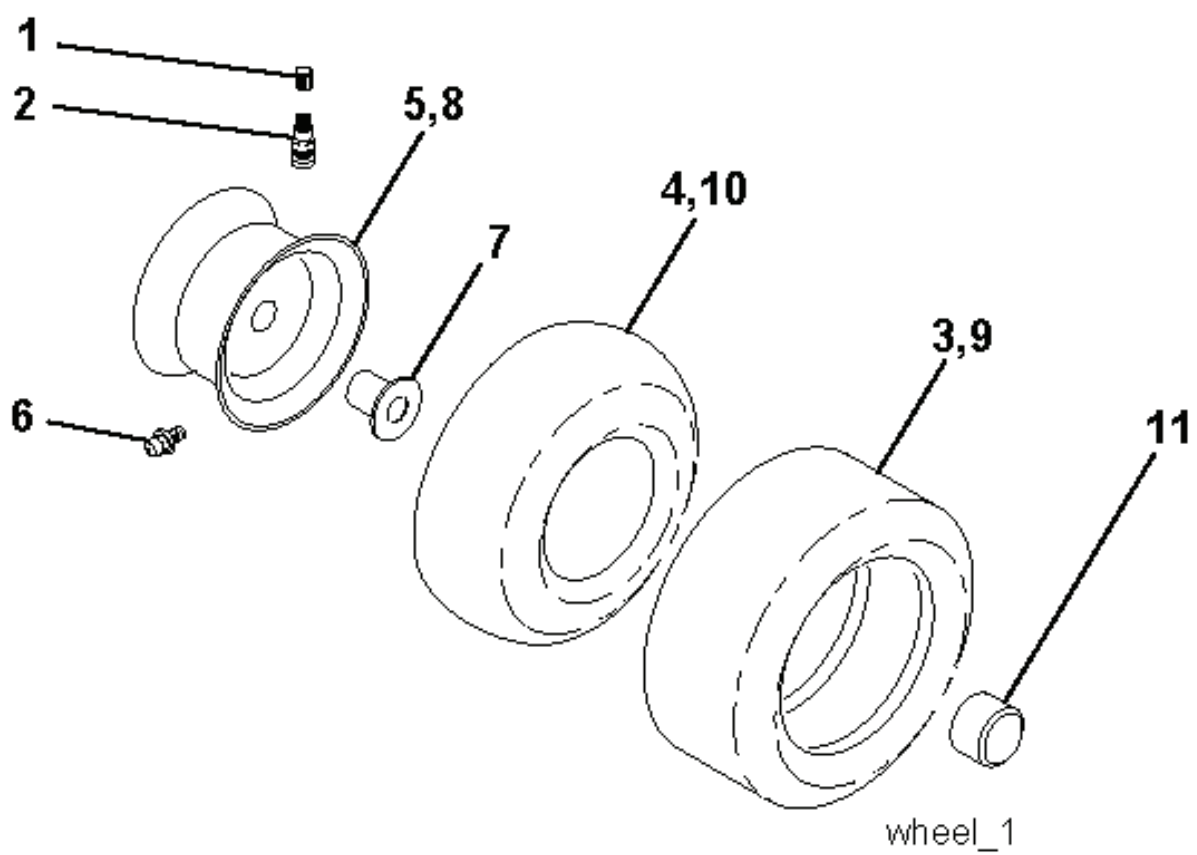

03048

PTO SWITCH

POSITION	CIRCUIT
OFF	C + G, B + H
ON	C + F, B + E, A + D

RELAY

NON-REMOVABLE CONNECTIONS

REMOVABLE CONNECTIONS

seat\_lt.knob\_7(CRD)

---

---

REF.	PART NO.	DESCRIPTION	REMARK	QTY.	KIT
1	532059192	CAP VALVE		1	
2	532065139	NIPPLE		1	
3	532106222	TIRE		1	
4	532059904	HOSE		1	
5	532138336	RIM		1	
6	532124957	FITTING		1	
7	532124959	BEARING		1	
8	532138337	RIM.SPROCKET		1	
9	532122082	TIRE		1	
10	532124926	HOSE		1	
11	532175039	HUB CAP		1	
--	532144334	SEALING FOAM		1	