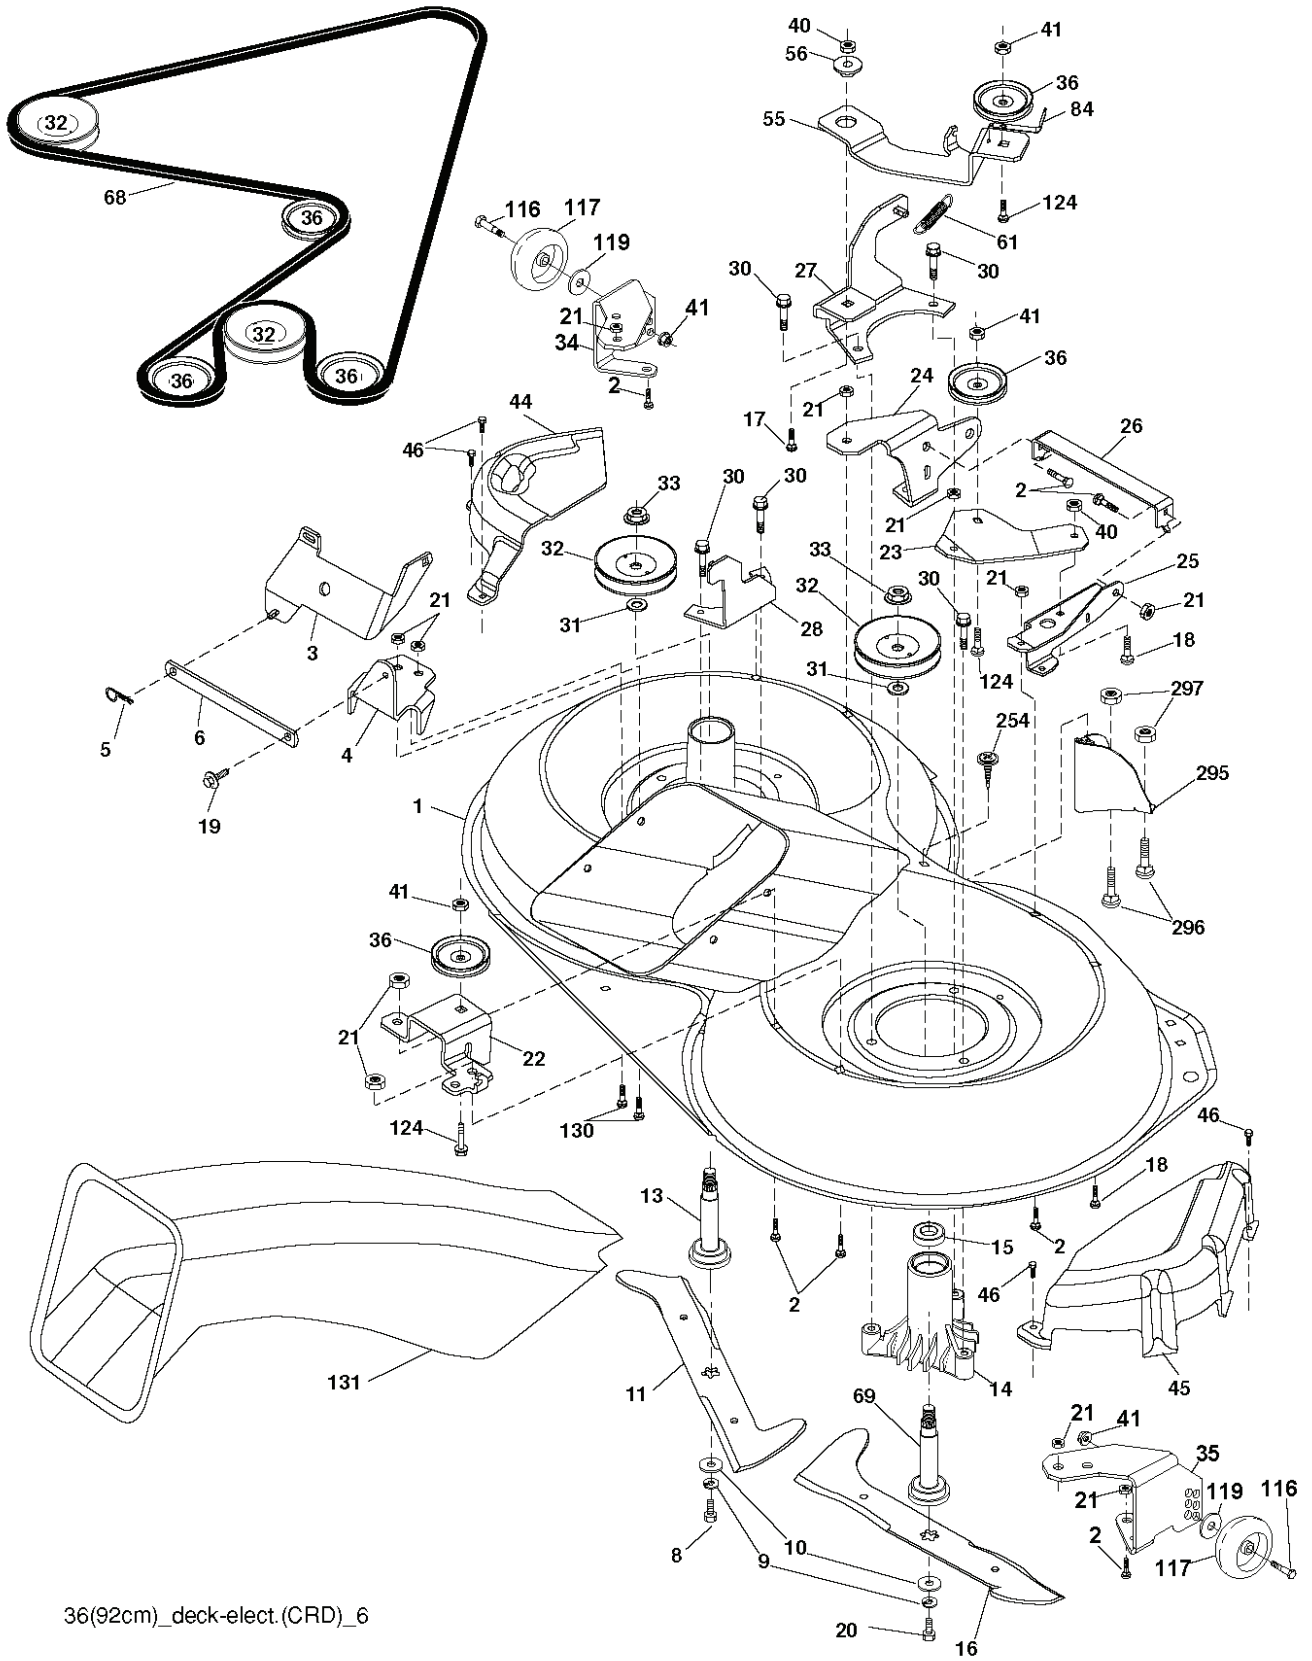

36(92cm)_deck-elect. (CRD)_6

REF.	PART NO.	DESCRIPTION	REMARK	QTY.	KIT
1	532400108	HOUSING		1	
2	872140506	BOLT		1	
3	532165569	BRACKET		1	
4	532165558	BRACKET		1	
5	532124670	RETAINER RING		1	
6	532165557	ROD		1	
8	532181712	BOLT		1	
9	810030600	WASHER		1	
10	532140296	WASHER		1	
11	532186385	BLADE		1	
13	532137645	SHAFT		1	
14	532128774	BEARING HOUSING		1	
15	532110485	BEARING		1	
16	532186386	BLADE		1	
17	872140610	BOLT		1	
18	872110606	BOLT		1	
19	532132827	SPEC. BOLT		1	
20	532181713	BOLT		1	
21	873680500	NUT		1	
22	532199590	BRACKET		1	
23	532165446	PLATE		1	
24	532165242	BRACKET		1	
25	532165244	BRACKET		1	
26	532400110	SUPPORT		1	
27	532165568	BRACKET		1	
28	532165567	BRACKET		1	
30	532173984	SCREW		1	
31	532187690	WASHER		1	
32	532153532	PULLEY		1	
33	532400234	NUT		1	
34	532400107	BRACKET		1	
35	532400106	BRACKET		1	
36	532146763	PULLEY		1	
40	873680600	NUT		1	
41	873900600	NUT		1	
44	532175538	COVER		1	
45	532175539	COVER		1	
46	532137729	SCREW		1	
55	532199498	ARM		1	
56	532165723	SPACER		1	
61	532199486	SPRING		1	
68	532402008	BELT		1	
69	532165482	SHAFT		1	
84	532156085	BELT GUIDE		1	
116	532193406	BOLT		1	
117	532174873	WHEEL		1	
119	819132012	WASHER		1	
124	872110612	BOLT		1	
130	872110506	BOLT		1	
131	532165661	PIPE		1	
254	817000616	SCREW		1	
295	532412171	PLATE		1	
296	872140406	BOLT		1	
297	873930400	NUT		1	
--	532181857	BEARING HOUSING	Mandrel Assembly (Includes housing, shaft assembly, and bearing only - pulley/nut/washer and blade bolt/washers not included)	1	
--	532181858	BEARING HOUSING		1	
--	532413711	CUTTING DECK	Replacement Mower. Complete (Std. Deck - Order separately guage wheel components key nos. 116 - 119)	1