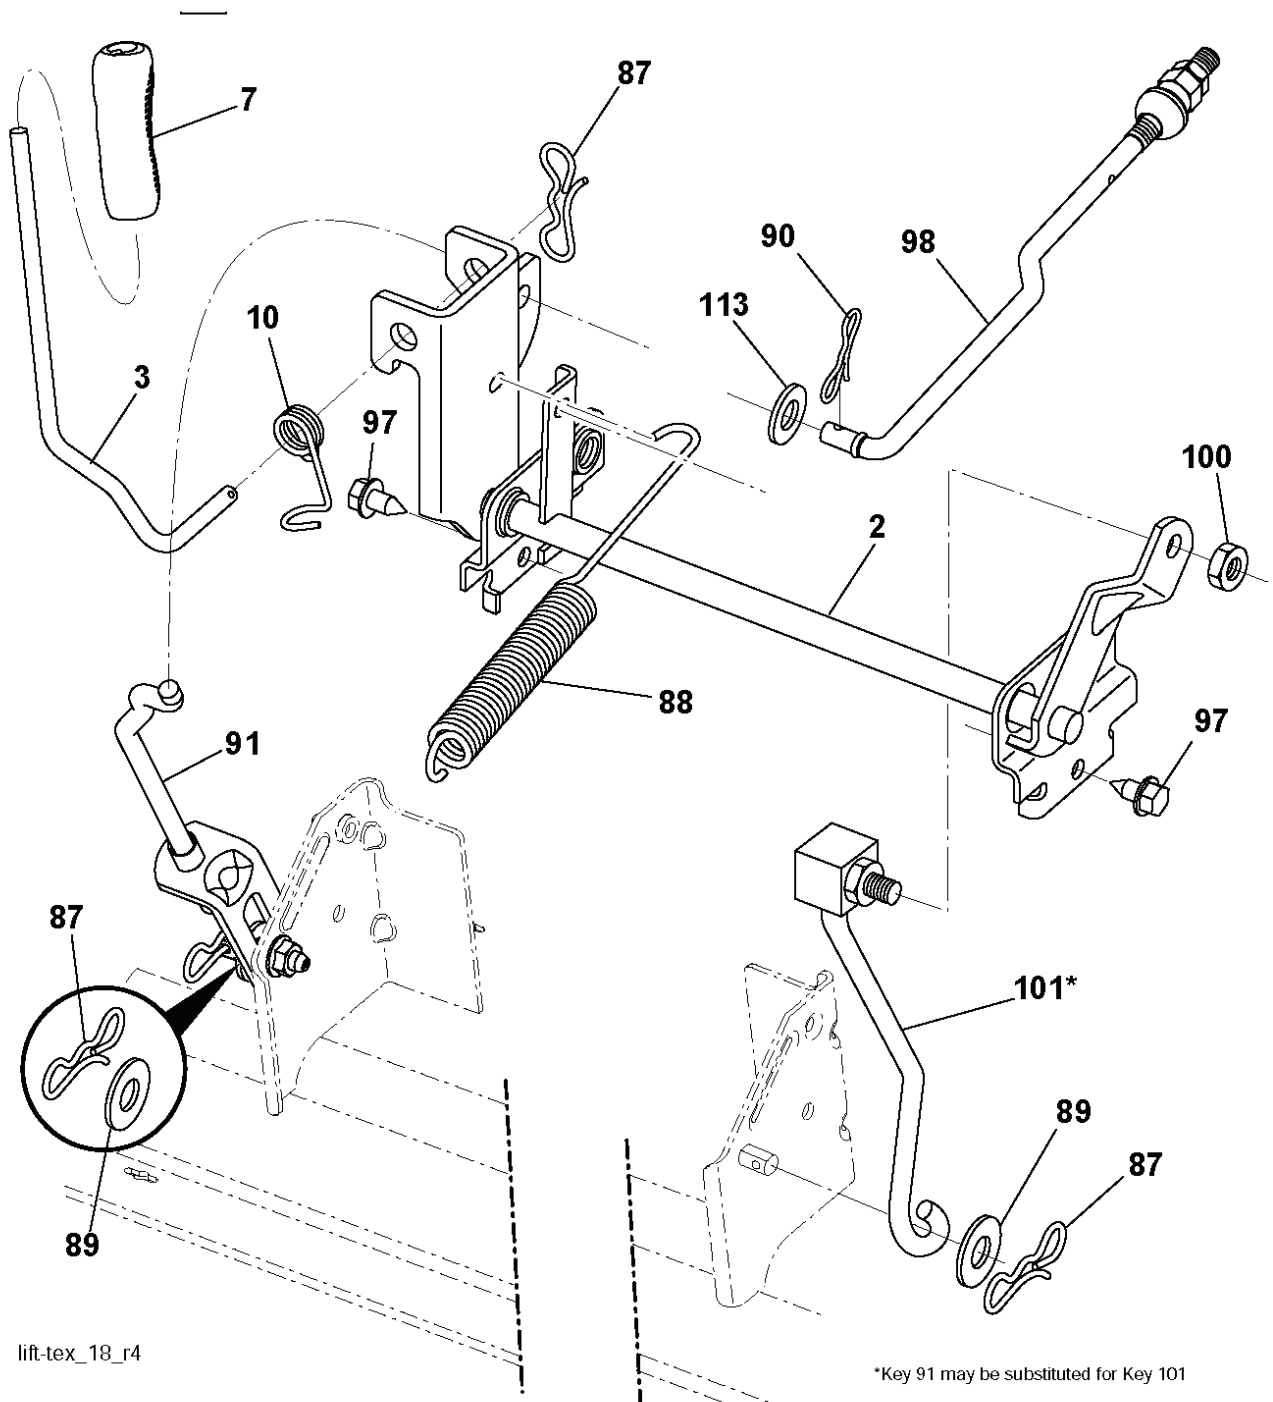

seat-tex_6-tex LT

REF.	PART NO.	DESCRIPTION	REMARK	QTY.	KIT
1	532439819	SEAT		0	
2	532180166	BRACKET		0	
3	532140675	STRAP		0	
6	873800600	NUT		0	
7	532124181	SPRING		0	
8	532171877	BOLT		0	
10	532196977	PLATE		0	
21	532171852	BOLT		0	
37	873800500	LOCK NUT		0	
40	532197661	HANDLE		0	
41	532198200	SPRING		0	
43	874760612	BOLT		0	
44	819133812	WASHER		0	

REF.	PART NO.	DESCRIPTION	REMARK	QTY.	KIT
1	532442048	CUTTING DECK		0	
2	532195161	STUD		0	
3	873900500	NUT		0	
4	532417645	BRACKET		0	
5	817000510	BOLT		0	
6	532418863	ARM		0	
7	532416358	SCREW		0	
8	532420252	ARM		0	
9	532199092	SPACER		0	
10	817000616	SCREW		0	
11	532137729	SCREW		0	
12	532199470	ARM		0	
13	872110612	BOLT		0	
14	532156085	BELT GUIDE		0	
15	532146763	PULLEY		0	
16	873900600	NUT		0	
17	532400234	NUT		0	
18	532187690	WASHER		0	
19	532110485	BEARING		0	
20	532173984	SCREW		0	
21	532416910	BELT GUARD		0	
22	532175820	PULLEY		0	
23	817490628	SCREW		0	
24	819132012	WASHER		0	
25	532420253	BELT GUARD		0	
26	532430313	COVER		0	
27	532419271	BELT		0	
28	532417344	DEFLECTOR		0	
29	532420895	HINGE PIN		0	
30	532197026	TORSION SPRING		0	
31	532110452	NUT		0	
32	532401872	SPRING		0	
33	532187281	BEARING HOUSING		0	
34	532192872	SHAFT ASSY		0	
35	532419273	RIDE ON BLADE		0	
36	532193003	SCREW		0	
37	819131316	WASHER		0	
38	532196539	BOLT		0	
39	532105304	HUB CAP		0	
40	532419270	BELT GUARD		0	
41	532419265	BELT GUARD		0	
42	817000612	SCREW		0	
43	532416877	PULLEY		0	
67	532403012	HANDLE		0	
70	532401246	CLUTCH		0	
76	532415598	HOSE COUPLING		0	
152	532435111	CABLE		0	