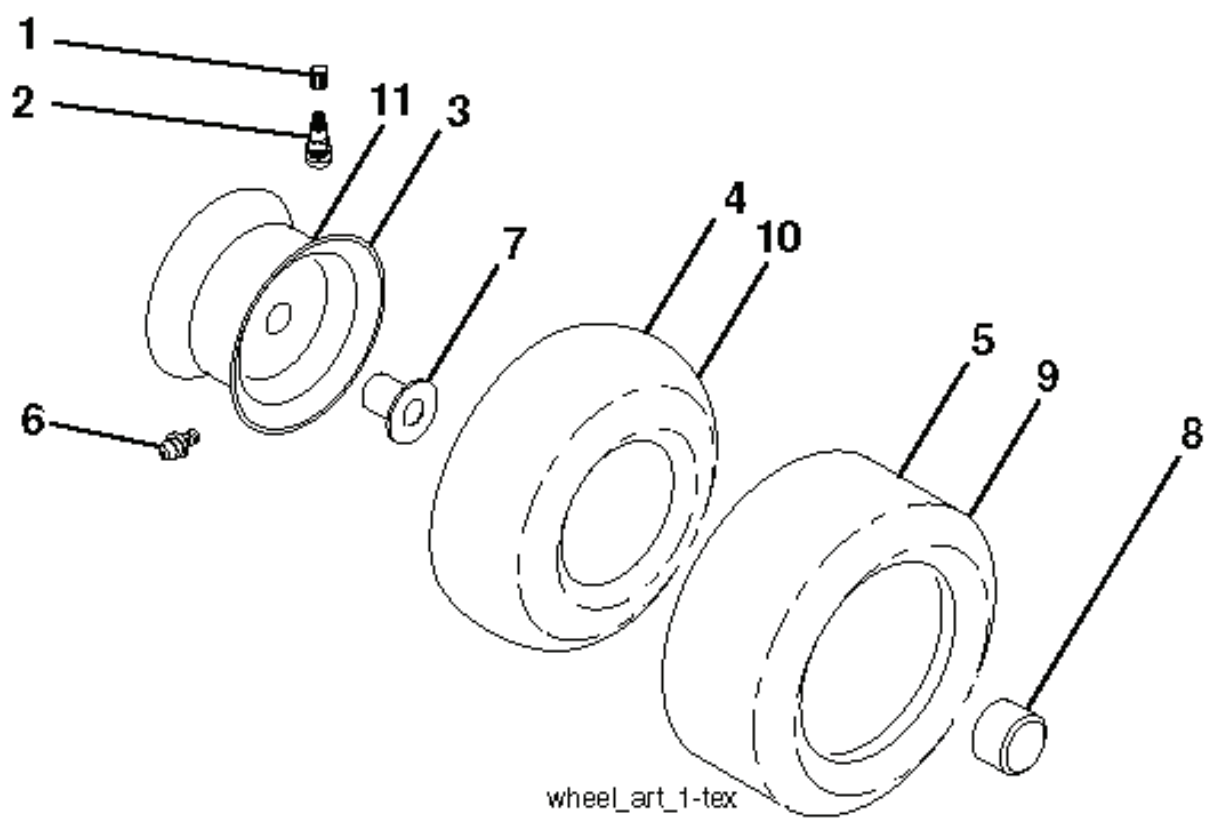

IGNITION SWITCH

POSITION	CIRCUIT	"MAKE"
OFF	M+G+A1	
RUN/OVERRIDE	B+A1	
RUN	B+A1	L+A2
START	B+S+A1	

WIRING INSULATED CLIPS
 NOTE: IF WIRING INSULATED CLIPS WERE REMOVED FOR SERVICING OF UNIT, THEY SHOULD BE RE-INSTALLED TO PROPERLY SECURE YOUR WIRING.

steering-tex_HUSQSR_18

REF.	PART NO.	DESCRIPTION	REMARK	QTY.	KIT
1	532439740	STEERING WHEEL		0	
2	532418168	AXLE		0	
4	532416845	SPINDLE		0	
5	532416846	SPINDLE		0	
6	532124931	WASHER		0	
7	532121748	WASHER		0	
8	812000029	RETAINER RING		0	
9	532121232	HUB CAP		0	
13	532121749	WASHER		0	
14	810040600	WASHER		0	
15	873540600	NUT		0	
16	532429373	SHAFT		0	
19	532194729	PLATE		0	
20	532441425	COVER		0	
21	532186737	ADAPTER		0	
22	532420537	SUPPORT		0	
26	532439743	HUB CAP		0	
28	817000612	SCREW		0	
33	810040500	WASHER		0	
35	532194732	PLATE		0	
45	819113812	WASHER		0	
53	532188967	WASHER		0	
57	532407465	BRACKET		0	
58	532194747	BOLT		0	
59	532194748	WASHER		0	
60	873971000	NUT		0	
61	532194740	LINK		0	
62	532194741	LINK		0	
63	817000512	SCREW		0	
64	532199849	SPRING RETAINER		0	
66	871020748	BOLT		0	
67	532194737	BUSHING		0	
68	873900700	NUT		0	
69	532199162	WASHER		0	
70	532417065	BRACKET		0	
71	532190752	SHAFT		0	
72	532428982	BOLT		0	
74	532124937	BEARING COL. STRG.		0	