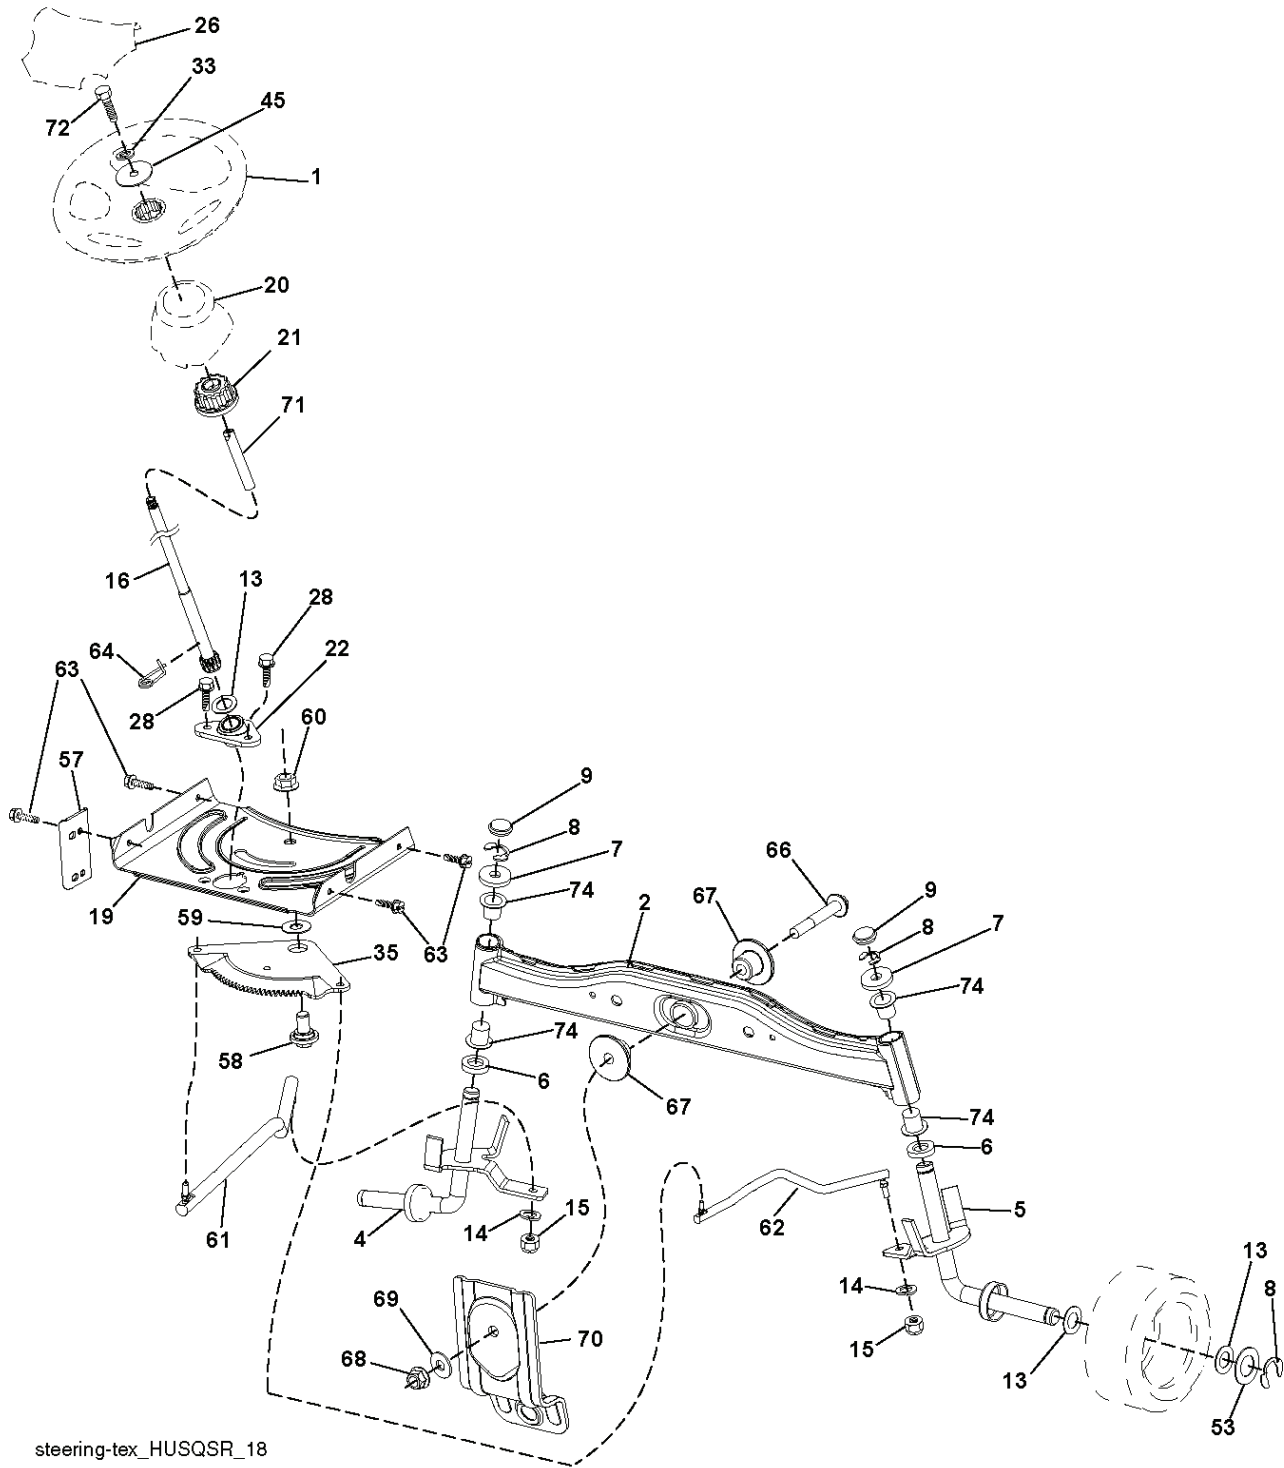

steering-tex_HUSQSR_18

REF.	PART NO.	DESCRIPTION	REMARK	QTY.	KIT
1	532439740	STEERING WHEEL		0	
2	532418168	AXLE		0	
4	532416845	SPINDLE		0	
5	532416846	SPINDLE		0	
6	532124931	WASHER		0	
7	532121748	WASHER		0	
8	812000029	RETAINER RING		0	
9	532121232	HUB CAP		0	
13	532121749	WASHER		0	
14	810040600	WASHER		0	
15	873540600	NUT		0	
16	532429373	SHAFT		0	
19	532194729	PLATE		0	
20	532441425	COVER		0	
21	532186737	ADAPTER		0	
22	532420537	SUPPORT		0	
26	532439743	HUB CAP		0	
28	817000612	SCREW		0	
33	810040500	WASHER		0	
35	532194732	PLATE		0	
45	819113812	WASHER		0	
53	532188967	WASHER		0	
57	532407465	BRACKET		0	
58	532194747	BOLT		0	
59	532194748	WASHER		0	
60	873971000	NUT		0	
61	532194740	LINK		0	
62	532194741	LINK		0	
63	817000512	SCREW		0	
64	532199849	SPRING RETAINER		0	
66	871020748	BOLT		0	
67	532194737	BUSHING		0	
68	873900700	NUT		0	
69	532199162	WASHER		0	
70	532417065	BRACKET		0	
71	532190752	SHAFT		0	
72	532428982	BOLT		0	
74	532124937	BEARING COL. STRG.		0