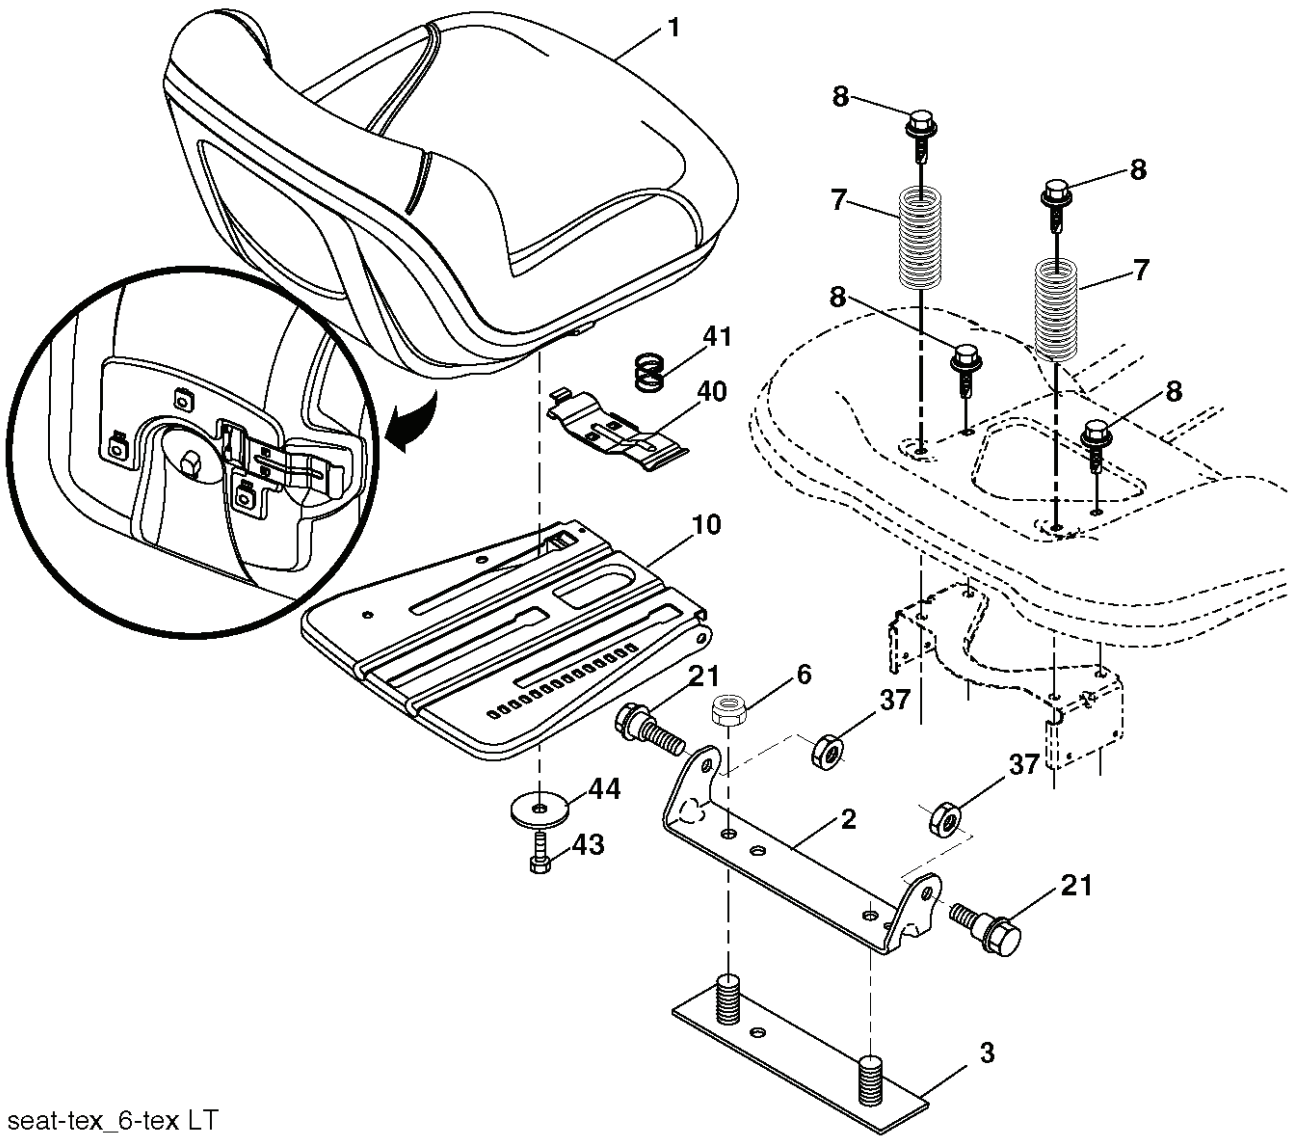

seat-tex_6-tex LT

REF.	PART NO.	DESCRIPTION	REMARK	QTY.	KIT
1	532439819	SEAT		0	
2	532180166	BRACKET		0	
3	532140675	STRAP		0	
6	873800600	NUT		0	
7	532124181	SPRING		0	
8	532171877	BOLT		0	
10	532196977	PLATE		0	
21	532171852	BOLT		0	
37	873800500	LOCK NUT		0	
40	532197661	HANDLE		0	
41	532198200	SPRING		0	
43	874760612	BOLT		0	
44	819133812	WASHER		0