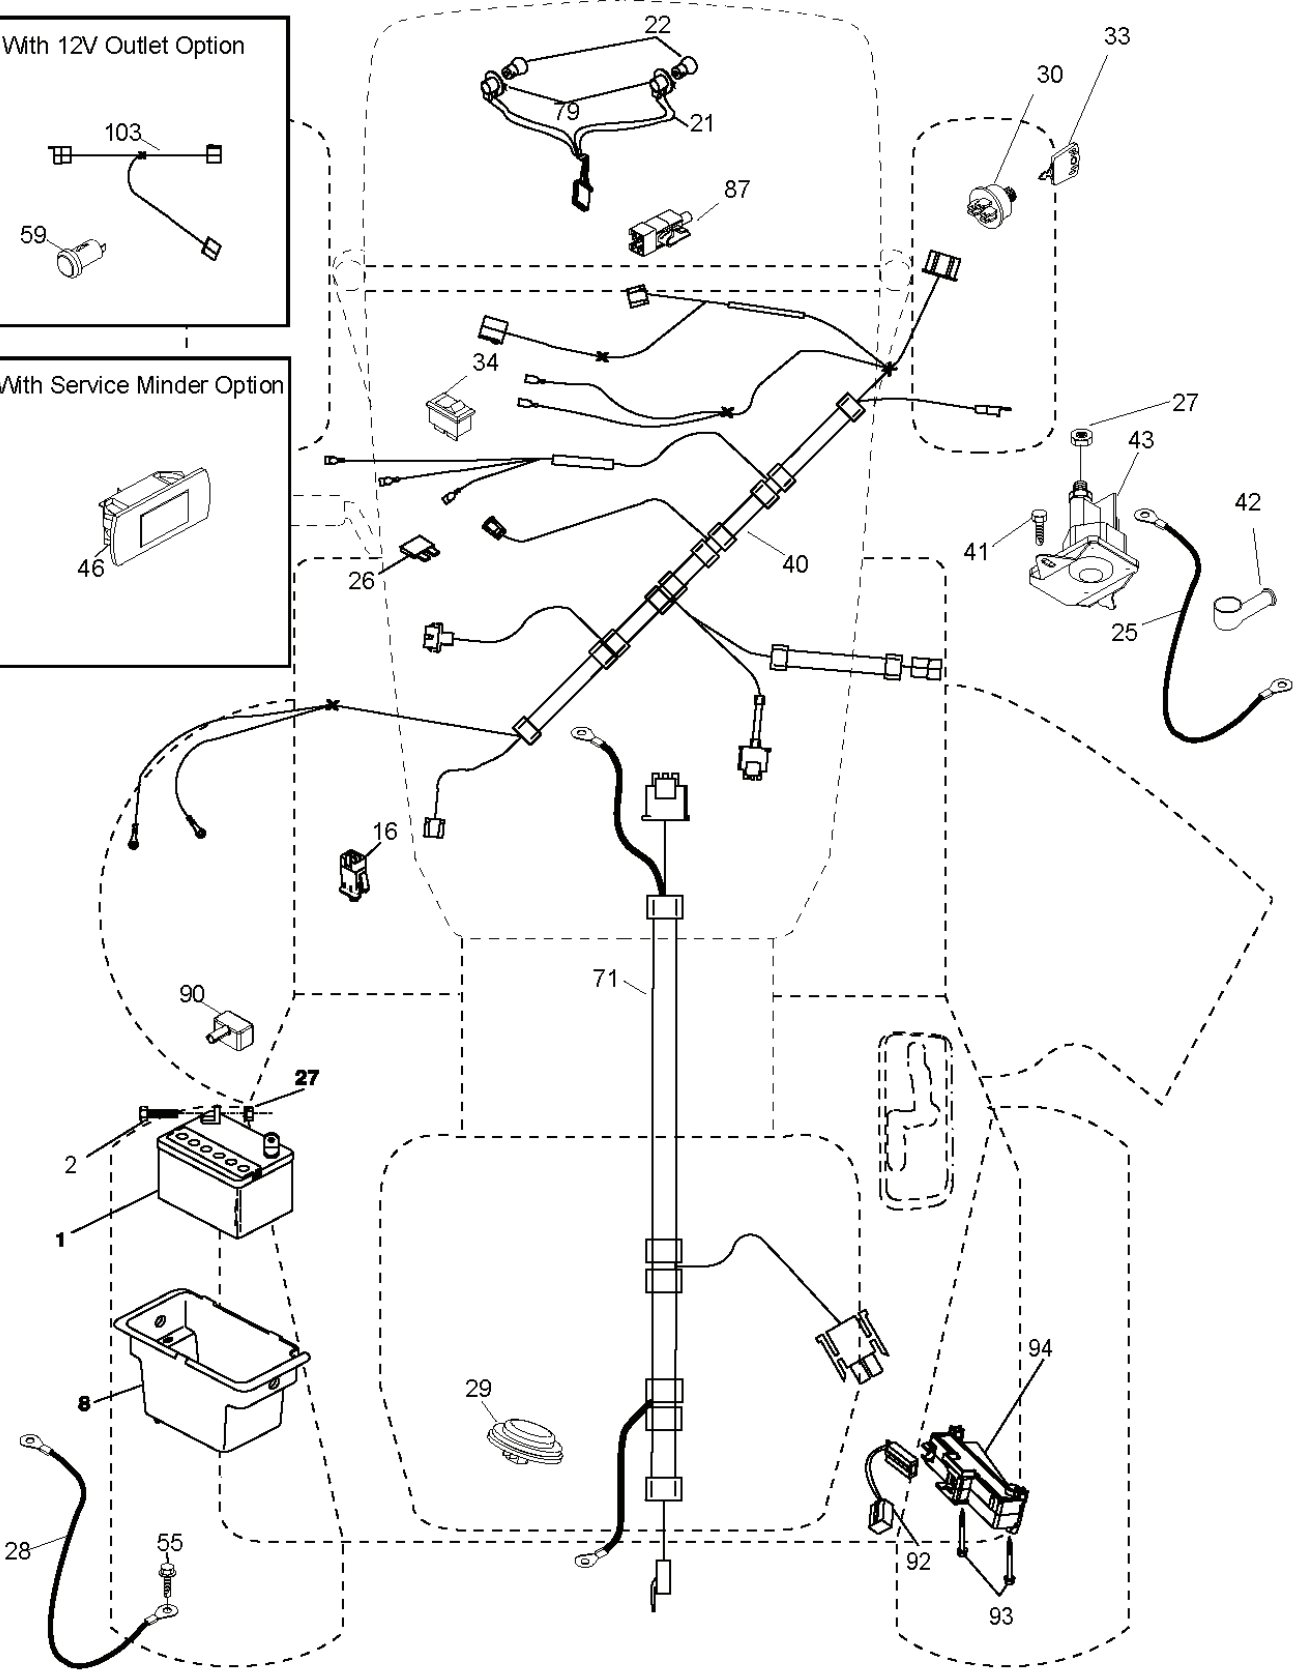

T02S

REF.	PART NO.	DESCRIPTION	REMARK	QTY.	KIT
1	532144924	BATTERY		0	
2	874760412	BOLT		0	
8	532193228	BOX		0	
16	532176138	MICRO SWITCH		0	
21	532400252	HARNESS		0	
22	532004152	BULB		0	
25	532412894	CABLE.STARTER.GGA.BL/R*SUBS/2*		0	
26	532175158	FUSE		0	
27	873510400	NUT		0	
28	532198885	CABLE		0	
29	532401545	SWITCH		0	
30	532193350	IGNITION MODULE		0	
33	532411935	KEY		0	
34	532110712	SWITCH		0	
40	532401098	CABLE		0	
41	817720408	SCREW		0	
42	532131563	COVER		0	
43	532192507	SOLENOID		0	
55	817060512	SCREW		0	
71	532400449	CABLE		0	
79	532175242	HOLDER		0	
87	532197802	SWITCH		0	
90	532435395	TERMINAL COVER		0	
92	532196615	CABLE ASSY		0	
93	532192540	SCREW		0	
94	532191834	MODULE.REVERSE.ROS		0