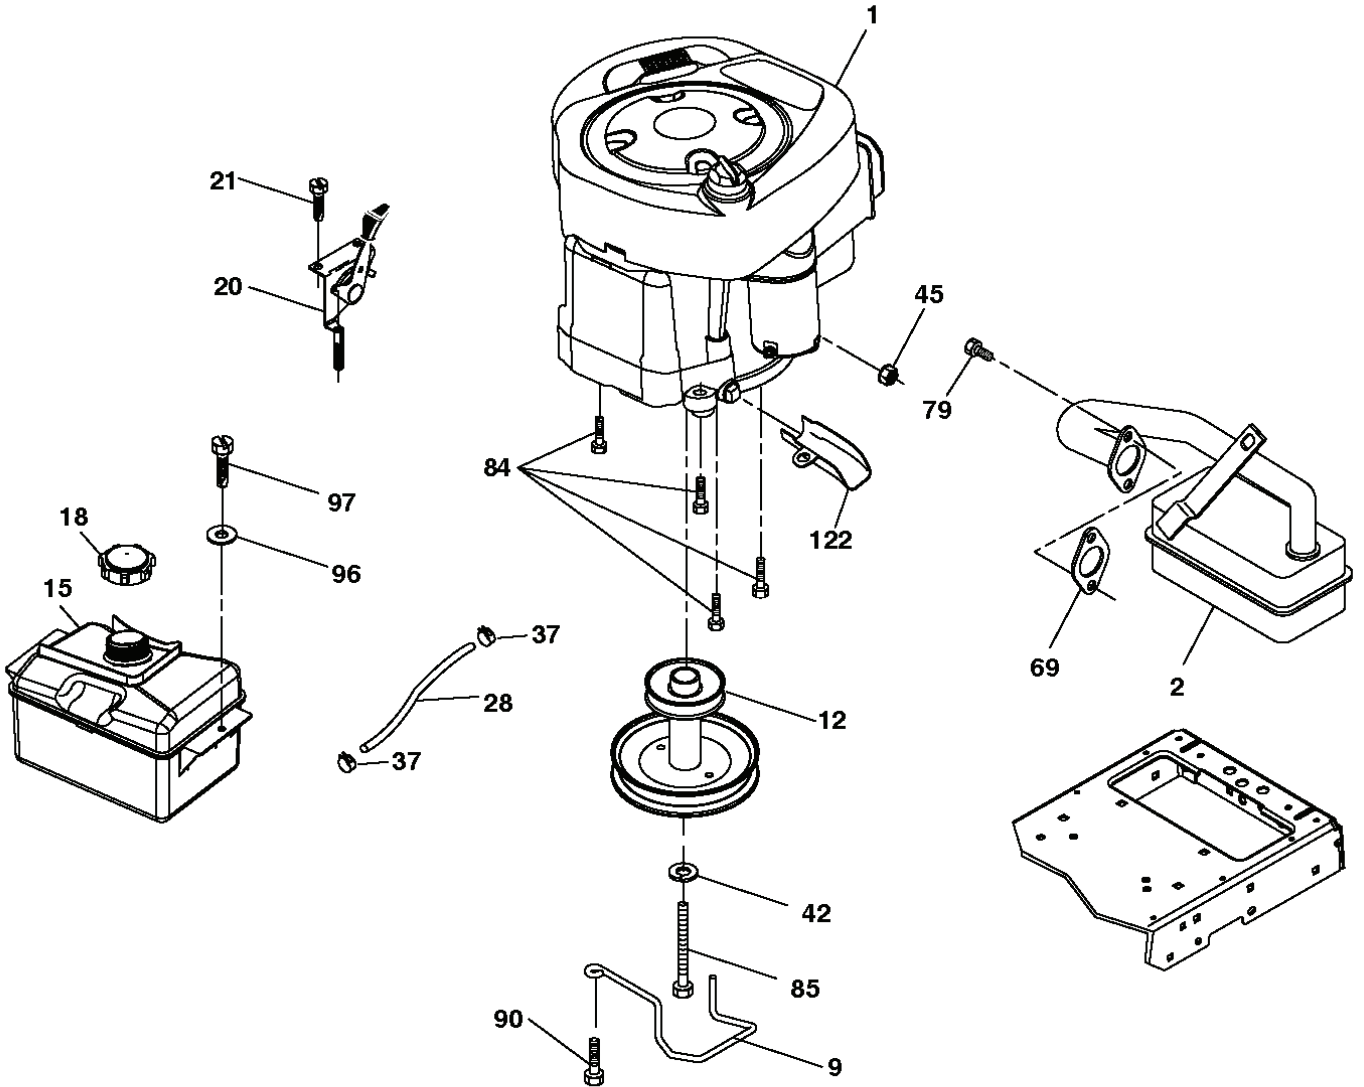

29

OPTIONAL EQUIPMENT
Spark Arrester

REF.	PART NO.	DESCRIPTION	REMARK	QTY.	KIT
1	000000000	W/O DESCRIPTION	Engine Briggs Model No. 219807-3210-B1(438615) (order from engine manufacturer)	0	
2	532179758	MUFFLER		0	
9	532194319	BELT GUIDE		0	
12	532140186	PULLEY		0	
15	532407545	FUEL TANK		0	
18	532430220	FUEL CAP		0	
20	532183897	CONTROL		0	
21	532416358	SCREW		0	
28	532137040	HOSE		0	
29	532137180	SPARK ARRESTER KIT		0	
37	532123487	HOSE CLAMP		0	
42	810040700	WASHER		0	
45	873510400	NUT		0	
69	532165291	GASKET		0	
79	532192334	SCREW		0	
84	817060620	SCREW		0	
85	532173937	BOLT		0	
90	817000616	SCREW		0	
96	819091416	WASHER		0	
97	817670412	SCREW		0	
122	532421922	EXTENSION PIPE		0