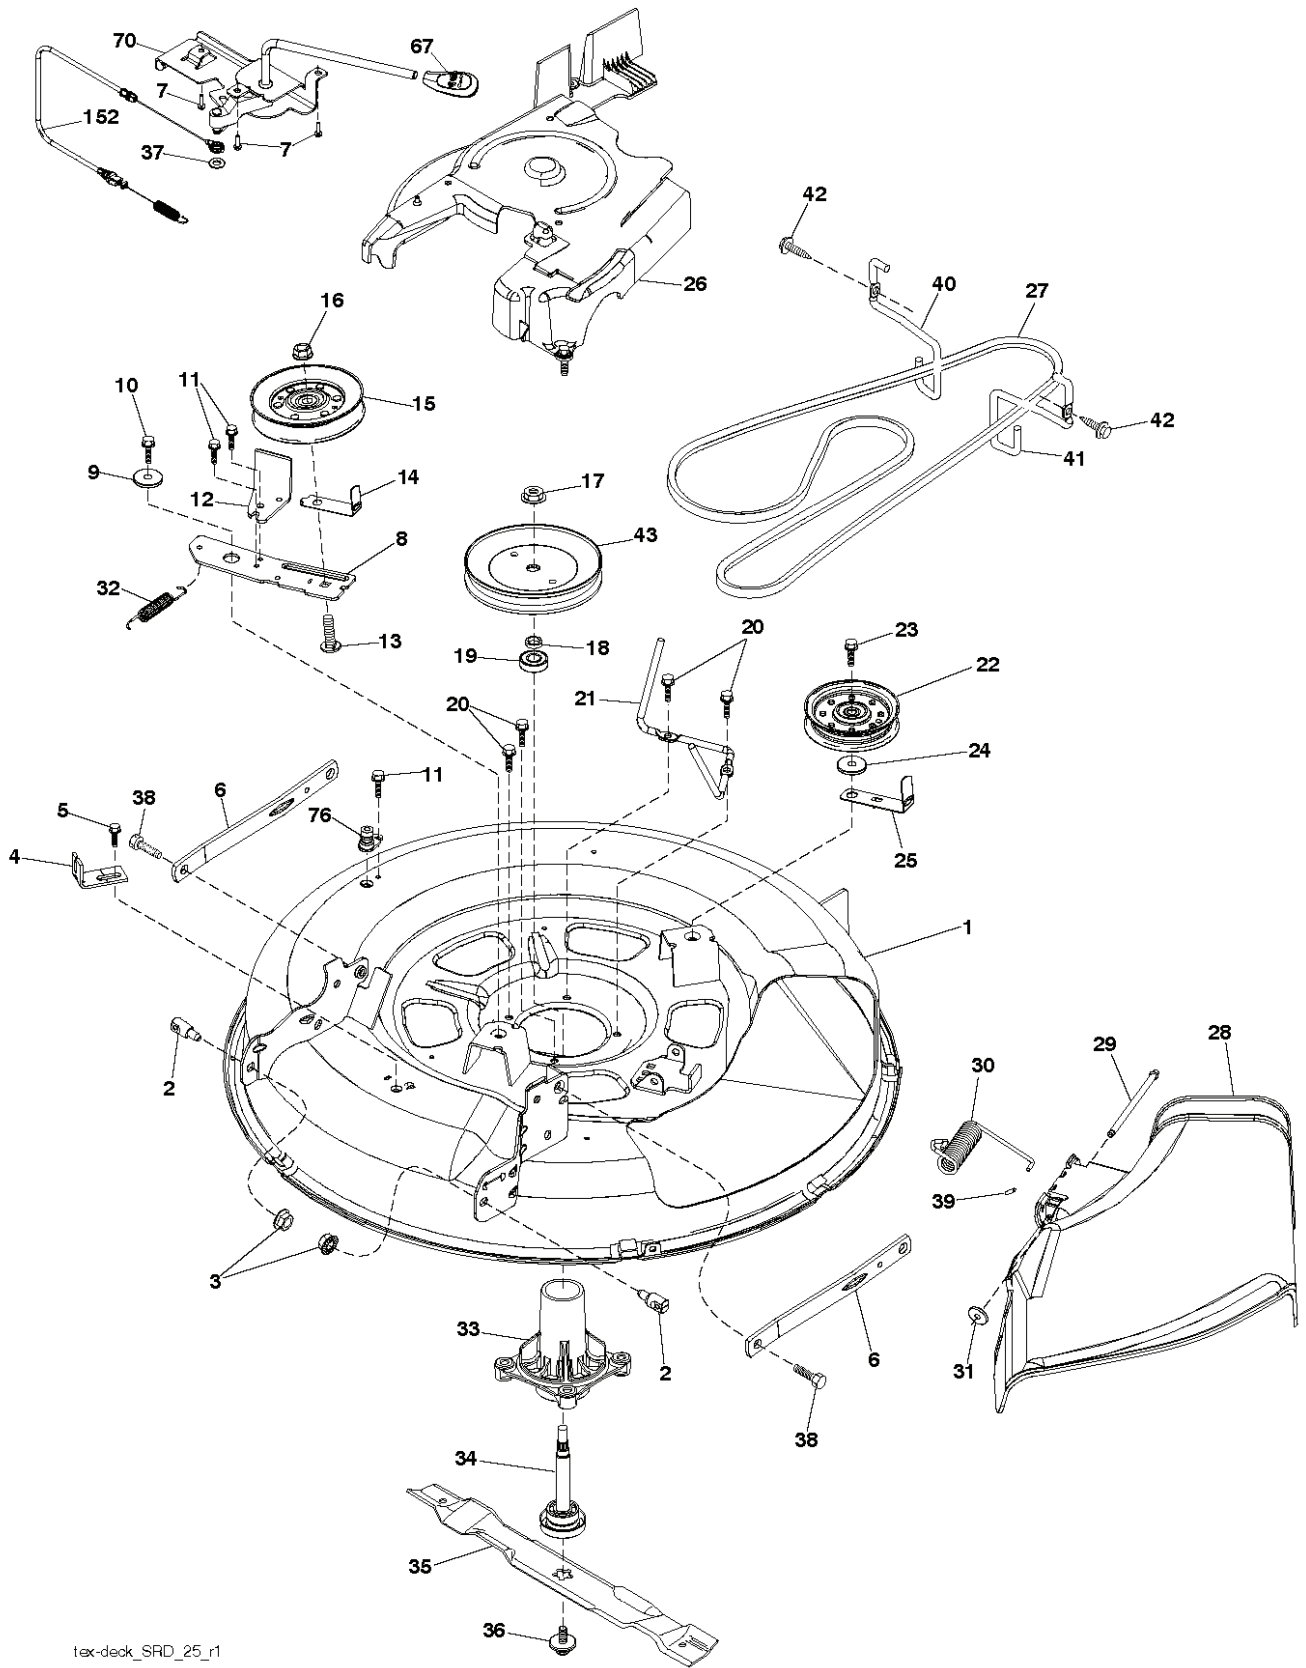

seat-tex_6-tex LT

REF.	PART NO.	DESCRIPTION	REMARK	QTY.	KIT
1	532439819	SEAT		0	
2	532180166	BRACKET		0	
3	532140675	STRAP		0	
6	873800600	NUT		0	
7	532124181	SPRING		0	
8	532171877	BOLT		0	
10	532196977	PLATE		0	
21	532171852	BOLT		0	
37	873800500	LOCK NUT		0	
40	532197661	HANDLE		0	
41	532198200	SPRING		0	
43	874760612	BOLT		0	
44	819133812	WASHER		0	

REF.	PART NO.	DESCRIPTION	REMARK	QTY.	KIT
1	532442048	CUTTING DECK		0	
2	532195161	STUD		0	
3	873900500	NUT		0	
4	532417645	BRACKET		0	
5	817000510	BOLT		0	
6	532418863	ARM		0	
7	532416358	SCREW		0	
8	532420252	ARM		0	
9	532199092	SPACER		0	
10	817000616	SCREW		0	
11	532137729	SCREW		0	
12	532199470	ARM		0	
13	872110612	BOLT		0	
14	532156085	BELT GUIDE		0	
15	532146763	PULLEY		0	
16	873900600	NUT		0	
17	532400234	NUT		0	
18	532187690	WASHER		0	
19	532110485	BEARING		0	
20	532173984	SCREW		0	
21	532416910	BELT GUARD		0	
22	532175820	PULLEY		0	
23	817490628	SCREW		0	
24	819132012	WASHER		0	
25	532420253	BELT GUARD		0	
26	532430313	COVER		0	
27	532419271	BELT		0	
28	532417344	DEFLECTOR		0	
29	532420895	HINGE PIN		0	
30	532197026	TORSION SPRING		0	
31	532110452	NUT		0	
32	532401872	SPRING		0	
33	532187281	BEARING HOUSING		0	
34	532192872	SHAFT ASSY		0	
35	532419273	RIDE ON BLADE		0	
36	532193003	SCREW		0	
37	819131316	WASHER		0	
38	532196539	BOLT		0	
39	532105304	HUB CAP		0	
40	532419270	BELT GUARD		0	
41	532419265	BELT GUARD		0	
42	817000612	SCREW		0	
43	532416877	PULLEY		0	
67	532403012	HANDLE		0	
70	532401246	CLUTCH		0	
76	532415598	HOSE COUPLING		0	
152	532435111	CABLE		0	