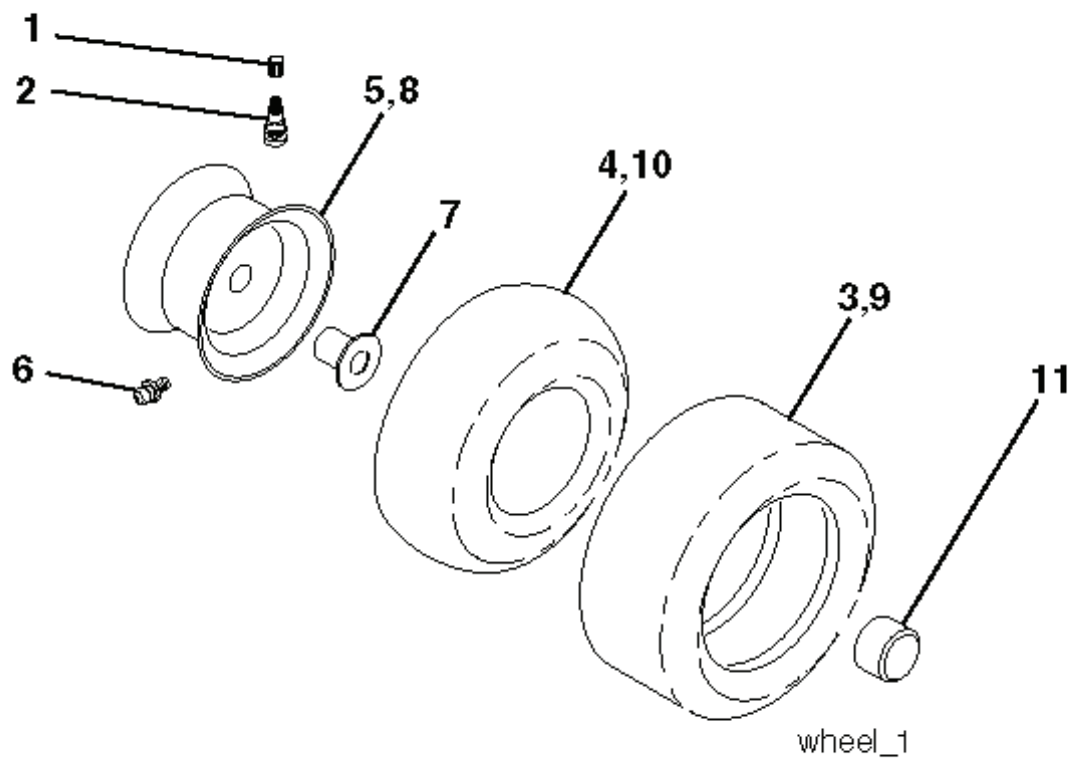

REF.	PART NO.	DESCRIPTION	REMARK	QTY.	KIT
1	532059192	CAP VALVE		1	
2	532065139	NIPPLE		1	
3	532124157	TIRE	Front 15 x 6.0-6	1	
4	532059904	HOSE	Front (Service Item Only)	1	
5	532138336	RIM	Front 6"	1	
6	532124957	FITTING	(Front Wheel Only)	1	
7	532124959	BEARING	(Front Wheel Only)	1	
8	532138337	RIM SPROCKET	Rear 8"	1	
9	532123969	TIRE	Rear 18 x 9.5-8 C	1	
10	532124926	HOSE	Rear (Service Item Only)	1	
11	532175039	HUB CAP		1	
--	532144334	SEALING FOAM		1	
	PART NO.		REMARK		KIT