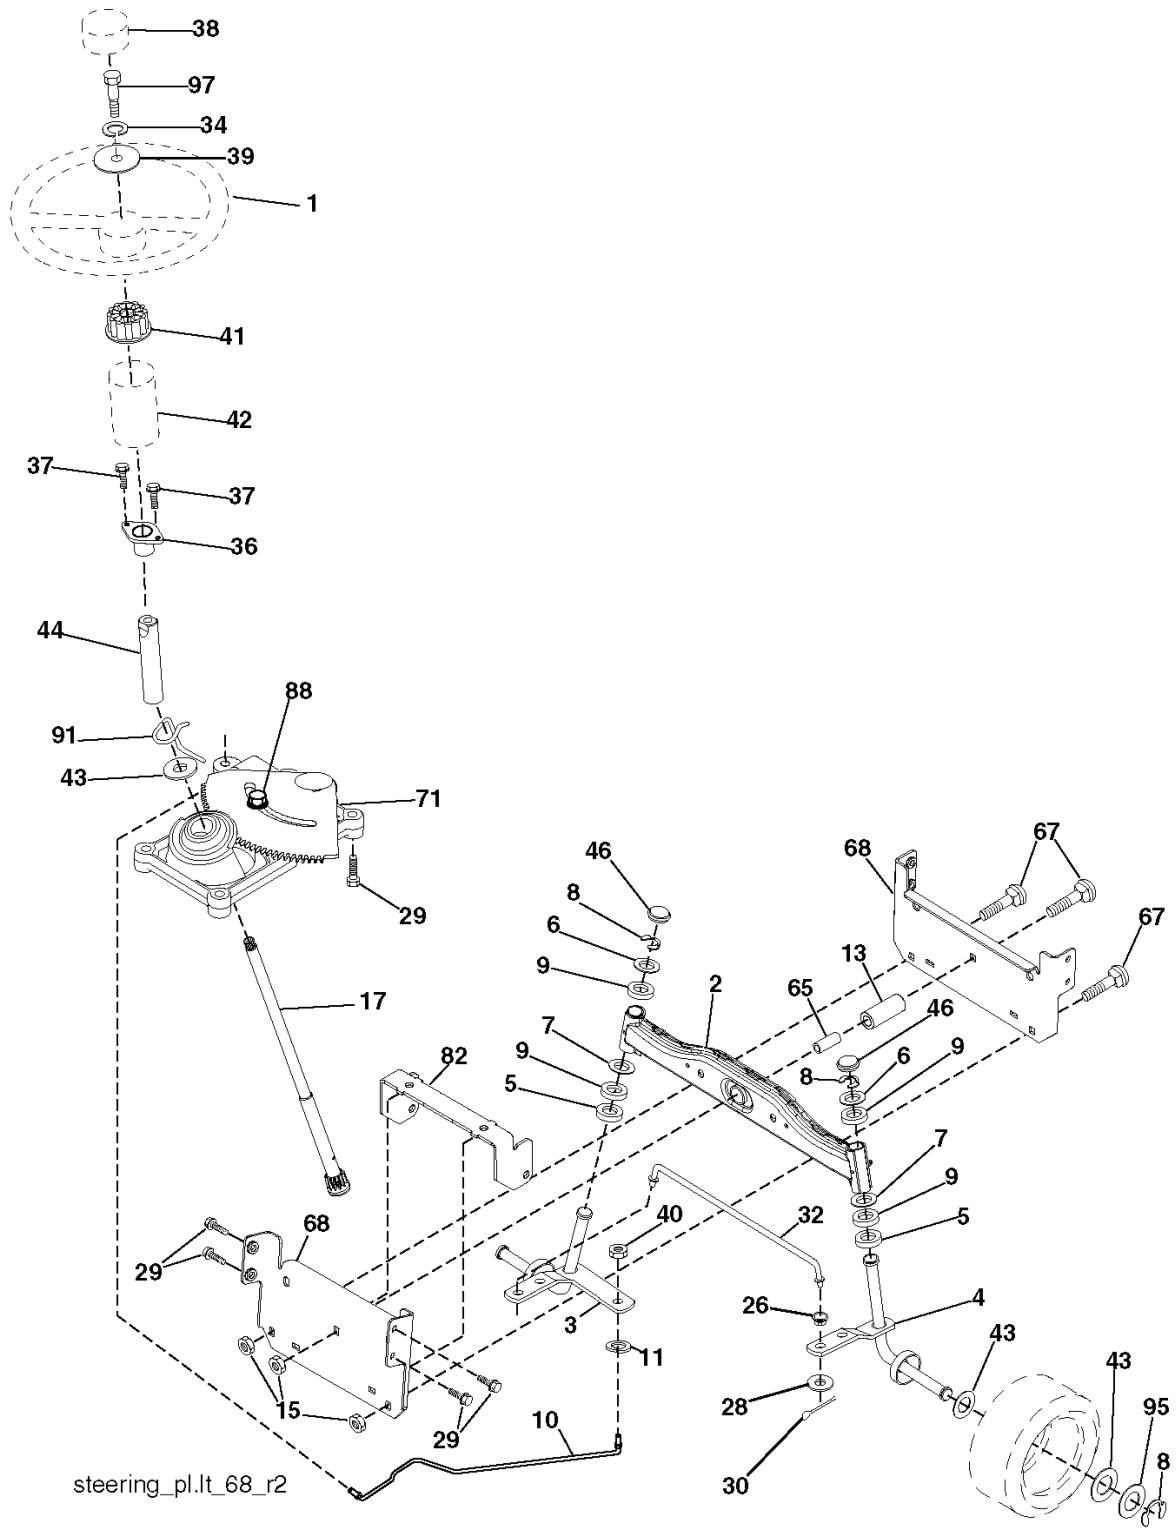

● NON-REMOVABLE CONNECTIONS

○ REMOVABLE CONNECTIONS

WIRING INSULATED CLIPS  
NOTE: IF WIRING INSULATED CLIPS WERE REMOVED FOR SERVICING OF UNIT, THEY SHOULD BE RE-INSTALLED TO PROPERLY SECURE YOUR WIRING.

---

REF.	PART NO.	DESCRIPTION	REMARK	QTY.	KIT
1	532401042	SIEGE CONDUCTEUR		1	
2	532140551	BRACKET		1	
3	871110616	SCREW		1	
4	819131610	WASHER		1	
5	532145006	CLIP		1	
6	873800600	NUT		1	
7	532124181	SPRING		1	
8	817000616	SCREW		1	
9	819131614	WASHER		1	
10	532195530	BERCEAU DE SIEGE CONDUCTEUR		1	
12	532174648	BRACKET		1	
13	532121248	BUSHING		1	
14	872050412	BOLT		1	
15	532134300	SPACER		1	
16	532121250	SPRING		1	
17	532123976	LOCKNUT		1	
21	532171852	BOLT		1	
22	873800500	LOCK NUT		1	
23	871110814	BOLT		1	
24	819171912	WASHER		1	
25	532127018	BOLT		1	
26	810040800	WASHER		1	