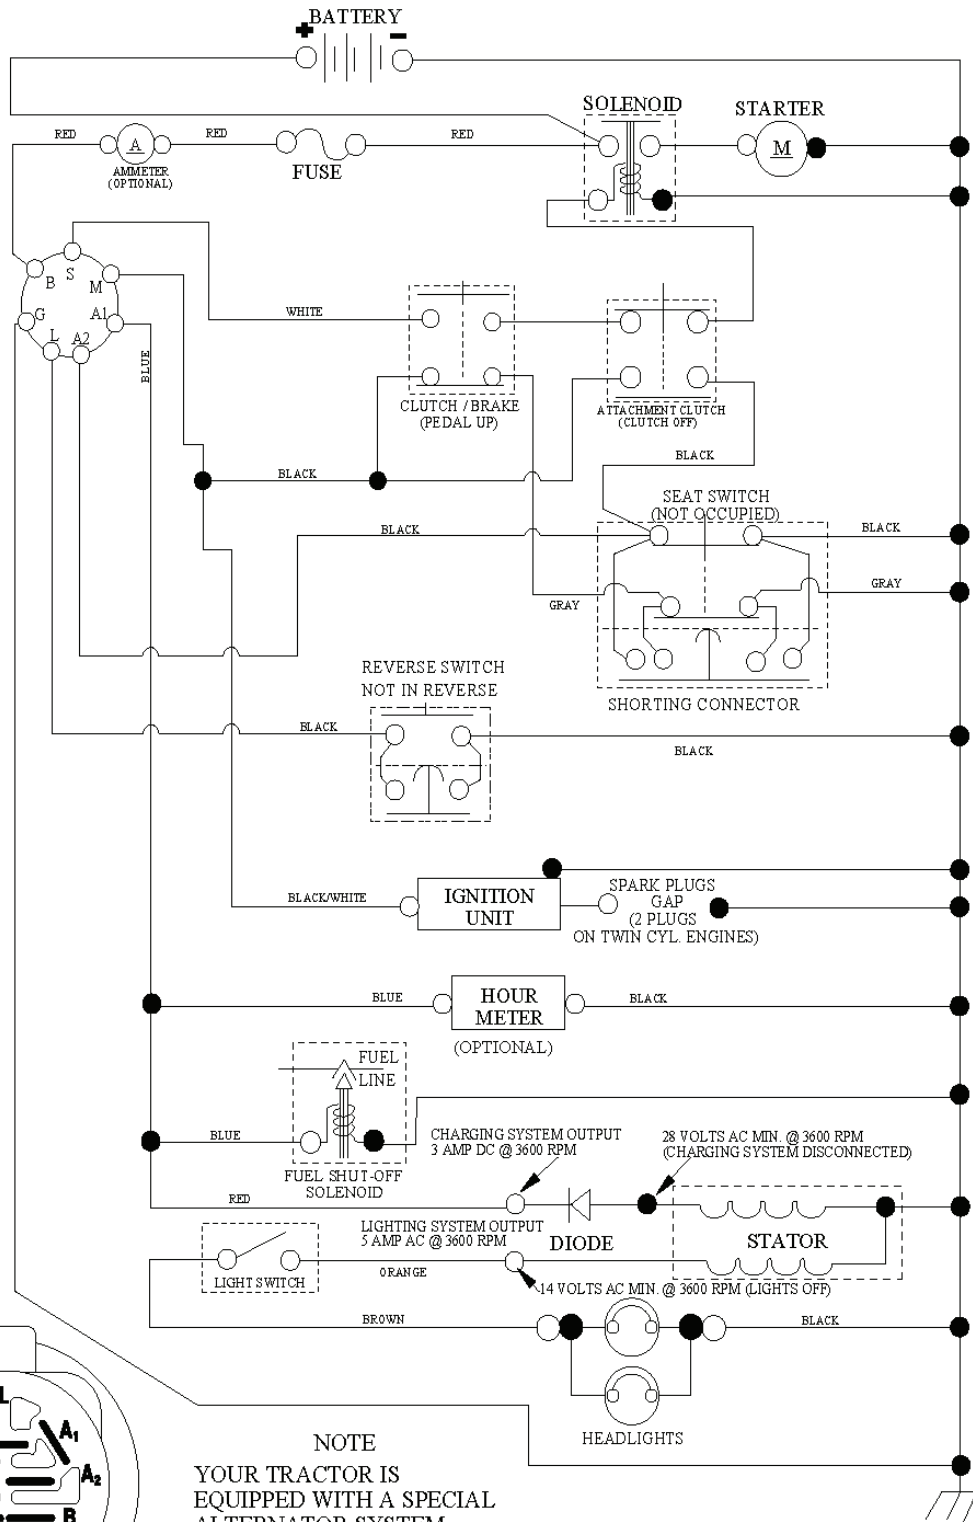

IGNITION SWITCH

POSITION	CIRCUIT	"MAKE"
OFF	M+G+A1	
RUN/OVERRIDE	B+A1	
RUN	B+A1	L+A2
START	B + S + A1	

NOTE

YOUR TRACTOR IS EQUIPPED WITH A SPECIAL ALTERNATOR SYSTEM. THE LIGHTS ARE NOT CONNECTED TO THE BATTERY, BUT HAVE THEIR OWN ELECTRICAL SOURCE. BECAUSE OF THIS, THE BRIGHTNESS OF THE LIGHTS WILL CHANGE WITH ENGINE SPEED. AT IDLE THE LIGHTS WILL DIM. AS THE ENGINE IS SPEEDED UP, THE LIGHTS WILL BECOME THEIR BRIGHTEST.

● NON-REMOVABLE CONNECTIONS

○ REMOVABLE CONNECTIONS

WIRING INSULATED CLIPS
NOTE: IF WIRING INSULATED CLIPS WERE REMOVED FOR SERVICING OF UNIT, THEY SHOULD BE RE-INSTALLED TO PROPERLY SECURE YOUR WIRING.