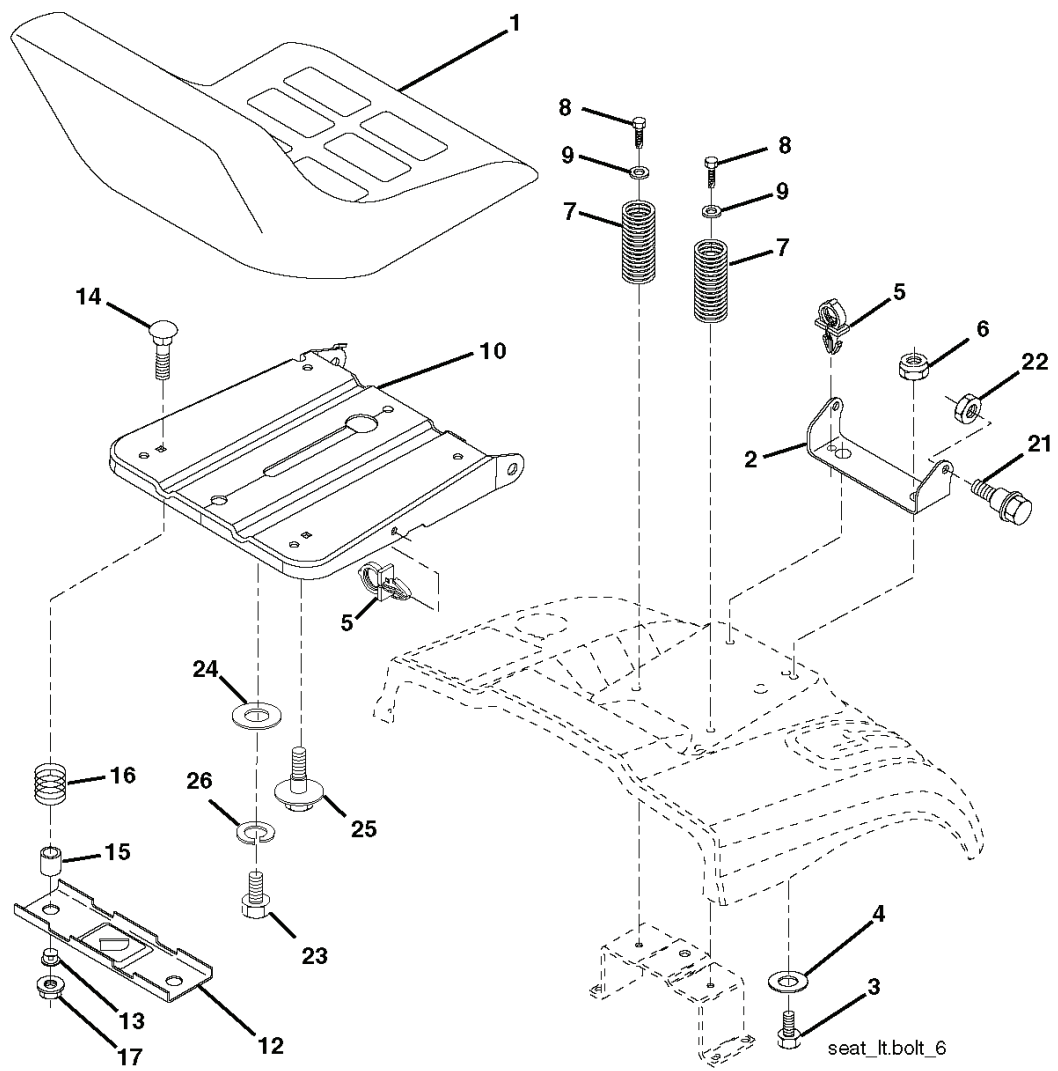

lift-rh.1piece\_27

---

REF.	PART NO.	DESCRIPTION	REMARK	QTY.	KIT
1	532404981	PLUNGE		1	
2	532159471	LEVER		1	
3	532105767	PIN RETAINING SCREW		1	
4	812000002	RETAINER RING		1	
5	819211621	WASHER		1	
6	532120183	BEARING		1	
7	532109413	GRIP		1	
8	532124526	KNOB		1	
11	532139865	LINK		1	
12	532139866	LINK		1	
13	532124670	RETAINER RING		1	
15	532173288	LINK		1	
16	873350800	NUT		1	
17	532175689	BRACKET		1	
18	873800800	NUT		1	
19	532139868	LEVER		1	
20	532194209	SPRING		1	
31	532169865	BEARING		1	
32	873540600	NUT		1	
55	532194208	PIN		1	

IGNITION SWITCH

POSITION	CIRCUIT	"MAKE"
OFF	M+G+A1	
RUN/OVERRIDE	B+A1	
RUN	B+A1	L+A2
START	B + S + A1	

NOTE

YOUR TRACTOR IS EQUIPPED WITH A SPECIAL ALTERNATOR SYSTEM. THE LIGHTS ARE NOT CONNECTED TO THE BATTERY, BUT HAVE THEIR OWN ELECTRICAL SOURCE. BECAUSE OF THIS, THE BRIGHTNESS OF THE LIGHTS WILL CHANGE WITH ENGINE SPEED. AT IDLE THE LIGHTS WILL DIM. AS THE ENGINE IS SPEEDED UP, THE LIGHTS WILL BECOME THEIR BRIGHTEST.

● NON-REMOVABLE CONNECTIONS

○ REMOVABLE CONNECTIONS

WIRING INSULATED CLIPS  
NOTE: IF WIRING INSULATED CLIPS WERE REMOVED FOR SERVICING OF UNIT, THEY SHOULD BE RE-INSTALLED TO PROPERLY SECURE YOUR WIRING.