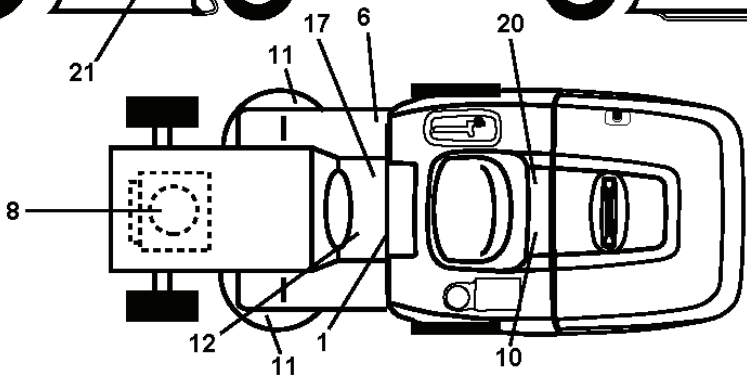

REF.	PART NO.	DESCRIPTION	REMARK	QTY.	KIT
1	532400389	LABEL		1	
3	532429196	DECAL		1	
4	532409659	DECAL		1	
6	532180432	DECAL		1	
7	532410547	DECAL		1	
8	532196841	DECAL		1	
10	532145005	DECAL		1	
11	532182166	DECAL		1	
12	532159737	DECAL		1	
14	532159736	DECAL		1	
17	532140837	DECAL		1	
20	532166960	DECAL		1	
21	532166286	DECAL		1	
--	532180435	DECAL		1	
--	532138311	DECAL		1	
--	532181917	PROTEGE*RPL.PAR 532179769418		1	
--	532181916	PROTEGE*RPL.PAR 532179768418		1