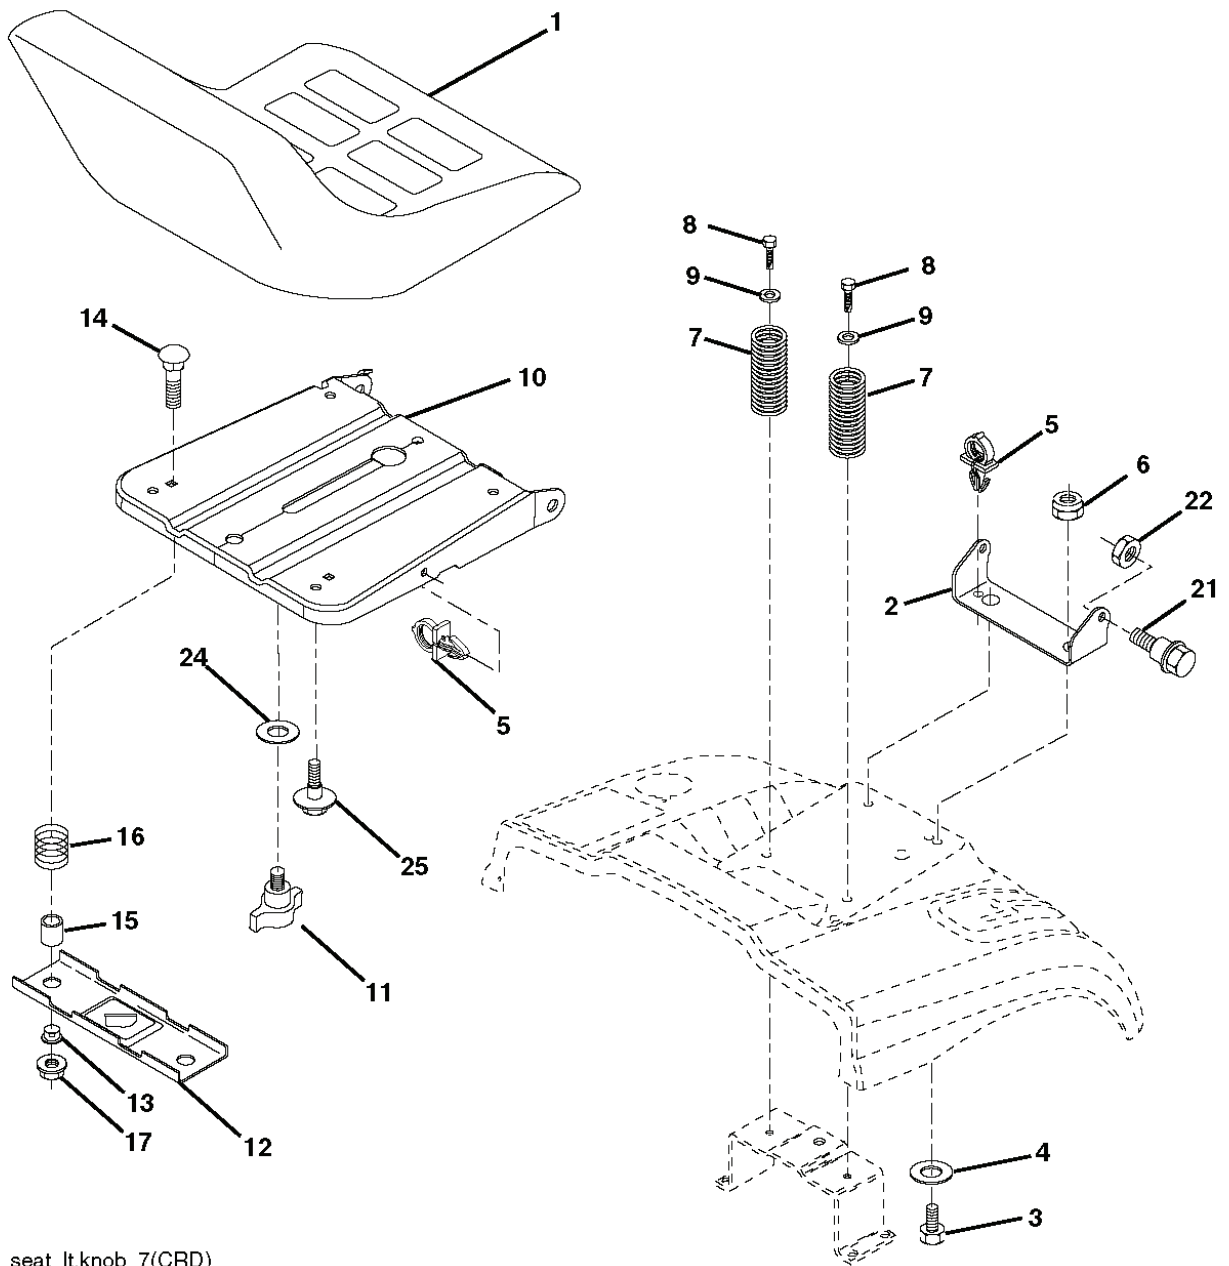

**IGNITION SWITCH**

POSITION	CIRCUIT	"MAKE"
OFF	M+G+A1	
RUN/OVERRIDE	B+A1	
RUN	B+A1	L+A2
START	B + S + A1	

WIRING INSULATED CLIPS  
 NOTE: IF WIRING INSULATED CLIPS WERE REMOVED FOR SERVICING OF UNIT, THEY SHOULD BE RE-INSTALLED TO PROPERLY SECURE YOUR WIRING.

03048

**PTO SWITCH**

POSITION	CIRCUIT
OFF	C + G, B + H
ON	C + F, B + E, A + D

NON-REMOVABLE CONNECTIONS

REMOVABLE CONNECTIONS

seat\_lt.knob\_7(CRD)

---

REF.	PART NO.	DESCRIPTION	REMARK	QTY.	KIT
1	532188715	SIEGE CONDUCTEUR		1	
2	532140551	BRACKET		1	
3	871110616	SCREW		1	
4	819131610	WASHER		1	
5	532145006	CLIP		1	
6	873800600	NUT		1	
7	532124181	SPRING		1	
8	817000616	SCREW		1	
9	819131614	WASHER		1	
10	532195530	BERCEAU DE SIEGE CONDUCTEUR		1	
11	532166369	WING NUT		1	
12	532174648	BRACKET		1	
13	532121248	BUSHING		1	
14	872050412	BOLT		1	
15	532121249	SPACER		1	
16	532123740	SPRING		1	
17	532123976	LOCKNUT		1	
21	532171852	BOLT		1	
22	873800500	LOCK NUT		1	
24	819171912	WASHER		1	
25	532127018	BOLT		1	