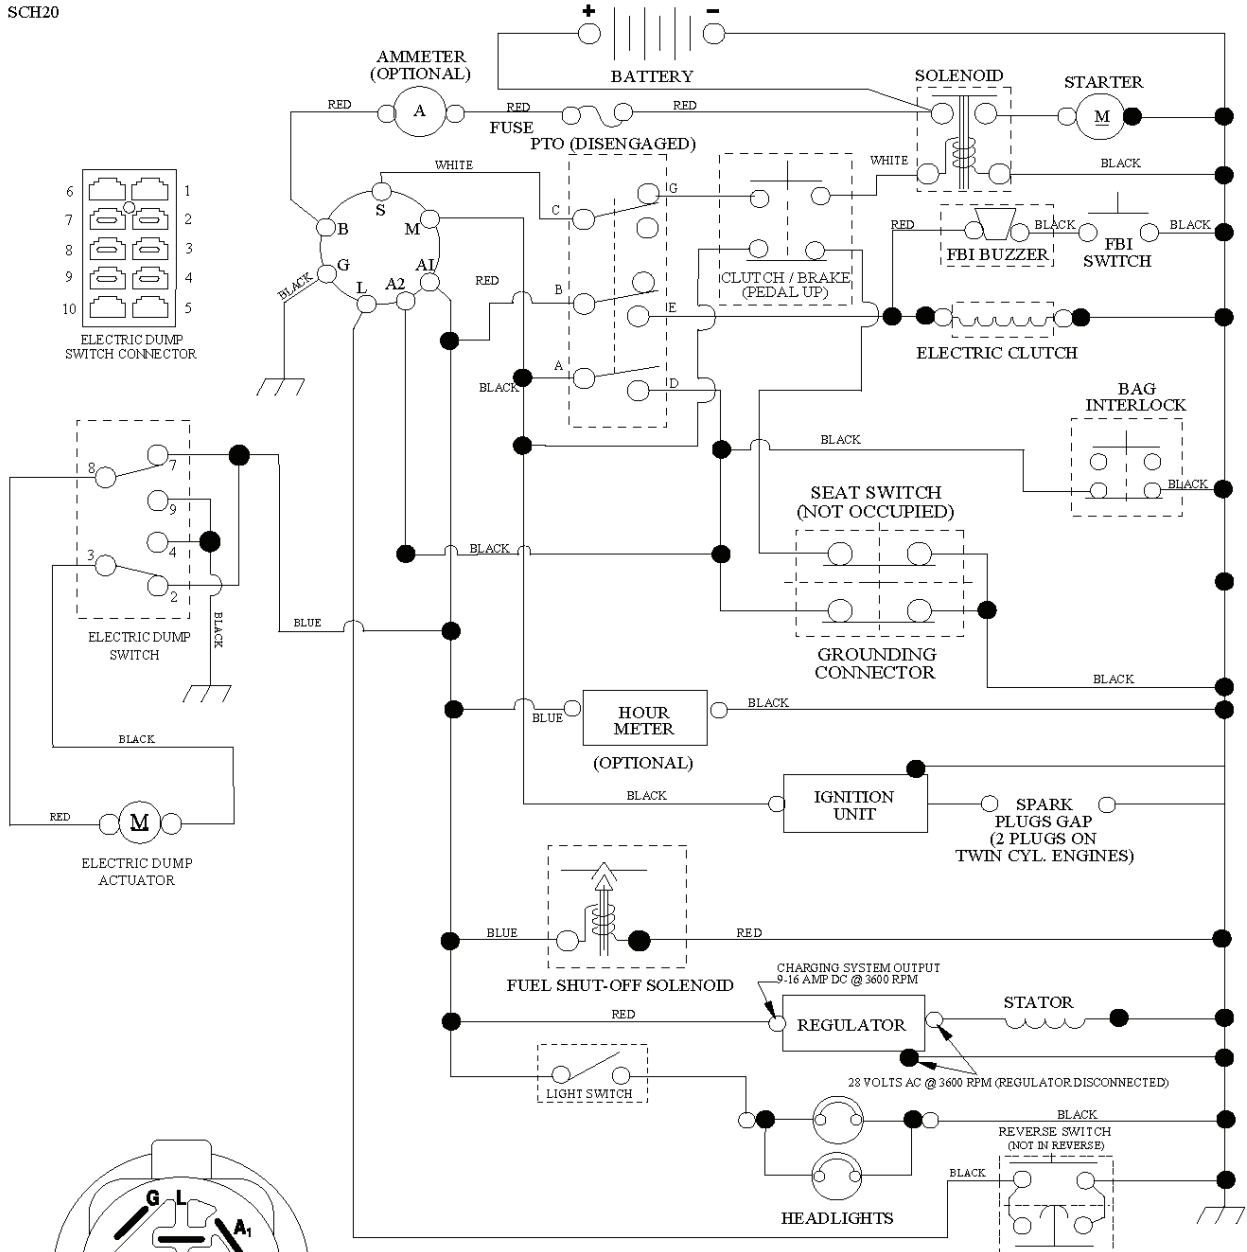

IGNITION SWITCH

POSITION	CIRCUIT	"MAKE"
OFF	M+G+A1	
RUN/OVERRIDE	B+A1	
RUN	B+A1	L+A2
START	B + S + A1	

WIRING INSULATED CLIPS
NOTE: IF WIRING INSULATED CLIPS WERE REMOVED FOR SERVICING OF UNIT, THEY SHOULD BE RE-INSTALLED TO PROPERLY SECURE YOUR WIRING.

03048

PTO SWITCH

POSITION	CIRCUIT
OFF	C + G, B + H
ON	C + F, B + E, A + D

NON-REMOVABLE CONNECTIONS

REMOVABLE CONNECTIONS