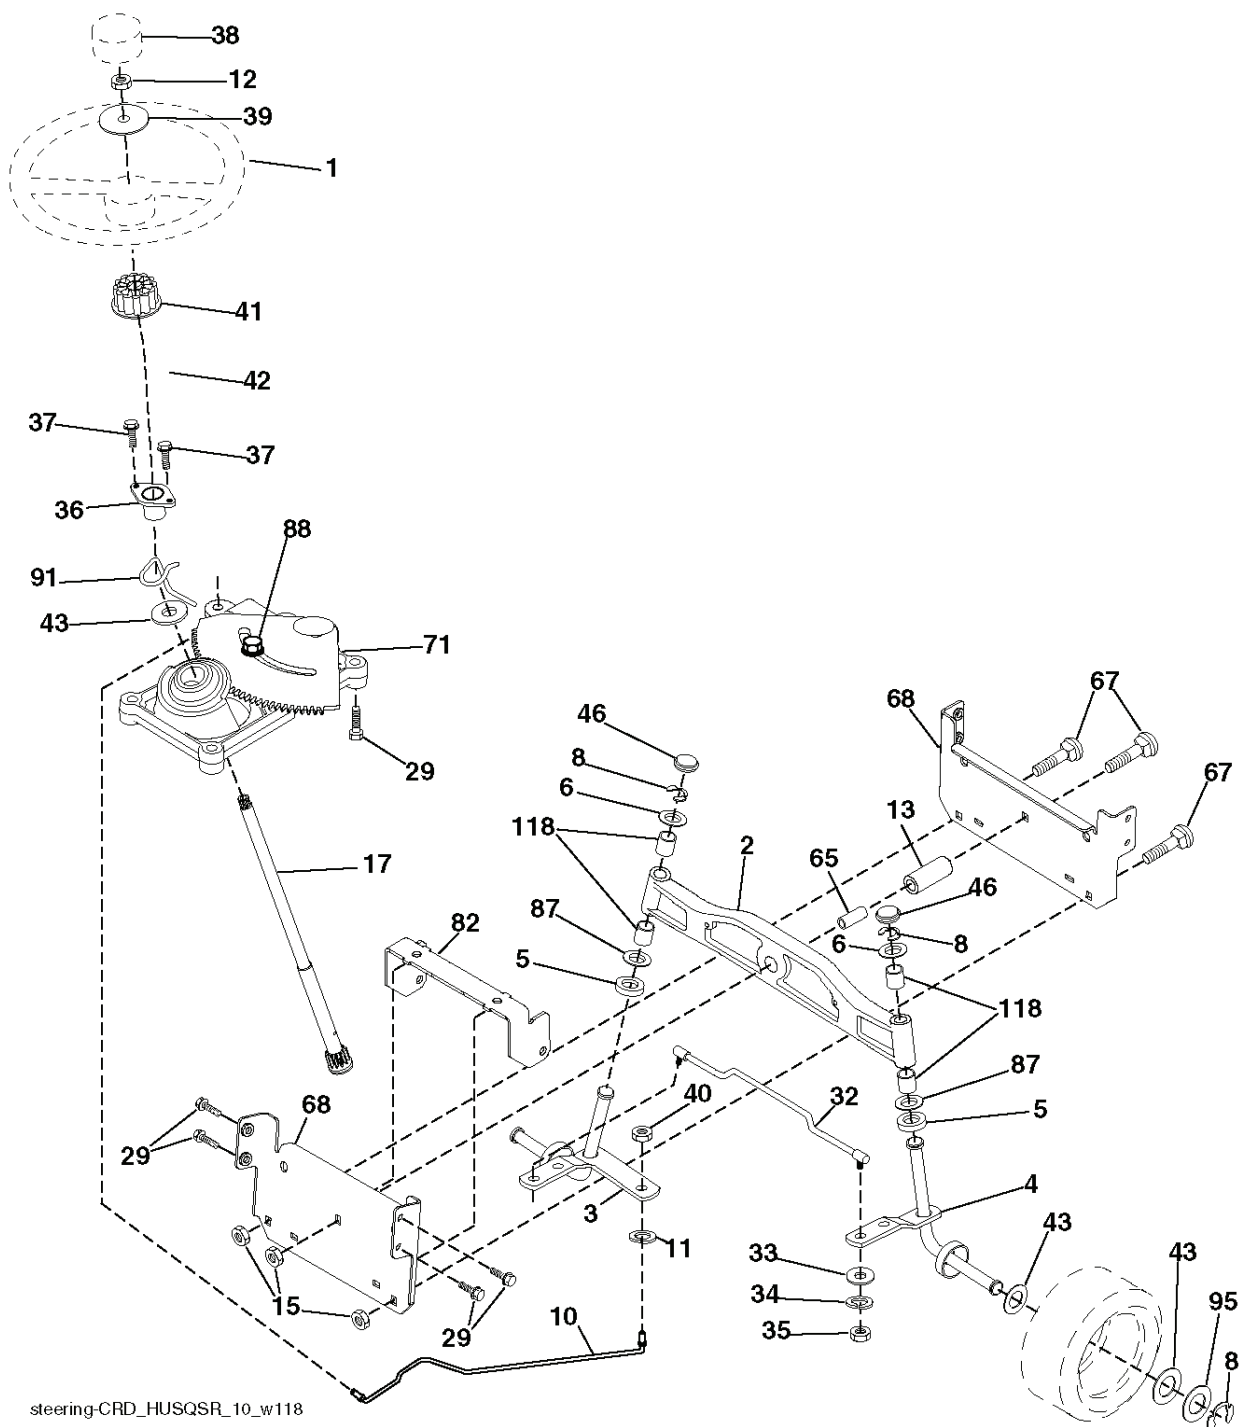

steering-CRD_HUSQSR_10_w118

REF.	PART NO.	DESCRIPTION	REMARK	QTY.	KIT
1	532416480	STEERING WHEEL		1	
2	532193542	AXLE		1	
3	532169840	SPINDLE		1	
4	532169839	SPINDLE		1	
5	532124931	WASHER		1	
6	532121748	WASHER		1	
8	812000029	RETAINER RING		1	
10	532175121	ROD		1	
12	873940800	NUT		1	
11	810040600	WASHER		1	
13	532136518	PIPE		1	
15	873900600	NUT		1	
17	532177883	SHAFT		1	
29	817000612	SCREW		1	
32	532171888	ROD		1	
33	819111216	WASHER		1	
34	810040500	WASHER		1	
35	873540500	NUT		1	
36	532155105	BUSHING		1	
37	532152927	SCREW		1	
38	532415987	KNOB		1	
39	819183812	WASHER		1	
40	873540600	NUT		1	
41	532186737	ADAPTER		1	
43	532121749	WASHER		1	
46	532121232	HUB CAP		1	
65	532414736	SPACER		1	
67	872110618	BOLT		1	
68	532169827	SHAFT		1	
71	532175146	STEERING GEAR		1	
82	532199978	SUPPORT ESSIEU AVANT		1	
87	532173966	WASHER		1	
88	532175118	BOLT		1	
91	532175553	SPRING		1	
95	532188967	WASHER		1	
118	532406013	BEARING		1