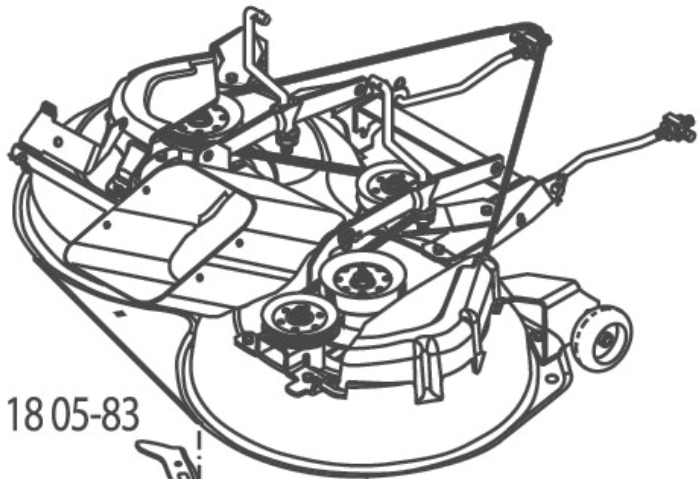

535 41 45-47

535 41 45-48

RCJ8Y

535 41 43-76

535 41 43-78

532 17 01-40

532 40 20-09

532 18 05-83

532 18 04-24

532 18 04-25

532 18 05-84

---

REF.	PART NO.	DESCRIPTION	REMARK	QTY.	KIT
535414547	535414547	AIR FILTER		1	
535414548	535414548	PREFILTER		1	
RCJ8Y	530030075	SPARK PLUG		1	
535414376	535414376	FILTER		1	
535414378	535414378	OIL FILTER		1	
532170140	532170140	BELT		1	
532402009	532402009	BELT		1	
532180583	532180583	BLADE		1	
532180584	532180584	BLADE		1	
532180424	532180424	BLADE		1	
532180425	532180425	BLADE		1	