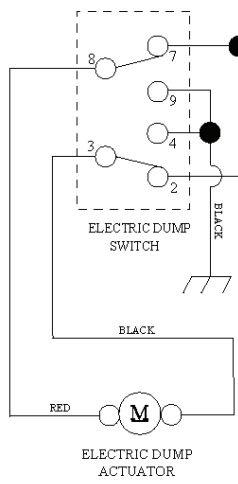

IGNITION SWITCH

POSITION	CIRCUIT	"MAKE"
OFF	M+G+A1	
RUN/OVERRIDE	B+A1	
RUN	B+A1	L+A2
START	B + S + A1	

WIRING INSULATED CLIPS
NOTE: IF WIRING INSULATED CLIPS WERE REMOVED FOR SERVICING OF UNIT, THEY SHOULD BE RE-INSTALLED TO PROPERLY SECURE YOUR WIRING.

03048

PTO SWITCH

POSITION	CIRCUIT
OFF	C + G, B + H
ON	C + F, B + E, A + D

NON-REMOVABLE CONNECTIONS

REMOVABLE CONNECTIONS