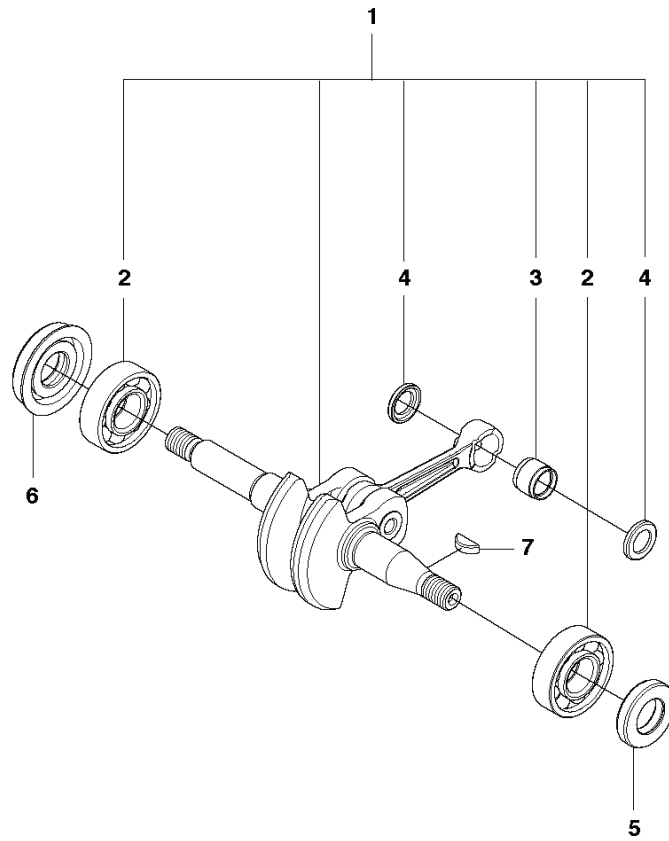

L T425
CRANK SHAFT

REF.	PART NO.	DESCRIPTION	REMARK	QTY.	KIT
1	525616101	CRANKSHAFT		1	
2	505041201	BEARING		2	1
3	505040901	BEARING		1	1
4	505041001	WASHER		2	1
5	505041301	SEAL		1	
6	505041401	SEAL		1	
7	544260001	KEY		1