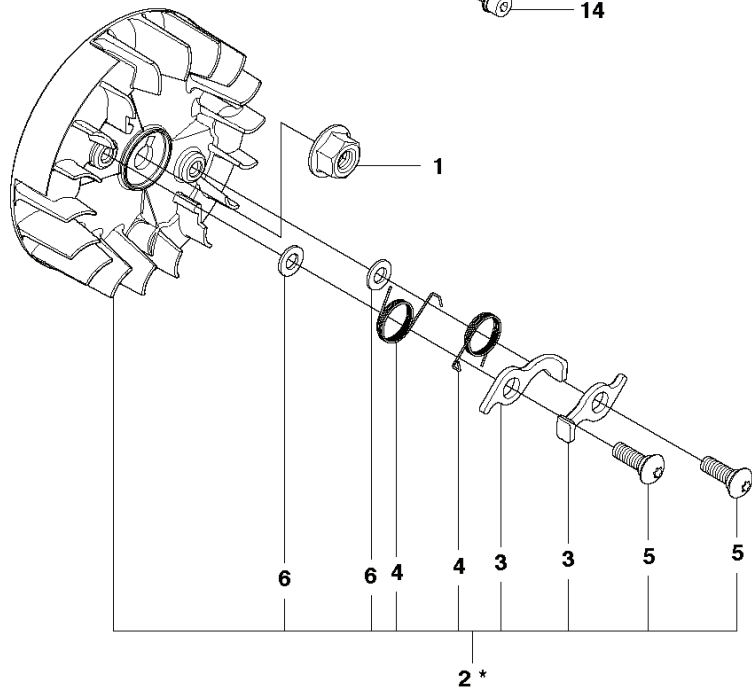

E T425
IGNITION SYSTEM

REF.	PART NO.	DESCRIPTION	REMARK	QTY.	KIT
1	505041501	NUT		1	
2	575322101	ROTOR		1	
3	521551701	PAWL		2	2
4	521551801	SPRING		2	2
5	521516001	SCREW		2	2
6	506614401	WASHER		2	2
7	525738101	IGNITION MODULE		1	
9	513243301	SPRING		1	
10	525615501	HUB CAP		1	
12	505043301	GROMMET		1	7
13	505043401	SPACER		2	
14	505043501	BOLT		2	
15	503235108	SPARK PLUG		1	
16	505043701	CORD		1	
17	505043801	CORD		1