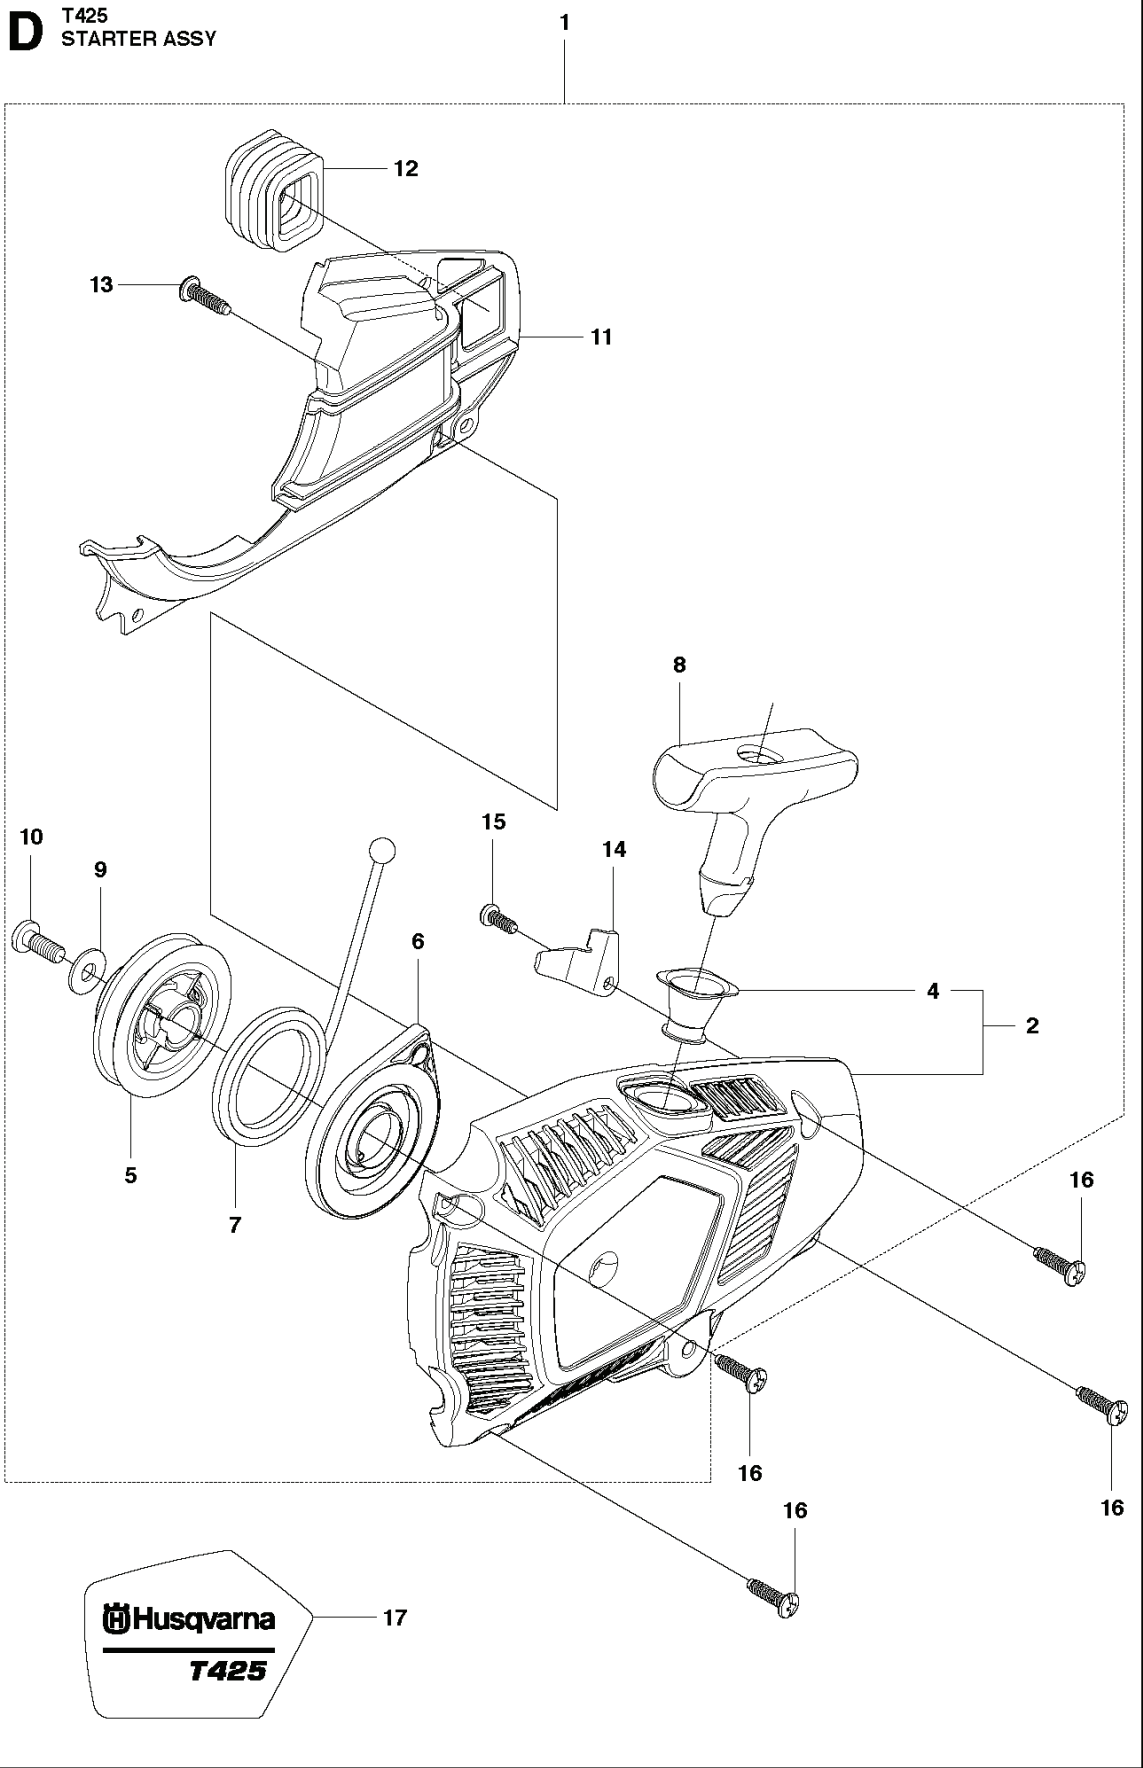

D T425
STARTER ASSY

REF.	PART NO.	DESCRIPTION	REMARK	QTY.	KIT
1	505053801	STARTER		1	
2	505053901	CASE COMP		1	1
4	537283201	SLEEVE		1	1,2
5	505054001	REEL		1	1
6	505054101	SPRING		1	1
7	505054201	ROPE		1	1
8	505054301	KNOB		1	1
9	505054401	WASHER		1	1
10	505047601	SCREW		1	1
11	505054601	COVER		1	1
12	505054701	PIPE		1	1
13	505047001	SCREW		1	1
14	505151901	GUIDE		1	1
15	505152001	SCREW		1	1
16	505047001	SCREW		4	
17	505059101	DECAL		1