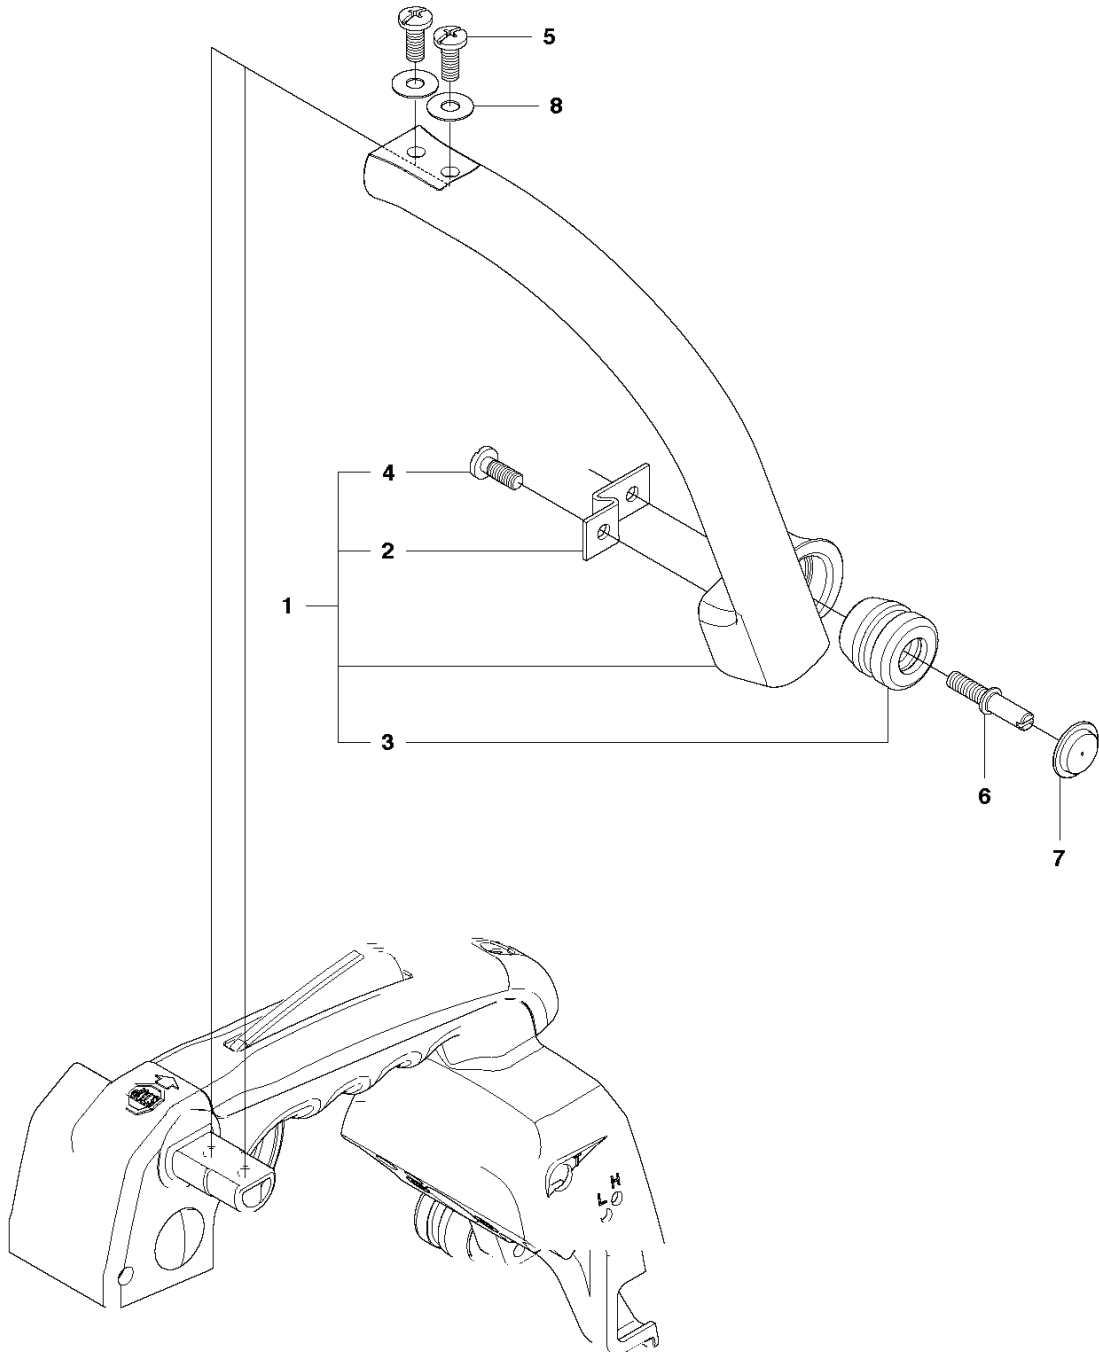

G T425
HANDLE ASSY

REF.	PART NO.	DESCRIPTION	REMARK	QTY.	KIT
1	505047301	HANDLE ASSY		1	
2	505047401	STOPPER		1	1
3	505047501	DAMPER		1	1
4	505047601	SCREW		1	1
5	505047601	SCREW		2	
6	505049501	BOLT		1	
7	505049601	HUB CAP		1	
8	586060401	WASHER		2