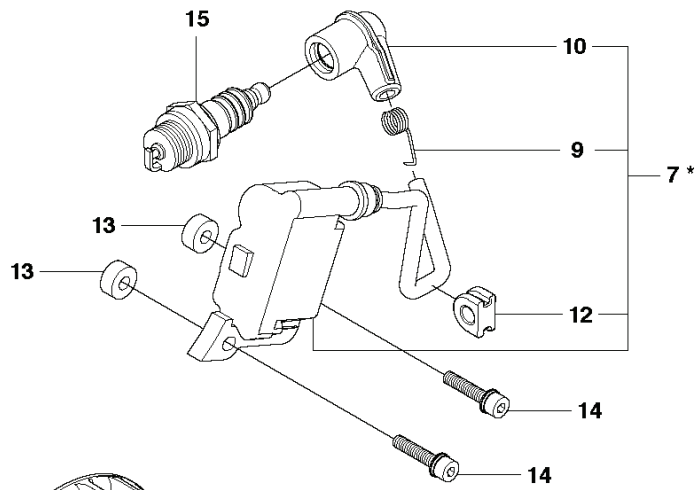

E T425
IGNITION SYSTEM

REF.	PART NO.	DESCRIPTION	REMARK	QTY.	KIT
1	505041501	NUT		1	
2	575322101	ROTOR		1	
3	521551701	PAWL		2	2
4	521551801	SPRING		2	2
5	521516001	SCREW		2	2
6	506614401	WASHER		2	2
7	525738101	IGNITION MODULE		1	
9	513243301	SPRING		1	
10	525615501	HUB CAP		1	
12	505043301	GROMMET		1	7
13	505043401	SPACER		2	
14	505043501	BOLT		2	
15	503235108	SPARK PLUG		1	
16	505043701	CORD		1	
17	505043801	CORD		1