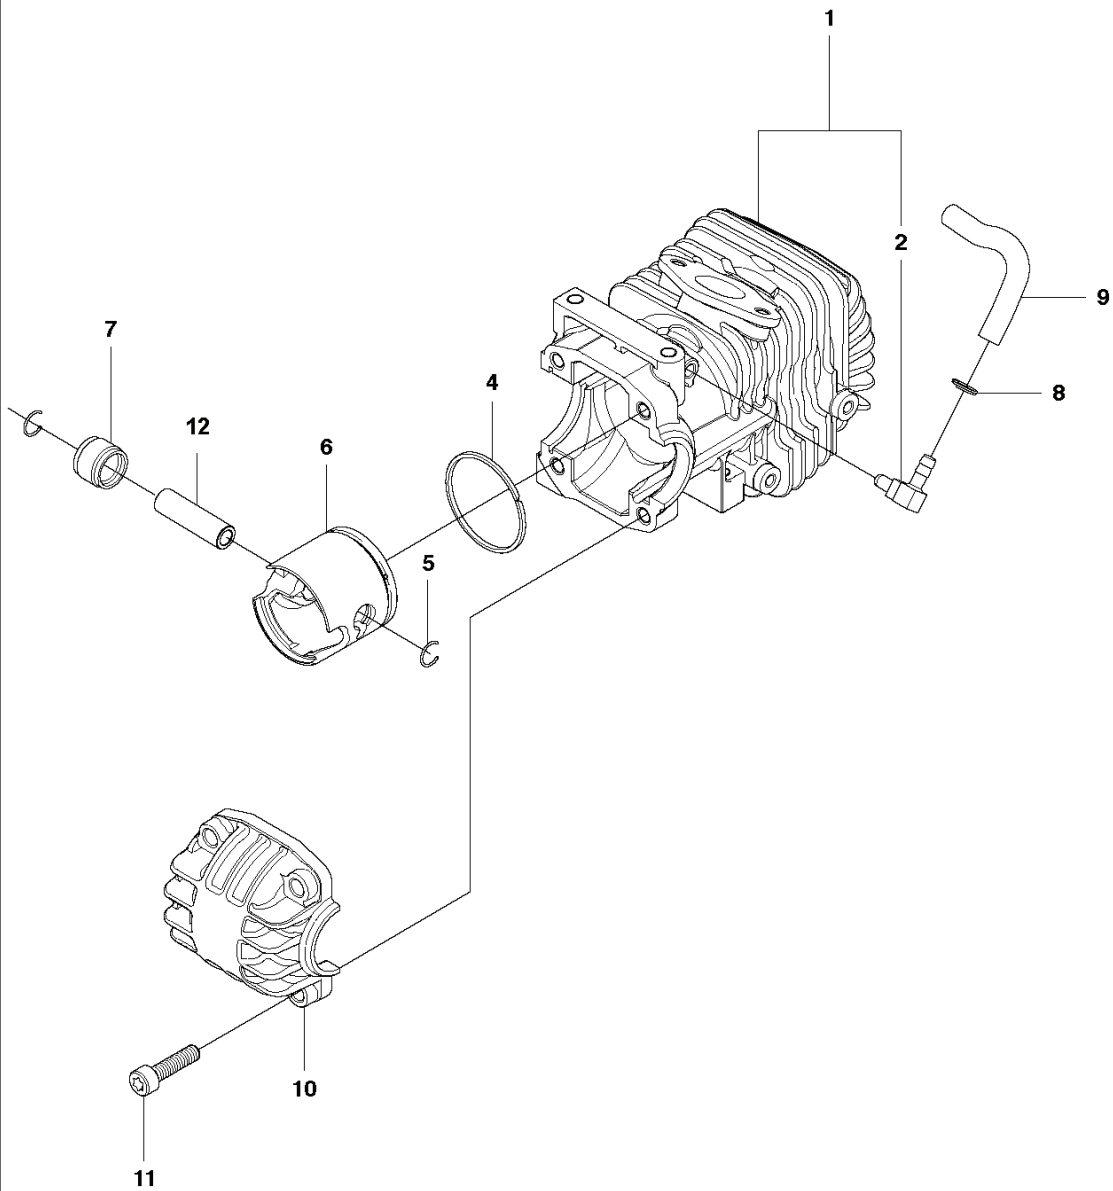

T425, 20080100001-current, CHAIN SAW

SPARE PARTS LIST

N T425
ACCESSORIES

REF.	PART NO.	DESCRIPTION	REMARK	QTY.	KIT
1	505059401	COMBI TOOL		1	
2	505060501	BAR COVER		1	
3	505060201	SPIKE KIT		1	

C T425
CARBURETOR & AIR FILTER

REF.	PART NO.	DESCRIPTION	REMARK	QTY.	KIT
1	505060401	PIPE SET		1	1
2	505041601	SCREW		2	2
3	505058401	ROD		1	1
4	505058501	GROMMET		1	1
5	588152201	CARBURETTOR		1	1
6	505058101	SEAL		1	1
7	505058201	PLATE.BASE		1	1
8	505058601	PLATE		1	1
9	505058301	SCREW		2	2
10	505058701	CLEANER		1	1
11	505058801	AIR FILTER		1	1
12	505049201	COVER		1	1
13	577433701	KNOB		1	1
14	505049401	GROMMET		1	1

B T425
CLUTCH ASSY
OIL PUMP ASSY

REF.	PART NO.	DESCRIPTION	REMARK	QTY.	KIT
1	505044601	PIPE COMP		1	
2	505044701	PIPE		1	1
3	505044801	JOINT		1	1
4	505044901	PIPE		1	1
5	505045001	CLIP		1	1
6	505045101	FILTER		1	1
7	505045201	RING		1	1
8	505052901	OIL PUMP ASSY		1	
10	505053101	WORM		1	8
11	505041601	SCREW		2	
12	505053301	WASHER		1	
13	505053501	PIPE		1	
14	505053601	COVER		1	
15	505047001	SCREW		2	
16	525615201	CLUTCH DRUM	1/4 8-Tooth	1	
16	525615301	CLUTCH DRUM ASSY	3/8 6-Tooth	1	
17	505049801	CLUTCH		1	
18	505049901	SHOE.CLUTCH		2	17
19	505050001	SPRING		2	17
21	505050201	PLATE		1	
22	505050301	BEARING		1	16
23	505053401	SEAL		1	

K T425
CYLINDER COMP

REF.	PART NO.	DESCRIPTION	REMARK	QTY.	KIT
1	521553201	CYLINDER-COMP		1	
2	505040001	ELBOW		1	1
4	505040601	PISTON RING		1	1.3
5	505040801	RING		2	1.3
6	505040501	PISTON		1	1.3
7	505040901	BEARING		1	1
8	505040201	CLIP		1	
9	505040101	PIPE		1	
10	505040301	CRANKCASE		1	
11	505040401	BOLT		4	
12	505040701	PIN		1	