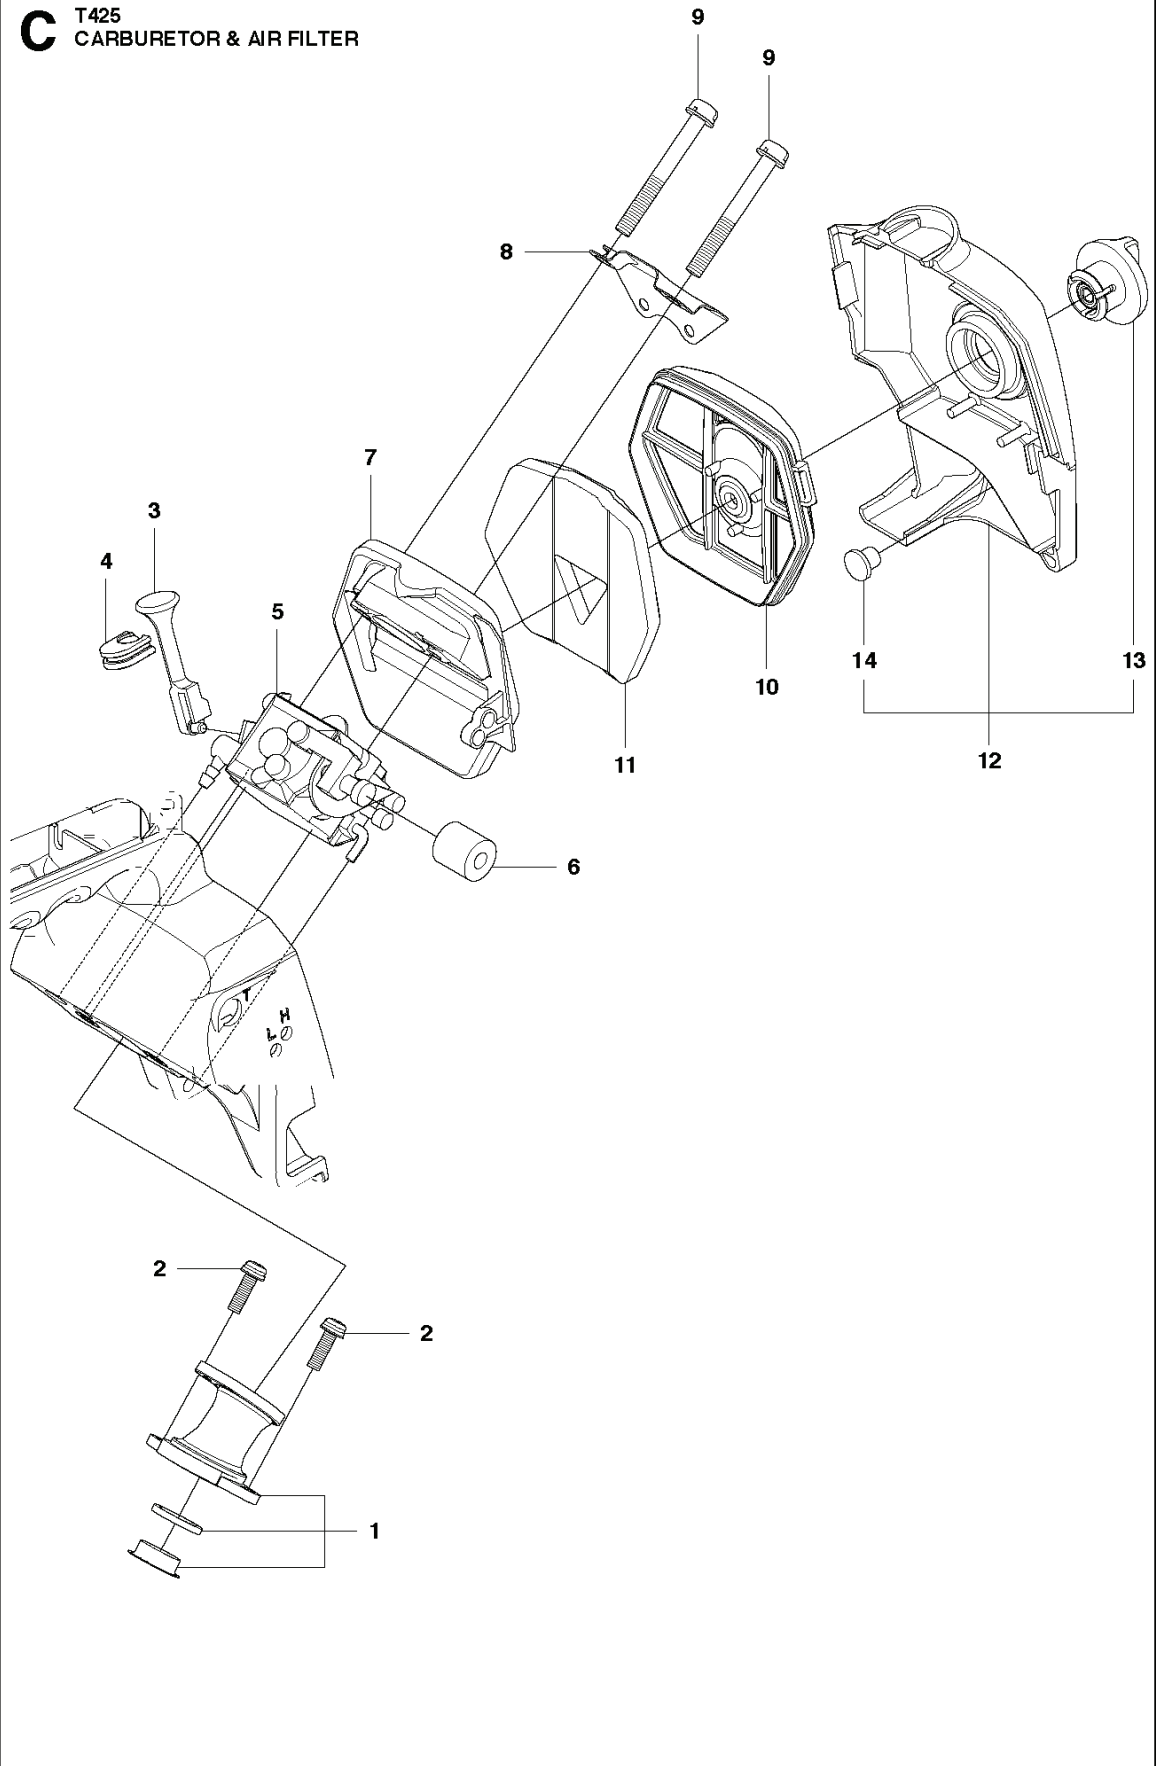

T425, 20080100001-current, CHAIN SAW

SPARE PARTS LIST

N T425
ACCESSORIES

REF.	PART NO.	DESCRIPTION	REMARK	QTY.	KIT
1	505059401	COMBI TOOL		1	
2	505060501	BAR COVER		1	
3	505060201	SPIKE KIT		1	

C T425
CARBURETOR & AIR FILTER

REF.	PART NO.	DESCRIPTION	REMARK	QTY.	KIT
1	505060401	PIPE SET		1	1
2	505041601	SCREW		2	2
3	505058401	ROD		1	1
4	505058501	GROMMET		1	1
5	588152201	CARBURETTOR		1	1
6	505058101	SEAL		1	1
7	505058201	PLATE.BASE		1	1
8	505058601	PLATE		1	1
9	505058301	SCREW		2	2
10	505058701	CLEANER		1	1
11	505058801	AIR FILTER		1	1
12	505049201	COVER		1	1
13	577433701	KNOB		1	1
14	505049401	GROMMET		1	1

B T425
CLUTCH ASSY
OIL PUMP ASSY

REF.	PART NO.	DESCRIPTION	REMARK	QTY.	KIT
1	505044601	PIPE COMP		1	
2	505044701	PIPE		1	1
3	505044801	JOINT		1	1
4	505044901	PIPE		1	1
5	505045001	CLIP		1	1
6	505045101	FILTER		1	1
7	505045201	RING		1	1
8	505052901	OIL PUMP ASSY		1	
10	505053101	WORM		1	8
11	505041601	SCREW		2	
12	505053301	WASHER		1	
13	505053501	PIPE		1	
14	505053601	COVER		1	
15	505047001	SCREW		2	
16	525615201	CLUTCH DRUM	1/4 8-Tooth	1	
16	525615301	CLUTCH DRUM ASSY	3/8 6-Tooth	1	
17	505049801	CLUTCH		1	
18	505049901	SHOE.CLUTCH		2	17
19	505050001	SPRING		2	17
21	505050201	PLATE		1	
22	505050301	BEARING		1	16
23	505053401	SEAL		1	

K T425
CYLINDER COMP

REF.	PART NO.	DESCRIPTION	REMARK	QTY.	KIT
1	521553201	CYLINDER-COMP		1	
2	505040001	ELBOW		1	1
4	505040601	PISTON RING		1	1.3
5	505040801	RING		2	1.3
6	505040501	PISTON		1	1.3
7	505040901	BEARING		1	1
8	505040201	CLIP		1	
9	505040101	PIPE		1	
10	505040301	CRANKCASE		1	
11	505040401	BOLT		4	
12	505040701	PIN		1	