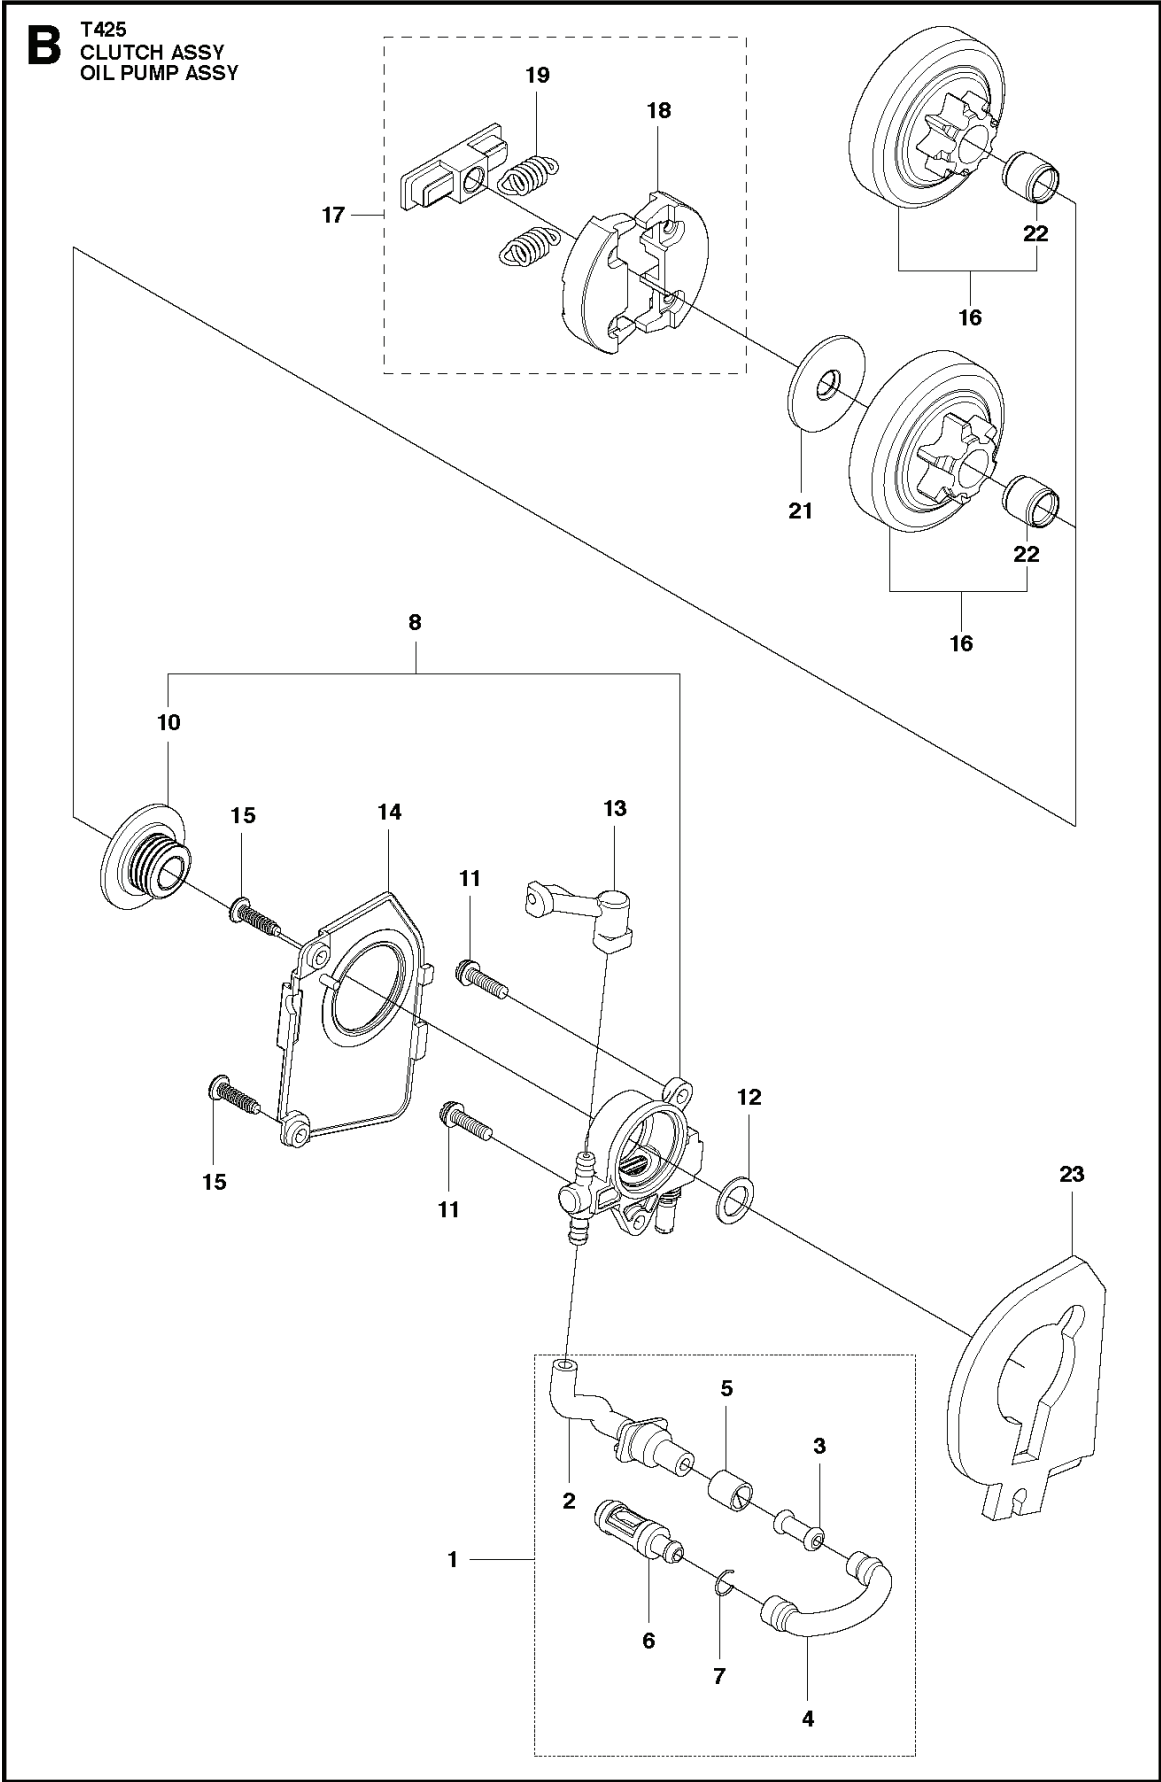

T425, 20080100001-current, CHAIN SAW

SPARE PARTS LIST

N T425
ACCESSORIES

REF.	PART NO.	DESCRIPTION	REMARK	QTY.	KIT
1	505059401	COMBI TOOL		1	
2	505060501	BAR COVER		1	
3	505060201	SPIKE KIT		1	

C T425
CARBURETOR & AIR FILTER

REF.	PART NO.	DESCRIPTION	REMARK	QTY.	KIT
1	505060401	PIPE SET		1	1
2	505041601	SCREW		2	2
3	505058401	ROD		1	1
4	505058501	GROMMET		1	1
5	588152201	CARBURETTOR		1	1
6	505058101	SEAL		1	1
7	505058201	PLATE.BASE		1	1
8	505058601	PLATE		1	1
9	505058301	SCREW		2	2
10	505058701	CLEANER		1	1
11	505058801	AIR FILTER		1	1
12	505049201	COVER		1	1
13	577433701	KNOB		1	1
14	505049401	GROMMET		1	1

B T425
CLUTCH ASSY
OIL PUMP ASSY

REF.	PART NO.	DESCRIPTION	REMARK	QTY.	KIT
1	505044601	PIPE COMP		1	
2	505044701	PIPE		1	1
3	505044801	JOINT		1	1
4	505044901	PIPE		1	1
5	505045001	CLIP		1	1
6	505045101	FILTER		1	1
7	505045201	RING		1	1
8	505052901	OIL PUMP ASSY		1	
10	505053101	WORM		1	8
11	505041601	SCREW		2	
12	505053301	WASHER		1	
13	505053501	PIPE		1	
14	505053601	COVER		1	
15	505047001	SCREW		2	
16	525615201	CLUTCH DRUM	1/4 8-Tooth	1	
16	525615301	CLUTCH DRUM ASSY	3/8 6-Tooth	1	
17	505049801	CLUTCH		1	
18	505049901	SHOE.CLUTCH		2	17
19	505050001	SPRING		2	17
21	505050201	PLATE		1	
22	505050301	BEARING		1	16
23	505053401	SEAL		1	

K T425
CYLINDER COMP

REF.	PART NO.	DESCRIPTION	REMARK	QTY.	KIT
1	521553201	CYLINDER-COMP		1	
2	505040001	ELBOW		1	1
4	505040601	PISTON RING		1	1.3
5	505040801	RING		2	1.3
6	505040501	PISTON		1	1.3
7	505040901	BEARING		1	1
8	505040201	CLIP		1	
9	505040101	PIPE		1	
10	505040301	CRANKCASE		1	
11	505040401	BOLT		4	
12	505040701	PIN		1	