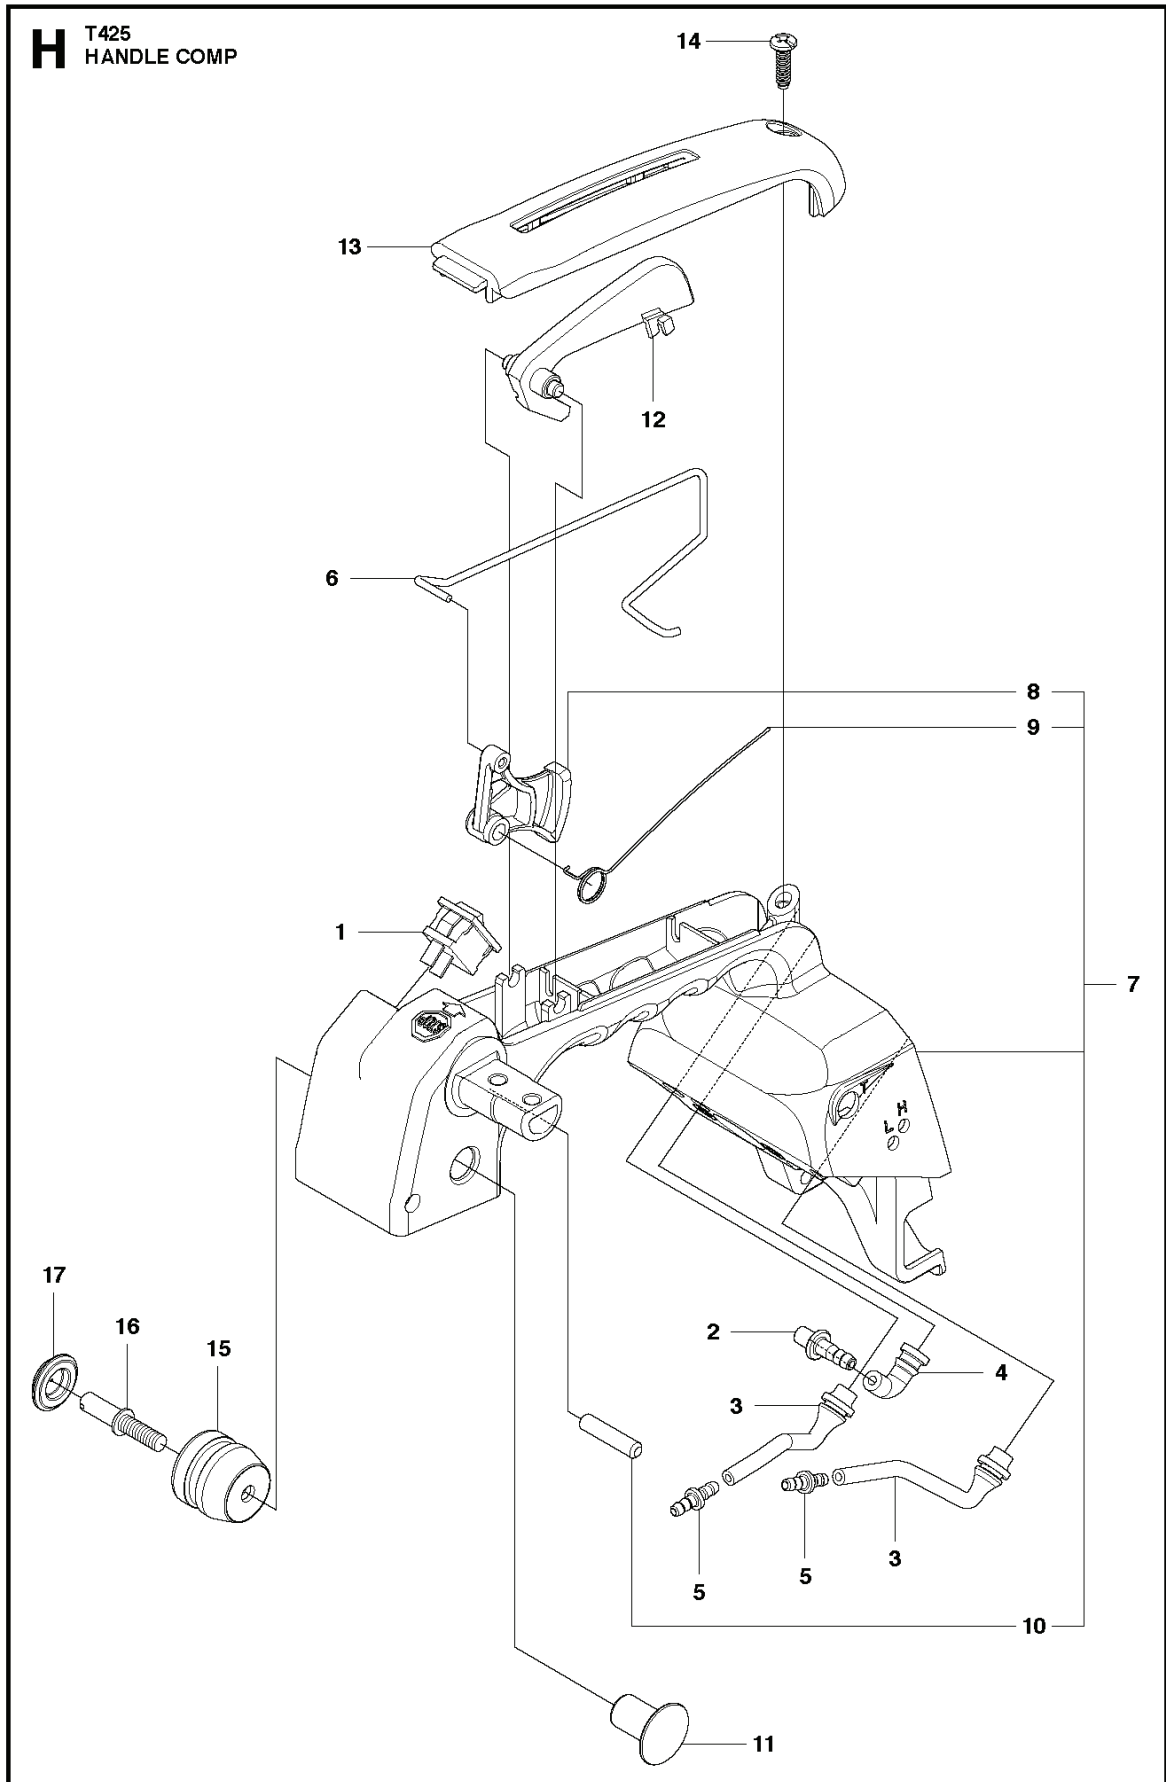

H T425
HANDLE COMP

REF.	PART NO.	DESCRIPTION	REMARK	QTY.	KIT
1	586246901	STOP SWITCH		1	
2	505048501	ELBOW		1	
3	505048201	PIPE		2	
4	505048401	PIPE		1	
5	505048301	JOINT		2	
6	505048901	ROD		1	
7	505047801	HANDLE COMP		1	
8	505047901	LEVER		1	7
9	505048001	SPRING		1	7
10	505048101	SPRING PIN		1	7
11	505048601	STOPPER		1	
12	505048801	ARM		1	
13	505049001	COVER		1	
14	505047001	SCREW		1	
15	505048701	DAMPER		1	
16	505049501	BOLT		1	
17	505049601	HUB CAP		1