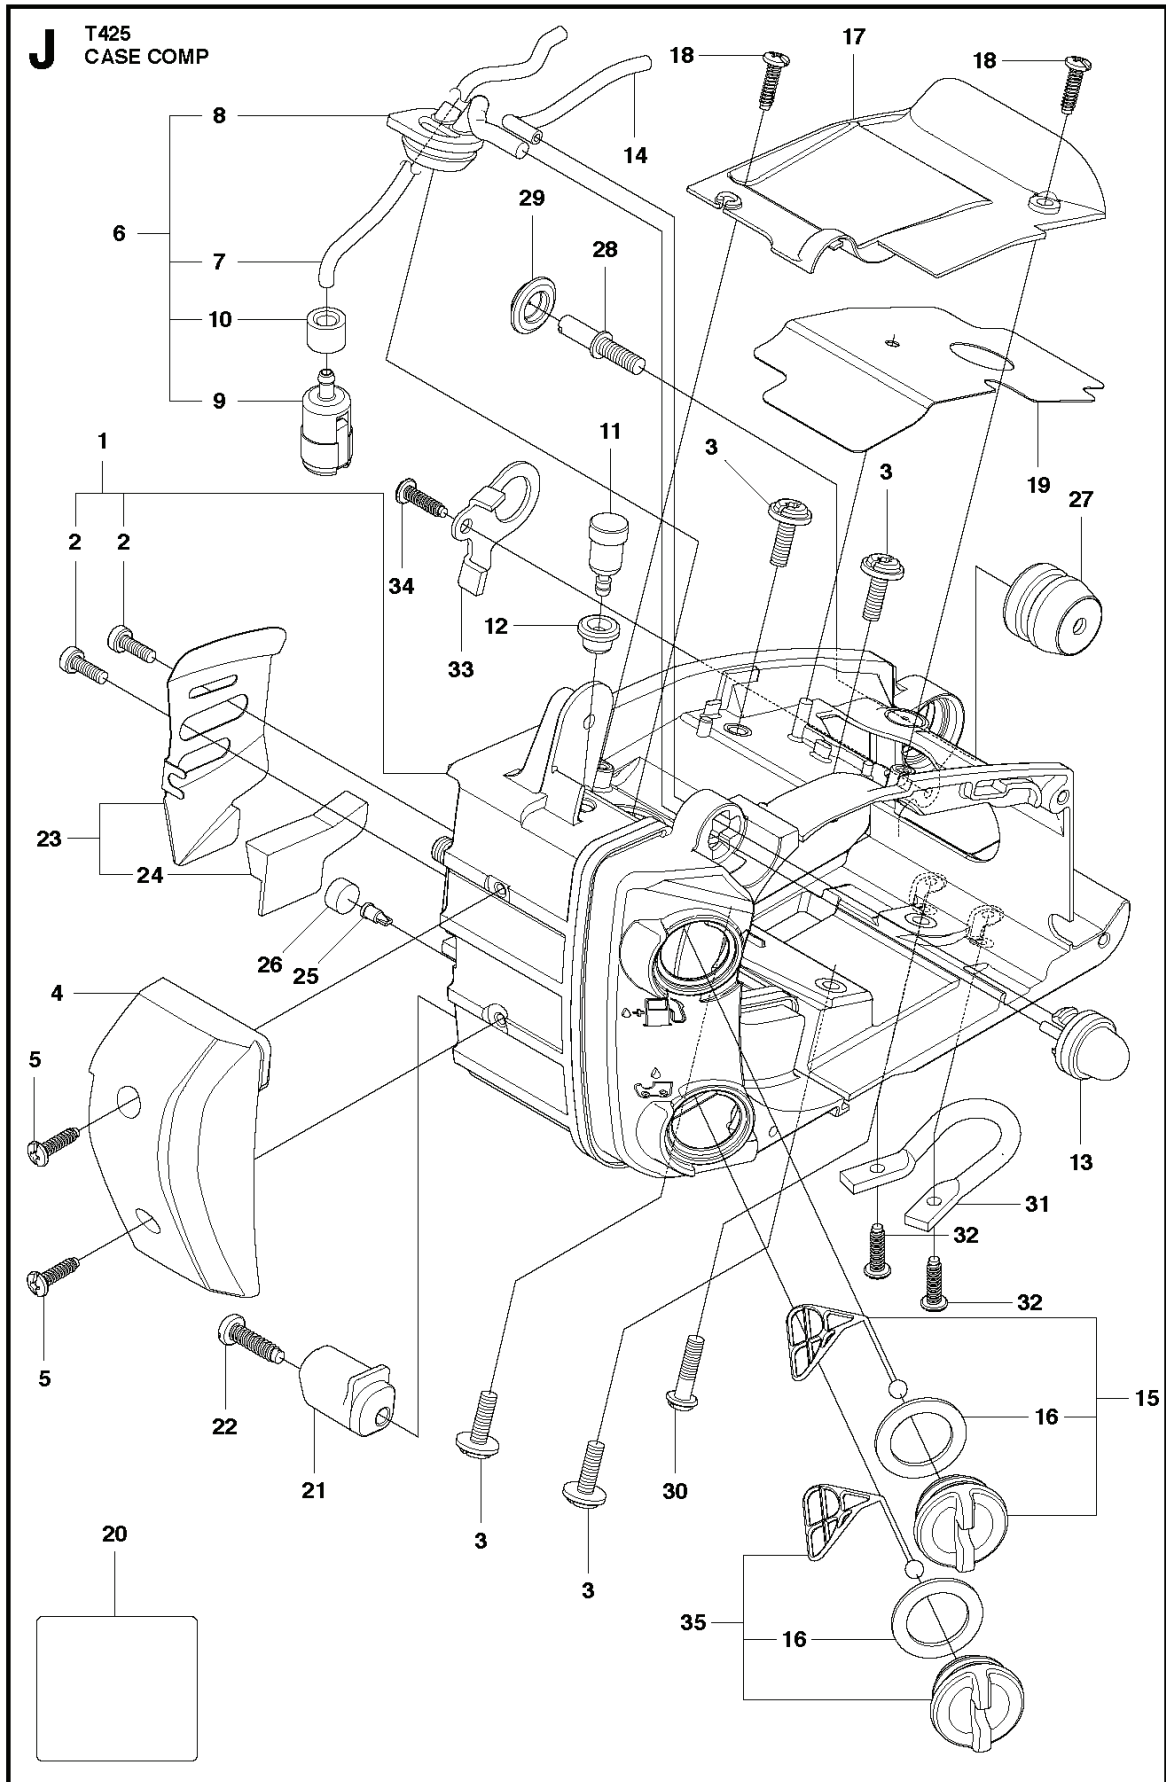

J T425
CASE COMP

REF.	PART NO.	DESCRIPTION	REMARK	QTY.	KIT
1	505043901	CASE COMP		1	
2	505044001	SCREW		2	1
3	586950501	BOLT		4	
4	505045701	COVER		1	
5	505047001	SCREW		2	
6	505044101	PIPE ASSY		1	
7	505044201	PIPE		1	6
8	505044301	GROMMET		1	6
9	505044401	FILTER		1	6
10	505044501	COLLAR		1	6
11	505045301	BREATHER		1	
12	505045401	GROMMET		1	
13	505045801	PUMP		1	
14	505045901	PIPE		1	
15	505046001	CAP ASSY		1	
16	505046101	GASKET		1	16. 35
17	505046901	COVER		1	
18	505047001	SCREW		2	
19	505047101	MAT		1	
20	587120901	DECAL		1	
21	505046601	CATCH		1	
22	505046701	SCREW		1	
23	505046401	PLATE		1	
24	505046501	SEAL		1	23
25	505045501	VALVE		1	
26	505045601	SEAL		1	
27	505047501	DAMPER		1	
28	505049501	BOLT		1	
29	505049601	HUB CAP		1	
30	505047201	SCREW		1	
31	505059201	EYELET		1	
32	505047001	SCREW		2	
33	505152101	HANGER		1	
34	505052301	SCREW		1	
35	505046201	CAP ASSY		1