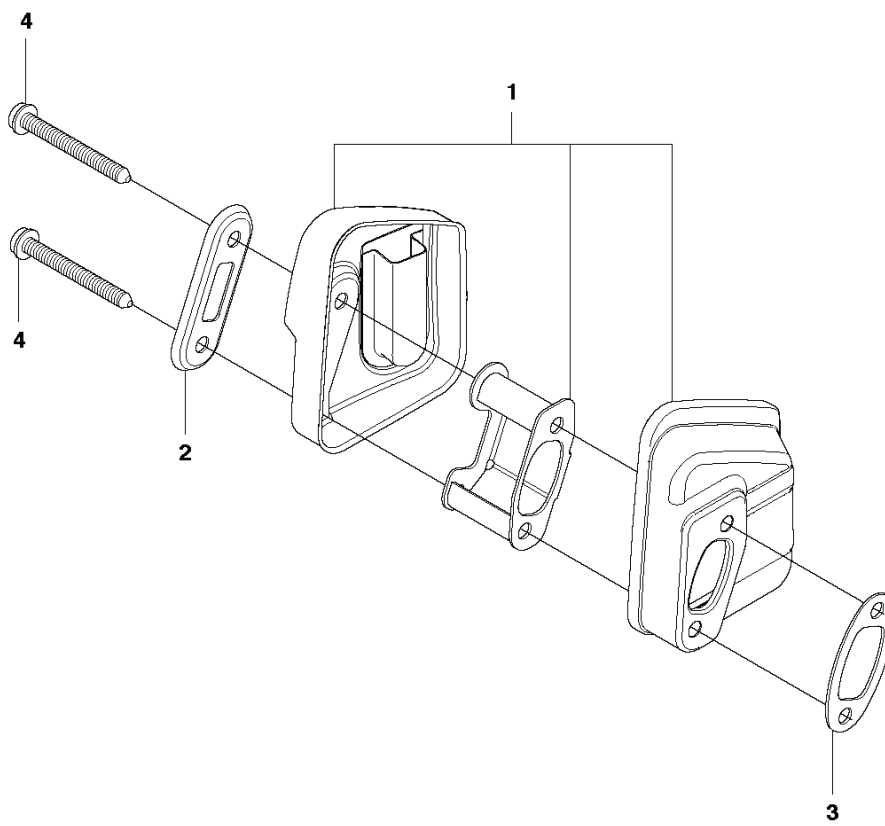

F T425
MUFFLER ASSY

REF.	PART NO.	DESCRIPTION	REMARK	QTY.	KIT
1	505041701	MUFFLER		1	
2	505042001	PLATE		1	
3	505041801	GASKET		1	
4	505041901	SCREW		2