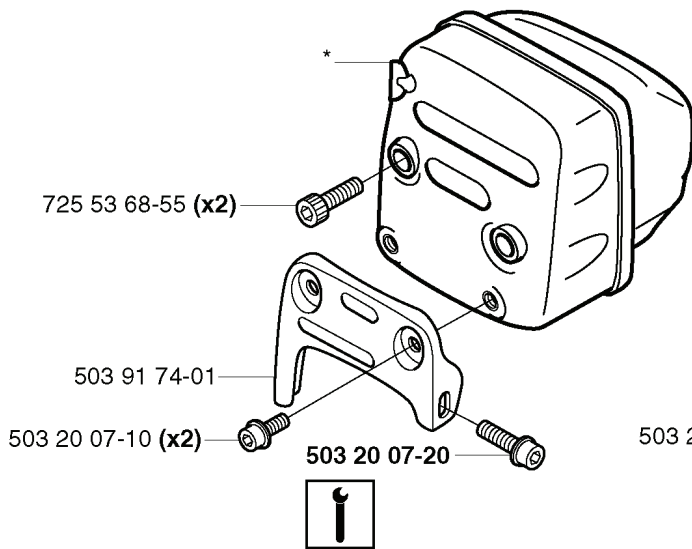

F *compl 503 91 76-01 (EU)
**compl 503 91 75-01 (FF)