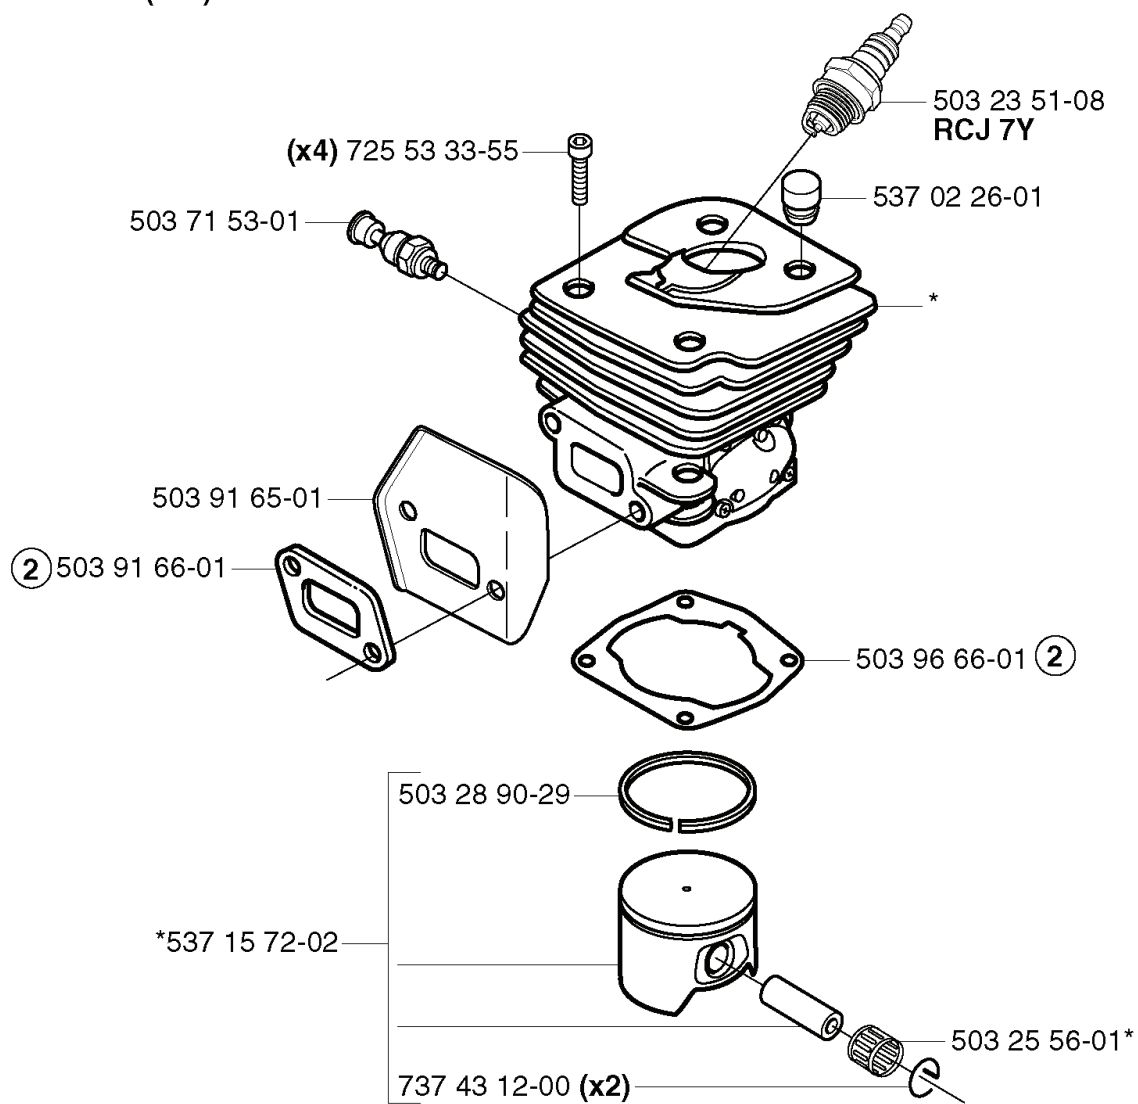

359 EPA I, 20031400001-20042099999

SPARE PARTS LIST

REF.	PART NO.	DESCRIPTION	REMARK	QTY.	KIT
5039253-71	503925371	CRANKCASE ASSY	357XP,359	1	
5032174-12	503217412	SCREW IH SCT		2	
5370218-01	537021801	BUMPER		1	
5039738-01	503973801	SPIKE		1	
5370712-01	537071201	CHAIN TENSIONER		1	
5038863-01	503886301	PIN		1	
7382202-25	738220225	BALL BEARING		1	
5018196-02	501819602	TANK CAP ASSY		1	
5032630-17	503263017	O-RING		1	
5035789-01	503578901	HOLDER		1	
5032007-20	503200720	SCREW IHSCFM		1	
5052757-19	505275719	SEALING RING		1	
5032025-16	503202516	SCREW IHSCM		2	
5039290-01	503929001	JET		1	
5038947-01	503894701	SNAP LOCKING		3	
5032139-01	503213901	SCREW IH SCT		3	
5038754-01	503875401	BAR BOLT	CORRECTION:	1	
5033067-01	503306701	SAW CHAIN		2	
5039056-01	503905601	GUIDE BUSHING		1	
5038924-01	503892401	LOCK		1	
5034365-01	503436501	POSITION SPRING		1	
5370403-01	537040301	VALVE		1	
7211207-30	721120730	GROOVED PIN		1	
5032008-32	503200832	SCREW IHSCM		6	
5032151-01	503215101	SCREW IH SCT		1	
5038692-01	503869201	BUSHING		1	
5039279-01	503927901	CARBURETTOR		1	
5039354-01	503935401	CHAIN GUIDE PLATE		1	
5371465-01	537146501	BELLOWS		1	
5038693-01	503869301	SUPPORT		2	
5032175-12	503217512	SCREW IHSCFT		4	

D *compl 537 15 73-02 (359)

REF.	PART NO.	DESCRIPTION	REMARK	QTY.	KIT
537 15 73-02	537157302	CYLINDER ASSY	359	1	
725 53 33-55	725533355	SCREW IHSCM		4	
503 71 53-01	503715301	DECOMPRESSION VALVE		1	
503 91 65-01	503916501	HEAT DEFLECTOR		1	
503 91 66-01	503916601	GASKET		1	
537 15 72-02	537157202	PISTON ASSY		1	
737 43 12-00	737431200	SNAP RING		2	
503 28 90-29	503289029	PISTON RING		1	
503 96 66-01	503966601	GASKET		1	
503 25 56-01	503255601	NEEDLE BEARING		1	
537 02 26-01	537022601	SUPPORT		1	
503 23 51-08	503235108	SPARK PLUG	RCJ 7Y	1	