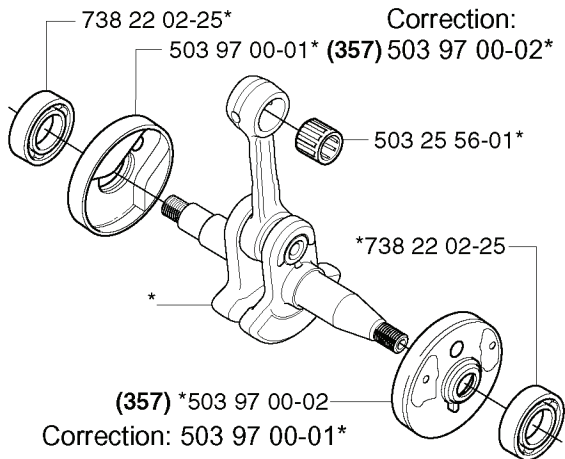

503 23 00-42 (x2)

537 10 36-01 (x2)

501 81 99-03 (x2)

REF.	PART NO.	DESCRIPTION	REMARK	QTY.	KIT
503 89 87-01	503898701	WIRING ASSY		1	
501 48 54-02	501485402	SPARK PLUG CAP		1	
537 16 21-01	537162101	IGNITION SYSTEM		1	
503 21 74-25	503217425	SCREW IH SCT		2	
503 92 18-02	503921802	FLYWHEEL	G	1	
503 92 18-01	503921801	FLYWHEEL		1	
503 81 81-01	503818101	SPRING		2	
503 23 00-42	503230042	WASHER		2	
537 10 36-01	537103601	STARTER PAWL		2	
501 81 99-03	501819903	SCREW		2	
503 22 04-01	503220401	NUT		1	
503 20 25-16	503202516	SCREW IH SCM		2	
503 93 05-01	503930501	GENERATOR STATOR	G	1	
503 92 18-03	503921803	FLYWHEEL	G	1	
503 93 05-02	503930502	GENERATOR STATOR	G	1	
537 18 99-01	537189901	THERMOSTAT ASSY	G	1	
537 06 04-01	537060401	RETAINER	G	1	
537 06 07-01	537060701	FOIL ELEMENT	G	1	

B

REF.	PART NO.	DESCRIPTION	REMARK	QTY.	KIT
537 16 69-01	537166901	CLUTCH SPRING		1	
537 10 34-01	537103401	CLUTCH ASSY		1	
501 45 74-02	501457402	RIM	.325X7	1	
501 59 80-02	501598002	RIM	3/8X7	1	
503 25 52-01	503255201	NEEDLE BEARING		1	
503 91 27-02	503912702	PUMP PINION	.325X7	1	
503 91 29-02	503912902	PUMP PINION	3/8X7	1	
537 09 18-01	537091801	OIL PRESSURE HOSE		1	
503 93 48-71	503934871	CLUTCH DRUM ASSY	3/8X7	1	
503 98 00-71	503980071	CLUTCH DRUM	.325X7	1	
537 10 55-02	537105502	OIL PUMP		1	
537 06 93-01	537069301	PUMP PISTON		1	
503 23 00-60	503230060	WASHER		1	
503 21 74-12	503217412	SCREW IHSCT		1	
503 96 75-01	503967501	OIL PLUMMET		1	
537 10 11-01	537101101	OIL HOSE		1	
721 11 64-30	721116430	GROOVED PIN		1	
537 02 71-01	537027101	ADJUSTER		1	
503 89 15-01	503891501	SPRING		1	
503 89 16-01	503891601	SPRING		1	

E

*compl 537 21 92-01 (357)

E

*compl 537 15 68-01 (359)

REF.	PART NO.	DESCRIPTION	REMARK	QTY.	KIT
537 21 92-01	537219201	CRANKSHAFT ASSY	357	1	
738 22 02-25	738220225	BALL BEARING		1	
503 97 00-01	503970001	CUP		1	
503 97 00-02	503970002	CUP	357	1	
503 25 56-01	503255601	NEEDLE BEARING		1	