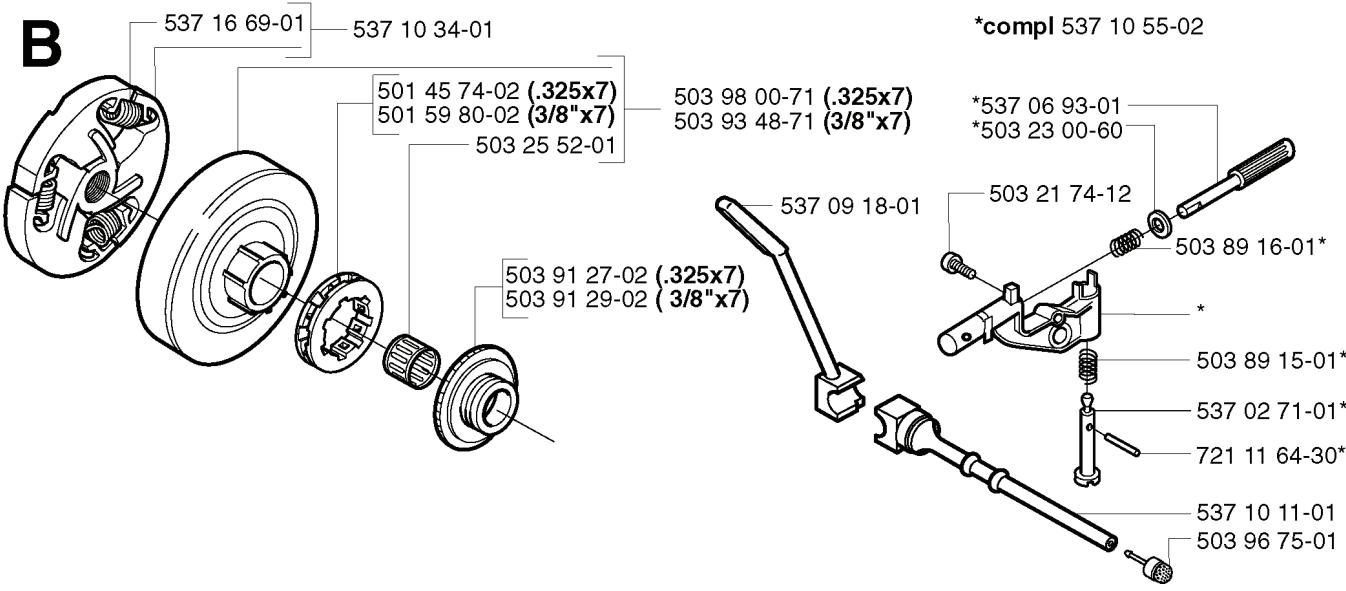

503 92 18-03 (G)

537 16 21-01

503 21 74-25 (x2)

(G) 503 93 05-01

503 20 25-16 (x2)

503 22 04-01

compl 503 92 18-01
(G) compl 503 92 18-02

503 81 81-01 (x2)

B

REF.	PART NO.	DESCRIPTION	REMARK	QTY.	KIT
537 16 69-01	537166901	CLUTCH SPRING		1	
537 10 34-01	537103401	CLUTCH ASSY		1	
501 45 74-02	501457402	RIM	.325X7	1	
501 59 80-02	501598002	RIM	3/8X7	1	
503 25 52-01	503255201	NEEDLE BEARING		1	
503 91 27-02	503912702	PUMP PINION	.325X7	1	
503 91 29-02	503912902	PUMP PINION	3/8X7	1	
537 09 18-01	537091801	OIL PRESSURE HOSE		1	
503 93 48-71	503934871	CLUTCH DRUM ASSY	3/8X7	1	
503 98 00-71	503980071	CLUTCH DRUM	.325X7	1	
537 10 55-02	537105502	OIL PUMP		1	
537 06 93-01	537069301	PUMP PISTON		1	
503 23 00-60	503230060	WASHER		1	
503 21 74-12	503217412	SCREW IHSCT		1	
503 96 75-01	503967501	OIL PLUMMET		1	
537 10 11-01	537101101	OIL HOSE		1	
721 11 64-30	721116430	GROOVED PIN		1	
537 02 71-01	537027101	ADJUSTER		1	
503 89 15-01	503891501	SPRING		1	
503 89 16-01	503891601	SPRING		1	

E

*compl 537 21 92-01 (357)

E

*compl 537 15 68-01 (359)

REF.	PART NO.	DESCRIPTION	REMARK	QTY.	KIT
537 21 92-01	537219201	CRANKSHAFT ASSY	357	1	
738 22 02-25	738220225	BALL BEARING		1	
503 97 00-01	503970001	CUP		1	
503 97 00-02	503970002	CUP	357	1	
503 25 56-01	503255601	NEEDLE BEARING		1	