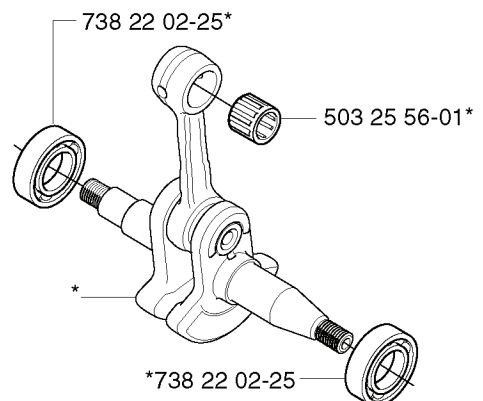

503 23 00-42 (x2)

537 10 36-01 (x2)

501 81 99-03 (x2)

REF.	PART NO.	DESCRIPTION	REMARK	QTY.	KIT
503 89 87-01	503898701	WIRING ASSY		1	
501 48 54-02	501485402	SPARK PLUG CAP		1	
537 16 21-01	537162101	IGNITION SYSTEM		1	
503 21 74-25	503217425	SCREW IH SCT		2	
503 92 18-02	503921802	FLYWHEEL	G	1	
503 92 18-01	503921801	FLYWHEEL		1	
503 81 81-01	503818101	SPRING		2	
503 23 00-42	503230042	WASHER		2	
537 10 36-01	537103601	STARTER PAWL		2	
501 81 99-03	501819903	SCREW		2	
503 22 04-01	503220401	NUT		1	
503 20 25-16	503202516	SCREW IH SCM		2	
503 93 05-01	503930501	GENERATOR STATOR	G	1	
503 92 18-03	503921803	FLYWHEEL	G	1	
503 93 05-02	503930502	GENERATOR STATOR	G	1	
537 18 99-01	537189901	THERMOSTAT ASSY	G	1	
537 06 04-01	537060401	RETAINER	G	1	
537 06 07-01	537060701	FOIL ELEMENT	G	1	

B

REF.	PART NO.	DESCRIPTION	REMARK	QTY.	KIT
537 16 69-01	537166901	CLUTCH SPRING		1	
537 10 34-01	537103401	CLUTCH ASSY		1	
501 45 74-02	501457402	RIM	.325X7	1	
501 59 80-02	501598002	RIM	3/8X7	1	
503 25 52-01	503255201	NEEDLE BEARING		1	
503 91 27-02	503912702	PUMP PINION	.325X7	1	
503 91 29-02	503912902	PUMP PINION	3/8X7	1	
537 09 18-01	537091801	OIL PRESSURE HOSE		1	
503 93 48-71	503934871	CLUTCH DRUM ASSY	3/8X7	1	
503 98 00-71	503980071	CLUTCH DRUM	.325X7	1	
537 10 55-02	537105502	OIL PUMP		1	
537 06 93-01	537069301	PUMP PISTON		1	
503 23 00-60	503230060	WASHER		1	
503 21 74-12	503217412	SCREW IHSCT		1	
503 96 75-01	503967501	OIL PLUMMET		1	
537 10 11-01	537101101	OIL HOSE		1	
721 11 64-30	721116430	GROOVED PIN		1	
537 02 71-01	537027101	ADJUSTER		1	
503 89 15-01	503891501	SPRING		1	
503 89 16-01	503891601	SPRING		1	

E

*compl 537 21 92-01 (357)

E

*compl 537 15 68-01 (359)

REF.	PART NO.	DESCRIPTION	REMARK	QTY.	KIT
537 21 92-01	537219201	CRANKSHAFT ASSY	357	1	
738 22 02-25	738220225	BALL BEARING		1	
503 97 00-01	503970001	CUP		1	
503 97 00-02	503970002	CUP	357	1	
503 25 56-01	503255601	NEEDLE BEARING		1	