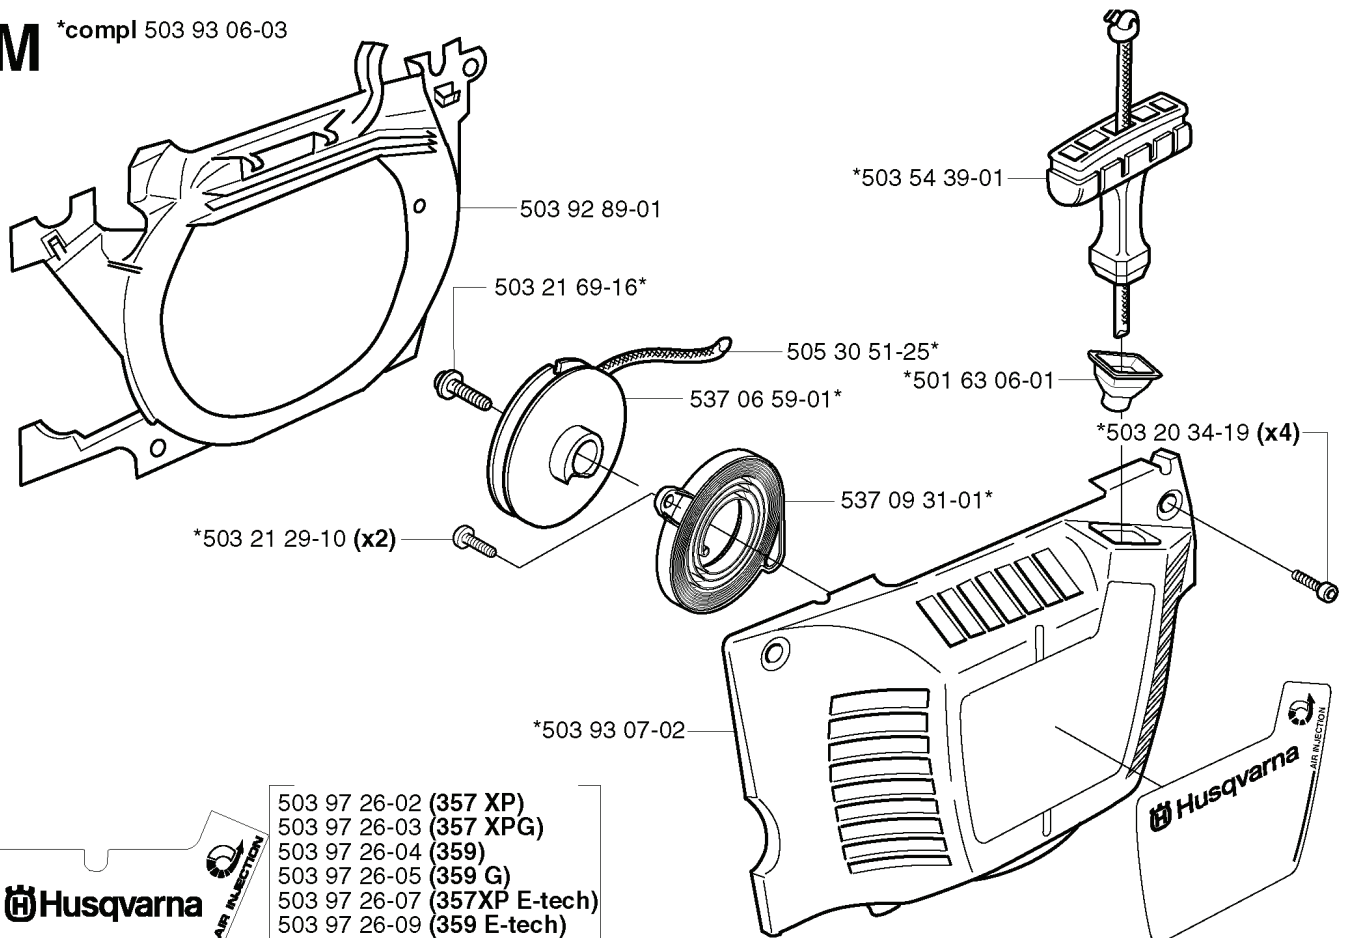

M *compl 503 93 06-03