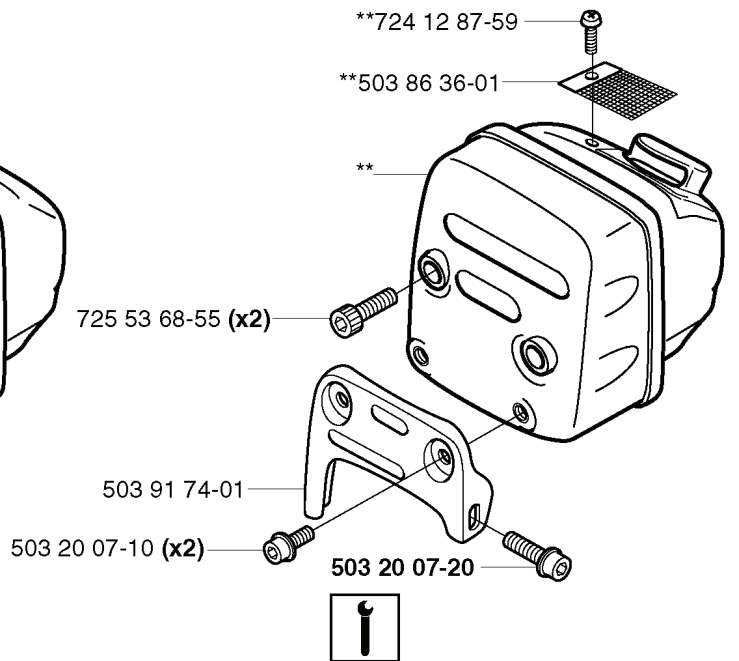

F *compl 503 91 76-01 (EU)
**compl 503 91 75-01 (FF)