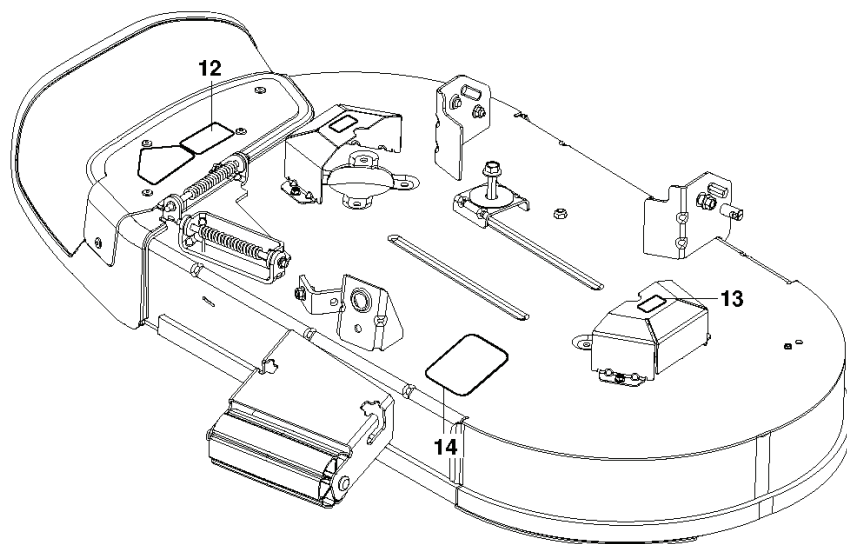

REF.	PART NO.	DESCRIPTION	REMARK	QTY.	KIT
1	587595601	DECAL		1	
2	587595501	DECAL		1	
3	587769201	DECAL		2	
4	539105745	DECAL		1	
5	532428677	DECAL		1	
6	539108385	DECAL		1	
7	539108386	DECAL		1	
8	539109897	DECAL		1	
9	539109908	DECAL		1	
10	532423829	DECAL		1	
11	586342501	DECAL		1	
12	586978802	DECAL		1	
13	581724301	DECAL		2	
14	581580001	DECAL		1	
15	577469001	DECAL		2	
16	532424102	DECAL		1	
17	587000701	PAD		1