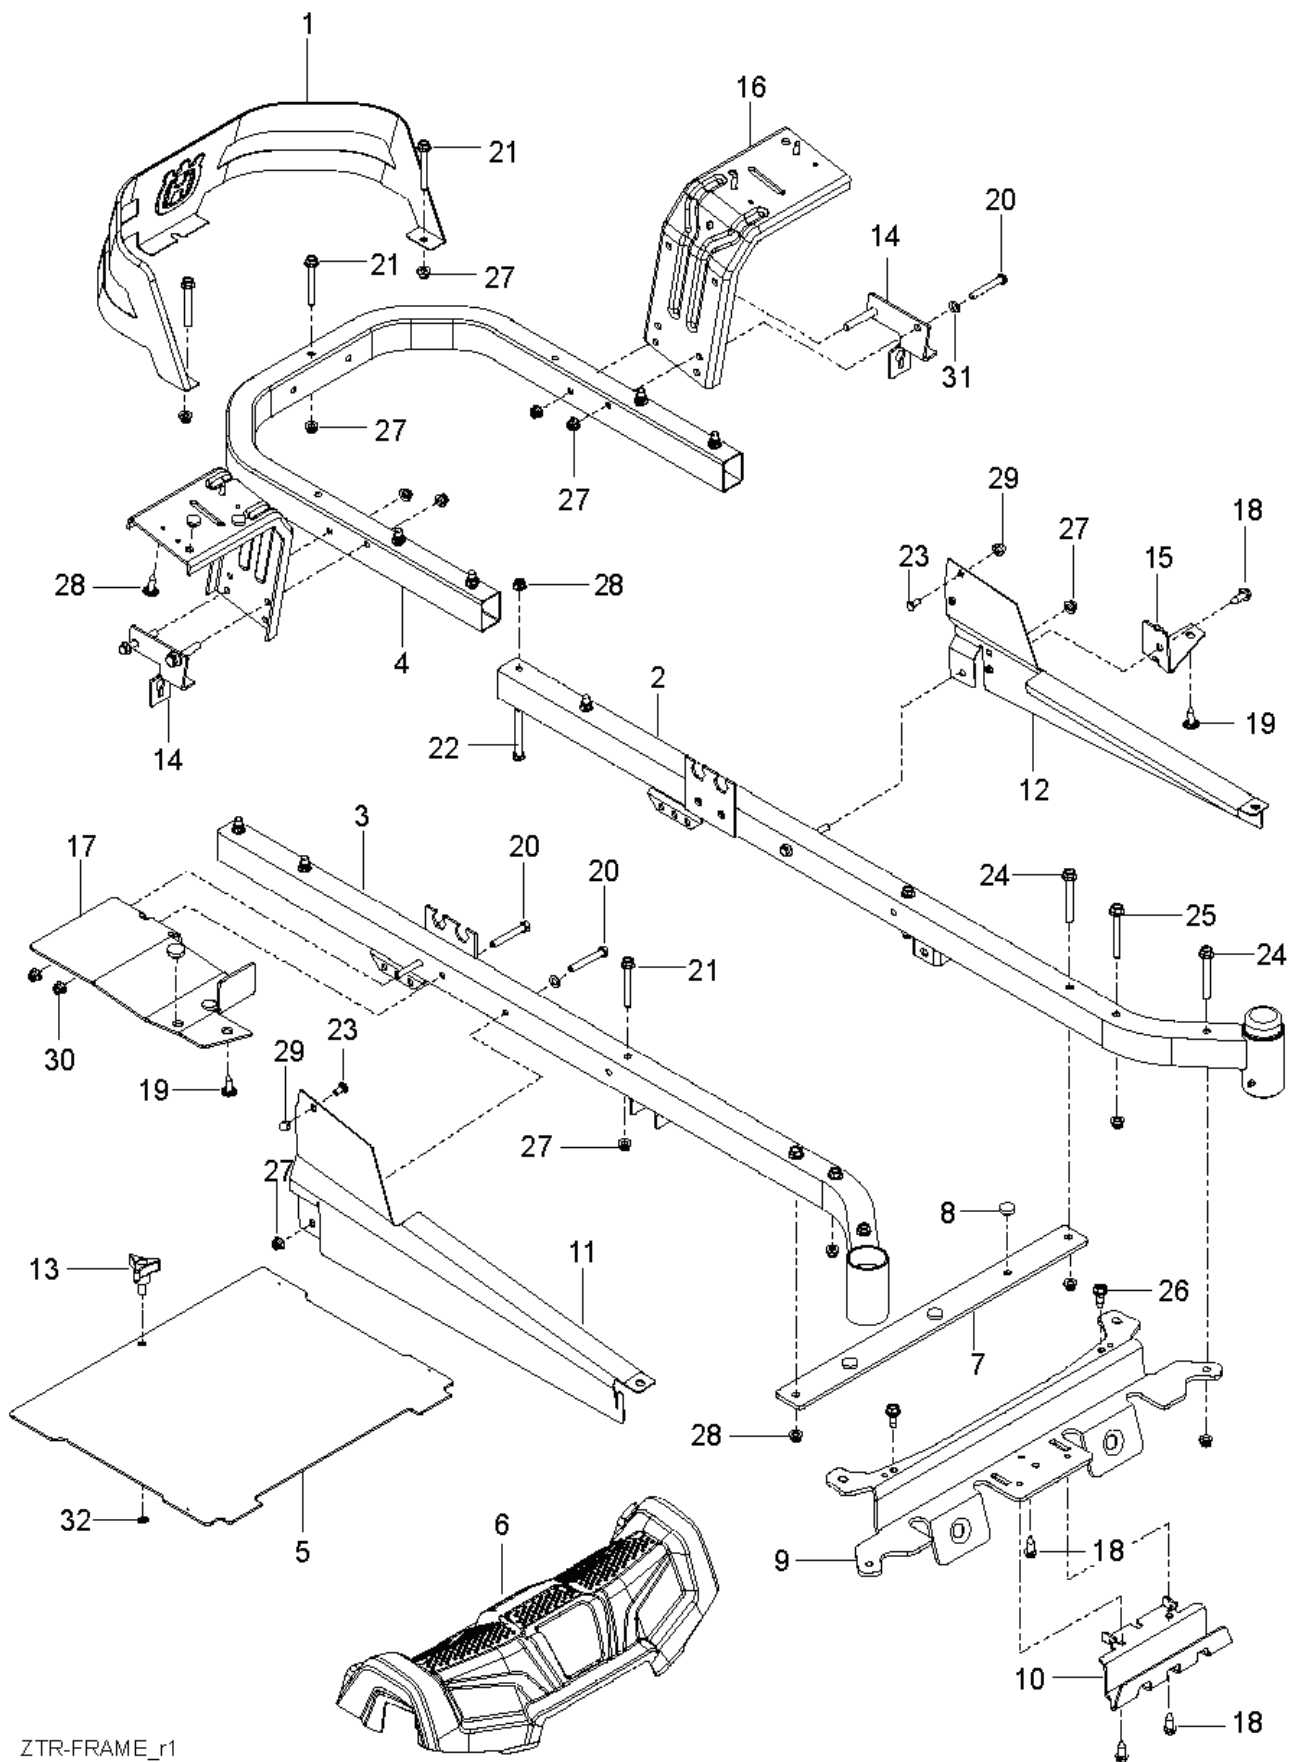

ZTR-FRAME_r1

REF.	PART NO.	DESCRIPTION	REMARK	QTY.	KIT
1	585039802	GUARD		1	
2	589283302	FRAME TUBE		1	
3	589283402	FRAME TUBE		1	
4	584991002	TUBE		1	
5	522842902	PLATE	W/ SFTY DECALS	1	
6	585522401	FRONT COVER		1	
7	585523004	SUPPORT		1	
8	585989301	BUMPER		7	
9	585523104	CROSS MEMBER		1	
10	585523204	SKID PLATE		1	
11	585331602	COVER		1	
12	585331502	COVER		1	
13	539104411	KNOB		1	
14	585474302	BRACKET		2	
15	585523604	SUPPORT		1	
16	580501302	BRACKET		2	
17	585523404	SUPPORT		1	
18	817000510	BOLT		4	
19	532416358	SCREW		6	
20	874780536	BOLT		8	
21	874780544	BOLT		5	
22	874780648	BOLT		8	
23	585940001	BOLT		2	
24	577117701	SCREW		4	
25	586654301	BOLT		2	
26	586881101	BOLT		2	
27	539112899	NUT, 5/16-18, NYLOC		9	
28	521996501	NUT		14	
29	585938101	NUT		2	
30	873900500	NUT		2	
31	819111116	WASHER		6	
32	532423063	WASHER		1