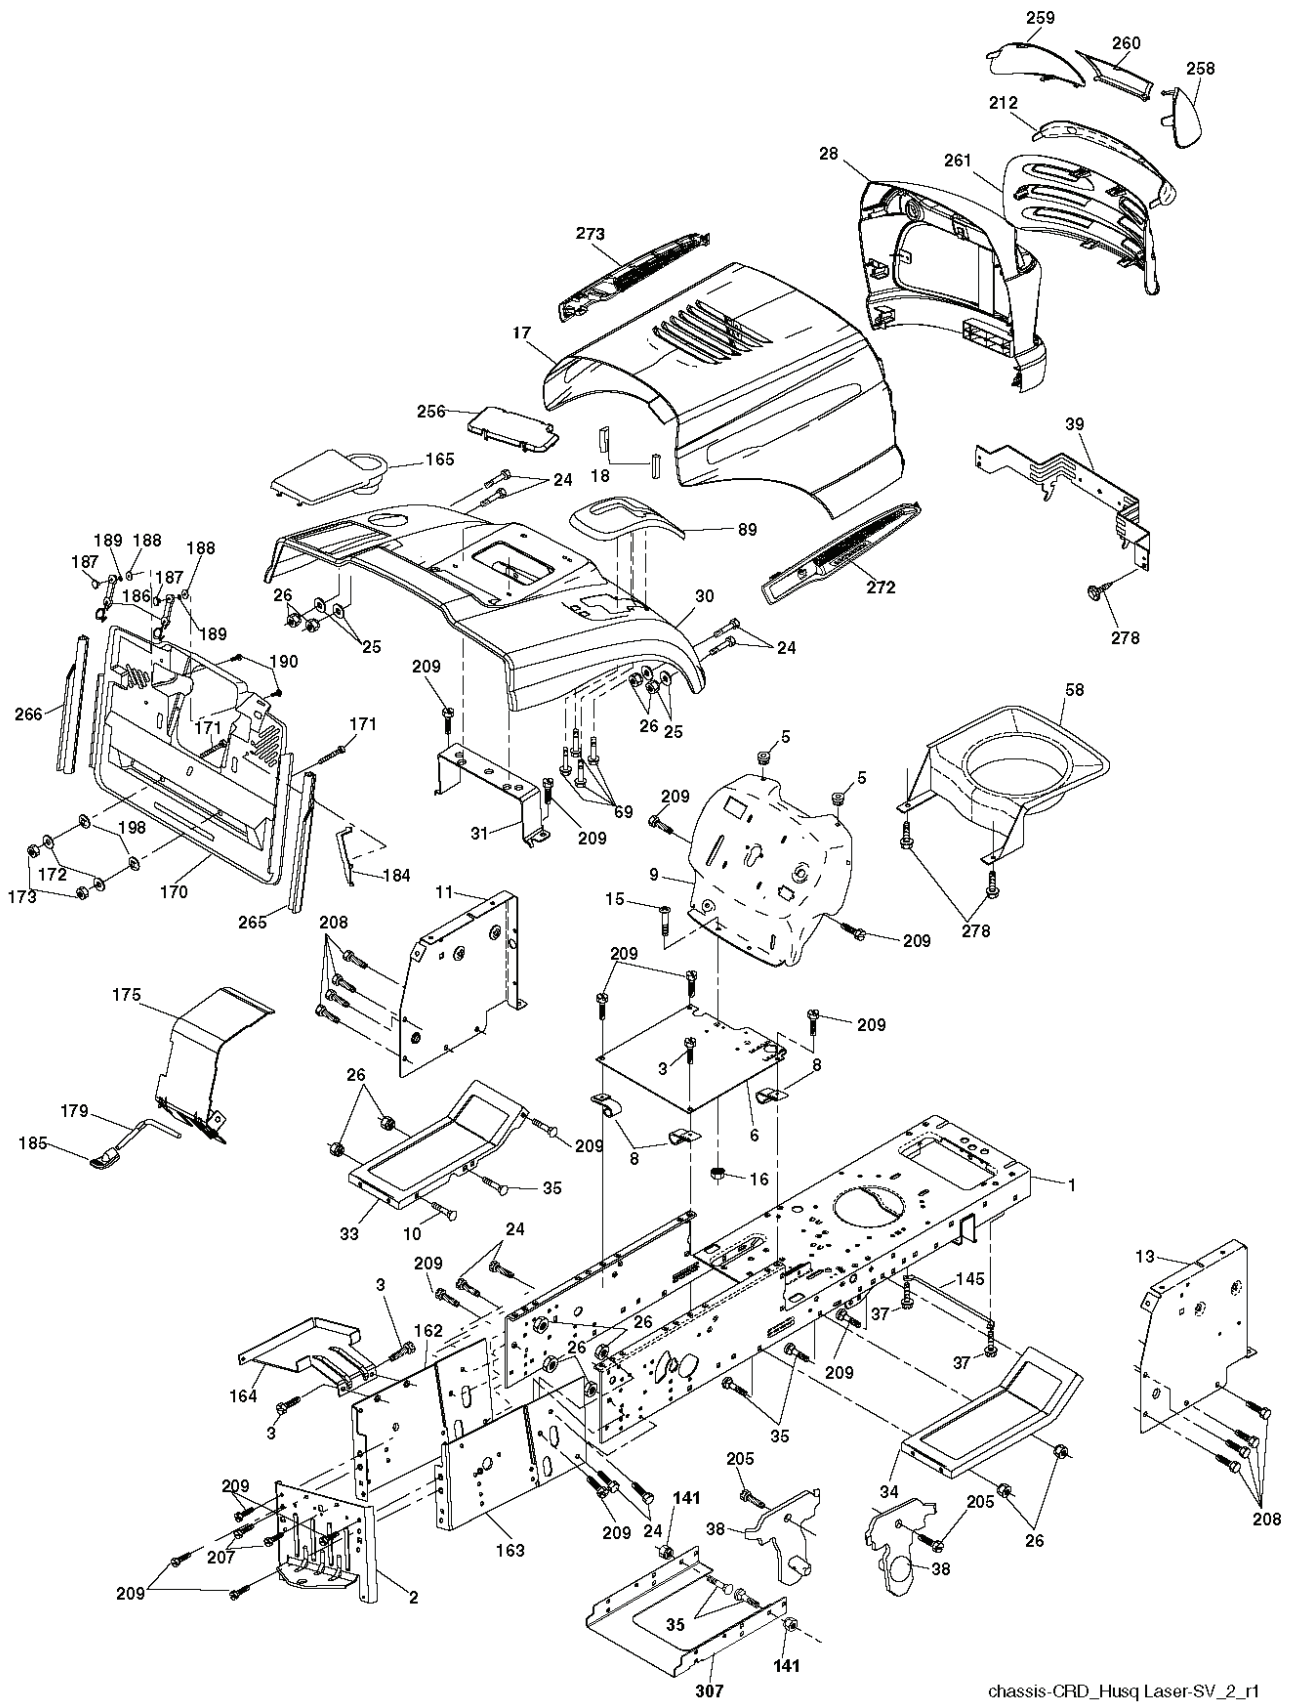

chassis-CRD_Husq Laser-SV_2_r1

REF.	PART NO.	DESCRIPTION	REMARK	QTY.	KIT
1	532174620	CHASSIS		1	
2	532180384	DRAWBAR		1	
3	817060612	SCREW		1	
5	532155272	DAMPER		1	
6	532184419	PLATE		1	
8	532126471	CLIP		1	
9	532194688	DASH		1	
10	872140608	BOLT		1	
11	532174996	DASHBOARD		1	
13	532172106	DASH		1	
15	874180512	SCREW		1	
16	873510500	NUT		1	
17	532188893	HOOD		1	
18	532184921	BUMPER		1	
24	874780616	BOLT		1	
25	819131312	WASHER		1	
26	873800600	NUT		1	
28	532183538	GRILL	Grille/Lens Asm (includes Key Nos. 212, 258 - 261)	1	
30	532197376	GUARD		1	
31	532165156	BRACKET		1	
33	532179716	FOOTREST		1	
34	532179717	FOOTREST		1	
35	872110606	BOLT		1	
37	817490508	SCREW		1	
38	532181748	BRACKET		1	
39	532407807	BRACKET		1	
58	532184270	DUCT		1	
69	532142432	SCREW		1	
89	532197339	CONSOLE		1	
141	873900600	NUT		1	
145	532409167	ROD		1	
162	532180382	BRACKET		1	
163	532180383	BRACKET		1	
164	532165605	SUPPORT		1	
165	532181356	COVER		1	
170	532199488	COVER		1	
171	872140620	BOLT		1	
172	819132016	WASHER		1	
173	873510600	NUT		1	
175	532188203	DOOR TRAP		1	
179	532188202	ROD PIVOT FBI		1	
184	532174662	BRACKET		1	
185	532181101	KNOB		1	
186	532160793	LATCH		1	
187	532125004	NUT		1	
188	819061216	WASHER		1	
189	810071000	WASHER		1	
190	871081010	SCREW		1	
198	532168937	WASHER		1	
205	817490608	SCREW		1	
207	817670508	SCREW		1	
208	817670608	SCREW		1	
209	817000612	SCREW		1	
212	532183548	INSERT		1	
256	532181361	COVER		1	
258	532185214	LENS		1	
259	532185213	LENS		1	
260	532185216	INSERT		1	
261	532185212	INSERT		1	
265	532185704	SEALING		1	
266	532185703	SEALING		1	
272	532188896	VENT HOOD RH		1	
273	532188895	VENT HOOD LH		1	
278	532416358	SCREW		1	
307	532420919	SHIELD		1