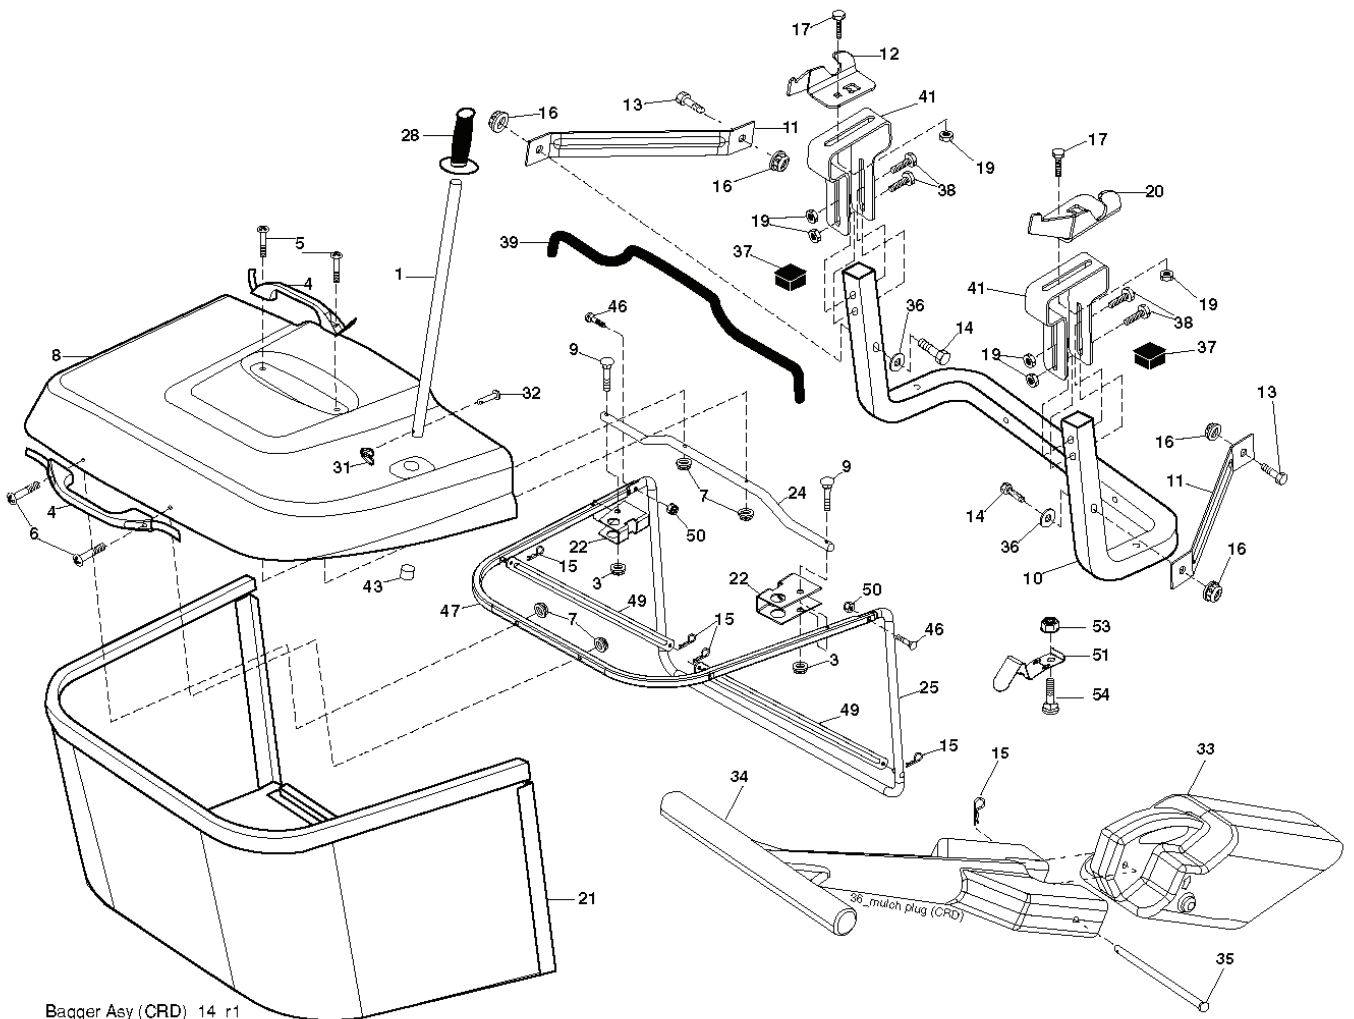

**IGNITION SWITCH**

POSITION	CIRCUIT	"MAKE"
OFF	M+G+A1	
RUN/OVERRIDE	B+A1	
RUN	B+A1	L+A2
START	B + S + A1	

**WIRING INSULATED CLIPS**  
 NOTE: IF WIRING INSULATED CLIPS WERE REMOVED FOR SERVICING OF UNIT, THEY SHOULD BE RE-INSTALLED TO PROPERLY SECURE YOUR WIRING.

seat\_it.bolt\_9

---

REF.	PART NO.	DESCRIPTION	REMARK	QTY.	KIT
1	532401042	SIEGE CONDUCTEUR		1	
2	532140551	BRACKET		1	
3	871110616	SCREW		1	
4	819131610	WASHER		1	
5	532145006	CLIP		1	
6	873800600	NUT		1	
7	532124181	SPRING		1	
8	817000616	SCREW		1	
9	819131614	WASHER		1	
10	532195530	BERCEAU DE SIEGE CONDUCTEUR		1	
12	532174648	BRACKET		1	
13	532121248	BUSHING		1	
14	872050412	BOLT		1	
15	532134300	SPACER		1	
16	532121250	SPRING		1	
17	532123976	LOCKNUT		1	
21	532171852	BOLT		1	
22	873800500	LOCK NUT		1	
23	871110814	BOLT		1	
24	819171912	WASHER		1	
25	532127018	BOLT		1	
26	810040800	WASHER		1	

---

REF.	PART NO.	DESCRIPTION	REMARK	QTY.	KIT
1	532059192	CAP VALVE		1	
2	532065139	NIPPLE		1	
3	532106222	TIRE		1	
4	532059904	HOSE		1	
5	532138336	RIM		1	
6	532124957	FITTING		1	
7	532124959	BEARING		1	
8	532138337	RIM.SPROCKET		1	
9	532124635	TIRE		1	
10	532124926	HOSE		1	
11	532175039	HUB CAP		1	
--	532144334	SEALING FOAM		1	