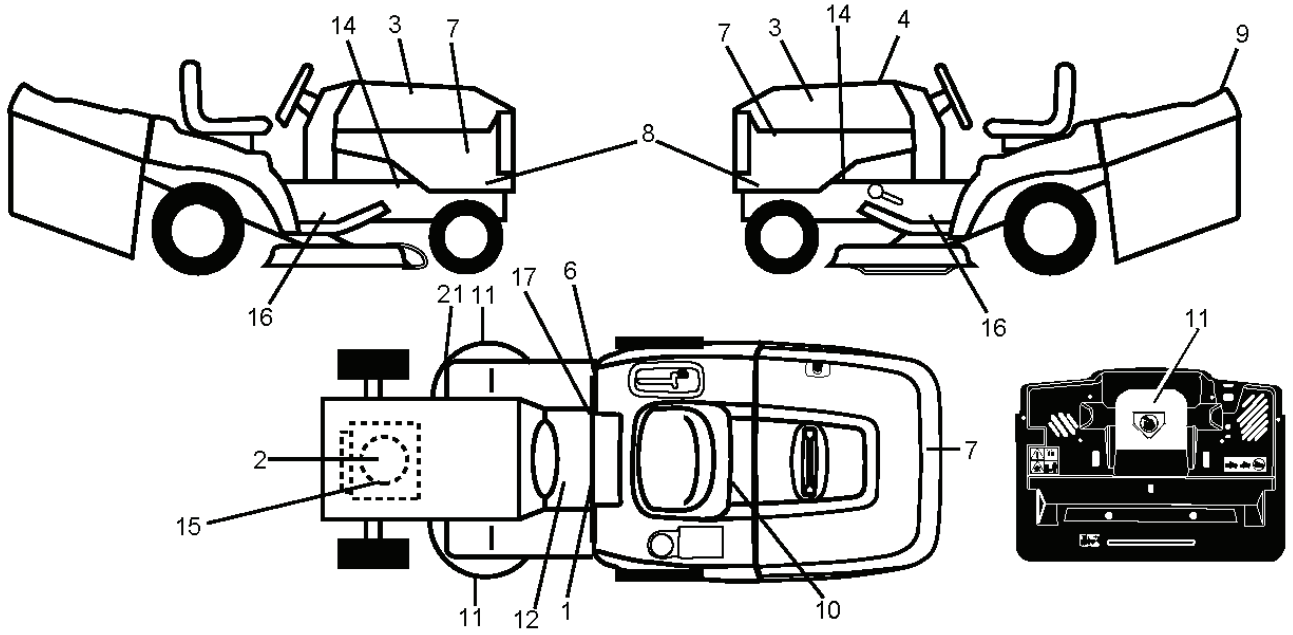

REF.	PART NO.	DESCRIPTION	REMARK	QTY.	KIT
1	532400389	LABEL		1	
2	532196841	DECAL		1	
3	532415558	DECAL		1	
4	532415523	DECAL		1	
6	532180432	DECAL		1	
7	532422012	DECAL		1	
8	532415600	DECAL		1	
9	532402832	LABEL		1	
10	532145005	DECAL		1	
11	532182166	DECAL		1	
12	532159737	DECAL		1	
14	532159736	DECAL		1	
15	532417927	DECAL		1	
16	532401146	DECAL		1	
17	532140837	DECAL		1	
21	532166286	DECAL		1	
--	532180435	DECAL		1	
--	532138311	DECAL		1	
--				1	
	PART NO.		REMARK		KIT