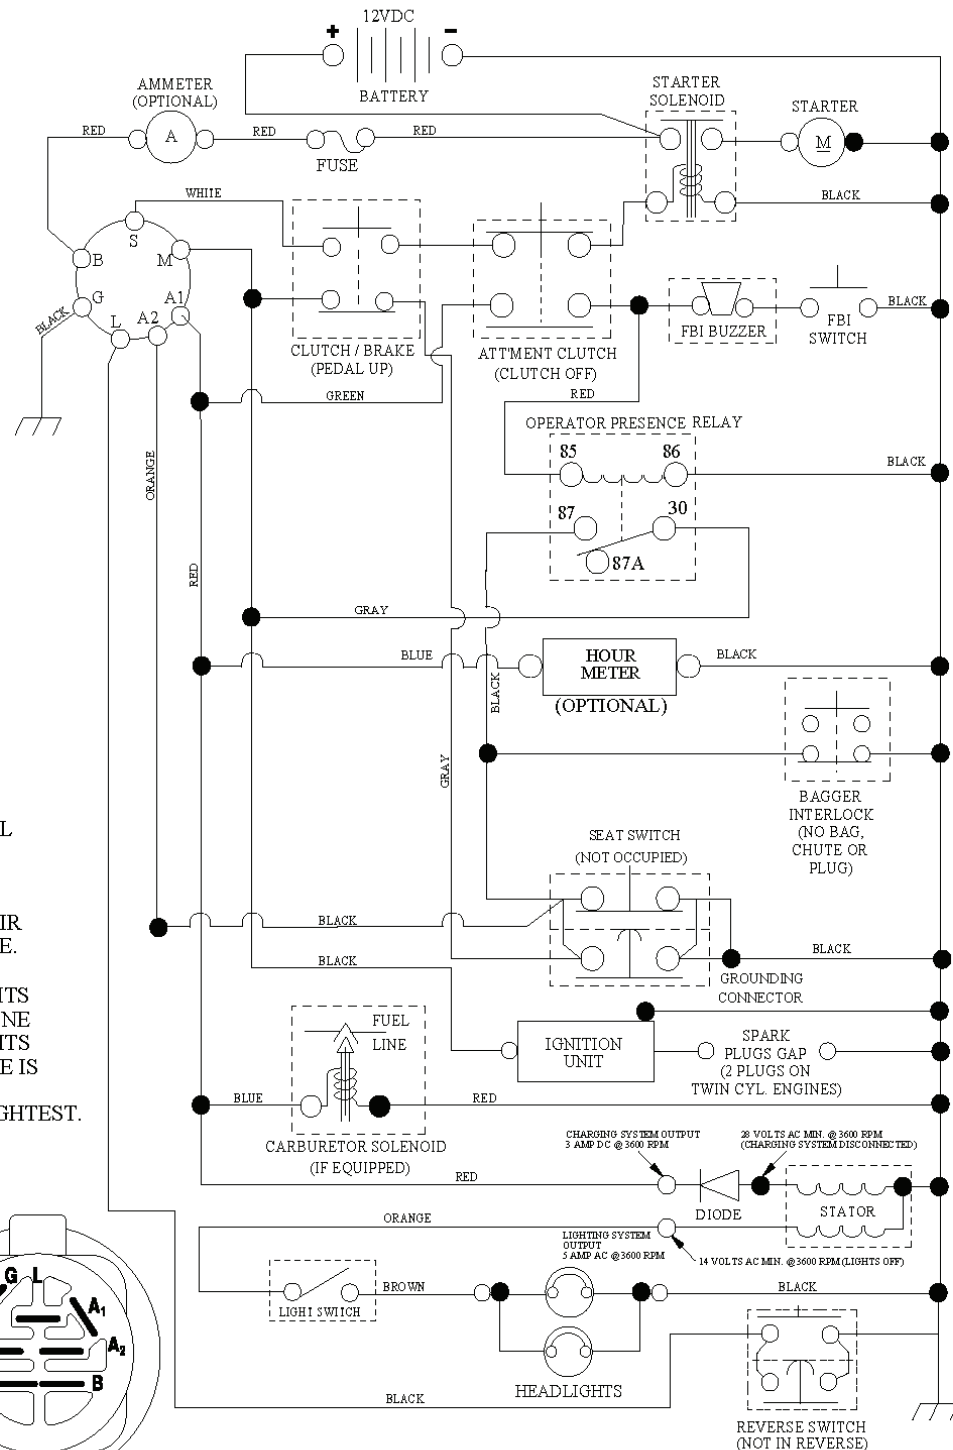

IGNITION SWITCH

NOTE
YOUR TRACTOR IS EQUIPPED WITH A SPECIAL ALTERNATOR SYSTEM. THE LIGHTS ARE NOT CONNECTED TO THE BATTERY, BUT HAVE THEIR OWN ELECTRICAL SOURCE. BECAUSE OF THIS, THE BRIGHTNESS OF THE LIGHTS WILL CHANGE WITH ENGINE SPEED. AT IDLE THE LIGHTS WILL DIM. AS THE ENGINE IS SPEEDED UP, THE LIGHTS WILL BECOME THEIR BRIGHTEST.