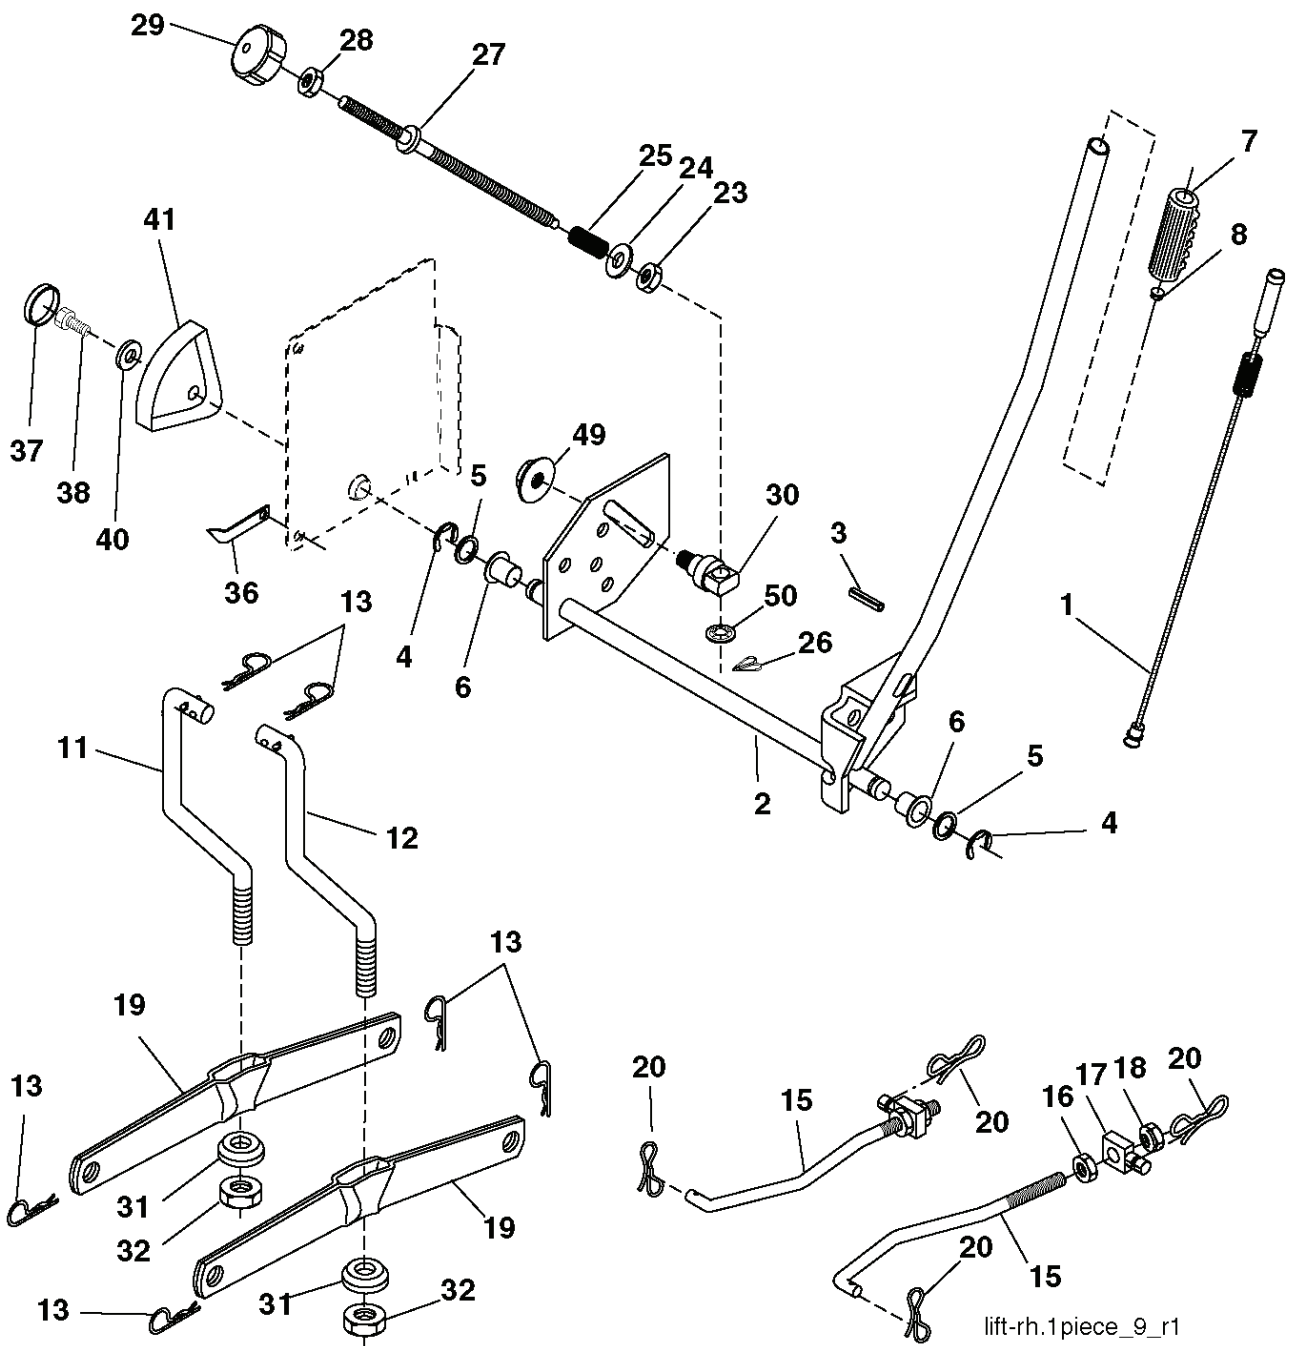

36(92cm)\_deck-elect.(CRD)\_8\_r2

REF.	PART NO.	DESCRIPTION	REMARK	QTY.	KIT
1	532400108	HOUSING		1	
2	872140506	BOLT		1	
3	532165569	BRACKET		1	
4	532165558	BRACKET		1	
5	532124670	RETAINER RING		1	
6	532165557	ROD		1	
8	532181712	BOLT		1	
9	810030600	WASHER		1	
10	532140296	WASHER		1	
11	532186385	BLADE		1	
13	532137645	SHAFT		1	
14	532128774	BEARING HOUSING		1	
15	532110485	BEARING		1	
16	532186386	BLADE		1	
17	872140610	BOLT		1	
18	872110606	BOLT		1	
19	532132827	SPEC. BOLT		1	
20	532181713	BOLT		1	
21	873680500	NUT		1	
22	532199590	BRACKET		1	
23	532165446	PLATE		1	
24	532165242	BRACKET		1	
25	532165244	BRACKET		1	
26	532400110	SUPPORT		1	
27	532165568	BRACKET		1	
28	532165567	BRACKET		1	
30	532173984	SCREW		1	
31	532187690	WASHER		1	
32	532153532	PULLEY		1	
33	532400234	NUT		1	
34	532400107	BRACKET		1	
35	532400106	BRACKET		1	
36	532146763	PULLEY		1	
40	873680600	NUT		1	
41	873900600	NUT		1	
44	532420752	COVER		1	
45	532420753	COVER		1	
46	532137729	SCREW		1	
55	532199498	ARM		1	
56	532165723	SPACER		1	
61	532199486	SPRING		1	
67	532106932	KNOB		1	
68	532402008	BELT		1	
69	532165482	SHAFT		1	
84	532156085	BELT GUIDE		1	
116	532193406	BOLT		1	
117	532174873	WHEEL		1	
119	819132012	WASHER		1	
124	872110612	BOLT		1	
130	872110506	BOLT		1	
131	532165661	PIPE		1	
152	532176074	WIRE		1	
158	817720408	SCREW		1	
174	532400241	PROTECTOR		1	
185	532188234	CABLE		1	
254	817000616	SCREW		1	
295	532412171	PLATE		1	
296	872140406	BOLT		1	
297	873930400	NUT		1	
306	532423062	NUT		1	
---	532181857	BEARING HOUSING	Mandrel Assembly (Includes housing, shaft assembly, and bearing only - pulley/nut/washer and blade bolt/washers not included)	1	
---	532181858	BEARING HOUSING		1	
---	532422785	CUTTING DECK	(Std. Deck - Order separately gauge wheel components Key nos. 116-119)	1	