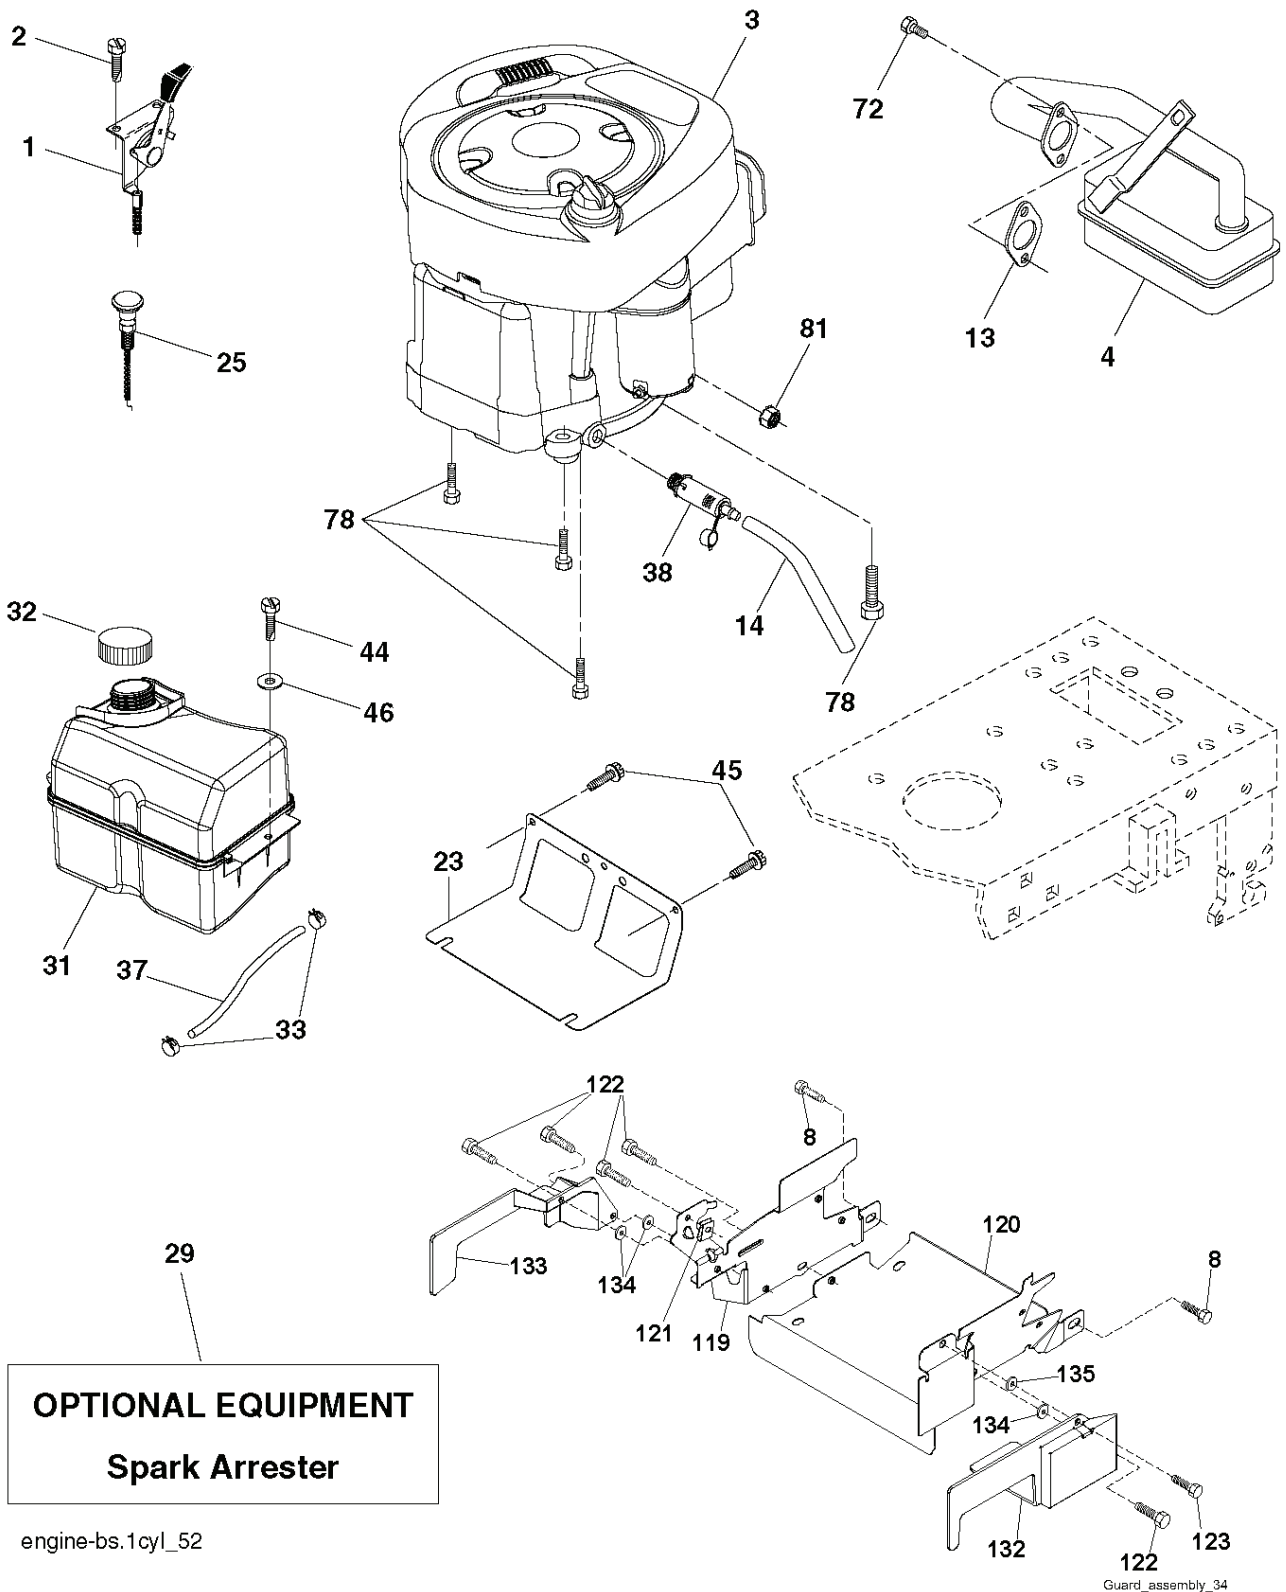

OPTIONAL EQUIPMENT
Spark Arrester

engine-bs.1cyl_52

Guard_assembly_34

REF.	PART NO.	DESCRIPTION	REMARK	QTY.	KIT
1	532170551	THROTTLE CONTROL		1	
2	817720408	SCREW		1	
3				1	
4	532179758	MUFFLER		1	
8	532171877	BOLT		1	
13	532165291	GASKET		1	
14	532148456	TUBE		1	
23	532169837	HEAT SHIELD		1	
25	532190695	CONTROL CHOKE		1	
29	532137180	SPARK ARRESTER KIT		1	
31	532407551	FUEL TANK		1	
32	532197725	PLUG		1	
33	532123487	HOSE CLAMP		1	
37	532137040	HOSE		1	
38	532181654	PLUG		1	
44	817670412	SCREW		1	
45	817000612	SCREW		1	
46	819091416	WASHER		1	
72	532192334	SCREW		1	
78	817060620	SCREW		1	
81	873510400	NUT		1	
119	532199768	* LENKRAD		1	
120	532199767	GUARD		1	
121	532196688	NUT		1	
122	532137729	SCREW		1	
123	817670508	SCREW		1	
132	532420757	SHIELD		1	
133	532420756	SHIELD		1	
134	532423062	NUT		1	
135	532423063	WASHER		1