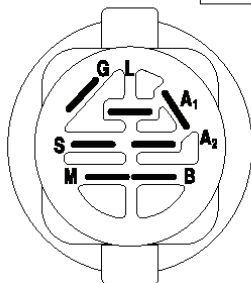

IGNITION SWITCH