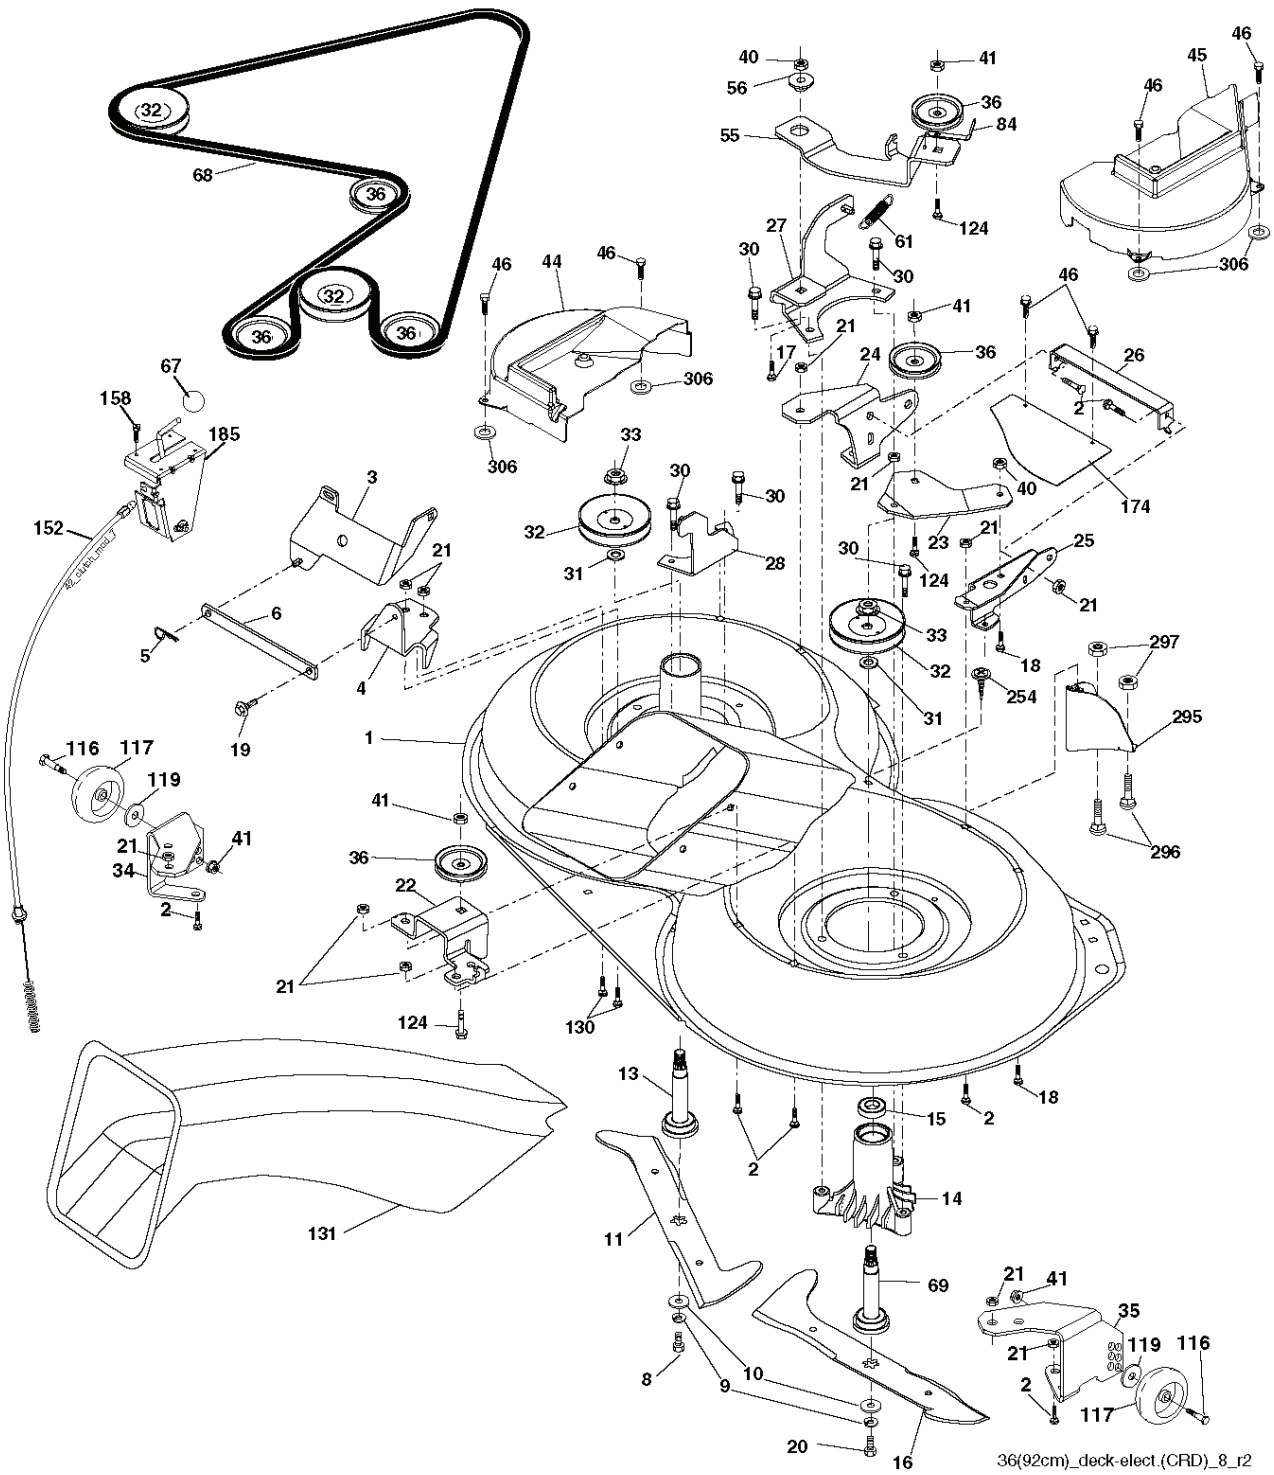

36(92cm)_deck-elect.(CRD)_8_r2

REF.	PART NO.	DESCRIPTION	REMARK	QTY.	KIT
1	532400108	HOUSING		1	
2	872140506	BOLT		1	
3	532165569	BRACKET		1	
4	532165558	BRACKET		1	
5	532124670	RETAINER RING		1	
6	532165557	ROD		1	
8	532181712	BOLT		1	
9	810030600	WASHER		1	
10	532140296	WASHER		1	
11	532186385	BLADE		1	
13	532137645	SHAFT		1	
14	532128774	BEARING HOUSING		1	
15	532110485	BEARING		1	
16	532186386	BLADE		1	
17	872140610	BOLT		1	
18	872110606	BOLT		1	
19	532132827	SPEC. BOLT		1	
20	532181713	BOLT		1	
21	873680500	NUT		1	
22	532199590	BRACKET		1	
23	532165446	PLATE		1	
24	532165242	BRACKET		1	
25	532165244	BRACKET		1	
26	532400110	SUPPORT		1	
27	532165568	BRACKET		1	
28	532165567	BRACKET		1	
30	532173984	SCREW		1	
31	532187690	WASHER		1	
32	532153532	PULLEY		1	
33	532400234	NUT		1	
34	532400107	BRACKET		1	
35	532400106	BRACKET		1	
36	532146763	PULLEY		1	
40	873680600	NUT		1	
41	873900600	NUT		1	
44	532420752	COVER		1	
45	532420753	COVER		1	
46	532137729	SCREW		1	
55	532199498	ARM		1	
56	532165723	SPACER		1	
61	532199486	SPRING		1	
67	532106932	KNOB		1	
68	532402008	BELT		1	
69	532165482	SHAFT		1	
84	532156085	BELT GUIDE		1	
116	532193406	BOLT		1	
117	532174873	WHEEL		1	
119	819132012	WASHER		1	
124	872110612	BOLT		1	
130	872110506	BOLT		1	
131	532165661	PIPE		1	
152	532176074	WIRE		1	
158	817720408	SCREW		1	
174	532400241	PROTECTOR		1	
185	532188234	CABLE		1	
254	817000616	SCREW		1	
295	532412171	PLATE		1	
296	872140406	BOLT		1	
297	873930400	NUT		1	
306	532423062	NUT		1	
---	532181857	BEARING HOUSING	Mandrel Assembly (Includes housing, shaft assembly, and bearing only - pulley/nut/washer and blade bolt/washers not included)	1	
---	532181858	BEARING HOUSING		1	
---	532422785	CUTTING DECK	(Std. Deck - Order separately gauge wheel components Key nos. 116-119)	1