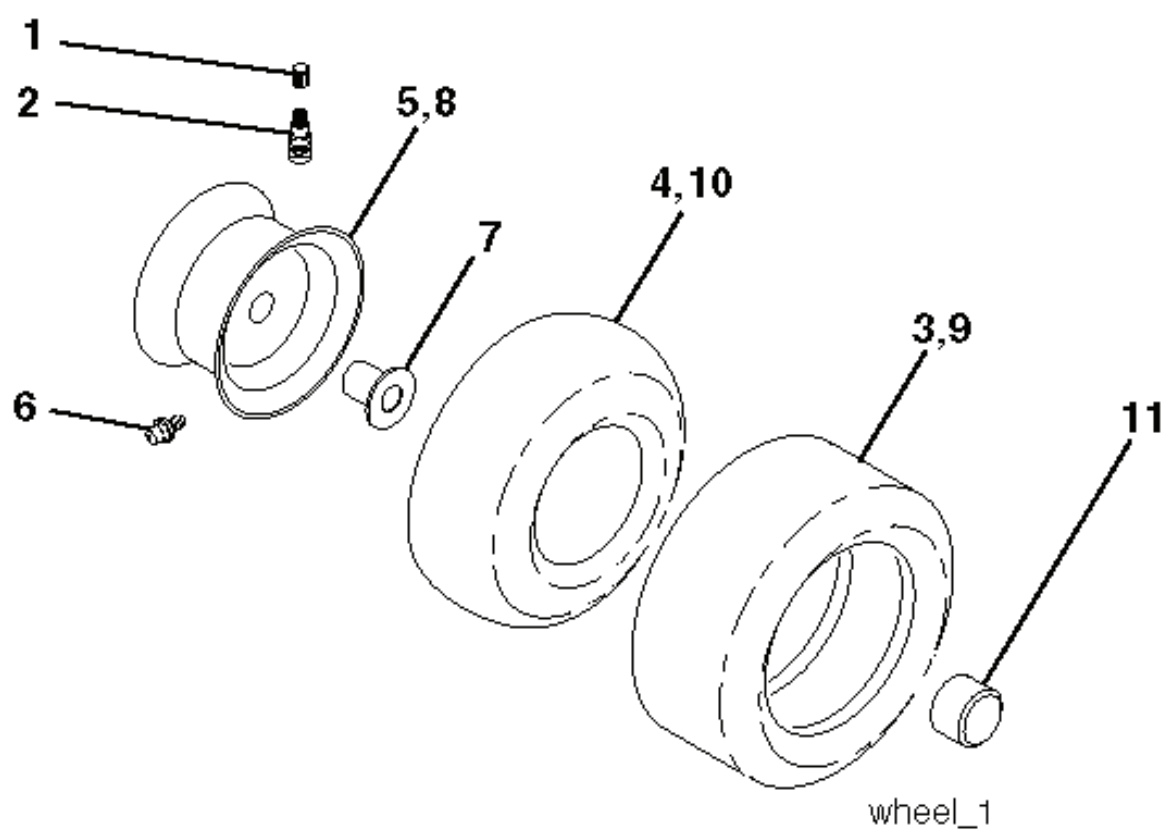

**IGNITION SWITCH**

POSITION	CIRCUIT	"MAKE"
OFF	M+G+A1	
RUN/OVERRIDE	B+A1	
RUN	B+A1	L+A2
START	B + S + A1	

**WIRING INSULATED CLIPS**  
 NOTE: IF WIRING INSULATED CLIPS WERE REMOVED FOR SERVICING OF UNIT, THEY SHOULD BE RE-INSTALLED TO PROPERLY SECURE YOUR WIRING.

---

REF.	PART NO.	DESCRIPTION	REMARK	QTY.	KIT
1	532059192	CAP VALVE		1	
2	532065139	NIPPLE		1	
3	532106222	TIRE		1	
4	532059904	HOSE		1	
5	532138336	RIM		1	
6	532124957	FITTING		1	
7	532124959	BEARING		1	
8	532138337	RIM.SPROCKET		1	
9	532124635	TIRE		1	
10	532124926	HOSE		1	
11	532175039	HUB CAP		1	
--	532144334	SEALING FOAM		1	