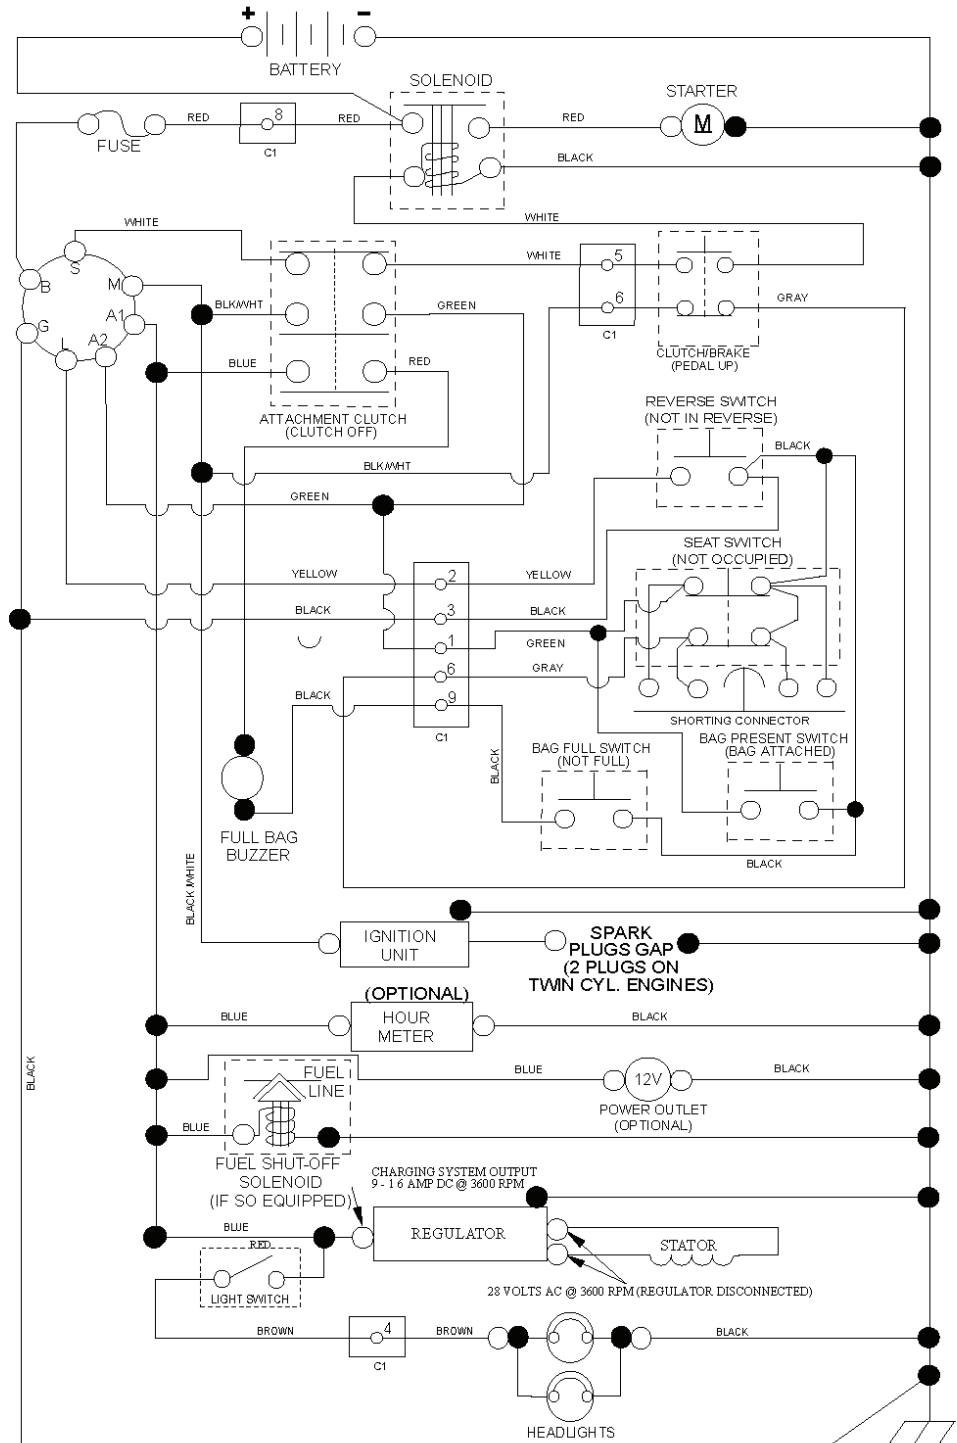

IGNITION SWITCH

POSITION	CIRCUIT "MAKE"
OFF	M+G+A1
RUN/OVERRIDE	B+A1
RUN	B+A1 L+A2
START	B + S + A1

WIRING INSULATED CLIPS
NOTE: IF WIRING INSULATED CLIPS WERE REMOVED FOR SERVICING OF UNIT, THEY SHOULD BE RE-INSTALLED TO PROPERLY SECURE YOUR WIRING.

● NON-REMOVABLE CONNECTIONS

○ REMOVABLE CONNECTIONS