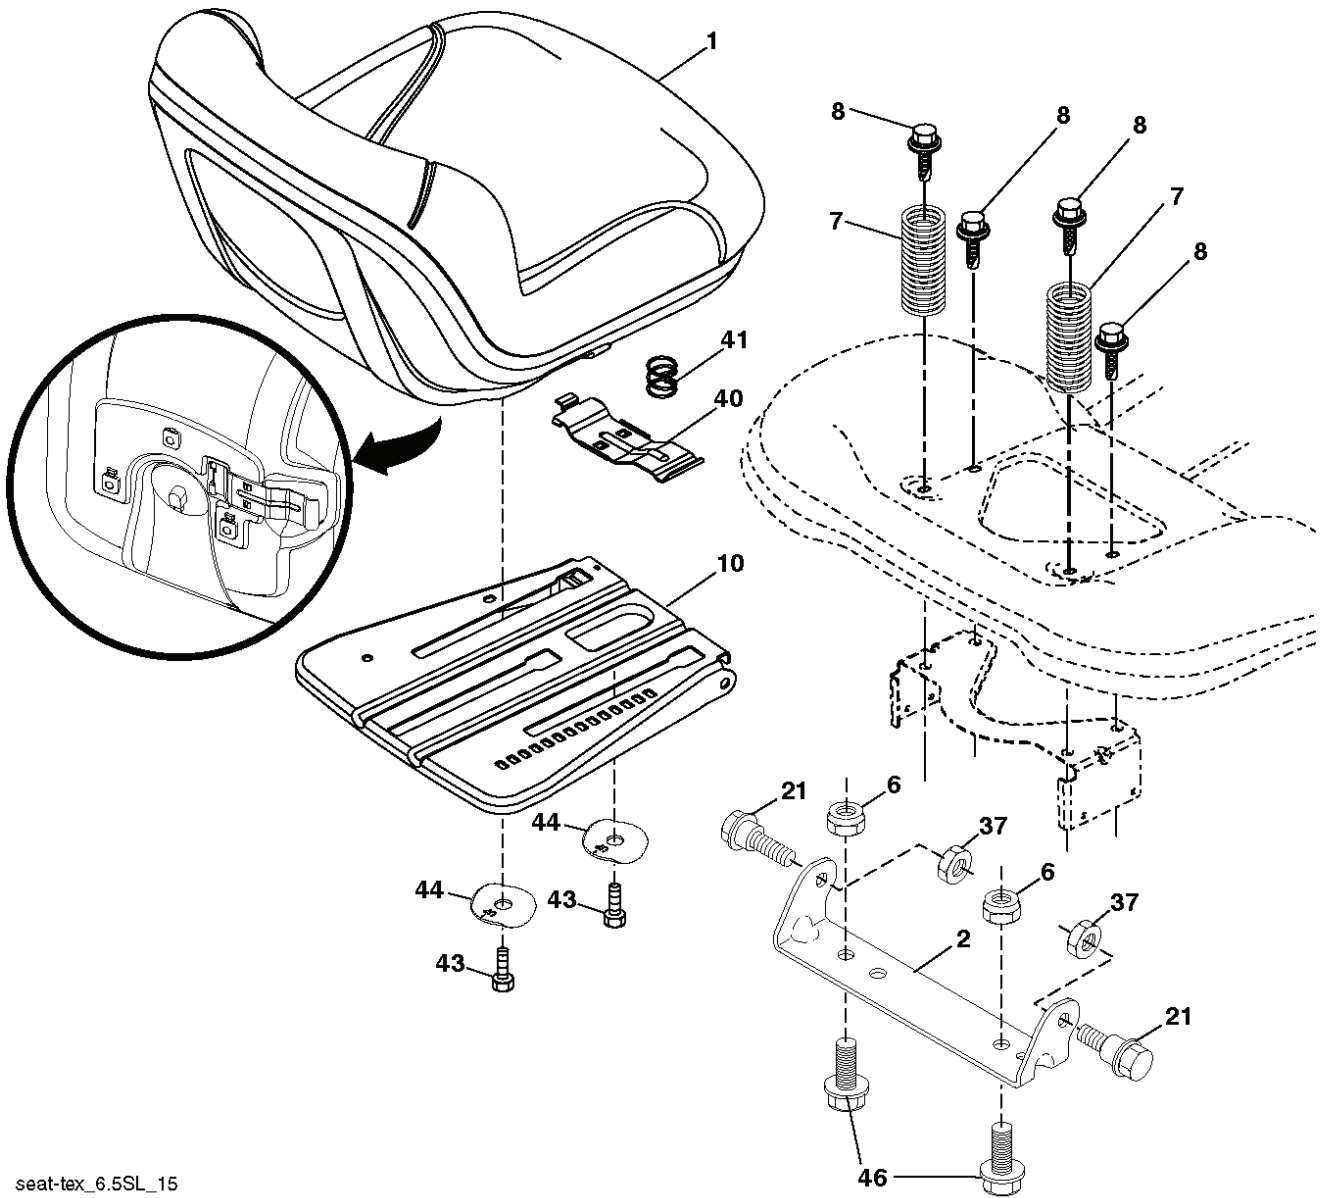

IGNITION SWITCH

POSITION	CIRCUIT "MAKE"
OFF	M+G+A1
RUN/OVERRIDE	B+A1
RUN	B+A1 L+A2
START	B + S + A1

CHASSIS HARNESS CONNECTOR (C1) (MATING SIDE)

DASH HARNESS CONNECTOR (C1) (MATING SIDE)

WIRING INSULATED CLIPS
 NOTE: IF WIRING INSULATED CLIPS WERE REMOVED FOR SERVICING OF UNIT, THEY SHOULD BE RE-INSTALLED TO PROPERLY SECURE YOUR WIRING.

● NON-REMOVABLE CONNECTIONS

○ REMOVABLE CONNECTIONS

seat-tex_6.5SL_15

REF.	PART NO.	DESCRIPTION	REMARK	QTY.	KIT
1	532439819	SEAT		1	
2	532180166	BRACKET		1	
6	873800600	NUT		1	
7	589483501	SPRING		1	
8	532171877	BOLT		1	
10	596657402	PLATE		1	
21	587907801	BOLT		1	
37	596583702	NUT		1	
40	595088102	HANDLE		1	
41	532198200	SPRING		1	
43	874760612	BOLT		1	
44	501051801	WASHER		1	
46	588090401	BOLT		1	