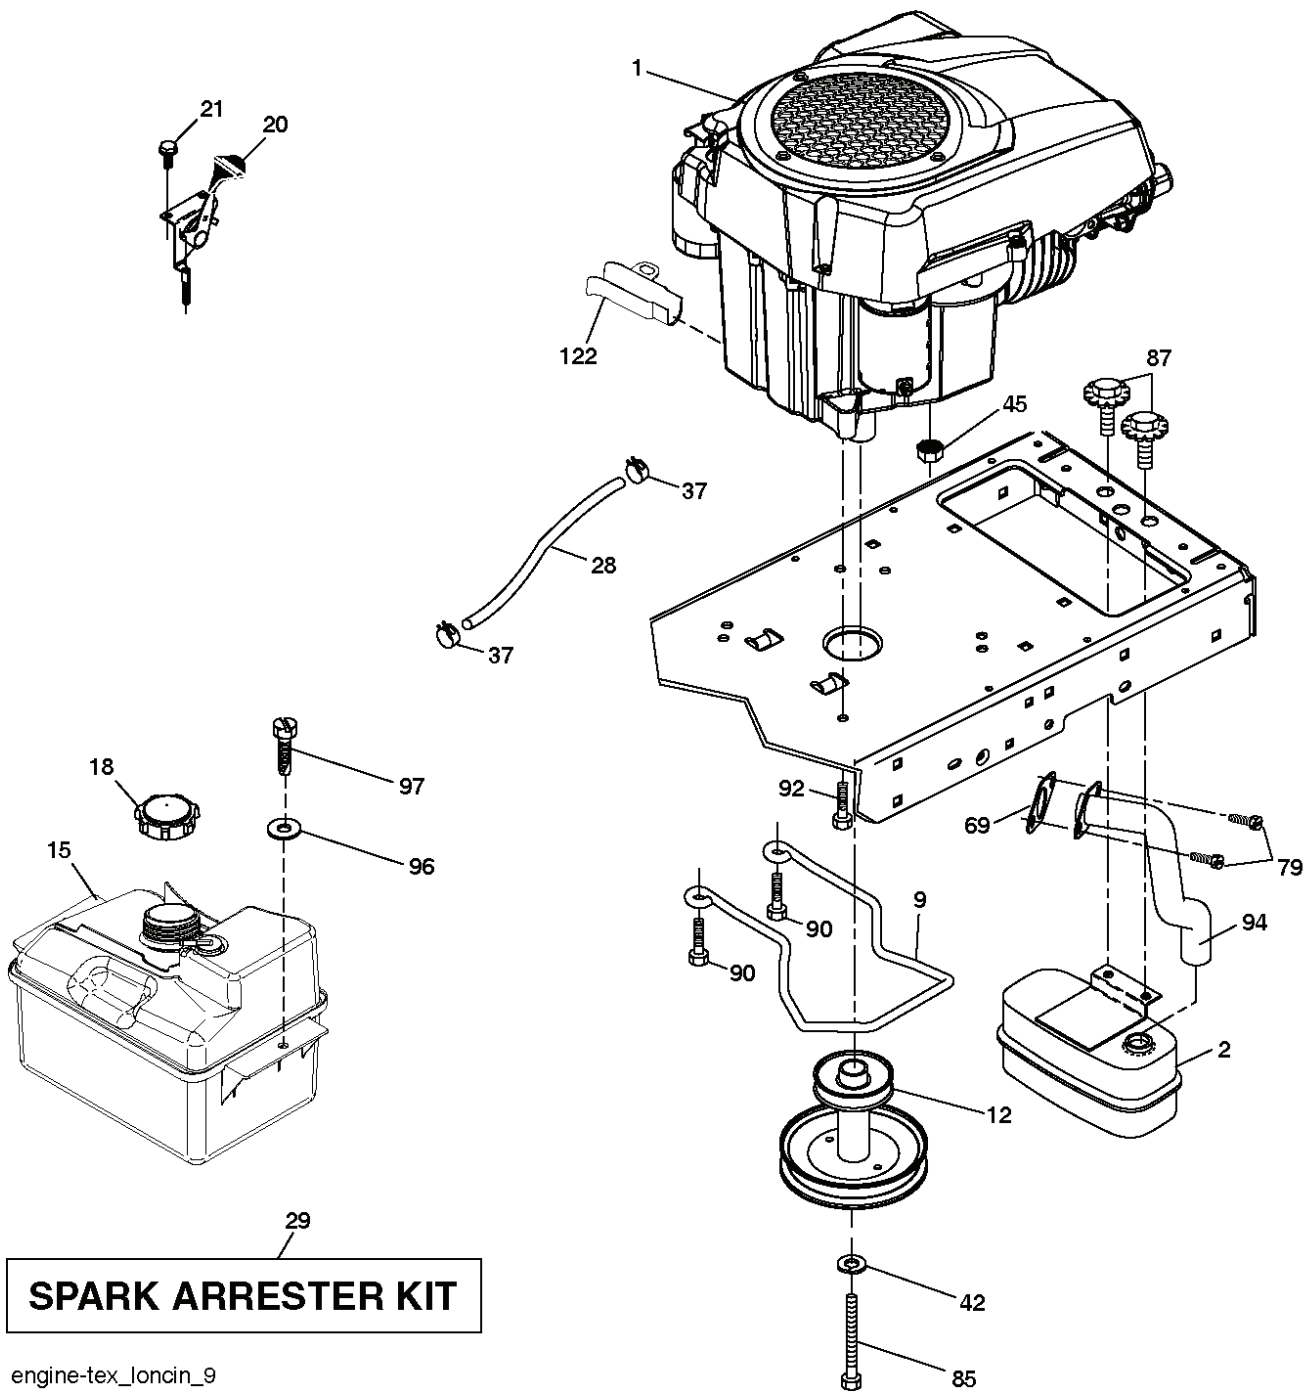

REF.	PART NO.	DESCRIPTION	REMARK	QTY.	KIT
1	593230401	ENGINE	Husqvarna Model No. HS 452cc. Engine IPL Available Separately.	1	
2	590645301	MUFFLER		1	
9	582540302	KEEPER		1	
12	532140186	PULLEY		1	
15	581289901	TANK		1	
18	532430220	FUEL CAP		1	
20	532183897	CONTROL		1	
21	596321701	SCREW		1	
28	532137040	HOSE		1	
29	532137180	SPARK ARRESTER KIT		1	
37	532123487	HOSE CLAMP		1	
42	596238901	WASHER		1	
45	593356401	NUT		1	
69	590863501	GASKET		1	
79	596134202	SCREW		1	
85	501606501	BOLT		1	
87	532171877	BOLT		1	
90	817000616	SCREW		1	
92	817120616	SCREW		1	
94	590864701	TUBE		1	
96	596135301	WASHER		1	
97	817670412	SCREW		1	
122	532421922	EXTENSION PIPE		1