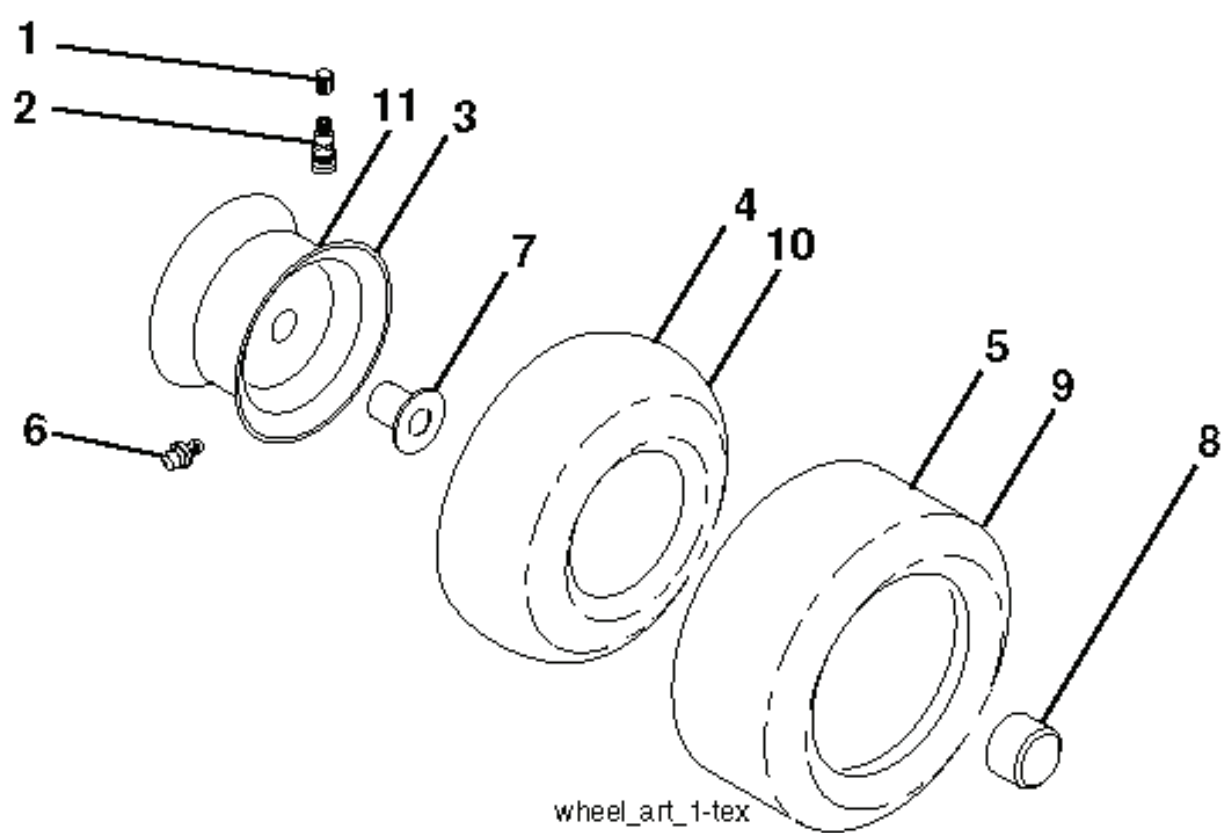

wheel_art_1-tex

REF.	PART NO.	DESCRIPTION	REMARK	QTY.	KIT
1	532059192	CAP VALVE		1	
2	532065139	NIPPLE		1	
3	532425261	RIM	Front 6" x 3.25"	1	
4	532421652	TUBE	(Service Item Only)	1	
5	532123410	TIRE	Front 13" x 5.0"-6"	1	
6	532000278	NIPPLE	(Front Wheel Only)	1	
7	532009040	BEARING	(Front Wheel Only)	1	
8	532175039	HUB CAP		1	
9	532106230	TIRE	Rear 16" x 6.5"-8"	1	
10	532007154	HOSE	(Service Item Only)	1	
11	532425262	RIM	Rear 8" x 5.375"	1	
--	532144334	SEALING FOAM		1	
	PART NO.		REMARK		KIT