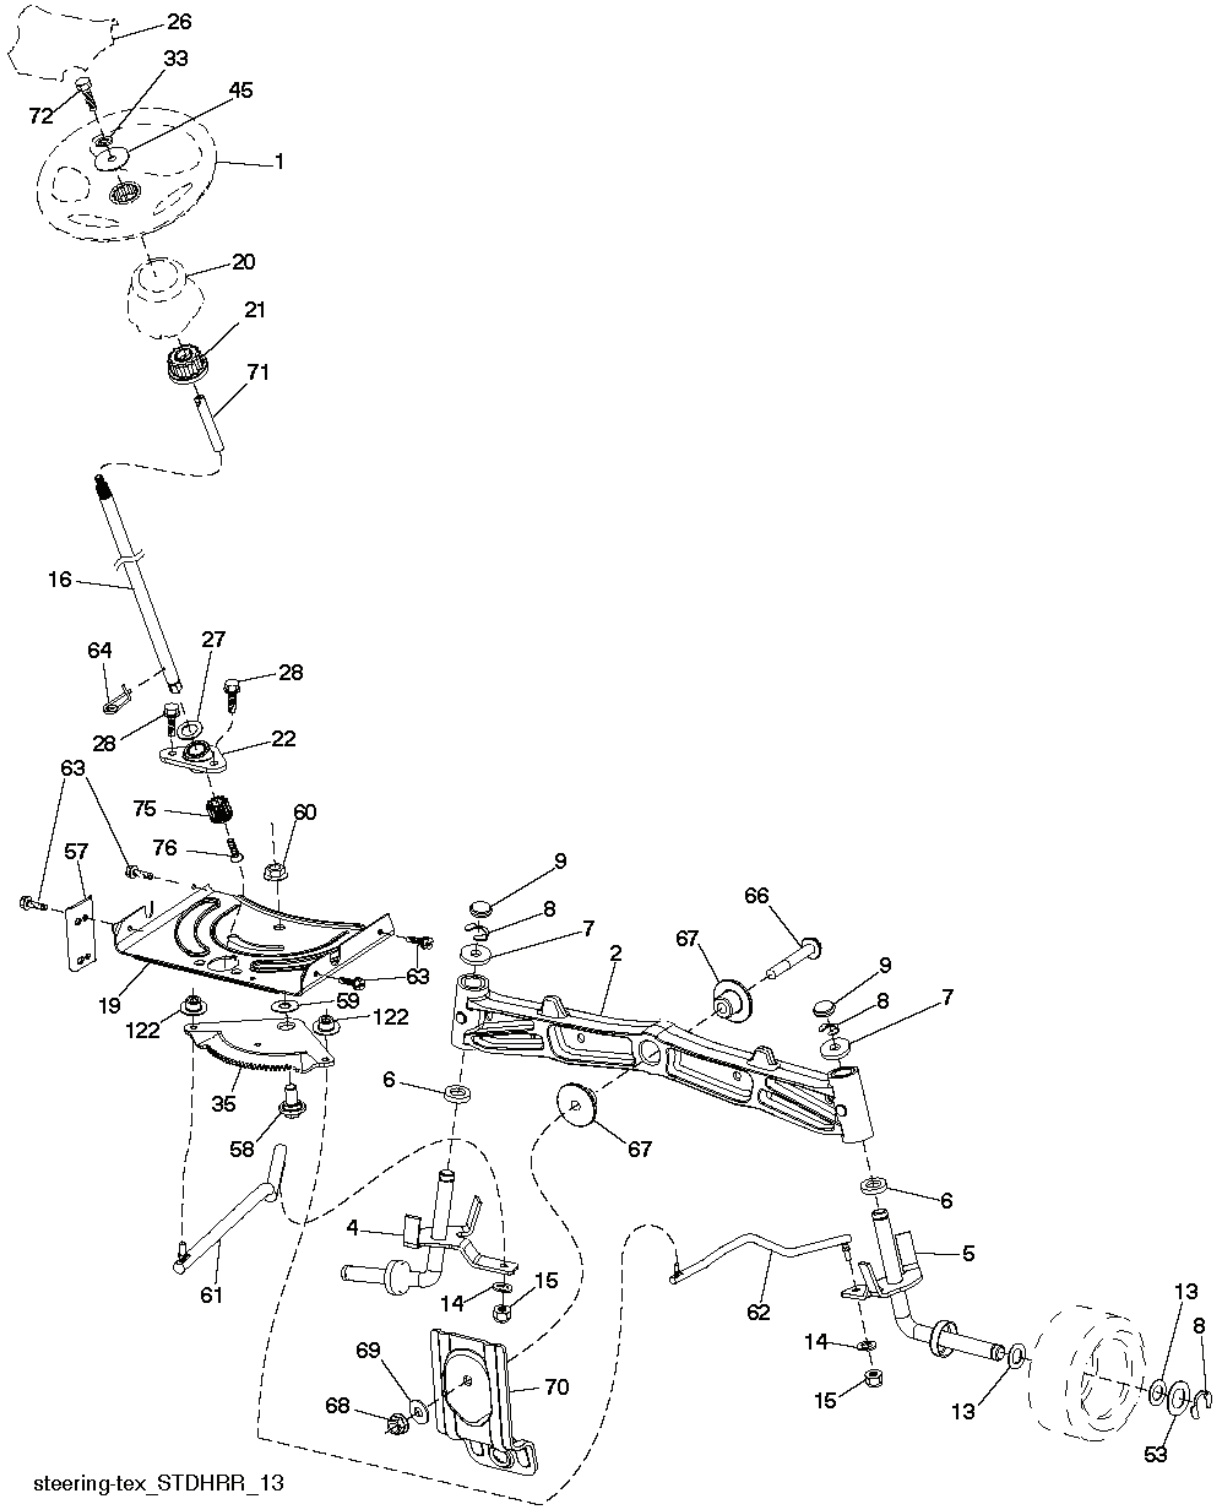

R80 ENGINE

REF.	PART NO.	DESCRIPTION	REMARK	QTY.	KIT
3	590391301	AIR CLEANER		1	
4	590391401	FILTER		1	
5	590391601	SCREW		1	
6	577472701	ROD		1	
8	577472401	CONTROL		1	
9	577472501	SPRING		1	
12	577473202	SPARK PLUG		1	
13	577471801	HUB CAP		1	
14	577474101	FUEL FILTER		1	
15	577474001	TANK		1	
16	590391701	OUTLET PIPE		1	
17	577473301	HUB CAP		1	
18	577473401	COIL		1	
19	577473502	CARBURETTOR		1	
20	577472301	GASKET		1	
21	577473101	HEAT DEFLECTOR		1	
22	577473701	STARTER ASSY		1	
23	590391801	MUFFLER ASSY		1	
24	590391901	GASKET		1	

IGNITION SWITCH

POSITION	CIRCUIT "MAKE"
OFF	M+G+A1
RUN/OVERRIDE	B+A1
RUN	B+A1 L+A2
START	B + S + A1

CHASSIS HARNESS CONNECTOR (C1) (MATING SIDE)

DASH HARNESS CONNECTOR (C1) (MATING SIDE)

WIRING INSULATED CLIPS
 NOTE: IF WIRING INSULATED CLIPS WERE REMOVED FOR SERVICING OF UNIT, THEY SHOULD BE RE-INSTALLED TO PROPERLY SECURE YOUR WIRING.

● NON-REMOVABLE CONNECTIONS

○ REMOVABLE CONNECTIONS

seat-tex_6.5SL_15

REF.	PART NO.	DESCRIPTION	REMARK	QTY.	KIT
1	532439819	SEAT		1	
2	532180166	BRACKET		1	
6	873800600	NUT		1	
7	589483501	SPRING		1	
8	532171877	BOLT		1	
10	596657402	PLATE		1	
21	587907801	BOLT		1	
37	596583702	NUT		1	
40	595088102	HANDLE		1	
41	532198200	SPRING		1	
43	874760612	BOLT		1	
44	501051801	WASHER		1	
46	588090401	BOLT		1	