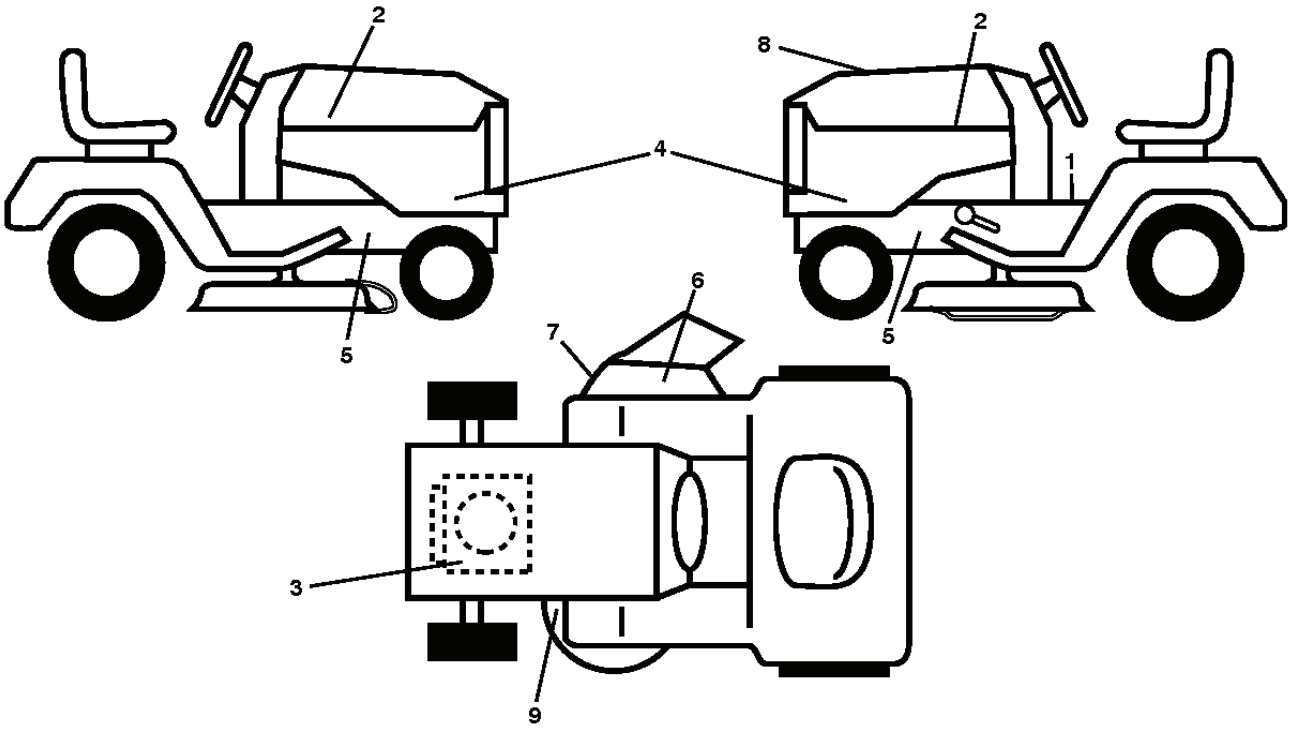

REF.	PART NO.	DESCRIPTION	REMARK	QTY.	KIT
1	586047302	DECAL		1	
2	501131401	DECAL		1	
3	581579701	DECAL		1	
4	587396401	DECAL		1	
5	581579601	DECAL		1	
6	584904601	DECAL		1	
7	581579401	DECAL		1	
8	597570701	DECAL		1	
9	581580004	DECAL		1	
--	581724801	DECAL		1	
--	532441409	PAD		1	
--	532441410	PAD		1