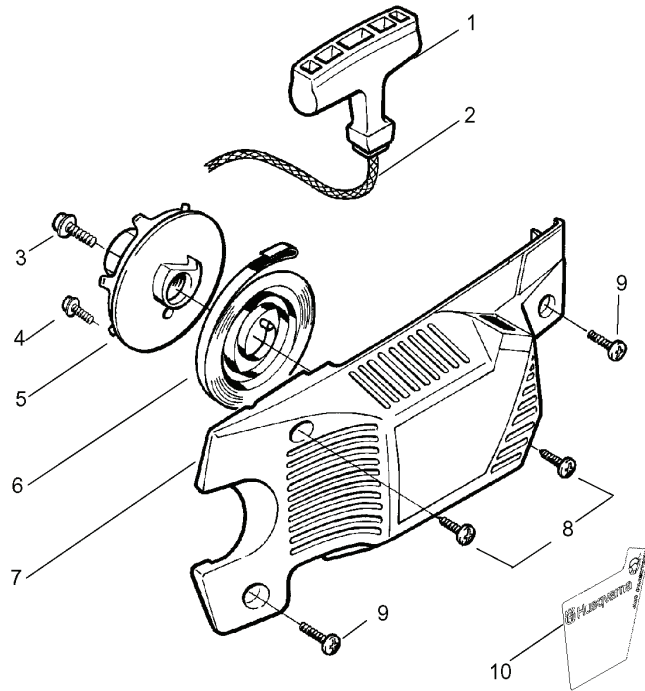

PARTS LIST NO. 530086722		HUSQVARNA PARTS LIST	MODEL(s) 136 LE	
DATE 4/09/08	Replaces 530086722-2/21/08		Note: Illustration may differ from actual model due to design changes	PAGE NO. 4