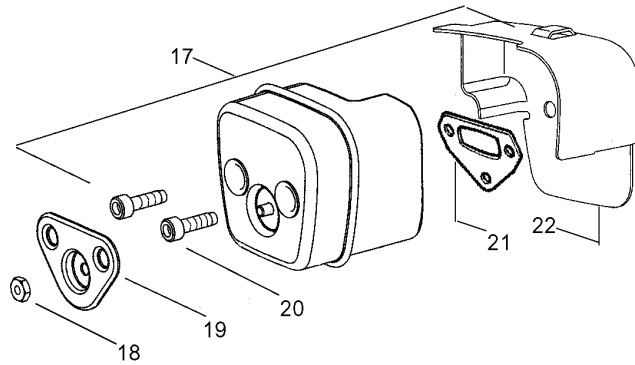

PARTS LIST NO. 530086722		HUSQVARNA PARTS LIST	MODEL(s) 136 LE	
DATE 4/09/08	Replaces 530086722-02/21/08		Note: Illustration may differ from actual model due to design changes	PAGE NO. 2