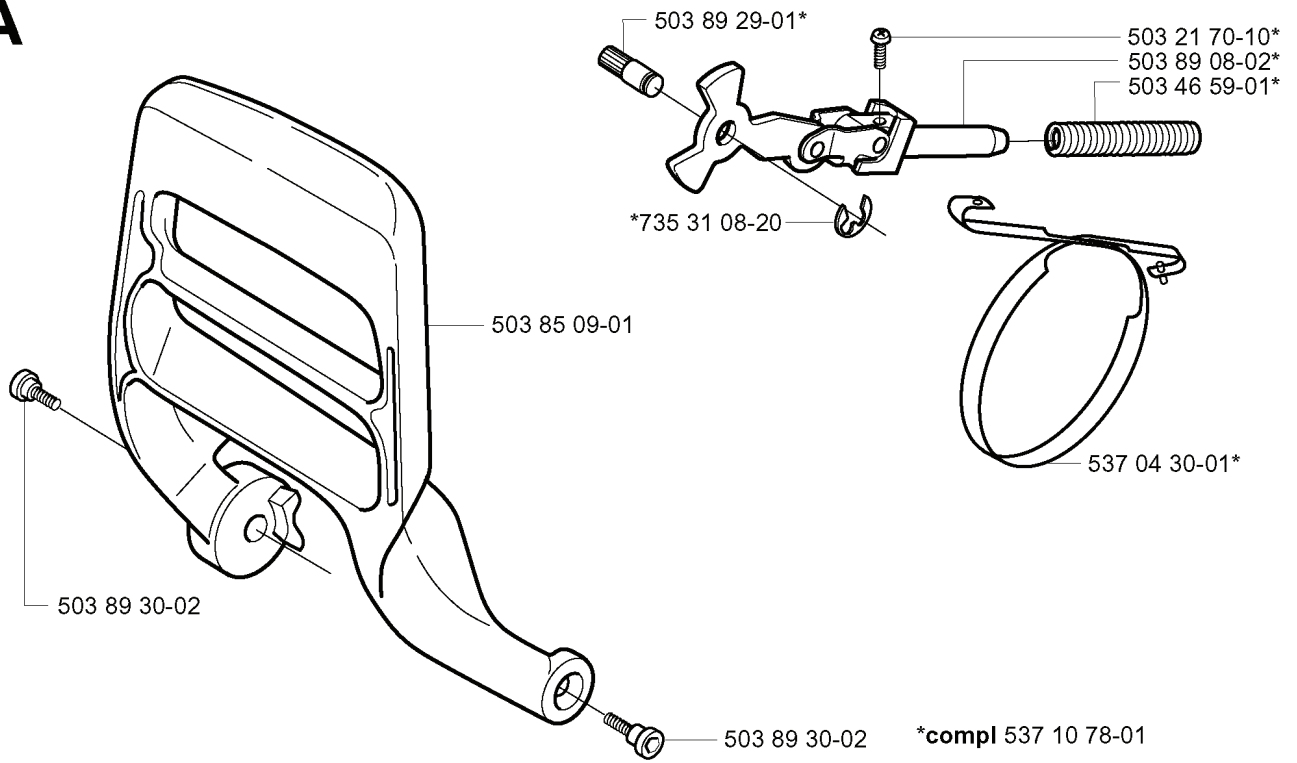

350 EPA, 20041000001-20062300000

SPARE PARTS LIST

K

503 85 37-01 (340, 345)

503 90 93-01 (350)

REF.	PART NO.	DESCRIPTION	REMARK	QTY.	KIT
503 85 37-01	503853701	FRONT HANDLE	340, 345	1	
503 21 88-25	503218825	SCREW IHSCFT		3	
503 89 83-01	503898301	ANTIVIBRATION ELEMENT		1	
503 21 88-16	503218816	SCREW IHSCFT		2	
503 92 24-01	503922401	SPACER		1	
503 90 93-01	503909301	HANDLE	350	1	

F

*compl 503 86 27-03 (EU) 350

*compl 503 87 96-02 (FG) 340, 345

*compl 503 86 28-03 (DF) 340, 345, 350

REF.	PART NO.	DESCRIPTION	REMARK	QTY.	KIT
503 86 27-03	503862703	MUFFLER ASSY	(EU) 350	1	
503 20 45-87	503204587	SCREW IHSCFM		2	
503 87 96-02	503879602	MUFFLER ASSY	(FG) 340, 345	1	
503 86 36-01	503863601	SPARK ARRESTER SCREEN		1	
724 12 87-59	724128759	SCREW CRPANM		1	
503 86 28-03	503862803	MUFFLER ASSY	(DF) 340, 345, 350	1	

A

REF.	PART NO.	DESCRIPTION	REMARK	QTY.	KIT
503 89 29-01	503892901	PIN		1	
735 31 08-20	735310820	E-CLIP		1	
503 85 09-01	503850901	HAND GUARD		1	
503 89 30-02	503893002	SCREW		1	
503 22 00-01	503220001	HEXAGON NUT		2	
537 37 04-01	537370401	LABEL		1	
503 85 66-01	503856601	COVER PLATE		1	
503 85 52-01	503855201	GUIDE BUSHING		1	
537 08 90-01	537089001	WEAR PROTECTION		1	
537 10 80-01	537108001	HUB CAP		1	
537 10 78-01	537107801	CHAIN BRAKE		1	
537 04 30-01	537043001	BRAKE BAND ASSY		1	
503 46 59-01	503465901	BRAKE SPRING		1	
503 89 08-02	503890802	KNEE JOINT ASSY		1	
503 21 70-10	503217010	SCREW CCRPANT		1	