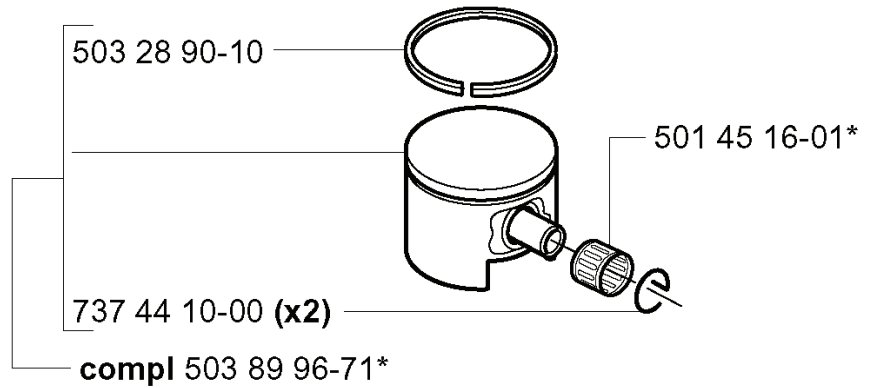

R

Up to 030103001 Only EPA (350)

*compl 503 89 99-71 (350)
Correction: 503 86 99-71