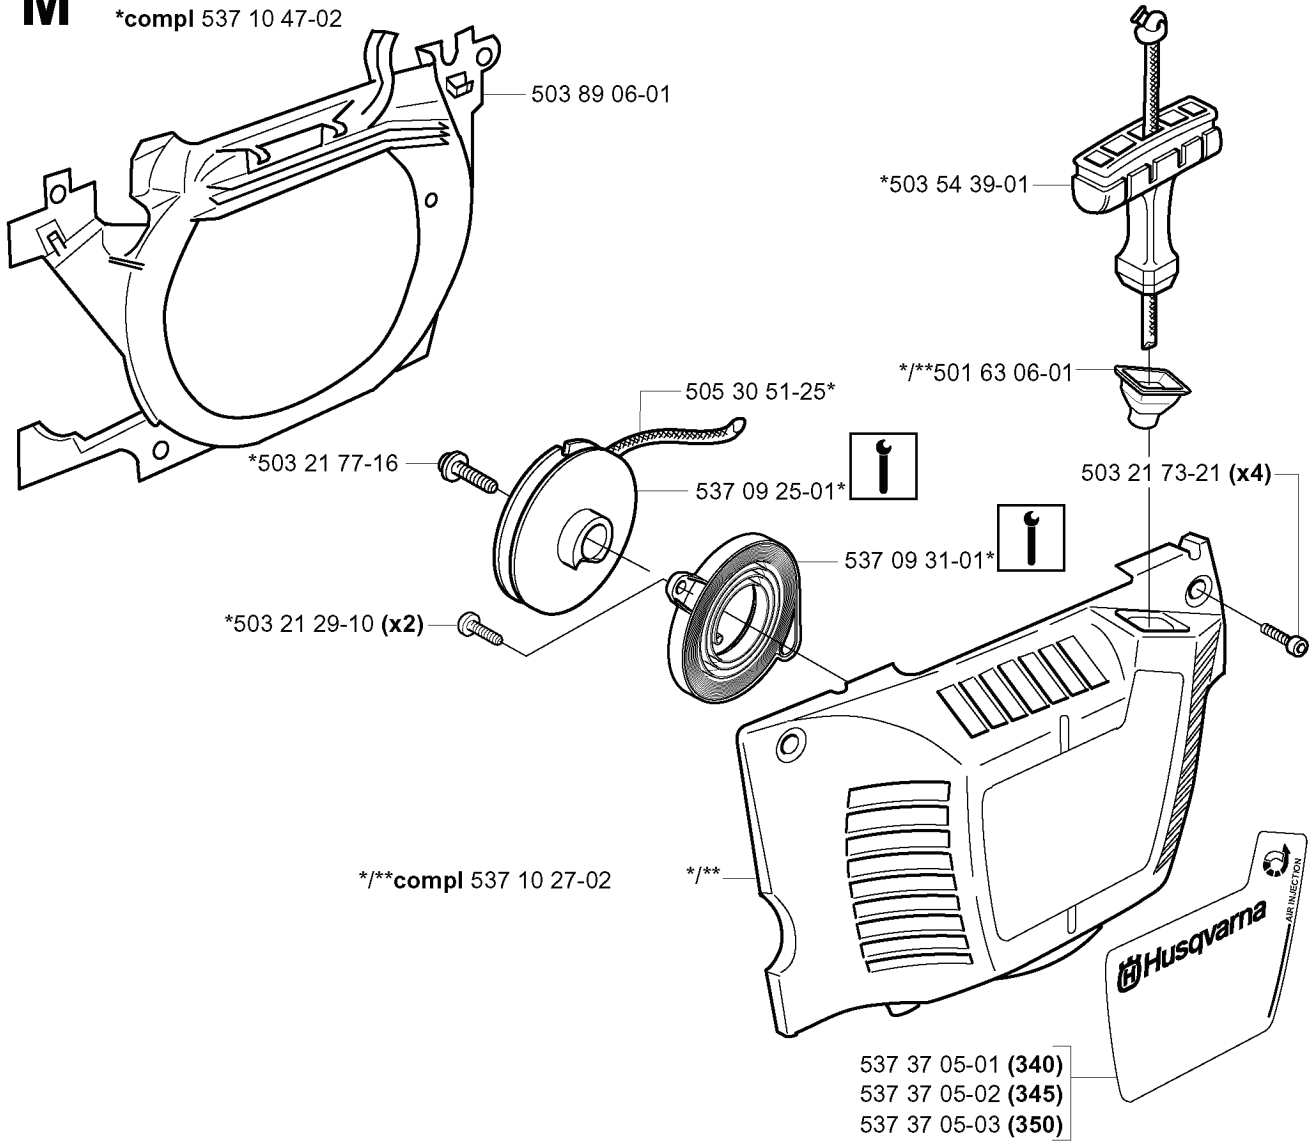

M

*compl 537 10 47-02