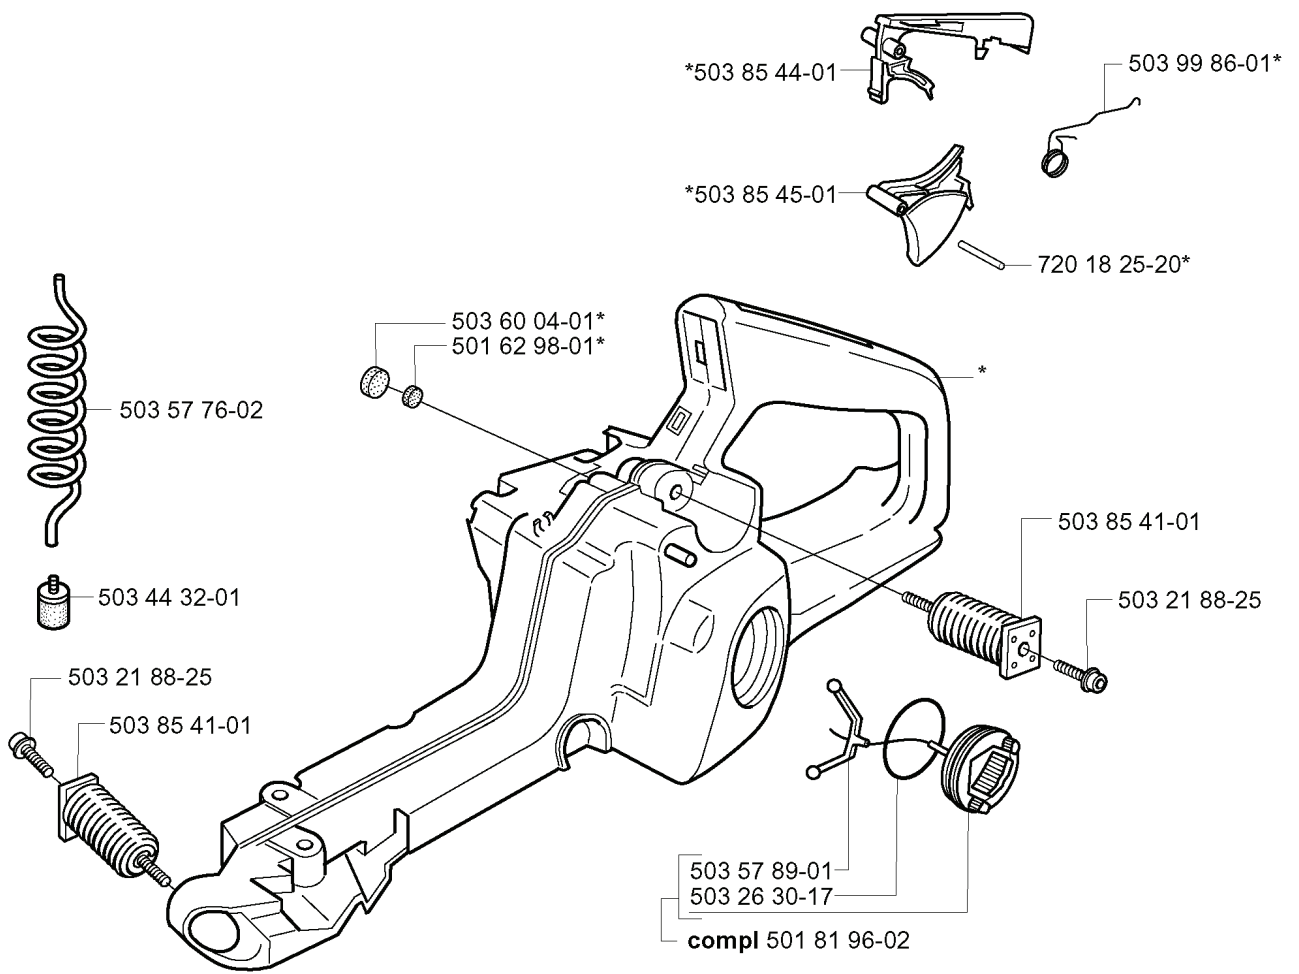

J *compl 503 86 37-71