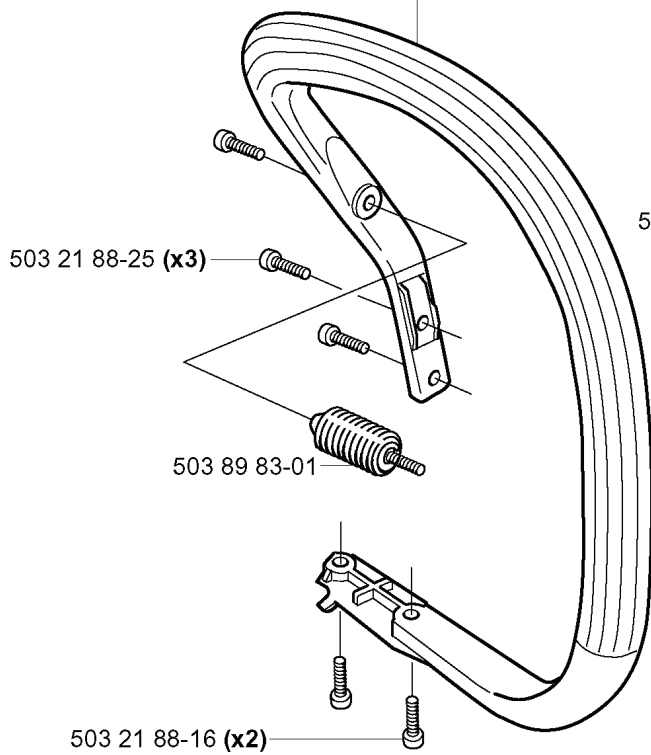

350 EPA, 20041000001-20062300000

SPARE PARTS LIST

K

503 85 37-01 (340, 345)

503 90 93-01 (350)

REF.	PART NO.	DESCRIPTION	REMARK	QTY.	KIT
503 85 37-01	503853701	FRONT HANDLE	340, 345	1	
503 21 88-25	503218825	SCREW IHSCFT		3	
503 89 83-01	503898301	ANTIVIBRATION ELEMENT		1	
503 21 88-16	503218816	SCREW IHSCFT		2	
503 92 24-01	503922401	SPACER		1	
503 90 93-01	503909301	HANDLE	350	1	

A

REF.	PART NO.	DESCRIPTION	REMARK	QTY.	KIT
503 89 29-01	503892901	PIN		1	
735 31 08-20	735310820	E-CLIP		1	
503 85 09-01	503850901	HAND GUARD		1	
503 89 30-02	503893002	SCREW		1	
503 22 00-01	503220001	HEXAGON NUT		2	
537 37 04-01	537370401	LABEL		1	
503 85 66-01	503856601	COVER PLATE		1	
503 85 52-01	503855201	GUIDE BUSHING		1	
537 08 90-01	537089001	WEAR PROTECTION		1	
537 10 80-01	537108001	HUB CAP		1	
537 10 78-01	537107801	CHAIN BRAKE		1	
537 04 30-01	537043001	BRAKE BAND ASSY		1	
503 46 59-01	503465901	BRAKE SPRING		1	
503 89 08-02	503890802	KNEE JOINT ASSY		1	
503 21 70-10	503217010	SCREW CCRPANT		1	

G

REF.	PART NO.	DESCRIPTION	REMARK	QTY.	KIT
503 88 92-01	503889201	THROTTLE ROD		1	
503 28 18-12	503281812	CARBURETTOR	HDA 195	1	
503 28 32-08	503283208	CARBURETTOR	C3-EL18 EPA	1	
537 02 90-01	537029001	SUPPORT RING		1	
537 24 65-01	537246501	IMPULSE HOSE		1	
503 86 63-01	503866301	BELLOWS		1	
503 86 62-01	503866201	INSULATION WALL		1	
503 86 64-01	503866401	FLANGE		1	
503 86 97-01	503869701	SHORT CIRCUIT SPRING		1	
503 86 95-02	503869502	STOP SWITCH		1	
503 86 96-01	503869601	CHOKE CONTROL		1	
503 21 74-50	503217450	SCREW IHSCT		2	
503 86 94-01	503869401	INLET BEND		1	
537 02 40-03	537024003	AIR FILTER	FELT WHITE	1	
537 02 40-02	537024002	AIR FILTER	NYLON YELLOW	1	
537 02 40-01	537024001	AIR FILTER	NYLON BLACK	1	