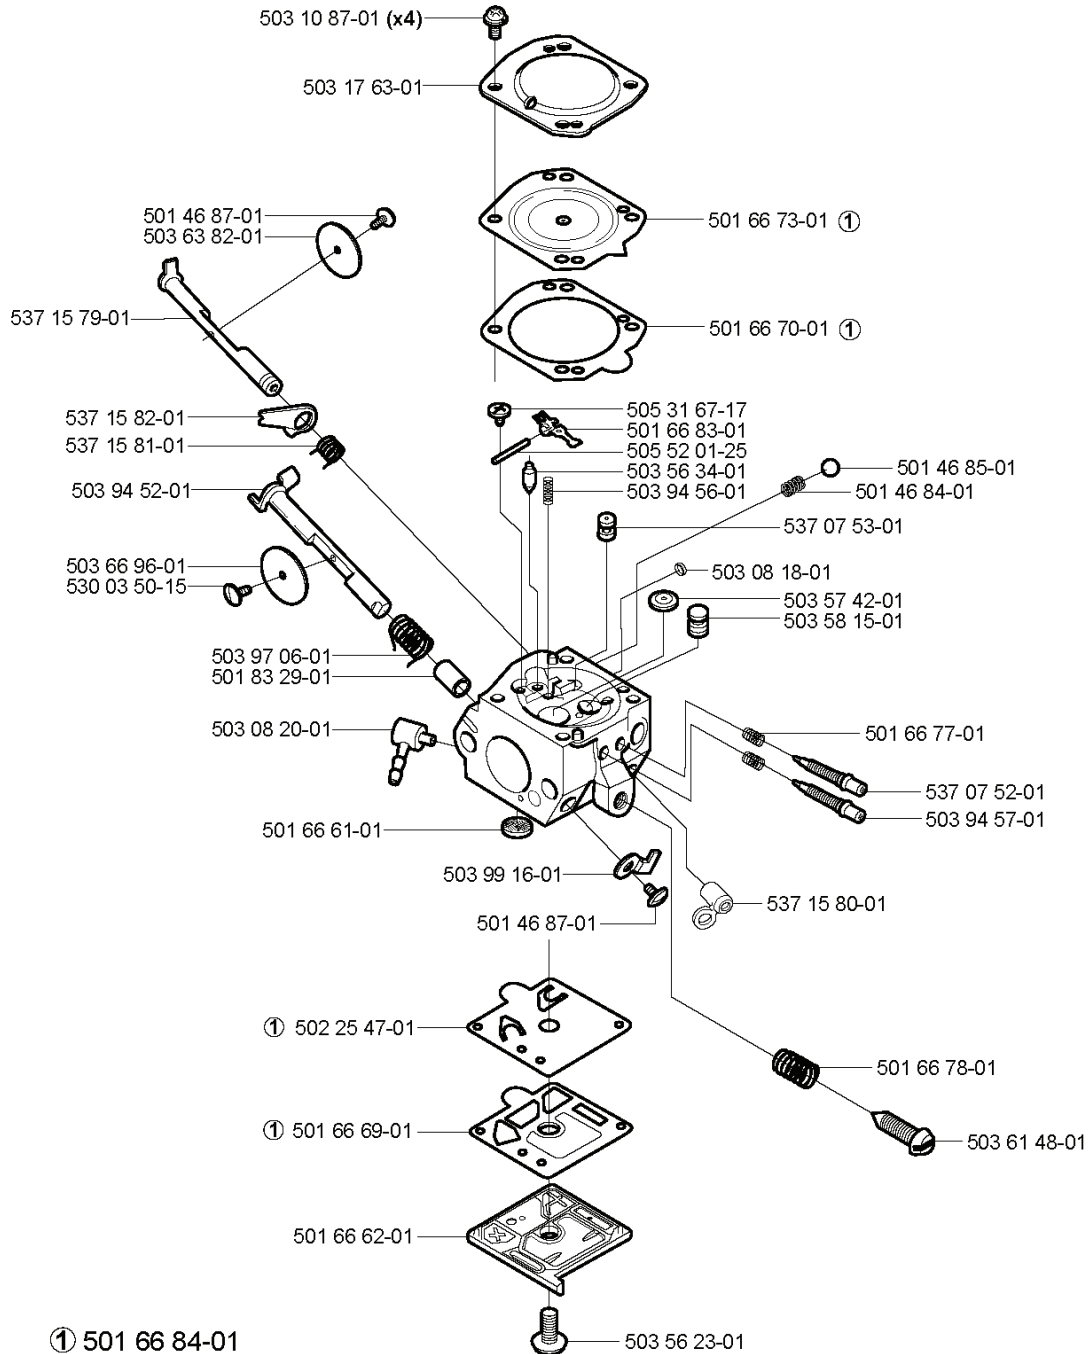

N

compl 503 28 18-12 Walbro HDA 195

① 501 66 84-01
Set of gaskets
Dichtungssatz
Jeu de joints
Juego de juntas
Packningssats