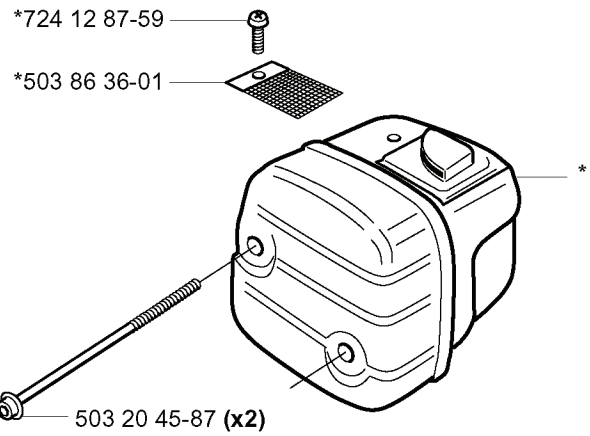

350 EPA, 20041000001-20062300000

SPARE PARTS LIST

K

503 85 37-01 (340, 345)

503 90 93-01 (350)

REF.	PART NO.	DESCRIPTION	REMARK	QTY.	KIT
503 85 37-01	503853701	FRONT HANDLE	340, 345	1	
503 21 88-25	503218825	SCREW IHSCFT		3	
503 89 83-01	503898301	ANTIVIBRATION ELEMENT		1	
503 21 88-16	503218816	SCREW IHSCFT		2	
503 92 24-01	503922401	SPACER		1	
503 90 93-01	503909301	HANDLE	350	1	

F

*compl 503 86 27-03 (EU) 350

*compl 503 87 96-02 (FG) 340, 345

*compl 503 86 28-03 (DF) 340, 345, 350

REF.	PART NO.	DESCRIPTION	REMARK	QTY.	KIT
503 86 27-03	503862703	MUFFLER ASSY	(EU) 350	1	
503 20 45-87	503204587	SCREW IHSCFM		2	
503 87 96-02	503879602	MUFFLER ASSY	(FG) 340, 345	1	
503 86 36-01	503863601	SPARK ARRESTER SCREEN		1	
724 12 87-59	724128759	SCREW CRPANM		1	
503 86 28-03	503862803	MUFFLER ASSY	(DF) 340, 345, 350	1	

A

REF.	PART NO.	DESCRIPTION	REMARK	QTY.	KIT
503 89 29-01	503892901	PIN		1	
735 31 08-20	735310820	E-CLIP		1	
503 85 09-01	503850901	HAND GUARD		1	
503 89 30-02	503893002	SCREW		1	
503 22 00-01	503220001	HEXAGON NUT		2	
537 37 04-01	537370401	LABEL		1	
503 85 66-01	503856601	COVER PLATE		1	
503 85 52-01	503855201	GUIDE BUSHING		1	
537 08 90-01	537089001	WEAR PROTECTION		1	
537 10 80-01	537108001	HUB CAP		1	
537 10 78-01	537107801	CHAIN BRAKE		1	
537 04 30-01	537043001	BRAKE BAND ASSY		1	
503 46 59-01	503465901	BRAKE SPRING		1	
503 89 08-02	503890802	KNEE JOINT ASSY		1	
503 21 70-10	503217010	SCREW CCRPANT		1	