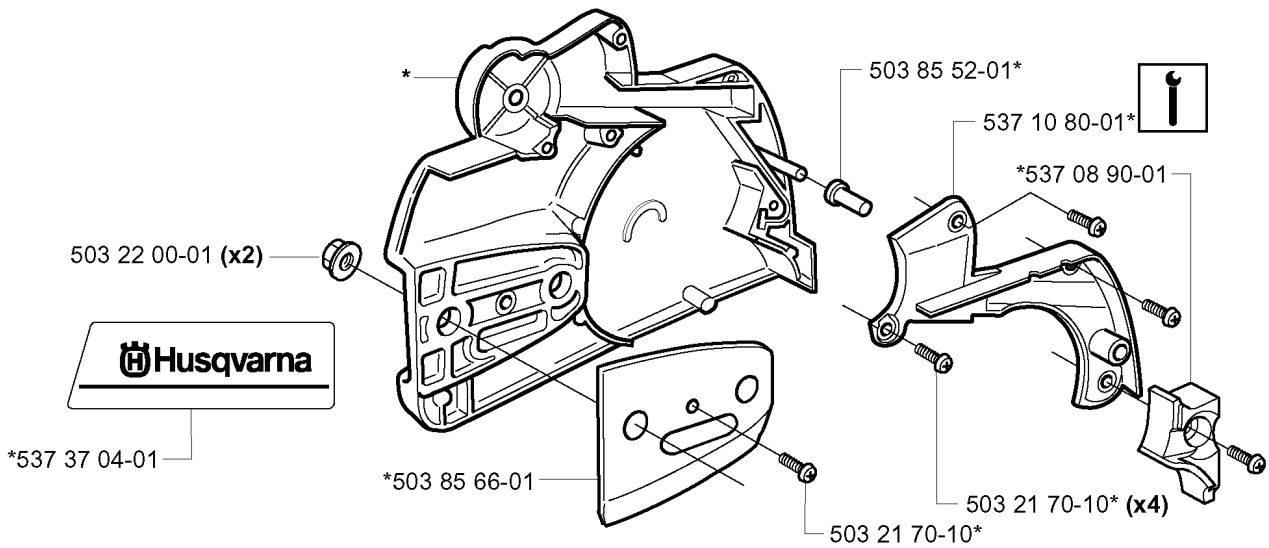

350 EPA, 20041000001-20062300000

SPARE PARTS LIST

K

503 85 37-01 (340, 345)

503 90 93-01 (350)

REF.	PART NO.	DESCRIPTION	REMARK	QTY.	KIT
503 85 37-01	503853701	FRONT HANDLE	340, 345	1	
503 21 88-25	503218825	SCREW IHSCFT		3	
503 89 83-01	503898301	ANTIVIBRATION ELEMENT		1	
503 21 88-16	503218816	SCREW IHSCFT		2	
503 92 24-01	503922401	SPACER		1	
503 90 93-01	503909301	HANDLE	350	1	

F

*compl 503 86 27-03 (EU) 350

*compl 503 87 96-02 (FG) 340, 345

*compl 503 86 28-03 (DF) 340, 345, 350

REF.	PART NO.	DESCRIPTION	REMARK	QTY.	KIT
503 86 27-03	503862703	MUFFLER ASSY	(EU) 350	1	
503 20 45-87	503204587	SCREW IHSCFM		2	
503 87 96-02	503879602	MUFFLER ASSY	(FG) 340, 345	1	
503 86 36-01	503863601	SPARK ARRESTER SCREEN		1	
724 12 87-59	724128759	SCREW CRPANM		1	
503 86 28-03	503862803	MUFFLER ASSY	(DF) 340, 345, 350	1	

A

REF.	PART NO.	DESCRIPTION	REMARK	QTY.	KIT
503 89 29-01	503892901	PIN		1	
735 31 08-20	735310820	E-CLIP		1	
503 85 09-01	503850901	HAND GUARD		1	
503 89 30-02	503893002	SCREW		1	
503 22 00-01	503220001	HEXAGON NUT		2	
537 37 04-01	537370401	LABEL		1	
503 85 66-01	503856601	COVER PLATE		1	
503 85 52-01	503855201	GUIDE BUSHING		1	
537 08 90-01	537089001	WEAR PROTECTION		1	
537 10 80-01	537108001	HUB CAP		1	
537 10 78-01	537107801	CHAIN BRAKE		1	
537 04 30-01	537043001	BRAKE BAND ASSY		1	
503 46 59-01	503465901	BRAKE SPRING		1	
503 89 08-02	503890802	KNEE JOINT ASSY		1	
503 21 70-10	503217010	SCREW CCRPANT		1	