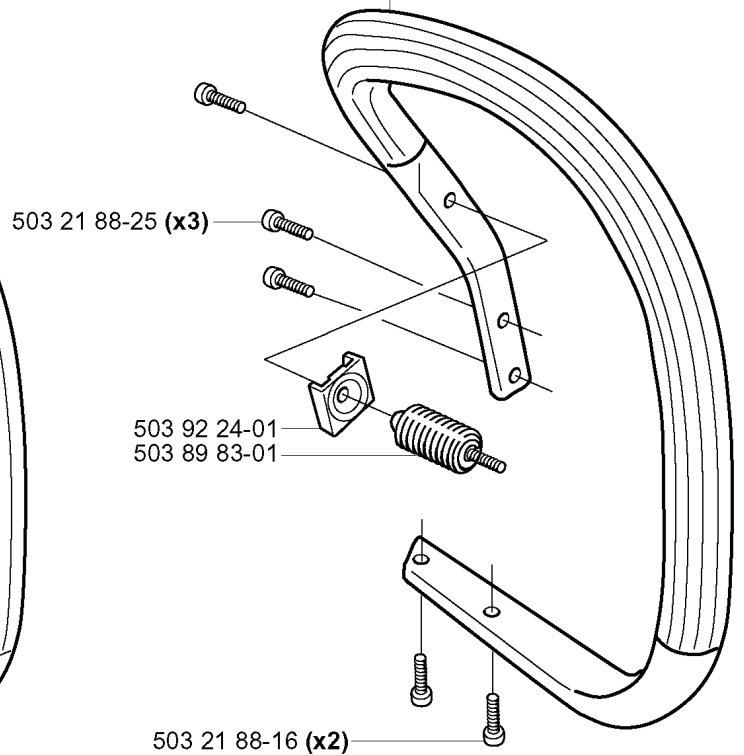

350 EPA, 20041000001-20062300000

SPARE PARTS LIST

K

503 85 37-01 (340, 345)

503 90 93-01 (350)

REF.	PART NO.	DESCRIPTION	REMARK	QTY.	KIT
503 85 37-01	503853701	FRONT HANDLE	340, 345	1	
503 21 88-25	503218825	SCREW IHSCFT		3	
503 89 83-01	503898301	ANTIVIBRATION ELEMENT		1	
503 21 88-16	503218816	SCREW IHSCFT		2	
503 92 24-01	503922401	SPACER		1	
503 90 93-01	503909301	HANDLE	350	1	

A

REF.	PART NO.	DESCRIPTION	REMARK	QTY.	KIT
503 89 29-01	503892901	PIN		1	
735 31 08-20	735310820	E-CLIP		1	
503 85 09-01	503850901	HAND GUARD		1	
503 89 30-02	503893002	SCREW		1	
503 22 00-01	503220001	HEXAGON NUT		2	
537 37 04-01	537370401	LABEL		1	
503 85 66-01	503856601	COVER PLATE		1	
503 85 52-01	503855201	GUIDE BUSHING		1	
537 08 90-01	537089001	WEAR PROTECTION		1	
537 10 80-01	537108001	HUB CAP		1	
537 10 78-01	537107801	CHAIN BRAKE		1	
537 04 30-01	537043001	BRAKE BAND ASSY		1	
503 46 59-01	503465901	BRAKE SPRING		1	
503 89 08-02	503890802	KNEE JOINT ASSY		1	
503 21 70-10	503217010	SCREW CCRPANT		1	

G

REF.	PART NO.	DESCRIPTION	REMARK	QTY.	KIT
503 88 92-01	503889201	THROTTLE ROD		1	
503 28 18-12	503281812	CARBURETTOR	HDA 195	1	
503 28 32-08	503283208	CARBURETTOR	C3-EL18 EPA	1	
537 02 90-01	537029001	SUPPORT RING		1	
537 24 65-01	537246501	IMPULSE HOSE		1	
503 86 63-01	503866301	BELLOWS		1	
503 86 62-01	503866201	INSULATION WALL		1	
503 86 64-01	503866401	FLANGE		1	
503 86 97-01	503869701	SHORT CIRCUIT SPRING		1	
503 86 95-02	503869502	STOP SWITCH		1	
503 86 96-01	503869601	CHOKE CONTROL		1	
503 21 74-50	503217450	SCREW IHSCT		2	
503 86 94-01	503869401	INLET BEND		1	
537 02 40-03	537024003	AIR FILTER	FELT WHITE	1	
537 02 40-02	537024002	AIR FILTER	NYLON YELLOW	1	
537 02 40-01	537024001	AIR FILTER	NYLON BLACK	1	