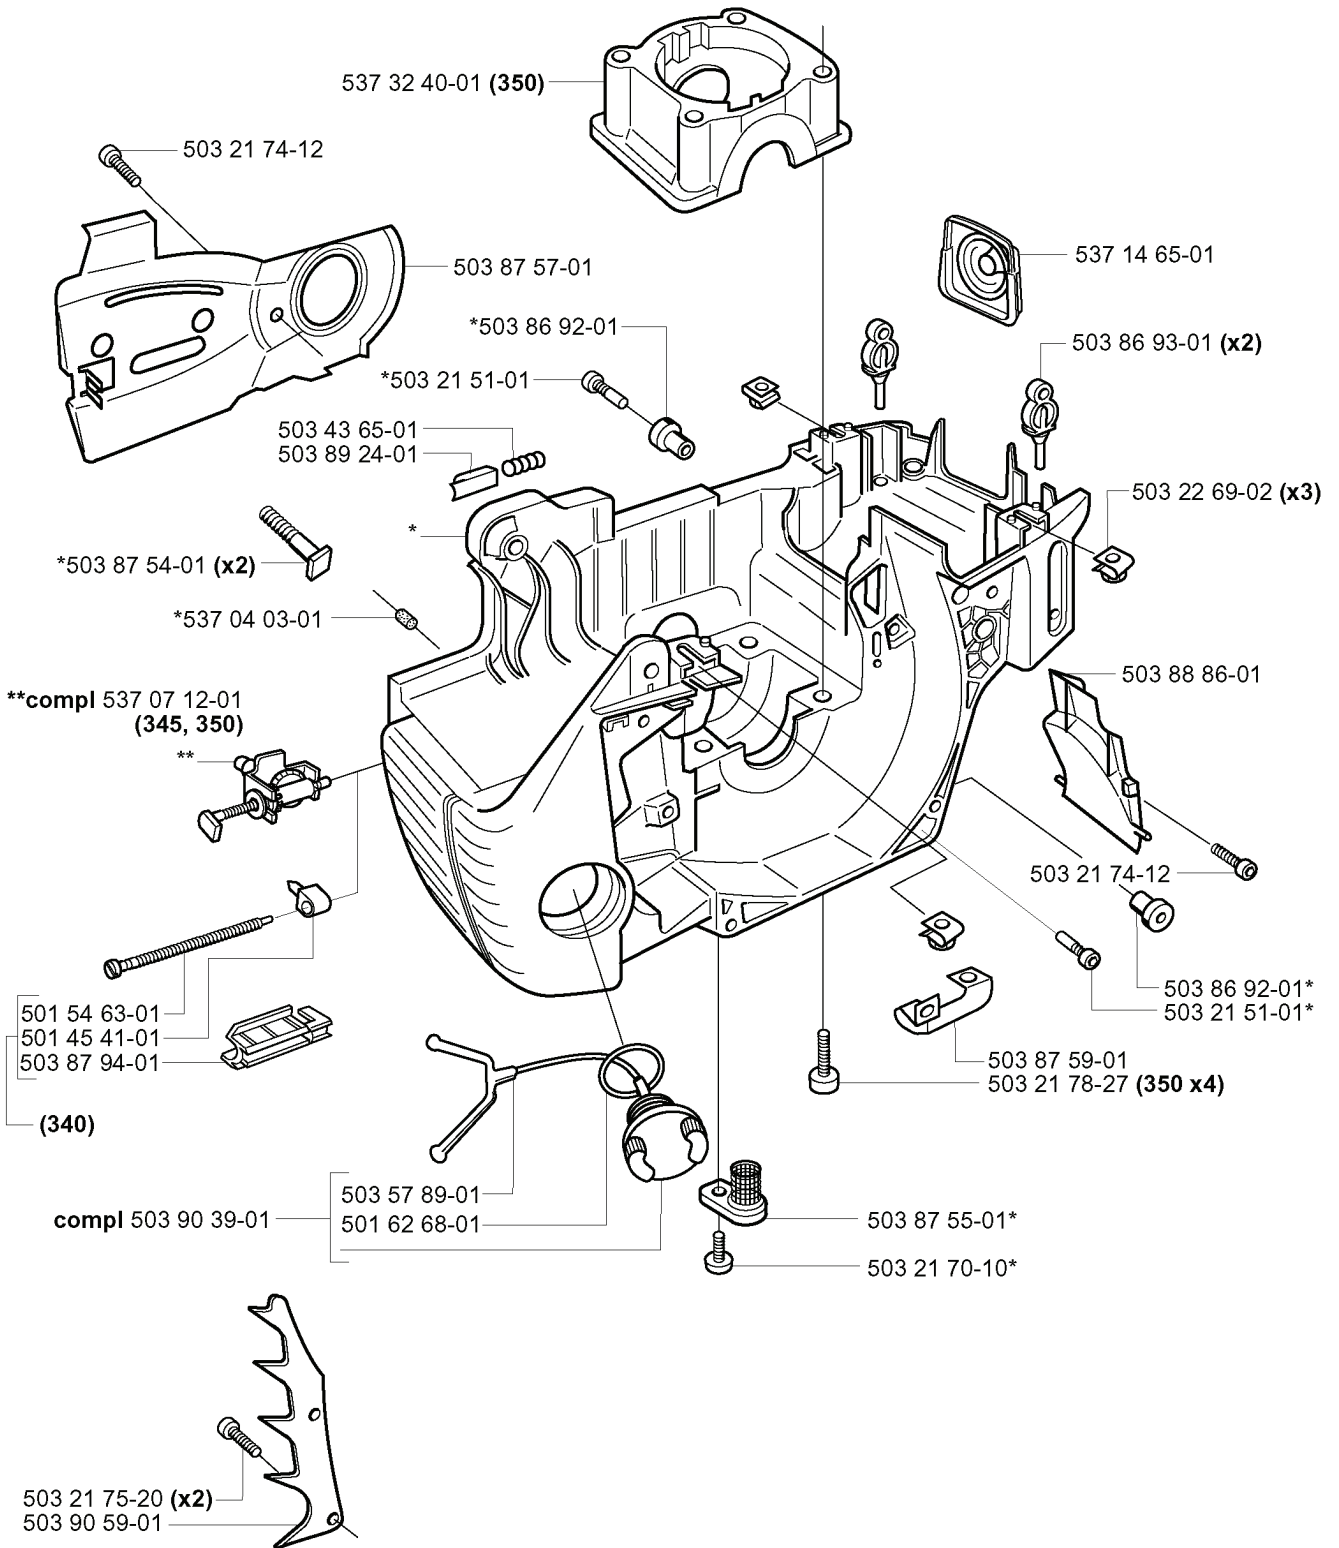

H *compl 537 17 20-01