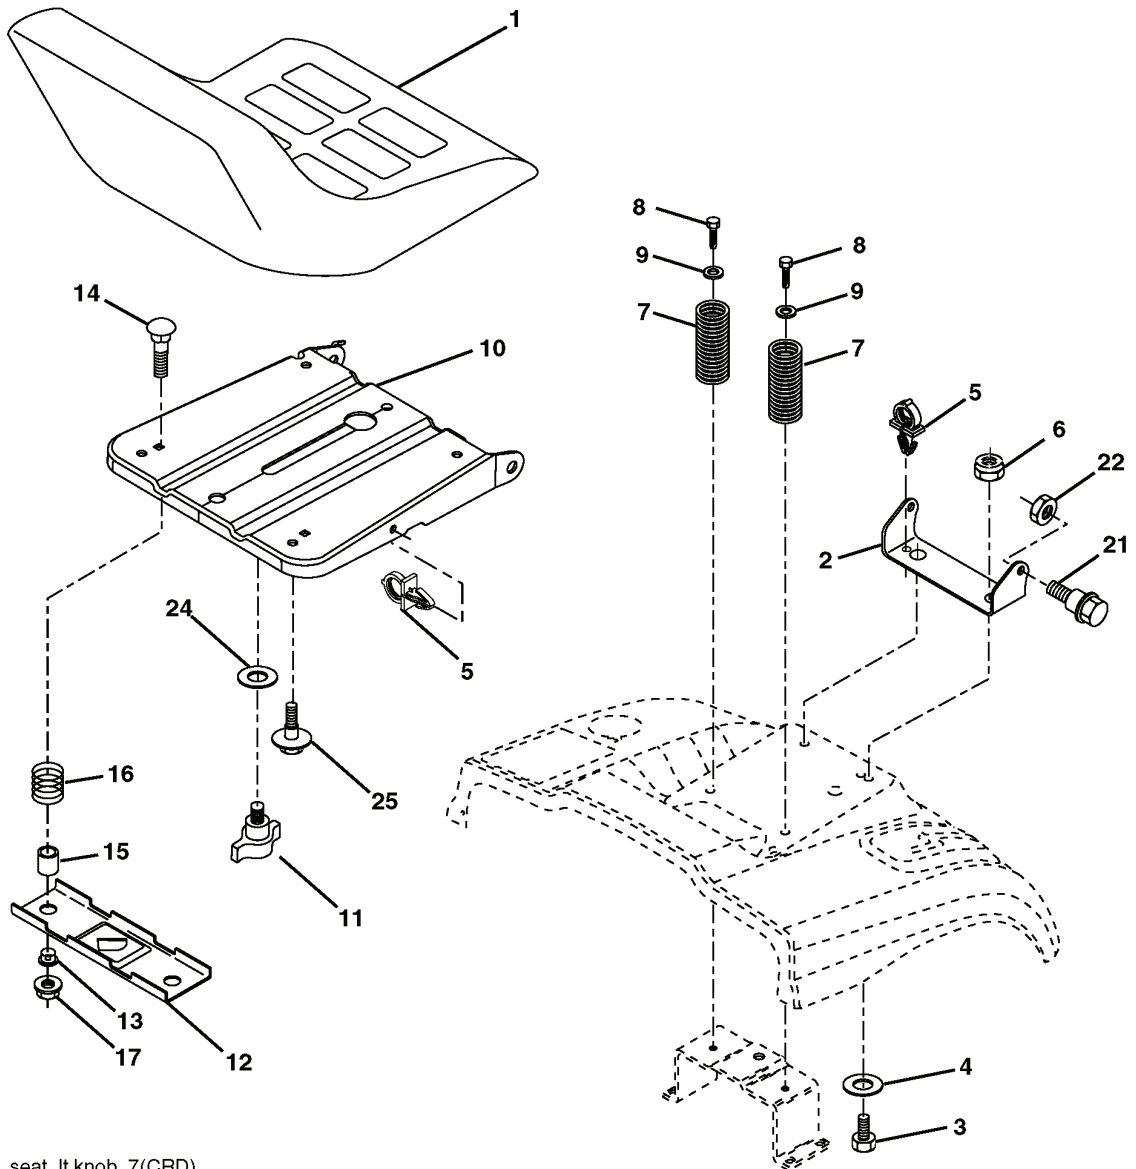

REPAIR PARTS

TRACTOR- -MODEL NO. CTH151 (96061006801) PRODUCT NO. 960 61 00-68
SEAT ASSEMBLY

seat_lt.knob_7(CRD)

REF.	PART NO.	DESCRIPTION	REMARK	QTY.	KIT
1	532190120	SIEGE CONDUCTEUR		1	
2	532140551	BRACKET		1	
3	871110616	SCREW		1	
4	819131610	WASHER		1	
5	532145006	CLIP		1	
6	873800600	NUT		1	
7	532124181	SPRING		1	
8	817000616	SCREW		1	
9	819131614	WASHER		1	
10	532195530	BERCEAU DE SIEGE CONDUCTEUR		1	
11	532166369	WING NUT		1	
12	532174648	BRACKET		1	
13	532121248	BUSHING		1	
14	872050412	BOLT		1	
15	532121249	SPACER		1	
16	532123740	SPRING		1	
17	532123976	LOCKNUT		1	
21	532171852	BOLT		1	
22	873800500	LOCK NUT		1	
24	819171912	WASHER		1	
25	532127018	BOLT		1