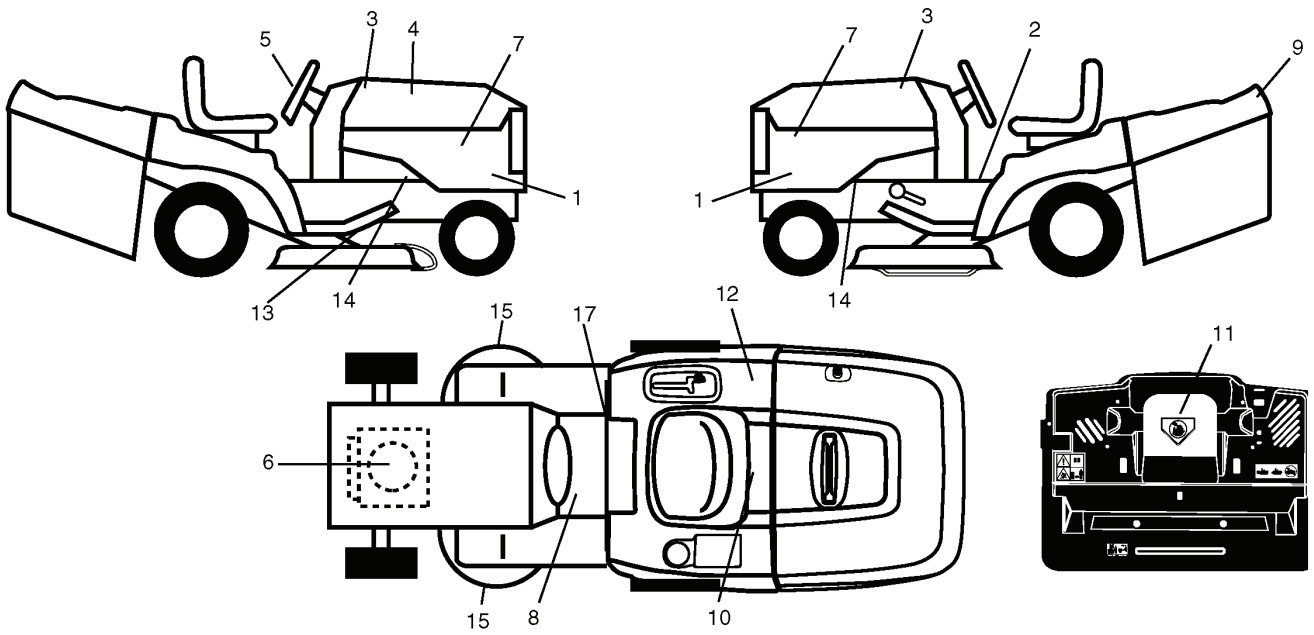

REPAIR PARTS

TRACTOR- -MODEL NO. CTH151 (96061006801) PRODUCT NO. 960 61 00-68
DECALS

REF.	PART NO.	DESCRIPTION	REMARK	QTY.	KIT
1	532191142	DECAL		1	
2	532400389	LABEL		1	
3	532188923	DECAL		1	
4	532401024	DECAL		1	
5	532188925	DECAL		1	
6	532196841	DECAL		1	
7	532188921	DECAL		1	
8	532159737	DECAL		1	
9	532188930	DECAL		1	
10	532145005	DECAL		1	
11	532182166	DECAL		1	
12	532180432	DECAL		1	
13	532166286	DECAL		1	
14	532159736	DECAL		1	
15	532196842	DECAL		1	
17	532140837	DECAL		1	
--	532166960	DECAL		1	
--	532138311	DECAL		1	
--	532181091	PLATE		1	
--	532181090	PLATE		1	
--	532400965	OPERATORS MANUAL		1	
--	532400966	OPERATORS MANUAL		1	
--	532401417	OPERATORS MANUAL		1	
--	532401418	OPERATORS MANUAL		1	
	PART NO.		REMARK		KIT