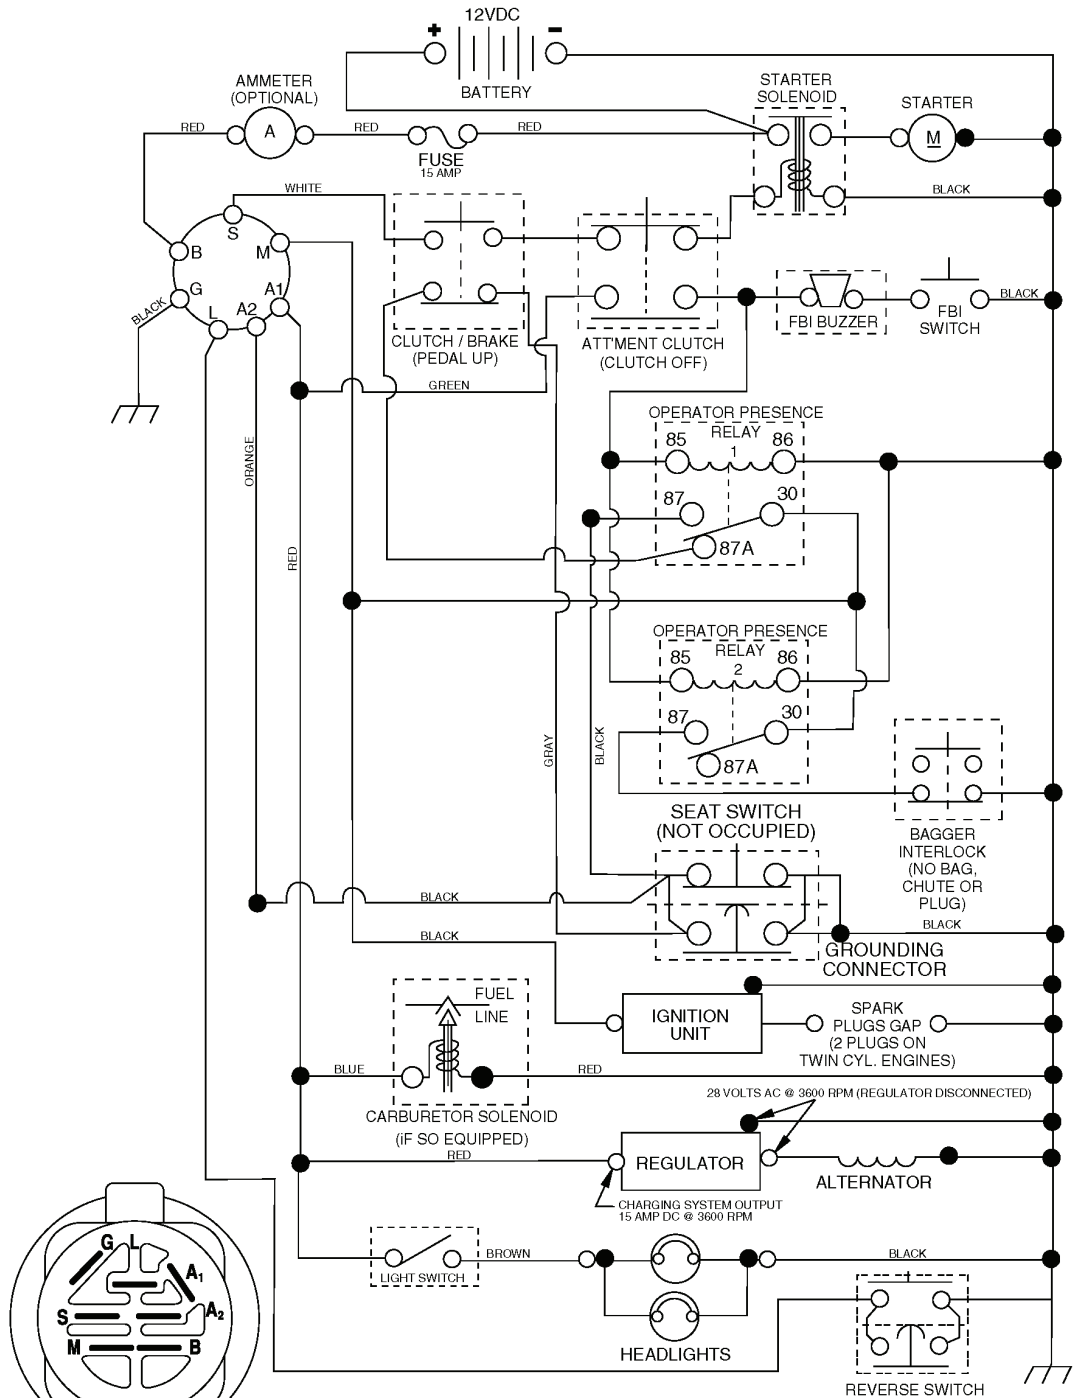

REPAIR PARTS

TRACTOR- -MODEL NO. CTH151 (96061006801) PRODUCT NO. 960 61 00-68
MOWER LIFT

REF.	PART NO.	DESCRIPTION	REMARK	QTY.	KIT
1	532159460	WIRE		1	
2	532159471	LEVER		1	
3	532105767	PIN RETAINING SCREW		1	
4	812000002	RETAINER RING		1	
5	819211621	WASHER		1	
6	532120183	BEARING		1	
7	532125631	HANDLE		1	
8	532124526	KNOB		1	
11	532165829	ROD		1	
12	532165831	ROD		1	
13	532124670	RETAINER RING		1	
15	532173288	LINK		1	
16	873350800	NUT		1	
17	532175689	BRACKET		1	
18	873800800	NUT		1	
19	532139868	LEVER		1	
20	532194209	SPRING		1	
23	532110807	NUT		1	
24	819131016	WASHER		1	
25	532124874	SPRING		1	
26	532169484	PIN		1	
27	532126971	LEVER		1	
28	873350600	NUT		1	
29	532138057	KNOB		1	
30	532150233	TRUNNION		1	
31	532169865	BEARING		1	
32	873540600	NUT		1	
36	532155097	INDICATOR		1	
37	532123935	PLUG		1	
38	817060516	SCREW		1	
40	819112410	WASHER		1	
41	532123934	INDICATOR		1	
49	532145212	NUT		1	
50	532110452	NUT		1	

TRACTOR- -MODEL NO. CTH151 (96061006801) PRODUCT NO. 960 61 00-68 SCHEMATIC

03050_197436 (WITH LIGHTS)

IGNITION SWITCH

POSITION	CIRCUIT	"MAKE"
OFF	M+G+A1	
RUN/OVERRIDE	B+A1	
RUN	B+A1	L+A2
START	B + S + A1	