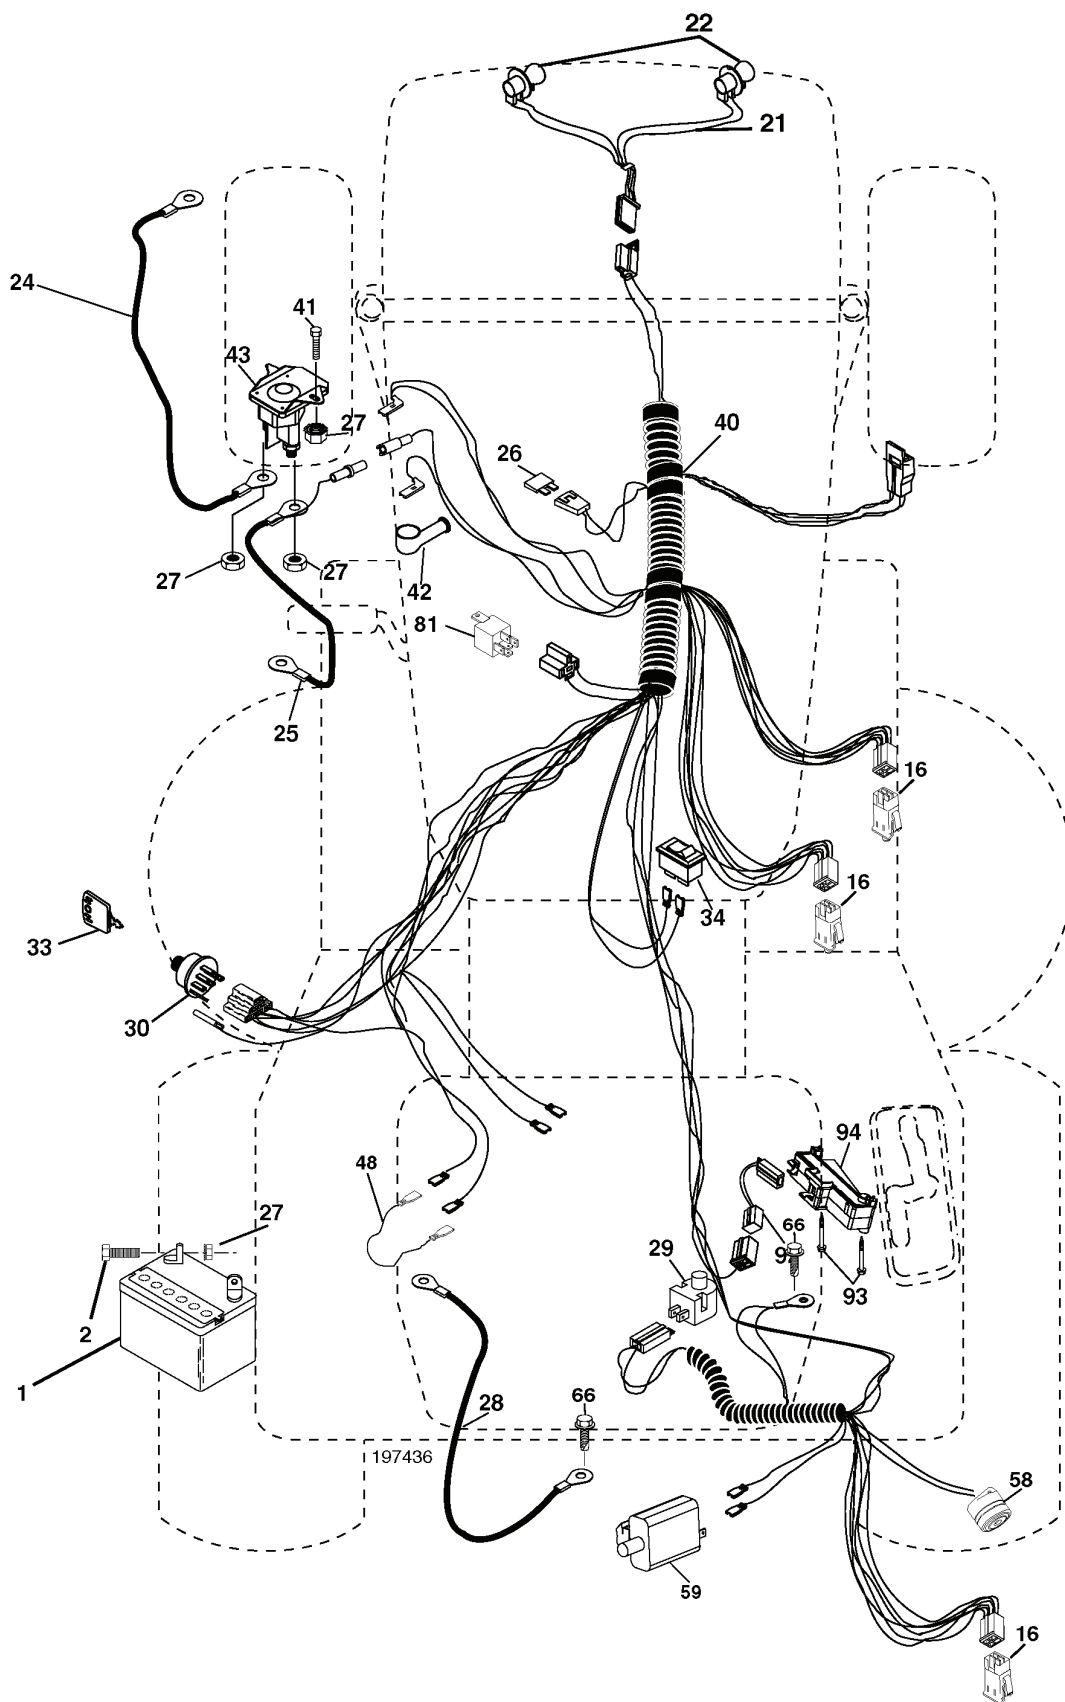

REPAIR PARTS

TRACTOR- -MODEL NO. CTH151 (96061006801) PRODUCT NO. 960 61 00-68
ELECTRICAL

REF.	PART NO.	DESCRIPTION	REMARK	QTY.	KIT
1	532144927	BATTERY		1	
2	874760412	BOLT		1	
16	532176138	MICRO SWITCH		1	
21	532175688	HARNESS		1	
22	532004152	BULB		1	
24	532124780	CABLE		1	
25	532165987	CABLE		1	
26	532175158	FUSE		1	
27	873510400	NUT		1	
28	532127725	CABLE		1	
29	532192749	SWITCH.SEAT.DP W/RAMPS		1	
30	532193350	IGNITION MODULE		1	
33	532140401	KEY		1	
34	532110712	SWITCH		1	
40	532197436	CABLE ASSY		1	
41	871110408	BOLT		1	
42	532131563	COVER		1	
43	532192507	SOLENOID		1	
48	532140844	ADAPTER		1	
58	532169419	BUZZER		1	
59	532180379	SWITCH FBI		1	
66	817490608	SCREW		1	
81	532109748	RELAY		1	
92	532196615	CABLE ASSY		1	
93	532192540	SCREW		1	
94	532191834	MODULE.REVERSE.ROS		1