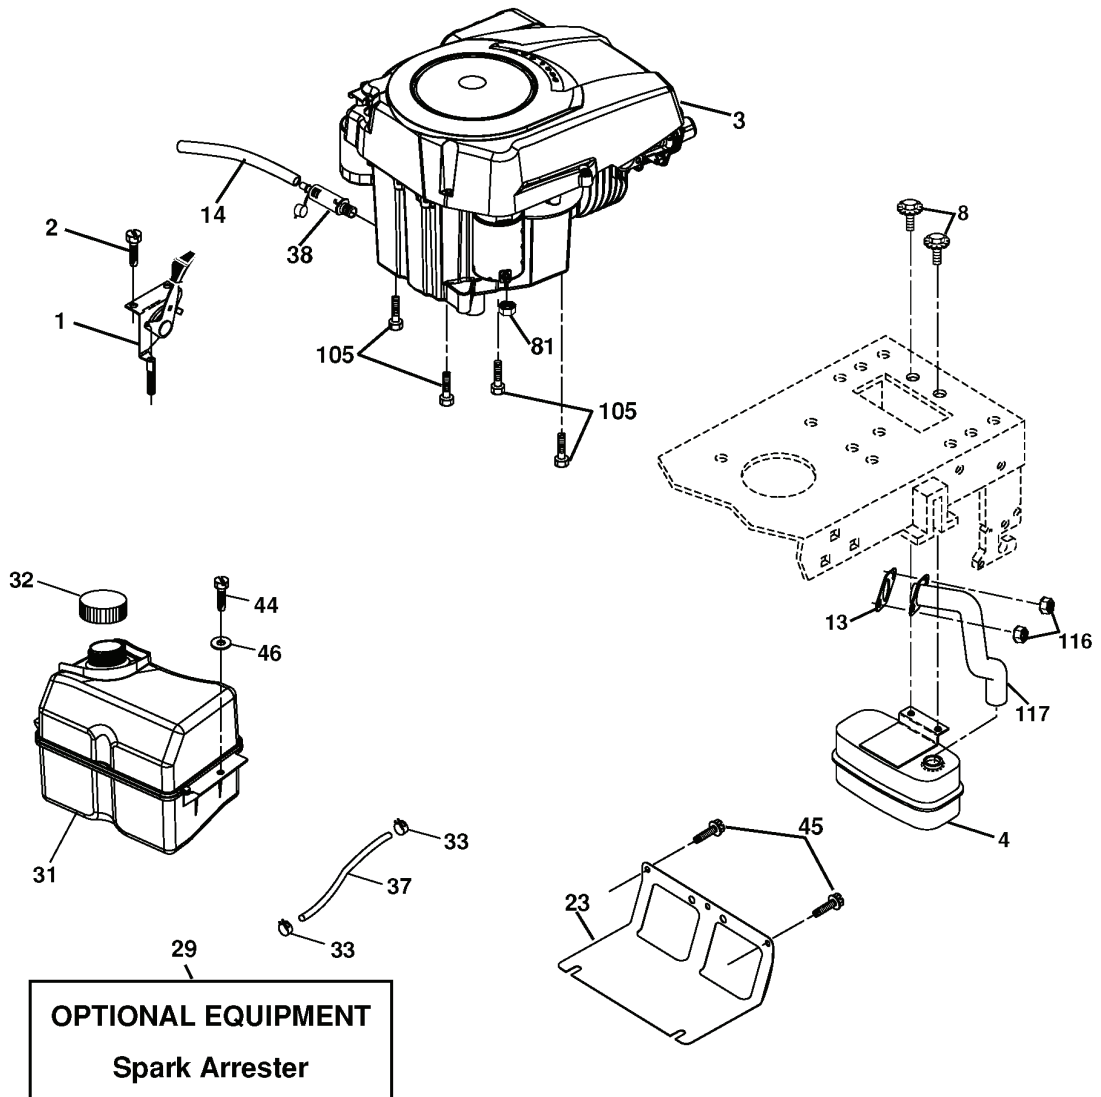

CTH151, 96061006801, 960610068, 2006-0

SPARE PARTS LIST

REPAIR PARTS

TRACTOR- -MODEL NO. CTH151 (96061006801) PRODUCT NO. 960 61 00-68
STEERING ASSEMBLY

REF.	PART NO.	DESCRIPTION	REMARK	QTY.	KIT
1	532193651	STEERING WHEEL		1	
2	532184706	SHAFT		1	
3	532169840	SPINDLE		1	
4	532169839	SPINDLE		1	
5	532124931	WASHER		1	
6	532121748	WASHER		1	
8	812000029	RETAINER RING		1	
10	532175121	ROD		1	
11	810040600	WASHER		1	
13	532136518	PIPE		1	
15	532145212	NUT		1	
17	532190753	ROD		1	
29	817000612	SCREW		1	
32	532170162	ROD		1	
33	819111216	WASHER		1	
34	810040500	WASHER		1	
35	873540500	NUT		1	
36	532155099	BUSHING		1	
37	532152927	SCREW		1	
38	532193652	HUB		1	
39	819113812	WASHER		1	
40	876540600	NUT		1	
41	532186737	ADAPTER		1	
42	532169634	SLEEVE		1	
43	532121749	WASHER		1	
44	532190752	SHAFT		1	
46	532121232	HUB CAP		1	
65	532160367	SPACER		1	
67	872110618	BOLT		1	
68	532169827	SHAFT		1	
71	532175146	STEERING GEAR		1	
82	532199978	SUPPORT ESSIEU AVANT		1	
87	532173966	WASHER		1	
88	532175118	BOLT		1	
91	532175553	SPRING		1	
95	532188967	WASHER		1	
97	874780564	BOLT		1	

REPAIR PARTS

TRACTOR- -MODEL NO. CTH151 (96061006801) PRODUCT NO. 960 61 00-68
ENGINE

REF.	PART NO.	DESCRIPTION	REMARK	QTY.	KIT
1	532170805	CONTROL THROT /CH FLAG		1	
2	817720408	SCREW		1	
4	532188655	MUFFLER		1	
8	532171877	BOLT		1	
13	532185909	GASKET		1	
14	532148456	TUBE		1	
23	532169837	HEAT SHIELD		1	
29	532137180	SPARK ARRESTER KIT		1	
31	532185534	TANK UNIT		1	
32	532197725	PLUG		1	
33	532123487	HOSE CLAMP		1	
37	532137040	HOSE		1	
38	532181654	PLUG		1	
44	817670412	SCREW		1	
45	817000612	SCREW		1	
46	819091416	WASHER		1	
81	873510400	NUT		1	
105	817120616	SCREW		1	
116	532184362	NUT		1	
117	532188654	TUBE EXHAUST		1	