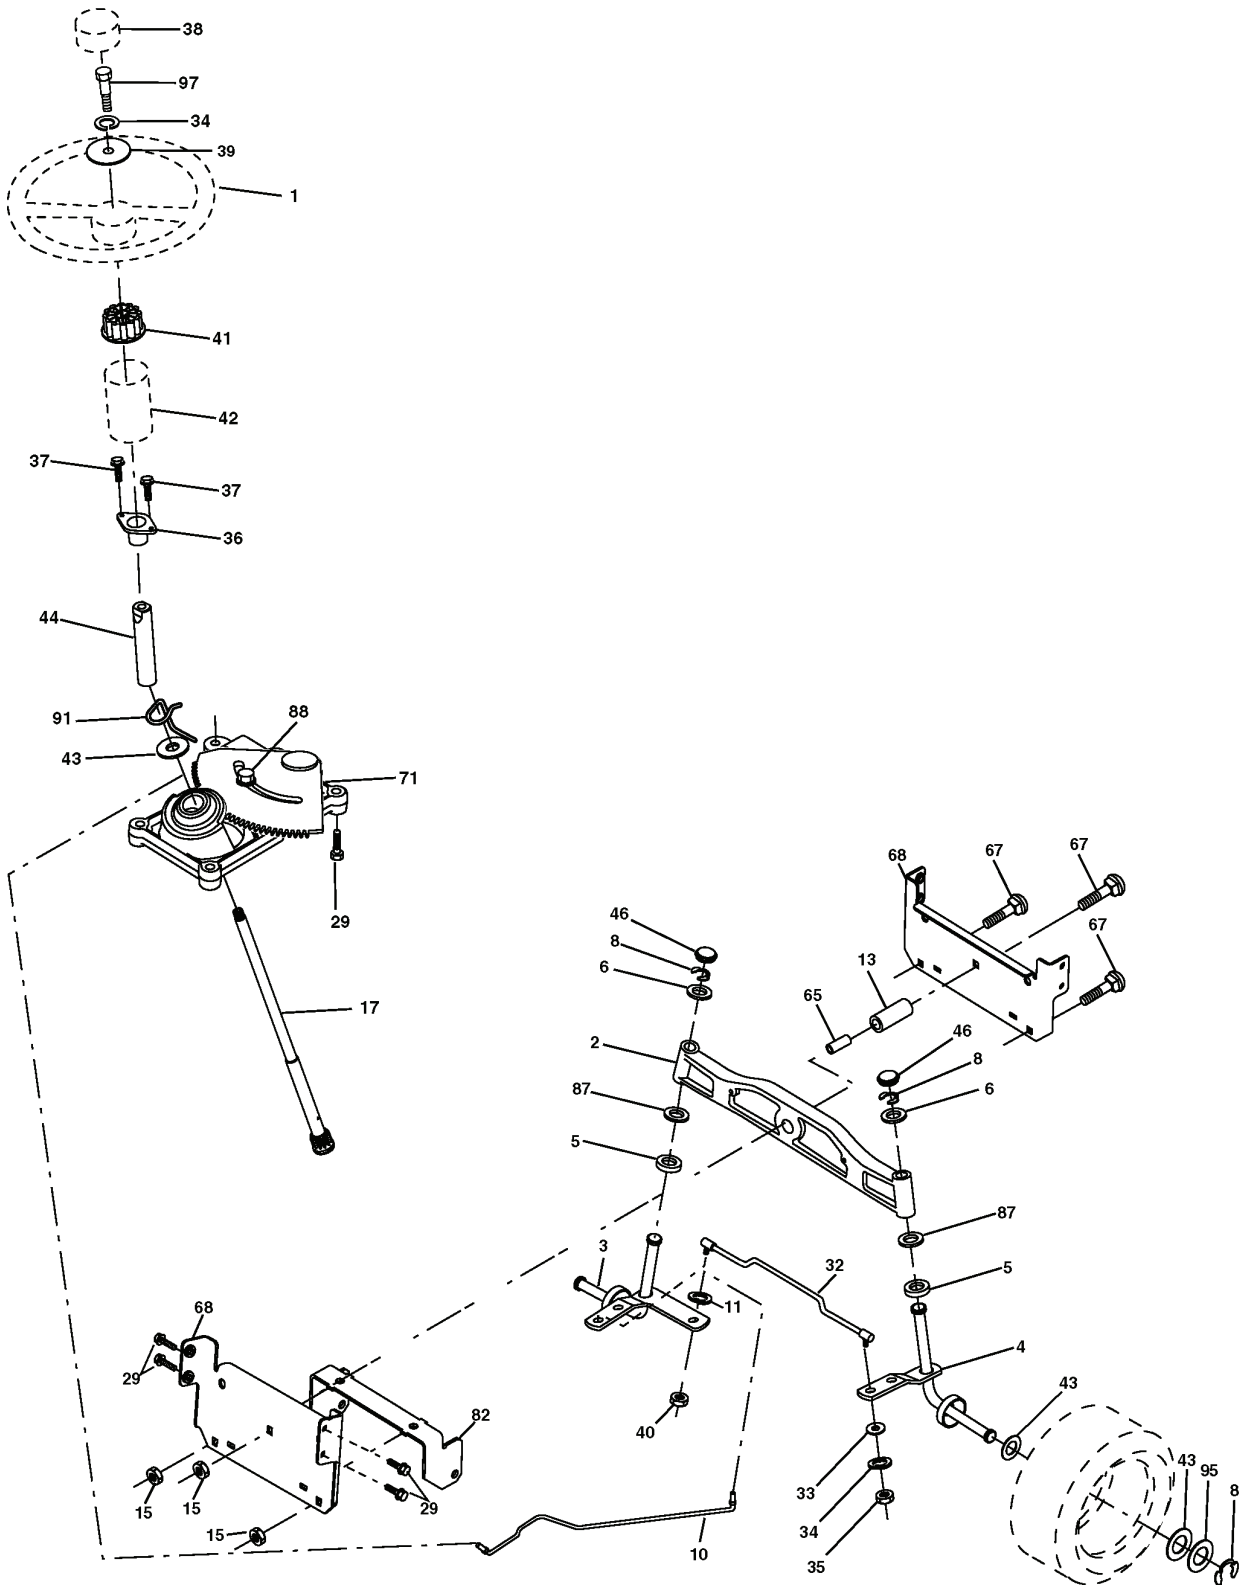

CTH151, 96061006801, 960610068, 2006-0

SPARE PARTS LIST

REPAIR PARTS

TRACTOR- -MODEL NO. CTH151 (96061006801) PRODUCT NO. 960 61 00-68
STEERING ASSEMBLY

REF.	PART NO.	DESCRIPTION	REMARK	QTY.	KIT
1	532193651	STEERING WHEEL		1	
2	532184706	SHAFT		1	
3	532169840	SPINDLE		1	
4	532169839	SPINDLE		1	
5	532124931	WASHER		1	
6	532121748	WASHER		1	
8	812000029	RETAINER RING		1	
10	532175121	ROD		1	
11	810040600	WASHER		1	
13	532136518	PIPE		1	
15	532145212	NUT		1	
17	532190753	ROD		1	
29	817000612	SCREW		1	
32	532170162	ROD		1	
33	819111216	WASHER		1	
34	810040500	WASHER		1	
35	873540500	NUT		1	
36	532155099	BUSHING		1	
37	532152927	SCREW		1	
38	532193652	HUB		1	
39	819113812	WASHER		1	
40	876540600	NUT		1	
41	532186737	ADAPTER		1	
42	532169634	SLEEVE		1	
43	532121749	WASHER		1	
44	532190752	SHAFT		1	
46	532121232	HUB CAP		1	
65	532160367	SPACER		1	
67	872110618	BOLT		1	
68	532169827	SHAFT		1	
71	532175146	STEERING GEAR		1	
82	532199978	SUPPORT ESSIEU AVANT		1	
87	532173966	WASHER		1	
88	532175118	BOLT		1	
91	532175553	SPRING		1	
95	532188967	WASHER		1	
97	874780564	BOLT		1	

REPAIR PARTS

TRACTOR- -MODEL NO. CTH151 (96061006801) PRODUCT NO. 960 61 00-68
ENGINE

REF.	PART NO.	DESCRIPTION	REMARK	QTY.	KIT
1	532170805	CONTROL THROT /CH FLAG		1	
2	817720408	SCREW		1	
4	532188655	MUFFLER		1	
8	532171877	BOLT		1	
13	532185909	GASKET		1	
14	532148456	TUBE		1	
23	532169837	HEAT SHIELD		1	
29	532137180	SPARK ARRESTER KIT		1	
31	532185534	TANK UNIT		1	
32	532197725	PLUG		1	
33	532123487	HOSE CLAMP		1	
37	532137040	HOSE		1	
38	532181654	PLUG		1	
44	817670412	SCREW		1	
45	817000612	SCREW		1	
46	819091416	WASHER		1	
81	873510400	NUT		1	
105	817120616	SCREW		1	
116	532184362	NUT		1	
117	532188654	TUBE EXHAUST		1	