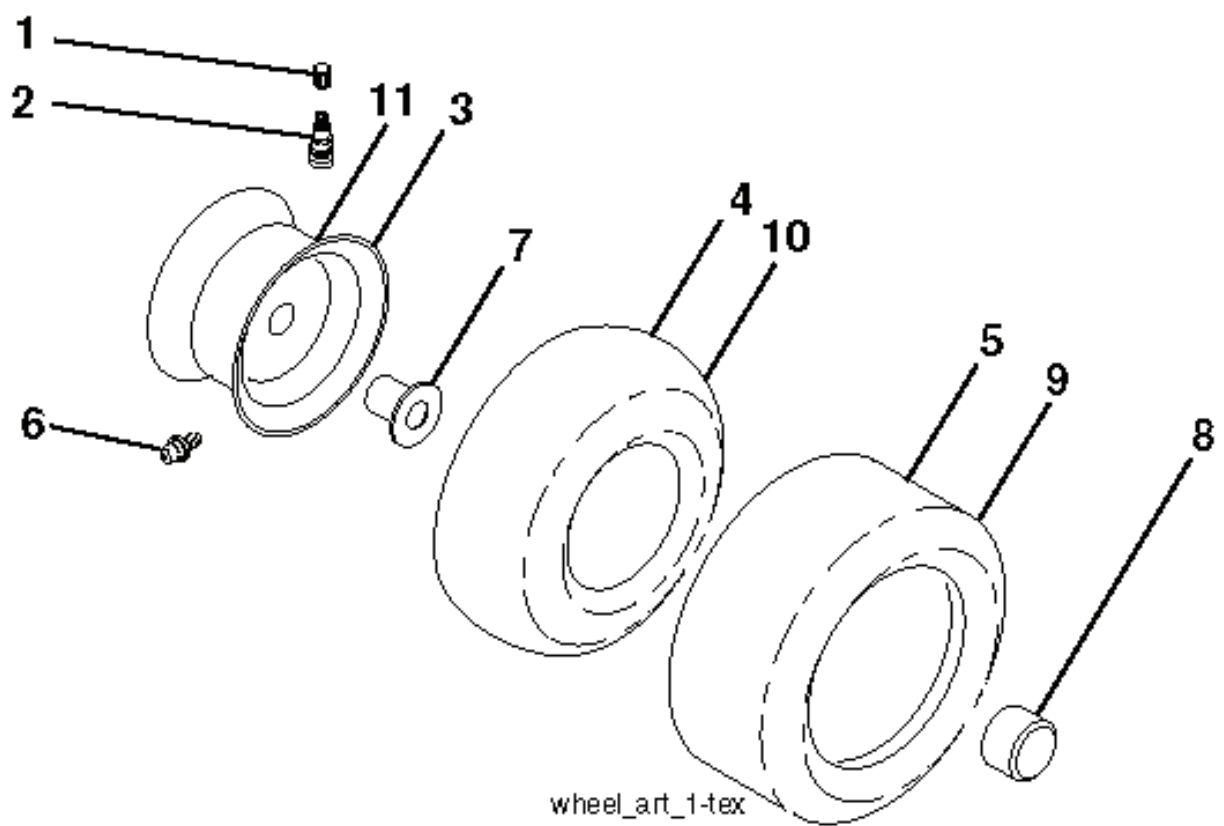

REF.	PART NO.	DESCRIPTION	REMARK	QTY.	KIT
247	581263402	GUARD		1	
248	581263602	GUARD		1	
249	581263502	GUARD		1	
250	819111212	WASHER		1	
--	581929201	DECK	"Includes housing, shaft assembly, and bearing only - pulley/nut/washer and blade bolt/washers not included"	1	

SCH25

POSITION	CIRCUIT	"MAKE"
OFF	M+G+A1	
RUN/OVERRIDE	B+A1	
RUN	B+A1	L+A2
START	B+S+A1	

WIRING INSULATED CLIPS
 NOTE: IF WIRING INSULATED CLIPS WERE REMOVED FOR SERVICING OF UNIT, THEY SHOULD BE RE-INSTALLED TO PROPERLY SECURE YOUR WIRING.

seat-lex_6.5SL_3

REF.	PART NO.	DESCRIPTION	REMARK	QTY.	KIT
1	532439822	SEAT		1	
2	532180166	BRACKET		1	
3	532140675	STRAP		1	
6	873800600	NUT		1	
7	532124181	SPRING		1	
8	532171877	BOLT		1	
10	532196977	PLATE		1	
21	532171852	BOLT		1	
37	873800500	LOCK NUT		1	
40	532197661	HANDLE		1	
41	532198200	SPRING		1	
43	874760612	BOLT		1	
44	819133812	WASHER		1	

REF.	PART NO.	DESCRIPTION	REMARK	QTY.	KIT
1	532439740	STEERING WHEEL		1	
2	532436870	WHEEL AXLE		1	
4	532436873	SPINDLE	LH	1	
5	532436874	SPINDLE	RH	1	
6	532124931	WASHER		1	
7	532121748	WASHER		1	
8	812000029	RETAINER RING		1	
9	532121232	HUB CAP		1	
13	532121749	WASHER		1	
14	810040600	WASHER		1	
15	873540600	NUT		1	
16	532444212	SHAFT		1	
19	532194729	PLATE		1	
21	532437747	ADAPTER WHEEL		1	
22	532194845	BUSHING		1	
26	532439743	HUB CAP		1	
28	817000612	SCREW		1	
35	532440770	GEAR		1	
45	819183812	WASHER		1	
51	873940800	NUT		1	
53	532188967	WASHER		1	
57	532407465	BRACKET		1	
58	532194747	BOLT		1	
59	532194748	WASHER		1	
60	873971000	NUT		1	
61	532436884	LINK	LH	1	
62	532436885	TUBE	RH	1	
63	817000512	SCREW		1	
64	532199849	SPRING RETAINER		1	
66	871020748	BOLT		1	
67	532194737	BUSHING		1	
68	873900700	NUT		1	
69	532199162	WASHER		1	
70	532196197	BRACKET		1	
80	532001370	WASHER		1	
81	532436887	LINK		1	
82	532436877	BOLT		1	
85	532441873	PIVOT		1	
86	532441872	PIVOT		1	
118	532406013	BEARING		1	
122	532444962	CAP		1	