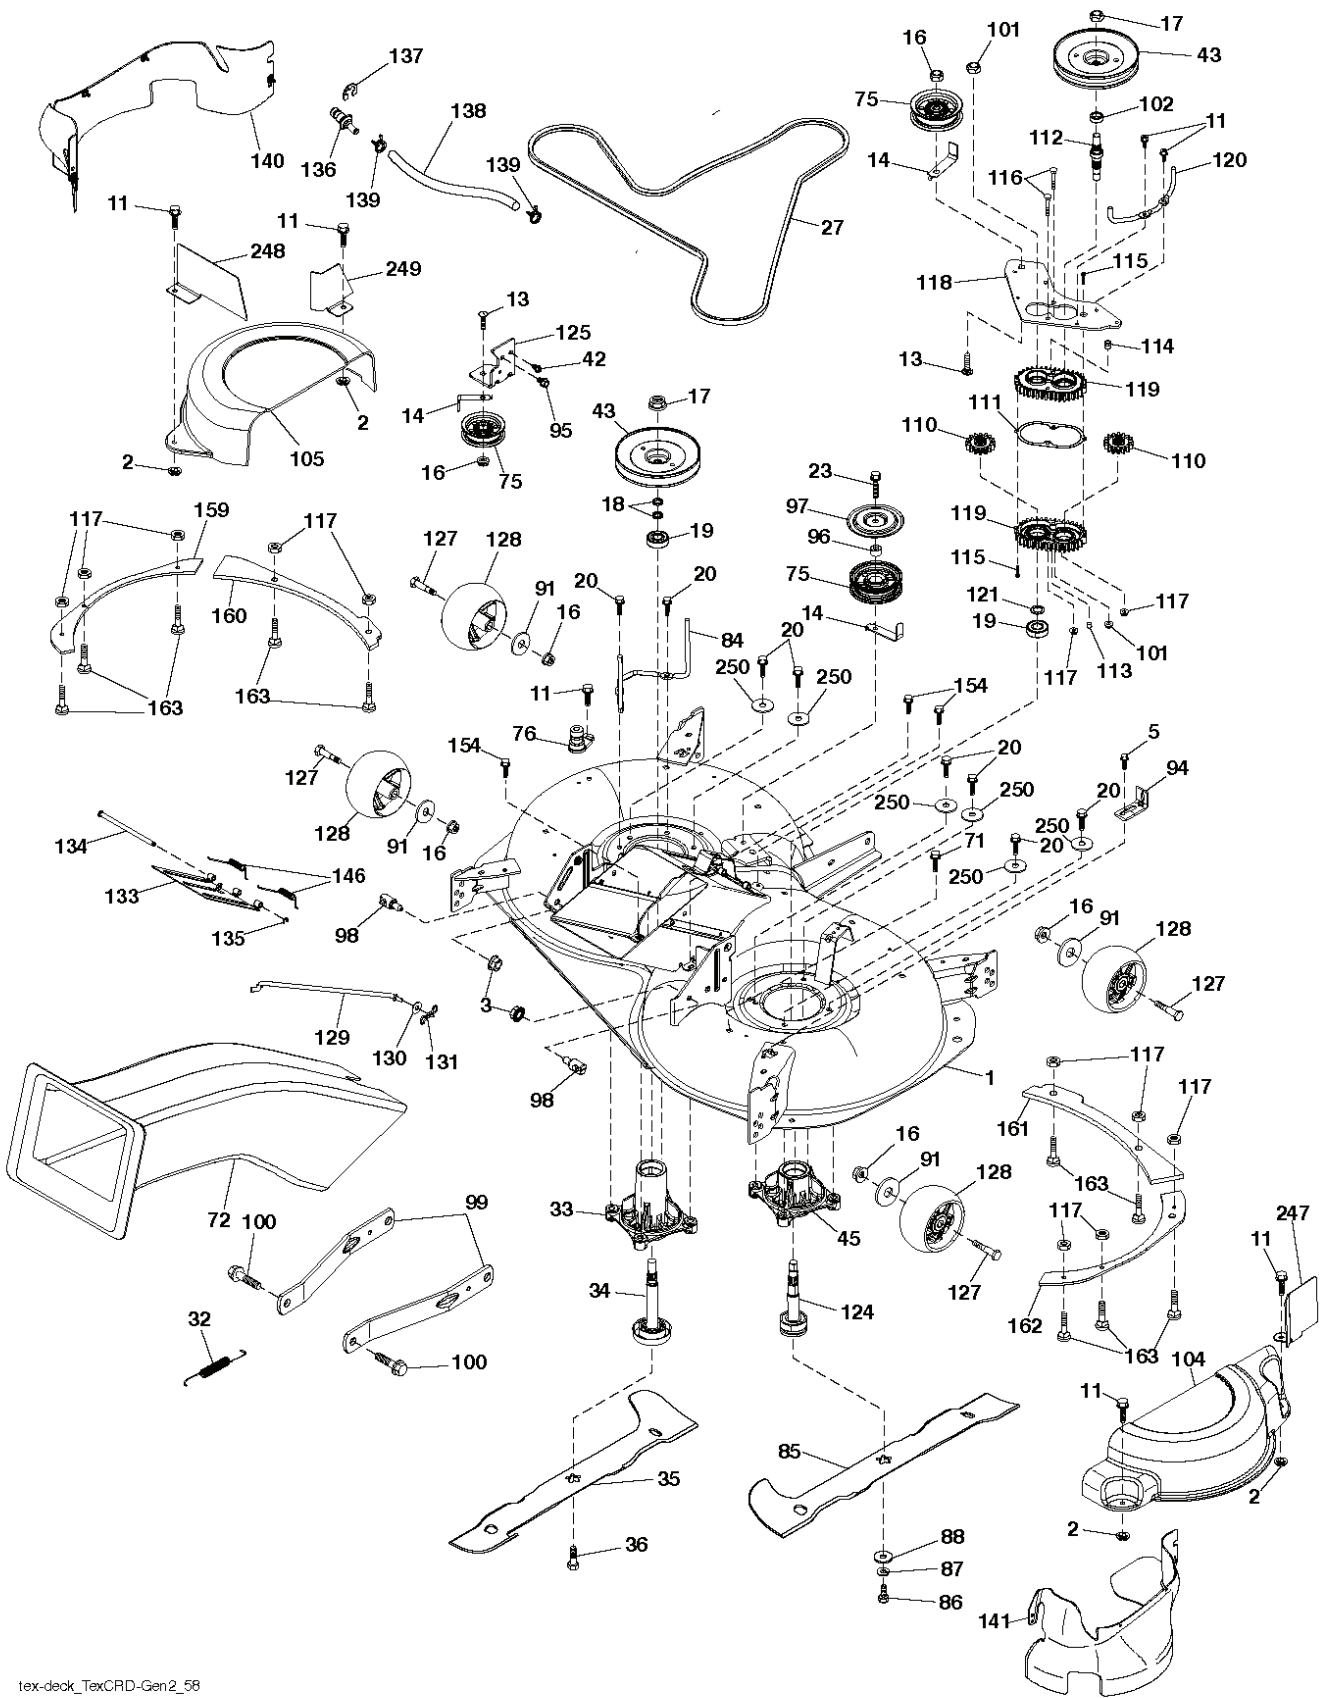

REF.	PART NO.	DESCRIPTION	REMARK	QTY.	KIT
363	532442780	SPACER		1	
364	532443032	BRACKET		1