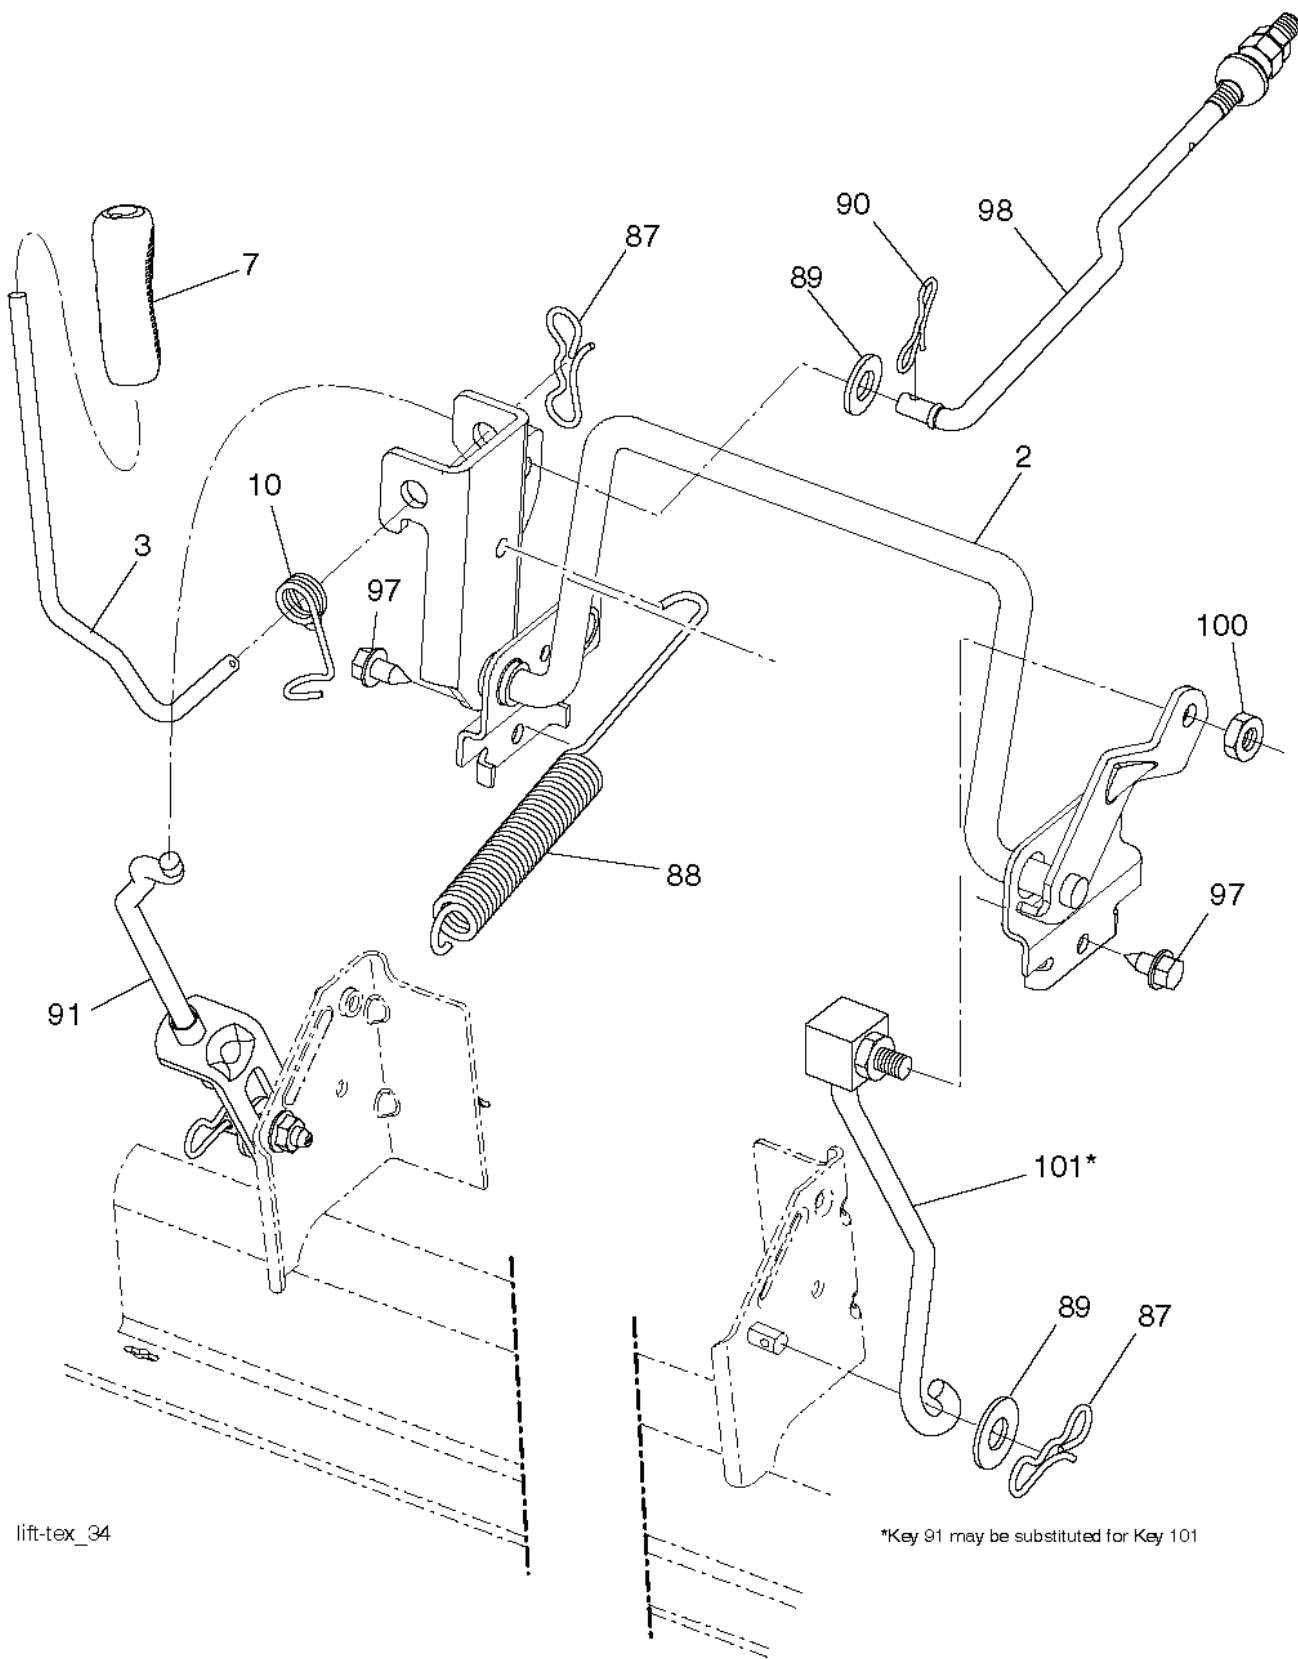

lift-tex_34

REF.	PART NO.	DESCRIPTION	REMARK	QTY.	KIT
2	532436996	SHAFT	RH	1	
3	532195231	LEVER	RH	1	
7	580962301	GRIP		1	
10	532196314	SPRING		1	
87	532194209	SPRING		1	
88	532445496	SPRING		1	
89	819191912	WASHER		1	
90	532194208	PIN		1	
91	532195181	LINK		1	
97	817490608	SCREW		1	
98	532195270	LINK		1	
100	873930600	NUT		1	
101	532407003	LINK		1	
	PART NO.		REMARK		KIT