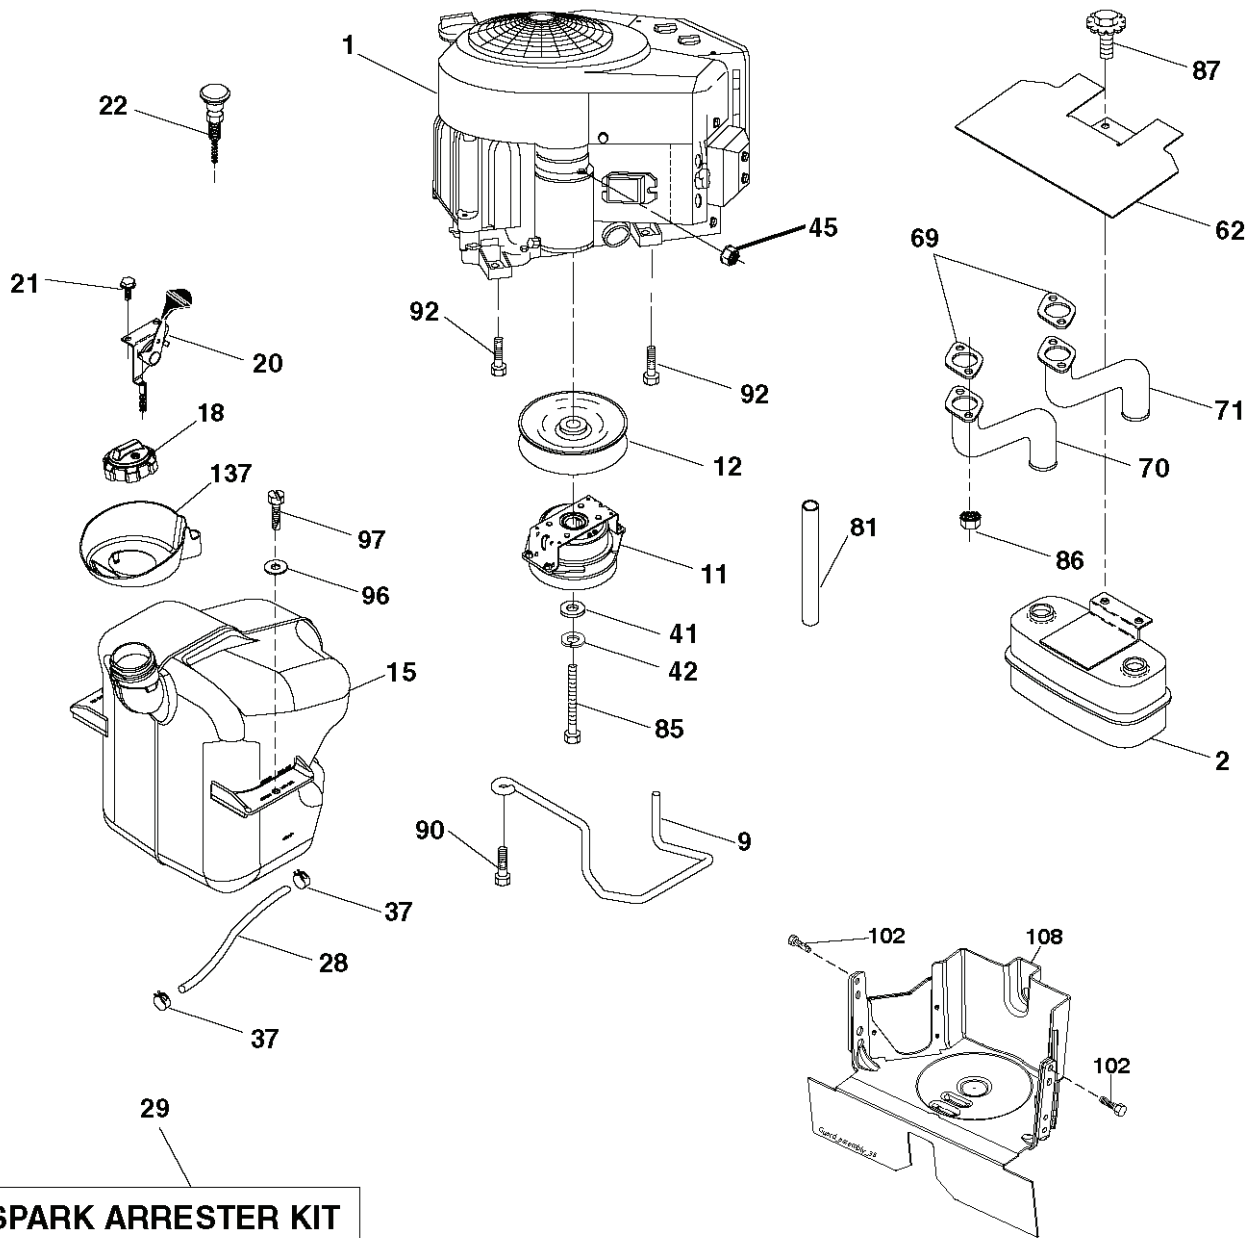

wheel_art_1-tex

REF.	PART NO.	DESCRIPTION	REMARK	QTY.	KIT
1	532059192	CAP VALVE		1	
2	532065139	NIPPLE		1	
3	532138336	RIM	Front 6"	1	
4	532059904	HOSE	(Service Item Only)	1	
5	532106222	TIRE	Front 15" x 6.0"-6"	1	
6	532124957	FITTING	(Front Wheel Only)	1	
7	532124959	BEARING	(Front Wheel Only)	1	
8	532175039	HUB CAP		1	
9	532420531	TIRE	Rear 18" x 9.5"-8"	1	
10	532124926	HOSE	(Service Item Only)	1	
11	532138337	RIM SPROCKET	Rear 8"	1	
	532144334	SEALING FOAM		1	

TC10S

With Service Minder Option

46

With Charge Indicator Option

142

(+) (-)

REF.	PART NO.	DESCRIPTION	REMARK	QTY.	KIT
1	532437157	BATTERY		1	
2	532440923	SCREW		1	
16	532176138	MICRO SWITCH		1	
21	532400252	HARNESS		1	
22	532004152	BULB		1	
25	532441383	CABLE		1	
26	532175158	FUSE		1	
27	873510400	NUT		1	
28	532441832	SUPPORT		1	
29	532401545	SWITCH		1	
30	532193350	IGNITION MODULE		1	
33	532411935	KEY		1	
34	532110712	SWITCH		1	
40	581686401	HARNESS		1	
43	532192507	SOLENOID		1	
46	532401763	DISPLAY		1	
50	532174651	SWITCH		1	
55	817060512	SCREW		1	
71	581686402	HARNESS		1	
75	532444534	SWITCH		1	
79	532175242	HOLDER		1	
83	532436774	NUT		1	
99	817720408	SCREW		1	
102	532441262	HARNESS ASSY		1	
105	532407568	SWITCH		1	
107	532180379	SWITCH FBI		1	
108	532421062	SWITCH		1	
142	532448057	HARNESS		1	