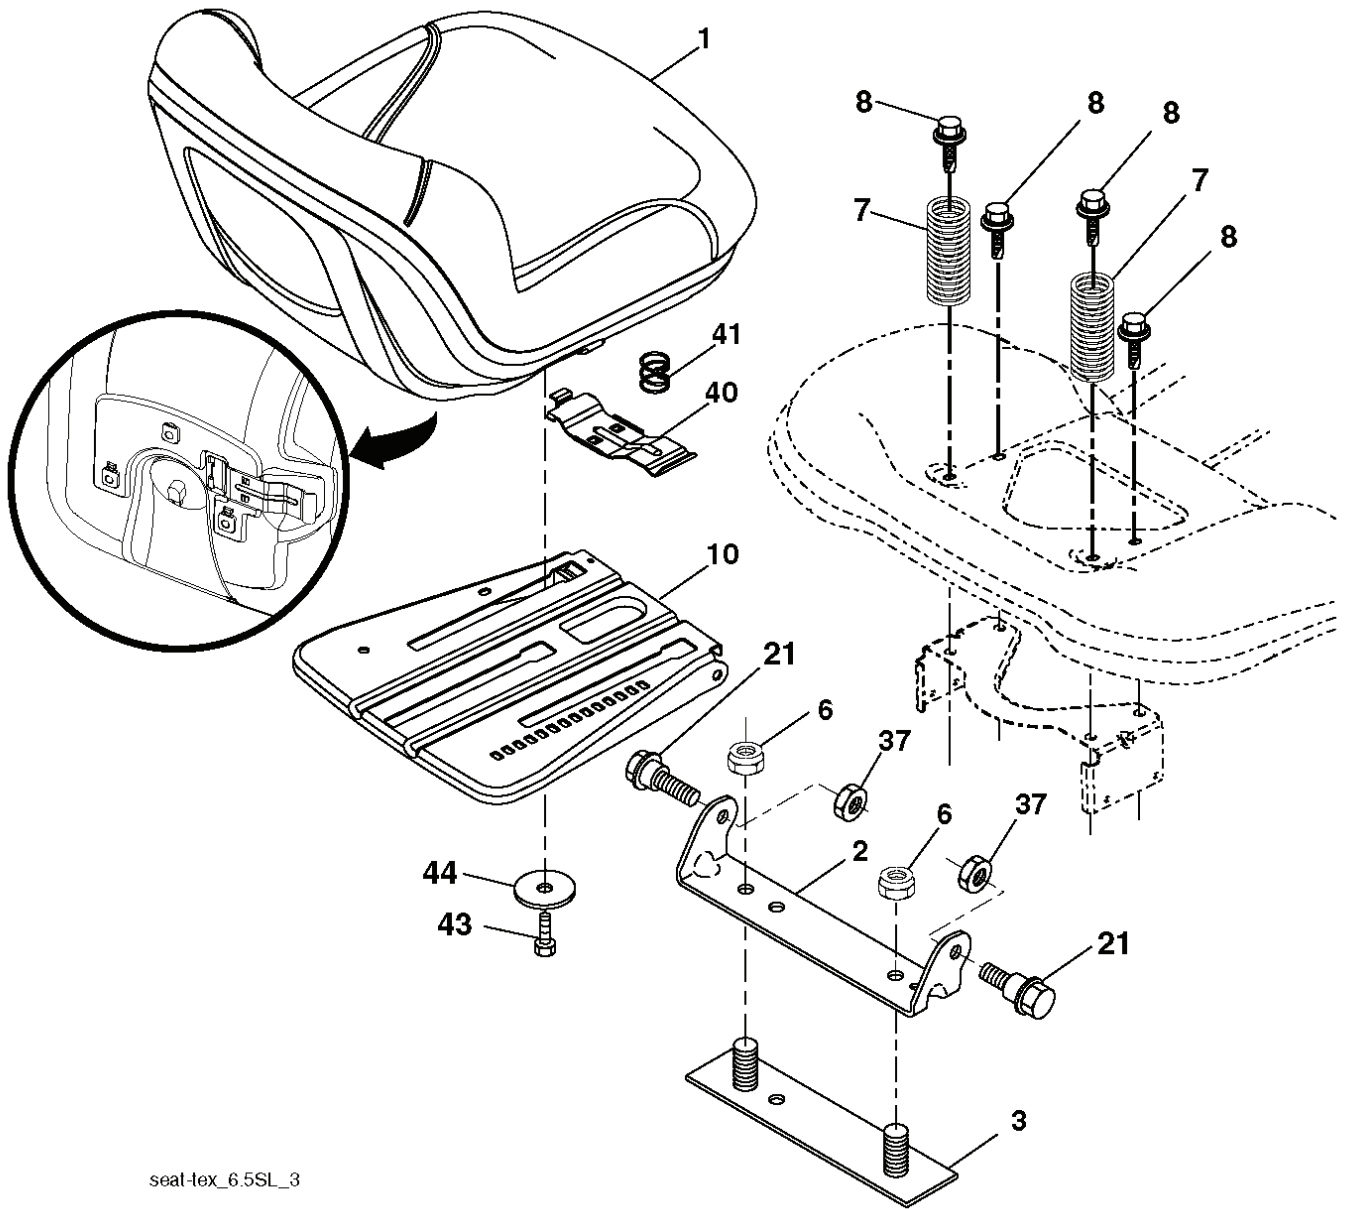

SCH25

POSITION	CIRCUIT	"MAKE"
OFF	M+G+A1	
RUN/OVERRIDE	B+A1	
RUN	B+A1	L+A2
START	B+S+A1	

WIRING INSULATED CLIPS
 NOTE: IF WIRING INSULATED CLIPS WERE REMOVED FOR SERVICING OF UNIT, THEY SHOULD BE RE-INSTALLED TO PROPERLY SECURE YOUR WIRING.

seat-lex_6.5SL_3

REF.	PART NO.	DESCRIPTION	REMARK	QTY.	KIT
1	532439822	SEAT		1	
2	532180166	BRACKET		1	
3	532140675	STRAP		1	
6	873800600	NUT		1	
7	532124181	SPRING		1	
8	532171877	BOLT		1	
10	532196977	PLATE		1	
21	532171852	BOLT		1	
37	873800500	LOCK NUT		1	
40	532197661	HANDLE		1	
41	532198200	SPRING		1	
43	874760612	BOLT		1	
44	819133812	WASHER		1	