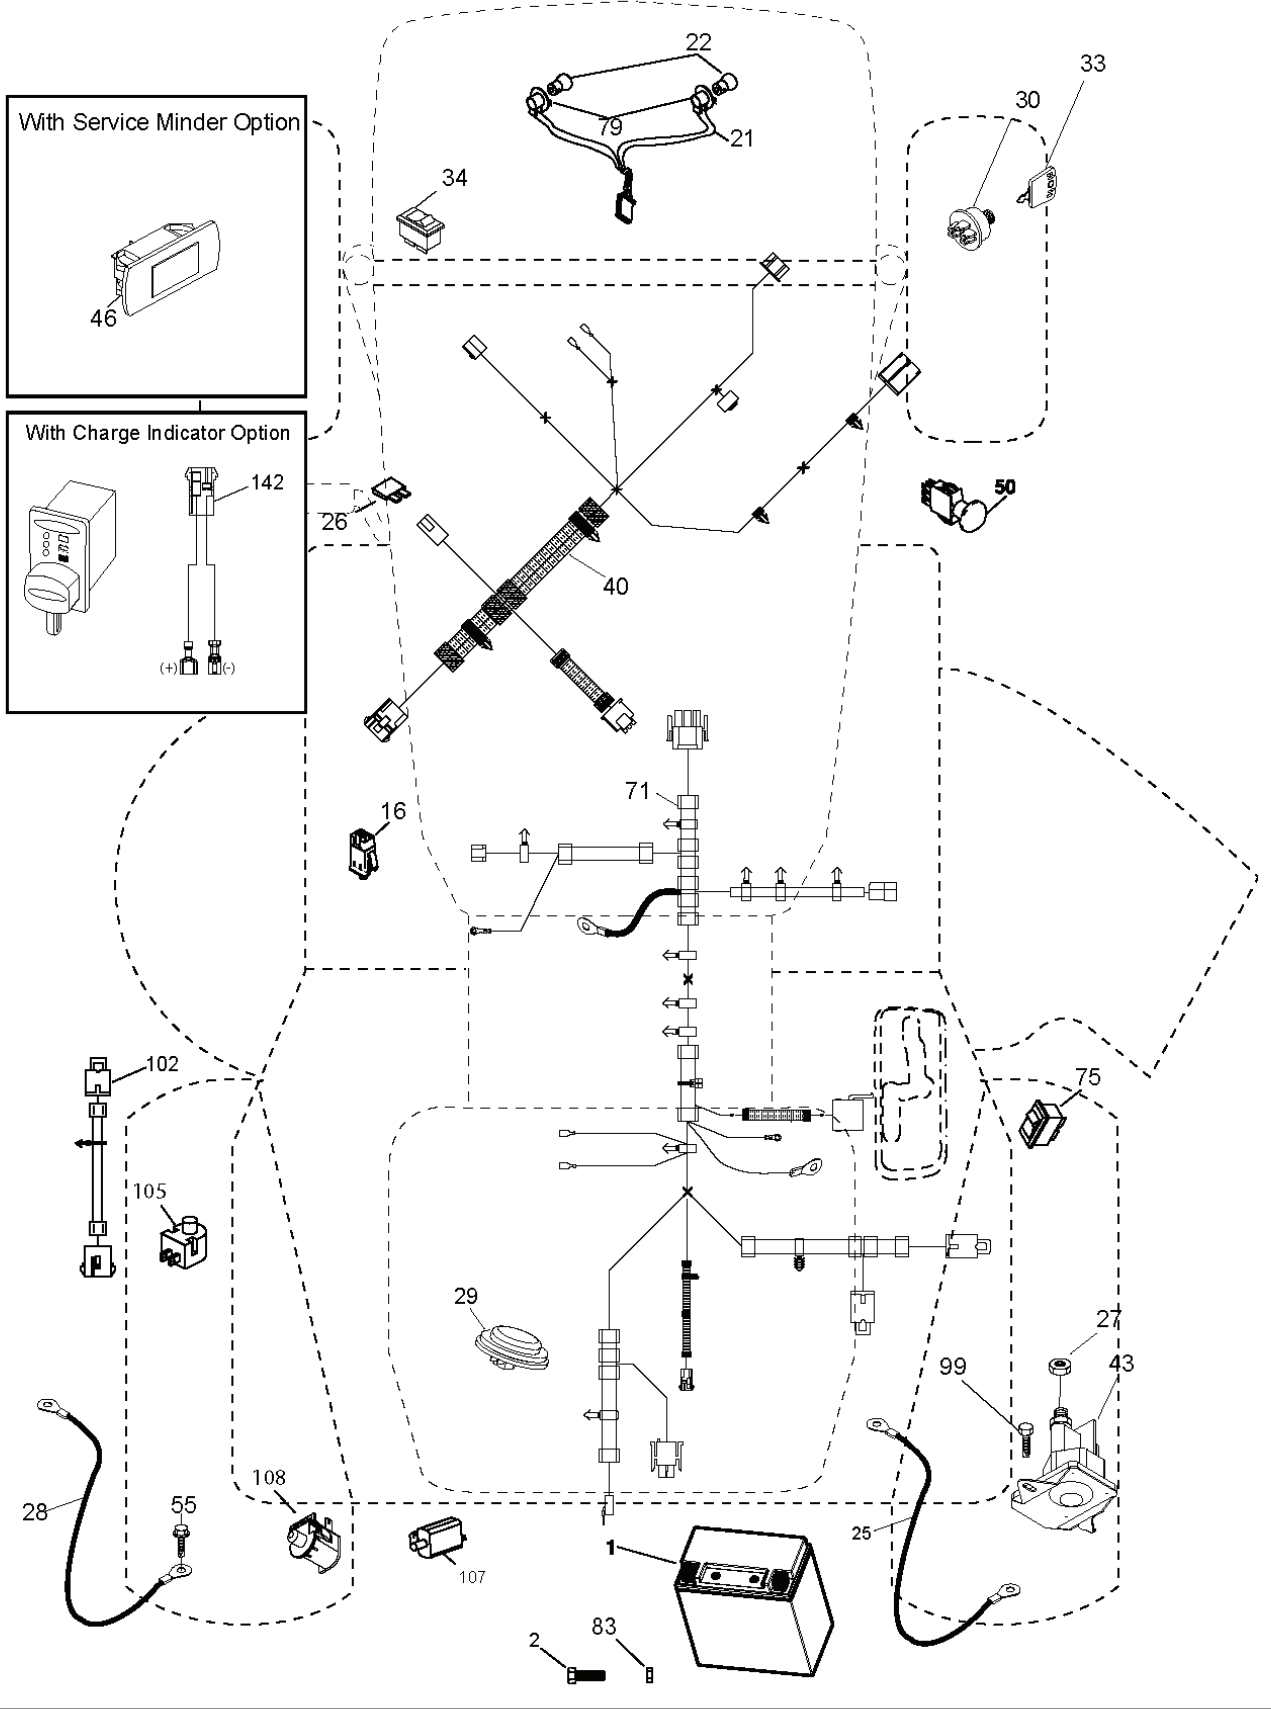

wheel_art_1-tex

REF.	PART NO.	DESCRIPTION	REMARK	QTY.	KIT
1	532059192	CAP VALVE		1	
2	532065139	NIPPLE		1	
3	532138336	RIM	Front 6"	1	
4	532059904	HOSE	(Service Item Only)	1	
5	532106222	TIRE	Front 15" x 6.0"-6"	1	
6	532124957	FITTING	(Front Wheel Only)	1	
7	532124959	BEARING	(Front Wheel Only)	1	
8	532175039	HUB CAP		1	
9	532420531	TIRE	Rear 18" x 9.5"-8"	1	
10	532124926	HOSE	(Service Item Only)	1	
11	532138337	RIM SPROCKET	Rear 8"	1	
	532144334	SEALING FOAM		1	

TC10S

With Service Minder Option

46

With Charge Indicator Option

142

(+) (-)

REF.	PART NO.	DESCRIPTION	REMARK	QTY.	KIT
1	532437157	BATTERY		1	
2	532440923	SCREW		1	
16	532176138	MICRO SWITCH		1	
21	532400252	HARNESS		1	
22	532004152	BULB		1	
25	532441383	CABLE		1	
26	532175158	FUSE		1	
27	873510400	NUT		1	
28	532441832	SUPPORT		1	
29	532401545	SWITCH		1	
30	532193350	IGNITION MODULE		1	
33	532411935	KEY		1	
34	532110712	SWITCH		1	
40	581686401	HARNESS		1	
43	532192507	SOLENOID		1	
46	532401763	DISPLAY		1	
50	532174651	SWITCH		1	
55	817060512	SCREW		1	
71	581686402	HARNESS		1	
75	532444534	SWITCH		1	
79	532175242	HOLDER		1	
83	532436774	NUT		1	
99	817720408	SCREW		1	
102	532441262	HARNESS ASSY		1	
105	532407568	SWITCH		1	
107	532180379	SWITCH FBI		1	
108	532421062	SWITCH		1	
142	532448057	HARNESS		1	