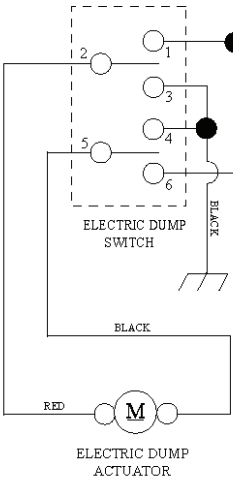

SCH25

POSITION	CIRCUIT	"MAKE"
OFF	M+G+A1	
RUN/OVERRIDE	B+A1	
RUN	B+A1	L+A2
START	B+S+A1	

WIRING INSULATED CLIPS
NOTE: IF WIRING INSULATED CLIPS WERE REMOVED FOR SERVICING OF UNIT, THEY SHOULD BE RE-INSTALLED TO PROPERLY SECURE YOUR WIRING.