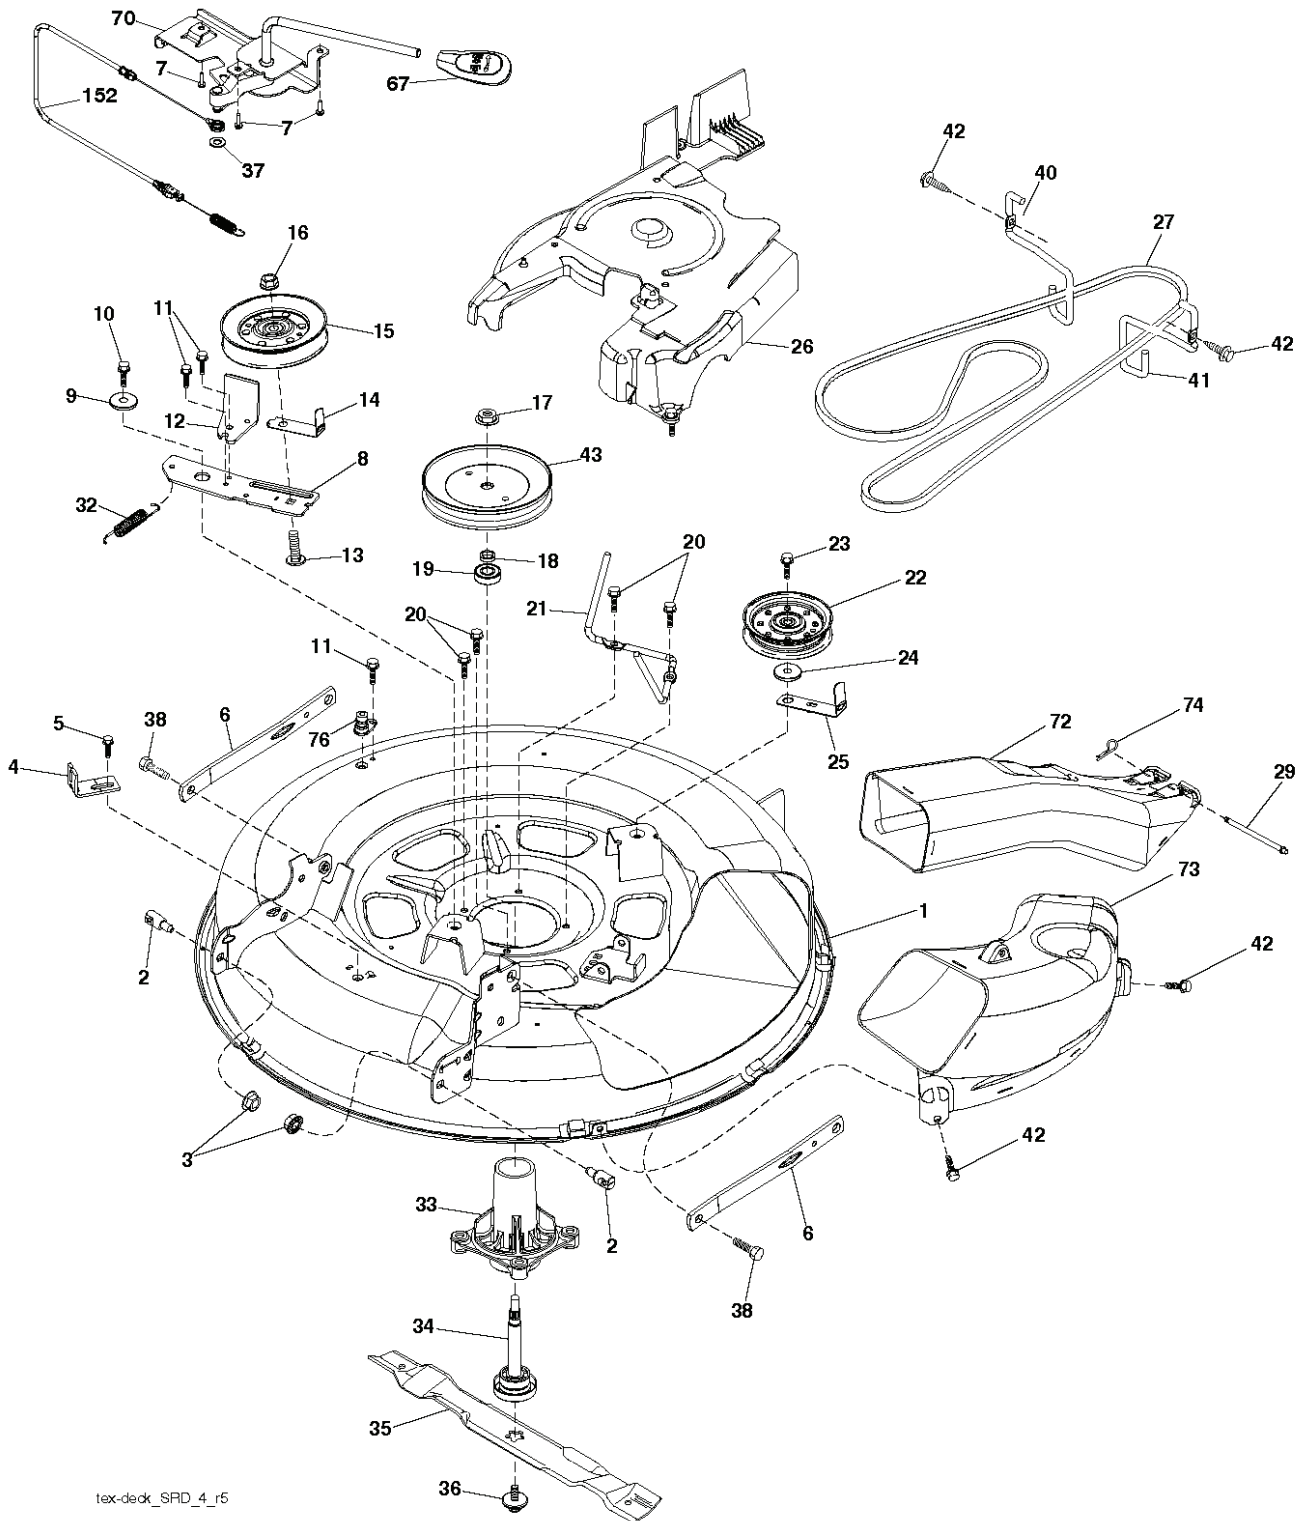

REF.	PART NO.	DESCRIPTION	REMARK	QTY.	KIT
1	532419272	CUTTING DECK		1	
2	532195161	STUD		1	
3	873900500	NUT		1	
4	532417645	BRACKET		1	
5	817000510	BOLT		1	
6	532418863	ARM		1	
7	532416358	SCREW		1	
8	532420252	ARM		1	
9	532199092	SPACER		1	
10	817000616	SCREW		1	
11	532137729	SCREW		1	
12	532199470	ARM		1	
13	872110612	BOLT		1	
14	532156085	BELT GUIDE		1	
15	532146763	PULLEY		1	
16	873900600	NUT		1	
17	532400234	NUT		1	
18	532187690	WASHER		1	
19	532110485	BEARING		1	
20	532173984	SCREW		1	
21	532416910	BELT GUARD		1	
22	532193198	PULLEY		1	
23	817490628	SCREW		1	
24	819132012	WASHER		1	
25	532420253	BELT GUARD		1	
26	532430313	COVER		1	
27	532419271	BELT		1	
29	532420895	HINGE PIN		1	
32	532401872	SPRING		1	
33	532187281	BEARING HOUSING		1	
34	532192872	SHAFT ASSY		1	
35	532419274	RIDE ON BLADE		1	
36	532193003	SCREW		1	
37	819131316	WASHER		1	
38	532196539	BOLT		1	
40	532419270	BELT GUARD		1	
41	532419265	BELT GUARD		1	
42	817000612	SCREW		1	
43	532416877	PULLEY		1	
67	532403012	HANDLE		1	
70	532401246	CLUTCH		1	
72	532417236	CHUTE		1	
73	532425274	CHUTE		1	
74	532124670	RETAINER RING		1	
76	532415598	HOSE COUPLING		1	
152	532408714	CABLE		1	
--	532416405	COUPLING		1	
--	532192870	SPINDLE	Mandrel Assembly (Includes Housing, Shaft Assembly, And Bearing Only - Pulley/ Nut/Washer And Blade Bolt/ Washers Not Included)	1	
--	532421606	CUTTING DECK		1