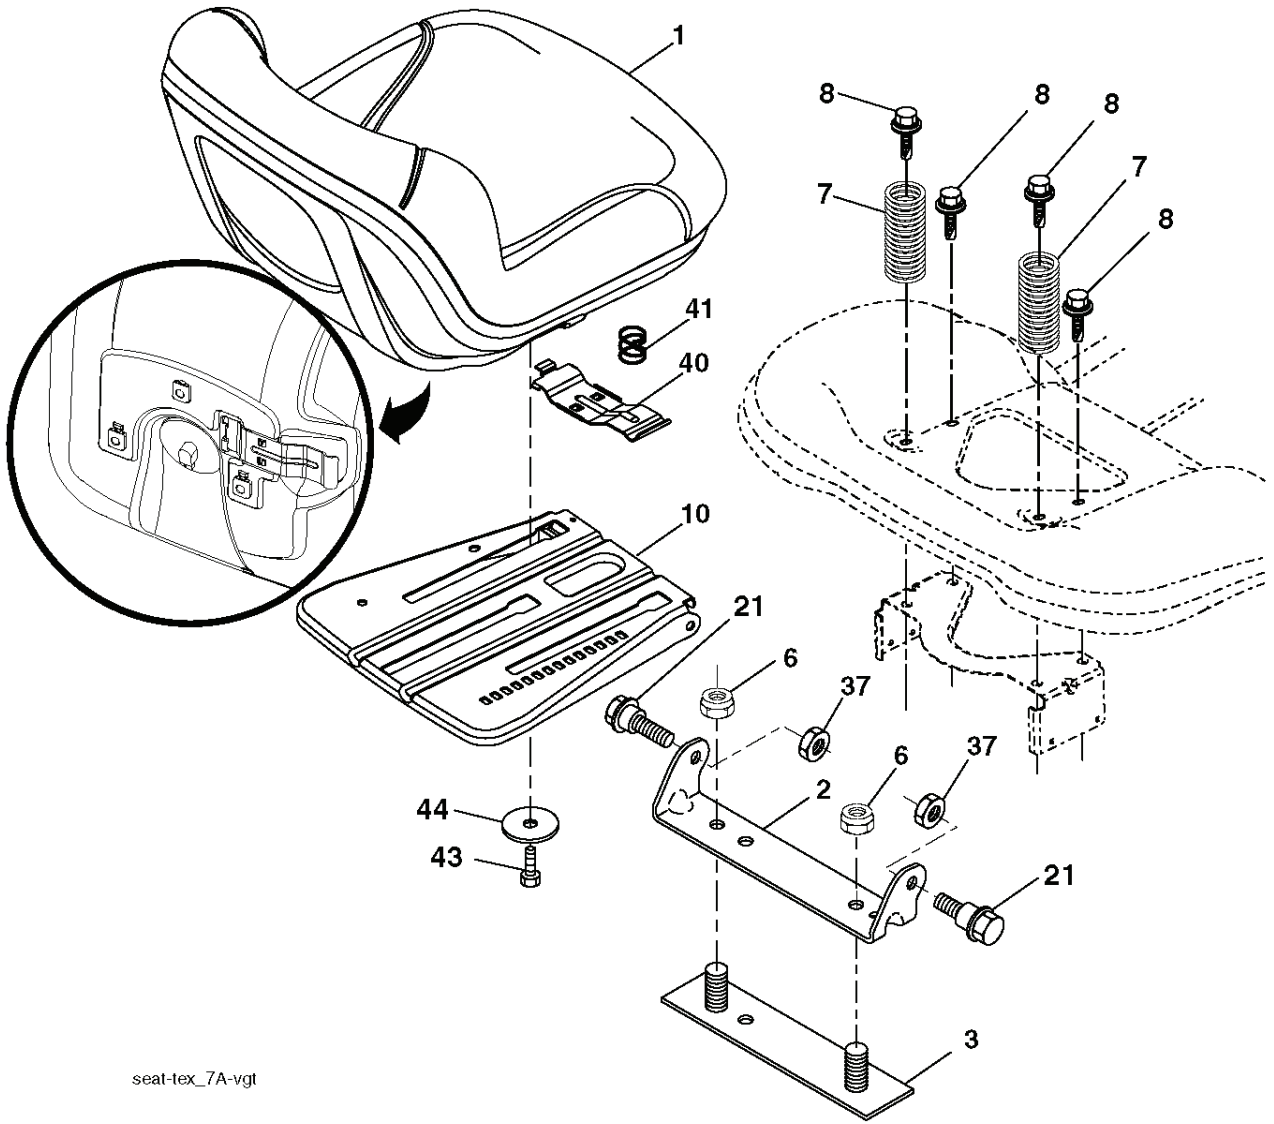

IGNITION SWITCH

POSITION	CIRCUIT	"MAKE"
OFF	M+G+A1	
RUN/OVERRIDE	B+A1	
RUN	B+A1	L+A2
START	B+S+A1	

CHASSIS HARNESS CONNECTOR (C1) (MATING SIDE)

DASH HARNESS CONNECTOR (C1) (MATING SIDE)

WIRING INSULATED CLIPS
 NOTE: IF WIRING INSULATED CLIPS WERE REMOVED FOR SERVICING OF UNIT, THEY SHOULD BE RE-INSTALLED TO PROPERLY SECURE YOUR WIRING.

● NON-REMOVABLE CONNECTIONS

○ REMOVABLE CONNECTIONS

seat-tex_7A-vgt

REF.	PART NO.	DESCRIPTION	REMARK	QTY.	KIT
1	532197518	SEAT		1	
2	532180166	BRACKET		1	
3	532140675	STRAP		1	
6	873800600	NUT		1	
7	532124181	SPRING		1	
8	532171877	BOLT		1	
10	532196977	PLATE		1	
21	532171852	BOLT		1	
37	873800500	LOCK NUT		1	
40	532197661	HANDLE		1	
41	532198200	SPRING		1	
43	874760612	BOLT		1	
44	819133812	WASHER		1	