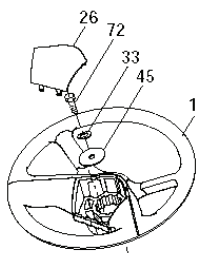

REF.	PART NO.	DESCRIPTION	REMARK	QTY.	KIT
2	532195223	SHAFT		1	
3	532195231	LEVER		1	
7	532411555	GRIP		1	
10	532196314	SPRING		1	
87	532194209	SPRING		1	
88	532410710	SPRING		1	
89	819191912	WASHER		1	
90	532194208	PIN		1	
91	532195181	LINK		1	
97	817000612	SCREW		1	
98	532195264	LINK		1	
100	873930600	NUT		1	
113	819171912	WASHER		1	

IGNITION SWITCH

POSITION	CIRCUIT	"MAKE"
OFF	M+G+A1	
RUN/OVERRIDE	B+A1	
RUN	B+A1	L+A2
START	B+S+A1	

CHASSIS HARNESS CONNECTOR (C1) (MATING SIDE)

DASH HARNESS CONNECTOR (C1) (MATING SIDE)

WIRING INSULATED CLIPS
 NOTE: IF WIRING INSULATED CLIPS WERE REMOVED FOR SERVICING OF UNIT, THEY SHOULD BE RE-INSTALLED TO PROPERLY SECURE YOUR WIRING.

● NON-REMOVABLE CONNECTIONS

○ REMOVABLE CONNECTIONS

seat-tex_7A-vgt

REF.	PART NO.	DESCRIPTION	REMARK	QTY.	KIT
1	532197518	SEAT		1	
2	532180166	BRACKET		1	
3	532140675	STRAP		1	
6	873800600	NUT		1	
7	532124181	SPRING		1	
8	532171877	BOLT		1	
10	532196977	PLATE		1	
21	532171852	BOLT		1	
37	873800500	LOCK NUT		1	
40	532197661	HANDLE		1	
41	532198200	SPRING		1	
43	874760612	BOLT		1	
44	819133812	WASHER		1	