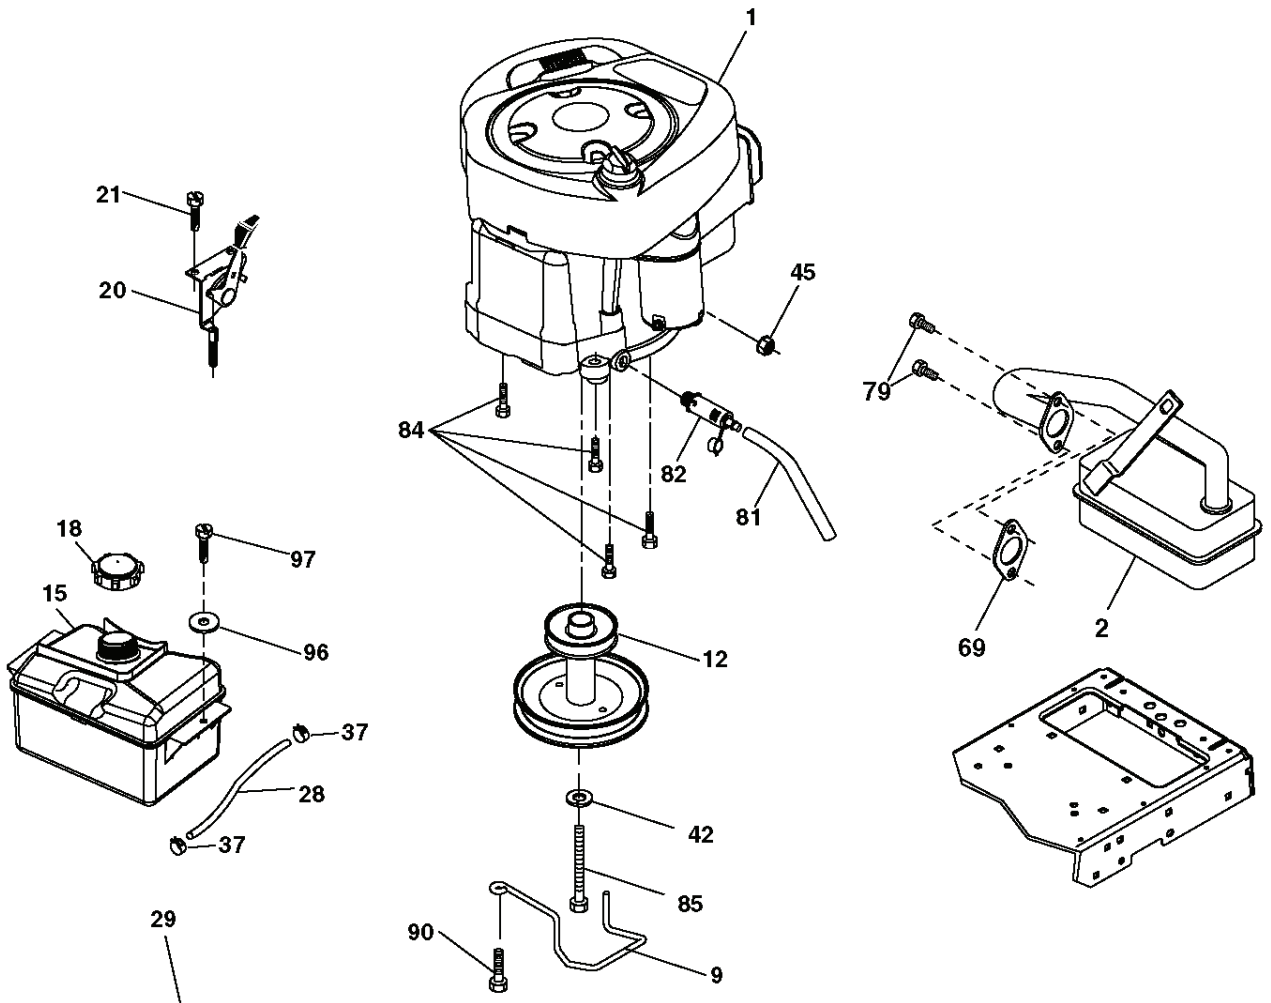

OPTIONAL EQUIPMENT
Spark Arrester

engine-bs-1cyl-tex_11

REF.	PART NO.	DESCRIPTION	REMARK	QTY.	KIT
1	000000000	W/O DESCRIPTION	Engine BS Model No. 219807-1210-B1	1	
2	532179758	MUFFLER		1	
9	532194319	BELT GUIDE		1	
12	532140186	PULLEY		1	
15	532407545	FUEL TANK		1	
18	532197725	PLUG		1	
20	532183897	CONTROL		1	
21	532416358	SCREW		1	
28	532137040	HOSE		1	
29	532137180	SPARK ARRESTER KIT		1	
37	532123487	HOSE CLAMP		1	
42	810040700	WASHER		1	
45	873510400	NUT		1	
69	532165291	GASKET		1	
79	532192334	SCREW		1	
81	532148456	TUBE		1	
82	532181654	PLUG		1	
84	817060620	SCREW		1	
85	532173937	BOLT		1	
90	817000616	SCREW		1	
96	819091416	WASHER		1	
97	817670412	SCREW		1