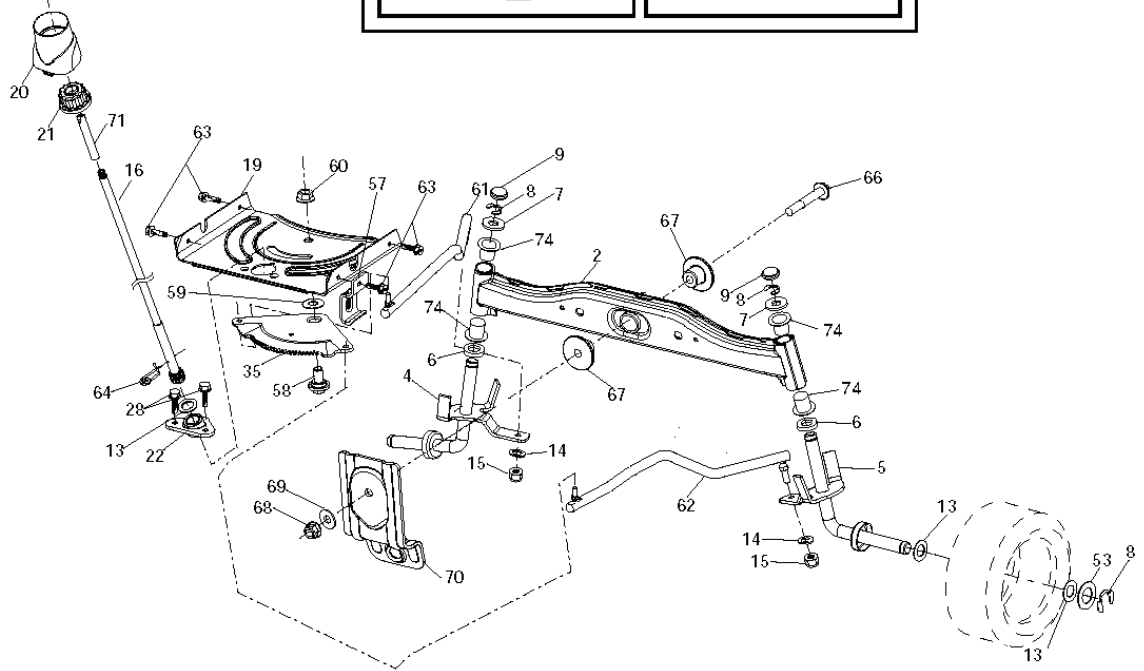

REF.	PART NO.	DESCRIPTION	REMARK	QTY.	KIT
2	532195223	SHAFT		1	
3	532195231	LEVER		1	
7	532411555	GRIP		1	
10	532196314	SPRING		1	
87	532194209	SPRING		1	
88	532410710	SPRING		1	
89	819191912	WASHER		1	
90	532194208	PIN		1	
91	532195181	LINK		1	
97	817000612	SCREW		1	
98	532195264	LINK		1	
100	873930600	NUT		1	
113	819171912	WASHER		1	

IGNITION SWITCH

POSITION	CIRCUIT	"MAKE"
OFF	M+G+A1	
RUN/OVERRIDE	B+A1	
RUN	B+A1	L+A2
START	B+S+A1	

CHASSIS HARNESS CONNECTOR (C1) (MATING SIDE)

DASH HARNESS CONNECTOR (C1) (MATING SIDE)

WIRING INSULATED CLIPS
 NOTE: IF WIRING INSULATED CLIPS WERE REMOVED FOR SERVICING OF UNIT, THEY SHOULD BE RE-INSTALLED TO PROPERLY SECURE YOUR WIRING.

● NON-REMOVABLE CONNECTIONS

○ REMOVABLE CONNECTIONS

seat-tex_7A-vgt

REF.	PART NO.	DESCRIPTION	REMARK	QTY.	KIT
1	532197518	SEAT		1	
2	532180166	BRACKET		1	
3	532140675	STRAP		1	
6	873800600	NUT		1	
7	532124181	SPRING		1	
8	532171877	BOLT		1	
10	532196977	PLATE		1	
21	532171852	BOLT		1	
37	873800500	LOCK NUT		1	
40	532197661	HANDLE		1	
41	532198200	SPRING		1	
43	874760612	BOLT		1	
44	819133812	WASHER		1	