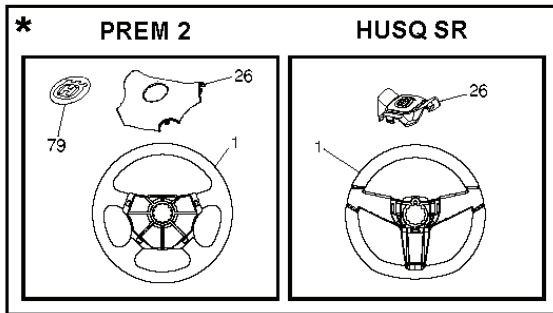

IGNITION SWITCH

POSITION	CIRCUIT	"MAKE"
OFF	M+G+A1	
RUN/OVERRIDE	B+A1	
RUN	B+A1	L+A2
START	B+S+A1	

CHASSIS HARNESS CONNECTOR (C1) (MATING SIDE)

DASH HARNESS CONNECTOR (C1) (MATING SIDE)

WIRING INSULATED CLIPS
 NOTE: IF WIRING INSULATED CLIPS WERE REMOVED FOR SERVICING OF UNIT, THEY SHOULD BE RE-INSTALLED TO PROPERLY SECURE YOUR WIRING.

● NON-REMOVABLE CONNECTIONS

○ REMOVABLE CONNECTIONS

seat-tex_7A-vgt

REF.	PART NO.	DESCRIPTION	REMARK	QTY.	KIT
1	532197518	SEAT		1	
2	532180166	BRACKET		1	
3	532140675	STRAP		1	
6	873800600	NUT		1	
7	532124181	SPRING		1	
8	532171877	BOLT		1	
10	532196977	PLATE		1	
21	532171852	BOLT		1	
37	873800500	LOCK NUT		1	
40	532197661	HANDLE		1	
41	532198200	SPRING		1	
43	874760612	BOLT		1	
44	819133812	WASHER		1	