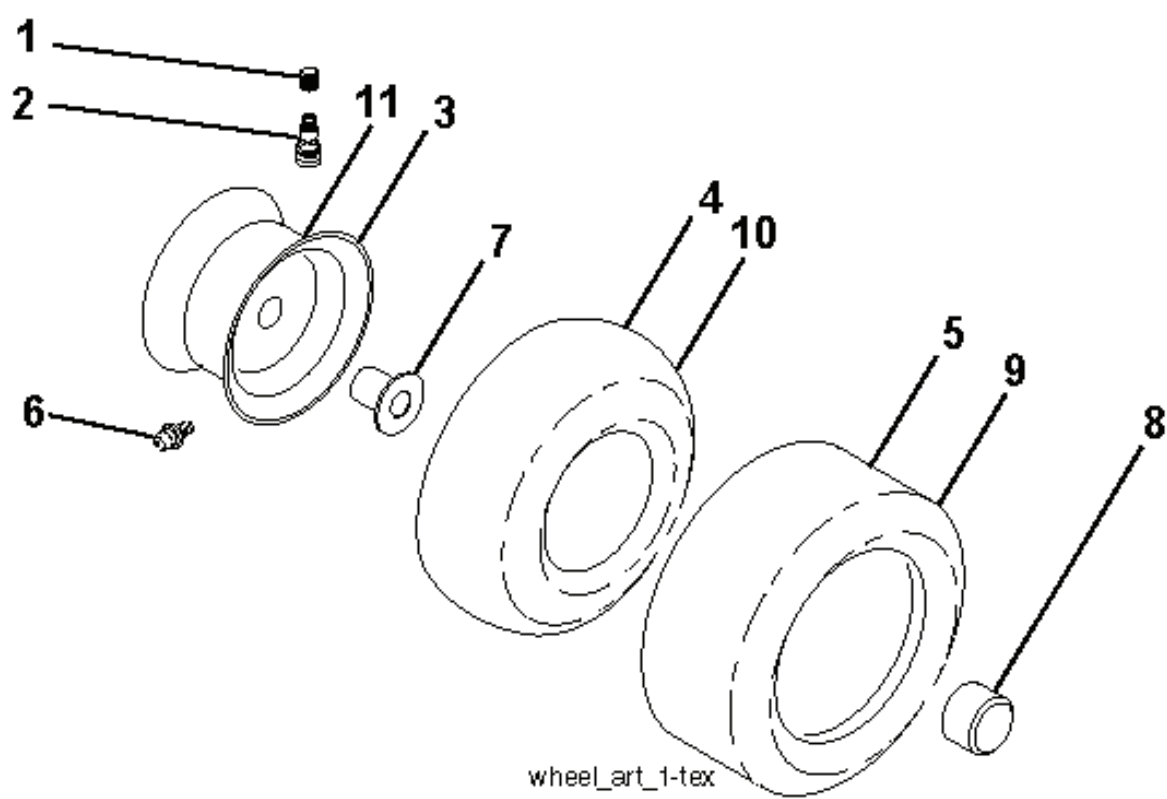

IGNITION SWITCH

POSITION	CIRCUIT	"MAKE"
OFF	M+G+A1	
RUN/OVERRIDE	B+A1	
RUN	B+A1	L+A2
START	B+S+A1	

CHASSIS HARNESS CONNECTOR (C1) (MATING SIDE)

DASH HARNESS CONNECTOR (C1) (MATING SIDE)

WIRING INSULATED CLIPS
 NOTE: IF WIRING INSULATED CLIPS WERE REMOVED FOR SERVICING OF UNIT, THEY SHOULD BE RE-INSTALLED TO PROPERLY SECURE YOUR WIRING.

● NON-REMOVABLE CONNECTIONS

○ REMOVABLE CONNECTIONS

seat-tex_7A-vgt

REF.	PART NO.	DESCRIPTION	REMARK	QTY.	KIT
1	532197518	SEAT		1	
2	532180166	BRACKET		1	
3	532140675	STRAP		1	
6	873800600	NUT		1	
7	532124181	SPRING		1	
8	532171877	BOLT		1	
10	532196977	PLATE		1	
21	532171852	BOLT		1	
37	873800500	LOCK NUT		1	
40	532197661	HANDLE		1	
41	532198200	SPRING		1	
43	874760612	BOLT		1	
44	819133812	WASHER		1	

REF.	PART NO.	DESCRIPTION	REMARK	QTY.	KIT
1	532416480	STEERING WHEEL		1	
1	532193651	STEERING WHEEL		1	
2	532418168	AXLE		1	
4	532416845	SPINDLE		1	
5	532416846	SPINDLE		1	
6	532124931	WASHER		1	
7	532121748	WASHER		1	
8	812000029	RETAINER RING		1	
9	532121232	HUB CAP		1	
13	532121749	WASHER		1	
14	810040600	WASHER		1	
15	873540600	NUT		1	
16	532196074	SHAFT		1	
19	532194729	PLATE		1	
20	532411139	STEERING COLUMN TUBE		1	
21	532186737	ADAPTER		1	
22	532194845	BUSHING		1	
26	532415987	KNOB		1	
--	532193652	HUB		1	
28	817000612	SCREW		1	
33	810040500	WASHER		1	
35	532194732	PLATE		1	
45	819113812	WASHER		1	
53	532188967	WASHER		1	
57	532407465	BRACKET		1	
58	532194747	BOLT		1	
59	532194748	WASHER		1	
60	873971000	NUT		1	
61	532194740	LINK		1	
62	532194741	LINK		1	
63	817000512	SCREW		1	
64	532199849	SPRING RETAINER		1	
66	871020748	BOLT		1	
67	532194737	BUSHING		1	
68	873900700	NUT		1	
69	532199162	WASHER		1	
70	532417065	BRACKET		1	
71	532196075	SHAFT		1	
72	874780572	BOLT		1	
74	532124937	BEARING COL. STRG.		1	
--	532404484	LABEL		1	