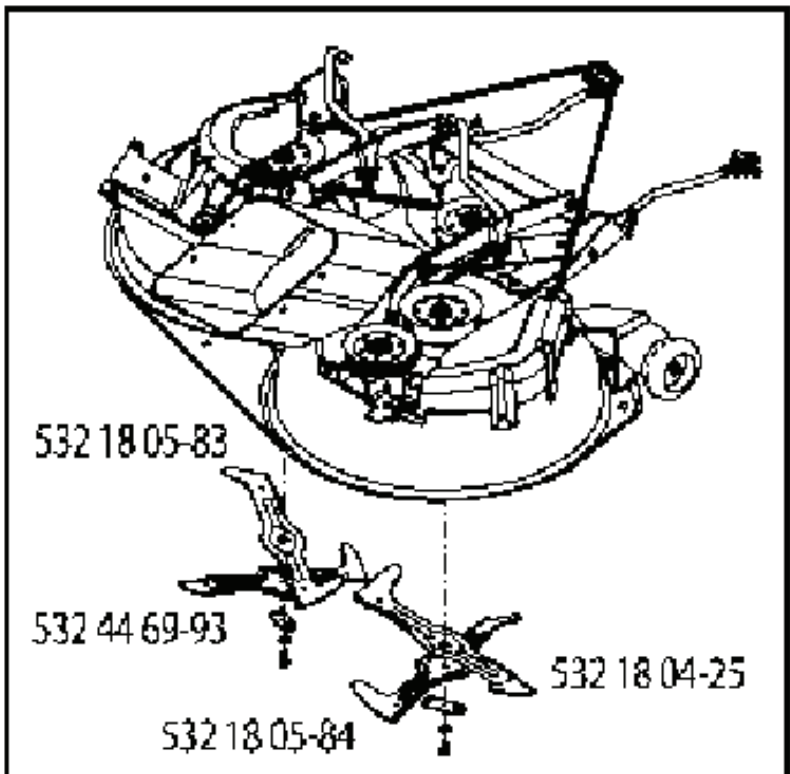

REF.	PART NO.	DESCRIPTION	REMARK	QTY.	KIT
1	000000000	W/O DESCRIPTION	Engine BS Model No. 219807-1210-B1	1	
2	532179758	MUFFLER		1	
9	532194319	BELT GUIDE		1	
12	532140186	PULLEY		1	
15	532407545	FUEL TANK		1	
18	532197725	PLUG		1	
20	532183897	CONTROL		1	
21	532416358	SCREW		1	
28	532137040	HOSE		1	
29	532137180	SPARK ARRESTER KIT		1	
37	532123487	HOSE CLAMP		1	
42	810040700	WASHER		1	
45	873510400	NUT		1	
69	532165291	GASKET		1	
79	532192334	SCREW		1	
81	532148456	TUBE		1	
82	532181654	PLUG		1	
84	817060620	SCREW		1	
85	532173937	BOLT		1	
90	817000616	SCREW		1	
96	819091416	WASHER		1	
97	817670412	SCREW		1