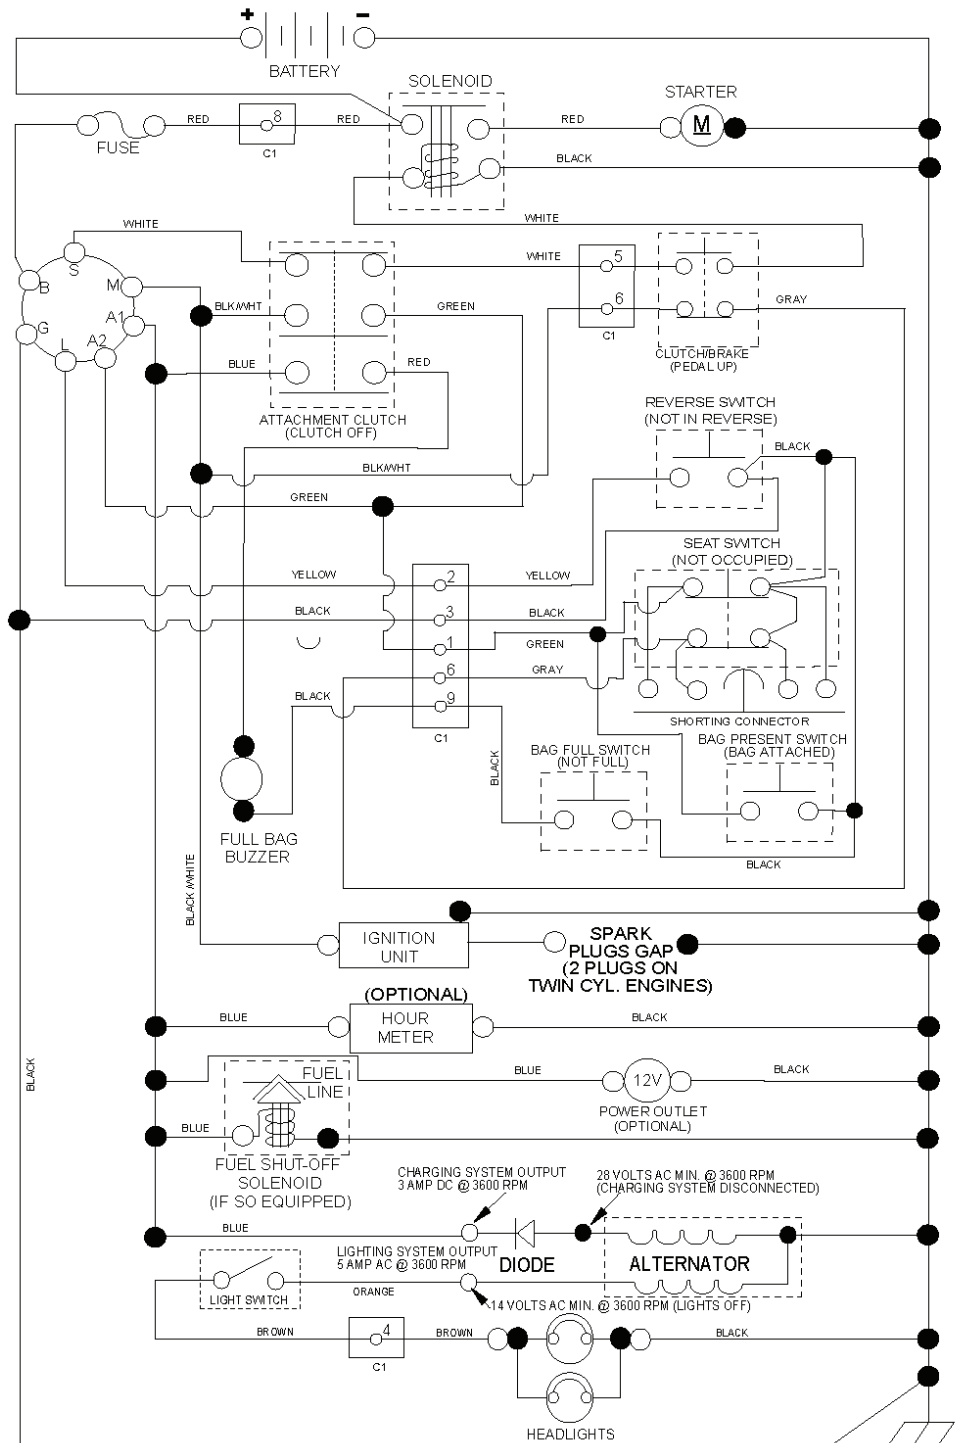

NOTE
YOUR TRACTOR IS EQUIPPED WITH A SPECIAL ALTERNATOR SYSTEM. THE LIGHTS ARE NOT CONNECTED TO THE BATTERY, BUT HAVE THEIR OWN ELECTRICAL SOURCE. BECAUSE OF THIS, THE BRIGHTNESS OF THE LIGHTS WILL CHANGE WITH ENGINE SPEED. AT IDLE THE LIGHTS WILL DIM. AS THE ENGINE SPEED IS INCREASED, THE LIGHTS WILL BECOME THEIR BRIGHTEST.