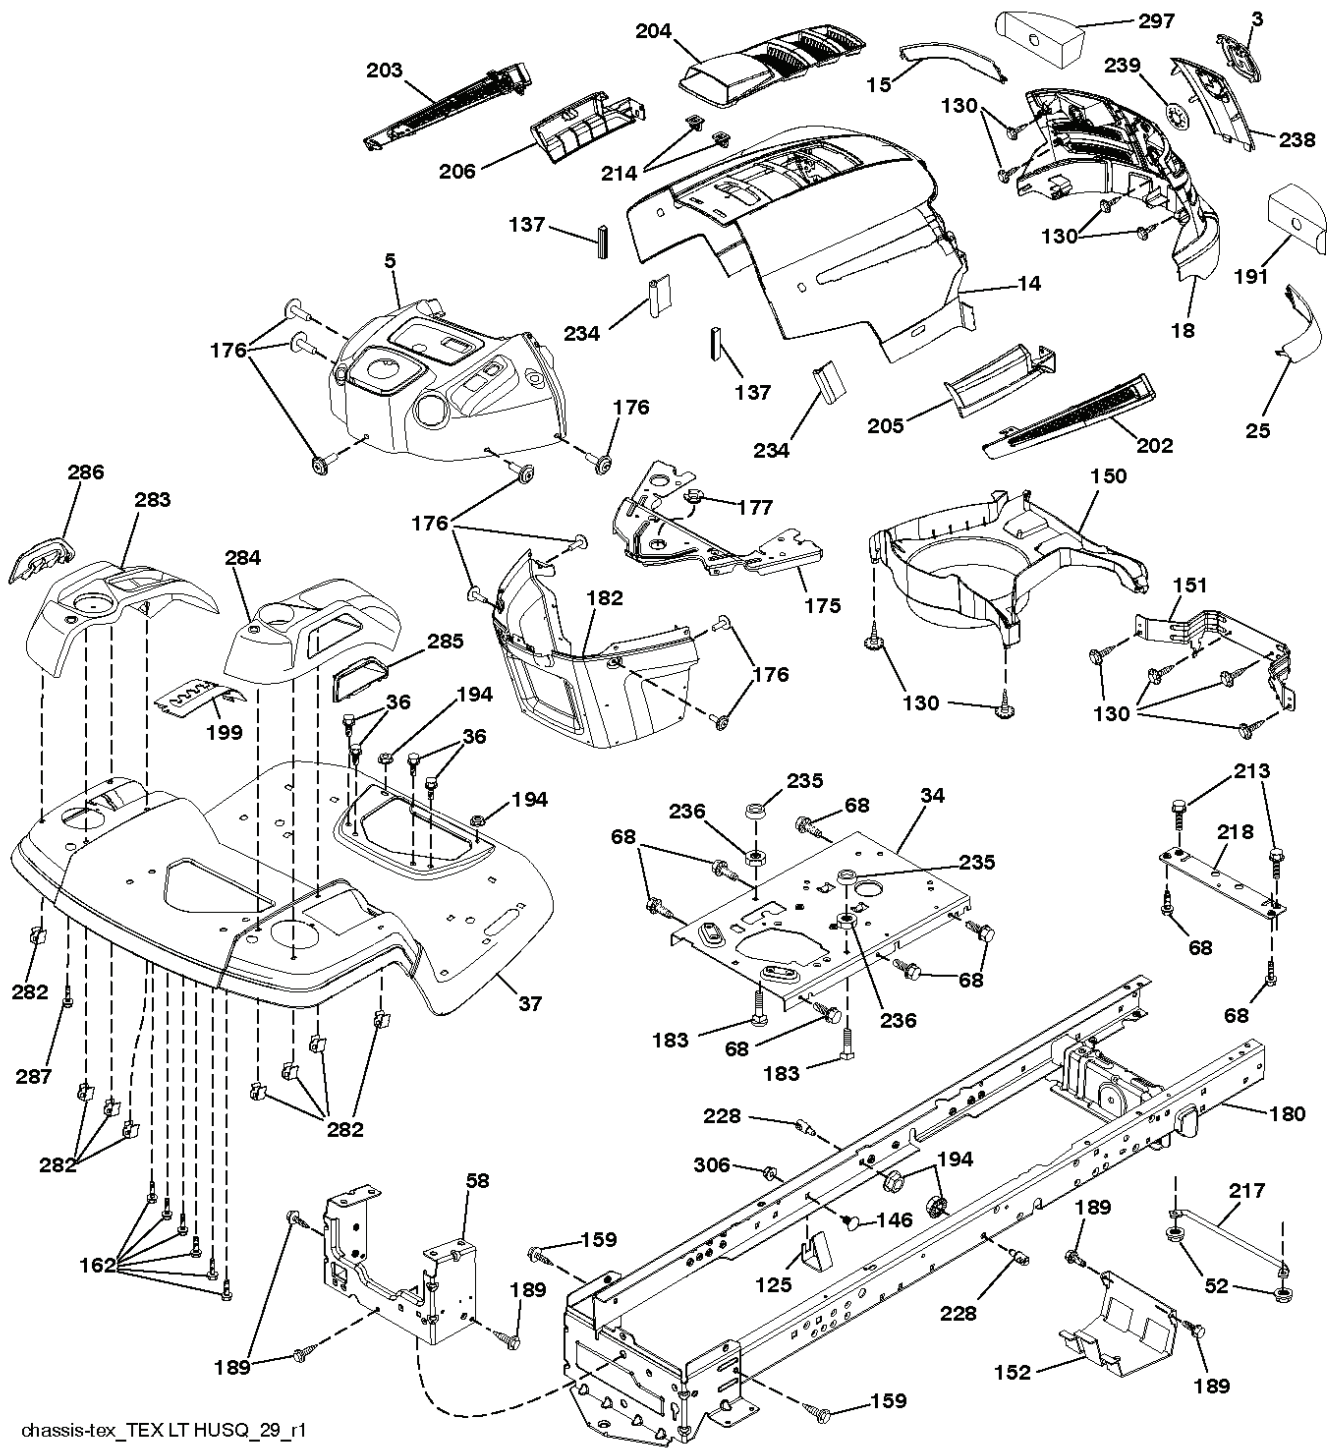

REF.	PART NO.	DESCRIPTION	REMARK	QTY.	KIT
2	532422027	SHAFT		0	
3	532195231	LEVER		0	
7	580962301	GRIP		0	
10	532196314	SPRING		0	
87	532194209	SPRING		0	
88	532410710	SPRING		0	
89	819191912	WASHER		0	
90	532194208	PIN		0	
91	532195181	LINK		0	
97	817000612	SCREW		0	
98	532195264	LINK		0	
100	873930600	NUT		0	
101	532407003	LINK		0	
113	819171912	WASHER		0	

PTO SWITCH
(MATING SIDE)

IGNITION SWITCH

POSITION	CIRCUIT	"MAKE"
OFF	M+G+A1	
RUN/OVERRIDE	B+A1	
RUN	B+A1	L+A2
START	B+S+A1	

CHASSIS HARNESS
CONNECTOR
(MATING SIDE)

DASH HARNESS
CONNECTOR

WIRING INSULATED CLIPS
NOTE: IF WIRING INSULATED
CLIPS WERE REMOVED FOR
SERVICING OF UNIT, THEY
SHOULD BE RE-INSTALLED TO
PROPERLY SECURE YOUR
WIRING.

●
NON-REMOVABLE
CONNECTIONS

○
REMOVABLE
CONNECTIONS

seat-tex_6-tex LT

REF.	PART NO.	DESCRIPTION	REMARK	QTY.	KIT
1	532439819	SEAT		0	
2	532180166	BRACKET		0	
3	532140675	STRAP		0	
6	873800600	NUT		0	
7	532124181	SPRING		0	
8	532171877	BOLT		0	
10	532196977	PLATE		0	
21	532171852	BOLT		0	
37	873800500	LOCK NUT		0	
40	532197661	HANDLE		0	
41	532198200	SPRING		0	
43	874760612	BOLT		0	
44	819133812	WASHER		0	