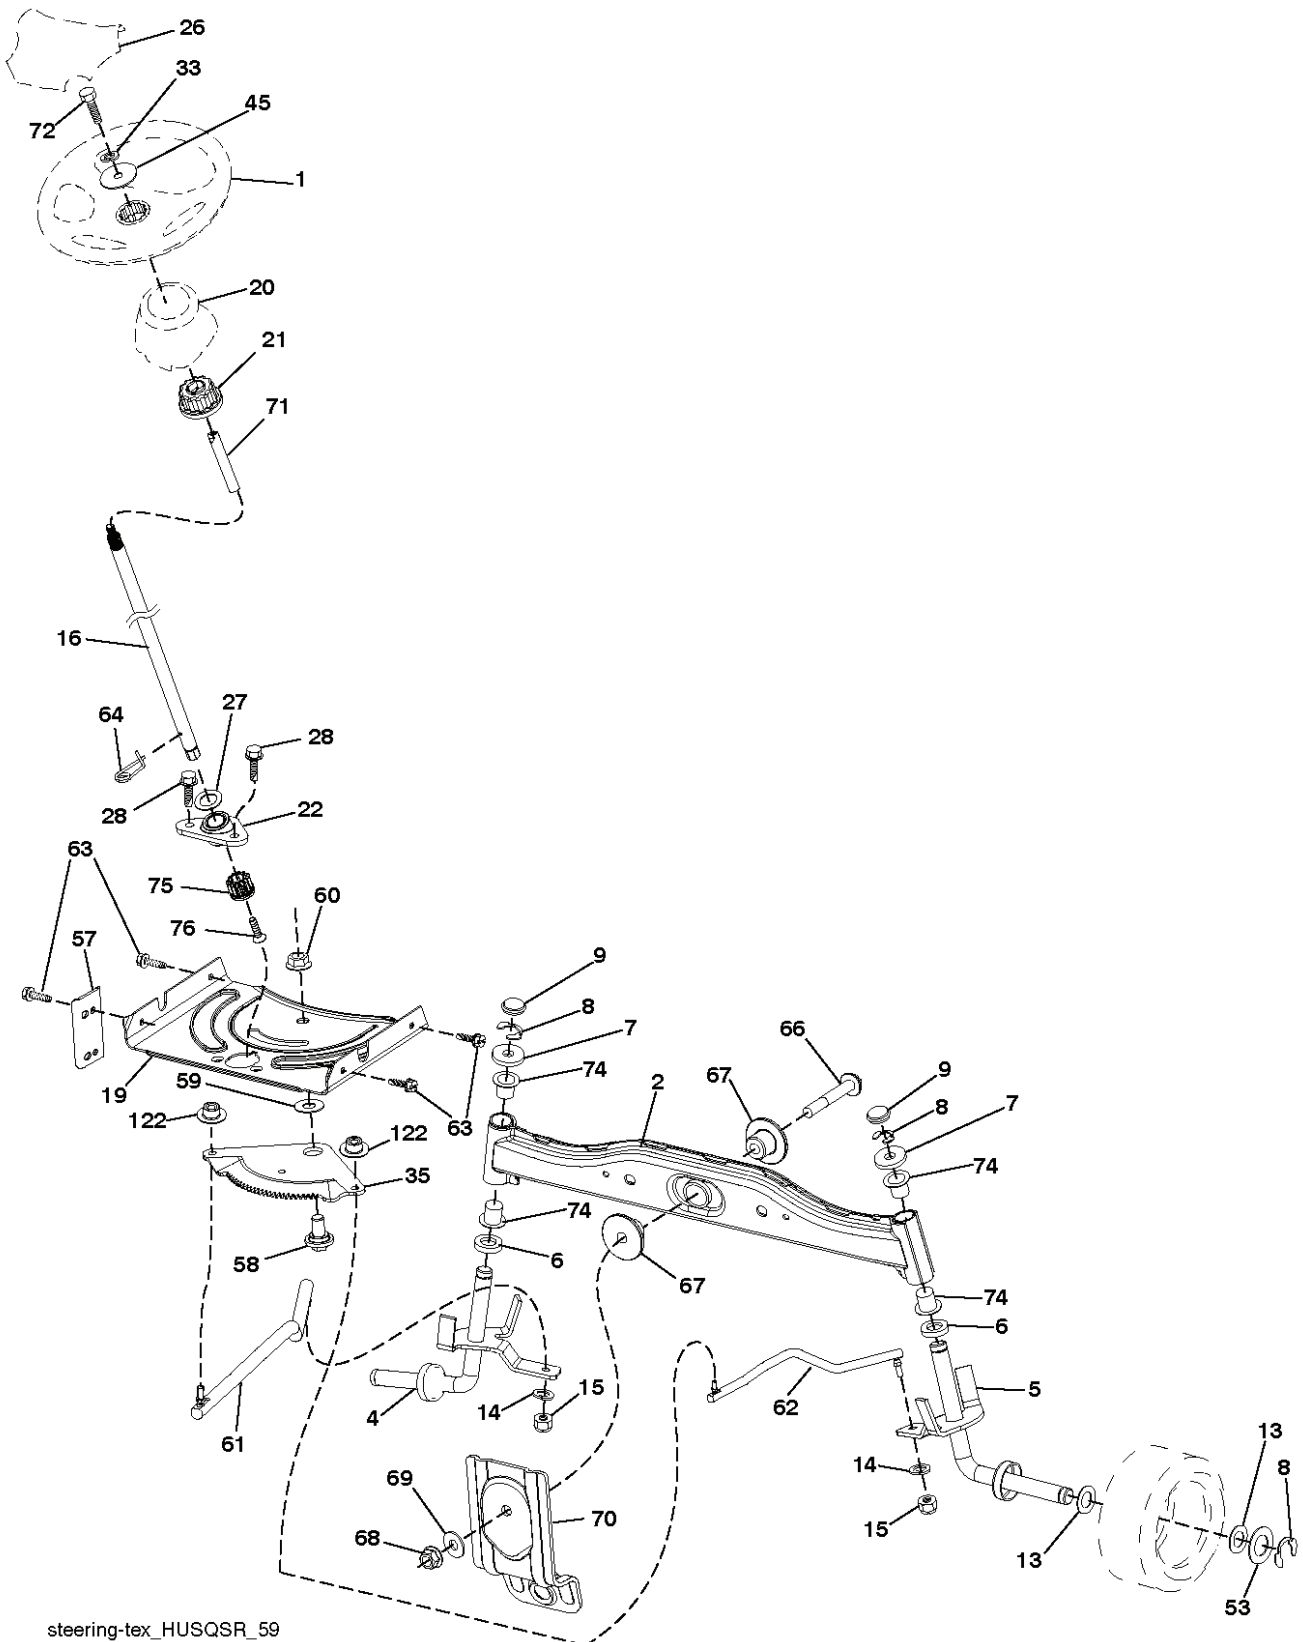

REF.	PART NO.	DESCRIPTION	REMARK	QTY.	KIT
1	532442048	CUTTING DECK		0	
2	532195161	STUD		0	
3	873900500	NUT		0	
4	532417645	BRACKET		0	
5	817000510	BOLT		0	
6	532418863	ARM		0	
8	532420252	ARM		0	
9	532199092	SPACER		0	
10	817000616	SCREW		0	
11	532137729	SCREW		0	
13	872110612	BOLT		0	
14	532156085	BELT GUIDE		0	
15	532146763	PULLEY		0	
16	873900600	NUT		0	
17	532400234	NUT		0	
19	585323901	BEARING		0	
20	532173984	SCREW		0	
22	532175820	PULLEY		0	
23	817490628	SCREW		0	
24	819132012	WASHER		0	
25	532420253	BELT GUARD		0	
26	532420255	COVER		0	
27	532419271	BELT		0	
28	532417344	DEFLECTOR		0	
29	532420895	HINGE PIN		0	
30	532197026	TORSION SPRING		0	
31	532110452	NUT		0	
32	532197251	SPRING		0	
33	532187281	BEARING HOUSING		0	
34	587256501	SHAFT		0	
35	532419273	RIDE ON BLADE		0	
38	532196539	BOLT		0	
39	532105304	HUB CAP		0	
43	532416877	PULLEY		0	
69	584309301	SCREW		1	
76	532415598	HOSE COUPLING		0	
80	532423062	NUT		1	
--	587253301	MANDREL	MANDREL ASSEMBLY (Includes housing (key# 33), shaft assembly (key# 34) and bearing (key# 19) only - pulley/nut/washer and blade molt/washers not included)	0	
--	532438109	CUTTING DECK		0	