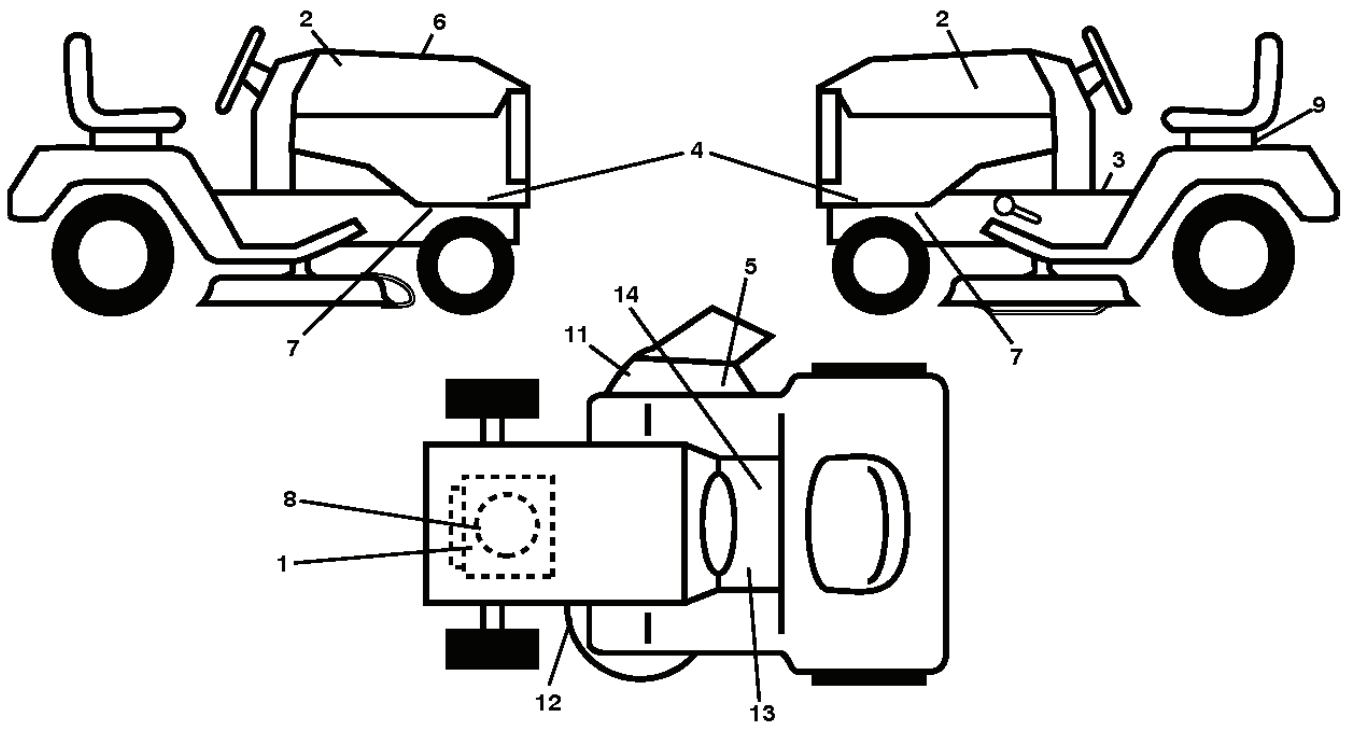

REF.	PART NO.	DESCRIPTION	REMARK	QTY.	KIT
1	581579701	DECAL		0	
2	581627301	DECAL		0	
3	581578101	DECAL		0	
4	532437919	DECAL		0	
5	584904601	DECAL		1	
6	532442547	DECAL		0	
7	581579601	DECAL		0	
8	532437410	DECAL		0	
9	532145005	DECAL		0	
11	581579301	DECAL		0	
12	581580004	DECAL		0	
13	581724001	DECAL		0	
14	581578001	DECAL		0	
--	581724801	DECAL		0	
--	532439681	PLATE		0	
--	532439682	PAD		0	
--	581724601	DECAL		0