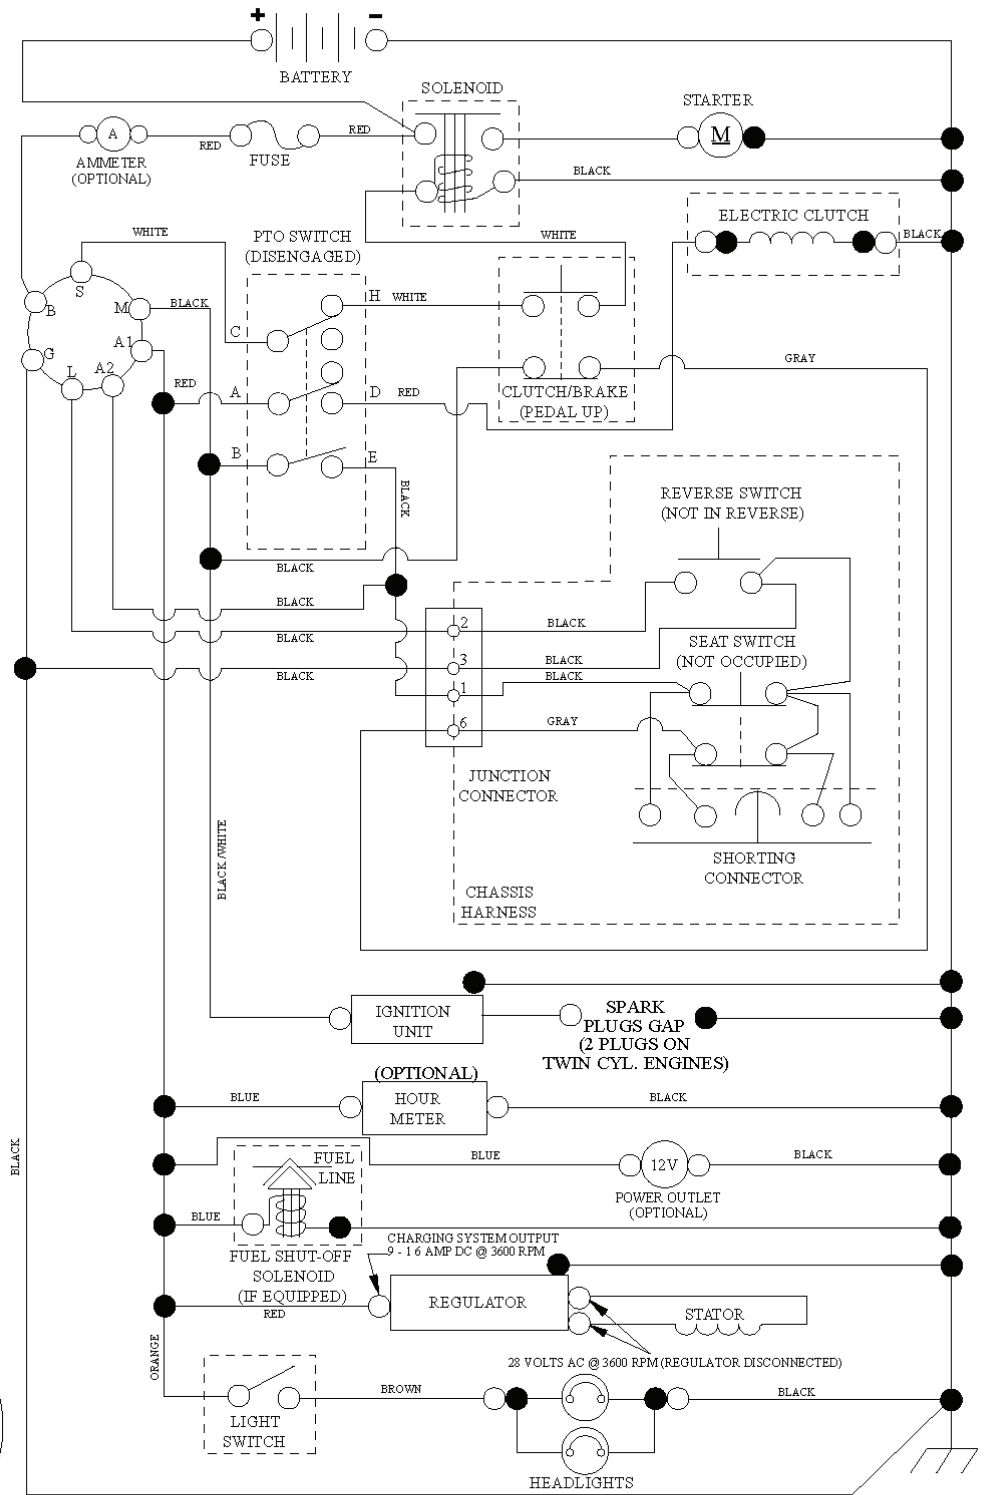

POSITION	CIRCUIT	"MAKE"
OFF	M+G+A1	
RUN/OVERRIDE	B+A1	
RUN	B+A1	L+A2
START	B+S+A1	

WIRING INSULATED CLIPS
NOTE: IF WIRING INSULATED
CLIPS WERE REMOVED FOR
SERVICING OF UNIT, THEY
SHOULD BE RE-INSTALLED TO
PROPERLY SECURE YOUR
WIRING.

●
NON-REMOVABLE
CONNECTIONS

○
REMOVABLE
CONNECTIONS