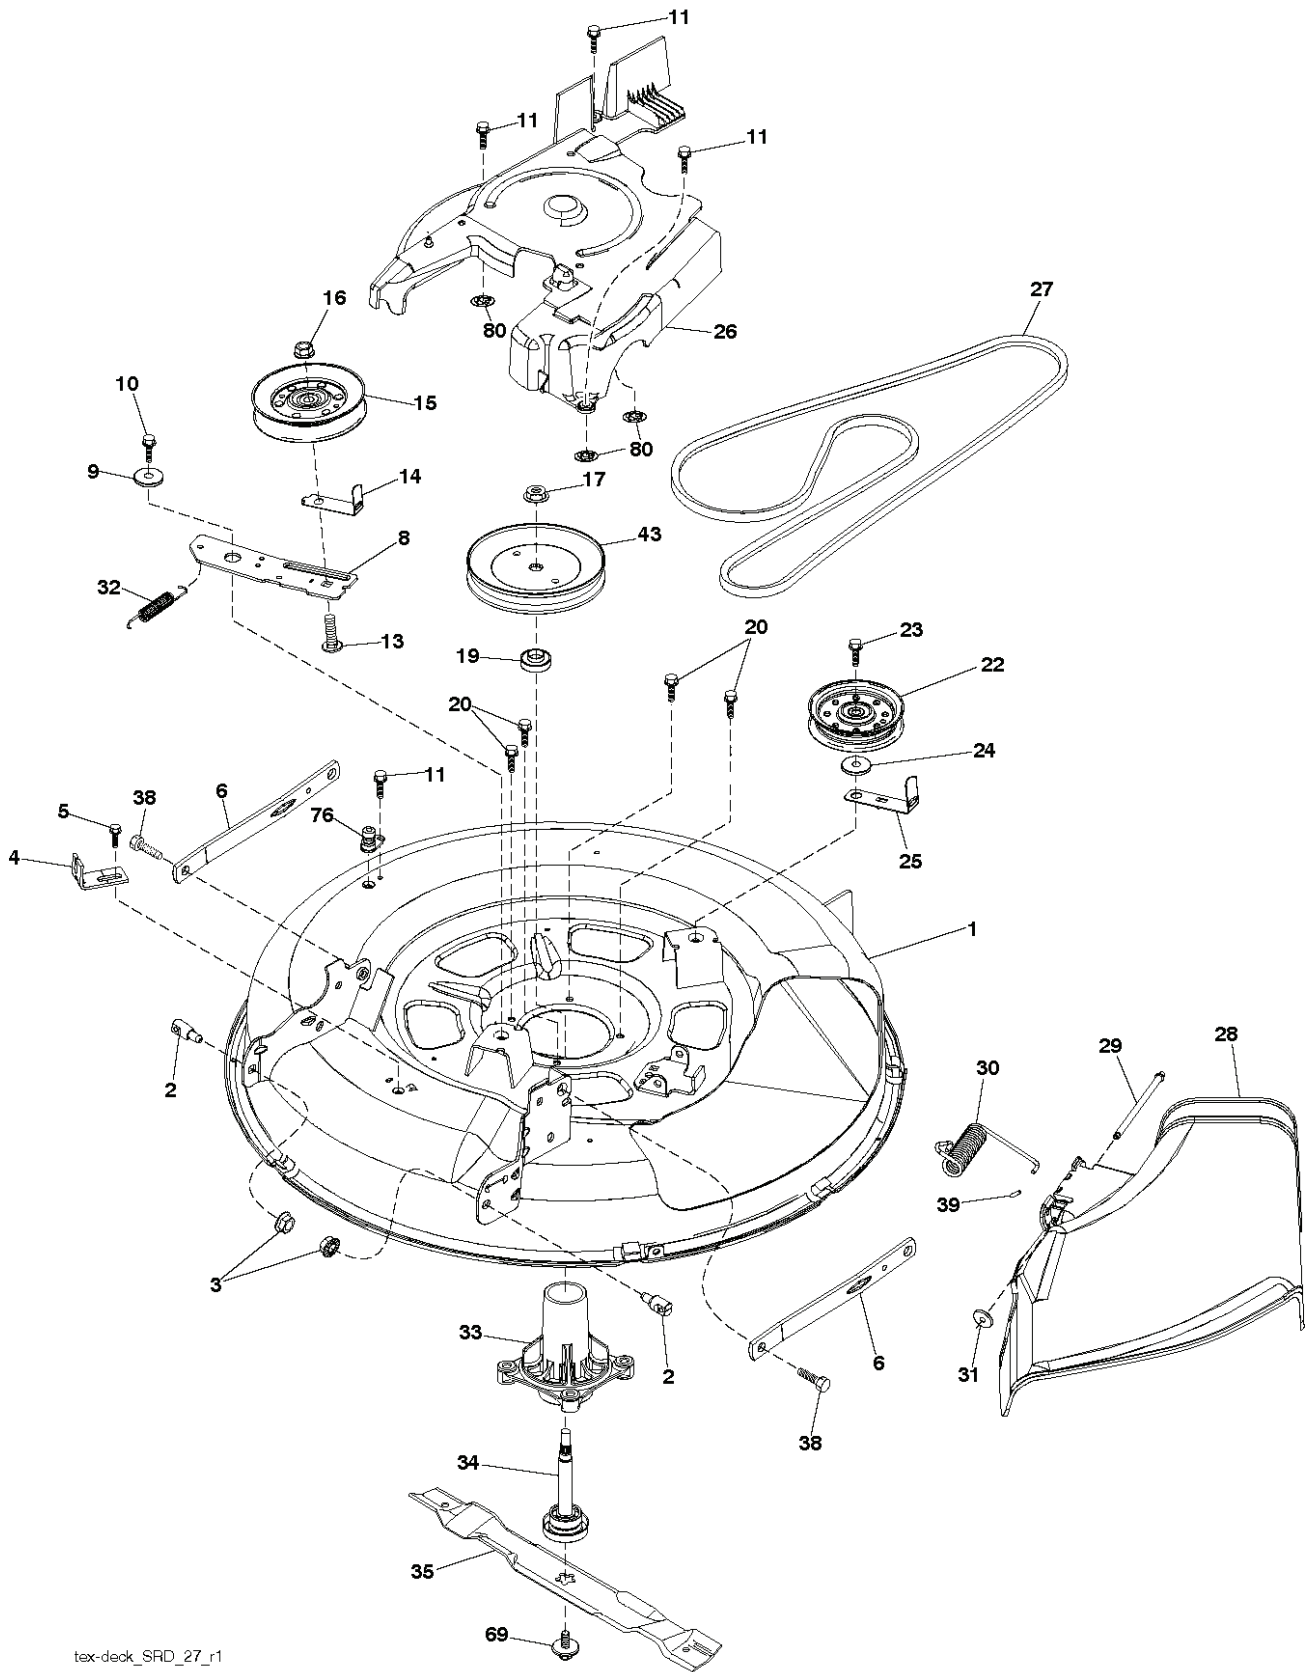

REF.	PART NO.	DESCRIPTION	REMARK	QTY.	KIT
2	532422027	SHAFT		0	
3	532195231	LEVER		0	
7	580962301	GRIP		0	
10	532196314	SPRING		0	
87	532194209	SPRING		0	
88	532410710	SPRING		0	
89	819191912	WASHER		0	
90	532194208	PIN		0	
91	532195181	LINK		0	
97	817000612	SCREW		0	
98	532195264	LINK		0	
100	873930600	NUT		0	
101	532407003	LINK		0	
113	819171912	WASHER		0	

●
NON-REMOVABLE
CONNECTIONS

○
REMOVABLE
CONNECTIONS

seat-tex_6-tex LT

REF.	PART NO.	DESCRIPTION	REMARK	QTY.	KIT
1	532439819	SEAT		0	
2	532180166	BRACKET		0	
3	532140675	STRAP		0	
6	873800600	NUT		0	
7	532124181	SPRING		0	
8	532171877	BOLT		0	
10	532196977	PLATE		0	
21	532171852	BOLT		0	
37	873800500	LOCK NUT		0	
40	532197661	HANDLE		0	
41	532198200	SPRING		0	
43	874760612	BOLT		0	
44	819133812	WASHER		0	

REF.	PART NO.	DESCRIPTION	REMARK	QTY.	KIT
1	532442048	CUTTING DECK		0	
2	532195161	STUD		0	
3	873900500	NUT		0	
4	532417645	BRACKET		0	
5	817000510	BOLT		0	
6	532418863	ARM		0	
8	532420252	ARM		0	
9	532199092	SPACER		0	
10	817000616	SCREW		0	
11	532137729	SCREW		0	
13	872110612	BOLT		0	
14	532156085	BELT GUIDE		0	
15	532146763	PULLEY		0	
16	873900600	NUT		0	
17	532400234	NUT		0	
19	585323901	BEARING		0	
20	532173984	SCREW		0	
22	532175820	PULLEY		0	
23	817490628	SCREW		0	
24	819132012	WASHER		0	
25	532420253	BELT GUARD		0	
26	532420255	COVER		0	
27	532419271	BELT		0	
28	532417344	DEFLECTOR		0	
29	532420895	HINGE PIN		0	
30	532197026	TORSION SPRING		0	
31	532110452	NUT		0	
32	532197251	SPRING		0	
33	532187281	BEARING HOUSING		0	
34	587256501	SHAFT		0	
35	532419273	RIDE ON BLADE		0	
38	532196539	BOLT		0	
39	532105304	HUB CAP		0	
43	532416877	PULLEY		0	
69	584309301	SCREW		1	
76	532415598	HOSE COUPLING		0	
80	532423062	NUT		1	
--	587253301	MANDREL	MANDREL ASSEMBLY (Includes housing (key# 33), shaft assembly (key# 34) and bearing (key# 19) only - pulley/nut/washer and blade molt/washers not included)	0	
--	532438109	CUTTING DECK		0	