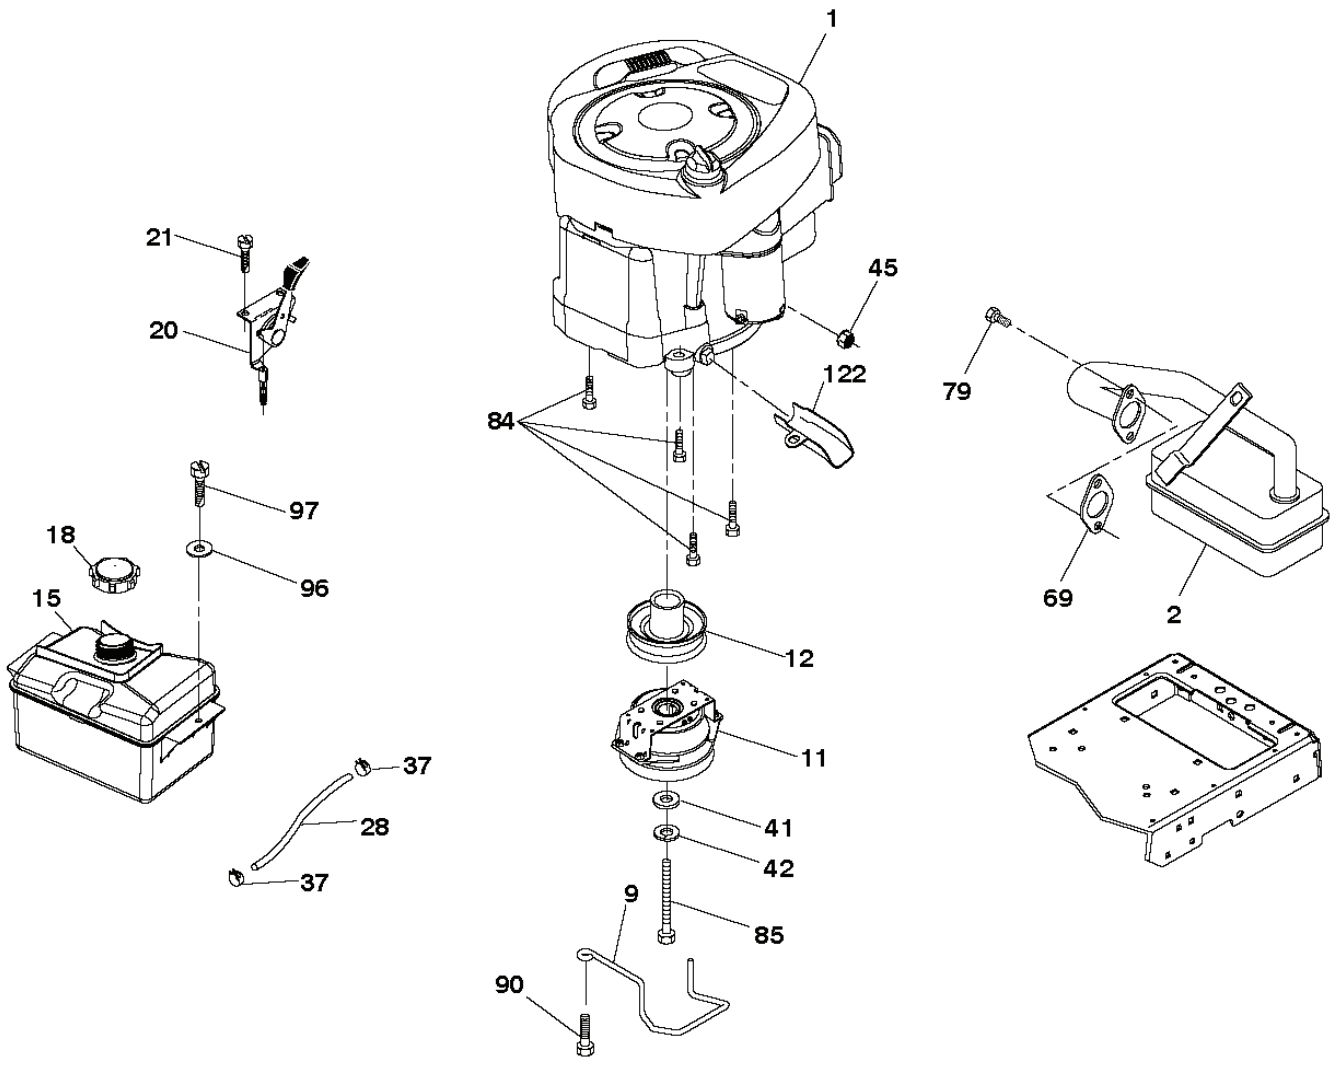

29

OPTIONAL EQUIPMENT
Spark Arrester

engine-tex_BS_99

REF.	PART NO.	DESCRIPTION	REMARK	QTY.	KIT
1	000000000	W/O DESCRIPTION	B&S 21R707-0006-B1 (585403801)	0	
2	532179758	MUFFLER		0	
9	584911601	KEEPER		0	
11	587241501	CLUTCH		0	
12	532402980	PULLEY		0	
15	581289901	TANK		0	
18	532430220	FUEL CAP		0	
20	532183897	CONTROL		0	
21	532416358	SCREW		0	
28	532137040	HOSE		0	
29	532137180	SPARK ARRESTER KIT		0	
37	532123487	HOSE CLAMP		0	
41	532126197	WASHER		0	
42	810040700	WASHER		0	
45	873510400	NUT		0	
69	532165291	GASKET		0	
79	532192334	SCREW		0	
84	817060620	SCREW		0	
85	581332804	BOLT		0	
90	817000616	SCREW		0	
96	819091416	WASHER		0	
97	817670412	SCREW		0	
122	532421922	EXTENSION PIPE		0