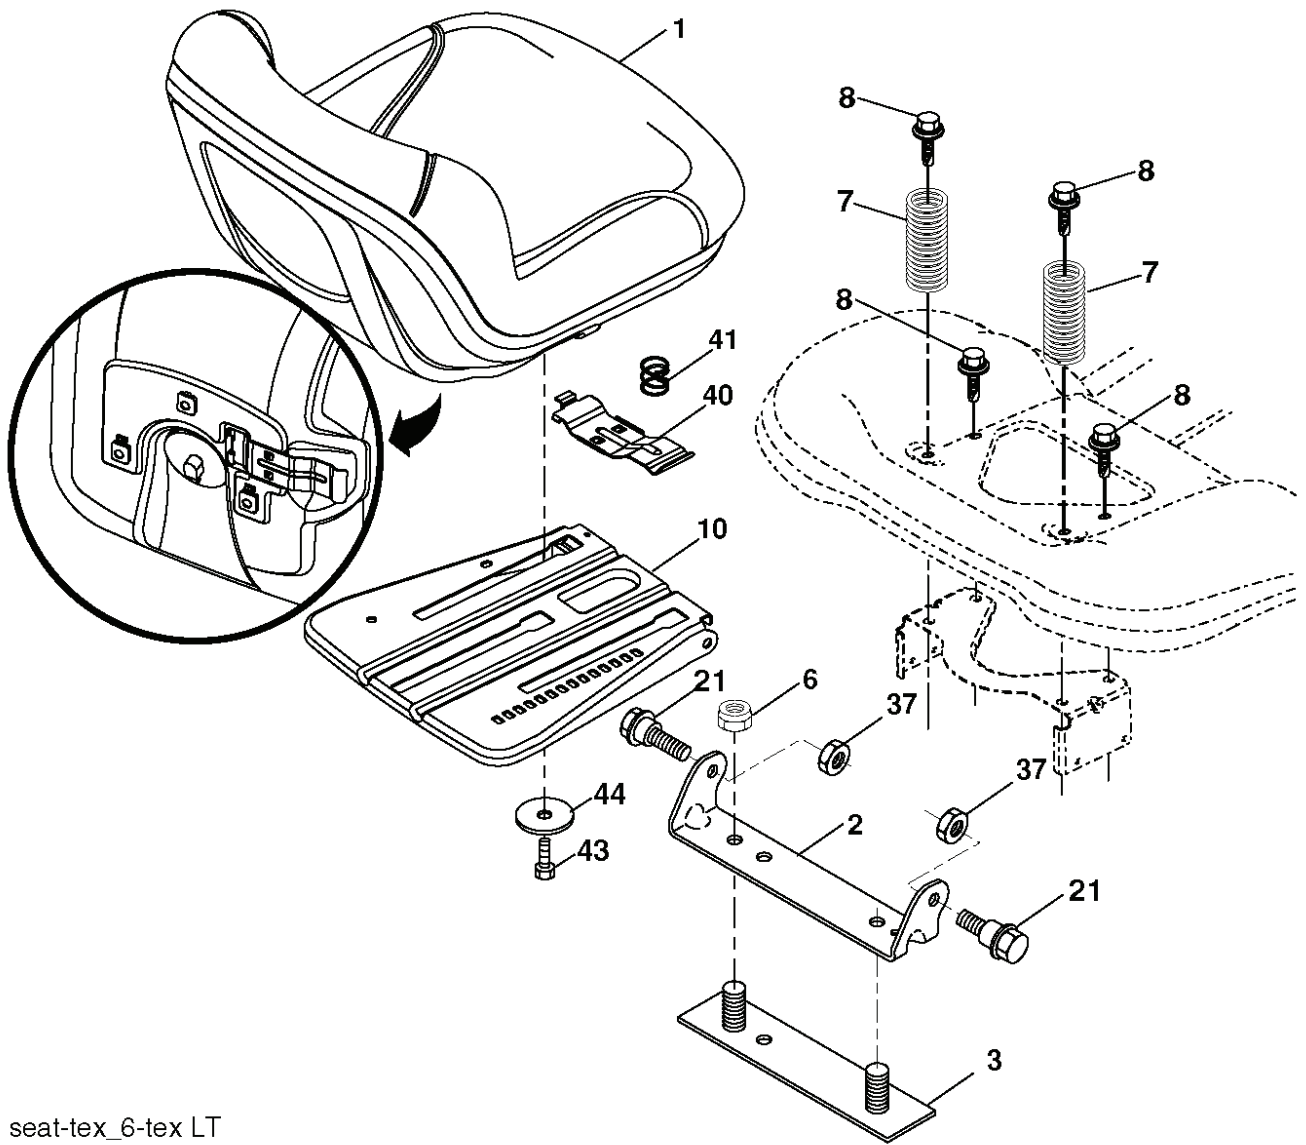

REF.	PART NO.	DESCRIPTION	REMARK	QTY.	KIT
2	532422027	SHAFT		0	
3	532195231	LEVER		0	
7	580962301	GRIP		0	
10	532196314	SPRING		0	
87	532194209	SPRING		0	
88	532410710	SPRING		0	
89	819191912	WASHER		0	
90	532194208	PIN		0	
91	532195181	LINK		0	
97	817000612	SCREW		0	
98	532195264	LINK		0	
100	873930600	NUT		0	
101	532407003	LINK		0	
113	819171912	WASHER		0	

PTO SWITCH
(MATING SIDE)

IGNITION SWITCH

POSITION	CIRCUIT	"MAKE"
OFF	M+G+A1	
RUN/OVERRIDE	B+A1	
RUN	B+A1	L+A2
START	B+S+A1	

CHASSIS HARNESS
CONNECTOR
(MATING SIDE)

DASH HARNESS
CONNECTOR

WIRING INSULATED CLIPS
NOTE: IF WIRING INSULATED
CLIPS WERE REMOVED FOR
SERVICING OF UNIT, THEY
SHOULD BE RE-INSTALLED TO
PROPERLY SECURE YOUR
WIRING.

●
NON-REMOVABLE
CONNECTIONS

○
REMOVABLE
CONNECTIONS

seat-tex_6-tex LT

REF.	PART NO.	DESCRIPTION	REMARK	QTY.	KIT
1	532439819	SEAT		0	
2	532180166	BRACKET		0	
3	532140675	STRAP		0	
6	873800600	NUT		0	
7	532124181	SPRING		0	
8	532171877	BOLT		0	
10	532196977	PLATE		0	
21	532171852	BOLT		0	
37	873800500	LOCK NUT		0	
40	532197661	HANDLE		0	
41	532198200	SPRING		0	
43	874760612	BOLT		0	
44	819133812	WASHER		0	