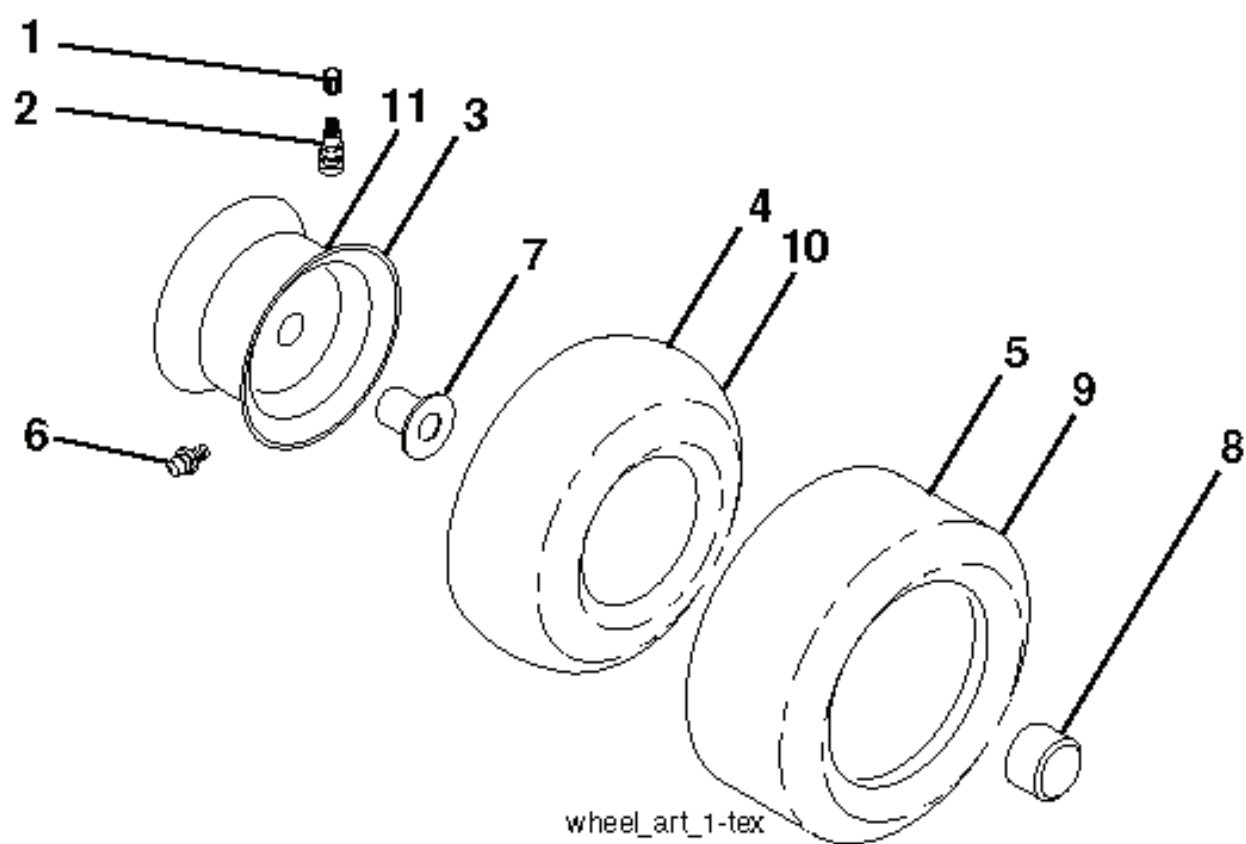

REF.	PART NO.	DESCRIPTION	REMARK	QTY.	KIT
1	532059192	CAP VALVE		0	
2	532065139	NIPPLE		0	
3	532425261	RIM	Front 6" x 3.25"	0	
4	532421652	TUBE	(Service Item Only)	0	
5	532123410	TIRE	Front 13" x 5.0"-6"	0	
6	532124957	FITTING	(Front Wheel Only)	0	
7	532124959	BEARING	(Front Wheel Only)	0	
8	532175039	HUB CAP		0	
9	532106230	TIRE	Rear 16" x 6.5"-8"	0	
10	532007154	HOSE	(Service Item Only)	0	
11	532425262	RIM	Rear 8" x 5.375"	0	
--	532144334	SEALING FOAM		0	
	PART NO.		REMARK		KIT