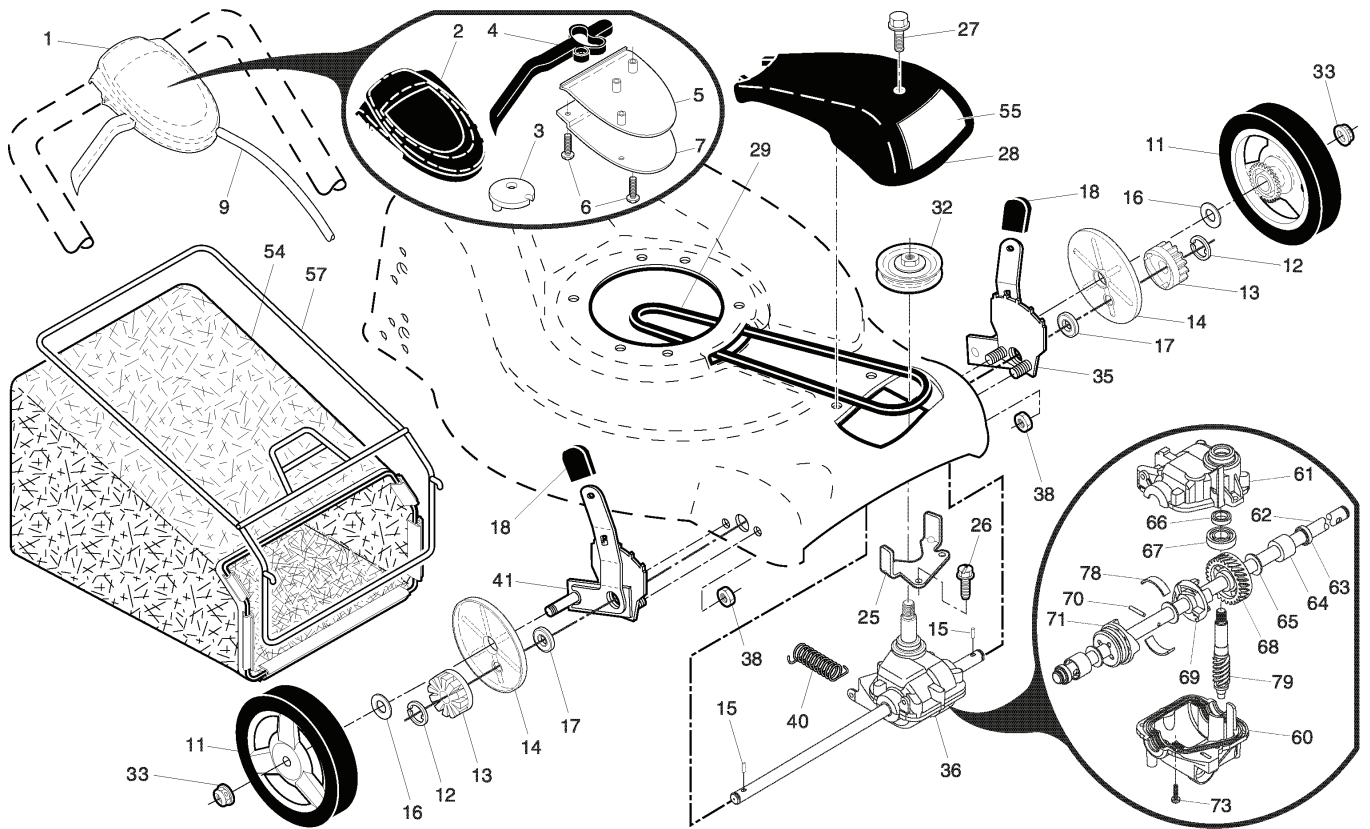

R53 SV, 96141005801, 961410058, 2008-0

SPARE PARTS LIST

ROTARY LAWN MOWER - - MODEL NUMBER R53SV (96141005801) PRODUCT NUMBER 961 41 00-58

REF.	PART NO.	DESCRIPTION	REMARK	QTY.	KIT
1	532407316	DRIVE CONTROL		1	
2	532411673	COVER		1	
3	532406262	PULLEY		1	
4	532190039	LEVER		1	
5	532411664	COVER		1	
6	532181698	SCREW		1	
7	532400723	BRACKET		1	
9	532406259	CABLE ASSY		1	
11	532411081	WHEEL		1	
12	812000058	E-CLIP		1	
13	532403849	PINION		1	
14	532189403	DUST COVER		1	
15	532404845	PAWL DRIVE		1	
16	532067725	WASHER		1	
17	532191039	BEARING		1	
18	532701037	KNOB		1	
25	532411663	GUIDE COURROIE		1	
26	532163409	SCREW		1	
27	532175262	SCREW		1	
28	532185579	DRIVE COVER		1	
29	532194149	BELT		1	
32	532194018	PULLEY		1	
33	532409148	NUT		1	
35	532408862	WHEEL ADJ KIT LH		1	
36	532404833	GEARCASE ASSEMBLY, COMPLETE		1	
38	873800400	NUT		1	
40	532406558	SPRING		1	
41	532408891	WHEEL		1	
54	532401903	BAG		1	
55	532193557	DECAL		1	
57	532411950	FRAME		1	
61	532410726	CASE		1	
62	532410949	SHAFT OUTPUT		1	
63	532183508	SEAL, OUTPUT SHAFT		1	
64	532183511	BUSHING		1	
65	532183509	WASHER		1	
66	532183514	SEAL, INPUT SHAFT		1	
67	532183506	BALL BEARING		1	
68	532410729	GEAR		1	
69	532410732	FIXED DOG CLUTCH		1	
70	532410733	PEN		1	
71	532410730	MOVEABLE DOG CLUTCH		1	
73	532183513	SCREW		1	
74	532410734	CASE		1	
78	532410731	SPRING		1	
79	532410727	SHAFT WORM		1	