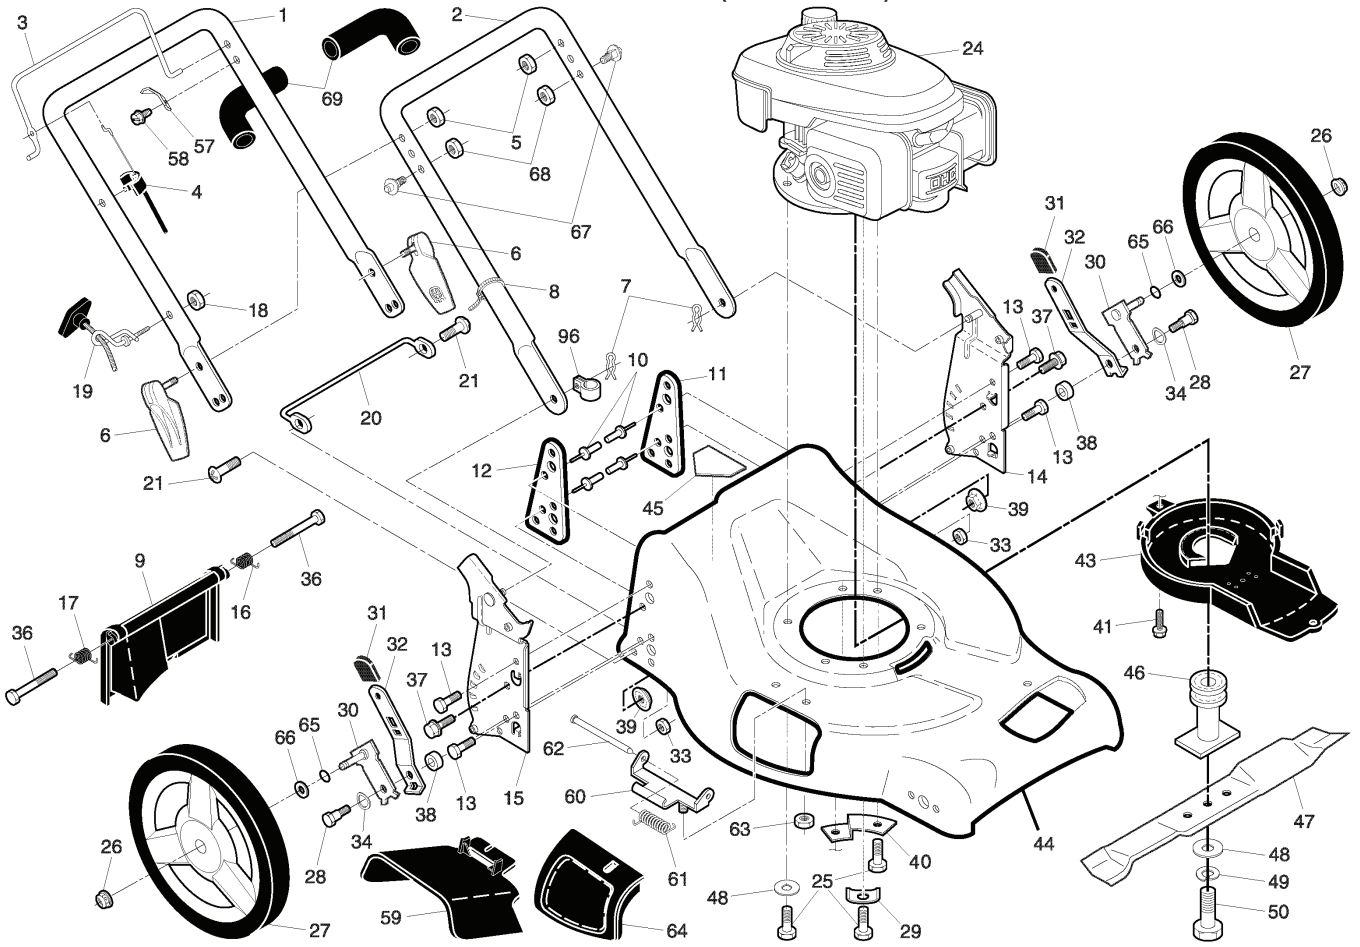

ROTARY LAWN MOWER - - MODEL NUMBER R53SV (96141005801) PRODUCT NUMBER 961 41 00-58

REF.	PART NO.	DESCRIPTION	REMARK	QTY.	KIT
1	532416840	HANDLE		1	
2	532417031	HANDLE HALF		1	
3	532197019	CONTROL		1	
4	532183567	CABLE		1	
5	532415351	NUT		1	
6	532416668	KNOB		1	
7	532051793	PIN		1	
8	532066426	HOOP		1	
9	532406985	DEFLECTOR		1	
10	532128415	RIVET		1	
11	532410540	BRACKET		1	
12	532410542	BRACKET		1	
13	817060410	SCREW		1	
14	532196037	BRACKET		1	
15	532196036	BRACKET		1	
16	532405417	SPRING		1	
17	532405418	SPRING		1	
18	532132004	NUT		1	
19	532194788	GUIDE		1	
20	532413543	FOOT.GUARD.21.DOMED.CE*SUBS/2*		1	
21	817490416	SCREW		1	
25	532150406	BOLT		1	
26	532409149	NUT		1	
27	532410815	WHEEL ASSY		1	
28	532401638	BOLT		1	
29	532125078	WASHER		1	
30	532413141	ARM		1	
31	532701037	KNOB		1	
32	532409889	SELECTOR SPRING		1	
33	873800500	LOCK NUT		1	
34	532401630	WASHER		1	
36	532184193	BOLT		1	
37	874780512	SCREW		1	
38	532401629	SPACER		1	
39	532155377	NUT		1	
40	532190939	BRACKET		1	
41	532192325	SCREW		1	
43	532405844	SHIELD KIT		1	
44	532408016	KIT.HSG.21.FGD.MC.ORG.*SUBS/2*		1	
45	532182166	DECAL		1	
46	532197752	BLADE ADAPTER / PULLEY		1	
47	532199377	MOWER BLADE		1	
48	532851074	WASHER		1	
49	532850263	WASHER		1	
50	532851084	SCREW		1	
57	532125162	PLATE		1	
58	532750634	SCREW		1	
59	532185582	DEFLECTOR		1	
60	532175735	HINGE		1	
61	532193000	HINGE		1	
62	532175650	ROD		1	
63	873800400	NUT		1	
64	532185576	DOOR		1	
65	532197480	O-RING		1	
66	532088348	WASHER		1	
67	532199255	PEN		1	
68	532751153	NUT		1	
69	532182748	HANDLE		1	
96	532197991	CLIP		1	
-	532182191	LABEL WARNING		1	
-	532400120	OPERATORS MANUAL		1	
-	532400121	OPERATORS MANUAL		1