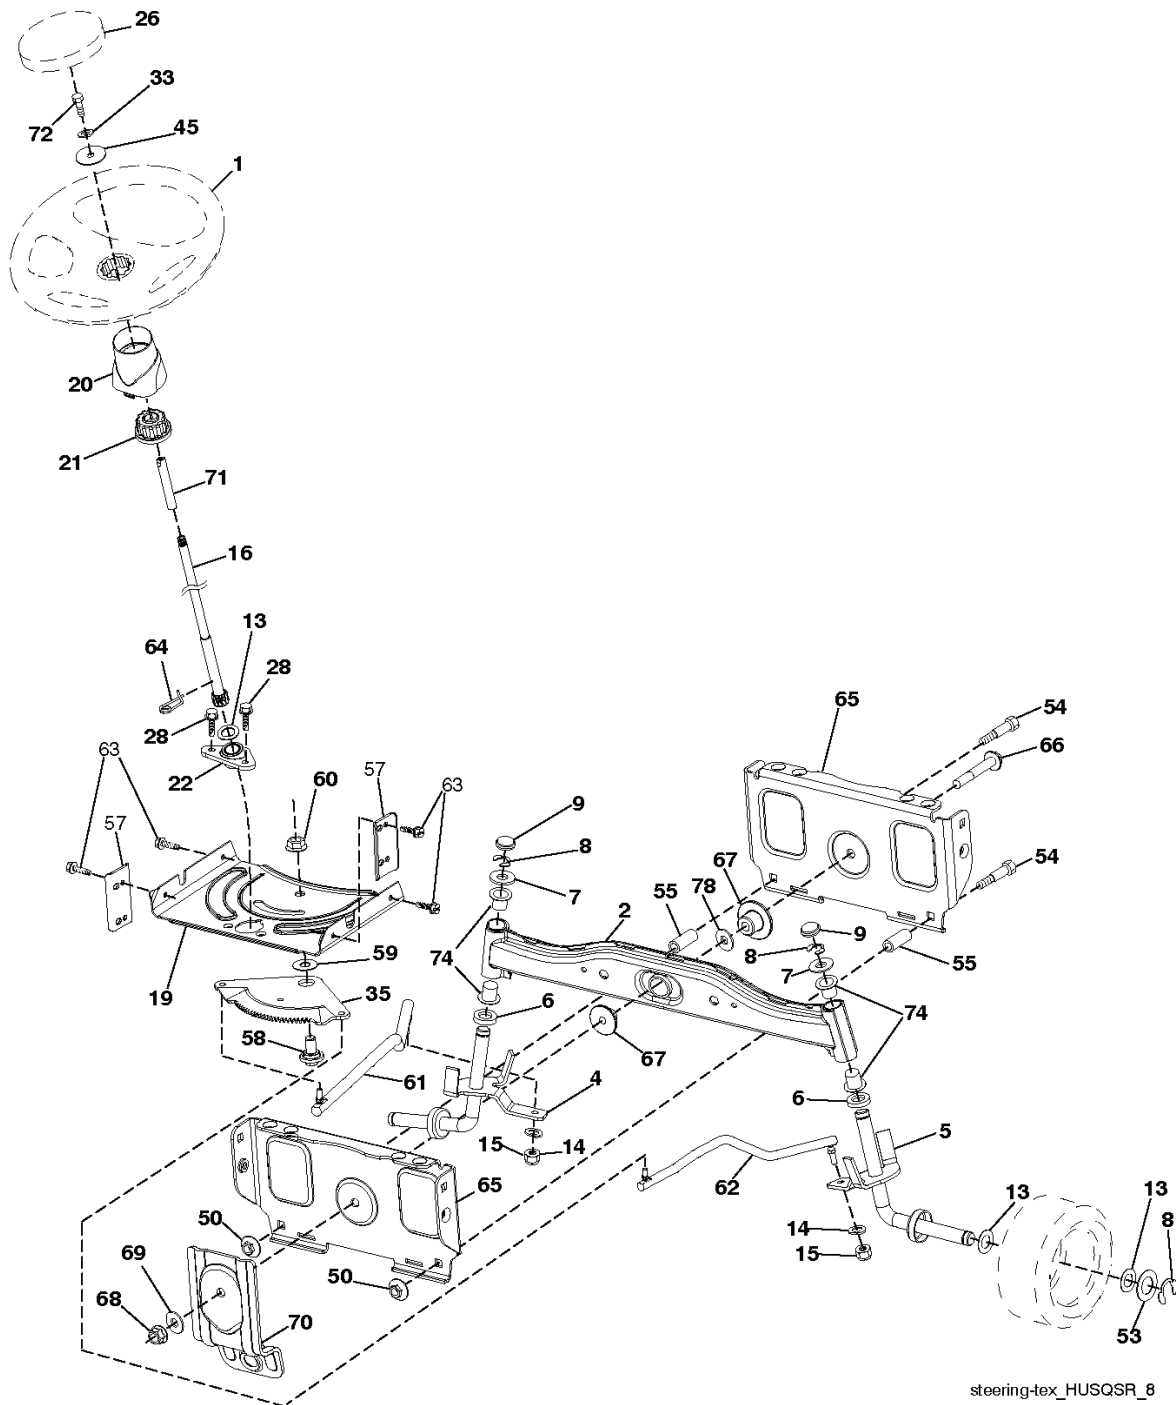

REF.	PART NO.	DESCRIPTION	REMARK	QTY.	KIT
1	532194251	HOUSING		1	
6	532195186	ARM		1	
7	532416358	SCREW		1	
8	532193003	SCREW		1	
11	532193957	RIDE ON BLADE		1	
13	532192872	SHAFT ASSY		1	
14	532187281	BEARING HOUSING		1	
15	532110485	BEARING		1	
19	532196539	BOLT		1	
21	873680500	NUT		1	
23	532192557	HINGE		1	
24	532105304	HUB CAP		1	
25	532197026	TORSION SPRING		1	
26	532110452	NUT		1	
27	532401472	DEFLECTOR		1	
29	532131491	SHAFT		1	
30	532173984	SCREW		1	
31	532187690	WASHER		1	
32	532199789	PULLEY		1	
33	532400234	NUT		1	
34	872110612	BOLT		1	
37	819131316	WASHER		1	
38	532199541	BELT GUIDE		1	
40	873900600	NUT		1	
42	532198410	SPRING		1	
43	532197256	SPRING		1	
46	532137729	SCREW		1	
55	532197249	ARM		1	
56	532199092	SPACER		1	
57	817000616	SCREW		1	
59	532141043	GUARD		1	
60	532199471	ARM		1	
63	532199470	ARM		1	
64	532199790	LINK		1	
67	532403012	HANDLE		1	
68	532408381	BELT		1	
69	872140505	BOLT		1	
70	532401246	CLUTCH		1	
122	532197258	BELT GUIDE		1	
123	532197259	BELT GUIDE		1	
144	532193414	BELT GUIDE		1	
145	532193197	PULLEY		1	
147	532401872	SPRING		1	
152	532408714	CABLE		1	
188	532195161	STUD		1	
189	873900500	NUT		1	
195	817000612	SCREW		1	
199	532400095	BAFFLE		1	
209	819133210	WASHER		1	
--	532192870	SPINDLE		1	
--	532400422	CUTTING DECK		1	

○
 REMOVABLE
 CONNECTIONS

●
 NON-REMOVABLE
 CONNECTIONS

seat-tex_7-vgt

REF.	PART NO.	DESCRIPTION	REMARK	QTY.	KIT
1	532197518	SEAT		1	
2	532180166	BRACKET		1	
3	532140675	STRAP		1	
6	873800600	NUT		1	
7	532124181	SPRING		1	
8	532171877	BOLT		1	
10	532196977	PLATE		1	
21	532171852	BOLT		1	
37	873800500	LOCK NUT		1	
40	532197661	HANDLE		1	
41	532198200	SPRING		1	
43	874760612	BOLT		1	
44	819133812	WASHER		1	