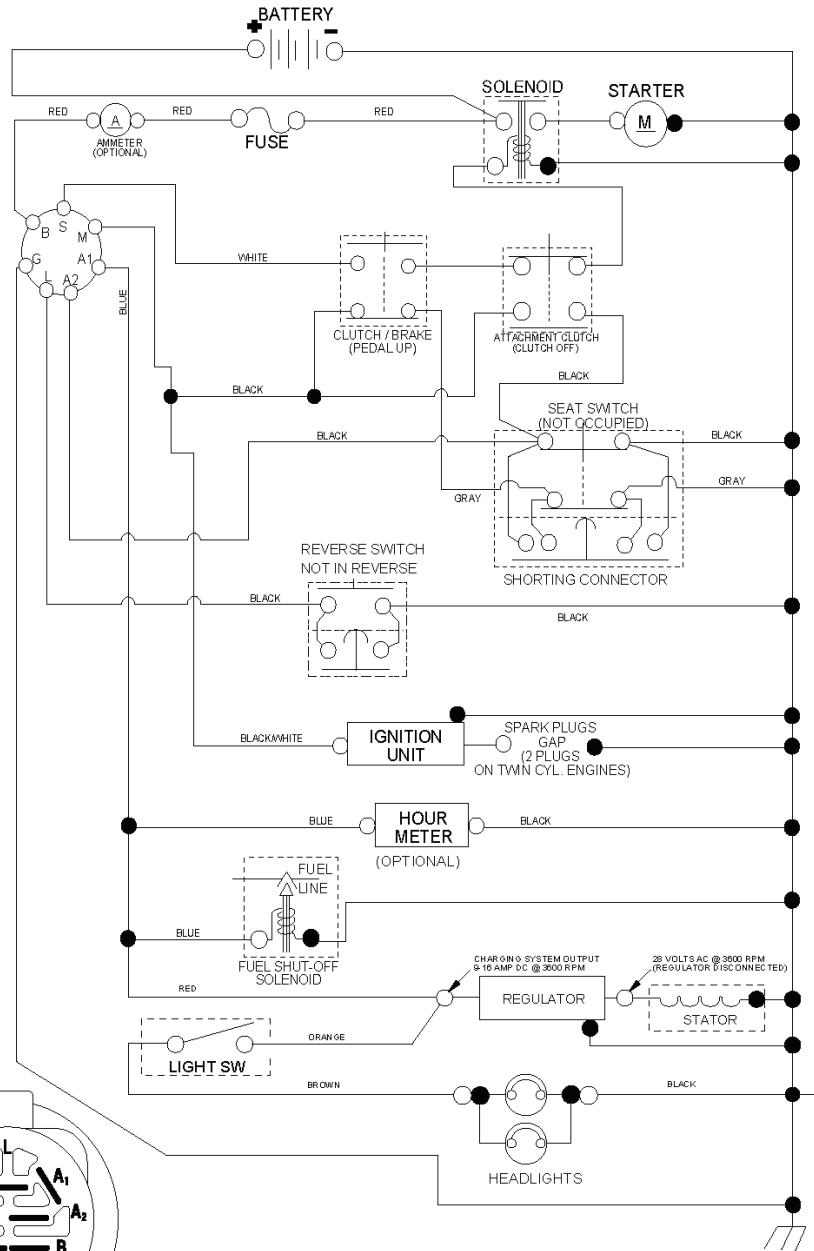

SCH02

IGNITION SWITCH

POSITION	CIRCUIT "MAKE"
OFF	M+G+A1
RUN/OVERRIDE	B+A1
RUN	B+A1 L+A2
START	B + S + A1

WIRING INSULATED CLIPS
NOTE: IF WIRING INSULATED CLIPS
WERE REMOVED FOR SERVICING OF
UNIT, THEY SHOULD BE RE-INSTALLED
TO PROPERLY SECURE YOUR WIRING.

○
REMOVABLE
CONNECTIONS

●
NON-REMOVABLE
CONNECTIONS