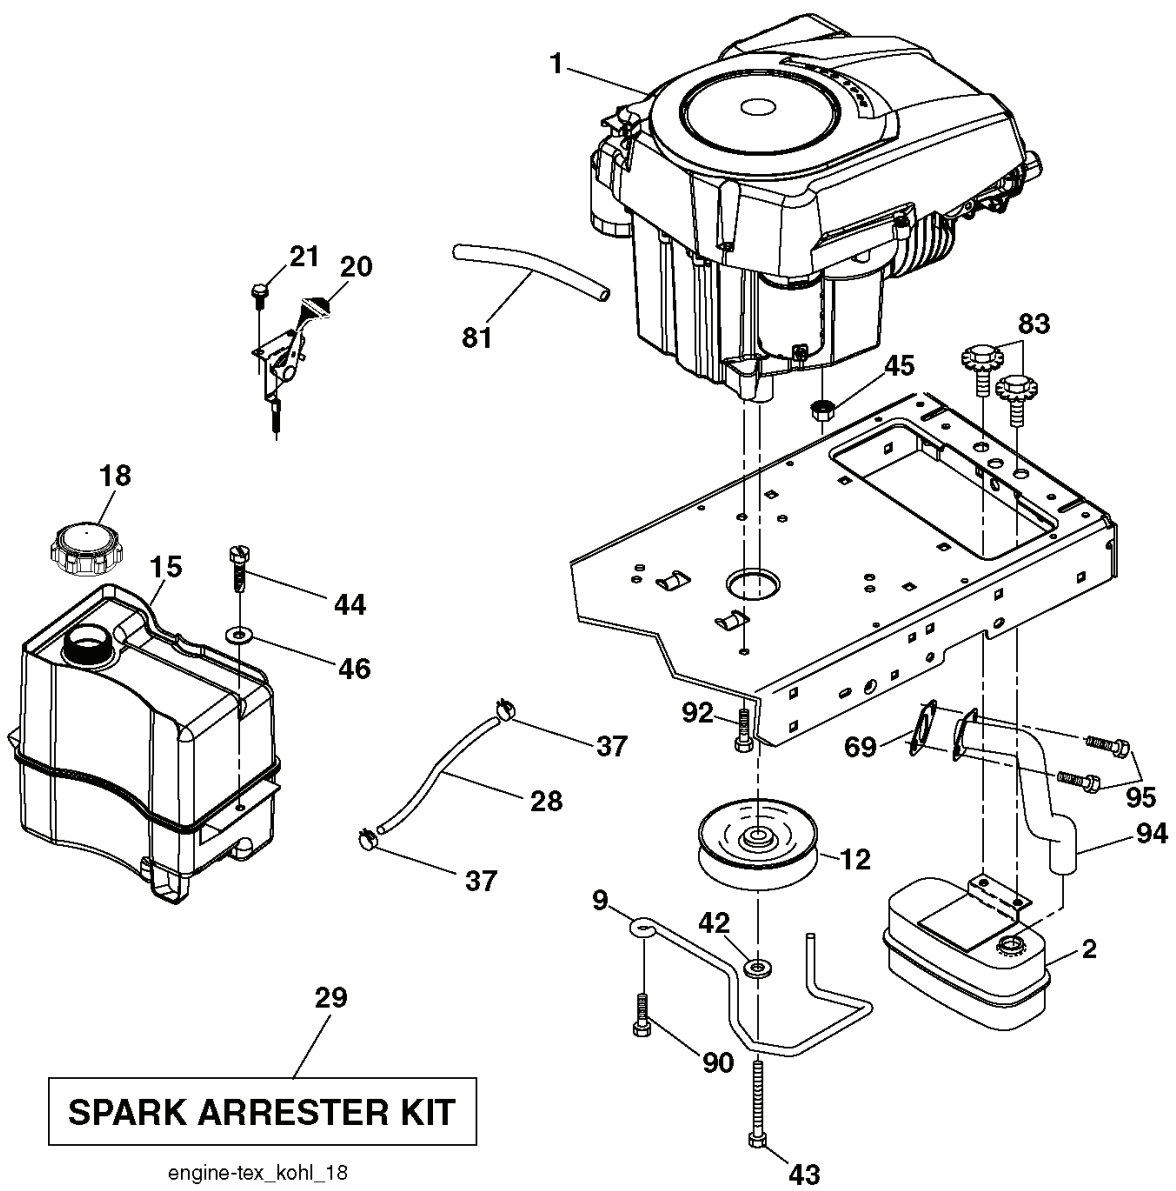

T02S

With 12V Outlet Option

With Service Minder Option

REF.	PART NO.	DESCRIPTION	REMARK	QTY.	KIT
1	532163465	BATTERY		1	
2	874760412	BOLT		1	
8	532193228	BOX		1	
16	532176138	MICRO SWITCH		1	
21	532400252	HARNESS		1	
22	532004152	BULB		1	
25	532412894	CABLE.STARTER.GGA.BL/R*SUBS/2*		1	
26	532175158	FUSE		1	
27	873510400	NUT		1	
28	532198885	CABLE		1	
29	532401545	SWITCH		1	
30	532193350	IGNITION MODULE		1	
33	532411935	KEY		1	
34	532110712	SWITCH		1	
40	532401098	CABLE		1	
41	817720408	SCREW		1	
42	532131563	COVER		1	
43	532192507	SOLENOID		1	
55	817060512	SCREW		1	
71	532400449	CABLE		1	
79	532175242	HOLDER		1	
87	532197802	SWITCH		1	
90	532400725	COVER		1	
92	532196615	CABLE ASSY		1	
93	532192540	SCREW		1	
94	532191834	MODULE.REVERSE.ROS		1	

SPARK ARRESTER KIT

engine-tex_kohl_18

REF.	PART NO.	DESCRIPTION	REMARK	QTY.	KIT
1				1	
2	532188655	MUFFLER		1	
9	532194319	BELT GUIDE		1	
12	532401985	PULLEY		1	
15	532407545	FUEL TANK		1	
18	532425162	LID		1	
20	532183897	CONTROL		1	
21	532416358	SCREW		1	
28	532137040	HOSE		1	
29	532137180	SPARK ARRESTER KIT		1	
37	532123487	HOSE CLAMP		1	
41	810040700	WASHER		1	
42	810040700	WASHER		1	
43	532173937	BOLT		1	
44	817670412	SCREW		1	
45	873510400	NUT		1	
46	819091416	WASHER		1	
69	532185909	GASKET		1	
81	532148456	TUBE		1	
83	532171877	BOLT		1	
90	817000616	SCREW		1	
92	817120616	SCREW		1	
94	532188654	TUBE EXHAUST		1	
95	532192334	SCREW		1	