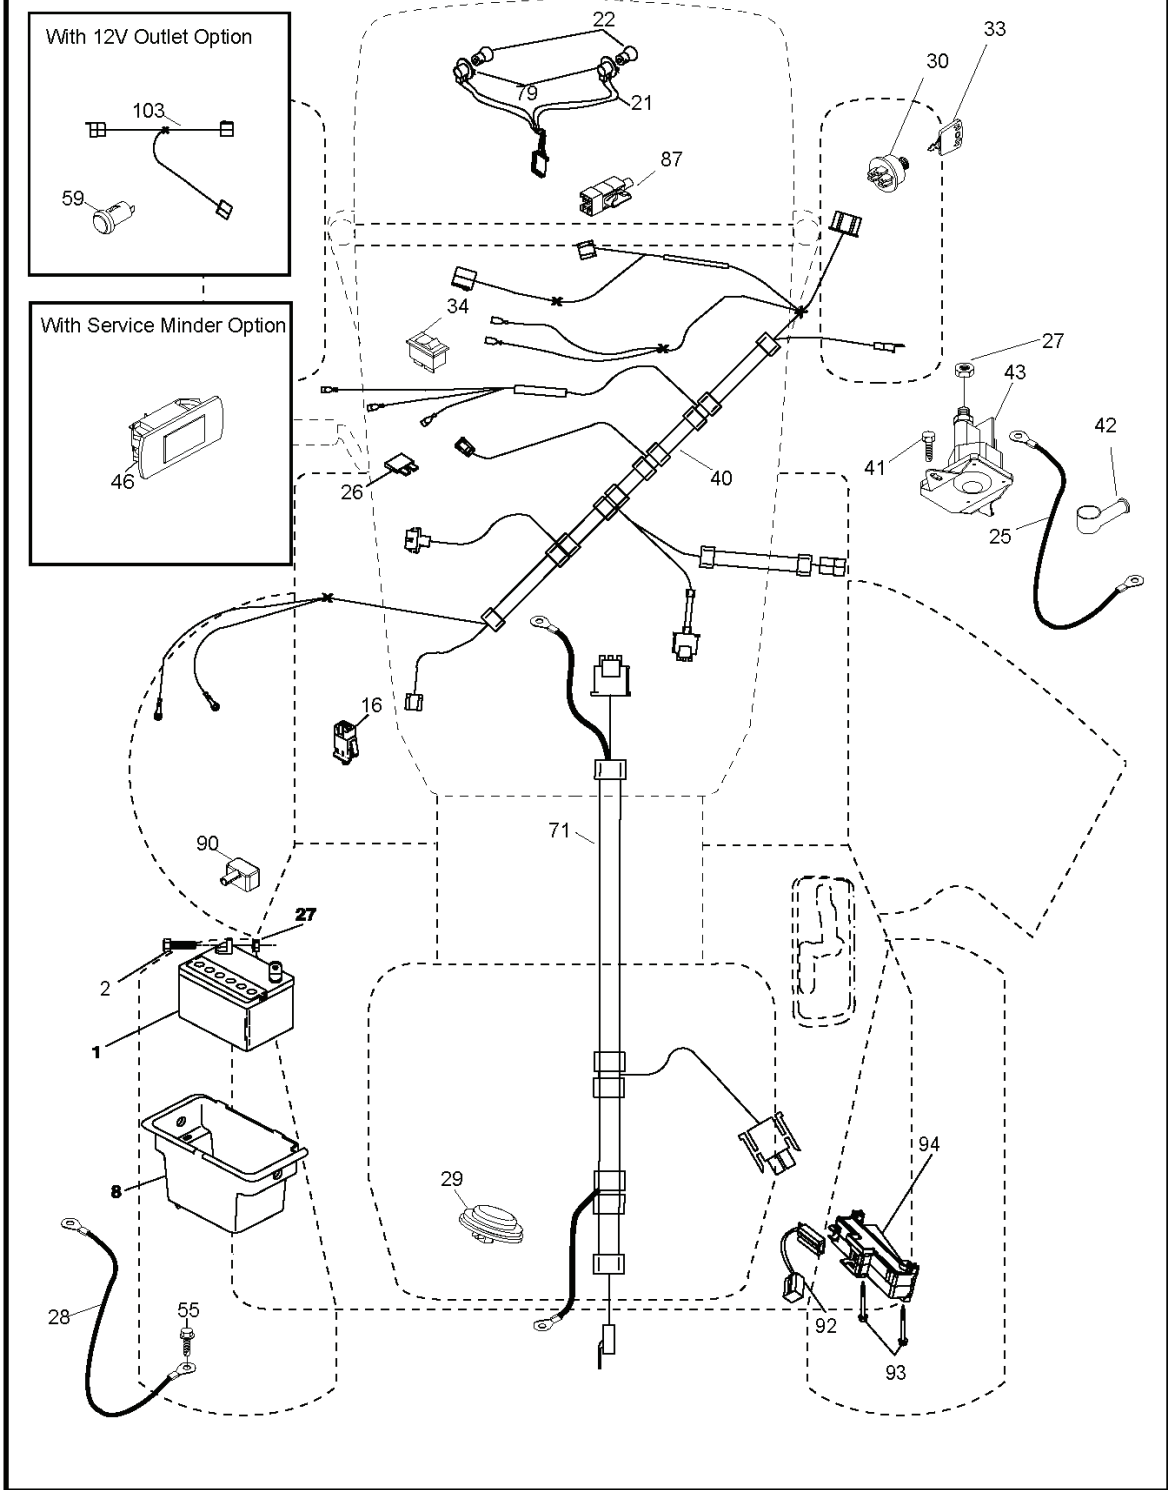

T02S

With 12V Outlet Option

With Service Minder Option

REF.	PART NO.	DESCRIPTION	REMARK	QTY.	KIT
1	532163465	BATTERY		1	
2	874760412	BOLT		1	
8	532193228	BOX		1	
16	532176138	MICRO SWITCH		1	
21	532400252	HARNESS		1	
22	532004152	BULB		1	
25	532412894	CABLE.STARTER.GGA.BL/R*SUBS/2*		1	
26	532175158	FUSE		1	
27	873510400	NUT		1	
28	532198885	CABLE		1	
29	532401545	SWITCH		1	
30	532193350	IGNITION MODULE		1	
33	532411935	KEY		1	
34	532110712	SWITCH		1	
40	532401098	CABLE		1	
41	817720408	SCREW		1	
42	532131563	COVER		1	
43	532192507	SOLENOID		1	
55	817060512	SCREW		1	
71	532400449	CABLE		1	
79	532175242	HOLDER		1	
87	532197802	SWITCH		1	
90	532400725	COVER		1	
92	532196615	CABLE ASSY		1	
93	532192540	SCREW		1	
94	532191834	MODULE.REVERSE.ROS		1