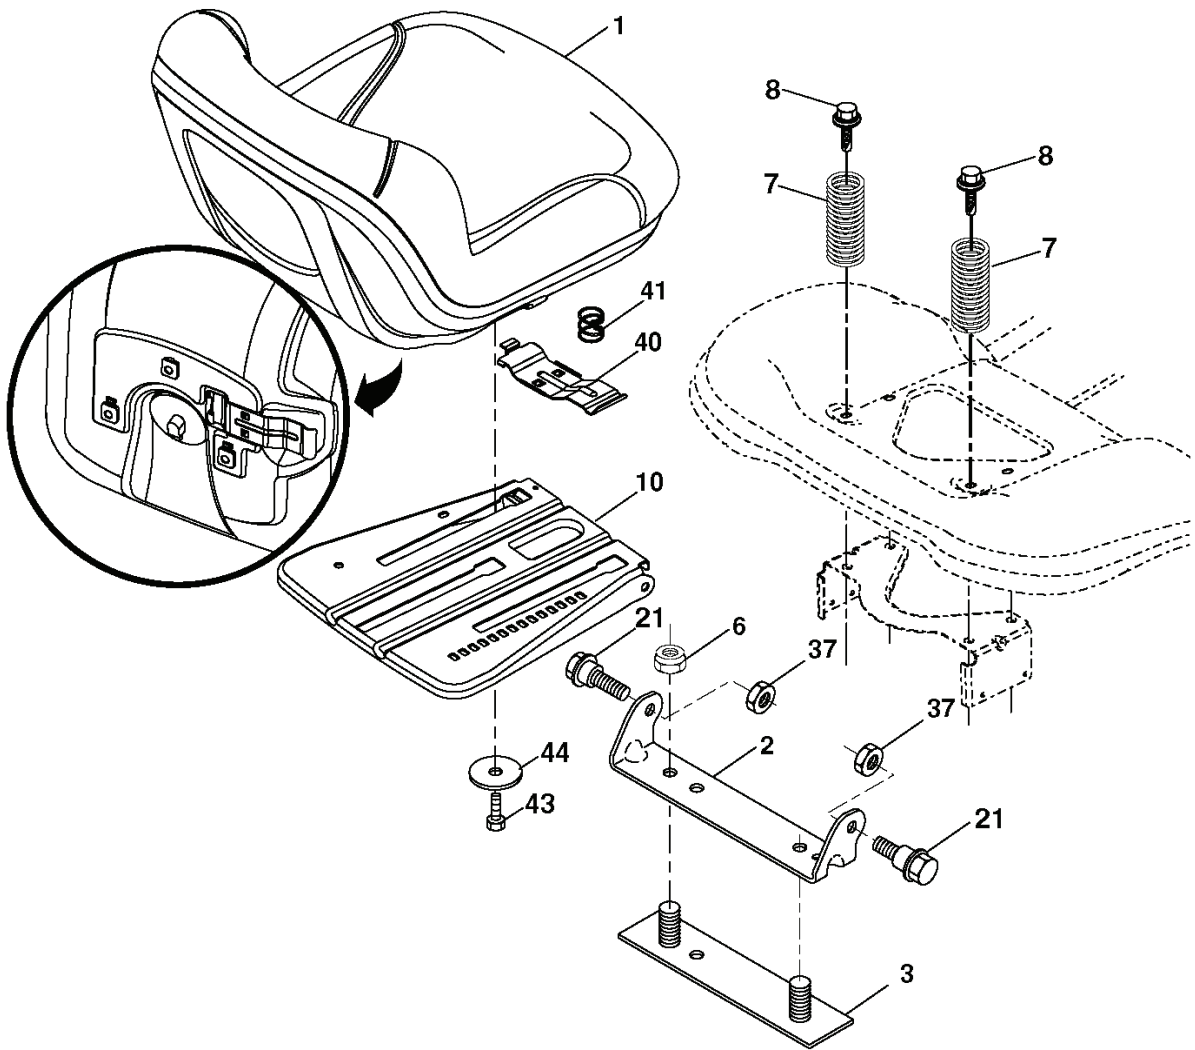

SCH02

IGNITION SWITCH

POSITION	CIRCUIT "MAKE"
OFF	M+G+A1
RUN/OVERRIDE	B+A1
RUN	B+A1 L+A2
START	B + S + A1

WIRING INSULATED CLIPS
 NOTE: IF WIRING INSULATED CLIPS
 WERE REMOVED FOR SERVICING OF
 UNIT, THEY SHOULD BE RE-INSTALLED
 TO PROPERLY SECURE YOUR WIRING.

○
 REMOVABLE
 CONNECTIONS

●
 NON-REMOVABLE
 CONNECTIONS

seat-tex_7-vgt

REF.	PART NO.	DESCRIPTION	REMARK	QTY.	KIT
1	532197518	SEAT		1	
2	532180166	BRACKET		1	
3	532140675	STRAP		1	
6	873800600	NUT		1	
7	532124181	SPRING		1	
8	532171877	BOLT		1	
10	532196977	PLATE		1	
21	532171852	BOLT		1	
37	873800500	LOCK NUT		1	
40	532197661	HANDLE		1	
41	532198200	SPRING		1	
43	874760612	BOLT		1	
44	819133812	WASHER		1	