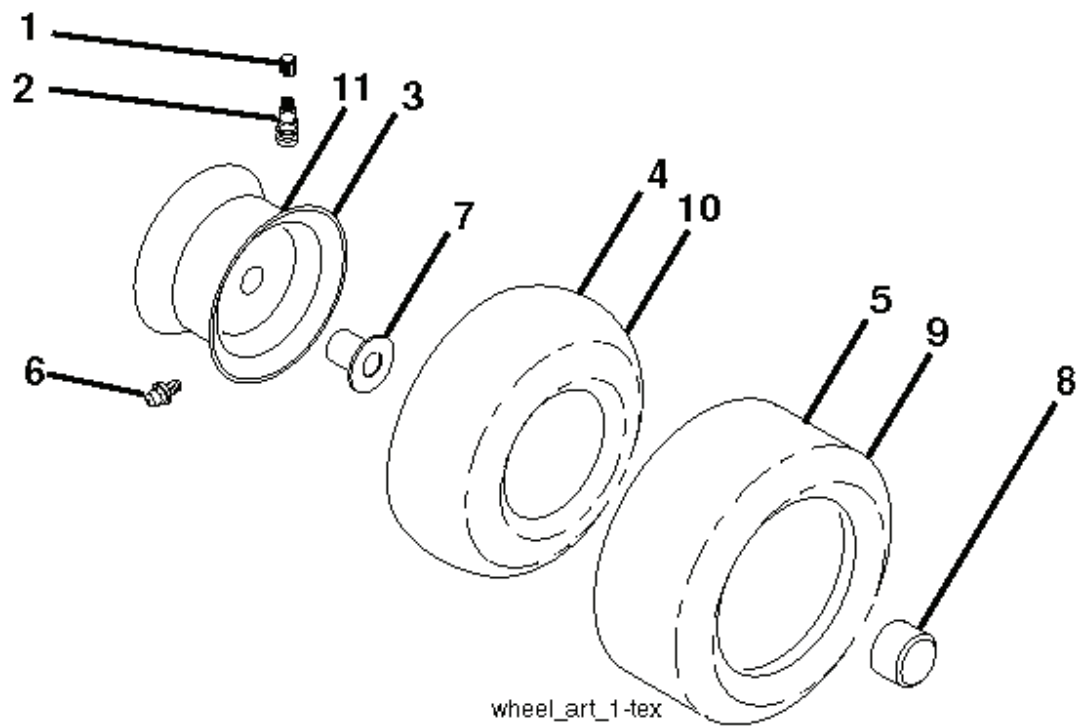

SCH02

IGNITION SWITCH

POSITION	CIRCUIT "MAKE"
OFF	M+G+A1
RUN/OVERRIDE	B+A1
RUN	B+A1 L+A2
START	B + S + A1

WIRING INSULATED CLIPS
 NOTE: IF WIRING INSULATED CLIPS
 WERE REMOVED FOR SERVICING OF
 UNIT, THEY SHOULD BE RE-INSTALLED
 TO PROPERLY SECURE YOUR WIRING.

○
 REMOVABLE
 CONNECTIONS

●
 NON-REMOVABLE
 CONNECTIONS

seat-tex_7-vgt

REF.	PART NO.	DESCRIPTION	REMARK	QTY.	KIT
1	532197518	SEAT		1	
2	532180166	BRACKET		1	
3	532140675	STRAP		1	
6	873800600	NUT		1	
7	532124181	SPRING		1	
8	532171877	BOLT		1	
10	532196977	PLATE		1	
21	532171852	BOLT		1	
37	873800500	LOCK NUT		1	
40	532197661	HANDLE		1	
41	532198200	SPRING		1	
43	874760612	BOLT		1	
44	819133812	WASHER		1	

steering-lex_HUSQSR_8

REF.	PART NO.	DESCRIPTION	REMARK	QTY.	KIT
1	532416480	STEERING WHEEL		1	
2	532418168	AXLE		1	
4	532403087	SPINDLE		1	
5	532403088	SPINDLE		1	
6	532124931	WASHER		1	
7	532121748	WASHER		1	
8	812000029	RETAINER RING		1	
9	532121232	HUB CAP		1	
13	532121749	WASHER		1	
14	810040600	WASHER		1	
15	873540600	NUT		1	
16	532196074	SHAFT		1	
19	532194729	PLATE		1	
20	532411139	STEERING COLUMN TUBE		1	
21	532186737	ADAPTER		1	
22	532194845	BUSHING		1	
26	532415987	KNOB		1	
28	817000612	SCREW		1	
33	810040500	WASHER		1	
35	532194732	PLATE		1	
45	819113812	WASHER		1	
50	873900600	NUT		1	
53	532188967	WASHER		1	
54	874760636	BOLT		1	
55	532414736	SPACER		1	
57	532407465	BRACKET		1	
58	532194747	BOLT		1	
59	532194748	WASHER		1	
60	873971000	NUT		1	
61	532194740	LINK		1	
62	532194741	LINK		1	
63	817000512	SCREW		1	
64	532199849	SPRING RETAINER		1	
65	532194734	BRACKET		1	
66	871020748	BOLT		1	
67	532194737	BUSHING		1	
68	873900700	NUT		1	
69	532199162	WASHER		1	
70	532196197	BRACKET		1	
71	532196075	SHAFT		1	
72	874780572	BOLT		1	
74	532124937	BEARING COL. STRG.		1	
78	532057079	WASHER		1	