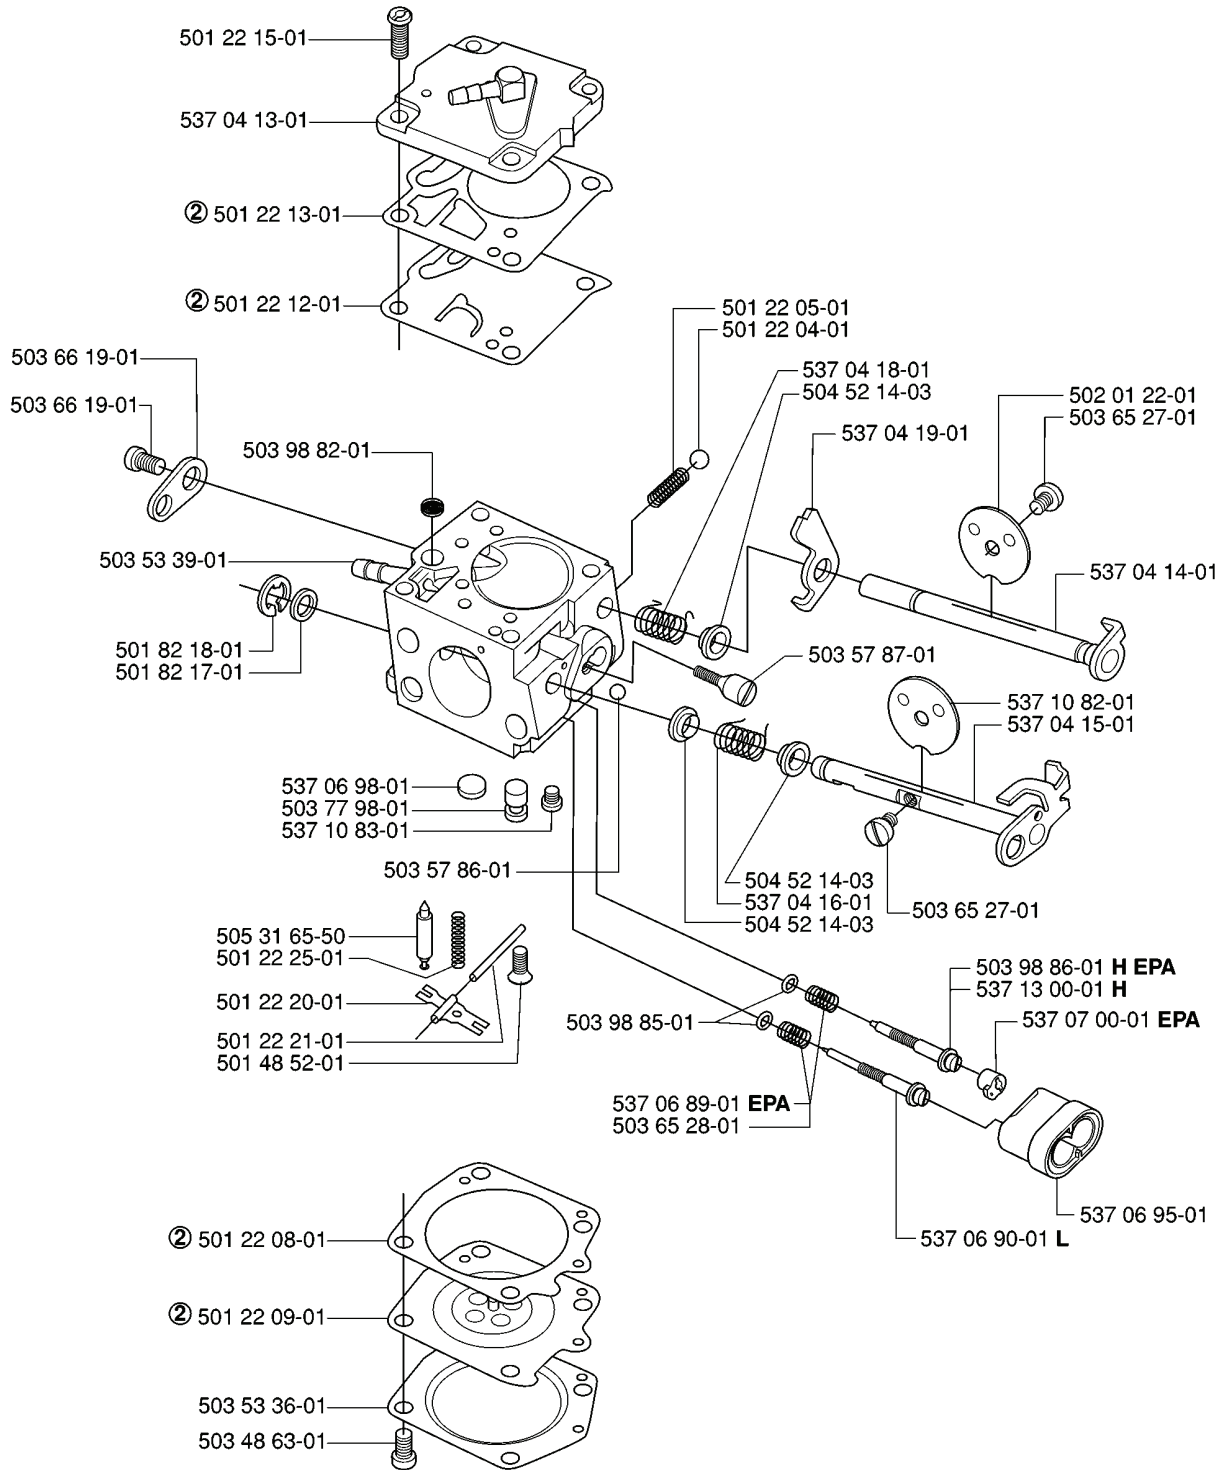

P compl 503 28 04-13
compl 503 28 04-11 EPA, EU

Tilotson HS 299A Tilotson HS 296A EPA

② 501 49 48-02
Packningssats
Set of gaskets
Dichtungssatz
Jeu de joints
Juego de juntas