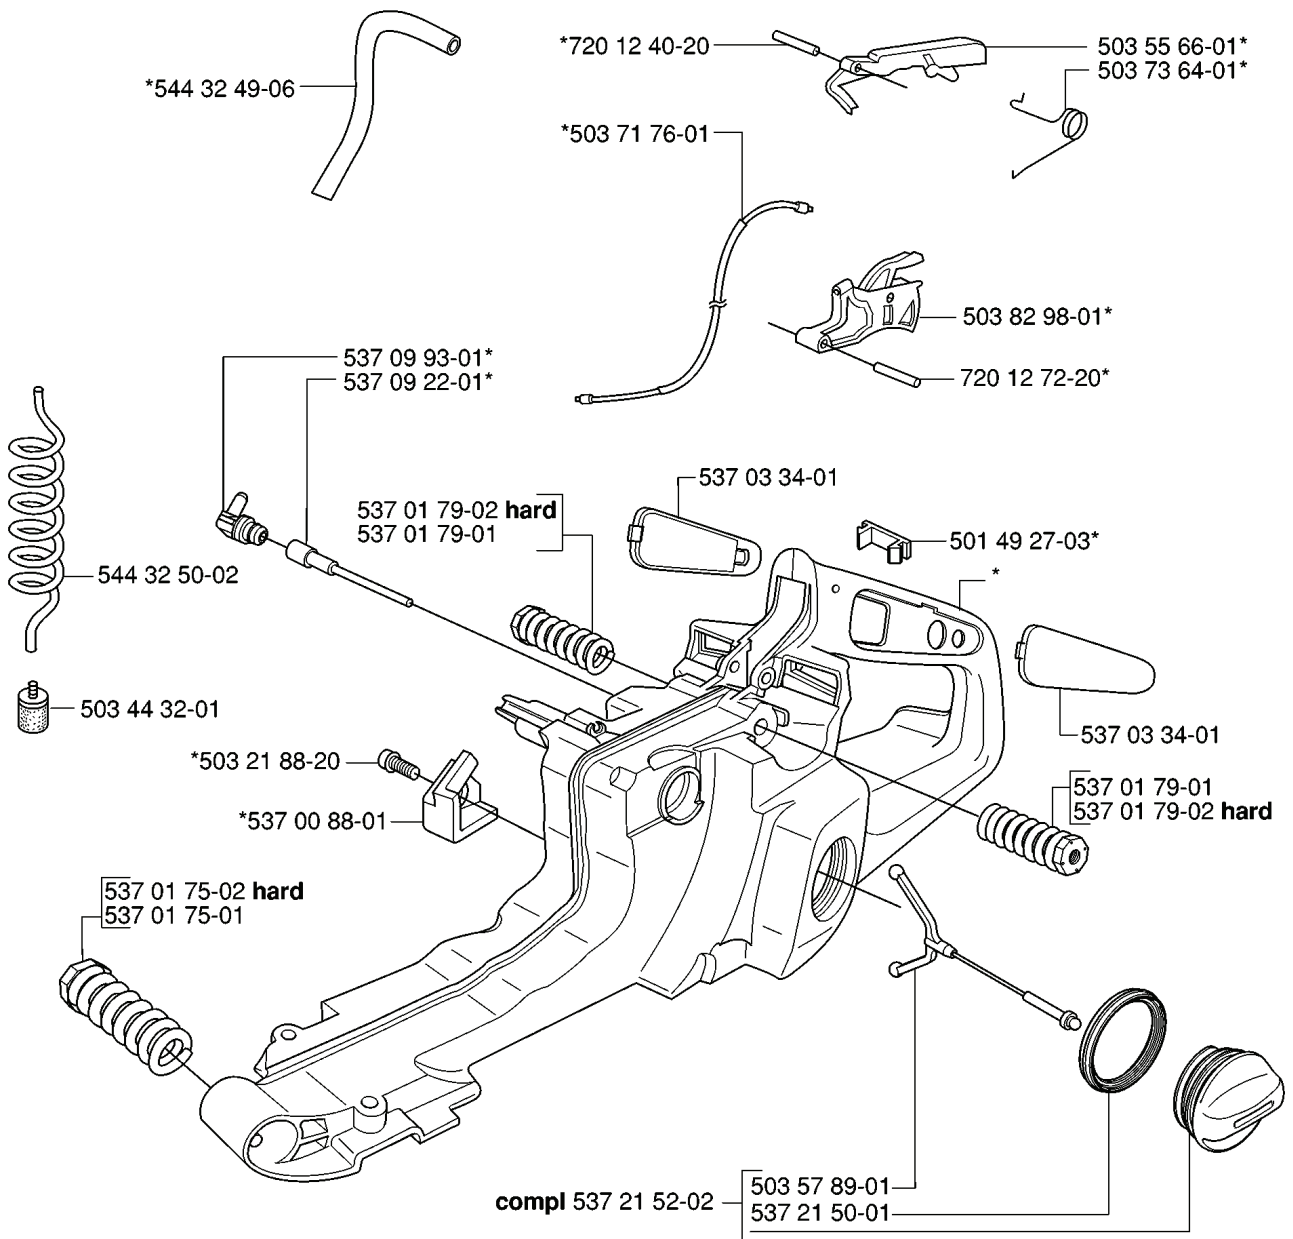

H *compl 537 00 03-71