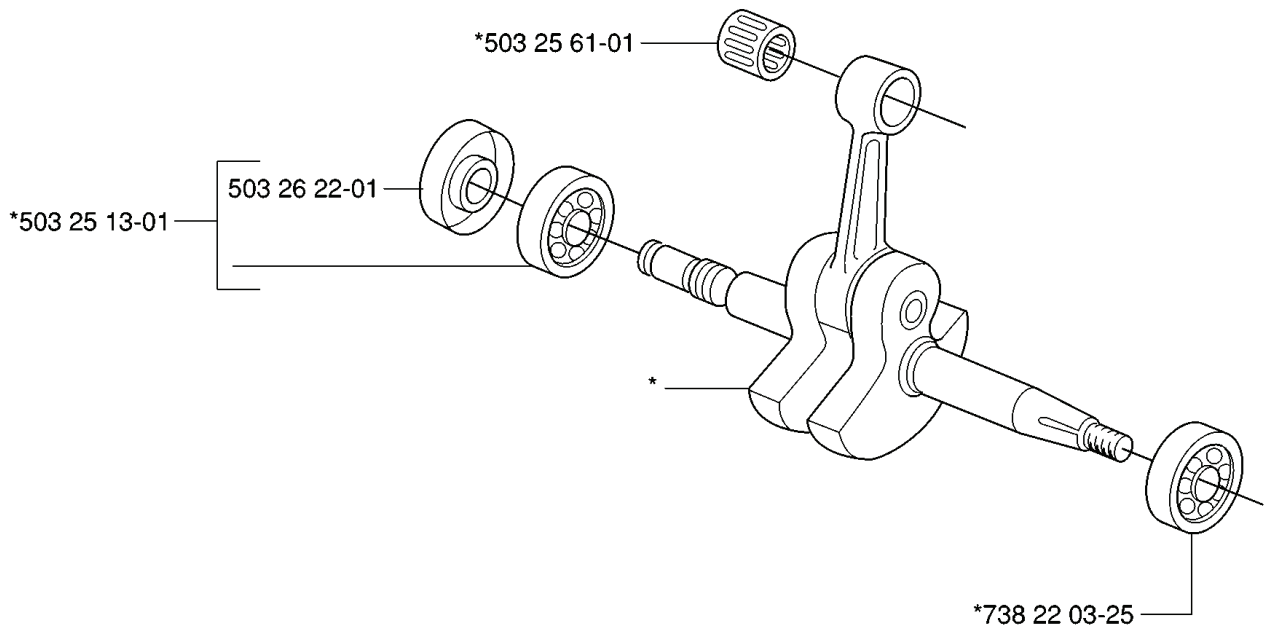

E *compl 503 99 34-04