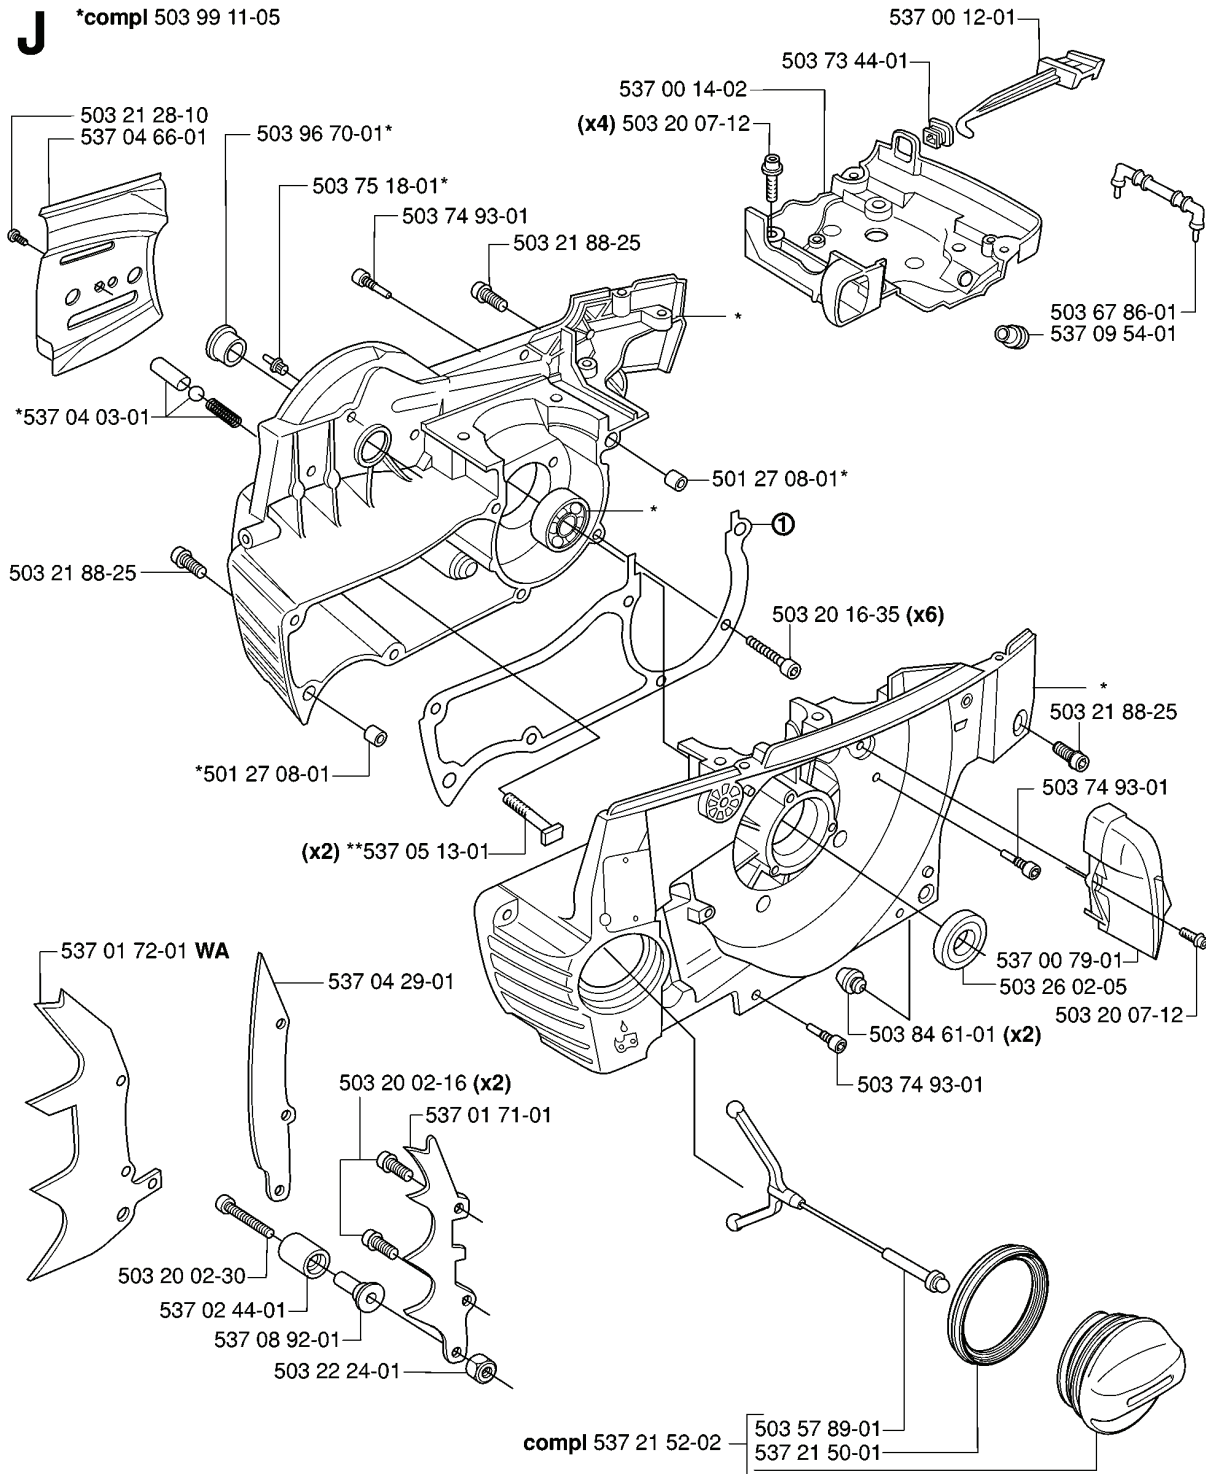

J

*compl 503 99 11-05