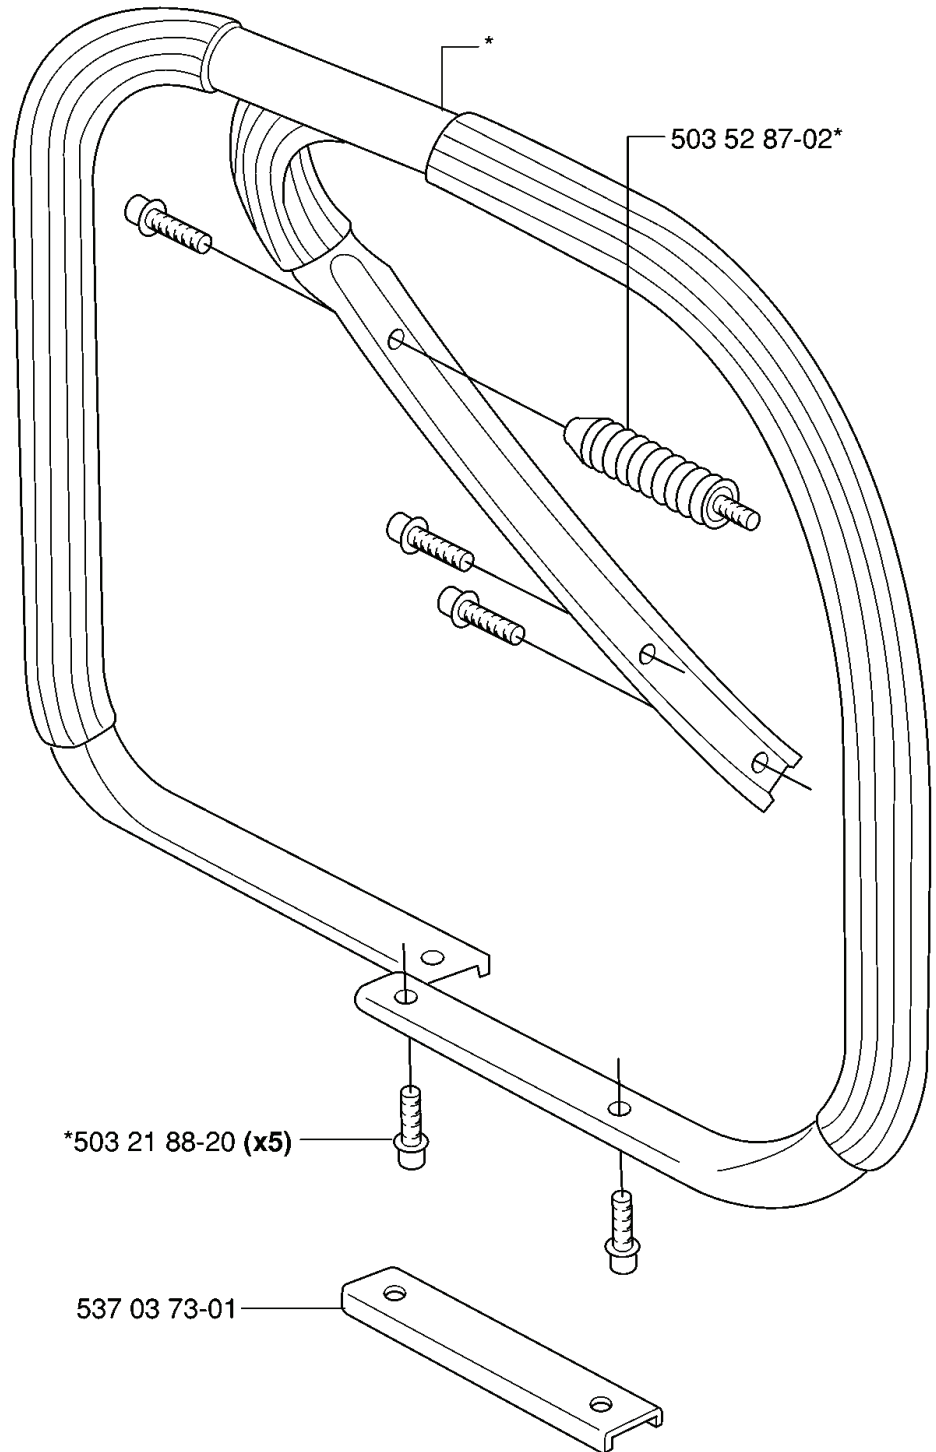

*compl 503 98 67-71 WA
*compl 503 98 67-02 WA (G)