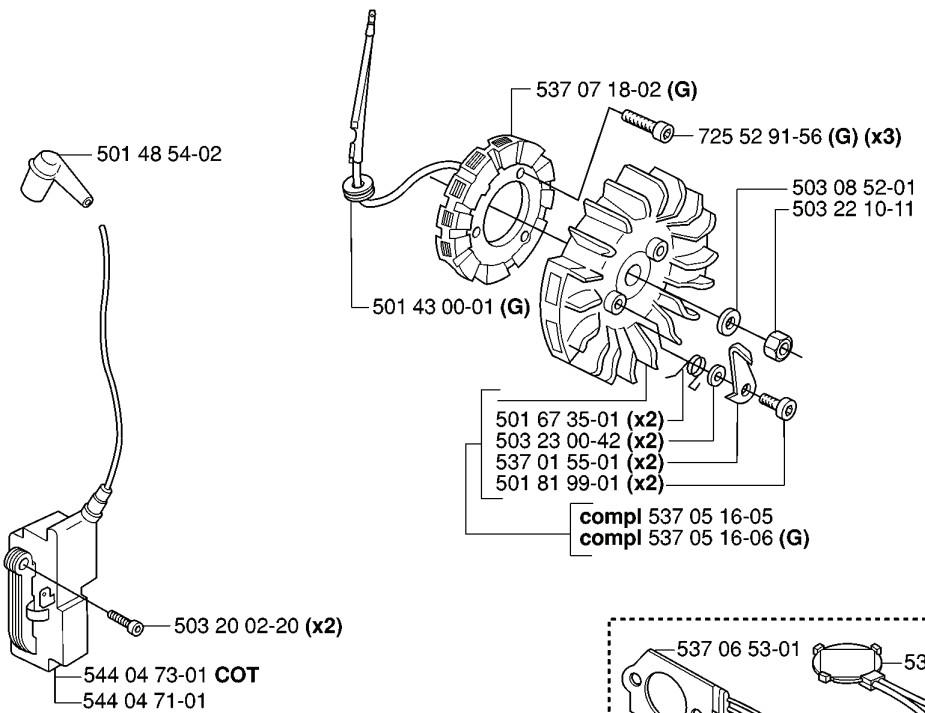

E *compl 503 99 34-04

REF.	PART NO.	DESCRIPTION	REMARK	QTY.	KIT
503 99 34-04	503993404	CRANKSHAFT		1	
503 25 61-01	503256101	NEEDLE BEARING		1	
503 25 13-01	503251301	BALL BEARING		1	
503 26 22-01	503262201	SEALING RING		1	
738 22 03-25	738220325	BALL BEARING		1	

M

REF.	PART NO.	DESCRIPTION	REMARK	QTY.	KIT
5017951-02	501795102	COVER WASHER		2	
7243224-05	724322405	SCREW CRCSFM		2	
5036261-02	503626102	CABLE		1	
5038976-01	503897601	CABLE		1	
5032128-10	503212810	SCREW CCRPANT		1	
5037182-01	503718201	SWITCH		1	
5037182-02	503718202	SWITCH		1	
5014854-02	501485402	SPARK PLUG CAP		1	
5032002-20	503200220	SCREW IHSCFM		2	
5440473-01	544047301	IGNITION MODULE		1	
5440471-01	544047101	IGNITION MODULE		1	
5370632-01	537063201	RETAINER		1	
5371898-01	537189801	THERMOSTAT ASSY		1	
5370653-01	537065301	FOIL ELEMENT		1	
5370516-06	537051606	FLYWHEEL ASSY		1	
5370516-05	537051605	FLYWHEEL ASSY		1	
5018199-01	501819901	SCREW		2	
5370155-01	537015501	STARTER PAWL		2	
5032300-42	503230042	WASHER		2	
5016735-01	501673501	SPRING		2	
5014300-01	501430001	CABLE GROMMET		1	
5032210-11	503221011	HEXAGON NUT		1	
5030852-01	503085201	WASHER		1	
7255291-56	725529156	SCREW IHSCM		3	
5370718-02	537071802	STATOR ASSY		1	
5032188-20	503218820	SCREW IH SCT		5	
5370405-01	537040501	CABLE		1	
5036845-03	503684503	ANTIVIBRATION ELEMENT		1	
5039866-72	503986672	FRONT HANDLE ASSY		1	
5370406-01	537040601	CABLE		1	
5016293-08	501629308	HANDLE INSERT		2	
5370526-01	537052601	SPACER		1	
5032129-06	503212906	SCREW CCRPANT		2	