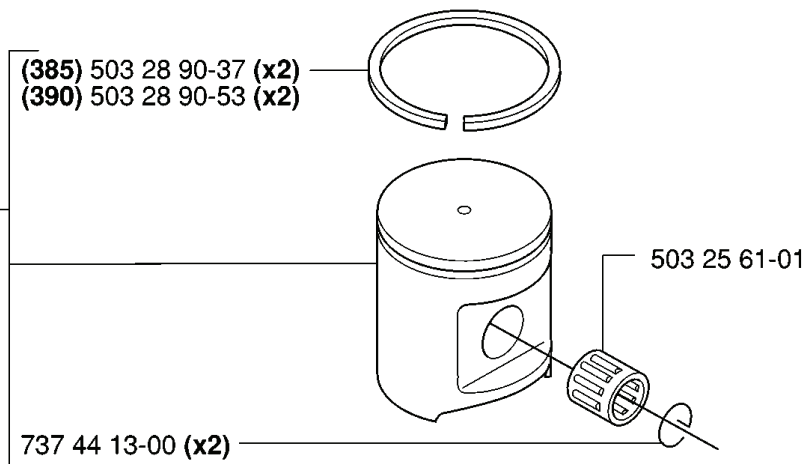

R

compl 503 52 13-04

Up to B0500045

REF.	PART NO.	DESCRIPTION	REMARK	QTY.	KIT
5035213-04	503521304	OIL PUMP ASSY		1	
5032300-14	503230014	WASHER		1	
5037561-04	503756104	GEAR WHEEL		1	
5038113-01	503811301	SCREW		1	
5038130-01	503813001	SPRING		1	
5016158-01	501615801	SPRING		1	
5032300-04	503230004	WASHER		1	
5371064-01	537106401	PUMP PISTON		1	
5036249-01	503624901	SEALING PLUG		1	

A *compl 537 33 10-01 WA

REF.	PART NO.	DESCRIPTION	REMARK	QTY.	KIT
537 33 10-01	537331001	CLUTCH COVER ASSY		1	
537 03 38-01	537033801	LABEL		1	
503 21 28-10	503212810	SCREW CCRPANT		1	
503 92 27-01	503922701	SPIKE		1	
537 04 34-01	537043401	CHAIN GUIDE		1	
537 04 41-02	537044102	CHAIN TENSIONER		1	
537 01 68-01	537016801	COVER		1	
537 07 94-01	537079401	WORM WHEEL		1	
503 23 00-63	503230063	WASHER		1	
740 48 07-02	740480702	O-RING		1	
503 23 00-66	503230066	WASHER		1	
537 07 95-01	537079501	WORM SCREW		1	
503 99 83-01	503998301	PAWL		1	
537 01 74-01	537017401	BEARING SLEEVE		1	
537 17 41-01	537174101	CHIP GUARD		1	

D *compl 537 16 97-71 (385)
*compl 544 00 65-02 (390)

*compl 537 16 98-71 (385)
*compl 537 42 02-02 (390)

REF.	PART NO.	DESCRIPTION	REMARK	QTY.	KIT
537 16 97-71	537169771	CYLINDER ASSY		1	
544 00 65-02	544006502	CYLINDER ASSY		1	
725 53 33-55	725533355	SCREW IHSCM		4	
503 71 53-01	503715301	DECOMPRESSION VALVE		1	
537 08 62-01	537086201	HEAT DEFLECTOR		1	
503 77 59-01	503775901	GASKET		1	
503 28 90-37	503289037	PISTON RING		2	
503 28 90-53	503289053	PISTON RING		2	
537 16 98-71	537169871	PISTON ASSY		1	
537 42 02-02	537420202	PISTON ASSY		1	
737 44 13-00	737441300	CIRCLIP		2	
503 25 61-01	503256101	NEEDLE BEARING		1	
537 00 57-01	537005701	GASKET		1	
503 23 51-08	503235108	SPARK PLUG		1	