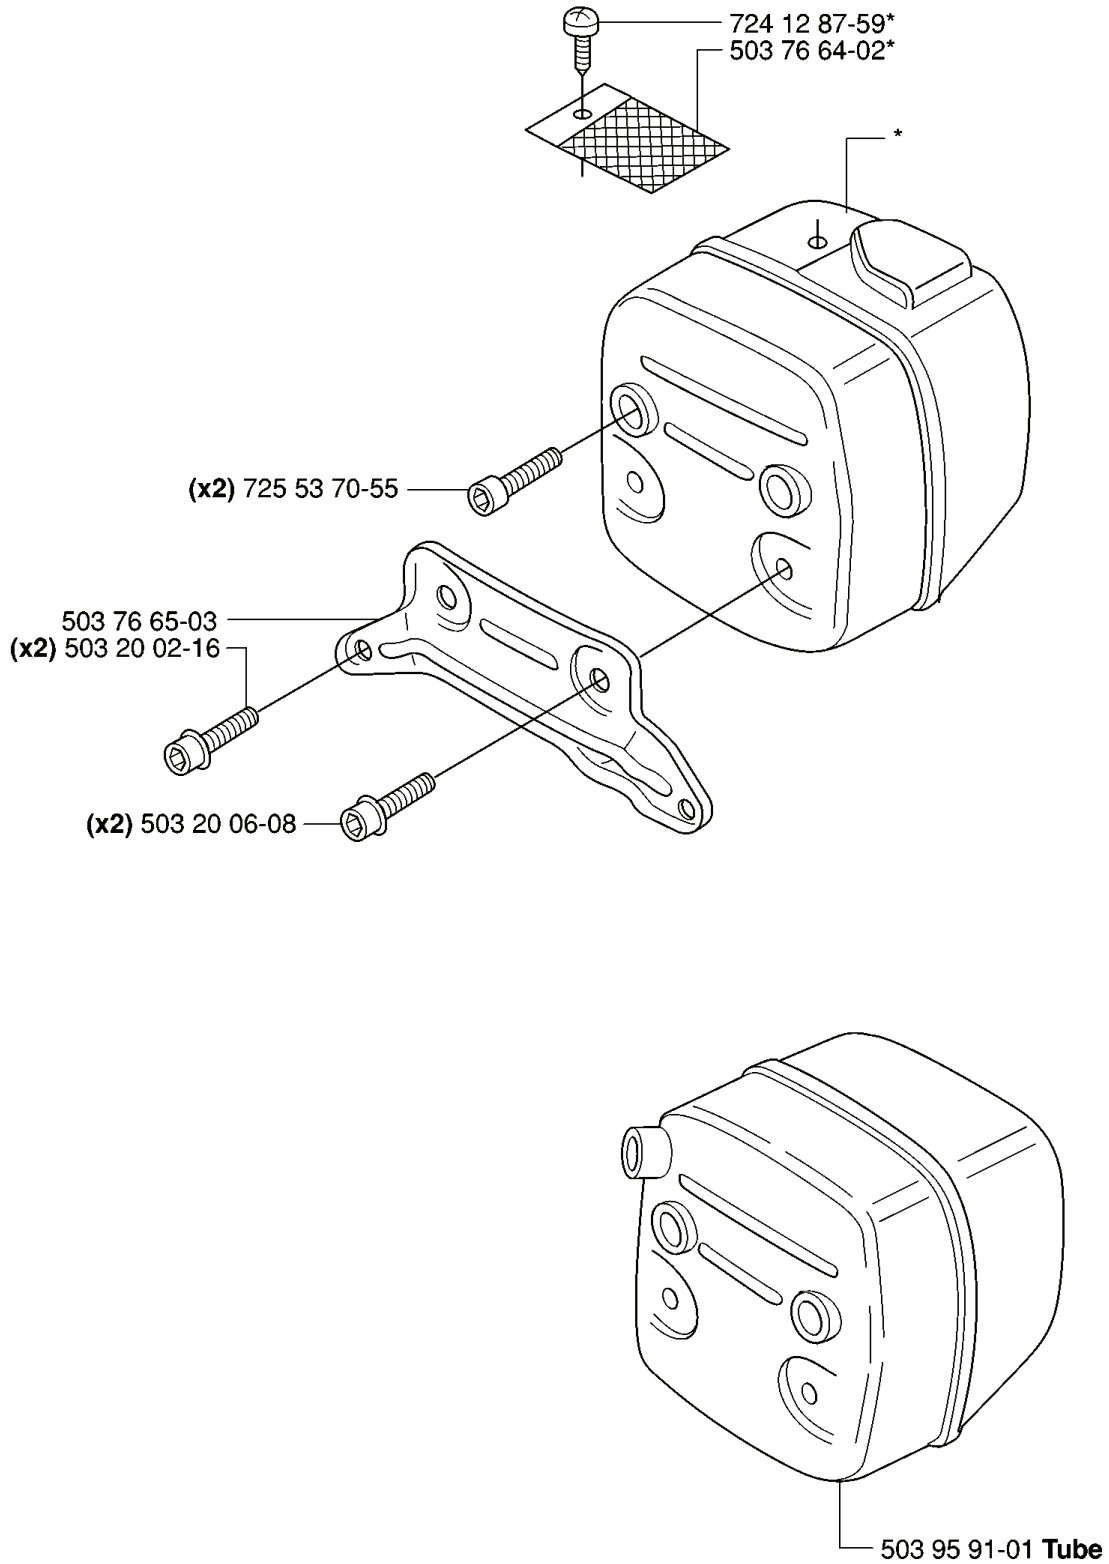

F compl 503 95 90-03 Jungle
*compl 503 95 90-04 DF