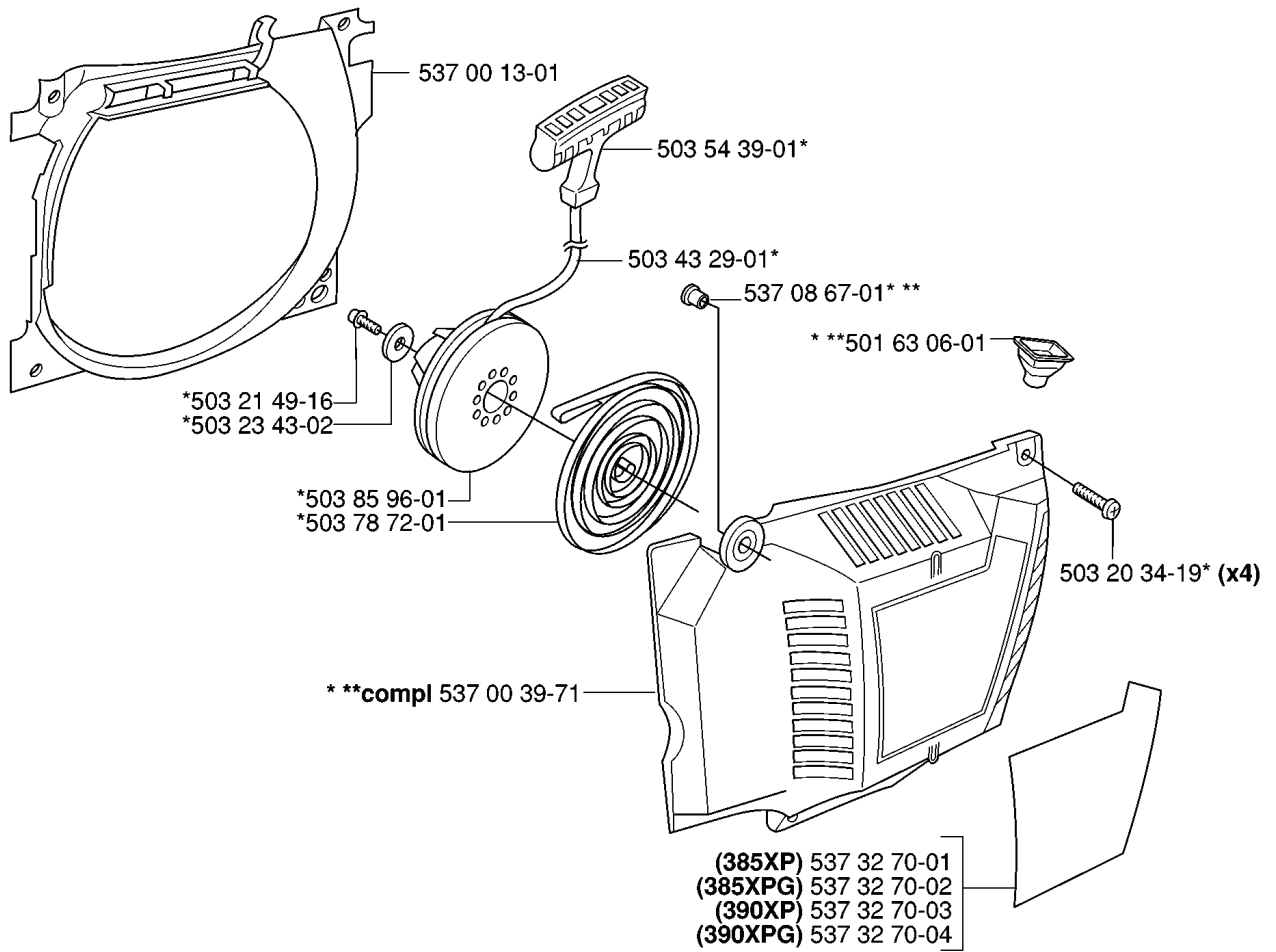

N *compl 537 00 38-71