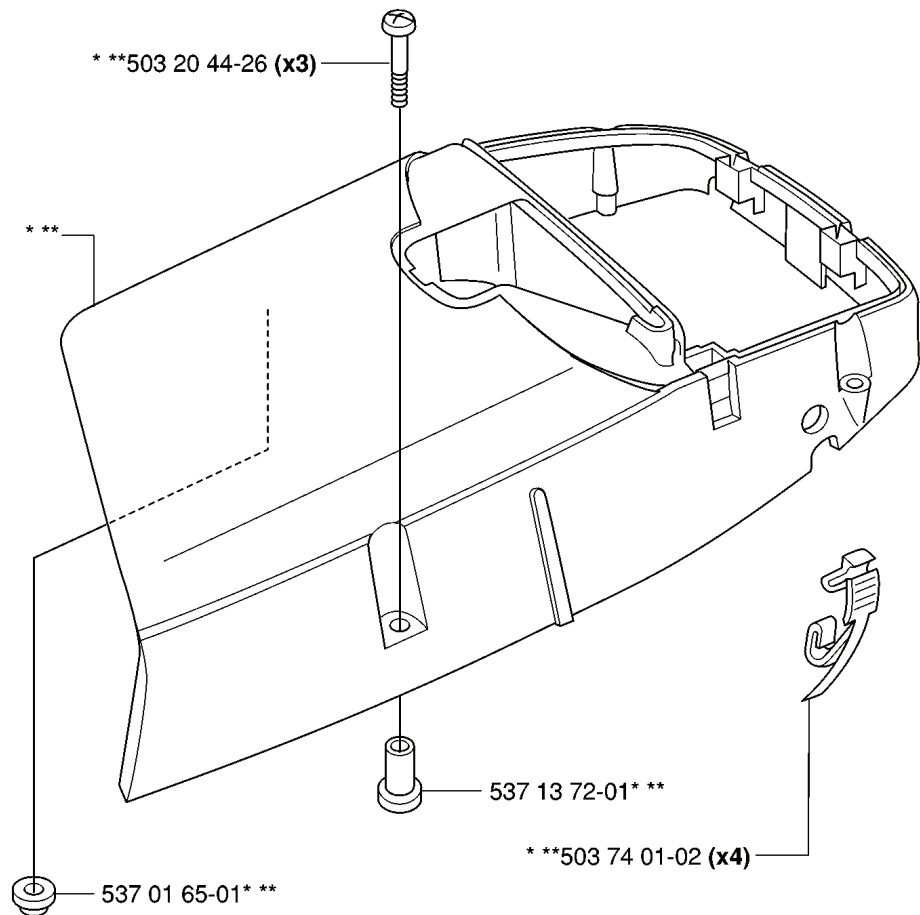

E *compl 503 99 34-04

REF.	PART NO.	DESCRIPTION	REMARK	QTY.	KIT
503 99 34-04	503993404	CRANKSHAFT		1	
503 25 61-01	503256101	NEEDLE BEARING		1	
503 25 13-01	503251301	BALL BEARING		1	
503 26 22-01	503262201	SEALING RING		1	
738 22 03-25	738220325	BALL BEARING		1	

C *compl 537 00 07-01 Std
**compl 537 00 07-02 Hd

503 98 74-01* **

537 06 96-01* **

537 07 23-01* **

537 00 09-01* Std
537 00 10-01** Hd

REF.	PART NO.	DESCRIPTION	REMARK	QTY.	KIT
537 00 07-01	537000701	CYLINDER COVER ASSY		1	
537 00 07-02	537000702	CYLINDER COVER ASSY		1	
537 06 96-01	537069601	HEAT PROTECTOR		1	
537 07 23-01	537072301	HEAT PROTECTOR		1	
503 20 44-26	503204426	SCREW		3	
537 01 65-01	537016501	SUPPORT		1	
503 74 01-02	503740102	SNAP LOCKING		4	
537 13 72-01	537137201	SLEEVE		1	
537 00 10-01	537001001	FILTER COVER		1	
537 00 09-01	537000901	FILTER COVER		1	
503 98 74-01	503987401	LABEL		1	