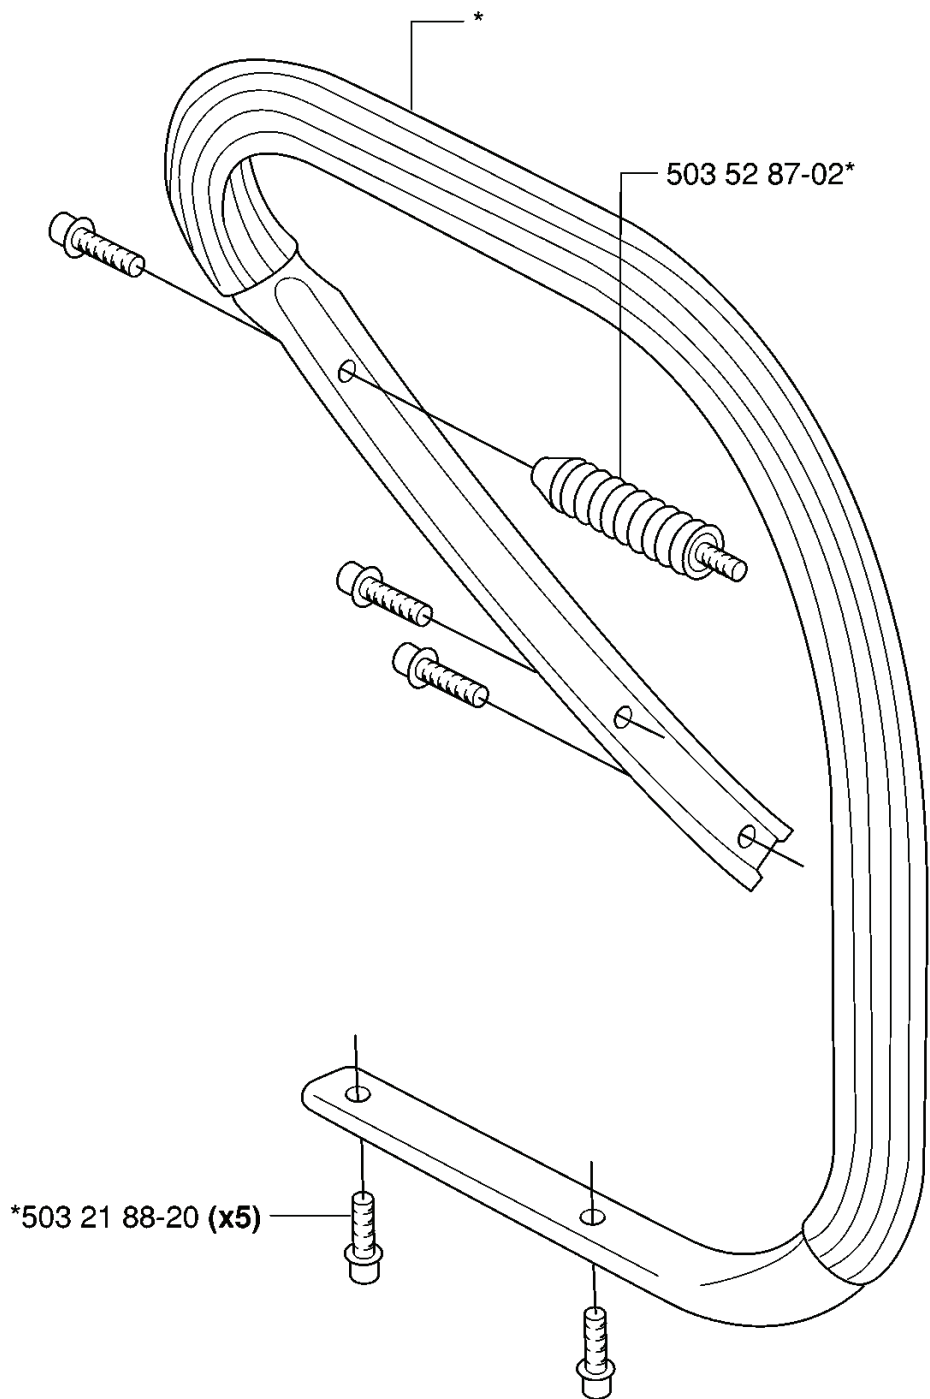

K *compl 503 98 66-71
*compl 503 98 66-72 (G)