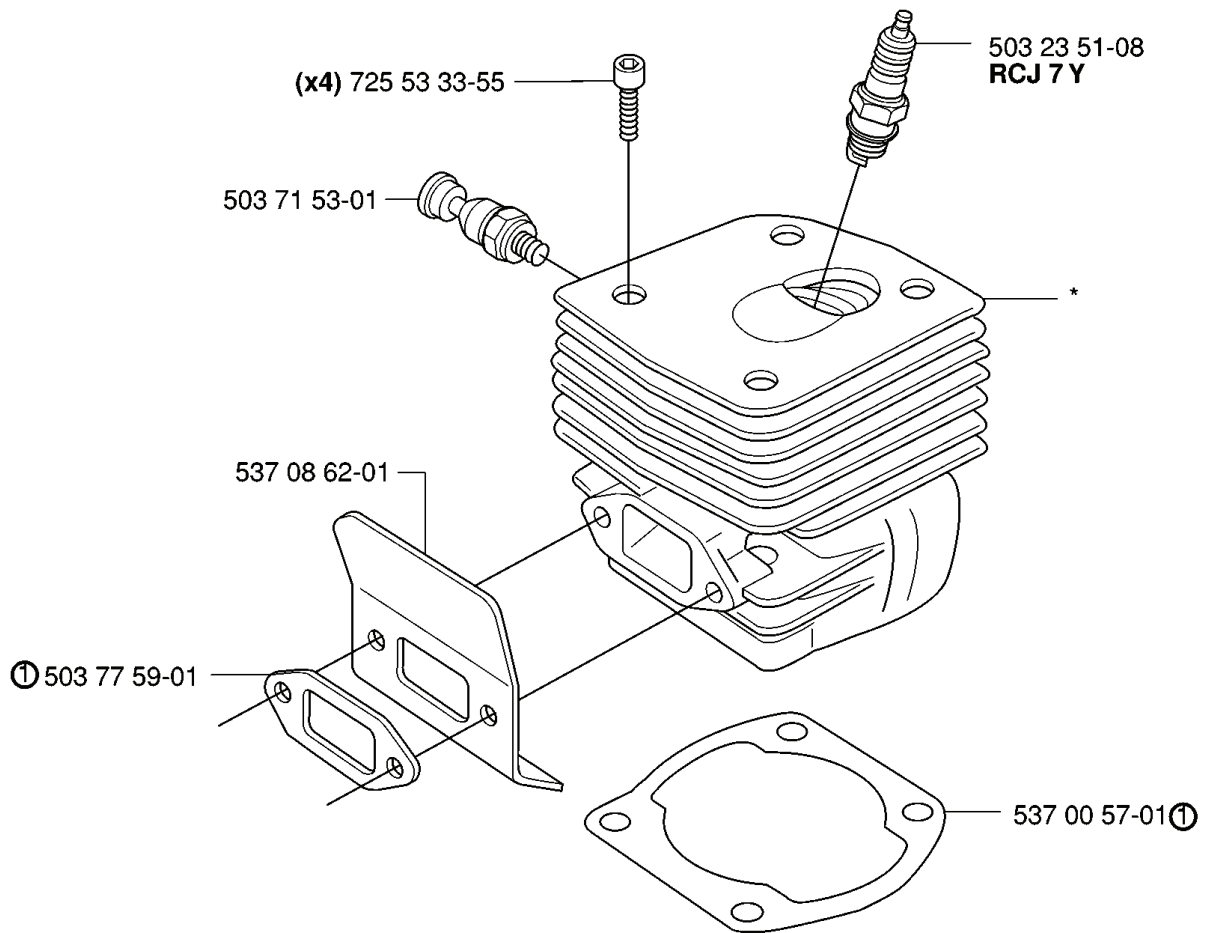

D *compl 537 16 97-71 (385)
*compl 544 00 65-02 (390)