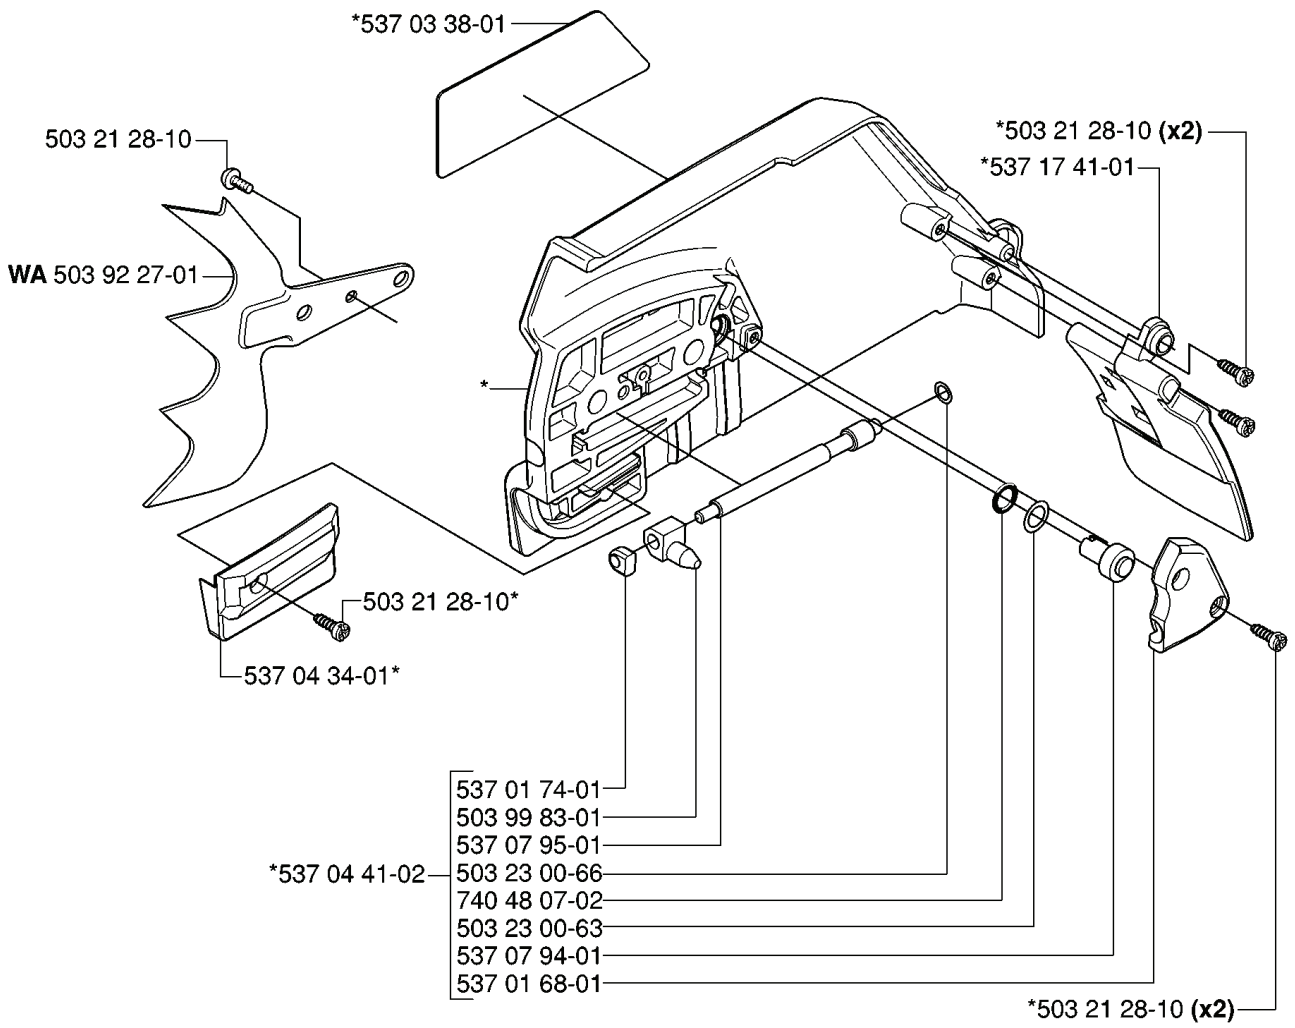

R

compl 503 52 13-04

Up to B0500045

REF.	PART NO.	DESCRIPTION	REMARK	QTY.	KIT
5035213-04	503521304	OIL PUMP ASSY		1	
5032300-14	503230014	WASHER		1	
5037561-04	503756104	GEAR WHEEL		1	
5038113-01	503811301	SCREW		1	
5038130-01	503813001	SPRING		1	
5016158-01	501615801	SPRING		1	
5032300-04	503230004	WASHER		1	
5371064-01	537106401	PUMP PISTON		1	
5036249-01	503624901	SEALING PLUG		1	

A *compl 537 33 10-01 WA

REF.	PART NO.	DESCRIPTION	REMARK	QTY.	KIT
537 33 10-01	537331001	CLUTCH COVER ASSY		1	
537 03 38-01	537033801	LABEL		1	
503 21 28-10	503212810	SCREW CCRPANT		1	
503 92 27-01	503922701	SPIKE		1	
537 04 34-01	537043401	CHAIN GUIDE		1	
537 04 41-02	537044102	CHAIN TENSIONER		1	
537 01 68-01	537016801	COVER		1	
537 07 94-01	537079401	WORM WHEEL		1	
503 23 00-63	503230063	WASHER		1	
740 48 07-02	740480702	O-RING		1	
503 23 00-66	503230066	WASHER		1	
537 07 95-01	537079501	WORM SCREW		1	
503 99 83-01	503998301	PAWL		1	
537 01 74-01	537017401	BEARING SLEEVE		1	
537 17 41-01	537174101	CHIP GUARD		1	