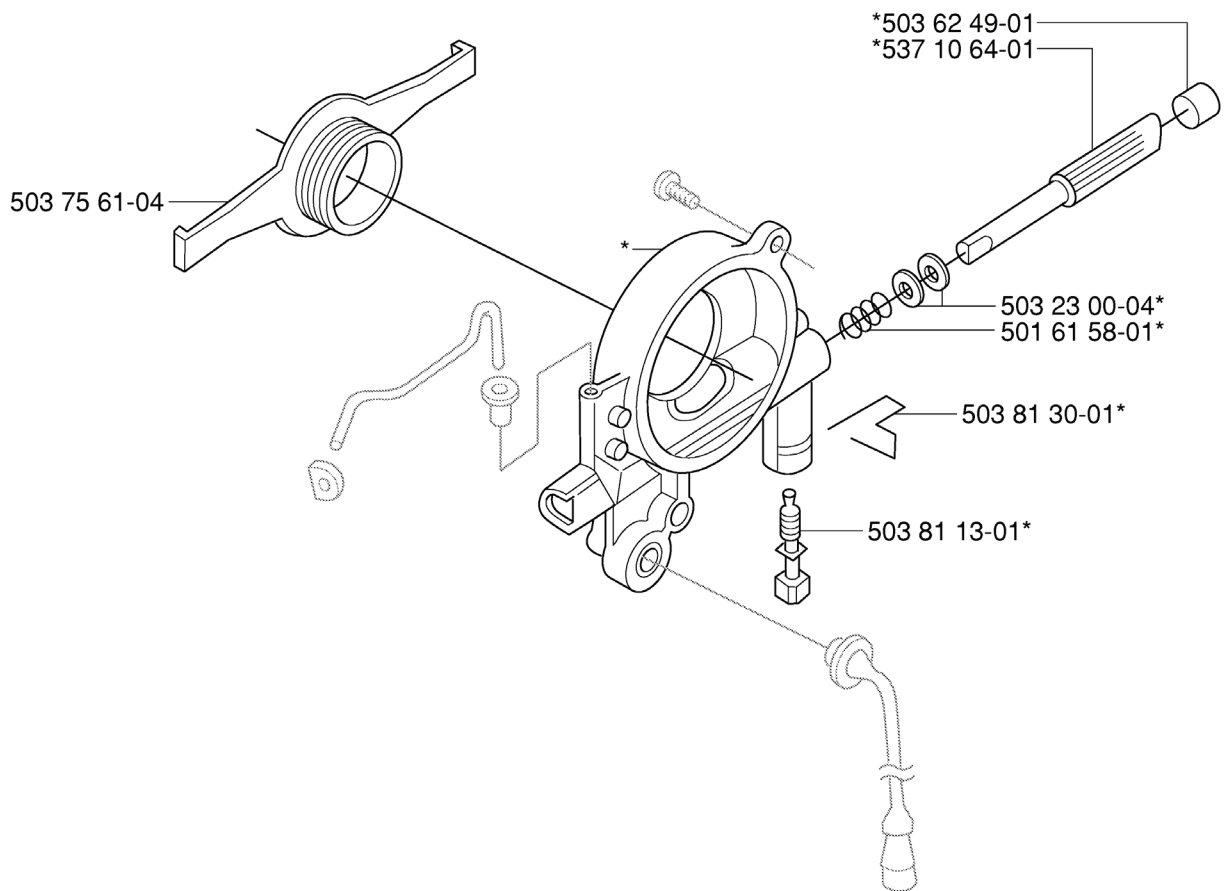

R

compl 503 52 13-04

Up to B0500045