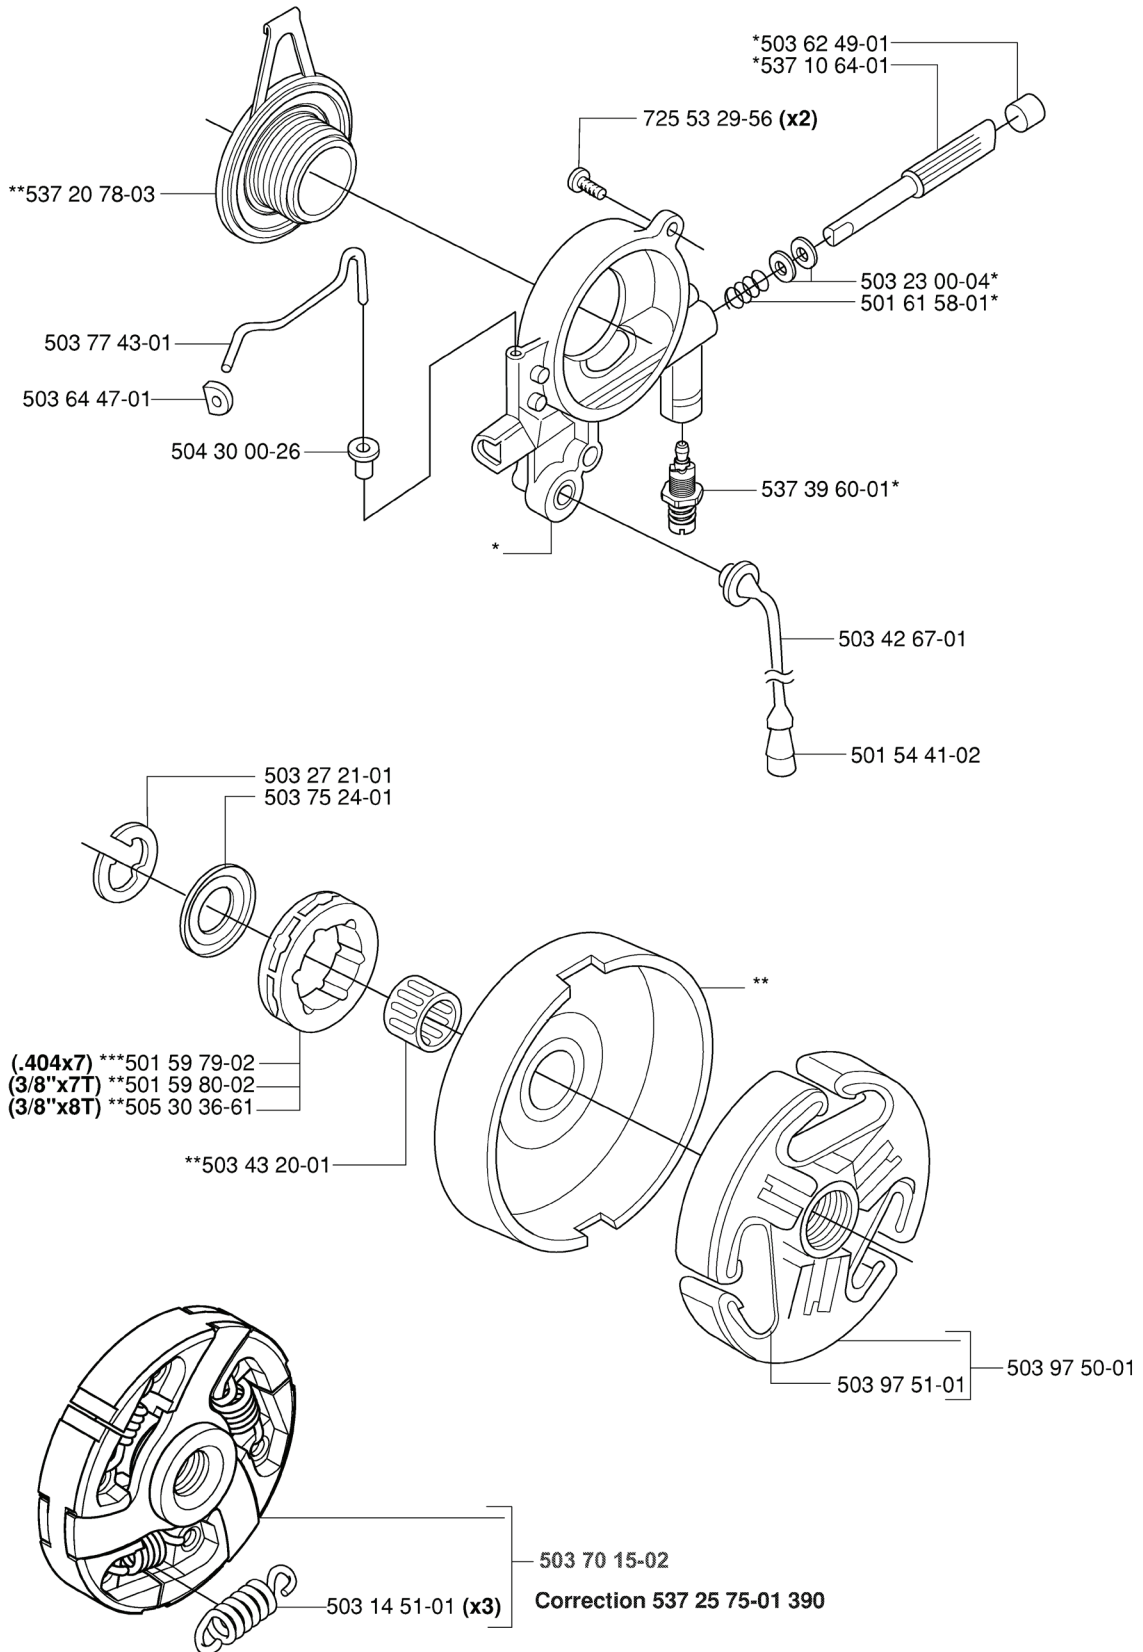

B

**compl 537 13 79-71 (3/8"x7T)
**compl 537 13 79-72 (3/8"x8T)
***compl 537 13 79-02 (.404"x7T)

*compl 503 52 13-05