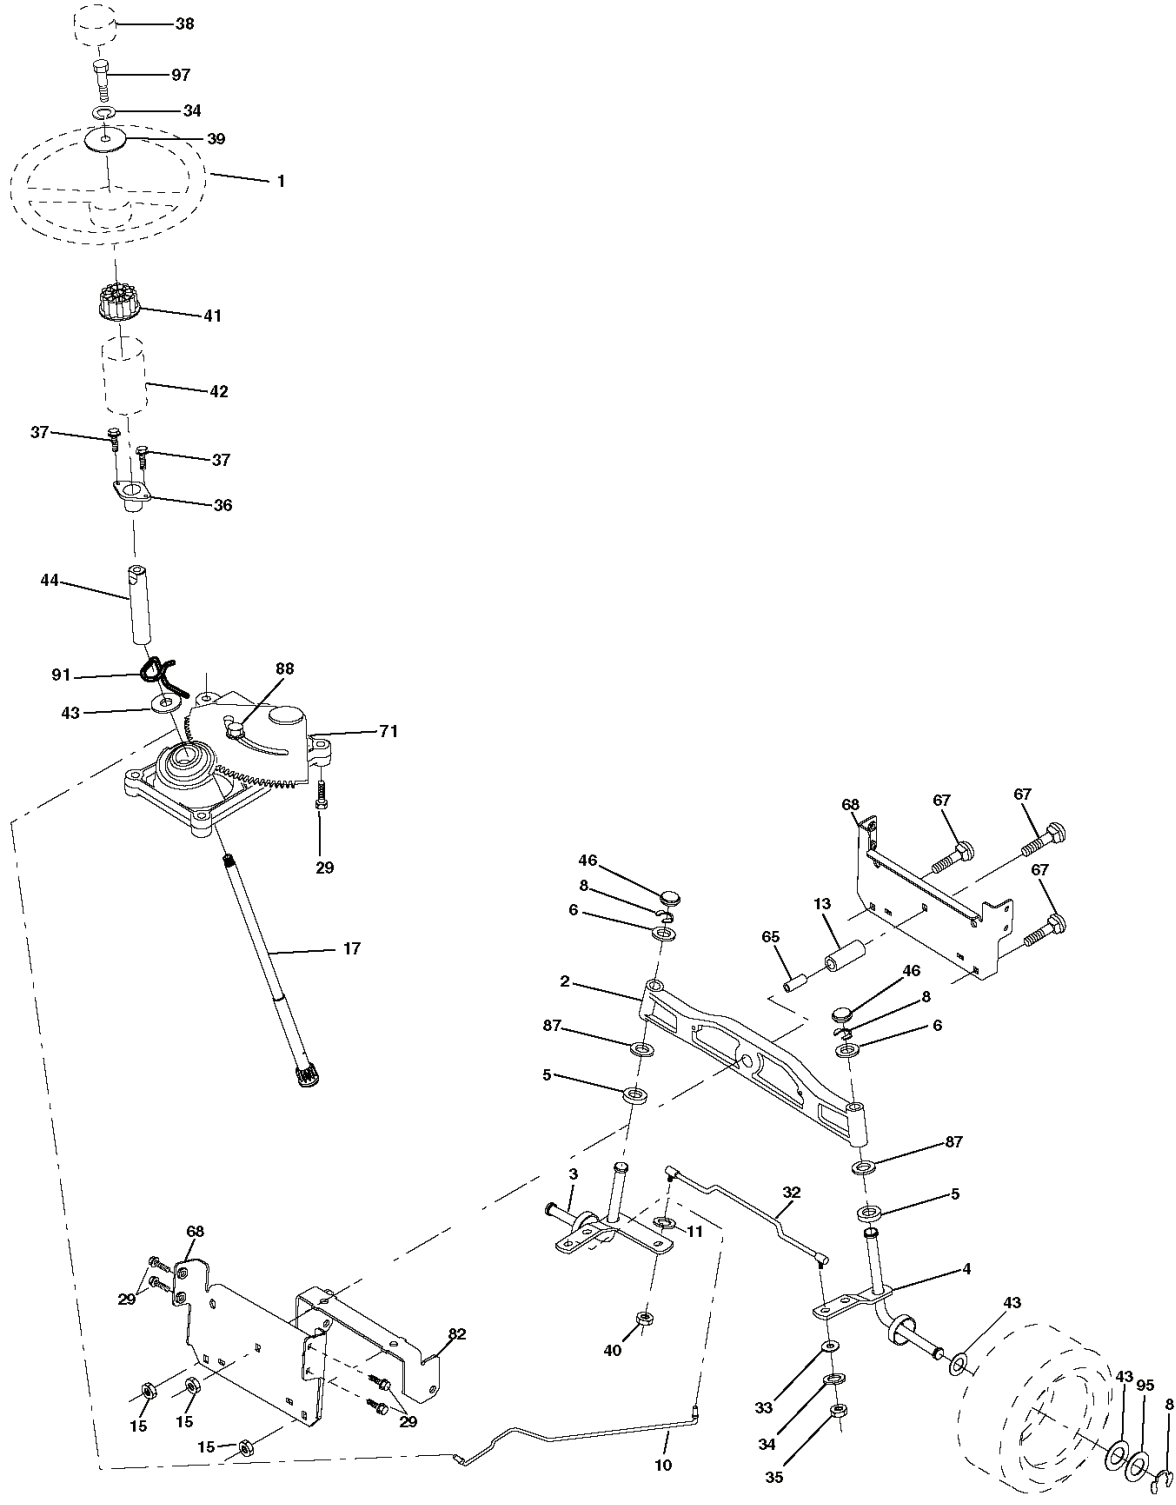

steering_pl.lt_60

REF.	PART NO.	DESCRIPTION	REMARK	QTY.	KIT
1	532193651	STEERING WHEEL		1	
2	532184706	SHAFT		1	
3	532169840	SPINDLE		1	
4	532169839	SPINDLE		1	
5	532124931	WASHER		1	
6	532121748	WASHER		1	
8	812000029	RETAINER RING		1	
10	532175121	ROD		1	
11	810040600	WASHER		1	
13	532137057	SPACER		1	
15	532145212	NUT		1	
17	532190753	ROD		1	
29	817000612	SCREW		1	
32	532171888	ROD		1	
33	819111216	WASHER		1	
34	810040500	WASHER		1	
35	873540500	NUT		1	
36	532155099	BUSHING		1	
37	532152927	SCREW		1	
38	532193652	HUB		1	
39	819113812	WASHER		1	
40	873540600	NUT		1	
41	532186737	ADAPTER		1	
42	532411139	STEERING COLUMN TUBE		1	
43	532121749	WASHER		1	
44	532190752	SHAFT		1	
46	532121232	HUB CAP		1	
65	532160367	SPACER		1	
67	872110618	BOLT		1	
68	532169827	SHAFT		1	
71	532175146	STEERING GEAR		1	
82	532199978	SUPPORT ESSIEU AVANT		1	
87	532173966	WASHER		1	
88	532175118	BOLT		1	
91	532175553	SPRING		1	
95	532188967	WASHER		1	
97	874780564	BOLT		1