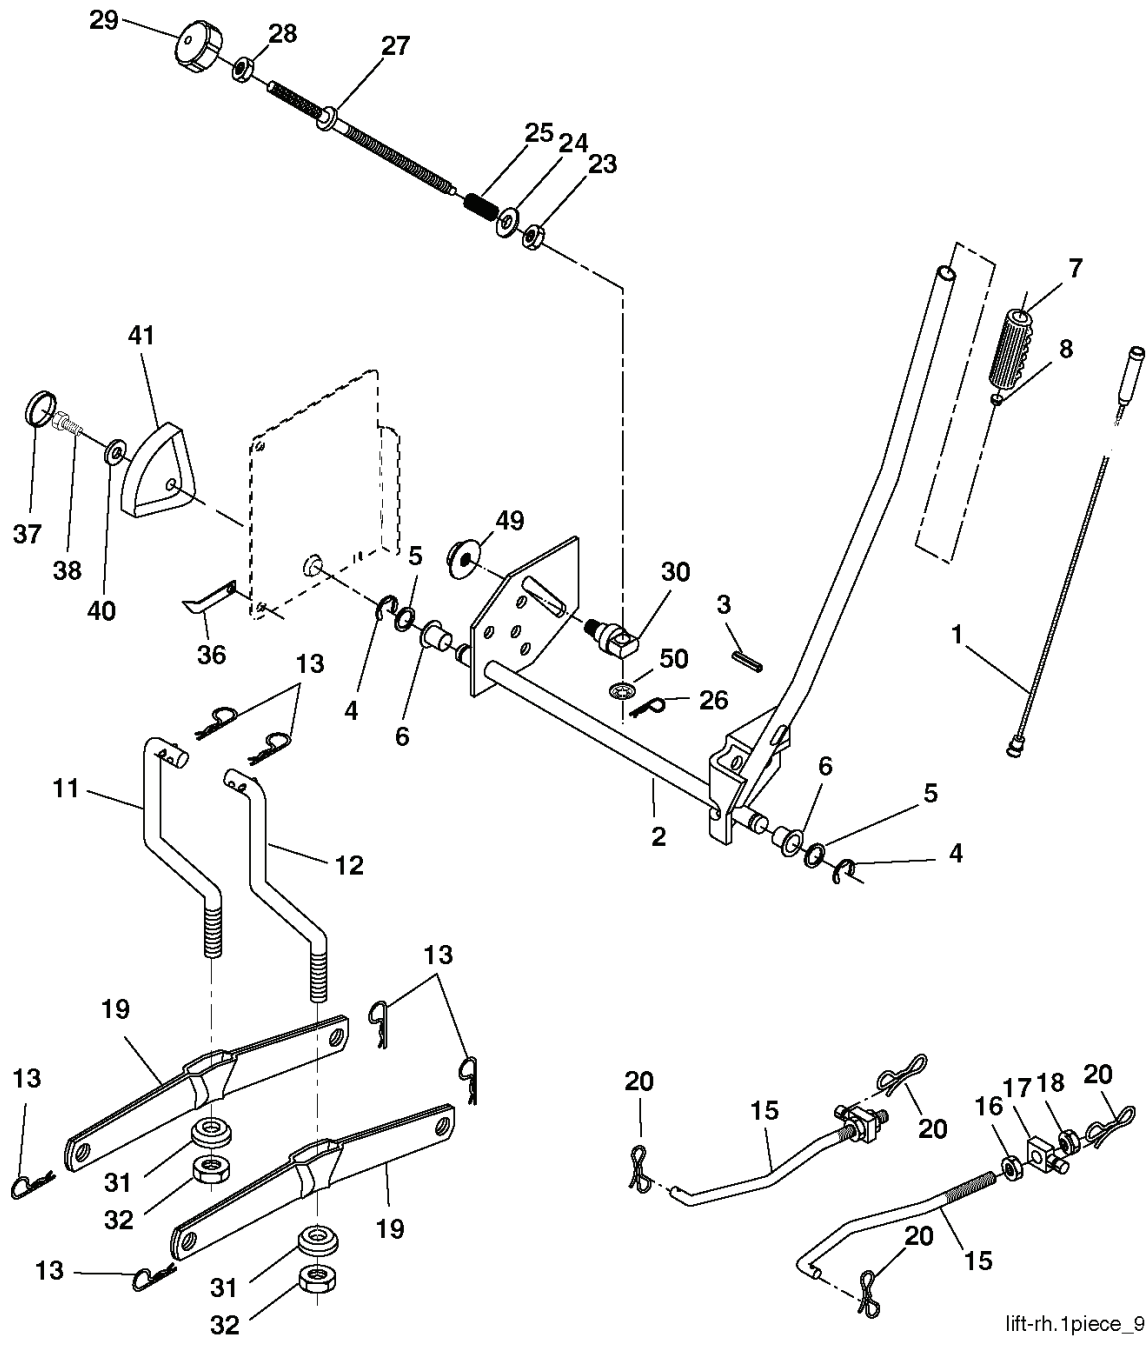

REF.	PART NO.	DESCRIPTION	REMARK	QTY.	KIT
1	532183897	CONTROL		1	
2	532191611	SCREW		1	
3	000000000	W/O DESCRIPTION	Engine Kohler SV530	1	
4	532188655	MUFFLER		1	
8	532171877	BOLT		1	
13	532185909	GASKET		1	
14	532148456	TUBE		1	
23	532169837	HEAT SHIELD		1	
29	532137180	SPARK ARRESTER KIT		1	
31	532407545	FUEL TANK		1	
32	532197725	PLUG		1	
33	532123487	HOSE CLAMP		1	
37	532137040	HOSE		1	
38	532181654	PLUG		1	
44	817670412	SCREW		1	
45	817000612	SCREW		1	
46	819091416	WASHER		1	
72	532192334	SCREW		1	
81	873510400	NUT		1	
91	532187495	BUSHING		1	
105	817120616	SCREW		1	
117	532188654	TUBE EXHAUST		1	
119	532199768	* LENKRAD		1	
120	532199767	GUARD		1	
121	532196688	NUT		1	
122	532137729	SCREW		1	
123	817670508	SCREW		1	
124	532410524	GUARD		1	
125	532410525	GUARD		1	
126	817000512	SCREW		1	

lift-rh.1piece_9