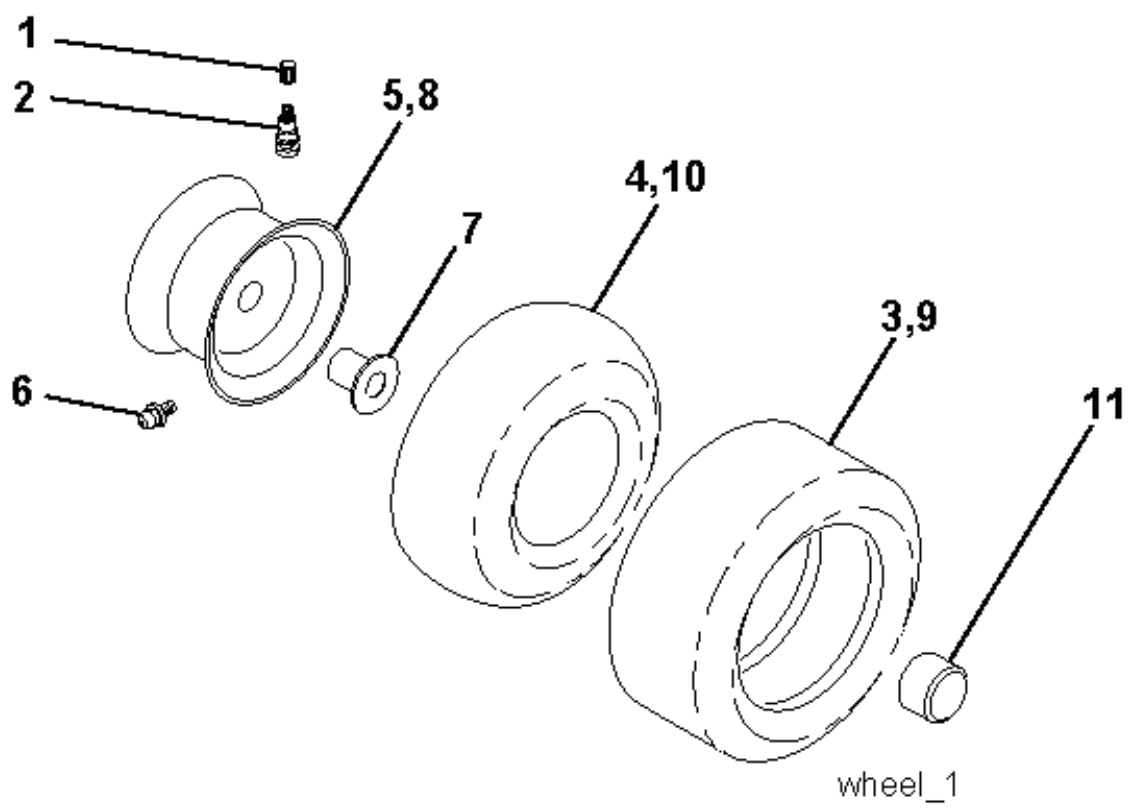

03050\_1974B (WITH LIGHTS)

**IGNITION SWITCH**

POSITION	CIRCUIT	"MAKE"
OFF	M+G+A1	
RUN/OVERRIDE	B+A1	
RUN	B+A1	L+A2
START	B + S +A1	

**WIRING INSULATED CLIPS**

NOTE: IF WIRING INSULATED CLIPS WERE REMOVED FOR SERVICE OF UNIT, THEY SHOULD BE REPLACED TO PROPERLY SECURE YOUR WIRING.

REMOVABLE CONNECTIONS

NON-REMOVABLE CONNECTIONS

RELAY

steering\_pl.lt\_60

REF.	PART NO.	DESCRIPTION	REMARK	QTY.	KIT
1	532193651	STEERING WHEEL		1	
2	532184706	SHAFT		1	
3	532169840	SPINDLE		1	
4	532169839	SPINDLE		1	
5	532124931	WASHER		1	
6	532121748	WASHER		1	
8	812000029	RETAINER RING		1	
10	532175121	ROD		1	
11	810040600	WASHER		1	
13	532137057	SPACER		1	
15	532145212	NUT		1	
17	532190753	ROD		1	
29	817000612	SCREW		1	
32	532171888	ROD		1	
33	819111216	WASHER		1	
34	810040500	WASHER		1	
35	873540500	NUT		1	
36	532155099	BUSHING		1	
37	532152927	SCREW		1	
38	532193652	HUB		1	
39	819113812	WASHER		1	
40	873540600	NUT		1	
41	532186737	ADAPTER		1	
42	532411139	STEERING COLUMN TUBE		1	
43	532121749	WASHER		1	
44	532190752	SHAFT		1	
46	532121232	HUB CAP		1	
65	532160367	SPACER		1	
67	872110618	BOLT		1	
68	532169827	SHAFT		1	
71	532175146	STEERING GEAR		1	
82	532199978	SUPPORT ESSIEU AVANT		1	
87	532173966	WASHER		1	
88	532175118	BOLT		1	
91	532175553	SPRING		1	
95	532188967	WASHER		1	
97	874780564	BOLT		1	

---

REF.	PART NO.	DESCRIPTION	REMARK	QTY.	KIT
1	532059192	CAP VALVE		1	
2	532065139	NIPPLE		1	
3	532106222	TIRE		1	
4	532059904	HOSE		1	
5	532138336	RIM		1	
6	532124957	FITTING		1	
7	532124959	BEARING		1	
8	532138337	RIM.SPROCKET		1	
9	532122082	TIRE		1	
10	532124926	HOSE		1	
11	532175039	HUB CAP		1	
--	532144334	SEALING FOAM		1	