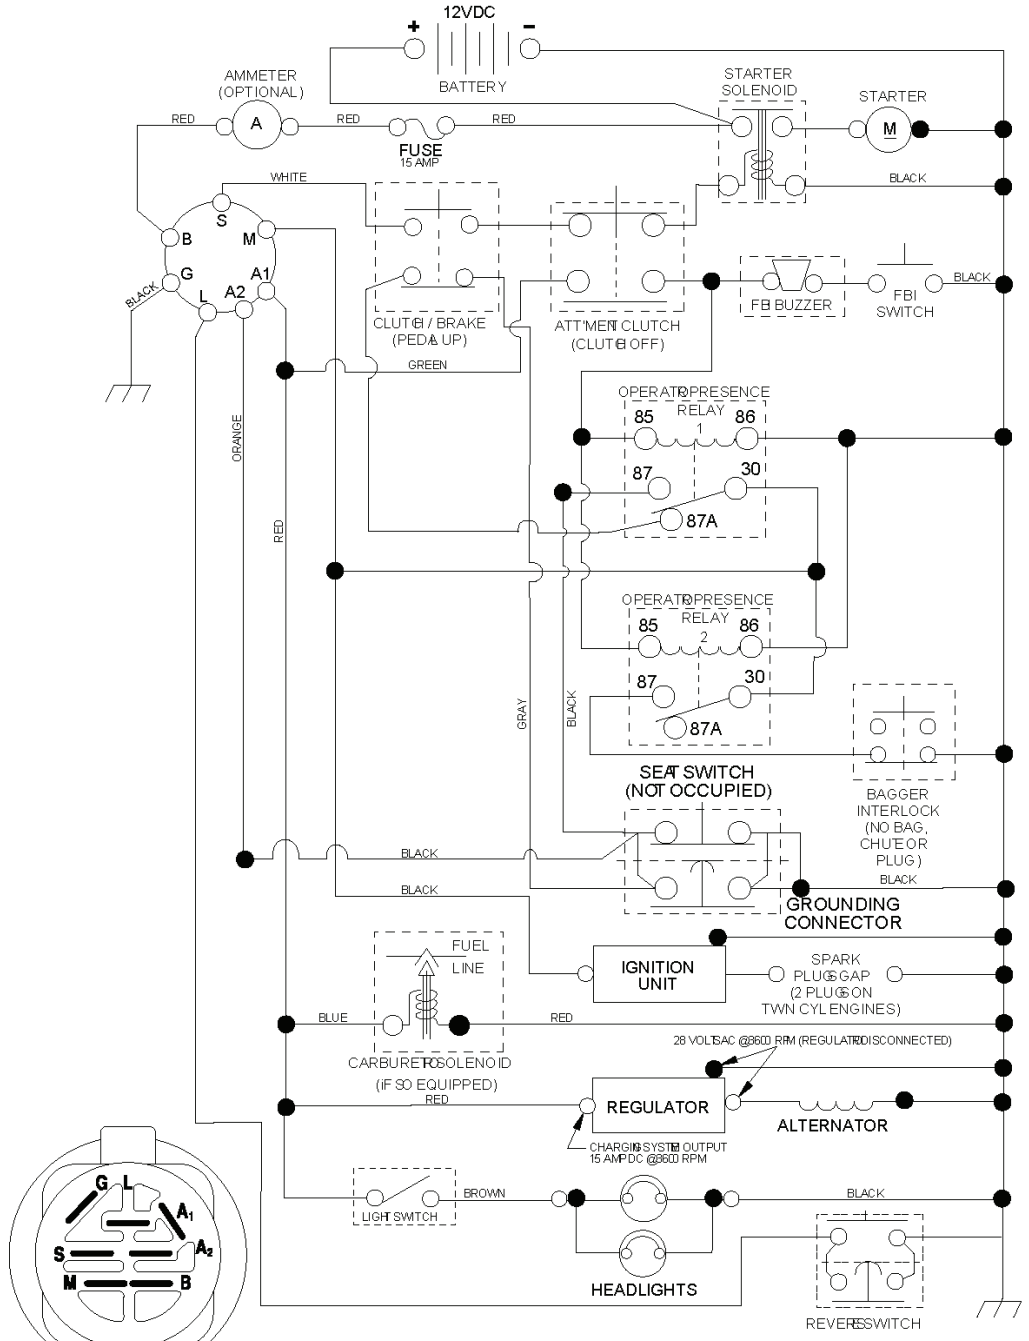

03050_1974B (WITH LIGHTS)

IGNITION SWITCH

POSITION	CIRCUIT	"MAKE"
OFF	M+G+A1	
RUN/OVERRIDE	B+A1	
RUN	B+A1	L+A2
START	B + S +A1	

WIRING INSULATED CLIPS

NOTE: IF WIRING INSULATED CLIPS WERE REMOVED FOR SERVICE OF UNIT, THEY SHOULD BE REPLACED TO PROPERLY SECURE YOUR WIRING.

REMOVABLE CONNECTIONS

NON-REMOVABLE CONNECTIONS

RELAY