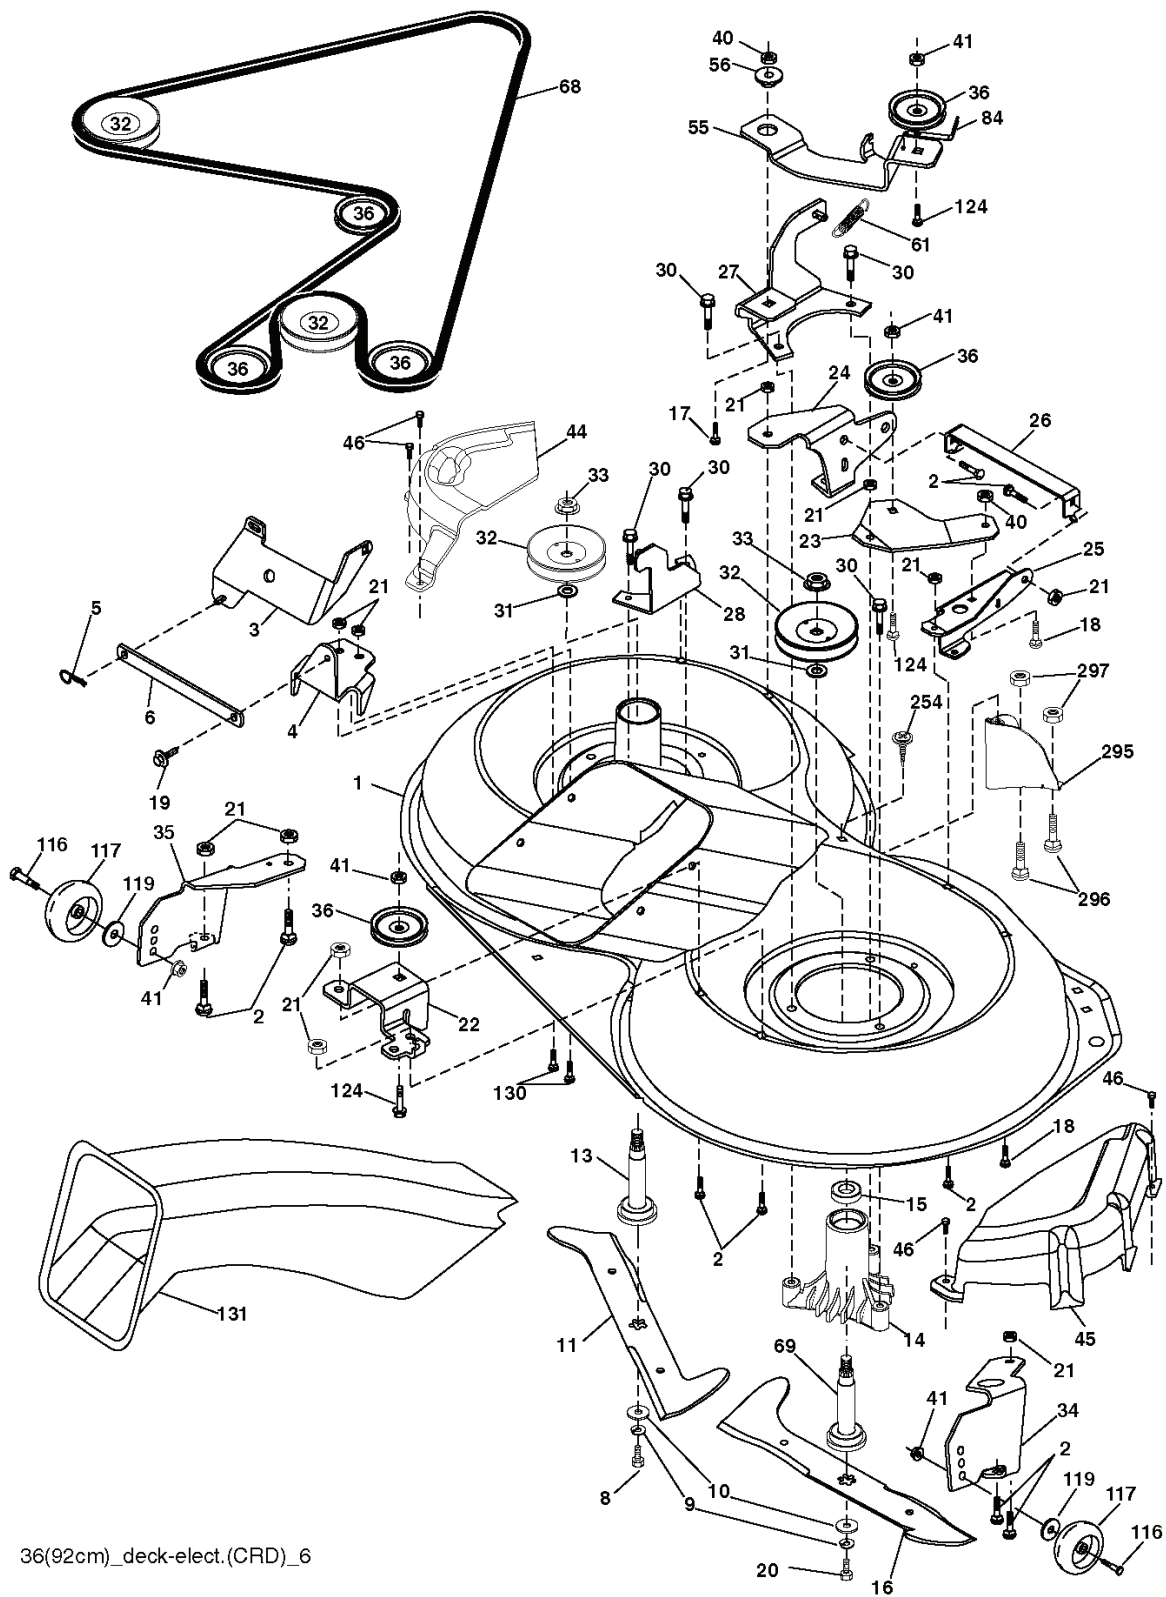

36(92cm)_deck-elect.(CRD)_6

REF.	PART NO.	DESCRIPTION	REMARK	QTY.	KIT
1	532400108	HOUSING		1	
2	872140506	BOLT		1	
3	532165569	BRACKET		1	
4	532165558	BRACKET		1	
5	532124670	RETAINER RING		1	
6	532165557	ROD		1	
8	532181712	BOLT		1	
9	810030600	WASHER		1	
10	532140296	WASHER		1	
11	532186385	BLADE		1	
13	532137645	SHAFT		1	
14	532128774	BEARING HOUSING		1	
15	532110485	BEARING		1	
17	872140610	BOLT		1	
16	532186386	BLADE		1	
18	872110606	BOLT		1	
19	532132827	SPEC. BOLT		1	
20	532181713	BOLT		1	
21	873680500	NUT		1	
22	532199590	BRACKET		1	
23	532165446	PLATE		1	
24	532165242	BRACKET		1	
25	532165244	BRACKET		1	
26	532400110	SUPPORT		1	
27	532165568	BRACKET		1	
28	532165540	BRACKET		1	
30	532173984	SCREW		1	
31	532187690	WASHER		1	
32	532153531	PULLEY		1	
33	532400234	NUT		1	
34	532400107	BRACKET		1	
35	532400106	BRACKET		1	
36	532146763	PULLEY		1	
40	873680600	NUT		1	
41	873900600	NUT		1	
44	532175538	COVER		1	
45	532175539	COVER		1	
46	532137729	SCREW		1	
55	532199498	ARM		1	
56	532165723	SPACER		1	
61	532165945	SPRING		1	
68	532402008	BELT		1	
69	532165482	SHAFT		1	
84	532156085	BELT GUIDE		1	
116	532193406	BOLT		1	
117	532174873	WHEEL		1	
119	819132012	WASHER		1	
124	872110612	BOLT		1	
130	872110506	BOLT		1	
131	532165661	PIPE		1	
254	817000616	SCREW		1	
295	532412171	PLATE		1	
296	872140406	BOLT		1	
297	873930400	NUT		1	
--	532181857	BEARING HOUSING		1	
--	532181858	BEARING HOUSING		1	
--	532413929	CUTTING DECK		1