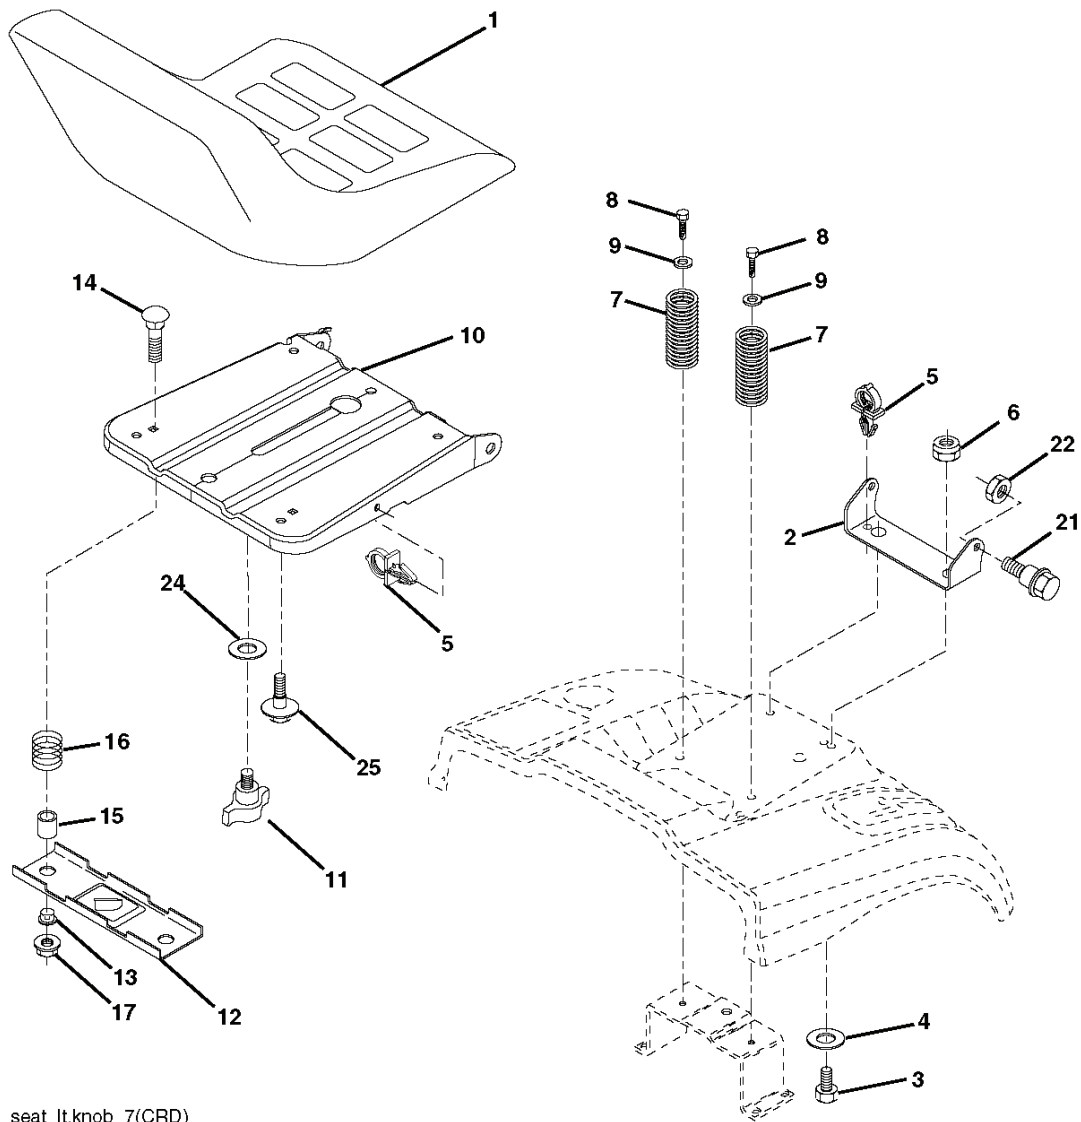

seat_It.knob_7(CRD)

REF.	PART NO.	DESCRIPTION	REMARK	QTY.	KIT
1	532188715	SIEGE CONDUCTEUR		1	
2	532140551	BRACKET		1	
3	871110616	SCREW		1	
4	819131610	WASHER		1	
5	532145006	CLIP		1	
6	873800600	NUT		1	
7	532124181	SPRING		1	
8	817000616	SCREW		1	
9	819131614	WASHER		1	
10	532195530	BERCEAU DE SIEGE CONDUCTEUR		1	
11	532166369	WING NUT		1	
12	532174648	BRACKET		1	
13	532121248	BUSHING		1	
14	872050412	BOLT		1	
15	532121249	SPACER		1	
16	532123740	SPRING		1	
17	532123976	LOCKNUT		1	
21	532171852	BOLT		1	
22	873800500	LOCK NUT		1	
24	819171912	WASHER		1	
25	532127018	BOLT		1	
	PART NO.		REMARK		KIT