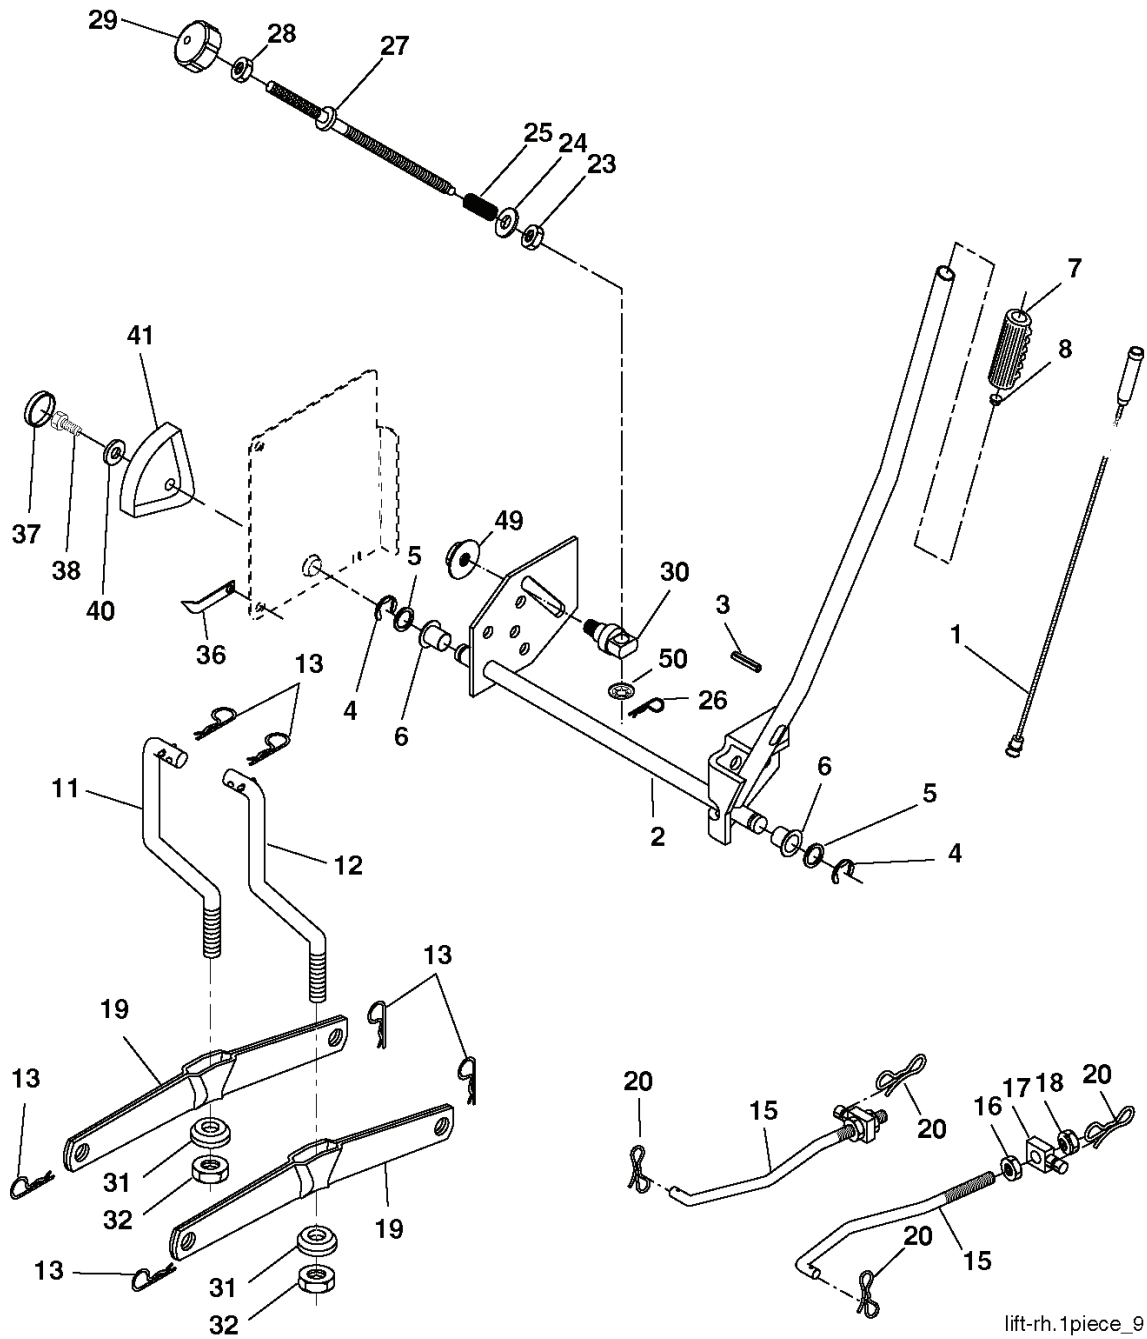

REF.	PART NO.	DESCRIPTION	REMARK	QTY.	KIT
1	532400389	LABEL		1	
3	532402832	LABEL		1	
4	532409761	DECAL		1	
5	532404484	LABEL		1	
6	532180432	DECAL		1	
8	532196841	DECAL		1	
10	532145005	DECAL		1	
11	532182166	DECAL		1	
12	532159737	DECAL		1	
14	532159736	DECAL		1	
15	532196842	DECAL		1	
17	532140837	DECAL		1	
18	532409725	DECAL		1	
20	532166960	DECAL		1	
21	532166286	DECAL		1	
--	532138311	DECAL		1	
--	532180435	DECAL		1	
--	532181917	PROTEGE*RPL.PAR 532179769418		1	
--	532181916	PROTEGE*RPL.PAR 532179768418		1	
--	532409296	OPERATOR'S MANUAL		1	
--	532409298	OPERATOR'S MANUAL		1	
--	532409299	OPERATOR'S MANUAL		1	
--	532409301	OPERATOR'S MANUAL		1	

lift-rh.1piece_9