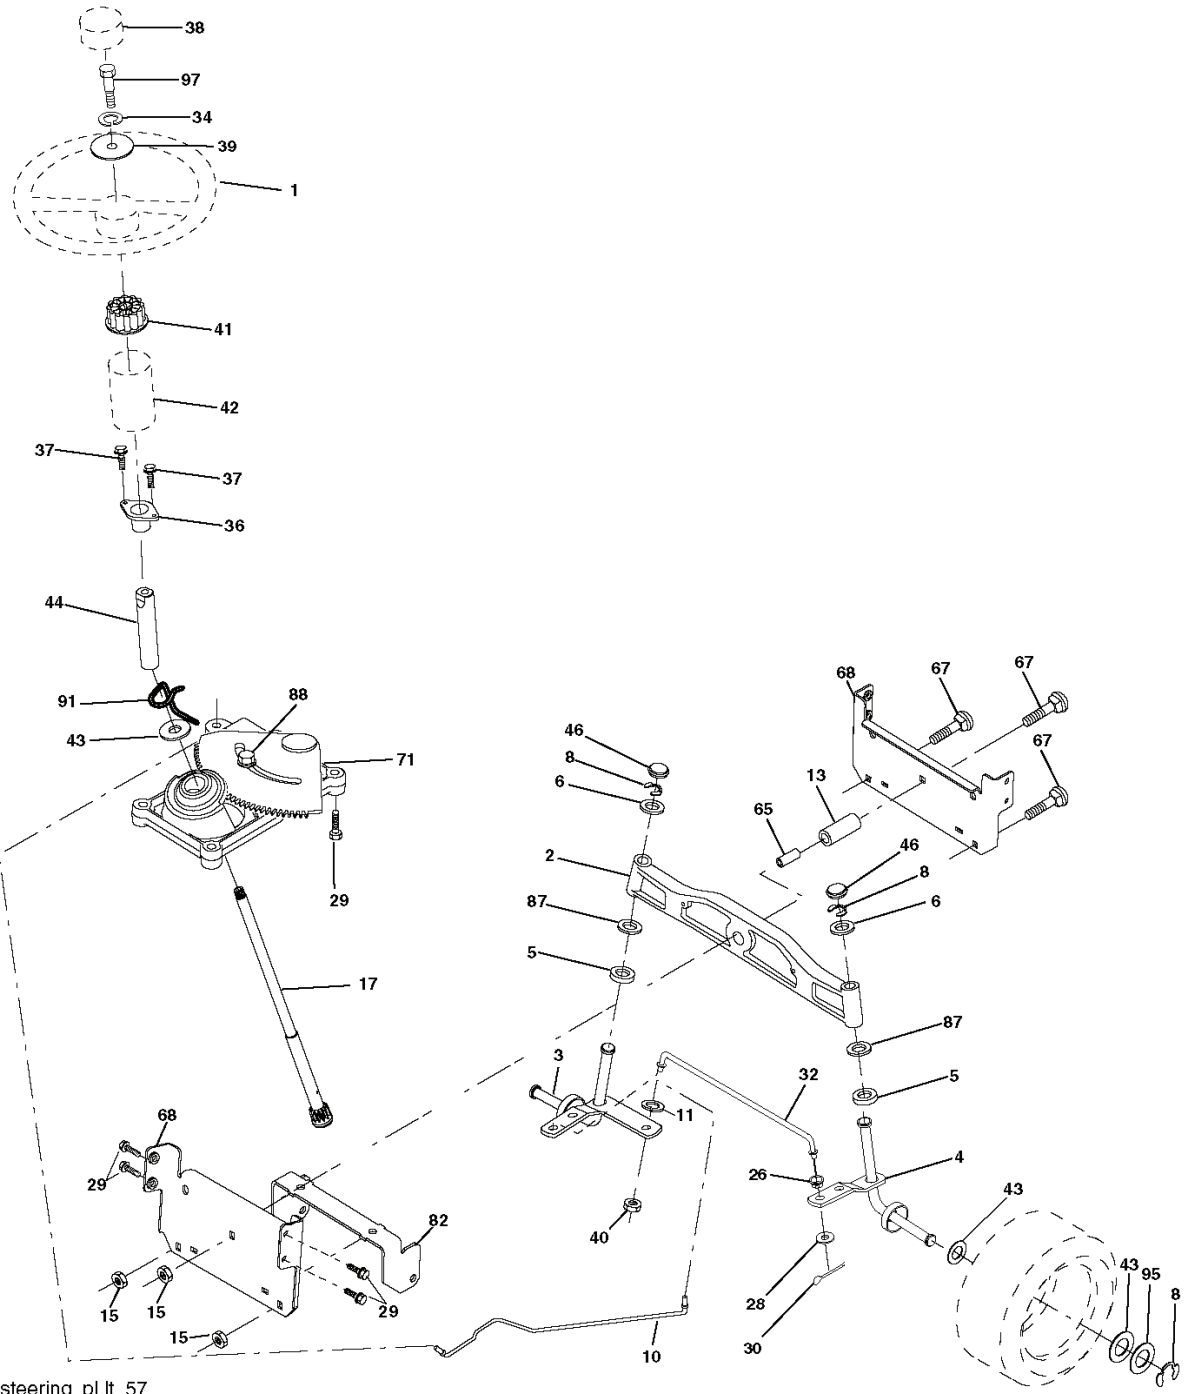

steering_pl.it_57

REF.	PART NO.	DESCRIPTION	REMARK	QTY.	KIT
1	532193651	STEERING WHEEL		1	
2	532184706	SHAFT		1	
3	532169840	SPINDLE		1	
4	532169839	SPINDLE		1	
5	532124931	WASHER		1	
6	532121748	WASHER		1	
8	812000029	RETAINER RING		1	
10	532175121	ROD		1	
11	810040600	WASHER		1	
13	532136518	PIPE		1	
15	532145212	NUT		1	
17	532190753	ROD		1	
29	817000612	SCREW		1	
32	532171888	ROD		1	
33	819111216	WASHER		1	
34	810040500	WASHER		1	
35	873540500	NUT		1	
36	532155099	BUSHING		1	
37	532152927	SCREW		1	
38	532193652	HUB		1	
39	819113812	WASHER		1	
40	873540600	NUT		1	
41	532186737	ADAPTER		1	
42	532411139	STEERING COLUMN TUBE		1	
43	532121749	WASHER		1	
44	532190752	SHAFT		1	
46	532121232	HUB CAP		1	
65	532160367	SPACER		1	
67	872110618	BOLT		1	
68	532169827	SHAFT		1	
71	532175146	STEERING GEAR		1	
82	532199978	SUPPORT ESSIEU AVANT		1	
87	532173966	WASHER		1	
88	532175118	BOLT		1	
91	532175553	SPRING		1	
95	532188967	WASHER		1	
97	874780564	BOLT		1	
	PART NO.		REMARK		KIT