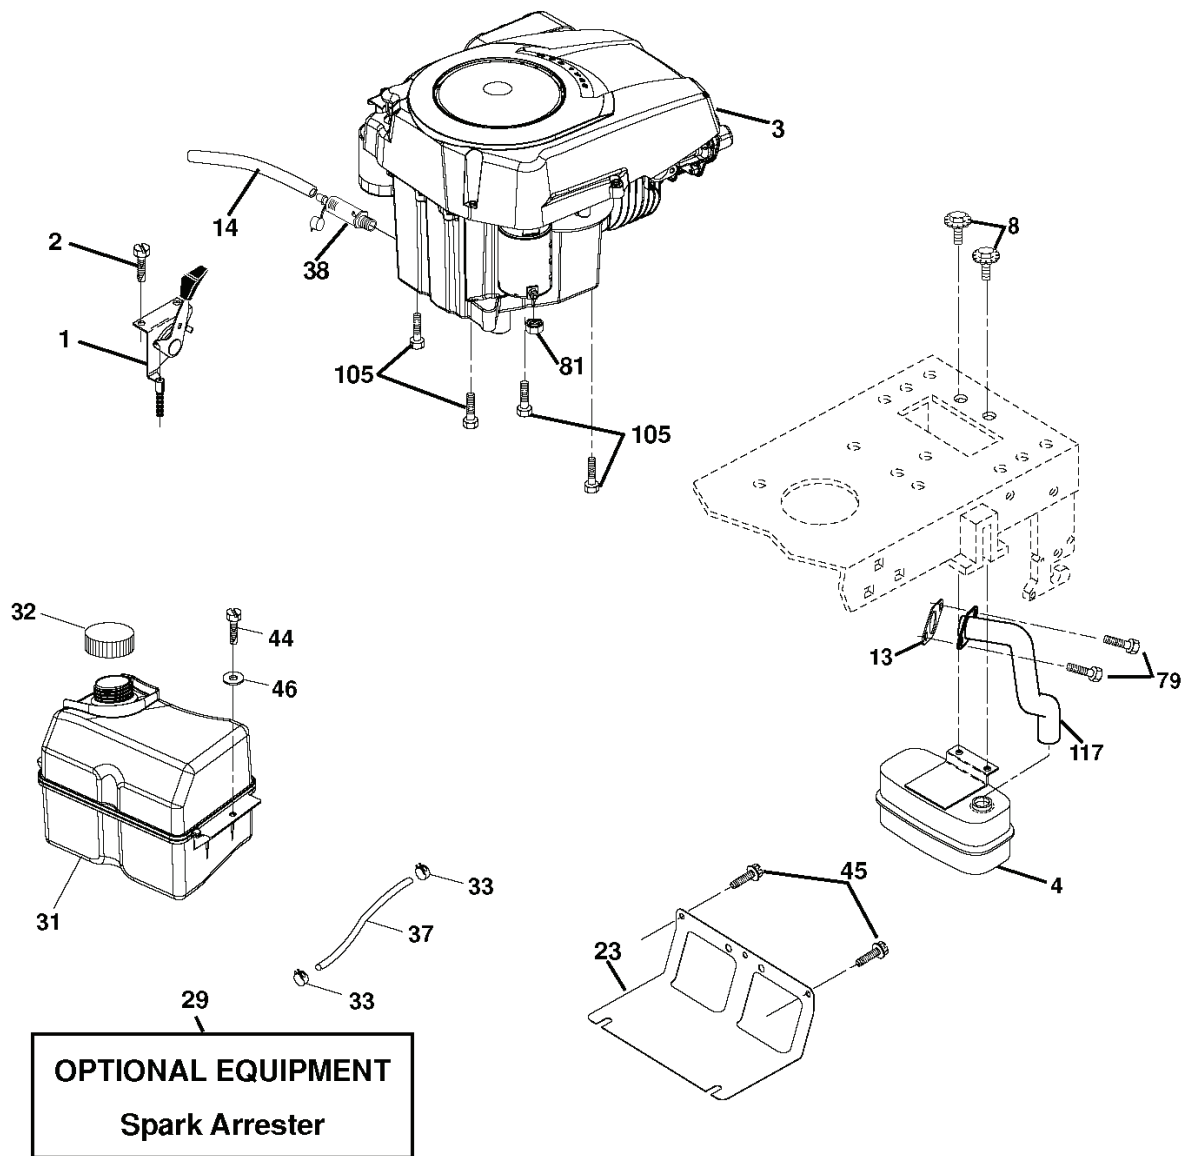

REF.	PART NO.	DESCRIPTION	REMARK	QTY.	KIT
1	532183897	CONTROL		1	
2	532211611	SCREW		1	
3				1	
4	532188655	MUFFLER		1	
8	532171877	BOLT		1	
13	532185909	GASKET		1	
14	532148456	TUBE		1	
23	532169837	HEAT SHIELD		1	
29	532137180	SPARK ARRESTER KIT		1	
31	532407545	FUEL TANK		1	
32	532197725	PLUG		1	
33	532123487	HOSE CLAMP		1	
37	532137040	HOSE		1	
38	532181654	PLUG		1	
44	817670412	SCREW		1	
45	817000612	SCREW		1	
46	819091416	WASHER		1	
79	532192334	SCREW		1	
81	873510400	NUT		1	
105	817120616	SCREW		1	
117	532188654	TUBE EXHAUST		1