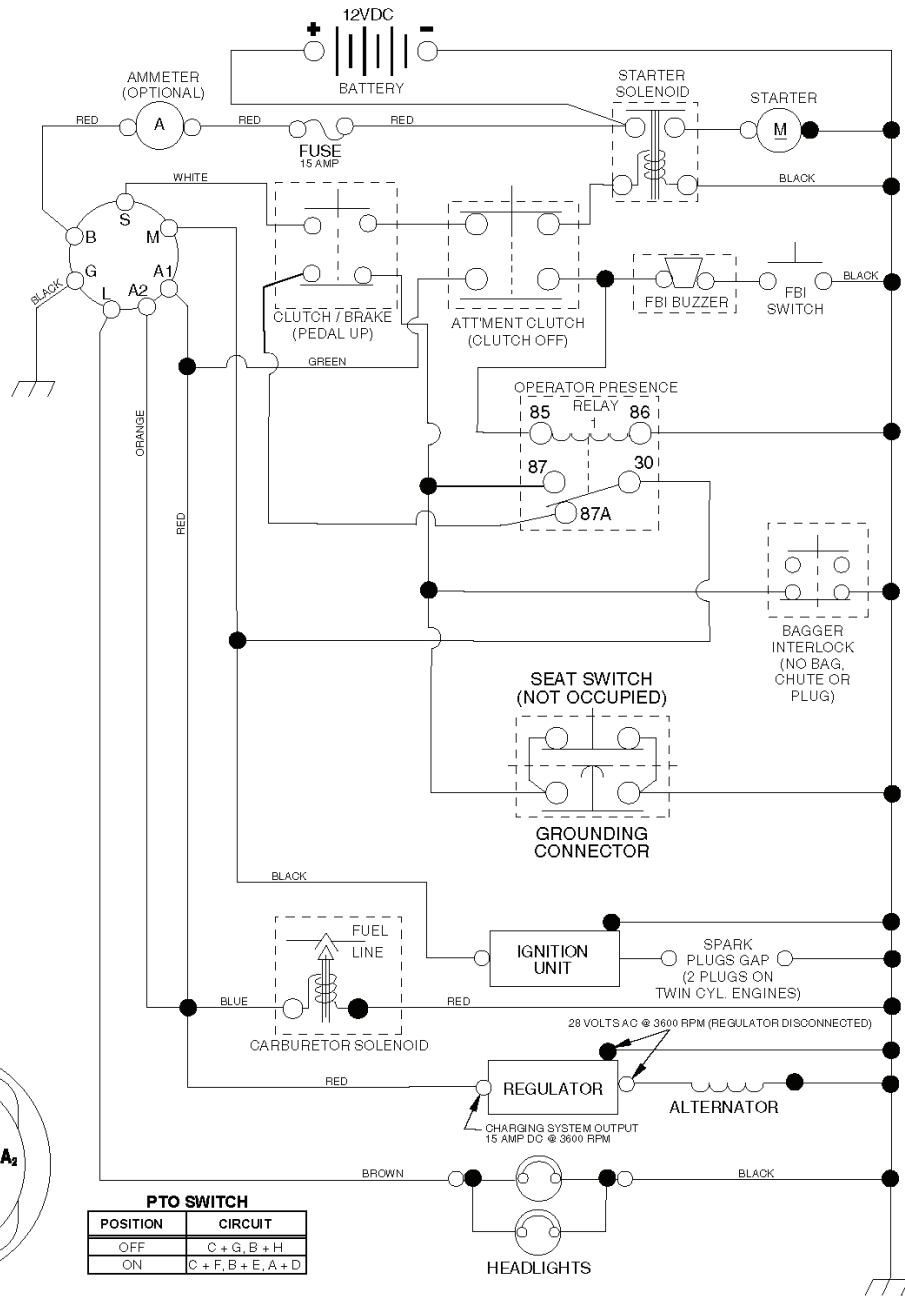

IGNITION SWITCH

POSITION	CIRCUIT	"MAKE"
OFF	M+G+A1	NONE
RUNLIGHT	B+A1	A2+L
RUN	B+A1	NONE
START	B + S + A1	NONE

PTO SWITCH

POSITION	CIRCUIT
OFF	C + G, B + H
ON	C + F, B + E, A + D

WIRING INSULATED CLIPS
NOTE: IF WIRING INSULATED CLIPS WERE REMOVED FOR SERVICING OF UNIT, THEY SHOULD BE REPLACED TO PROPERLY SECURE YOUR WIRING.

02752