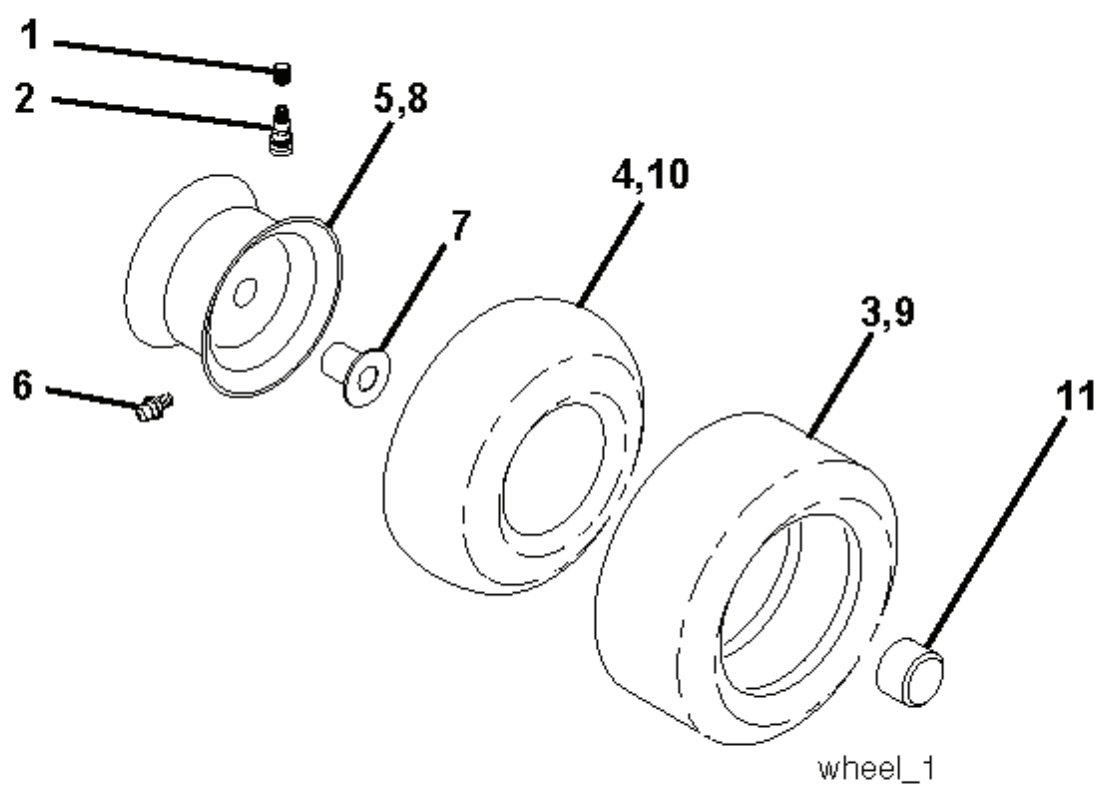

107cm\_deck-elect.(CRD)\_2

REF.	PART NO.	DESCRIPTION	REMARK	QTY.	KIT
1	532169160	HOUSING		1	
2	872140506	BOLT		1	
3	532165569	BRACKET		1	
4	532169167	BRACKET		1	
5	532124670	RETAINER RING		1	
6	532165557	ROD		1	
8	532181712	BOLT		1	
9	810030600	WASHER		1	
11	532180583	BLADE		1	
13	532137645	SHAFT		1	
14	532128774	BEARING HOUSING		1	
15	532110485	BEARING		1	
16	532180584	BLADE		1	
18	872110606	BOLT		1	
19	532132827	SPEC. BOLT		1	
20	532181713	BOLT		1	
21	873680500	NUT		1	
22	532169165	BRACKET		1	
23	532169166	BRACKET		1	
24	532169170	BRACKET		1	
25	532400105	BRACKET		1	
26	532400110	SUPPORT		1	
27	532169172	BRACKET		1	
28	532169168	BRACKET		1	
30	532173984	SCREW		1	
31	532187690	WASHER		1	
32	532175707	MANDREL PULLEY		1	
33	532400234	NUT		1	
34	532400103	BRACKET		1	
35	532400104	BRACKET		1	
36	532146763	PULLEY		1	
38	532169851	SPACER		1	
39	872110622	BOLT		1	
40	873680600	NUT		1	
41	873900600	NUT		1	
44	532175538	COVER		1	
45	532175539	COVER		1	
46	532137729	SCREW		1	
55	532169849	LEVER		1	
61	532175159	SPRING		1	
68	532402009	BELT		1	
69	532165482	SHAFT		1	
84	532156085	BELT GUIDE		1	
116	532193406	BOLT		1	
117	532174873	WHEEL		1	
118	873900600	NUT		1	
119	819132012	WASHER		1	
124	872110612	BOLT		1	
130	872110506	BOLT		1	
131	532165661	PIPE		1	
161	532180424	BLADE		1	
162	532180878	ADAPTER		1	
163	532180425	BLADE		1	
164	532124937	BEARING COL. STRG.		1	
--	532181857	BEARING HOUSING		1	
--	532181858	BEARING HOUSING		1	
--	532181770	HOUSING		1	

---

REF.	PART NO.	DESCRIPTION	REMARK	QTY.	KIT
1	532059192	CAP VALVE		1	
2	532065139	NIPPLE		1	
3	532106222	TIRE		1	
4	532059904	HOSE		1	
5	532138336	RIM		1	
6	532124957	FITTING		1	
7	532124959	BEARING		1	
8	532138337	RIM.SPROCKET		1	
9	532122082	TIRE		1	
10	532124926	HOSE		1	
11	532175039	HUB CAP		1	
--	532144334	SEALING FOAM		1	