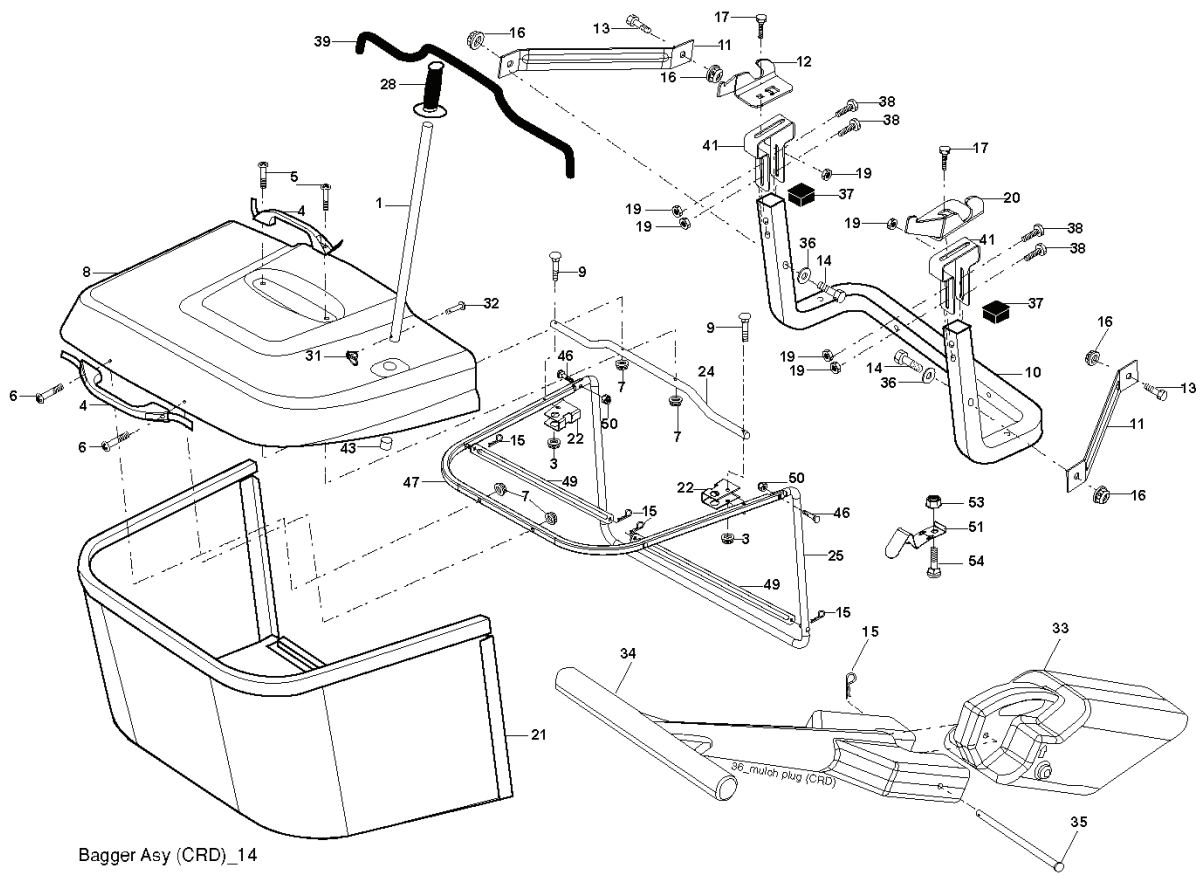

seat\_lt.knob\_16(CRD)

---

REF.	PART NO.	DESCRIPTION	REMARK	QTY.	KIT
1	532188715	SIEGE CONDUCTEUR		1	
2	532140551	BRACKET		1	
3	871110616	SCREW		1	
4	819131610	WASHER		1	
5	532145006	CLIP		1	
6	873800600	NUT		1	
7	532124181	SPRING		1	
8	817000616	SCREW		1	
9	819131614	WASHER		1	
10	532195530	BERCEAU DE SIEGE CONDUCTEUR		1	
11	532166369	WING NUT		1	
12	532174648	BRACKET		1	
13	532121248	BUSHING		1	
14	872050412	BOLT		1	
15	532121249	SPACER		1	
16	532123740	SPRING		1	
17	532123976	LOCKNUT		1	
21	532171852	BOLT		1	
22	873800500	LOCK NUT		1	
24	819171912	WASHER		1	
25	532127018	BOLT		1	

---

REF.	PART NO.	DESCRIPTION	REMARK	QTY.	KIT
1	532059192	CAP VALVE		1	
2	532065139	NIPPLE		1	
3	532106222	TIRE		1	
4	532059904	HOSE		1	
5	532138336	RIM		1	
6	532124957	FITTING		1	
7	532124959	BEARING		1	
8	532138337	RIM.SPROCKET		1	
9	532122082	TIRE		1	
10	532124926	HOSE		1	
11	532175039	HUB CAP		1	
--	532144334	SEALING FOAM		1	