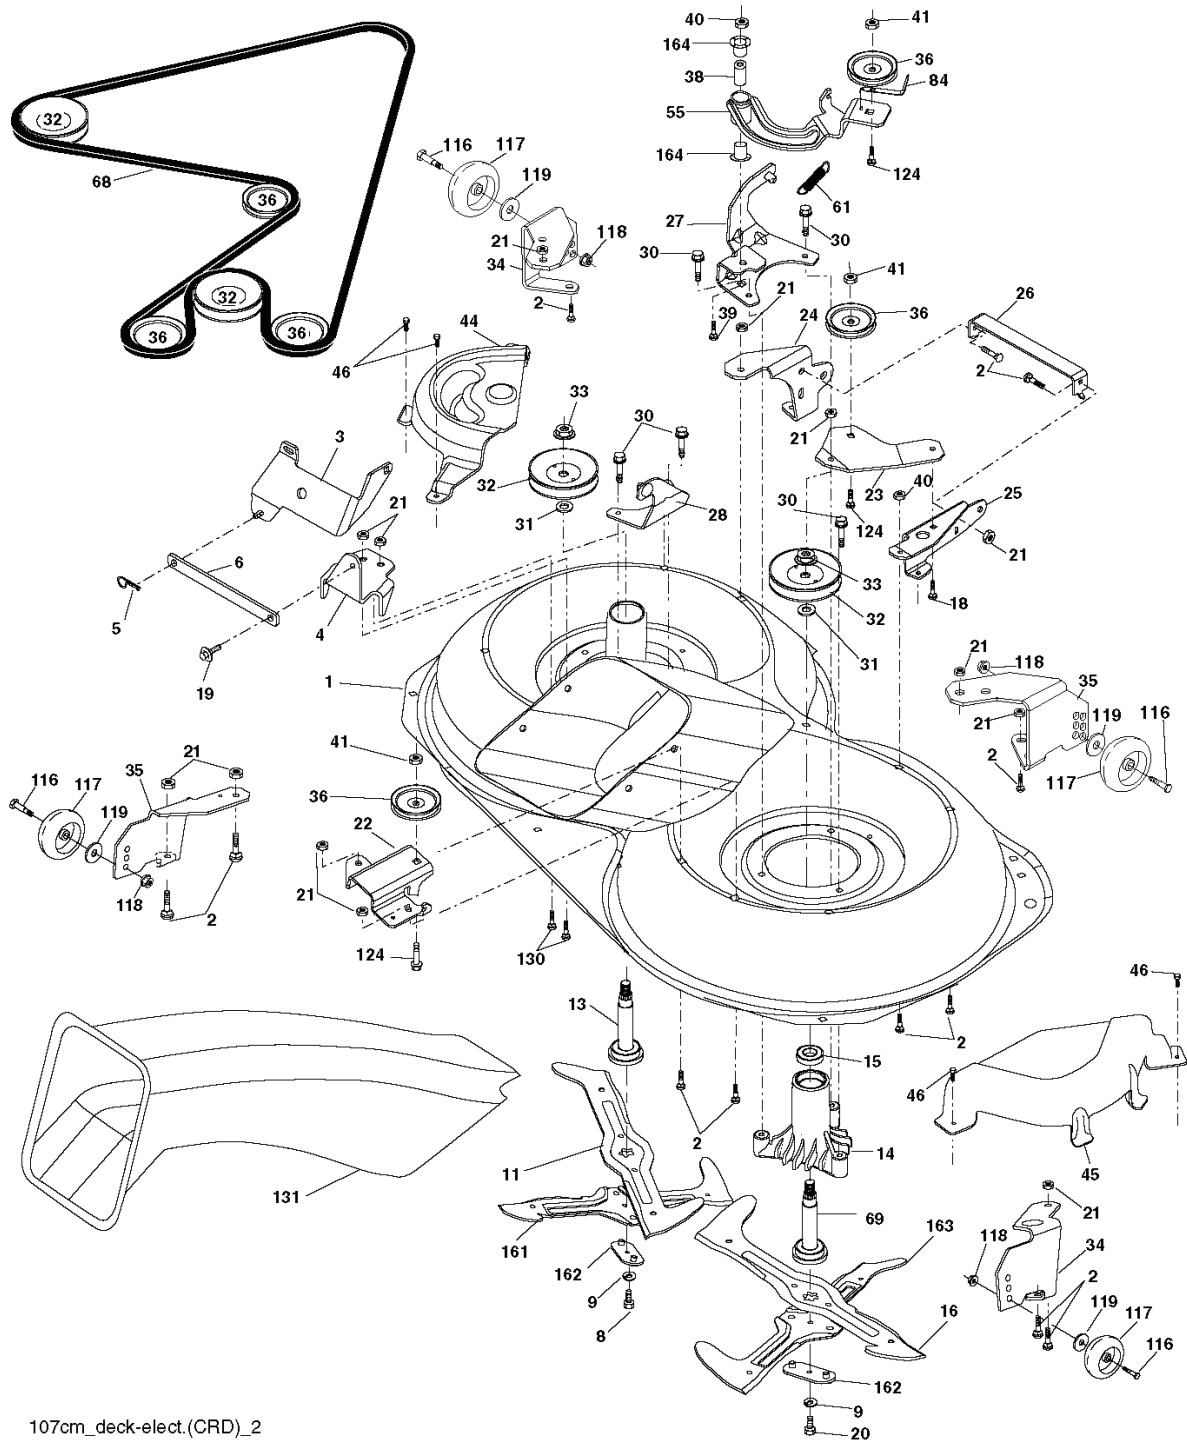

107cm_deck-elect.(CRD)_2

REF.	PART NO.	DESCRIPTION	REMARK	QTY.	KIT
1	532169160	HOUSING		1	
2	872140506	BOLT		1	
3	532165569	BRACKET		1	
4	532169167	BRACKET		1	
5	532124670	RETAINER RING		1	
6	532165557	ROD		1	
8	532181712	BOLT		1	
9	810030600	WASHER		1	
11	532180583	BLADE		1	
13	532137645	SHAFT		1	
14	532128774	BEARING HOUSING		1	
15	532110485	BEARING		1	
16	532180584	BLADE		1	
18	872110606	BOLT		1	
19	532132827	SPEC. BOLT		1	
20	532181713	BOLT		1	
21	873680500	NUT		1	
22	532169165	BRACKET		1	
23	532169166	BRACKET		1	
24	532169170	BRACKET		1	
25	532400105	BRACKET		1	
26	532400110	SUPPORT		1	
27	532169172	BRACKET		1	
28	532169168	BRACKET		1	
30	532173984	SCREW		1	
31	532187690	WASHER		1	
32	532175707	MANDREL PULLEY		1	
33	532400234	NUT		1	
34	532400103	BRACKET		1	
35	532400104	BRACKET		1	
36	532146763	PULLEY		1	
38	532169851	SPACER		1	
39	872110622	BOLT		1	
40	873680600	NUT		1	
41	873900600	NUT		1	
44	532175538	COVER		1	
45	532175539	COVER		1	
46	532137729	SCREW		1	
55	532169849	LEVER		1	
61	532175159	SPRING		1	
68	532402009	BELT		1	
69	532165482	SHAFT		1	
84	532156085	BELT GUIDE		1	
116	532193406	BOLT		1	
117	532174873	WHEEL		1	
118	873900600	NUT		1	
119	819132012	WASHER		1	
124	872110612	BOLT		1	
130	872110506	BOLT		1	
131	532165661	PIPE		1	
161	532180424	BLADE		1	
162	532180878	ADAPTER		1	
163	532180425	BLADE		1	
164	532124937	BEARING COL. STRG.		1	
--	532181857	BEARING HOUSING		1	
--	532181858	BEARING HOUSING		1	
--	532181770	HOUSING		1