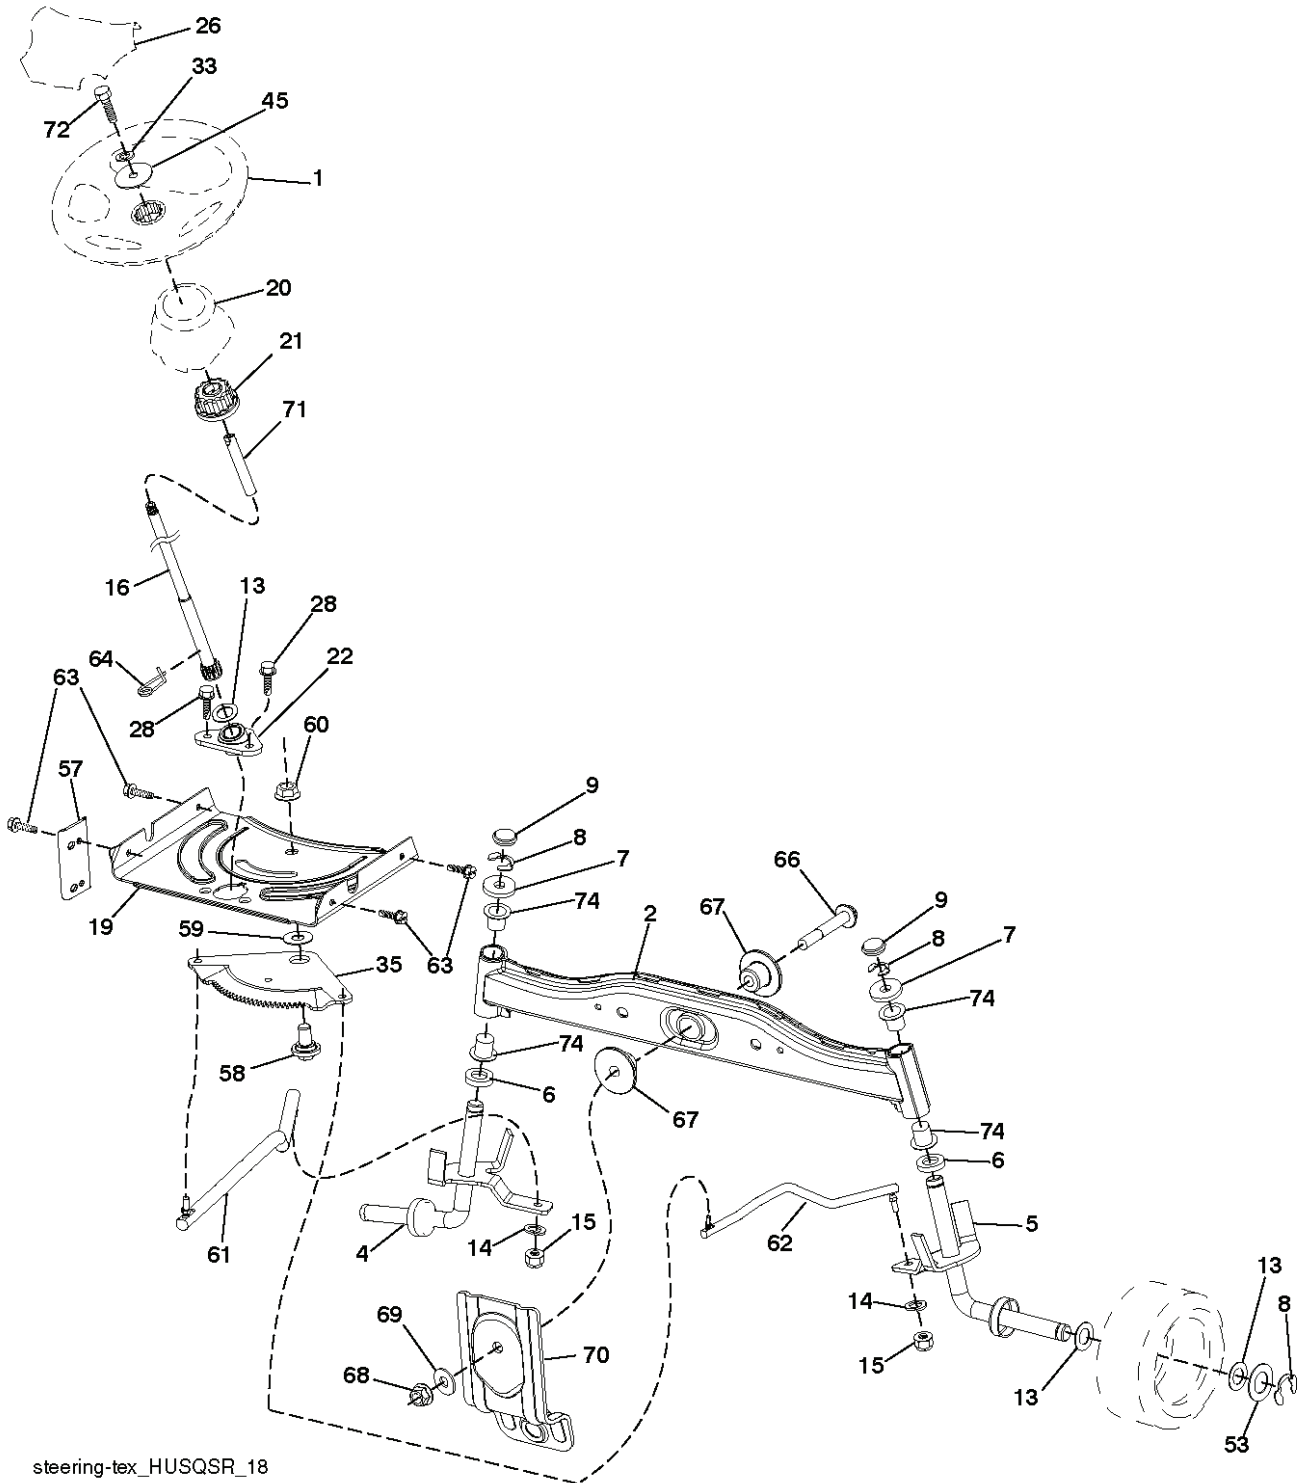

LTH126, 96041019901, 2011-07

SPARE PARTS LIST

REF.	PART NO.	DESCRIPTION	REMARK	QTY.	KIT
1	532196841	DECAL		0	
2	581627301	DECAL		0	
3	532400389	LABEL		0	
4	532437919	DECAL		0	
5	532180432	DECAL		0	
6	532442547	DECAL		0	
7	532159736	DECAL		0	
8	532437410	DECAL		0	
9	532145005	DECAL		0	
10	532178302	DECAL		0	
11	532425112	DECAL		0	
12	532421543	DECAL		0	
13	532159737	DECAL		0	
14	532140837	DECAL		0	
--	532166960	DECAL		0	
--	532439681	PLATE		0	
--	532439682	PAD		0	
--	532162598	DECAL		0	

PTO SWITCH (MATING SIDE)

POSITION	CIRCUIT	"MAKE"
OFF	M+G+A1	
RUN/OVERRIDE	B+A1	
RUN	B+A1	L+A2
START	B+S+A1	

WIRING INSULATED CLIPS
NOTE: IF WIRING INSULATED CLIPS WERE REMOVED FOR SERVICING OF UNIT, THEY SHOULD BE RE-INSTALLED TO PROPERLY SECURE YOUR WIRING.

●
NON-REMOVABLE CONNECTIONS

○
REMOVABLE CONNECTIONS

seat-tex_6-tex LT

REF.	PART NO.	DESCRIPTION	REMARK	QTY.	KIT
1	532439819	SEAT		0	
2	532180166	BRACKET		0	
3	532140675	STRAP		0	
6	873800600	NUT		0	
7	532124181	SPRING		0	
8	532171877	BOLT		0	
10	532196977	PLATE		0	
21	532171852	BOLT		0	
37	873800500	LOCK NUT		0	
40	532197661	HANDLE		0	
41	532198200	SPRING		0	
43	874760612	BOLT		0	
44	819133812	WASHER		0	