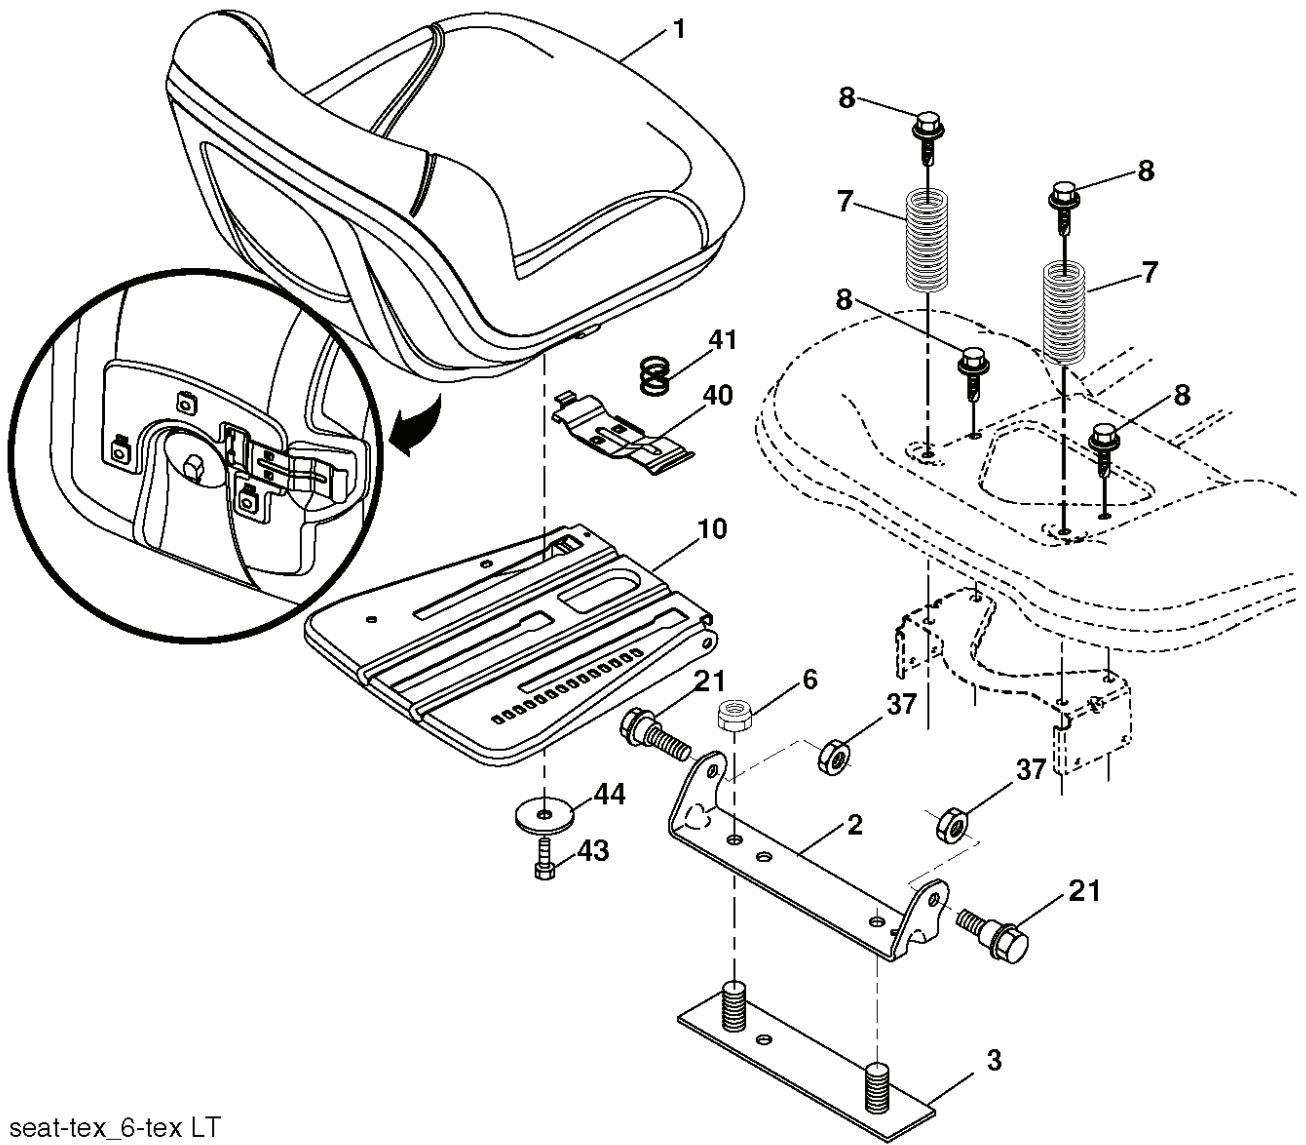

lift-tex_18_r4

REF.	PART NO.	DESCRIPTION	REMARK	QTY.	KIT
2	532422027	SHAFT		0	
3	532195231	LEVER		0	
7	532411555	GRIP		0	
10	532196314	SPRING		0	
87	532194209	SPRING		0	
88	532410710	SPRING		0	
89	819191912	WASHER		0	
90	532194208	PIN		0	
91	532195181	LINK		0	
97	817000612	SCREW		0	
98	532195264	LINK		0	
100	873930600	NUT		0	
101	532407003	LINK		0	
113	819171912	WASHER		0	

PTO SWITCH (MATING SIDE)

POSITION	CIRCUIT	"MAKE"
OFF	M+G+A1	
RUN/OVERRIDE	B+A1	
RUN	B+A1	L+A2
START	B+S+A1	

WIRING INSULATED CLIPS
NOTE: IF WIRING INSULATED CLIPS WERE REMOVED FOR SERVICING OF UNIT, THEY SHOULD BE RE-INSTALLED TO PROPERLY SECURE YOUR WIRING.

●
NON-REMOVABLE CONNECTIONS

○
REMOVABLE CONNECTIONS

seat-tex_6-tex LT

REF.	PART NO.	DESCRIPTION	REMARK	QTY.	KIT
1	532439819	SEAT		0	
2	532180166	BRACKET		0	
3	532140675	STRAP		0	
6	873800600	NUT		0	
7	532124181	SPRING		0	
8	532171877	BOLT		0	
10	532196977	PLATE		0	
21	532171852	BOLT		0	
37	873800500	LOCK NUT		0	
40	532197661	HANDLE		0	
41	532198200	SPRING		0	
43	874760612	BOLT		0	
44	819133812	WASHER		0	