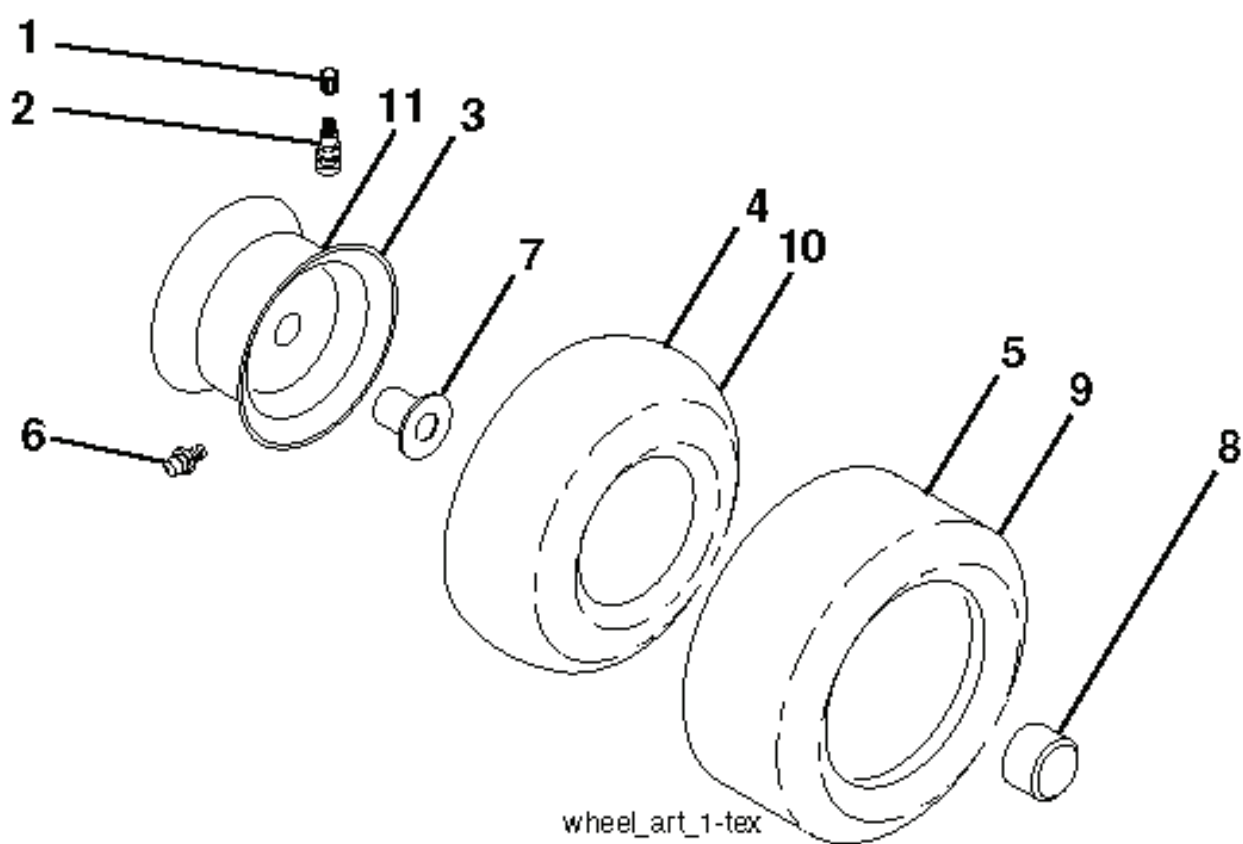

●
NON-REMOVABLE CONNECTIONS

○
REMOVABLE CONNECTIONS

seat-tex_6-tex LT

REF.	PART NO.	DESCRIPTION	REMARK	QTY.	KIT
1	532439819	SEAT		0	
2	532180166	BRACKET		0	
3	532140675	STRAP		0	
6	873800600	NUT		0	
7	532124181	SPRING		0	
8	532171877	BOLT		0	
10	532196977	PLATE		0	
21	532171852	BOLT		0	
37	873800500	LOCK NUT		0	
40	532197661	HANDLE		0	
41	532198200	SPRING		0	
43	874760612	BOLT		0	
44	819133812	WASHER		0	

steering-tex_HUSQSR_18

REF.	PART NO.	DESCRIPTION	REMARK	QTY.	KIT
1	532439740	STEERING WHEEL		0	
2	532418168	AXLE		0	
4	532416845	SPINDLE		0	
5	532416846	SPINDLE		0	
6	532124931	WASHER		0	
7	532121748	WASHER		0	
8	812000029	RETAINER RING		0	
9	532121232	HUB CAP		0	
13	532121749	WASHER		0	
14	810040600	WASHER		0	
15	873540600	NUT		0	
16	532429373	SHAFT		0	
19	532194729	PLATE		0	
20	532441425	COVER		0	
21	532186737	ADAPTER		0	
22	532420537	SUPPORT		0	
26	532439743	HUB CAP		0	
28	817000612	SCREW		0	
33	810040500	WASHER		0	
35	532194732	PLATE		0	
45	819113812	WASHER		0	
53	532188967	WASHER		0	
57	532407465	BRACKET		0	
58	532194747	BOLT		0	
59	532194748	WASHER		0	
60	873971000	NUT		0	
61	532194740	LINK		0	
62	532194741	LINK		0	
63	817000512	SCREW		0	
64	532199849	SPRING RETAINER		0	
66	871020748	BOLT		0	
67	532194737	BUSHING		0	
68	873900700	NUT		0	
69	532199162	WASHER		0	
70	532417065	BRACKET		0	
71	532190752	SHAFT		0	
72	532428982	BOLT		0	
74	532124937	BEARING COL. STRG.		0	