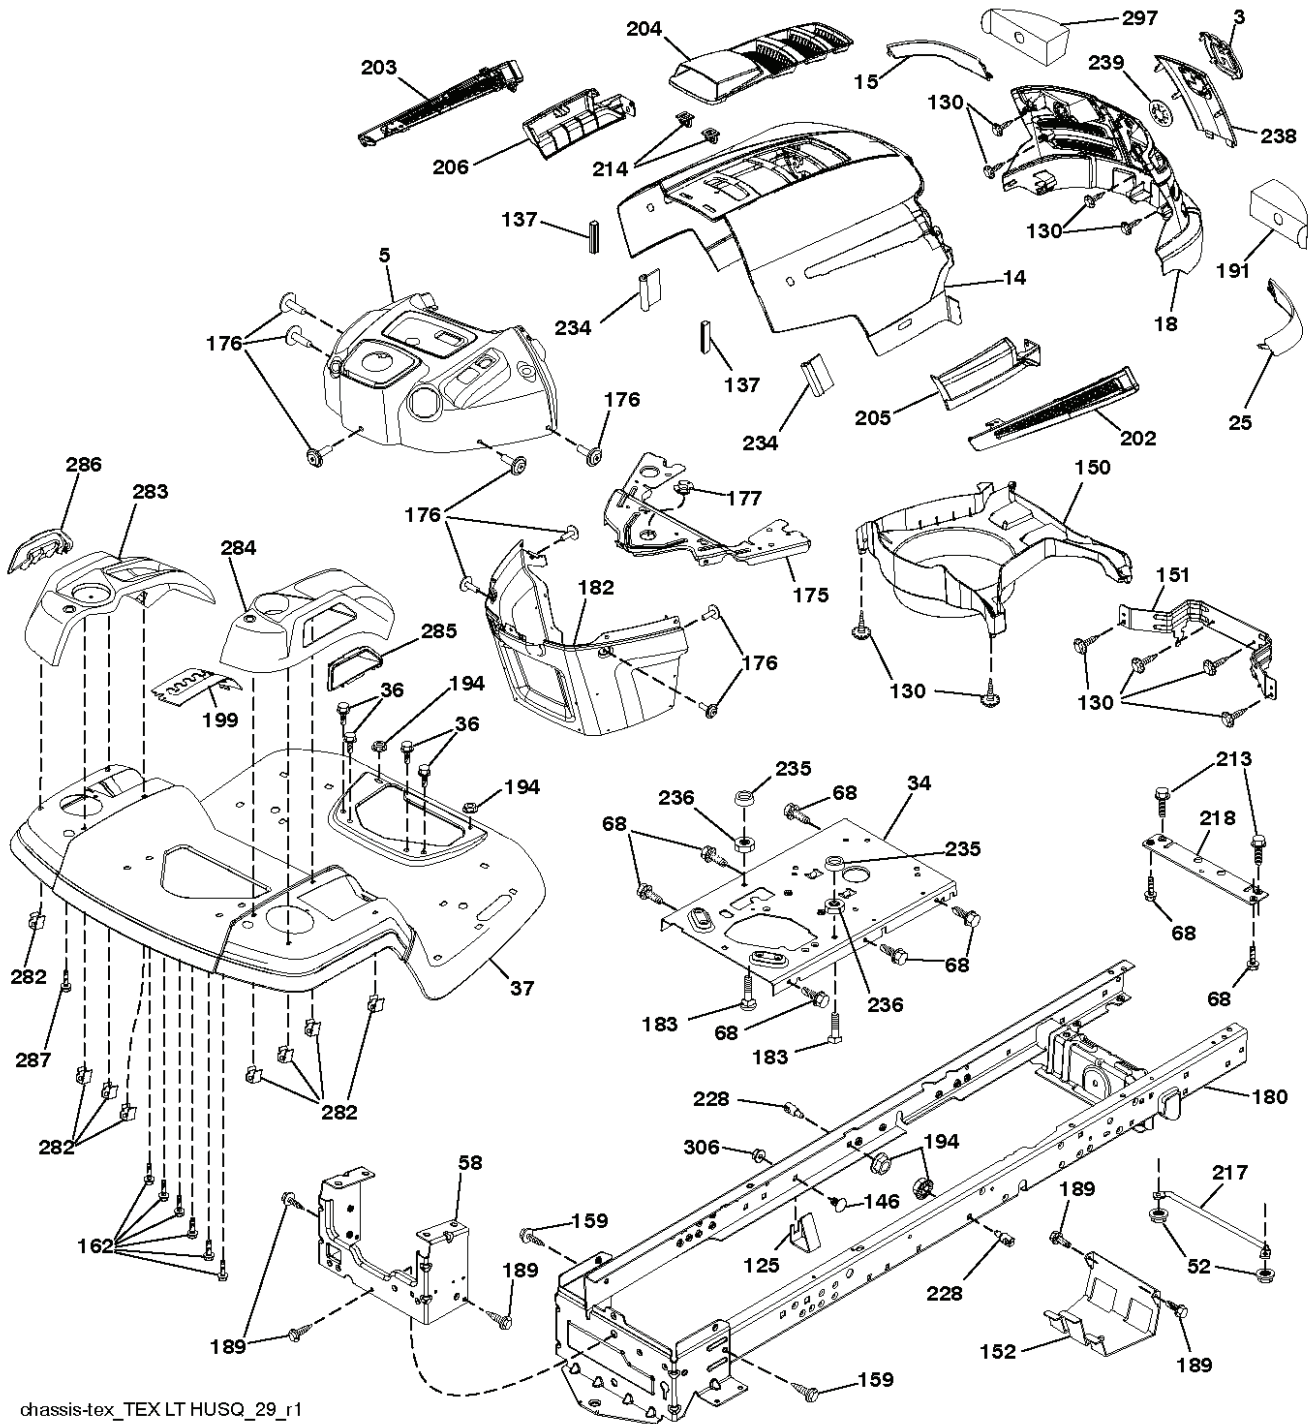

chassis-tex_TEX LT HUSQ_29_r1

REF.	PART NO.	DESCRIPTION	REMARK	QTY.	KIT
3	532405012	LOGOTYPE		0	
5	532438966	DASH		0	
14	532425983	HOOD		0	
15	532441428	LENS		0	
18	532441368	GRILLE		0	
25	532441427	LENS		0	
34	532196125	PLATE		0	
36	817060512	SCREW		0	
37	532441266	FENDER		0	
52	873680500	NUT		0	
58	532412280	PLATE		0	
68	817490508	SCREW		0	
125	581684801	CLIP		1	
130	532416358	SCREW		0	
137	532407590	DAMPING PIECE		0	
146	581857901	BOLT		1	
150	532406662	AIR DUCT		0	
151	532407807	BRACKET		0	
152	532199535	SHIELD		0	
159	817000612	SCREW		0	
162	532142432	SCREW		0	
175	532199472	PLATE		0	
176	532400776	SCREW		0	
177	532195228	BUSHING		0	
180	532414685	CHASSIS		0	
182	532407176	DASH		0	
183	874520520	BOLT		0	
189	817000512	SCREW		0	
191	532416501	INSERT		0	
194	873900500	NUT		0	
199	532413485	PLATE		0	
202	532441342	COVER		0	
203	532441343	COVER		0	
204	532441375	COVER		0	
205	532441344	SKIRT		0	
206	532441345	SKIRT		0	
213	874760512	BOLT		0	
214	532199145	CLIP		0	
217	532409167	ROD		0	
218	532196395	PLATE		0	
228	532195161	STUD		0	
234	532404742	DAMPING PIECE		0	
235	532406129	SPACER		0	
236	873930500	NUT		0	
238	532441374	SPARE PARTS		0	
239	532404883	CLIP		0	
282	532414110	CLIP		0	
283	532442039	DECK		0	
284	532439823	CONSOLE		0	
285	532416317	CONSOLE		0	
286	532416315	CONSOLE		0	
287	817600406	SCREW		0	
297	532406665	INSERT		0	
306	873900600	NUT		1	
	PART NO.		REMARK		KIT