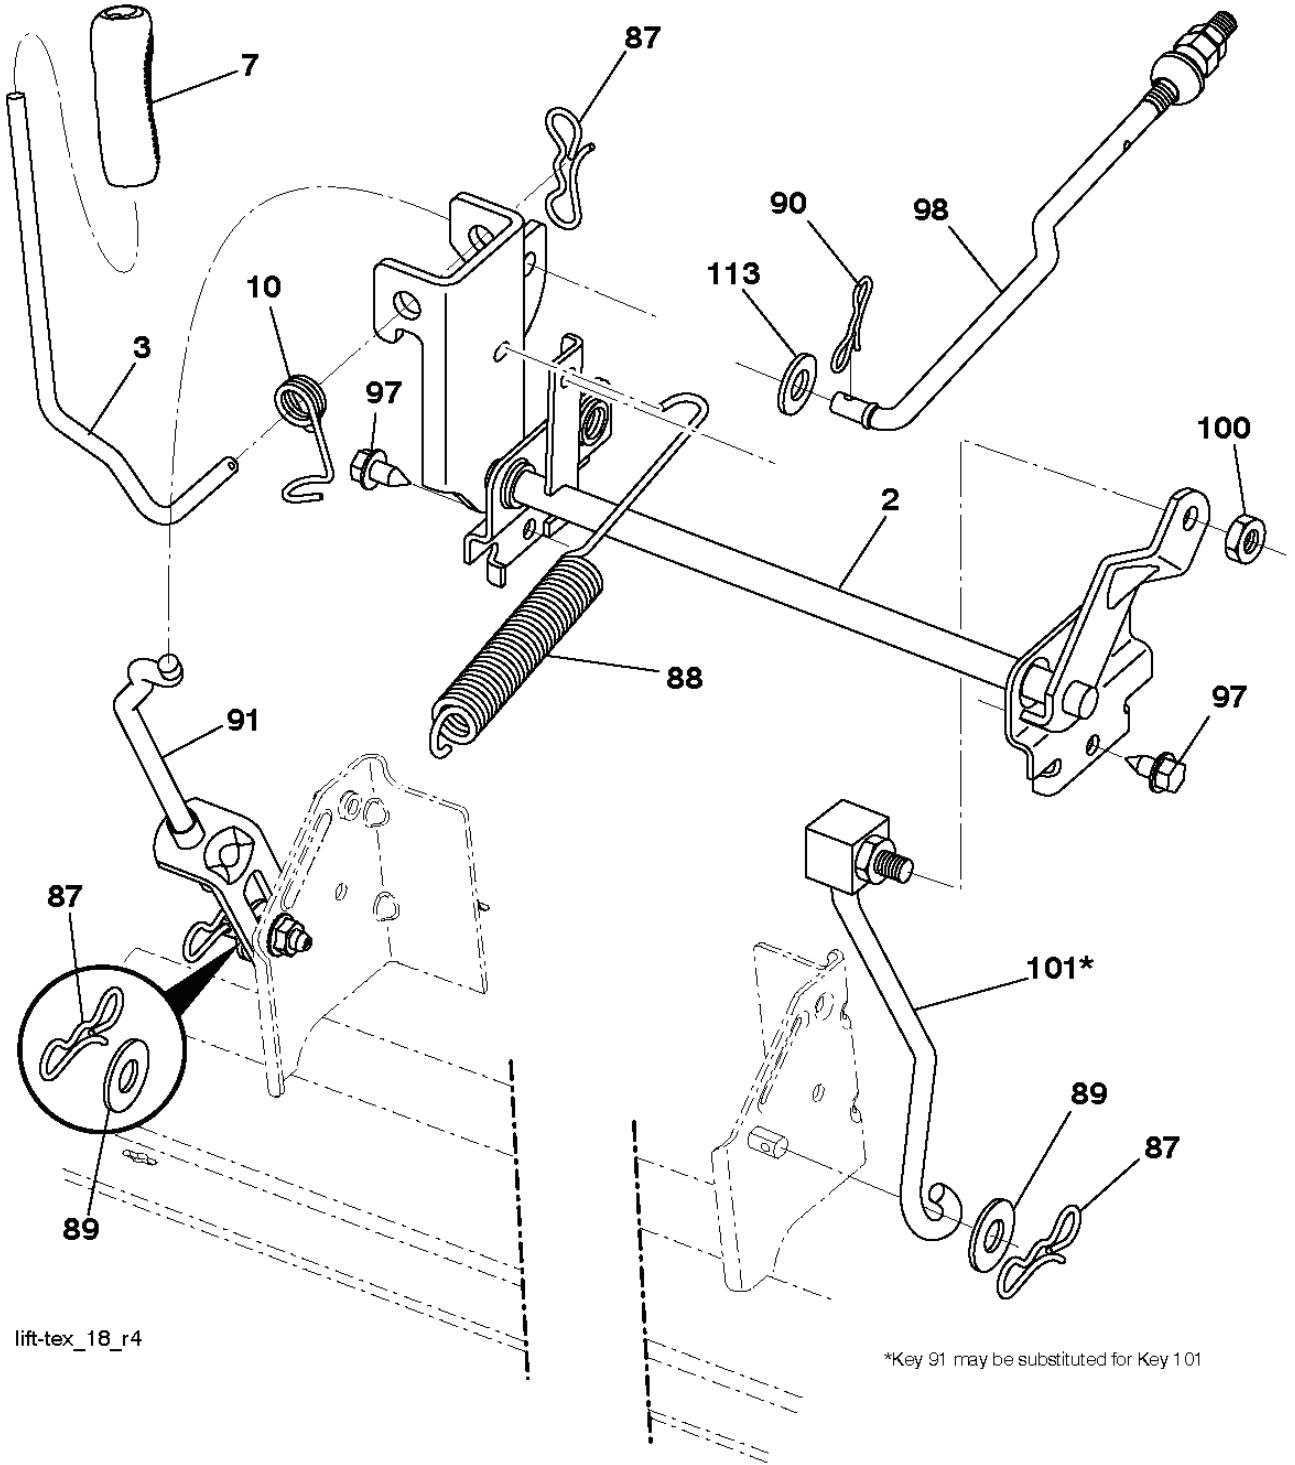

LTH126, 96041019901, 2011-07

SPARE PARTS LIST

REF.	PART NO.	DESCRIPTION	REMARK	QTY.	KIT
1	532196841	DECAL		0	
2	581627301	DECAL		0	
3	532400389	LABEL		0	
4	532437919	DECAL		0	
5	532180432	DECAL		0	
6	532442547	DECAL		0	
7	532159736	DECAL		0	
8	532437410	DECAL		0	
9	532145005	DECAL		0	
10	532178302	DECAL		0	
11	532425112	DECAL		0	
12	532421543	DECAL		0	
13	532159737	DECAL		0	
14	532140837	DECAL		0	
--	532166960	DECAL		0	
--	532439681	PLATE		0	
--	532439682	PAD		0	
--	532162598	DECAL		0	

REF.	PART NO.	DESCRIPTION	REMARK	QTY.	KIT
1	532434555	CUTTING DECK		0	
2	532195161	STUD		0	
3	873900500	NUT		0	
4	532417645	BRACKET		0	
5	817000510	BOLT		0	
6	532418863	ARM		0	
8	532420252	ARM		0	
9	532199092	SPACER		0	
10	817000616	SCREW		0	
11	532137729	SCREW		0	
13	872110612	BOLT		0	
14	532156085	BELT GUIDE		0	
15	532146763	PULLEY		0	
16	873900600	NUT		0	
17	532400234	NUT		0	
18	532187690	WASHER		0	
19	532110485	BEARING		0	
20	532173984	SCREW		0	
22	532175820	PULLEY		0	
23	817490628	SCREW		0	
24	819132012	WASHER		0	
25	532420253	BELT GUARD		0	
26	532420255	COVER		0	
27	532419271	BELT		0	
28	532417344	DEFLECTOR		0	
29	532420895	HINGE PIN		0	
30	532197026	TORSION SPRING		0	
31	532110452	NUT		0	
32	532197251	SPRING		0	
33	532187281	BEARING HOUSING		0	
34	532192872	SHAFT ASSY		0	
35	532419273	RIDE ON BLADE		0	
36	532193003	SCREW		0	
38	532196539	BOLT		0	
39	532105304	HUB CAP		0	
43	532416877	PULLEY		0	
76	532415598	HOSE COUPLING		0	
--	532192870	SPINDLE		0	
--	532438109	CUTTING DECK		0	