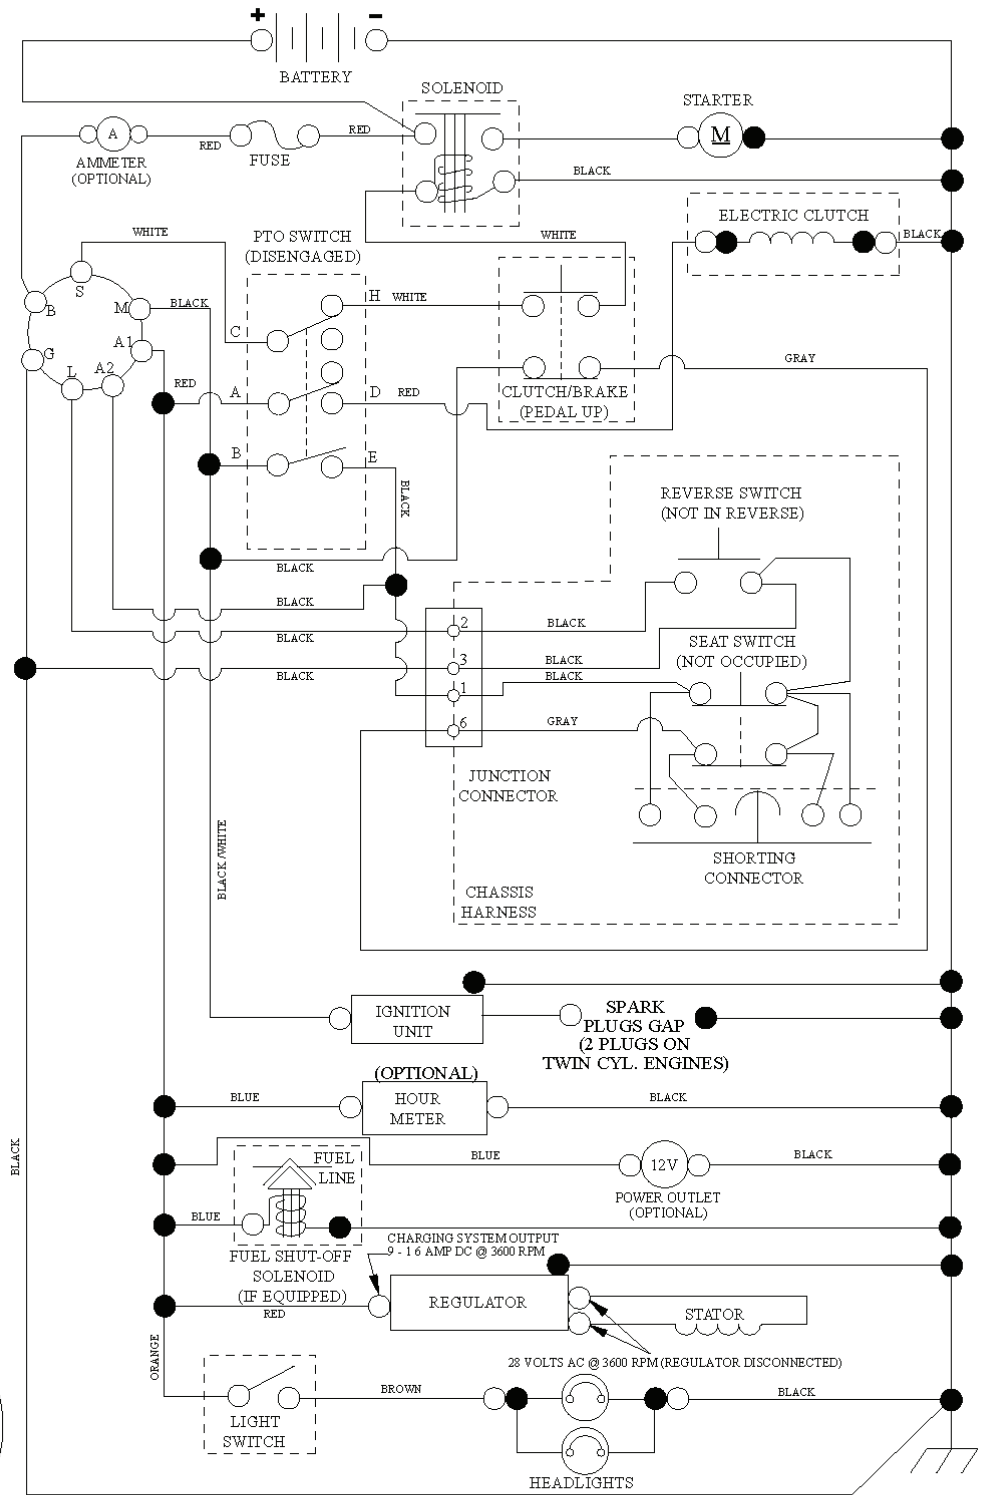

POSITION	CIRCUIT	"MAKE"
OFF	M+G+A1	
RUN/OVERRIDE	B+A1	
RUN	B+A1	L+A2
START	B+S+A1	

WIRING INSULATED CLIPS
NOTE: IF WIRING INSULATED CLIPS WERE REMOVED FOR SERVICING OF UNIT, THEY SHOULD BE RE-INSTALLED TO PROPERLY SECURE YOUR WIRING.

●
NON-REMOVABLE CONNECTIONS

○
REMOVABLE CONNECTIONS