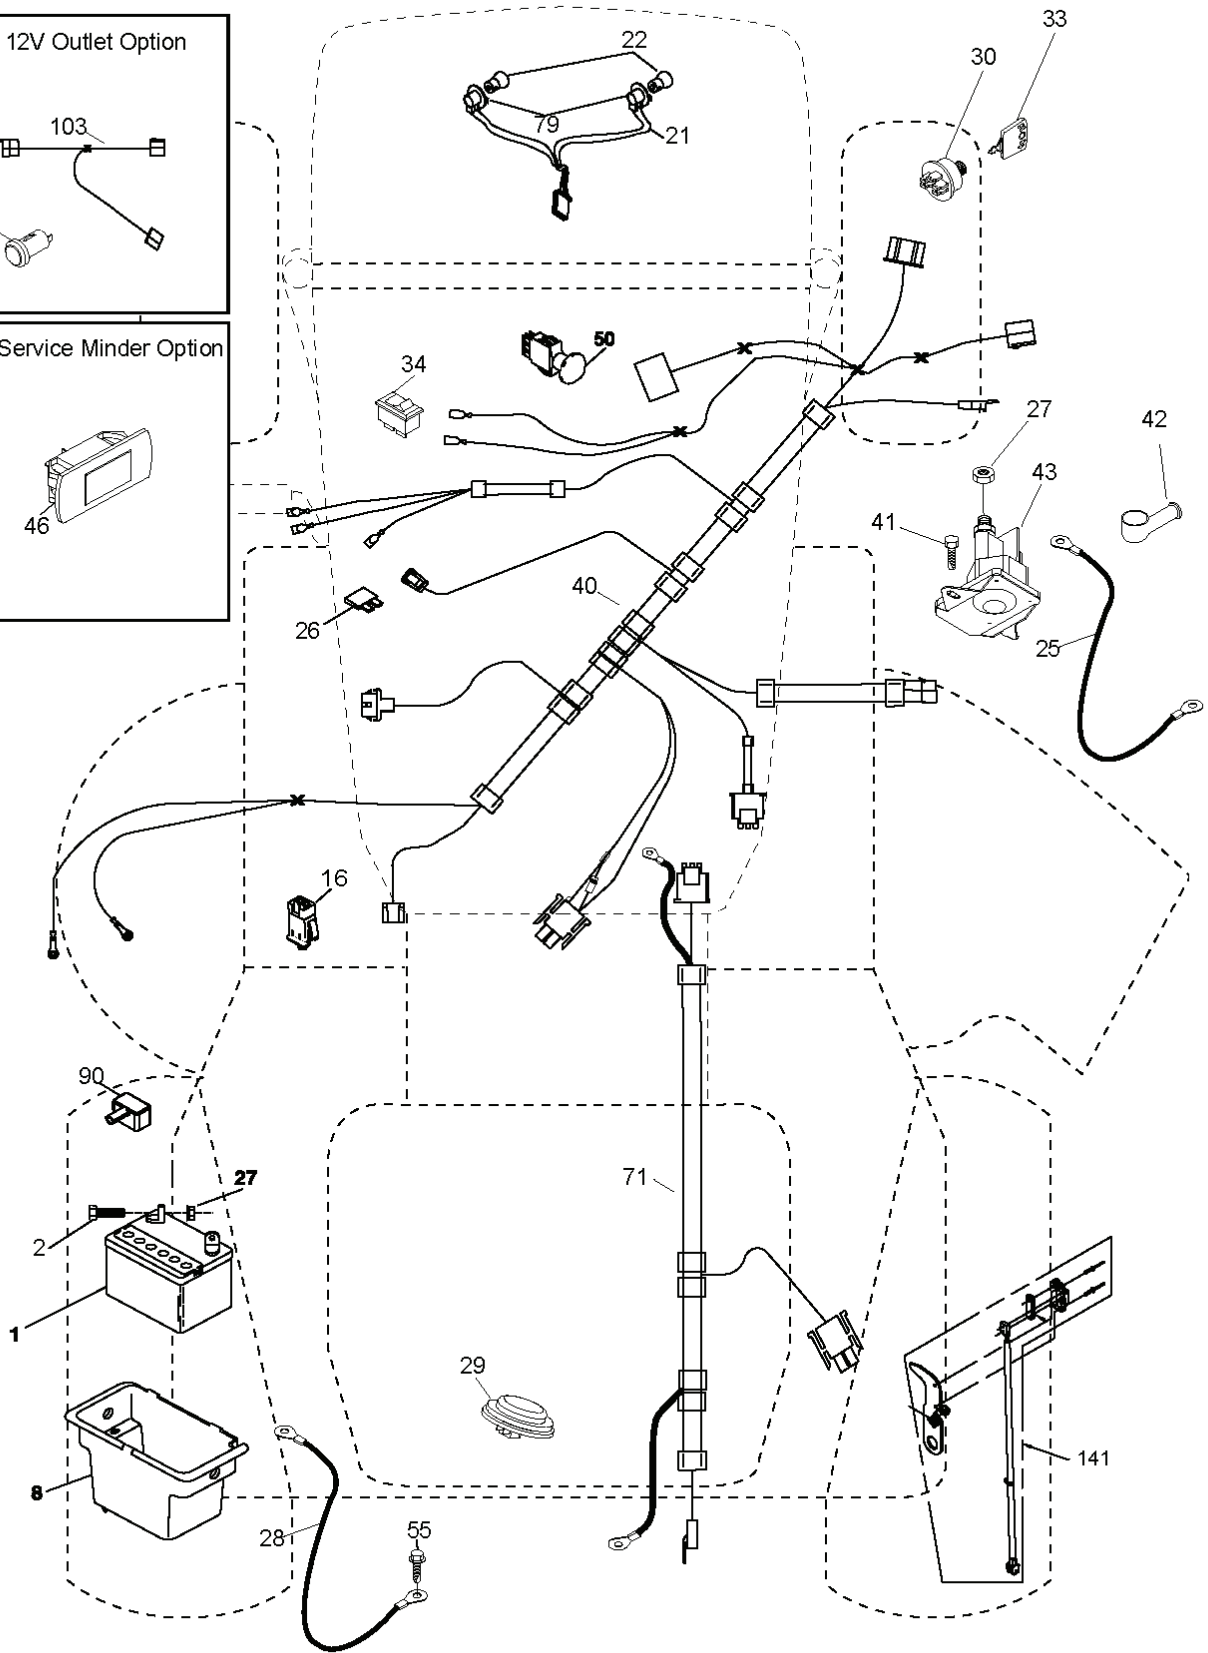

T10S

With 12V Outlet Option

With Service Minder Option

REF.	PART NO.	DESCRIPTION	REMARK	QTY.	KIT
1	532163465	BATTERY		0	
2	874760412	BOLT		0	
8	532193228	BOX		0	
16	532176138	MICRO SWITCH		0	
21	532400252	HARNESS		0	
22	532004152	BULB		0	
25	532412894	CABLE.STARTER.GGA.BL/R*SUBS/2*		0	
26	532175158	FUSE		0	
27	873510400	NUT		0	
28	532198885	CABLE		0	
29	532401545	SWITCH		0	
30	532193350	IGNITION MODULE		0	
33	532411935	KEY		0	
34	532110712	SWITCH		0	
40	532401104	CABLE ASSY		0	
41	817720408	SCREW		0	
42	532131563	COVER		0	
43	532192507	SOLENOID		0	
46	532401763	DISPLAY		0	
50	532174651	SWITCH		0	
55	817060512	SCREW		0	
71	532441544	HARNESS		0	
79	532175242	HOLDER		0	
90	532435395	TERMINAL COVER		0	
141	532416977	KIT		0