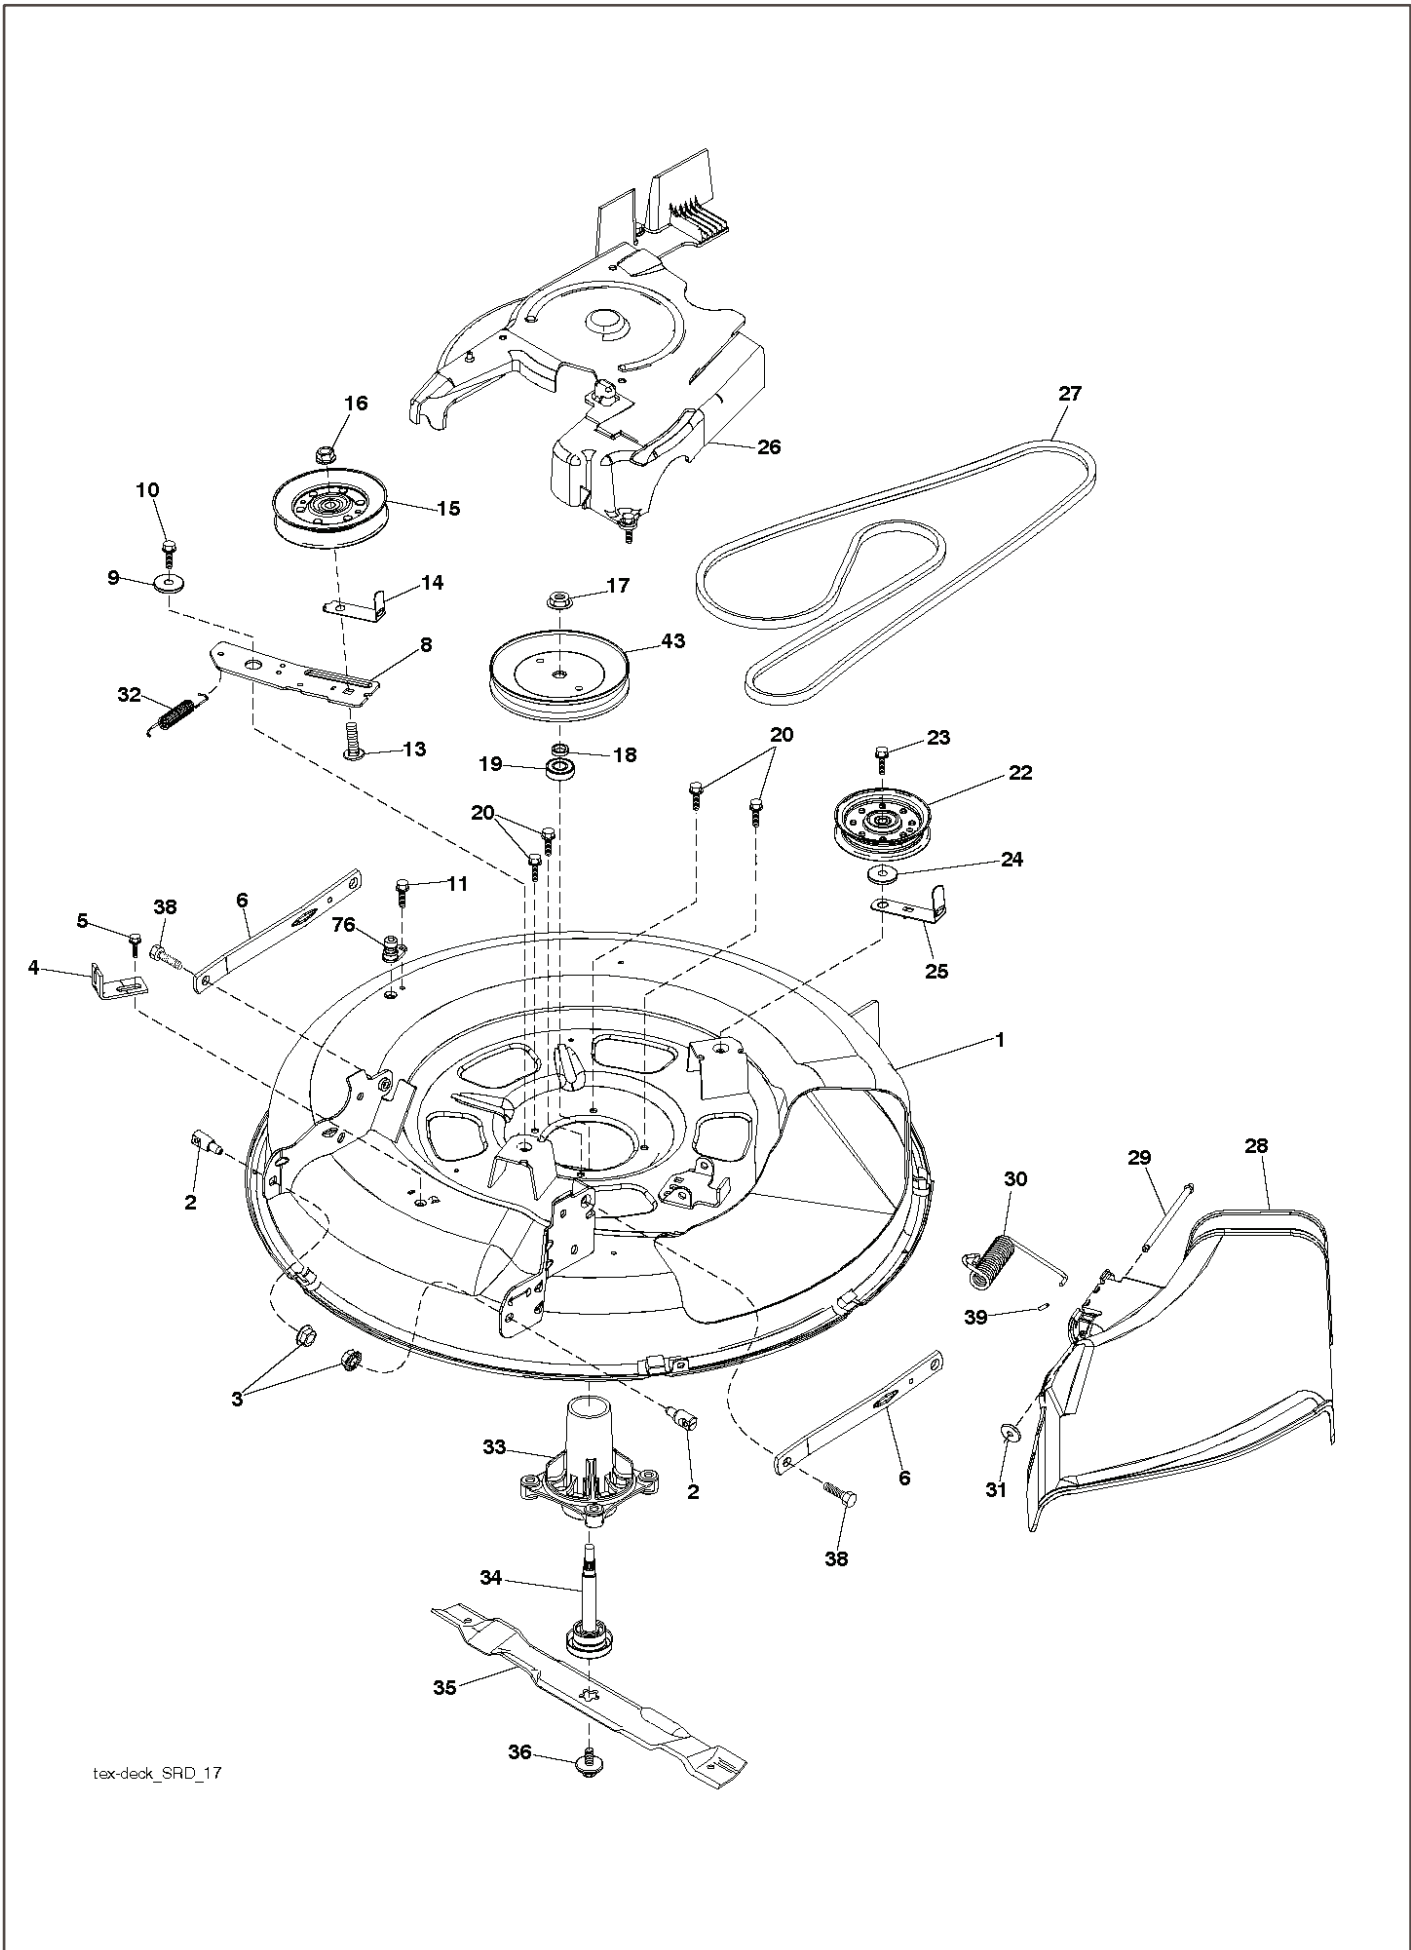

REF.	PART NO.	DESCRIPTION	REMARK	QTY.	KIT
1	532434555	CUTTING DECK		0	
2	532195161	STUD		0	
3	873900500	NUT		0	
4	532417645	BRACKET		0	
5	817000510	BOLT		0	
6	532418863	ARM		0	
8	532420252	ARM		0	
9	532199092	SPACER		0	
10	817000616	SCREW		0	
11	532137729	SCREW		0	
13	872110612	BOLT		0	
14	532156085	BELT GUIDE		0	
15	532146763	PULLEY		0	
16	873900600	NUT		0	
17	532400234	NUT		0	
18	532187690	WASHER		0	
19	532110485	BEARING		0	
20	532173984	SCREW		0	
22	532175820	PULLEY		0	
23	817490628	SCREW		0	
24	819132012	WASHER		0	
25	532420253	BELT GUARD		0	
26	532420255	COVER		0	
27	532419271	BELT		0	
28	532417344	DEFLECTOR		0	
29	532420895	HINGE PIN		0	
30	532197026	TORSION SPRING		0	
31	532110452	NUT		0	
32	532197251	SPRING		0	
33	532187281	BEARING HOUSING		0	
34	532192872	SHAFT ASSY		0	
35	532419273	RIDE ON BLADE		0	
36	532193003	SCREW		0	
38	532196539	BOLT		0	
39	532105304	HUB CAP		0	
43	532416877	PULLEY		0	
76	532415598	HOSE COUPLING		0	
--	532192870	SPINDLE		0	
--	532438109	CUTTING DECK		0