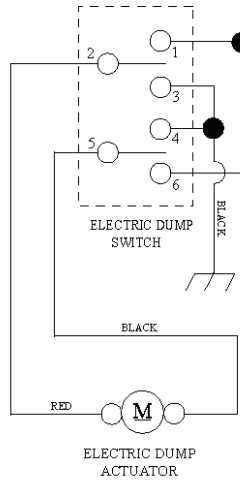

SCH25

POSITION	CIRCUIT	"MAKE"
OFF	M+G+A1	
RUN/OVERRIDE	B+A1	
RUN	B+A1	L+A2
START	B+S+A1	

WIRING INSULATED CLIPS
NOTE: IF WIRING INSULATED CLIPS WERE REMOVED FOR SERVICING OF UNIT, THEY SHOULD BE RE-INSTALLED TO PROPERLY SECURE YOUR WIRING.