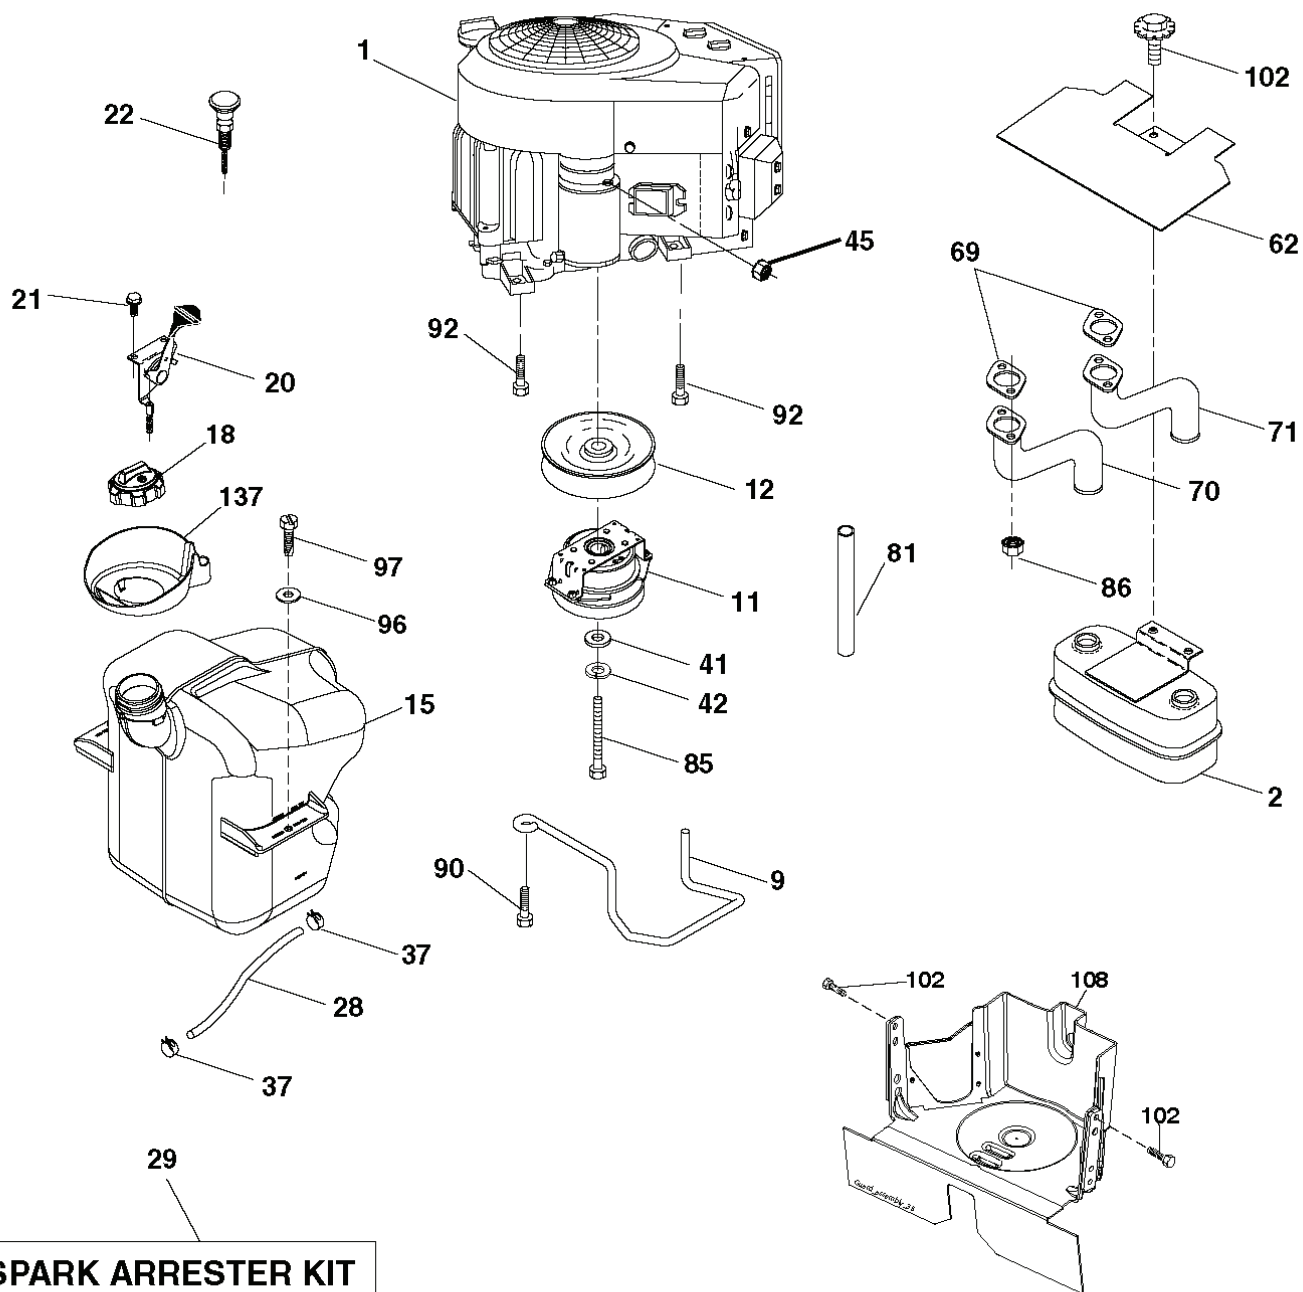

SPARK ARRESTER KIT

engine-tex_Kawa-2cyl_34_r1

REF.	PART NO.	DESCRIPTION	REMARK	QTY.	KIT
1	000000000	W/O DESCRIPTION	Engine Kawasaki Model No. FS541V-CS51(445366)	1	
2	532445962	MUFFLER		1	
9	584908001	KEEPER		1	
11	587241601	CLUTCH		1	
12	532405097	PULLEY		1	
15	532435816	FUEL TANK		1	
18	532441462	CUP		1	
20	532412165	CABLE		1	
21	532416358	SCREW		1	
22	532189541	CHOKO CONTROL		1	
28	532137040	HOSE		1	
29	532137180	SPARK ARRESTER KIT		1	
37	532123487	HOSE CLAMP		1	
41	532126197	WASHER		1	
42	810040700	WASHER		1	
45	873510400	NUT		1	
62	532434017	SHIELD		1	
69	532178151	MUFFLER GASKET		1	
70	532424765	EXHAUST		1	
71	532424766	EXHAUST		1	
81	532148456	TUBE		1	
85	532179953	BOLT		1	
86	532184362	NUT		1	
90	817000616	SCREW		1	
92	817120616	SCREW		1	
96	819091416	WASHER		1	
97	817670412	SCREW		1	
102	817000512	SCREW		1	
108	532423041	COVER		1	
137	532441461	FUEL CAP ASSY		1