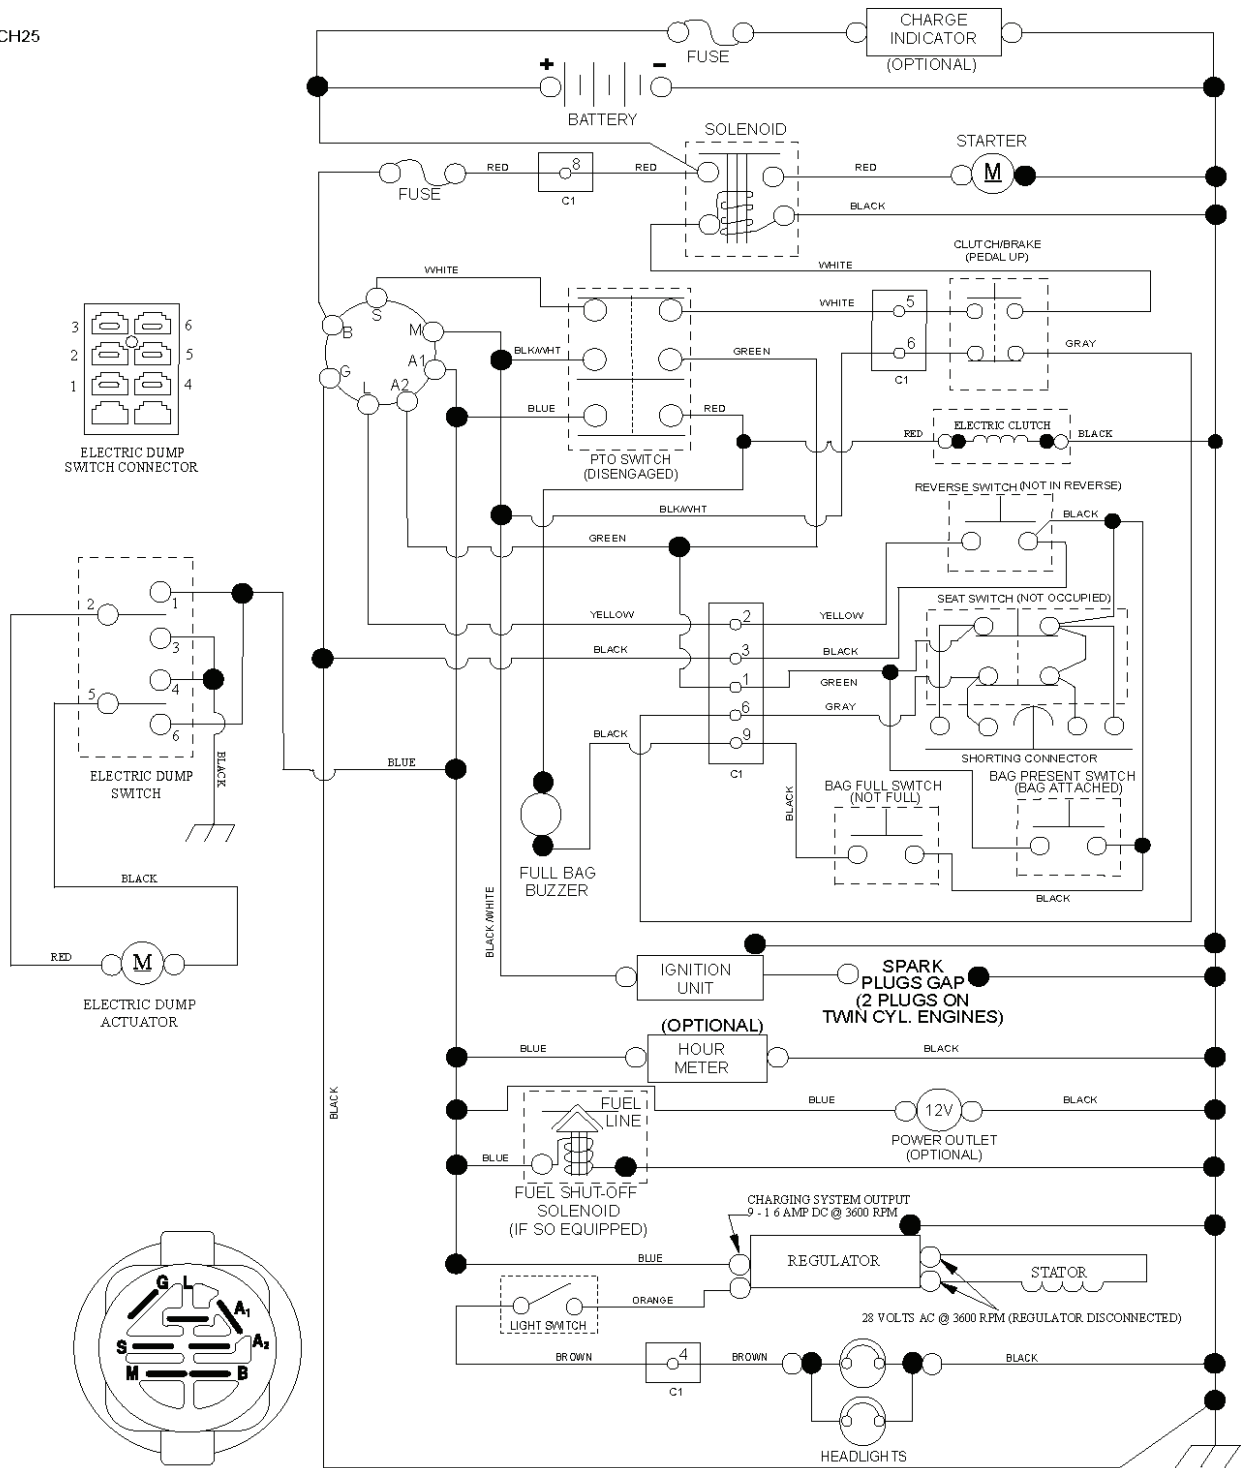

SCH25

POSITION	CIRCUIT	"MAKE"
OFF	M+G+A1	
RUN/OVERRIDE	B+A1	
RUN	B+A1	L+A2
START	B+S+A1	

WIRING INSULATED CLIPS
NOTE: IF WIRING INSULATED CLIPS WERE REMOVED FOR SERVICING OF UNIT, THEY SHOULD BE RE-INSTALLED TO PROPERLY SECURE YOUR WIRING.