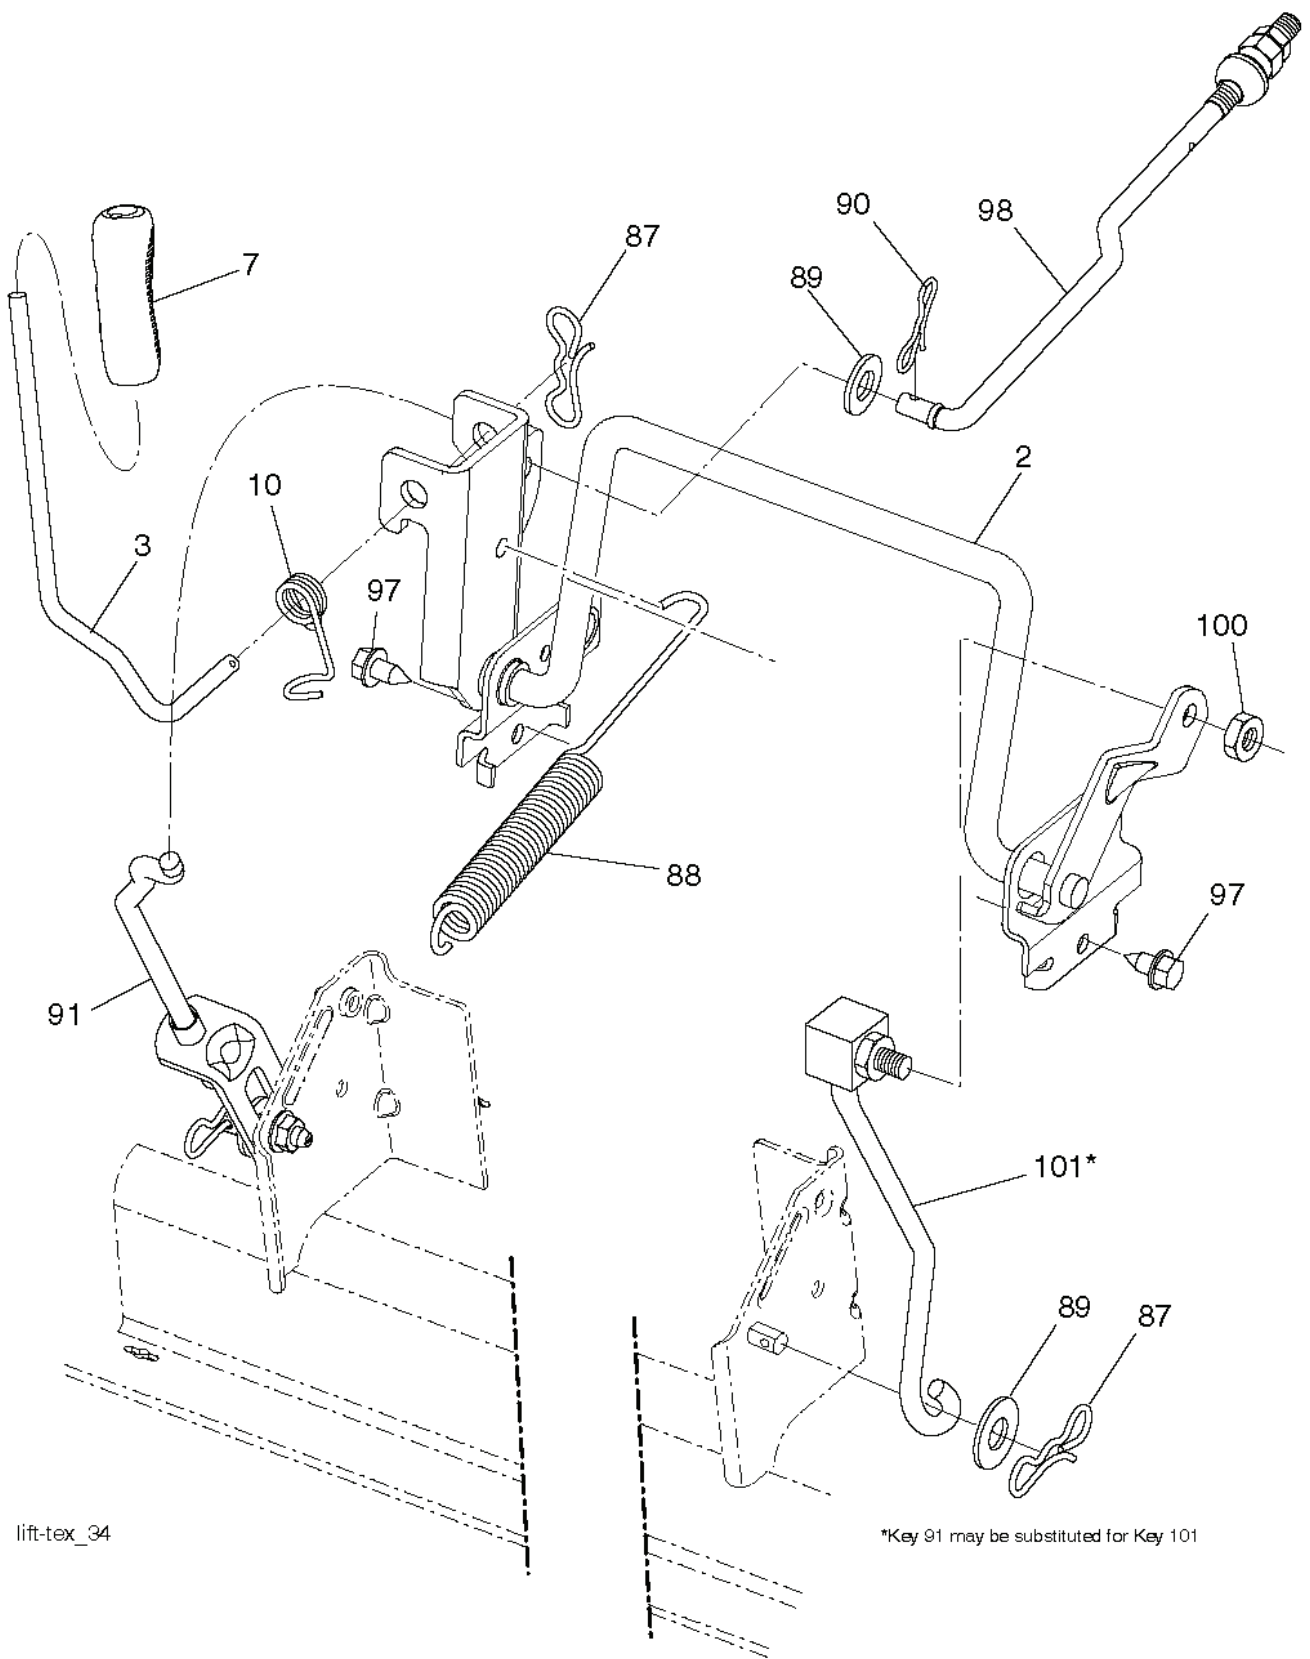

REF.	PART NO.	DESCRIPTION	REMARK	QTY.	KIT
248	581263602	GUARD		1	
249	581263502	GUARD		1	
250	819111212	WASHER		1	
--	581929201	DECK	"Includes housing, shaft assembly, and bearing only - pulley/nut/washer and blade bolt/washers not included"	1	
--	587126105	MANDREL		1	

lift-tex_34