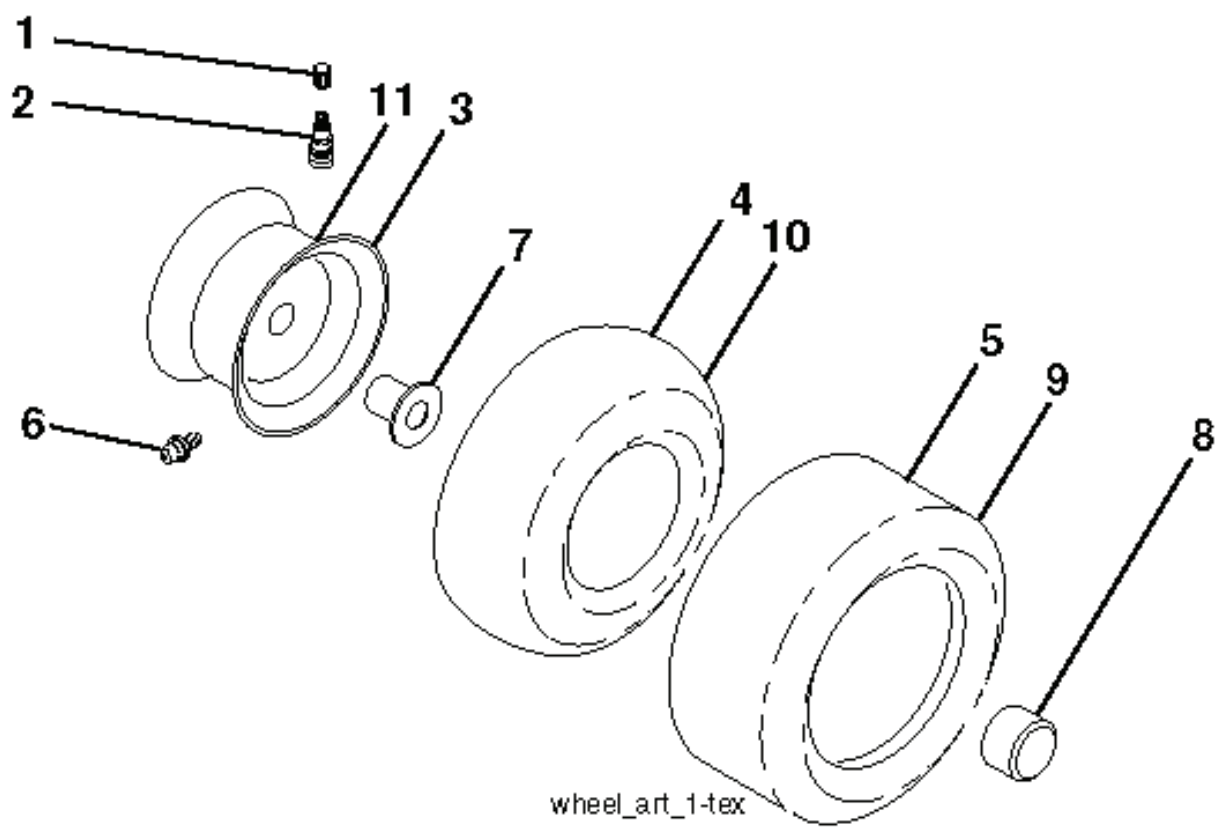

REF.	PART NO.	DESCRIPTION	REMARK	QTY.	KIT
1	532059192	CAP VALVE		1	
2	532065139	NIPPLE		1	
3	532138336	RIM	Front 6"	1	
4	532059904	HOSE	(Service Item Only)	1	
5	532106222	TIRE	Front 15" x 6.0"-6"	1	
6	532124957	FITTING	(Front Wheel Only)	1	
7	532124959	BEARING	(Front Wheel Only)	1	
8	532175039	HUB CAP		1	
9	532420531	TIRE	Rear 18" x 9.5"-8"	1	
10	532124926	HOSE	(Service Item Only)	1	
11	532138337	RIM SPROCKET	Rear 8"	1	
	532144334	SEALING FOAM		1	
	PART NO.		REMARK		KIT