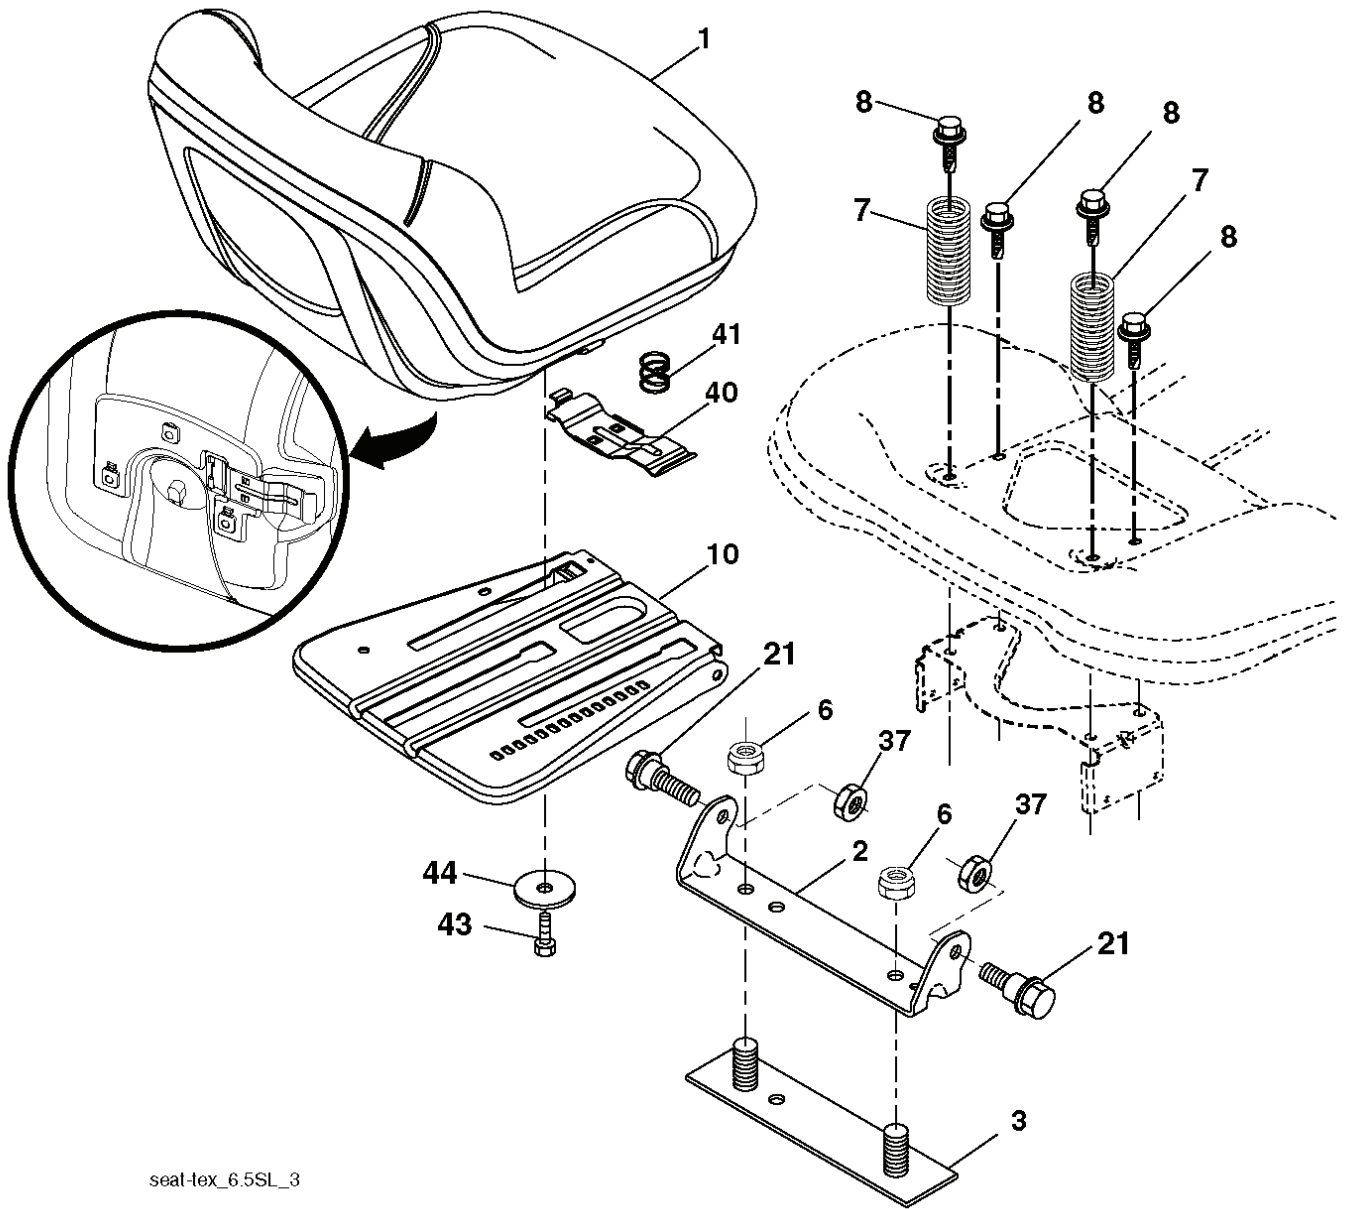

SCH25

POSITION	CIRCUIT	"MAKE"
OFF	M+G+A1	
RUN/OVERRIDE	B+A1	
RUN	B+A1	L+A2
START	B+S+A1	

WIRING INSULATED CLIPS  
 NOTE: IF WIRING INSULATED CLIPS WERE REMOVED FOR SERVICING OF UNIT, THEY SHOULD BE RE-INSTALLED TO PROPERLY SECURE YOUR WIRING.

seat-lex\_6.5SL\_3

---

REF.	PART NO.	DESCRIPTION	REMARK	QTY.	KIT
1	532439822	SEAT		1	
2	532180166	BRACKET		1	
3	532140675	STRAP		1	
6	873800600	NUT		1	
7	532124181	SPRING		1	
8	532171877	BOLT		1	
10	532196977	PLATE		1	
21	532171852	BOLT		1	
37	873800500	LOCK NUT		1	
40	532197661	HANDLE		1	
41	532198200	SPRING		1	
43	874760612	BOLT		1	
44	819133812	WASHER		1	