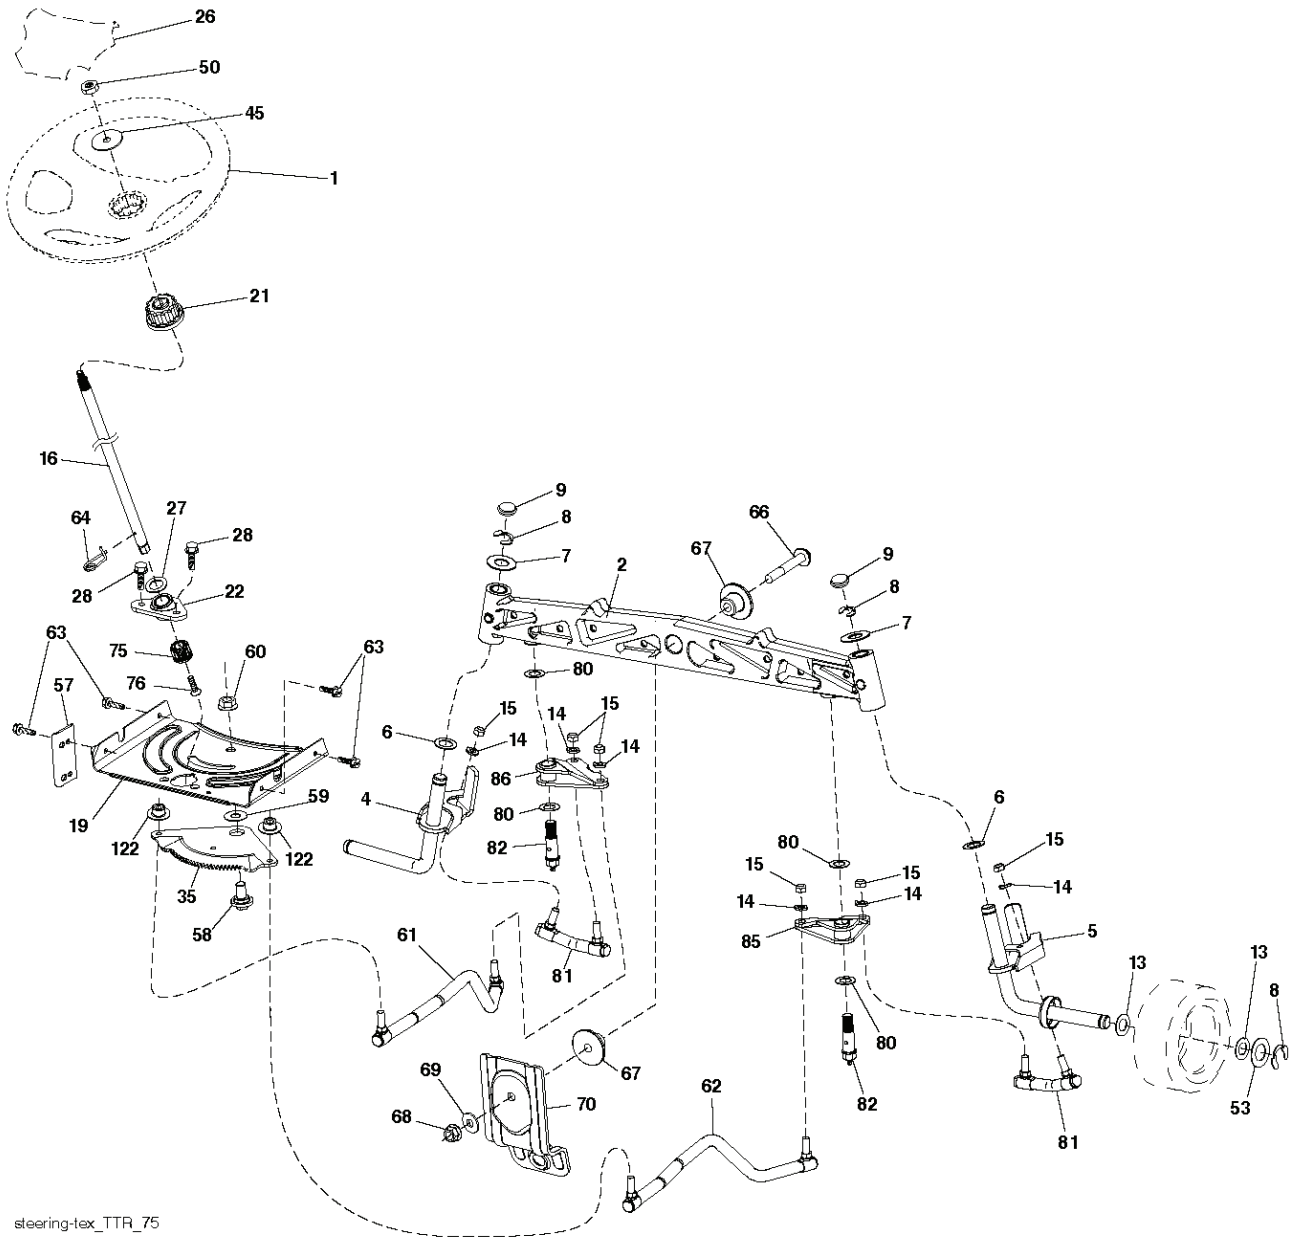

---

REF.	PART NO.	DESCRIPTION	REMARK	QTY.	KIT
248	581263602	GUARD		1	
249	581263502	GUARD		1	
250	819111212	WASHER		1	
--	581929201	DECK	"Includes housing, shaft assembly, and bearing only - pulley/nut/washer and blade bolt/washers not included"	1	
--	587126105	MANDREL		1	

lift-tex\_34

---

REF.	PART NO.	DESCRIPTION	REMARK	QTY.	KIT
2	532436996	SHAFT	RH	1	
3	532195231	LEVER	RH	1	
7	580962301	GRIP		1	
10	532196314	SPRING		1	
87	532194209	SPRING		1	
88	532445496	SPRING		1	
89	819191912	WASHER		1	
90	532194208	PIN		1	
91	532195181	LINK		1	
97	817490608	SCREW		1	
98	532195270	LINK		1	
100	873930600	NUT		1	
101	532407003	LINK		1	

SCH25

POSITION	CIRCUIT	"MAKE"
OFF	M+G+A1	
RUN/OVERRIDE	B+A1	
RUN	B+A1	L+A2
START	B+S+A1	

WIRING INSULATED CLIPS  
 NOTE: IF WIRING INSULATED CLIPS WERE REMOVED FOR SERVICING OF UNIT, THEY SHOULD BE RE-INSTALLED TO PROPERLY SECURE YOUR WIRING.

seat-lex\_6.5SL\_3

---

REF.	PART NO.	DESCRIPTION	REMARK	QTY.	KIT
1	532439822	SEAT		1	
2	532180166	BRACKET		1	
3	532140675	STRAP		1	
6	873800600	NUT		1	
7	532124181	SPRING		1	
8	532171877	BOLT		1	
10	532196977	PLATE		1	
21	532171852	BOLT		1	
37	873800500	LOCK NUT		1	
40	532197661	HANDLE		1	
41	532198200	SPRING		1	
43	874760612	BOLT		1	
44	819133812	WASHER		1	