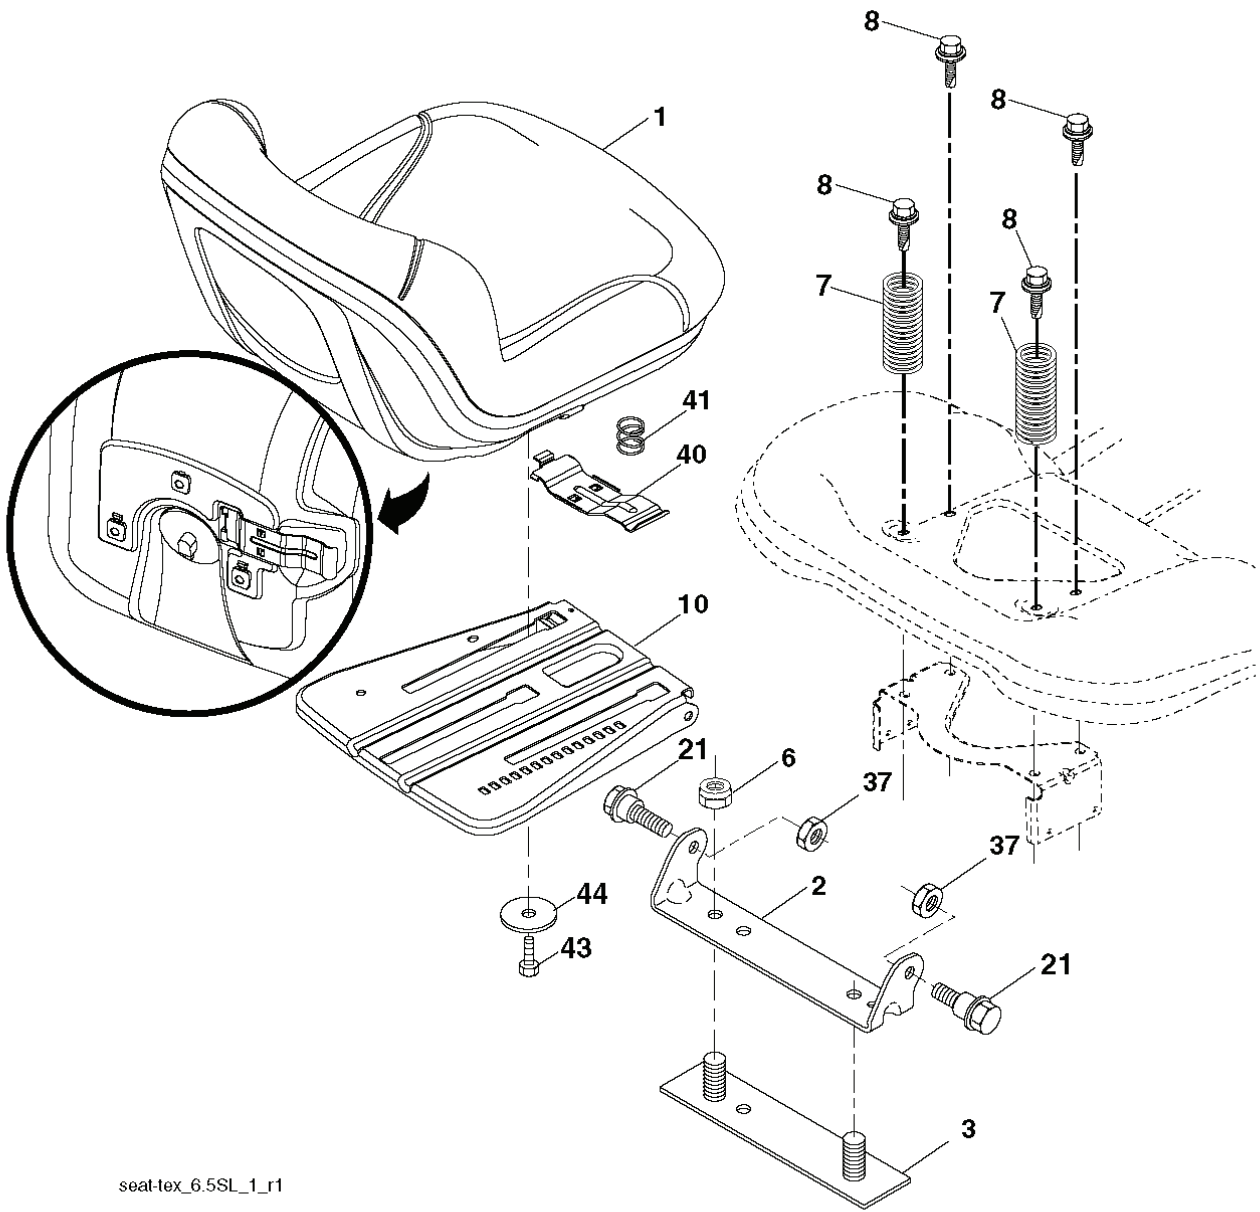

IGNITION SWITCH

POSITION	CIRCUIT	"MAKE"
OFF	M+G+A1	
RUN/OVERRIDE	B+A1	
RUN	B+A1	L+A2
START	B + S + A1	

CHASSIS HARNESS CONNECTOR (C1) (MATING SIDE)

DASH HARNESS CONNECTOR (C1) (MATING SIDE)

WIRING INSULATED CLIPS
 NOTE: IF WIRING INSULATED CLIPS WERE REMOVED FOR SERVICING OF UNIT, THEY SHOULD BE RE-INSTALLED TO PROPERLY SECURE YOUR WIRING.

NON-REMOVABLE CONNECTIONS

REMOVABLE CONNECTIONS

seat-hex_6.5SL_1_r1

REF.	PART NO.	DESCRIPTION	REMARK	QTY.	KIT
1	532439822	SEAT		1	
2	532180166	BRACKET		1	
3	532140675	STRAP		1	
6	873800600	NUT		1	
7	532124181	SPRING		1	
8	532171877	BOLT		1	
10	532196977	PLATE		1	
21	532171852	BOLT		1	
37	873800500	LOCK NUT		1	
40	532197661	HANDLE		1	
41	532198200	SPRING		1	
43	874760612	BOLT		1	
44	819133812	WASHER		1	