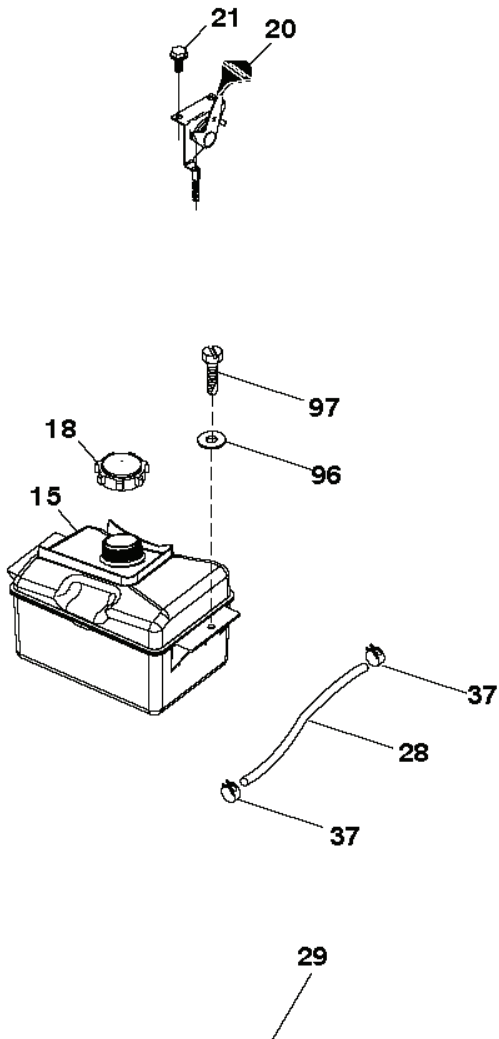

SPARK ARRESTER KIT

engine-tex_Kohl_65_r1