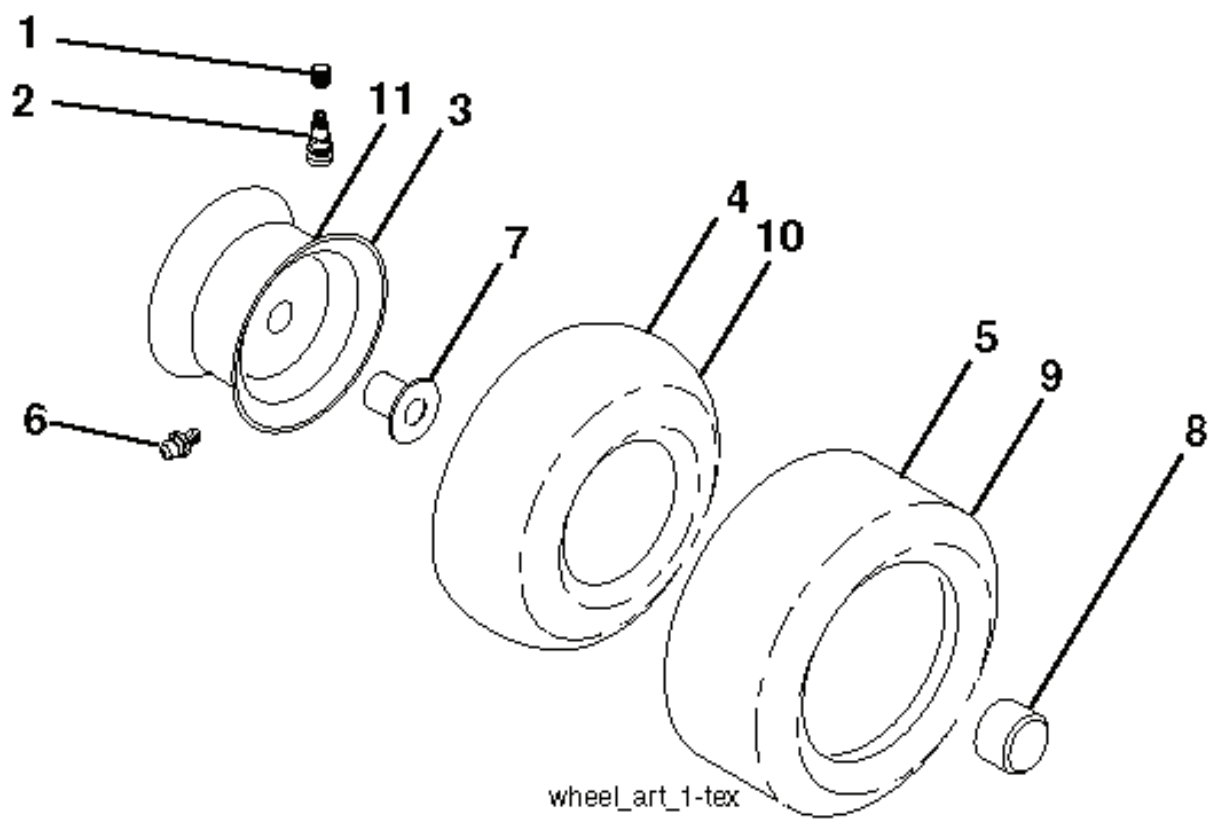

IGNITION SWITCH

POSITION	CIRCUIT	"MAKE"
OFF	M+G+A1	
RUN/OVERRIDE	B+A1	
RUN	B+A1	L+A2
START	B + S + A1	

CHASSIS HARNESS CONNECTOR (C1) (MATING SIDE)

DASH HARNESS CONNECTOR (C1) (MATING SIDE)

WIRING INSULATED CLIPS
 NOTE: IF WIRING INSULATED CLIPS WERE REMOVED FOR SERVICING OF UNIT, THEY SHOULD BE RE-INSTALLED TO PROPERLY SECURE YOUR WIRING.

NON-REMOVABLE CONNECTIONS

REMOVABLE CONNECTIONS

seat-hex_6.5SL_1_r1

REF.	PART NO.	DESCRIPTION	REMARK	QTY.	KIT
1	532439822	SEAT		1	
2	532180166	BRACKET		1	
3	532140675	STRAP		1	
6	873800600	NUT		1	
7	532124181	SPRING		1	
8	532171877	BOLT		1	
10	532196977	PLATE		1	
21	532171852	BOLT		1	
37	873800500	LOCK NUT		1	
40	532197661	HANDLE		1	
41	532198200	SPRING		1	
43	874760612	BOLT		1	
44	819133812	WASHER		1	

REF.	PART NO.	DESCRIPTION	REMARK	QTY.	KIT
1	532439740	STEERING WHEEL		1	
2	532436870	WHEEL AXLE		1	
4	532436873	SPINDLE		1	
5	532436874	SPINDLE		1	
6	532124931	WASHER		1	
7	532121748	WASHER		1	
8	812000029	RETAINER RING		1	
9	532121232	HUB CAP		1	
13	532121749	WASHER		1	
14	810040600	WASHER		1	
15	873540600	NUT		1	
16	532444213	SHAFT		1	
19	532194729	PLATE		1	
20	532441425	COVER		1	
21	532437747	ADAPTER WHEEL		1	
22	532194845	BUSHING		1	
26	532439743	HUB CAP		1	
28	817000612	SCREW		1	
33	810040500	WASHER		1	
35	532440770	GEAR		1	
45	819113812	WASHER		1	
53	532188967	WASHER		1	
57	532407465	BRACKET		1	
58	532194747	BOLT		1	
59	532194748	WASHER		1	
60	873971000	NUT		1	
61	532436884	LINK		1	
62	532436885	TUBE		1	
63	817000512	SCREW		1	
64	532199849	SPRING RETAINER		1	
66	871020748	BOLT		1	
67	532194737	BUSHING		1	
68	873900700	NUT		1	
69	532199162	WASHER		1	
70	532196197	BRACKET		1	
71	532190752	SHAFT		1	
72	532428982	BOLT		1	
80	532001370	WASHER		1	
81	532436887	LINK		1	
82	532436877	BOLT		1	
85	532441873	PIVOT		1	
86	532441872	PIVOT		1	
118	532406013	BEARING		1	
122	532444962	CAP		1	