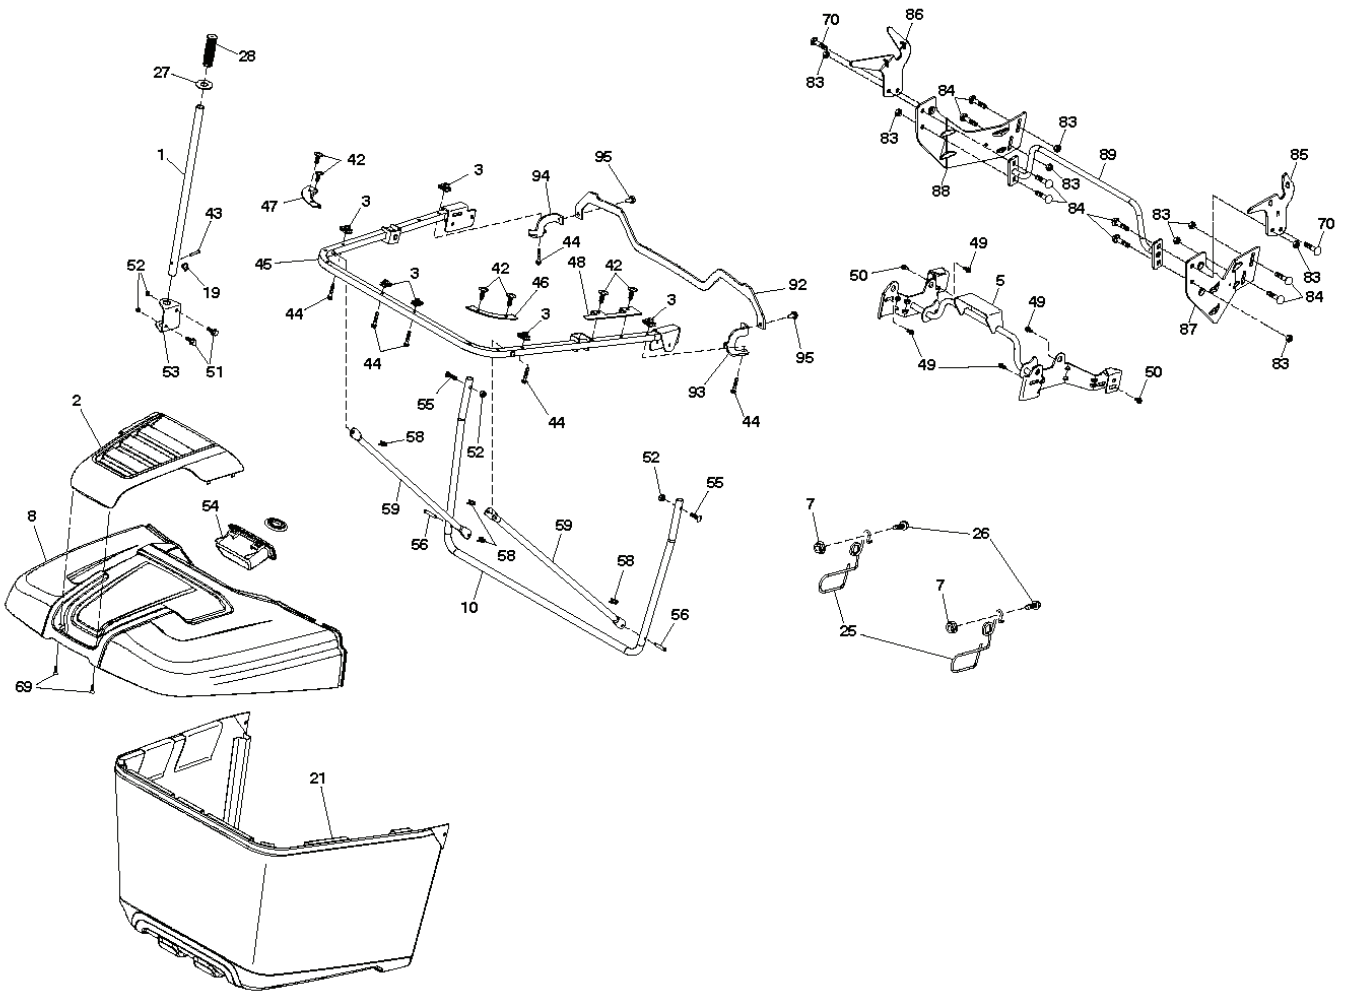

Bagger_TexCRD-Gen2_6

REF.	PART NO.	DESCRIPTION	REMARK	QTY.	KIT
1	532428610	TUBE		1	
2	532447572	COVER		1	
3	532174814	NUT		1	
5	532443762	FRAME		1	
7	873900400	NUT		1	
8	532447575	COVER		1	
10	532443755	FRAME		1	
19	532194208	PIN		1	
21	532445943	BAG		1	
25	532445528	LATCH		1	
26	817490412	SCREW		1	
27	532445529	GROMMET		1	
28	532165787	HANDLE		1	
42	532440428	CLIP		1	
43	532126875	RIVET		1	
44	532199687	SCREW		1	
45	532443754	FRAME		1	
46	532445541	CONNECTOR		1	
47	532444079	CONNECTOR		1	
48	532444080	BAFFLE		1	
49	532171873	BOLT		1	
50	532171877	BOLT		1	
51	872110506	BOLT		1	
52	873800500	LOCK NUT		1	
53	532444195	BRACKET		1	
54	532447218	HANDLE		1	
55	872140512	BOLT		1	
56	532420306	CLEVIS PIN		1	
58	532085179	CLIP		1	
59	532444763	TUBE		1	
69	532421801	SCREW		1	
70	817000612	SCREW		1	
83	873800600	NUT		1	
84	872110608	BOLT		1	
85	581314402	BRACKET		1	
86	581314302	BRACKET		1	
87	581314802	BRACKET		1	
88	581314702	BRACKET		1	
89	581315104	TUBE ASSY		1	
92	586052302	BRACKET		1	
93	586052402	BRACKET		1	
94	586052502	BRACKET		1	
95	817000512	SCREW		1	
	PART NO.		REMARK		KIT