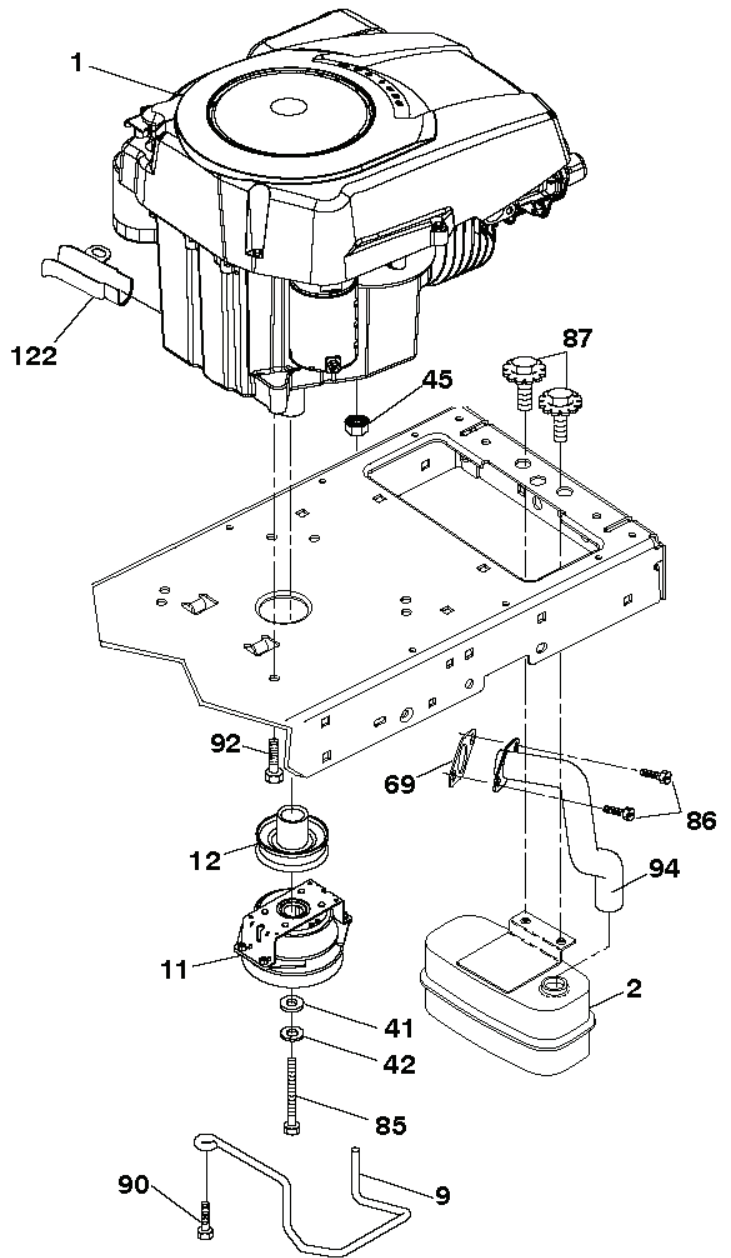

SPARK ARRESTER KIT

engine-tex_Kohl_65_r1