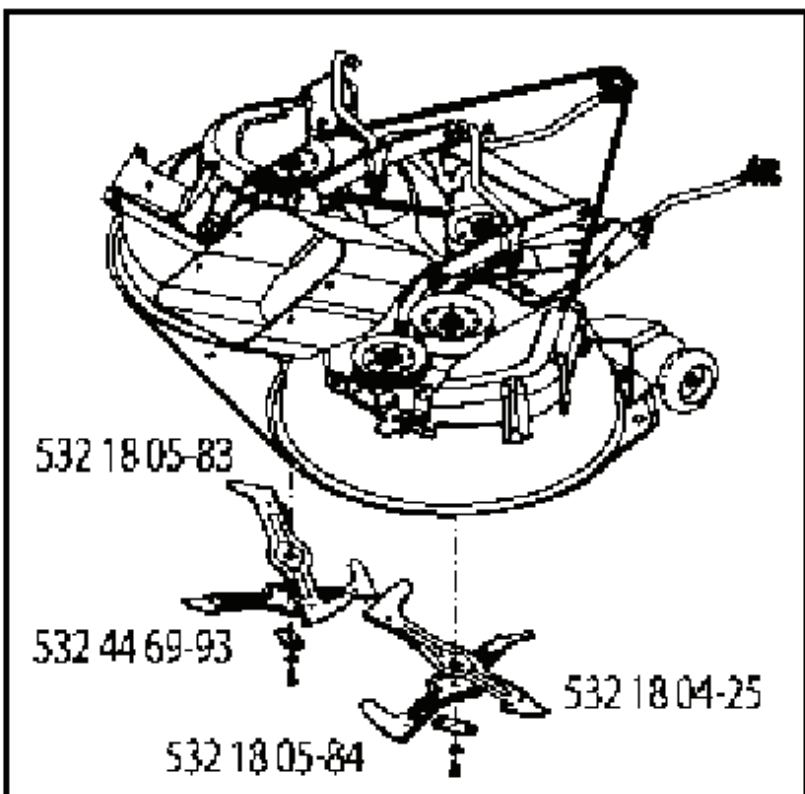

REF.	PART NO.	DESCRIPTION	REMARK	QTY.	KIT
1	532059192	CAP VALVE		1	
2	532065139	NIPPLE		1	
3	532138336	RIM	Front 6"	1	
4	532059904	HOSE	(Service Item Only)	1	
5	532106222	TIRE	Front 15" x 6.0"-6"	1	
6	532124957	FITTING	(Front Wheel Only)	1	
7	532124959	BEARING	(Front Wheel Only)	1	
8	532175039	HUB CAP		1	
9	532420531	TIRE	Rear 18" x 9.5"-8"	1	
10	532124926	HOSE	(Service Item Only)	1	
11	532138337	RIM SPROCKET	Rear 8"	1	
--	532144334	SEALING FOAM		1