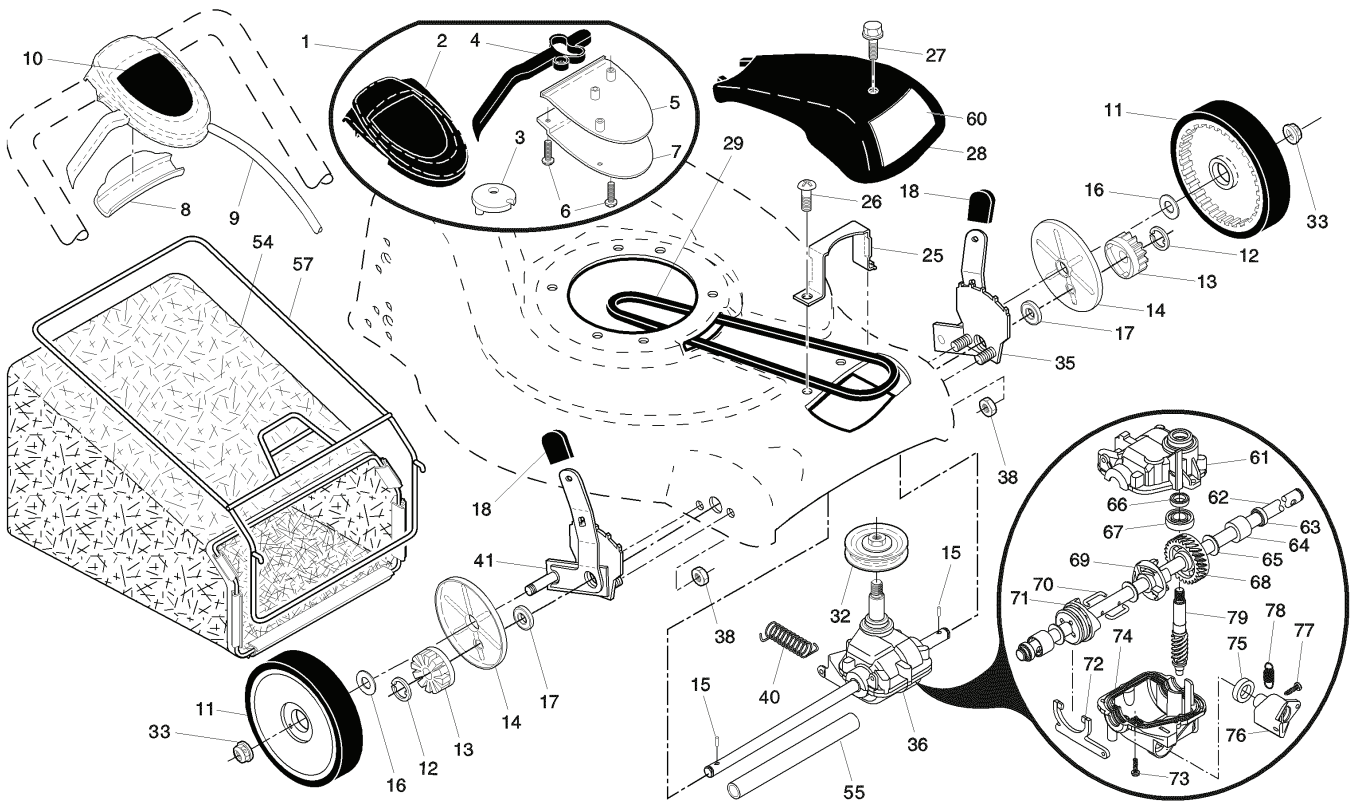

ROTARY LAWN MOWER - - MODEL NUMBER R53SV (96141013500) PRODUCT NUMBER 961 41 01-35

REF.	PART NO.	DESCRIPTION	REMARK	QTY.	KIT
1	532196270	CONTROL		1	
2	532195761	COVER		1	
3	532187353	DISC		1	
4	532195585	HANDLE		1	
5	532195744	COVER		1	
6	532181698	SCREW		1	
7	532400723	BRACKET		1	
8	532186297	HUB CAP		1	
9	532196180	CABLE		1	
10	532189378	DECAL		1	
11	532402567	WHEEL		1	
12	812000058	E-CLIP		1	
13	532403849	PINION		1	
14	532189403	DUST COVER		1	
15	532404845	PAWL DRIVE		1	
16	532067725	WASHER		1	
17	532191039	BEARING		1	
18	532701037	KNOB		1	
25	532199089	BELT GUIDE		1	
26	532150078	SCREW		1	
27	532175262	SCREW		1	
28	532185579	DRIVE COVER		1	
29	532196853	BELT		1	
32	532194018	PULLEY		1	
33	532083923	NUT		1	
35	532409097	BRACKET		1	
36	532188296	GEARBOX		1	
38	873800400	NUT		1	
40	532192849	SPRING		1	
41	532409098	BRACKET		1	
54	532401903	BAG		1	
55	532175739	DRIVESHAFT COVER		1	
57	532401802	FRAME		1	
60	532193557	DECAL		1	
61	532196886	GEAR HOUSING		1	
62	532196885	SHAFT OUTPUT		1	
63	532183508	SEAL OUTPUT SHAFT		1	
64	532183511	BUSHING		1	
65	532183509	WASHER		1	
66	532183514	SEAL INPUT SHAFT		1	
67	532183506	BALL BEARING		1	
68	532183499	GEAR		1	
69	532196884	CLUTCH		1	
70	532183505	WIRE FORMED		1	
71	532196883	CLUTCH		1	
72	532196882	FORK		1	
73	532183513	SCREW		1	
74	532196881	GEAR HOUSING		1	
75	532196880	SEAL		1	
76	532196879	LEVER		1	
77	532196878	SCREW		1	
78	532196877	SPRING		1	
79	532183502	SHAFT		1