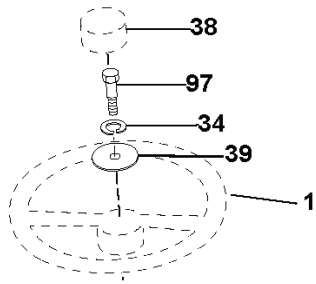

SCH05

IGNITION SWITCH

POSITION	CIRCUIT	"MAKE"
OFF	M+G+A1	
RUN/OVERRIDE	B+A1	
RUN	B+A1	L+A2
START	B + S + A1	

WIRING INSULATED CLIPS  
 NOTE: IF WIRING INSULATED CLIPS WERE REMOVED FOR SERVICING OF UNIT, THEY SHOULD BE RE-INSTALLED TO PROPERLY SECURE YOUR WIRING.

03048

PTO SWITCH

POSITION	CIRCUIT
OFF	C + G, B + H
ON	C + F, B + E, A + D

● NON-REMOVABLE CONNECTIONS

○ REMOVABLE CONNECTIONS

seat-CRD\_knob\_1

---

REF.	PART NO.	DESCRIPTION	REMARK	QTY.	KIT
1	532190120	SIEGE CONDUCTEUR		1	
2	532140551	BRACKET		1	
3	871110616	SCREW		1	
4	819131610	WASHER		1	
5	532145006	CLIP		1	
6	873800600	NUT		1	
7	532124181	SPRING		1	
8	817000616	SCREW		1	
9	819131614	WASHER		1	
10	532195530	BERCEAU DE SIEGE CONDUCTEUR		1	
11	532166369	WING NUT		1	
12	532174648	BRACKET		1	
13	532121248	BUSHING		1	
14	872050412	BOLT		1	
15	532134300	SPACER		1	
16	532121250	SPRING		1	
17	532123976	LOCKNUT		1	
21	532171852	BOLT		1	
22	873800500	LOCK NUT		1	
24	819171912	WASHER		1	
25	532127018	BOLT		1	