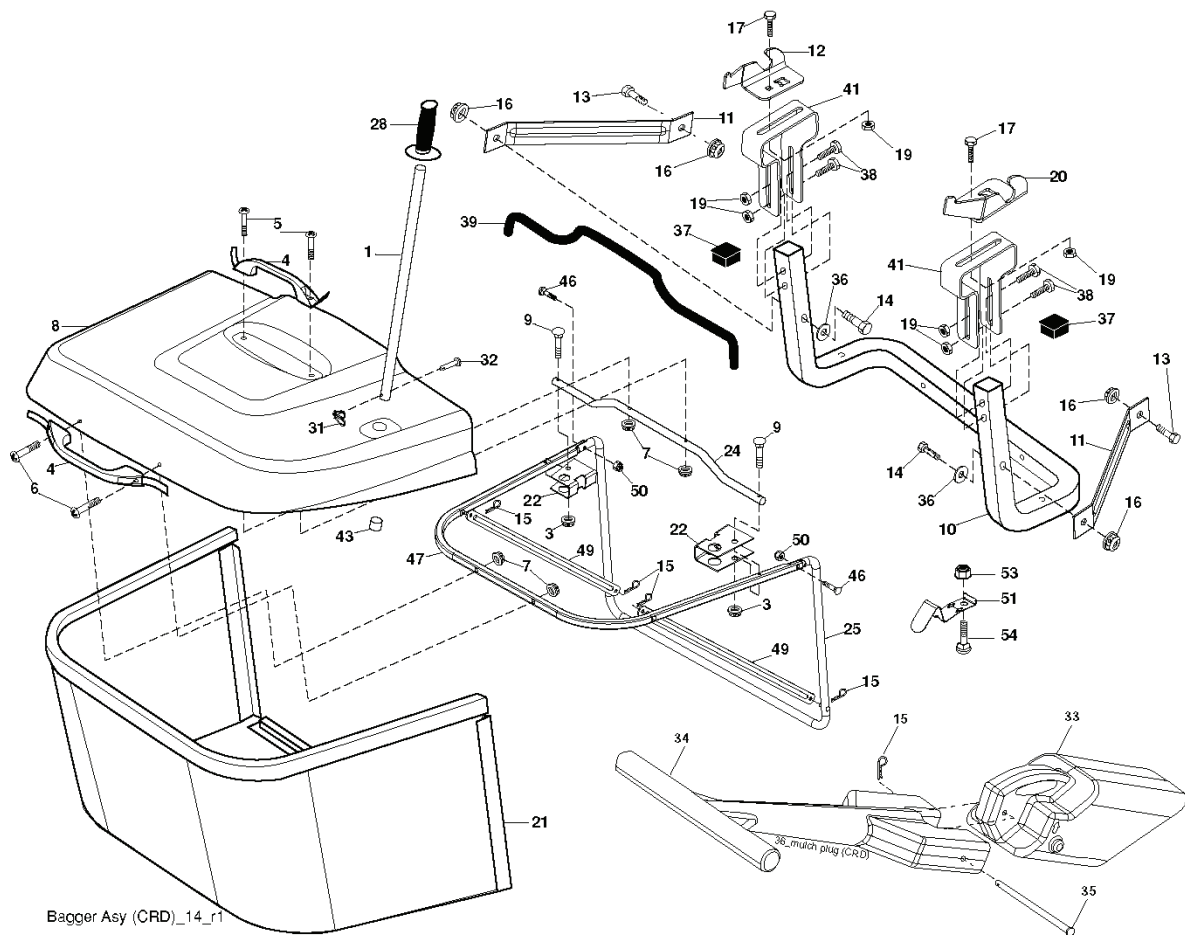

Bagger Asy (CRD)_14_r1

REF.	PART NO.	DESCRIPTION	REMARK	QTY.	KIT
1	532165249	ROD		1	
3	532123976	LOCKNUT		1	
4	532169916	HANDLE		1	
5	874981024	SCREW		1	
6	874981032	SCREW		1	
7	873401000	NUT		1	
8	532181095	COVER		1	
9	872140418	BOLT		1	
10	532181282	TUBE		1	
11	532165719	ROD		1	
12	532188848	BRACKET		1	
13	874760612	BOLT		1	
14	874520636	BOLT		1	
16	873900600	NUT		1	
15	532124670	RETAINER RING		1	
17	872140506	BOLT		1	
19	873900500	NUT		1	
20	532188847	BRACKET		1	
21	532406180	COLLECTION BAG		1	
22	532165781	CLAMP		1	
24	532165783	FRAME		1	
25	532193705	PIPE		1	
28	532165787	HANDLE		1	
31	532169484	PIN		1	
32	532126875	RIVET		1	
33	532165571	PLUG		1	
34	532165570	HANDLE		1	
35	532165572	PIN RETAINING SCREW		1	
36	819132012	WASHER		1	
37	532175401	PLUG		1	
38	872010520	BOLT		1	
39	532416257	SEALING		1	
41	532169683	BRACKET		1	
43	532174083	PLUG		1	
46	872110510	BOLT		1	
47	532193704	PIPE		1	
49	532193305	ROD		1	
50	873800500	LOCK NUT		1	
51	532199903	LATCH		1	
53	873510400	NUT		1	
54	872140406	BOLT		1