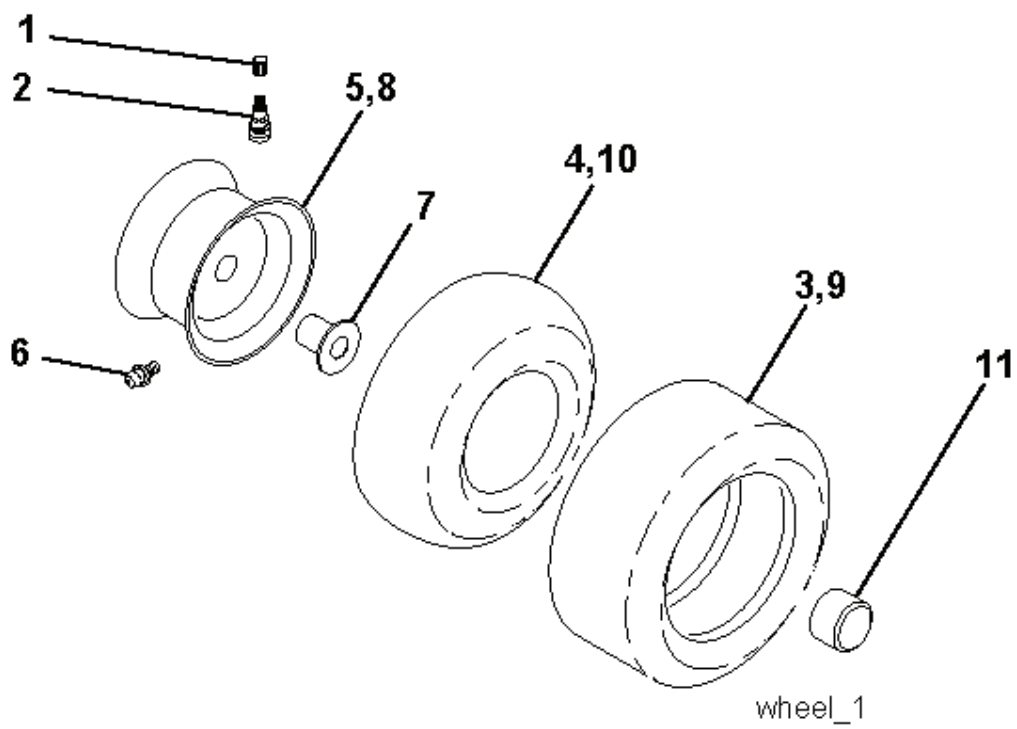

SCH05

IGNITION SWITCH

POSITION	CIRCUIT	"MAKE"
OFF	M+G+A1	
RUN/OVERRIDE	B+A1	
RUN	B+A1	L+A2
START	B + S + A1	

WIRING INSULATED CLIPS  
 NOTE: IF WIRING INSULATED CLIPS WERE REMOVED FOR SERVICING OF UNIT, THEY SHOULD BE RE-INSTALLED TO PROPERLY SECURE YOUR WIRING.

03048

PTO SWITCH

POSITION	CIRCUIT
OFF	C + G, B + H
ON	C + F, B + E, A + D

● NON-REMOVABLE CONNECTIONS

○ REMOVABLE CONNECTIONS

seat-CRD\_knob\_1

---

REF.	PART NO.	DESCRIPTION	REMARK	QTY.	KIT
1	532190120	SIEGE CONDUCTEUR		1	
2	532140551	BRACKET		1	
3	871110616	SCREW		1	
4	819131610	WASHER		1	
5	532145006	CLIP		1	
6	873800600	NUT		1	
7	532124181	SPRING		1	
8	817000616	SCREW		1	
9	819131614	WASHER		1	
10	532195530	BERCEAU DE SIEGE CONDUCTEUR		1	
11	532166369	WING NUT		1	
12	532174648	BRACKET		1	
13	532121248	BUSHING		1	
14	872050412	BOLT		1	
15	532134300	SPACER		1	
16	532121250	SPRING		1	
17	532123976	LOCKNUT		1	
21	532171852	BOLT		1	
22	873800500	LOCK NUT		1	
24	819171912	WASHER		1	
25	532127018	BOLT		1	

---

REF.	PART NO.	DESCRIPTION	REMARK	QTY.	KIT
1	532059192	CAP VALVE		1	
2	532065139	NIPPLE		1	
3	532106222	TIRE		1	
4	532059904	HOSE		1	
5	532138336	RIM		1	
6	532124957	FITTING		1	
7	532124959	BEARING		1	
8	532138337	RIM SPROCKET		1	
9	532106268	TIRE		1	
--	532420531	TIRE		1	
10	532124926	HOSE		1	
11	532175039	HUB CAP		1	
--	532144334	SEALING FOAM		1	