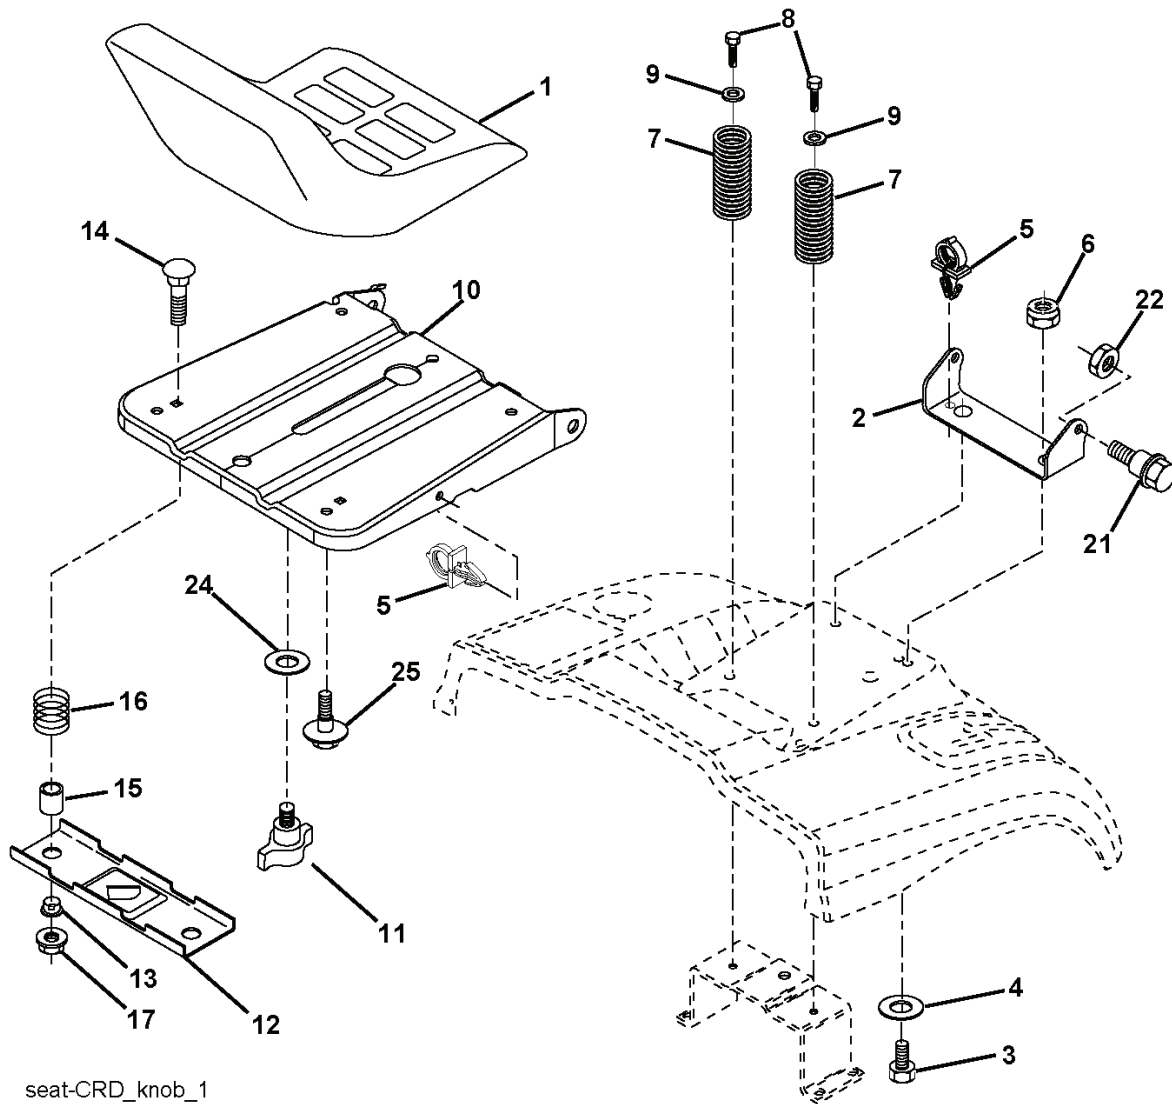

lift-rh.1piece\_9\_r1

REF.	PART NO.	DESCRIPTION	REMARK	QTY.	KIT
1	532159460	WIRE		1	
2	532159471	LEVER		1	
3	532105767	PIN RETAINING SCREW		1	
4	812000002	RETAINER RING		1	
5	819211621	WASHER		1	
6	532120183	BEARING		1	
7	532125631	HANDLE		1	
8	532122365	PLUG		1	
11	532165829	ROD		1	
12	532165831	ROD		1	
13	532124670	RETAINER RING		1	
15	532173288	LINK		1	
16	873350800	NUT		1	
17	532175689	BRACKET		1	
18	873800800	NUT		1	
19	532139868	LEVER		1	
20	532194209	SPRING		1	
23	532110807	NUT		1	
24	819131016	WASHER		1	
25	532164024	SPRING		1	
26	532169484	PIN		1	
27	532164543	ROD		1	
28	873350600	NUT		1	
29	532138057	KNOB		1	
30	532150233	TRUNNION		1	
31	532169865	BEARING		1	
32	873540600	NUT		1	
36	532155097	INDICATOR		1	
37	532123935	PLUG		1	
38	817060516	SCREW		1	
40	819112410	WASHER		1	
41	532123934	INDICATOR		1	
49	532145212	NUT		1	
50	532110452	NUT		1	

SCH05

IGNITION SWITCH

POSITION	CIRCUIT	"MAKE"
OFF	M+G+A1	
RUN/OVERRIDE	B+A1	
RUN	B+A1	L+A2
START	B + S + A1	

WIRING INSULATED CLIPS  
 NOTE: IF WIRING INSULATED CLIPS WERE REMOVED FOR SERVICING OF UNIT, THEY SHOULD BE RE-INSTALLED TO PROPERLY SECURE YOUR WIRING.

03048

PTO SWITCH

POSITION	CIRCUIT
OFF	C + G, B + H
ON	C + F, B + E, A + D

● NON-REMOVABLE CONNECTIONS

○ REMOVABLE CONNECTIONS

seat-CRD\_knob\_1

---

REF.	PART NO.	DESCRIPTION	REMARK	QTY.	KIT
1	532190120	SIEGE CONDUCTEUR		1	
2	532140551	BRACKET		1	
3	871110616	SCREW		1	
4	819131610	WASHER		1	
5	532145006	CLIP		1	
6	873800600	NUT		1	
7	532124181	SPRING		1	
8	817000616	SCREW		1	
9	819131614	WASHER		1	
10	532195530	BERCEAU DE SIEGE CONDUCTEUR		1	
11	532166369	WING NUT		1	
12	532174648	BRACKET		1	
13	532121248	BUSHING		1	
14	872050412	BOLT		1	
15	532134300	SPACER		1	
16	532121250	SPRING		1	
17	532123976	LOCKNUT		1	
21	532171852	BOLT		1	
22	873800500	LOCK NUT		1	
24	819171912	WASHER		1	
25	532127018	BOLT		1	