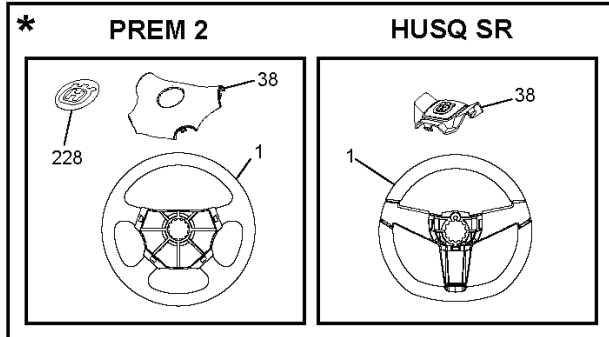

SCH05

IGNITION SWITCH

POSITION	CIRCUIT	"MAKE"
OFF	M+G+A1	
RUN/OVERRIDE	B+A1	
RUN	B+A1	L+A2
START	B + S + A1	

WIRING INSULATED CLIPS  
 NOTE: IF WIRING INSULATED CLIPS WERE REMOVED FOR SERVICING OF UNIT, THEY SHOULD BE RE-INSTALLED TO PROPERLY SECURE YOUR WIRING.

03048

PTO SWITCH

POSITION	CIRCUIT
OFF	C + G, B + H
ON	C + F, B + E, A + D

● NON-REMOVABLE CONNECTIONS

○ REMOVABLE CONNECTIONS

seat-CRD\_knob\_1

---

REF.	PART NO.	DESCRIPTION	REMARK	QTY.	KIT
1	532190120	SIEGE CONDUCTEUR		1	
2	532140551	BRACKET		1	
3	871110616	SCREW		1	
4	819131610	WASHER		1	
5	532145006	CLIP		1	
6	873800600	NUT		1	
7	532124181	SPRING		1	
8	817000616	SCREW		1	
9	819131614	WASHER		1	
10	532195530	BERCEAU DE SIEGE CONDUCTEUR		1	
11	532166369	WING NUT		1	
12	532174648	BRACKET		1	
13	532121248	BUSHING		1	
14	872050412	BOLT		1	
15	532134300	SPACER		1	
16	532121250	SPRING		1	
17	532123976	LOCKNUT		1	
21	532171852	BOLT		1	
22	873800500	LOCK NUT		1	
24	819171912	WASHER		1	
25	532127018	BOLT		1	