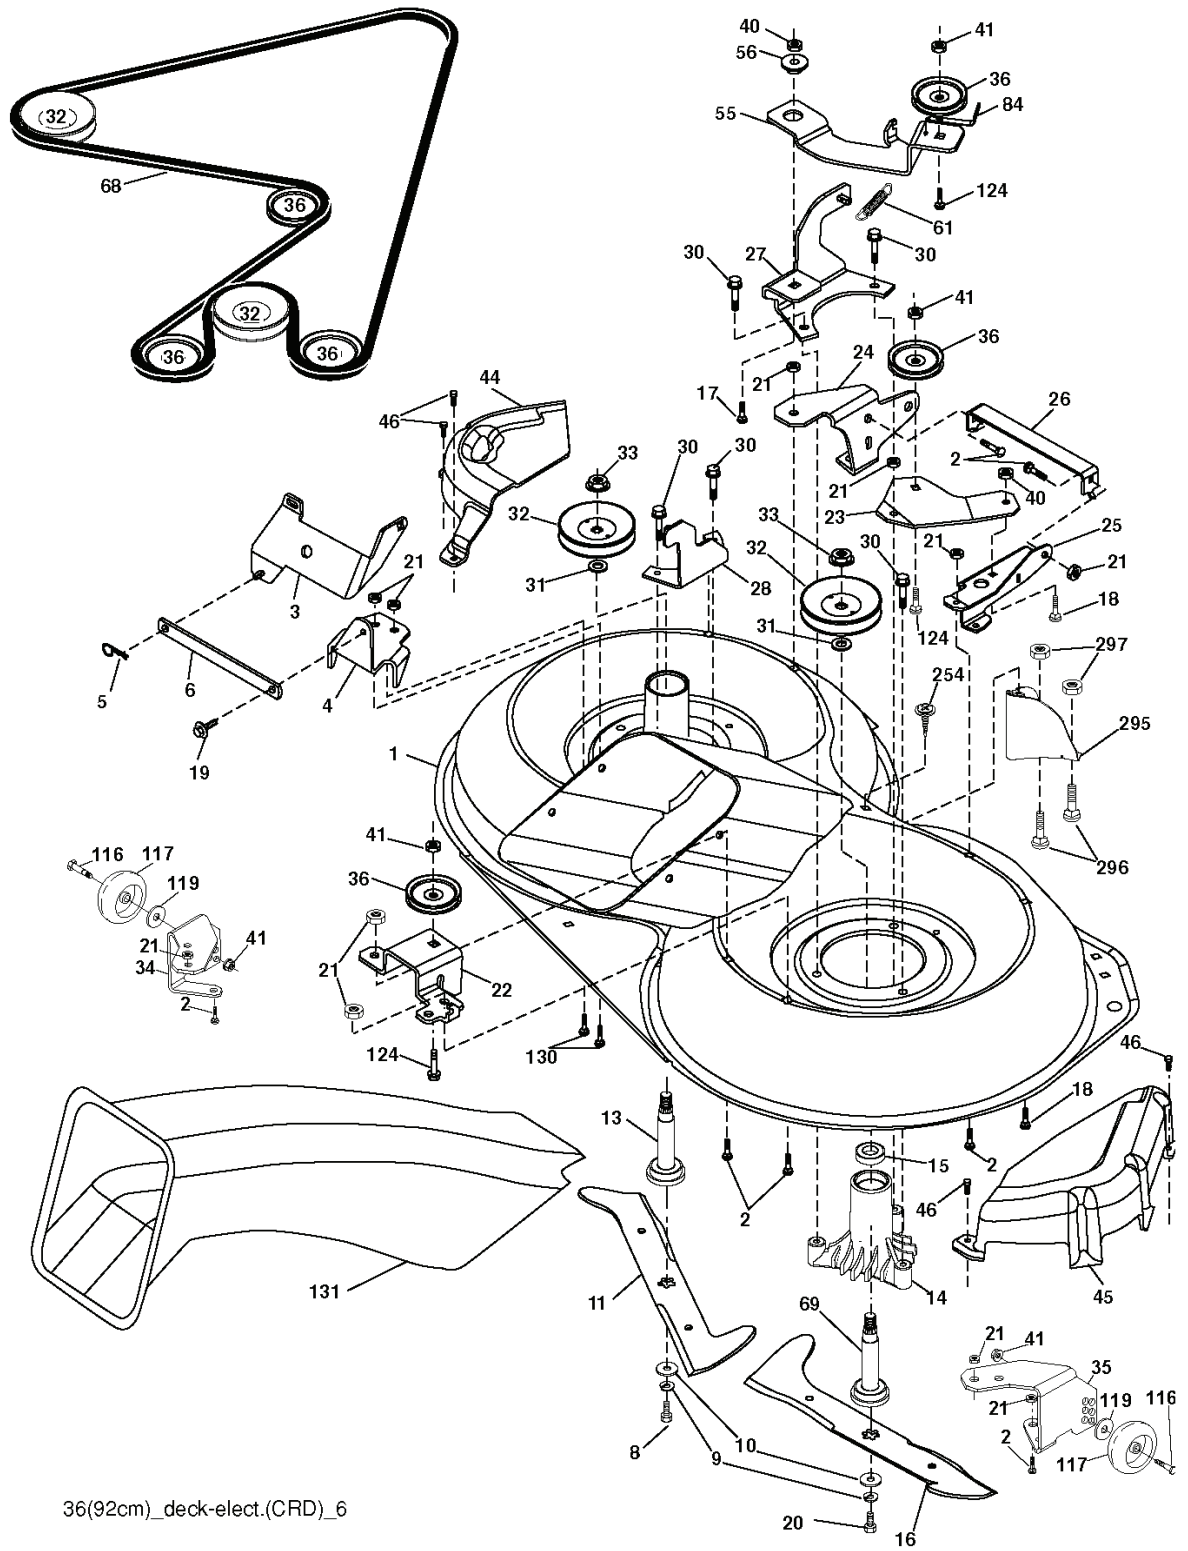

REF.	PART NO.	DESCRIPTION	REMARK	QTY.	KIT
1	532183897	CONTROL		1	
2	817416358	SCREW		1	
3				1	
4	532188655	MUFFLER		1	
8	532171877	BOLT		1	
13	532185909	GASKET		1	
14	532148456	TUBE		1	
23	532169837	HEAT SHIELD		1	
29	532137180	SPARK ARRESTER KIT		1	
31	532407545	FUEL TANK		1	
32	532197725	PLUG		1	
33	532123487	HOSE CLAMP		1	
37	532137040	HOSE		1	
38	532181654	PLUG		1	
44	817670412	SCREW		1	
45	817000612	SCREW		1	
46	819091416	WASHER		1	
72	532192334	SCREW		1	
81	873510400	NUT		1	
105	817120616	SCREW		1	
117	532188654	TUBE EXHAUST		1	

36(92cm)_deck-elect.(CRD)_6