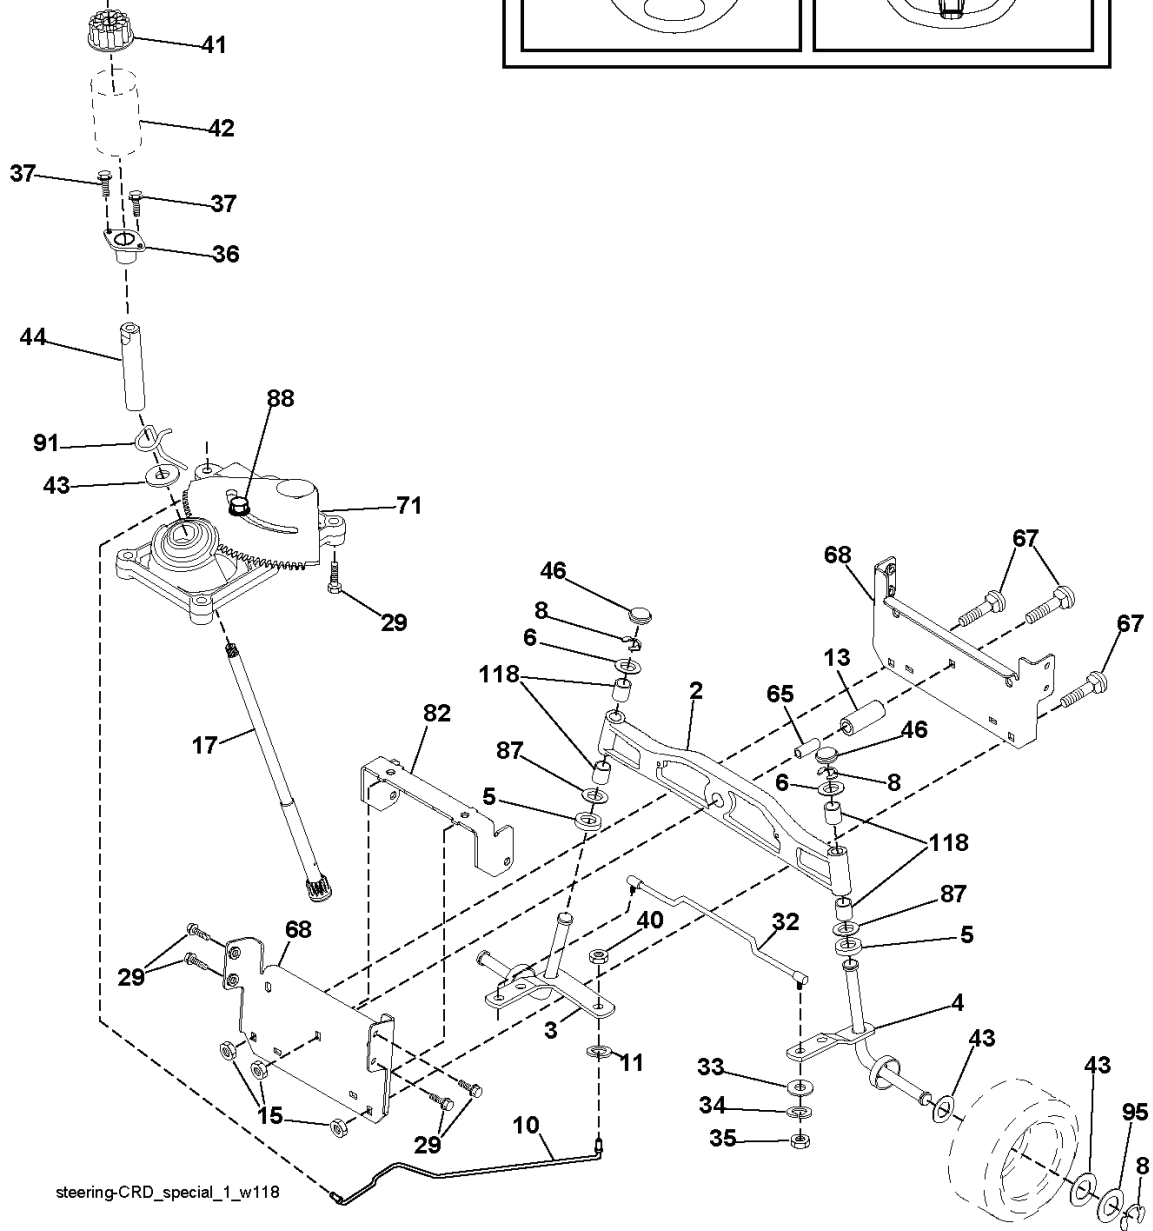

lift-rh.1piece\_9\_r1

REF.	PART NO.	DESCRIPTION	REMARK	QTY.	KIT
1	532159460	WIRE		1	
2	532159471	LEVER		1	
3	532105767	PIN RETAINING SCREW		1	
4	812000002	RETAINER RING		1	
5	819211621	WASHER		1	
6	532120183	BEARING		1	
7	532125631	HANDLE		1	
8	532122365	PLUG		1	
11	532165829	ROD		1	
12	532165831	ROD		1	
13	532124670	RETAINER RING		1	
15	532173288	LINK		1	
16	873350800	NUT		1	
17	532175689	BRACKET		1	
18	873800800	NUT		1	
19	532139868	LEVER		1	
20	532194209	SPRING		1	
23	532110807	NUT		1	
24	819131016	WASHER		1	
25	532164024	SPRING		1	
26	532169484	PIN		1	
27	532164543	ROD		1	
28	873350600	NUT		1	
29	532138057	KNOB		1	
30	532150233	TRUNNION		1	
31	532169865	BEARING		1	
32	873540600	NUT		1	
36	532155097	INDICATOR		1	
37	532123935	PLUG		1	
38	817060516	SCREW		1	
40	819112410	WASHER		1	
41	532123934	INDICATOR		1	
49	532145212	NUT		1	
50	532110452	NUT		1	

03048

PTO SWITCH

POSITION	CIRCUIT
OFF	C + G, B + H
ON	C + F, B + E, A + D

● NON-REMOVABLE CONNECTIONS

○ REMOVABLE CONNECTIONS

seat-CRD\_knob\_1

---

REF.	PART NO.	DESCRIPTION	REMARK	QTY.	KIT
1	532190120	SIEGE CONDUCTEUR		1	
2	532140551	BRACKET		1	
3	871110616	SCREW		1	
4	819131610	WASHER		1	
5	532145006	CLIP		1	
6	873800600	NUT		1	
7	532124181	SPRING		1	
8	817000616	SCREW		1	
9	819131614	WASHER		1	
10	532195530	BERCEAU DE SIEGE CONDUCTEUR		1	
11	532166369	WING NUT		1	
12	532174648	BRACKET		1	
13	532121248	BUSHING		1	
14	872050412	BOLT		1	
15	532134300	SPACER		1	
16	532121250	SPRING		1	
17	532123976	LOCKNUT		1	
21	532171852	BOLT		1	
22	873800500	LOCK NUT		1	
24	819171912	WASHER		1	
25	532127018	BOLT		1	

---

REF.	PART NO.	DESCRIPTION	REMARK	QTY.	KIT
1	532059192	CAP VALVE		1	
2	532065139	NIPPLE		1	
3	532106222	TIRE		1	
4	532059904	HOSE		1	
5	532138336	RIM		1	
6	532124957	FITTING		1	
7	532124959	BEARING		1	
8	532138337	RIM SPROCKET		1	
9	532106268	TIRE		1	
--	532420531	TIRE		1	
10	532124926	HOSE		1	
11	532175039	HUB CAP		1	
--	532144334	SEALING FOAM		1	