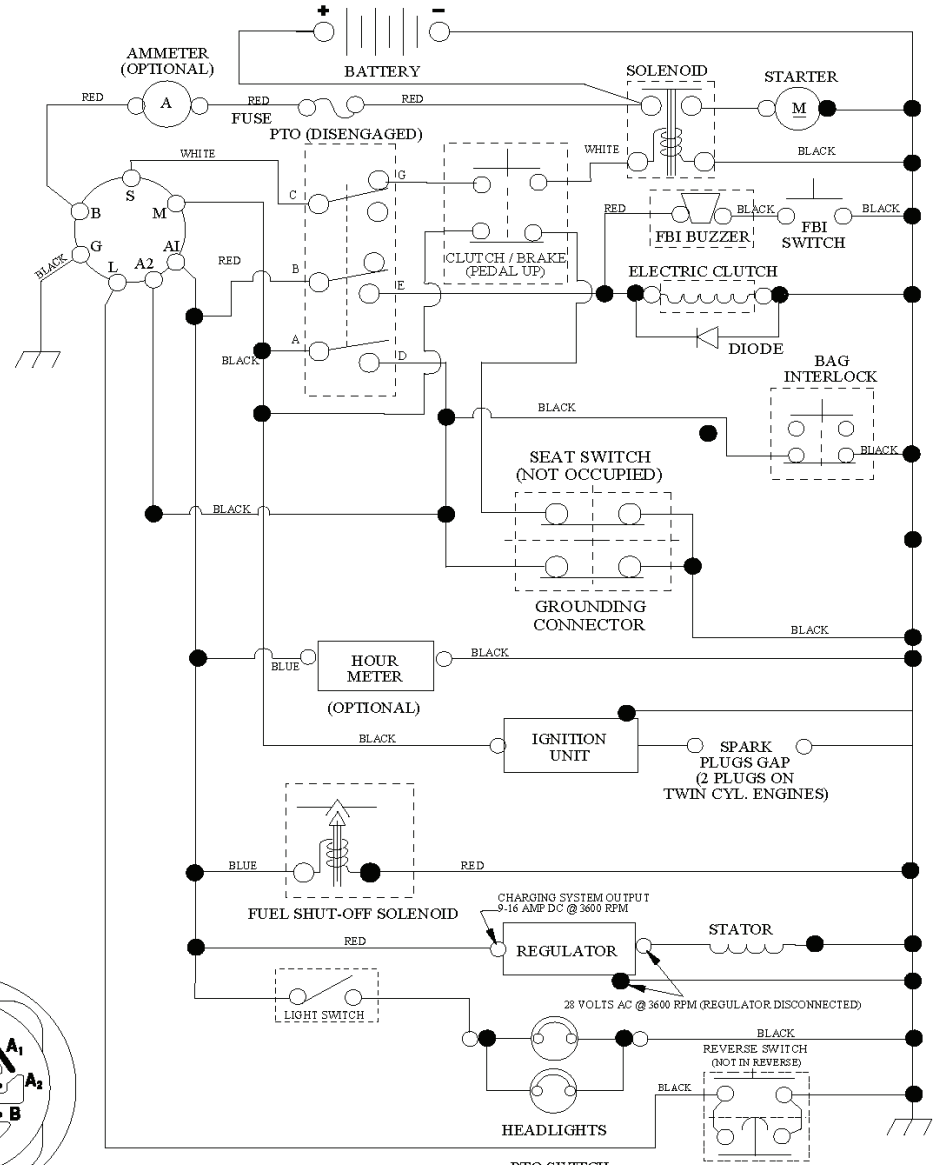

36(92cm)\_deck-elect.(CRD)\_6

REF.	PART NO.	DESCRIPTION	REMARK	QTY.	KIT
1	532400108	HOUSING		1	
2	872140506	BOLT		1	
3	532165569	BRACKET		1	
4	532165558	BRACKET		1	
5	532124670	RETAINER RING		1	
6	532165557	ROD		1	
8	532181712	BOLT		1	
9	810030600	WASHER		1	
10	532140296	WASHER		1	
11	532186385	BLADE		1	
13	532137645	SHAFT		1	
14	532128774	BEARING HOUSING		1	
15	532110485	BEARING		1	
16	532186386	BLADE		1	
17	872140610	BOLT		1	
18	872110606	BOLT		1	
19	532132827	SPEC. BOLT		1	
20	532181713	BOLT		1	
21	873680500	NUT		1	
22	532199590	BRACKET		1	
23	532165446	PLATE		1	
24	532165242	BRACKET		1	
25	532165244	BRACKET		1	
26	532400110	SUPPORT		1	
27	532165568	BRACKET		1	
28	532165567	BRACKET		1	
30	532173984	SCREW		1	
31	532187690	WASHER		1	
32	532153532	PULLEY		1	
33	532400234	NUT		1	
34	532400107	BRACKET		1	
35	532400106	BRACKET		1	
36	532146763	PULLEY		1	
40	873680600	NUT		1	
41	873900600	NUT		1	
44	532175538	COVER		1	
45	532175539	COVER		1	
46	532137729	SCREW		1	
55	532199498	ARM		1	
56	532165723	SPACER		1	
61	532199486	SPRING		1	
68	532402008	BELT		1	
69	532165482	SHAFT		1	
84	532156085	BELT GUIDE		1	
116	532193406	BOLT		1	
117	532174873	WHEEL		1	
119	819132012	WASHER		1	
124	872110612	BOLT		1	
130	872110506	BOLT		1	
131	532165661	PIPE		1	
254	817000616	SCREW		1	
295	532412171	PLATE		1	
296	872140406	BOLT		1	
297	873930400	NUT		1	
--	532181857	BEARING HOUSING		1	
--	532181858	BEARING HOUSING		1	
--	532413711	CUTTING DECK		1	

SCH05

IGNITION SWITCH

POSITION	CIRCUIT	"MAKE"
OFF	M+G+A1	
RUN/OVERRIDE	B+A1	
RUN	B+A1	L+A2
START	B + S + A1	

WIRING INSULATED CLIPS  
 NOTE: IF WIRING INSULATED CLIPS WERE REMOVED FOR SERVICING OF UNIT, THEY SHOULD BE RE-INSTALLED TO PROPERLY SECURE YOUR WIRING.