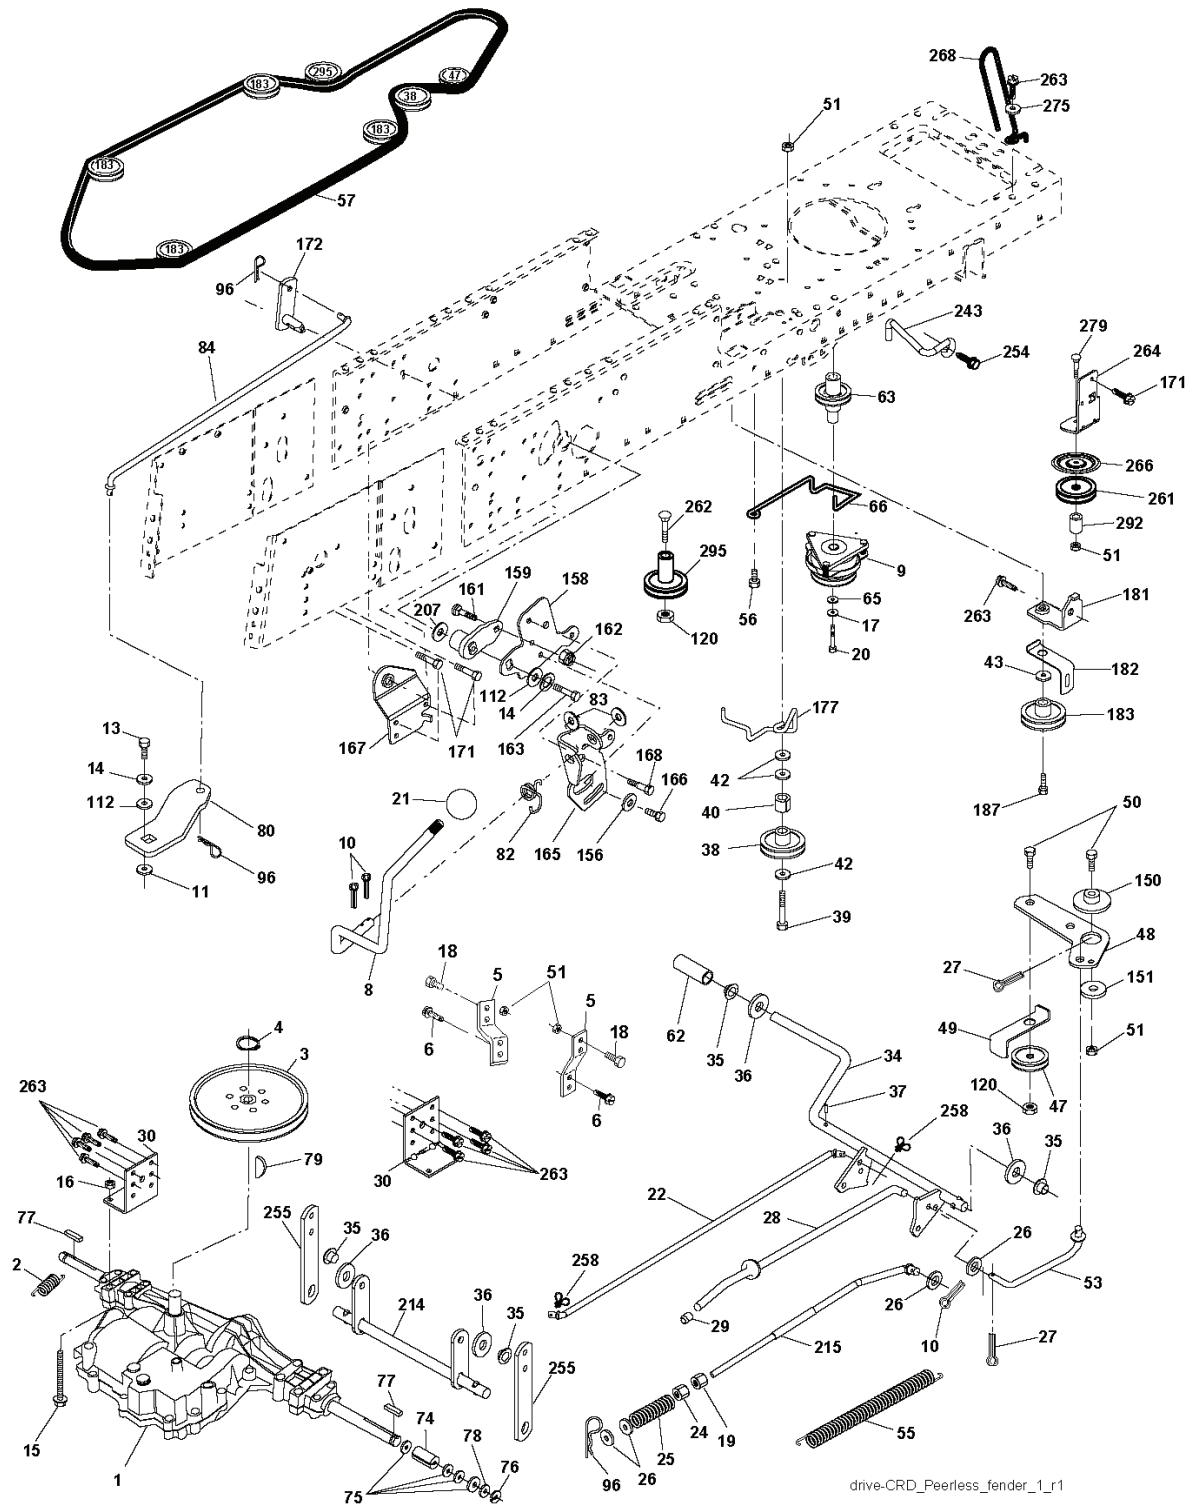

drive-CRD_Peerless_fender_1_r1

REF.	PART NO.	DESCRIPTION	REMARK	QTY.	KIT
1				1	
2	532146682	SPRING		1	
3	532165999	PULLEY		1	
4	812000028	CLIP		1	
5	532121520	BRACKET		1	
6	817060512	SCREW		1	
8	532192706	LEVER		1	
9	532198143	CLUTCH		1	
10	876020416	SPLIT PIN		1	
11	532105701	WASHER		1	
13	874550412	BOLT		1	
14	810040400	WASHER		1	
15	874490544	SCREW		1	
16	873800500	LOCK NUT		1	
17	532126197	WASHER		1	
18	874780616	BOLT		1	
19	873800600	NUT		1	
20	532173937	BOLT		1	
21	532121274	KNOB		1	
22	532175607	ROD		1	
24	873350600	NUT		1	
25	532106888	SPRING		1	
26	819131316	WASHER		1	
27	876020412	SPLIT PIN		1	
28	532175765	SHAFT		1	
29	532124236	PLUNGER		1	
30	532174973	BRACKET		1	
34	532175578	SHAFT		1	
35	532120183	BEARING		1	
36	819211616	WASHER		1	
37	532124963	PIN RETAINING SCREW		1	
38	532165936	PULLEY		1	
39	874760644	BOLT		1	
40	532124965	SPACER		1	
42	819131312	WASHER		1	
43	819111012	WASHER		1	
47	532127783	PULLEY		1	
48	532154407	GUIDE		1	
49	532123205	BELT GUIDE		1	
50	872110612	BOLT		1	
51	873680600	NUT		1	
53	532199652	TIGE DE TENSION POULIE		1	
55	532105709	SPRING		1	
56	817060620	SCREW		1	
57	532165631	BELT		1	
62	532124872	PEDAL RUBBER		1	
63	532180397	PULLEY		1	
65	810040700	WASHER		1	
66	532154778	TENSIONER		1	
74	532137057	SPACER		1	
75	532121749	WASHER		1	
76	812000001	RETAINER RING		1	
77	532123583	KEY		1	
78	532121748	WASHER		1	
79	532125096	WOODRUFF KEY		1	
80	532145090	LEVER		1	
82	532165711	SPRING		1	
83	819171216	WASHER		1	
84	532165621	LINK		1	
96	532124788	RETAINER RING		1	
112	819091210	WASHER		1	
120	873900600	NUT		1	
150	532165850	BUSHING		1	
151	819133210	WASHER		1	
156	532166002	WASHER		1	
158	532165589	BRACKET		1	
159	532183900	LEVER		1	
161	872140406	BOLT		1	
162	873680400	NUT		1	
163	874780416	BOLT		1	
165	532165623	BRACKET		1	
166	817490510	SCREW		1	
167	532165588	BRACKET		1	
168	532165492	BOLT		1	
171	817490608	SCREW		1	
172	532165635	SHAFT		1	
177	532165932	HOLDER		1	
181	532180211	BRACKET		1