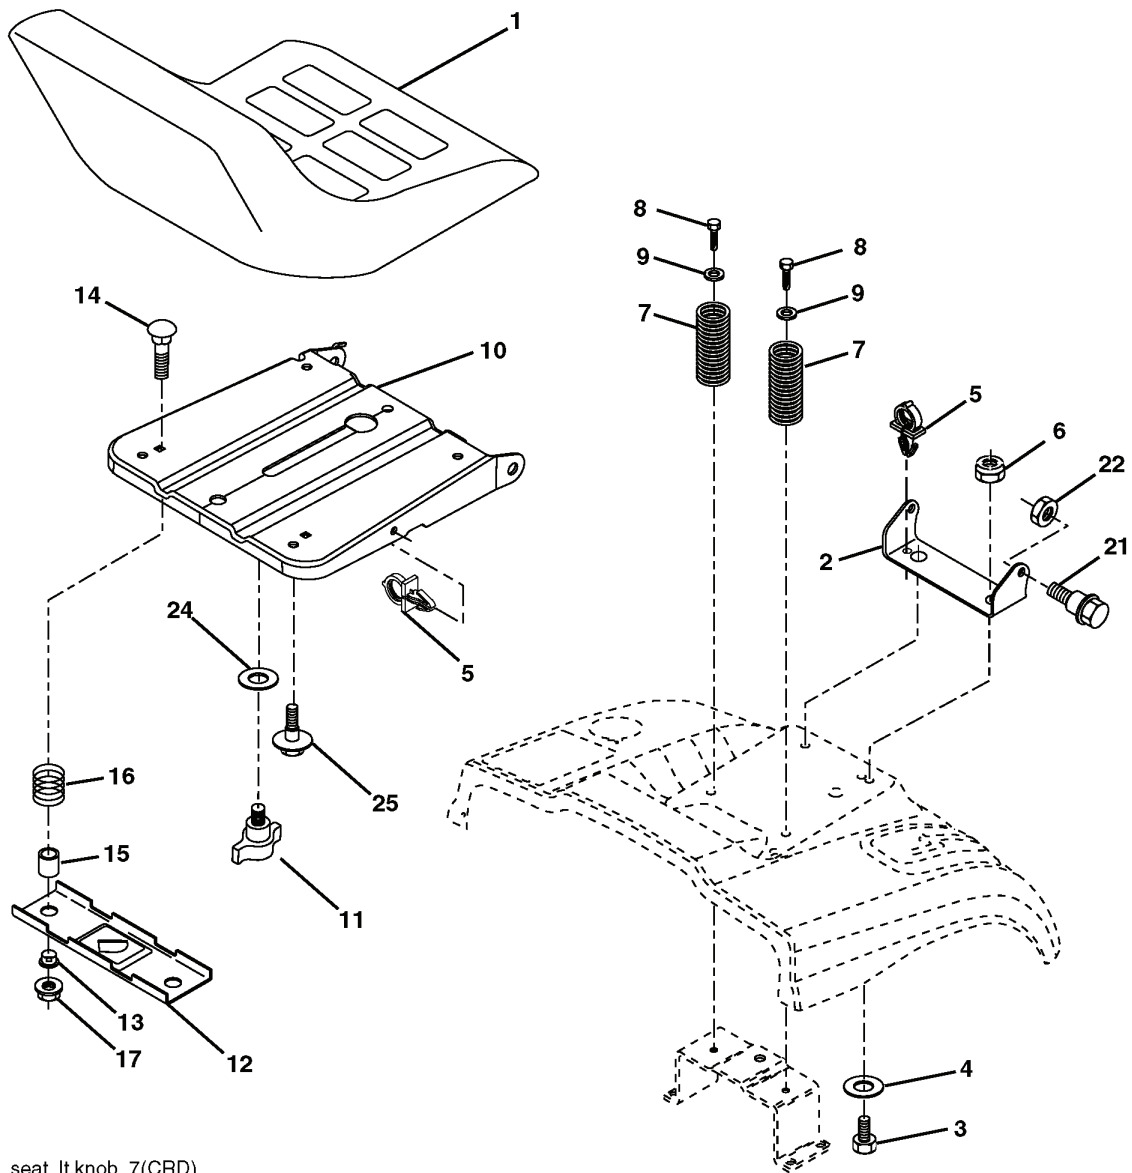

# REPAIR PARTS

TRACTOR- -MODEL NO. CTH171 (96061000400), PRODUCT NO. 954 17 02-09  
DECALS

---

REF.	PART NO.	DESCRIPTION	REMARK	QTY.	KIT
1	532145498	DECAL		1	
3	532188921	DECAL		1	
4	532189148	DECALC.CAPOT		1	
5	532188925	DECAL		1	
6	532180432	DECAL		1	
7	532188923	DECAL		1	
8	532191145	DECAL		1	
9	532188927	DECAL		1	
10	532145005	DECAL		1	
11	532182166	DECAL		1	
12	532159737	DECAL		1	
14	532159736	DECAL		1	
17	532140837	DECAL		1	
20	532166960	DECAL		1	
21	532166286	DECAL		1	
--	532138311	DECAL		1	
--	532180435	DECAL		1	
--	532182621	DECAL		1	
--	532181090	PLATE		1	
--	532181091	PLATE		1	
--	532193834	OPERATORS MANUAL		1	
--	532193835	OPERATORS MANUAL		1	

# REPAIR PARTS

TRACTOR- -MODEL NO. CTH171 (96061000400), PRODUCT NO. 954 17 02-09  
SEAT ASSEMBLY

seat\_lt.knob\_7(CRD)

---

REF.	PART NO.	DESCRIPTION	REMARK	QTY.	KIT
1	532188715	SIEGE CONDUCTEUR		1	
2	532140551	BRACKET		1	
3	871110616	SCREW		1	
4	819131610	WASHER		1	
5	532145006	CLIP		1	
6	873800600	NUT		1	
7	532124181	SPRING		1	
8	817000616	SCREW		1	
9	819131614	WASHER		1	
10	532182493	BRACKET		1	
11	532166369	WING NUT		1	
12	532121246	BRACKET		1	
13	532121248	BUSHING		1	
14	872050412	BOLT		1	
15	532121249	SPACER		1	
16	532123740	SPRING		1	
17	532123976	LOCKNUT		1	
21	532171852	BOLT		1	
22	873800500	LOCK NUT		1	
24	819171912	WASHER		1	
25	532127018	BOLT		1	