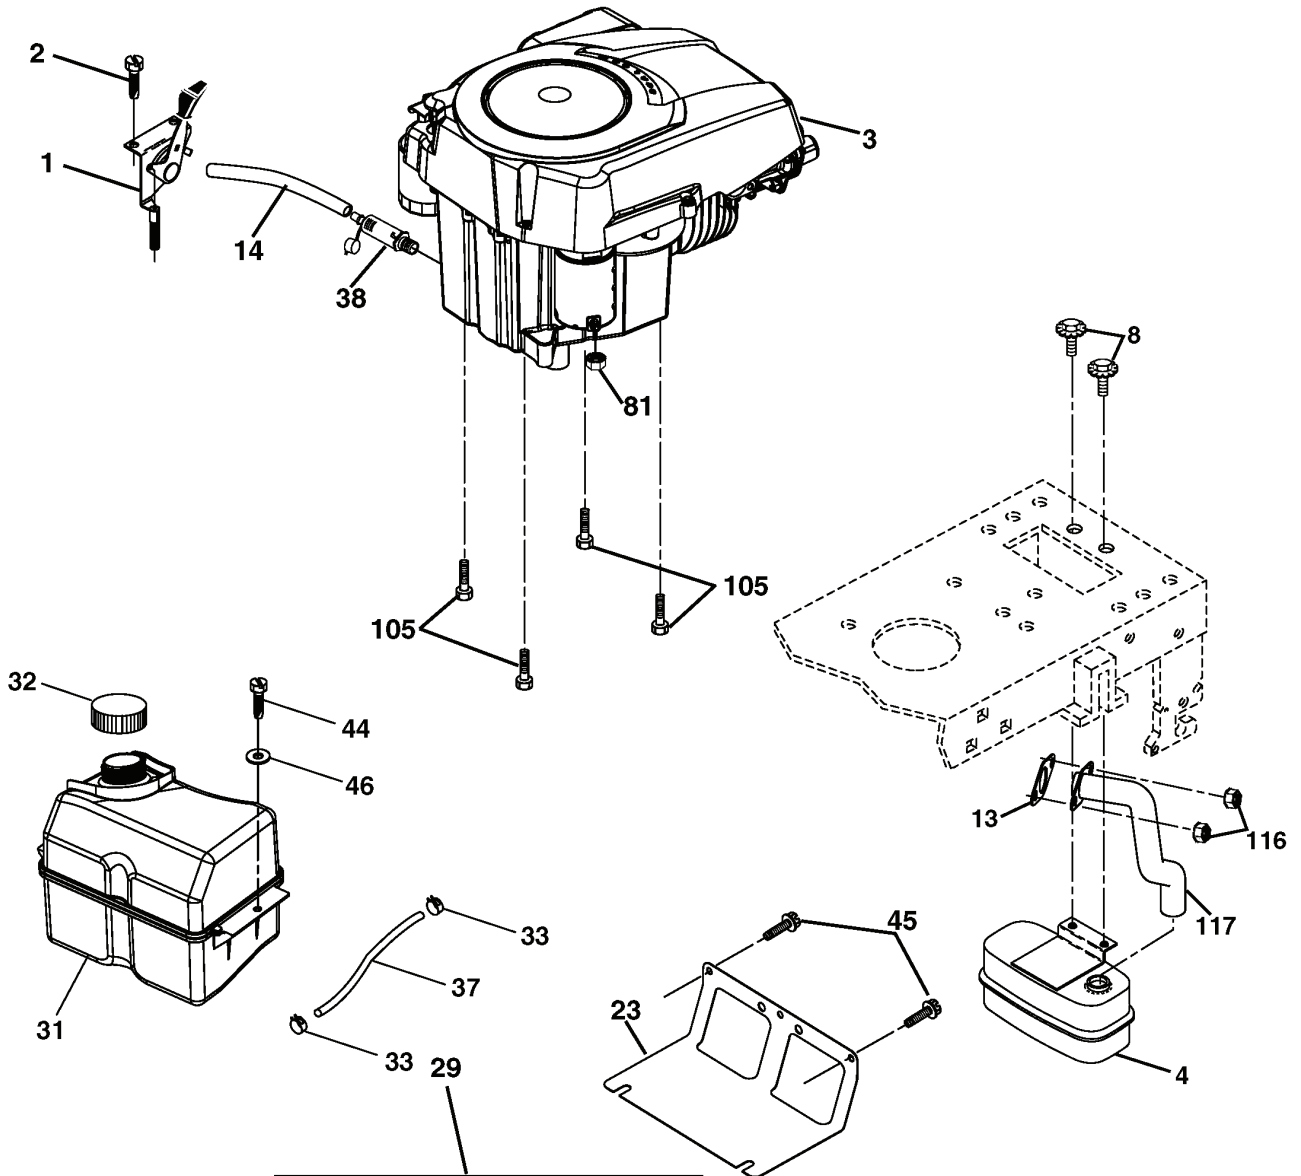

REPAIR PARTS

TRACTOR- -MODEL NO. CTH171 (96061000400), PRODUCT NO. 954 17 02-09
ENGINE

OPTIONAL EQUIPMENT
Spark Arrester

REF.	PART NO.	DESCRIPTION	REMARK	QTY.	KIT
1	532170805	CONTROL THROT /CH FLAG		1	
2	817720408	SCREW		1	
4	532188655	MUFFLER		1	
8	532171877	BOLT		1	
13	532185909	GASKET		1	
14	532148456	TUBE		1	
23	532169837	HEAT SHIELD		1	
29	532137180	SPARK ARRESTER KIT		1	
31	532185534	TANK UNIT		1	
32	532140527	FUEL CAP		1	
33	532123487	HOSE CLAMP		1	
37	532137040	HOSE		1	
38	532181654	PLUG		1	
44	817670412	SCREW		1	
45	817000612	SCREW		1	
46	819091416	WASHER		1	
81	873510400	NUT		1	
105	817120616	SCREW		1	
116	532184362	NUT		1	
117	532188654	TUBE EXHAUST		1