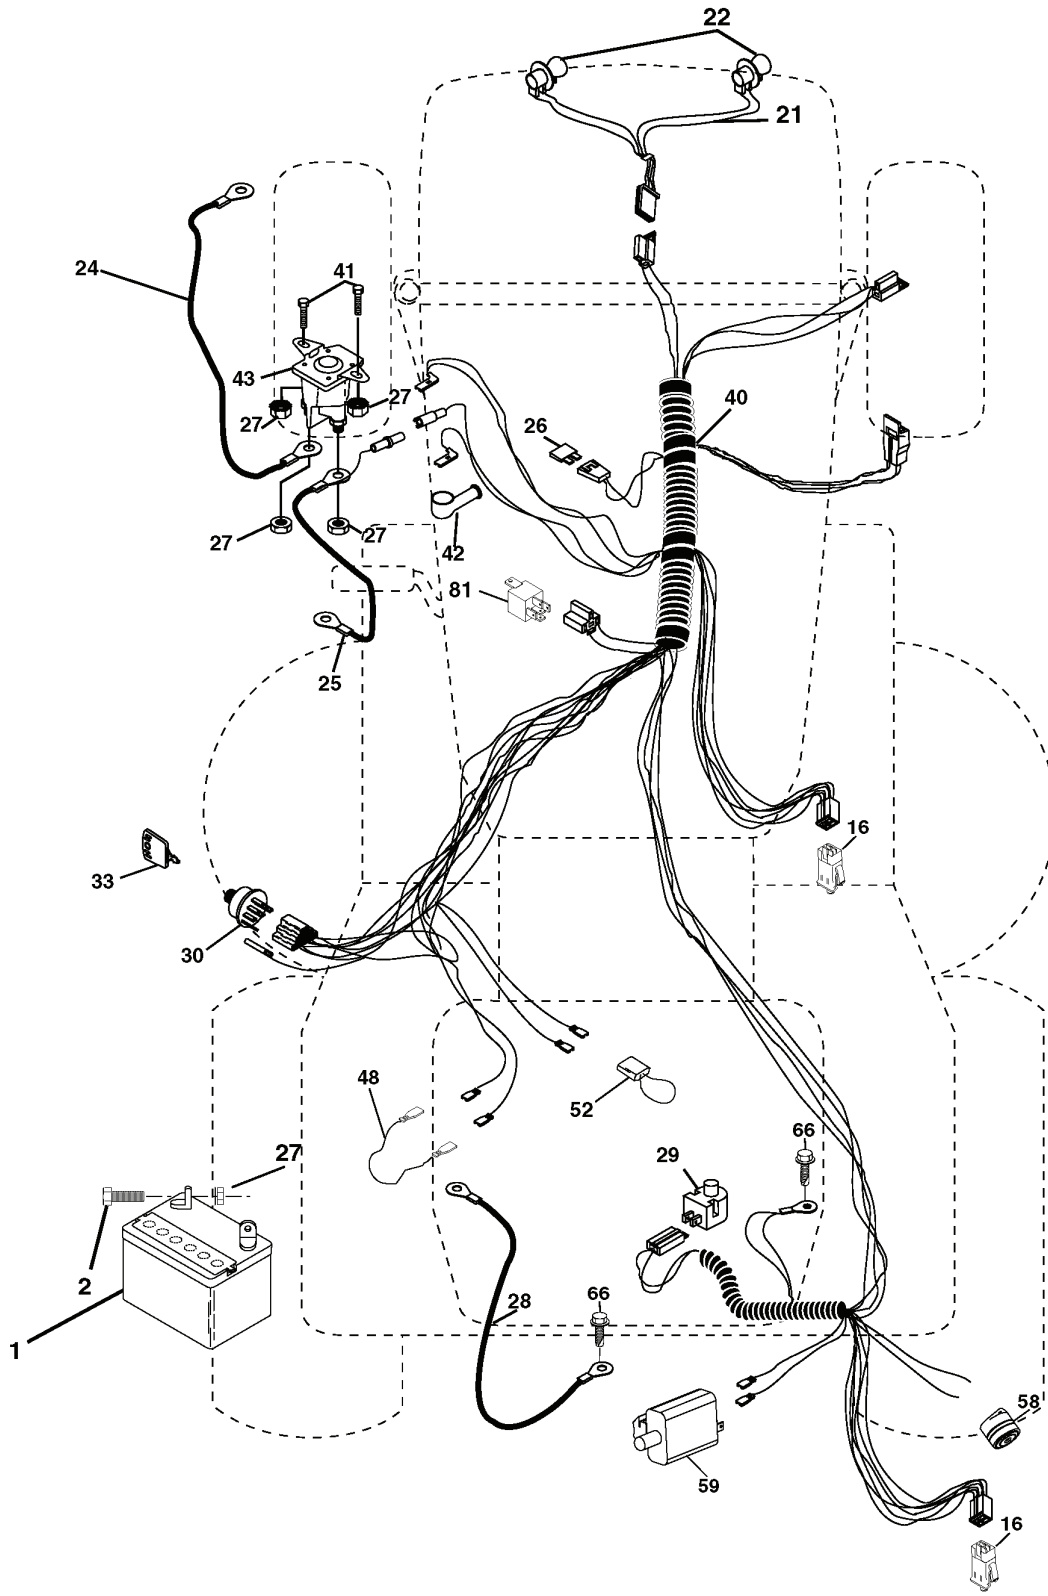

REPAIR PARTS

TRACTOR- -MODEL NO. CTH171 (96061000400), PRODUCT NO. 954 17 02-09
ELECTRICAL

REF.	PART NO.	DESCRIPTION	REMARK	QTY.	KIT
1	532144927	BATTERY		1	
2	874760412	BOLT		1	
16	532176138	MICRO SWITCH		1	
21	532175688	HARNESS		1	
22	532004152	BULB		1	
24	532124780	CABLE		1	
25	532165987	CABLE		1	
26	532175158	FUSE		1	
27	873510400	NUT		1	
28	532127725	CABLE		1	
29	532121305	SWITCH		1	
30	532175566	SWITCH		1	
33	532140401	KEY		1	
40	532188036	HARNESS		1	
41	871110408	BOLT		1	
42	532131563	COVER		1	
43	532178861	SOLENOID		1	
48	532140844	ADAPTER		1	
52	532141940	WIRE		1	
58	532169419	BUZZER		1	
59	532180379	SWITCH FBI		1	
66	817490608	SCREW		1	
81	532109748	RELAY		1