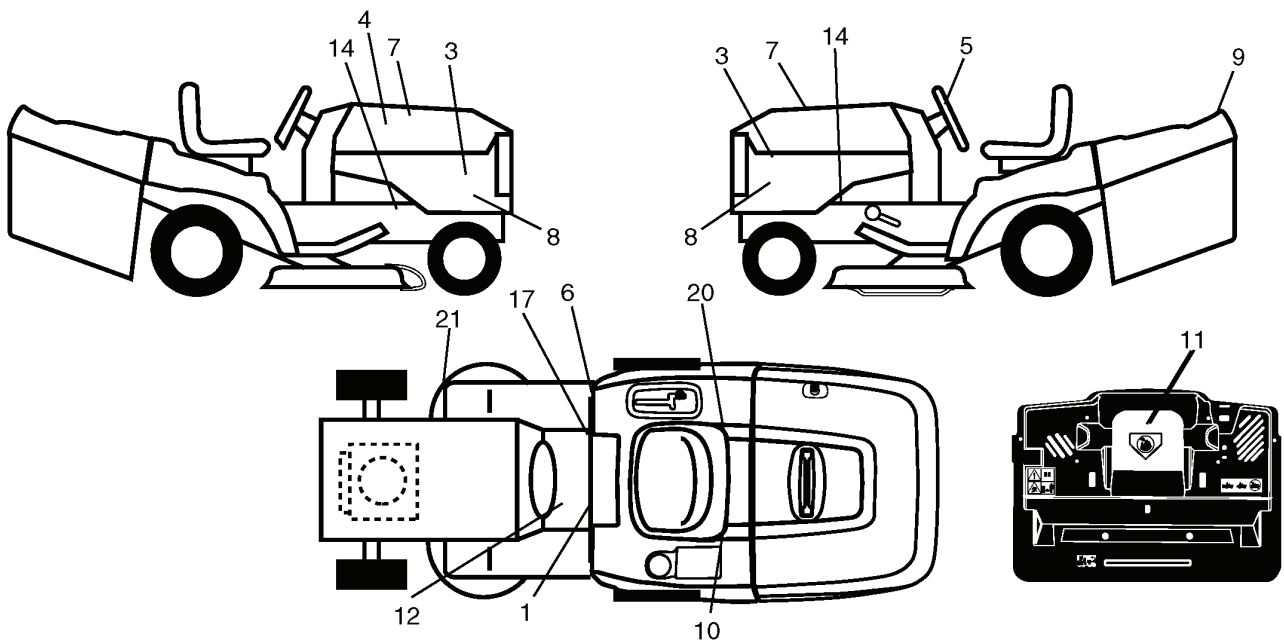

REPAIR PARTS

TRACTOR- -MODEL NO. CTH171 (96061000400), PRODUCT NO. 954 17 02-09
DECALS

REF.	PART NO.	DESCRIPTION	REMARK	QTY.	KIT
1	532145498	DECAL		1	
3	532188921	DECAL		1	
4	532189148	DECALC.CAPOT		1	
5	532188925	DECAL		1	
6	532180432	DECAL		1	
7	532188923	DECAL		1	
8	532191145	DECAL		1	
9	532188927	DECAL		1	
10	532145005	DECAL		1	
11	532182166	DECAL		1	
12	532159737	DECAL		1	
14	532159736	DECAL		1	
17	532140837	DECAL		1	
20	532166960	DECAL		1	
21	532166286	DECAL		1	
--	532138311	DECAL		1	
--	532180435	DECAL		1	
--	532182621	DECAL		1	
--	532181090	PLATE		1	
--	532181091	PLATE		1	
--	532193834	OPERATORS MANUAL		1	
--	532193835	OPERATORS MANUAL		1