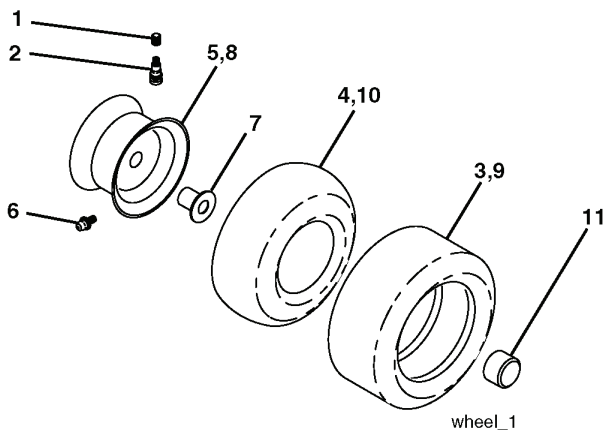

# **SPARE PARTS LIST**

# REPAIR PARTS

TRACTOR- -MODEL NO. CTH171 (96061000400), PRODUCT NO. 954 17 02-09  
MOWER LIFT

lift-rh.1piece\_9

REF.	PART NO.	DESCRIPTION	REMARK	QTY.	KIT
1	532159460	WIRE		1	
2	532159471	LEVER		1	
3	532105767	PIN RETAINING SCREW		1	
4	812000002	RETAINER RING		1	
5	819211621	WASHER		1	
6	532120183	BEARING		1	
7	532125631	HANDLE		1	
8	532124526	KNOB		1	
11	532165829	ROD		1	
12	532165831	ROD		1	
13	532124670	RETAINER RING		1	
15	532173288	LINK		1	
16	873350800	NUT		1	
17	532175689	BRACKET		1	
18	873800800	NUT		1	
19	532139868	LEVER		1	
20	532163552	CLIP		1	
23	532110807	NUT		1	
24	819131016	WASHER		1	
25	532124874	SPRING		1	
26	532169484	PIN		1	
27	532126971	LEVER		1	
28	873350600	NUT		1	
29	532138057	KNOB		1	
30	532150233	TRUNNION		1	
31	532169865	BEARING		1	
32	873540600	NUT		1	
36	532155097	INDICATOR		1	
37	532123935	PLUG		1	
38	817060516	SCREW		1	
40	819112410	WASHER		1	
41	532123934	INDICATOR		1	
49	532145212	NUT		1	
50	532110452	NUT		1	

### WHEELS & TIRES

---

REF.	PART NO.	DESCRIPTION	REMARK	QTY.	KIT
1	532059192	CAP VALVE		1	
2	532065139	NIPPLE		1	
3	532106222	TIRE		1	
4	532059904	HOSE		1	
5	532138336	RIM		1	
6	532124957	FITTING		1	
7	532124959	BEARING		1	
8	532138337	RIM.SPROCKET		1	
9	532122082	TIRE		1	
10	532124926	HOSE		1	
11	532175039	HUB CAP		1	
--	532144334	SEALING FOAM		1	