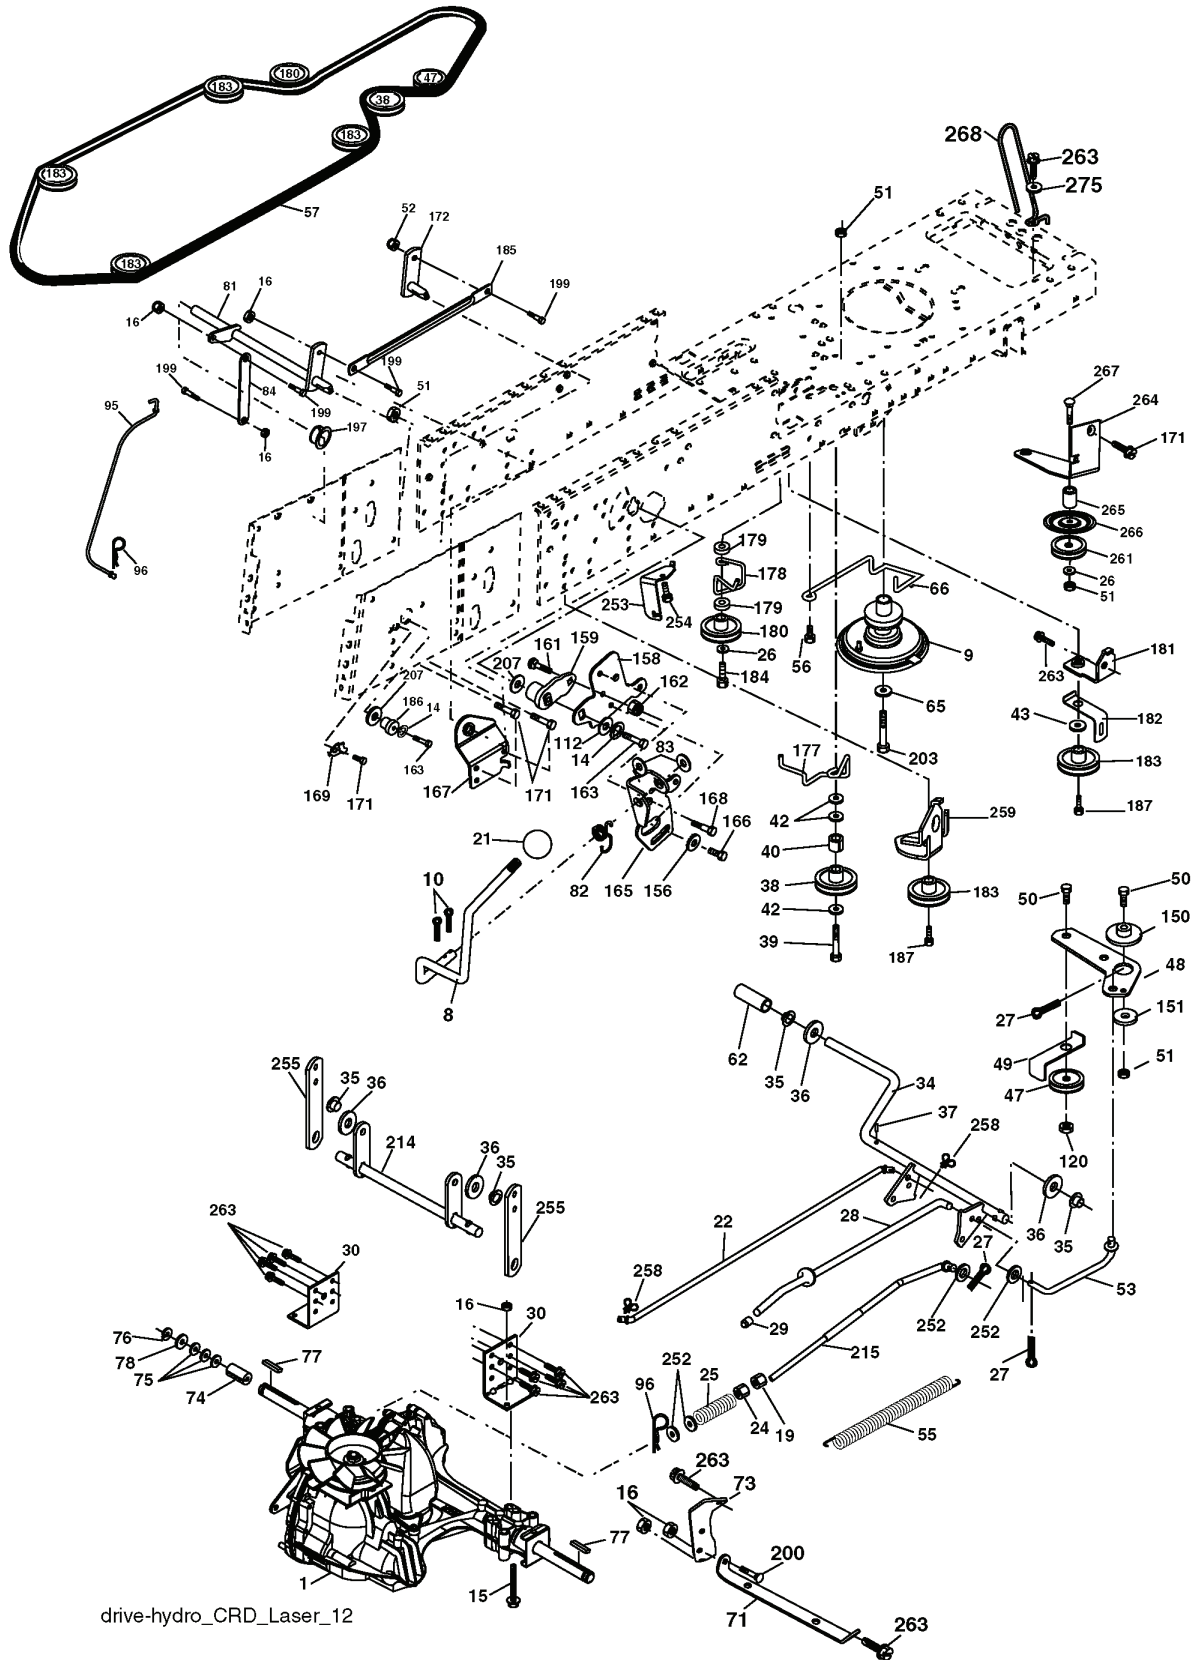

REPAIR PARTS

TRACTOR- -MODEL NO. CTH171 (96061000400), PRODUCT NO. 954 17 02-09
DRIVE

REF.	PART NO.	DESCRIPTION	REMARK	QTY.	KIT
8	532165619	ROD		1	
9	532180354	CLUTCH		1	
10	876020416	SPLIT PIN		1	
14	810040400	WASHER		1	
15	874490544	SCREW		1	
16	873800500	LOCK NUT		1	
19	873800600	NUT		1	
21	532121274	KNOB		1	
22	532175607	ROD		1	
24	873350600	NUT		1	
25	532192036	SPRING		1	
26	819131316	WASHER		1	
27	876020412	SPLIT PIN		1	
28	532175765	SHAFT		1	
29	532071673	COVER		1	
30	532169592	BRACKET		1	
34	532175578	SHAFT		1	
35	532120183	BEARING		1	
36	819211616	WASHER		1	
37	532124963	PIN RETAINING SCREW		1	
38	532165936	PULLEY		1	
39	874760644	BOLT		1	
40	532124965	SPACER		1	
42	819131312	WASHER		1	
43	819111012	WASHER		1	
47	532127783	PULLEY		1	
48	532154407	GUIDE		1	
49	532123205	BELT GUIDE		1	
50	872110612	BOLT		1	
51	873680600	NUT		1	
52	873680500	NUT		1	
53	532105710	LINK		1	
55	532105709	SPRING		1	
56	817060620	SCREW		1	
57	532170140	BELT		1	
62	532123533	PEDAL RUBBER		1	
65	810040700	WASHER		1	
66	532154778	TENSIONER		1	
71	532169182	BRACKET		1	
73	532169183	ROD		1	
74	532137057	SPACER		1	
75	532121749	WASHER		1	
76	812000001	RETAINER RING		1	
77	532123583	KEY		1	
78	532121748	WASHER		1	
81	532170006	SHAFT		1	
82	532165711	SPRING		1	
83	819171216	WASHER		1	
84	532170007	LINK		1	
95	532170015	LINK		1	
96	532124788	RETAINER RING		1	
112	819091210	WASHER		1	
120	873900600	NUT		1	
150	532165850	BUSHING		1	
151	819133210	WASHER		1	
156	532166002	WASHER		1	
158	532165589	BRACKET		1	
159	532183900	LEVER		1	
161	872140406	BOLT		1	
162	873680400	NUT		1	
163	874780416	BOLT		1	
165	532165623	BRACKET		1	
166	817490510	SCREW		1	
167	532165588	BRACKET		1	
168	532165492	BOLT		1	
169	532165580	RETAINER		1	
171	817490608	SCREW		1	
172	532170271	LINK		1	
177	532165932	HOLDER		1	
178	532165933	HOLDER		1	
179	532120958	WASHER		1	
180	532165630	PULLEY		1	
181	532180211	BRACKET		1	
182	532182682	BELT GUIDE		1	
183	532186007	PULLEY		1	
184	817490644	SCREW		1	
185	532170008	LINK		1	
186	532165614	HUB		1