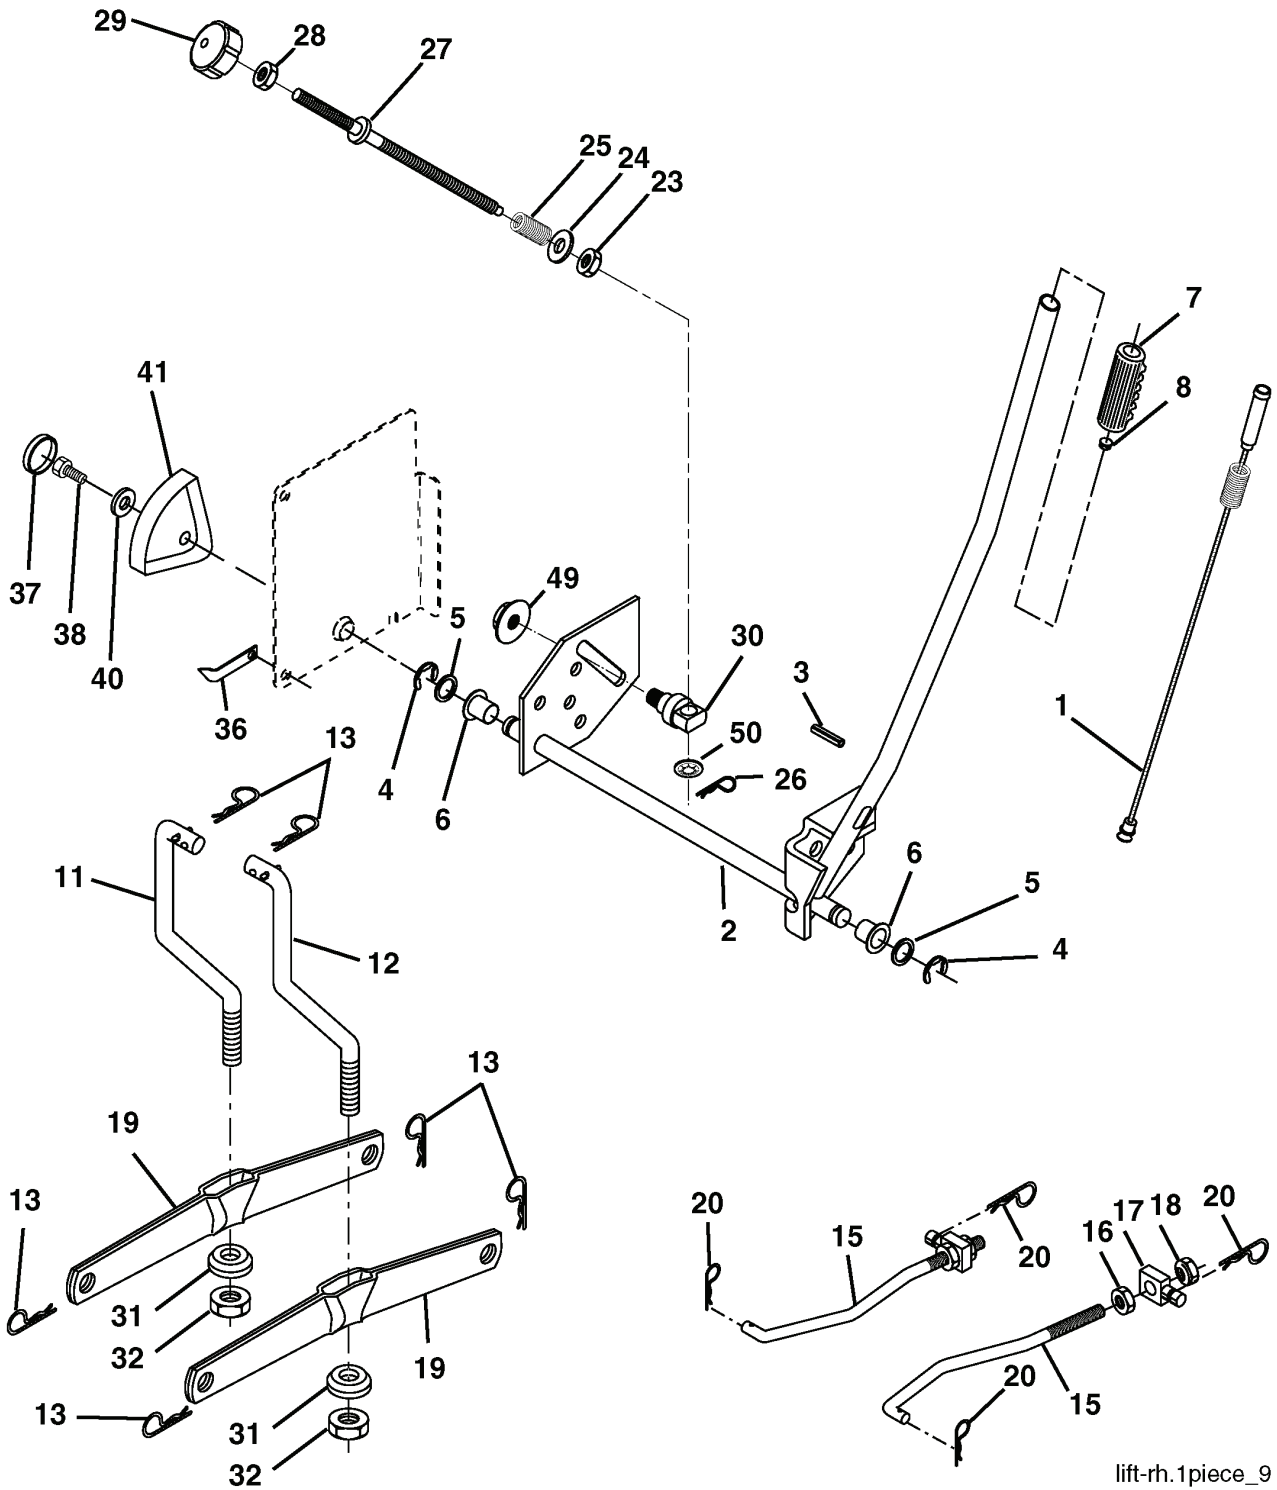

# REPAIR PARTS

TRACTOR- -MODEL NO. CTH171 (96061000400), PRODUCT NO. 954 17 02-09  
MOWER LIFT

lift-rh.1piece\_9

REF.	PART NO.	DESCRIPTION	REMARK	QTY.	KIT
1	532159460	WIRE		1	
2	532159471	LEVER		1	
3	532105767	PIN RETAINING SCREW		1	
4	812000002	RETAINER RING		1	
5	819211621	WASHER		1	
6	532120183	BEARING		1	
7	532125631	HANDLE		1	
8	532124526	KNOB		1	
11	532165829	ROD		1	
12	532165831	ROD		1	
13	532124670	RETAINER RING		1	
15	532173288	LINK		1	
16	873350800	NUT		1	
17	532175689	BRACKET		1	
18	873800800	NUT		1	
19	532139868	LEVER		1	
20	532163552	CLIP		1	
23	532110807	NUT		1	
24	819131016	WASHER		1	
25	532124874	SPRING		1	
26	532169484	PIN		1	
27	532126971	LEVER		1	
28	873350600	NUT		1	
29	532138057	KNOB		1	
30	532150233	TRUNNION		1	
31	532169865	BEARING		1	
32	873540600	NUT		1	
36	532155097	INDICATOR		1	
37	532123935	PLUG		1	
38	817060516	SCREW		1	
40	819112410	WASHER		1	
41	532123934	INDICATOR		1	
49	532145212	NUT		1	
50	532110452	NUT		1	

### WHEELS & TIRES

---

REF.	PART NO.	DESCRIPTION	REMARK	QTY.	KIT
1	532059192	CAP VALVE		1	
2	532065139	NIPPLE		1	
3	532106222	TIRE		1	
4	532059904	HOSE		1	
5	532138336	RIM		1	
6	532124957	FITTING		1	
7	532124959	BEARING		1	
8	532138337	RIM.SPROCKET		1	
9	532122082	TIRE		1	
10	532124926	HOSE		1	
11	532175039	HUB CAP		1	
--	532144334	SEALING FOAM		1	