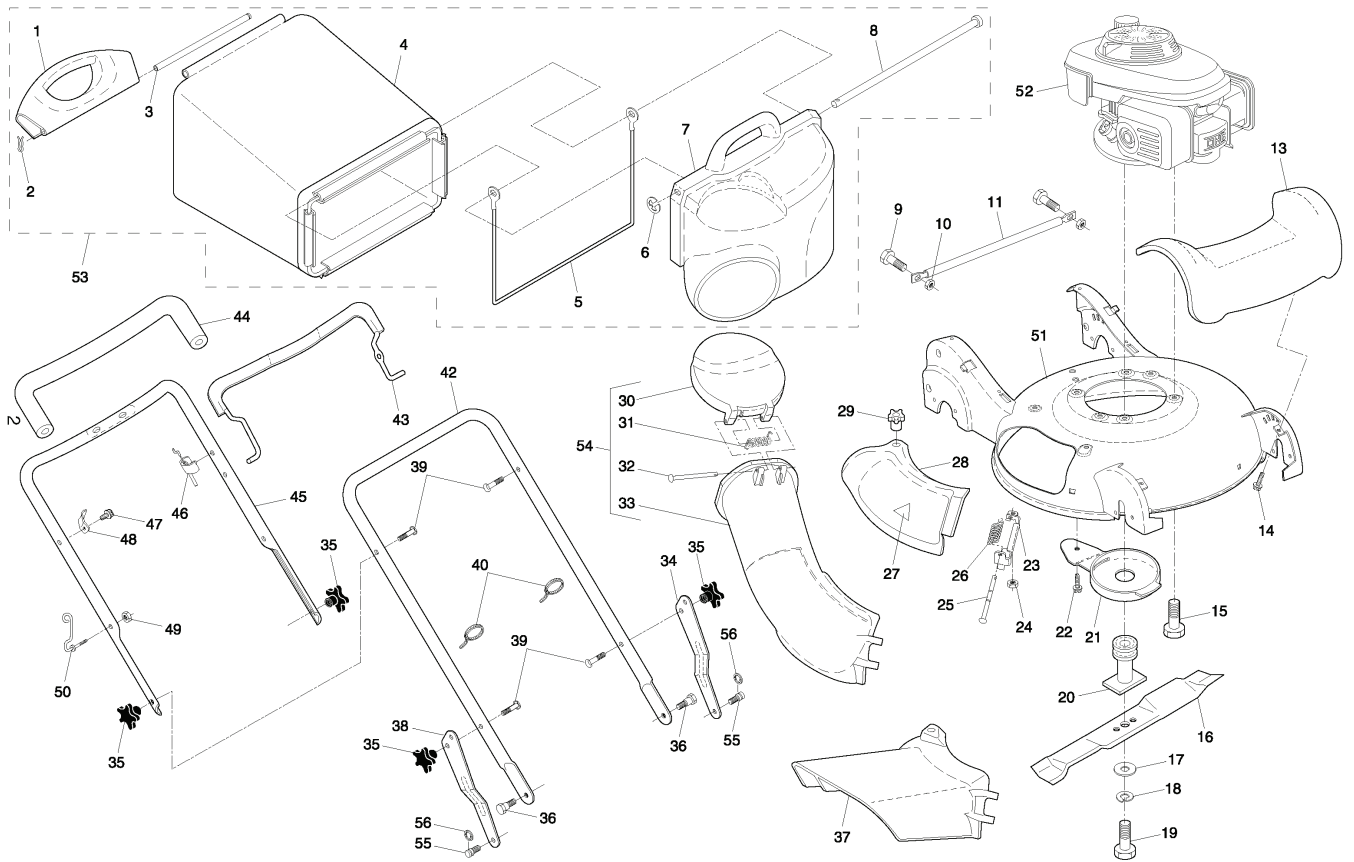

ROTARY LAWN MOWER - - CUSTOMER MODEL NUMBER **R152SV** (95417021701) PRODUCT NO. 954 17 02-17

REF.	PART NO.	DESCRIPTION	REMARK	QTY.	KIT
1	532190582	HANDLE		1	
2	532065322	CLAMP		1	
3	532183483	PIN		1	
4	532194086	BAG		1	
5	532188506	FRAME		1	
6	812000014	RETAINER RING		1	
7	532190581	BAG		1	
8	532183479	PIN		1	
9	872140405	BOLT		1	
10	873800400	NUT		1	
11	532190692	PIPE		1	
13	532190519	COVER		1	
14	532184572	SCREW		1	
15	532150406	BOLT		1	
16	532415076	BLADE		1	
17	532851074	WASHER		1	
18	532850263	WASHER		1	
19	532191760	SCREW		1	
20	532186766	ADAPTER		1	
21	532190516	SHIELD		1	
22	817600406	SCREW		1	
23	532183609	BRACKET		1	
24	532751152	NUT		1	
25	532183445	PIN		1	
26	532183446	SPRING		1	
27	532182166	DECAL		1	
28	532190515	PLATE		1	
29	532183447	KNOB		1	
30	532190580	PLATE		1	
31	532183478	SPRING		1	
32	532183445	PIN		1	
33	532190578	PIPE		1	
34	532190619	BRACKET		1	
35	532185588	KNOB		1	
36	532183465	BOLT		1	
37	532185996	DEFLECTOR		1	
38	532190621	BRACKET		1	
39	532191574	SCREW		1	
40	532066426	HOOP		1	
42	532187096	HANDLE		1	
43	532186298	LEVER		1	
44	532182748	HANDLE		1	
45	532186296	HANDLE		1	
46	532164322	CONTROL CABLE		1	
47	532750634	SCREW		1	
48	532125203	BRACKET		1	
49	532132004	NUT		1	
50	532188501	LEVER		1	
51	532190610	HOUSING		1	
53	532194087	BAG		1	
54	532189014	PIPE		1	
55	532188628	BOLT		1	
56	812000058	E-CLIP		1	
--	532195987	OPERATORS MANUAL		1	
--	532195988	OPERATORS MANUAL		1