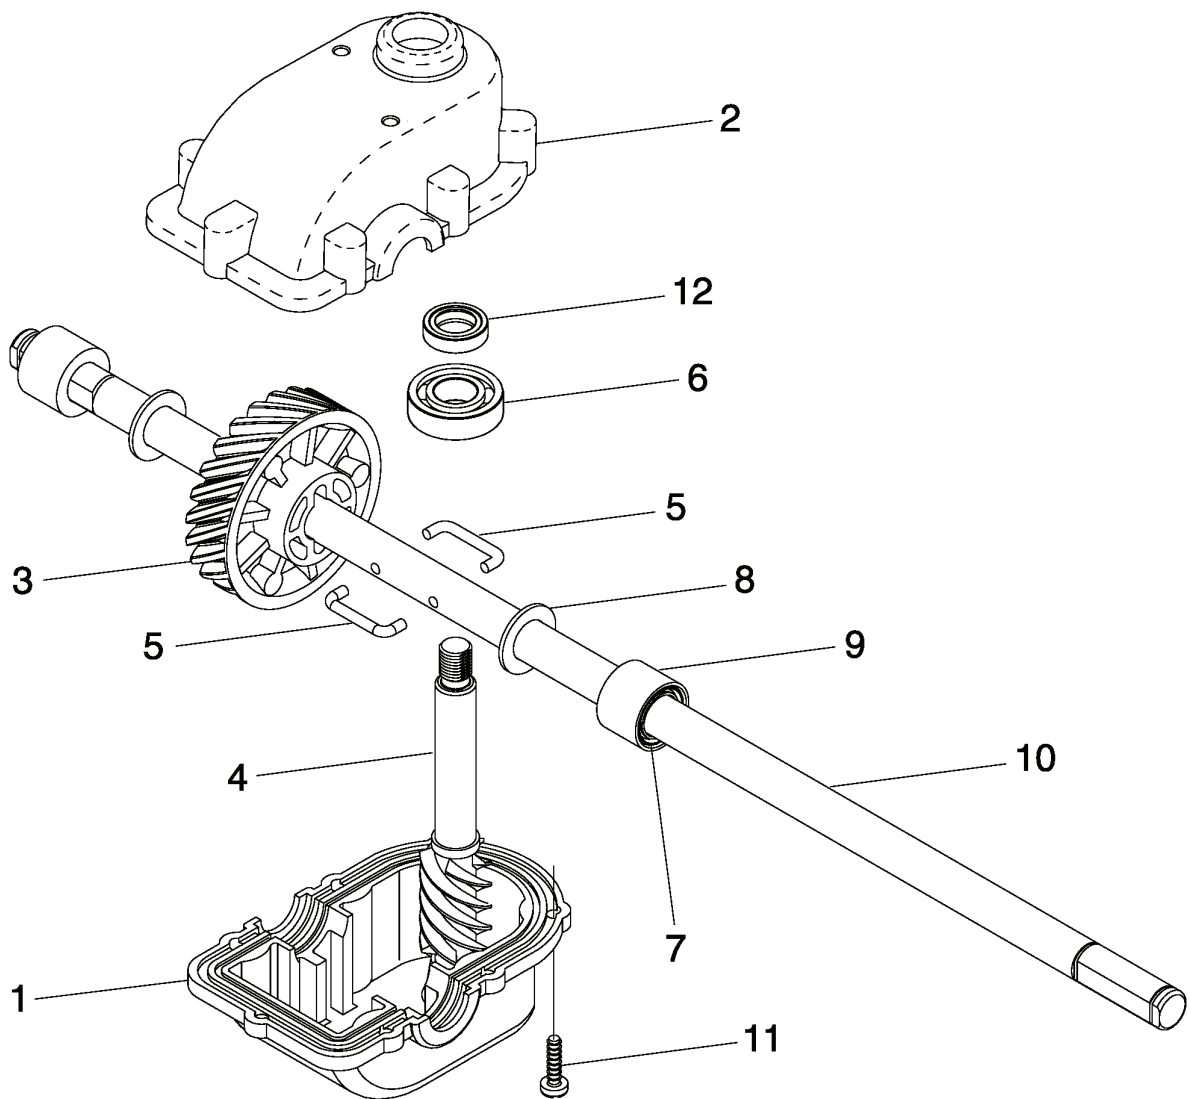

R152SV, 95417021701, 954170217, 2005-0

SPARE PARTS LIST

**ROTARY LAWN MOWER - - CUSTOMER MODEL NUMBER R152SV
(95417021701) PRODUCT NUMBER 954 17 02-17
GEARCASE ASSEMBLY - PART NUMBER 532 18 82-94**

REF.	PART NO.	DESCRIPTION	REMARK	QTY.	KIT
1	532187530	CARTER INF. BOITE DE VITESSE		1	
2	532191245	GEAR HOUSING		1	
3	532187532	PINION		1	
4	532191246	SHAFT		1	
5	532183505	WIRE, FORMED		1	
6	532183506	BALL BEARING		1	
7	532183508	SEAL, OUTPUT SHAFT		1	
8	532183509	WASHER		1	
9	532183511	BUSHING		1	
10	532191247	SHAFT		1	
11	532183513	SCREW		1	
12	532183514	SEAL, INPUT SHAFT		1	
--	532750369	GREASE		1	