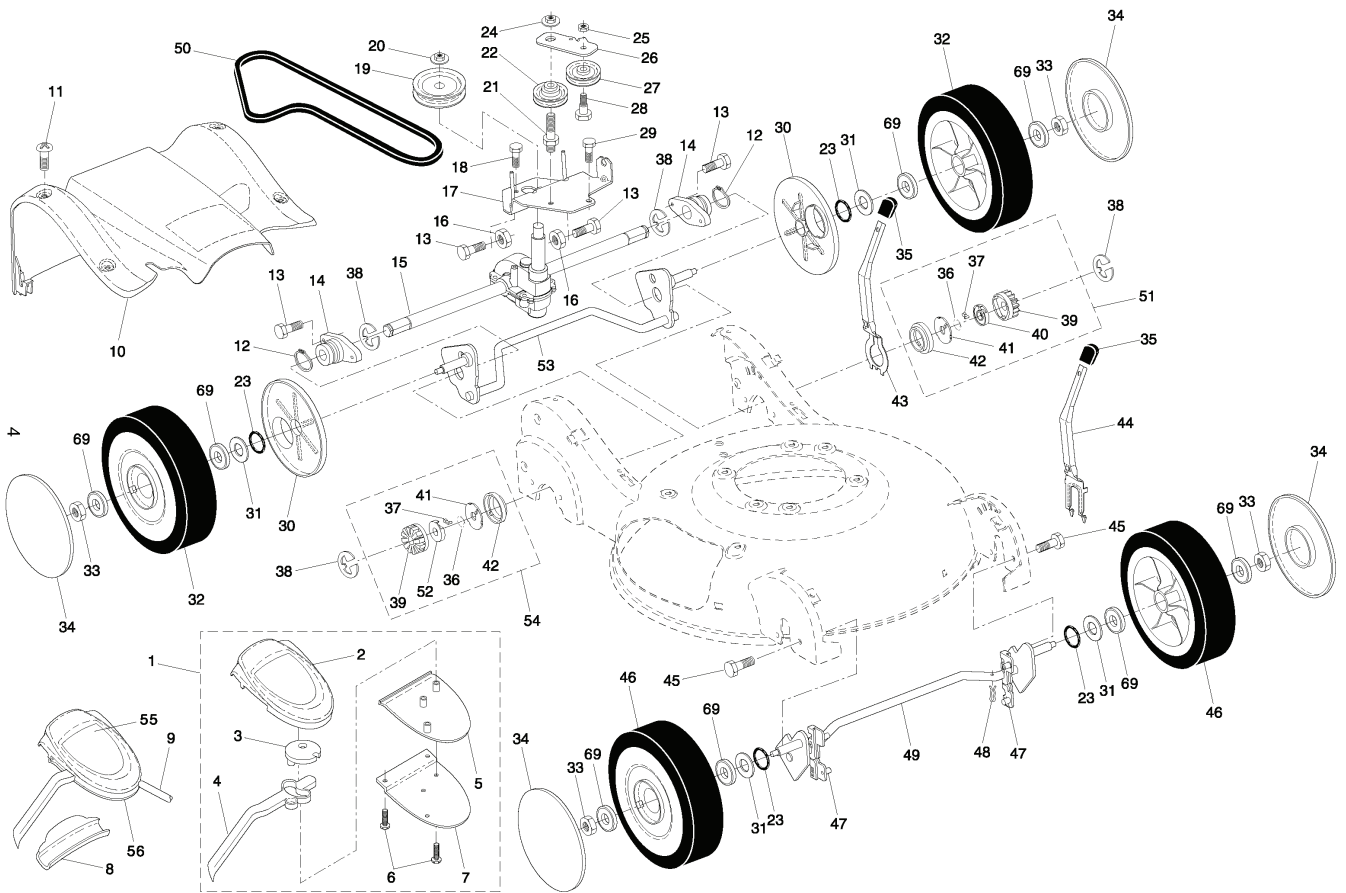

ROTARY LAWN MOWER - - CUSTOMER MODEL NUMBER **R152SV** (95417021701) PRODUCT NO. 954 17 02-17

REF.	PART NO.	DESCRIPTION	REMARK	QTY.	KIT
1	532185312	CONTROL		1	
2	532188279	COVER		1	
3	532187353	DISC		1	
4	532190283	LEVER		1	
5	532188278	PROTECTOR		1	
6	532181698	SCREW		1	
7	532187097	BRACKET		1	
8	532186297	HUB CAP		1	
9	532188280	CABLE		1	
10	532190565	COVER		1	
11	532184571	SCREW		1	
12	812000012	RETAINER RING		1	
13	532183450	SCREW		1	
14	532187120	BEARING		1	
15	532188294	GEARBOX		1	
16	532132004	NUT		1	
17	532196191	BRACKET		1	
18	532163409	SCREW		1	
19	532189408	POULIE BOITE DE VITESSE		1	
20	532132010	NUT		1	
21	532188611	BOLT		1	
22	532184543	PULLEY		1	
23	532188152	O-RING		1	
24	873350500	NUT		1	
25	873930500	NUT		1	
26	532187098	LEVER		1	
27	532166043	PULLEY		1	
28	532160829	BOLT		1	
29	817060410	SCREW		1	
30	532183457	SHIELD		1	
31	532088348	WASHER		1	
32	532192619	WHEEL		1	
33	532083923	NUT		1	
34	532183695	HUB CAP		1	
35	532185994	KNOB		1	
36	532188291	SPRING		1	
37	532175098	PAWL		1	
38	812000058	E-CLIP		1	
39	532175103	GEAR		1	
40	532175105	SPACER		1	
41	532175104	DISC		1	
42	532184172	SEALING		1	
43	532190520	LEVER		1	
44	532190518	LEVER		1	
45	532163409	SCREW		1	
46	532192230	WHEEL		1	
47	532183438	BUSHING		1	
48	532169675	PIN		1	
49	532187089	SHAFT		1	
50	532183688	BELT		1	
51	532188331	PINION		1	
52	532175102	SPACER		1	
53	532195995	SHAFT		1	
54	532188330	PINION		1	
55	532189378	DECAL		1	
56	532189379	DECAL		1	
69	532751068	BEARING		1