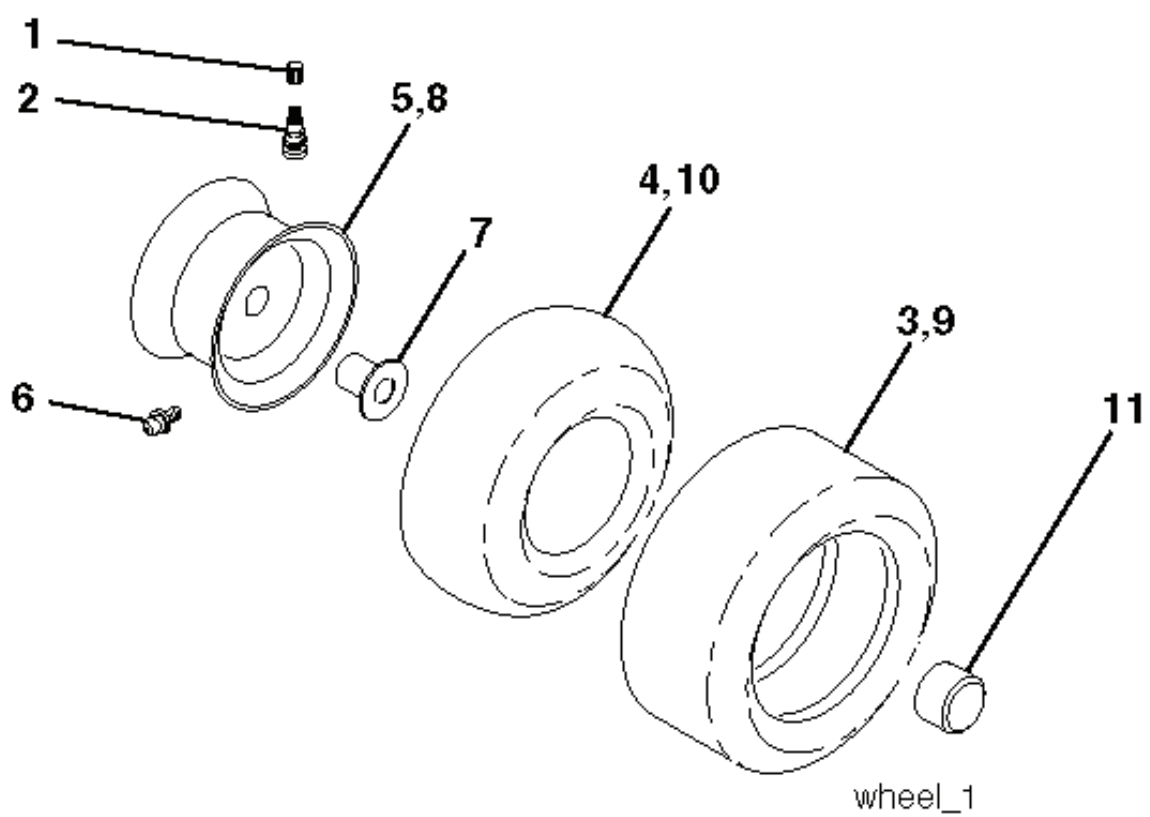

PTO SWITCH

POSITION	CIRCUIT
OFF	C + G, B + H
ON	C + F, B + E, A + D

RELAY

NON-REMOVABLE CONNECTIONS

REMOVABLE CONNECTIONS

seat_lt.knob_7(CRD)

REF.	PART NO.	DESCRIPTION	REMARK	QTY.	KIT
1	532188715	SIEGE CONDUCTEUR		1	
2	532140551	BRACKET		1	
3	871110616	SCREW		1	
4	819131610	WASHER		1	
5	532145006	CLIP		1	
6	873800600	NUT		1	
7	532124181	SPRING		1	
8	817000616	SCREW		1	
9	819131614	WASHER		1	
10	532195530	BERCEAU DE SIEGE CONDUCTEUR		1	
11	532166369	WING NUT		1	
12	532174648	BRACKET		1	
13	532121248	BUSHING		1	
14	872050412	BOLT		1	
15	532121249	SPACER		1	
16	532123740	SPRING		1	
17	532123976	LOCKNUT		1	
21	532171852	BOLT		1	
22	873800500	LOCK NUT		1	
24	819171912	WASHER		1	
25	532127018	BOLT		1	

REF.	PART NO.	DESCRIPTION	REMARK	QTY.	KIT
1	532059192	CAP VALVE		1	
2	532065139	NIPPLE		1	
3	532106222	TIRE	Front 15 x 6.0 - 6	1	
4	532059904	HOSE	Front	1	
5	532138336	RIM	Front 6"	1	
6	532124957	FITTING		1	
7	532124959	BEARING		1	
8	532138337	RIM SPROCKET	Rear 8"	1	
9	532122082	TIRE	Rear 20 x 10-8	1	
10	532124926	HOSE	Rear 9.5 x 8	1	
11	532175039	HUB CAP		1	
--	532144334	SEALING FOAM		1	