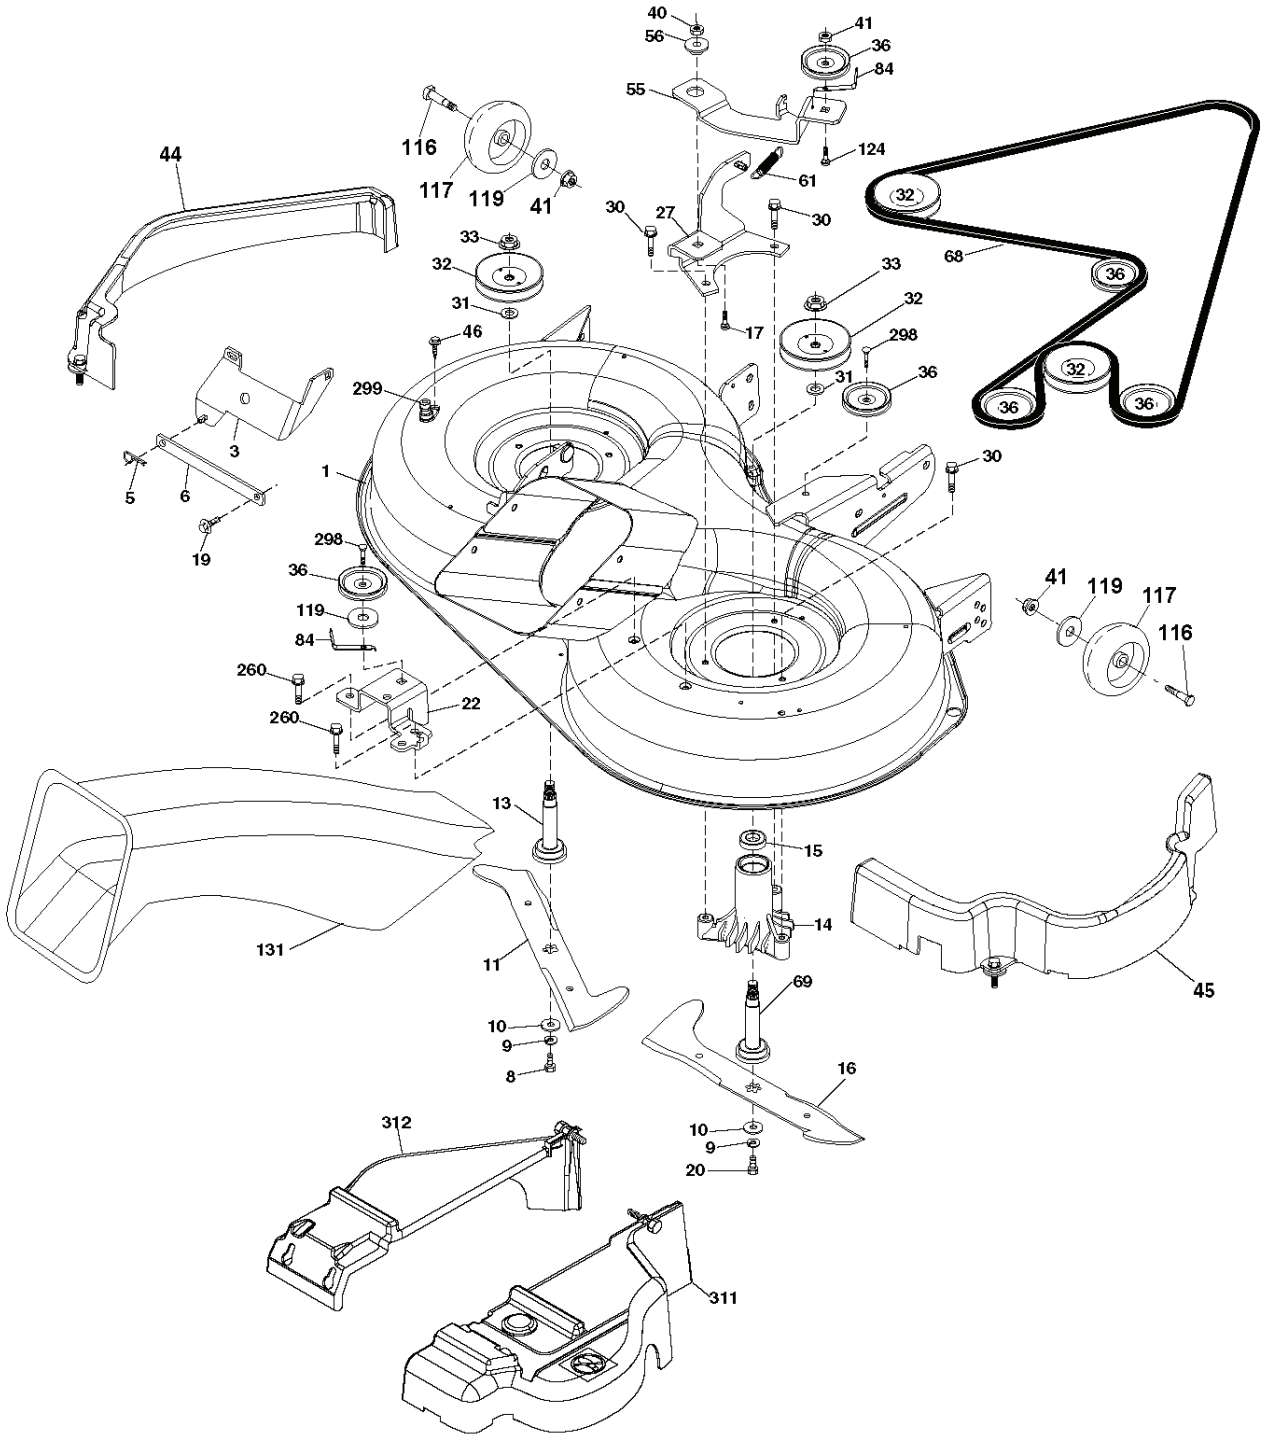

CTH171, 96061027800, 2010-01

SPARE PARTS LIST

REF.	PART NO.	DESCRIPTION	REMARK	QTY.	KIT
1	532429121	CUTTING DECK		1	
3	532431864	BRACKET		1	
5	532124670	RETAINER RING		1	
6	532165557	ROD		1	
8	532181712	BOLT		1	
9	810030600	WASHER		1	
10	532140296	WASHER		1	
11	532427984	RIDE ON BLADE		1	
13	532137645	SHAFT		1	
14	532128774	BEARING HOUSING		1	
15	532110485	BEARING		1	
16	532427985	BLADE		1	
17	872140610	BOLT		1	
19	532132827	SPEC. BOLT		1	
20	532181713	BOLT		1	
22	532431169	BRACKET		1	
27	532427981	BRACKET		1	
30	532173984	SCREW		1	
31	532187690	WASHER		1	
32	532153532	PULLEY		1	
33	532400234	NUT		1	
36	532146763	PULLEY		1	
40	873680600	NUT		1	
41	873900600	NUT		1	
44	532430210	COVER		1	
45	532430209	COVER		1	
46	532137729	SCREW		1	
55	532199498	ARM		1	
56	532165723	SPACER		1	
61	532199486	SPRING		1	
68	532429532	BELT		1	
69	532165482	SHAFT		1	
84	532156085	BELT GUIDE		1	
116	532193406	BOLT		1	
117	532174873	WHEEL		1	
119	819132012	WASHER		1	
124	872110612	BOLT		1	
131	532165661	PIPE		1	
260	817670608	SCREW		1	
298	817490628	SCREW		1	
299	532415598	HOSE COUPLING		1	
311	532430774	COVER		1	
312	532430775	COVER		1	
--	532181857	BEARING HOUSING	Mandrel Assembly (Includes housing, shaft assembly, and bearing only - pulley/nut/washer and blade bolt/washers not included)	1	
--	532181858	BEARING HOUSING		1	
--	532431007	CUTTING DECK	Replacement Mower. Complete (Std. Deck - Order separately guage wheel components key nos. 116, 117 & 119)	1	