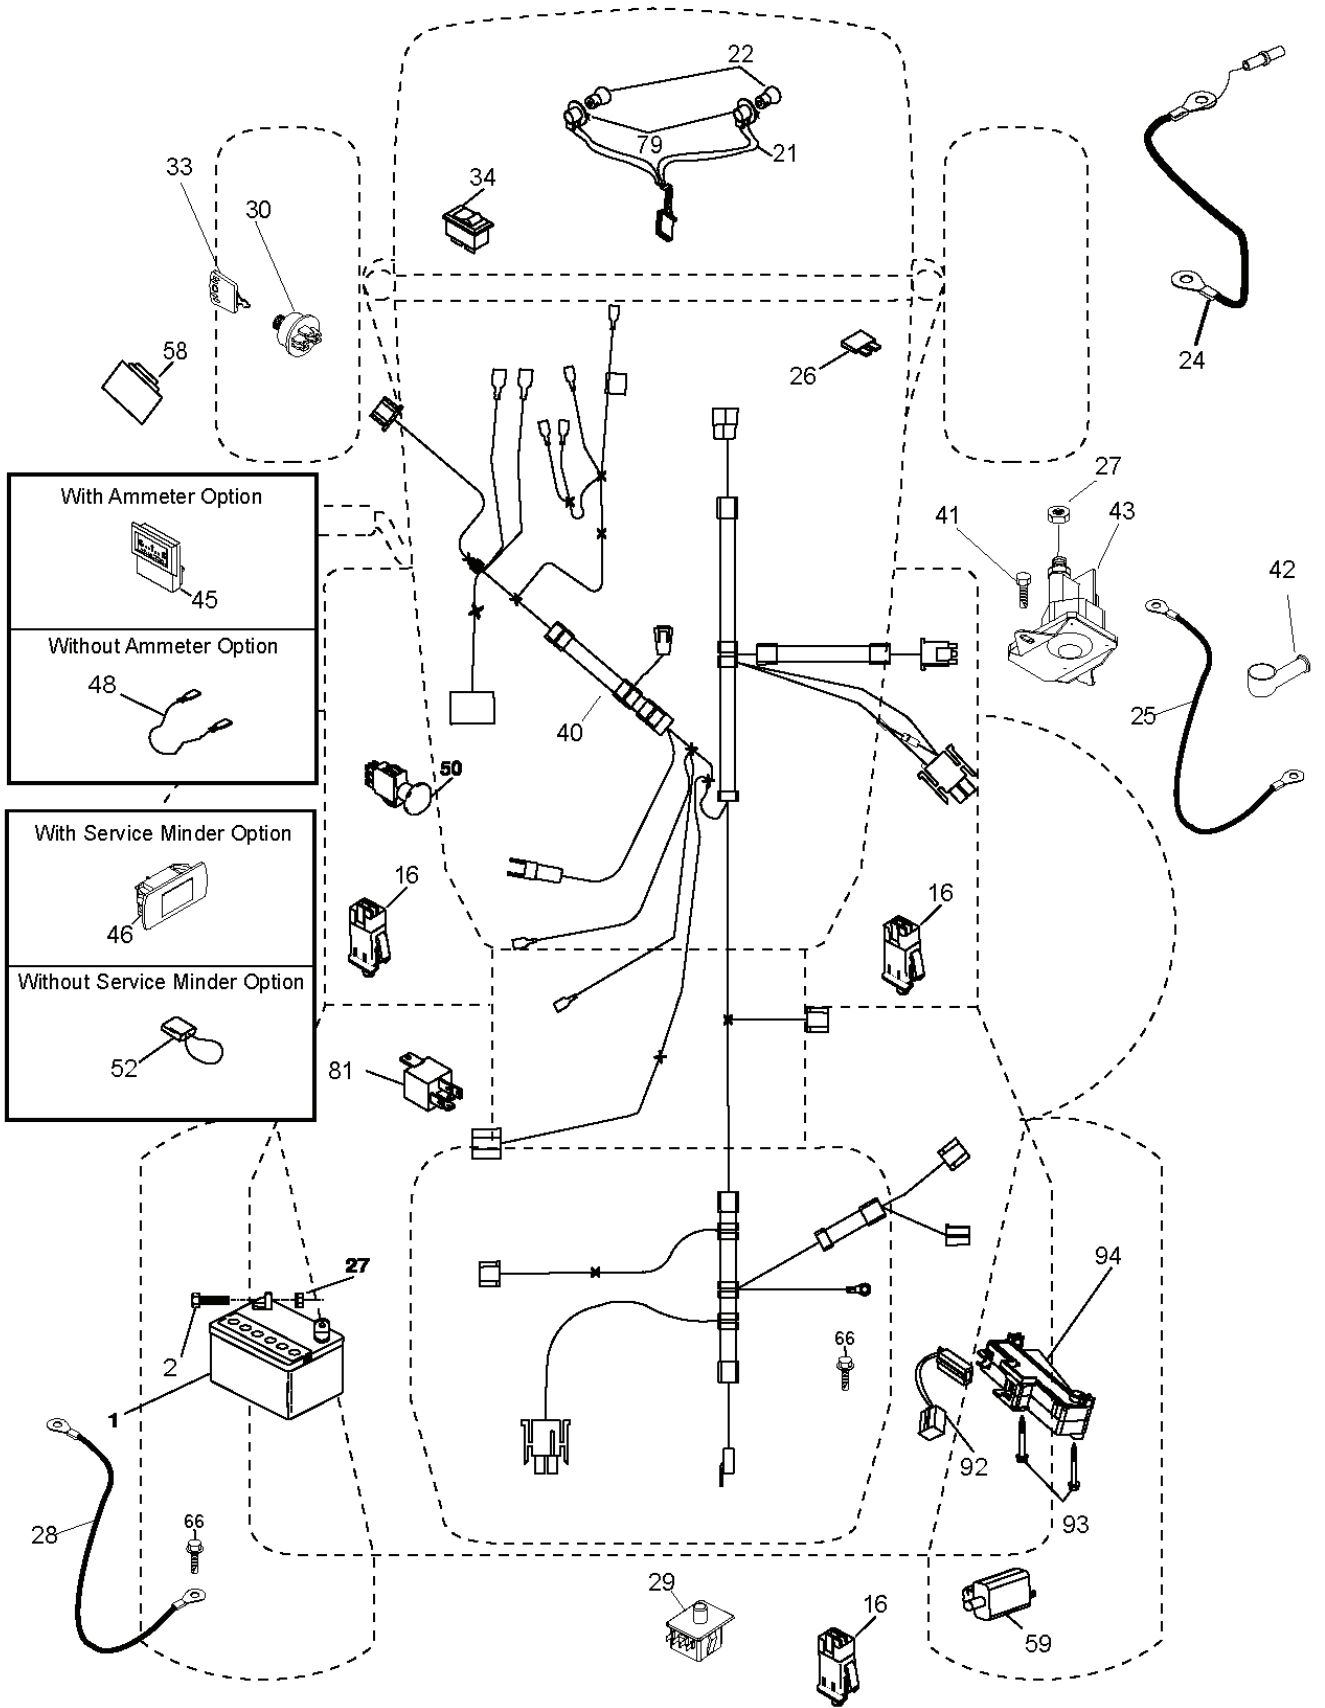

C03

REF.	PART NO.	DESCRIPTION	REMARK	QTY.	KIT
1	532163465	BATTERY		1	
2	874760412	BOLT		1	
16	532176138	MICRO SWITCH		1	
21	532400252	HARNESS		1	
22	532004152	BULB		1	
24	532165987	CABLE		1	
25	532421299	CABLE		1	
26	532175158	FUSE		1	
27	873510400	NUT		1	
28	532127725	CABLE		1	
29	532192749	SWITCH.SEAT.DP W/RAMPS		1	
30	532193350	IGNITION MODULE		1	
33	532411935	KEY		1	
34	532110712	SWITCH		1	
40	532197434	CABLE ASSY		1	
41	871110408	BOLT		1	
42	532131563	COVER		1	
43	532192507	SOLENOID		1	
48	532140844	ADAPTER		1	
50	532174651	SWITCH		1	
52	532141940	WIRE		1	
58	532169419	BUZZER		1	
59	532180379	SWITCH FBI		1	
66	817490608	SCREW		1	
79	532175242	HOLDER		1	
81	532109748	RELAY		1	
92	532196615	CABLE ASSY		1	
93	532192540	SCREW		1	
94	532191834	MODULE.REVERSE.ROS		1