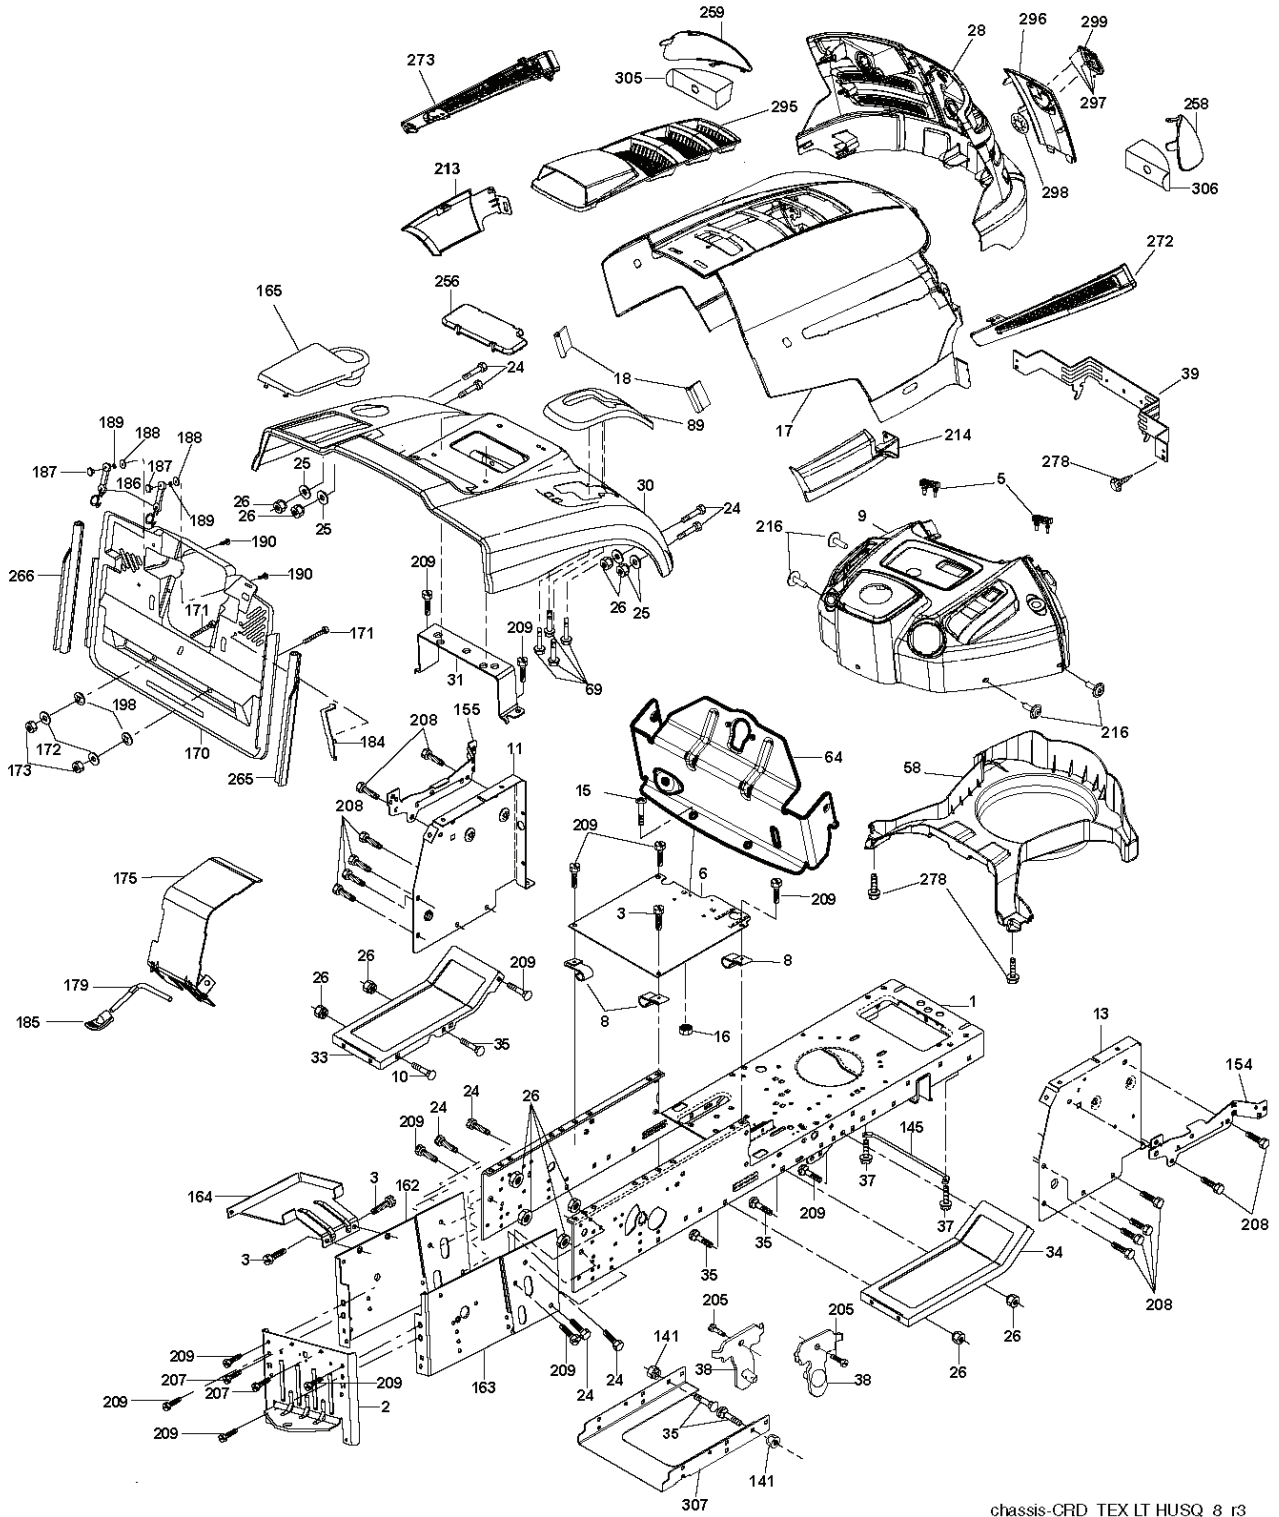

REF.	PART NO.	DESCRIPTION	REMARK	QTY.	KIT
1	532174620	CHASSIS		1	
2	532180384	DRAWBAR		1	
3	817060612	SCREW		1	
5	532407590	DAMPING PIECE		1	
6	532184419	PLATE		1	
8	532126471	CLIP		1	
9	532409467	PANEL		1	
10	872140608	BOLT		1	
11	532174996	DASHBOARD		1	
13	532172106	DASH		1	
15	874180512	SCREW		1	
16	873510500	NUT		1	
17	532441267	HOOD		1	
18	532404742	DAMPING PIECE		1	
24	874780616	BOLT		1	
25	819131312	WASHER		1	
26	873800600	NUT		1	
28	532426963	GRILLE		1	
30	532197376	GUARD		1	
31	532165156	BRACKET		1	
33	532181057	FOOTREST		1	
34	532181058	FOOTREST		1	
35	872110606	BOLT		1	
37	817490508	SCREW		1	
38	532181748	BRACKET		1	
39	532407807	BRACKET		1	
58	532407537	AIR CONDUCTOR		1	
64	532408127	PANEL		1	
69	532142432	SCREW		1	
89	532197377	BRACKET		1	
141	873900600	NUT		1	
145	532409167	ROD		1	
154	532408122	BRACKET		1	
155	532408123	BRACKET		1	
162	532180382	BRACKET		1	
163	532180383	BRACKET		1	
164	532165605	SUPPORT		1	
165	532181100	COVER		1	
170	532199488	COVER		1	
171	872140620	BOLT		1	
172	819132016	WASHER		1	
173	873510600	NUT		1	
175	532188203	DOOR TRAP		1	
179	532188202	ROD PIVOT FBI		1	
184	532174662	BRACKET		1	
185	532181101	KNOB		1	
186	532160793	LATCH		1	
187	532125004	NUT		1	
188	819061216	WASHER		1	
189	810071000	WASHER		1	
190	871081010	SCREW		1	
198	532168937	WASHER		1	
205	817490608	SCREW		1	
207	817670508	SCREW		1	
208	817670608	SCREW		1	
209	817000612	SCREW		1	
213	532411077	FENDER		1	
214	532411076	FENDER		1	
216	817670412	SCREW		1	
256	532181361	COVER		1	
258	532411078	LENS		1	
259	532411079	LENS		1	
265	532185704	SEALING		1	
266	532185703	SEALING		1	
272	532411075	AIR CONDUCTOR		1	
273	532411074	AIR CONDUCTOR		1	
278	532416358	SCREW		1	
295	532411768	COVER		1	
296	532411119	FRONT COVER		1	
297	532199145	CLIP		1	
298	532110452	NUT		1	
299	532405012	LOGOTYPE		1	
305	532406665	INSERT		1	
306	532415600	DECAL		1	
307	532425125	SHIELD		1	
309	872110606	BOLT		1	
--	532411115	PLUG		1