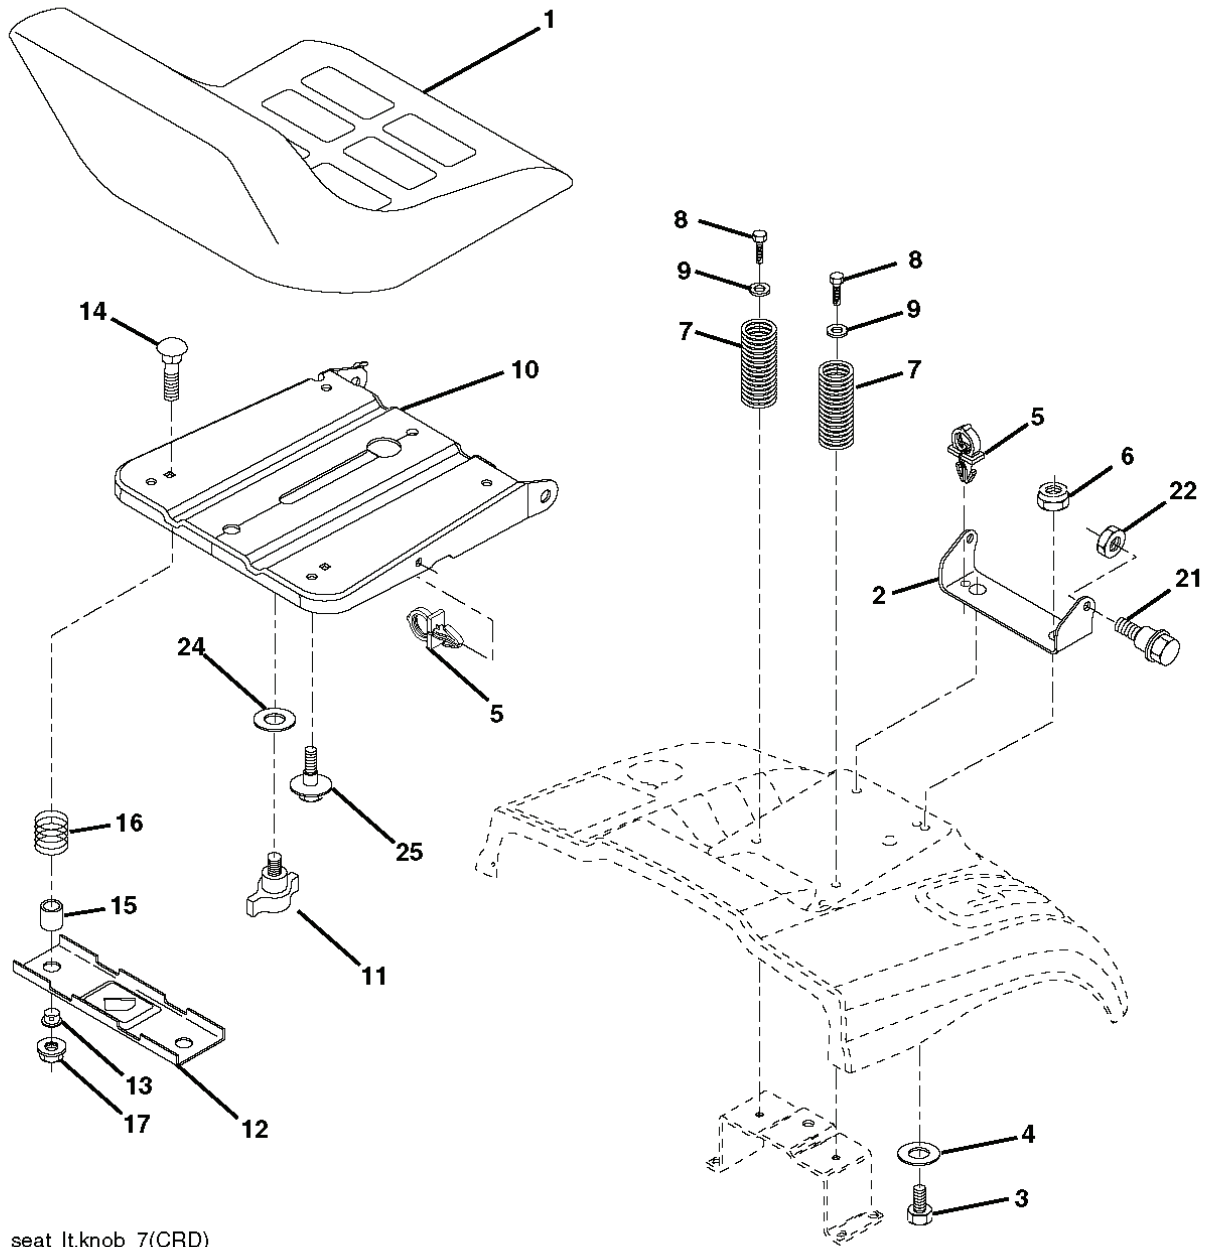

PTO SWITCH

POSITION	CIRCUIT
OFF	C + G, B + H
ON	C + F, B + E, A + D

RELAY

NON-REMOVABLE CONNECTIONS

REMOVABLE CONNECTIONS

seat_lt.knob_7(CRD)

REF.	PART NO.	DESCRIPTION	REMARK	QTY.	KIT
1	532188715	SIEGE CONDUCTEUR		1	
2	532140551	BRACKET		1	
3	871110616	SCREW		1	
4	819131610	WASHER		1	
5	532145006	CLIP		1	
6	873800600	NUT		1	
7	532124181	SPRING		1	
8	817000616	SCREW		1	
9	819131614	WASHER		1	
10	532195530	BERCEAU DE SIEGE CONDUCTEUR		1	
11	532166369	WING NUT		1	
12	532174648	BRACKET		1	
13	532121248	BUSHING		1	
14	872050412	BOLT		1	
15	532121249	SPACER		1	
16	532123740	SPRING		1	
17	532123976	LOCKNUT		1	
21	532171852	BOLT		1	
22	873800500	LOCK NUT		1	
24	819171912	WASHER		1	
25	532127018	BOLT		1	