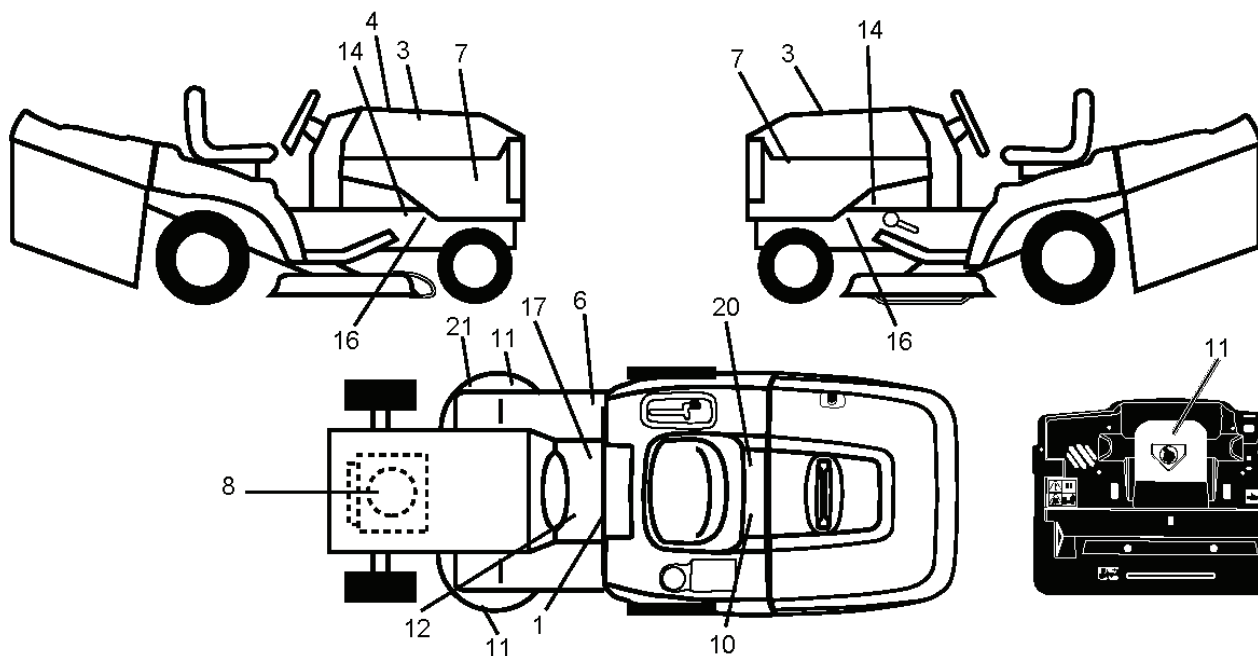

REF.	PART NO.	DESCRIPTION	REMARK	QTY.	KIT
1	532400389	LABEL		1	
3	532429196	DECAL		1	
4	532431137	DECAL		1	
6	532180432	DECAL		1	
7	532409639	DECAL		1	
8	532196841	DECAL		1	
10	532145005	DECAL		1	
11	532182166	DECAL		1	
12	532159737	DECAL		1	
14	532159736	DECAL		1	
16	532401146	DECAL		1	
17	532140837	DECAL		1	
20	532166960	DECAL		1	
21	532166286	DECAL		1	
--	532138311	DECAL		1	
--	532181917	PROTEGE*RPL.PAR 532179769418		1	
--	532181916	PROTEGE*RPL.PAR 532179768418		1