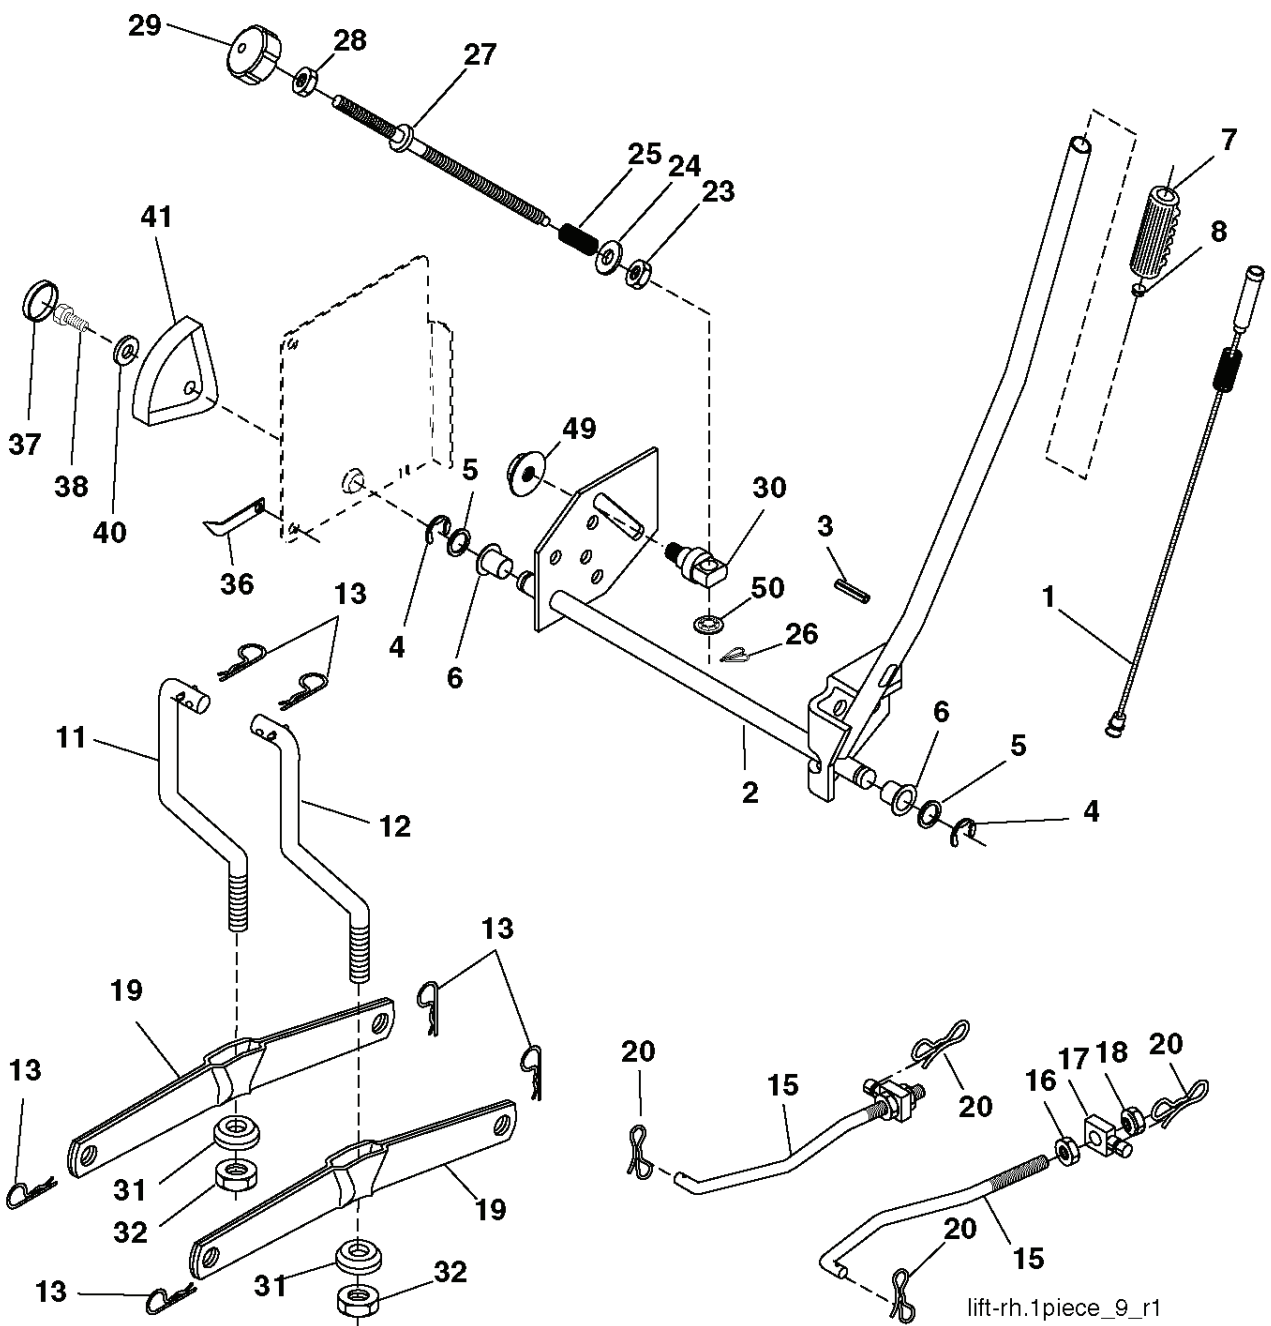

CTH171, 96061027800, 2010-01

SPARE PARTS LIST

REF.	PART NO.	DESCRIPTION	REMARK	QTY.	KIT
1	532429121	CUTTING DECK		1	
3	532431864	BRACKET		1	
5	532124670	RETAINER RING		1	
6	532165557	ROD		1	
8	532181712	BOLT		1	
9	810030600	WASHER		1	
10	532140296	WASHER		1	
11	532427984	RIDE ON BLADE		1	
13	532137645	SHAFT		1	
14	532128774	BEARING HOUSING		1	
15	532110485	BEARING		1	
16	532427985	BLADE		1	
17	872140610	BOLT		1	
19	532132827	SPEC. BOLT		1	
20	532181713	BOLT		1	
22	532431169	BRACKET		1	
27	532427981	BRACKET		1	
30	532173984	SCREW		1	
31	532187690	WASHER		1	
32	532153532	PULLEY		1	
33	532400234	NUT		1	
36	532146763	PULLEY		1	
40	873680600	NUT		1	
41	873900600	NUT		1	
44	532430210	COVER		1	
45	532430209	COVER		1	
46	532137729	SCREW		1	
55	532199498	ARM		1	
56	532165723	SPACER		1	
61	532199486	SPRING		1	
68	532429532	BELT		1	
69	532165482	SHAFT		1	
84	532156085	BELT GUIDE		1	
116	532193406	BOLT		1	
117	532174873	WHEEL		1	
119	819132012	WASHER		1	
124	872110612	BOLT		1	
131	532165661	PIPE		1	
260	817670608	SCREW		1	
298	817490628	SCREW		1	
299	532415598	HOSE COUPLING		1	
311	532430774	COVER		1	
312	532430775	COVER		1	
--	532181857	BEARING HOUSING	Mandrel Assembly (Includes housing, shaft assembly, and bearing only - pulley/nut/washer and blade bolt/washers not included)	1	
--	532181858	BEARING HOUSING		1	
--	532431007	CUTTING DECK	Replacement Mower. Complete (Std. Deck - Order separately guage wheel components key nos. 116, 117 & 119)	1	