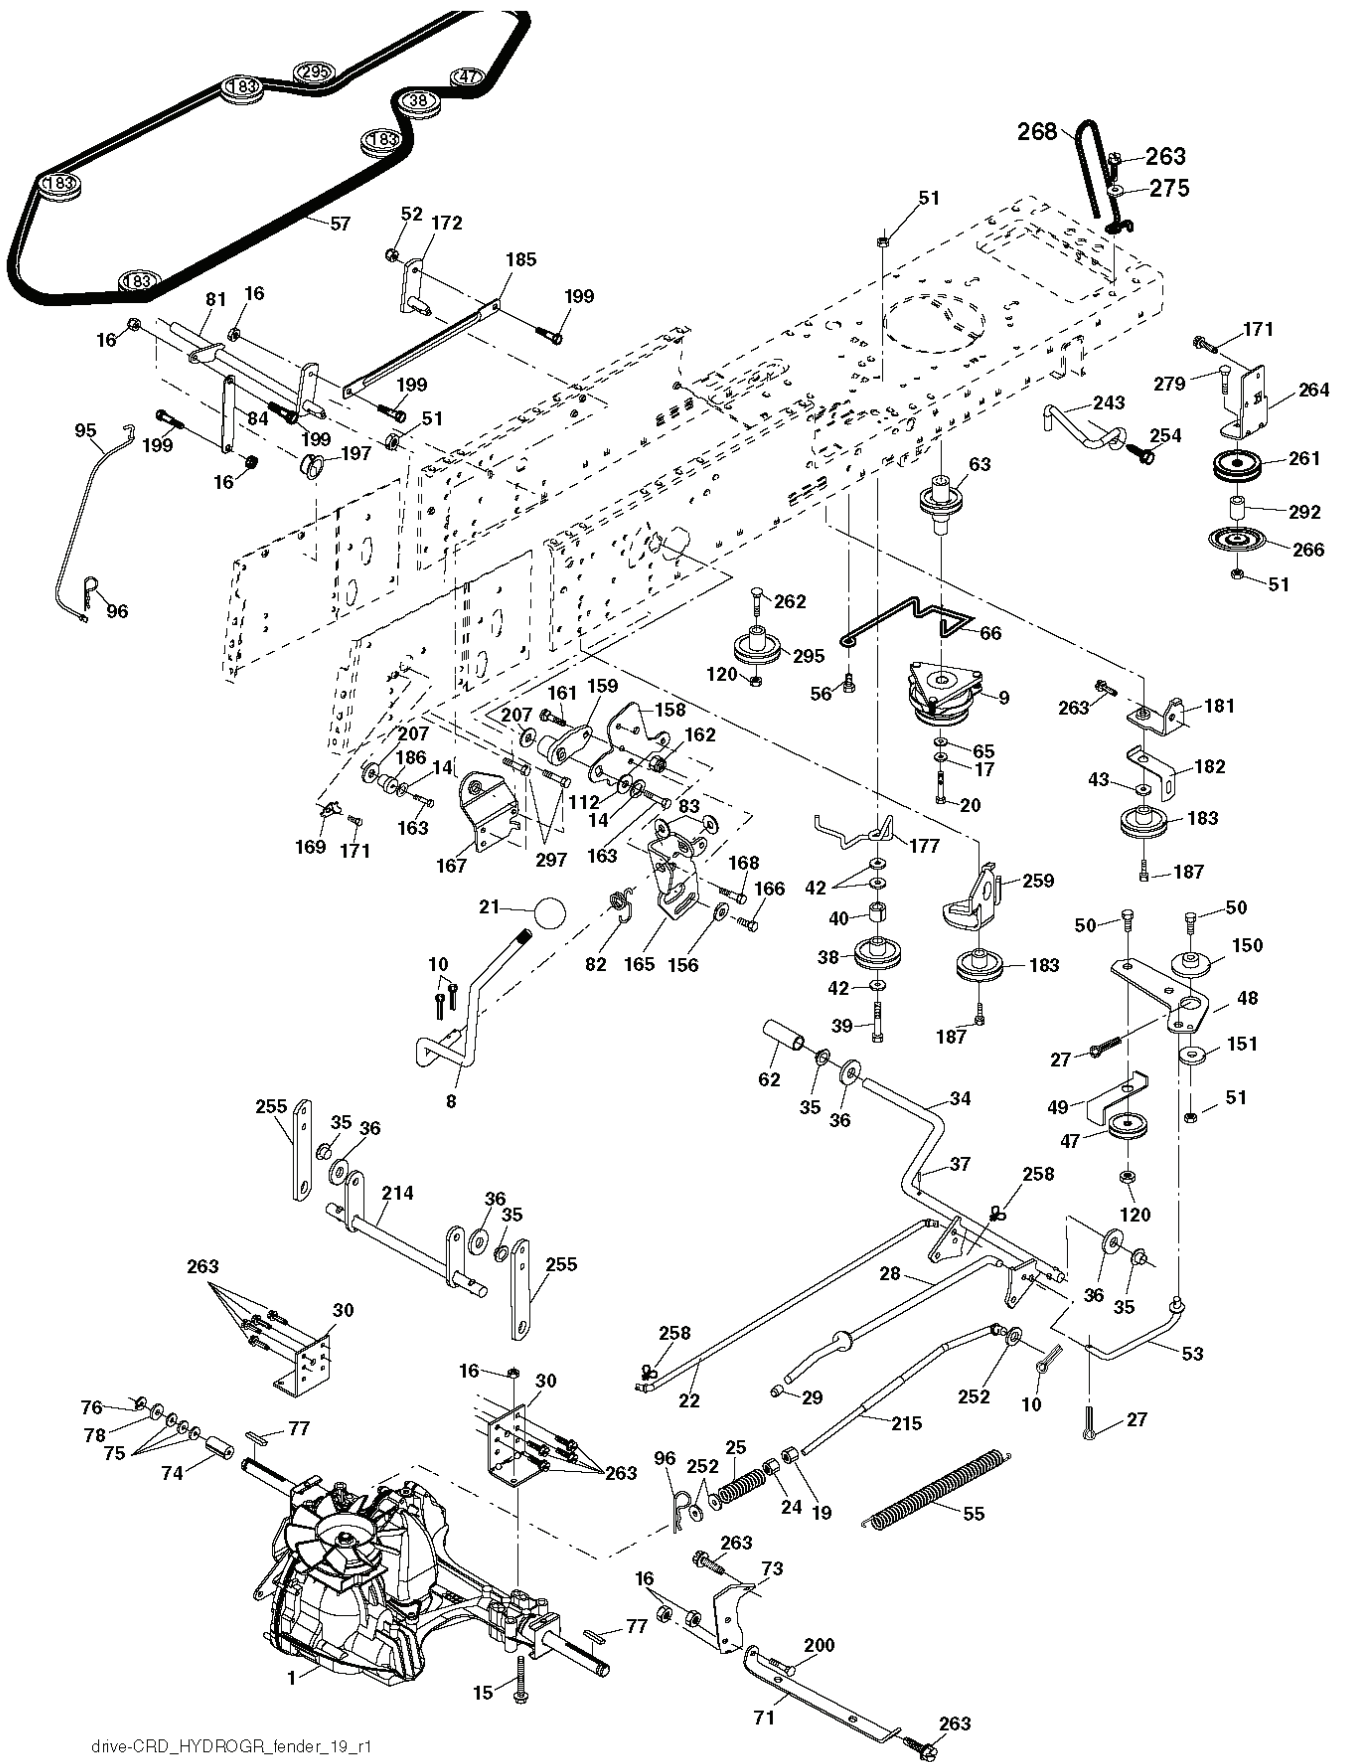

drive-CRD_HYDROGR_fender_19_r1

REF.	PART NO.	DESCRIPTION	REMARK	QTY.	KIT
1	000000000	W/O DESCRIPTION	Transaxle Hydro Gear 321-0510	1	
8	532192706	LEVER		1	
9	532198143	CLUTCH		1	
10	876020416	SPLIT PIN		1	
14	810040400	WASHER		1	
15	874490544	SCREW		1	
16	873800500	LOCK NUT		1	
17	532126197	WASHER		1	
19	873800600	NUT		1	
20	532173937	BOLT		1	
21	532121274	KNOB		1	
22	532175607	ROD		1	
24	873350600	NUT		1	
25	532192036	SPRING		1	
27	876020412	SPLIT PIN		1	
28	532175765	SHAFT		1	
29	532124236	PLUNGER		1	
34	532175578	SHAFT		1	
35	532120183	BEARING		1	
36	819211616	WASHER		1	
37	532124963	PIN RETAINING SCREW		1	
38	532165936	PULLEY		1	
39	874760644	BOLT		1	
40	532124965	SPACER		1	
42	819131312	WASHER		1	
43	819111012	WASHER		1	
47	532127783	PULLEY		1	
48	532154407	GUIDE		1	
49	532123205	BELT GUIDE		1	
50	872110612	BOLT		1	
51	873680600	NUT		1	
52	873680500	NUT		1	
53	532199652	TIGE DE TENSION POULIE		1	
55	532105709	SPRING		1	
56	817060620	SCREW		1	
57	532170140	BELT		1	
62	532124872	PEDAL RUBBER		1	
63	532180397	PULLEY		1	
65	810040700	WASHER		1	
66	532154778	TENSIONER		1	
71	532169183	ROD		1	
73	532169182	BRACKET		1	
74	532137057	SPACER		1	
75	532121749	WASHER		1	
76	812000001	RETAINER RING		1	
77	532123583	KEY		1	
78	532121748	WASHER		1	
81	532170006	SHAFT		1	
82	532165711	SPRING		1	
83	819171216	WASHER		1	
84	532170007	LINK		1	
95	532170015	LINK		1	
96	532124788	RETAINER RING		1	
112	819091210	WASHER		1	
120	873900600	NUT		1	
150	532165850	BUSHING		1	
151	819133210	WASHER		1	
156	532166002	WASHER		1	
158	532165589	BRACKET		1	
159	532183900	LEVER		1	
161	872140406	BOLT		1	
162	873680400	NUT		1	
163	874780416	BOLT		1	
165	532165623	BRACKET		1	
166	817490510	SCREW		1	
167	532165588	BRACKET		1	
168	532165492	BOLT		1	
169	532165580	RETAINER		1	
171	817490608	SCREW		1	
172	532170271	LINK		1	
177	532165932	HOLDER		1	
181	532180211	BRACKET		1	
182	532182682	BELT GUIDE		1	
183	532199534	PULLEY		1	
185	532170008	LINK		1	
186	532165614	HUB		1	
187	817580520	BOLT		1