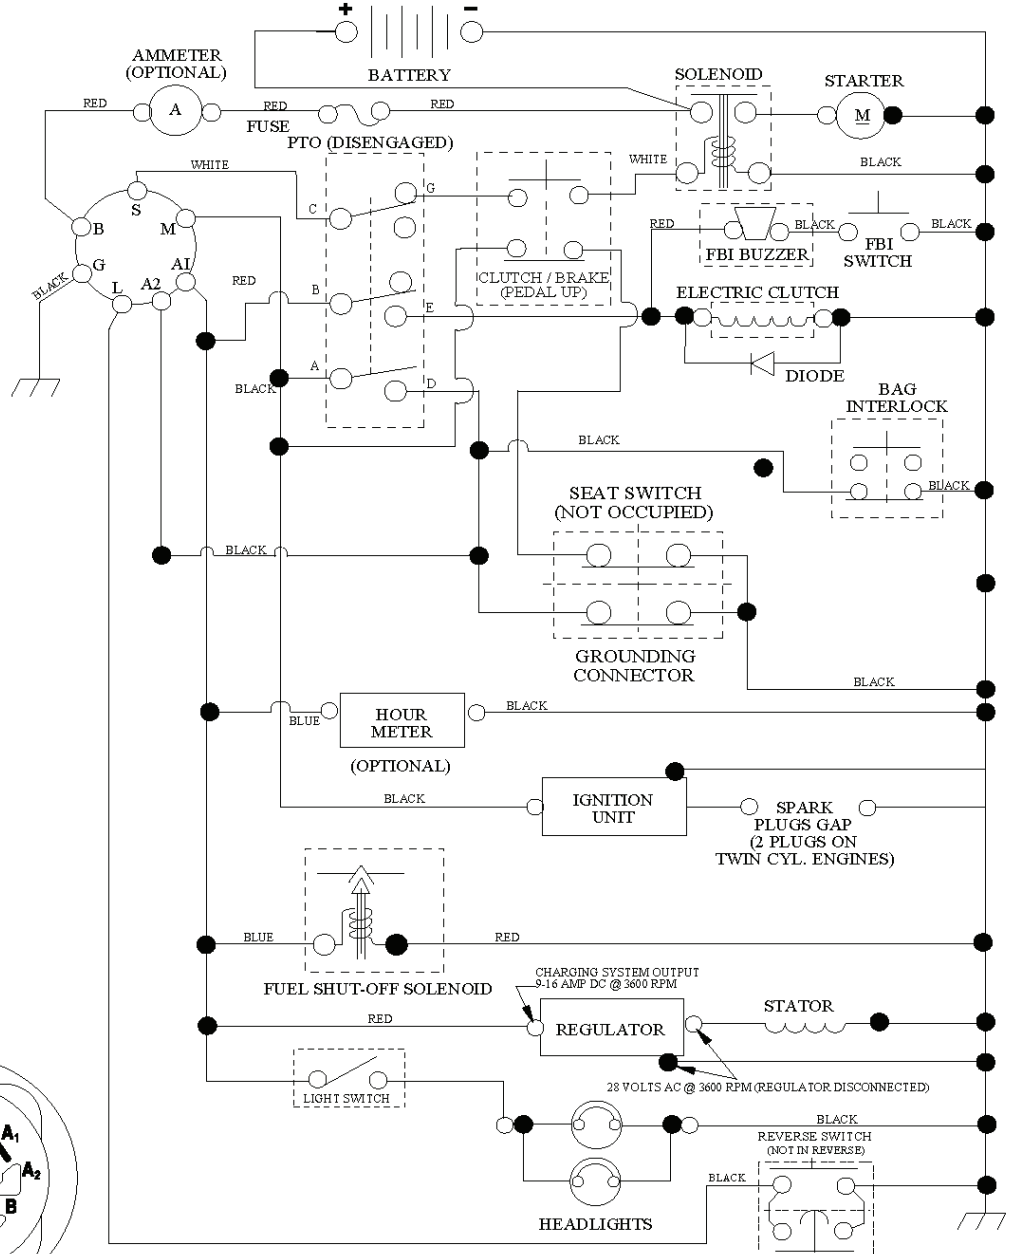

IGNITION SWITCH

POSITION	CIRCUIT	"MAKE"
OFF	M+G+A1	
RUN/OVERRIDE	B+A1	
RUN	B+A1	L+A2
START	B + S + A1	

03048

WIRING INSULATED CLIPS
NOTE: IF WIRING INSULATED CLIPS WERE REMOVED FOR SERVICING OF UNIT, THEY SHOULD BE RE-INSTALLED TO PROPERLY SECURE YOUR WIRING.

PTO SWITCH

POSITION	CIRCUIT
OFF	C + G, B + H
ON	C + F, B + E, A + D

NON-REMOVABLE CONNECTIONS

REMOVABLE CONNECTIONS