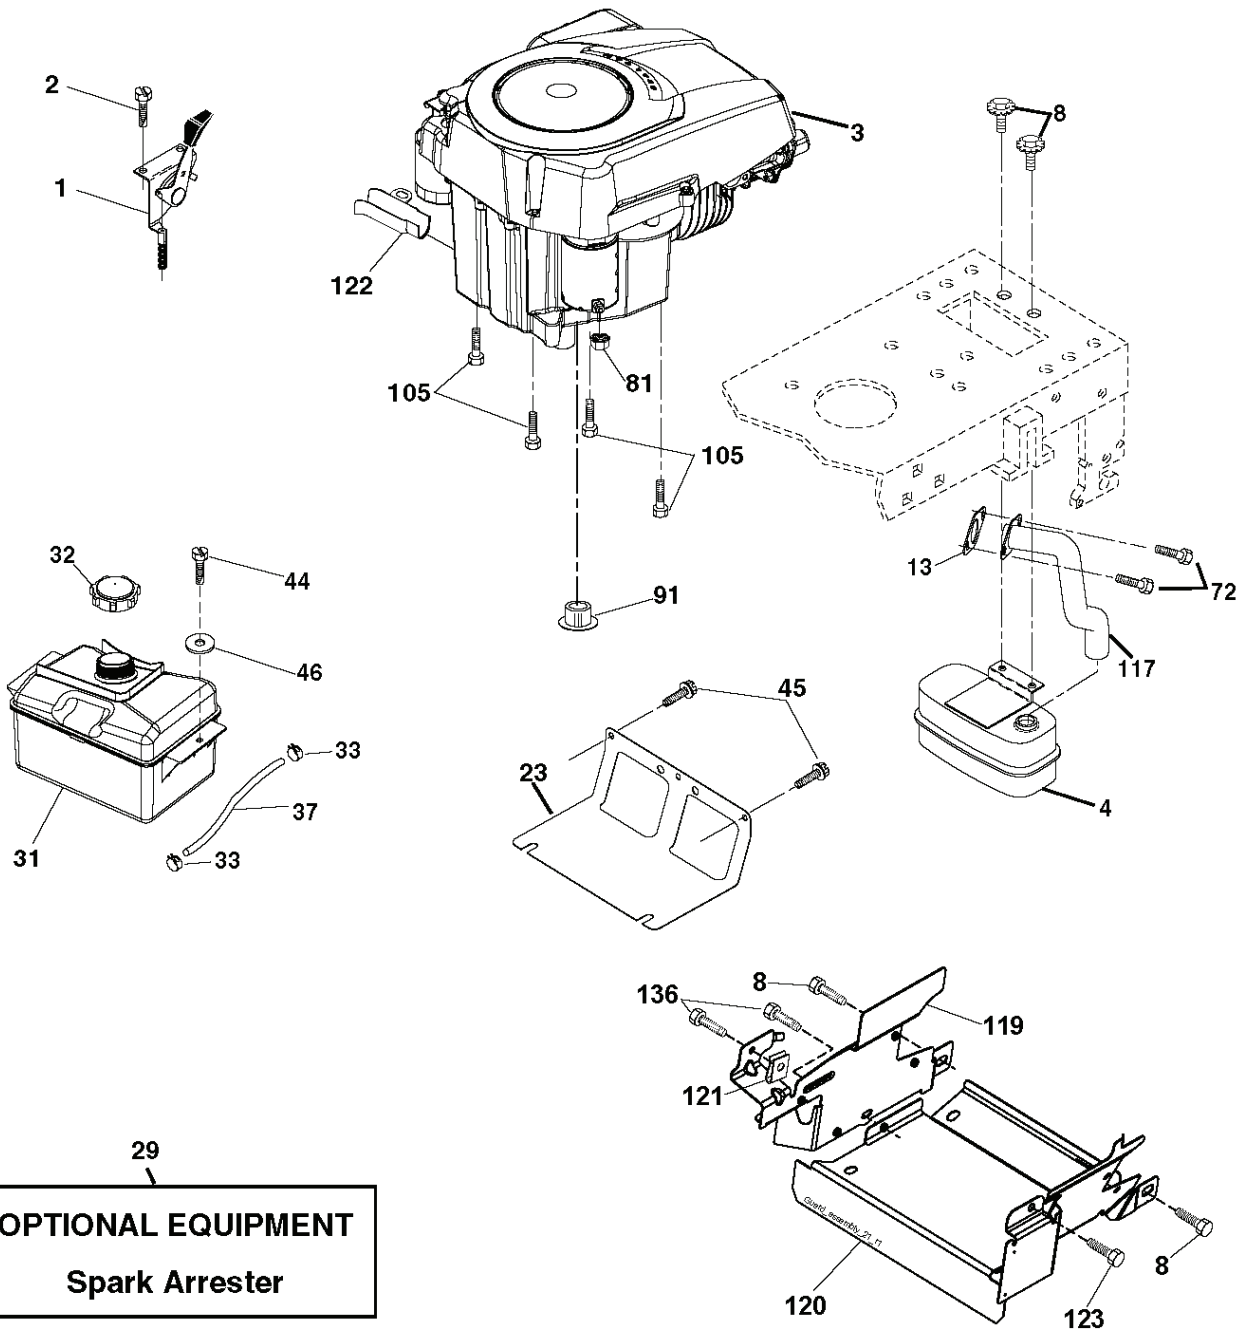

29

OPTIONAL EQUIPMENT

Spark Arrester

REF.	PART NO.	DESCRIPTION	REMARK	QTY.	KIT
1	532183897	CONTROL		1	
2	532416358	SCREW		1	
3	000000000	W/O DESCRIPTION	Engine Kohler SV530-0212	1	
4	532188655	MUFFLER		1	
8	532171877	BOLT		1	
13	532185909	GASKET		1	
23	532169837	HEAT SHIELD		1	
29	532137180	SPARK ARRESTER KIT		1	
31	532407545	FUEL TANK		1	
32	532430220	FUEL CAP		1	
33	532123487	HOSE CLAMP		1	
37	532137040	HOSE		1	
44	817670412	SCREW		1	
45	817000612	SCREW		1	
46	819091416	WASHER		1	
72	532192334	SCREW		1	
81	873510400	NUT		1	
91	532187495	BUSHING		1	
105	817120616	SCREW		1	
117	532188654	TUBE EXHAUST		1	
119	532199768	* LENKRAD		1	
120	532199767	GUARD		1	
121	532196688	NUT		1	
122	532421922	EXTENSION PIPE		1	
123	817670508	SCREW		1	
136	532137729	SCREW		1