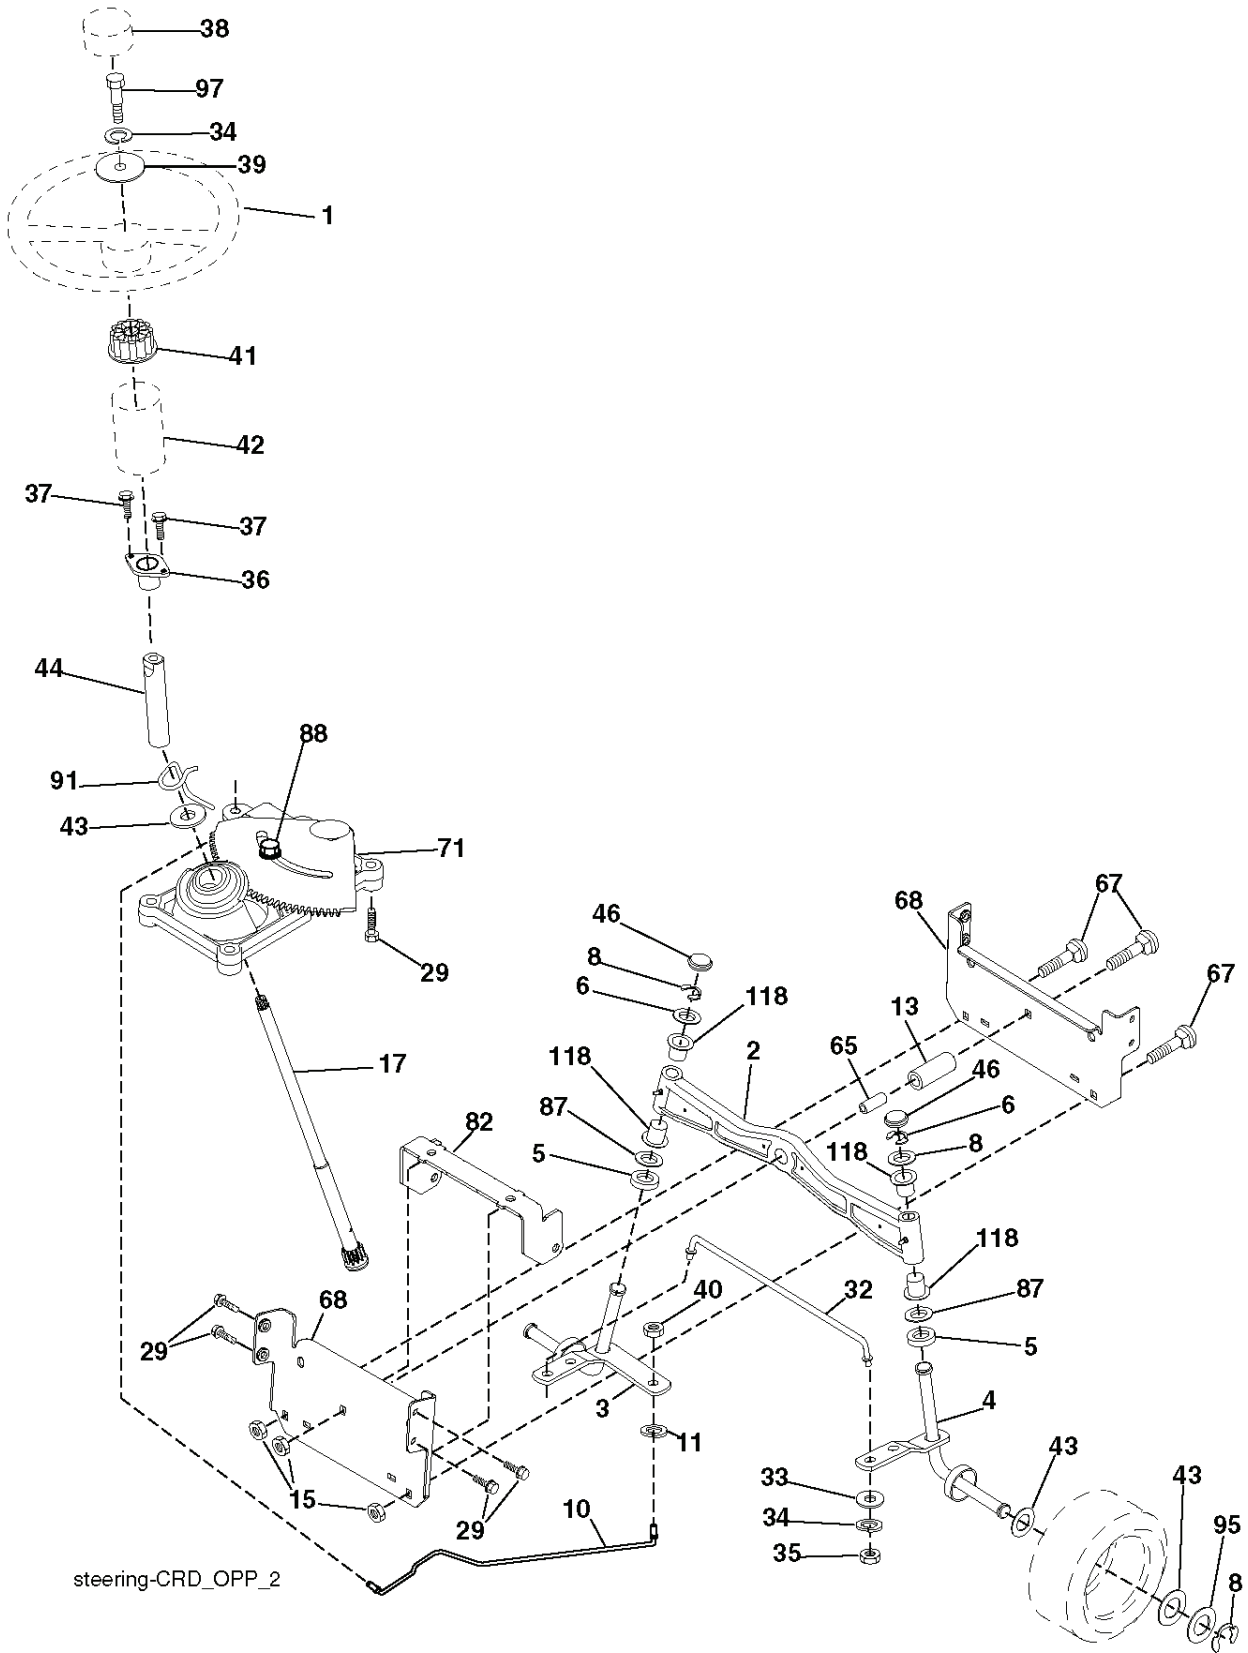

steering-CRD_OPP_2

REF.	PART NO.	DESCRIPTION	REMARK	QTY.	KIT
1	532416480	STEERING WHEEL		1	
2	532193542	AXLE		1	
3	532169840	SPINDLE		1	
4	532169839	SPINDLE		1	
5	532124931	WASHER		1	
6	532121748	WASHER		1	
8	812000029	RETAINER RING		1	
10	532175121	ROD		1	
11	810040600	WASHER		1	
13	532136518	PIPE		1	
15	532145212	NUT		1	
17	532190753	ROD		1	
29	817000612	SCREW		1	
32	532171888	ROD		1	
33	819111216	WASHER		1	
34	810040500	WASHER		1	
35	873540500	NUT		1	
36	532155099	BUSHING		1	
37	532152927	SCREW		1	
38	532415987	KNOB		1	
39	819113812	WASHER		1	
40	873540600	NUT		1	
41	532186737	ADAPTER		1	
42	532411139	STEERING COLUMN TUBE		1	
43	532121749	WASHER		1	
44	532190752	SHAFT		1	
46	532121232	HUB CAP		1	
65	532414736	SPACER		1	
67	872110618	BOLT		1	
68	532169827	SHAFT		1	
71	532175146	STEERING GEAR		1	
82	532199978	SUPPORT ESSIEU AVANT		1	
87	532173966	WASHER		1	
88	532175118	BOLT		1	
91	532175553	SPRING		1	
95	532188967	WASHER		1	
97	532428982	BOLT		1	
118	532406013	BEARING		1