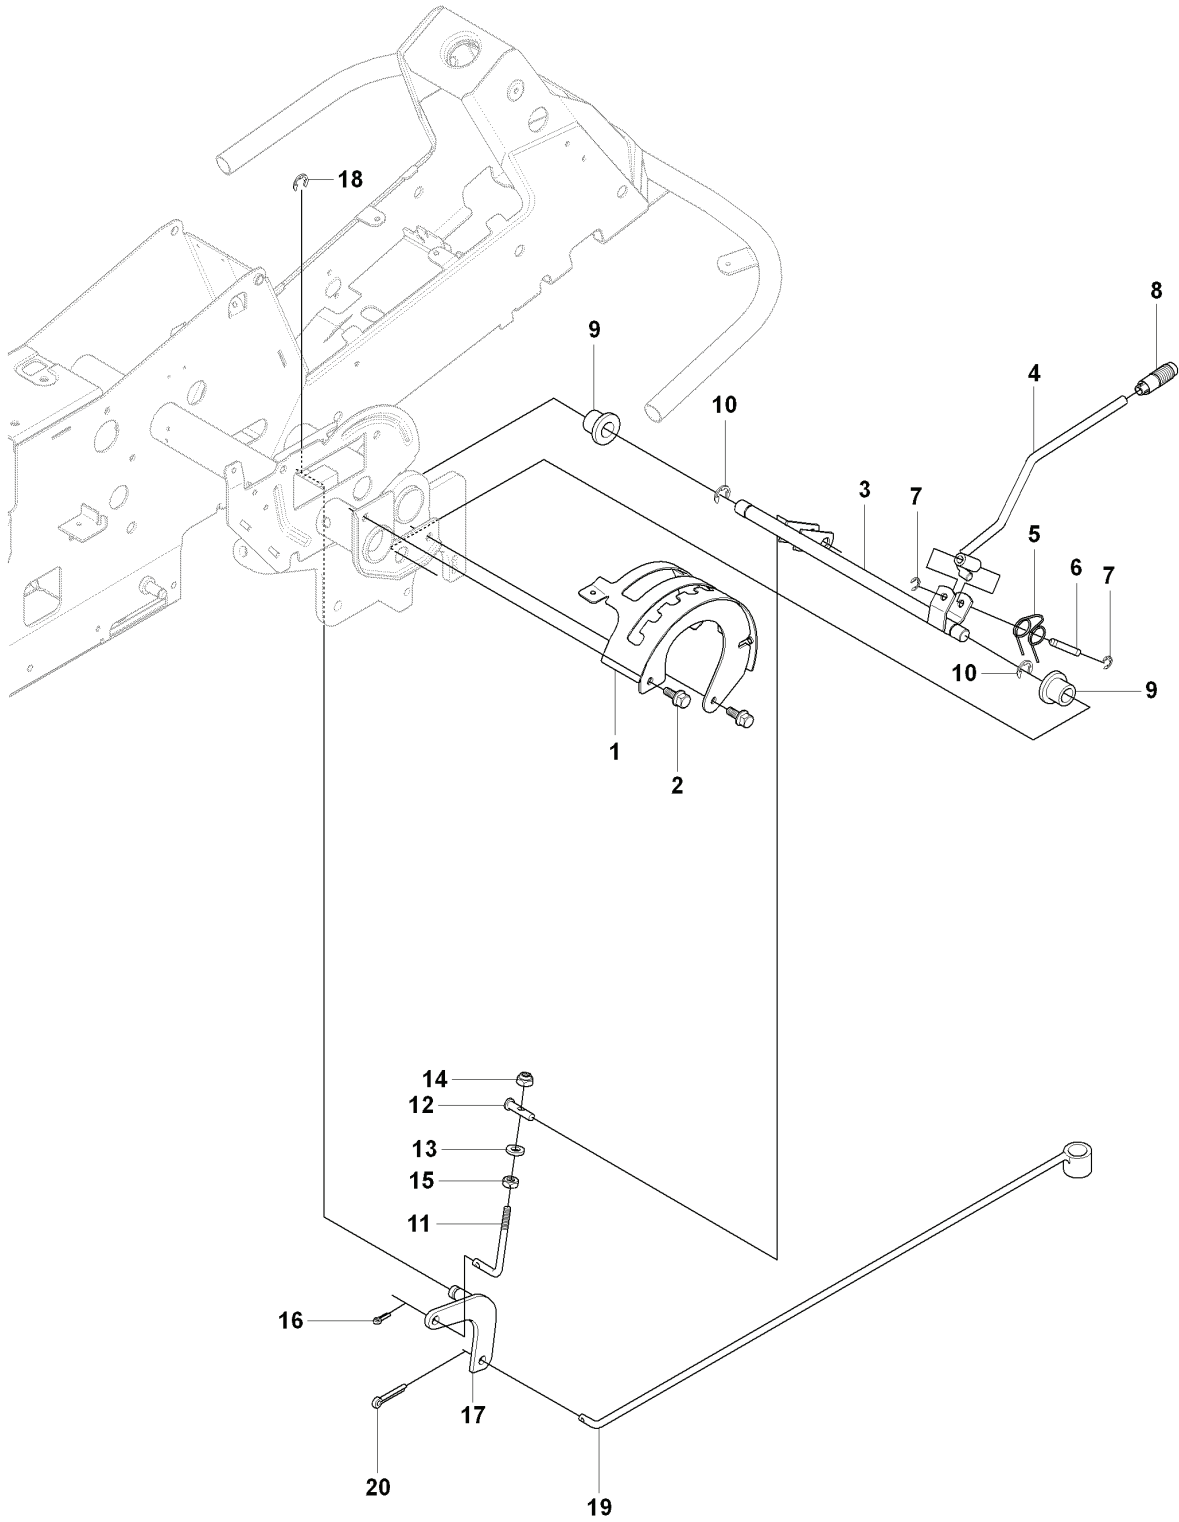

D 965 10 50-01 RIDER R175AWD
HEIGHT ADJUSTMENT

REF.	PART NO.	DESCRIPTION	REMARK	QTY.	KIT
1	535501401	CONTROL PLATE		1	
2	506570103	SCREW EHHFM		2	
3	535506401	CONTROL SHAFT		1	
4	535506201	ADJUSTER		1	
5	506531401	SPRING		1	
6	506531501	SHAFT		1	
7	735310920	E-CLIP		2	
8	506542001	HANDLE		1	
9	506554301	BEARING		2	
10	735312220	E-CLIP		2	
11	506908201	HEIGHT ROD		1	
12	506784601	PEN		1	
13	734117201	WASHER		1	
14	732211801	LOCK NUT		1	
15	731231801	HEXAGON NUT		1	
16	721618301	SPLIT PIN		1	
17	506998301	LINK ASSY		1	
18	735311520	E-CLIP		1	
19	506975101	CONNECTOR		1	
20	721618301	SPLIT PIN		1