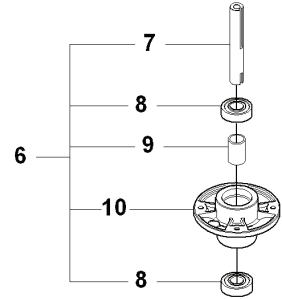

Yttre.
Outer.
Exterieur.
Äusser.
Ulko.

Mitten.
Centre.
Centre.
Zentrum.
Keski.