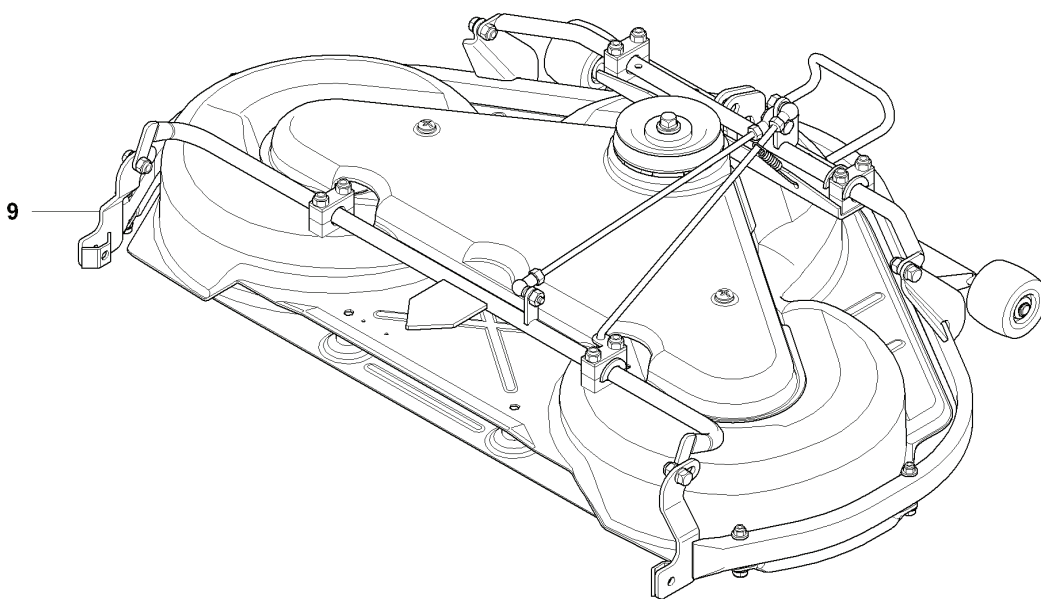

V 965 10 50-01 RIDER R175AWD
965 07 85-01 MOWER DECK, COMBI 112

REF.	PART NO.	DESCRIPTION	REMARK	QTY.	KIT
1	506929001	LABEL		1	
2	535437401	LABEL WARNING		1	
3	535431301	LÄNKRÖRRSINFÄSTN.KPL		1	
4	725254251	SCREW EHHM		1	
5	725253671	SCREW EHHM		1	
6	732252201	HEXAGON LOCKING NUT		2	
7	506597401	SCREW EHHFM		2	
8	732211801	LOCK NUT		2	
9	965078501	CUTTING DECK		1