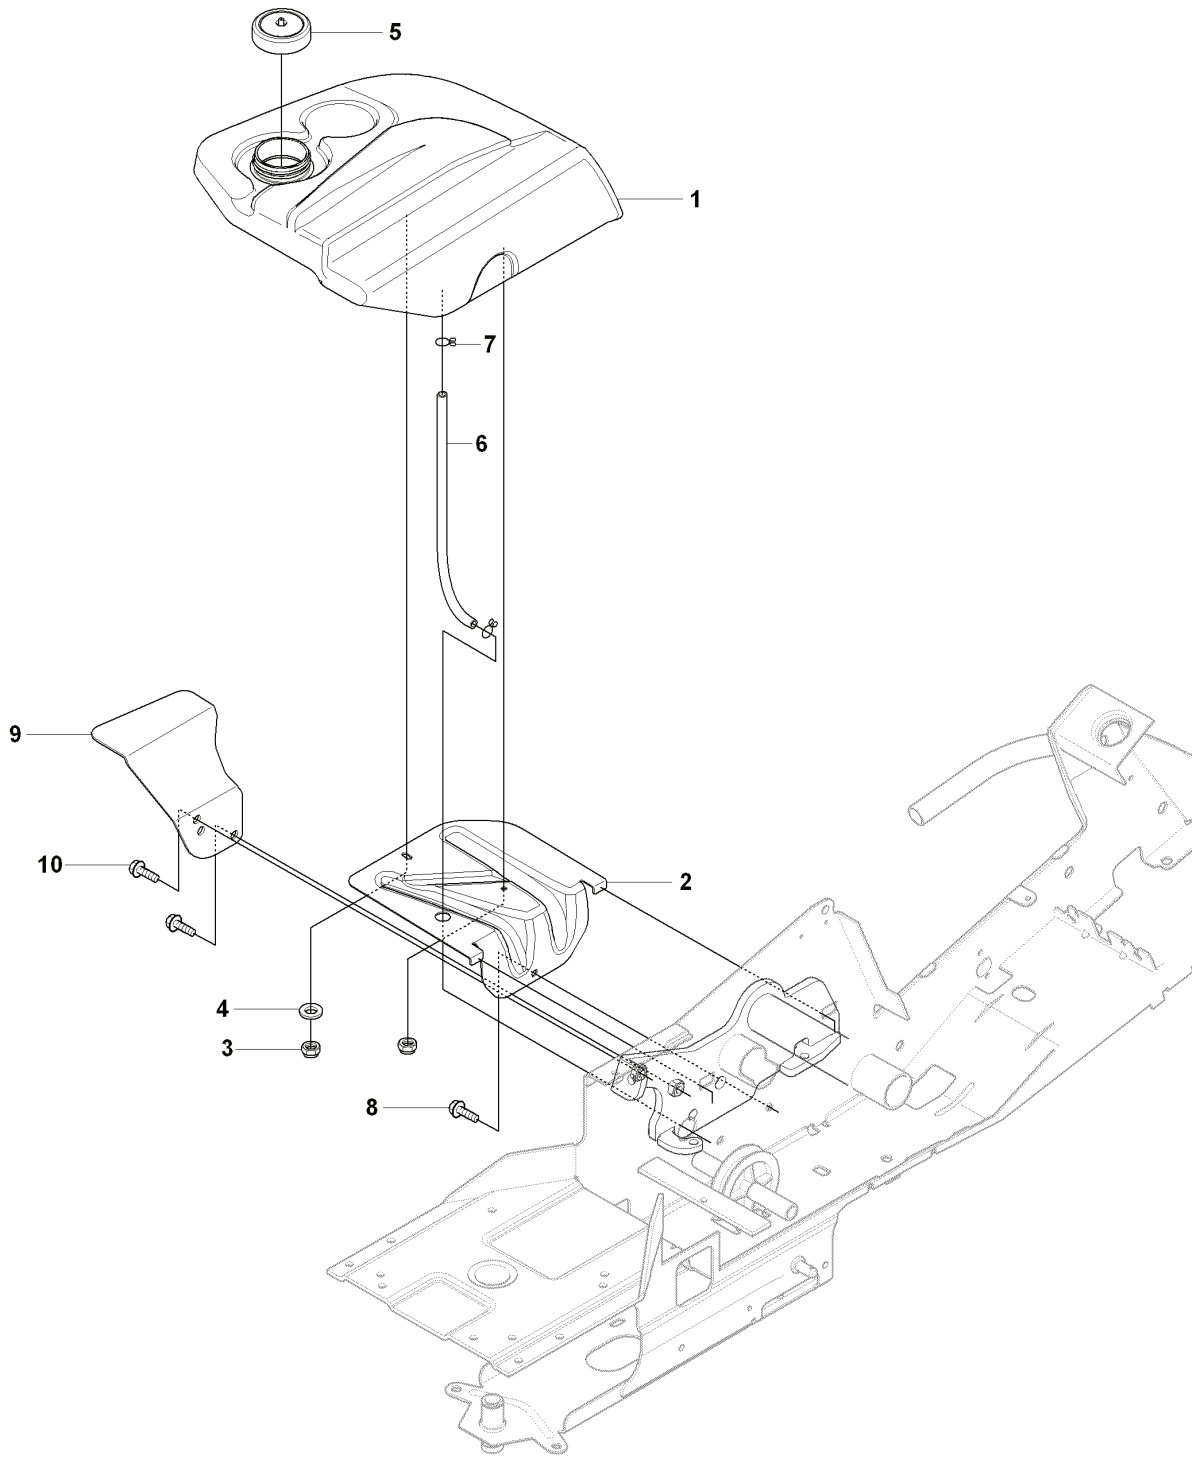

B 965 10 50-01 RIDER R175AWD
FUEL SYSTEM

REF.	PART NO.	DESCRIPTION	REMARK	QTY.	KIT
1	535501301	FUEL TANK		1	
2	544329301	BRACKET		1	
3	732211601	LOCK NUT		2	
4	734115601	WASHER		1	
5	506673301	TANK CAP ASSY		1	
6	506946707	FUEL HOSE		1	
7	535469701	HOSE BRACE		2	
8	725236461	SCREW EHHFT		1	
9	501020301	SUPPORT		1	
10	725249371	SCREW EHHM		2