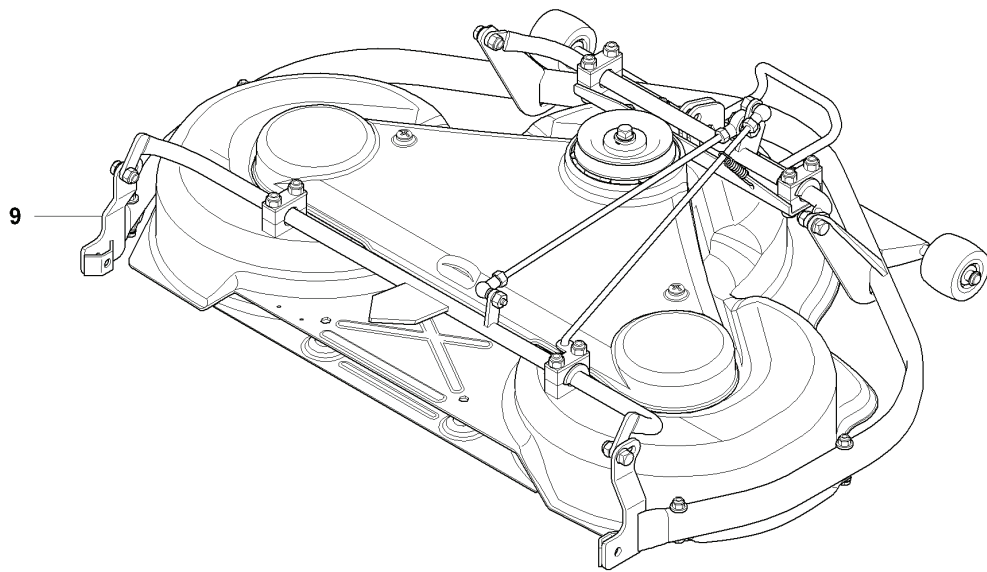

U 965 10 50-01 RIDER R175AWD
965 07 84-01 MOWER DECK, COMBI 103

REF.	PART NO.	DESCRIPTION	REMARK	QTY.	KIT
1	506929001	LABEL		1	
2	535437401	LABEL WARNING		1	
3	535431301	LÄNKRÖRRSINFÄSTN.KPL		1	
4	725254251	SCREW EHHM		1	
5	725253671	SCREW EHHM		1	
6	732252201	HEXAGON LOCKING NUT		2	
7	506597401	SCREW EHHFM		2	
8	732211801	LOCK NUT		2	
9	965078401	CUTTING DECK		1