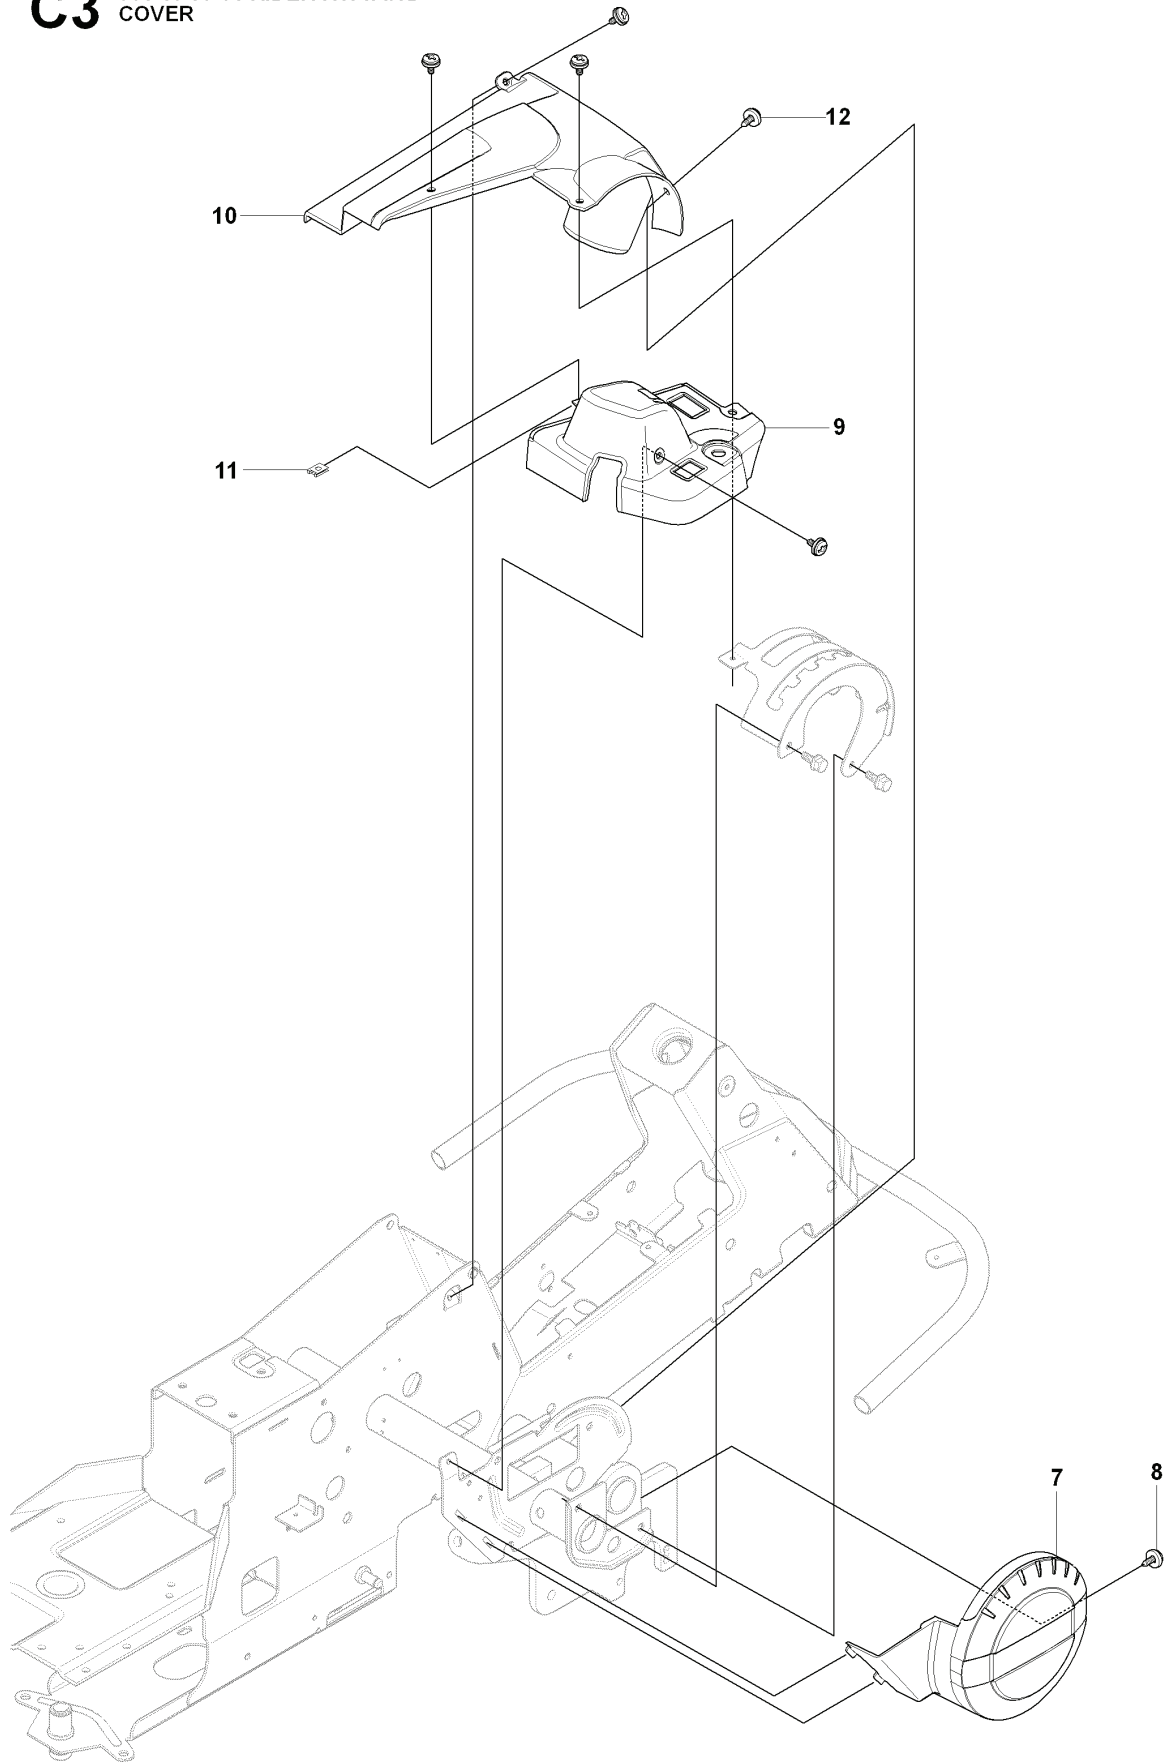

C3 965 10 50-01 RIDER R175AWD
COVER

REF.	PART NO.	DESCRIPTION	REMARK	QTY.	KIT
7	535502501	CONTROL COVER		1	
8	544400501	SCREW		1	
9	544332103	CONTROL COVER		1	
10	544332202	COVER		1	
11	535429101	SPRING NUT		1	
12	544400501	SCREW		4