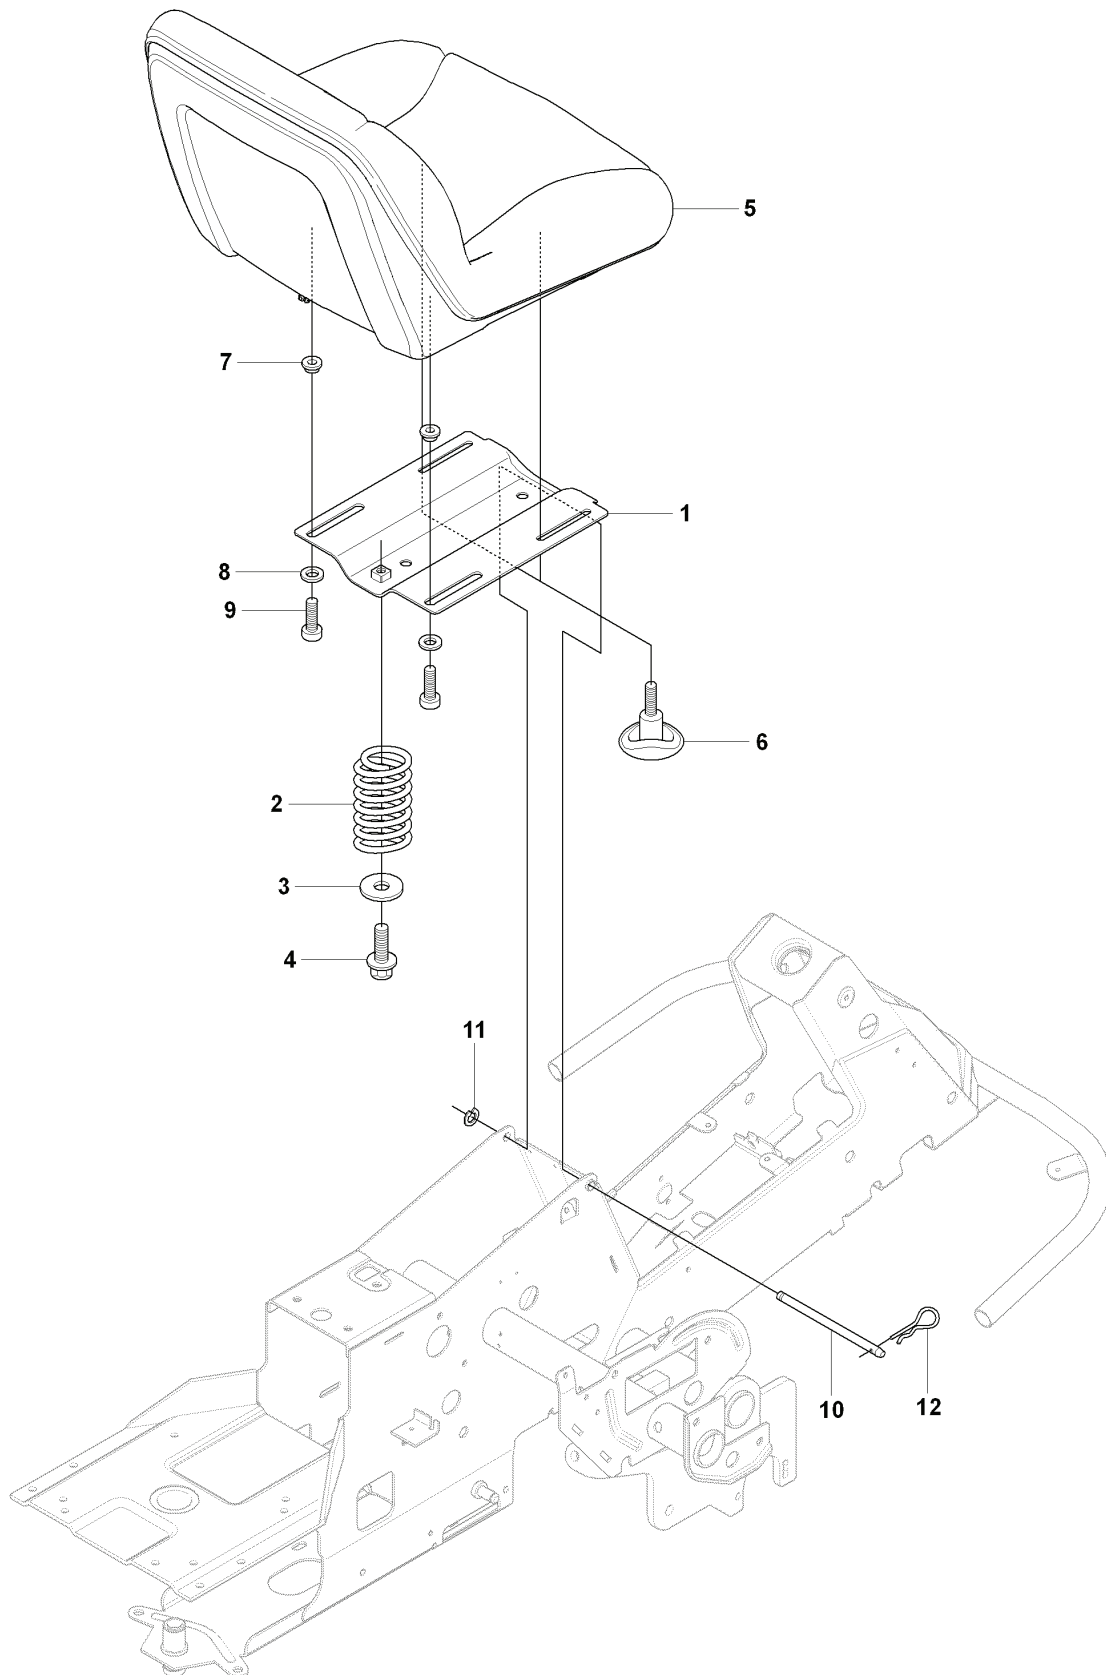

A 965 10 50-01 RIDER R175AWD
SEAT, TS2500

REF.	PART NO.	DESCRIPTION	REMARK	QTY.	KIT
1	544328503	SEAT BRACKET		1	
2	506915301	COMPRESSION SPRING		1	
3	734117441	WASHER		1	
4	725249371	SCREW EHHM		1	
5	544433301	SEAT		1	
6	506565501	JUSTERVRED		2	
7	506565301	BUSHING		2	
8	734116441	WASHER		2	
9	506556301	SCREW UNC		2	
10	506509901	SHAFT		1	
11	735311200	CIRCLIP		1	
12	506668801	SPRING COTTER		1