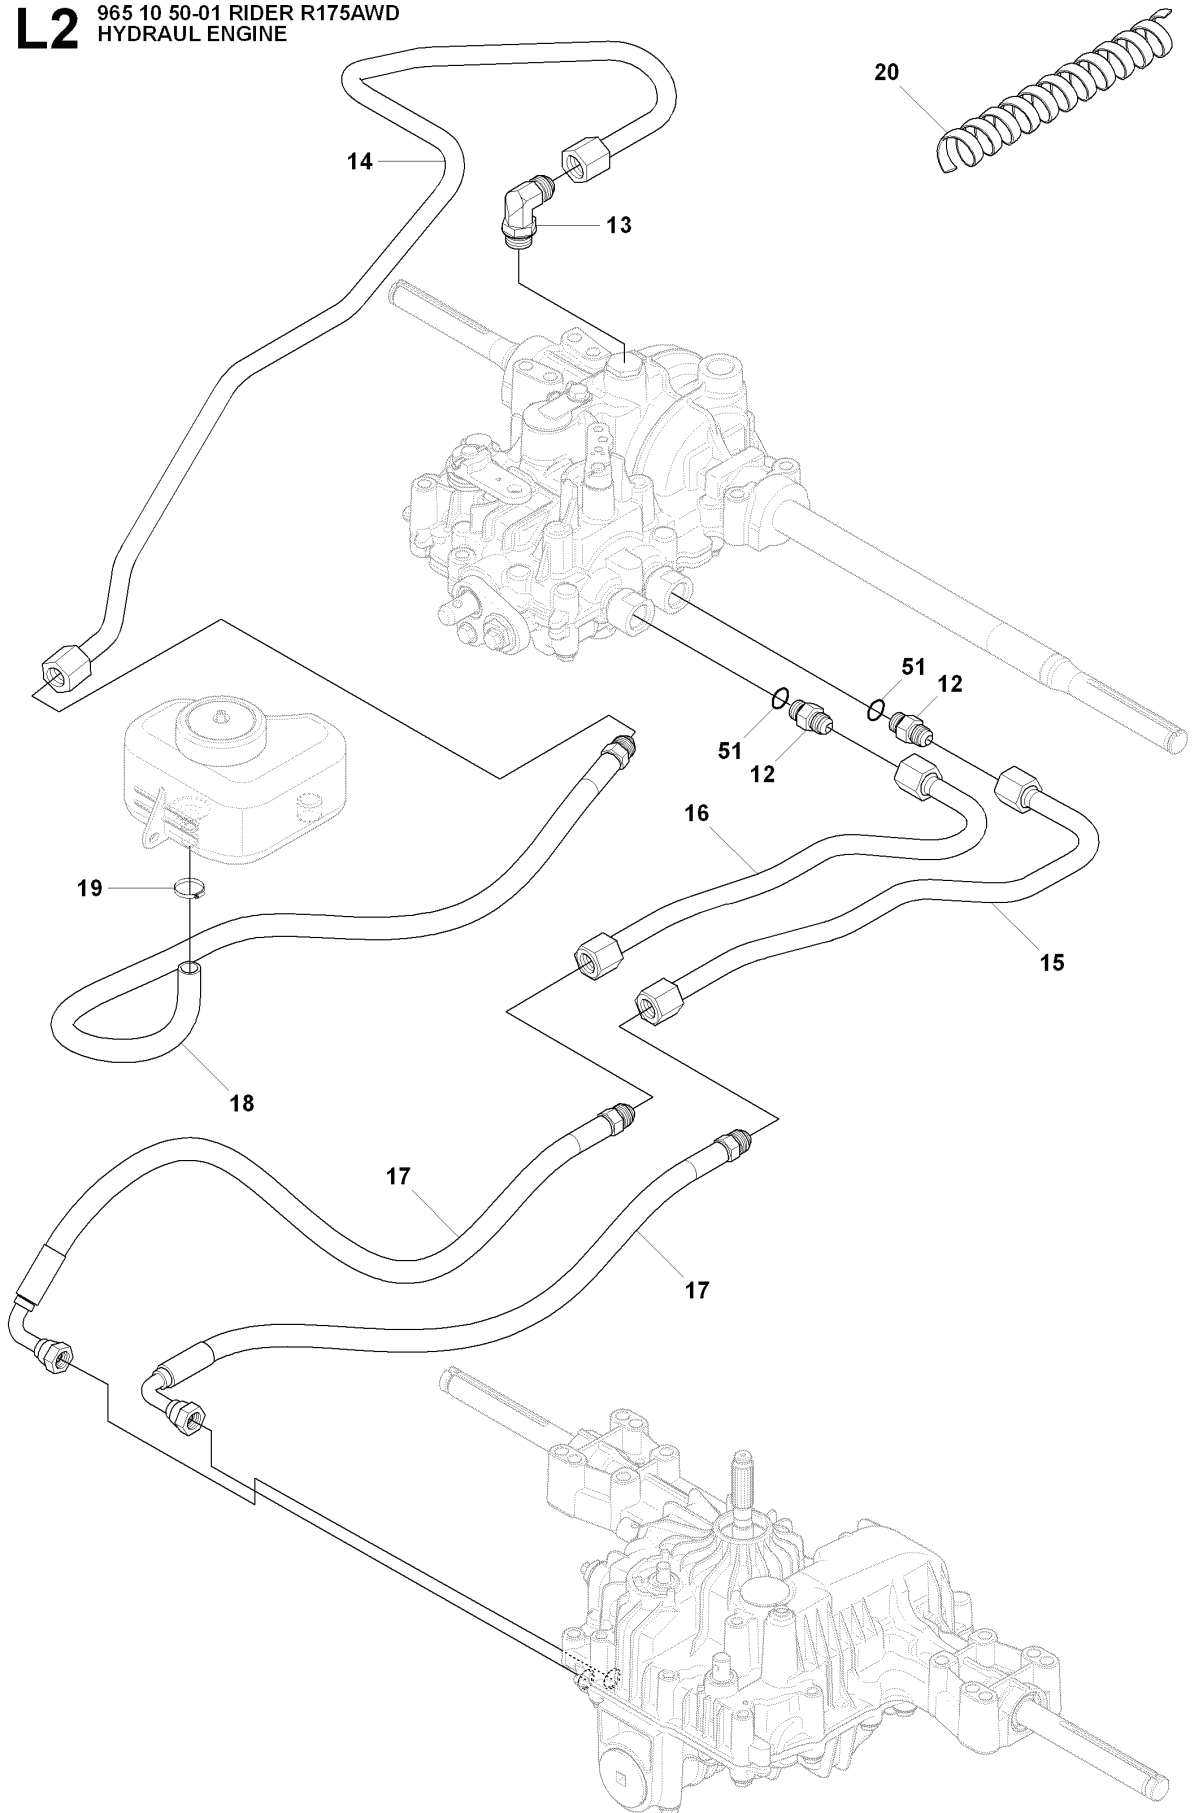

L2 965 10 50-01 RIDER R175AWD
HYDRAUL ENGINE

REF.	PART NO.	DESCRIPTION	REMARK	QTY.	KIT
12	535426507	PIPE FITTING		2	
13	535437302	PIPE FITTING		1	
14	544807801	HYDRAULIC PIPE		1	
15	544807901	HYDRAULIC PIPE		1	
16	544808001	HYDRAULIC PIPE		1	
17	544456403	HYDRAULIC HOSE		2	
18	544122201	HOSE		1	
19	544202701	HOSE CLAMP		1	
20	544026601	HOSE GUARD		1	
51	505451101	O-RING		2