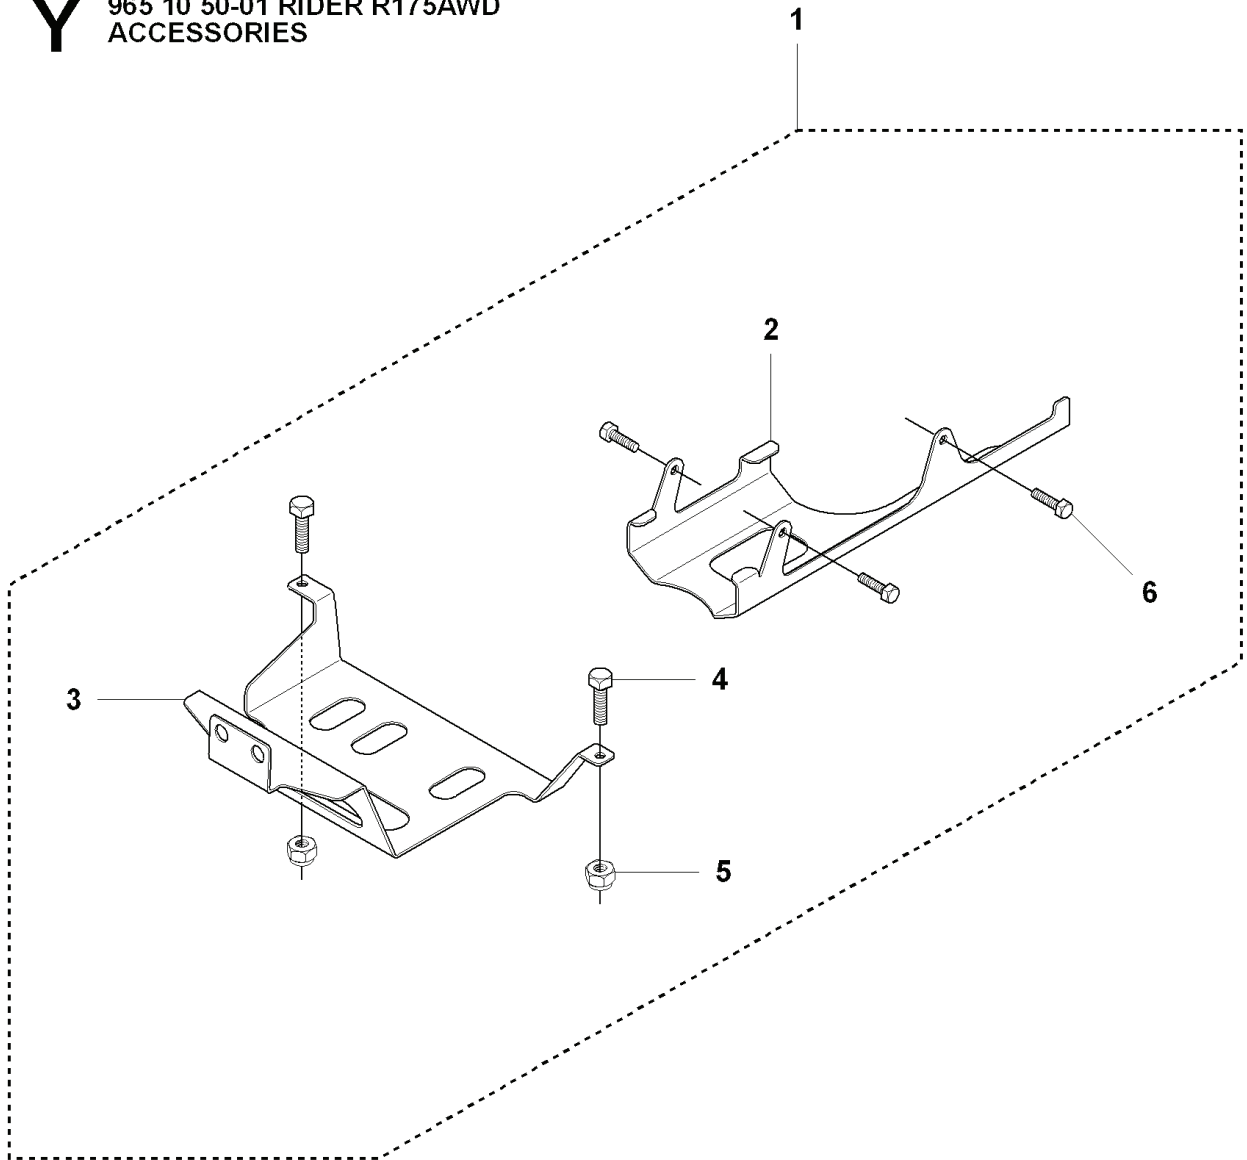

Y 965 10 50-01 RIDER R175AWD
ACCESSORIES

REF.	PART NO.	DESCRIPTION	REMARK	QTY.	KIT
1	544069304	KIT		1	
2	504046201	SKID PLATE		1	
3	544143301	SKID PLATE		1	
4	725246371	SCREW EHHM		2	
5	732211801	LOCK NUT		2	
6	725244961	SCREW EHHFT		3