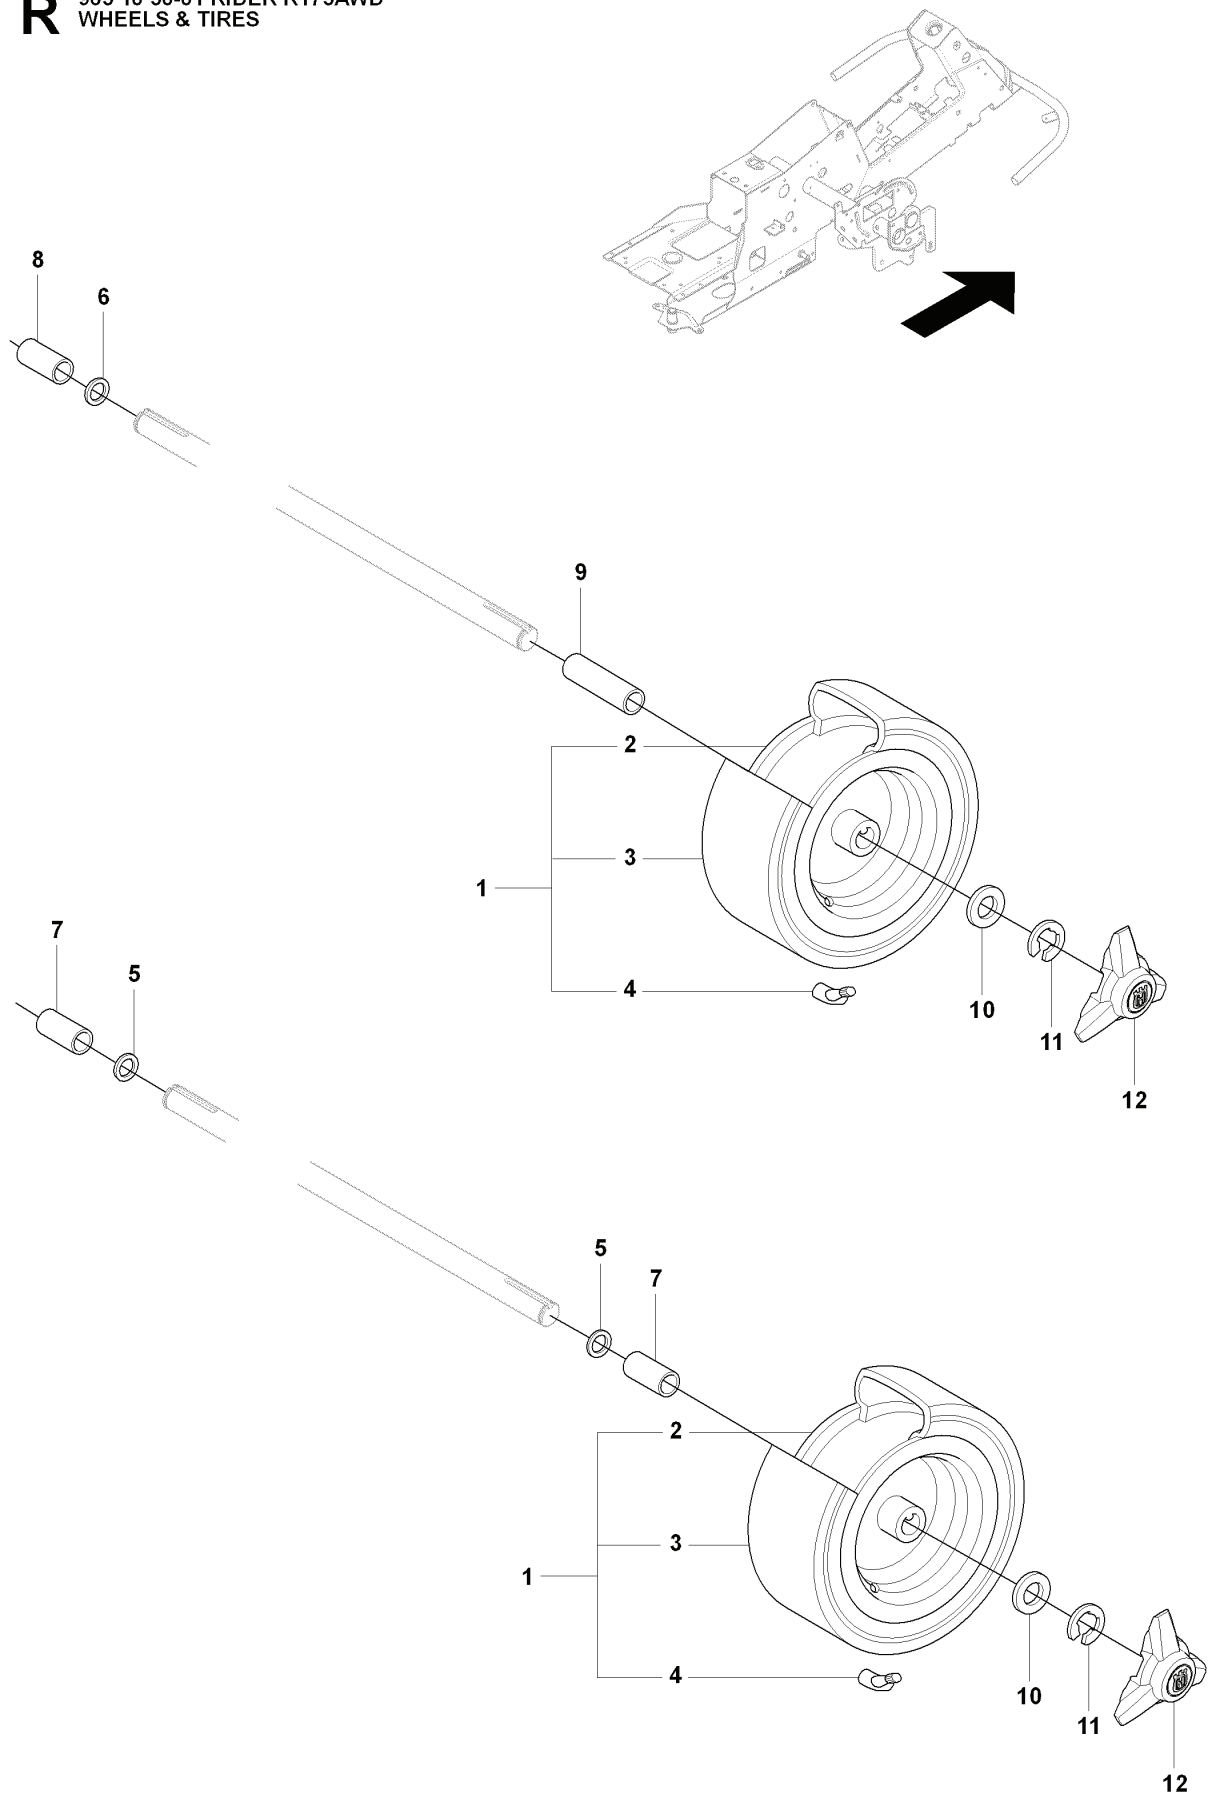

R 965 10 50-01 RIDER R175AWD
WHEELS & TIRES

REF.	PART NO.	DESCRIPTION	REMARK	QTY.	KIT
1	544126301	WHEEL		4	
2	544114201	RIM		1	
3	535460001	TYRE		1	
4	506574301	VALVE ASSY		1	
5	506504803	WASHER		2	
6	506945801	WASHER		1	
7	506596203	SPACING SLEEVE		2	
8	544132601	SLEEVE		1	
9	544132602	SLEEVE		1	
10	506504805	WASHER		4	
11	506899001	E-CLIP		4	
12	544353501	HUB CAP		4