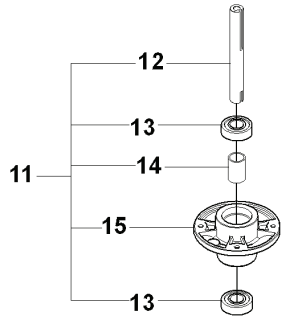

76

Combi 103

75