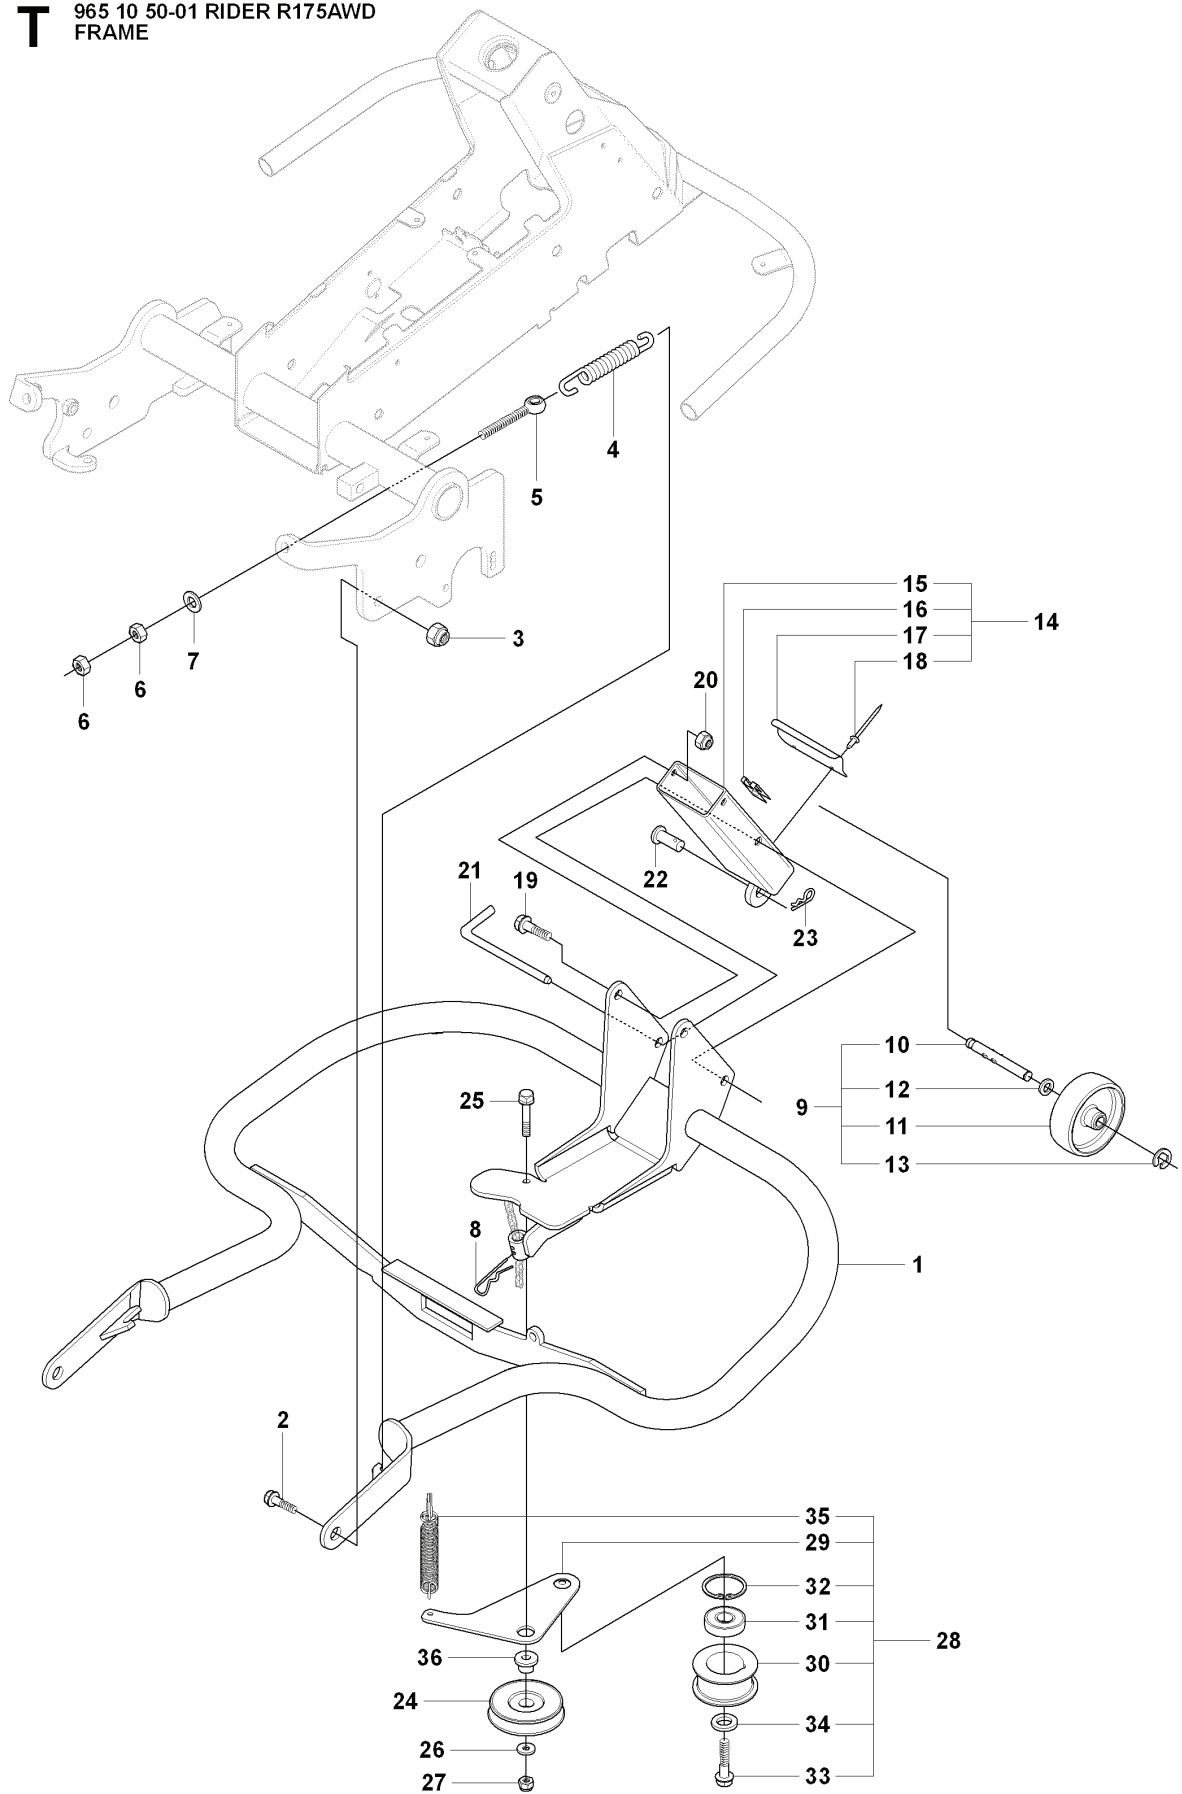

T 965 10 50-01 RIDER R175AWD
FRAME

REF.	PART NO.	DESCRIPTION	REMARK	QTY.	KIT
1	535490102	FRAME		1	
2	506895801	COLLAR SCREW		2	
3	732252201	HEXAGON LOCKING NUT		2	
4	506837601	SPRING		2	
5	506837701	RING BOLT		2	
6	731232051	HEXAGON NUT		4	
7	734117201	WASHER		2	
8	506966601	HAIR PIN COTTER		1	
9	506981401	WHEEL ASSY		2	
10	506980001	SHAFT		1	
11	506979601	WHEEL		1	
12	734117771	WASHER		1	
13	735311520	E-CLIP		1	
14	506997801	LINK ASSY		1	
15	506997901	LINK ASSY		1	
16	506963701	LÅSDON		1	
17	506982801	BRACKET		1	
18	722783902	BLIND RIVET		2	
19	506597401	SCREW EHHFM		2	
20	732211801	LOCK NUT		2	
21	506974601	PEN		1	
22	721861701	CLEVIS PIN		1	
23	721680251	SPRING COTTER		1	
24	506974801	PULLEY		1	
25	725246151	SCREW EHHM		1	
26	734116441	WASHER		1	
27	732211801	LOCK NUT		1	
28	535493601	BELT TENSIONER ASSY		1	
29	535493701	SPÄNNARM		1	
30	506928901	PULLEY		1	
31	738210404	BALL BEARING		1	
32	735313810	CIRCLIP		1	
33	506558302	SCREW EHHFT		1	
34	734116441	WASHER		1	
35	506976801	SPRING		1	
36	544007401	BUSHING		1