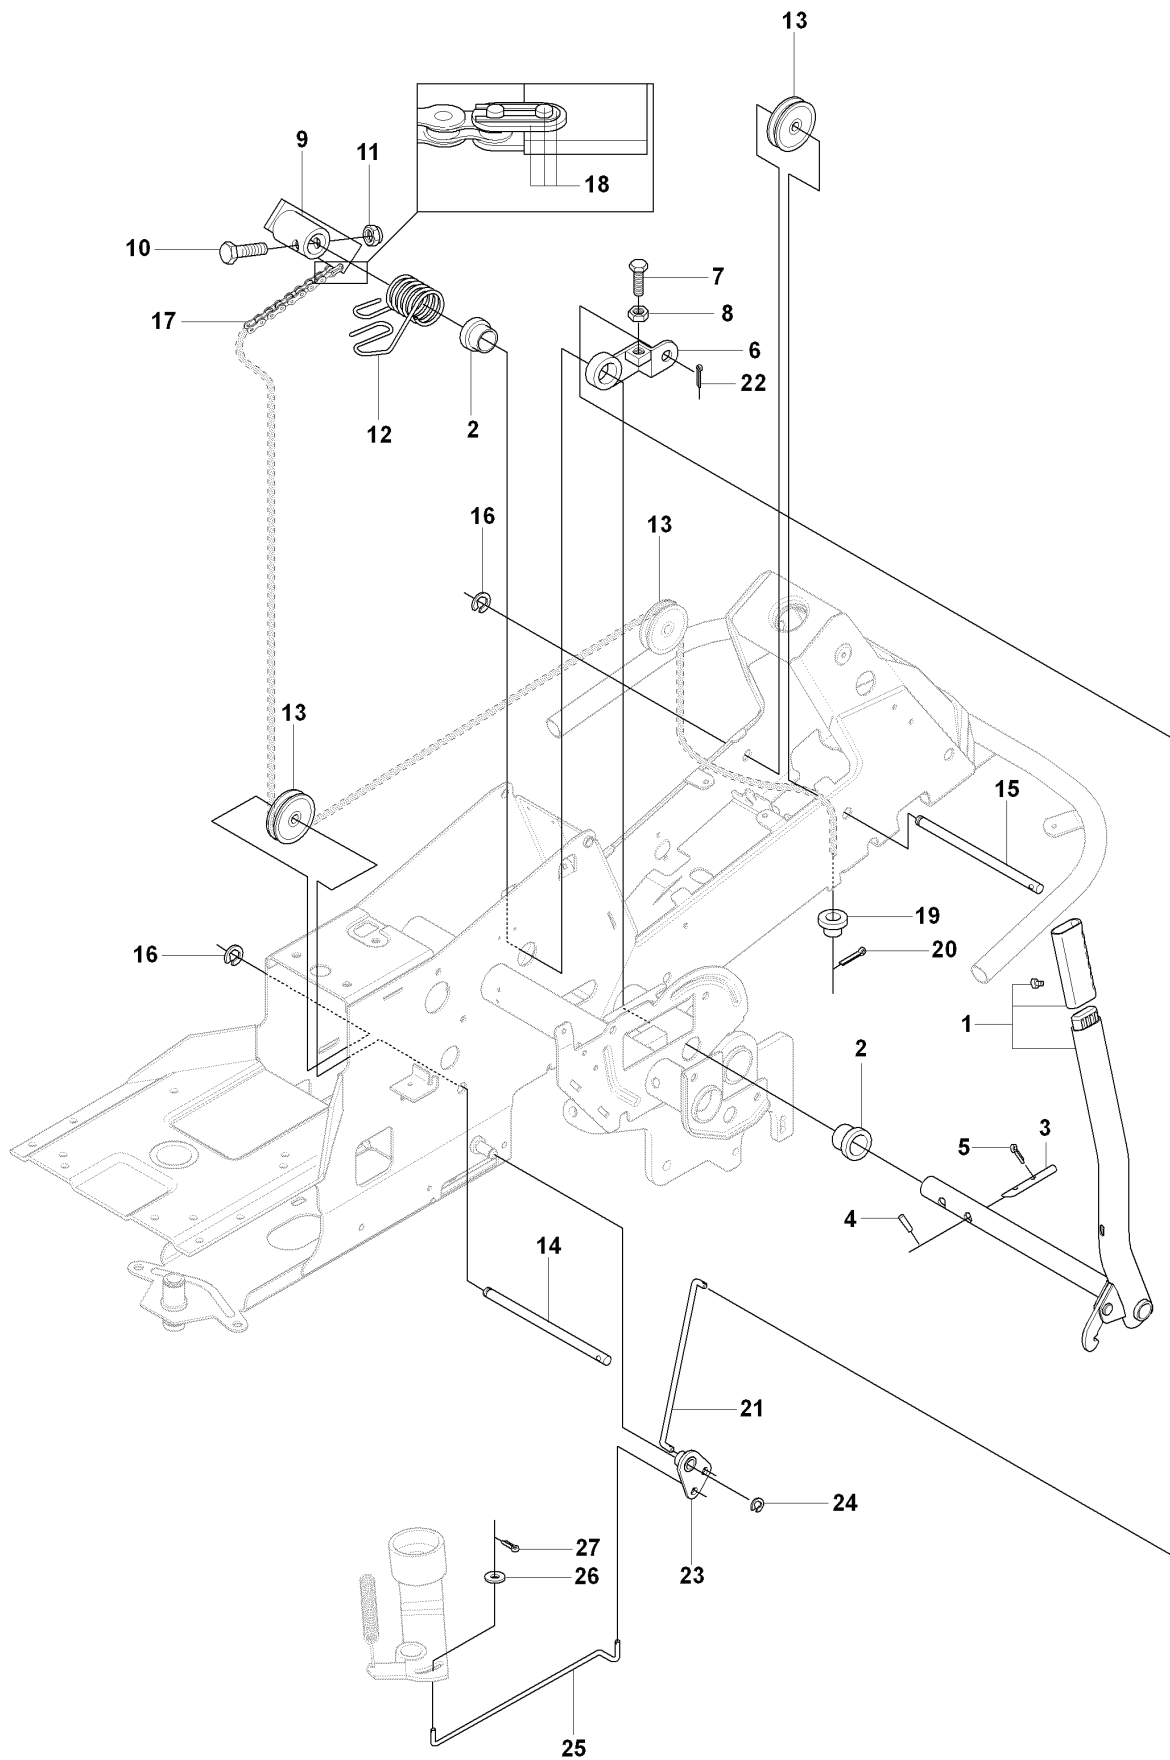

RIDER 175 AWD, 965105001, 2007-01

SPARE PARTS LIST

E 965 10 50-01 RIDER R175AWD
MOWER LIFT

REF.	PART NO.	DESCRIPTION	REMARK	QTY.	KIT
1	501018601	LIFTING LEVER ASSY		1	
2	506556501	BEARING		2	
3	506905301	PEN		1	
4	721125930	GROOVED PIN		1	
5	721618301	SPLIT PIN		1	
6	506784301	LINK ASSY		1	
7	725249751	SCREW		1	
8	731232051	HEXAGON NUT		1	
9	506905401	LIFTING ARM		1	
10	725254251	SCREW EHHM		1	
11	732252201	HEXAGON LOCKING NUT		1	
12	506916801	SPRING		1	
13	506905601	OFFSET PULLEY		2	
14	506905701	SHAFT		1	
15	506905702	SHAFT		1	
16	735311820	E-CLIP		2	
17	506554607	CHAIN		1	
18	506554701	LINKAGE		1	
19	506905901	CHAIN STOP		1	
20	721618701	SPLIT PIN		1	
21	544456901	CONNECTION ROD		1	
22	721618301	SPLIT PIN		1	
23	544378601	LINK		1	
24	735311420	E-CLIP		1	
25	544448801	CONNECTION ROD		1	
26	734116441	WASHER		1	
27	721618301	SPLIT PIN		1	

N 965 10 50-01 RIDER R175AWD
CONTROLS

REF.	PART NO.	DESCRIPTION	REMARK	QTY.	KIT
1	544301501	THROTTLE CONTROL ASSY		1	
2	544301701	WIRE		1	
3	506889101	KNOB		1	
4	725236861	SCREW EHIHFT		2	

J2 965 10 50-01 RIDER R175AWD
CHASSIS, REAR

REF.	PART NO.	DESCRIPTION	REMARK	QTY.	KIT
12	544116101	TRANSMISSION		1	
13	725246751	SCREW EHHM		4	
14	734116401	WASHER		4	
15	731231801	HEXAGON NUT		4	
16	506987201	MOMENTFÄSTE		1	
17	725245951	SCREW EHHM		1	
18	725246251	SCREW EHHM		1	
19	506599301	LINK		1	
20	731231801	HEXAGON NUT		2	
21	506987403	LEVER		1	
22	506918702	WASHER		1	
23	725245151	SCREW		1	
24	506987501	ADJUSTMENT ROD		1	
25	732211401	LOCK NUT		2	
29	506988201	FRIKOPPLINGSSTÅNG		1	
30	506834301	SPRING		1	
31	506988401	BELT TENSIONER ASSY		1	
32	506988501	BELT TENSIONER		1	
33	506946901	PULLEY		1	
34	725245551	SCREW		1	
35	734116441	WASHER		1	
36	732211801	LOCK NUT		1	
37	506918702	WASHER		1	
38	725245151	SCREW		1	
39	506988601	SPRING		1	
40	725246451	SCREW EHHM		1	
41	544100101	EXPANSION TANK		1	
42	544121701	BRACKET		1	
43	725236461	SCREW EHHFT		1	
44	506673301	TANK CAP ASSY		1	