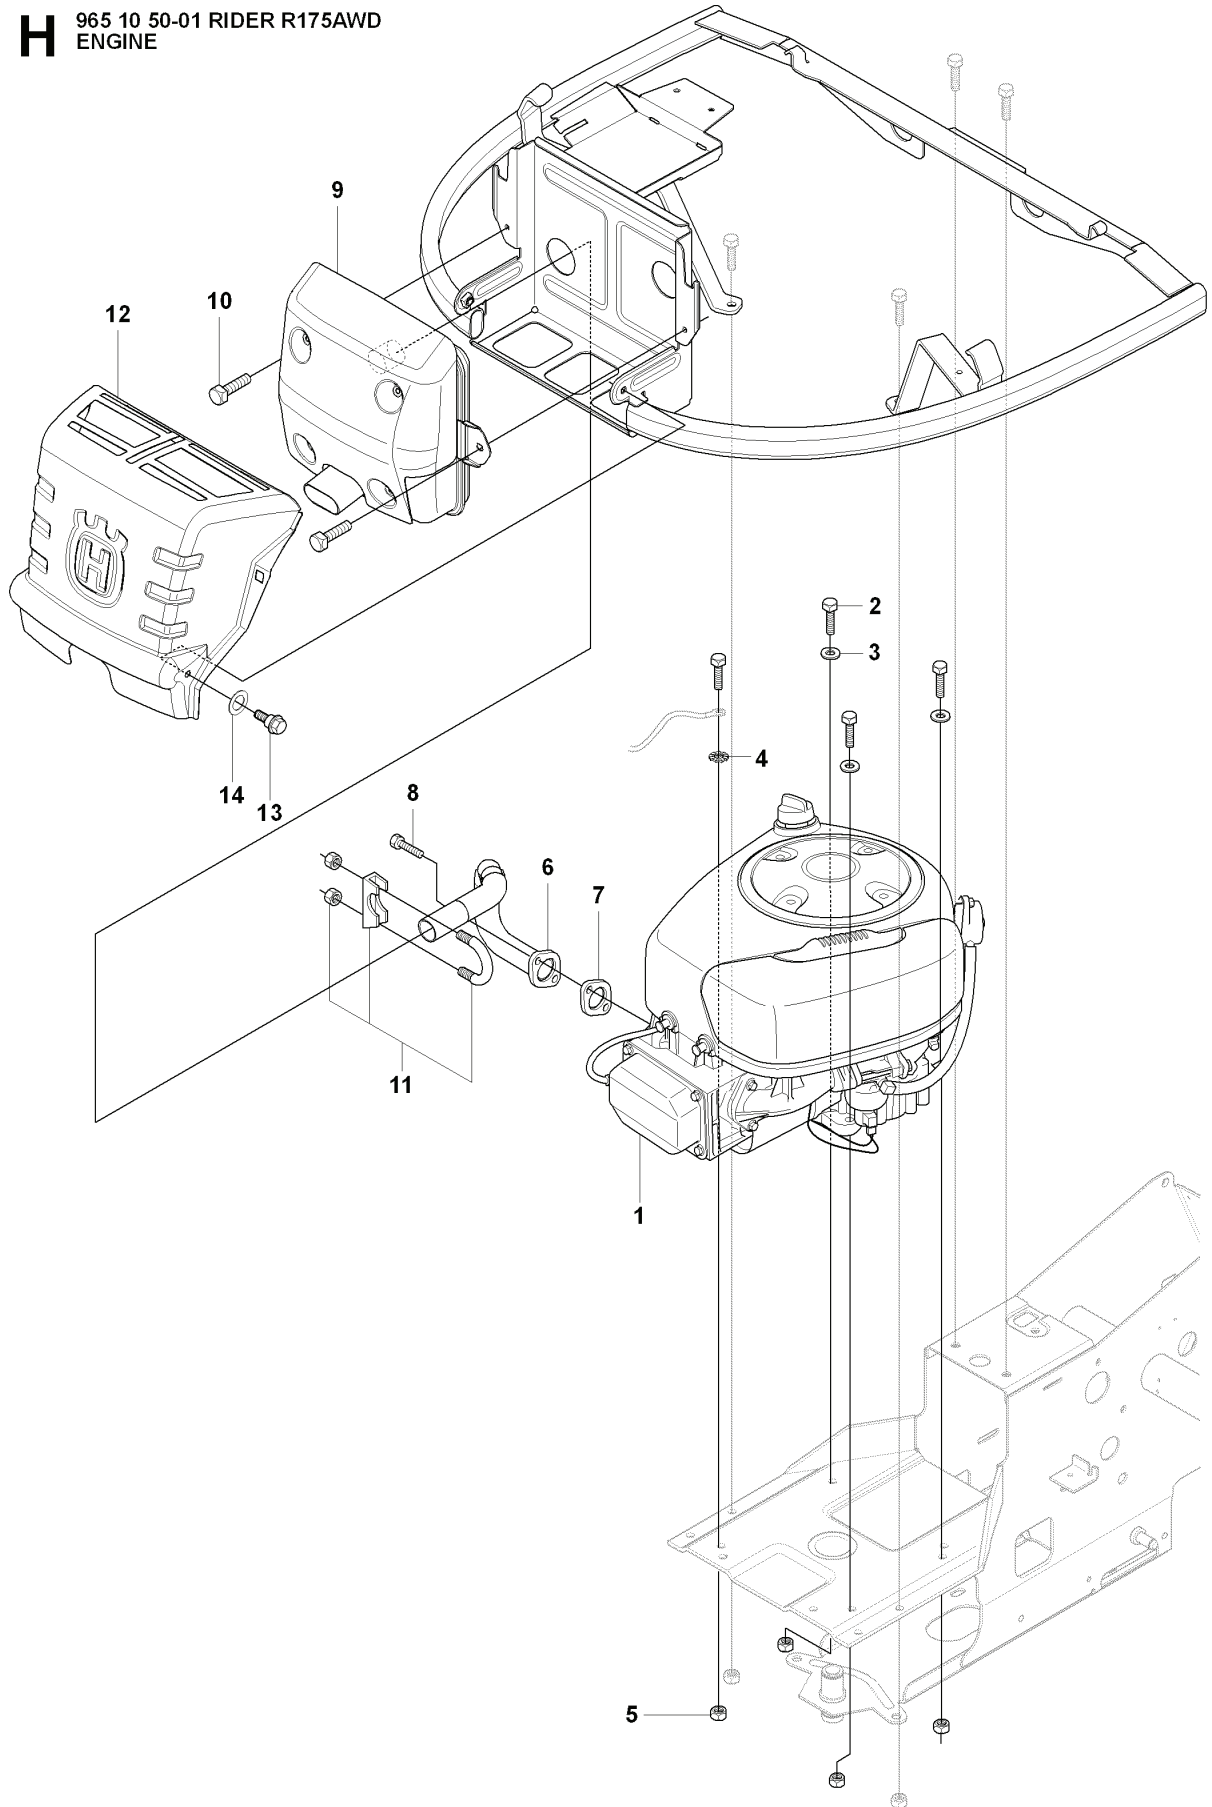

H 965 10 50-01 RIDER R175AWD
ENGINE

REF.	PART NO.	DESCRIPTION	REMARK	QTY.	KIT
1	544833101	ENGINE		1	
2	725245751	SCREW		4	
3	734116401	WASHER		3	
4	735216400	LOCKWASHER		1	
5	732211801	LOCK NUT		4	
6	535500601	EXHAUST PIPE ASSY		1	
7	506914501	GASKET		1	
8	506556301	SCREW UNC		2	
9	544335701	MUFFLER ASSY		1	
10	725236461	SCREW EHHFT		2	
11	506668401	CLAMP ASSY		1	
12	544248301	HEAT PROTECTOR		1	
13	506597401	SCREW EHHFM		2	
14	506839401	SPRING WASHER		2