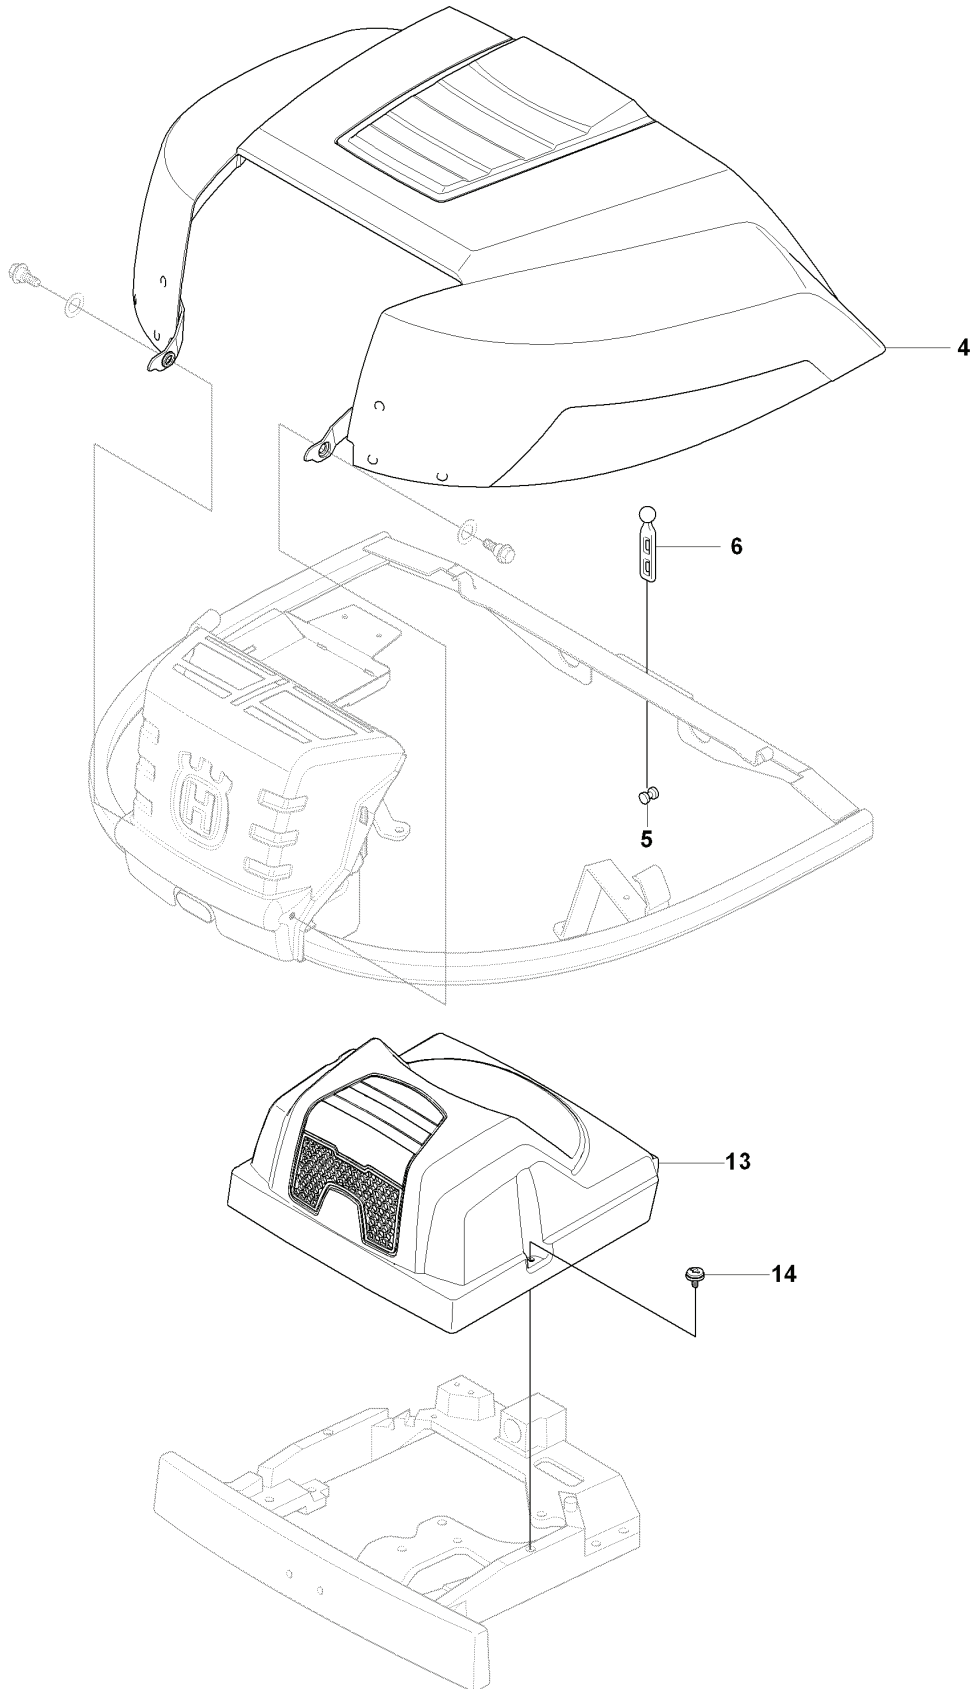

C1 965 10 50-01 RIDER R175AWD
COVER

REF.	PART NO.	DESCRIPTION	REMARK	QTY.	KIT
4	544245002	ENGINE HOOD ASSY		1	
5	506599501	BUTTON		1	
6	506599601	GUMMISTROPP		1	
13	544373901	COVER		1	
14	544400501	SCREW		2