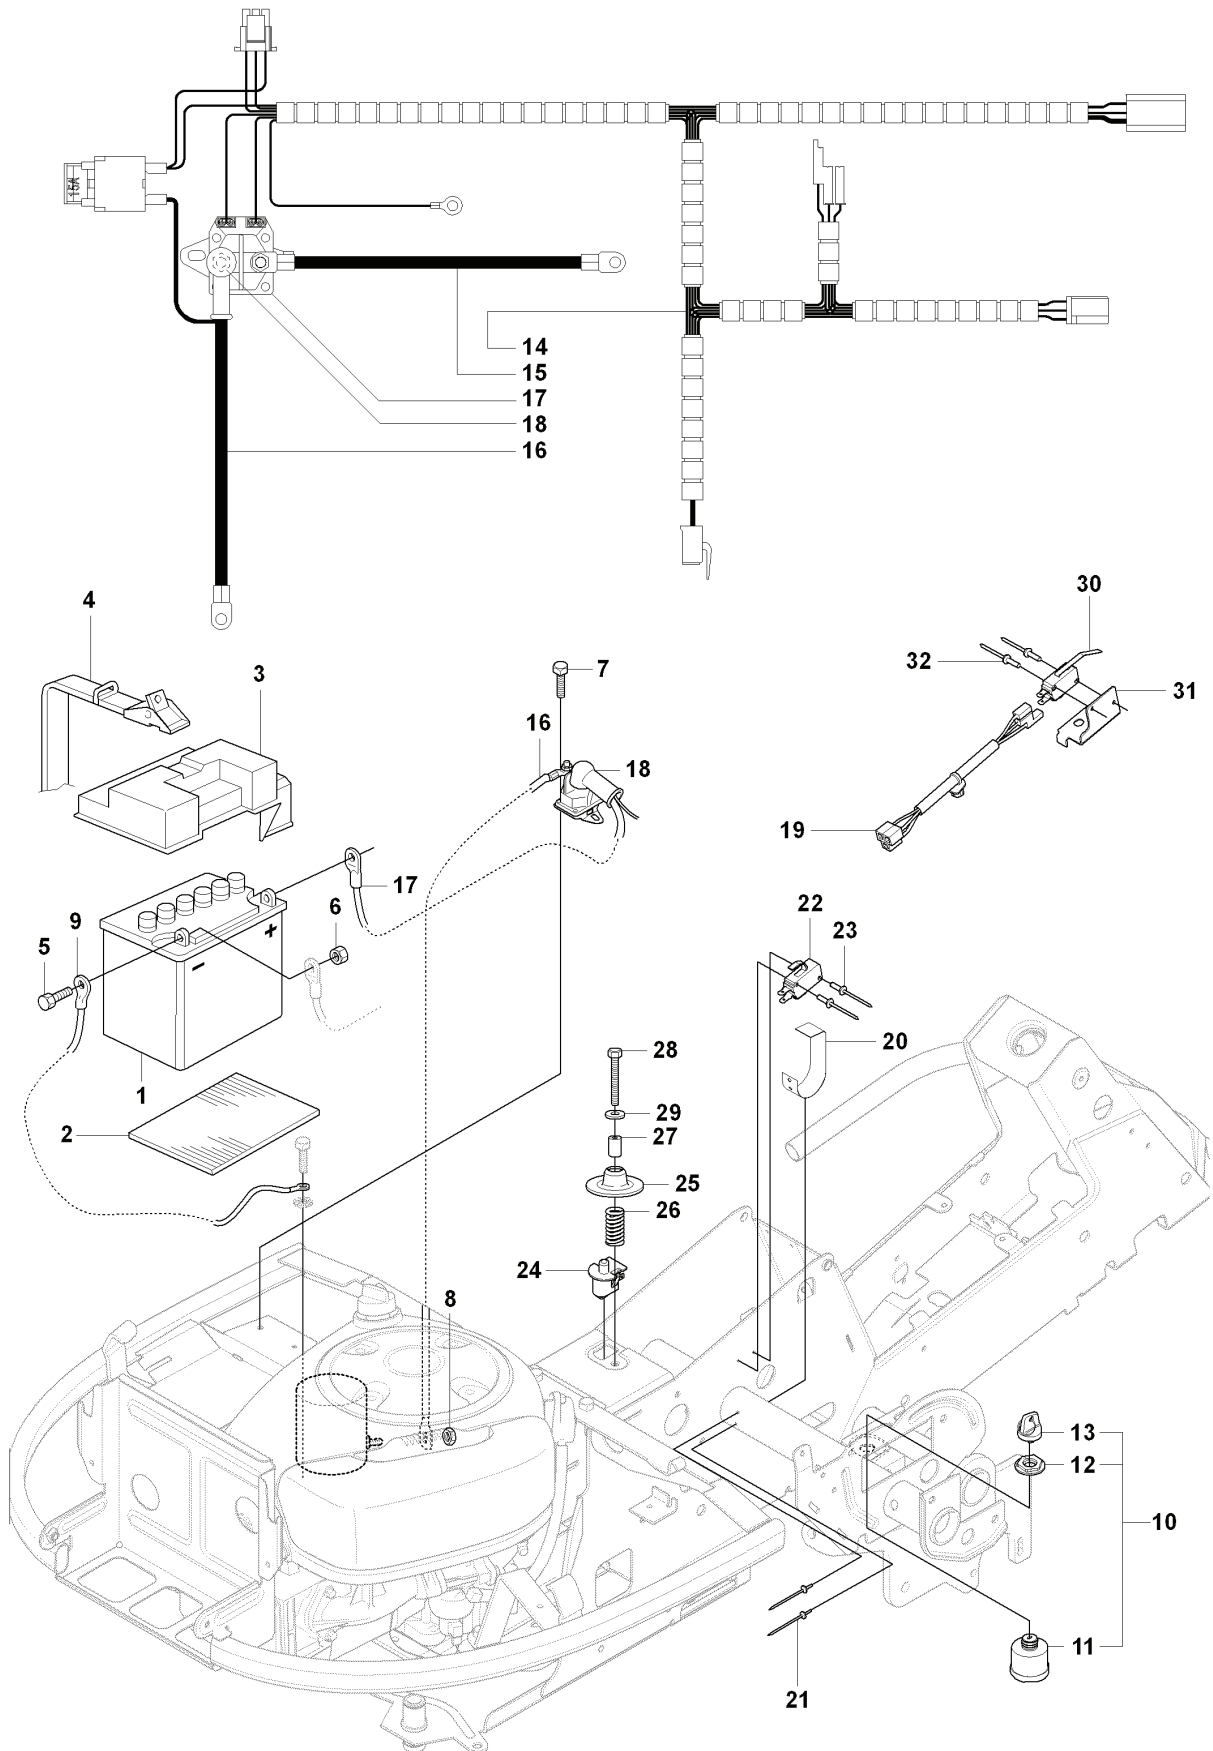

Q 965 10 50-01 RIDER R175AWD
ELECTRICAL

REF.	PART NO.	DESCRIPTION	REMARK	QTY.	KIT
1	506788801	BATTERY		1	
2	535441101	BATTERY MAT		1	
3	506809901	BATTERY COVER		1	
4	506836802	BELT		1	
5	725237071	SCREW EHHM		1	
6	731231601	HEXAGON NUT		1	
7	725236461	SCREW EHHFT		1	
8	506899801	NUT		1	
9	544967601	CABLE		1	
10	544442101	IGNITION SWITCH		1	
11	544442201	IGNITION SWITCH		1	
12	544442301	NUT		1	
13	544442401	IGNITION KEY		1	
14	544926301	WIRING		1	
15	544928601	CABLE		1	
16	544926101	CABLE		1	
17	544439801	RELAY		1	
18	506899801	NUT		2	
19	544892201	WIRING		1	
20	506909301	PLATE SPRING		1	
21	722783902	BLIND RIVET		2	
22	535469101	SWITCH		1	
23	544440701	RIVET		2	
24	506909601	SWITCH		1	
25	506909701	SPRING WASHER		1	
26	544441201	SPRING		1	
27	506909902	SPACING TUBE		1	
28	725246051	SCREW EHHM		1	
29	734116401	WASHER		1	
30	544415501	SWITCH		1	
31	544415701	BRACKET		1	
32	544440701	RIVET		2