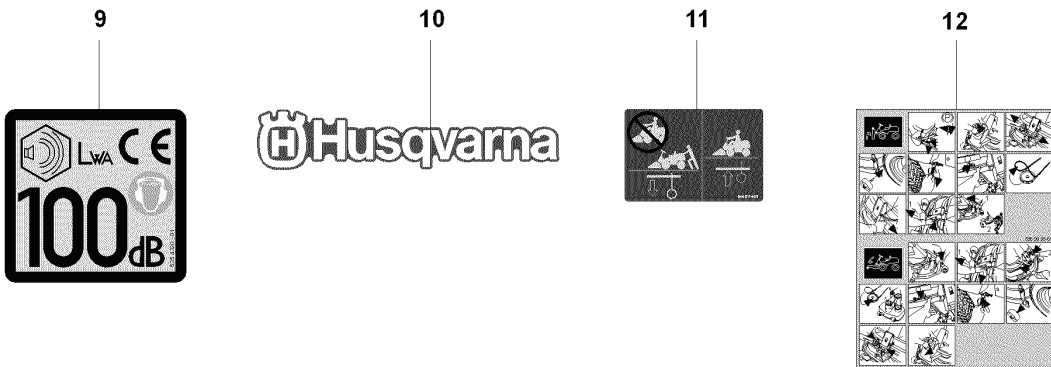

S 965 10 50-01 RIDER R175AWD
DECALS

REF.	PART NO.	DESCRIPTION	REMARK	QTY.	KIT
1	544438601	LABEL		1	
2	544438701	LABEL		1	
3	544438801	LABEL		1	
4	544439002	LABEL		1	
5	544439201	LABEL		1	
6	506584501	LABEL		1	
7	544833501	LABEL		2	
8	544833601	LABEL		1	
9	535432001	DECAL		1	
10	544391102	LABEL		1	
11	544211401	LABEL		2	
12	506999601	LABEL		1	
13	544833901	LABEL		1	
14	544833902	LABEL		1