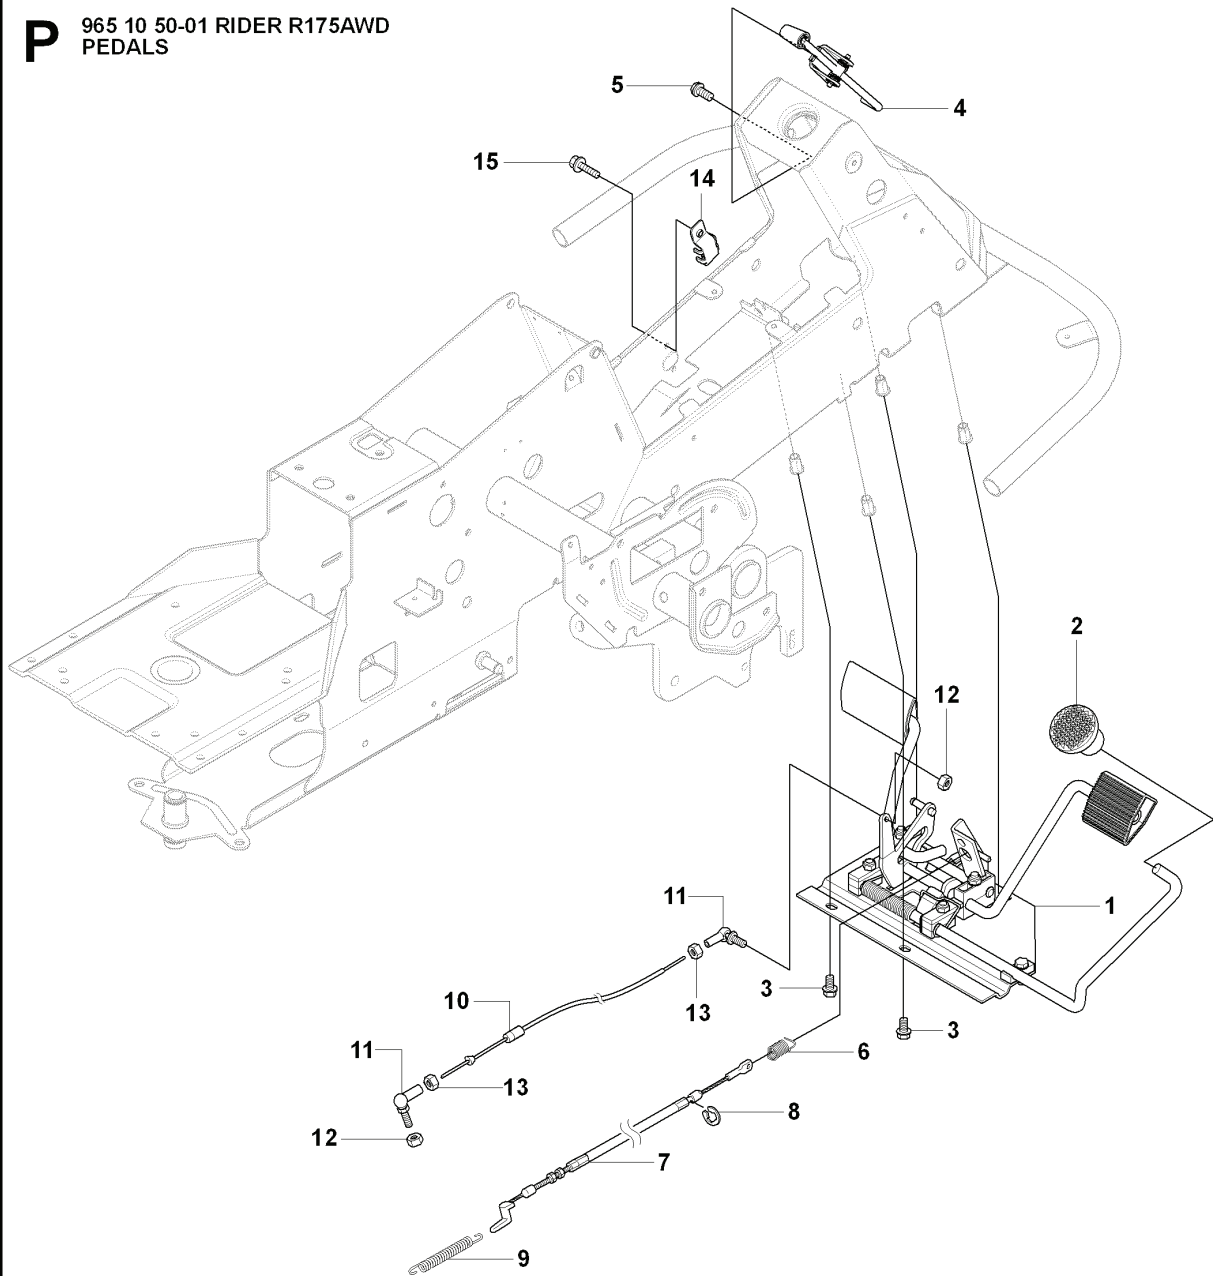

P 965 10 50-01 RIDER R175AWD
PEDALS

PEDALS

REF.	PART NO.	DESCRIPTION	REMARK	QTY.	KIT
1	544126001	PEDAL PLATE ASSY		1	
2	535473701	KNOB		1	
3	506570104	SCREW EHHFM		4	
4	544403101	BRAKE LEVER ASSY		1	
5	725236461	SCREW EHHFT		2	
6	506946301	BRAKE SPRING		1	
7	535489601	BRAKE WIRE		1	
8	735310920	E-CLIP		1	
9	506535603	DRAW SPRING		1	
10	506827202	CONTROL CABLE		1	
11	506557301	VINKELLAS8 DIN71802		2	
12	732211401	LOCK NUT		2	
13	731231401	HEXAGON NUT		2	
14	544341701	BRACKET		1	
15	725236461	SCREW EHHFT		1	
16	738210204	BALL BEARING		1	
17	535480201	ROLLER		1	
18	535480601	PROTECTIVE PLATE		1	
19	535480701	SPRING		1	
20	535480801	BEARING SUPPORT		4	
21	535480901	BEARING SUPPORT		1	
22	535481001	REINFORCEMENT PLATE		1	
23	535478801	PEDAL		1	
24	535478802	PEDAL		1