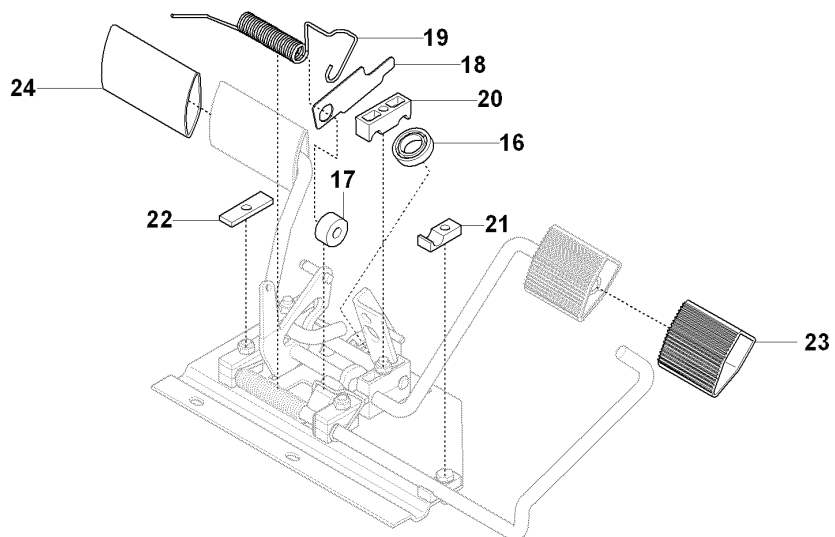

P 965 10 50-01 RIDER R175AWD
PEDALS

PEDALS