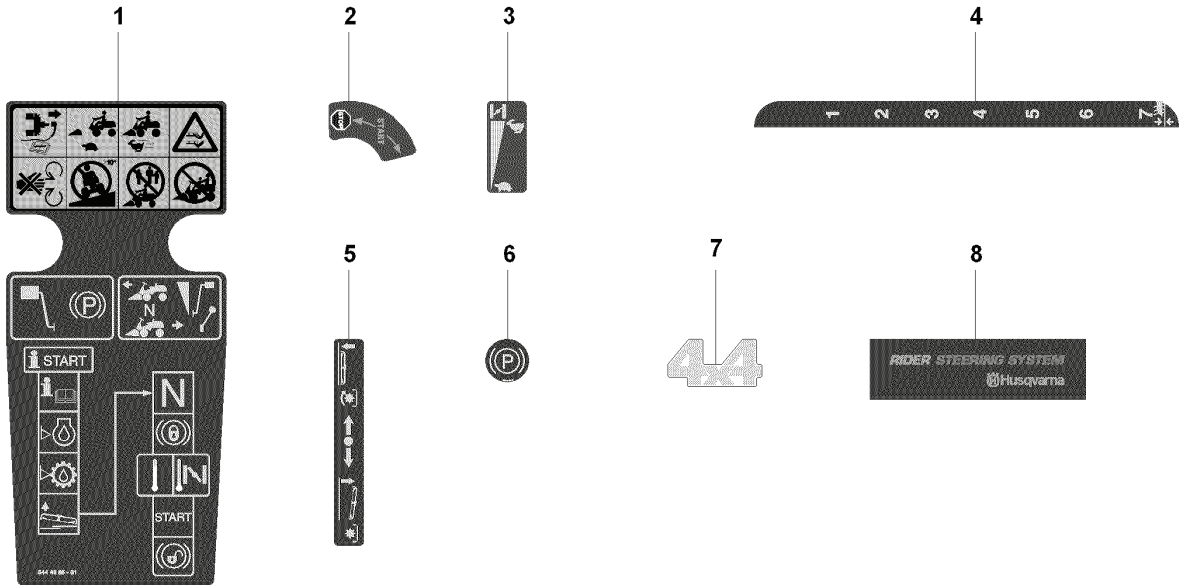

S 965 10 50-01 RIDER R175AWD
DECALS

REF.	PART NO.	DESCRIPTION	REMARK	QTY.	KIT
1	544438601	LABEL		1	
2	544438701	LABEL		1	
3	544438801	LABEL		1	
4	544439002	LABEL		1	
5	544439201	LABEL		1	
6	506584501	LABEL		1	
7	544833501	LABEL		2	
8	544833601	LABEL		1	
9	535432001	DECAL		1	
10	544391102	LABEL		1	
11	544211401	LABEL		2	
12	506999601	LABEL		1	
13	544833901	LABEL		1	
14	544833902	LABEL		1