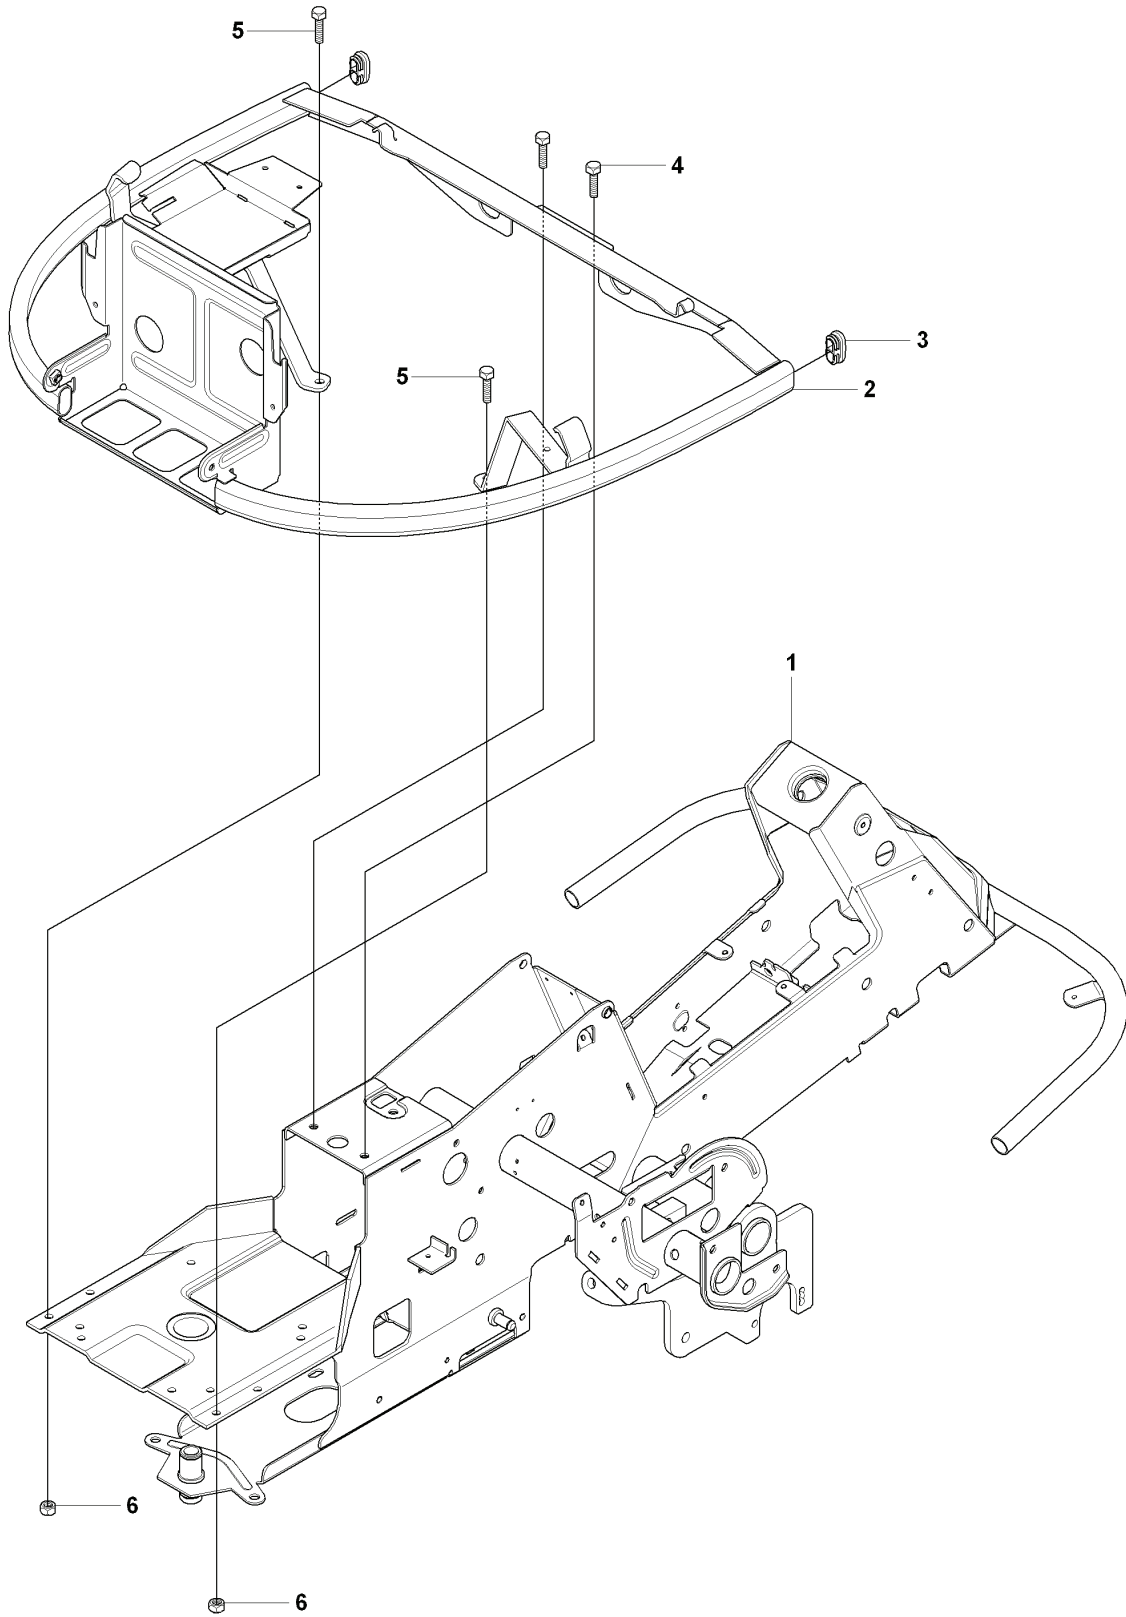

F 965 10 50-01 RIDER R175AWD
CHASSIS

REF.	PART NO.	DESCRIPTION	REMARK	QTY.	KIT
1	544842401	FRAME		1	
2	544244202	ENGINE FRAME		1	
3	544244401	PLUG		2	
4	506570103	SCREW EHHFM		2	
5	725245171	SCREW EHHM		2	
6	732211801	LOCK NUT		2