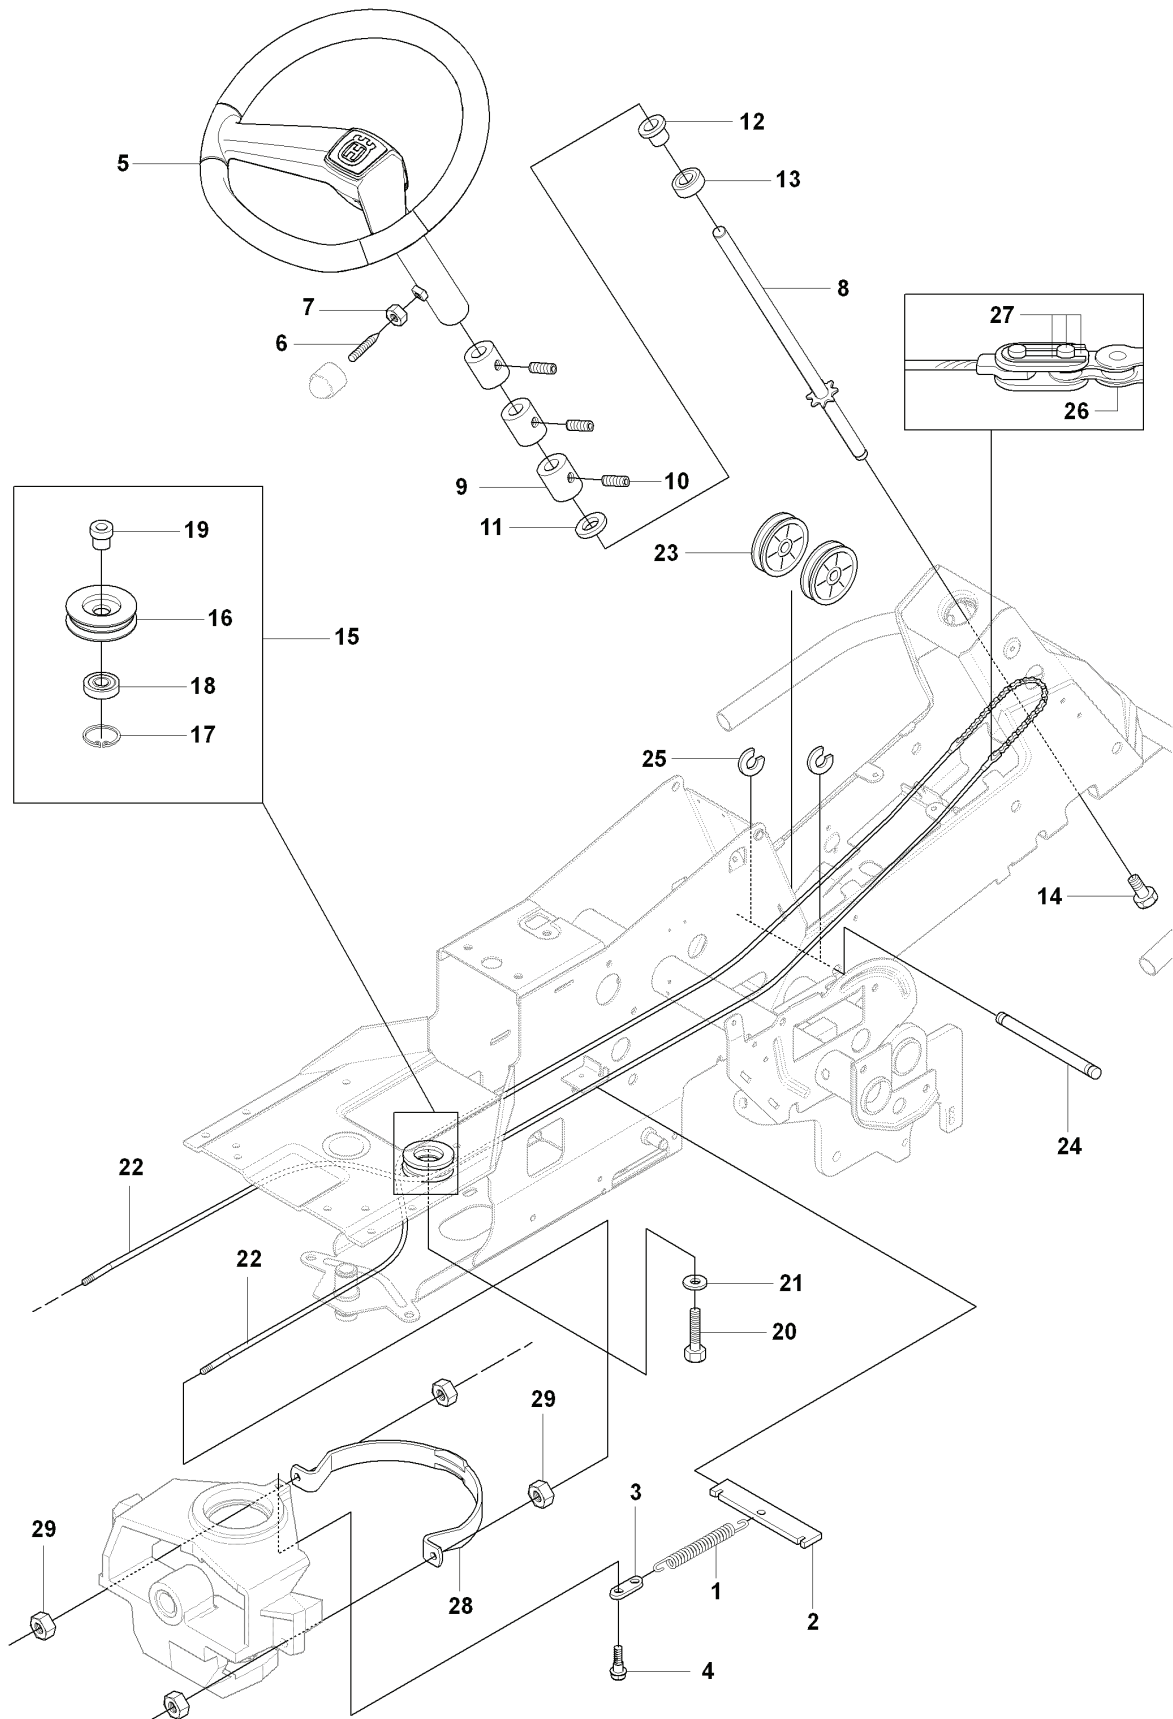

M 965 10 50-01 RIDER R175AWD
STEERING

REF.	PART NO.	DESCRIPTION	REMARK	QTY.	KIT
1	506671901	SPRING		1	
2	506576301	SPRING RETAINER		1	
3	506670801	LINK		1	
4	506597401	SCREW EHHFM		1	
5	544375202	STEERING WHEEL		1	
6	728745505	SCREW IHSETM		1	
7	731231801	HEXAGON NUT		1	
8	535499501	ROD STEERING ASSY		1	
9	506863401	DRIVER		3	
10	728844305	SCREW IHSETM		3	
11	506863601	WASHER		1	
12	506887801	SPACER		1	
13	738210404	BALL BEARING		1	
14	506570104	SCREW EHHFM		1	
15	506500903	BARRING WHEEL		1	
16	535424101	BARRING WHEEL		1	
17	735314010	CIRCLIP		1	
18	738220419	BALL BEARING		1	
19	506500802	BUSHING		1	
20	506675402	SCREW EHHFM		1	
21	734117441	WASHER		1	
22	506589104	WIRE ASSY		2	
23	506522401	STARTER PULLEY		2	
24	506539402	SHAFT		1	
25	735311420	E-CLIP		2	
26	506554601	CHAIN		1	
27	506554701	LINKAGE		2	
28	544427301	WIRE GUIDE		1	
29	731232051	HEXAGON NUT		4