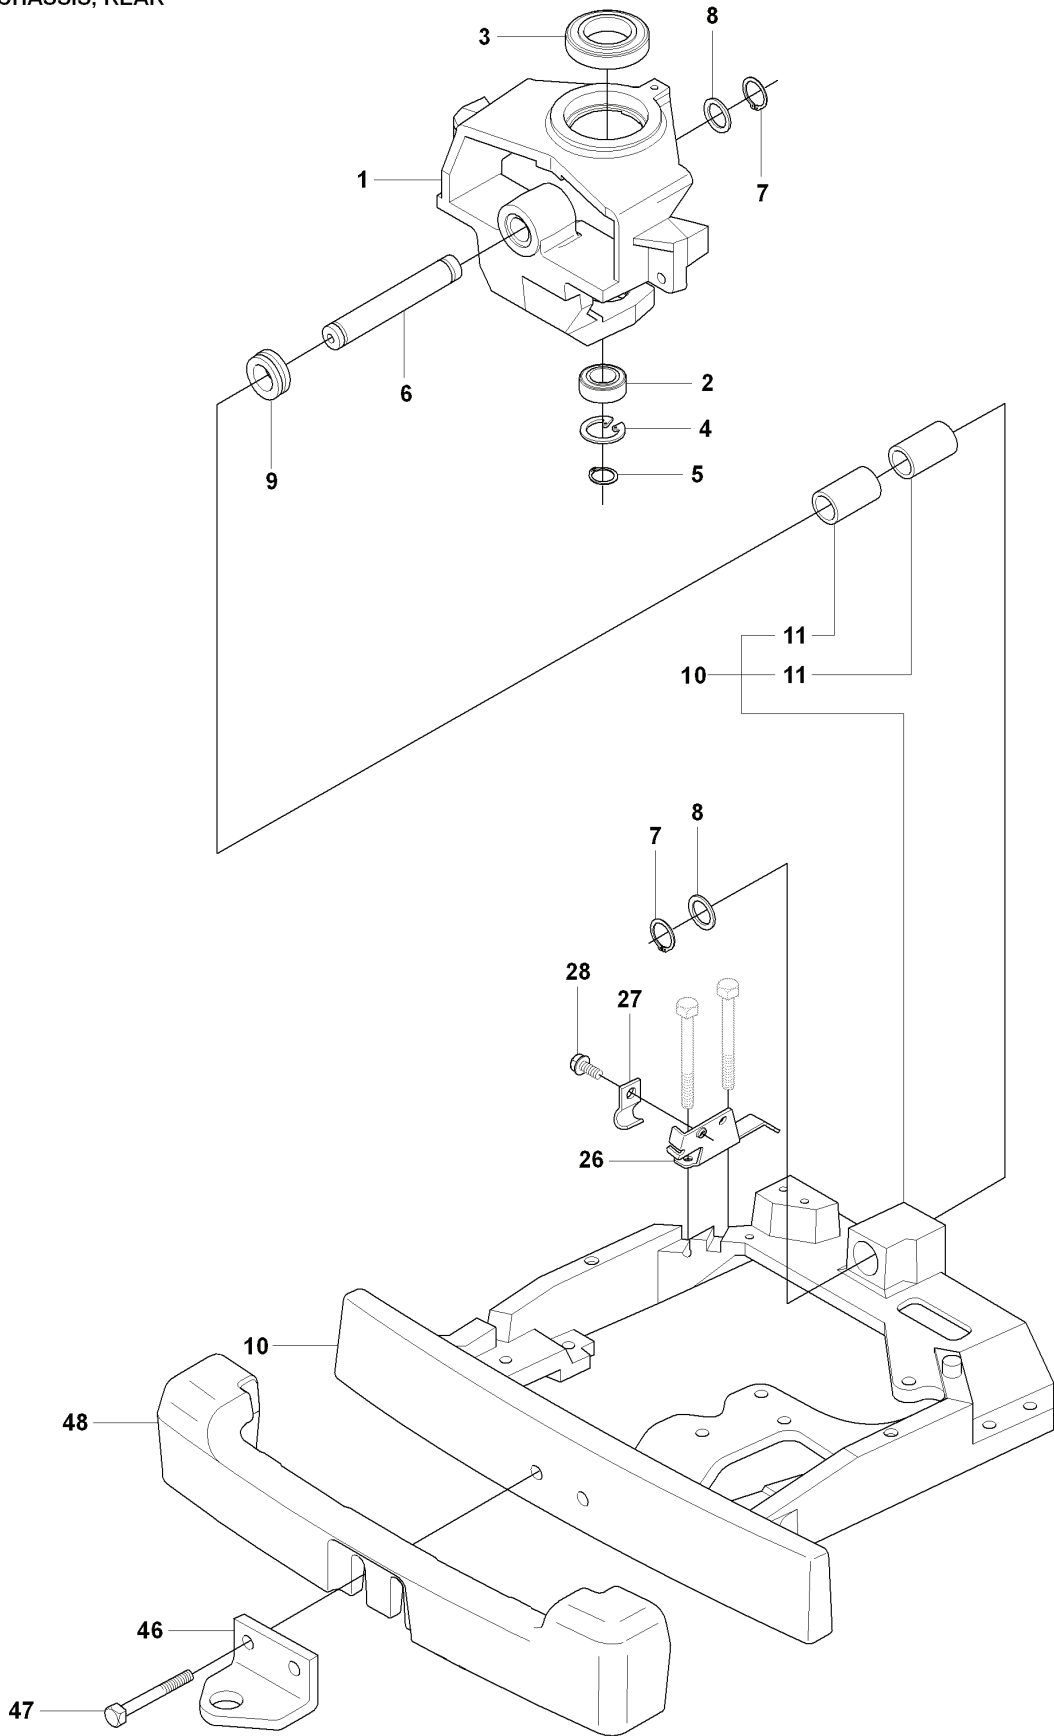

J1 965 10 50-01 RIDER R175AWD
CHASSIS, REAR

REF.	PART NO.	DESCRIPTION	REMARK	QTY.	KIT
1	506985803	SPINDLE		1	
2	738210504	BALL BEARING		1	
3	738211004	BALL BEARING		1	
4	735314010	CIRCLIP		1	
5	735312600	CIRCLIP		1	
6	506985901	SWING AXLE		1	
7	735312600	CIRCLIP		2	
8	506773401	WASHER		2	
9	740681421	V-RING		1	
10	535406001	BRACKET		1	
11	506986102	GLIDLAGER		2	
26	544262101	BRACKET		1	
27	506566501	CLIP		1	
28	725236461	SCREW EHHFT		1	
45	506889901	HITCH		1	
46	725250051	SCREW EHHM		2	
47	544039602	COUNTERWEIGHT		1