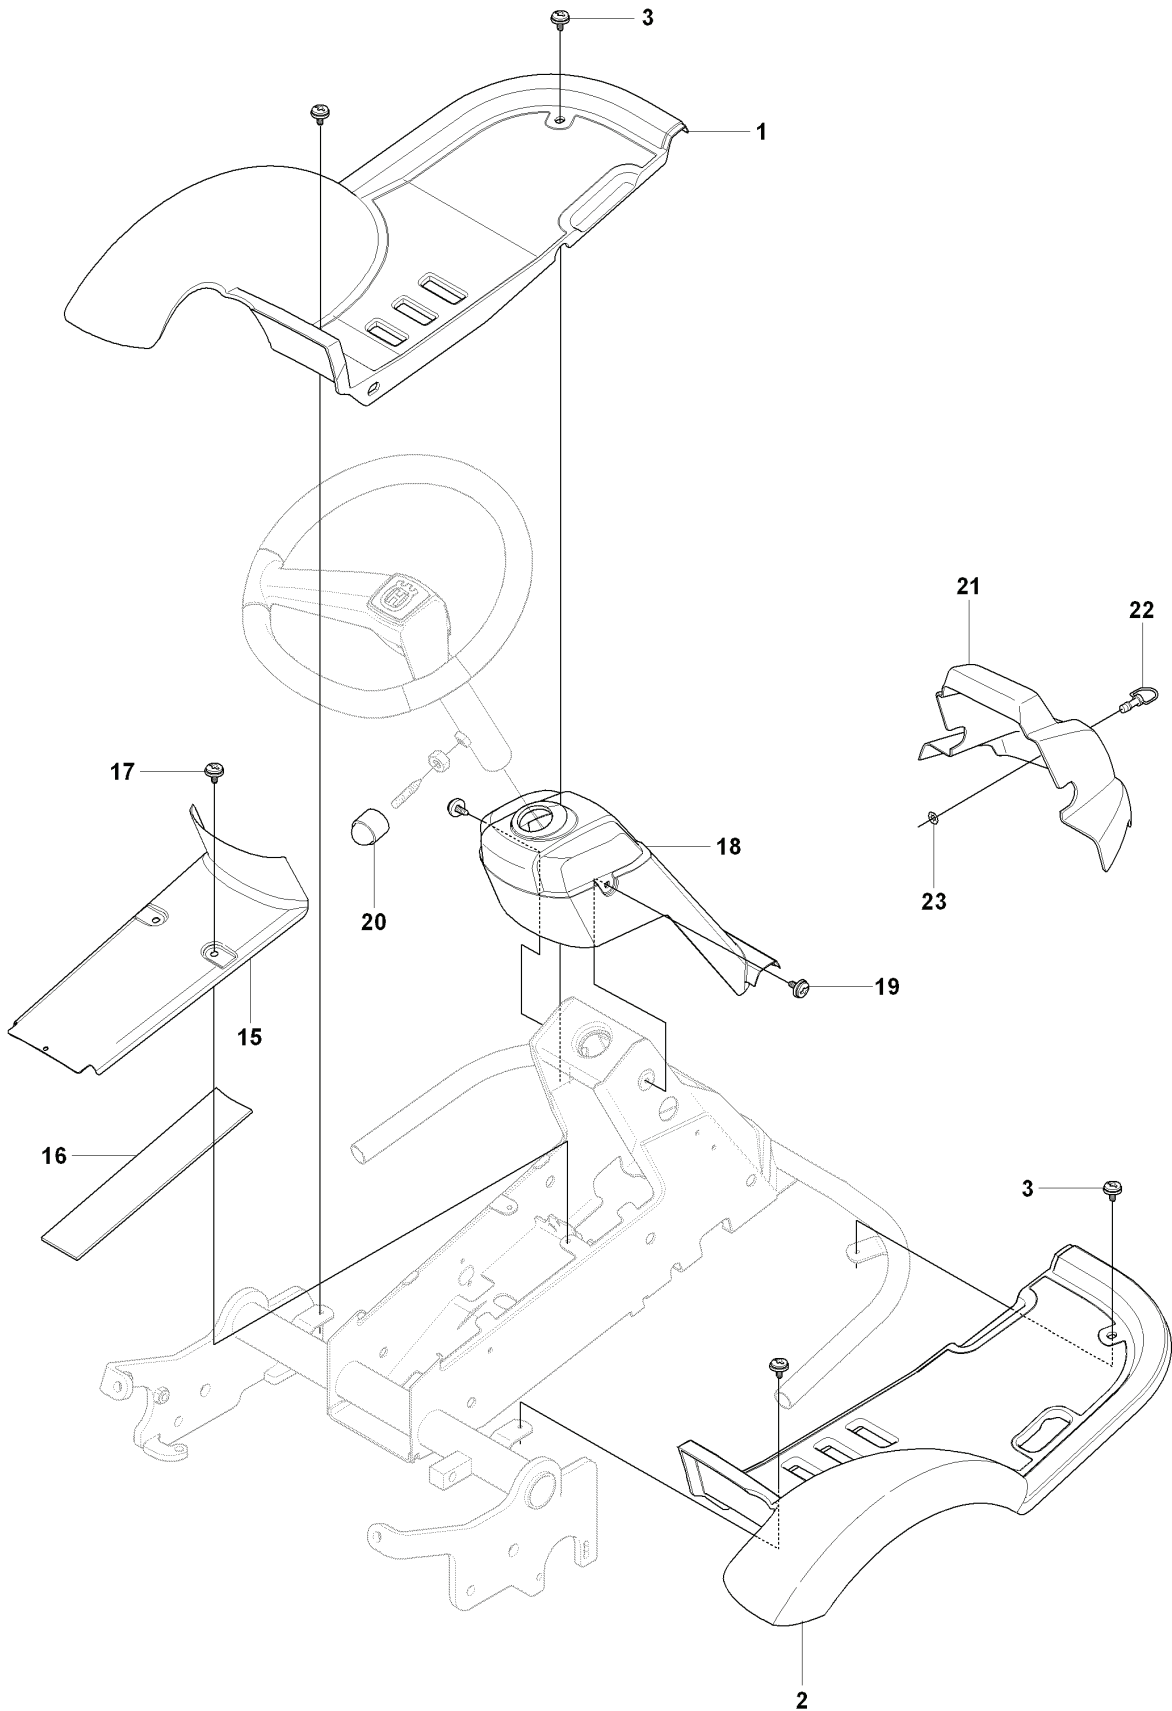

C2 965 10 50-01 RIDER R175AWD
COVER

REF.	PART NO.	DESCRIPTION	REMARK	QTY.	KIT
1	544895901	FOOT PLATE		1	
2	544895903	FOOT PLATE		1	
3	544400501	SCREW		4	
15	544239201	COVER		1	
16	544427501	MAT		1	
17	544400501	SCREW		2	
18	544326501	COVER		1	
19	544400501	SCREW		2	
20	544433201	PROTECTIVE COVER		1	
21	535433901	COVER		1	
22	506963501	VRIDTAPP		1	
23	506963601	WASHER		1