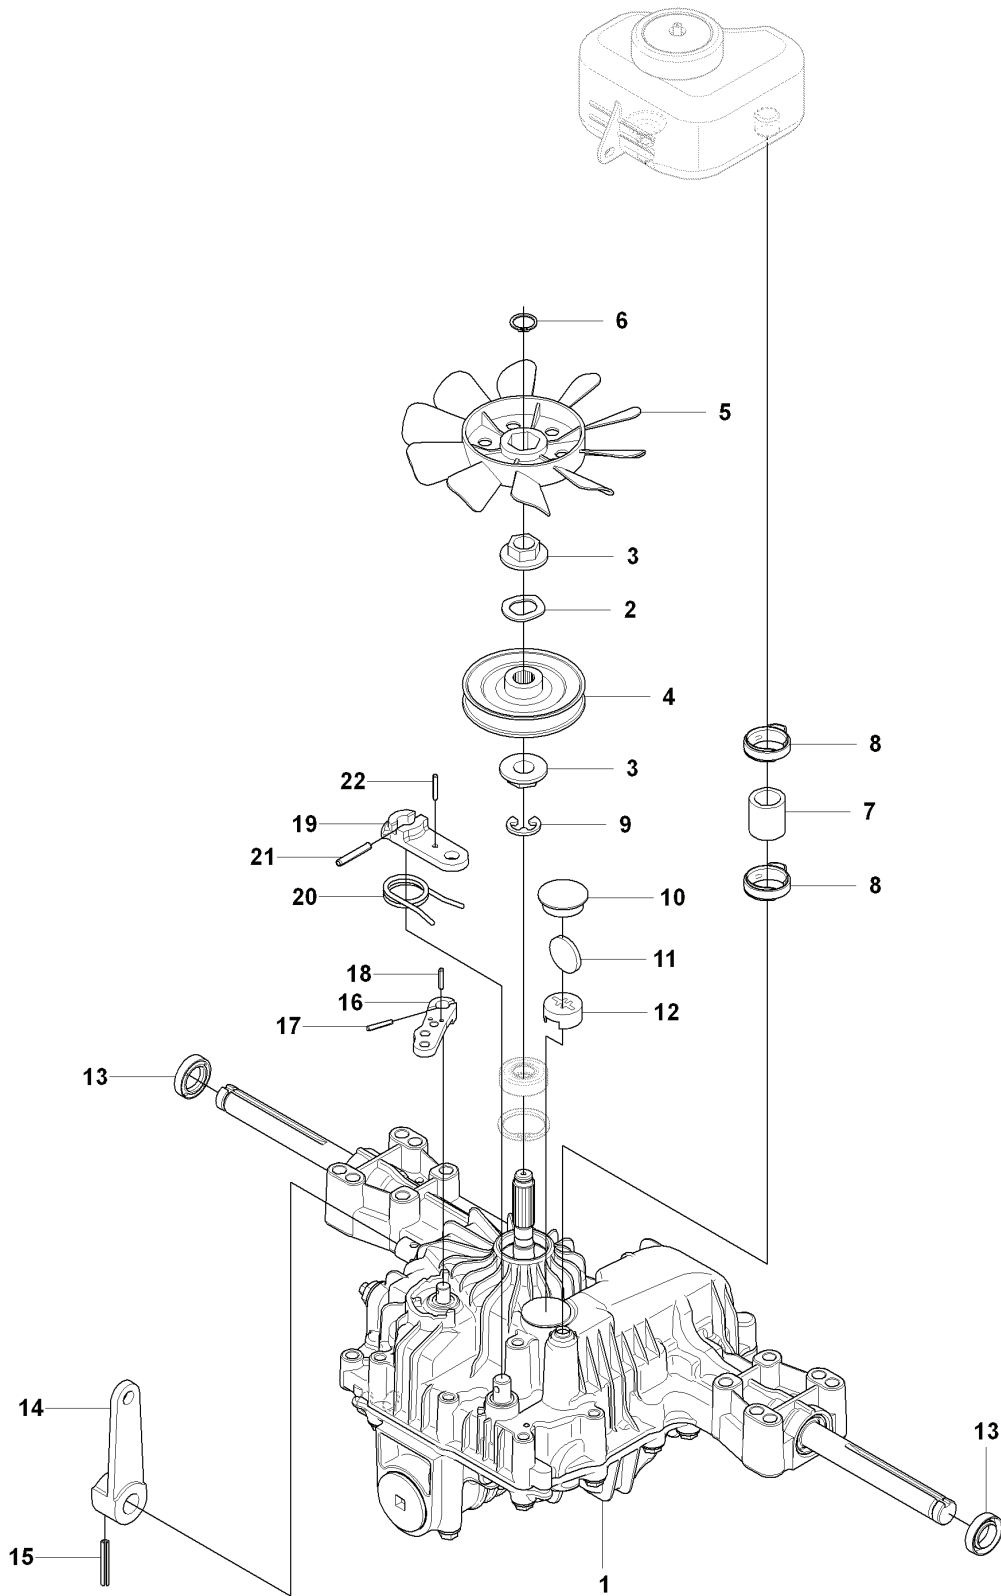

K 965 10 50-01 RIDER R175AWD
HYDROSTAT K574 SP

REF.	PART NO.	DESCRIPTION	REMARK	QTY.	KIT
1	544116101	TRANSMISSION		1	
2	506986501	SPRING WASHER		1	
3	506986601	DISTANCE		2	
4	506986701	PULLEY		1	
5	506986801	FAN		1	
6	735311500	CIRCLIP		1	
7	506986901	HOSE		1	
8	506987001	HOSE CLAMP		2	
9	735312800	CIRCLIP		1	
10	535402832	PLUG		1	
11	535402829	MAGNET		1	
12	535402830	HOLDER		1	
13	535402837	SEALING		2	
14	535402835	LEVER		1	
15	535402809	PIN RETAINING SCREW		1	
16	535402817	LEVER		1	
17	535402816	PIN RETAINING SCREW		1	
18	535402833	PIN RETAINING SCREW		1	
19	535402838	LEVER		1	
20	535402839	SPRING		1	
21	535402840	PIN RETAINING SCREW		1	
22	535402841	PIN		1