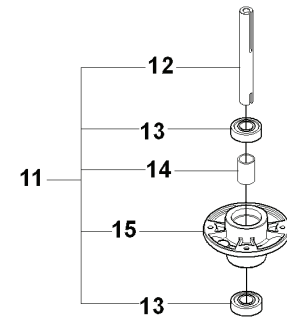

X2

965 07 85-01 COMBI 112
MOWER DECK

Yttre.
Outer.
Exterieur.
Äusser.
Ulko.

Mitten.
Centre.
Centre.
Zentrum.
Keski.

76
Combi 112

75

REF.	PART NO.	DESCRIPTION	REMARK	QTY.	KIT
1	544113003	CUTTING DECK		1	
2	544113101	CUTTING DECK		1	
3	506916201	NUT		3	
4	544449301	PLUG		1	
5	506570104	SCREW EHHFM		3	
6	544065901	BLADE HOUSING ASSY		2	
7	544067902	SHAFT		1	
8	738230434	BALL BEARING		2	
9	544068001	SPACING SLEEVE		1	
10	544067801	BEARING HOUSING		1	
11	544065902	BLADE HOUSING ASSY		1	
12	544067901	SHAFT		1	
13	738230434	BALL BEARING		2	
14	544068001	SPACING SLEEVE		1	
15	544067801	BEARING HOUSING		1	
16	535423801	SCREW RSQM		12	
17	734116401	WASHER		12	
18	732211801	LOCK NUT		12	
19	506922101	PULLEY		3	
20	506533501	PARALLEL KEY		7	
21	544068002	SPACING SLEEVE		1	
22	506778601	PULLEY		1	
23	734117441	WASHER		3	
24	544114101	SCREW EHHM		3	
25	535504202	ADAPTER		3	
26	504188110	BLADE		3	
27	506792301	KNIFE PLATE		3	
28	544114101	SCREW EHHM		3	
29	506540701	BELT TENSIONER ASSY		1	
30	506519501	SPÄNNARM KPL.		1	
31	506532701	PULLEY		1	
32	734116441	WASHER		1	
33	506558302	SCREW EHHFT		1	
34	506918702	WASHER		1	
35	725245171	SCREW EHHM		1	
36	732211801	LOCK NUT		1	
37	506533101	SPRING		1	
38	535411901	BELT		1	
39	544096201	BELT COVER		1	
40	506982601	SCREW		2	
41	506559701	WASHER		2	
75	506789701	LABEL		1	
76	544238105	LABEL		1	