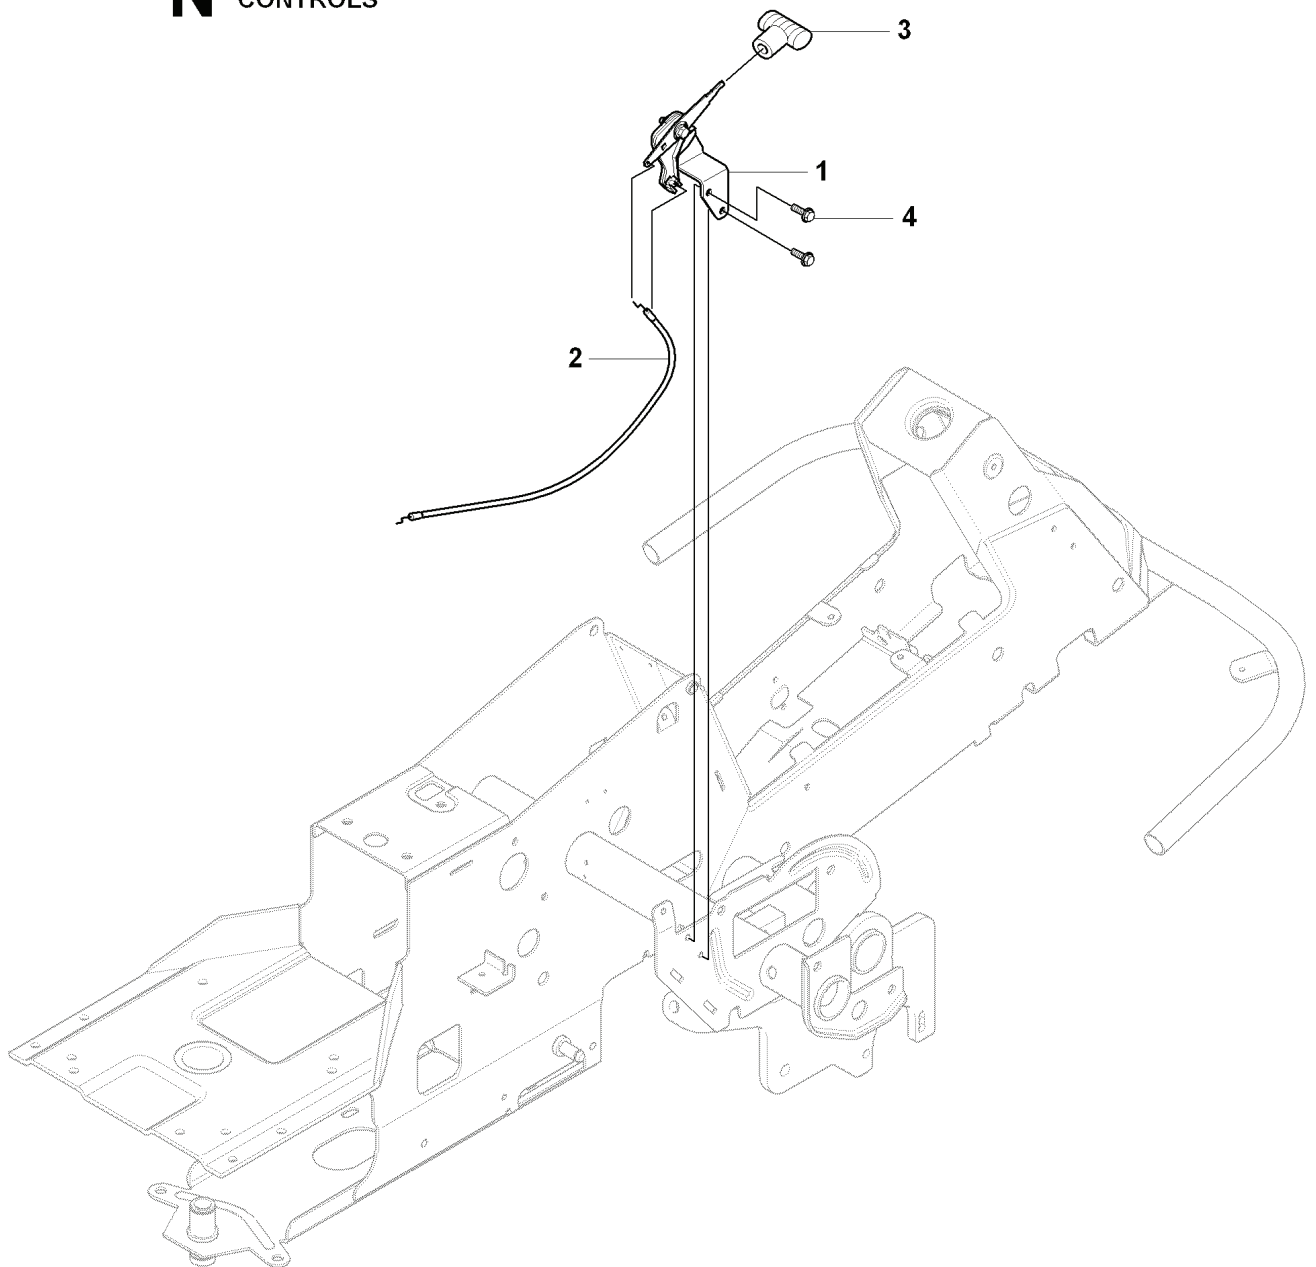

RIDER 175 AWD, 965105001, 2007-01

SPARE PARTS LIST

E 965 10 50-01 RIDER R175AWD
MOWER LIFT

REF.	PART NO.	DESCRIPTION	REMARK	QTY.	KIT
1	501018601	LIFTING LEVER ASSY		1	
2	506556501	BEARING		2	
3	506905301	PEN		1	
4	721125930	GROOVED PIN		1	
5	721618301	SPLIT PIN		1	
6	506784301	LINK ASSY		1	
7	725249751	SCREW		1	
8	731232051	HEXAGON NUT		1	
9	506905401	LIFTING ARM		1	
10	725254251	SCREW EHHM		1	
11	732252201	HEXAGON LOCKING NUT		1	
12	506916801	SPRING		1	
13	506905601	OFFSET PULLEY		2	
14	506905701	SHAFT		1	
15	506905702	SHAFT		1	
16	735311820	E-CLIP		2	
17	506554607	CHAIN		1	
18	506554701	LINKAGE		1	
19	506905901	CHAIN STOP		1	
20	721618701	SPLIT PIN		1	
21	544456901	CONNECTION ROD		1	
22	721618301	SPLIT PIN		1	
23	544378601	LINK		1	
24	735311420	E-CLIP		1	
25	544448801	CONNECTION ROD		1	
26	734116441	WASHER		1	
27	721618301	SPLIT PIN		1	

N 965 10 50-01 RIDER R175AWD
CONTROLS

REF.	PART NO.	DESCRIPTION	REMARK	QTY.	KIT
1	544301501	THROTTLE CONTROL ASSY		1	
2	544301701	WIRE		1	
3	506889101	KNOB		1	
4	725236861	SCREW EHIHFT		2	

J2 965 10 50-01 RIDER R175AWD
CHASSIS, REAR

C1 965 10 50-01 RIDER R175AWD
COVER

REF.	PART NO.	DESCRIPTION	REMARK	QTY.	KIT
4	544245002	ENGINE HOOD ASSY		1	
5	506599501	BUTTON		1	
6	506599601	GUMMISTROPP		1	
13	544373901	COVER		1	
14	544400501	SCREW		2	