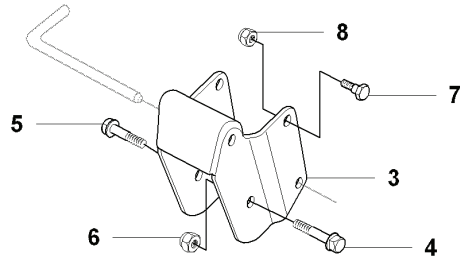

U 965 10 50-01 RIDER R175AWD
965 07 84-01 MOWER DECK, COMBI 103

REF.	PART NO.	DESCRIPTION	REMARK	QTY.	KIT
1	506929001	LABEL		1	
2	535437401	LABEL WARNING		1	
3	535431301	LÄNKRÖRRSINFÄSTN.KPL		1	
4	725254251	SCREW EHHM		1	
5	725253671	SCREW EHHM		1	
6	732252201	HEXAGON LOCKING NUT		2	
7	506597401	SCREW EHHFM		2	
8	732211801	LOCK NUT		2	
9	965078401	CUTTING DECK		1