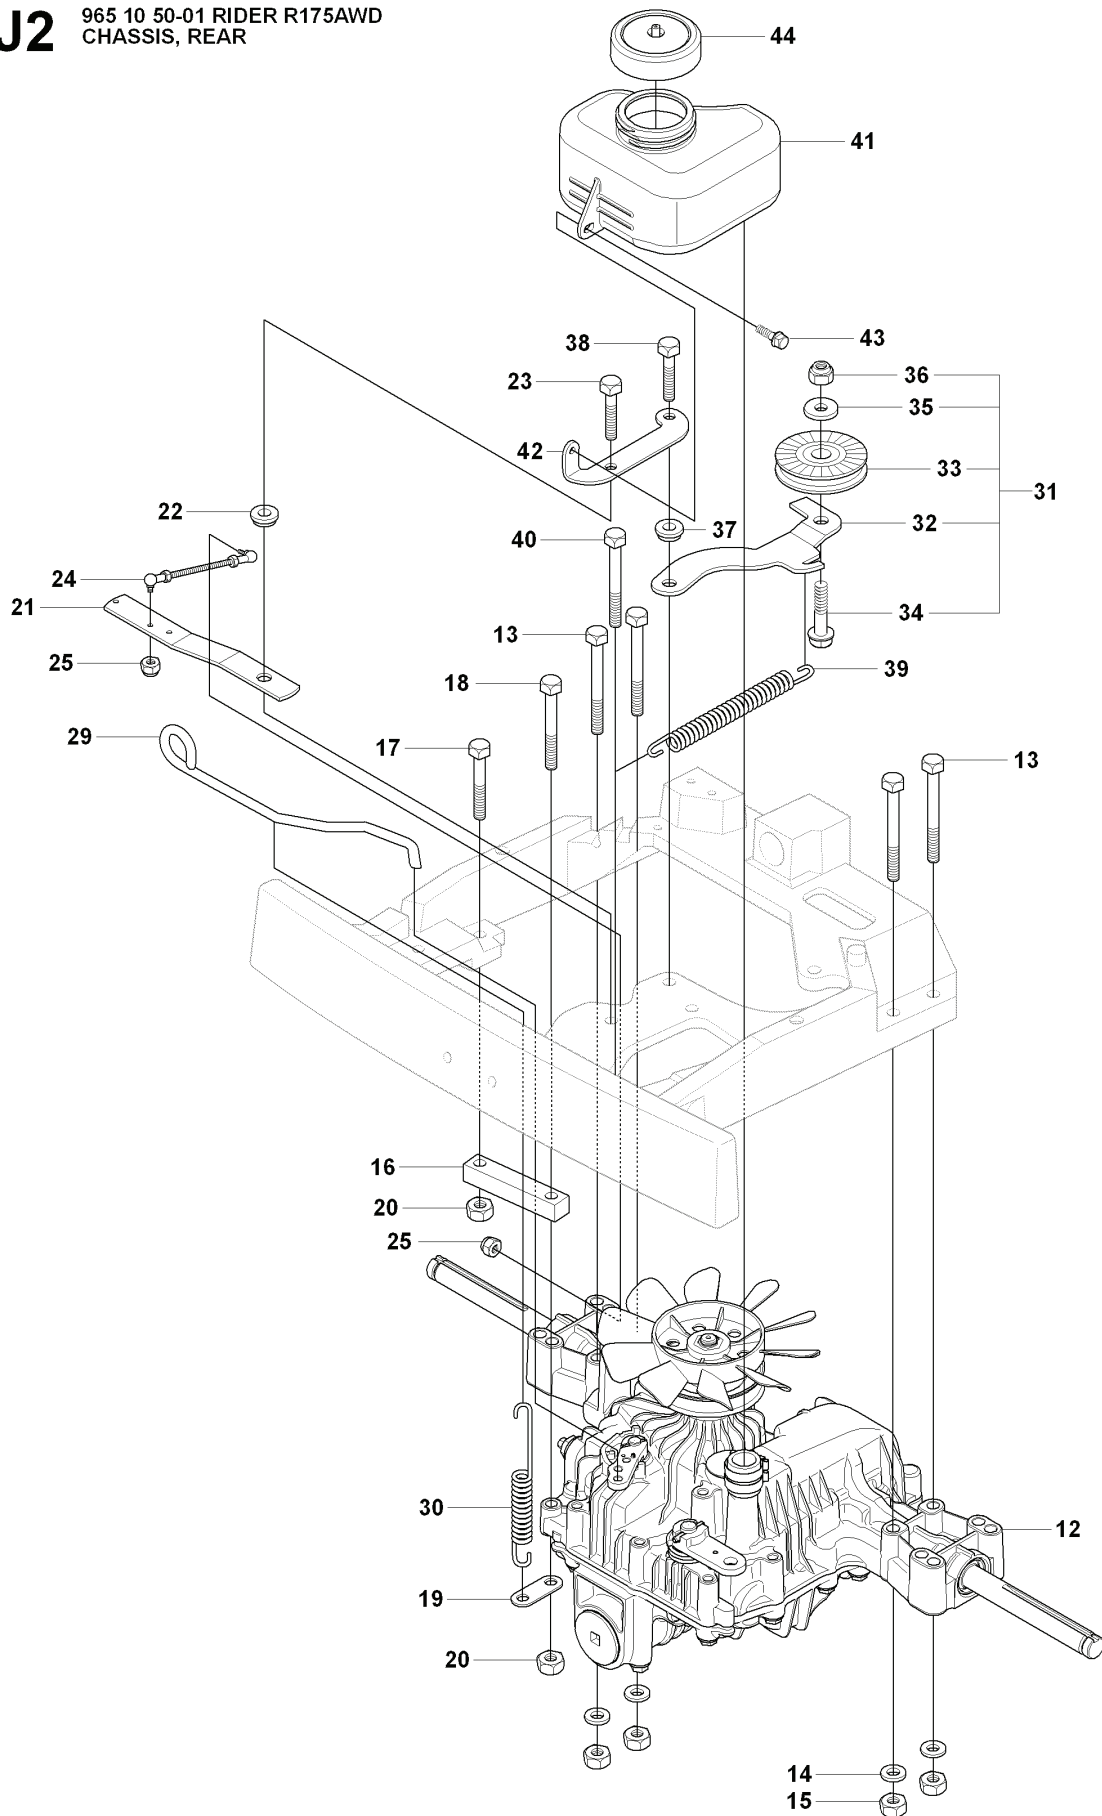

RIDER 175 AWD, 965105001, 2007-01

SPARE PARTS LIST

E 965 10 50-01 RIDER R175AWD
MOWER LIFT

REF.	PART NO.	DESCRIPTION	REMARK	QTY.	KIT
1	501018601	LIFTING LEVER ASSY		1	
2	506556501	BEARING		2	
3	506905301	PEN		1	
4	721125930	GROOVED PIN		1	
5	721618301	SPLIT PIN		1	
6	506784301	LINK ASSY		1	
7	725249751	SCREW		1	
8	731232051	HEXAGON NUT		1	
9	506905401	LIFTING ARM		1	
10	725254251	SCREW EHHM		1	
11	732252201	HEXAGON LOCKING NUT		1	
12	506916801	SPRING		1	
13	506905601	OFFSET PULLEY		2	
14	506905701	SHAFT		1	
15	506905702	SHAFT		1	
16	735311820	E-CLIP		2	
17	506554607	CHAIN		1	
18	506554701	LINKAGE		1	
19	506905901	CHAIN STOP		1	
20	721618701	SPLIT PIN		1	
21	544456901	CONNECTION ROD		1	
22	721618301	SPLIT PIN		1	
23	544378601	LINK		1	
24	735311420	E-CLIP		1	
25	544448801	CONNECTION ROD		1	
26	734116441	WASHER		1	
27	721618301	SPLIT PIN		1	

N 965 10 50-01 RIDER R175AWD
CONTROLS

REF.	PART NO.	DESCRIPTION	REMARK	QTY.	KIT
1	544301501	THROTTLE CONTROL ASSY		1	
2	544301701	WIRE		1	
3	506889101	KNOB		1	
4	725236861	SCREW EHIHFT		2	

J2 965 10 50-01 RIDER R175AWD
CHASSIS, REAR

REF.	PART NO.	DESCRIPTION	REMARK	QTY.	KIT
12	544116101	TRANSMISSION		1	
13	725246751	SCREW EHHM		4	
14	734116401	WASHER		4	
15	731231801	HEXAGON NUT		4	
16	506987201	MOMENTFÄSTE		1	
17	725245951	SCREW EHHM		1	
18	725246251	SCREW EHHM		1	
19	506599301	LINK		1	
20	731231801	HEXAGON NUT		2	
21	506987403	LEVER		1	
22	506918702	WASHER		1	
23	725245151	SCREW		1	
24	506987501	ADJUSTMENT ROD		1	
25	732211401	LOCK NUT		2	
29	506988201	FRIKOPPLINGSSTÅNG		1	
30	506834301	SPRING		1	
31	506988401	BELT TENSIONER ASSY		1	
32	506988501	BELT TENSIONER		1	
33	506946901	PULLEY		1	
34	725245551	SCREW		1	
35	734116441	WASHER		1	
36	732211801	LOCK NUT		1	
37	506918702	WASHER		1	
38	725245151	SCREW		1	
39	506988601	SPRING		1	
40	725246451	SCREW EHHM		1	
41	544100101	EXPANSION TANK		1	
42	544121701	BRACKET		1	
43	725236461	SCREW EHHFT		1	
44	506673301	TANK CAP ASSY		1	