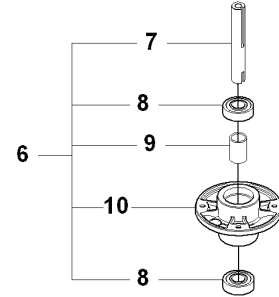

C3 965 10 50-01 RIDER R175AWD
COVER

REF.	PART NO.	DESCRIPTION	REMARK	QTY.	KIT
7	535502501	CONTROL COVER		1	
8	544400501	SCREW		1	
9	544332103	CONTROL COVER		1	
10	544332202	COVER		1	
11	535429101	SPRING NUT		1	
12	544400501	SCREW		4	

X2

965 07 85-01 COMBI 112
MOWER DECK

Yttre.
Outer.
Exterieur.
Äusser.
Ulko.

Mitten.
Centre.
Centre.
Zentrum.
Keski.

76
Combi 112

75

REF.	PART NO.	DESCRIPTION	REMARK	QTY.	KIT
1	544113003	CUTTING DECK		1	
2	544113101	CUTTING DECK		1	
3	506916201	NUT		3	
4	544449301	PLUG		1	
5	506570104	SCREW EHHFM		3	
6	544065901	BLADE HOUSING ASSY		2	
7	544067902	SHAFT		1	
8	738230434	BALL BEARING		2	
9	544068001	SPACING SLEEVE		1	
10	544067801	BEARING HOUSING		1	
11	544065902	BLADE HOUSING ASSY		1	
12	544067901	SHAFT		1	
13	738230434	BALL BEARING		2	
14	544068001	SPACING SLEEVE		1	
15	544067801	BEARING HOUSING		1	
16	535423801	SCREW RSQM		12	
17	734116401	WASHER		12	
18	732211801	LOCK NUT		12	
19	506922101	PULLEY		3	
20	506533501	PARALLEL KEY		7	
21	544068002	SPACING SLEEVE		1	
22	506778601	PULLEY		1	
23	734117441	WASHER		3	
24	544114101	SCREW EHHM		3	
25	535504202	ADAPTER		3	
26	504188110	BLADE		3	
27	506792301	KNIFE PLATE		3	
28	544114101	SCREW EHHM		3	
29	506540701	BELT TENSIONER ASSY		1	
30	506519501	SPÄNNARM KPL.		1	
31	506532701	PULLEY		1	
32	734116441	WASHER		1	
33	506558302	SCREW EHHFT		1	
34	506918702	WASHER		1	
35	725245171	SCREW EHHM		1	
36	732211801	LOCK NUT		1	
37	506533101	SPRING		1	
38	535411901	BELT		1	
39	544096201	BELT COVER		1	
40	506982601	SCREW		2	
41	506559701	WASHER		2	
75	506789701	LABEL		1	
76	544238105	LABEL		1	