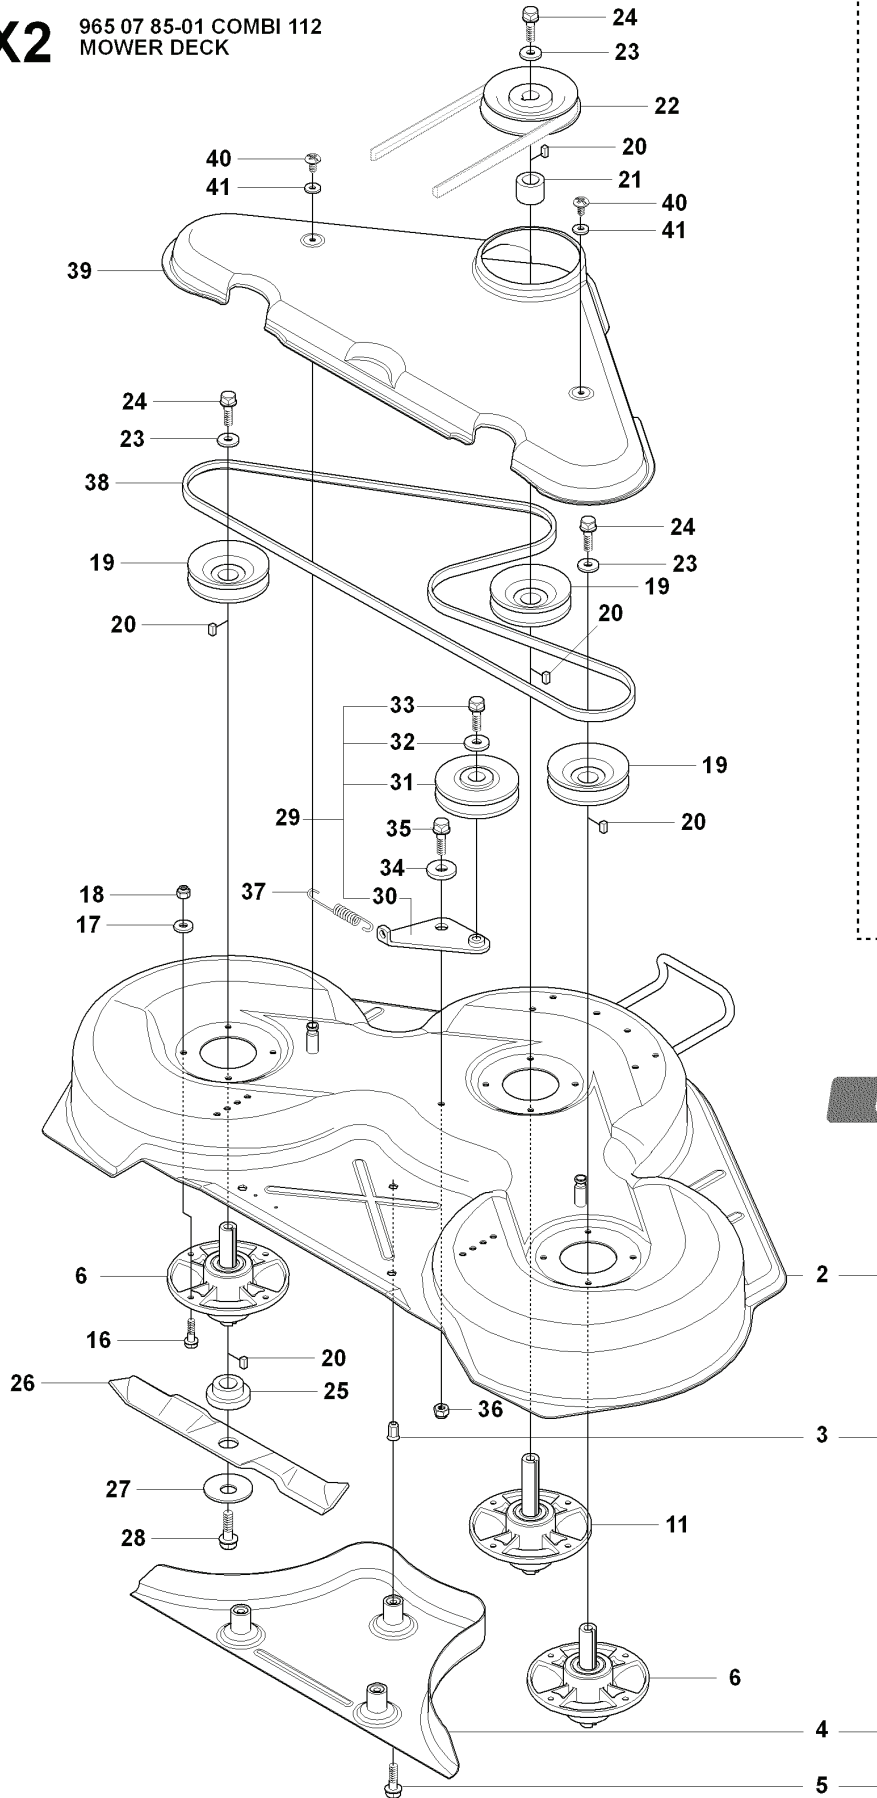

X2

965 07 85-01 COMBI 112
MOWER DECK

Yttre.
Outer.
Exterieur.
Äusser.
Ulko.

REF.	PART NO.	DESCRIPTION	REMARK	QTY.	KIT
1	544113003	CUTTING DECK		1	
2	544113101	CUTTING DECK		1	
3	506916201	NUT		3	
4	544449301	PLUG		1	
5	506570104	SCREW EHHFM		3	
6	544065901	BLADE HOUSING ASSY		2	
7	544067902	SHAFT		1	
8	738230434	BALL BEARING		2	
9	544068001	SPACING SLEEVE		1	
10	544067801	BEARING HOUSING		1	
11	544065902	BLADE HOUSING ASSY		1	
12	544067901	SHAFT		1	
13	738230434	BALL BEARING		2	
14	544068001	SPACING SLEEVE		1	
15	544067801	BEARING HOUSING		1	
16	535423801	SCREW RSQM		12	
17	734116401	WASHER		12	
18	732211801	LOCK NUT		12	
19	506922101	PULLEY		3	
20	506533501	PARALLEL KEY		7	
21	544068002	SPACING SLEEVE		1	
22	506778601	PULLEY		1	
23	734117441	WASHER		3	
24	544114101	SCREW EHHM		3	
25	535504202	ADAPTER		3	
26	504188110	BLADE		3	
27	506792301	KNIFE PLATE		3	
28	544114101	SCREW EHHM		3	
29	506540701	BELT TENSIONER ASSY		1	
30	506519501	SPÄNNARM KPL.		1	
31	506532701	PULLEY		1	
32	734116441	WASHER		1	
33	506558302	SCREW EHHFT		1	
34	506918702	WASHER		1	
35	725245171	SCREW EHHM		1	
36	732211801	LOCK NUT		1	
37	506533101	SPRING		1	
38	535411901	BELT		1	
39	544096201	BELT COVER		1	
40	506982601	SCREW		2	
41	506559701	WASHER		2	
75	506789701	LABEL		1	
76	544238105	LABEL		1