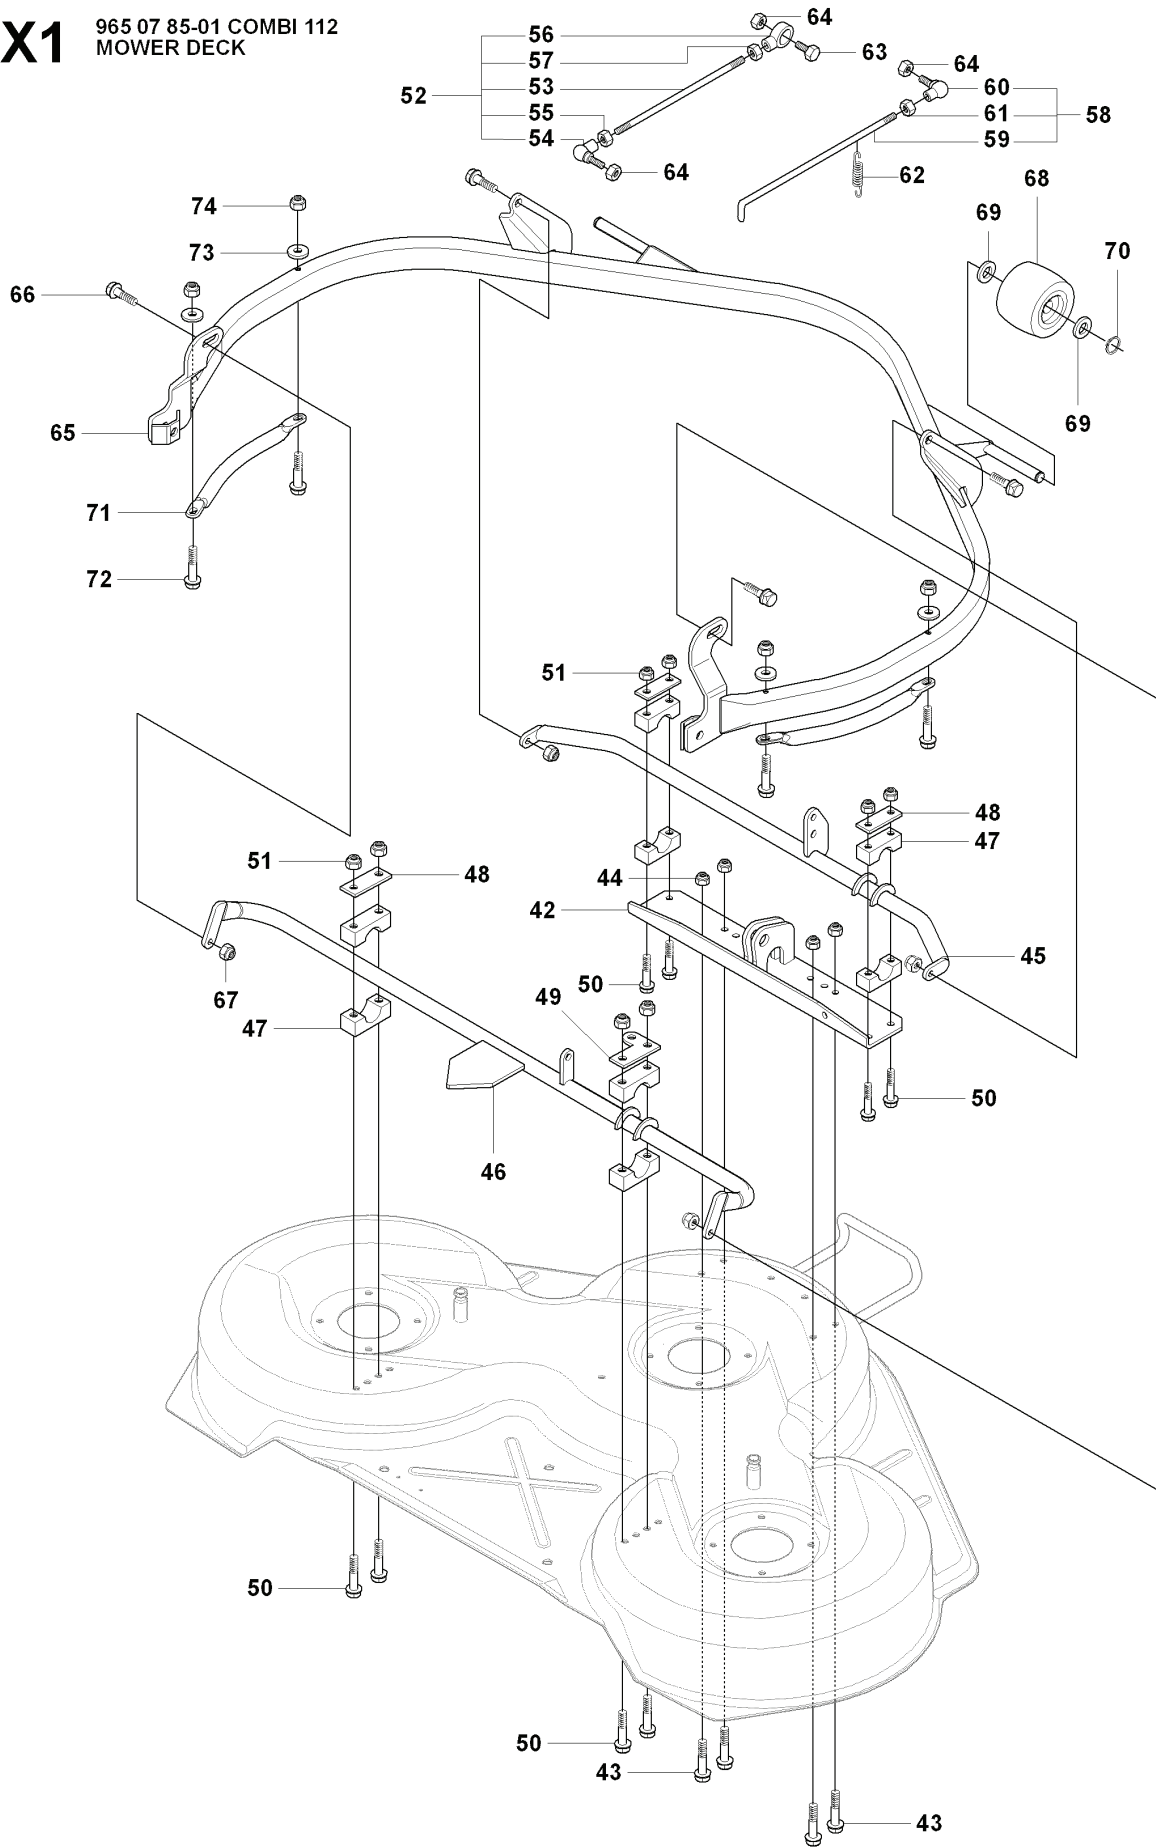

X1 965 07 85-01 COMBI 112
MOWER DECK

REF.	PART NO.	DESCRIPTION	REMARK	QTY.	KIT
42	535423001	BRACKET		1	
43	725245171	SCREW EHHM		4	
44	732211801	LOCK NUT		4	
45	535430601	FRONT CROSS TUBE ASS		1	
46	535431201	REAR CROSS TUBES ASS		1	
47	506869601	BEARING		8	
48	506813801	REINFORCING PLATE		3	
49	506979101	SERVICEBRICKA		1	
50	725246151	SCREW EHHM		8	
51	732211801	LOCK NUT		8	
52	506933904	PARALLEL ROD ASSY		1	
53	506814906	ROD		1	
54	506789901	VINKELLÄNK DIN 71802		1	
55	506897601	NUT		1	
56	506951701	ROD END		1	
57	731232051	HEXAGON NUT		1	
58	506941206	CLUTCH ROD ASSY		1	
59	506941306	CONNECTION ROD		1	
60	506789901	VINKELLÄNK DIN 71802		1	
61	506897601	NUT		1	
62	506535603	DRAW SPRING		1	
63	725249571	SCREW EHHM		1	
64	732212051	NUT		3	
65	535412302	PROTECTIVE TUBING		1	
66	506597401	SCREW EHHFM		4	
67	732211801	LOCK NUT		4	
68	506963001	WHEEL ASSY		2	
69	535464101	WASHER		4	
70	735311700	CIRCLIP		2	
71	535476301	SIDE RAIL		2	
72	727638301	SCREW RSQM		4	
73	734115601	WASHER		4	
74	732211601	LOCK NUT		4