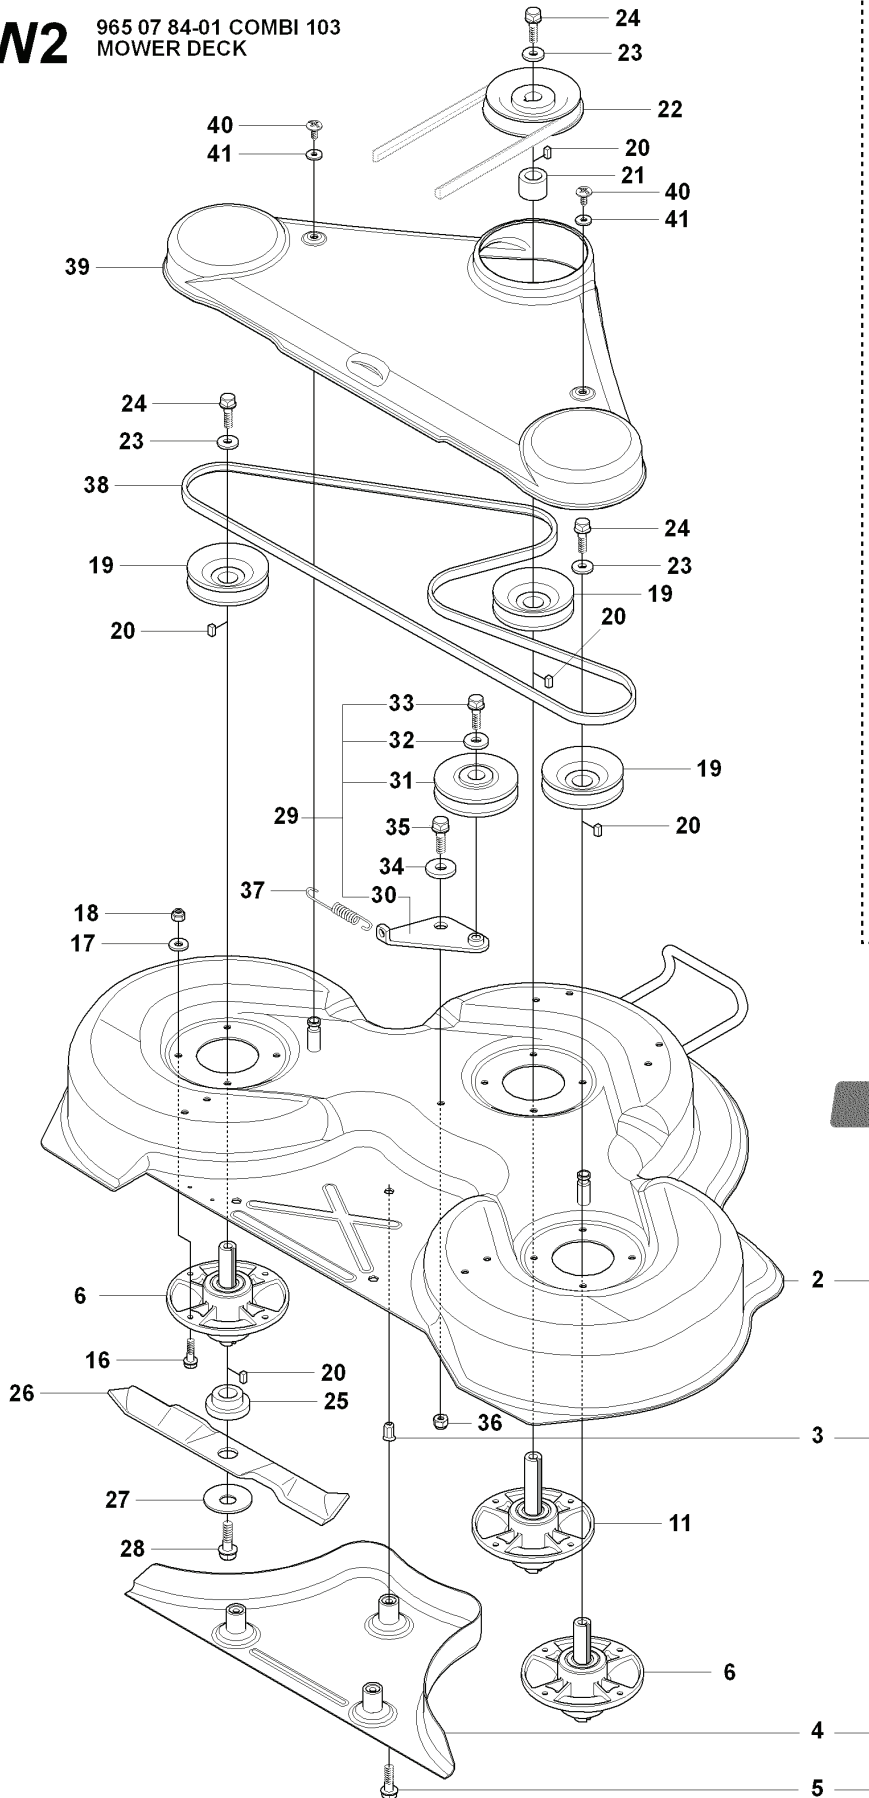

W2 965 07 84-01 COMBI 103
MOWER DECK

REF.	PART NO.	DESCRIPTION	REMARK	QTY.	KIT
1	544112903	CUTTING DECK		1	
2	544112801	CUTTING DECK		1	
3	506916201	NUT		3	
4	544449201	PLUG		1	
5	506570104	SCREW EHHFM		3	
6	544065901	BLADE HOUSING ASSY		2	
7	544067902	SHAFT		1	
8	738230434	BALL BEARING		2	
9	544068001	SPACING SLEEVE		1	
10	544067801	BEARING HOUSING		1	
11	544065902	BLADE HOUSING ASSY		1	
12	544067901	SHAFT		1	
13	738230434	BALL BEARING		2	
14	544068001	SPACING SLEEVE		1	
15	544067801	BEARING HOUSING		1	
16	535423801	SCREW RSQM		12	
17	734116401	WASHER		12	
18	732211801	LOCK NUT		12	
19	506922101	PULLEY		3	
20	506533501	PARALLEL KEY		7	
21	544068002	SPACING SLEEVE		1	
22	506778601	PULLEY		1	
23	734117441	WASHER		3	
24	544114101	SCREW EHHM		3	
25	535504202	ADAPTER		3	
26	504188210	BLADE		3	
27	506792301	KNIFE PLATE		3	
28	544114101	SCREW EHHM		3	
29	506540701	BELT TENSIONER ASSY		1	
30	506519501	SPÄNNARM KPL.		1	
31	506532701	PULLEY		1	
32	734116441	WASHER		1	
33	506558302	SCREW EHHFT		1	
34	506918702	WASHER		1	
35	725245171	SCREW EHHM		1	
36	732211801	LOCK NUT		1	
37	506533101	SPRING		1	
38	506768501	BELT		1	
39	544096101	BELT COVER		1	
40	506982601	SCREW		2	
41	506559701	WASHER		2	
75	506789701	LABEL		1	
76	544238103	LABEL		1