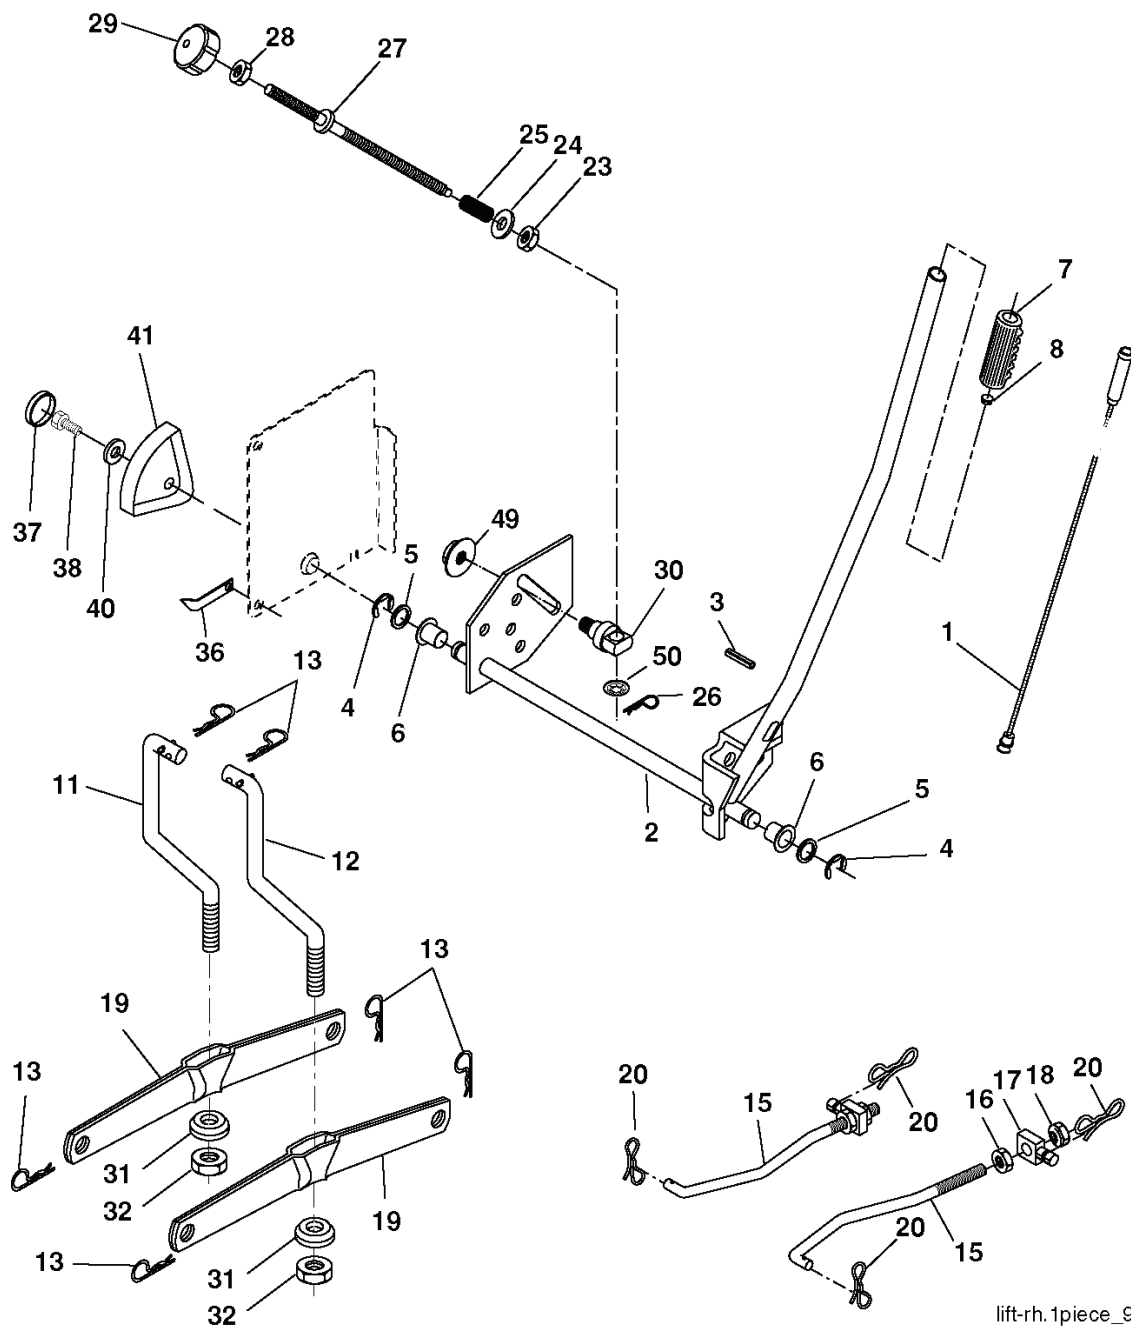

REF.	PART NO.	DESCRIPTION	REMARK	QTY.	KIT
1	532400108	HOUSING		1	
2	872140506	BOLT		1	
3	532165569	BRACKET		1	
4	532165558	BRACKET		1	
5	532124670	RETAINER RING		1	
6	532165557	ROD		1	
8	532181712	BOLT		1	
9	810030600	WASHER		1	
10	532140296	WASHER		1	
11	532186385	BLADE		1	
13	532137645	SHAFT		1	
14	532128774	BEARING HOUSING		1	
15	532110485	BEARING		1	
16	532186386	BLADE		1	
17	872140610	BOLT		1	
18	872110606	BOLT		1	
19	532132827	SPEC. BOLT		1	
20	532181713	BOLT		1	
21	873680500	NUT		1	
22	532199590	BRACKET		1	
23	532165446	PLATE		1	
24	532165242	BRACKET		1	
25	532165244	BRACKET		1	
26	532400110	SUPPORT		1	
27	532165568	BRACKET		1	
28	532165567	BRACKET		1	
30	532173984	SCREW		1	
31	532187690	WASHER		1	
32	532153532	PULLEY		1	
33	532400234	NUT		1	
34	532400107	BRACKET		1	
35	532400106	BRACKET		1	
36	532146763	PULLEY		1	
40	873680600	NUT		1	
41	873900600	NUT		1	
44	532175538	COVER		1	
45	532175539	COVER		1	
46	532137729	SCREW		1	
55	532199498	ARM		1	
56	532165723	SPACER		1	
61	532165945	SPRING		1	
68	532402008	BELT		1	
69	532165482	SHAFT		1	
84	532156085	BELT GUIDE		1	
116	532193406	BOLT		1	
117	532174873	WHEEL		1	
118	873930600	NUT		1	
119	819132012	WASHER		1	
124	872110612	BOLT		1	
130	872110506	BOLT		1	
131	532165661	PIPE		1	
254	817000616	SCREW		1	
295	532412171	PLATE		1	
296	872140406	BOLT		1	
297	873930400	NUT		1	
--	532181857	BEARING HOUSING		1	
--	532181858	BEARING HOUSING		1	
--	532413929	CUTTING DECK		1	

lift-rh.1piece_9