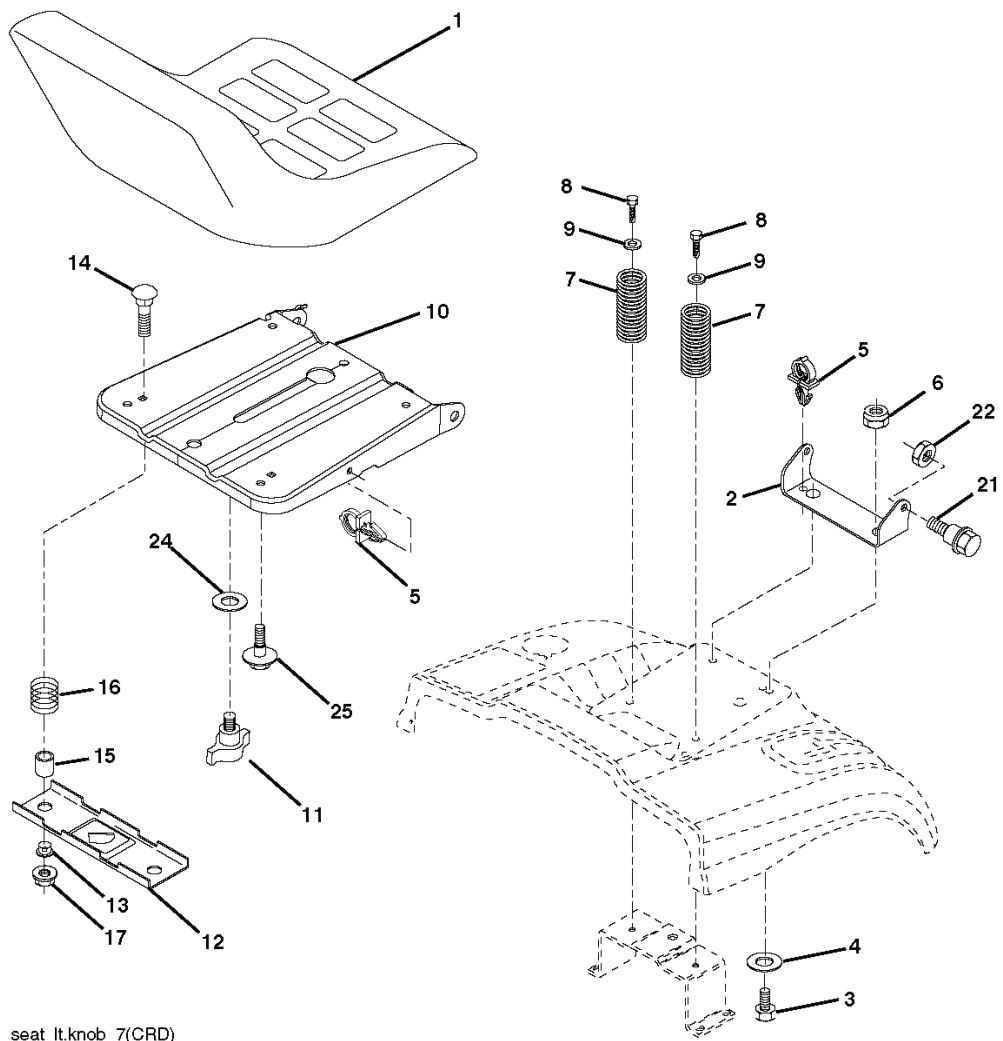

seat_lt.knob_7(CRD)

REF.	PART NO.	DESCRIPTION	REMARK	QTY.	KIT
1	532188715	SIEGE CONDUCTEUR		1	
2	532140551	BRACKET		1	
3	871110616	SCREW		1	
4	819131610	WASHER		1	
5	532145006	CLIP		1	
6	873800600	NUT		1	
7	532124181	SPRING		1	
8	817000616	SCREW		1	
9	819131614	WASHER		1	
10	532195530	BERCEAU DE SIEGE CONDUCTEUR		1	
11	532166369	WING NUT		1	
12	532174648	BRACKET		1	
13	532121248	BUSHING		1	
14	872050412	BOLT		1	
15	532121249	SPACER		1	
16	532123740	SPRING		1	
17	532123976	LOCKNUT		1	
21	532171852	BOLT		1	
22	873800500	LOCK NUT		1	
24	819171912	WASHER		1	
25	532127018	BOLT		1	
	PART NO.		REMARK		KIT