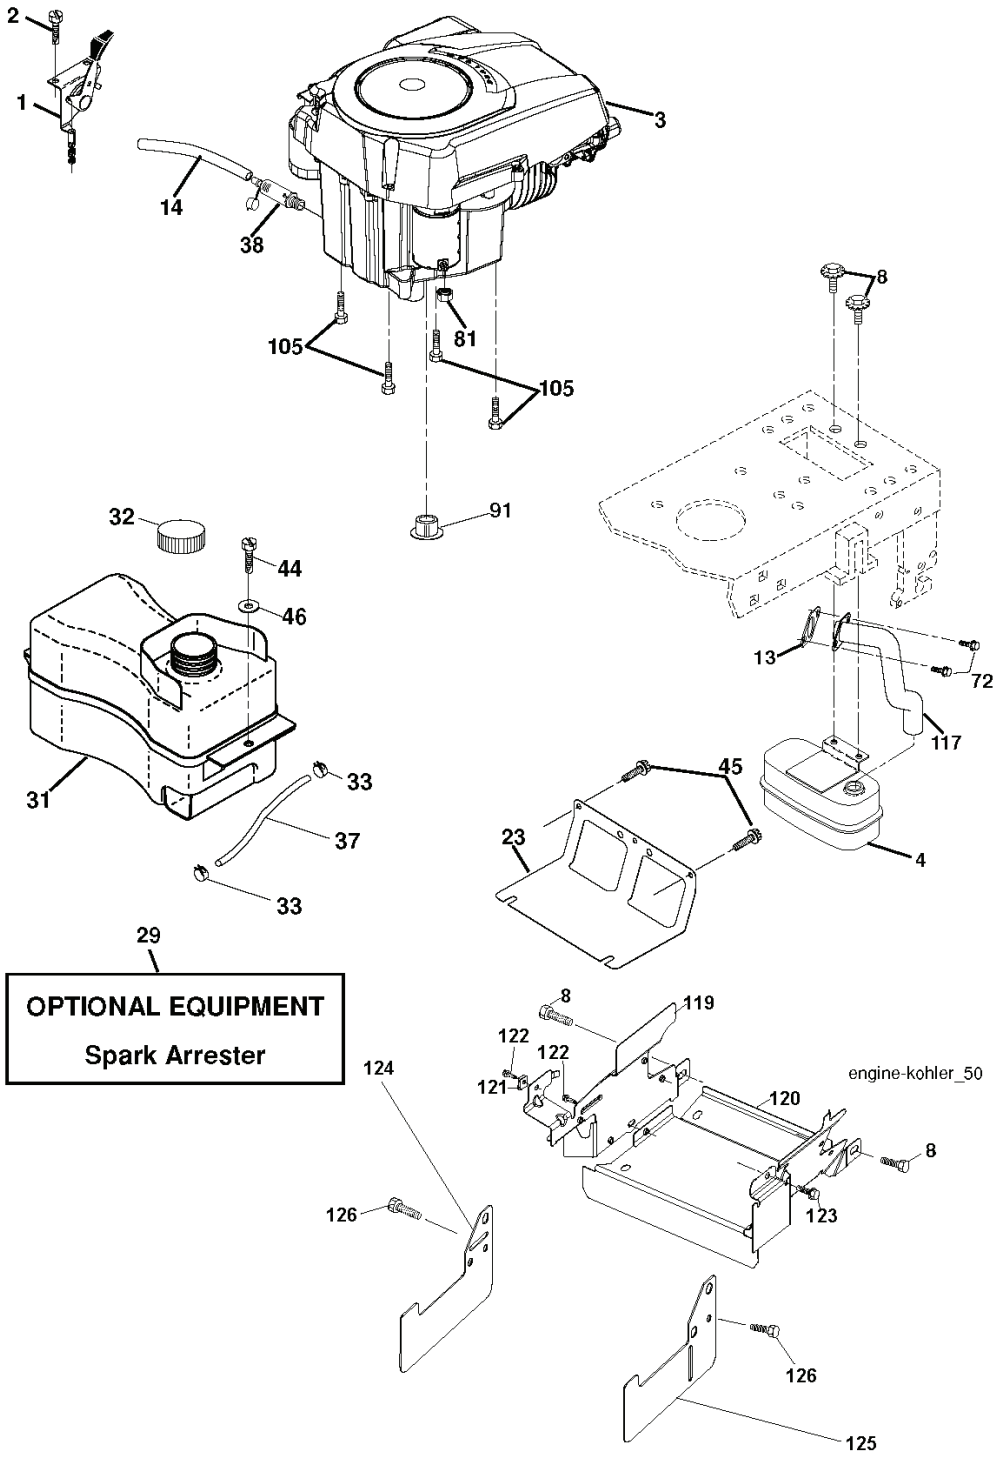

REF.	PART NO.	DESCRIPTION	REMARK	QTY.	KIT
1	532144927	BATTERY		1	
2	874760412	BOLT		1	
16	532176138	MICRO SWITCH		1	
21	532400252	HARNESS		1	
22	532004152	BULB		1	
24	532124780	CABLE		1	
25	532165987	CABLE		1	
26	532175158	FUSE		1	
27	873510400	NUT		1	
28	532127725	CABLE		1	
29	532192749	SWITCH.SEAT.DP W/RAMPS		1	
30	532193350	IGNITION MODULE		1	
33	532140401	KEY		1	
34	532110712	SWITCH		1	
40	532197434	CABLE ASSY		1	
41	871110408	BOLT		1	
42	532131563	COVER		1	
43	532192507	SOLENOID		1	
46	532411115	PLUG		1	
48	532140844	ADAPTER		1	
50	532174651	SWITCH		1	
52	532141940	WIRE		1	
58	532169419	BUZZER		1	
59	532180379	SWITCH FBI		1	
66	817490608	SCREW		1	
79	532175242	HOLDER		1	
81	532109748	RELAY		1	
92	532196615	CABLE ASSY		1	
93	532192540	SCREW		1	
94	532191834	MODULE.REVERSE.ROS		1	
101	532198317	CABLE		1