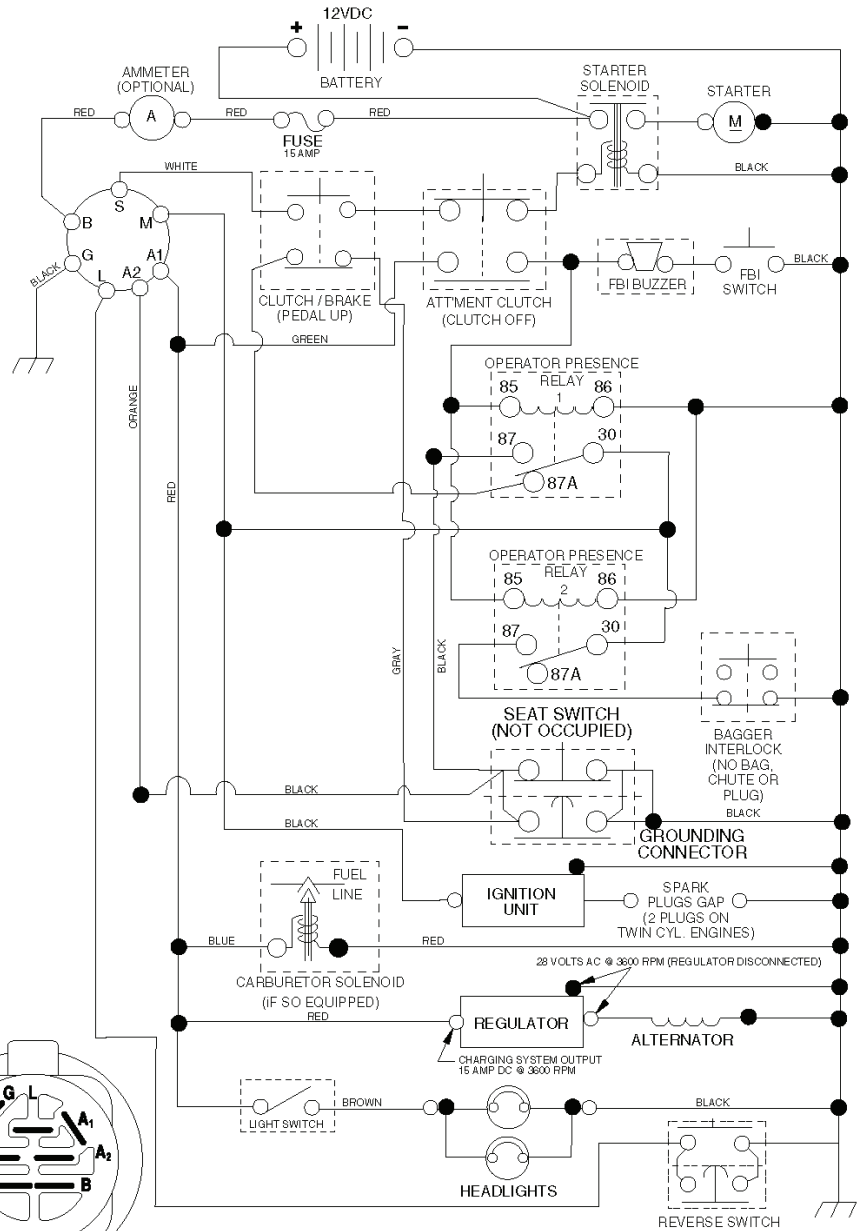

03050_197436 (WITH LIGHTS)

IGNITION SWITCH

POSITION	CIRCUIT "MAKE"
OFF	M+G+A1
RUN/OVERRIDE	B+A1
RUN	B+A1 L+A2
START	B + S + A1

03050

WIRING INSULATED CLIPS

NOTE: IF WIRING INSULATED CLIPS WERE REMOVED FOR SERVICING OF UNIT, THEY SHOULD BE REPLACED TO PROPERLY SECURE YOUR WIRING.

REMOVABLE CONNECTIONS

NON-REMOVABLE CONNECTIONS

RELAY