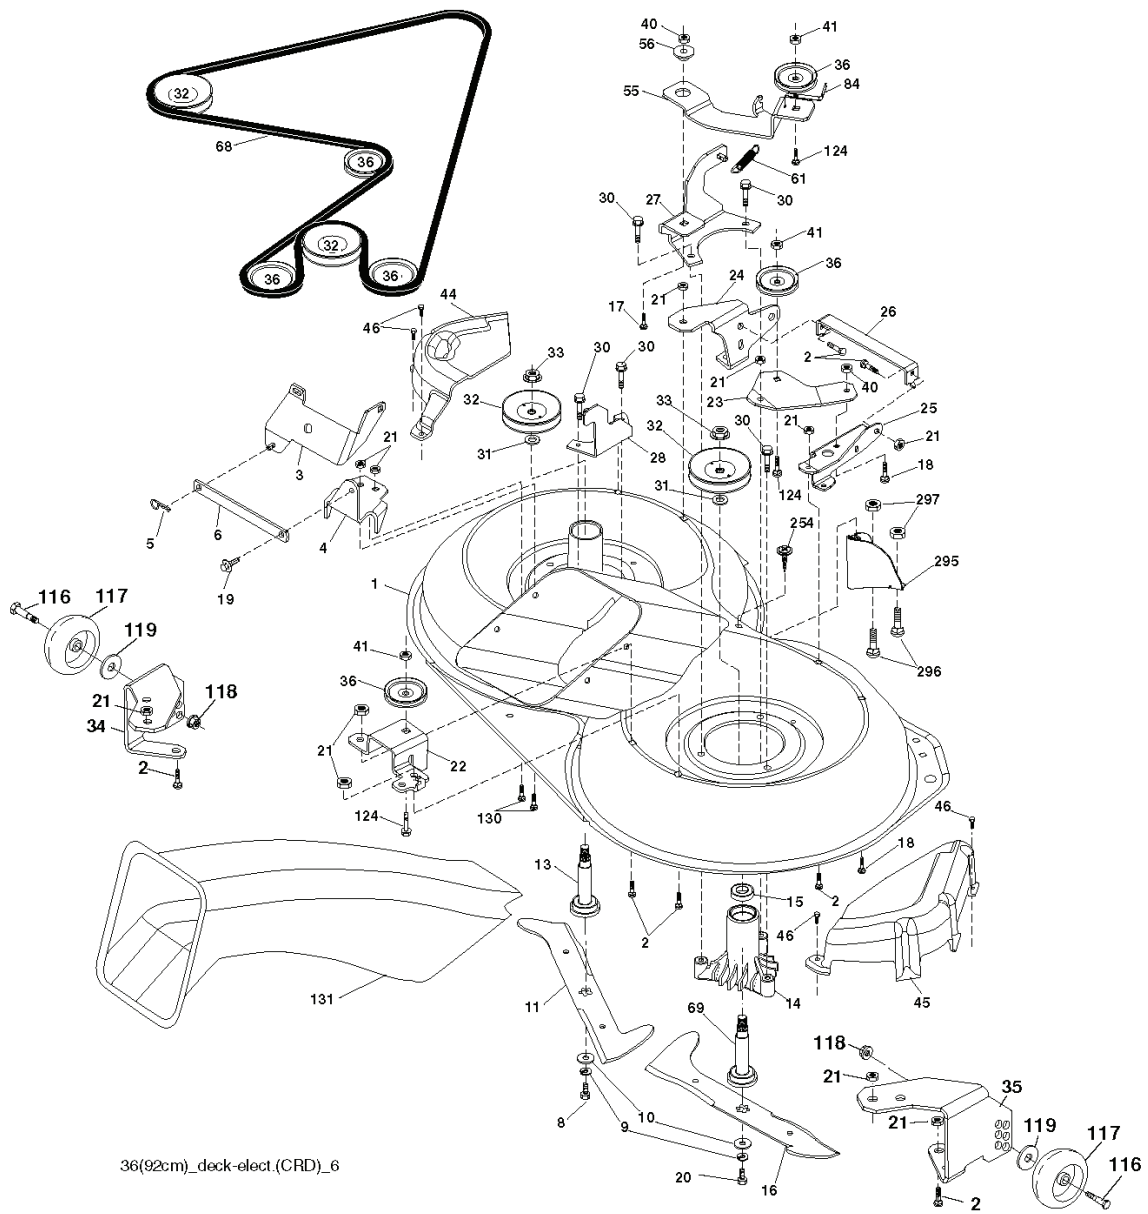

REF.	PART NO.	DESCRIPTION	REMARK	QTY.	KIT
1	532183897	CONTROL		1	
2	532191611	SCREW		1	
3	000000000	W/O DESCRIPTION	Engine Kohler SV470	1	
4	532188655	MUFFLER		1	
8	532171877	BOLT		1	
13	532185909	GASKET		1	
14	532148456	TUBE		1	
23	532169837	HEAT SHIELD		1	
29	532137180	SPARK ARRESTER KIT		1	
31	532407545	FUEL TANK		1	
32	532197725	PLUG		1	
33	532123487	HOSE CLAMP		1	
37	532137040	HOSE		1	
38	532181654	PLUG		1	
44	817670412	SCREW		1	
45	817000612	SCREW		1	
46	819091416	WASHER		1	
72	532192334	SCREW		1	
81	873510400	NUT		1	
91	532187495	BUSHING		1	
105	817120616	SCREW		1	
117	532188654	TUBE EXHAUST		1	
119	532199768	* LENKRAD		1	
120	532199767	GUARD		1	
121	532196688	NUT		1	
122	532137729	SCREW		1	
123	817670508	SCREW		1	
124	532410524	GUARD		1	
125	532410525	GUARD		1	
126	817000512	SCREW		1	

36(92cm)_deck-elect.(CRD)_6