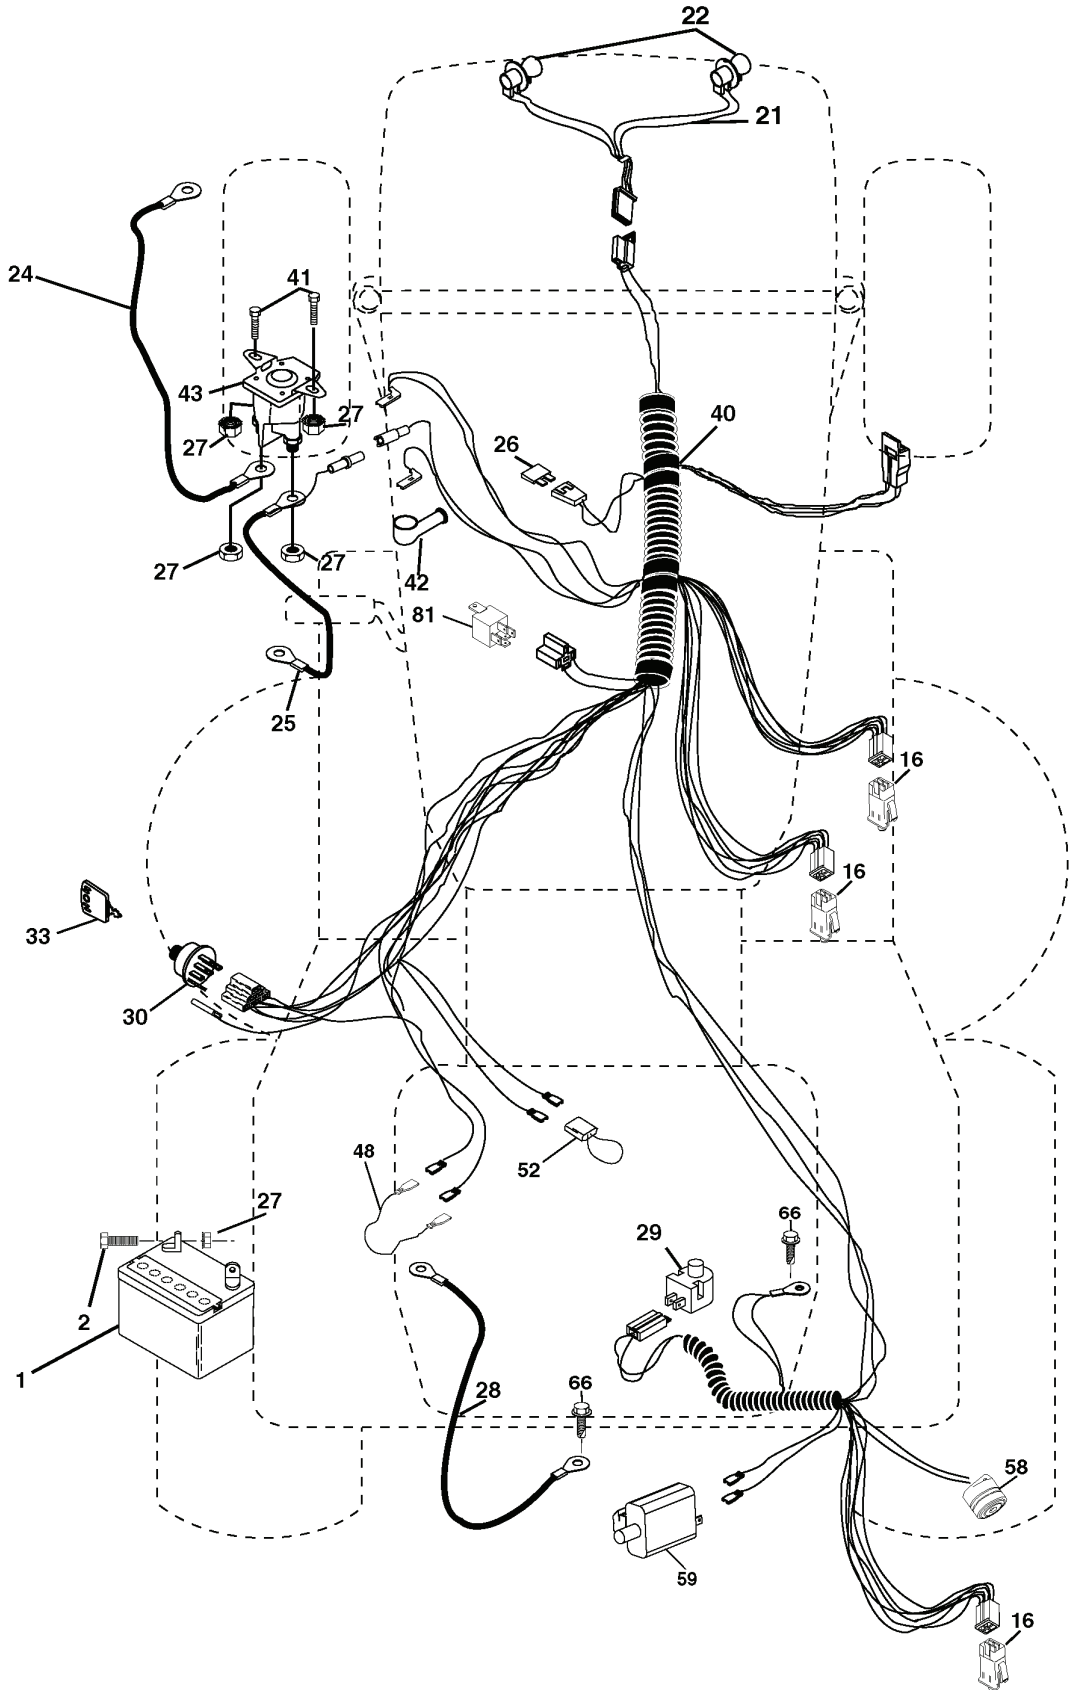

### WHEELS & TIRES

---

REF.	PART NO.	DESCRIPTION	REMARK	QTY.	KIT
1	532059192	CAP VALVE		1	
2	532065139	NIPPLE		1	
3	532106222	TIRE		1	
4	532059904	HOSE		1	
5	532138336	RIM		1	
6	532124957	FITTING		1	
7	532124959	BEARING		1	
8	532138337	RIM SPROCKET		1	
9	532106268	TIRE		1	
10	532124926	HOSE		1	
11	532175039	HUB CAP		1	
--	532144334	SEALING FOAM		1	

# REPAIR PARTS

TRACTOR- -MODEL NO. CT151 (HECT151B) PRODUCT NO. 954 17 02-07  
SEAT ASSEMBLY

seat\_lt.knob\_7(CRD)

---

REF.	PART NO.	DESCRIPTION	REMARK	QTY.	KIT
1	532184992	SEAT		1	
2	532140551	BRACKET		1	
3	871110616	SCREW		1	
4	819131610	WASHER		1	
5	532145006	CLIP		1	
6	873800600	NUT		1	
7	532124181	SPRING		1	
8	817000616	SCREW		1	
9	819131614	WASHER		1	
10	532182493	BRACKET		1	
11	532166369	WING NUT		1	
12	532121246	BRACKET		1	
13	532121248	BUSHING		1	
14	872050412	BOLT		1	
15	532134300	SPACER		1	
16	532121250	SPRING		1	
17	532123976	LOCKNUT		1	
21	532171852	BOLT		1	
22	873800500	LOCK NUT		1	
24	819171912	WASHER		1	
25	532127018	BOLT		1	

# REPAIR PARTS

TRACTOR- -MODEL NO. CT151 (HECT151B) PRODUCT NO. 954 17 02-07  
ELECTRICAL

---

REF.	PART NO.	DESCRIPTION	REMARK	QTY.	KIT
1	532144927	BATTERY		1	
2	874760412	BOLT		1	
16	532176138	MICRO SWITCH		1	
21	532175688	HARNESS		1	
22	532004152	BULB		1	
24	532124780	CABLE		1	
25	532165987	CABLE		1	
26	532175158	FUSE		1	
27	873510400	NUT		1	
28	532127725	CABLE		1	
29	532121305	SWITCH		1	
30	532175566	SWITCH		1	
33	532140401	KEY		1	
40	532188036	HARNESS		1	
41	871110408	BOLT		1	
42	532131563	COVER		1	
43	532178861	SOLENOID		1	
48	532140844	ADAPTER		1	
52	532141940	WIRE		1	
58	532169419	BUZZER		1	
59	532180379	SWITCH FBI		1	
66	817490608	SCREW		1	
81	532109748	RELAY		1	