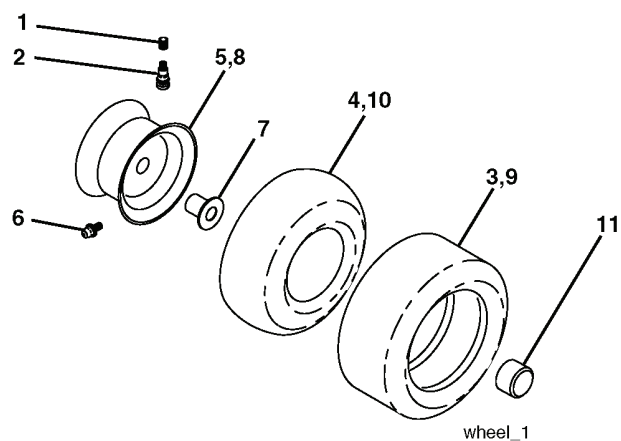

### WHEELS & TIRES

---

REF.	PART NO.	DESCRIPTION	REMARK	QTY.	KIT
1	532059192	CAP VALVE		1	
2	532065139	NIPPLE		1	
3	532106222	TIRE		1	
4	532059904	HOSE		1	
5	532138336	RIM		1	
6	532124957	FITTING		1	
7	532124959	BEARING		1	
8	532138337	RIM SPROCKET		1	
9	532106268	TIRE		1	
10	532124926	HOSE		1	
11	532175039	HUB CAP		1	
--	532144334	SEALING FOAM		1	

# REPAIR PARTS

TRACTOR- -MODEL NO. CT151 (HECT151B) PRODUCT NO. 954 17 02-07  
SEAT ASSEMBLY

seat\_lt.knob\_7(CRD)

---

REF.	PART NO.	DESCRIPTION	REMARK	QTY.	KIT
1	532184992	SEAT		1	
2	532140551	BRACKET		1	
3	871110616	SCREW		1	
4	819131610	WASHER		1	
5	532145006	CLIP		1	
6	873800600	NUT		1	
7	532124181	SPRING		1	
8	817000616	SCREW		1	
9	819131614	WASHER		1	
10	532182493	BRACKET		1	
11	532166369	WING NUT		1	
12	532121246	BRACKET		1	
13	532121248	BUSHING		1	
14	872050412	BOLT		1	
15	532134300	SPACER		1	
16	532121250	SPRING		1	
17	532123976	LOCKNUT		1	
21	532171852	BOLT		1	
22	873800500	LOCK NUT		1	
24	819171912	WASHER		1	
25	532127018	BOLT		1	

---

REF.	PART NO.	DESCRIPTION	REMARK	QTY.	KIT
183	532186007	PULLEY		1	
184	817490644	SCREW		1	
187	817580520	BOLT		1	
203	871170780	BOLT		1	
207	532169845	WASHER		1	
214	532175609	LEVER		1	
215	532175651	ROD		1	
253	532175028	BRACKET		1	
254	817000616	SCREW		1	
255	532175608	SHAFT		1	
258	532178062	CLIP		1	
261	532131494	PULLEY		1	
263	817000612	SCREW		1	
264	532181995	BRACKET		1	
265	532182013	SPACER		1	
266	532182061	PROTECTOR		1	
267	872140626	BOLT		1	
268	532182402	PROTECTOR		1	
275	819131614	WASHER		1	