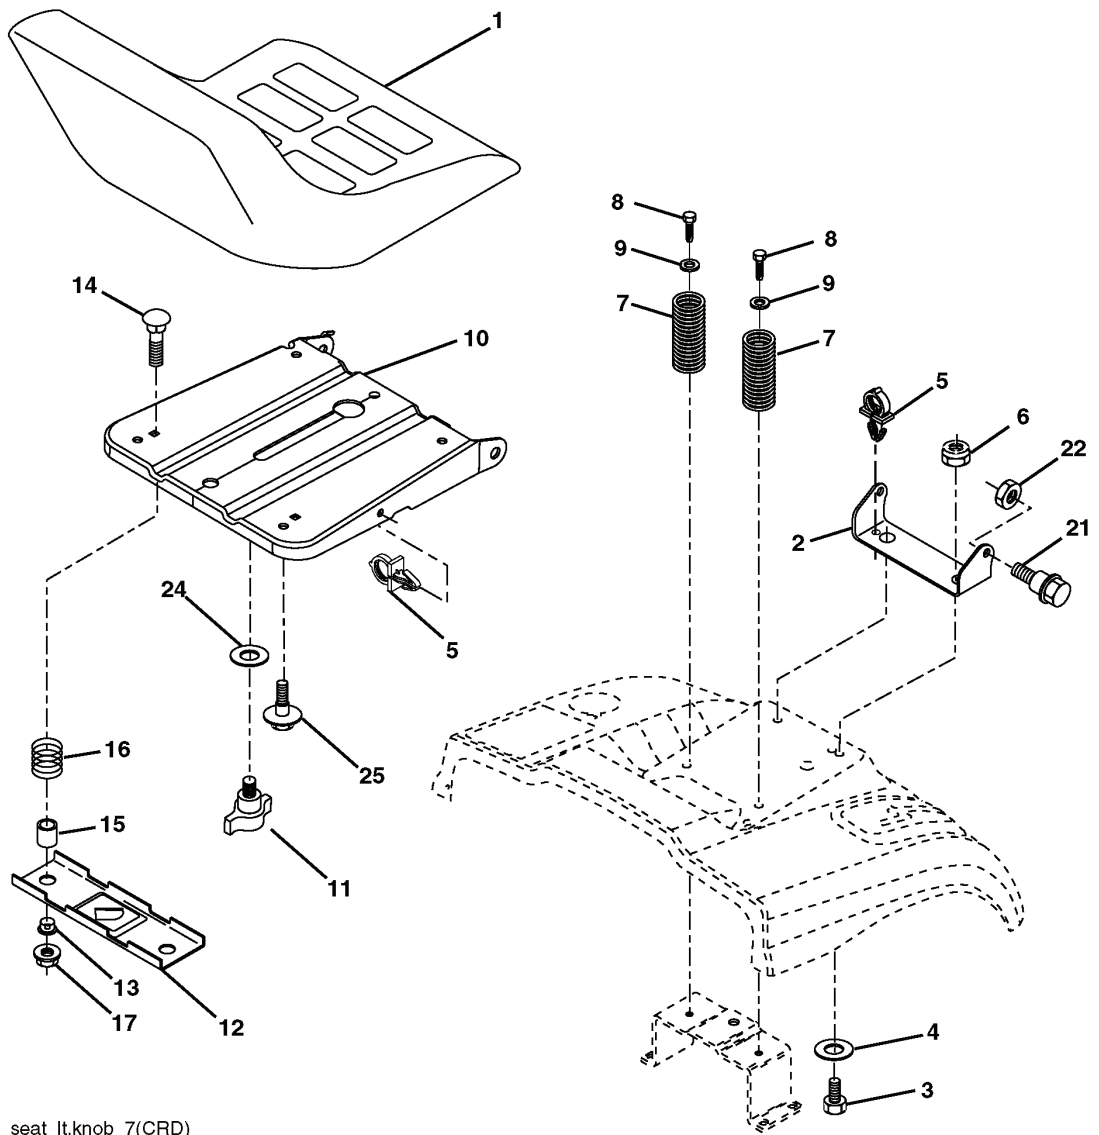

### WHEELS & TIRES

---

REF.	PART NO.	DESCRIPTION	REMARK	QTY.	KIT
1	532059192	CAP VALVE		1	
2	532065139	NIPPLE		1	
3	532106222	TIRE		1	
4	532059904	HOSE		1	
5	532138336	RIM		1	
6	532124957	FITTING		1	
7	532124959	BEARING		1	
8	532138337	RIM SPROCKET		1	
9	532106268	TIRE		1	
10	532124926	HOSE		1	
11	532175039	HUB CAP		1	
--	532144334	SEALING FOAM		1	

# REPAIR PARTS

TRACTOR- -MODEL NO. CT151 (HECT151B) PRODUCT NO. 954 17 02-07  
SEAT ASSEMBLY

seat\_lt.knob\_7(CRD)

---

REF.	PART NO.	DESCRIPTION	REMARK	QTY.	KIT
1	532184992	SEAT		1	
2	532140551	BRACKET		1	
3	871110616	SCREW		1	
4	819131610	WASHER		1	
5	532145006	CLIP		1	
6	873800600	NUT		1	
7	532124181	SPRING		1	
8	817000616	SCREW		1	
9	819131614	WASHER		1	
10	532182493	BRACKET		1	
11	532166369	WING NUT		1	
12	532121246	BRACKET		1	
13	532121248	BUSHING		1	
14	872050412	BOLT		1	
15	532134300	SPACER		1	
16	532121250	SPRING		1	
17	532123976	LOCKNUT		1	
21	532171852	BOLT		1	
22	873800500	LOCK NUT		1	
24	819171912	WASHER		1	
25	532127018	BOLT		1	