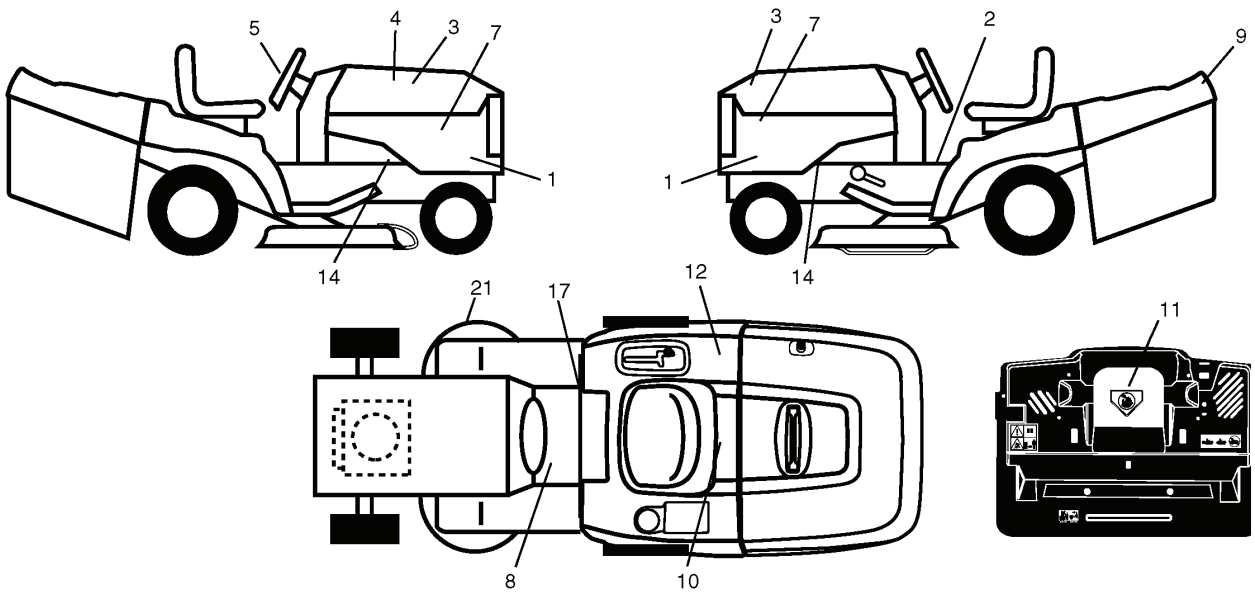

REPAIR PARTS

TRACTOR- -MODEL NO. CT151 (HECT151B) PRODUCT NO. 954 17 02-07
DECALS

REF.	PART NO.	DESCRIPTION	REMARK	QTY.	KIT
1	532191143	DECAL		1	
2	532145498	DECAL		1	
3	532188923	DECAL		1	
4	532189147	DECALC.VOLLUTE MOTEUR		1	
5	532188925	DECAL		1	
7	532188921	DECAL		1	
8	532159737	DECAL		1	
9	532188929	DECAL		1	
10	532145005	DECAL		1	
11	532182166	DECAL		1	
12	532180432	DECAL		1	
14	532159736	DECAL		1	
17	532140837	DECAL		1	
21	532166286	DECAL		1	
--	532138311	DECAL		1	
--	532181091	PLATE		1	
--	532181090	PLATE		1	
--	532182621	DECAL		1	
--	532180435	DECAL		1	
--	532191578			1	
--	532191579	MANUAL		1