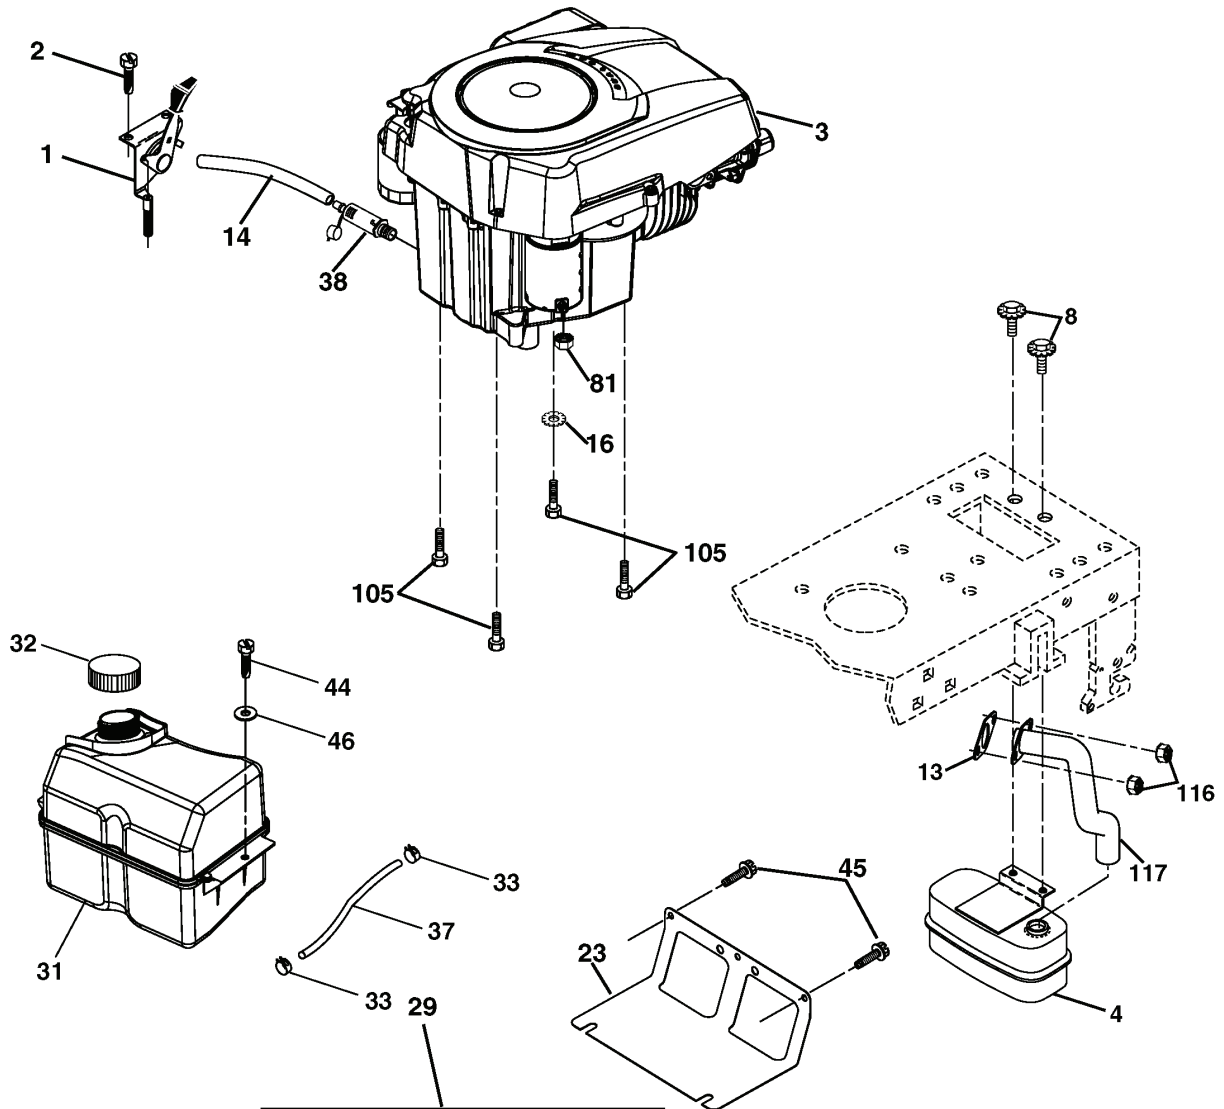

REPAIR PARTS

TRACTOR- -MODEL NO. CT151 (HECT151B) PRODUCT NO. 954 17 02-07
ENGINE

OPTIONAL EQUIPMENT
Spark Arrester

REF.	PART NO.	DESCRIPTION	REMARK	QTY.	KIT
1	532170805	CONTROL THROT /CH FLAG		1	
2	817720408	SCREW		1	
4	532188655	MUFFLER		1	
8	532171877	BOLT		1	
13	532185909	GASKET		1	
14	532148456	TUBE		1	
23	532169837	HEAT SHIELD		1	
29	532137180	SPARK ARRESTER KIT		1	
31	532183361	TANK		1	
32	532140527	FUEL CAP		1	
33	532123487	HOSE CLAMP		1	
37	532137040	HOSE		1	
38	532181654	PLUG		1	
44	817670412	SCREW		1	
45	817000612	SCREW		1	
46	819091416	WASHER		1	
81	873510400	NUT		1	
105	817120616	SCREW		1	
116	532184362	NUT		1	
117	532188654	TUBE EXHAUST		1