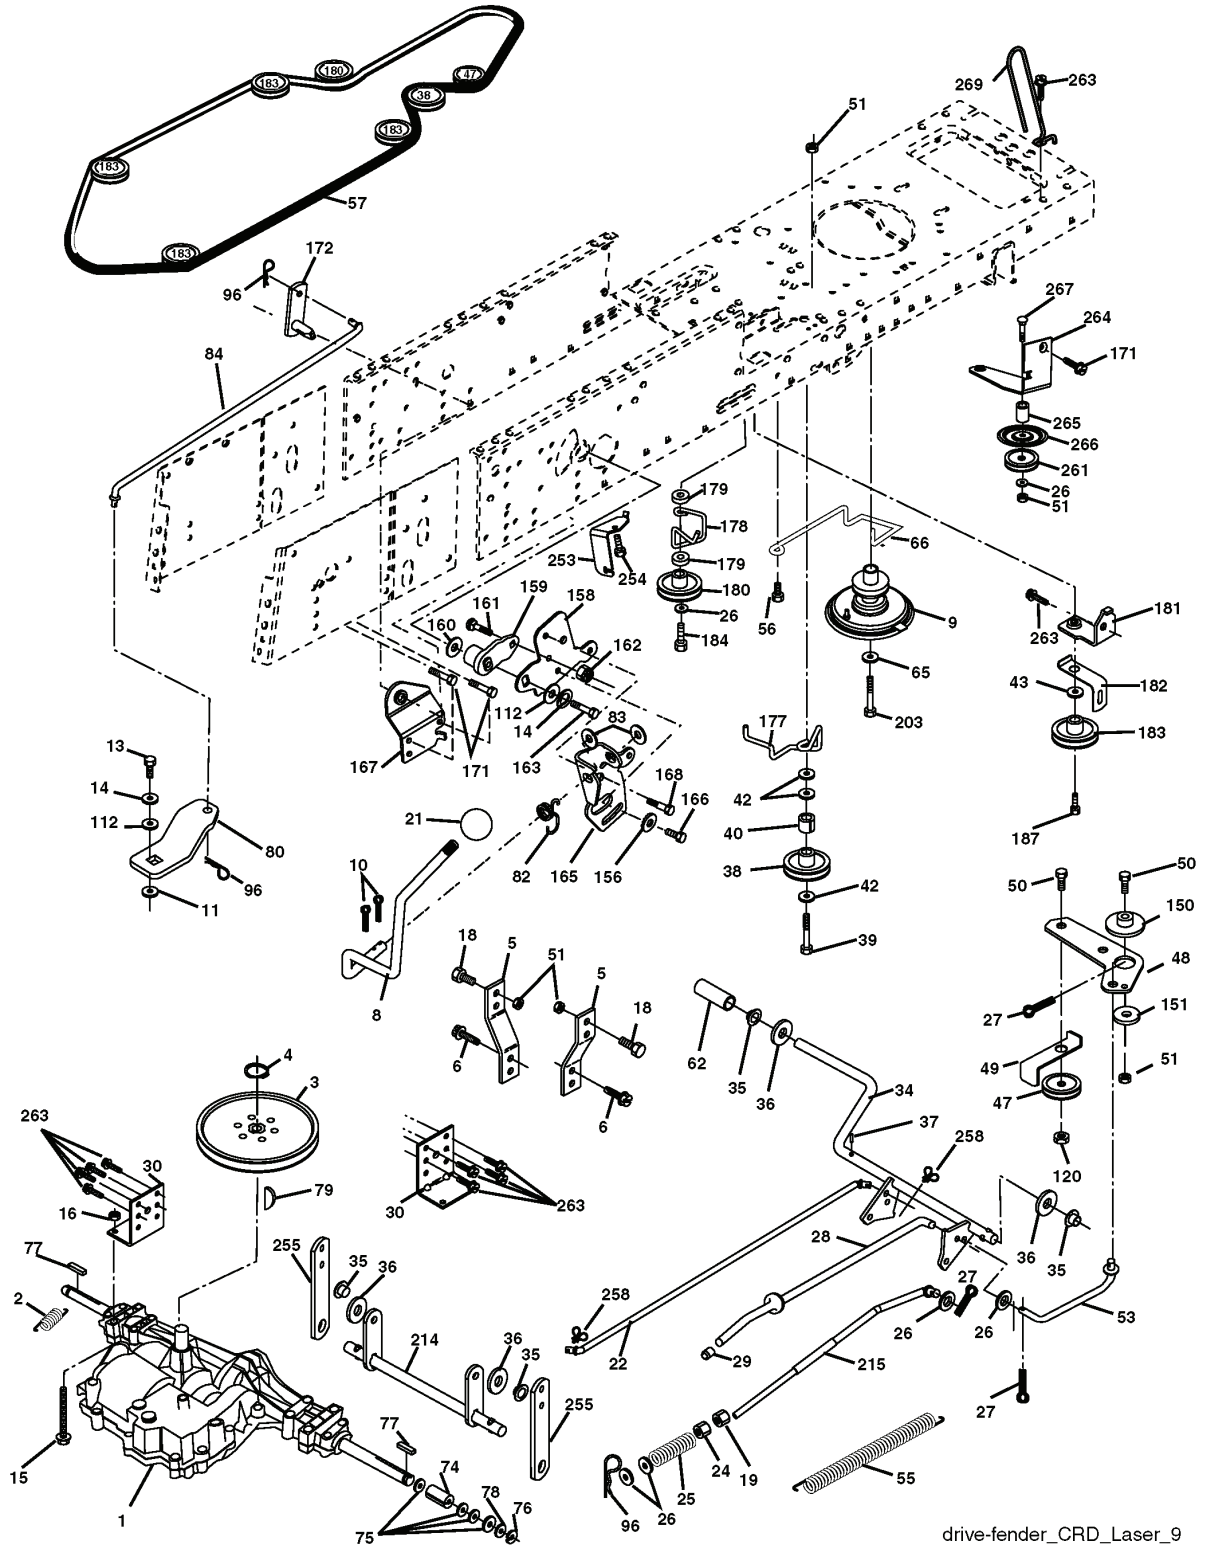

REPAIR PARTS

TRACTOR- -MODEL NO. CT151 (HECT151B) PRODUCT NO. 954 17 02-07
DRIVE

REF.	PART NO.	DESCRIPTION	REMARK	QTY.	KIT
2	532146682	SPRING		1	
3	532165999	PULLEY		1	
4	812000028	CLIP		1	
5	532121520	BRACKET		1	
6	817060512	SCREW		1	
8	532165619	ROD		1	
9	532180354	CLUTCH		1	
10	876020416	SPLIT PIN		1	
11	532105701	WASHER		1	
13	874550412	BOLT		1	
14	810040400	WASHER		1	
15	874490544	SCREW		1	
16	873800500	LOCK NUT		1	
18	874780616	BOLT		1	
19	873800600	NUT		1	
21	532121274	KNOB		1	
22	532175607	ROD		1	
24	873350600	NUT		1	
25	532106888	SPRING		1	
26	819131316	WASHER		1	
27	876020412	SPLIT PIN		1	
28	532175765	SHAFT		1	
29	532071673	COVER		1	
30	532174973	BRACKET		1	
34	532175578	SHAFT		1	
35	532120183	BEARING		1	
36	819211616	WASHER		1	
37	532124963	PIN RETAINING SCREW		1	
38	532165936	PULLEY		1	
39	874760644	BOLT		1	
40	532124965	SPACER		1	
42	819131312	WASHER		1	
43	819111012	WASHER		1	
47	532127783	PULLEY		1	
48	532154407	GUIDE		1	
49	532123205	BELT GUIDE		1	
50	872110612	BOLT		1	
51	873680600	NUT		1	
53	532105710	LINK		1	
55	532105709	SPRING		1	
56	817060620	SCREW		1	
57	532165631	BELT		1	
62	532123533	PEDAL RUBBER		1	
65	810040700	WASHER		1	
66	532154778	TENSIONER		1	
74	532137057	SPACER		1	
75	532121749	WASHER		1	
76	812000001	RETAINER RING		1	
77	532123583	KEY		1	
78	532121748	WASHER		1	
79	532125096	WOODRUFF KEY		1	
80	532145090	LEVER		1	
82	532165711	SPRING		1	
83	819171216	WASHER		1	
84	532165621	LINK		1	
96	532124788	RETAINER RING		1	
112	819091210	WASHER		1	
120	873900600	NUT		1	
150	532165850	BUSHING		1	
151	819133210	WASHER		1	
156	532166002	WASHER		1	
158	532165589	BRACKET		1	
159	532183900	LEVER		1	
161	872140406	BOLT		1	
162	873680400	NUT		1	
163	874780416	BOLT		1	
165	532165623	BRACKET		1	
166	817490510	SCREW		1	
167	532165588	BRACKET		1	
168	532165492	BOLT		1	
171	817490608	SCREW		1	
172	532165635	SHAFT		1	
177	532165932	HOLDER		1	
178	532165933	HOLDER		1	
179	532120958	WASHER		1	
180	532165630	PULLEY		1	
181	532180211	BRACKET		1	
182	532182682	BELT GUIDE		1