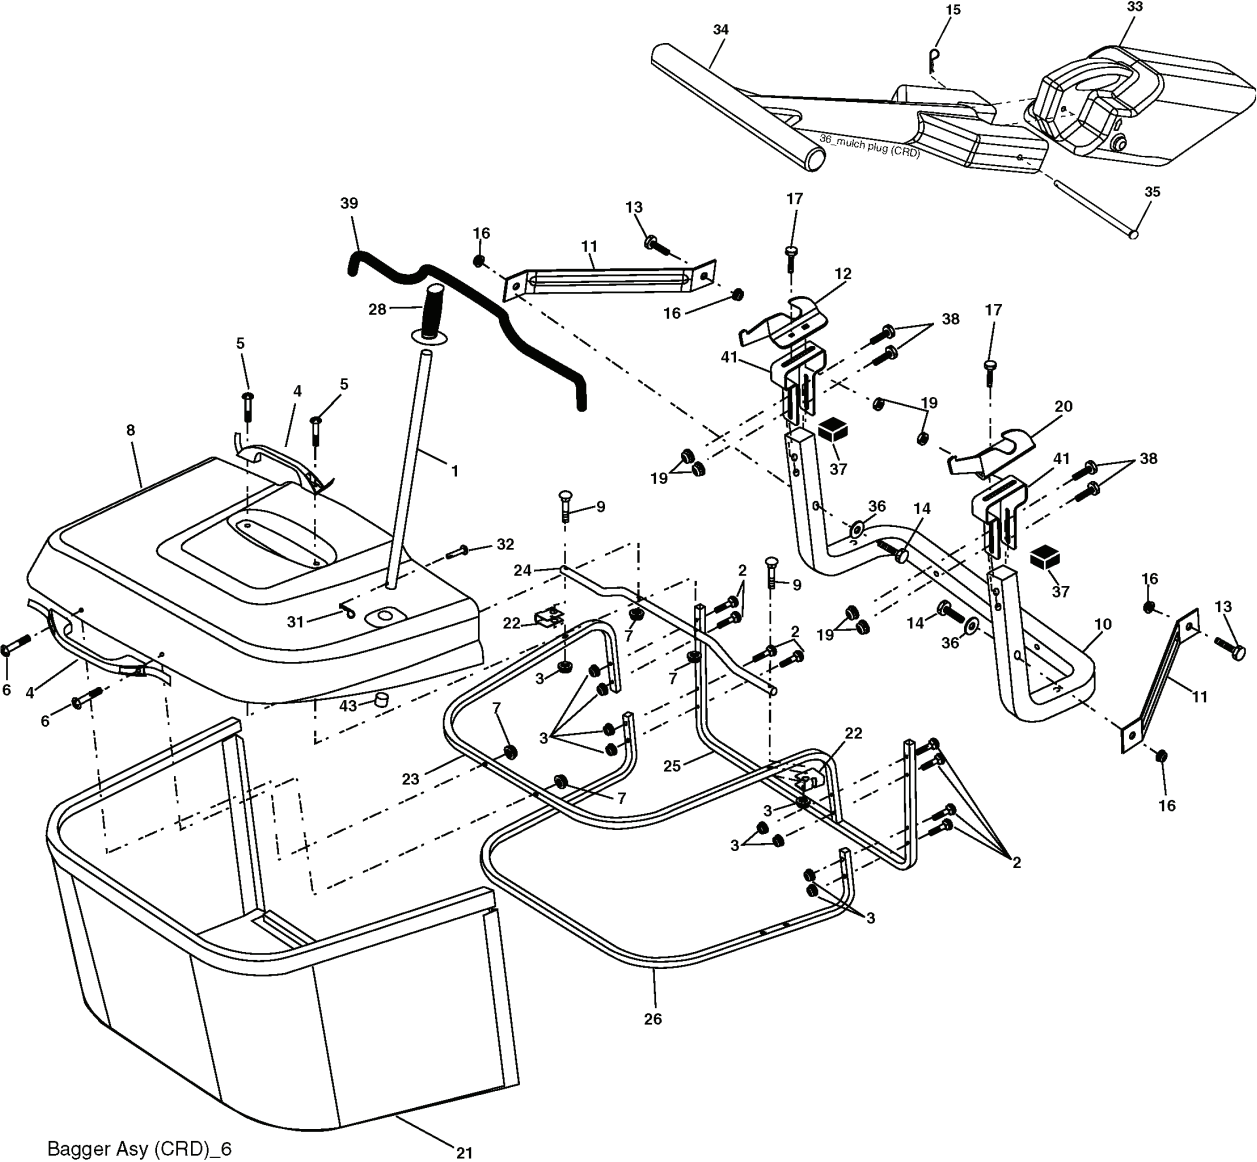

# REPAIR PARTS

TRACTOR- -MODEL NO. CT151 (HECT151B) PRODUCT NO. 954 17 02-07  
ELECTRICAL

---

REF.	PART NO.	DESCRIPTION	REMARK	QTY.	KIT
1	532144927	BATTERY		1	
2	874760412	BOLT		1	
16	532176138	MICRO SWITCH		1	
21	532175688	HARNESS		1	
22	532004152	BULB		1	
24	532124780	CABLE		1	
25	532165987	CABLE		1	
26	532175158	FUSE		1	
27	873510400	NUT		1	
28	532127725	CABLE		1	
29	532121305	SWITCH		1	
30	532175566	SWITCH		1	
33	532140401	KEY		1	
40	532188036	HARNESS		1	
41	871110408	BOLT		1	
42	532131563	COVER		1	
43	532178861	SOLENOID		1	
48	532140844	ADAPTER		1	
52	532141940	WIRE		1	
58	532169419	BUZZER		1	
59	532180379	SWITCH FBI		1	
66	817490608	SCREW		1	
81	532109748	RELAY		1	

# REPAIR PARTS

TRACTOR- -MODEL NO. CT151 (HECT151B) PRODUCT NO. 954 17 02-07  
BAGGER

REF.	PART NO.	DESCRIPTION	REMARK	QTY.	KIT
1	532165249	ROD		1	
2	872140416	BOLT		1	
3	532123976	LOCKNUT		1	
4	532169916	HANDLE		1	
5	874981024	SCREW		1	
6	874981032	SCREW		1	
7	873401000	NUT		1	
8	532181095	COVER		1	
9	872140418	BOLT		1	
10	532181282	TUBE		1	
11	532165719	ROD		1	
12	532188848	BRACKET		1	
13	872110606	BOLT		1	
14	874520636	BOLT		1	
15	532124670	RETAINER RING		1	
16	873900600	NUT		1	
17	872140506	BOLT		1	
19	873900500	NUT		1	
20	532188847	BRACKET		1	
21	532180880	BAG		1	
22	532165781	CLAMP		1	
23	532165782	FRAME		1	
24	532165783	FRAME		1	
25	532180124	TUBE		1	
26	532165785	FRAME		1	
28	532165787	HANDLE		1	
31	532169484	PIN		1	
32	532126875	RIVET		1	
33	532165571	PLUG		1	
34	532165570	HANDLE		1	
35	532165572	PIN RETAINING SCREW		1	
36	819132016	WASHER		1	
37	532175401	PLUG		1	
38	872010520	BOLT		1	
39	532180985	SEAL		1	
41	532169683	BRACKET		1	
43	532174083	PLUG		1	