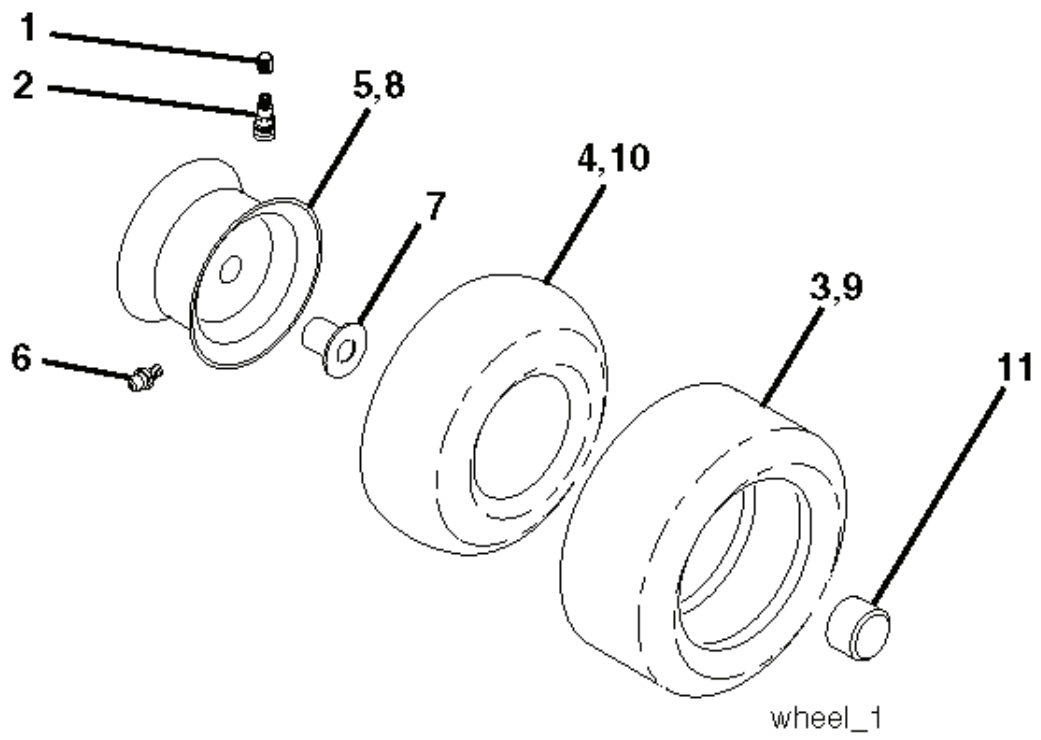

REF.	PART NO.	DESCRIPTION	REMARK	QTY.	KIT
1	532059192	CAP VALVE		1	
2	532065139	NIPPLE		1	
3	532106222	TIRE		1	
4	532059904	HOSE		1	
5	532138336	RIM		1	
6	532124957	FITTING		1	
7	532124959	BEARING		1	
8	532138337	RIM.SPROCKET		1	
9	532122082	TIRE		1	
10	532124926	HOSE		1	
11	532175039	HUB CAP		1	
--	532144334	SEALING FOAM		1	
	PART NO.		REMARK		KIT