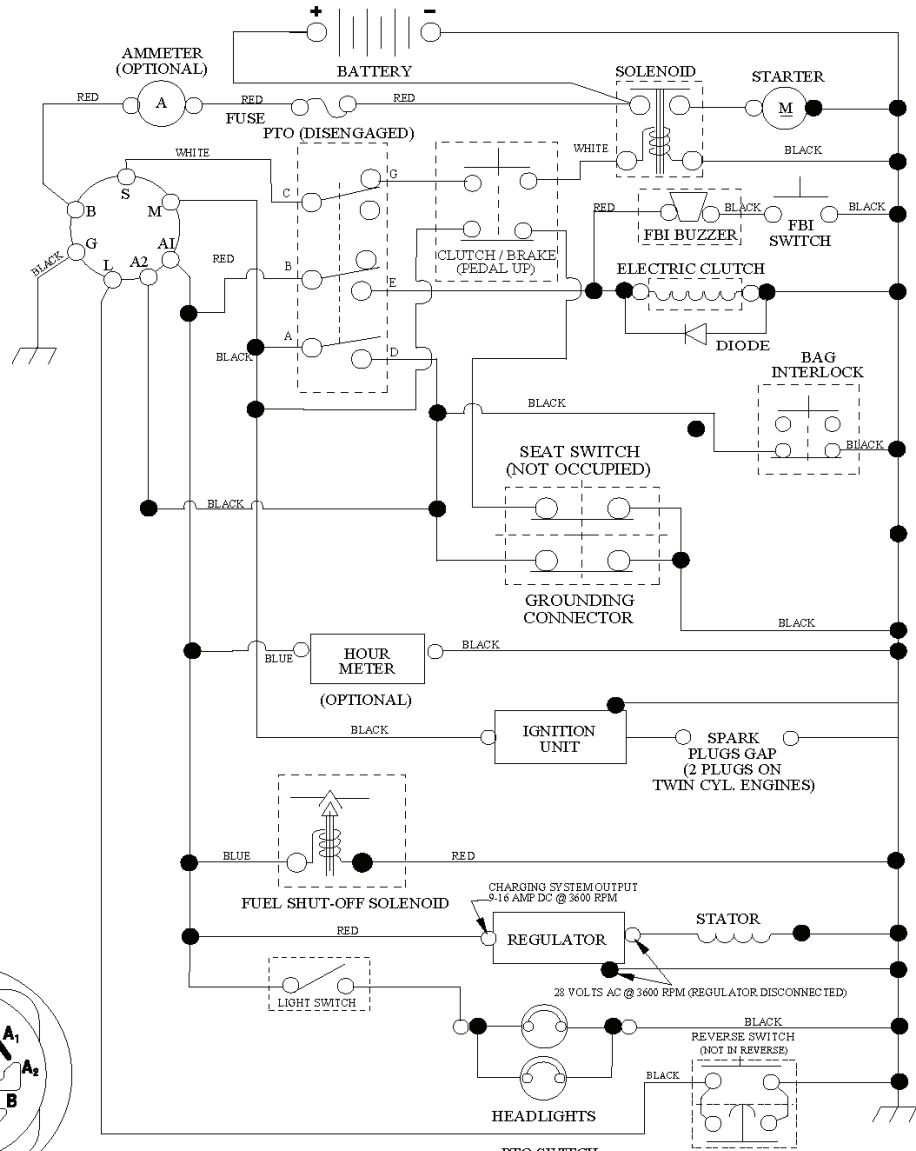

SCH05

IGNITION SWITCH

POSITION	CIRCUIT	"MAKE"
OFF	M+G+A1	
RUN/OVERRIDE	B+A1	
RUN	B+A1	L+A2
START	B+S+A1	

WIRING INSULATED CLIPS
NOTE: IF WIRING INSULATED CLIPS WERE REMOVED FOR SERVICING OF UNIT, THEY SHOULD BE RE-INSTALLED TO PROPERLY SECURE YOUR WIRING.

03048

PTO SWITCH

POSITION	CIRCUIT
OFF	C + G, B + H
ON	C + F, B + E, A + D

NON-REMOVABLE CONNECTIONS

REMOVABLE CONNECTIONS