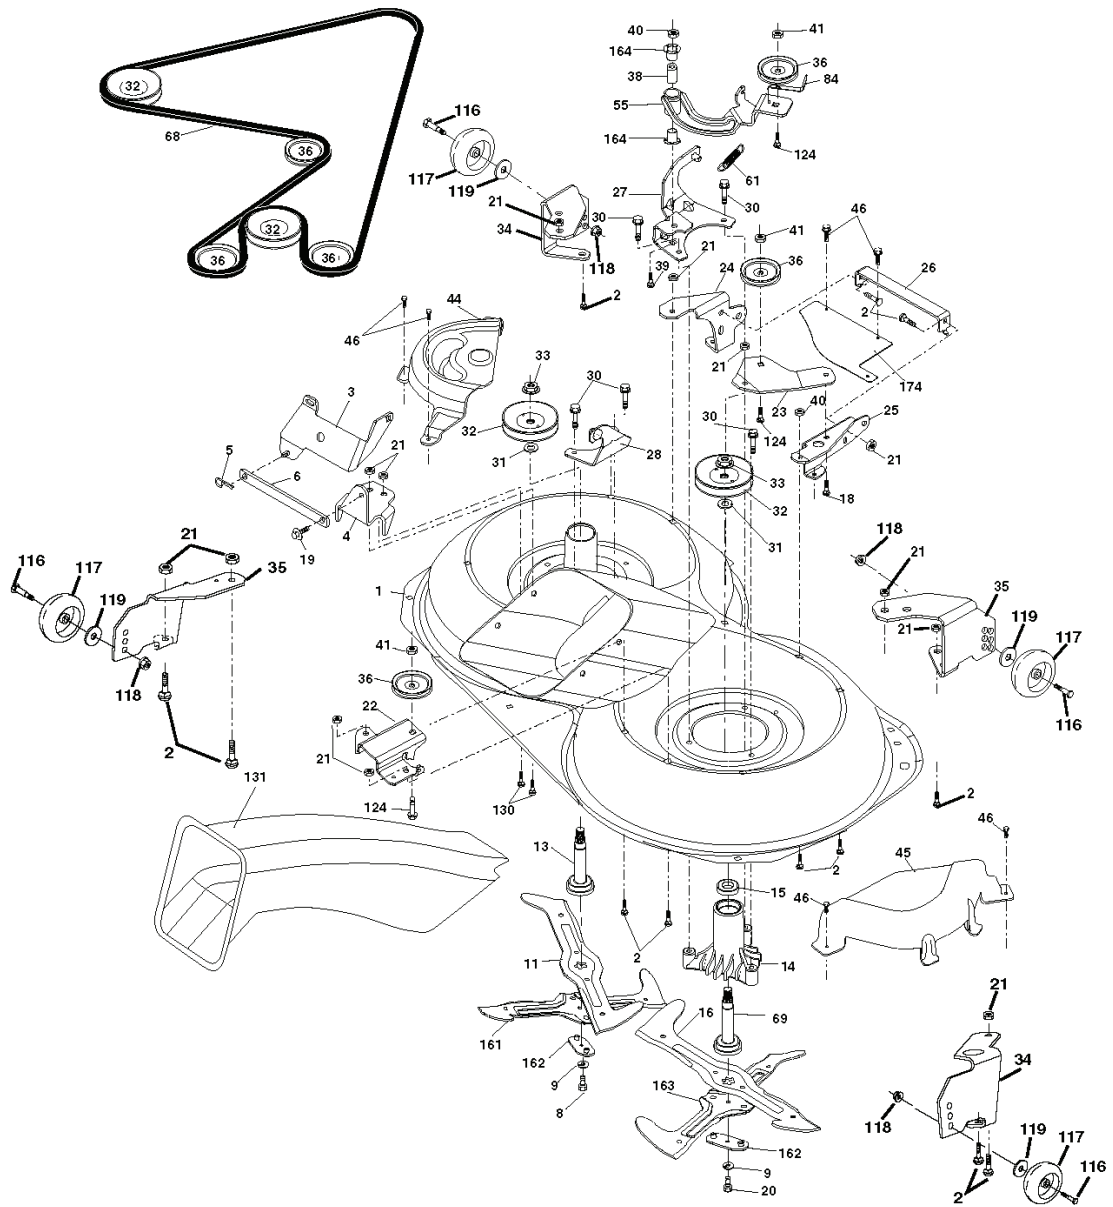

C03

REF.	PART NO.	DESCRIPTION	REMARK	QTY.	KIT
1	532163465	BATTERY		1	
2	874760412	BOLT		1	
16	532176138	MICRO SWITCH		1	
21	532400252	HARNESS		1	
22	532004152	BULB		1	
24	532124780	CABLE		1	
25	532165987	CABLE		1	
26	532175158	FUSE		1	
27	873510400	NUT		1	
28	532127725	CABLE		1	
29	532192749	SWITCH.SEAT.DP W/RAMPS		1	
30	532193350	IGNITION MODULE		1	
33	532411935	KEY		1	
34	532110712	SWITCH		1	
40	532197434	CABLE ASSY		1	
41	871110408	BOLT		1	
42	532131563	COVER		1	
43	532192507	SOLENOID		1	
46	532413931	HOUR METER		1	
48	532140844	ADAPTER		1	
50	532174651	SWITCH		1	
58	532169419	BUZZER		1	
59	532180379	SWITCH FBI		1	
66	817490608	SCREW		1	
79	532175242	HOLDER		1	
81	532109748	RELAY		1	
92	532196615	CABLE ASSY		1	
93	532192540	SCREW		1	
94	532191834	MODULE.REVERSE.ROS		1	

**OPTIONAL EQUIPMENT**  
**Spark Arrester**

engine-kohler\_47\_r1

REF.	PART NO.	DESCRIPTION	REMARK	QTY.	KIT
1	532183897	CONTROL		1	
2	532191611	SCREW		1	
3	000000000	W/O DESCRIPTION	Engine Kohler SV590	1	
4	532188655	MUFFLER		1	
8	532171877	BOLT		1	
13	532185909	GASKET		1	
14	532148456	TUBE		1	
23	532169837	HEAT SHIELD		1	
29	532137180	SPARK ARRESTER KIT		1	
31	532407545	FUEL TANK		1	
32	532197725	PLUG		1	
33	532123487	HOSE CLAMP		1	
37	532137040	HOSE		1	
38	532181654	PLUG		1	
44	817670412	SCREW		1	
45	817000612	SCREW		1	
46	819091416	WASHER		1	
72	532192334	SCREW		1	
81	873510400	NUT		1	
105	817120616	SCREW		1	
117	532188654	TUBE EXHAUST		1	
119	532199768	* LENKRAD		1	
120	532199767	GUARD		1	
121	532196688	NUT		1	
122	532137729	SCREW		1	
123	817670508	SCREW		1	