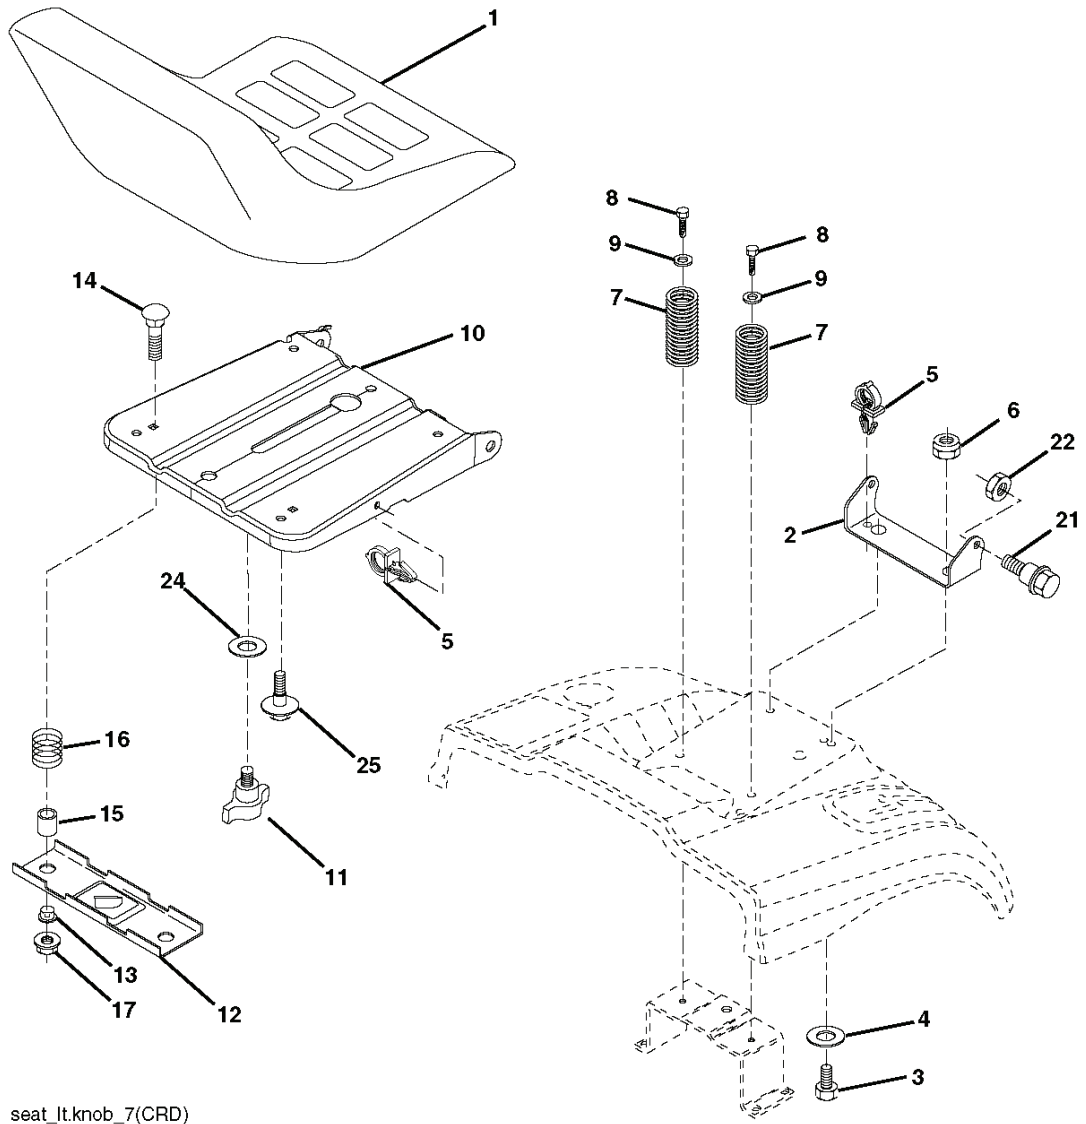

SCH05

IGNITION SWITCH

POSITION	CIRCUIT	"MAKE"
OFF	M+G+A1	
RUN/OVERRIDE	B+A1	
RUN	B+A1	L+A2
START	B+S+A1	

WIRING INSULATED CLIPS  
 NOTE: IF WIRING INSULATED CLIPS WERE REMOVED FOR SERVICING OF UNIT, THEY SHOULD BE RE-INSTALLED TO PROPERLY SECURE YOUR WIRING.

03048

PTO SWITCH

POSITION	CIRCUIT
OFF	C + G, B + H
ON	C + F, B + E, A + D

RELAY

NON-REMOVABLE CONNECTIONS

REMOVABLE CONNECTIONS

seat\_lt.knob\_7(CRD)

---

REF.	PART NO.	DESCRIPTION	REMARK	QTY.	KIT
1	532188715	SIEGE CONDUCTEUR		1	
2	532140551	BRACKET		1	
3	871110616	SCREW		1	
4	819131610	WASHER		1	
5	532145006	CLIP		1	
6	873800600	NUT		1	
7	532124181	SPRING		1	
8	817000616	SCREW		1	
9	819131614	WASHER		1	
10	532195530	BERCEAU DE SIEGE CONDUCTEUR		1	
11	532166369	WING NUT		1	
12	532174648	BRACKET		1	
13	532121248	BUSHING		1	
14	872050412	BOLT		1	
15	532121249	SPACER		1	
16	532123740	SPRING		1	
17	532123976	LOCKNUT		1	
21	532171852	BOLT		1	
22	873800500	LOCK NUT		1	
24	819171912	WASHER		1	
25	532127018	BOLT		1	