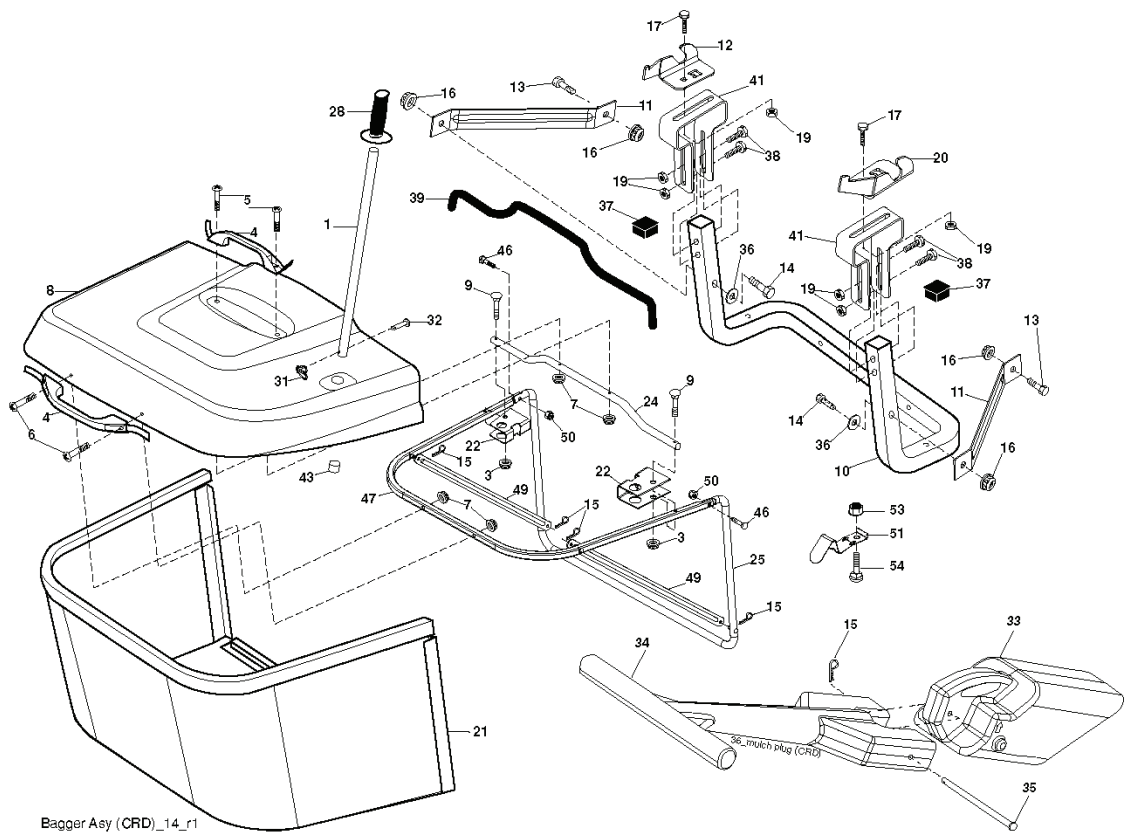

Bagger Asy (CRD)_14_r1

REF.	PART NO.	DESCRIPTION	REMARK	QTY.	KIT
1	532165249	ROD		1	
3	532123976	LOCKNUT		1	
4	532169916	HANDLE		1	
5	874981024	SCREW		1	
6	874981032	SCREW		1	
7	873401000	NUT		1	
8	532181095	COVER		1	
9	872140418	BOLT		1	
10	532181282	TUBE		1	
11	532165719	ROD		1	
12	532188848	BRACKET		1	
13	874760612	BOLT		1	
14	874520636	BOLT		1	
15	532124670	RETAINER RING		1	
16	873900600	NUT		1	
17	872140506	BOLT		1	
19	873900500	NUT		1	
20	532188847	BRACKET		1	
21	532406180	COLLECTION BAG		1	
22	532165781	CLAMP		1	
24	532165783	FRAME		1	
25	532193705	PIPE		1	
28	532165787	HANDLE		1	
31	532169484	PIN		1	
32	532126875	RIVET		1	
33	532169380	PLUG		1	
34	532165570	HANDLE		1	
35	532165572	PIN RETAINING SCREW		1	
36	819132012	WASHER		1	
37	532175401	PLUG		1	
38	872010520	BOLT		1	
39	532416257	SEALING		1	
41	532169683	BRACKET		1	
43	532174083	PLUG		1	
46	872110510	BOLT		1	
47	532193704	PIPE		1	
49	532193305	ROD		1	
50	873800500	LOCK NUT		1	
51	532199903	LATCH		1	
53	873510400	NUT		1	
54	872140406	BOLT		1