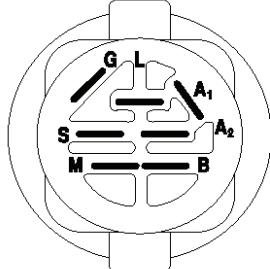

SCH20

IGNITION SWITCH

POSITION	CIRCUIT	"MAKE"
OFF	M+G+A1	
RUN/OVERRIDE	B+A1	
RUN	B+A1	L+A2
START	B + S + A1	

WIRING INSULATED CLIPS
NOTE: IF WIRING INSULATED CLIPS WERE REMOVED FOR SERVICING OF UNIT, THEY SHOULD BE RE-INSTALLED TO PROPERLY SECURE YOUR WIRING.

PTO SWITCH

POSITION	CIRCUIT
OFF	C + G, B + H
ON	C + F, B + E, A + D

NON-REMOVABLE CONNECTIONS

REMOVABLE CONNECTIONS

03048