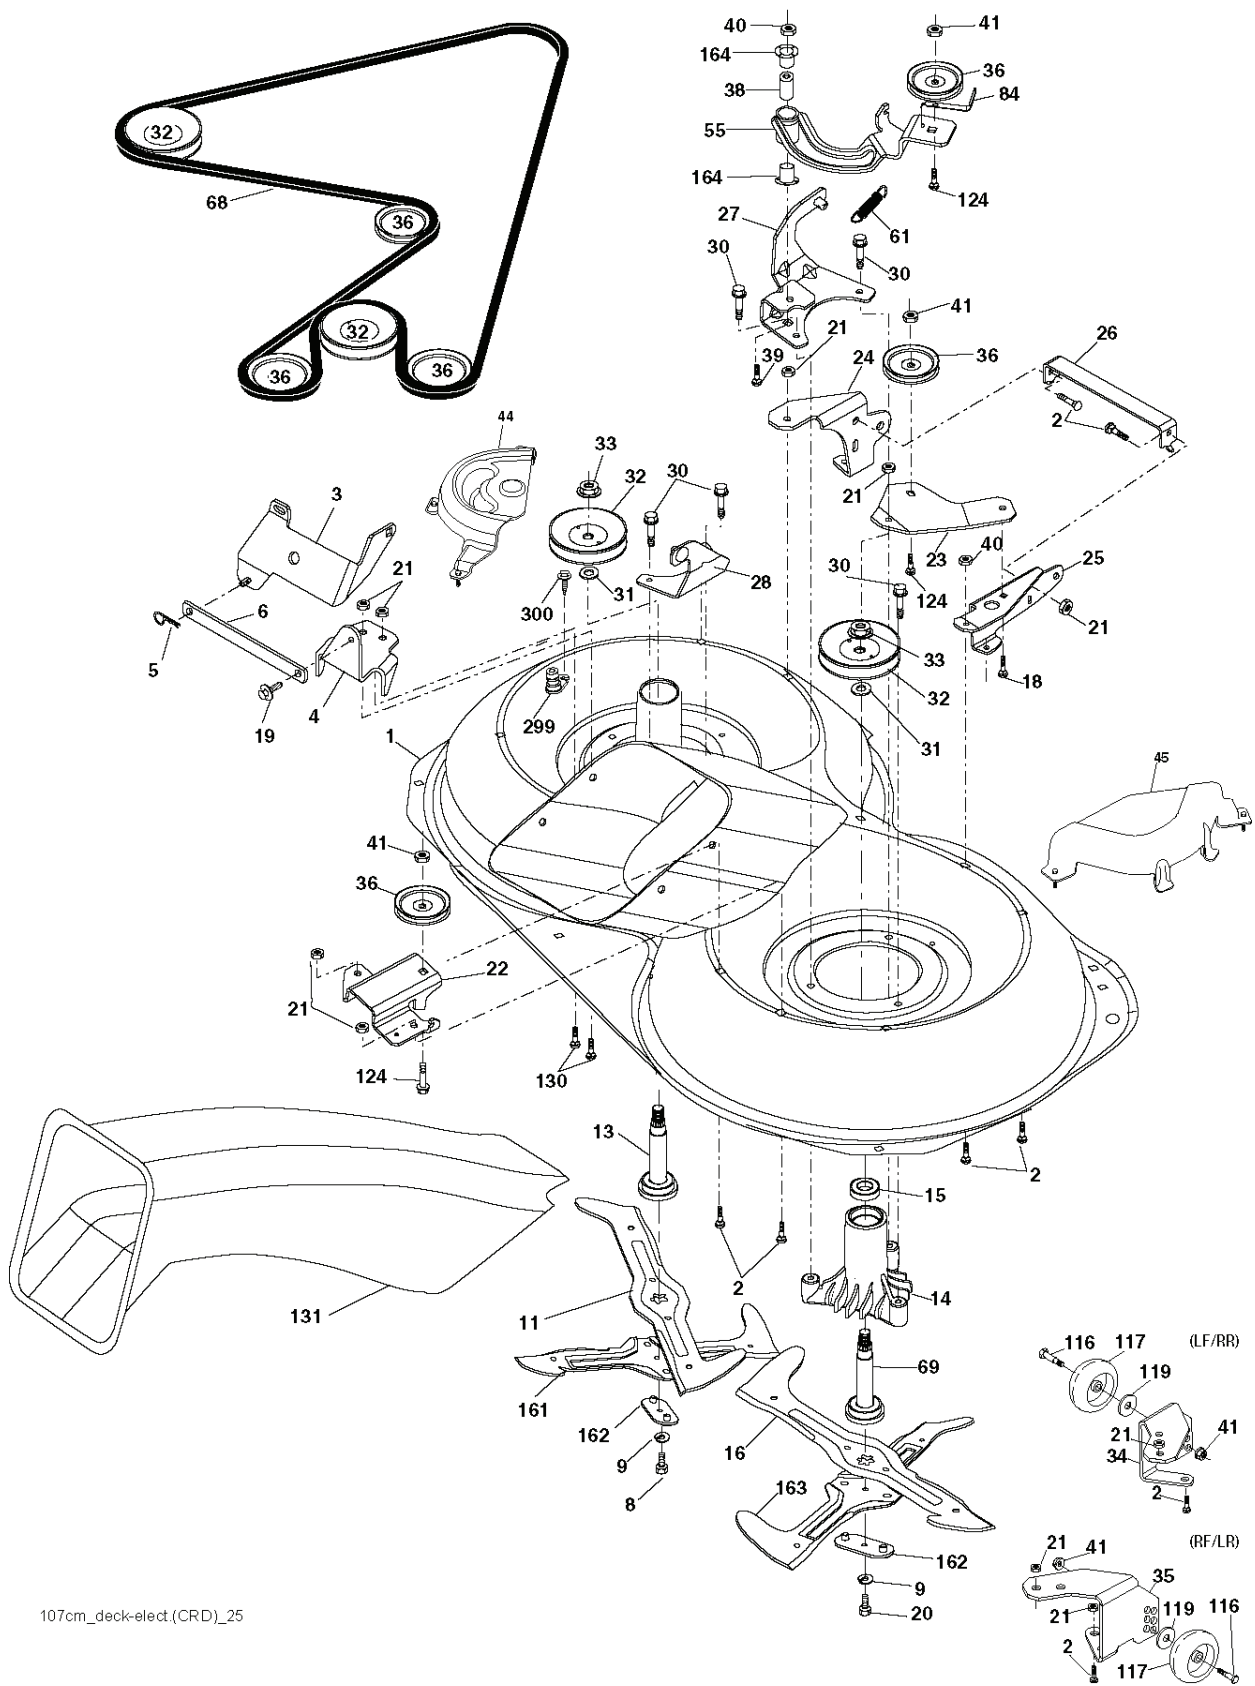

REF.	PART NO.	DESCRIPTION	REMARK	QTY.	KIT
1	532182937	THROTTLE CONTROL		1	
2	532416358	SCREW		1	
3	000000000	W/O DESCRIPTION	Engine Kohler SV715-0010	1	
4	532149723	MUFFLER		1	
5	532146699	PIPE		1	
6	532146700	PIPE		1	
8	532171877	BOLT		1	
10	532146629	HEAT SHIELD		1	
13	532186054	GASKET MUFFLER		1	
14	532148456	TUBE		1	
17	817120616	SCREW		1	
23	532169837	HEAT SHIELD		1	
25	532189541	CHOKE CONTROL		1	
29	532137180	SPARK ARRESTER KIT		1	
31	532407489	TANK FUEL		1	
32	532430220	FUEL CAP		1	
33	532123487	HOSE CLAMP		1	
37	532137040	HOSE		1	
38	532428287	PLUG		1	
44	817670412	SCREW		1	
45	817000612	SCREW		1	
46	819091416	WASHER		1	
72	532192334	SCREW		1	
81	873510400	NUT		1	

107cm_deck-elect.(CRD)_25