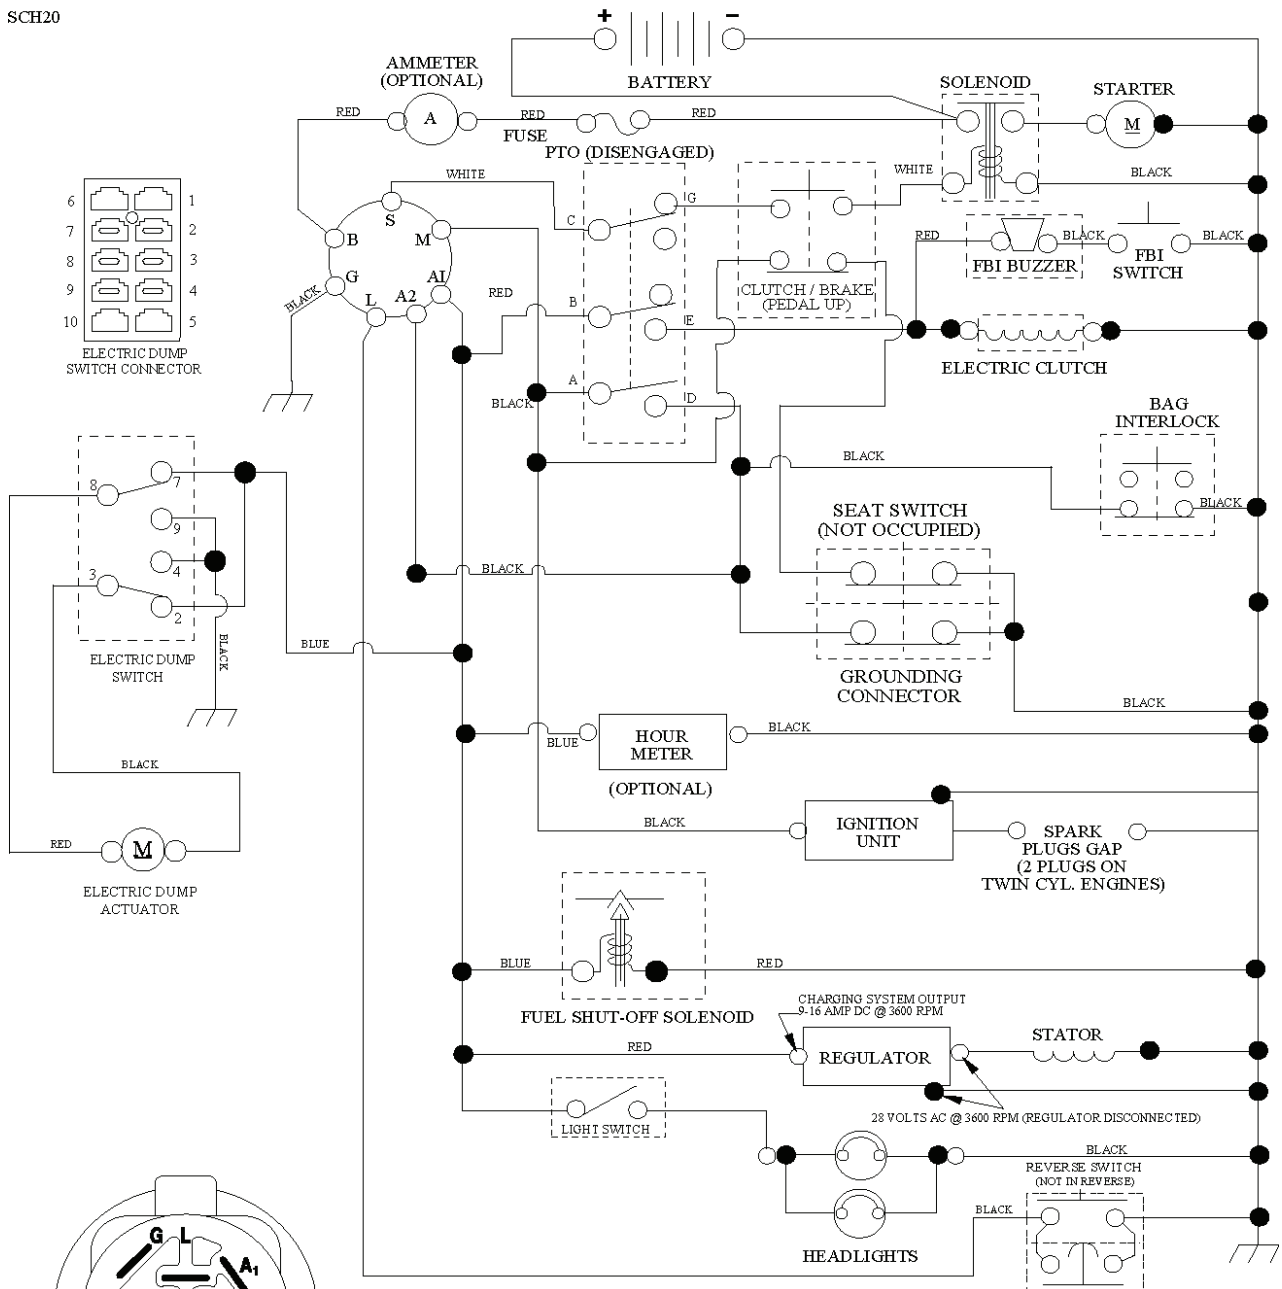

SCH20

IGNITION SWITCH

POSITION	CIRCUIT	"MAKE"
OFF	M+G+A1	
RUN/OVERRIDE	B+A1	
RUN	B+A1	L+A2
START	B + S + A1	

WIRING INSULATED CLIPS
NOTE: IF WIRING INSULATED CLIPS WERE REMOVED FOR SERVICING OF UNIT, THEY SHOULD BE RE-INSTALLED TO PROPERLY SECURE YOUR WIRING.

PTO SWITCH

POSITION	CIRCUIT
OFF	C + G, B + H
ON	C + F, B + E, A + D

NON-REMOVABLE CONNECTIONS

REMOVABLE CONNECTIONS

03048