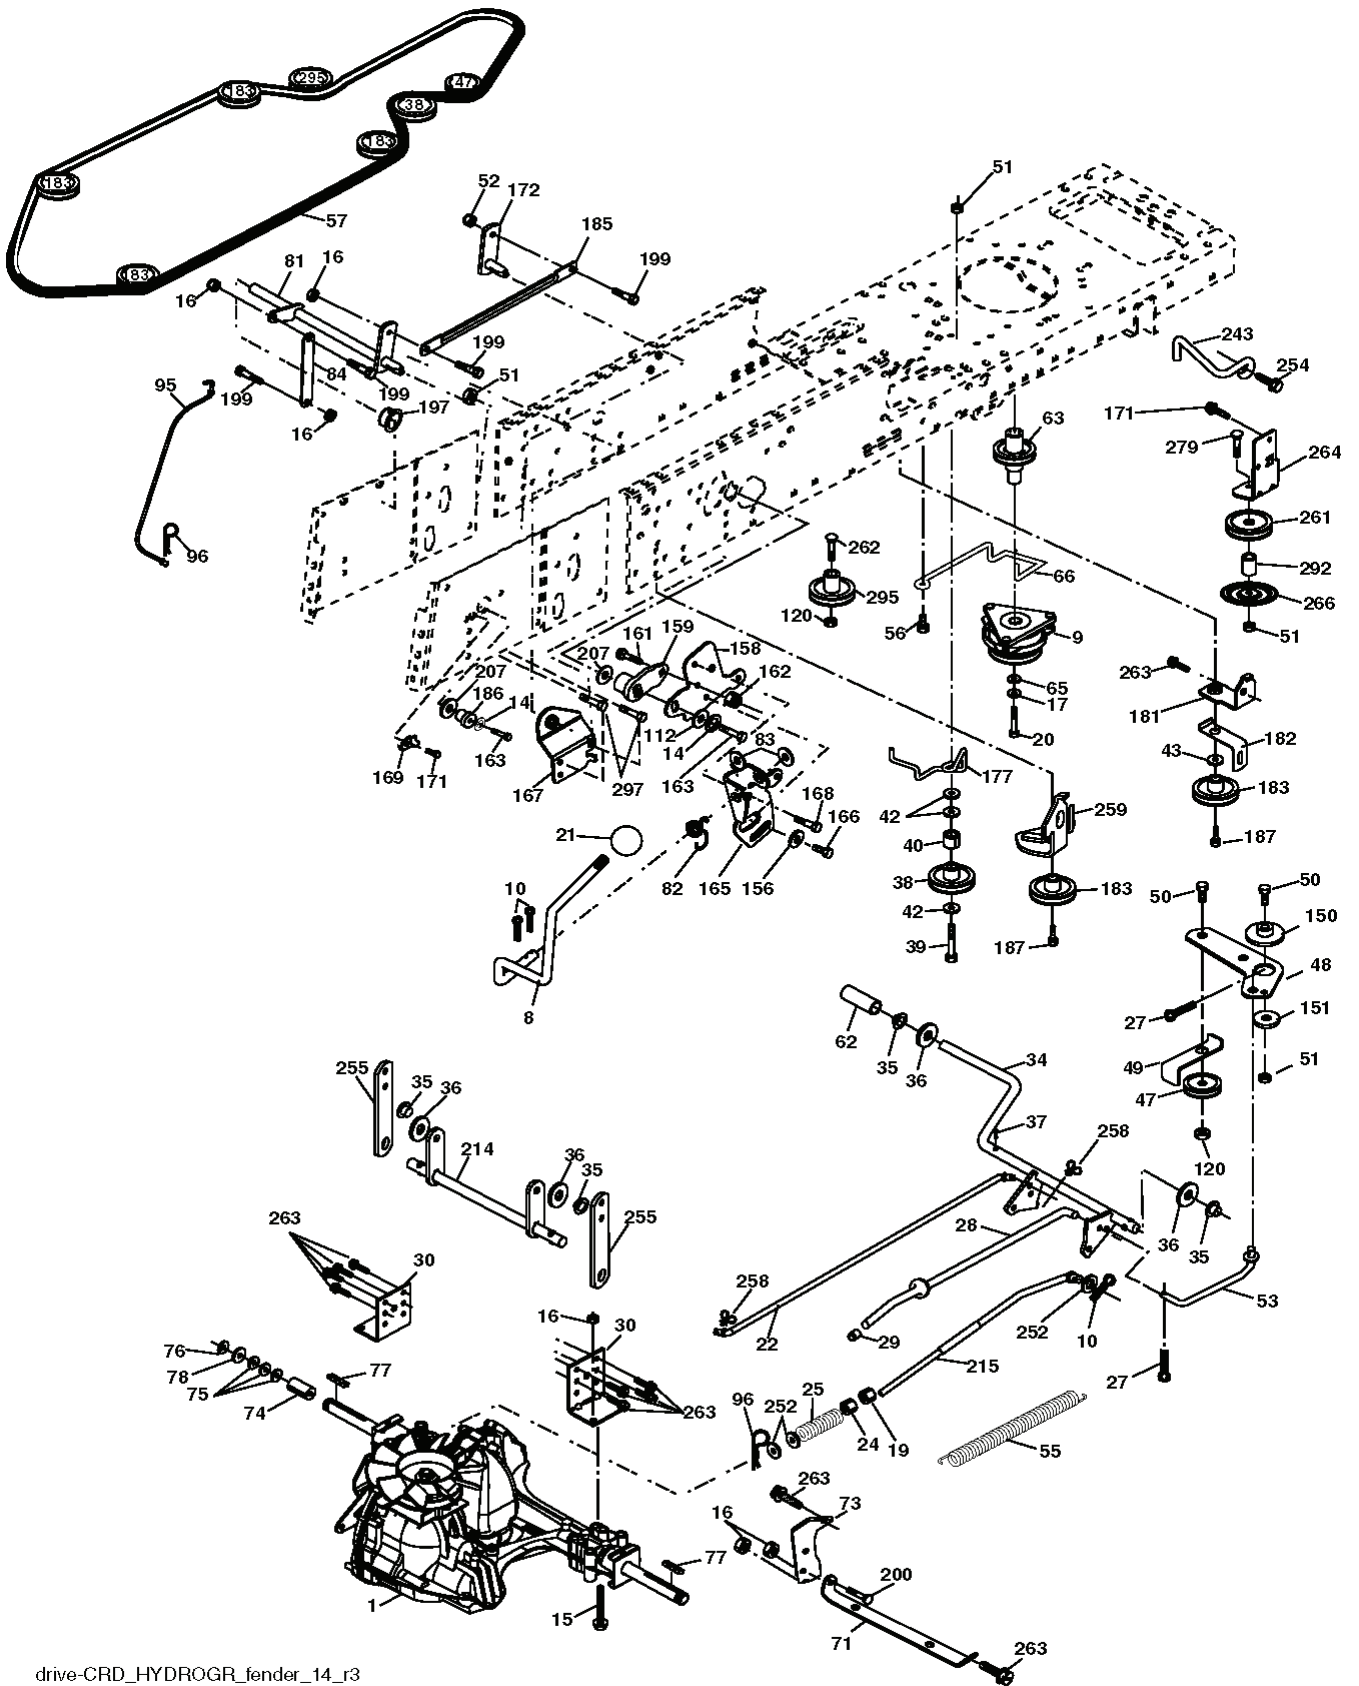

CTH220 TWIN, 96061026400, 2010-01

SPARE PARTS LIST

Bagger Asy (CRD)_26

REF.	PART NO.	DESCRIPTION	REMARK	QTY.	KIT
3	532123976	LOCKNUT		1	
4	532169916	HANDLE		1	
5	874981024	SCREW		1	
6	874981032	SCREW		1	
7	873401000	NUT		1	
8	532181095	COVER		1	
9	872140418	BOLT		1	
10	532181282	TUBE		1	
11	532165719	ROD		1	
12	532188848	BRACKET		1	
13	874760612	BOLT		1	
14	874520636	BOLT		1	
15	532124670	RETAINER RING		1	
16	873900600	NUT		1	
17	872140506	BOLT		1	
19	873900500	NUT		1	
20	532188847	BRACKET		1	
21	532406180	COLLECTION BAG		1	
22	532428236	BRACKET		1	
24	532165783	FRAME		1	
25	532193705	PIPE		1	
33	532428683	MULCH PLUG		1	
34	532165570	HANDLE		1	
35	532165572	PIN RETAINING SCREW		1	
36	819132012	WASHER		1	
37	532175401	PLUG		1	
38	872010520	BOLT		1	
39	532416257	SEALING		1	
41	532169683	BRACKET		1	
46	872110510	BOLT		1	
47	532193704	PIPE		1	
49	532193305	ROD		1	
50	873800500	LOCK NUT		1	
51	532199903	LATCH		1	
53	873510400	NUT		1	
54	872140406	BOLT		1	
57	872140622	BOLT		1	
59	532430422	PEN		1	
60	532004929	PIN RETAINING SCREW		1	
61	532124788	RETAINER RING		1	
62	532428239	ACTUATOR		1	
63	532428238	BRACKET		1	
64	532429664	BRACKET		1	
65	532429665	BRACKET		1	
66	532430424	PLUG		1	
69	532435611	WASHER		1	
70	532435603	RIVET		1	
71	532438313	ACTUATOR		1	

REF.	PART NO.	DESCRIPTION	REMARK	QTY.	KIT
1	532059192	CAP VALVE		1	
2	532065139	NIPPLE		1	
3	532106222	TIRE	Front 15 x 6.0 - 6	1	
4	532059904	HOSE	(Service Item Only)	1	
5	532138336	RIM	Front 6"	1	
6	532124957	FITTING	(Front Wheel Only)	1	
7	532124959	BEARING	(Front Wheel Only)	1	
8	532138337	RIM SPROCKET	Rear 8"	1	
9	532122082	TIRE	Rear 20 x 10-8	1	
10	532124926	HOSE	(Service Item Only)	1	
11	532175039	HUB CAP		1	
--	532144334	SEALING FOAM		1	