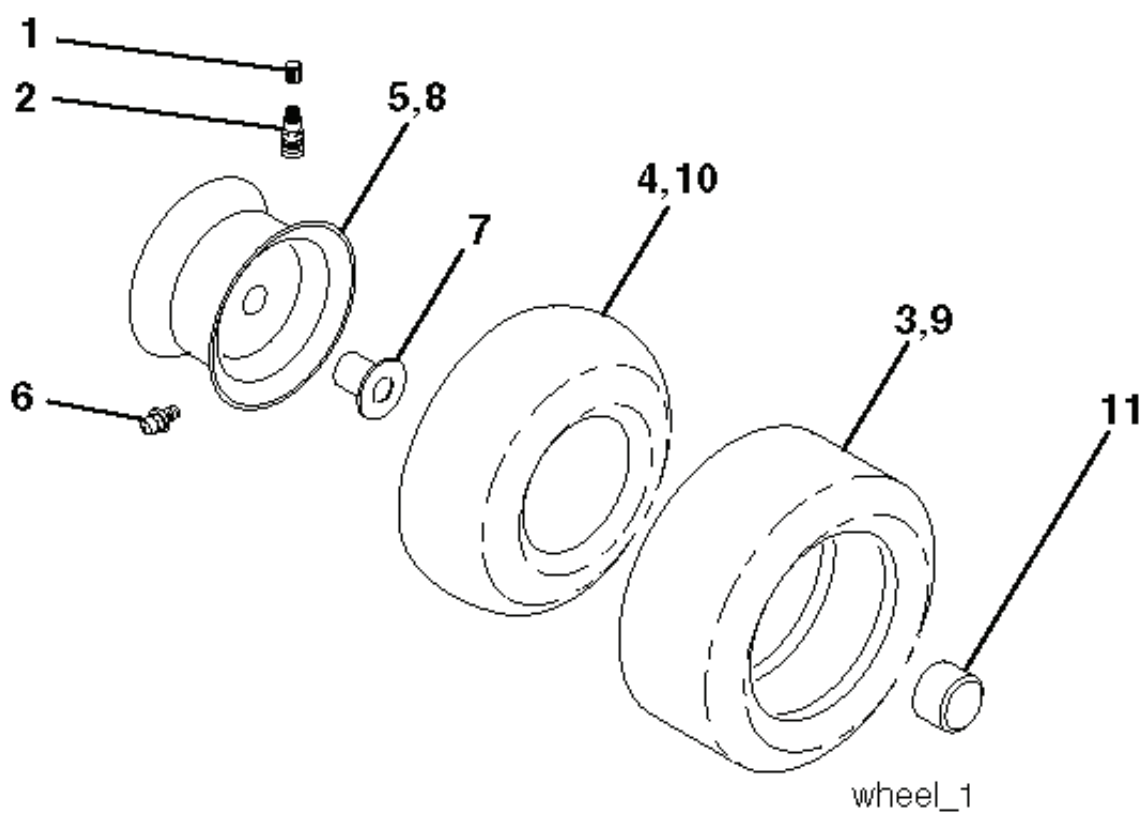

CTH220 TWIN, 96061026400, 2010-01

SPARE PARTS LIST

Bagger Asy (CRD)_26

REF.	PART NO.	DESCRIPTION	REMARK	QTY.	KIT
3	532123976	LOCKNUT		1	
4	532169916	HANDLE		1	
5	874981024	SCREW		1	
6	874981032	SCREW		1	
7	873401000	NUT		1	
8	532181095	COVER		1	
9	872140418	BOLT		1	
10	532181282	TUBE		1	
11	532165719	ROD		1	
12	532188848	BRACKET		1	
13	874760612	BOLT		1	
14	874520636	BOLT		1	
15	532124670	RETAINER RING		1	
16	873900600	NUT		1	
17	872140506	BOLT		1	
19	873900500	NUT		1	
20	532188847	BRACKET		1	
21	532406180	COLLECTION BAG		1	
22	532428236	BRACKET		1	
24	532165783	FRAME		1	
25	532193705	PIPE		1	
33	532428683	MULCH PLUG		1	
34	532165570	HANDLE		1	
35	532165572	PIN RETAINING SCREW		1	
36	819132012	WASHER		1	
37	532175401	PLUG		1	
38	872010520	BOLT		1	
39	532416257	SEALING		1	
41	532169683	BRACKET		1	
46	872110510	BOLT		1	
47	532193704	PIPE		1	
49	532193305	ROD		1	
50	873800500	LOCK NUT		1	
51	532199903	LATCH		1	
53	873510400	NUT		1	
54	872140406	BOLT		1	
57	872140622	BOLT		1	
59	532430422	PEN		1	
60	532004929	PIN RETAINING SCREW		1	
61	532124788	RETAINER RING		1	
62	532428239	ACTUATOR		1	
63	532428238	BRACKET		1	
64	532429664	BRACKET		1	
65	532429665	BRACKET		1	
66	532430424	PLUG		1	
69	532435611	WASHER		1	
70	532435603	RIVET		1	
71	532438313	ACTUATOR		1	

REF.	PART NO.	DESCRIPTION	REMARK	QTY.	KIT
1	532059192	CAP VALVE		1	
2	532065139	NIPPLE		1	
3	532106222	TIRE	Front 15 x 6.0 - 6	1	
4	532059904	HOSE	(Service Item Only)	1	
5	532138336	RIM	Front 6"	1	
6	532124957	FITTING	(Front Wheel Only)	1	
7	532124959	BEARING	(Front Wheel Only)	1	
8	532138337	RIM SPROCKET	Rear 8"	1	
9	532122082	TIRE	Rear 20 x 10-8	1	
10	532124926	HOSE	(Service Item Only)	1	
11	532175039	HUB CAP		1	
--	532144334	SEALING FOAM		1	