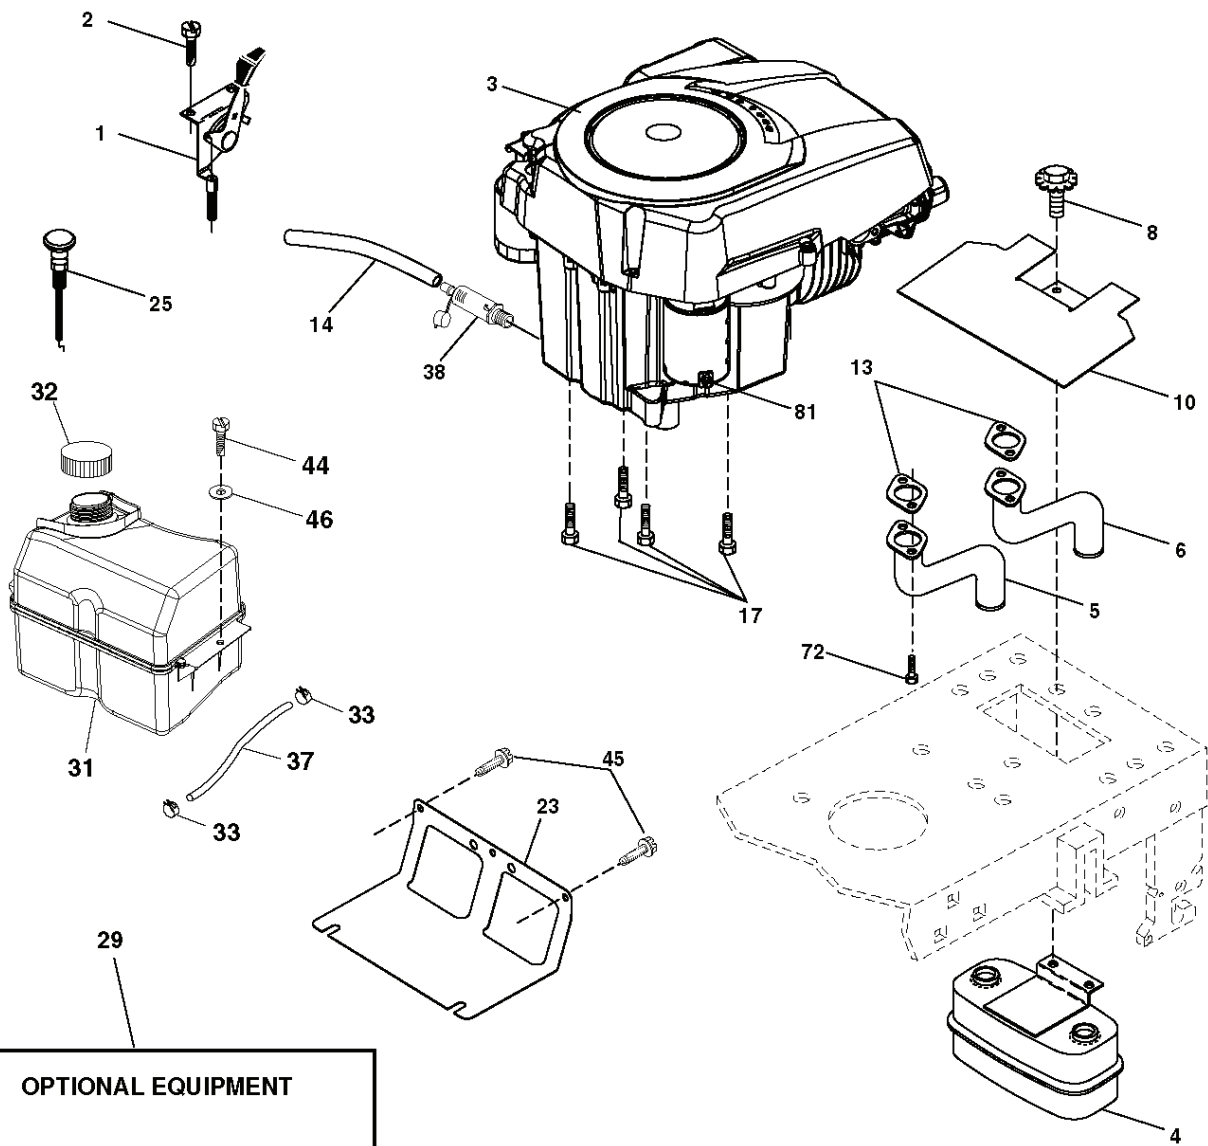

REF.	PART NO.	DESCRIPTION	REMARK	QTY.	KIT
1	532163465	BATTERY		1	
2	874760412	BOLT		1	
16	532176138	MICRO SWITCH		1	
21	532183759	HARNESS		1	
22	532004152	BULB		1	
24	532108423	CABLE ASSY		1	
25	532429869	CABLE		1	
26	532175158	FUSE		1	
27	873510400	NUT		1	
28	532127725	CABLE		1	
29	532192749	SWITCH.SEAT.DP W/RAMPS		1	
30	532193350	IGNITION MODULE		1	
33	532411935	KEY		1	
34	532110712	SWITCH		1	
40	532429870	HARNESS		1	
41	871110408	BOLT		1	
42	532131563	COVER		1	
43	532192507	SOLENOID		1	
46	532401763	DISPLAY		1	
48	532140844	ADAPTER		1	
50	532174651	SWITCH		1	
58	532169419	BUZZER		1	
59	532180379	SWITCH FBI		1	
66	817490608	SCREW		1	
79	532175242	HOLDER		1	
92	532196615	CABLE ASSY		1	
93	532192540	SCREW		1	
94	532191834	MODULE.REVERSE.ROS		1	
105	532430444	SWITCH		1	

OPTIONAL EQUIPMENT
Spark Arrester

engine-CRD_Kohl_10