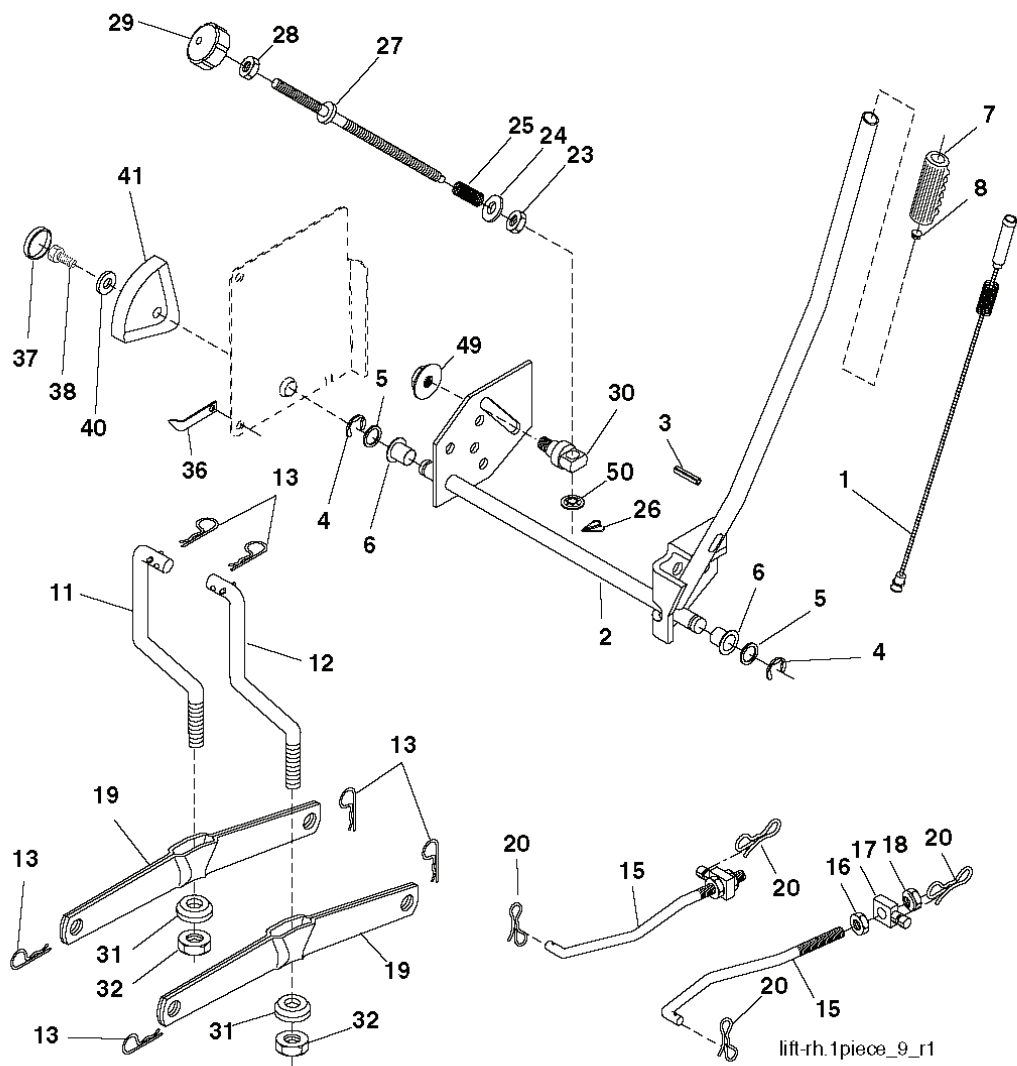

107cm_deck-elect.(CRD)_25

REF.	PART NO.	DESCRIPTION	REMARK	QTY.	KIT
1	532169160	HOUSING		1	
2	872140506	BOLT		1	
3	532431864	BRACKET		1	
4	532169167	BRACKET		1	
5	532124670	RETAINER RING		1	
6	532165557	ROD		1	
8	532181712	BOLT		1	
9	810030600	WASHER		1	
11	532180583	BLADE		1	
13	532137645	SHAFT		1	
14	532128774	BEARING HOUSING		1	
15	532110485	BEARING		1	
16	532180584	BLADE		1	
18	872110606	BOLT		1	
19	532132827	SPEC. BOLT		1	
20	532181713	BOLT		1	
21	873680500	NUT		1	
22	532169165	BRACKET		1	
23	532169166	BRACKET		1	
24	532413436	BRACKET		1	
25	532400105	BRACKET		1	
26	532400110	SUPPORT		1	
27	532169172	BRACKET		1	
28	532169168	BRACKET		1	
30	532173984	SCREW		1	
31	532187690	WASHER		1	
32	532198145	PULLEY		1	
33	532400234	NUT		1	
34	532400103	BRACKET		1	
35	532400104	BRACKET		1	
36	532146763	PULLEY		1	
38	532169851	SPACER		1	
39	872110622	BOLT		1	
40	873680600	NUT		1	
41	873900600	NUT		1	
44	532432773	COVER		1	
45	532432772	COVER		1	
55	532169849	LEVER		1	
61	532199487	SPRING		1	
68	532402009	BELT		1	
69	532165482	SHAFT		1	
84	532156085	BELT GUIDE		1	
116	532193406	BOLT		1	
117	532174873	WHEEL		1	
119	819132012	WASHER		1	
124	872110612	BOLT		1	
130	872110506	BOLT		1	
131	532165661	PIPE		1	
161	532180424	BLADE		1	
162	532180878	ADAPTER		1	
163	532180425	BLADE		1	
164	532124937	BEARING COL. STRG.		1	
299	532415598	HOSE COUPLING		1	
300	532152927	SCREW		1	
--	532181857	BEARING HOUSING	(Includes housing, shaft assembly, and bearing only - pulley/nut/washer and blade bolt/washers not included).	1	
--	532181858	BEARING HOUSING		1	
--	532432301	CUTTING DECK		1	