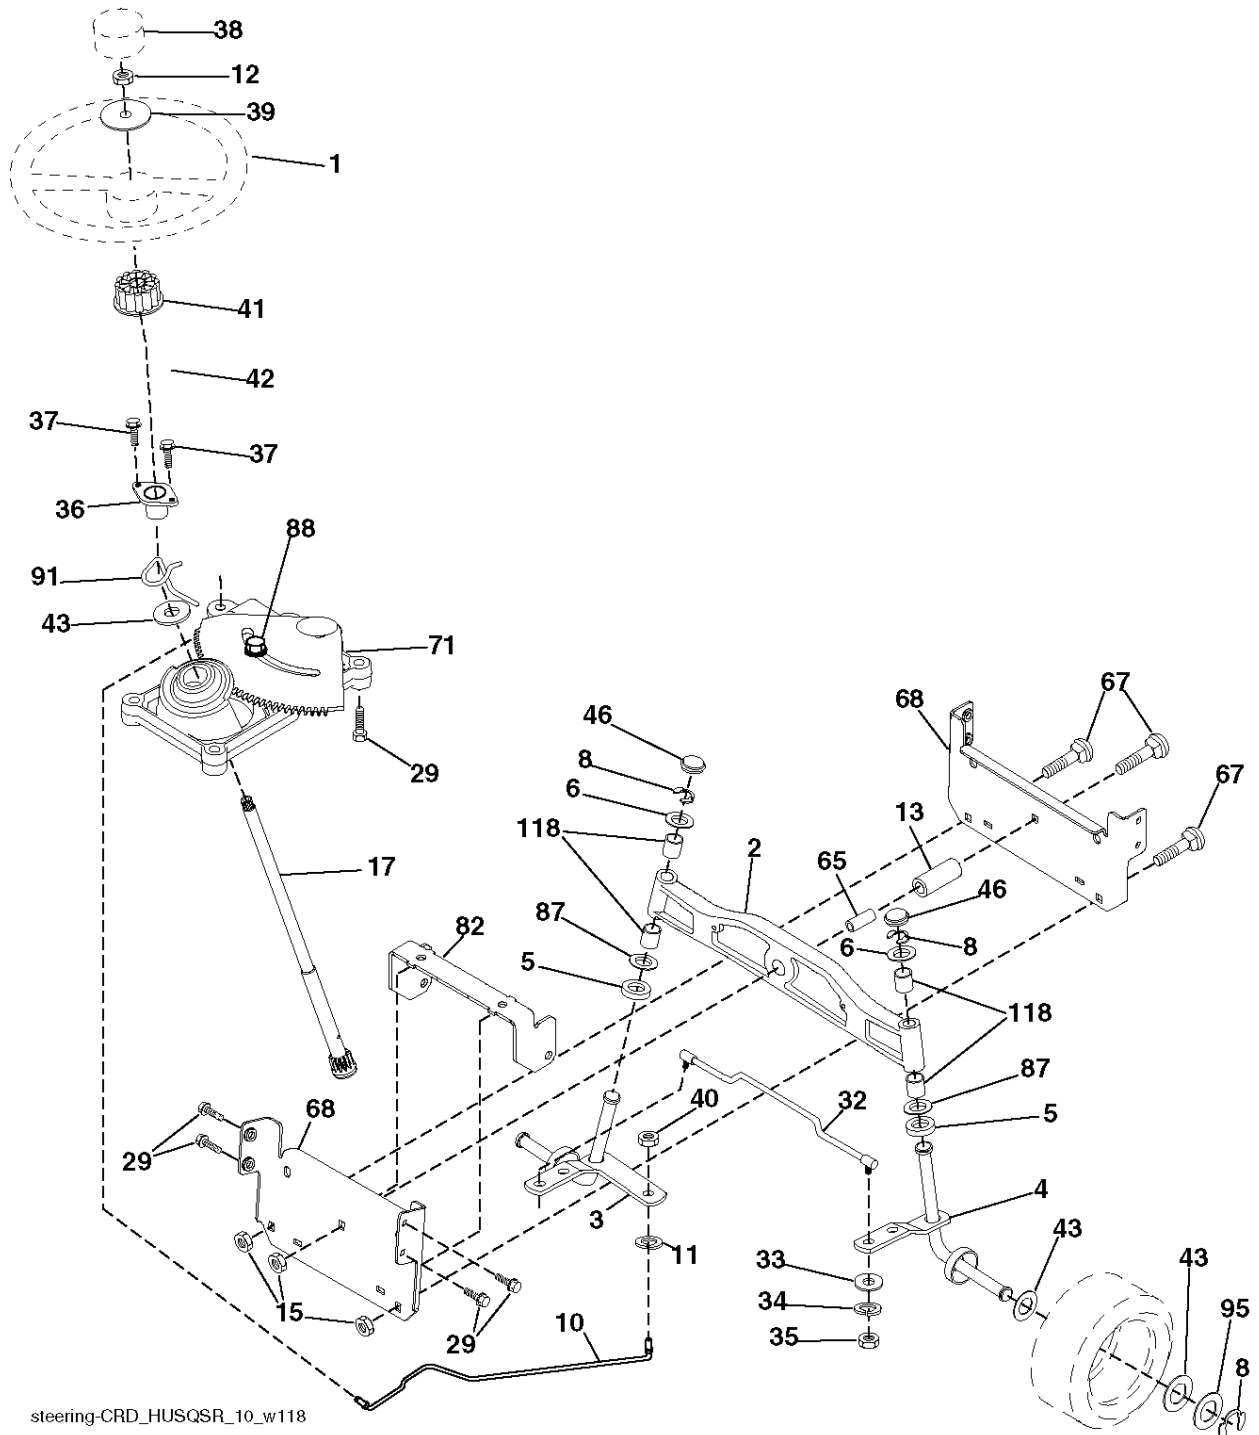

steering-CRD_HUSQSR_10_w118

REF.	PART NO.	DESCRIPTION	REMARK	QTY.	KIT
1	532416480	STEERING WHEEL		1	
2	532193542	AXLE		1	
3	532169840	SPINDLE		1	
4	532169839	SPINDLE		1	
5	532124931	WASHER		1	
6	532121748	WASHER		1	
8	812000029	RETAINER RING		1	
10	532175121	ROD		1	
12	873940800	NUT		1	
11	810040600	WASHER		1	
13	532136518	PIPE		1	
15	532145212	NUT		1	
17	532177883	SHAFT		1	
29	817000612	SCREW		1	
32	532171888	ROD		1	
33	819111216	WASHER		1	
34	810040500	WASHER		1	
35	873540500	NUT		1	
36	532155105	BUSHING		1	
37	532152927	SCREW		1	
38	532415987	KNOB		1	
39	819183812	WASHER		1	
40	873540600	NUT		1	
41	532186737	ADAPTER		1	
43	532121749	WASHER		1	
46	532121232	HUB CAP		1	
65	532414736	SPACER		1	
67	872110618	BOLT		1	
68	532169827	SHAFT		1	
71	532175146	STEERING GEAR		1	
82	532199978	SUPPORT ESSIEU AVANT		1	
87	532173966	WASHER		1	
88	532175118	BOLT		1	
91	532175553	SPRING		1	
95	532188967	WASHER		1	
118	532406013	BEARING		1