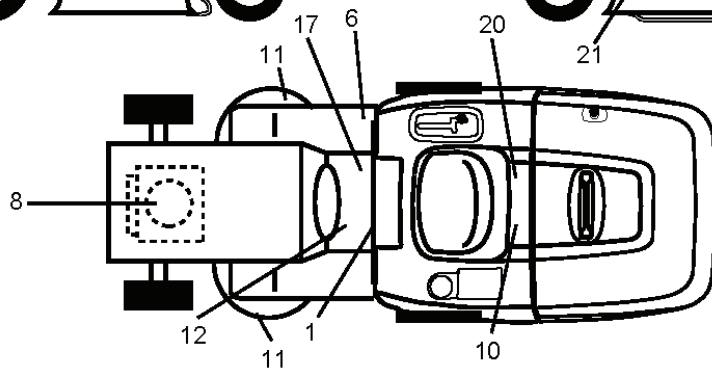

REF.	PART NO.	DESCRIPTION	REMARK	QTY.	KIT
1	532400389	LABEL		1	
3	532429196	DECAL		1	
4	532408798	DECAL		1	
6	532180432	DECAL		1	
7	532409679	DECAL		1	
8	532196841	DECAL		1	
10	532145005	DECAL		1	
11	532182166	DECAL		1	
12	532159737	DECAL		1	
14	532159736	DECAL		1	
17	532140837	DECAL		1	
20	532166960	DECAL		1	
21	532166286	DECAL		1	
--	532180435	DECAL		1	
--	532181917	PROTEGE*RPL.PAR 532179769418		1	
--	532181916	PROTEGE*RPL.PAR 532179768418		1	
--	532138311	DECAL		1