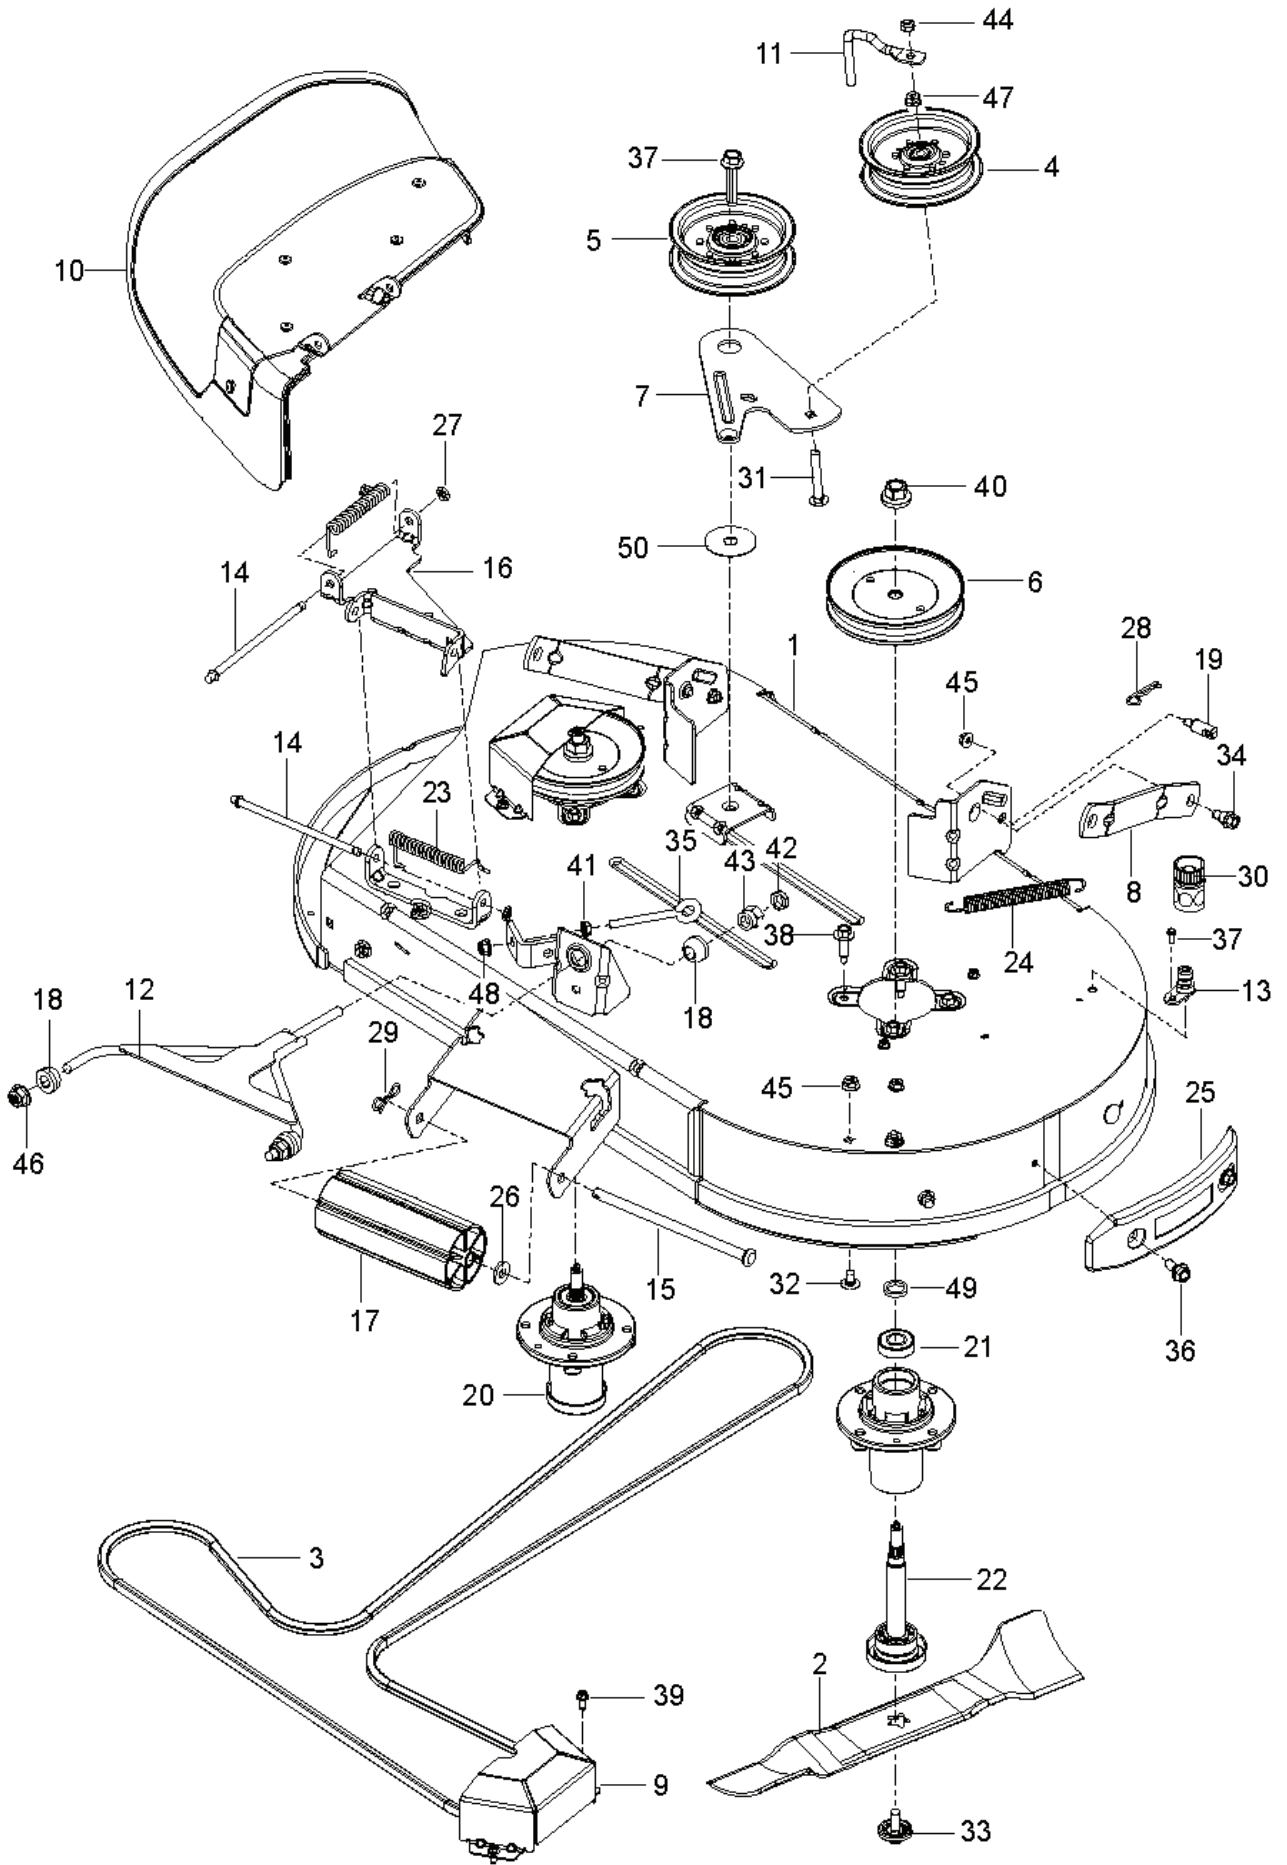

Z 242F, 967324403-00, 2015-06

SPARE PARTS LIST

REF.	PART NO.	DESCRIPTION	REMARK	QTY.	KIT
1	587595601	DECAL		1	
2	587595501	DECAL		1	
3	587769201	DECAL		2	
4	539105745	DECAL		1	
5	532428677	DECAL		1	
6	539108385	DECAL		1	
7	539108386	DECAL		1	
8	539109897	DECAL		1	
9	590485501	DECAL		1	
10	532423829	DECAL		1	
11	588035101	DECAL		1	
12	586978801	DECAL		1	
13	577469001	DECAL		2	
14	510240201	DECAL		1	
15	589357901	DECAL		2	
16	501082601	DECAL		1	
17	581724102	DECAL		1	
18	593363001	DECAL		1	

REF.	PART NO.	DESCRIPTION	REMARK	QTY.	KIT
1	582877602	HOUSING		1	
2	586918101	BLADE		2	
3	587270001	BELT		1	
4	532196106	PULLEY		1	
5	532196104	PULLEY		1	
6	532199791	PULLEY		2	
7	586874002	ARM		1	
8	587140502	ARM		2	
9	586936805	COVER	GREY	2	
10	587305701	DEFLECTOR		1	
11	532198468	BELT GUIDE		1	
12	588610902	LINK		1	
13	532415598	HOSE COUPLING		1	
14	532131491	SHAFT		2	
15	532179127	ROD ROLLER NOSE		1	
16	586918002	BRACKET		1	
17	532176066	ROLLER		1	
18	593842101	BUSHING		3	
19	532195161	STUD		2	
20	539131898	SPINDLE		2	21, 22
21	532110485	BEARING		2	
22	532187291	SHAFT		2	
23	587354701	SPRING		2	
24	532197251	SPRING		1	
25	582683201	BUMPER		1	
26	582360501	BUSHING		2	
27	532110452	NUT		2	
28	539976989	SPLIT PIN		2	
29	532194208	PIN		1	
30	532416405	COUPLING		1	
31	539128101	BOLT		1	
32	539990799	BOLT		3	
33	532193003	SCREW		2	
34	532196539	BOLT		2	
35	539115574	EYE BOLT		1	
36	532170165	BOLT		2	
37	588438301	SCREW		1	
38	584953901	BOLT		8	
39	532137729	SCREW		4	
40	532400234	NUT		2	
41	539990585	NUT		1	
42	873360700	NUT		1	
43	532175994	NUT		1	
44	873900600	NUT		1	
45	873900500	NUT		2	
46	539119124	NUT		2	
47	873680600	NUT		1	
48	539112899	NUT, 5/16-18, NYLOC		1	
49	532187690	WASHER		2	
50	532178515	WASHER		1	