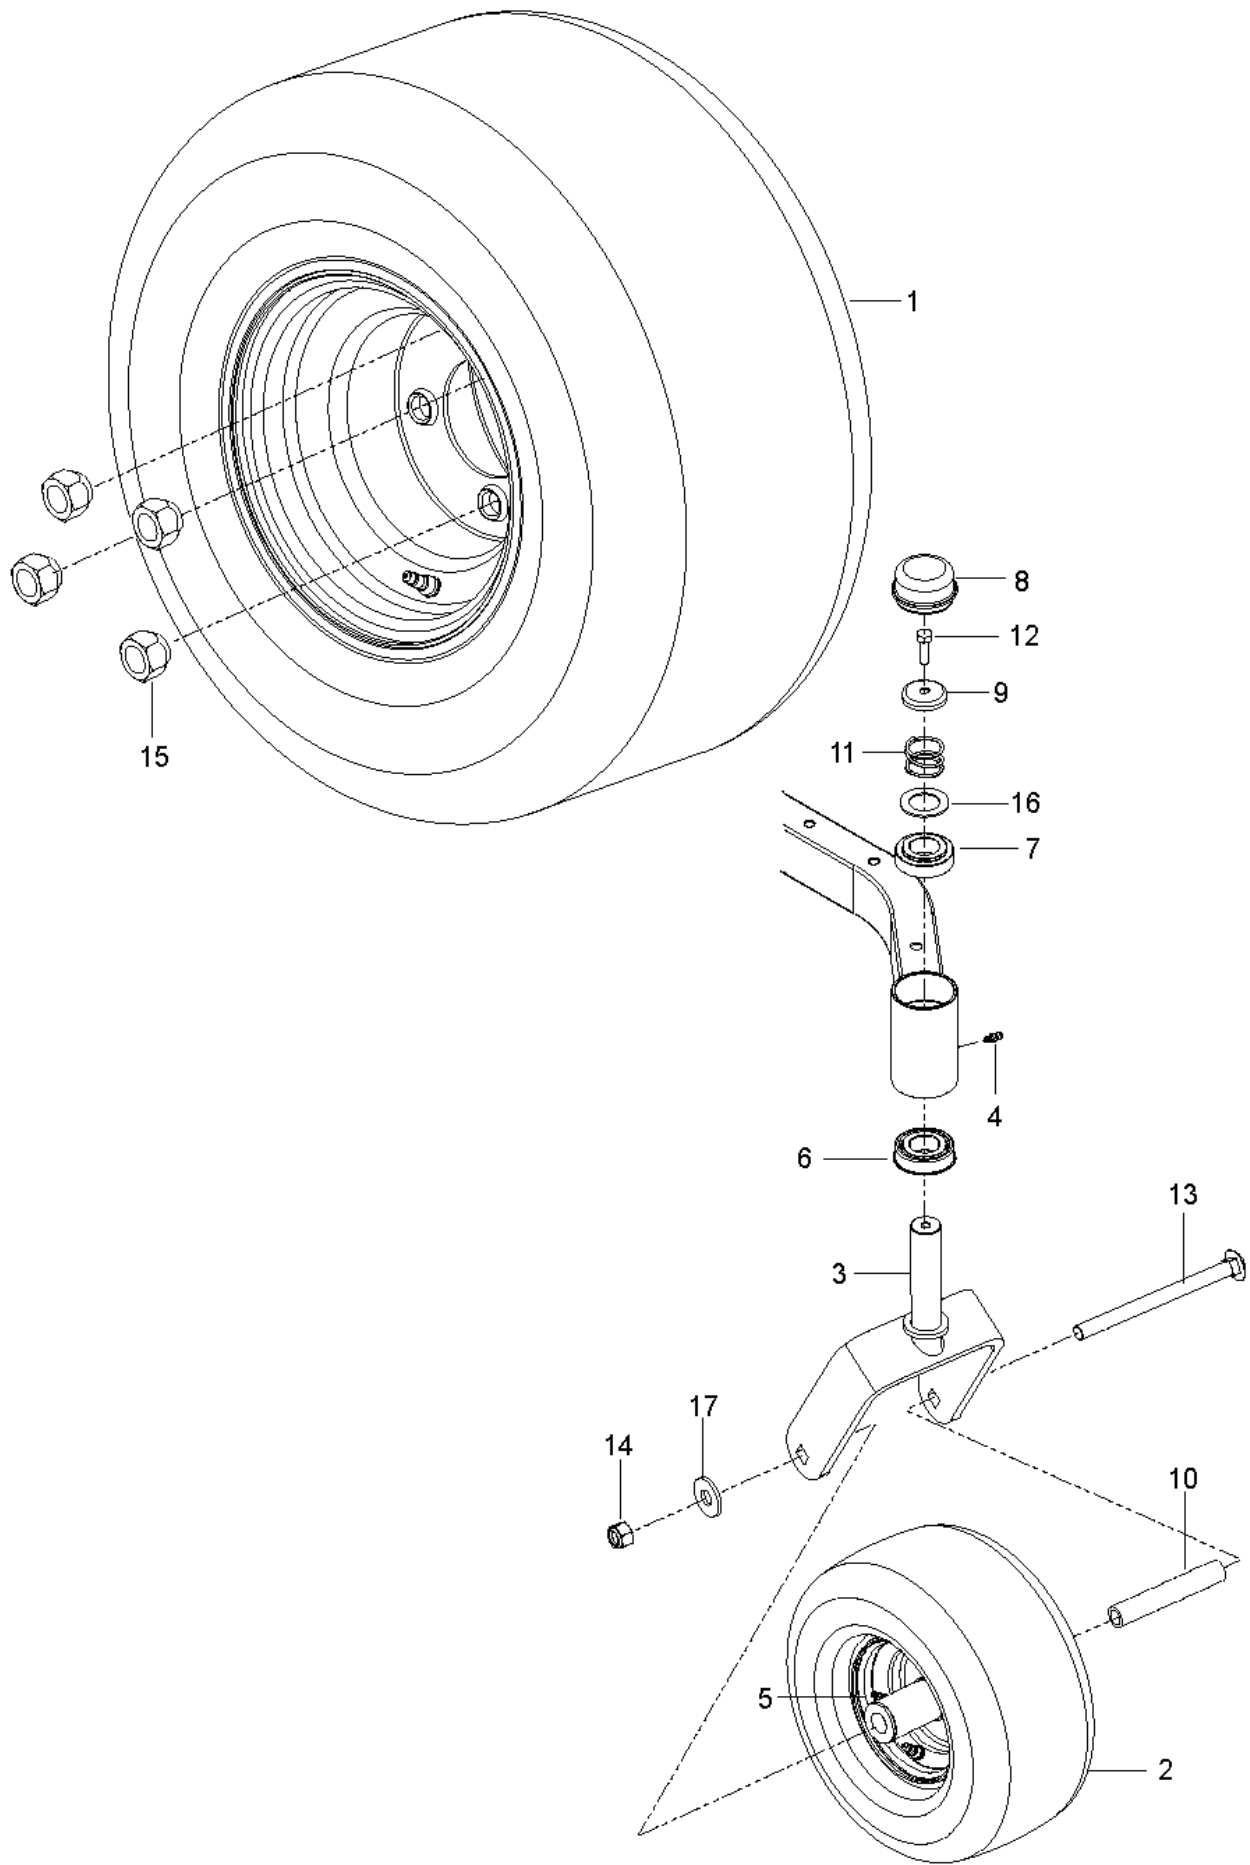

Z 242F, 967324403-00, 2015-06

SPARE PARTS LIST

REF.	PART NO.	DESCRIPTION	REMARK	QTY.	KIT
1	587595601	DECAL		1	
2	587595501	DECAL		1	
3	587769201	DECAL		2	
4	539105745	DECAL		1	
5	532428677	DECAL		1	
6	539108385	DECAL		1	
7	539108386	DECAL		1	
8	539109897	DECAL		1	
9	590485501	DECAL		1	
10	532423829	DECAL		1	
11	588035101	DECAL		1	
12	586978801	DECAL		1	
13	577469001	DECAL		2	
14	510240201	DECAL		1	
15	589357901	DECAL		2	
16	501082601	DECAL		1	
17	581724102	DECAL		1	
18	593363001	DECAL		1	

REF.	PART NO.	DESCRIPTION	REMARK	QTY.	KIT
1	582877602	HOUSING		1	
2	586918101	BLADE		2	
3	587270001	BELT		1	
4	532196106	PULLEY		1	
5	532196104	PULLEY		1	
6	532199791	PULLEY		2	
7	586874002	ARM		1	
8	587140502	ARM		2	
9	586936805	COVER	GREY	2	
10	587305701	DEFLECTOR		1	
11	532198468	BELT GUIDE		1	
12	588610902	LINK		1	
13	532415598	HOSE COUPLING		1	
14	532131491	SHAFT		2	
15	532179127	ROD ROLLER NOSE		1	
16	586918002	BRACKET		1	
17	532176066	ROLLER		1	
18	593842101	BUSHING		3	
19	532195161	STUD		2	
20	539131898	SPINDLE		2	21, 22
21	532110485	BEARING		2	
22	532187291	SHAFT		2	
23	587354701	SPRING		2	
24	532197251	SPRING		1	
25	582683201	BUMPER		1	
26	582360501	BUSHING		2	
27	532110452	NUT		2	
28	539976989	SPLIT PIN		2	
29	532194208	PIN		1	
30	532416405	COUPLING		1	
31	539128101	BOLT		1	
32	539990799	BOLT		3	
33	532193003	SCREW		2	
34	532196539	BOLT		2	
35	539115574	EYE BOLT		1	
36	532170165	BOLT		2	
37	588438301	SCREW		1	
38	584953901	BOLT		8	
39	532137729	SCREW		4	
40	532400234	NUT		2	
41	539990585	NUT		1	
42	873360700	NUT		1	
43	532175994	NUT		1	
44	873900600	NUT		1	
45	873900500	NUT		2	
46	539119124	NUT		2	
47	873680600	NUT		1	
48	539112899	NUT, 5/16-18, NYLOC		1	
49	532187690	WASHER		2	
50	532178515	WASHER		1	