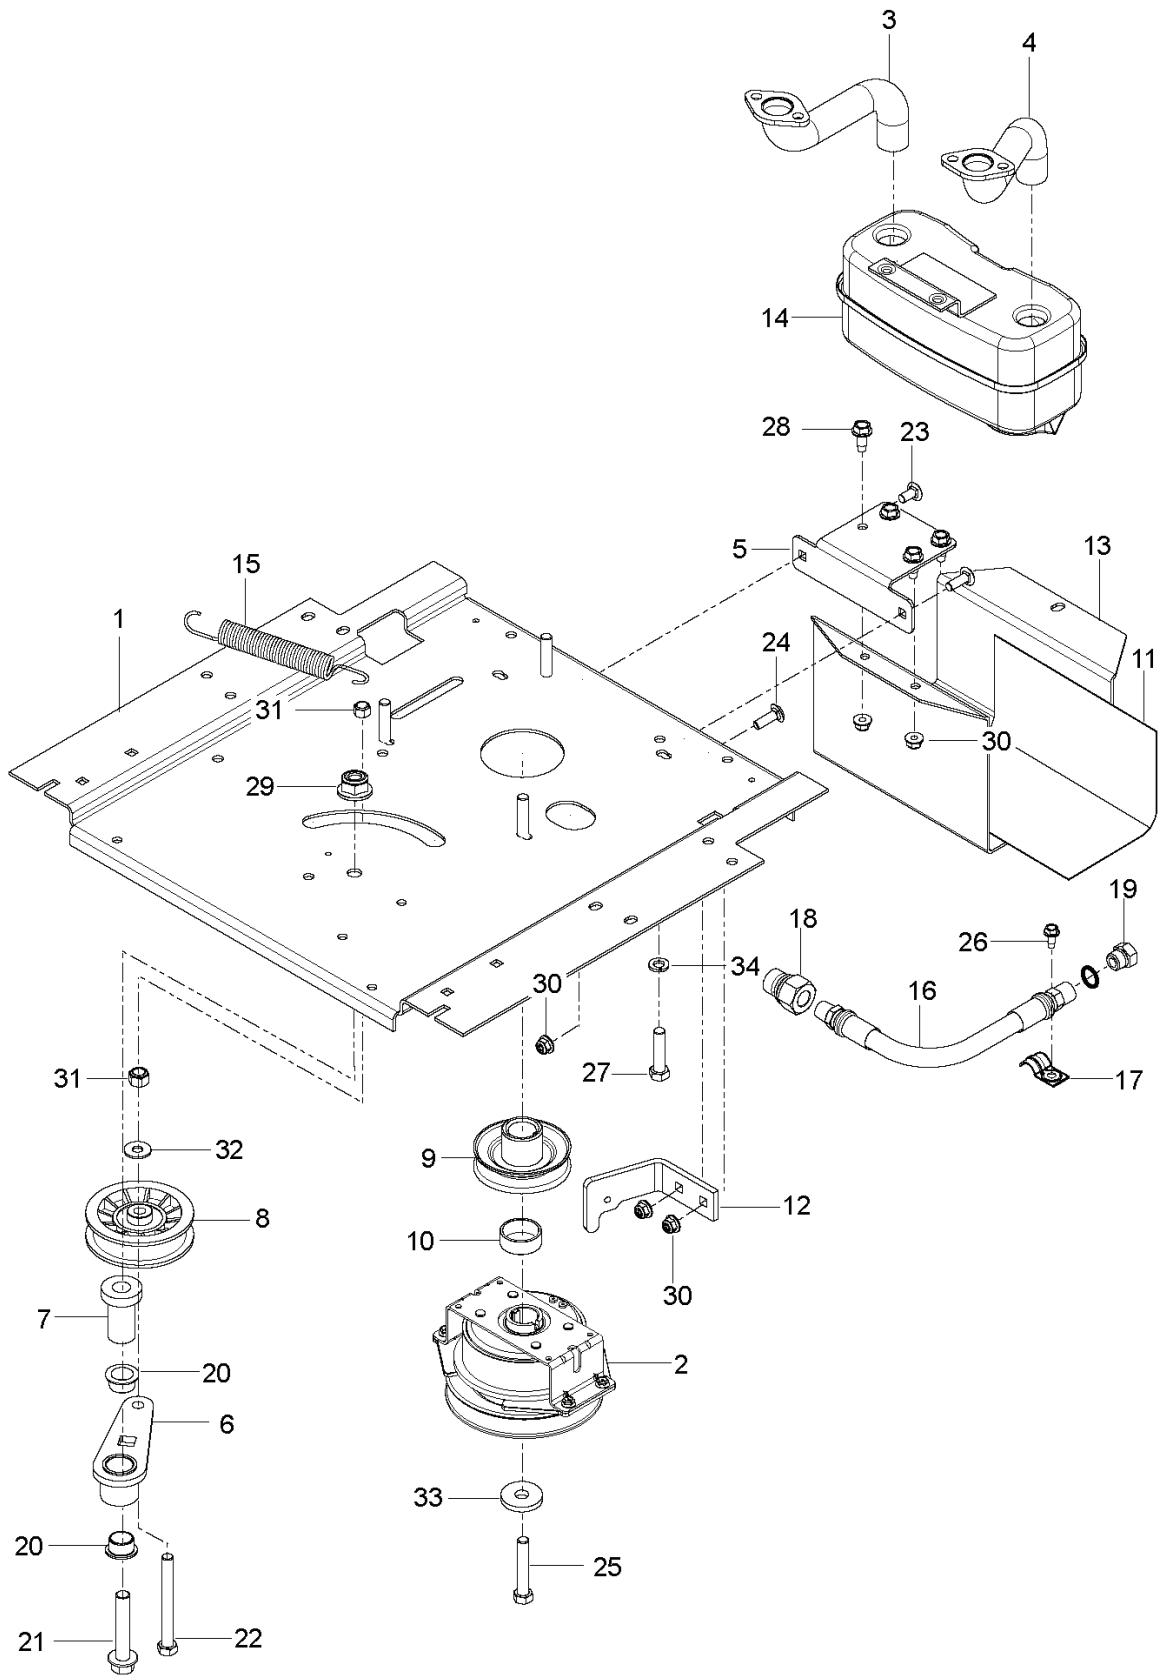

Z 242F, 967324403-00, 2015-06

SPARE PARTS LIST

REF.	PART NO.	DESCRIPTION	REMARK	QTY.	KIT
1	587595601	DECAL		1	
2	587595501	DECAL		1	
3	587769201	DECAL		2	
4	539105745	DECAL		1	
5	532428677	DECAL		1	
6	539108385	DECAL		1	
7	539108386	DECAL		1	
8	539109897	DECAL		1	
9	590485501	DECAL		1	
10	532423829	DECAL		1	
11	588035101	DECAL		1	
12	586978801	DECAL		1	
13	577469001	DECAL		2	
14	510240201	DECAL		1	
15	589357901	DECAL		2	
16	501082601	DECAL		1	
17	581724102	DECAL		1	
18	593363001	DECAL		1	

REF.	PART NO.	DESCRIPTION	REMARK	QTY.	KIT
1	582877602	HOUSING		1	
2	586918101	BLADE		2	
3	587270001	BELT		1	
4	532196106	PULLEY		1	
5	532196104	PULLEY		1	
6	532199791	PULLEY		2	
7	586874002	ARM		1	
8	587140502	ARM		2	
9	586936805	COVER	GREY	2	
10	587305701	DEFLECTOR		1	
11	532198468	BELT GUIDE		1	
12	588610902	LINK		1	
13	532415598	HOSE COUPLING		1	
14	532131491	SHAFT		2	
15	532179127	ROD ROLLER NOSE		1	
16	586918002	BRACKET		1	
17	532176066	ROLLER		1	
18	593842101	BUSHING		3	
19	532195161	STUD		2	
20	539131898	SPINDLE		2	21, 22
21	532110485	BEARING		2	
22	532187291	SHAFT		2	
23	587354701	SPRING		2	
24	532197251	SPRING		1	
25	582683201	BUMPER		1	
26	582360501	BUSHING		2	
27	532110452	NUT		2	
28	539976989	SPLIT PIN		2	
29	532194208	PIN		1	
30	532416405	COUPLING		1	
31	539128101	BOLT		1	
32	539990799	BOLT		3	
33	532193003	SCREW		2	
34	532196539	BOLT		2	
35	539115574	EYE BOLT		1	
36	532170165	BOLT		2	
37	588438301	SCREW		1	
38	584953901	BOLT		8	
39	532137729	SCREW		4	
40	532400234	NUT		2	
41	539990585	NUT		1	
42	873360700	NUT		1	
43	532175994	NUT		1	
44	873900600	NUT		1	
45	873900500	NUT		2	
46	539119124	NUT		2	
47	873680600	NUT		1	
48	539112899	NUT, 5/16-18, NYLOC		1	
49	532187690	WASHER		2	
50	532178515	WASHER		1	