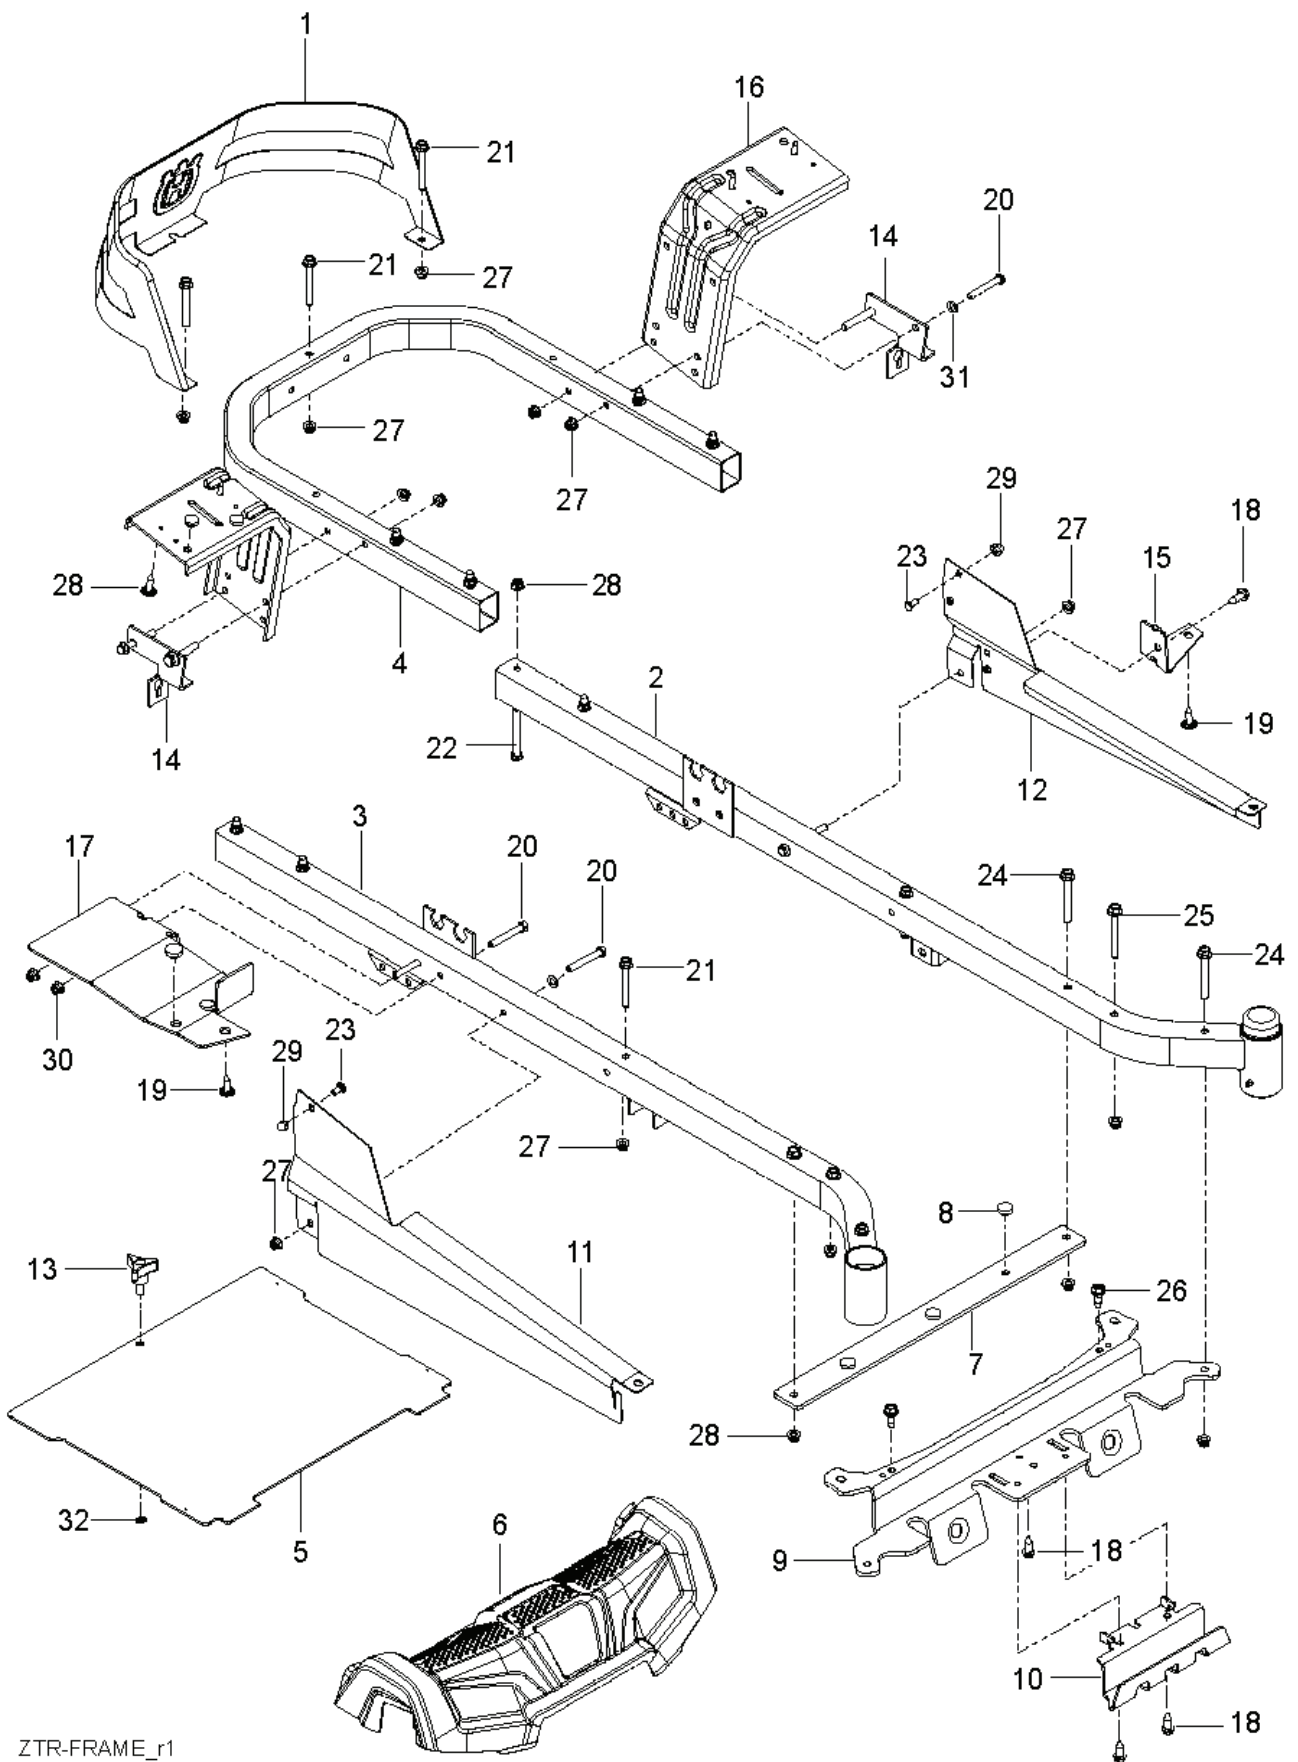

Z 242F, 967324403-00, 2015-06

SPARE PARTS LIST

REF.	PART NO.	DESCRIPTION	REMARK	QTY.	KIT
1	587595601	DECAL		1	
2	587595501	DECAL		1	
3	587769201	DECAL		2	
4	539105745	DECAL		1	
5	532428677	DECAL		1	
6	539108385	DECAL		1	
7	539108386	DECAL		1	
8	539109897	DECAL		1	
9	590485501	DECAL		1	
10	532423829	DECAL		1	
11	588035101	DECAL		1	
12	586978801	DECAL		1	
13	577469001	DECAL		2	
14	510240201	DECAL		1	
15	589357901	DECAL		2	
16	501082601	DECAL		1	
17	581724102	DECAL		1	
18	593363001	DECAL		1	

REF.	PART NO.	DESCRIPTION	REMARK	QTY.	KIT
1	579753401	WHEEL ASSY		2	
2	576588602	WHEEL ASSY		2	
3	586650302	YOKE		2	
4	539115638	FITTING		2	
5	539103300	NIPPLE		2	
6	539112660	BEARING		2	
7	539117901	BUSHING		2	
8	539102535	CAP		2	
9	539115749	CASTER PLUG		2	
10	585995401	SPACER		2	
11	539115747	SPRING		2	
12	874950516	SCREW		2	
13	576601501	SCREW		2	
14	873930800	NUT		2	
15	587653902	NUT		8	
16	539115675	WASHER		2	
17	819182212	WASHER		2	