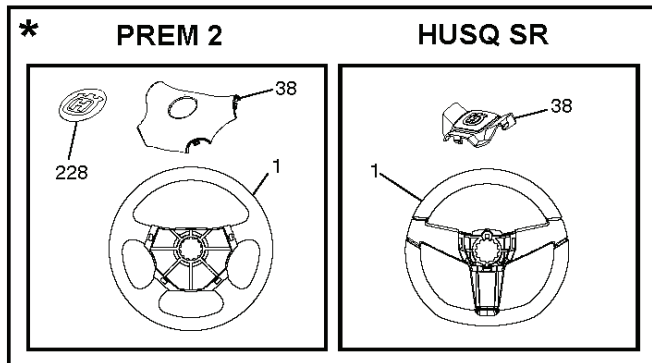

IGNITION SWITCH

POSITION	CIRCUIT	"MAKE"
OFF	M+G+A1	
RUN/OVERRIDE	B+A1	
RUN	B+A1	L+A2
START	B + S + A1	

WIRING INSULATED CLIPS
 NOTE: IF WIRING INSULATED CLIPS WERE REMOVED FOR SERVICING OF UNIT, THEY SHOULD BE RE-INSTALLED TO PROPERLY SECURE YOUR WIRING.

03048

POSITION	CIRCUIT
OFF	C + G, B + H
ON	C + F, B + E, A + D

RELAY

● NON-REMOVABLE CONNECTIONS

○ REMOVABLE CONNECTIONS

steering-CRD_special_1_w118

REF.	PART NO.	DESCRIPTION	REMARK	QTY.	KIT
1	532416480	STEERING WHEEL		1	
--	532193651	STEERING WHEEL		1	
2	532193542	AXLE		1	
3	532169840	SPINDLE		1	
4	532169839	SPINDLE		1	
5	532124931	WASHER		1	
6	532121748	WASHER		1	
8	812000029	RETAINER RING		1	
10	532175121	ROD		1	
11	810040600	WASHER		1	
13	532136518	PIPE		1	
15	532145212	NUT		1	
17	532190753	ROD		1	
29	817000612	SCREW		1	
32	532171888	ROD		1	
33	819111216	WASHER		1	
34	810040500	WASHER		1	
35	873540500	NUT		1	
36	532155099	BUSHING		1	
37	532152927	SCREW		1	
38	532415987	KNOB		1	
--	532193652	HUB		1	
39	819113812	WASHER		1	
40	873540600	NUT		1	
41	532186737	ADAPTER		1	
42	532411139	STEERING COLUMN TUBE		1	
43	532121749	WASHER		1	
44	532190752	SHAFT		1	
46	532121232	HUB CAP		1	
65	532414736	SPACER		1	
67	872110618	BOLT		1	
68	532169827	SHAFT		1	
71	532175146	STEERING GEAR		1	
82	532199978	SUPPORT ESSIEU AVANT		1	
87	532173966	WASHER		1	
88	532175118	BOLT		1	
91	532175553	SPRING		1	
95	532188967	WASHER		1	
97	874780564	BOLT		1	
118	532406013	BEARING		1	
228	532404484	LABEL		1	