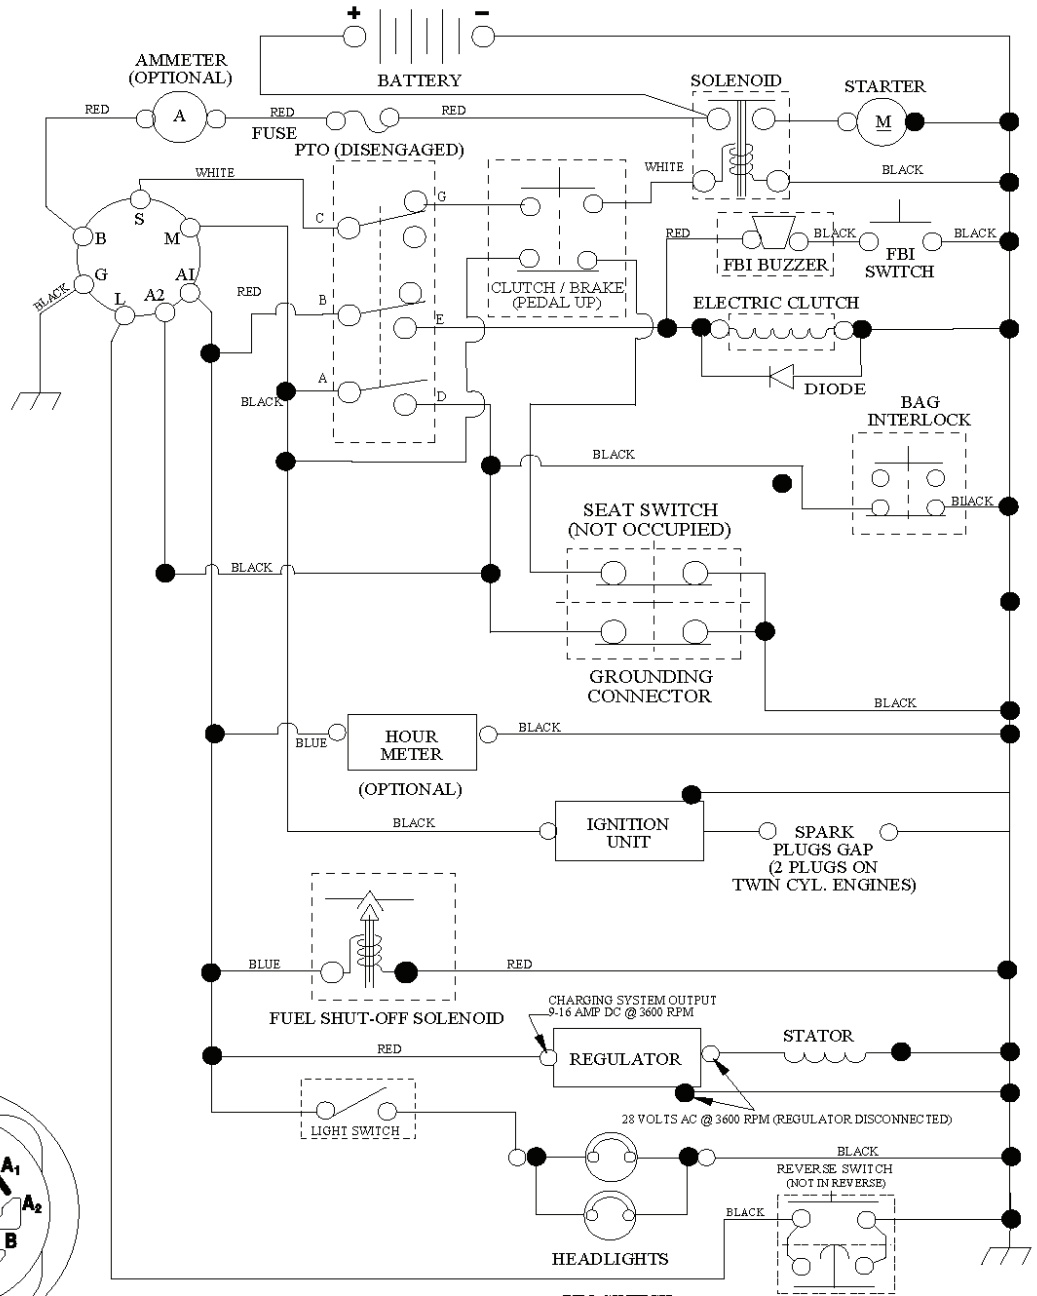

IGNITION SWITCH

POSITION	CIRCUIT	"MAKE"
OFF	M+G+A1	
RUN/OVERRIDE	B+A1	
RUN	B+A1	L+A2
START	B + S + A1	

WIRING INSULATED CLIPS
NOTE: IF WIRING INSULATED CLIPS WERE REMOVED FOR SERVICING OF UNIT, THEY SHOULD BE RE-INSTALLED TO PROPERLY SECURE YOUR WIRING.

03048

POSITION	CIRCUIT
OFF	C + G, B + H
ON	C + F, B + E, A + D

● NON-REMOVABLE CONNECTIONS

○ REMOVABLE CONNECTIONS