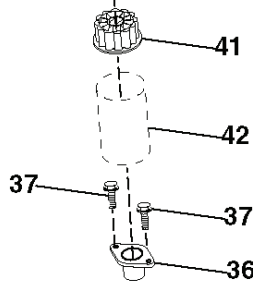

03048

POSITION	CIRCUIT
OFF	C + G, B + H
ON	C + F, B + E, A + D

RELAY

● NON-REMOVABLE CONNECTIONS

○ REMOVABLE CONNECTIONS

steering-CRD_special_1_w118

REF.	PART NO.	DESCRIPTION	REMARK	QTY.	KIT
1	532416480	STEERING WHEEL		1	
--	532193651	STEERING WHEEL		1	
2	532193542	AXLE		1	
3	532169840	SPINDLE		1	
4	532169839	SPINDLE		1	
5	532124931	WASHER		1	
6	532121748	WASHER		1	
8	812000029	RETAINER RING		1	
10	532175121	ROD		1	
11	810040600	WASHER		1	
13	532136518	PIPE		1	
15	532145212	NUT		1	
17	532190753	ROD		1	
29	817000612	SCREW		1	
32	532171888	ROD		1	
33	819111216	WASHER		1	
34	810040500	WASHER		1	
35	873540500	NUT		1	
36	532155099	BUSHING		1	
37	532152927	SCREW		1	
38	532415987	KNOB		1	
--	532193652	HUB		1	
39	819113812	WASHER		1	
40	873540600	NUT		1	
41	532186737	ADAPTER		1	
42	532411139	STEERING COLUMN TUBE		1	
43	532121749	WASHER		1	
44	532190752	SHAFT		1	
46	532121232	HUB CAP		1	
65	532414736	SPACER		1	
67	872110618	BOLT		1	
68	532169827	SHAFT		1	
71	532175146	STEERING GEAR		1	
82	532199978	SUPPORT ESSIEU AVANT		1	
87	532173966	WASHER		1	
88	532175118	BOLT		1	
91	532175553	SPRING		1	
95	532188967	WASHER		1	
97	874780564	BOLT		1	
118	532406013	BEARING		1	
228	532404484	LABEL		1	

REF.	PART NO.	DESCRIPTION	REMARK	QTY.	KIT
1	532059192	CAP VALVE		1	
2	532065139	NIPPLE		1	
3	532106222	TIRE		1	
4	532059904	HOSE		1	
5	532138336	RIM		1	
6	532124957	FITTING		1	
7	532124959	BEARING		1	
8	532138337	RIM SPROCKET		1	
9	532122082	TIRE		1	
10	532124926	HOSE		1	
11	532175039	HUB CAP		1	
--	532144334	SEALING FOAM		1	
	PART NO.		REMARK		KIT