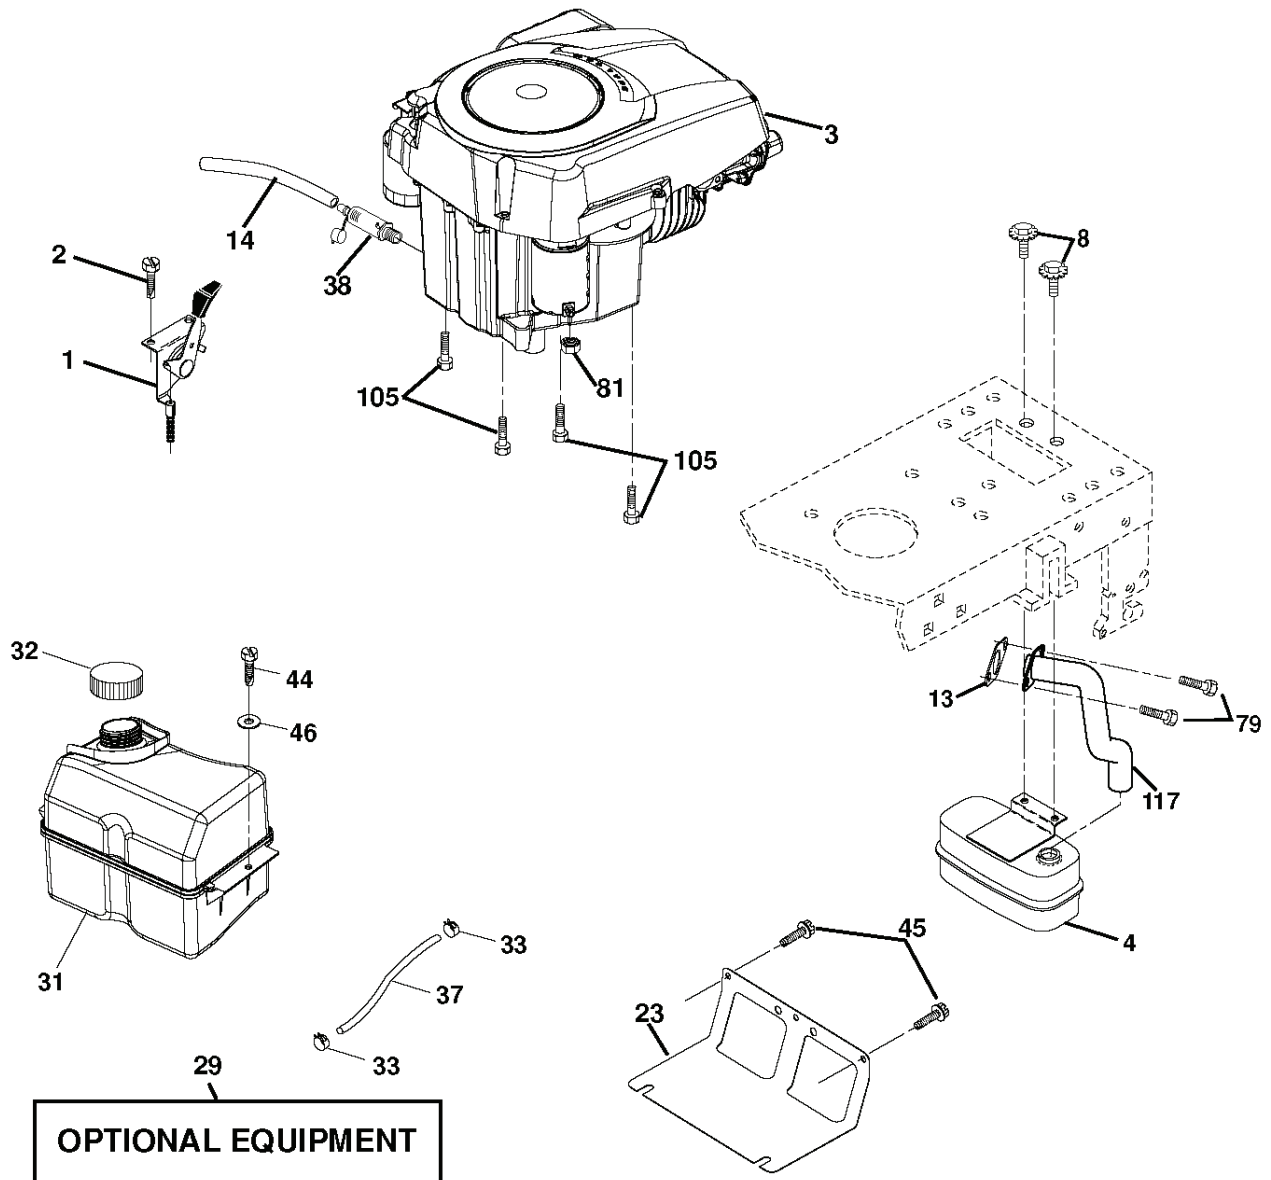

REF.	PART NO.	DESCRIPTION	REMARK	QTY.	KIT
1	532183897	CONTROL		1	
2	532416358	SCREW		1	
3				1	
4	532188655	MUFFLER		1	
8	532171877	BOLT		1	
13	532185909	GASKET		1	
14	532148456	TUBE		1	
23	532169837	HEAT SHIELD		1	
29	532137180	SPARK ARRESTER KIT		1	
31	532407545	FUEL TANK		1	
32	532197725	PLUG		1	
33	532123487	HOSE CLAMP		1	
37	532137040	HOSE		1	
38	532181654	PLUG		1	
44	817670412	SCREW		1	
45	817000612	SCREW		1	
46	819091416	WASHER		1	
79	532192334	SCREW		1	
81	873510400	NUT		1	
105	817120616	SCREW		1	
117	532188654	TUBE EXHAUST		1