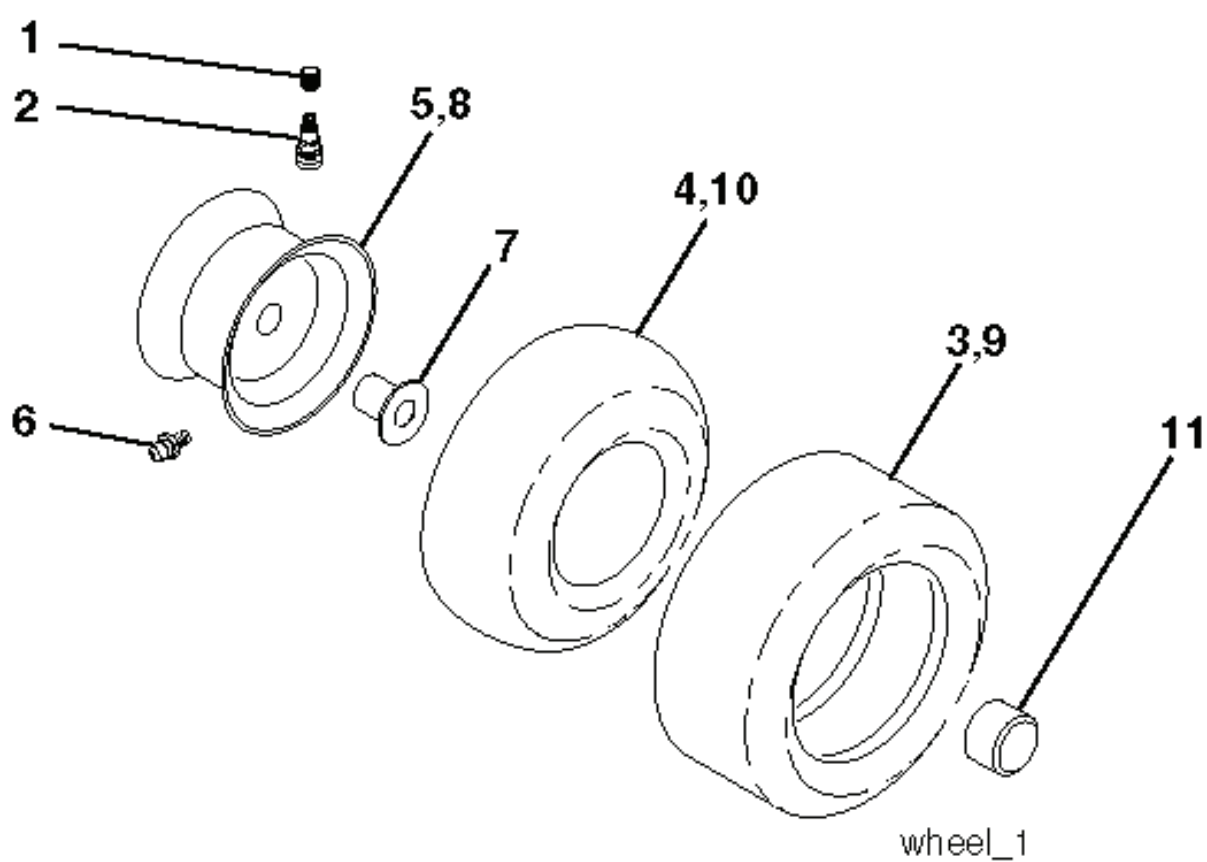

03048

POSITION	CIRCUIT
OFF	C + G, B + H
ON	C + F, B + E, A + D

RELAY

● NON-REMOVABLE CONNECTIONS

○ REMOVABLE CONNECTIONS

steering-CRD_special_1_w118

REF.	PART NO.	DESCRIPTION	REMARK	QTY.	KIT
1	532416480	STEERING WHEEL		1	
--	532193651	STEERING WHEEL		1	
2	532193542	AXLE		1	
3	532169840	SPINDLE		1	
4	532169839	SPINDLE		1	
5	532124931	WASHER		1	
6	532121748	WASHER		1	
8	812000029	RETAINER RING		1	
10	532175121	ROD		1	
11	810040600	WASHER		1	
13	532136518	PIPE		1	
15	532145212	NUT		1	
17	532190753	ROD		1	
29	817000612	SCREW		1	
32	532171888	ROD		1	
33	819111216	WASHER		1	
34	810040500	WASHER		1	
35	873540500	NUT		1	
36	532155099	BUSHING		1	
37	532152927	SCREW		1	
38	532415987	KNOB		1	
--	532193652	HUB		1	
39	819113812	WASHER		1	
40	873540600	NUT		1	
41	532186737	ADAPTER		1	
42	532411139	STEERING COLUMN TUBE		1	
43	532121749	WASHER		1	
44	532190752	SHAFT		1	
46	532121232	HUB CAP		1	
65	532414736	SPACER		1	
67	872110618	BOLT		1	
68	532169827	SHAFT		1	
71	532175146	STEERING GEAR		1	
82	532199978	SUPPORT ESSIEU AVANT		1	
87	532173966	WASHER		1	
88	532175118	BOLT		1	
91	532175553	SPRING		1	
95	532188967	WASHER		1	
97	874780564	BOLT		1	
118	532406013	BEARING		1	
228	532404484	LABEL		1	

REF.	PART NO.	DESCRIPTION	REMARK	QTY.	KIT
1	532059192	CAP VALVE		1	
2	532065139	NIPPLE		1	
3	532106222	TIRE		1	
4	532059904	HOSE		1	
5	532138336	RIM		1	
6	532124957	FITTING		1	
7	532124959	BEARING		1	
8	532138337	RIM SPROCKET		1	
9	532122082	TIRE		1	
10	532124926	HOSE		1	
11	532175039	HUB CAP		1	
--	532144334	SEALING FOAM		1	
	PART NO.		REMARK		KIT