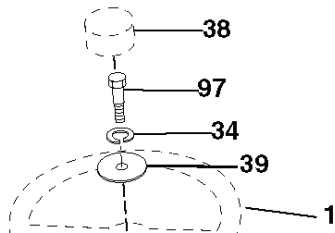

IGNITION SWITCH

POSITION	CIRCUIT	"MAKE"
OFF	M+G+A1	
RUN/OVERRIDE	B+A1	
RUN	B+A1	L+A2
START	B + S + A1	

WIRING INSULATED CLIPS
 NOTE: IF WIRING INSULATED CLIPS WERE REMOVED FOR SERVICING OF UNIT, THEY SHOULD BE RE-INSTALLED TO PROPERLY SECURE YOUR WIRING.

03048

POSITION	CIRCUIT
OFF	C + G, B + H
ON	C + F, B + E, A + D

RELAY

● NON-REMOVABLE CONNECTIONS

○ REMOVABLE CONNECTIONS

steering-CRD_special_1_w118

REF.	PART NO.	DESCRIPTION	REMARK	QTY.	KIT
1	532416480	STEERING WHEEL		1	
--	532193651	STEERING WHEEL		1	
2	532193542	AXLE		1	
3	532169840	SPINDLE		1	
4	532169839	SPINDLE		1	
5	532124931	WASHER		1	
6	532121748	WASHER		1	
8	812000029	RETAINER RING		1	
10	532175121	ROD		1	
11	810040600	WASHER		1	
13	532136518	PIPE		1	
15	532145212	NUT		1	
17	532190753	ROD		1	
29	817000612	SCREW		1	
32	532171888	ROD		1	
33	819111216	WASHER		1	
34	810040500	WASHER		1	
35	873540500	NUT		1	
36	532155099	BUSHING		1	
37	532152927	SCREW		1	
38	532415987	KNOB		1	
--	532193652	HUB		1	
39	819113812	WASHER		1	
40	873540600	NUT		1	
41	532186737	ADAPTER		1	
42	532411139	STEERING COLUMN TUBE		1	
43	532121749	WASHER		1	
44	532190752	SHAFT		1	
46	532121232	HUB CAP		1	
65	532414736	SPACER		1	
67	872110618	BOLT		1	
68	532169827	SHAFT		1	
71	532175146	STEERING GEAR		1	
82	532199978	SUPPORT ESSIEU AVANT		1	
87	532173966	WASHER		1	
88	532175118	BOLT		1	
91	532175553	SPRING		1	
95	532188967	WASHER		1	
97	874780564	BOLT		1	
118	532406013	BEARING		1	
228	532404484	LABEL		1	