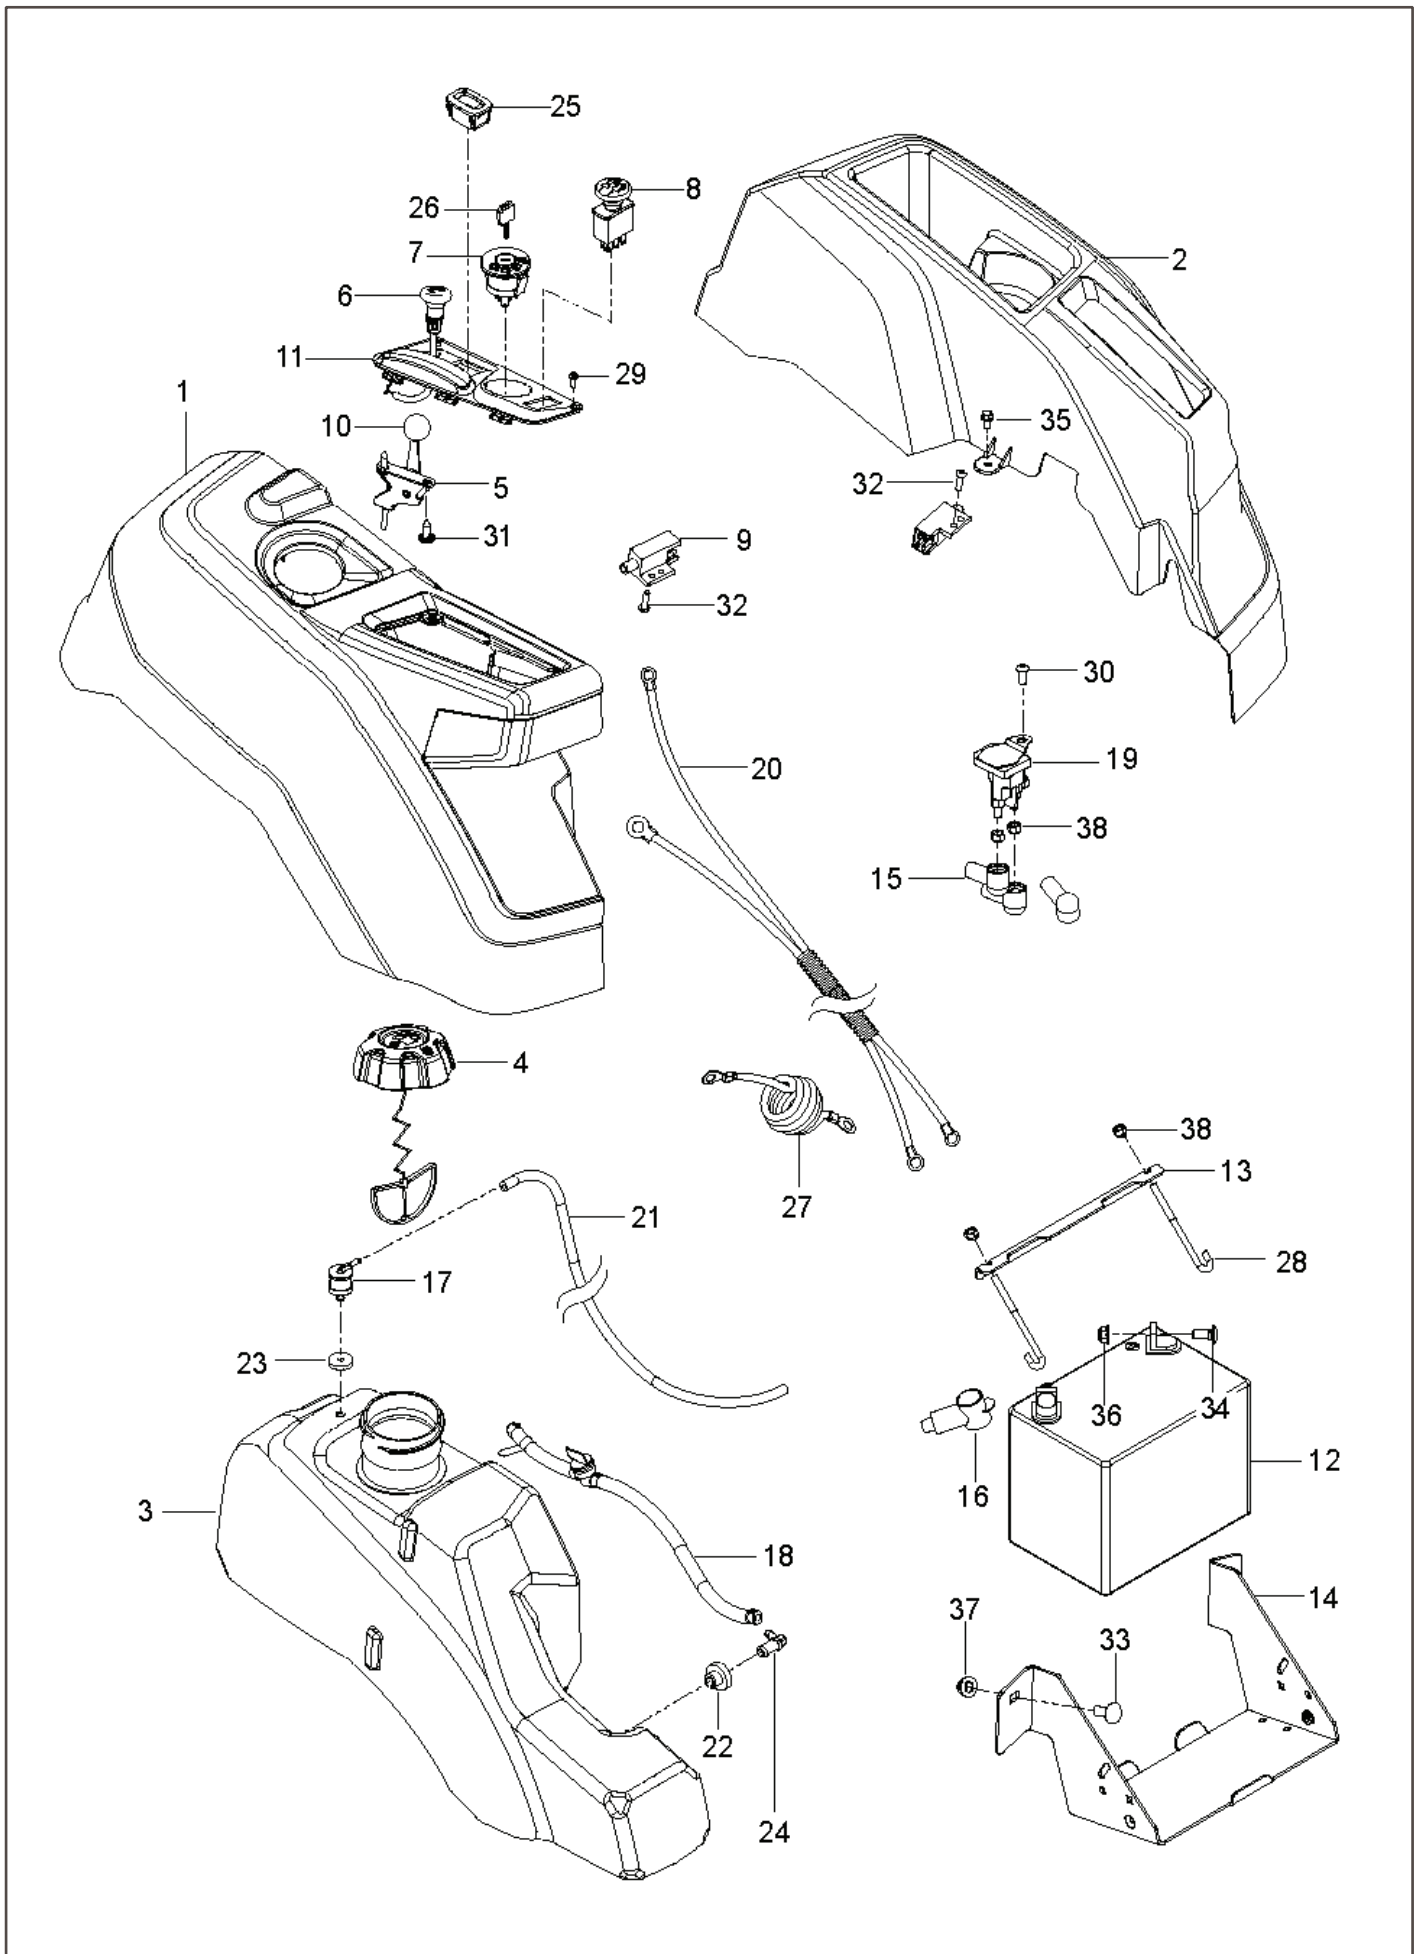

---

REF.	PART NO.	DESCRIPTION	REMARK	QTY.	KIT
1	590486701	WHEEL		2	
2	576588602	WHEEL ASSY		2	
3	586650302	YOKE		2	
4	539115638	FITTING		2	
5	539103300	NIPPLE		2	
6	539112660	BEARING		2	
7	539117901	BUSHING		2	
8	539102535	CAP		2	
9	539115749	CASTER PLUG		2	
10	585995401	SPACER		2	
11	539115747	SPRING		2	
12	874950516	SCREW		2	
13	576601501	SCREW		2	
14	873930800	NUT		2	
15	587653902	NUT		8	
16	539115675	WASHER		2	
17	819182212	WASHER		2	

REF.	PART NO.	DESCRIPTION	REMARK	QTY.	KIT
1	585039802	GUARD		1	
2	589283402	FRAME TUBE		1	
3	589283302	FRAME TUBE		1	
4	584991002	TUBE		1	
5	522842902	PLATE		1	
6	586703801	FRONT COVER		1	
7	585523004	SUPPORT		1	
8	587546901	SCREW		1	
9	585916701	LIGHT		1	
10	587225201	GROMMET		2	
11	585989301	BUMPER		1	
12	585523104	CROSS MEMBER		1	
13	587458602	BRACKET		1	
14	585331602	COVER		1	
15	585331502	COVER		1	
16	539104411	KNOB		1	
17	585474302	BRACKET		2	
18	585523604	SUPPORT		1	
19	580501302	BRACKET		2	
20	585523404	SUPPORT		1	
21	586654301	BOLT		2	
22	586881101	BOLT		2	
23	874780536	BOLT		7	
24	874780544	BOLT		5	
25	874780648	BOLT		8	
26	585940001	BOLT		2	
27	577117701	SCREW		4	
28	532416358	SCREW		6	
29	532421756	SCREW		2	
30	817585200	BOLT		2	
31	521996501	NUT		8	
32	585938101	NUT		2	
33	873900500	NUT		2	
34	539112899	NUT, 5/16-18, NYLOC		9	
35	819111116	WASHER		6	
36	532423063	WASHER		1	