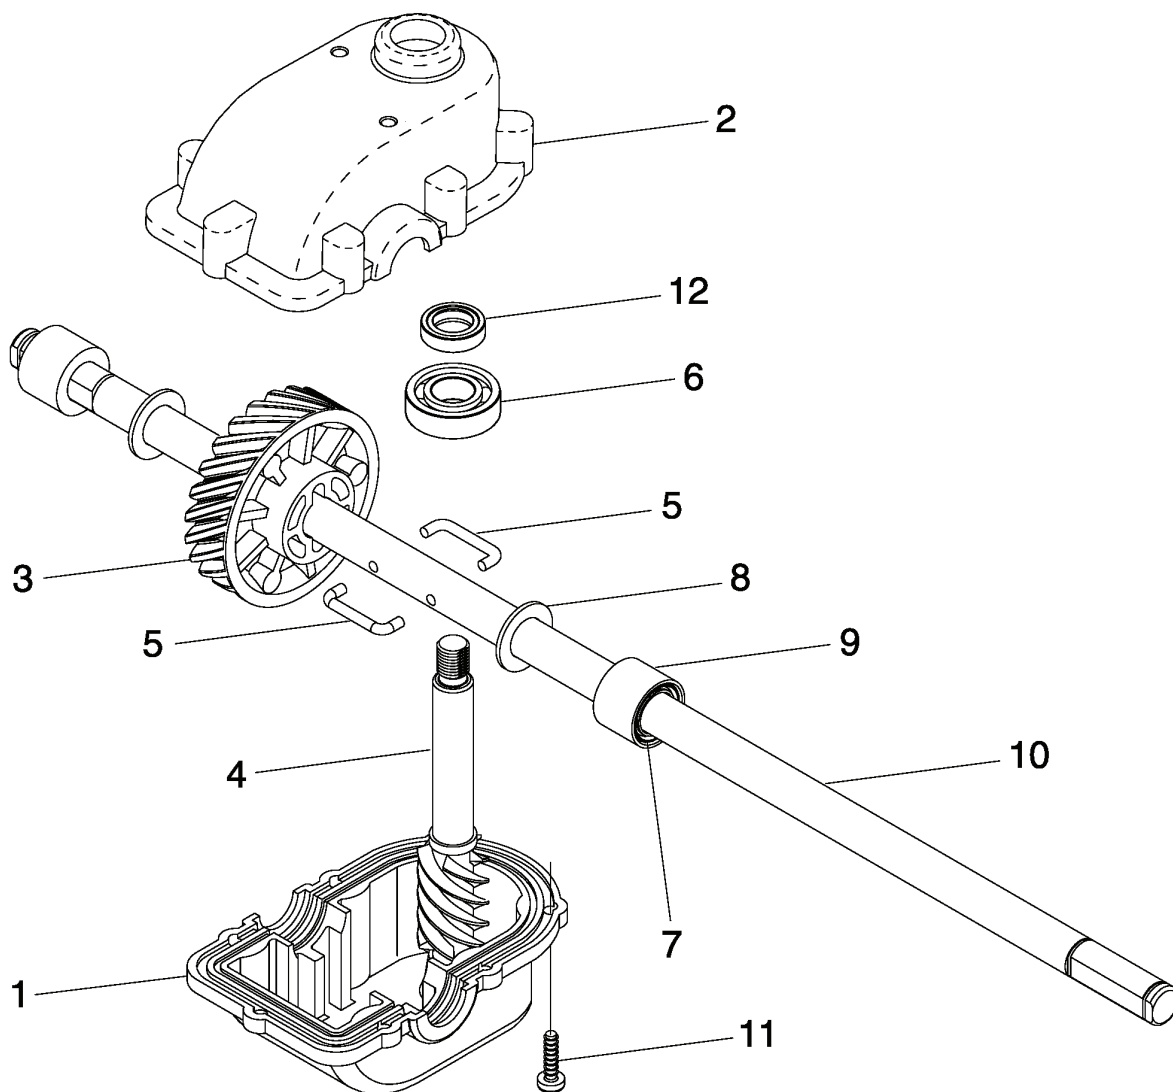

R152SV, R152SVB, 954170233, 2004-10

SPARE PARTS LIST

ROTARY LAWN MOWER - - MODEL NUMBER R152SV (R152SVB) PRODUCT NUMBER 954 17 02-33

REF.	PART NO.	DESCRIPTION	REMARK	QTY.	KIT
1	532190582	HANDLE		1	
2	532065322	CLAMP		1	
3	532183483	PIN		1	
4	532190396	BAG		1	
5	532188506	FRAME		1	
6	812000014	RETAINER RING		1	
7	532190581	BAG		1	
8	532183479	PIN		1	
9	872140405	BOLT		1	
10	873800400	NUT		1	
11	532190692	PIPE		1	
13	532190519	COVER		1	
14	532184572	SCREW		1	
15	532150406	BOLT		1	
16	532165833	MOWER BLADE		1	
17	532851074	WASHER		1	
18	532850263	WASHER		1	
19	532191760	SCREW		1	
20	532186766	ADAPTER		1	
21	532190516	SHIELD		1	
22	817600406	SCREW		1	
23	532183609	BRACKET		1	
24	532751152	NUT		1	
25	532183445	PIN		1	
26	532183446	SPRING		1	
27	532182166	DECAL		1	
28	532190515	PLATE		1	
29	532183447	KNOB		1	
30	532190580	PLATE		1	
31	532183478	SPRING		1	
32	532183445	PIN		1	
33	532190578	PIPE		1	
34	532190619	BRACKET		1	
35	532185588	KNOB		1	
36	532183465	BOLT		1	
37	532185996	DEFLECTOR		1	
38	532190621	BRACKET		1	
39	532184568	BOLT		1	
40	532066426	HOOP		1	
42	532187096	HANDLE		1	
43	532186298	LEVER		1	
44	532182748	HANDLE		1	
45	532186296	HANDLE		1	
46	532183473	CABLE		1	
47	532184570	SCREW		1	
48	532125203	BRACKET		1	
49	532184569	NUT		1	
50	532188501	LEVER		1	
51	532190610	HOUSING		1	
53	532189479	BAG		1	
54	532189014	PIPE		1	
55	532188628	BOLT		1	
56	812000058	E-CLIP		1	
--	532191259			1	
--	532191260			1	

**ROTARY LAWN MOWER - - MODEL NUMBER R152SV (R152SVB)
PRODUCT NUMBER 954 17 02-33
GEARCASE ASSEMBLY - PART NUMBER 532 18 82-94**

REF.	PART NO.	DESCRIPTION	REMARK	QTY.	KIT
1	532187530	CARTER INF. BOITE DE VITESSE		1	
2	532191245	GEAR HOUSING		1	
3	532187532	PINION		1	
4	532191246	SHAFT		1	
5	532183505	WIRE, FORMED		1	
6	532183506	BALL BEARING		1	
7	532183508	SEAL, OUTPUT SHAFT		1	
8	532183509	WASHER		1	
9	532183511	BUSHING		1	
10	532191247	SHAFT		1	
11	532183513	SCREW		1	
12	532183514	SEAL, INPUT SHAFT		1	
--	532750369	GREASE		1	