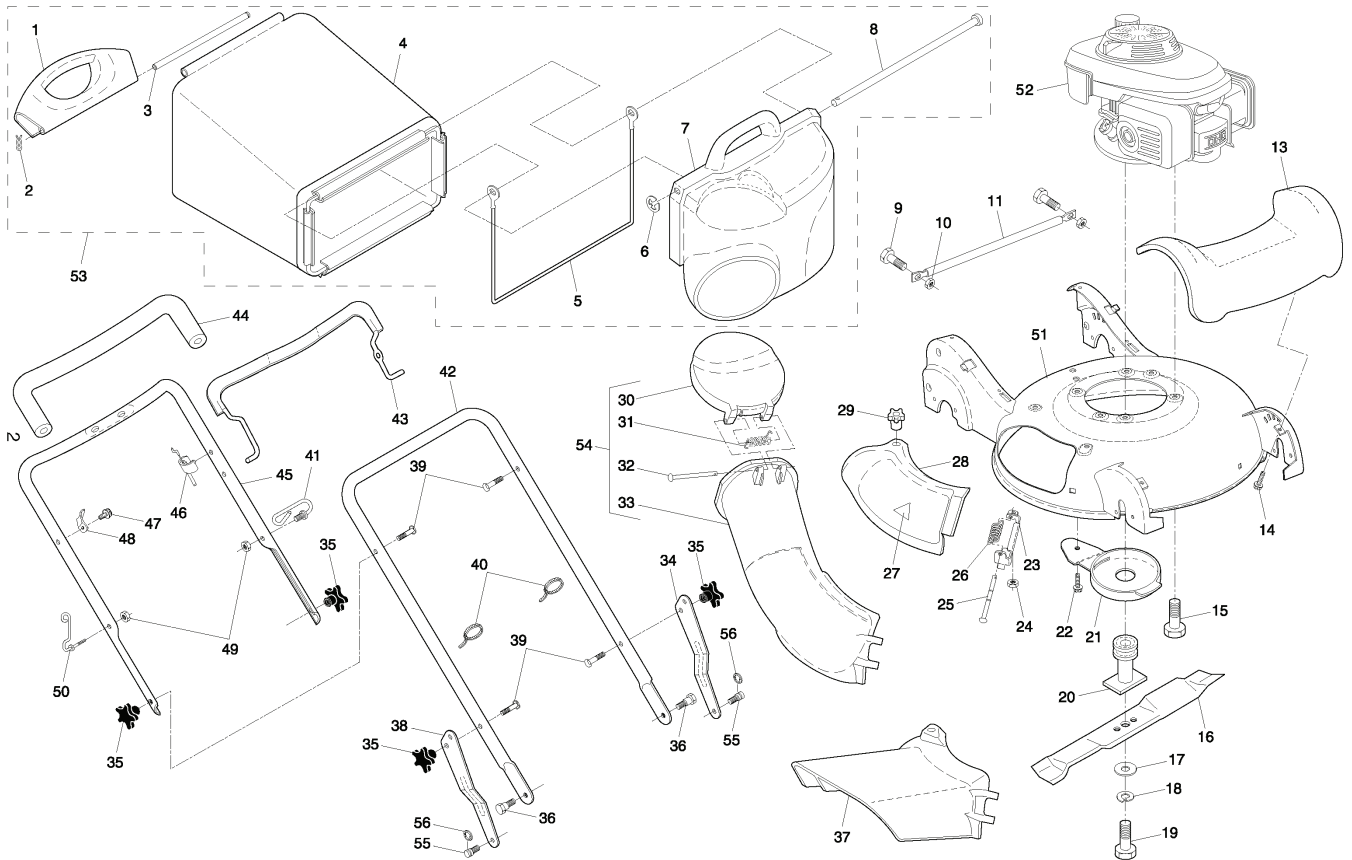

R152SV, R152SVB, 954170233, 2004-10

SPARE PARTS LIST

ROTARY LAWN MOWER - - MODEL NUMBER R152SV (R152SVB) PRODUCT NUMBER 954 17 02-33

REF.	PART NO.	DESCRIPTION	REMARK	QTY.	KIT
1	532190582	HANDLE		1	
2	532065322	CLAMP		1	
3	532183483	PIN		1	
4	532190396	BAG		1	
5	532188506	FRAME		1	
6	812000014	RETAINER RING		1	
7	532190581	BAG		1	
8	532183479	PIN		1	
9	872140405	BOLT		1	
10	873800400	NUT		1	
11	532190692	PIPE		1	
13	532190519	COVER		1	
14	532184572	SCREW		1	
15	532150406	BOLT		1	
16	532165833	MOWER BLADE		1	
17	532851074	WASHER		1	
18	532850263	WASHER		1	
19	532191760	SCREW		1	
20	532186766	ADAPTER		1	
21	532190516	SHIELD		1	
22	817600406	SCREW		1	
23	532183609	BRACKET		1	
24	532751152	NUT		1	
25	532183445	PIN		1	
26	532183446	SPRING		1	
27	532182166	DECAL		1	
28	532190515	PLATE		1	
29	532183447	KNOB		1	
30	532190580	PLATE		1	
31	532183478	SPRING		1	
32	532183445	PIN		1	
33	532190578	PIPE		1	
34	532190619	BRACKET		1	
35	532185588	KNOB		1	
36	532183465	BOLT		1	
37	532185996	DEFLECTOR		1	
38	532190621	BRACKET		1	
39	532184568	BOLT		1	
40	532066426	HOOP		1	
42	532187096	HANDLE		1	
43	532186298	LEVER		1	
44	532182748	HANDLE		1	
45	532186296	HANDLE		1	
46	532183473	CABLE		1	
47	532184570	SCREW		1	
48	532125203	BRACKET		1	
49	532184569	NUT		1	
50	532188501	LEVER		1	
51	532190610	HOUSING		1	
53	532189479	BAG		1	
54	532189014	PIPE		1	
55	532188628	BOLT		1	
56	812000058	E-CLIP		1	
--	532191259			1	
--	532191260			1	

**ROTARY LAWN MOWER - - MODEL NUMBER R152SV (R152SVB)
PRODUCT NUMBER 954 17 02-33
GEARCASE ASSEMBLY - PART NUMBER 532 18 82-94**

REF.	PART NO.	DESCRIPTION	REMARK	QTY.	KIT
1	532187530	CARTER INF. BOITE DE VITESSE		1	
2	532191245	GEAR HOUSING		1	
3	532187532	PINION		1	
4	532191246	SHAFT		1	
5	532183505	WIRE, FORMED		1	
6	532183506	BALL BEARING		1	
7	532183508	SEAL, OUTPUT SHAFT		1	
8	532183509	WASHER		1	
9	532183511	BUSHING		1	
10	532191247	SHAFT		1	
11	532183513	SCREW		1	
12	532183514	SEAL, INPUT SHAFT		1	
--	532750369	GREASE		1	