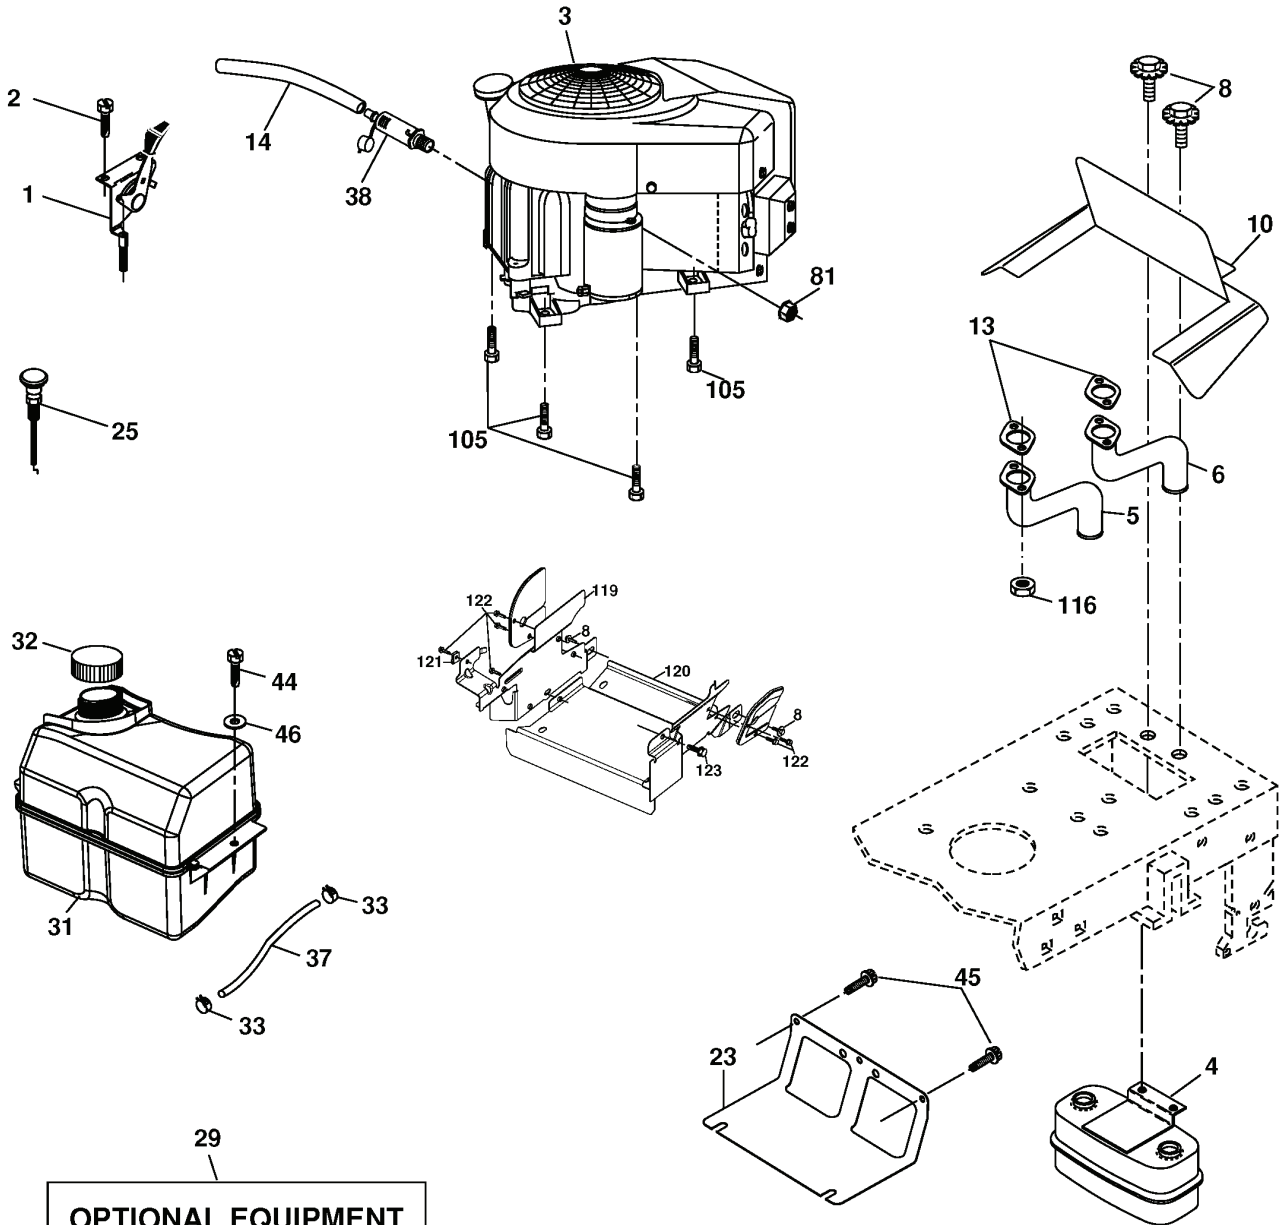

REPAIR PARTS

TRACTOR- -MODEL NO. CTH191 (96061007700), PRODUCT NO. 960 61 00-77
ENGINE

29
OPTIONAL EQUIPMENT
Spark Arrester

REF.	PART NO.	DESCRIPTION	REMARK	QTY.	KIT
1	532186968	CONTROL THROTTLE		1	
2	817720408	SCREW		1	
4	532149723	MUFFLER		1	
5	532184579	TUBE		1	
6	532184580	TUBE		1	
8	532171877	BOLT		1	
10	532146629	HEAT SHIELD		1	
14	532148456	TUBE		1	
23	532169837	HEAT SHIELD		1	
29	532137180	SPARK ARRESTER KIT		1	
31	532185534	TANK UNIT		1	
32	532140527	FUEL CAP		1	
33	532123487	HOSE CLAMP		1	
37	532137040	HOSE		1	
44	817670412	SCREW		1	
45	817000612	SCREW		1	
46	819091416	WASHER		1	
81	873510400	NUT		1	
105	817120616	SCREW		1	
116	532184362	NUT		1	
119	532400601	PROTECTOR		1	
120	532400600	PROTECTOR		1	
121	532196688	NUT		1	
122	532137729	SCREW		1	
123	817670508	SCREW		1