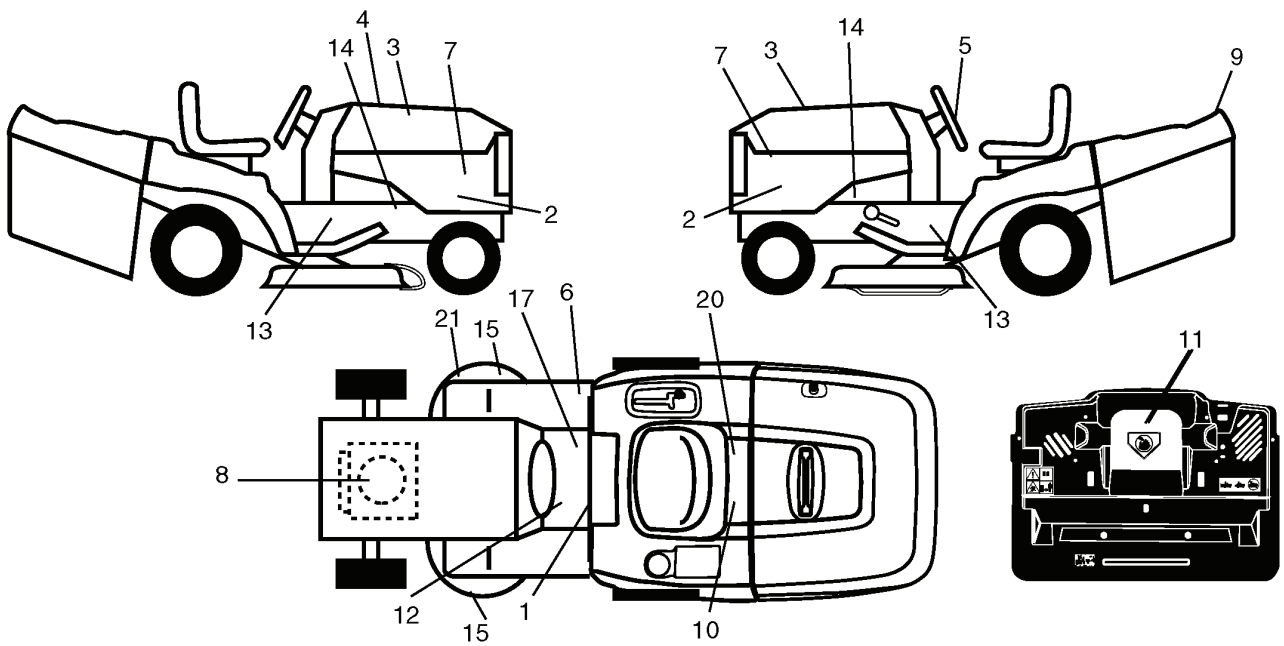

REPAIR PARTS

TRACTOR- -MODEL NO. CTH191 (96061007700), PRODUCT NO. 960 61 00-77
SEAT ASSEMBLY

seat_lt.knob_7(CRD)

REF.	PART NO.	DESCRIPTION	REMARK	QTY.	KIT
1	532188713	SEAT		1	
2	532140551	BRACKET		1	
3	871110616	SCREW		1	
4	819131610	WASHER		1	
5	532145006	CLIP		1	
6	873800600	NUT		1	
7	532124181	SPRING		1	
8	817000616	SCREW		1	
9	819131614	WASHER		1	
10	532195530	BERCEAU DE SIEGE CONDUCTEUR		1	
11	532166369	WING NUT		1	
12	532174648	BRACKET		1	
13	532121248	BUSHING		1	
14	872050412	BOLT		1	
15	532121249	SPACER		1	
16	532123740	SPRING		1	
17	532123976	LOCKNUT		1	
21	532171852	BOLT		1	
22	873800500	LOCK NUT		1	
24	819171912	WASHER		1	
25	532127018	BOLT		1	

REPAIR PARTS

TRACTOR- -MODEL NO. CTH191 (96061007700), PRODUCT NO. 960 61 00-77
DECALS

REF.	PART NO.	DESCRIPTION	REMARK	QTY.	KIT
1	532400389	LABEL		1	
2	532193824	DECAL		1	
3	532188923	DECAL		1	
4	532189149	DECALC.CAPOT		1	
5	532188925	DECAL		1	
6	532180432	DECAL		1	
7	532188921	DECAL		1	
8	532169841	DECAL		1	
9	532193823	DECALC.BAC ARRIERE		1	
10	532145005	DECAL		1	
11	532182166	DECAL		1	
12	532159737	DECAL		1	
13	532401146	DECAL		1	
14	532159736	DECAL		1	
15	532196842	DECAL		1	
17	532140837	DECAL		1	
20	532166960	DECAL		1	
21	532166286	DECAL		1	
--	532180432	DECAL		1	
--	532138311	DECAL		1	
--	532181090	PLATE		1	
--	532181091	PLATE		1	
--	532400965	OPERATORS MANUAL		1	