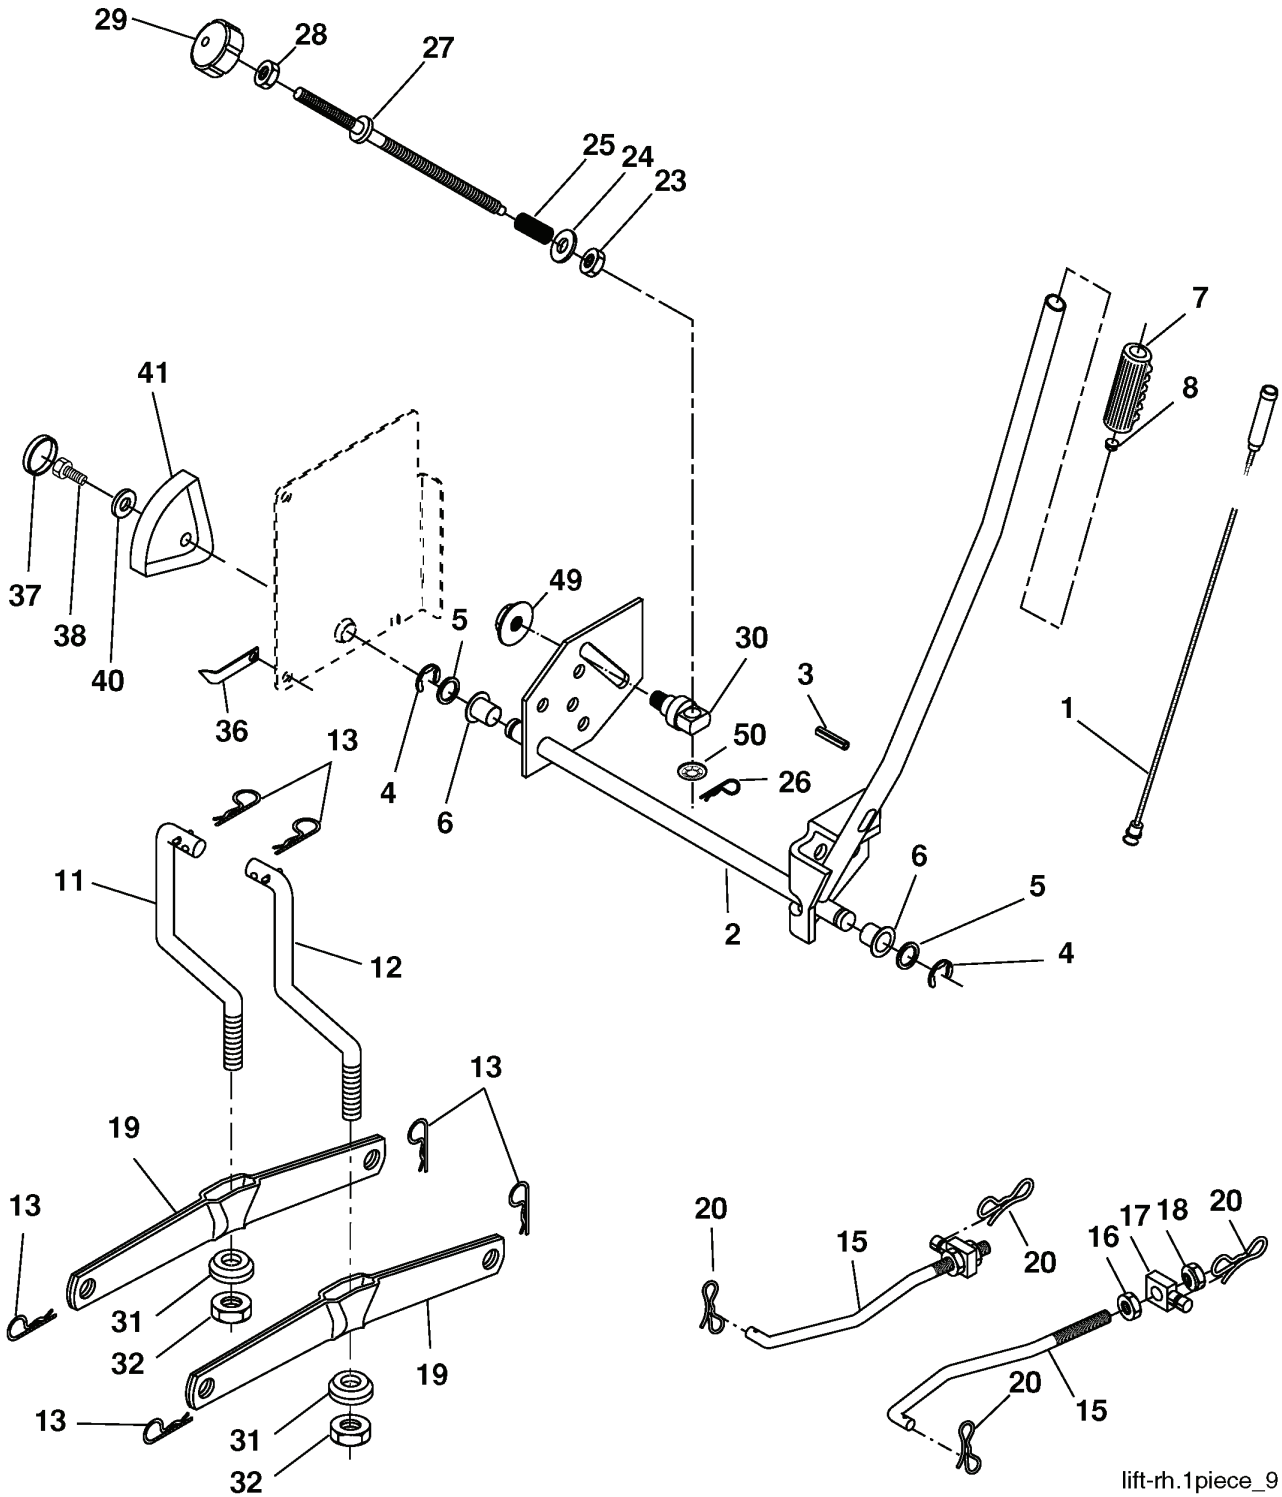

REPAIR PARTS

TRACTOR- -MODEL NO. CTH191 (96061007700), PRODUCT NO. 960 61 00-77
DECALS

REF.	PART NO.	DESCRIPTION	REMARK	QTY.	KIT
1	532400389	LABEL		1	
2	532193824	DECAL		1	
3	532188923	DECAL		1	
4	532189149	DECALC.CAPOT		1	
5	532188925	DECAL		1	
6	532180432	DECAL		1	
7	532188921	DECAL		1	
8	532169841	DECAL		1	
9	532193823	DECALC.BAC ARRIERE		1	
10	532145005	DECAL		1	
11	532182166	DECAL		1	
12	532159737	DECAL		1	
13	532401146	DECAL		1	
14	532159736	DECAL		1	
15	532196842	DECAL		1	
17	532140837	DECAL		1	
20	532166960	DECAL		1	
21	532166286	DECAL		1	
--	532180432	DECAL		1	
--	532138311	DECAL		1	
--	532181090	PLATE		1	
--	532181091	PLATE		1	
--	532400965	OPERATORS MANUAL		1	

REPAIR PARTS

TRACTOR- -MODEL NO. CTH191 (96061007700), PRODUCT NO. 960 61 00-77
MOWER LIFT

lift-rh.1piece_9

REF.	PART NO.	DESCRIPTION	REMARK	QTY.	KIT
1	532159460	WIRE		1	
2	532159471	LEVER		1	
3	532105767	PIN RETAINING SCREW		1	
4	812000002	RETAINER RING		1	
5	819211621	WASHER		1	
6	532120183	BEARING		1	
7	532125631	HANDLE		1	
8	532124526	KNOB		1	
11	532165829	ROD		1	
12	532165831	ROD		1	
13	532124670	RETAINER RING		1	
15	532173288	LINK		1	
16	873350800	NUT		1	
17	532175689	BRACKET		1	
18	873800800	NUT		1	
19	532139868	LEVER		1	
20	532194209	SPRING		1	
23	532110807	NUT		1	
24	819131016	WASHER		1	
25	532124874	SPRING		1	
26	532169484	PIN		1	
27	532126971	LEVER		1	
28	873350600	NUT		1	
29	532138057	KNOB		1	
30	532150233	TRUNNION		1	
31	532169865	BEARING		1	
32	873540600	NUT		1	
36	532155097	INDICATOR		1	
37	532123935	PLUG		1	
38	817060516	SCREW		1	
40	819112410	WASHER		1	
41	532123934	INDICATOR		1	
49	532145212	NUT		1	
50	532110452	NUT		1	