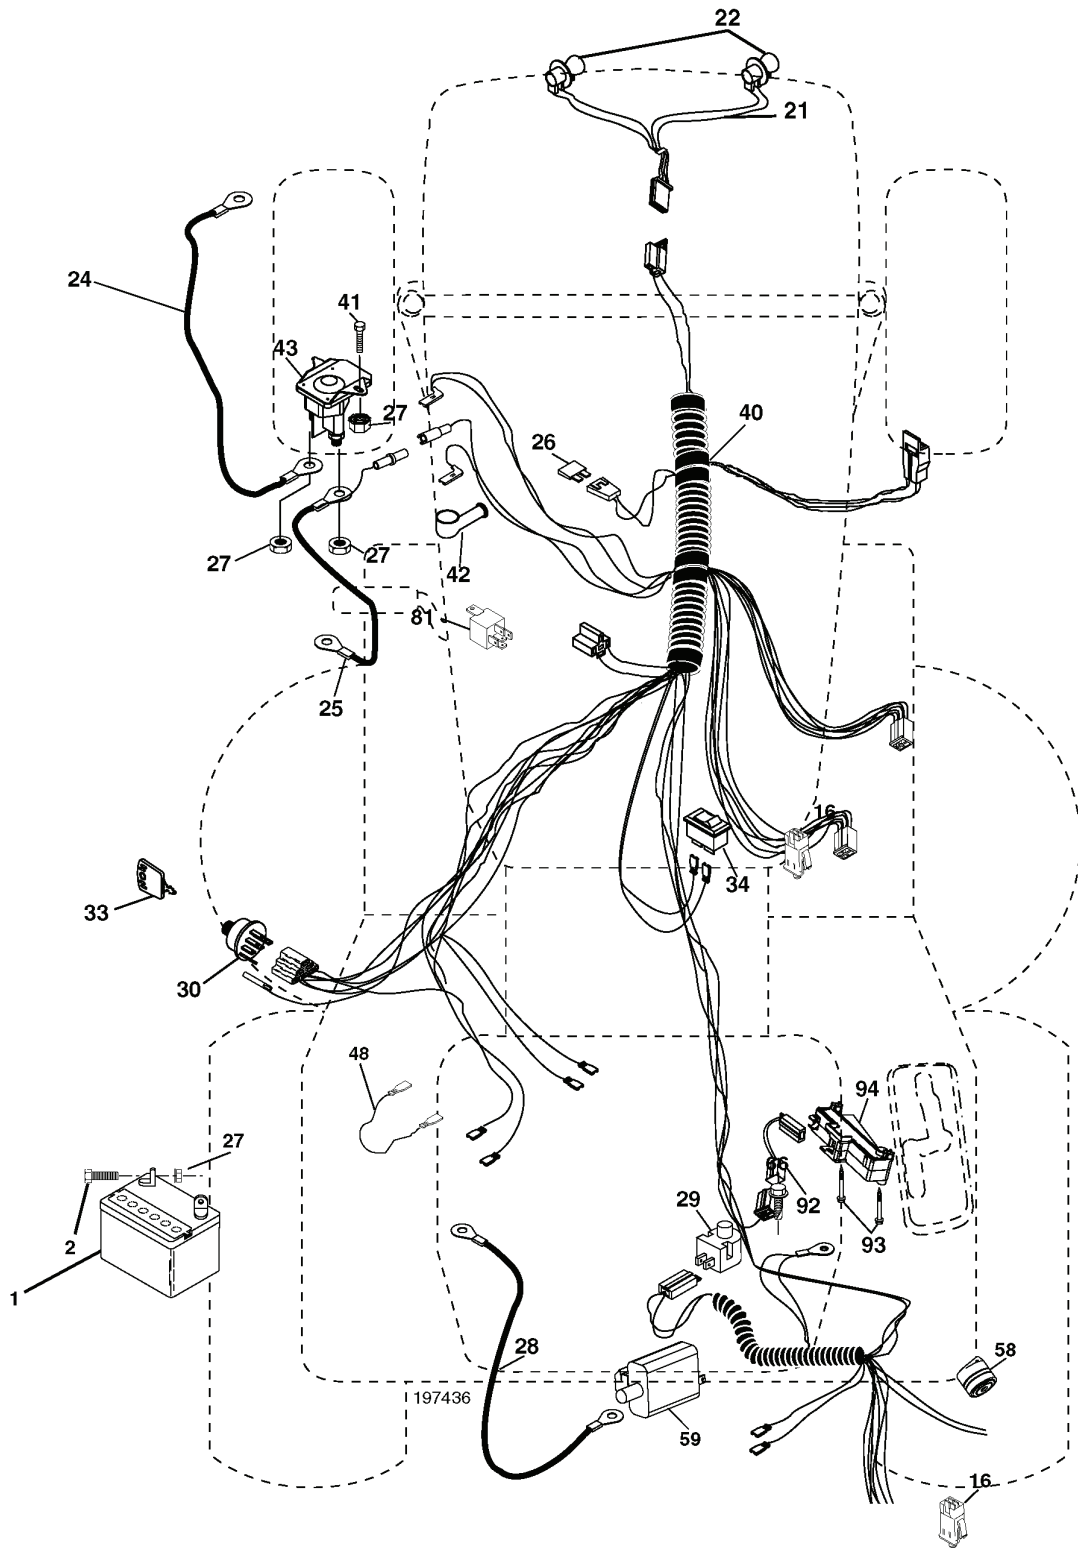

REPAIR PARTS

TRACTOR- -MODEL NO. CTH191 (96061007700), PRODUCT NO. 960 61 00-77
ELECTRICAL

REF.	PART NO.	DESCRIPTION	REMARK	QTY.	KIT
1	532144927	BATTERY		1	
2	874760412	BOLT		1	
16	532176138	MICRO SWITCH		1	
21	532175688	HARNES		1	
22	532004152	BULB		1	
24	532124780	CABLE		1	
25	532165987	CABLE		1	
26	532175158	FUSE		1	
27	873510400	NUT		1	
28	532127725	CABLE		1	
29	532192749	SWITCH.SEAT.DP W/RAMPS		1	
30	532193350	IGNITION MODULE		1	
33	532140401	KEY		1	
34	532110712	SWITCH		1	
40	532197436	CABLE ASSY		1	
41	871110408	BOLT		1	
42	532131563	COVER		1	
43	532192507	SOLENOID		1	
48	532140844	ADAPTER		1	
58	532169419	BUZZER		1	
59	532180379	SWITCH FBI		1	
66	817490608	SCREW		1	
81	532109748	RELAY		1	
92	532196615	CABLE ASSY		1	
93	532192540	SCREW		1	
94	532191834	MODULE.REVERSE.ROS		1