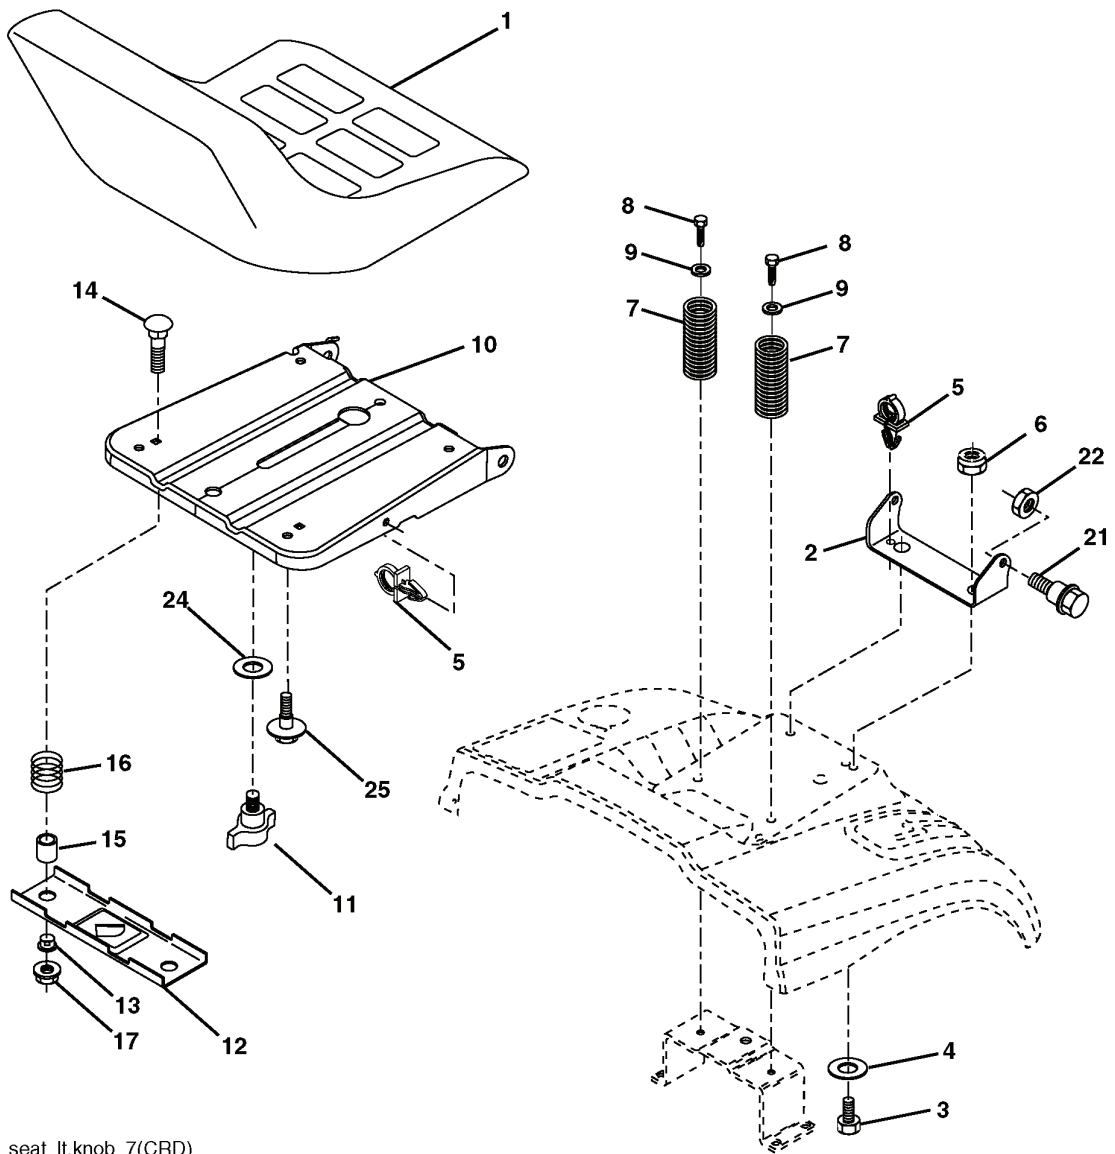

REPAIR PARTS

TRACTOR- -MODEL NO. CTH191 (96061007700), PRODUCT NO. 960 61 00-77
SEAT ASSEMBLY

seat_lt.knob_7(CRD)

REF.	PART NO.	DESCRIPTION	REMARK	QTY.	KIT
1	532188713	SEAT		1	
2	532140551	BRACKET		1	
3	871110616	SCREW		1	
4	819131610	WASHER		1	
5	532145006	CLIP		1	
6	873800600	NUT		1	
7	532124181	SPRING		1	
8	817000616	SCREW		1	
9	819131614	WASHER		1	
10	532195530	BERCEAU DE SIEGE CONDUCTEUR		1	
11	532166369	WING NUT		1	
12	532174648	BRACKET		1	
13	532121248	BUSHING		1	
14	872050412	BOLT		1	
15	532121249	SPACER		1	
16	532123740	SPRING		1	
17	532123976	LOCKNUT		1	
21	532171852	BOLT		1	
22	873800500	LOCK NUT		1	
24	819171912	WASHER		1	
25	532127018	BOLT		1