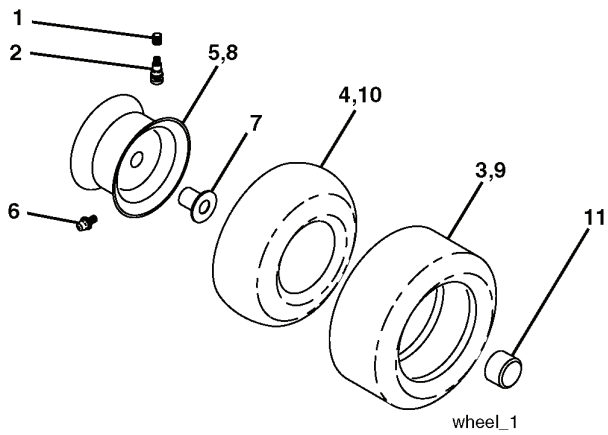

REPAIR PARTS

TRACTOR- -MODEL NO. CTH191 (96061007700), PRODUCT NO. 960 61 00-77

WHEELS & TIRES

REF.	PART NO.	DESCRIPTION	REMARK	QTY.	KIT
1	532059192	CAP VALVE		1	
2	532065139	NIPPLE		1	
3	532106222	TIRE		1	
4	532059904	HOSE		1	
5	532138336	RIM		1	
6	532124957	FITTING		1	
7	532124959	BEARING		1	
8	532138337	RIM.SPROCKET		1	
9	532122082	TIRE		1	
10	532124926	HOSE		1	
11	532175039	HUB CAP		1	
--	532144334	SEALING FOAM		1	