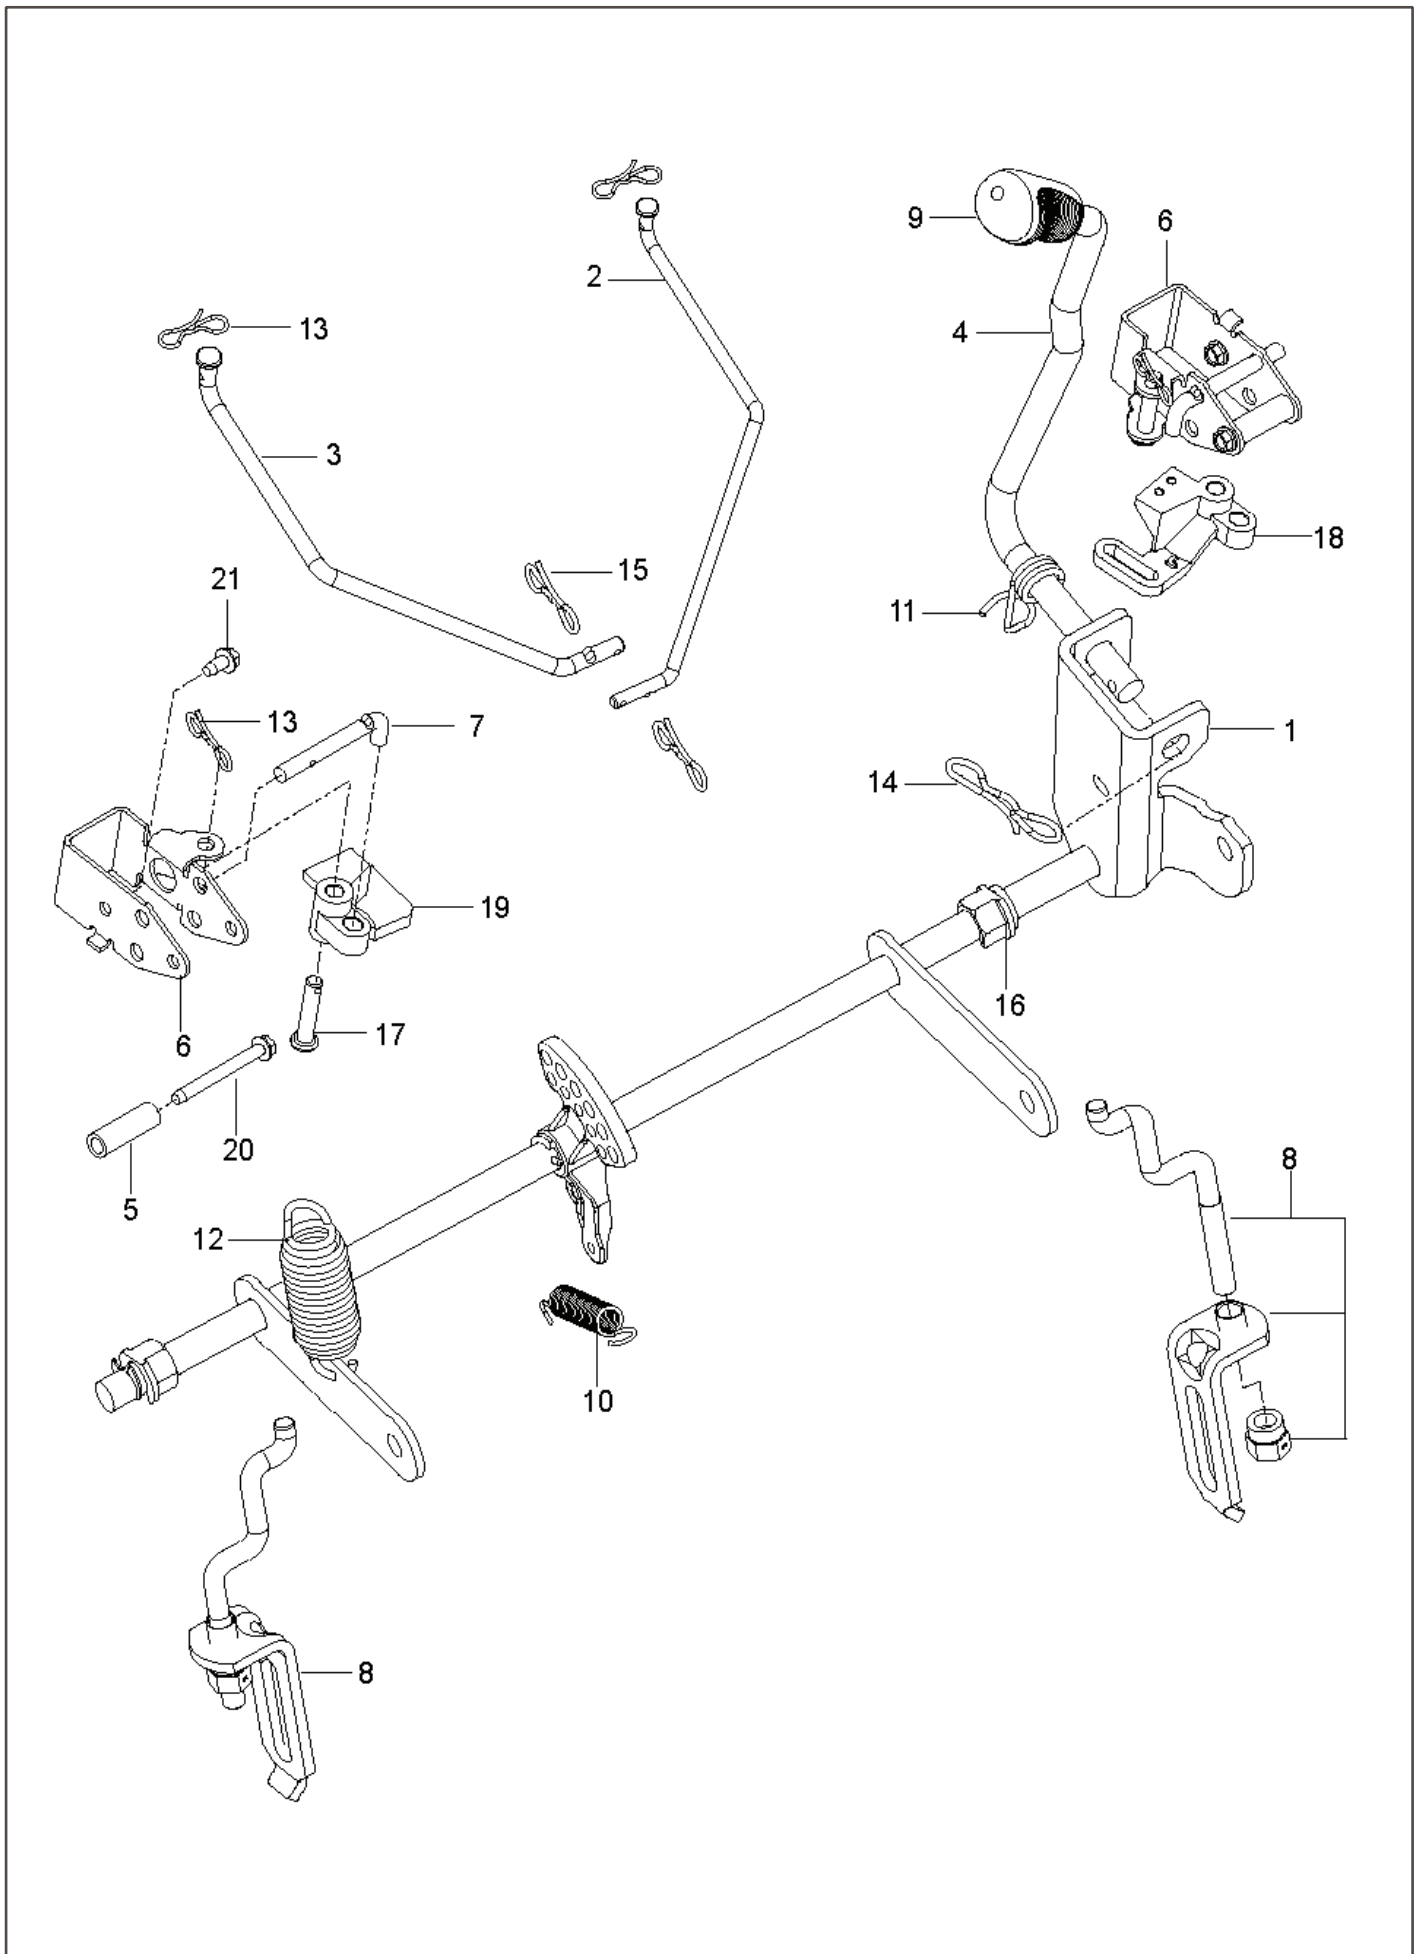

REF.	PART NO.	DESCRIPTION	REMARK	QTY.	KIT
1	587623101	SHAFT ASSY		1	
2	586457101	LINK		1	
3	586457201	LINK		2	
4	587622901	LIFTING LEVER ASSY		1	9, 11, 14
5	580486101	SPACER		2	
6	585682102	BRACKET		2	
7	585682001	ROD		2	
8	587623001	LINK ASSY		2	
9	532445060	LEVER		1	
10	586867601	SPRING		1	
11	532196314	SPRING		1	
12	539118762	SPRING		1	
13	587225301	PIN		4	
14	532196314	SPRING		1	
15	532194208	PIN		2	
16	510184901	BUSHING		2	
17	585701401	PIN		2	
18	586457401	BELLCRANK		1	
19	586457501	BELLCRANK		1	
20	586561301	SCREW		2	
21	532137729	SCREW		2