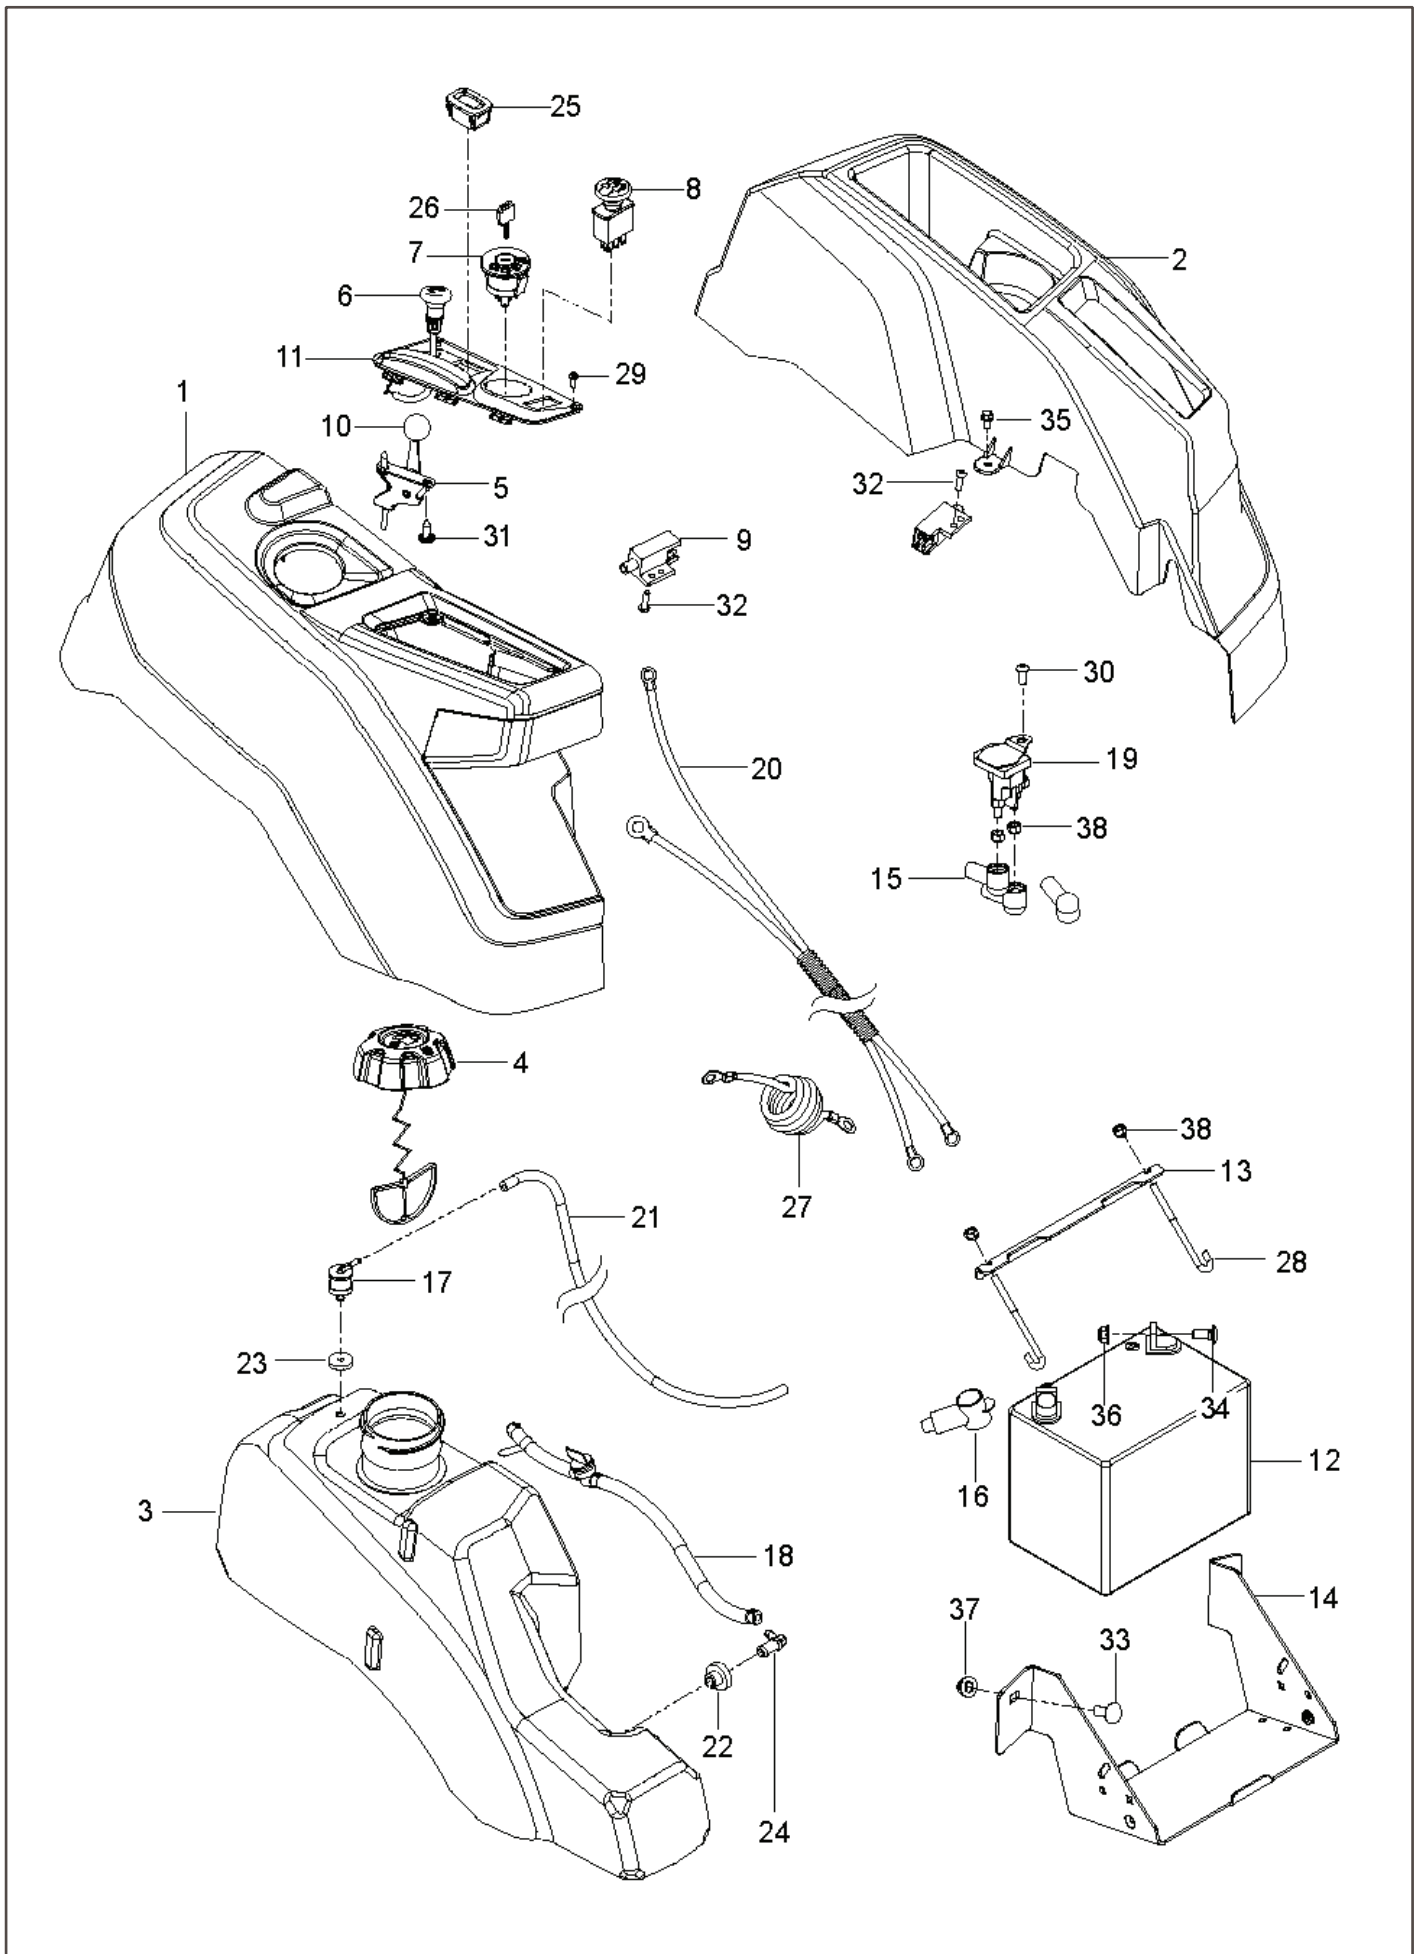

REF.	PART NO.	DESCRIPTION	REMARK	QTY.	KIT
1	585522801	CONSOLE ASSY		1	
2	586621201	CONSOLE ASSY		1	
3	578180602	FUEL TANK ASSY	Fits 2.75" filler neck	1	
4	585124801	FUEL CAP ASSY	Fits 2.75" filler neck	1	
4	529989702	CAP	Fits 2.00" filler neck	1	
5	539112438	THROTTLE CABLE		1	
6	586881501	CHOKE CONTROL ASSY		1	
7	539107541	IGNITION SWITCH		1	
8	582107602	SWITCH		1	
9	587601501	SWITCH		2	
10	539133049	KNOB ROUND BALL		1	
11	585522701	CONTROL PANEL		1	
12	539102436	BATTERY		1	
13	510030003	BRACKET		1	
14	582609602	BOX		1	
15	532131563	COVER		3	
16	539102759	INSULATOR		1	
17	576618101	TANK VENT		1	
18	586123906	FUEL HOSE		1	
20	587198601	HARNESS		1	
19	582042801	SOLENOID		1	
21	587044550	HOSE		1	
22	532003645	BUSHING		1	
23	532437492	GROMMET		1	
24	532139277	NIPPLE		1	
25	586161801	HOUR METER		1	
26	532140401	KEY		1	
27	586108201	HARNESS		1	
28	588839401	HOOK		2	
29	545227101	SCREW		2	
30	539111229	SCR 1/4-20 X 5/8 BTN SKT HD ZD		1	
31	532141841	SCREW		2	
32	586936001	SCREW		2	
33	539990645	BOLT		2	
34	872140506	BOLT		2	
35	817490408	SCREW		2	
36	539112899	NUT, 5/16-18, NYLOC		2	
37	521996501	NUT		2	
38	539976978	NUT		5	
	586337301	HARNESS	NOT SHOWN	1	
	532109748	RELAY		1	
	586548101	HARNESS		1