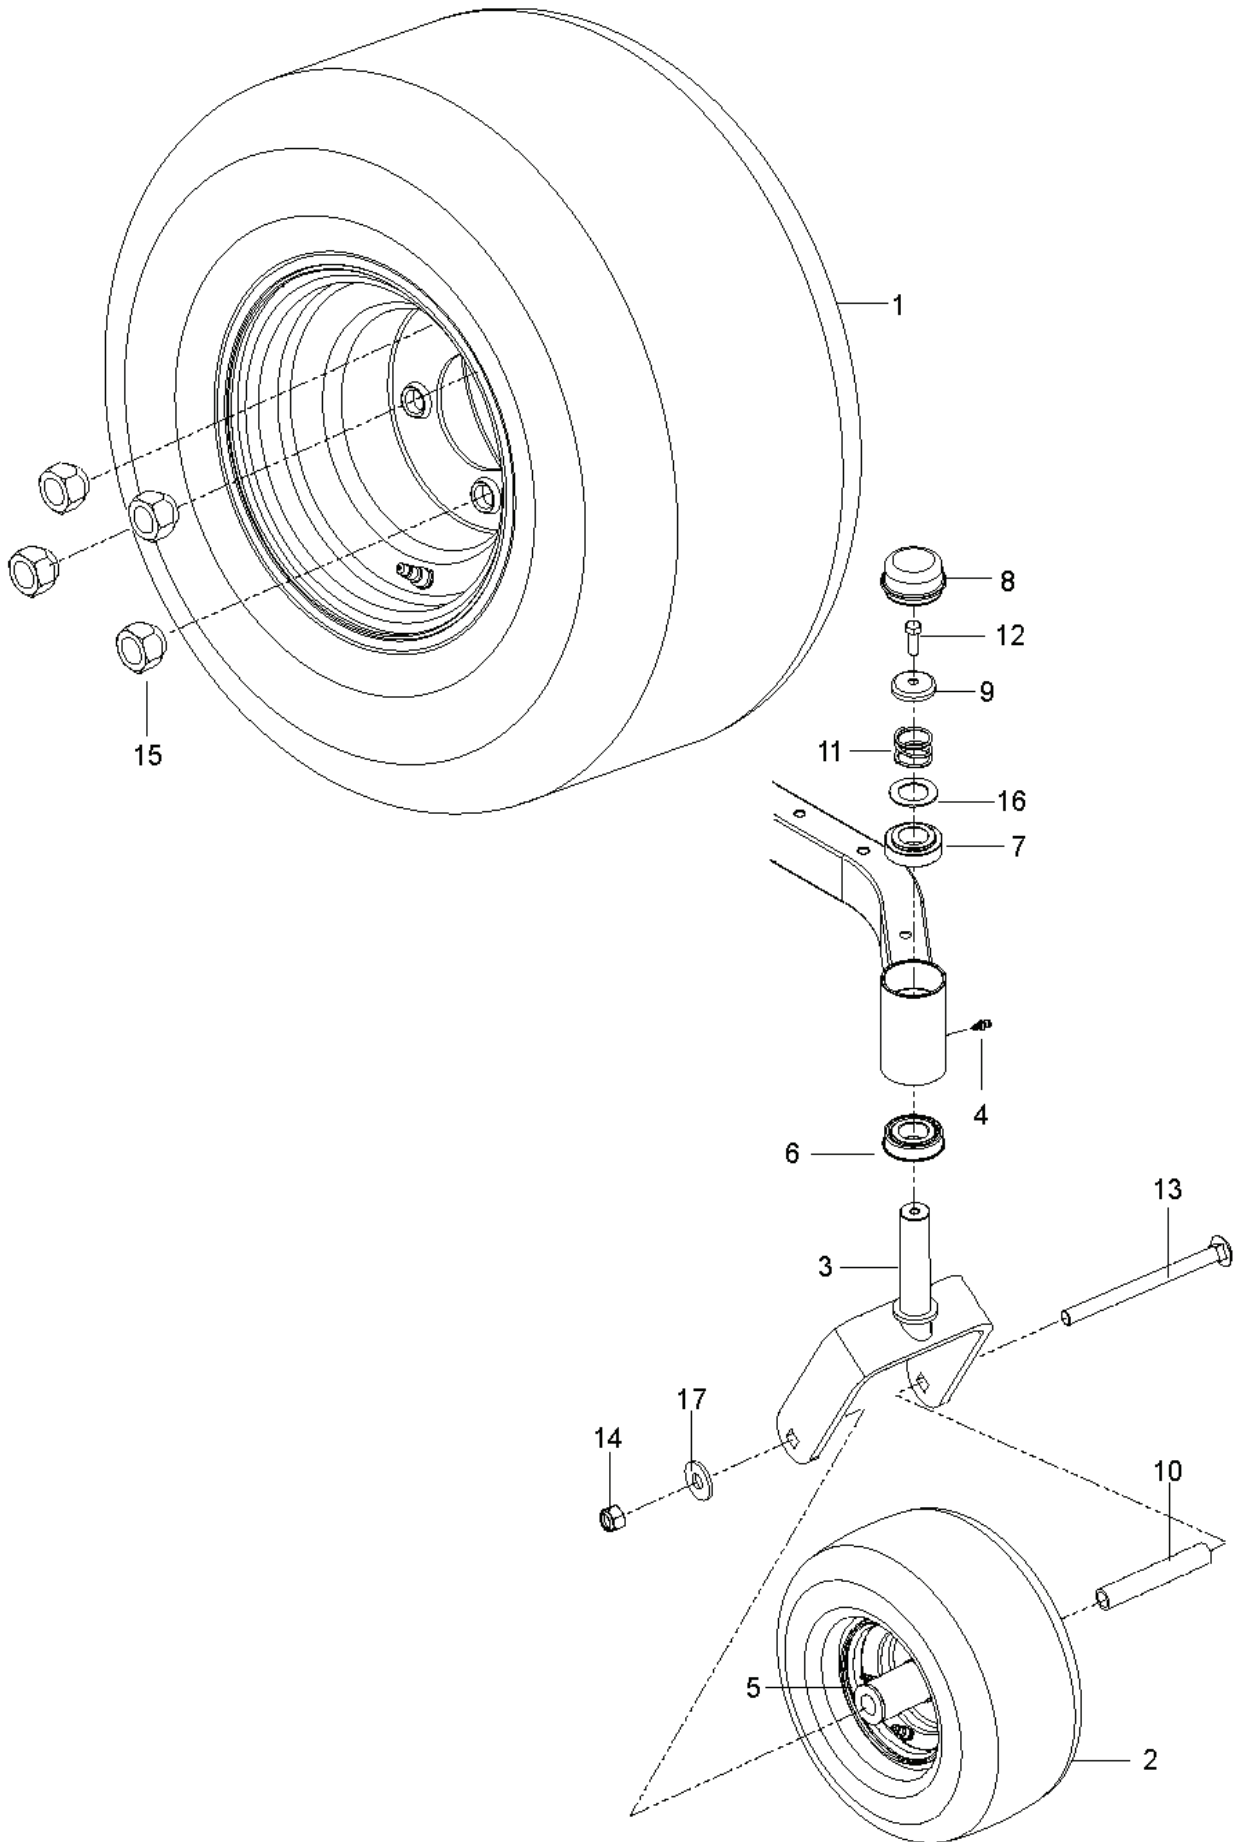

REF.	PART NO.	DESCRIPTION	REMARK	QTY.	KIT
1	590486701	WHEEL		2	
2	576588602	WHEEL ASSY		2	
3	586650302	YOKE		2	
4	539115638	FITTING		2	
5	539103300	NIPPLE		2	
6	539112660	BEARING		2	
7	539117901	BUSHING		2	
8	539102535	CAP		2	
9	539115749	CASTER PLUG		2	
10	585995401	SPACER		2	
11	539115747	SPRING		2	
12	874950516	SCREW		2	
13	576601501	SCREW		2	
14	873930800	NUT		2	
15	587653902	NUT		8	
16	539115675	WASHER		2	
17	819182212	WASHER		2