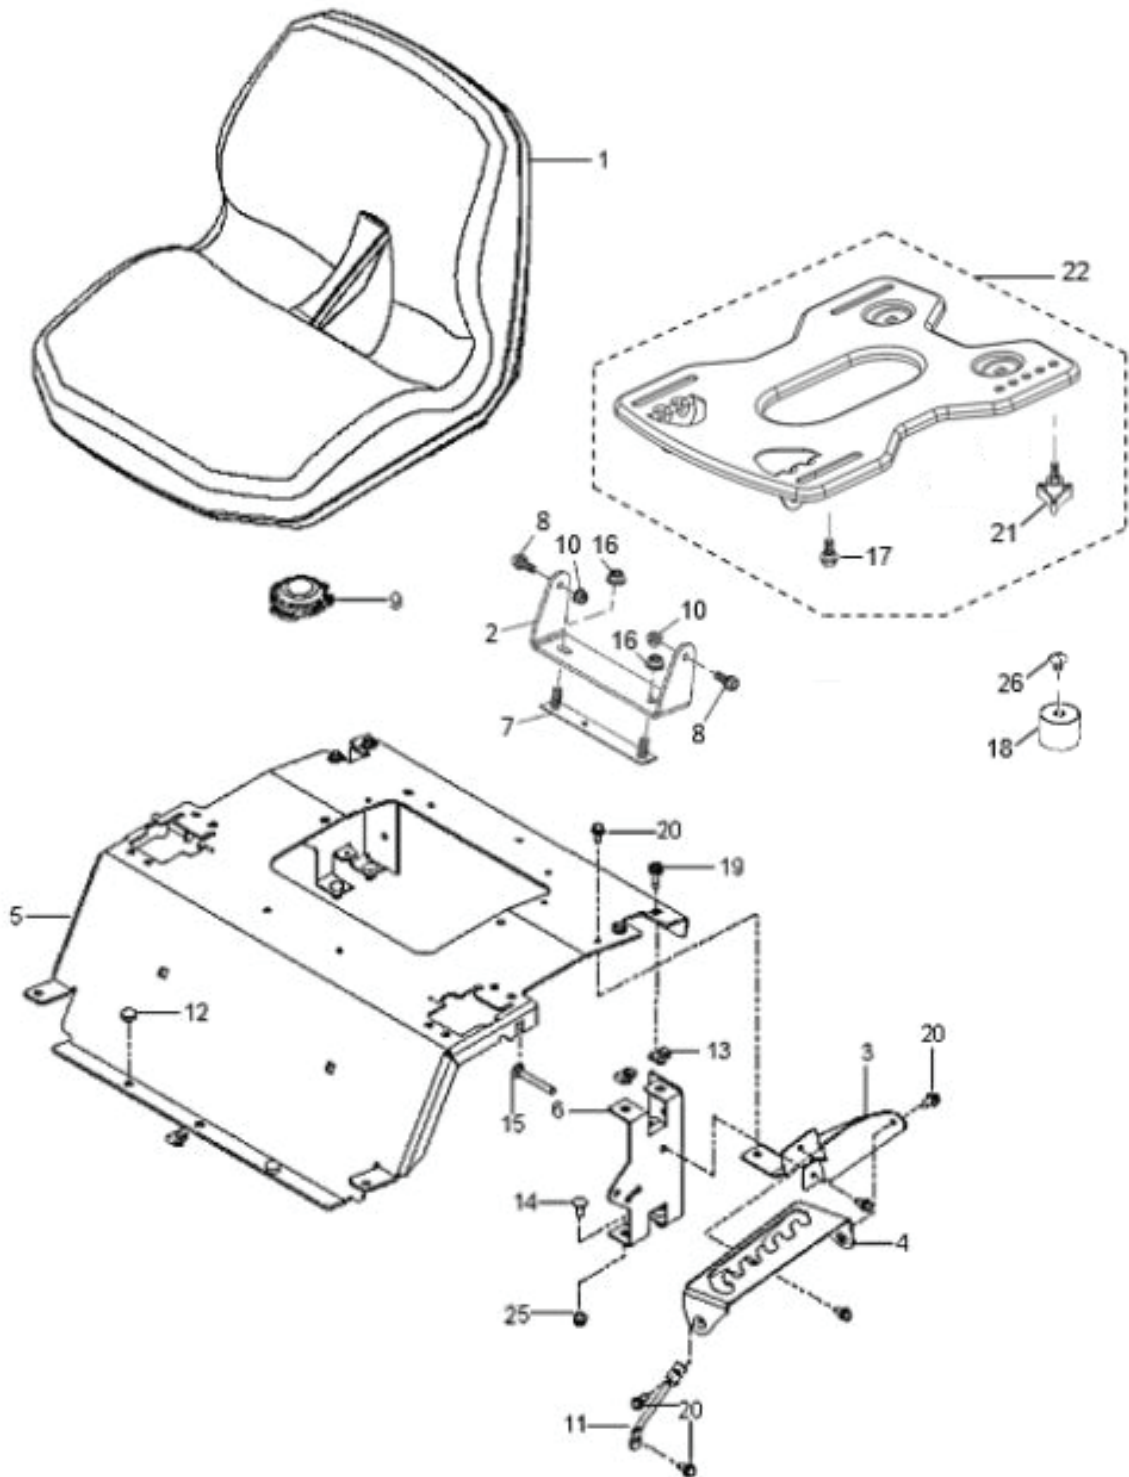

*OPTIONAL

REF.	PART NO.	DESCRIPTION	REMARK	QTY.	KIT
1	597658101	SEAT		1	
2	597330002	BRACKET		1	
3	586220802	SUPPORT PLATE		1	
4	586221202	PLATE		1	
5	597160003	PLATE		1	
6	580308202	SUPPORT		1	
7	590777602	BRACKET		1	
8	596240701	BOLT		2	
9	532192749	SWITCH SEAT DP W/RAMPS		1	
10	594944401	NUT		2	
11	586428601	SUPPORT LEG		1	
12	585989301	BUMPER		2	
13	539104763	CLIP		5	
14	539990316	BOLT		4	
15	510422701	SCREW		2	
16	521996502	NUT		2	
17	597781801	BOLT		2	
18	597553401	BUMPER		2	
19	874490512	BOLT		4	
20	817000510	BOLT		6	
21	597783101	KNOB		2	
22	598001601	SERVICE KIT		1	
23	597658203	SERVICE KIT		1	
24	597959401	COVER		1	
25	539112899	NUT, 5/16-18, NYLOC		4	
26	597869301	BOLT		2