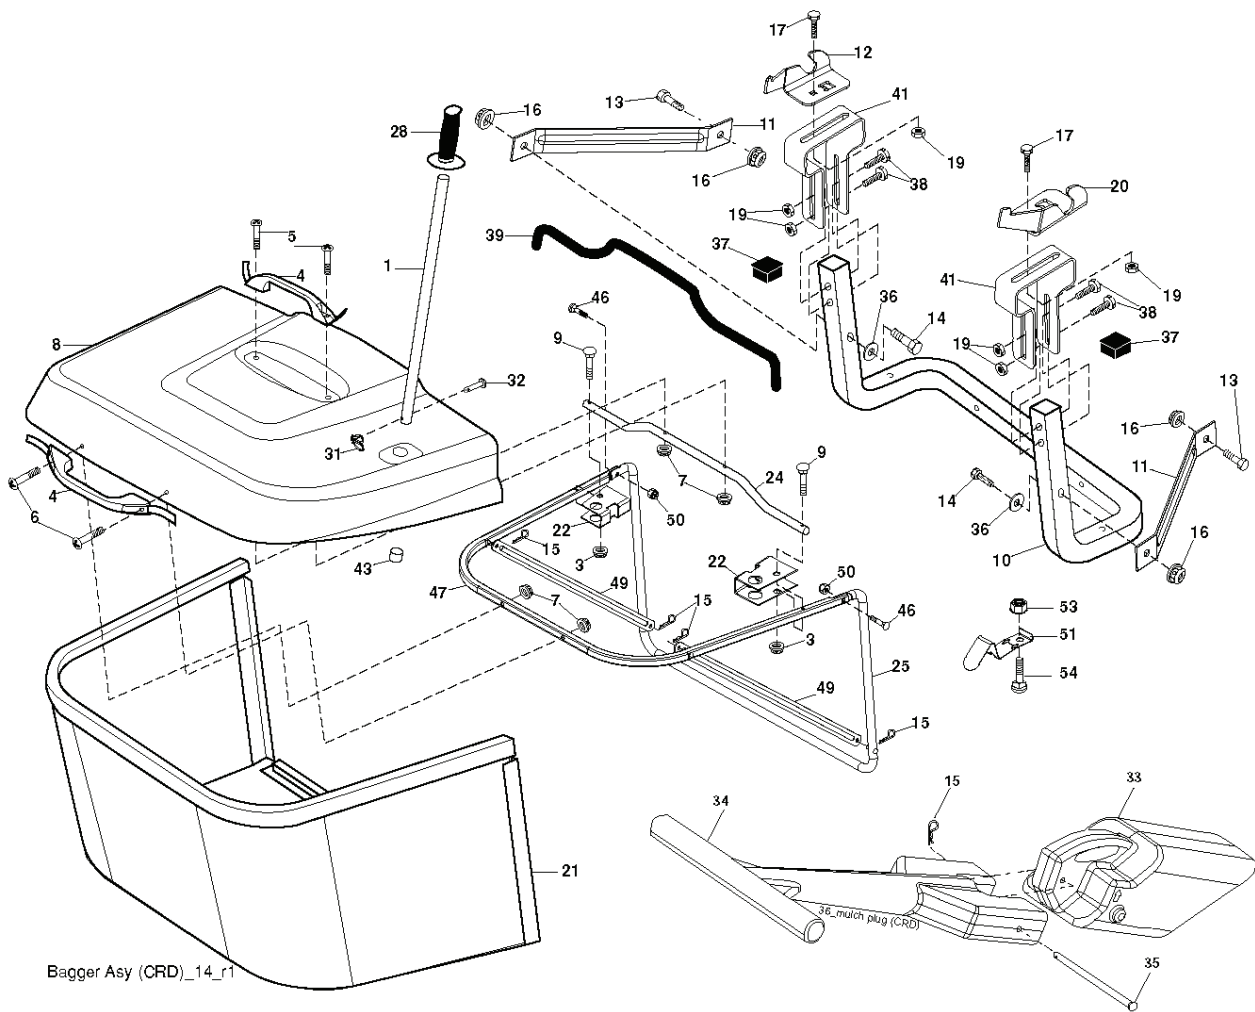

Bagger Asy (CRD)_14_r1

REF.	PART NO.	DESCRIPTION	REMARK	QTY.	KIT
1	532165249	ROD		1	
3	532123976	LOCKNUT		1	
4	532169916	HANDLE		1	
5	874981024	SCREW		1	
6	874981032	SCREW		1	
7	873401000	NUT		1	
8	532181095	COVER		1	
9	872140418	BOLT		1	
10	532181282	TUBE		1	
11	532165719	ROD		1	
12	532188848	BRACKET		1	
13	874760612	BOLT		1	
14	874520636	BOLT		1	
16	873900600	NUT		1	
15	532124670	RETAINER RING		1	
17	872140506	BOLT		1	
19	873900500	NUT		1	
20	532188847	BRACKET		1	
21	532406180	COLLECTION BAG		1	
22	532165781	CLAMP		1	
24	532165783	FRAME		1	
25	532193705	PIPE		1	
28	532165787	HANDLE		1	
31	532169484	PIN		1	
32	532126875	RIVET		1	
33	532165571	PLUG		1	
34	532165570	HANDLE		1	
35	532165572	PIN RETAINING SCREW		1	
36	819132012	WASHER		1	
37	532175401	PLUG		1	
38	872010520	BOLT		1	
39	532416257	SEALING		1	
41	532169683	BRACKET		1	
43	532174083	PLUG		1	
46	872110510	BOLT		1	
47	532193704	PIPE		1	
49	532193305	ROD		1	
50	873800500	LOCK NUT		1	
51	532199903	LATCH		1	
53	873510400	NUT		1	
54	872140406	BOLT		1	
	PART NO.		REMARK		KIT