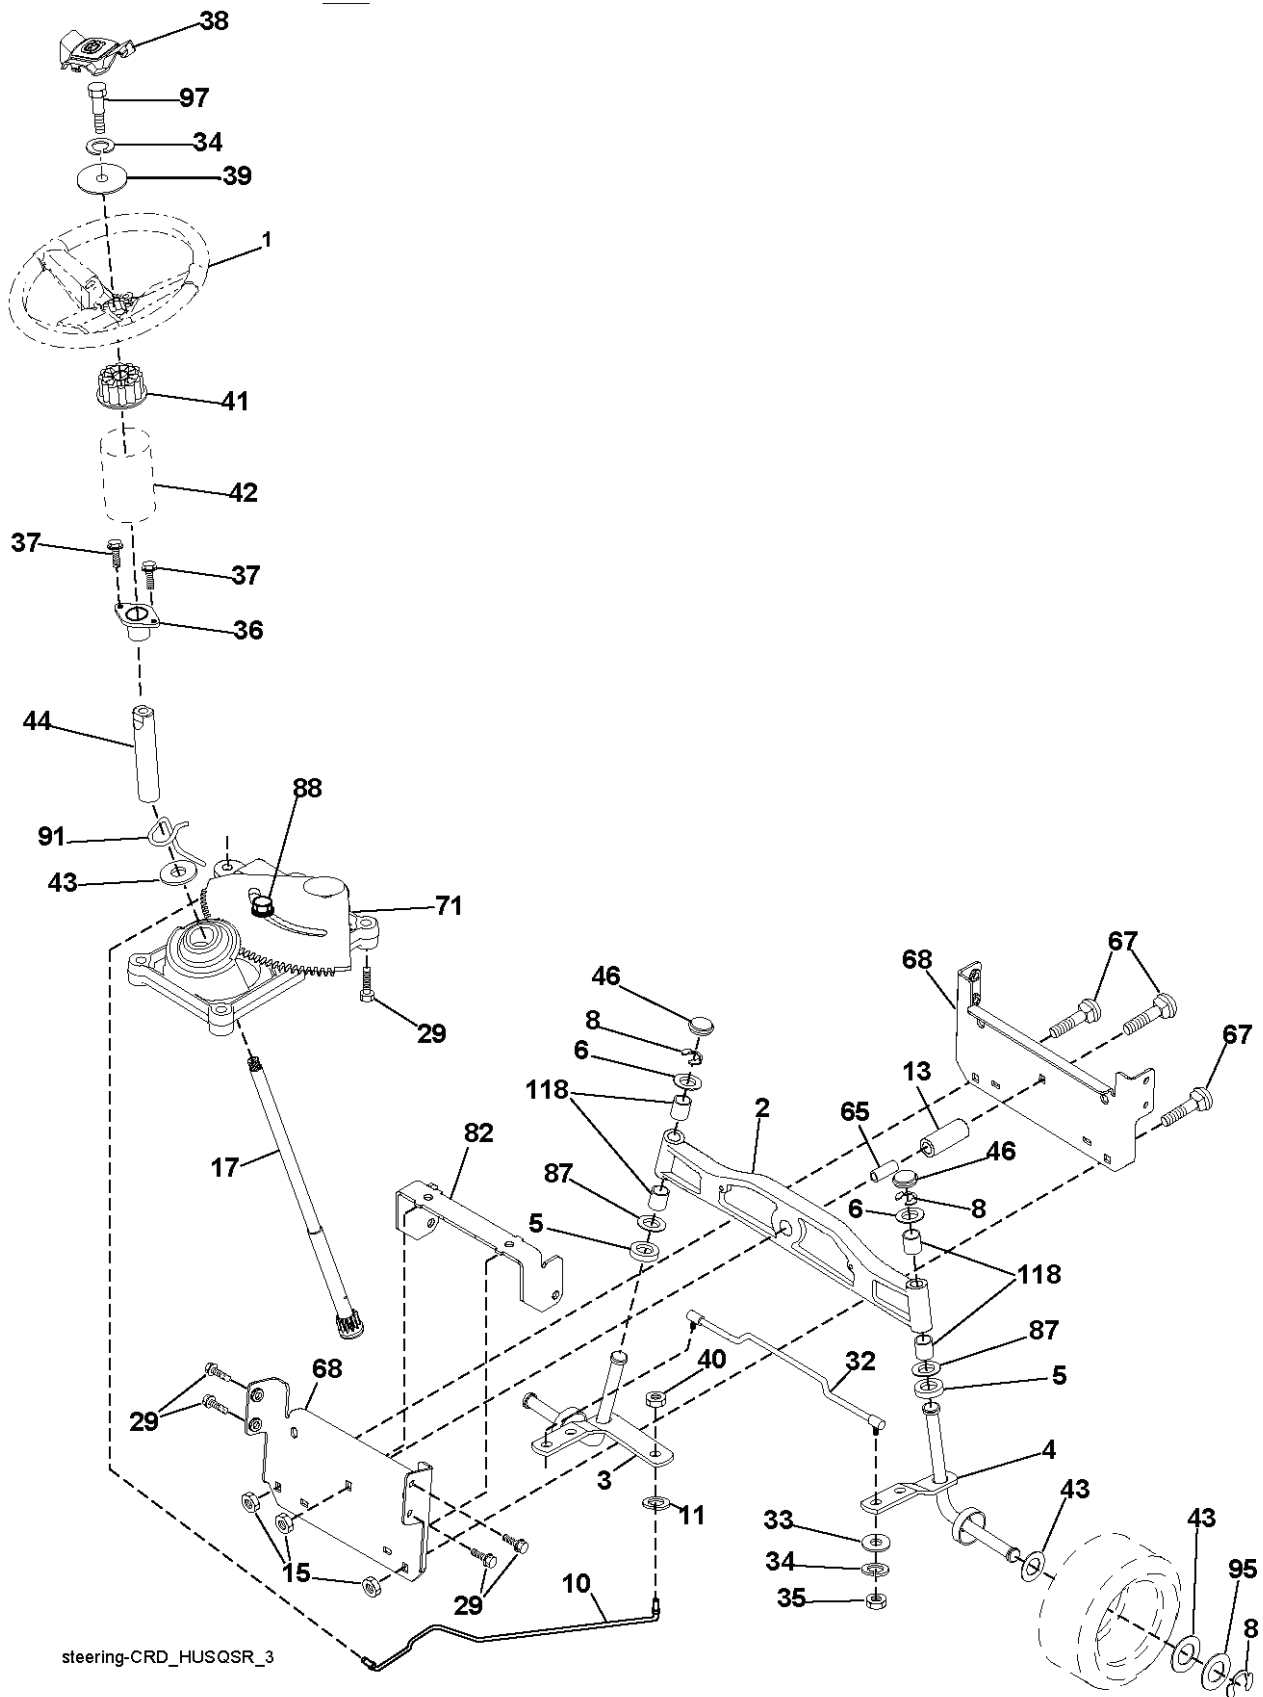

PTO SWITCH

POSITION	CIRCUIT
OFF	C+G, B+H
ON	C+F, B+E, A+D

NON-REMOVABLE CONNECTIONS

REMOVABLE CONNECTIONS

seat\_lt.knob\_7(CRD)

---

REF.	PART NO.	DESCRIPTION	REMARK	QTY.	KIT
1	532190120	SIEGE CONDUCTEUR		1	
2	532140551	BRACKET		1	
3	871110616	SCREW		1	
4	819131610	WASHER		1	
5	532145006	CLIP		1	
6	873800600	NUT		1	
7	532124181	SPRING		1	
8	817000616	SCREW		1	
9	819131614	WASHER		1	
10	532195530	BERCEAU DE SIEGE CONDUCTEUR		1	
11	532166369	WING NUT		1	
12	532174648	BRACKET		1	
13	532121248	BUSHING		1	
14	872050412	BOLT		1	
15	532134300	SPACER		1	
16	532121250	SPRING		1	
17	532123976	LOCKNUT		1	
21	532171852	BOLT		1	
22	873800500	LOCK NUT		1	
24	819171912	WASHER		1	
25	532127018	BOLT		1	