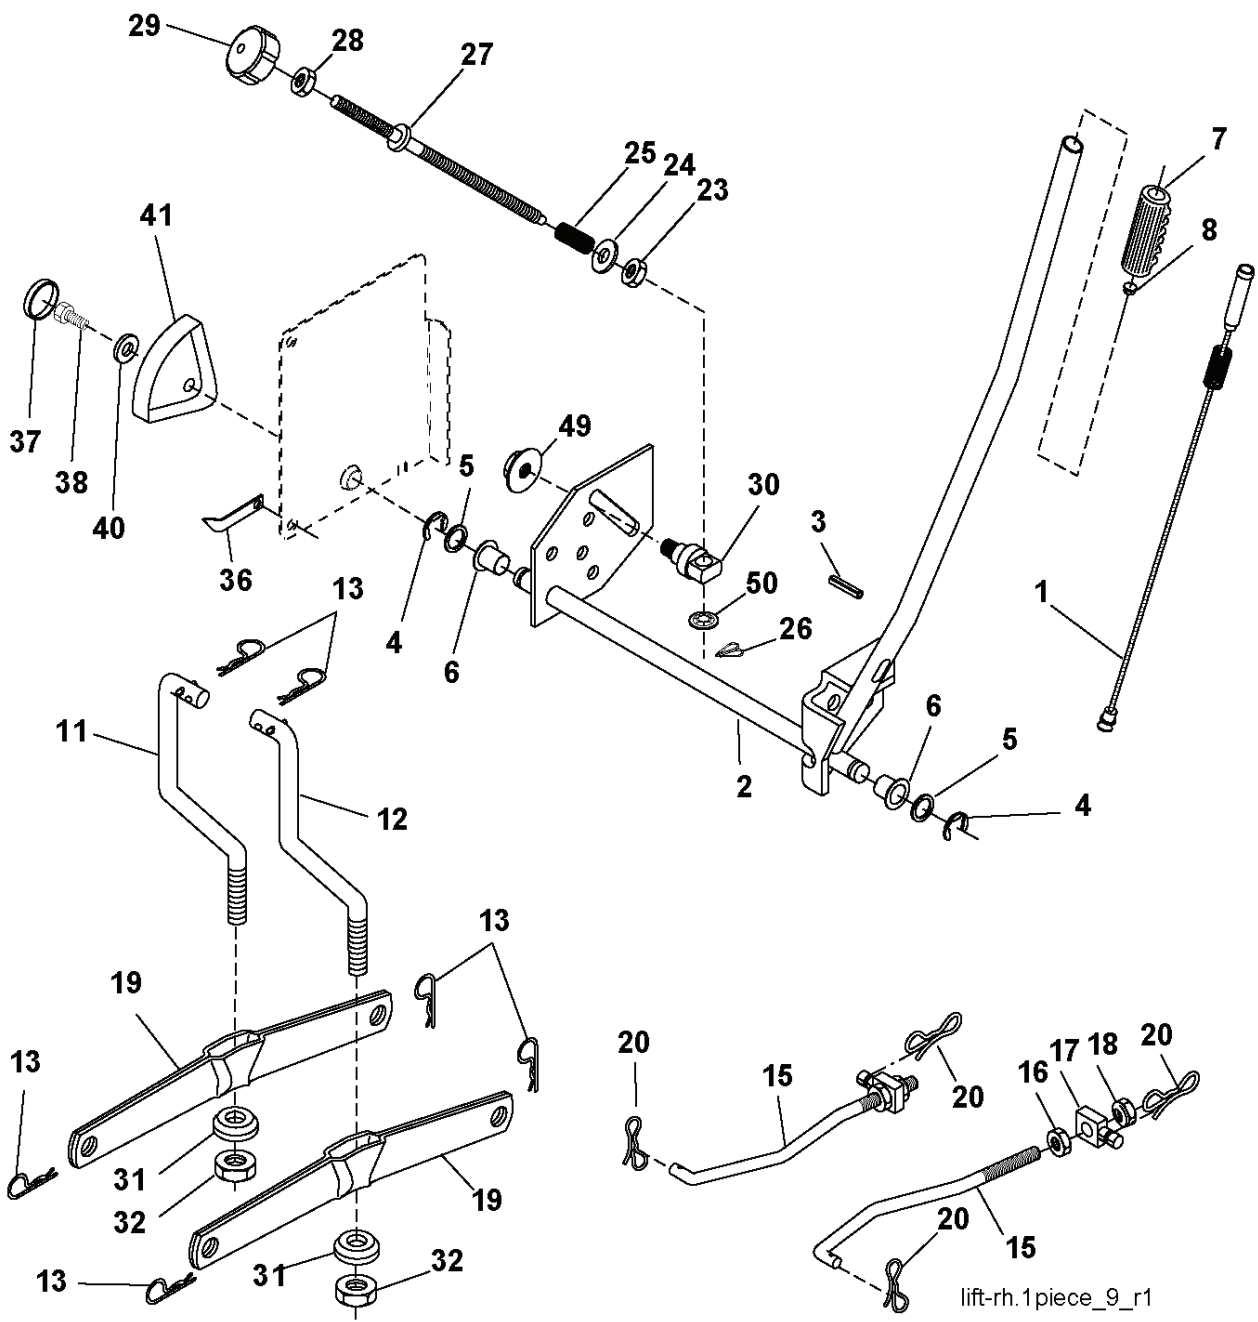

REF.	PART NO.	DESCRIPTION	REMARK	QTY.	KIT
1	532400108	HOUSING		1	
2	872140506	BOLT		1	
3	532165569	BRACKET		1	
4	532165558	BRACKET		1	
5	532124670	RETAINER RING		1	
6	532165557	ROD		1	
8	532181712	BOLT		1	
9	810030600	WASHER		1	
10	532140296	WASHER		1	
11	532186385	BLADE		1	
13	532137645	SHAFT		1	
14	532128774	BEARING HOUSING		1	
15	532110485	BEARING		1	
16	532186386	BLADE		1	
17	872140610	BOLT		1	
18	872110606	BOLT		1	
19	532132827	SPEC. BOLT		1	
20	532181713	BOLT		1	
21	873680500	NUT		1	
22	532199590	BRACKET		1	
23	532165446	PLATE		1	
24	532165242	BRACKET		1	
25	532165244	BRACKET		1	
26	532400110	SUPPORT		1	
27	532165568	BRACKET		1	
28	532165567	BRACKET		1	
30	532173984	SCREW		1	
31	532187690	WASHER		1	
32	532153532	PULLEY		1	
33	532400234	NUT		1	
34	532400107	BRACKET		1	
35	532400106	BRACKET		1	
36	532146763	PULLEY		1	
40	873680600	NUT		1	
41	873900600	NUT		1	
44	532420752	COVER		1	
45	532420753	COVER		1	
46	532137729	SCREW		1	
55	532199498	ARM		1	
56	532165723	SPACER		1	
61	532199486	SPRING		1	
68	532402008	BELT		1	
69	532165482	SHAFT		1	
84	532156085	BELT GUIDE		1	
116	532193406	BOLT		1	
117	532174873	WHEEL		1	
119	819132012	WASHER		1	
124	872110612	BOLT		1	
130	872110506	BOLT		1	
131	532165661	PIPE		1	
174	532400241	PROTECTOR		1	
254	817000616	SCREW		1	
295	532412171	PLATE		1	
296	872140406	BOLT		1	
297	873930400	NUT		1	
306	532423062	NUT		1	
---	532181857	BEARING HOUSING	Mandrel Assembly (Includes housing, shaft assembly, and bearing only - pulley/nut/washer and blade bolt/washers not included)	1	
---	532181858	BEARING HOUSING		1	
---	532422785	CUTTING DECK		1	

lift-rh.1piece_9_r1