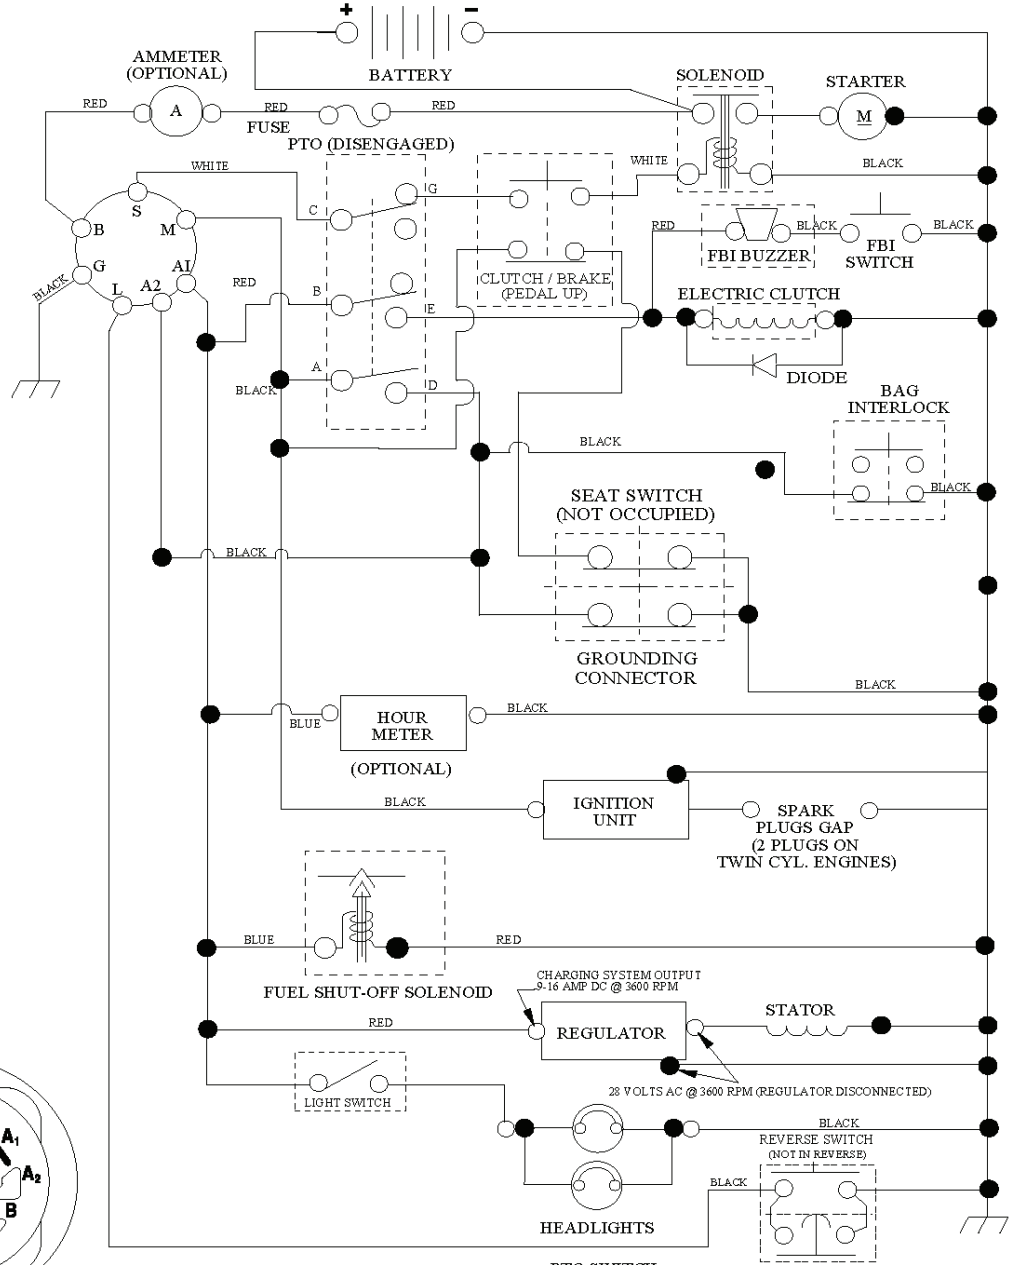

36(92cm)\_deck-elect.(CRD)\_8\_r2

REF.	PART NO.	DESCRIPTION	REMARK	QTY.	KIT
1	532400108	HOUSING		1	
2	872140506	BOLT		1	
3	532165569	BRACKET		1	
4	532165558	BRACKET		1	
5	532124670	RETAINER RING		1	
6	532165557	ROD		1	
8	532181712	BOLT		1	
9	810030600	WASHER		1	
10	532140296	WASHER		1	
11	532186385	BLADE		1	
13	532137645	SHAFT		1	
14	532128774	BEARING HOUSING		1	
15	532110485	BEARING		1	
16	532186386	BLADE		1	
17	872140610	BOLT		1	
18	872110606	BOLT		1	
19	532132827	SPEC. BOLT		1	
20	532181713	BOLT		1	
21	873680500	NUT		1	
22	532199590	BRACKET		1	
23	532165446	PLATE		1	
24	532165242	BRACKET		1	
25	532165244	BRACKET		1	
26	532400110	SUPPORT		1	
27	532165568	BRACKET		1	
28	532165567	BRACKET		1	
30	532173984	SCREW		1	
31	532187690	WASHER		1	
32	532153532	PULLEY		1	
33	532400234	NUT		1	
34	532400107	BRACKET		1	
35	532400106	BRACKET		1	
36	532146763	PULLEY		1	
40	873680600	NUT		1	
41	873900600	NUT		1	
44	532420752	COVER		1	
45	532420753	COVER		1	
46	532137729	SCREW		1	
55	532199498	ARM		1	
56	532165723	SPACER		1	
61	532199486	SPRING		1	
68	532402008	BELT		1	
69	532165482	SHAFT		1	
84	532156085	BELT GUIDE		1	
116	532193406	BOLT		1	
117	532174873	WHEEL		1	
119	819132012	WASHER		1	
124	872110612	BOLT		1	
130	872110506	BOLT		1	
131	532165661	PIPE		1	
174	532400241	PROTECTOR		1	
254	817000616	SCREW		1	
295	532412171	PLATE		1	
296	872140406	BOLT		1	
297	873930400	NUT		1	
306	532423062	NUT		1	
---	532181857	BEARING HOUSING	Mandrel Assembly (Includes housing, shaft assembly, and bearing only - pulley/nut/washer and blade bolt/washers not included)	1	
---	532181858	BEARING HOUSING		1	
---	532422785	CUTTING DECK		1	

SCH05

IGNITION SWITCH

POSITION	CIRCUIT	"MAKE"
OFF	M+G+A1	
RUN/OVERRIDE	B+A1	
RUN	B+A1	L+A2
START	B+S+A1	

03048

WIRING INSULATED CLIPS  
 NOTE: IF WIRING INSULATED CLIPS WERE REMOVED FOR SERVICING OF UNIT, THEY SHOULD BE RE-INSTALLED TO PROPERLY SECURE YOUR WIRING.