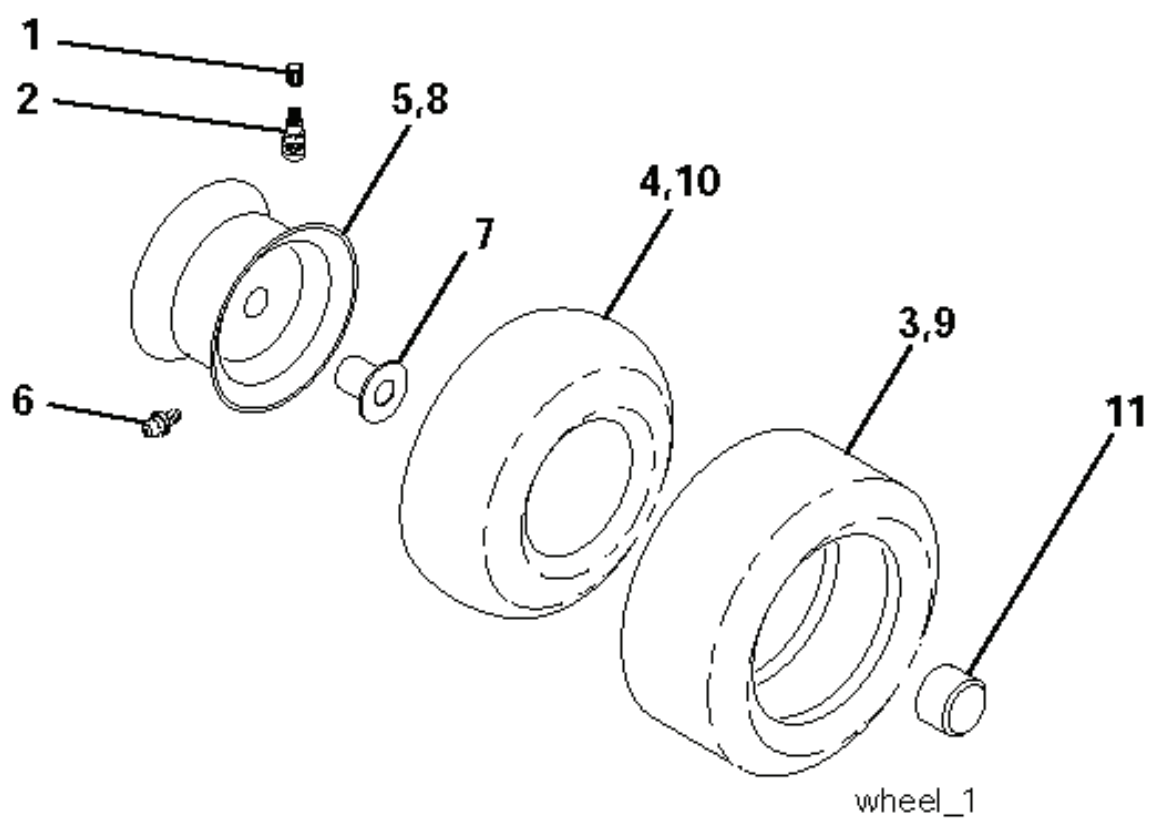

REF.	PART NO.	DESCRIPTION	REMARK	QTY.	KIT
1	532059192	CAP VALVE		1	
2	532065139	NIPPLE		1	
3	532106222	TIRE		1	
4	532059904	HOSE		1	
5	532138336	RIM		1	
6	532124957	FITTING		1	
7	532124959	BEARING		1	
8	532138337	RIM SPROCKET		1	
9	532420531	TIRE		1	
10	532124926	HOSE		1	
11	532175039	HUB CAP		1	
--	532144334	SEALING FOAM		1